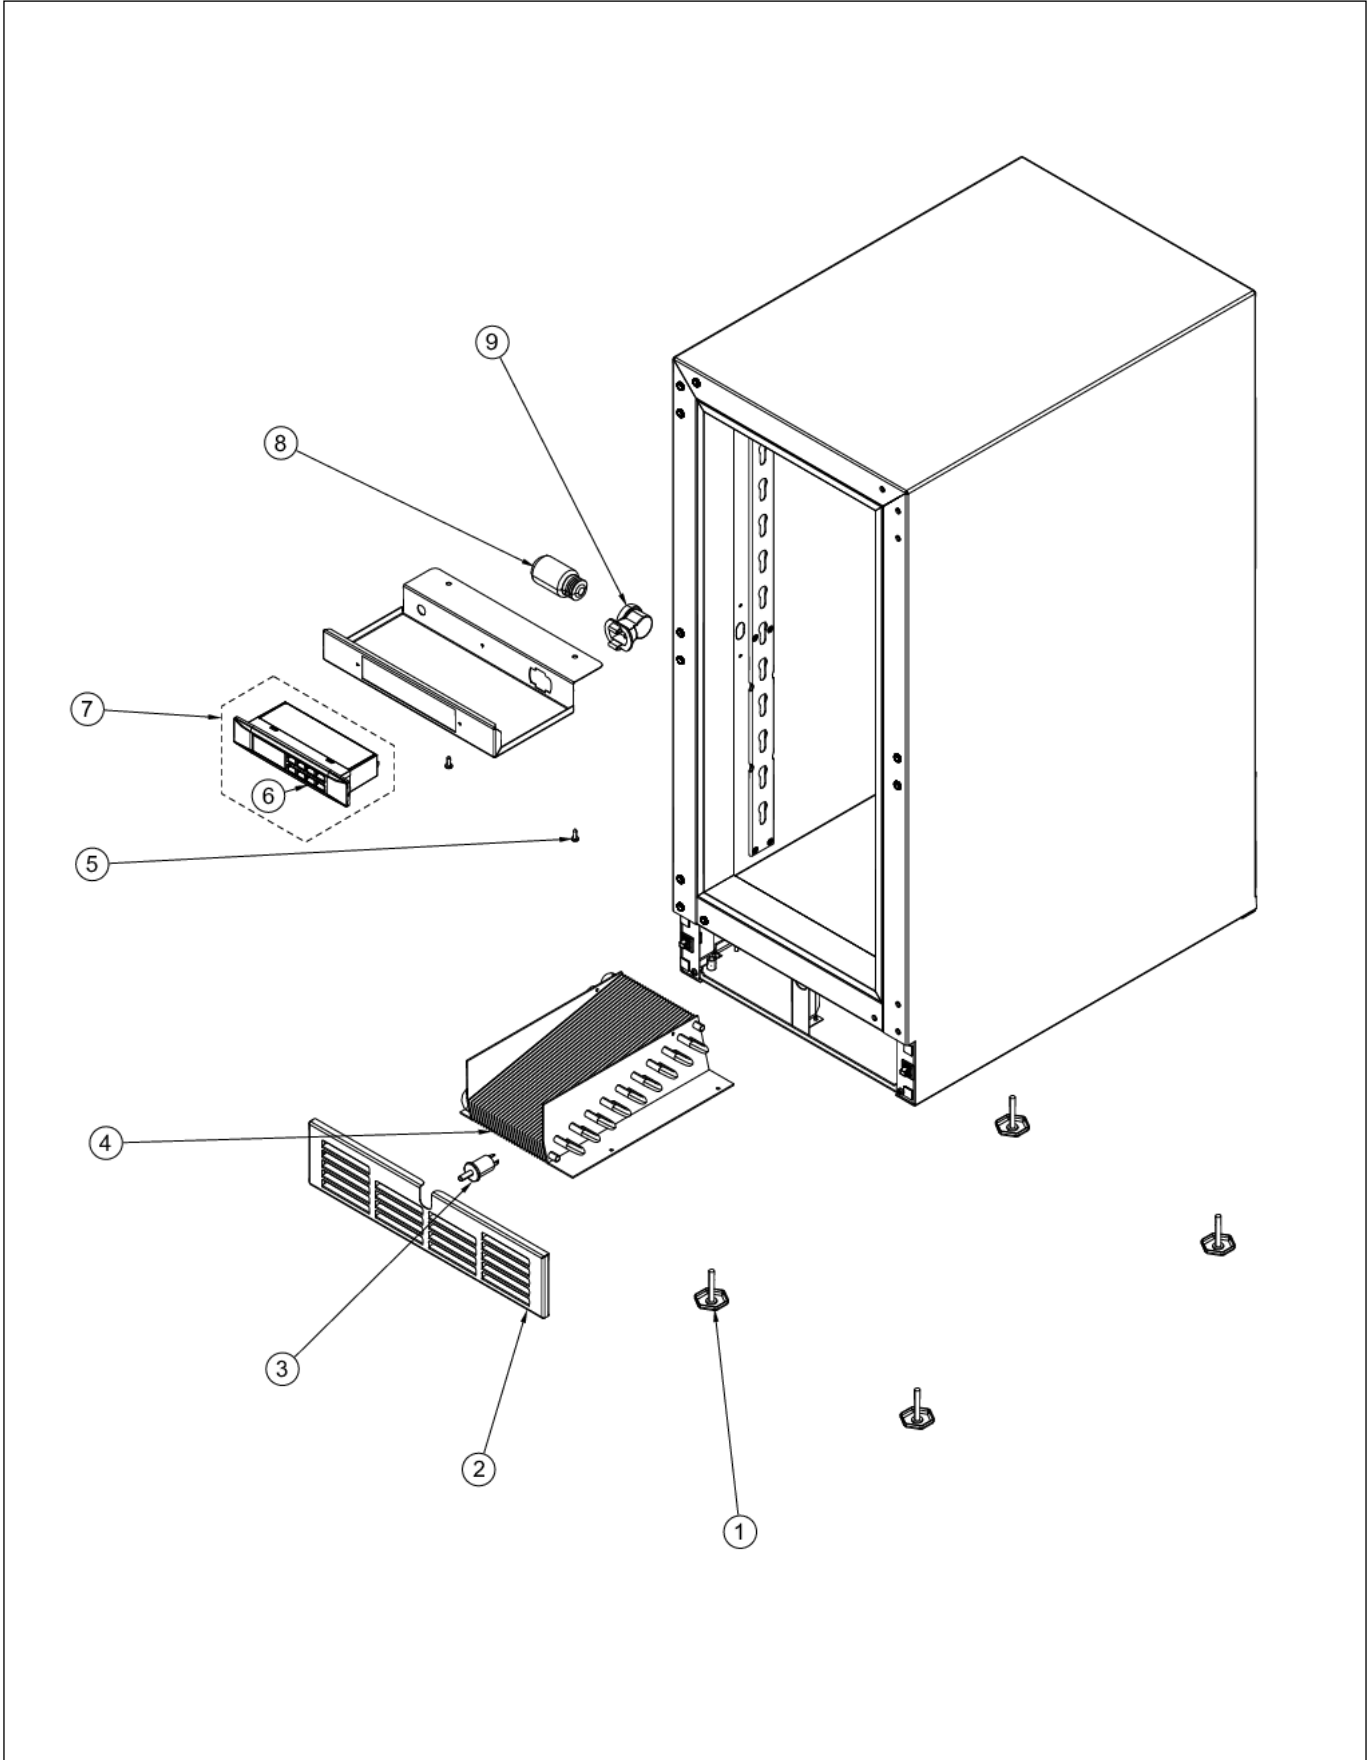

VWCI1150GRSS

DOOR ASSEMBLY	1
INTERIOR COMPONENTS	2
REAR COMPONENTS	3
SHELF ASSEMBLY	4
WIRING DIAGRAM	5
Appendix A:Pages Index	A
Appendix B:Parts Index	B

DOOR ASSEMBLY

Item	Part No.	Name	Qty	Uom	NOTES
1	033068-000	RD-VK-15-R3 CLEAR GLASS W/SS BORDER DOOR PANEL ASSY	1	EA	
2	033021-000	HINGE KIT, RH	1	EA	
3	033017-000	HANDLE	1	EA	
4	033016-000	HANDLE END CAP	2	EA	
5	033018-000	SCREW, HANDLE MOUNTING	4	EA	
6	033069-000	DOOR GASKET, 15"	1	EA	
7	033015-000	PLUNGER FASTENER	2	EA	
8	032973-000	PLUNGER BRACKET	1	EA	

INTERIOR COMPONENTS

Item	Part No.	Name	Qty	Uom	NOTES
1	033033-000	LEVELLING LEG	4	EA	
2	033073-000	GRILLE ASSEMBLY, 15"	1	EA	
3	033040-000	DOOR SWITCH	1	EA	
4	033074-000	CONDENSER	1	EA	
5	033024-000	FASTENER, CONTROL MOUNTING	2	EA	
6	033023-000	CONTROLLER FACE PLATE	1	EA	
7	033022-000	CONTROLLER ASSY	1	EA	
8	033026-000	LIGHT BULB	1	EA	
9	033027-000	LIGHT SOCKET	1	EA	
NI	033028-000	HARNESS, CONTROLLER	1	EA	
NI	033039-000	HARNESS, MACHINE COMPARTMENT	1	EA	
NI	033025-000	SENSOR	1	EA	

REAR COMPONENTS

Item	Part No.	Name	Qty	Uom	NOTES
1	033072-000	EVAP ASSEMBLY	1	EA	
2	033038-000	EVAPORATOR / CONDENSER FAN MOTOR	1	EA	
3	033038-000	EVAPORATOR / CONDENSER FAN MOTOR	1	EA	
4	033034-000	COMPRESSOR KIT	1	EA	
5	033037-000	PROCESS TUBE	2	EA	
6	033035-000	DRIER	1	EA	
7	033036-000	COMP. START COMPONENTS	1	EA	
NI	033031-000	HARNESS, FAN MOTOR	1	EA	
NI	033042-000	POWER CORD	1	EA	

SHELF ASSEMBLY

Item	Part No.	Name	Qty	Uom	NOTES
1	033070-000	SHELF ASSEMBLY, 15"	5	EA	
2	044589-000	15" WINE RACK FRONT	5	EA	

WIRING DIAGRAM

VIKING UC PRODUCT

- XW10L--REFRIGERATION SYSTEM CONTROLLER
- DSW-1--LIGHT AND EVAP FAN MOTOR DOOR SWITCH
- LIGHT 1--COMPARTMENT LIGHT
- EFM 1--EVAPORATOR FAN MOTOR
- CSP-1--REFRIGERATED COMPARTMENT 1 SENSOR PROBE
- CFM-1--CONDENSER FAN MOTOR