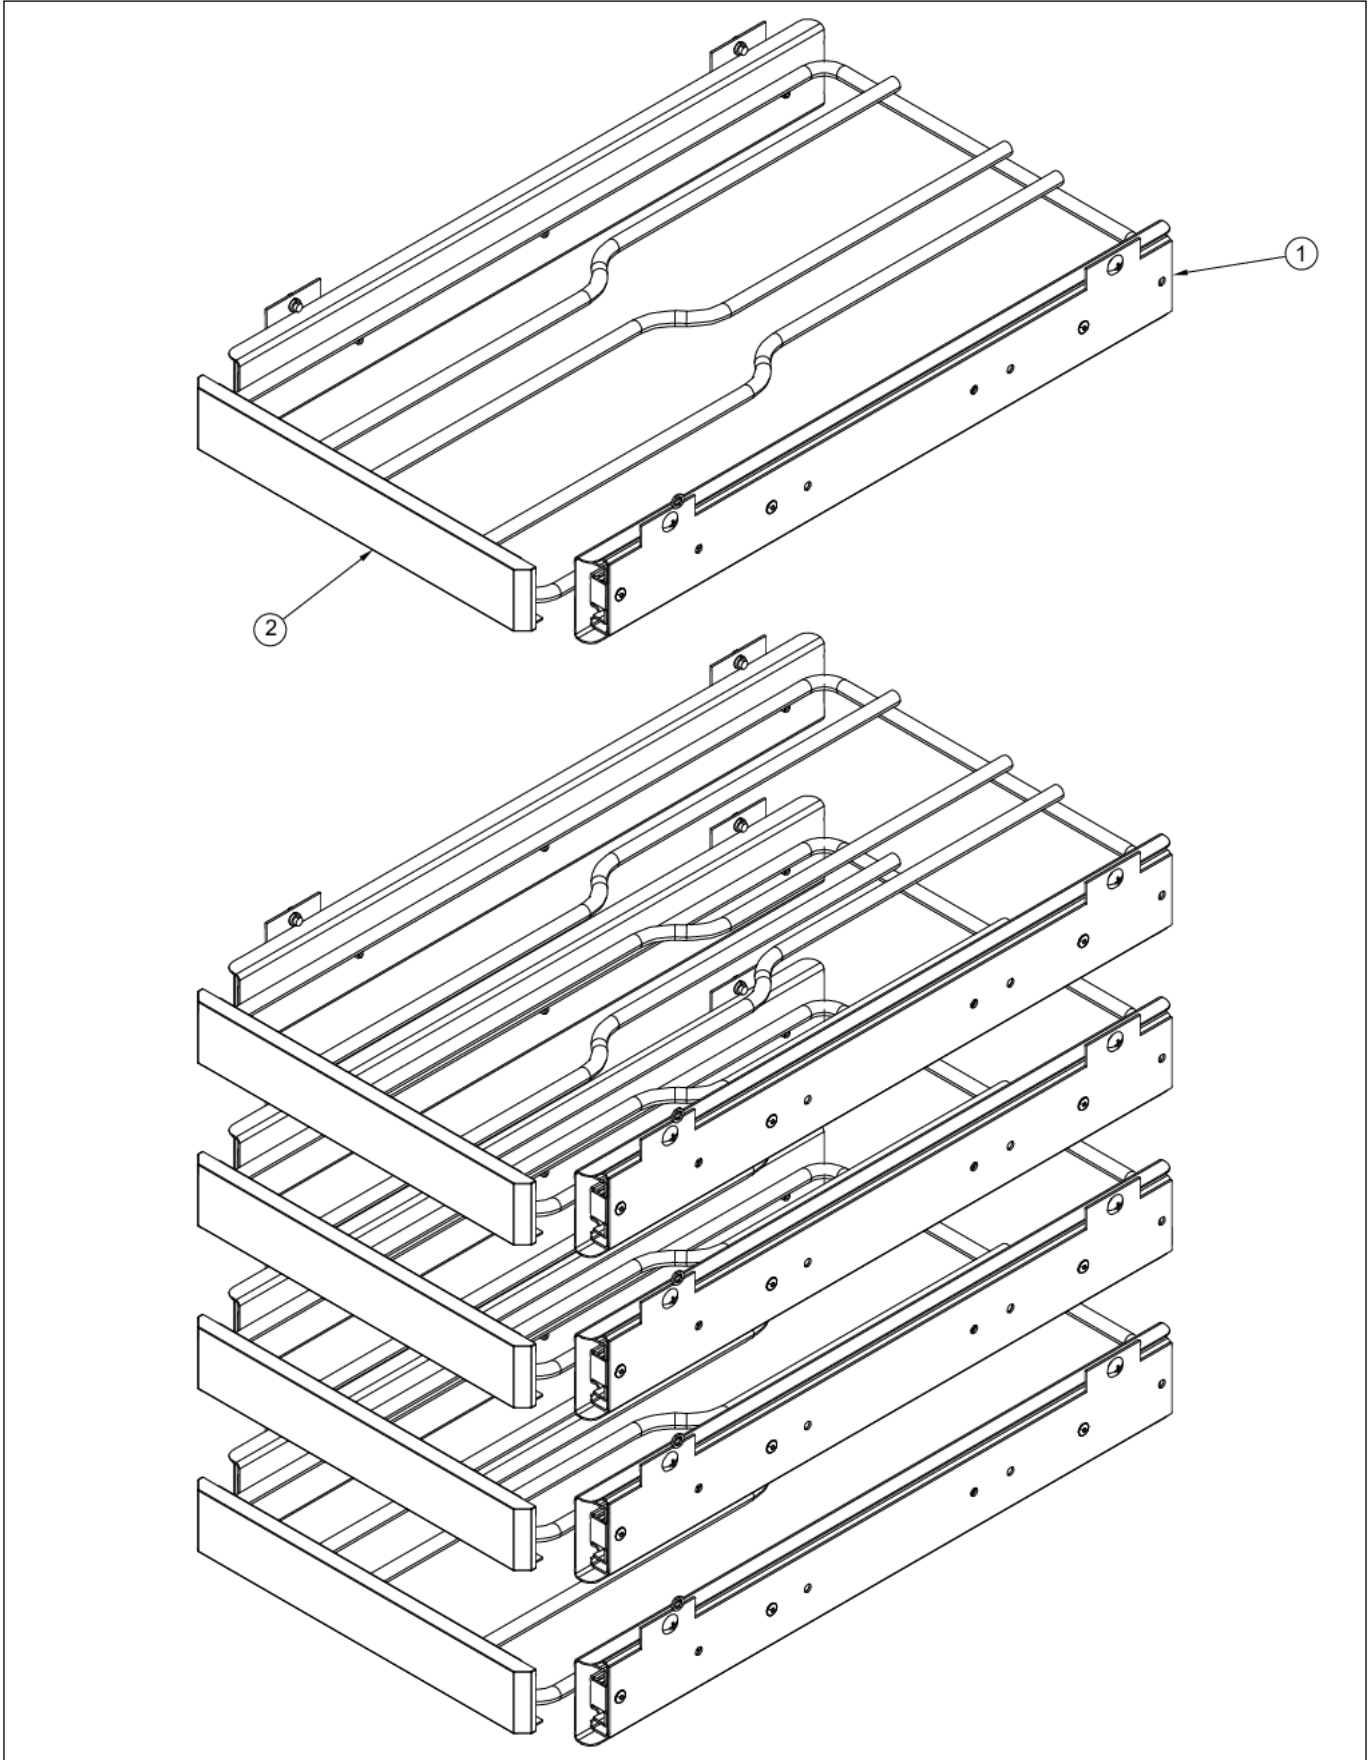

SHELF ASSEMBLY

Item	Part No.	Name	Qty	Uom	NOTES
1	033070-000	SHELF ASSEMBLY, 15"	5	EA	
2	044589-000	15" WINE RACK FRONT	5	EA