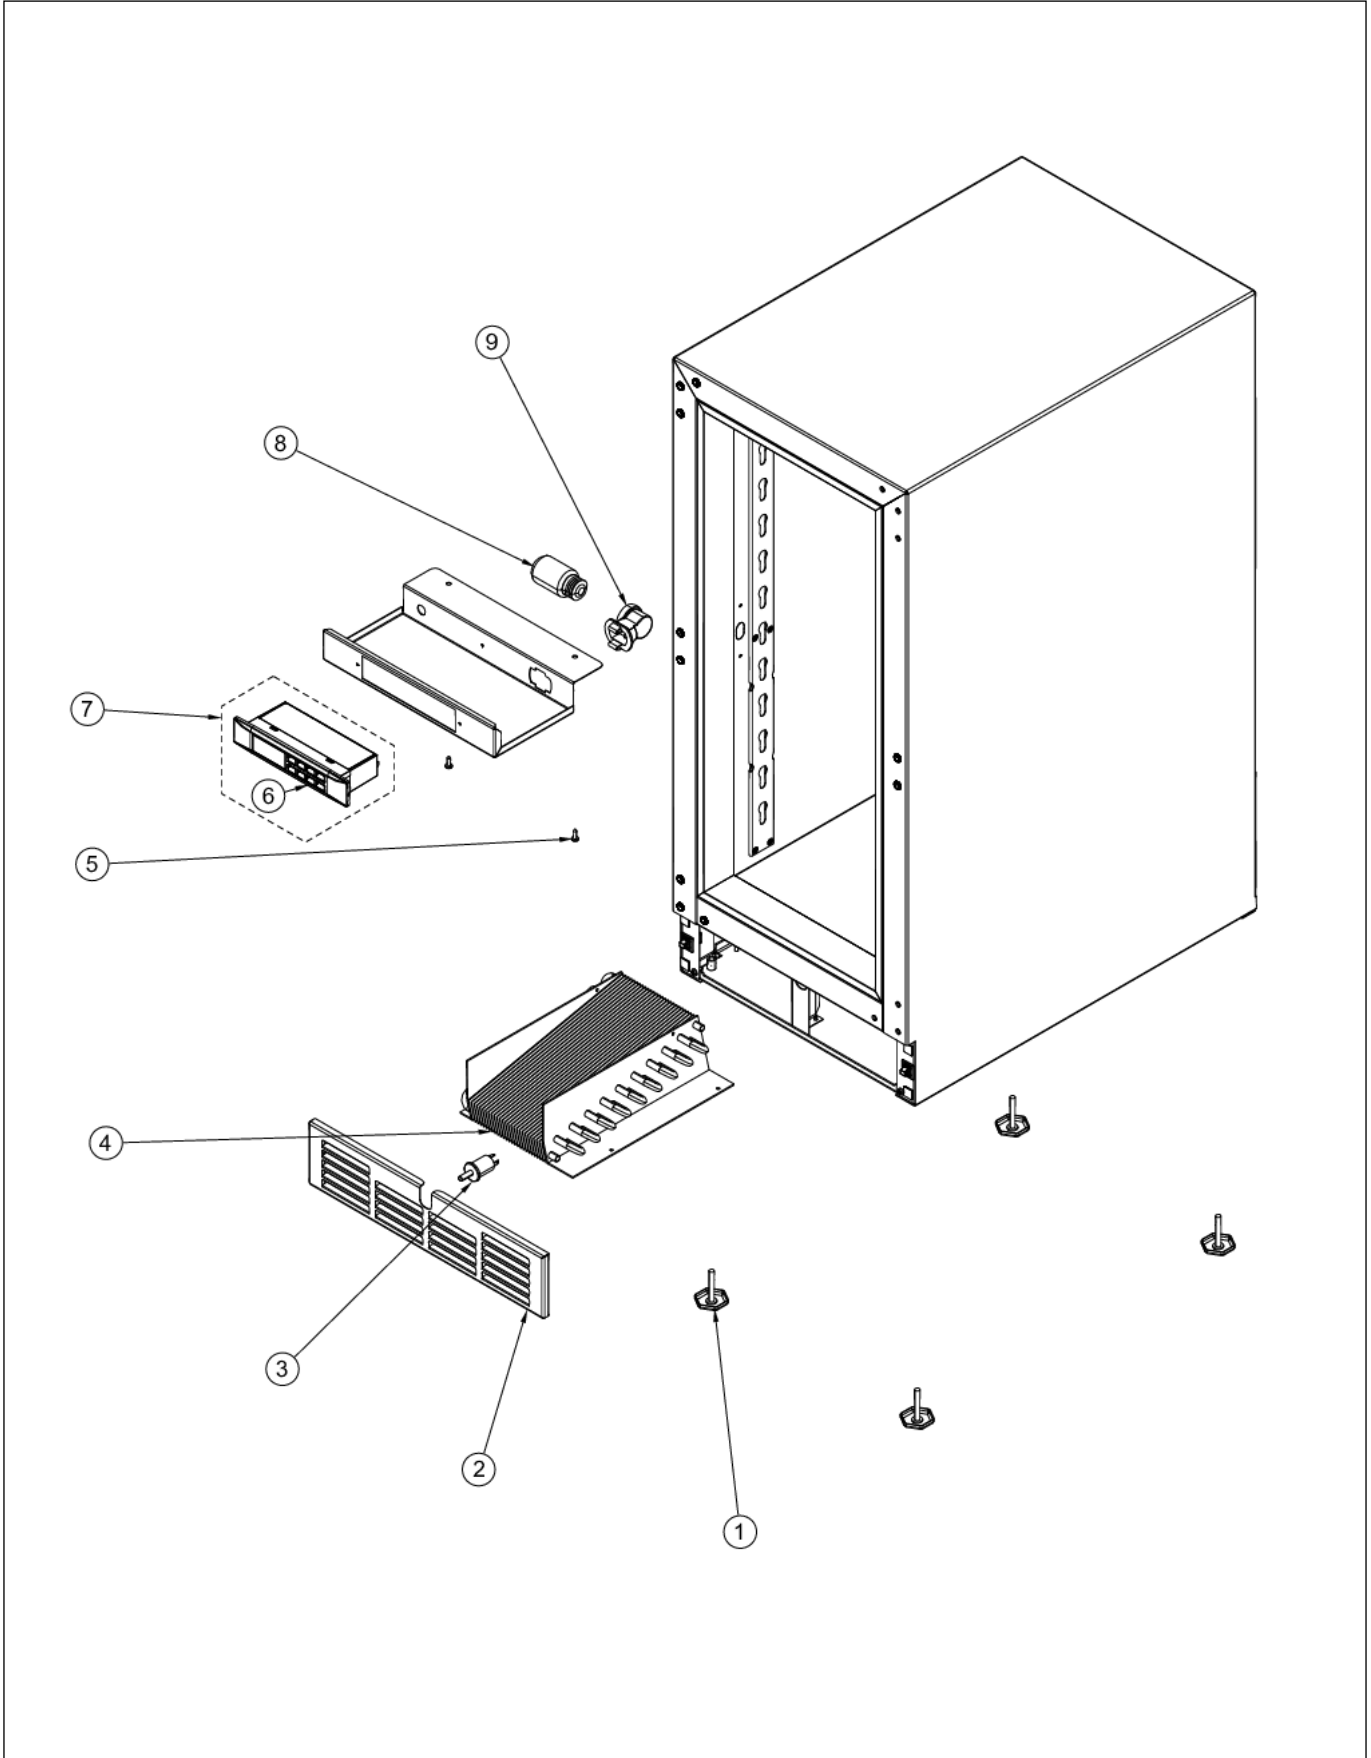

VWCI1150GLSS

DOOR ASSEMBLY	1
INTERIOR COMPONENTS	2
REAR COMPONENTS	3
SHELF ASSEMBLY	4
WIRING DIAGRAM	5
Appendix A:Pages Index	A
Appendix B:Parts Index	B

DOOR ASSEMBLY

Item	Part No.	Name	Qty	Uom	NOTES
1	033067-000	RD-VK-15-L3, CLEAR GLASS W/SS BORDER DOOR PANEL ASSY	1	EA	
2	033020-000	HINGE KIT, LH	1	EA	
3	033017-000	HANDLE	1	EA	
4	033016-000	HANDLE END CAP	2	EA	
5	033018-000	SCREW, HANDLE MOUNTING	4	EA	
6	033069-000	DOOR GASKET, 15"	1	EA	
7	033015-000	PLUNGER FASTENER	2	EA	
8	032973-000	PLUNGER BRACKET	1	EA	

INTERIOR COMPONENTS

Item	Part No.	Name	Qty	Uom	NOTES
1	033033-000	LEVELLING LEG	4	EA	
2	033073-000	GRILLE ASSEMBLY, 15"	1	EA	
3	033040-000	DOOR SWITCH	1	EA	
4	033074-000	CONDENSER	1	EA	
5	033024-000	FASTENER, CONTROL MOUNTING	2	EA	
6	033023-000	CONTROLLER FACE PLATE	1	EA	
7	033022-000	CONTROLLER ASSY	1	EA	
8	033026-000	LIGHT BULB	1	EA	
9	033027-000	LIGHT SOCKET	1	EA	
NI	033028-000	HARNESS, CONTROLLER	1	EA	
NI	033039-000	HARNESS, MACHINE COMPARTMENT	1	EA	
NI	033025-000	SENSOR	1	EA	

REAR COMPONENTS

Item	Part No.	Name	Qty	Uom	NOTES
1	033072-000	EVAP ASSEMBLY	1	EA	
2	033038-000	EVAPORATOR / CONDENSER FAN MOTOR	1	EA	
3	033038-000	EVAPORATOR / CONDENSER FAN MOTOR	1	EA	
4	033034-000	COMPRESSOR KIT	1	EA	
5	033037-000	PROCESS TUBE	2	EA	
6	033035-000	DRIER	1	EA	
7	033036-000	COMP. START COMPONENTS	1	EA	
NI	033031-000	HARNESS, FAN MOTOR	1	EA	
NI	033042-000	POWER CORD	1	EA	

SHELF ASSEMBLY

Item	Part No.	Name	Qty	Uom	NOTES
1	033070-000	SHELF ASSEMBLY, 15"	5	EA	
2	044589-000	15" WINE RACK FRONT	5	EA	

WIRING DIAGRAM

VIKING UC PRODUCT

- XW10L--REFRIGERATION SYSTEM CONTROLLER
- DSW-1--LIGHT AND EVAP FAN MOTOR DOOR SWITCH
- LIGHT 1--COMPARTMENT LIGHT
- EFM 1--EVAPORATOR FAN MOTOR
- CSP-1--REFRIGERATED COMPARTMENT 1 SENSOR PROBE
- CFM-1--CONDENSER FAN MOTOR