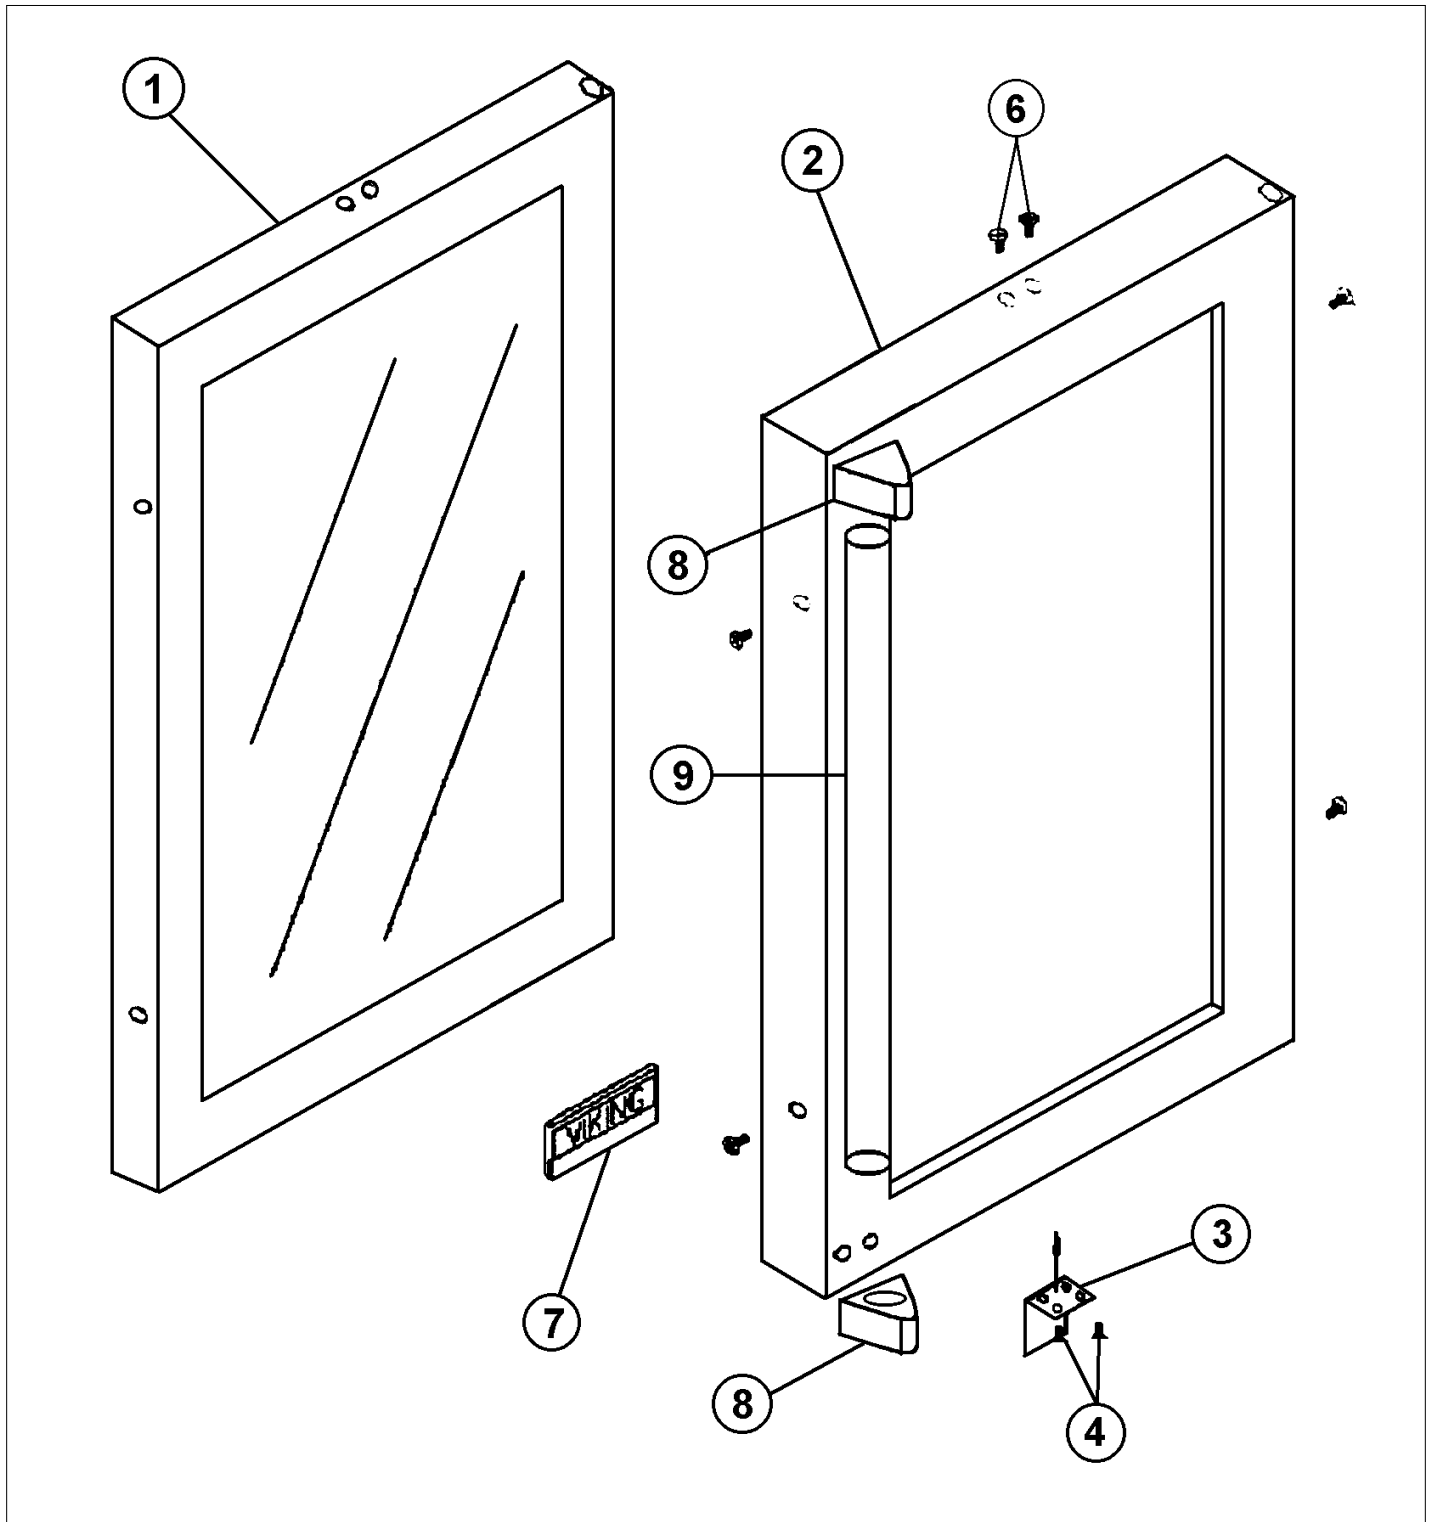

VUWC151

CLEAR GLASS DOOR ASSEMBLY	1
FLUTED GLASS DOOR ASSEMBLY	2
INTERIOR ASSEMBLY - VIEW 1	3
INTERIOR ASSEMBLY - VIEW 2	4
SOLID DOOR ASSEMBLY	5
Appendix A:Pages Index	A
Appendix B:Parts Index	B

CLEAR GLASS DOOR ASSEMBLY

Item	Part No.	Name	Qty	Uom	NOTES
1	PS100041	PRO COMPLETE DOOR, CLR. LH	1	EA	Not available online / Call for pricing and availability
Not Shown	PW230079	151 VUWC DR ASSY R-LKY-GLD-HDL 42244567	1	EA	NO LONGER AVAILABLE
NI	PW230066	GLASS DOOR - LH W/LOCK & KEY - 42244554	1	EA	
Not Shown	PW230067	GLASS DOOR - RH W/LOCK & KEY - 42244554	1	EA	
2	PW230064	DOOR HANDLE FRAME - LH	1	EA	Not available online / Call for pricing and availability
Not Shown	PW230065	DOOR HANDLE FRAME - RH	1	EA	Not available online / Call for pricing and availability
3	PW230056	DOOR FRAME (GLASS UNITS) 42244404	1	EA	NO LONGER AVAILABLE
4	PW200033	SCREW	1	EA	Not available online / Call for pricing and availability
5	PW220010	HINGE BUSHING (VUAR/VUWC) 42242282	1	EA	
6	PW200047	SCREW	1	EA	Not available online / Call for pricing and availability
7	PE010058	4 1/2"LOGO/VIKING "PROF" *BK* (ADV	1	EA	
Not Shown	PE010093	LOGO-4 1/2 (VIKING-*BK**BR* ADHESIV	1	EA	
Not Shown	PE010102	LOGO-4 1/2 *WH* ADHESIVE	1	EA	
Not Shown	PE010094	LOGO-4 1/2 *WH* ADHESIV	1	EA	NO LONGER AVAILABLE, Not available online / Call for pricing and availability
8	000268-000	HANDLE ENDCAP	1	EA	
Not Shown	PE030001PVD	END CAP DOOR HANDLE *BR	1	EA	
9	PE930103	DR HDLE VUWC150DR/VUAR SS CUT 29.5"	1	EA	