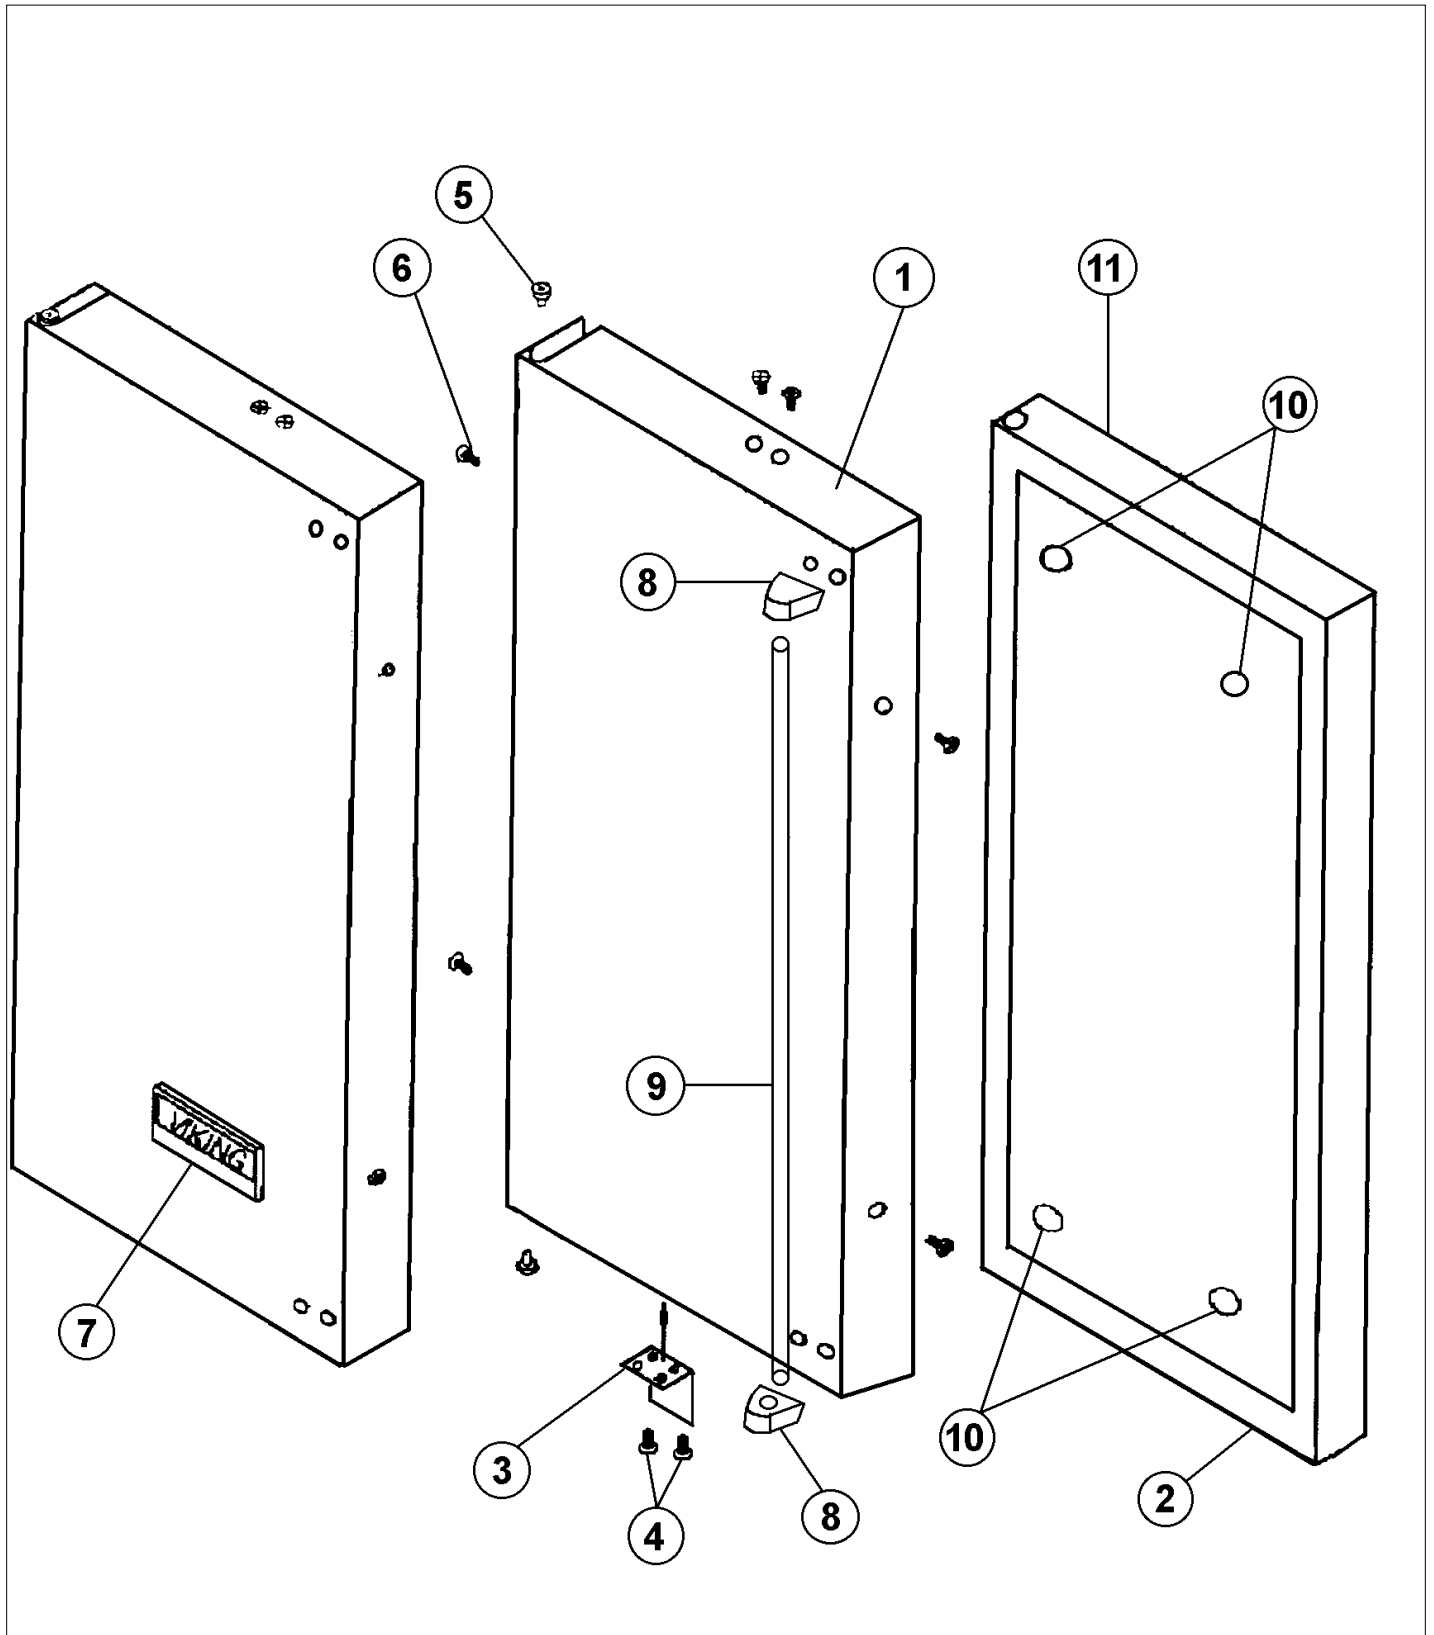

SOLID DOOR ASSEMBLY

Item	Part No.	Name	Qty	Uom	NOTES
1	B2098306	DOOR SKIN, 15" WINE COOLER	1	EA	Not available online / Call for pricing and availability
Not Shown	C9098306BK	DOOR PANEL (VUWC150/VUAR)	1	EA	NO LONGER AVAILABLE
Not Shown	C9098306WH	DOOR PANEL (VUWC150/VUAR)	1	EA	NO LONGER AVAILABLE, Not available online / Call for pricing and availability
Not Shown	C9098306AL	DOOR PANEL (VUWC150/VUAR)	1	EA	NO LONGER AVAILABLE, Not available online / Call for pricing and availability
Not Shown	C9098306BT	DOOR PANEL (VUWC150/VUAR)	1	EA	NO LONGER AVAILABLE, Not available online / Call for pricing and availability
Not Shown	C9098306BU	DOOR PANEL (VUWC150/VUAR)	1	EA	NO LONGER AVAILABLE
Not Shown	C9098306CB	DOOR PANEL (VUWC150/VUAR)	1	EA	NO LONGER AVAILABLE, Not available online / Call for pricing and availability
Not Shown	C9098306EP	DOOR PANEL (VUWC150/VUAR)	1	EA	NO LONGER AVAILABLE, Not available online / Call for pricing and availability
Not Shown	C9098306FG	DOOR PANEL (VUWC150/VUAR)	1	EA	NO LONGER AVAILABLE, Not available online / Call for pricing and availability
Not Shown	C9098306GG	DOOR PANEL (VUWC150/VUAR)	1	EA	NO LONGER AVAILABLE, Not available online / Call for pricing and availability
Not Shown	C9098306LE	DOOR PANEL (VUWC150/VUAR)	1	EA	NO LONGER AVAILABLE
Not Shown	C9098306MJ	DOOR PANEL (VUWC150/VUAR)	1	EA	NO LONGER AVAILABLE, Not available online / Call for pricing and availability