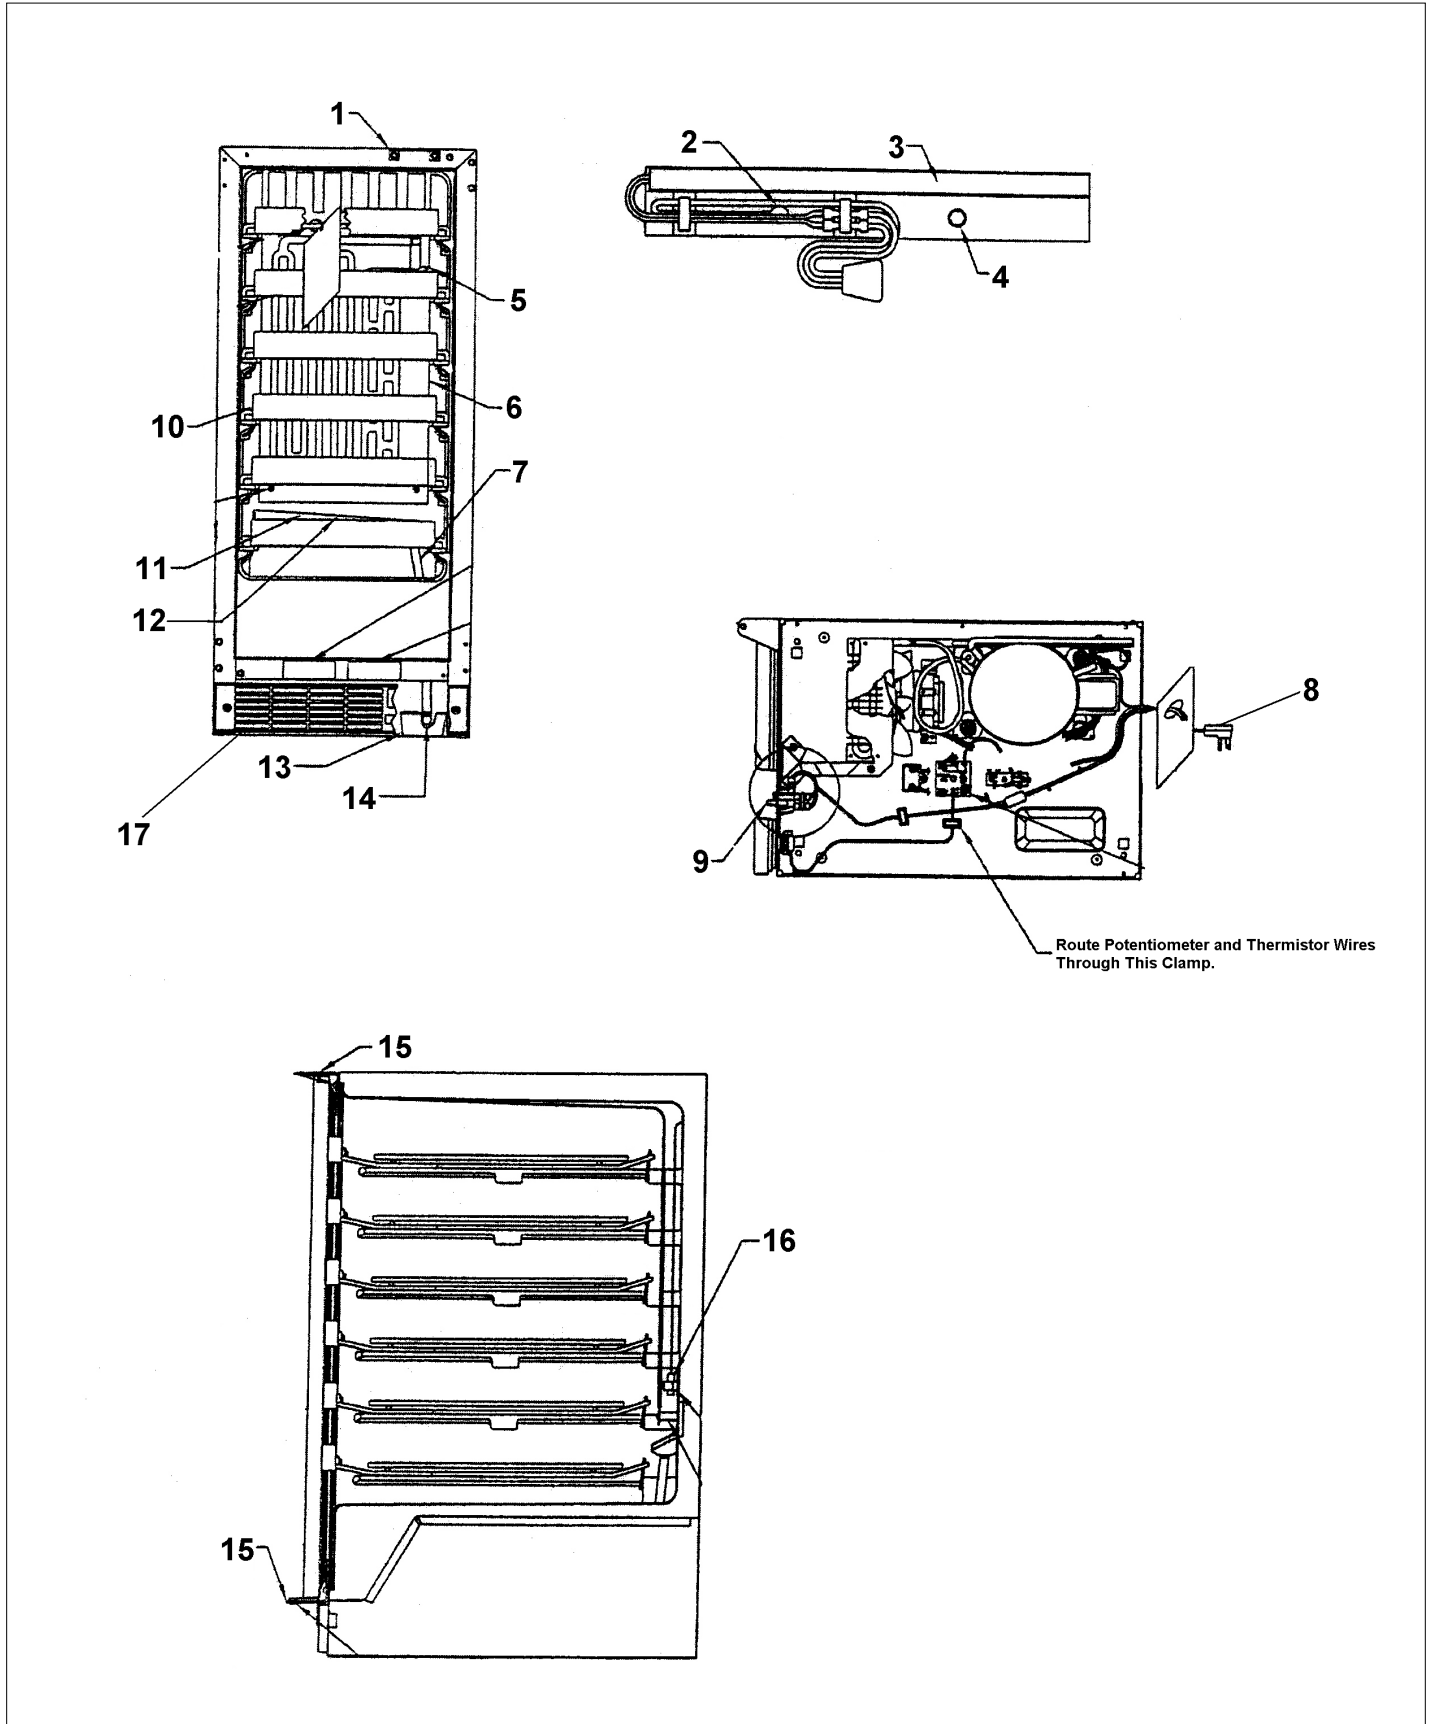

INTERIOR ASSEMBLY - VIEW 1

Item	Part No.	Name	Qty	Uom	NOTES
1	PW220015	LOCK CATCH BRACKET (BLACK)	1	EA	
2	PW200064	LOCK WASHER	1	EA	Not available online / Call for pricing and availability
3	PS100007	AURA LIGHT ASSY (BLACK) 42245124	1	EA	
4	PW200065	SCREW	1	EA	Not available online / Call for pricing and availability
5	PW200060	CAP	1	EA	Not available online / Call for pricing and availability
6	PW240049	151 EVAP ASSY (42244612)	1	EA	
7	PW240045	SERV. ASSY BLACK DRAIN TUBE 42244609	1	EA	
8	PW240053	POWER CORD	1	EA	Not available online / Call for pricing and availability
9	PW230012	LIGHT SWITCH, PLUNGER *BK* 42242915	1	EA	
10	PW210041	151 SERIES WINE RACK ONLY 42244590	1	EA	NO LONGER AVAILABLE, Not available online / Call for pricing and availability
NI	PW230102	151 SERIES WOOD FRONT ONLY 42244591	1	EA	NO LONGER AVAILABLE
NI	PW210042	151 WINE RACK W/WD AND SCREWS 42244592	1	EA	NO LONGER AVAILABLE
11	PW210043	SERV. ASSY 151 BLK DRIP TRAY 42244610	1	EA	NO LONGER AVAILABLE, Not available online / Call for pricing and availability
12	PW200061	POP RIVET	1	EA	Not available online / Call for pricing and availability
13	022461-000	DRIP TRAY, BLACK	1	EA	
14	PW240052	J TUBE	1	EA	Not available online / Call for pricing and availability