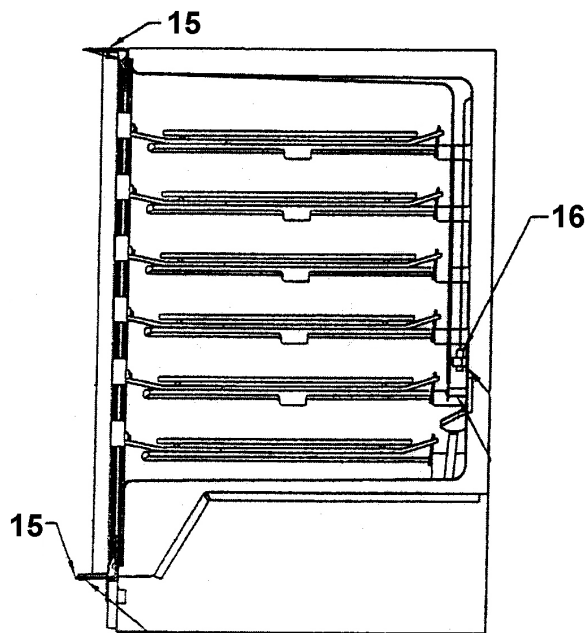

Item	Part No.	Name	Qty	Uom	NOTES
15	PW220004	HINGE KIT (VUWC140) * 42240881	1	EA	
16	PW240050	THERMISTOR (42244531)	1	EA	
17	PW210031	GRILLE-BLACK 42242909	1	EA	
Not Shown	PW210032	GRILLE-WHITE (41005742)	1	EA	NO LONGER AVAILABLE, Not available online / Call for pricing and availability
NI	PW200038	LEVELER KIT	1	EA