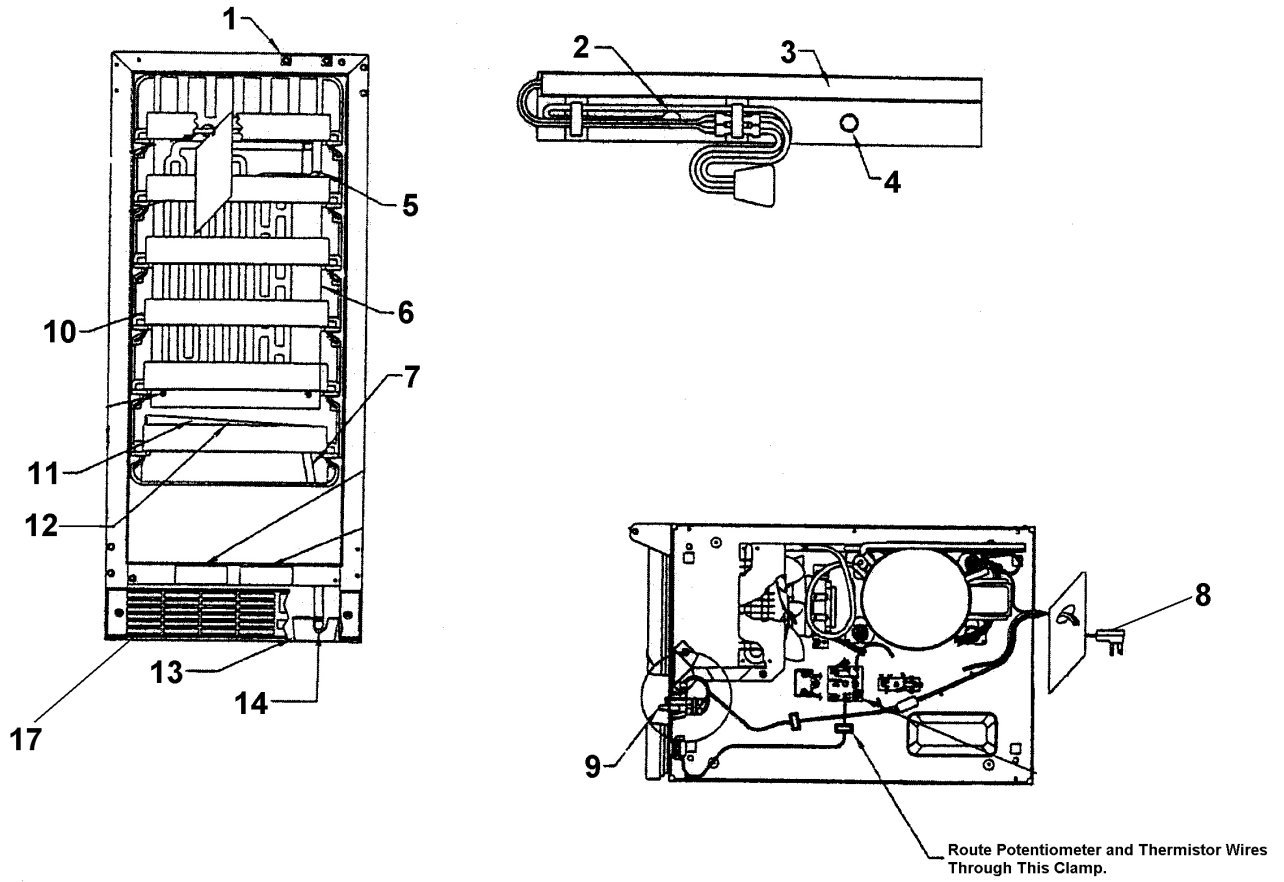

Item	Part No.	Name	Qty	Uom	NOTES
15	PW220004	HINGE KIT (VUWC140) * 42240881	1	EA	
16	PW240050	THERMISTOR (42244531)	1	EA	
17	PW210031	GRILLE-BLACK 42242909	1	EA	
Not Shown	PW210032	GRILLE-WHITE (41005742)	1	EA	NO LONGER AVAILABLE, Not available online / Call for pricing and availability
NI	PW200038	LEVELER KIT	1	EA