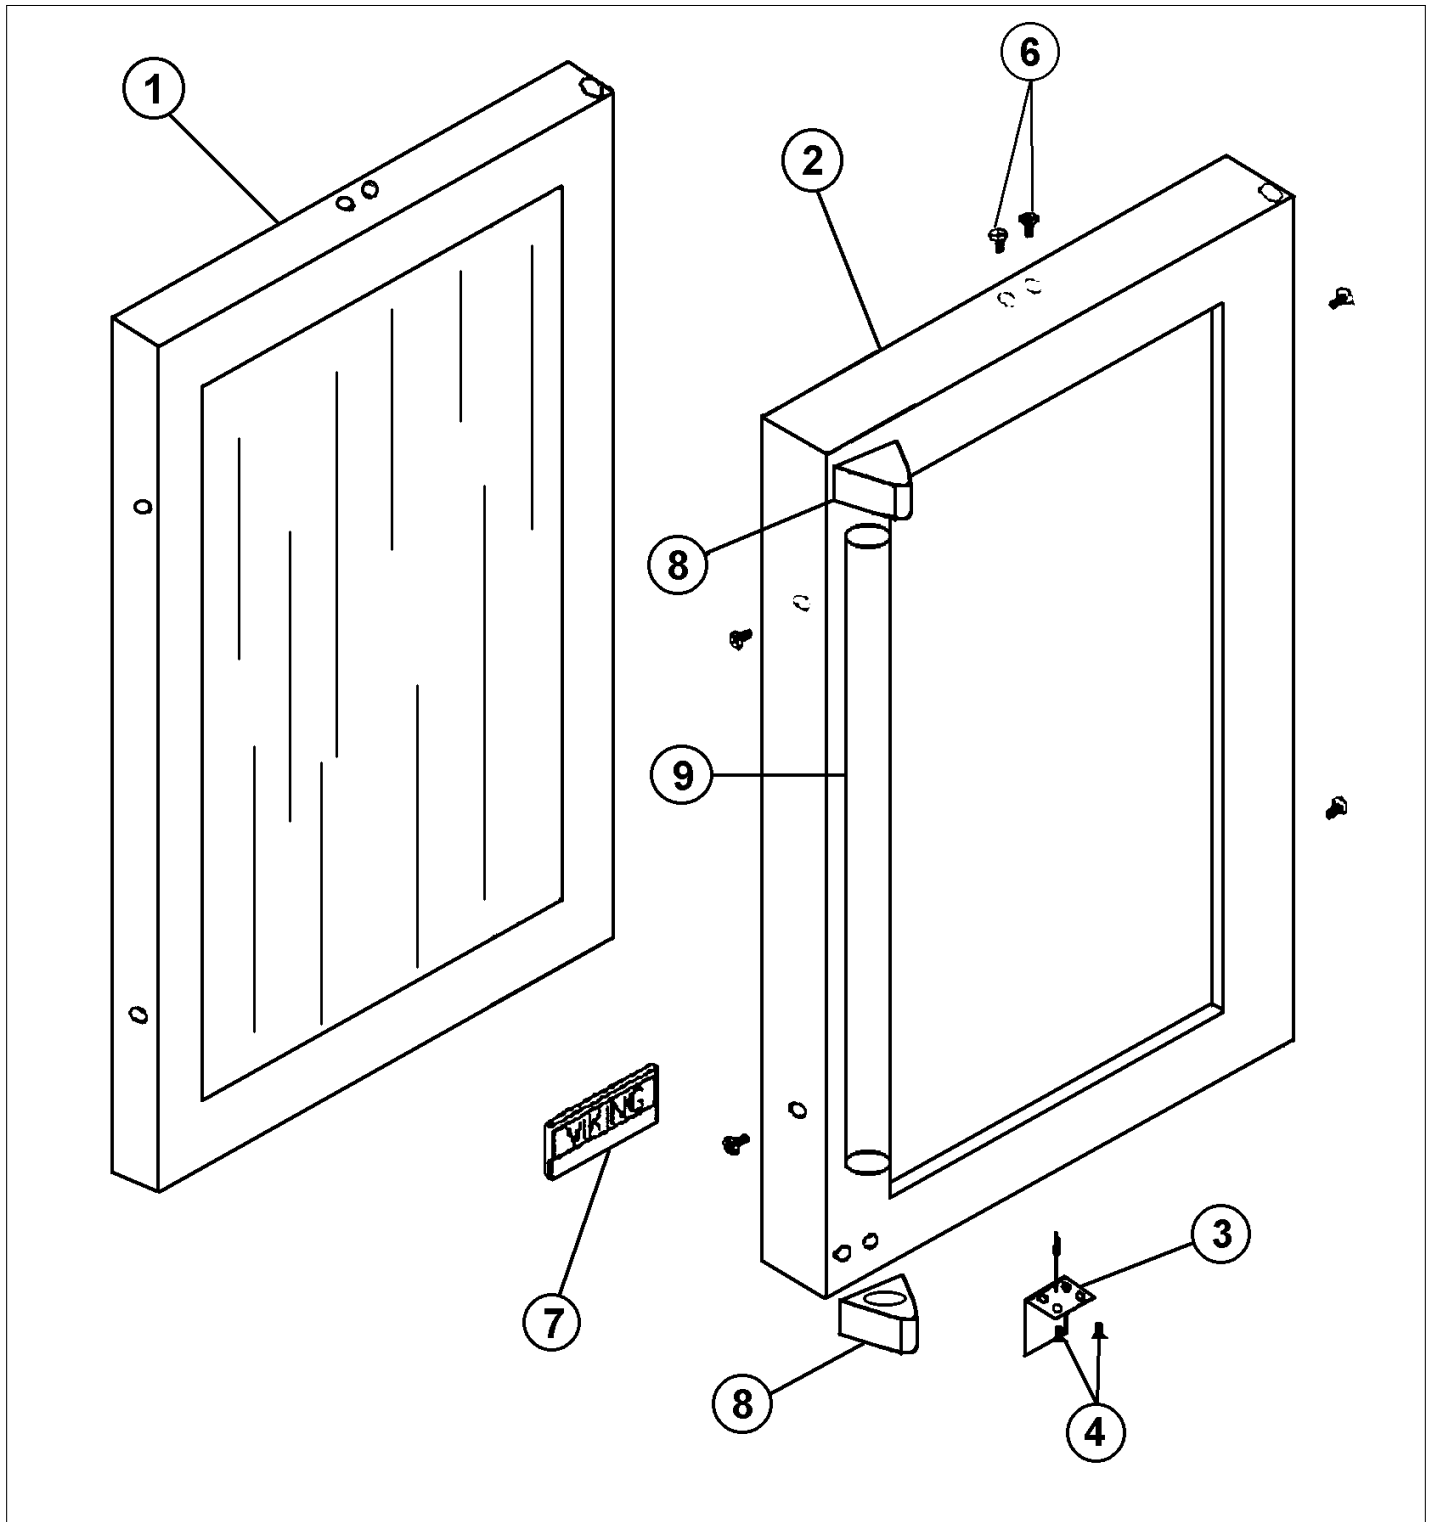

FLUTED GLASS DOOR ASSEMBLY