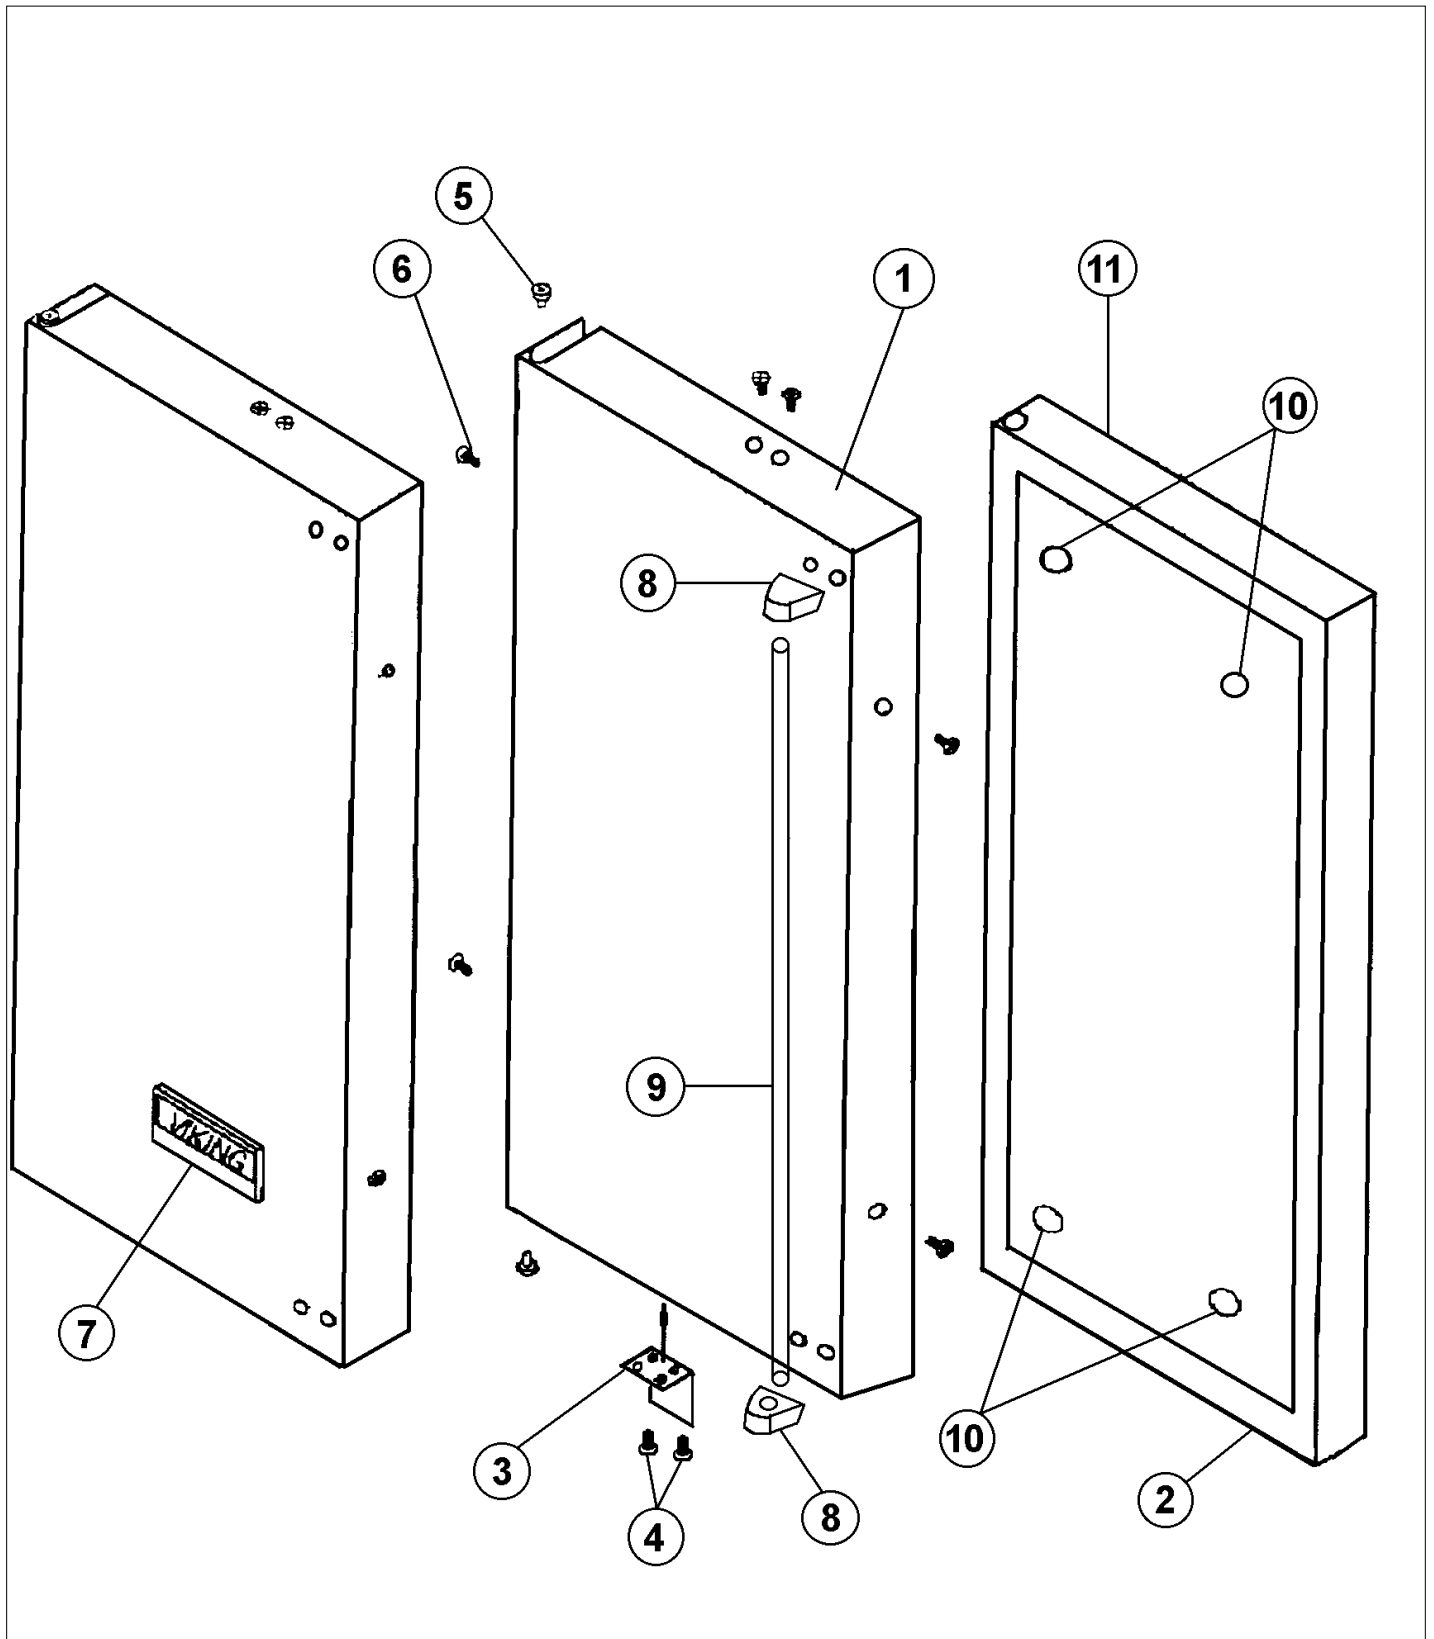

SOLID DOOR ASSEMBLY

Item	Part No.	Name	Qty	Uom	NOTES
1	B2098306	DOOR SKIN, 15" WINE COOLER	1	EA	Not available online / Call for pricing and availability
Not Shown	C9098306BK	DOOR PANEL (VUWC150/VUAR)	1	EA	NO LONGER AVAILABLE
Not Shown	C9098306WH	DOOR PANEL (VUWC150/VUAR)	1	EA	NO LONGER AVAILABLE, Not available online / Call for pricing and availability
Not Shown	C9098306AL	DOOR PANEL (VUWC150/VUAR)	1	EA	NO LONGER AVAILABLE, Not available online / Call for pricing and availability
Not Shown	C9098306BT	DOOR PANEL (VUWC150/VUAR)	1	EA	NO LONGER AVAILABLE, Not available online / Call for pricing and availability
Not Shown	C9098306BU	DOOR PANEL (VUWC150/VUAR)	1	EA	NO LONGER AVAILABLE
Not Shown	C9098306CB	DOOR PANEL (VUWC150/VUAR)	1	EA	NO LONGER AVAILABLE, Not available online / Call for pricing and availability
Not Shown	C9098306EP	DOOR PANEL (VUWC150/VUAR)	1	EA	NO LONGER AVAILABLE, Not available online / Call for pricing and availability
Not Shown	C9098306FG	DOOR PANEL (VUWC150/VUAR)	1	EA	NO LONGER AVAILABLE, Not available online / Call for pricing and availability
Not Shown	C9098306GG	DOOR PANEL (VUWC150/VUAR)	1	EA	NO LONGER AVAILABLE, Not available online / Call for pricing and availability
Not Shown	C9098306LE	DOOR PANEL (VUWC150/VUAR)	1	EA	NO LONGER AVAILABLE
Not Shown	C9098306MJ	DOOR PANEL (VUWC150/VUAR)	1	EA	NO LONGER AVAILABLE, Not available online / Call for pricing and availability