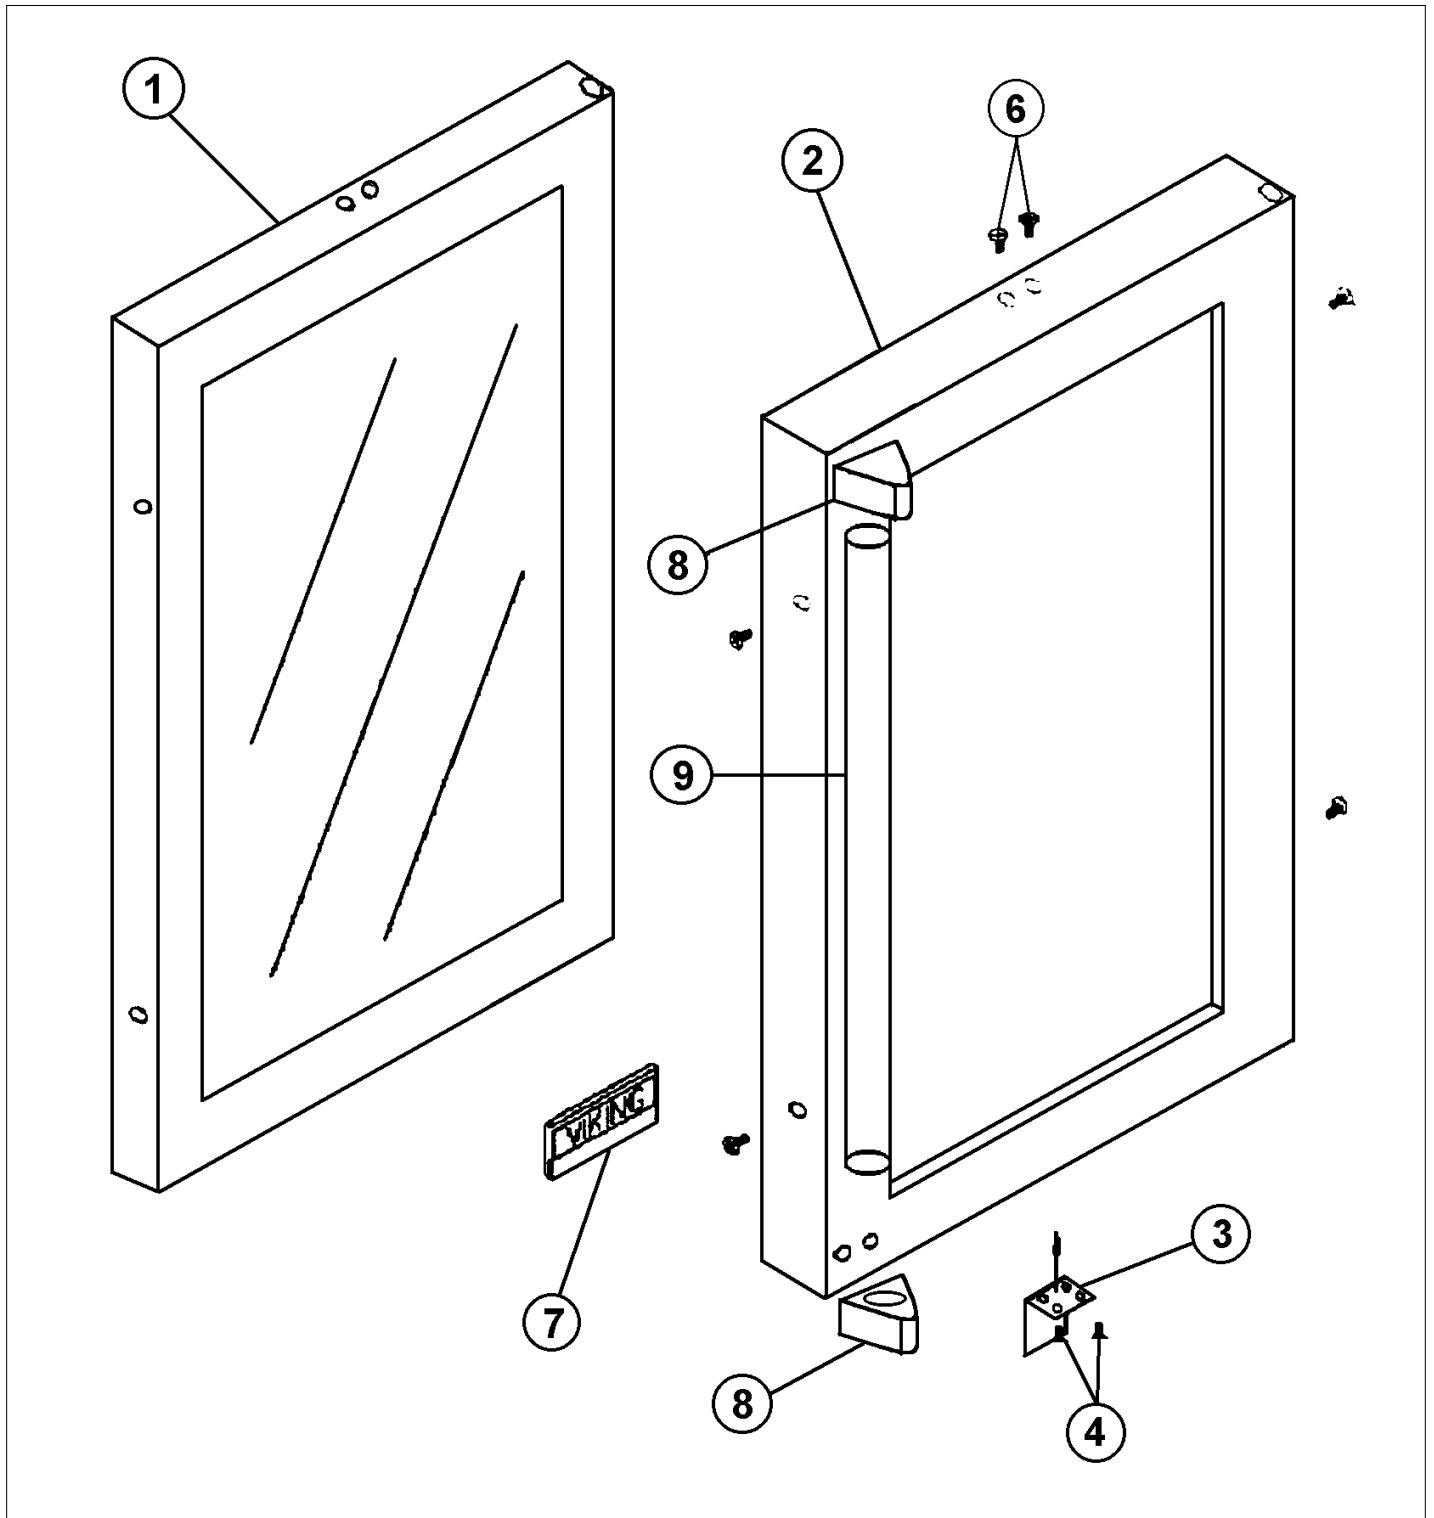

VUWC151

CLEAR GLASS DOOR ASSEMBLY	1
FLUTED GLASS DOOR ASSEMBLY	2
INTERIOR ASSEMBLY - VIEW 1	3
INTERIOR ASSEMBLY - VIEW 2	4
SOLID DOOR ASSEMBLY	5
Appendix A:Pages Index	A
Appendix B:Parts Index	B

CLEAR GLASS DOOR ASSEMBLY

Item	Part No.	Name	Qty	Uom	NOTES
1	PS100041	PRO COMPLETE DOOR, CLR. LH	1	EA	Not available online / Call for pricing and availability
Not Shown	PW230079	151 VUWC DR ASSY R-LKY-GLD-HDL 42244567	1	EA	NO LONGER AVAILABLE
NI	PW230066	GLASS DOOR - LH W/LOCK & KEY - 42244554	1	EA	
Not Shown	PW230067	GLASS DOOR - RH W/LOCK & KEY - 42244554	1	EA	
2	PW230064	DOOR HANDLE FRAME - LH	1	EA	Not available online / Call for pricing and availability
Not Shown	PW230065	DOOR HANDLE FRAME - RH	1	EA	Not available online / Call for pricing and availability
3	PW230056	DOOR FRAME (GLASS UNITS) 42244404	1	EA	NO LONGER AVAILABLE
4	PW200033	SCREW	1	EA	Not available online / Call for pricing and availability
5	PW220010	HINGE BUSHING (VUAR/VUWC) 42242282	1	EA	
6	PW200047	SCREW	1	EA	Not available online / Call for pricing and availability
7	PE010058	4 1/2"LOGO/VIKING "PROF" *BK* (ADV	1	EA	
Not Shown	PE010093	LOGO-4 1/2 (VIKING-*BK**BR* ADHESIV	1	EA	
Not Shown	PE010102	LOGO-4 1/2 *WH* ADHESIVE	1	EA	
Not Shown	PE010094	LOGO-4 1/2 *WH* ADHESIV	1	EA	NO LONGER AVAILABLE, Not available online / Call for pricing and availability
8	000268-000	HANDLE ENDCAP	1	EA	
Not Shown	PE030001PVD	END CAP DOOR HANDLE *BR	1	EA	
9	PE930103	DR HDLE VUWC150DR/VUAR SS CUT 29.5"	1	EA	