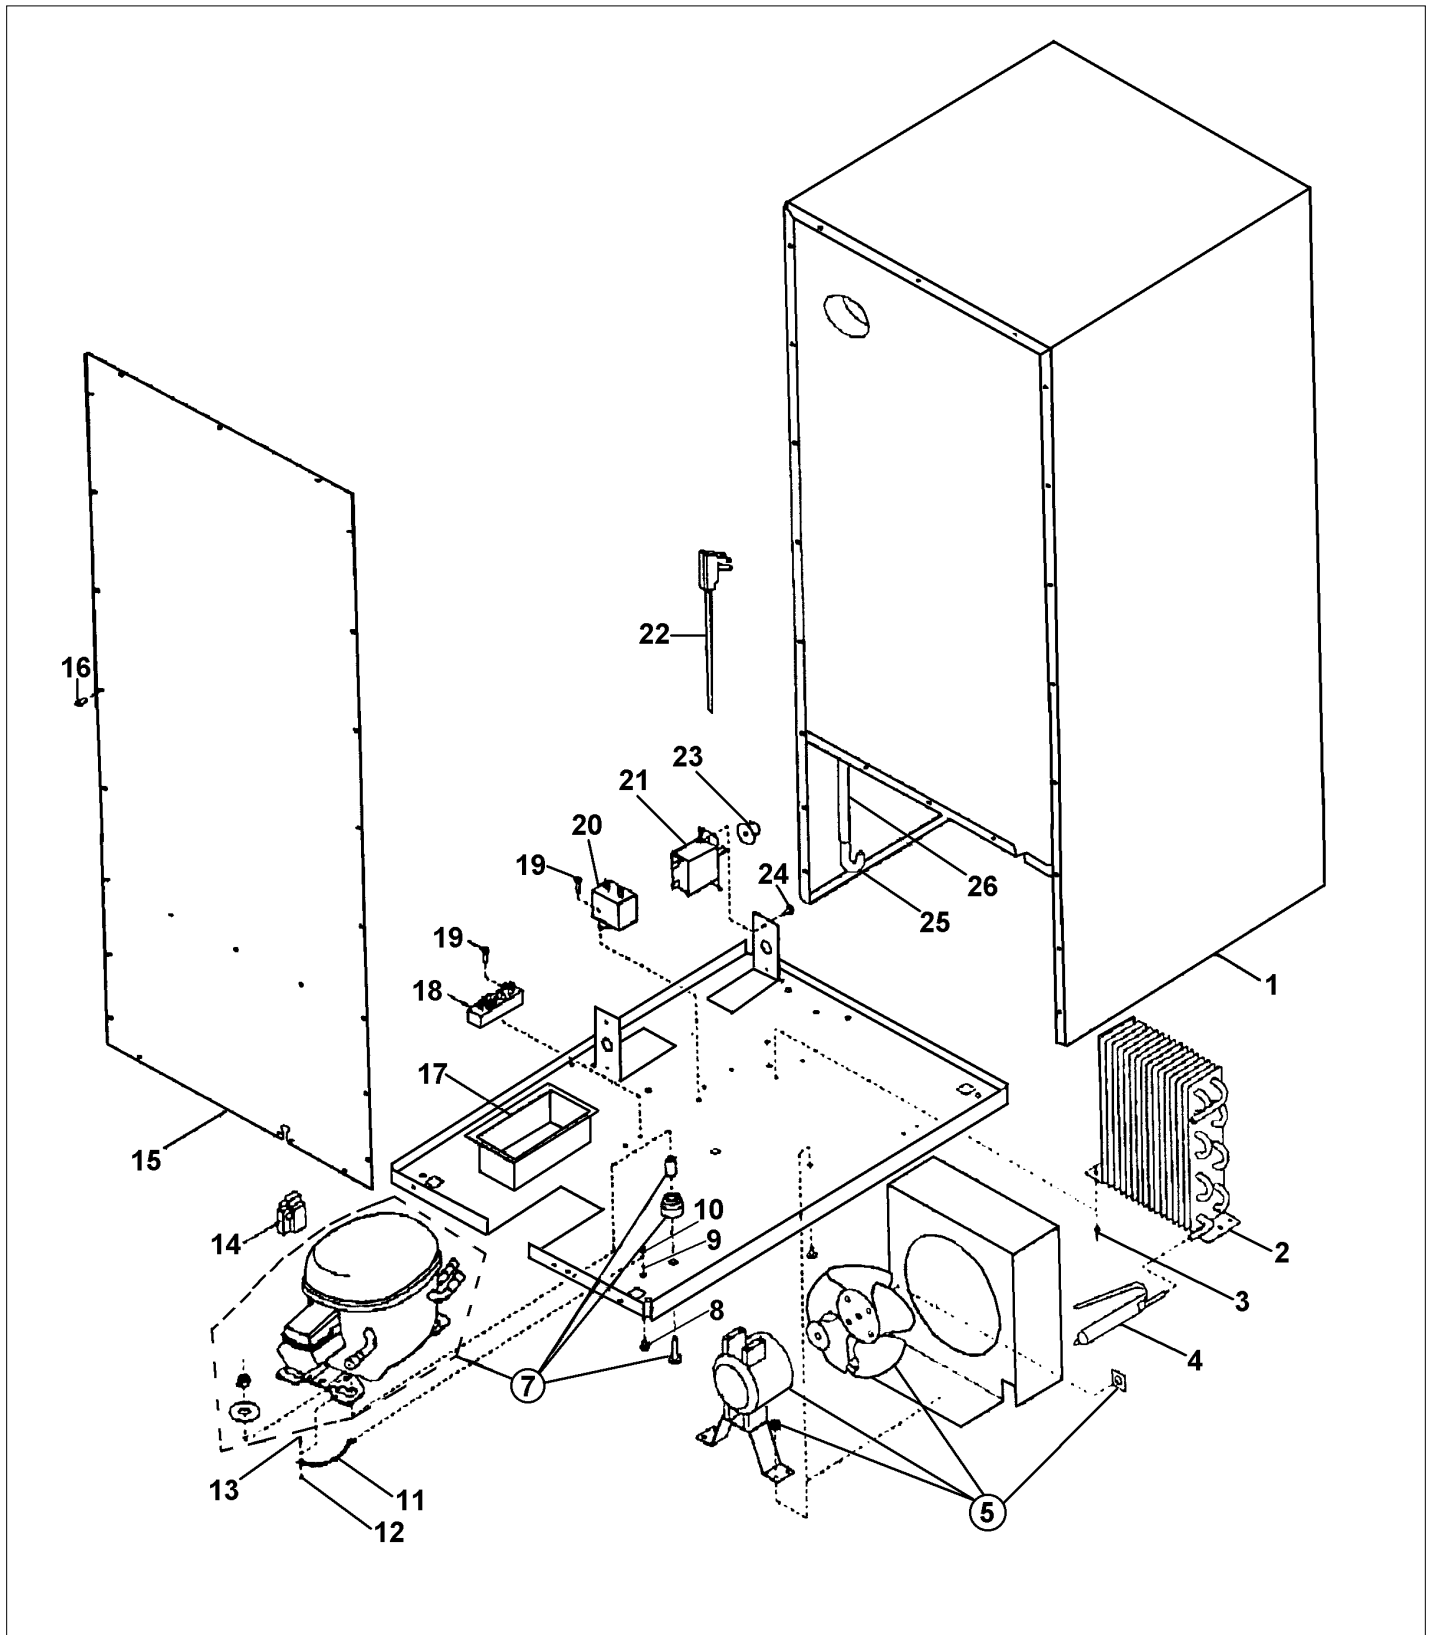

Item	Part No.	Name	Qty	Uom	NOTES
PW240033	PW240028	THERMOSTAT VUAR140 42244092	1	EA	
22	PW240034	POWER CORD VUWC150 (41006714)	1	EA	
23	PW230004	THERMOSTAT KNOB (VUWC140)*42241950	1	EA	
24	PW200002	SCREW 8204905	1	EA	NO LONGER AVAILABLE, Not available online / Call for pricing and availability
25	PW220009	DRAIN TUBE J-TRAP (42242901)	1	EA	
26	PW240035	DRAIN TUBE 41005383	1	EA