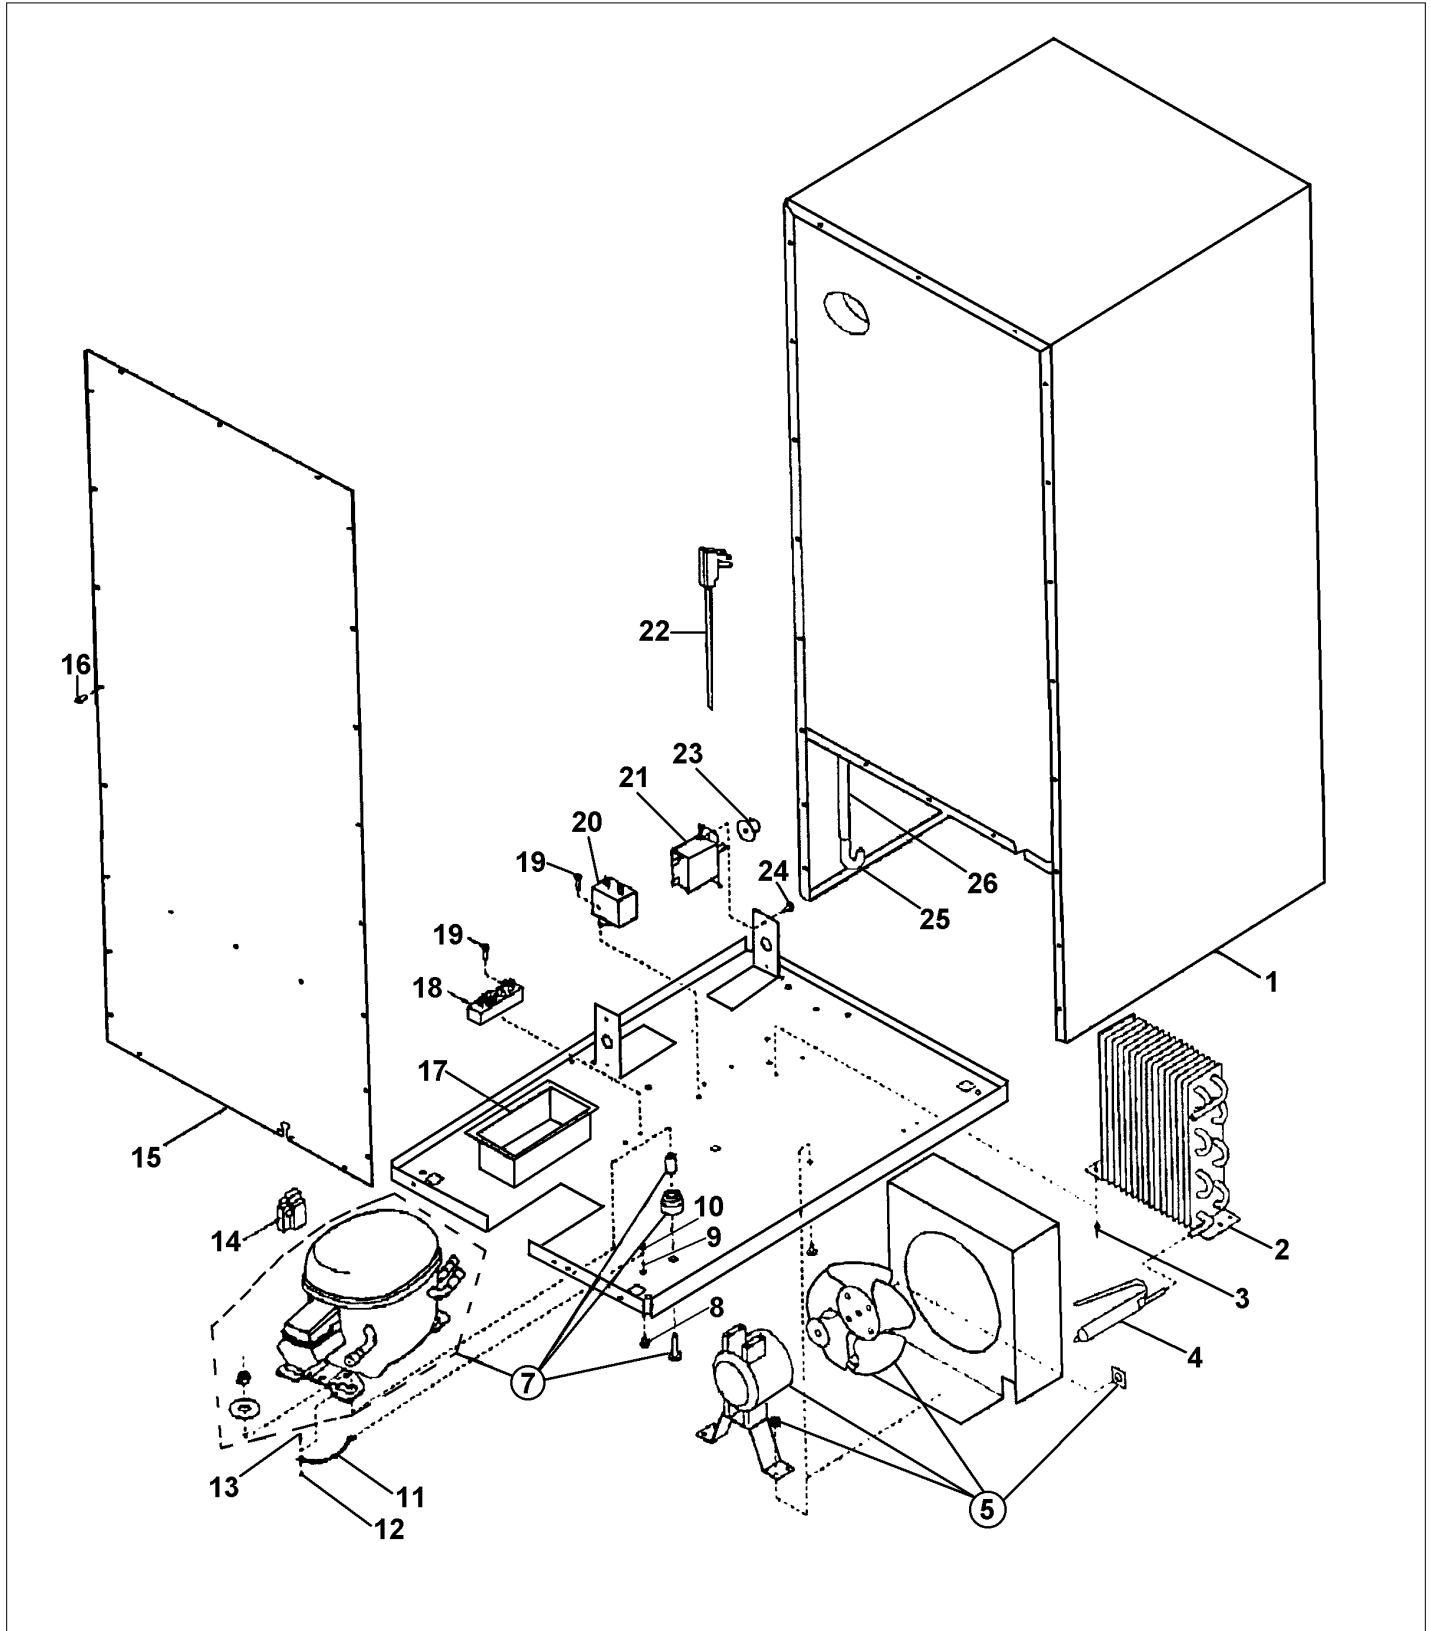

INTERNAL COMPONENTS-VIEW 1

Item	Part No.	Name	Qty	Uom	NOTES
1	NOT REPLACABLE	CABINET ASSEMBLY	1	EA	
2	PW240029	SUBS TO 028474-000 - CONDENSER 42242893	1	EA	
3	PW300141	POP RIVET, SS (VUIM150) 42243617	1	EA	NO LONGER AVAILABLE, Not available online / Call for pricing and availability
4	PW240030	DRIER (42242894)	1	EA	
5	PW300152	FAN MOTOR ASSY (VUIM150) 42244701	1	EA	
6	PW210024	FAN SHROUD	1	EA	Not available online / Call for pricing and availability
7	PW240041	COMPRESSOR 15" (42242896)	1	EA	
8	PW300168	CARRIAGE BOLT (VUIM150) 42243618	1	EA	NO LONGER AVAILABLE
9	PW300143	LOCK WASHER (VUIM150) 42243619	1	EA	NO LONGER AVAILABLE
10	PW300169	LOCK NUT	1	EA	Not available online / Call for pricing and availability
11	PW240031	Ground Wire	1	EA	Not available online / Call for pricing and availability
12	PW200027	NO. 8 STAR WASHER	1	EA	
13	PW200028	HEX HEAD SCREW	1	EA	
14	PW240007	PTC STARTER (VUWC140) 42242427	1	EA	
15	PW210025	BACK PANEL (42242897)	1	EA	
16	PW200004	SCREW LENS COVER 42243354	1	EA	
17	PW210014	DRIP PAN ASSY. (VUWC140)*42242055	1	EA	
18	PW240008	TERMINAL BLOCK VUWC140 42242407	1	EA	
19	PW200029	SCREW	1	EA	NO LONGER AVAILABLE
20	PW240012	RUN CAPACITOR (VUWC140) 42242061	1	EA	
21	PW240028	THERMOSTAT VUAR140 42244092	1	EA