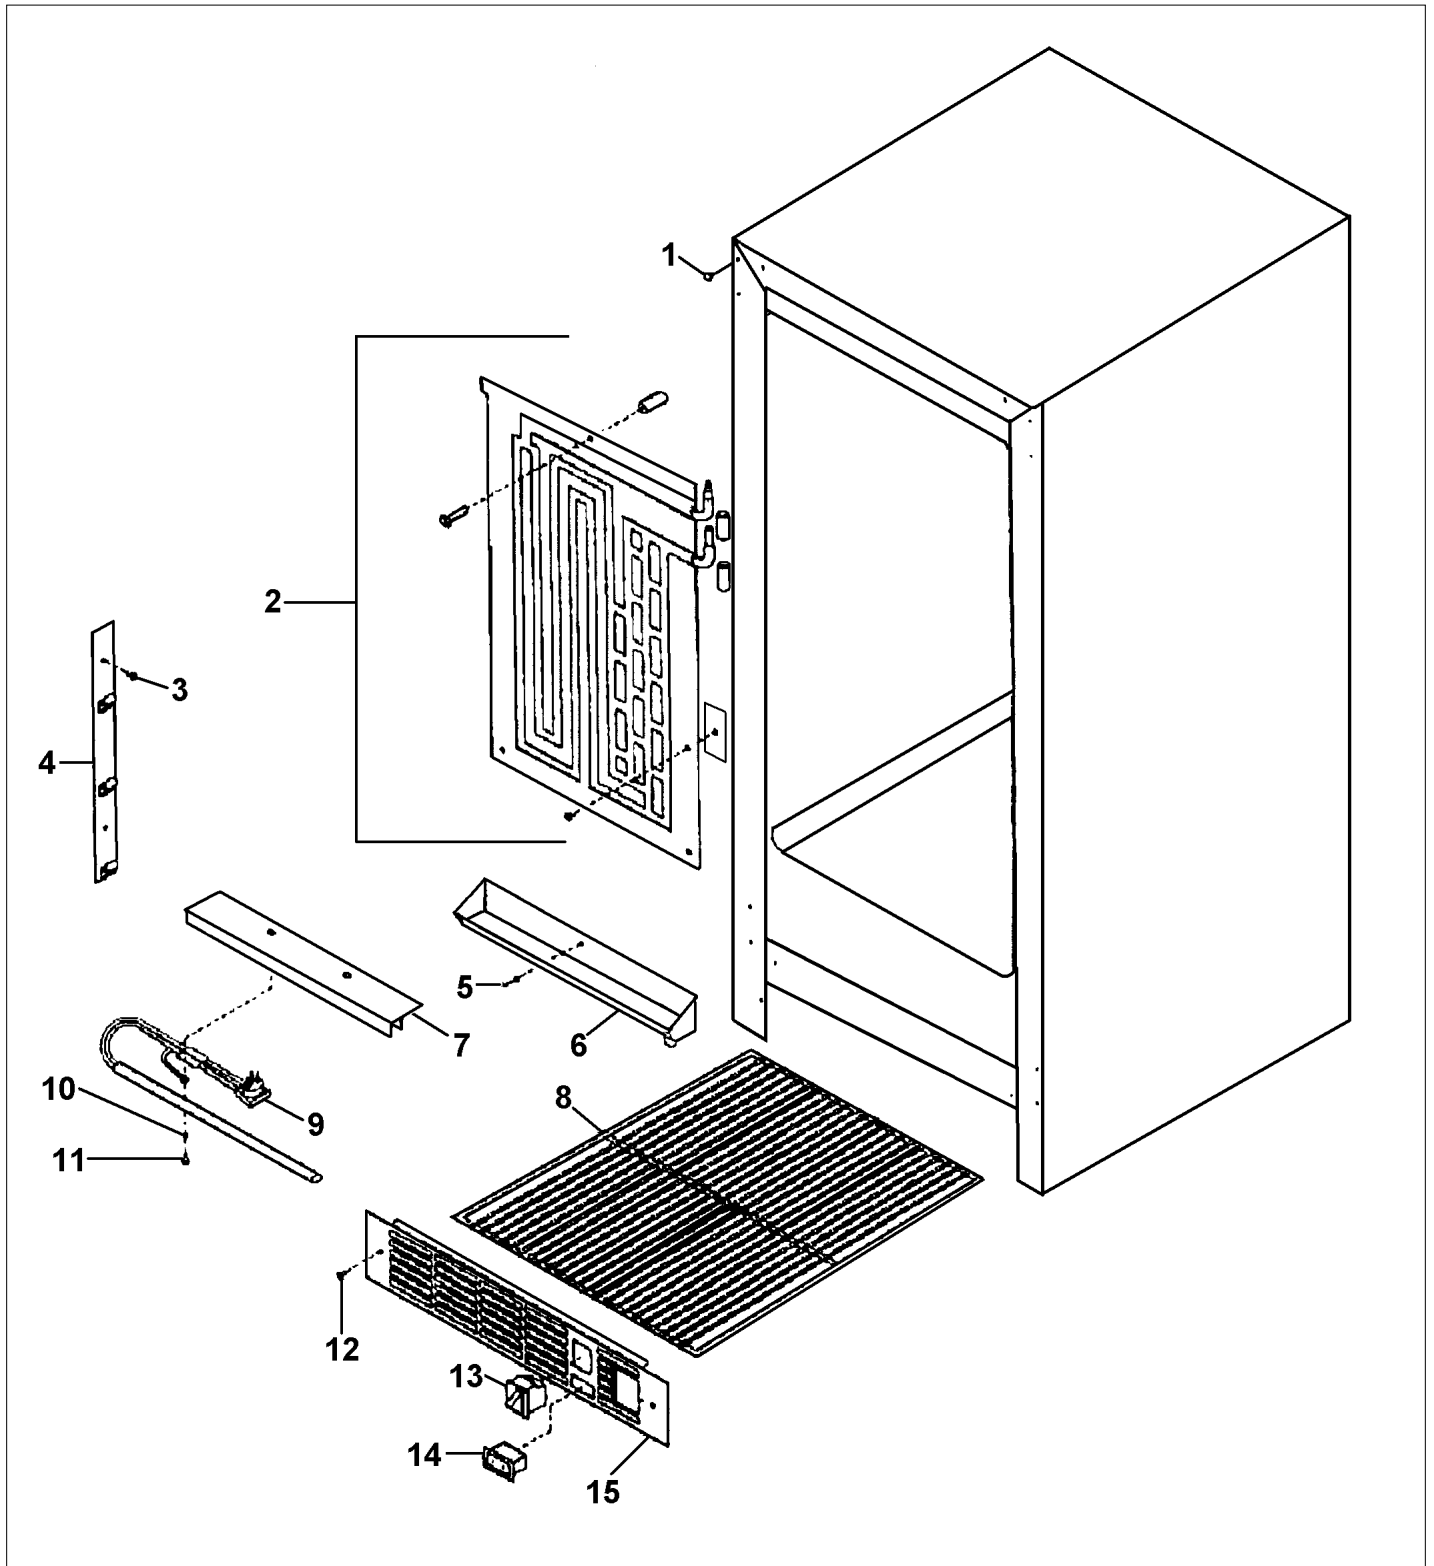

INTERNAL COMPONENTS-VIEW 2

Item	Part No.	Name	Qty	Uom	NOTES
1	PW300138	HOLE PLUG	1	EA	Not available online / Call for pricing and availability
2	PW240036	EVAPORATOR ASSEMBLY 42243577	1	EA	
3	PW200004	SCREW LENS COVER 42243354	1	EA	
4	PW210026	RACK STRIP	1	EA	Not available online / Call for pricing and availability
5	PW200042	POP RIVET	1	EA	Not available online / Call for pricing and availability
6	PW210027	DRIP TRAY (42242903)	1	EA	
7	PW240037	LIGHT EXTRUSION 41005657	1	EA	
8	PW210028	WIRE SHELF 42243598	1	EA	
NI	PW210029	GLASS SHELF 42243597	1	EA	
NI	PW210030	WINE RACK 42243599	1	EA	
9	PS100007	AURA LIGHT ASSY (BLACK) 42245124	1	EA	
10	PW200043	LOCK WASHER	1	EA	Not available online / Call for pricing and availability
11	PW200008	SCREW, FRONT SHROUD	1	EA	Not available online / Call for pricing and availability
12	PW200003	SCREW 42242847 (PKG 20)	1	EA	
Not Shown	PW300144	SCREW, GRILLE - WH (VUIM) 42243104	1	EA	NO LONGER AVAILABLE, Not available online / Call for pricing and availability
13	PW240017	LIGHT SWITCH PLUNGER VUWC 42241373	1	EA	
PW2400 39	PW230012	LIGHT SWITCH, PLUNGER *BK* 42242915	1	EA	
14	PW240040	ON / OFF SWITCH	1	EA	
15	PW210031	GRILLE-BLACK 42242909	1	EA	