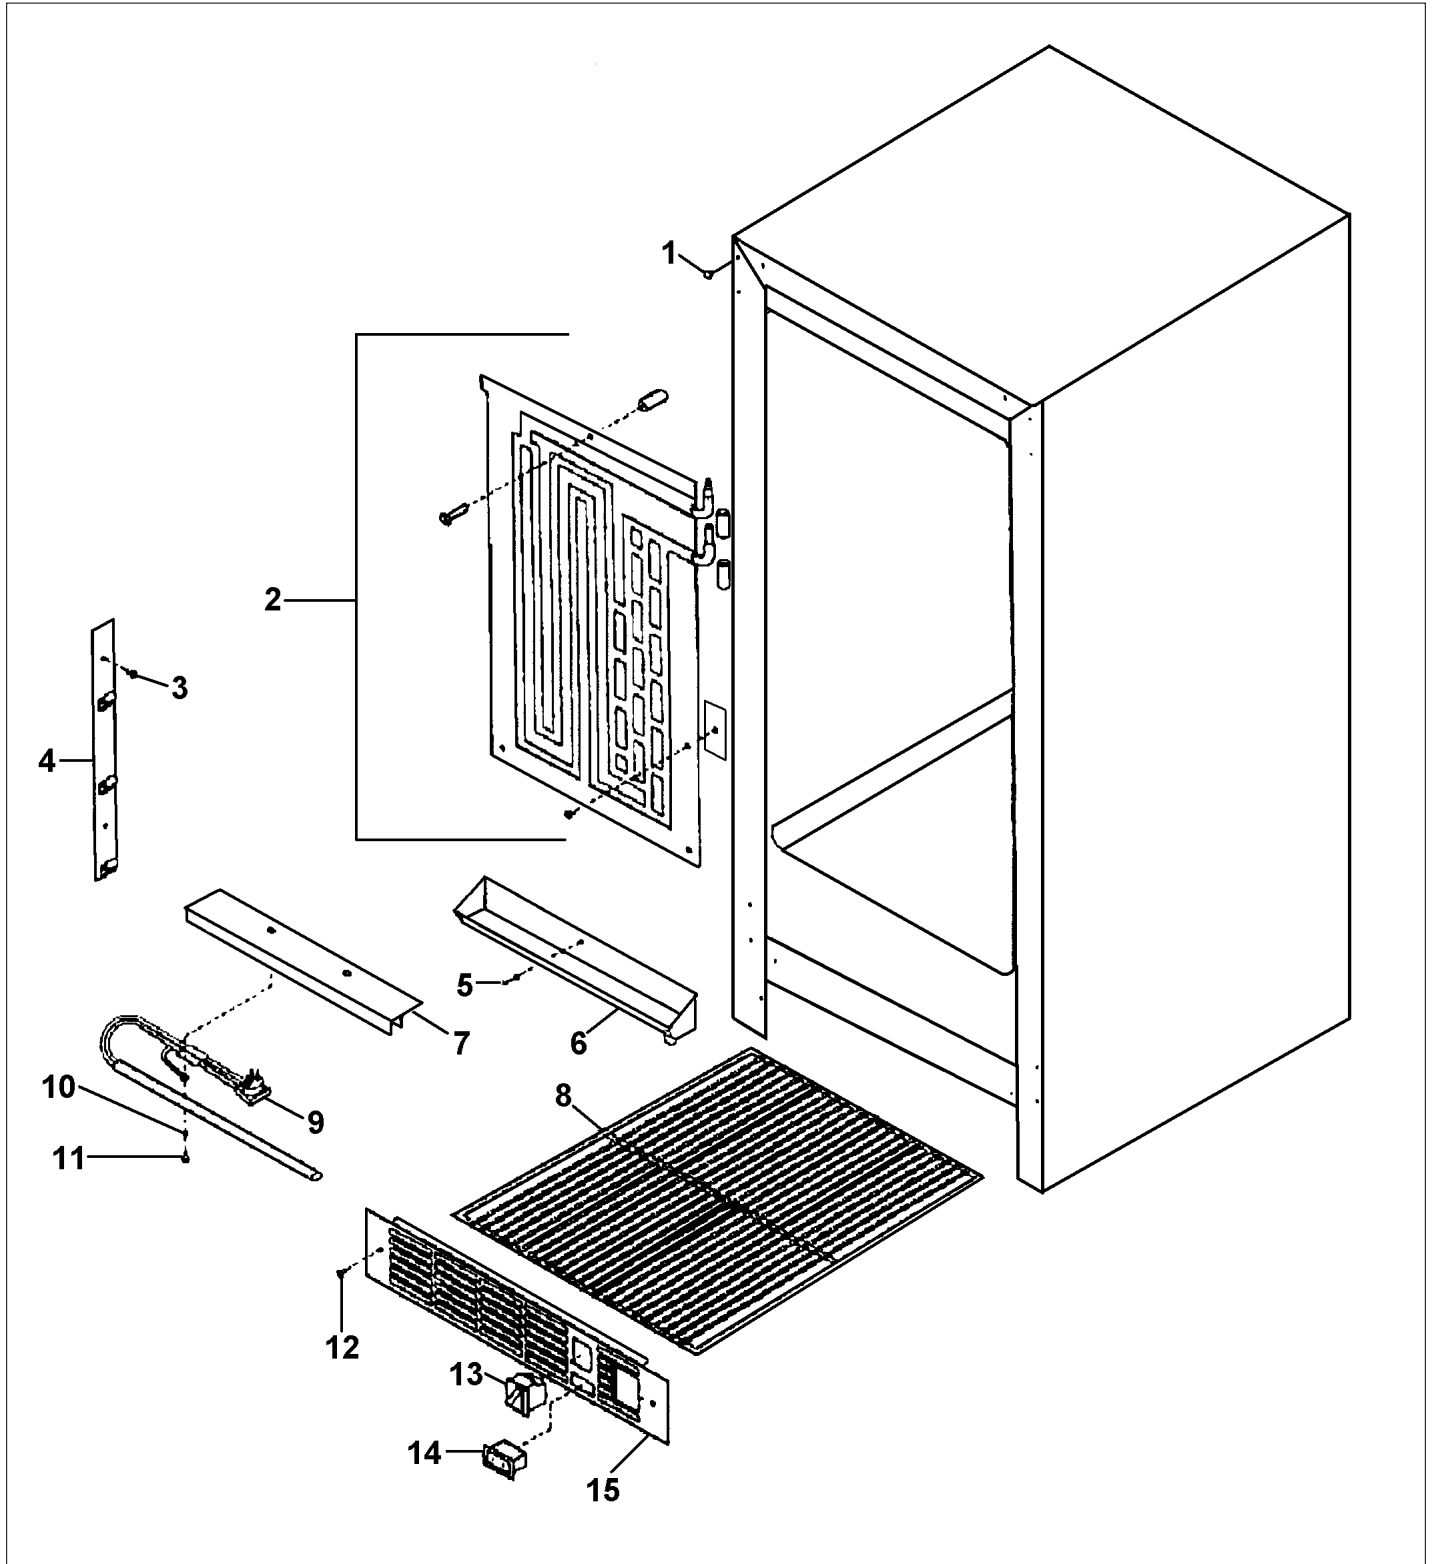

INTERNAL COMPONENTS-VIEW 2

Item	Part No.	Name	Qty	Uom	NOTES
1	PW300138	HOLE PLUG	1	EA	Not available online / Call for pricing and availability
2	PW240036	EVAPORATOR ASSEMBLY 42243577	1	EA	
3	PW200004	SCREW LENS COVER 42243354	1	EA	
4	PW210026	RACK STRIP	1	EA	Not available online / Call for pricing and availability
5	PW200042	POP RIVET	1	EA	Not available online / Call for pricing and availability
6	PW210027	DRIP TRAY (42242903)	1	EA	
7	PW240037	LIGHT EXTRUSION 41005657	1	EA	
8	PW210028	WIRE SHELF 42243598	1	EA	
NI	PW210029	GLASS SHELF 42243597	1	EA	
NI	PW210030	WINE RACK 42243599	1	EA	
9	PS100007	AURA LIGHT ASSY (BLACK) 42245124	1	EA	
10	PW200043	LOCK WASHER	1	EA	Not available online / Call for pricing and availability
11	PW200008	SCREW, FRONT SHROUD	1	EA	Not available online / Call for pricing and availability
12	PW200003	SCREW 42242847 (PKG 20)	1	EA	
Not Shown	PW300144	SCREW, GRILLE - WH (VUIM) 42243104	1	EA	NO LONGER AVAILABLE, Not available online / Call for pricing and availability
13	PW240017	LIGHT SWITCH PLUNGER VUWC 42241373	1	EA	
PW2400 39	PW230012	LIGHT SWITCH, PLUNGER *BK* 42242915	1	EA	
14	PW240040	ON / OFF SWITCH	1	EA	
15	PW210031	GRILLE-BLACK 42242909	1	EA	