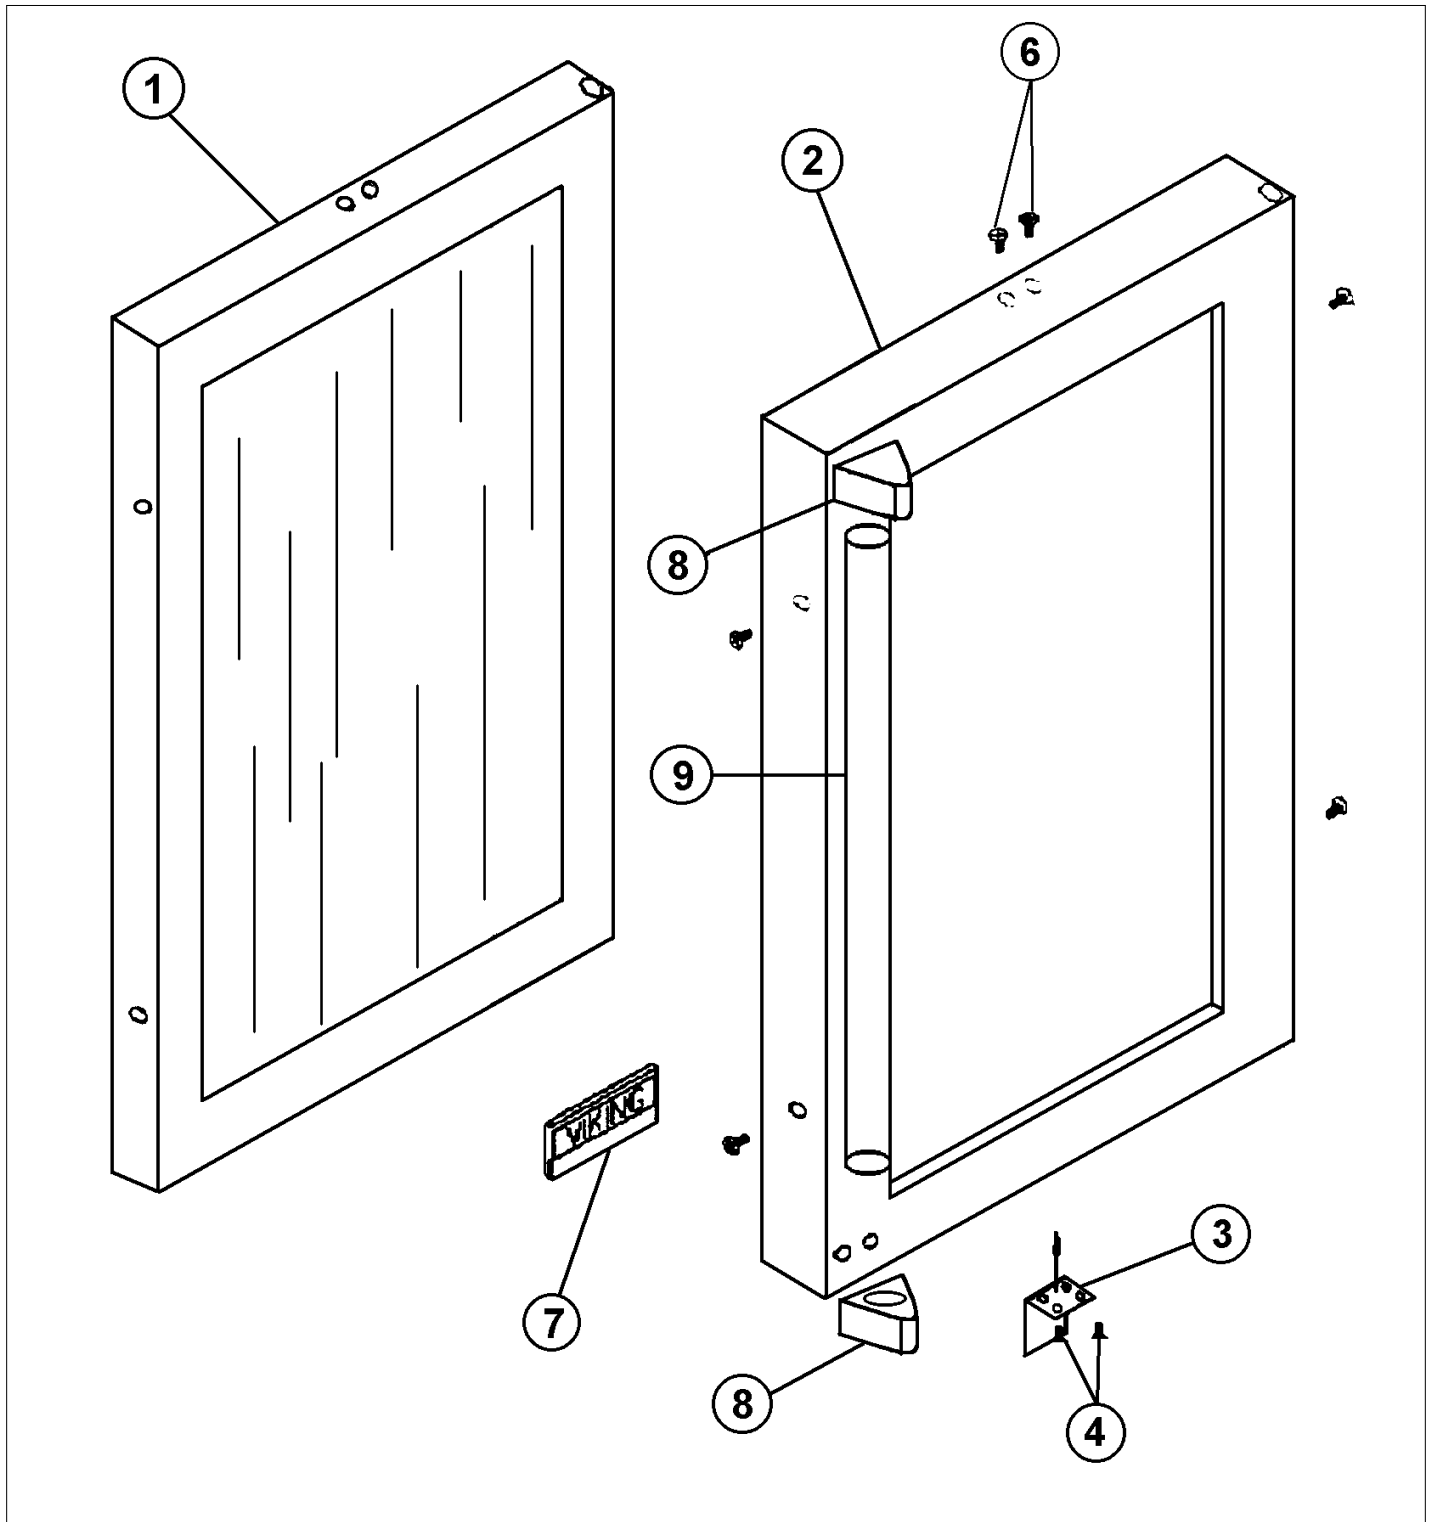

FLUTED GLASS DOOR