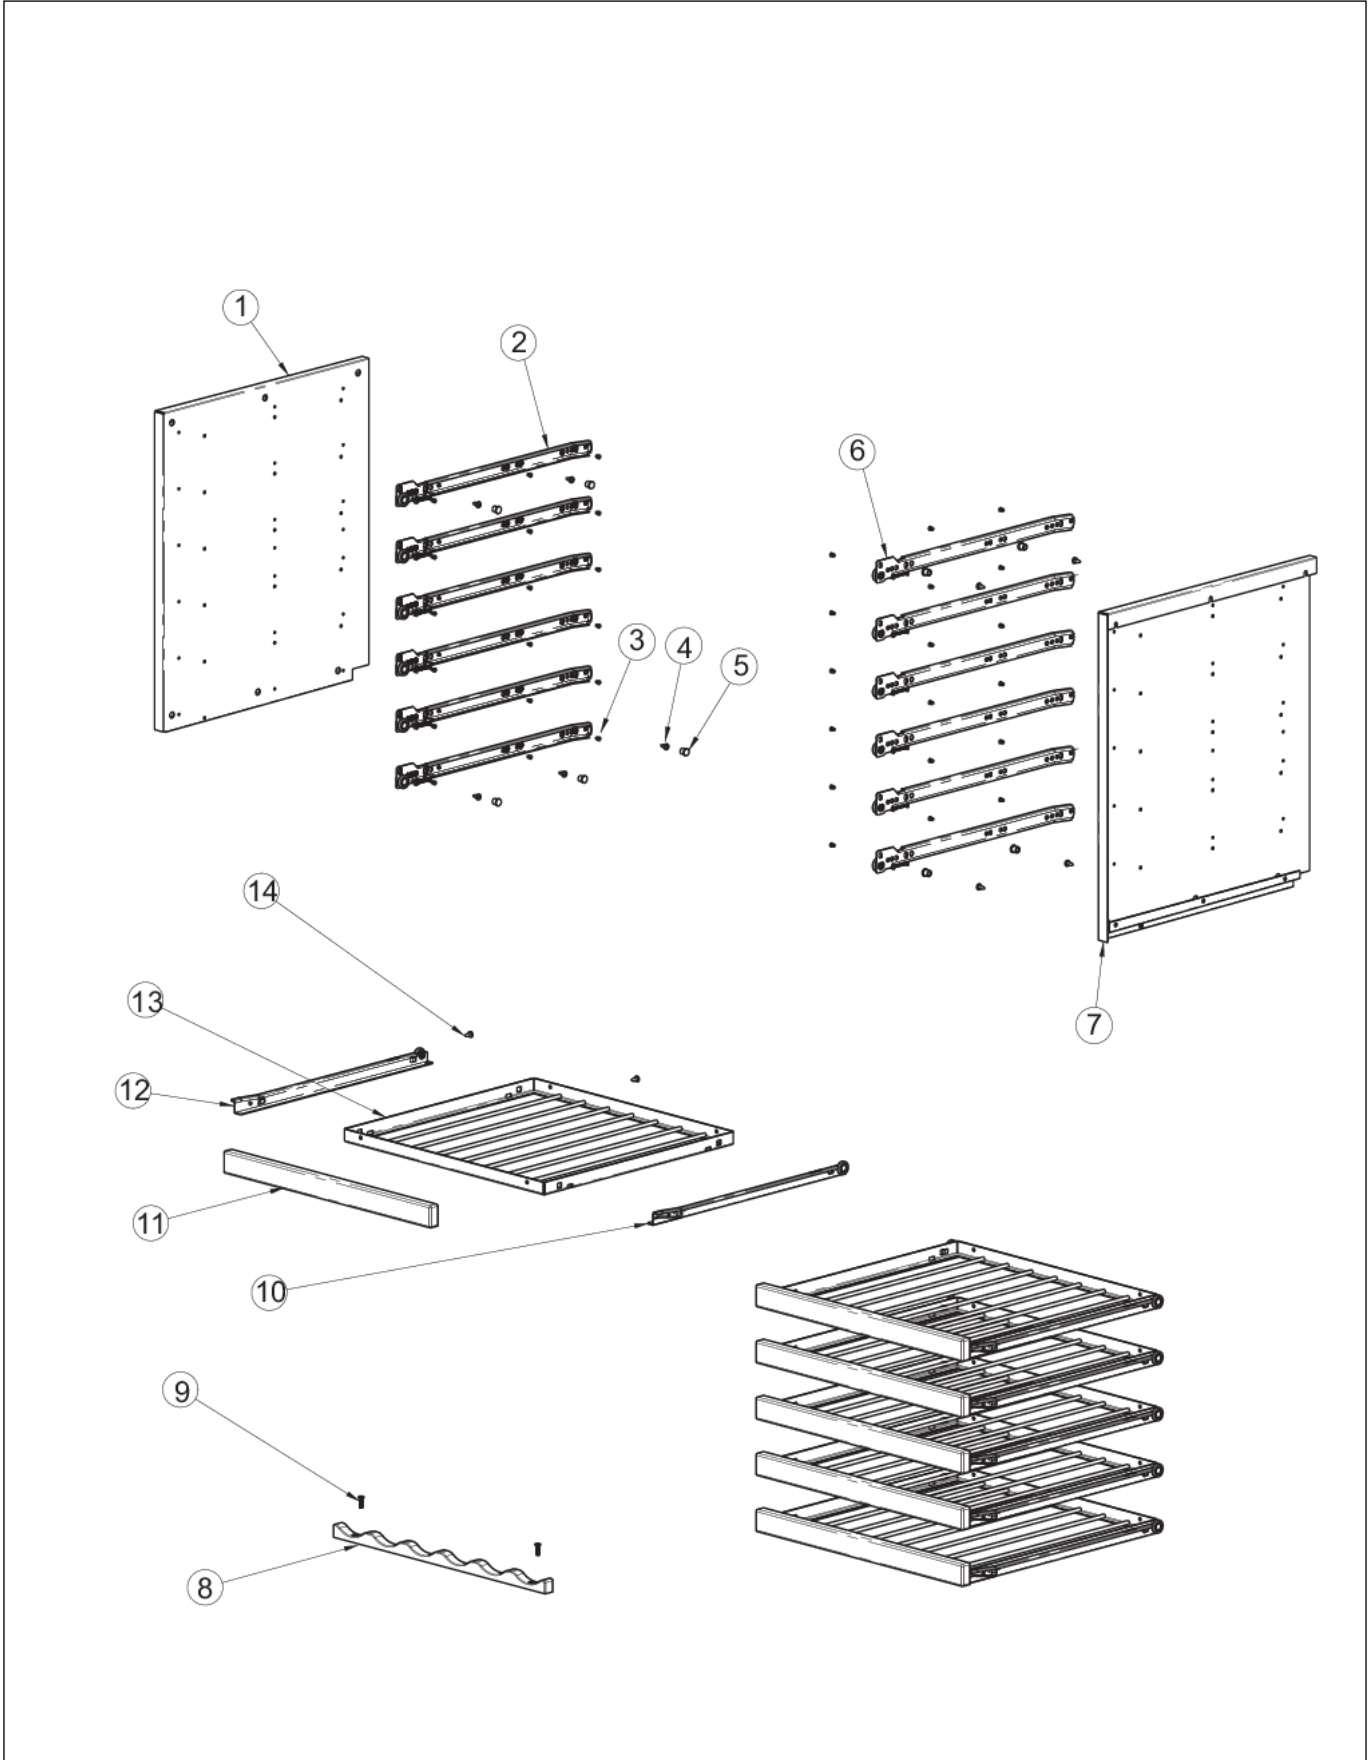

Item	Part No.	Name	Qty	Uom	NOTES
NI	PW240044	VUAR/DUAR141 AURA LIGHT	2	EA	
NI	010031-000	LEVELING LEG	4	EA	

CONTROL AREA

Item	Part No.	Name	Qty	Uom	NOTES
1	009483-000	EVAPORATOR TEMPERATURE THERMISTOR	1	EA	
2	007640-000	PLASTIC WIRE CLIP	2	EA	Not available online / Call for pricing and availability
3	009484-000	DISPLAY TEMPERATURE THERMISTOR	1	EA	
4	010057-000	SCREW, #6-20 X .75 SS	1	EA	
5	009485-000	MACHINE SCREW - SS	2	EA	
6	009486-000	#10 EXTERNAL TOOTH STAR WASHER, SS	2	EA	Not available online / Call for pricing and availability
7	028594-000	DISPLAY ASM BK, 24" WC SOLID DR.	1	EA	
Not Shown	028595-000	DISPLAY ASM BK, 24" WC GLASS DR.	1	EA	
8	009482-000	COMMUNICATION CABLE	1	EA	

INTERIOR SHELVING

Item	Part No.	Name	Qty	Uom	NOTES
1	010229-000	LINER SHIELD, LH - BL	1	EA	
2	010226-000	CABINET SIDE, LH - BK	6	EA	
3	010039-000	RIVET, 1/8" STEEL	36	EA	Not available online / Call for pricing and availability
4	009848-000	WALL CORNER PAD	12	EA	
5	010228-000	BUSHING 2620	4	EA	Not available online / Call for pricing and availability
6	022346-000	BAYONET MOUNT CABINET SLIDE, BLACK	1	EA	
7	010241-000	LINER SHIELD, RH - BL	1	EA	
8	PW210046	141 SERIES LOWER BOTTLE CRADLE	1	EA	
9	010236-000	10-32 X 3/4ø PHILLIPS COUNTERSUNK SCREW, ZN	2	EA	Not available online / Call for pricing and availability
10	010235-000	SHELF SLIDED, RH - BK	6	EA	
11	010233-000	FRONT NATURAL WOOD	1	EA	
12	010232-000	SHELF SLIDE, LH - BK	6	EA	
13	010231-000	RACK - BL	6	EA	
14	010230-000	SCREW, #8 X 1/2 PH PAN HEAD	12	EA	Not available online / Call for pricing and availability