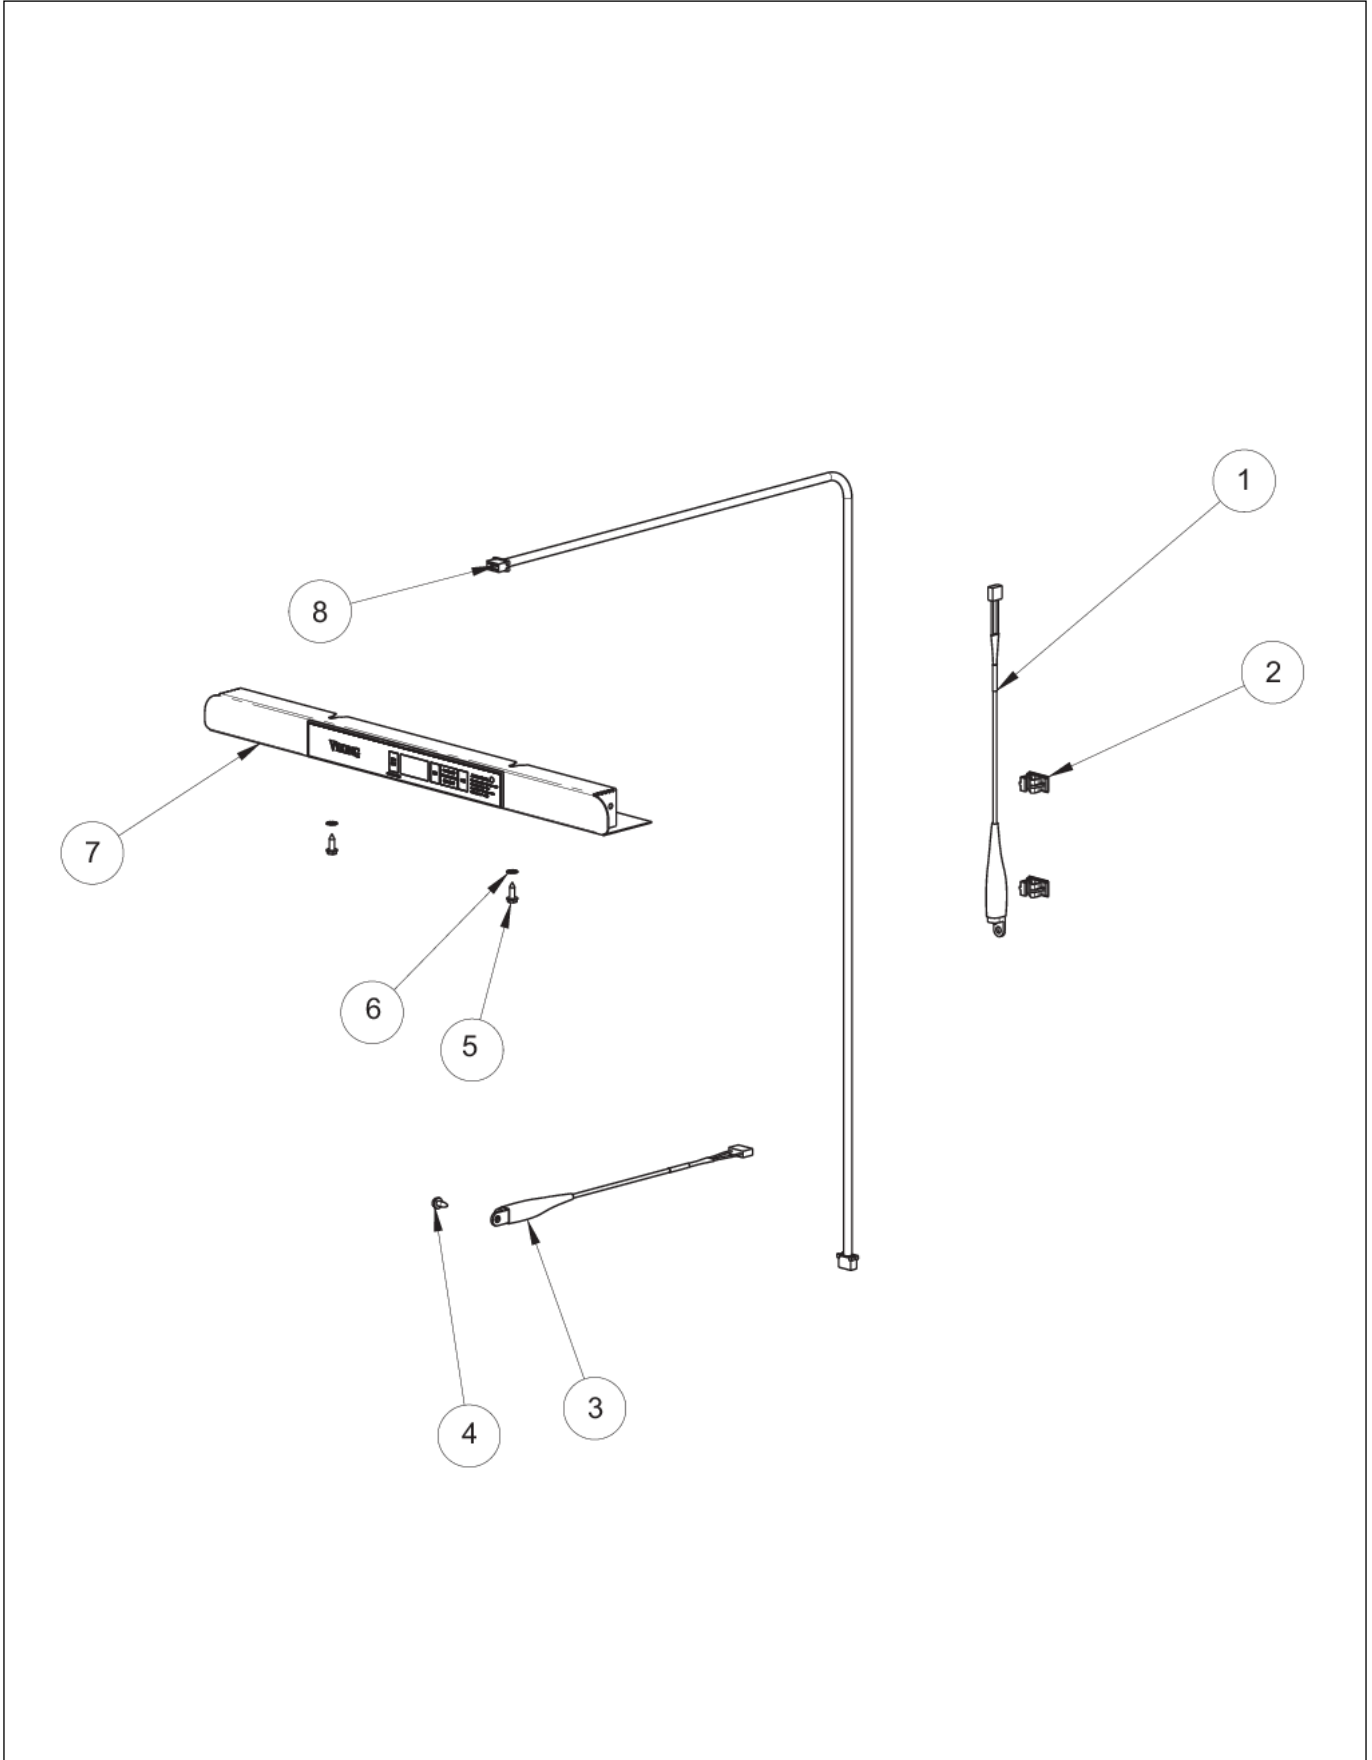

Item	Part No.	Name	Qty	Uom	NOTES
NI	PW240044	VUAR/DUAR141 AURA LIGHT	2	EA	
NI	010031-000	LEVELING LEG	4	EA	

CONTROL AREA

Item	Part No.	Name	Qty	Uom	NOTES
1	009483-000	EVAPORATOR TEMPERATURE THERMISTOR	1	EA	
2	007640-000	PLASTIC WIRE CLIP	2	EA	Not available online / Call for pricing and availability
3	009484-000	DISPLAY TEMPERATURE THERMISTOR	1	EA	
4	010057-000	SCREW, #6-20 X .75 SS	1	EA	
5	009485-000	MACHINE SCREW - SS	2	EA	
6	009486-000	#10 EXTERNAL TOOTH STAR WASHER, SS	2	EA	Not available online / Call for pricing and availability
7	028594-000	DISPLAY ASM BK, 24" WC SOLID DR.	1	EA	
Not Shown	028595-000	DISPLAY ASM BK, 24" WC GLASS DR.	1	EA	
8	009482-000	COMMUNICATION CABLE	1	EA	