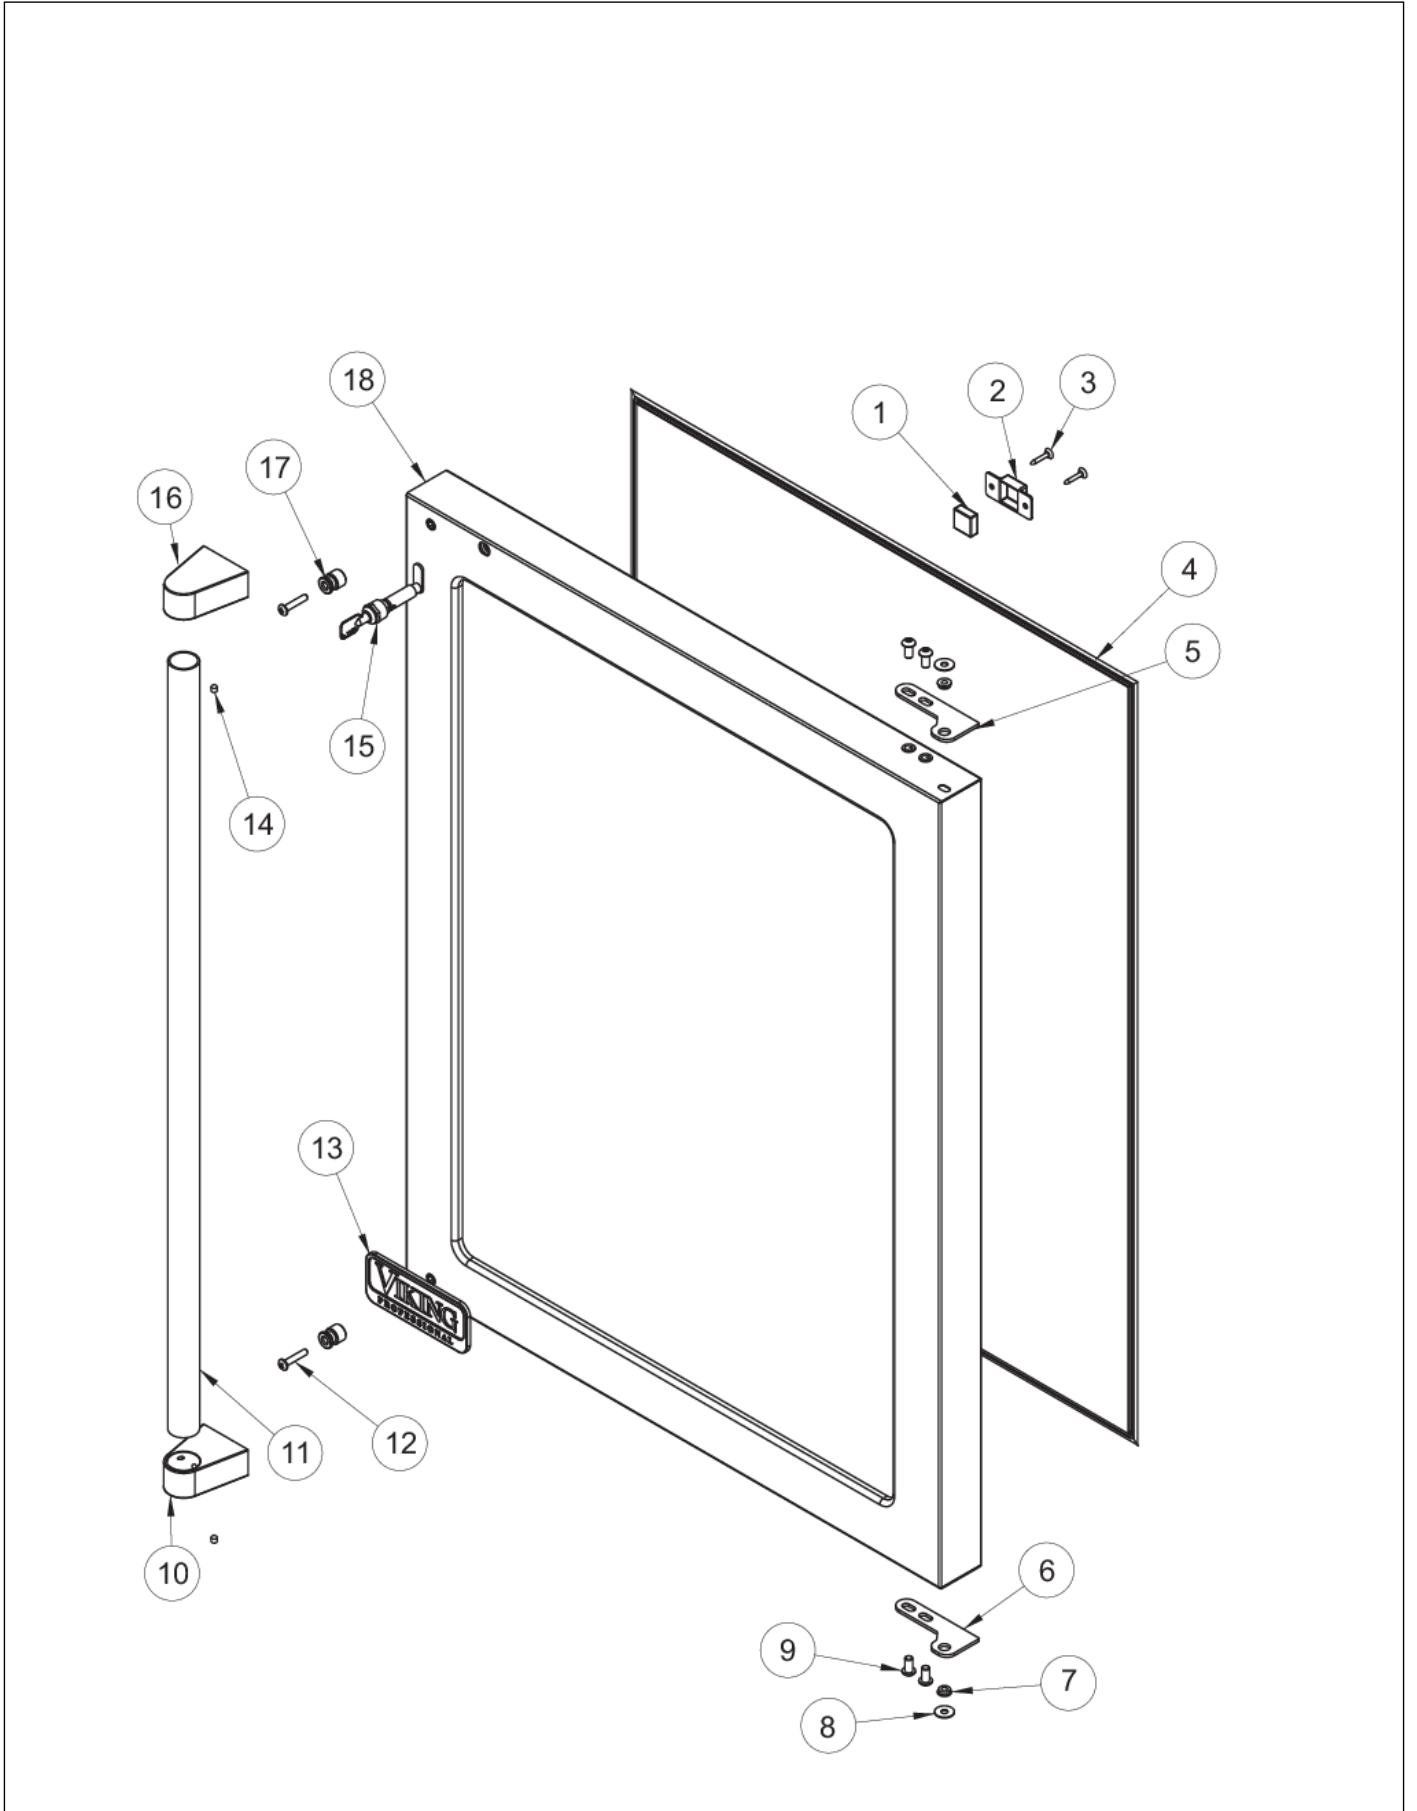

Item	Part No.	Name	Qty	Uom	NOTES
1	009759-000	DOOR SWITCH MAGNET	1	EA	
2	010216-000	DOOR SWITCH MAGNET RETAINER	1	EA	
3	010656-000	SCREW, #8 X 3/4 PH FLAT HEAD - BK	1	EA	
4	PW230124	MAGNETIC GASKET, BLACK	1	EA	
5	009760-000	HINGE ADAPTER, RIGHT TOP, SS	1	EA	
6	009757-000	HINGE ADAPTER, RIGHT BOTTOM,SS	1	EA	
7	009755-000	HINGE BUSHING	2	EA	
8	009761-000	WASHER, NYLON	2	EA	
9	010212-000	SCREW, 1/4-20 SS	4	EA	
10	010211-000	END CAP BOT W/SS	1	EA	
11	009519-000	HANDLE TUBE, SS	1	EA	
12	009643-000	SCREW	2	EA	
13	PS100055	Viking Nameplate	1	EA	
14	009644-000	SET SCREW	2	EA	
15	010215-000	LOCK, DOOR	1	EA	
16	009669-000	END CAP W/SET SCREW	1	EA	
17	059239-000	MARVEL# 34360-002, STANDOFF, HANDLE	2	EA	
18	010686-000	DOOR ASSEMBLY - RT W/LOCK	1	EA	
Not Shown	009530-000	RIGHT HAND DOOR ASSEMBLY, CLEAR, FOR 6BARE615	1	EA	
Not Shown	010687-000	DOOR ASSEMBLY - LT W/LOCK	1	EA	
Not Shown	009531-000	DOOR ASSEMBLY - LH CLEAR GLASS	1	EA	Not available online / Call for pricing and availability
Not Shown	010688-000	DOOR ASSY, RT W/LOCK	1	EA	Not available online / Call for pricing and availability
Not Shown	009532-000	DOOR ASSEMBLY - RH FLUTED GLASS	1	EA