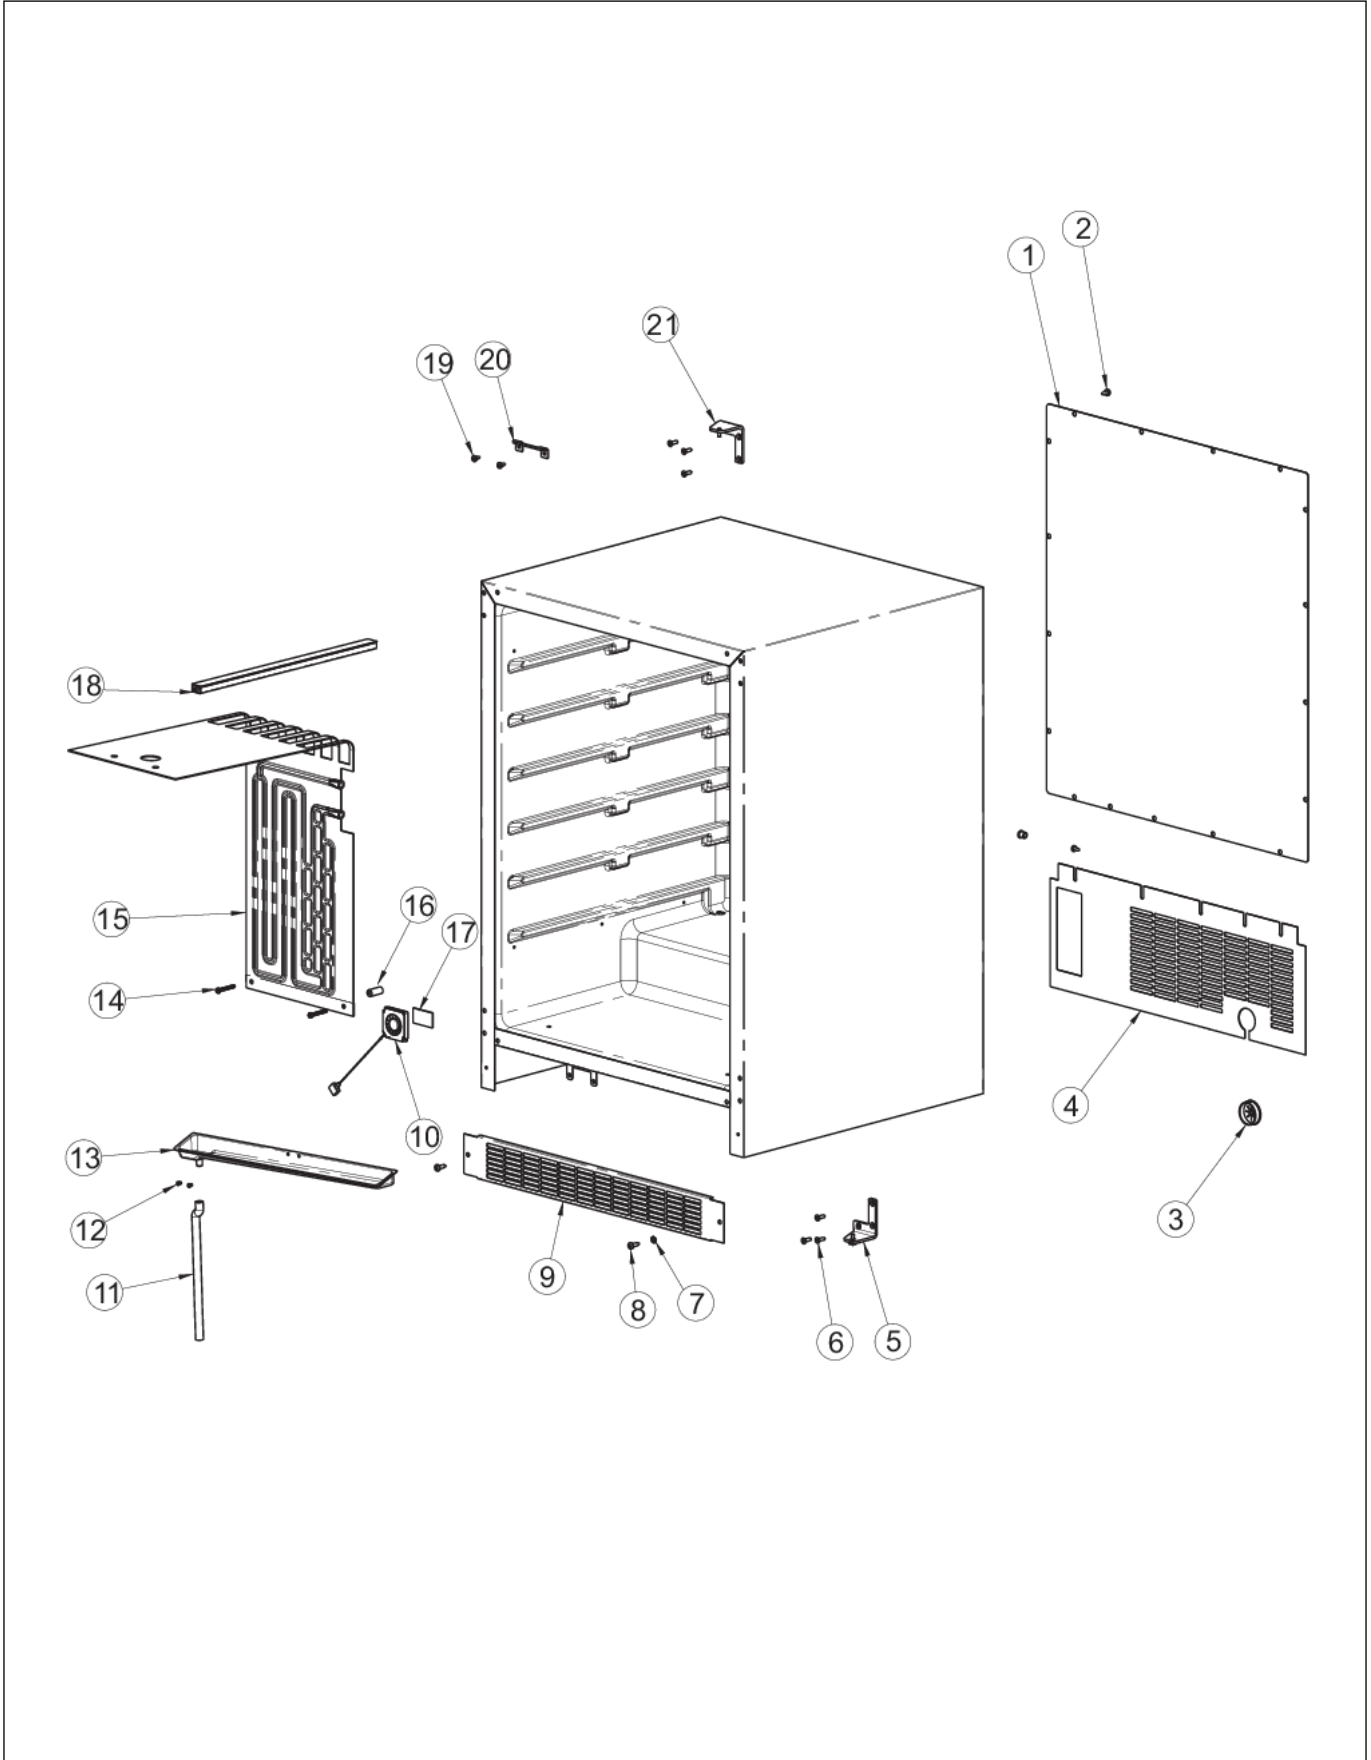

CABINET AREA

Item	Part No.	Name	Qty	Uom	NOTES
1	009926-000	BACK PANEL SERV ASM	1	EA	Not available online / Call for pricing and availability
2	009924-000	WASHER HD SCREW - ZN	17	EA	
3	009487-000	BUSHING	1	EA	
4	010073-000	SUBS TO 009488-000 - BACK SHROUD - GS	1	EA	
5	010702-000	STANDARD HINGE, RIGHT BOTTOM, CHROME	1	EA	
6	010236-000	10-32 X 3/4ø PHILLIPS COUNTERSUNK SCREW, ZN	6	EA	Not available online / Call for pricing and availability
7	010069-000	LOCK WASHER	2	EA	
8	009489-000	#12 X 3/4 TYPE AB PHILLIPS SCREW, BLACK	2	EA	
9	PS100115	LOUVERED GRILLE SERV ASM - BK	1	EA	
9	010070-000	LOUVERED GRILLE, SS	1	EA	
10	009747-000	EVAPORATOR FAN	1	EA	
11	PW240045	SERV. ASSY BLACK DRAIN TUBE 42244609	1	EA	
12	PW200019	POP RIVET	2	EA	Not available online / Call for pricing and availability
13	PS100083	DRIP TRAY, BLACK 142 WC 42244429	1	EA	
14	PW200007	SCREW, EVAPOR. (VUWC140)* 08204902	2	EA	NO LONGER AVAILABLE
15	PW240046	141 SERIES BLACK EVAP ASSY (42244920)	1	EA	
16	010028-000	1" SPACER - BK	2	EA	
17	010245-000	DOUBLEE SIDED TAPE, 1.75"	1	EA	
18	009894-000	WIRE CONDUIT	1	EA	
19	010698-000	SCREW, #10 X .5 ZN	2	EA	Not available online / Call for pricing and availability
20	PW220015	LOCK CATCH BRACKET (BLACK)	1	EA	
21	010695-000	STANDARD HINGE, RIGHT TOP, CHROME	1	EA