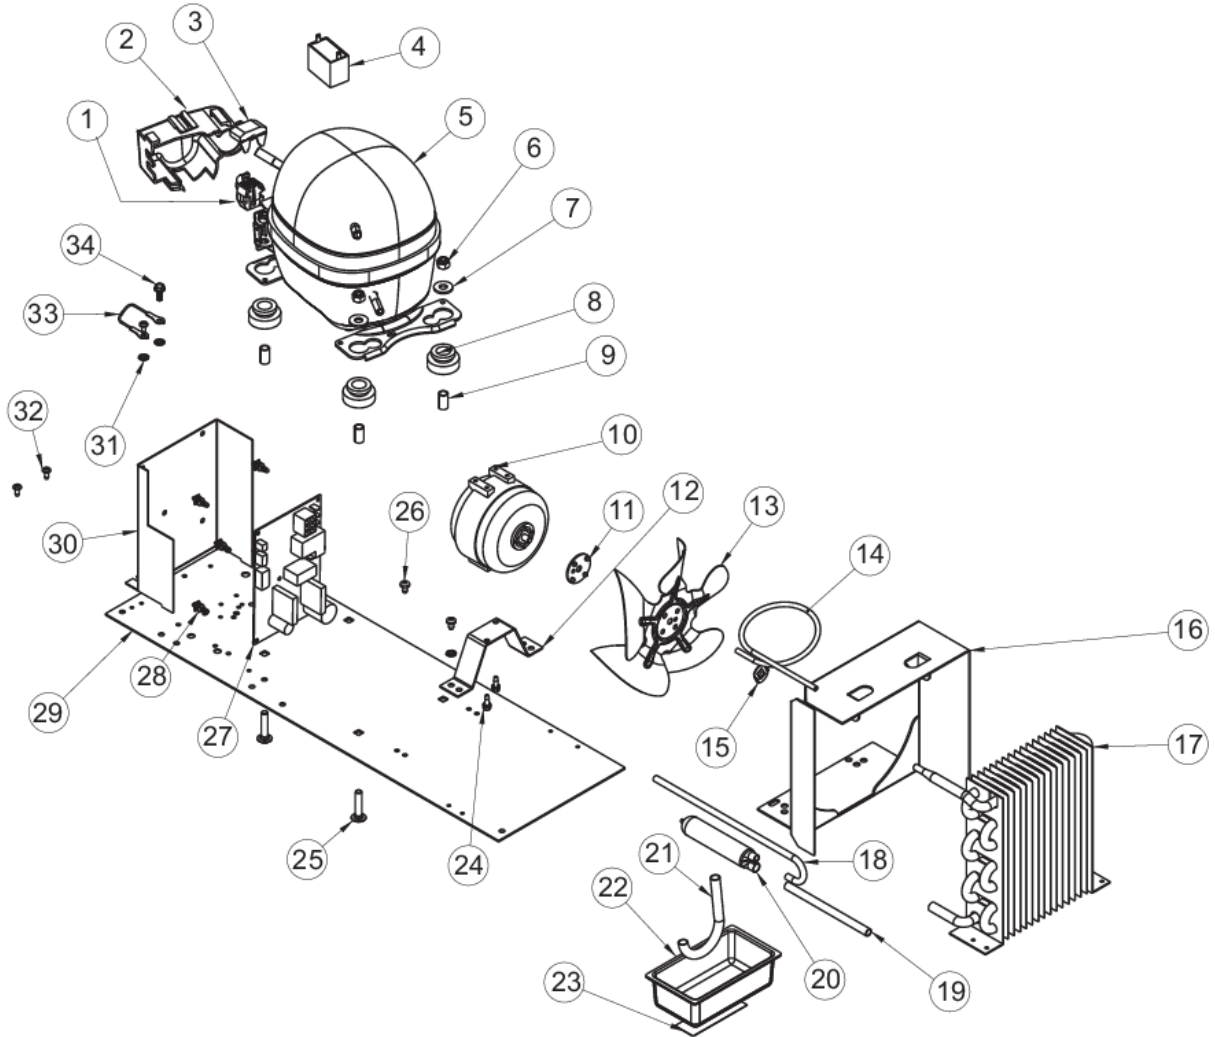

Item	Part No.	Name	Qty	Uom	NOTES
22	PW210014	DRIP PAN ASSY. (VUWC140)*42242055	1	EA	
23	010079-000	TAPE - WH	1	EA	
24	009509-000	#8-36 SCREW	2	EA	Not available online / Call for pricing and availability
25	PW200023	CARRIAGE BOLT	4	EA	NO LONGER AVAILABLE
26	PW200021	SCREW	4	EA	
27	009511-000	ELECTRONIC CONTROL BOARD AND BRACKET ASM	1	EA	
28	009513-000	STANDOFF	5	EA	
29	PW210011	BASEPLATE (VUWC140)	1	EA	
30	009514-000	CONTROL BOARD MOUNTING BRACKET	1	EA	
31	PW200029	SCREW	4	EA	NO LONGER AVAILABLE
32	PW300274	WASHER, INDOOR	2	EA	NO LONGER AVAILABLE
33	PW300137	Ground Wire	1	EA	Not available online / Call for pricing and availability
34	009515-000	#10-32 x 1/2 HEX WASHER HEAD SCREW	1	EA	
NI	003835-000	#6-20 X 1/2ø PHILLIPS PAN HEAD SCREW, SS	1	EA	Not available online / Call for pricing and availability