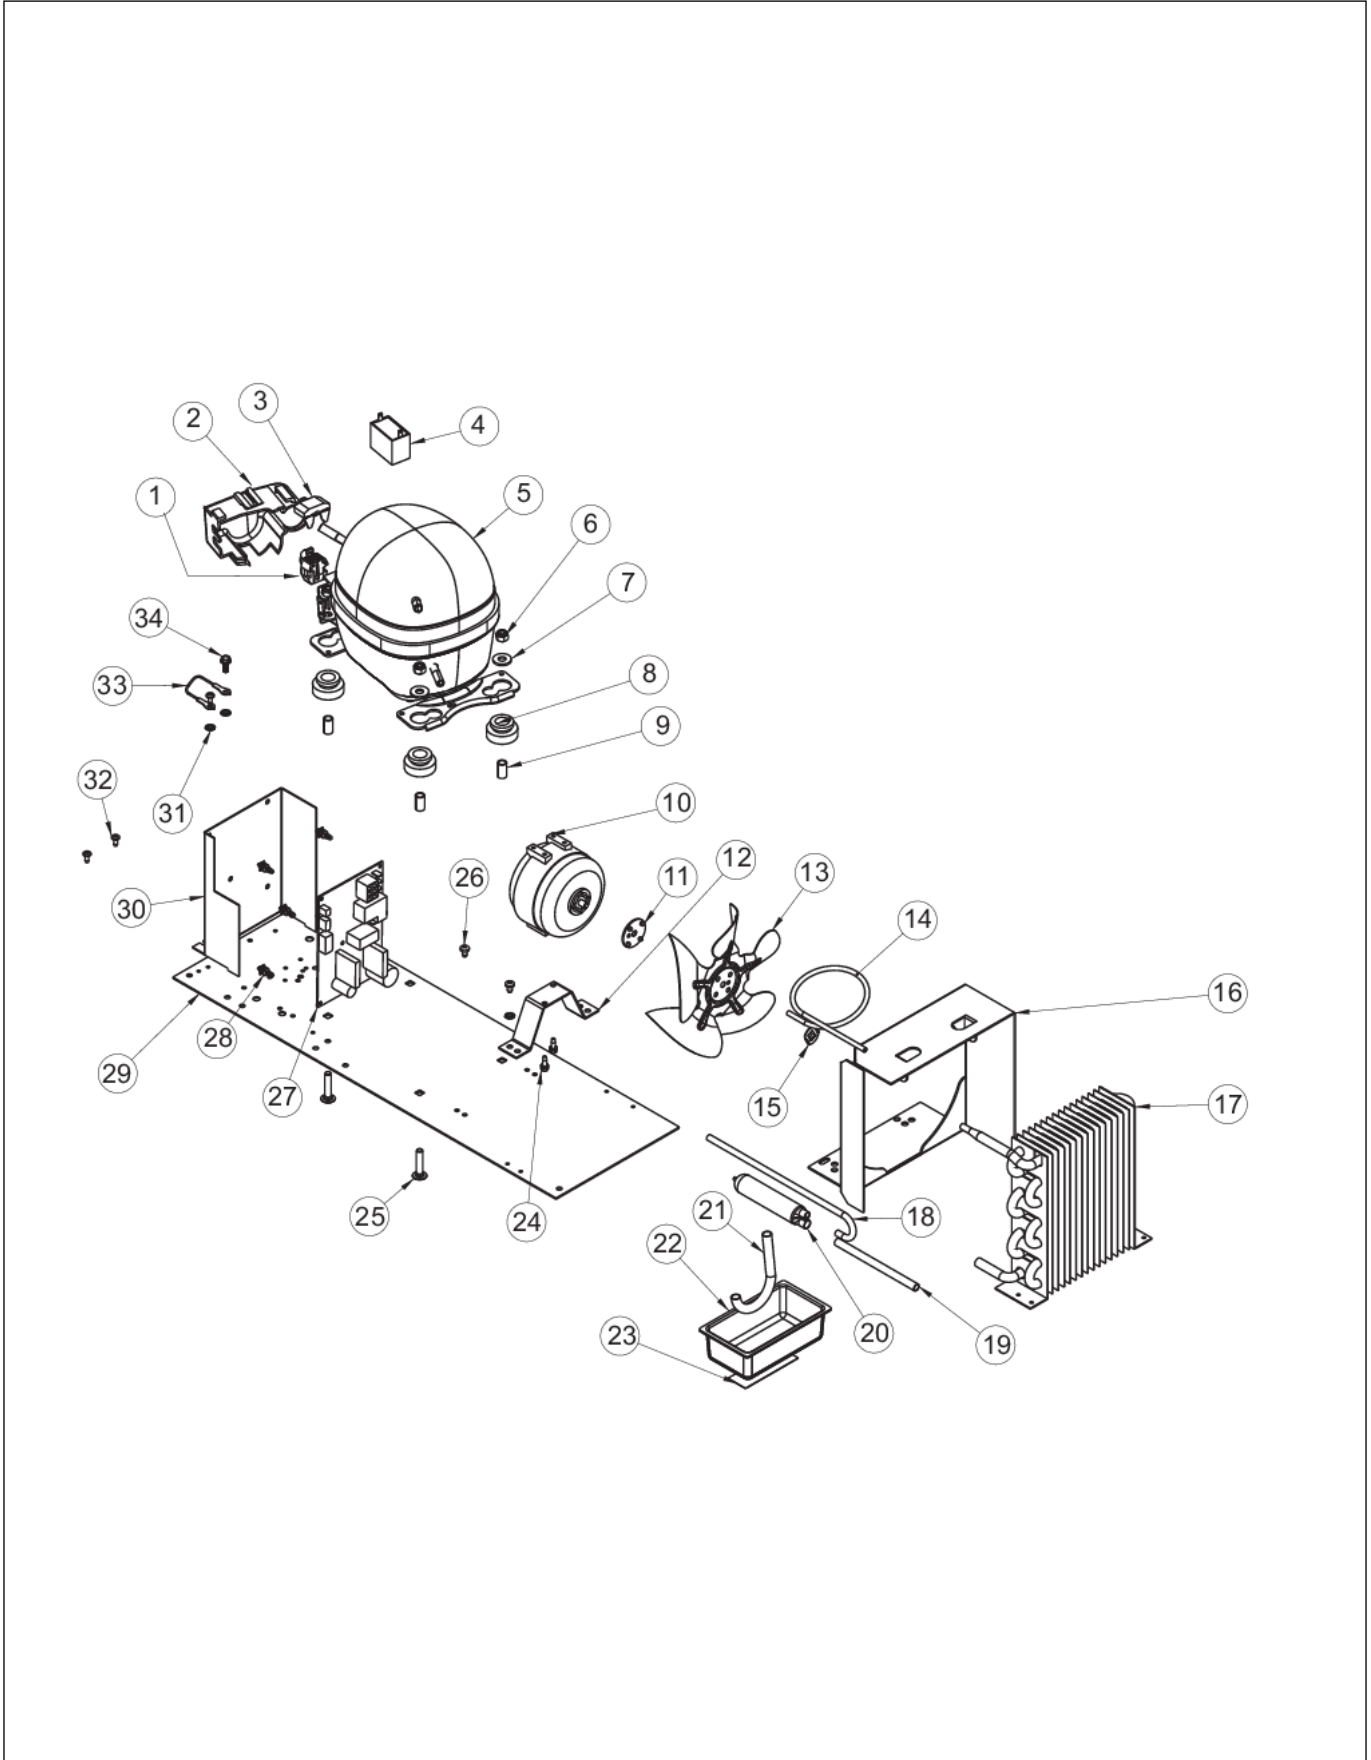

LOWER UNIT AREA

Item	Part No.	Name	Qty	Uom	NOTES
1	PS100021	PTC RELAY (42245131) 152 WC	1	EA	
2	009507-000	RELAY COVER	1	EA	Not available online / Call for pricing and availability
3	PS100020	OVERLOAD (42245133) 152 WC	1	EA	
4	PS100023	RUN CAPACITOR (42245134) 152 WC	1	EA	
5	PW200040	COMPRESSOR ASSEMBLY 42242580	1	EA	
6	PW200017	LOCK NUT .25-.20 UNC	3	EA	NO LONGER AVAILABLE, Not available online / Call for pricing and availability
7	PW200018	FLAT WASHER	3	EA	
8	010208-000	SLEEVE (INCLUDED WITH COMPRESSOR)	4	EA	Not available online / Call for pricing and availability
9	010209-000	SLEEVE (INCLUDED WITH COMPRESSOR)	4	EA	Not available online / Call for pricing and availability
10	PW240005	FAN/MTR ASSY COMPLETE VUWC	1	EA	
11	PW240005	FAN/MTR ASSY COMPLETE VUWC	1	EA	
12	PW240005	FAN/MTR ASSY COMPLETE VUWC	1	EA	
13	PW200037	FAN BLADE	1	EA	
14	007638-000	COPPER TUBING	1	EA	Not available online / Call for pricing and availability
15	PW240005	FAN/MTR ASSY COMPLETE VUWC	1	EA	
16	PW210013	FAN SHROUD (VUWC140) 42241349	1	EA	NO LONGER AVAILABLE
17	PW300159	CONDENSER ASSY	1	EA	
18	009808-000	COPPER TUBE (42247551)	1	EA	
19	009810-000	DRYER TUBE	1	EA	
20	PW240003	DRIER ASSY VUWC140	1	EA	
21	PW220009	DRAIN TUBE J-TRAP (42242901)	1	EA