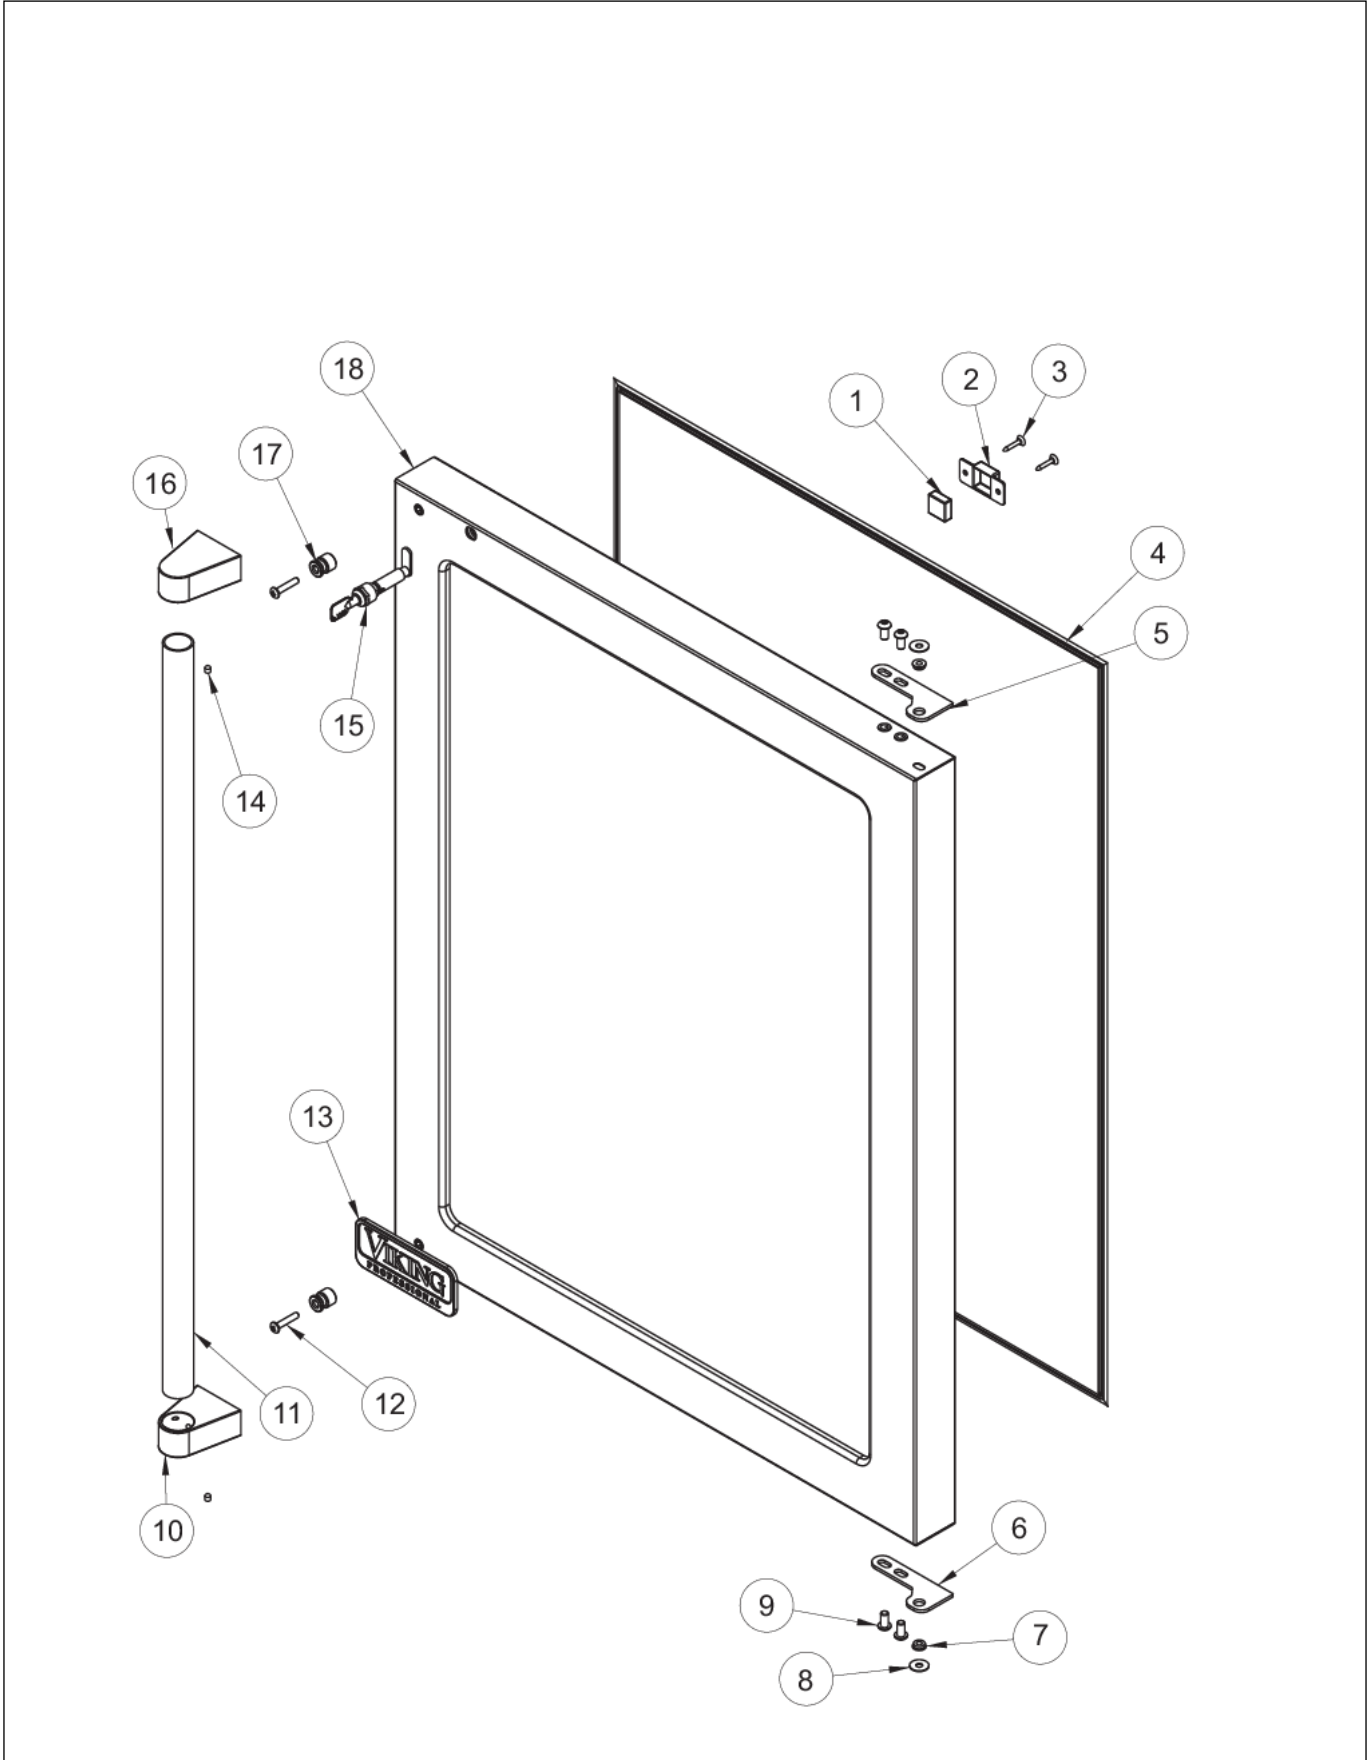

PRO GLASS DOOR

Item	Part No.	Name	Qty	Uom	NOTES
1	009759-000	DOOR SWITCH MAGNET	1	EA	
2	010216-000	DOOR SWITCH MAGNET RETAINER	1	EA	
3	010656-000	SCREW, #8 X 3/4 PH FLAT HEAD - BK	1	EA	
4	PW230124	MAGNETIC GASKET, BLACK	1	EA	
5	009760-000	HINGE ADAPTER, RIGHT TOP, SS	1	EA	
6	009757-000	HINGE ADAPTER, RIGHT BOTTOM,SS	1	EA	
7	009755-000	HINGE BUSHING	2	EA	
8	009761-000	WASHER, NYLON	2	EA	
9	010212-000	SCREW, 1/4-20 SS	4	EA	
10	010211-000	END CAP BOT W/SS	1	EA	
11	009519-000	HANDLE TUBE, SS	1	EA	
12	009643-000	SCREW	2	EA	
13	PS100055	Viking Nameplate	1	EA	
14	009644-000	SET SCREW	2	EA	
15	010215-000	LOCK, DOOR	1	EA	
16	009669-000	END CAP W/SET SCREW	1	EA	
17	059239-000	MARVEL# 34360-002, STANDOFF, HANDLE	2	EA	
18	010686-000	DOOR ASSEMBLY - RT W/LOCK	1	EA	
Not Shown	009530-000	RIGHT HAND DOOR ASSEMBLY, CLEAR, FOR 6BARE615	1	EA	
Not Shown	010687-000	DOOR ASSEMBLY - LT W/LOCK	1	EA	
Not Shown	009531-000	DOOR ASSEMBLY - LH CLEAR GLASS	1	EA	Not available online / Call for pricing and availability
Not Shown	010688-000	DOOR ASSY, RT W/LOCK	1	EA	Not available online / Call for pricing and availability
Not Shown	009532-000	DOOR ASSEMBLY - RH FLUTED GLASS	1	EA