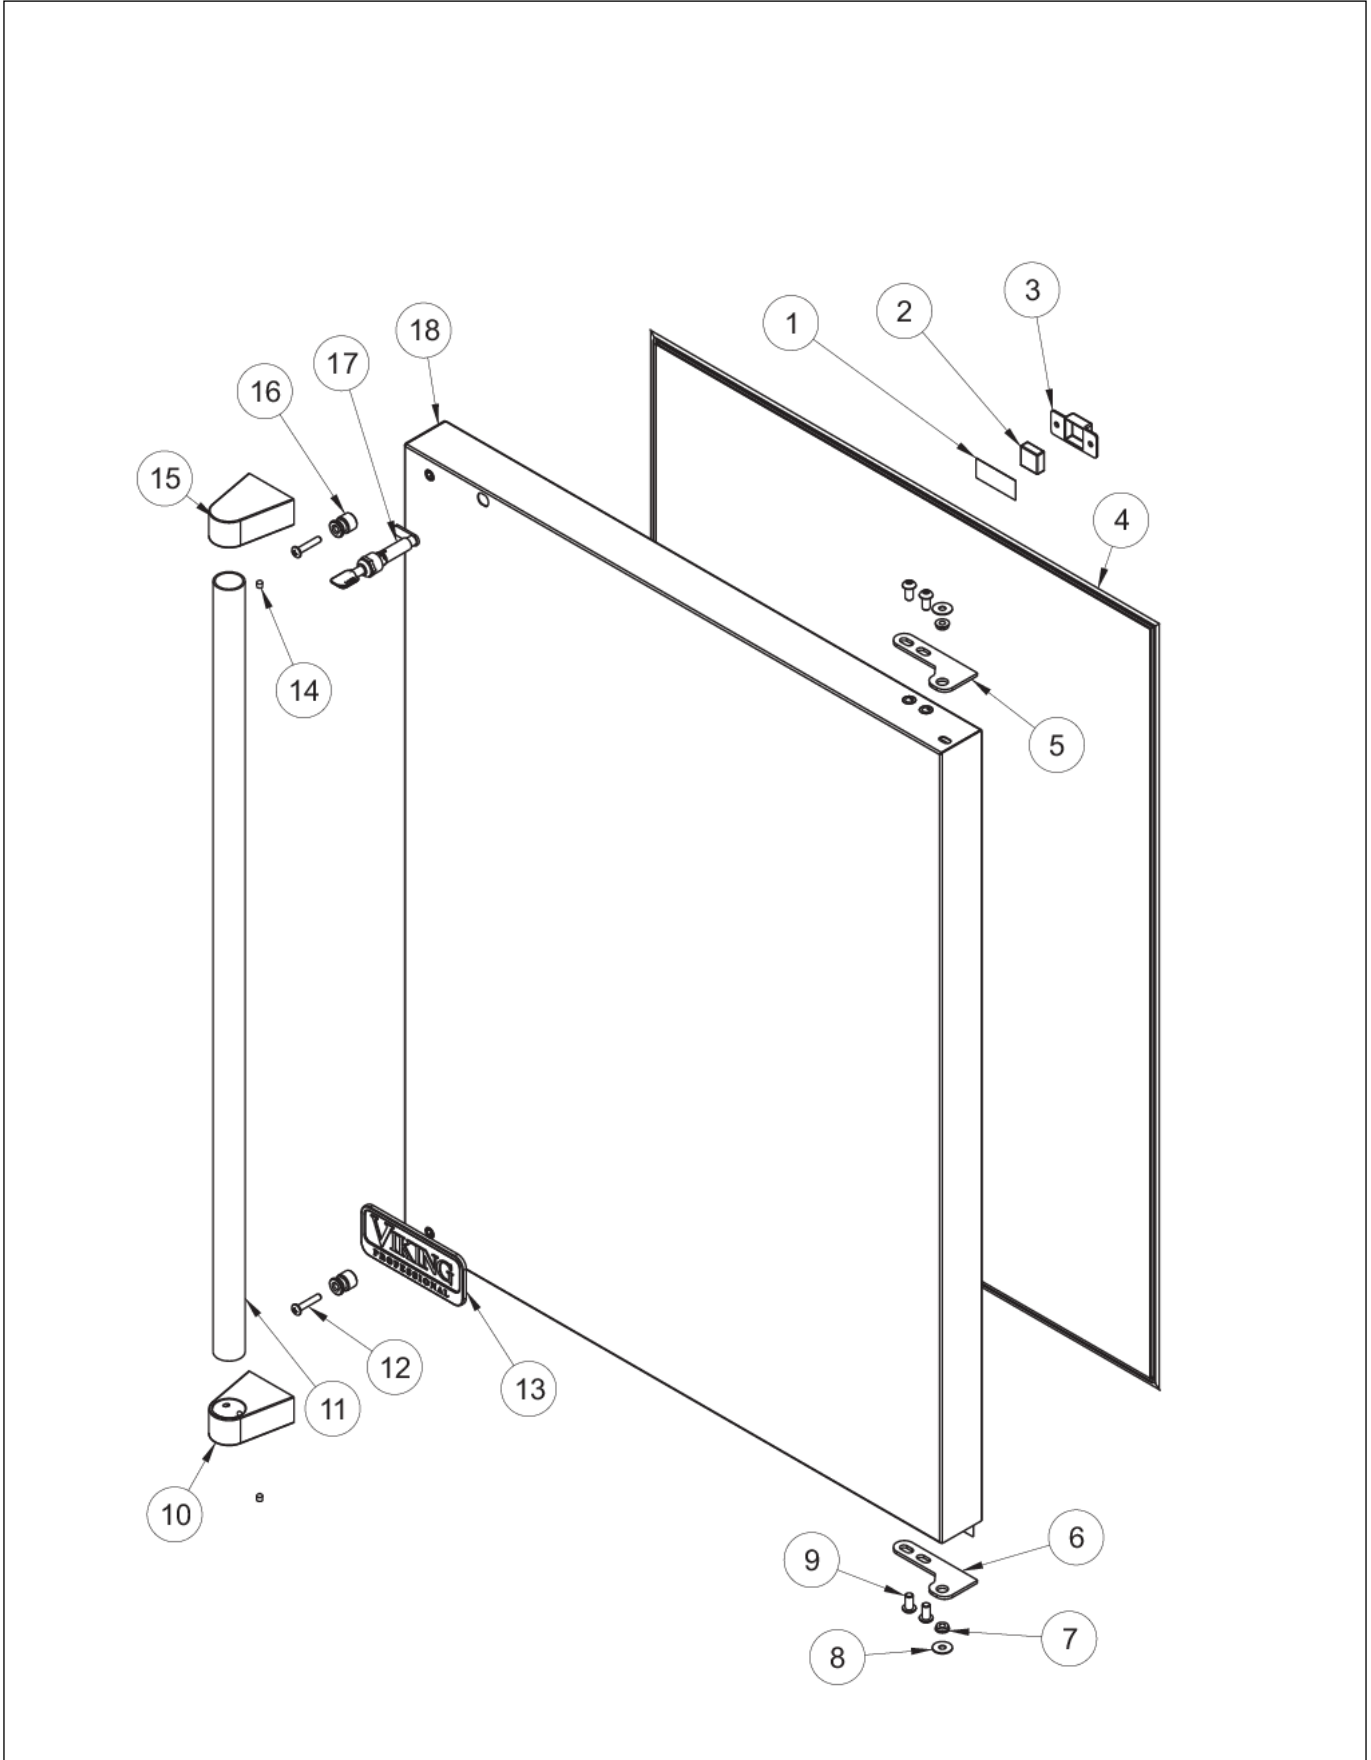

PRO SOLID DOOR

Item	Part No.	Name	Qty	Uom	NOTES
1	009762-000	3M TAPE, 1.75"	1	EA	
2	009759-000	DOOR SWITCH MAGNET	1	EA	
3	010668-000	RETAINER, MAGNET	1	EA	
Not Shown	010216-000	DOOR SWITCH MAGNET RETAINER	1	EA	
4	PW230005	GASKET, DOOR (VUWC140) * 42241280	1	EA	
Not Shown	PW230124	MAGNETIC GASKET, BLACK	1	EA	
5	009760-000	HINGE ADAPTER, RIGHT TOP, SS	1	EA	
6	009757-000	HINGE ADAPTER, RIGHT BOTTOM,SS	1	EA	
7	009755-000	HINGE BUSHING	2	EA	
8	009761-000	WASHER, NYLON	2	EA	
9	010212-000	SCREW, 1/4-20 SS	4	EA	
10	010211-000	END CAP BOT W/SS	1	EA	
11	009519-000	HANDLE TUBE, SS	1	EA	
12	009643-000	SCREW	2	EA	
13	PS100055	Viking Nameplate	1	EA	
14	009644-000	SET SCREW	2	EA	
15	009669-000	END CAP W/SET SCREW	1	EA	
16	059239-000	MARVEL# 34360-002, STANDOFF, HANDLE	2	EA	
17	010215-000	LOCK, DOOR	1	EA	
18	010692-000	DOOR ASSEMBLY - RT W/LOCK	1	EA	
Not Shown	009528-000	DOOR ASSEMBLY - RT	1	EA	
Not Shown	010693-000	DOOR ASSEMBLY - LT W/LOCK	1	EA	
Not Shown	009529-000	DOOR ASSEMBLY - LT	1	EA