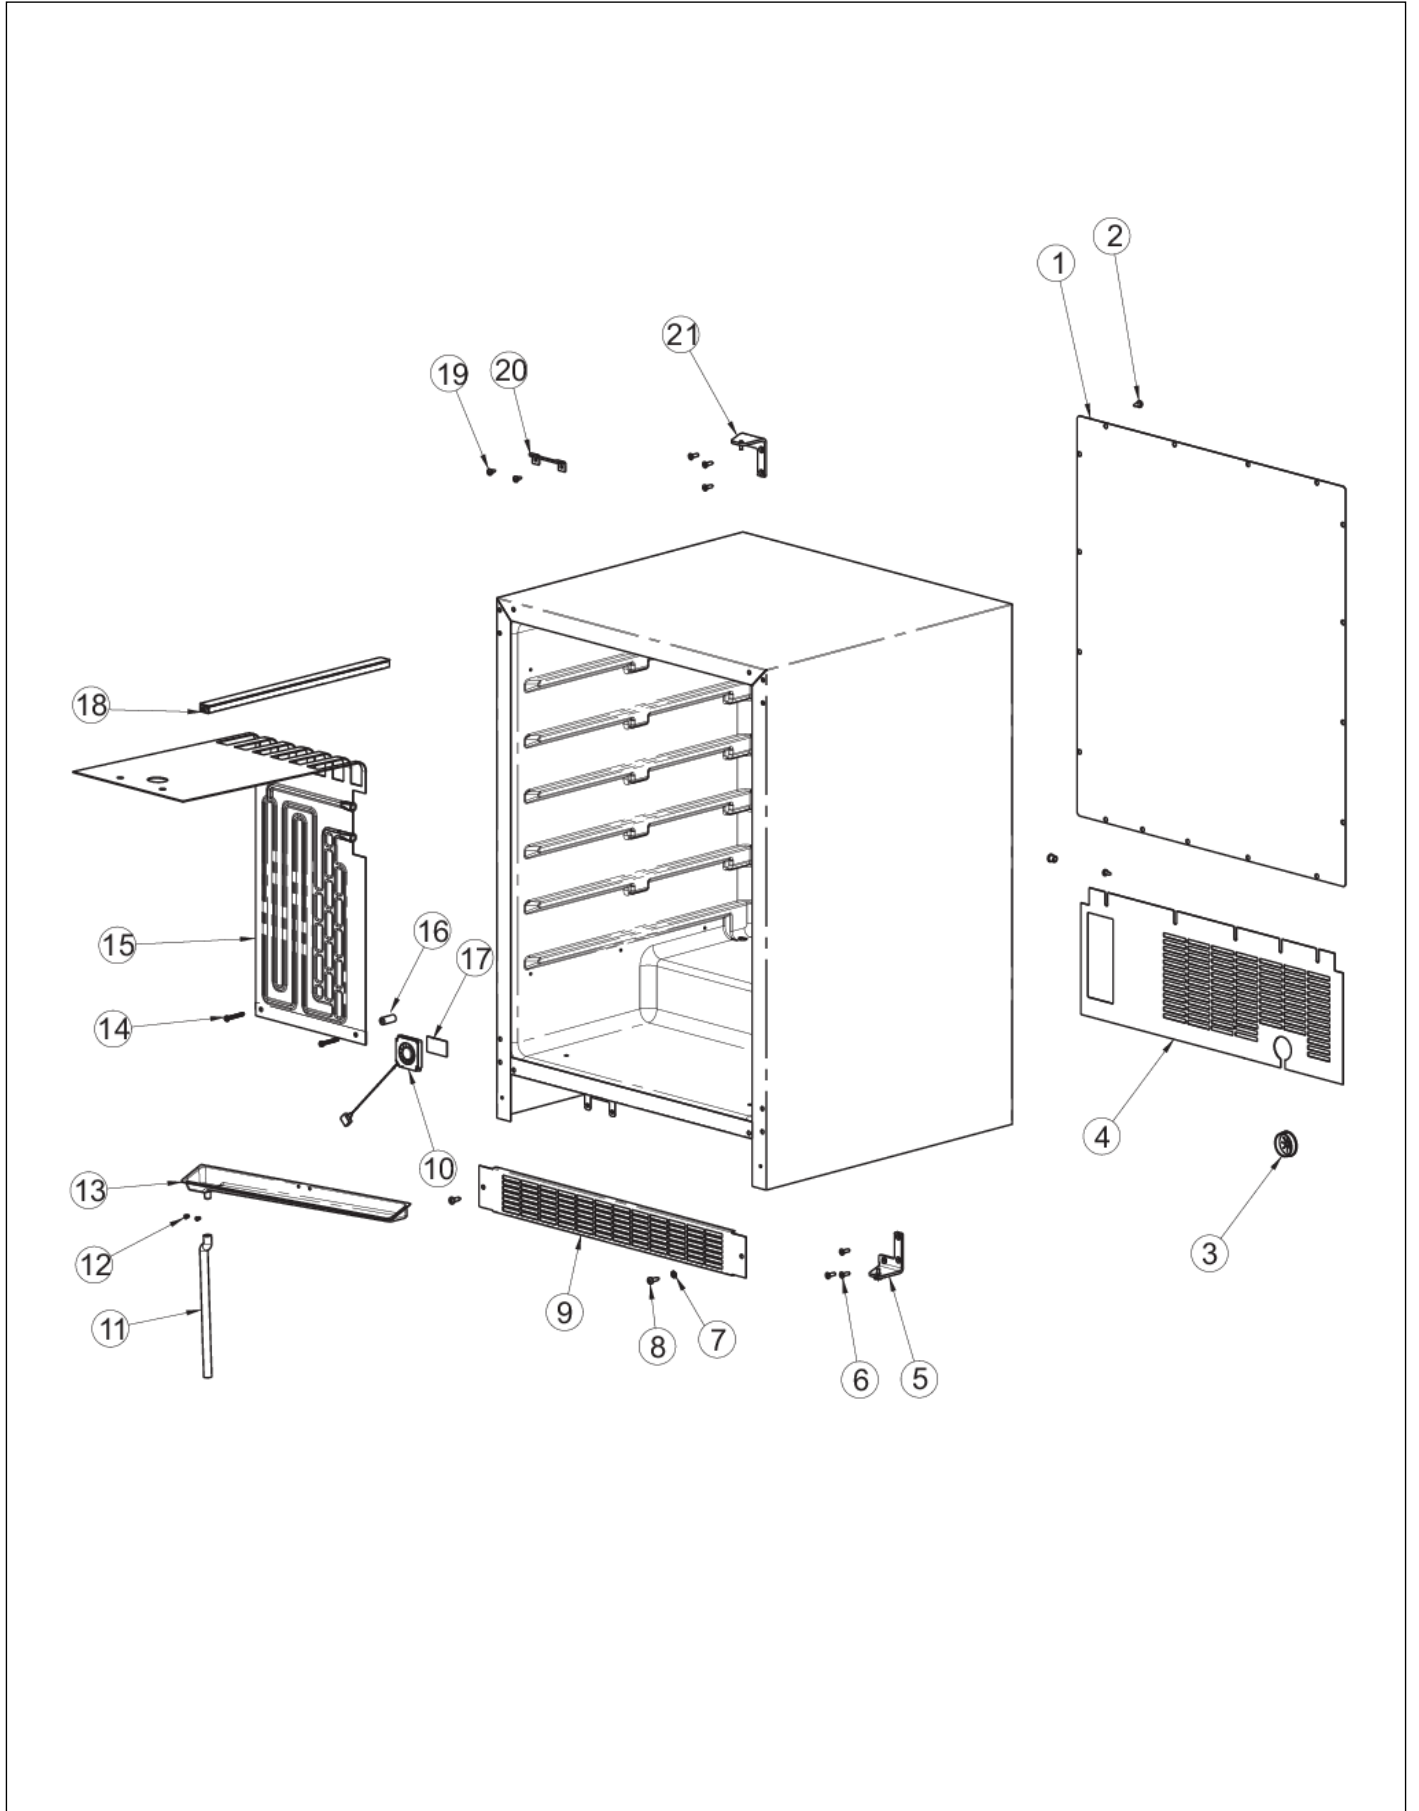

Item	Part No.	Name	Qty	Uom	NOTES
NI	PW240044	VUAR/DUAR141 AURA LIGHT	2	EA	
NI	010031-000	LEVELING LEG	4	EA	

CONTROL AREA

Item	Part No.	Name	Qty	Uom	NOTES
1	009483-000	EVAPORATOR TEMPERATURE THERMISTOR	1	EA	
2	007640-000	PLASTIC WIRE CLIP	2	EA	Not available online / Call for pricing and availability
3	009484-000	DISPLAY TEMPERATURE THERMISTOR	1	EA	
4	010057-000	SCREW, #6-20 X .75 SS	1	EA	
5	009485-000	MACHINE SCREW - SS	2	EA	
6	009486-000	#10 EXTERNAL TOOTH STAR WASHER, SS	2	EA	Not available online / Call for pricing and availability
7	028594-000	DISPLAY ASM BK, 24" WC SOLID DR.	1	EA	
Not Shown	028595-000	DISPLAY ASM BK, 24" WC GLASS DR.	1	EA	
8	009482-000	COMMUNICATION CABLE	1	EA	