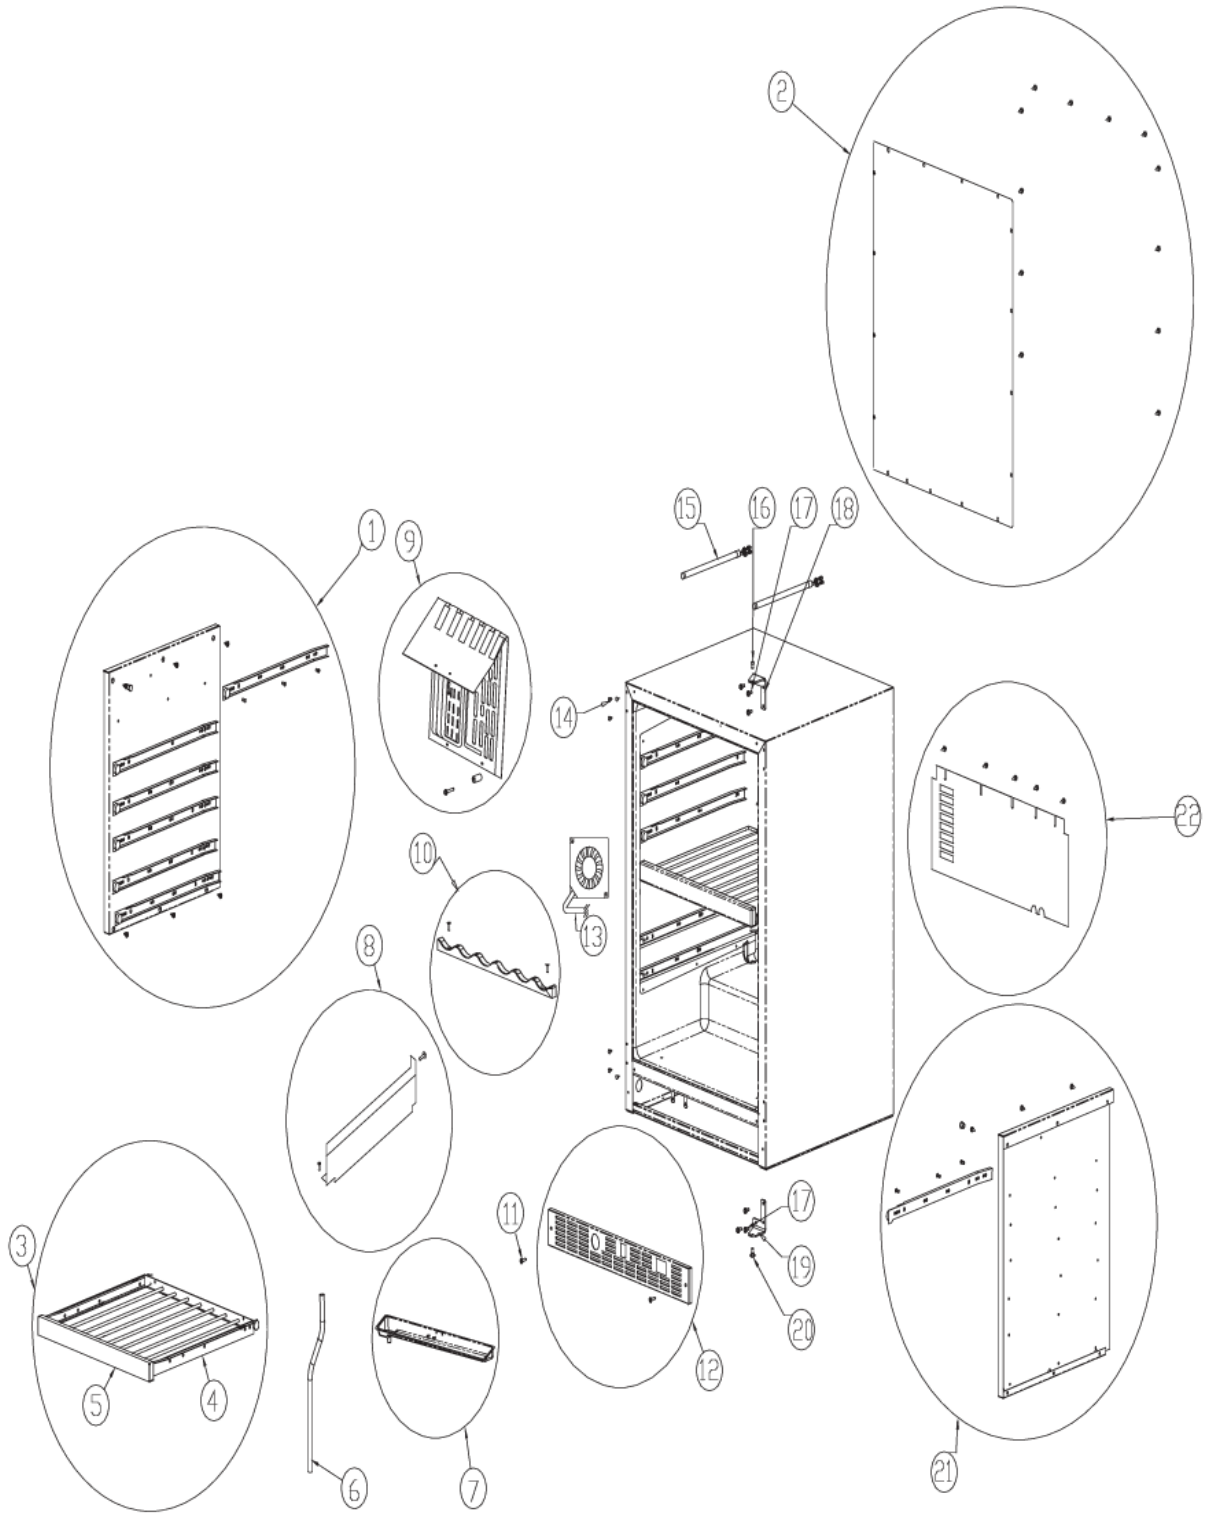

Item	Part No.	Name	Qty	Uom	NOTES
20	PS100017	COUNTER SUNK HINGE (42244873) 152 WC	1	EA	
21	PS100093	LINER SHIELD ASM. RIGHT, BLACK 142 WC (42246138)	1	EA	NO LONGER AVAILABLE
22	PS100094	BACK SHROUD	1	EA	Not available online / Call for pricing and availability
NI	PS100155	LOCK CATCH, BLK COMPLETE	1	EA	Not available online / Call for pricing and availability
NI	PW230012	LIGHT SWITCH, PLUNGER *BK* 42242915	1	EA