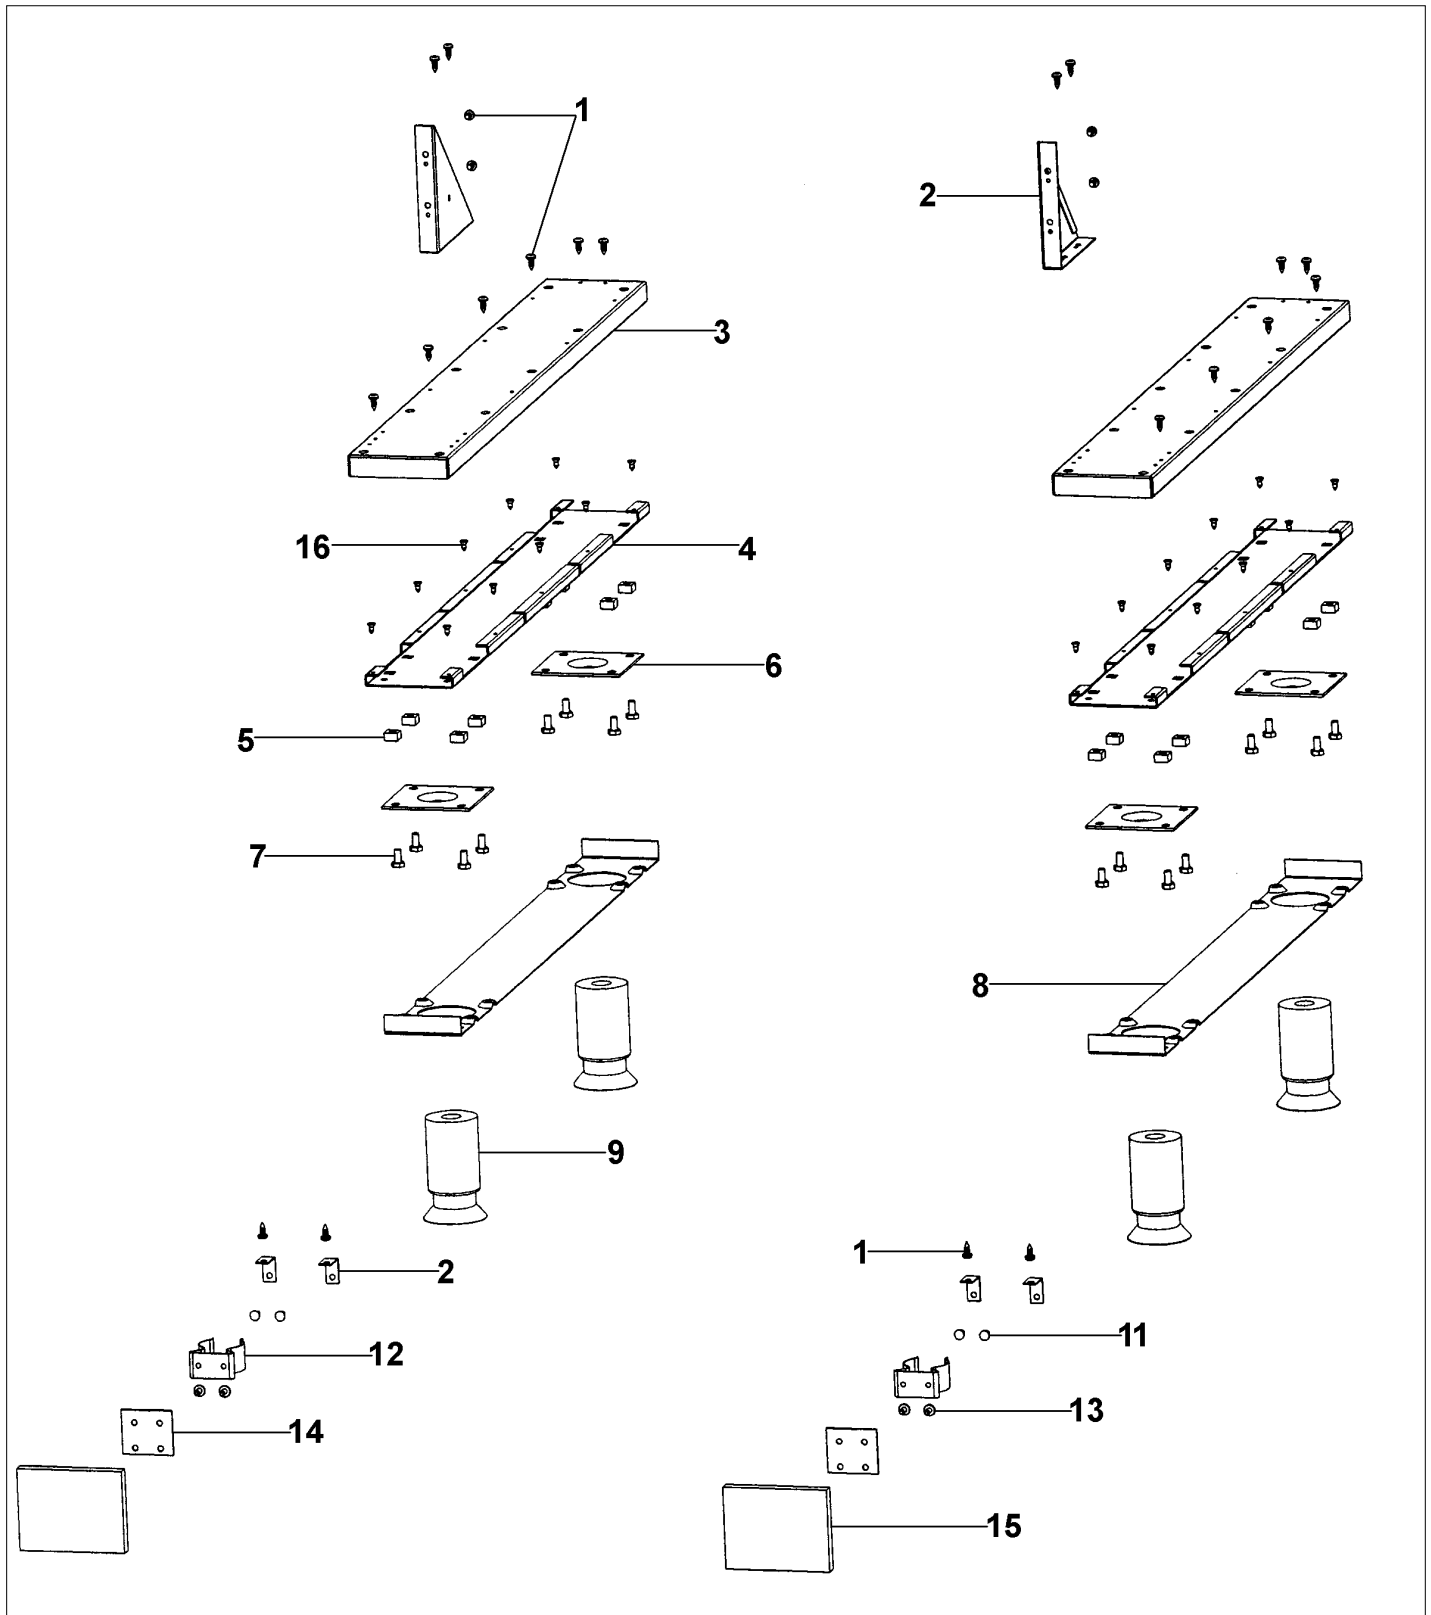

VURO3200

LOWER UNIT AREA	1
MAIN CABINET AREA	2
Appendix A:Pages Index	A
Appendix B:Parts Index	B

LOWER UNIT AREA

Item	Part No.	Name	Qty	Uom	NOTES
1	PD020055	' #10 X 1/2" PAN PHIL. TEK.*SS*	1	EA	
2	B20014638	TOP CORNER BRACE	1	EA	NO LONGER AVAILABLE, Not available online / Call for pricing and availability
3	B20014618	MAIN BOTTOM (68" REF) CABINET	1	EA	NO LONGER AVAILABLE, Not available online / Call for pricing and availability
4	A20014820	LEG BRACE 30" CABINET	1	EA	NO LONGER AVAILABLE, Not available online / Call for pricing and availability
5	PD030043	1/4-20 CAGE NUT SS	1	EA	
6	PC030007	LEG PLATE - 3/4" THREADED HOLE	1	EA	
7	PD010006	HEX HD. BOLT - 1/4-20 X 1/2	1	EA	
8	B20014619	BOTTOM COVER (68" REF) CABINET	1	EA	NO LONGER AVAILABLE, Not available online / Call for pricing and availability
9	PC030017	4" LEG ASSY	1	EA	
10	A20014868	KICK PLATE SUPPORT (REF) CABINET	1	EA	NO LONGER AVAILABLE, Not available online / Call for pricing and availability
11	PC040003	POP RIVET - SB64 3/16"DIA.X 3/8"	1	EA	
12	PD030002	LOWER ACC PAN SPRING CLAMP (SYWE1)	1	EA	
13	PD020002	10 X 1/2 PH.TR.HD.SMS.	1	EA	
14	A10014849	4" KICK PLATE MOUNT BRKT	1	EA	
15	PK030492	4" KICK PLATE 4.125" X 3.250"	1	EA	
16	PD020230	#8 X 3/8 S. S. P.H. FLAT U/C S.M.S.	1	EA	NO LONGER AVAILABLE, Not available online / Call for pricing and availability