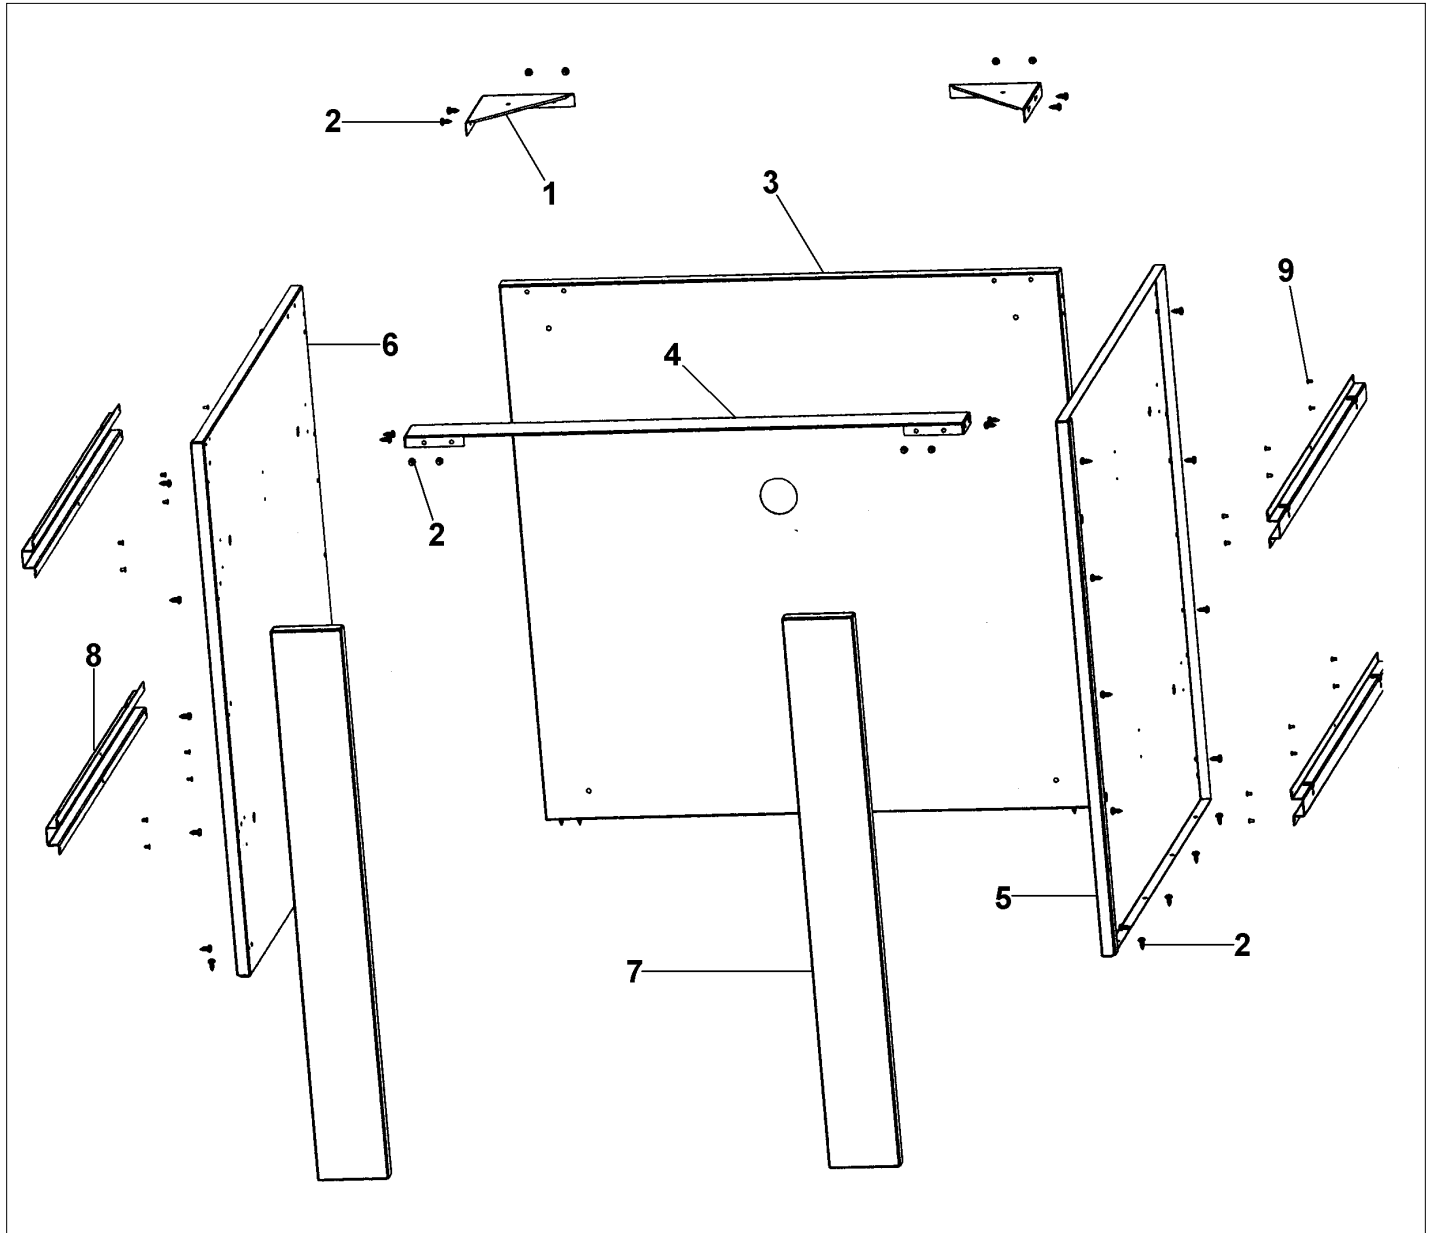

MAIN CABINET AREA

Item	Part No.	Name	Qty	Uom	NOTES
1	B20014638	TOP CORNER BRACE	1	EA	NO LONGER AVAILABLE, Not available online / Call for pricing and availability
2	PD020055	' #10 X 1/2" PAN PHIL. TEK.*SS*	1	EA	
3	B20014831	32" REAR (VURO3200)	1	EA	NO LONGER AVAILABLE, Not available online / Call for pricing and availability
4	B20014830	TOP SUPPORT (VERO3200)	1	EA	
5	B20014822	RH I/S SIDE (VURO3200)	1	EA	NO LONGER AVAILABLE, Not available online / Call for pricing and availability
6	B20014823	LH I/S SIDE (VURO24/3200)	1	EA	NO LONGER AVAILABLE, Not available online / Call for pricing and availability
7	B30014829	4" SIDE FRONT FASCIA	1	EA	
8	A20013956	MOUNT BRACKET (CABINETS)	1	EA	
9	PC040014	POP RIVOT-SS42 *SS*	1	EA