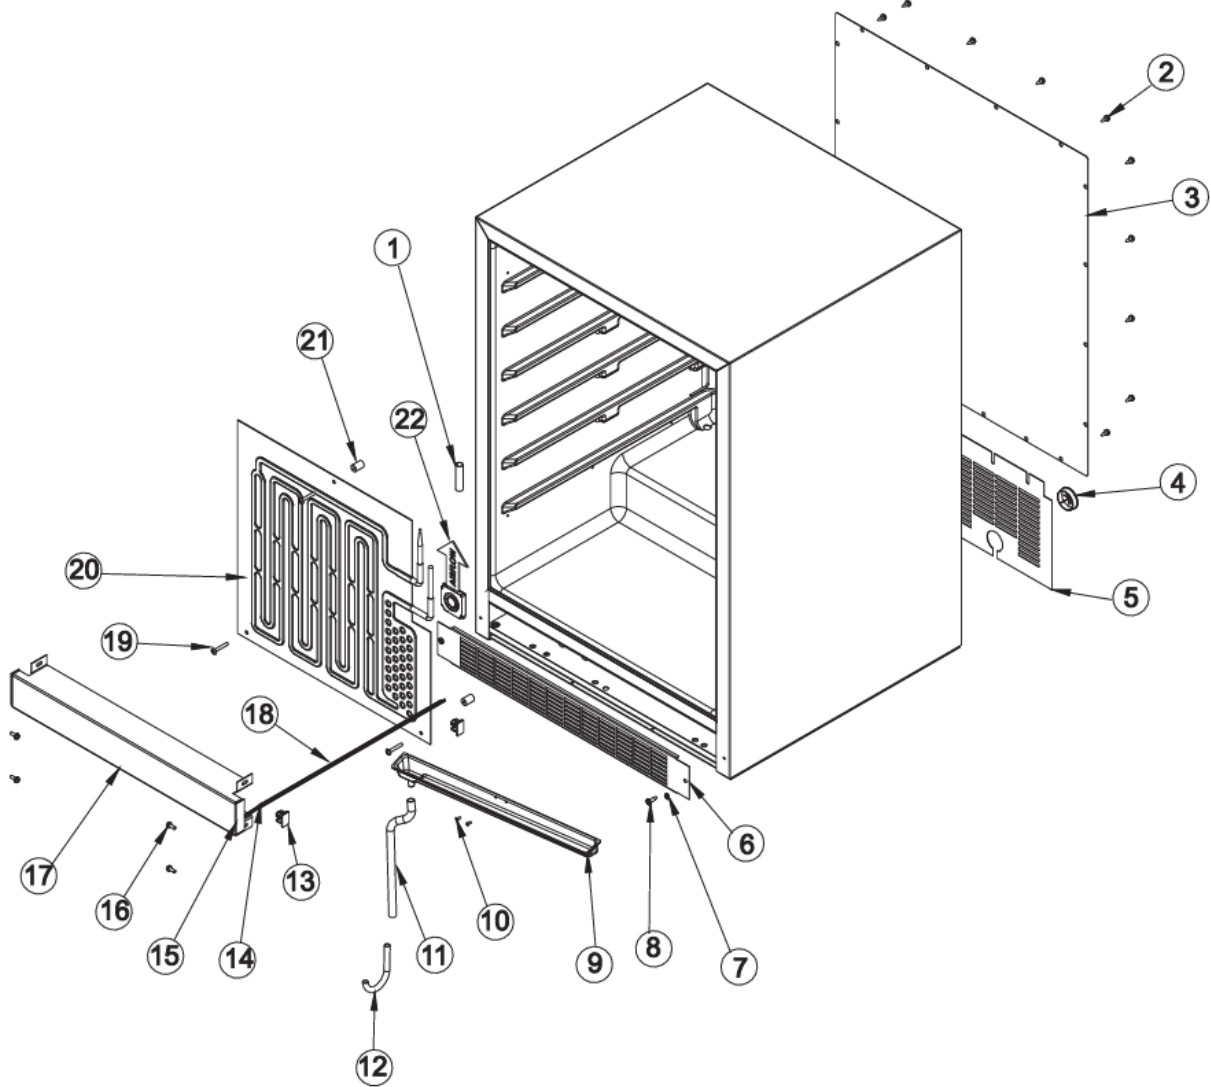

VURD144T

CABINET AREA	1
CONTROL AREA	2
INTERIOR PANEL	3
LOWER UNIT AREA	4
PRO DRAWER	5
Appendix A:Pages Index	A
Appendix B:Parts Index	B

CABINET AREA

Item	Part No.	Name	Qty	Uom	NOTES
1	009754-000	CAP - WH	2	EA	Not available online / Call for pricing and availability
2	010065-000	SUBS TO 028395-000 - SCREW - SS	12	EA	
3	010064-000	SUBS TO 022732-000 - BACK PANEL - SS	1	EA	
4	009487-000	BUSHING	1	EA	
5	010063-000	BACK SHROUD - SS	1	EA	
6	009758-000	LOUVERED GRILLE - SS	1	EA	Not available online / Call for pricing and availability
7	010069-000	LOCK WASHER	2	EA	
8	010068-000	SCREW - BK	2	EA	
9	PS100114	DRIP TRAY SERV ASM - WH	1	EA	
10	PW200019	POP RIVET	2	EA	Not available online / Call for pricing and availability
11	PW240035	DRAIN TUBE 41005383	1	EA	
12	PS100077	J TRAP 142 WC	1	EA	
13	007640-000	PLASTIC WIRE CLIP	8	EA	Not available online / Call for pricing and availability
14	009751-000	CROSS PIECE HEATER	1	EA	Not available online / Call for pricing and availability
15	009752-000	CROSS PIECE SEAL - BK	2	EA	Not available online / Call for pricing and availability
16	010065-000	SUBS TO 028395-000 - SCREW - SS	4	EA	
17	009749-000	CROSS PIECE ASM - SS	1	EA	Not available online / Call for pricing and availability
18	009750-000	CROSS PIECE LIGHT HARNESS	1	EA	Not available online / Call for pricing and availability

CONTROL AREA

Item	Part No.	Name	Qty	Uom	NOTES
1	009840-000	LONG SWITCH HARNESS	1	EA	
2	009855-000	SHORT SWITCH HARNESS	1	EA	
3	009853-000	SCREW - SS	2	EA	Not available online / Call for pricing and availability
4	009486-000	#10 EXTERNAL TOOTH STAR WASHER, SS	2	EA	Not available online / Call for pricing and availability
5	009484-000	DISPLAY TEMPERATURE THERMISTOR	1	EA	
6	009483-000	EVAPORATOR TEMPERATURE THERMISTOR	1	EA	
7	PS100108	LED LIGHT HARNESS	1	EA	
8	PS100110	LED LIGHTS	1	EA	
9	022154-000	U/I DISPLAY HOUSING	1	EA	