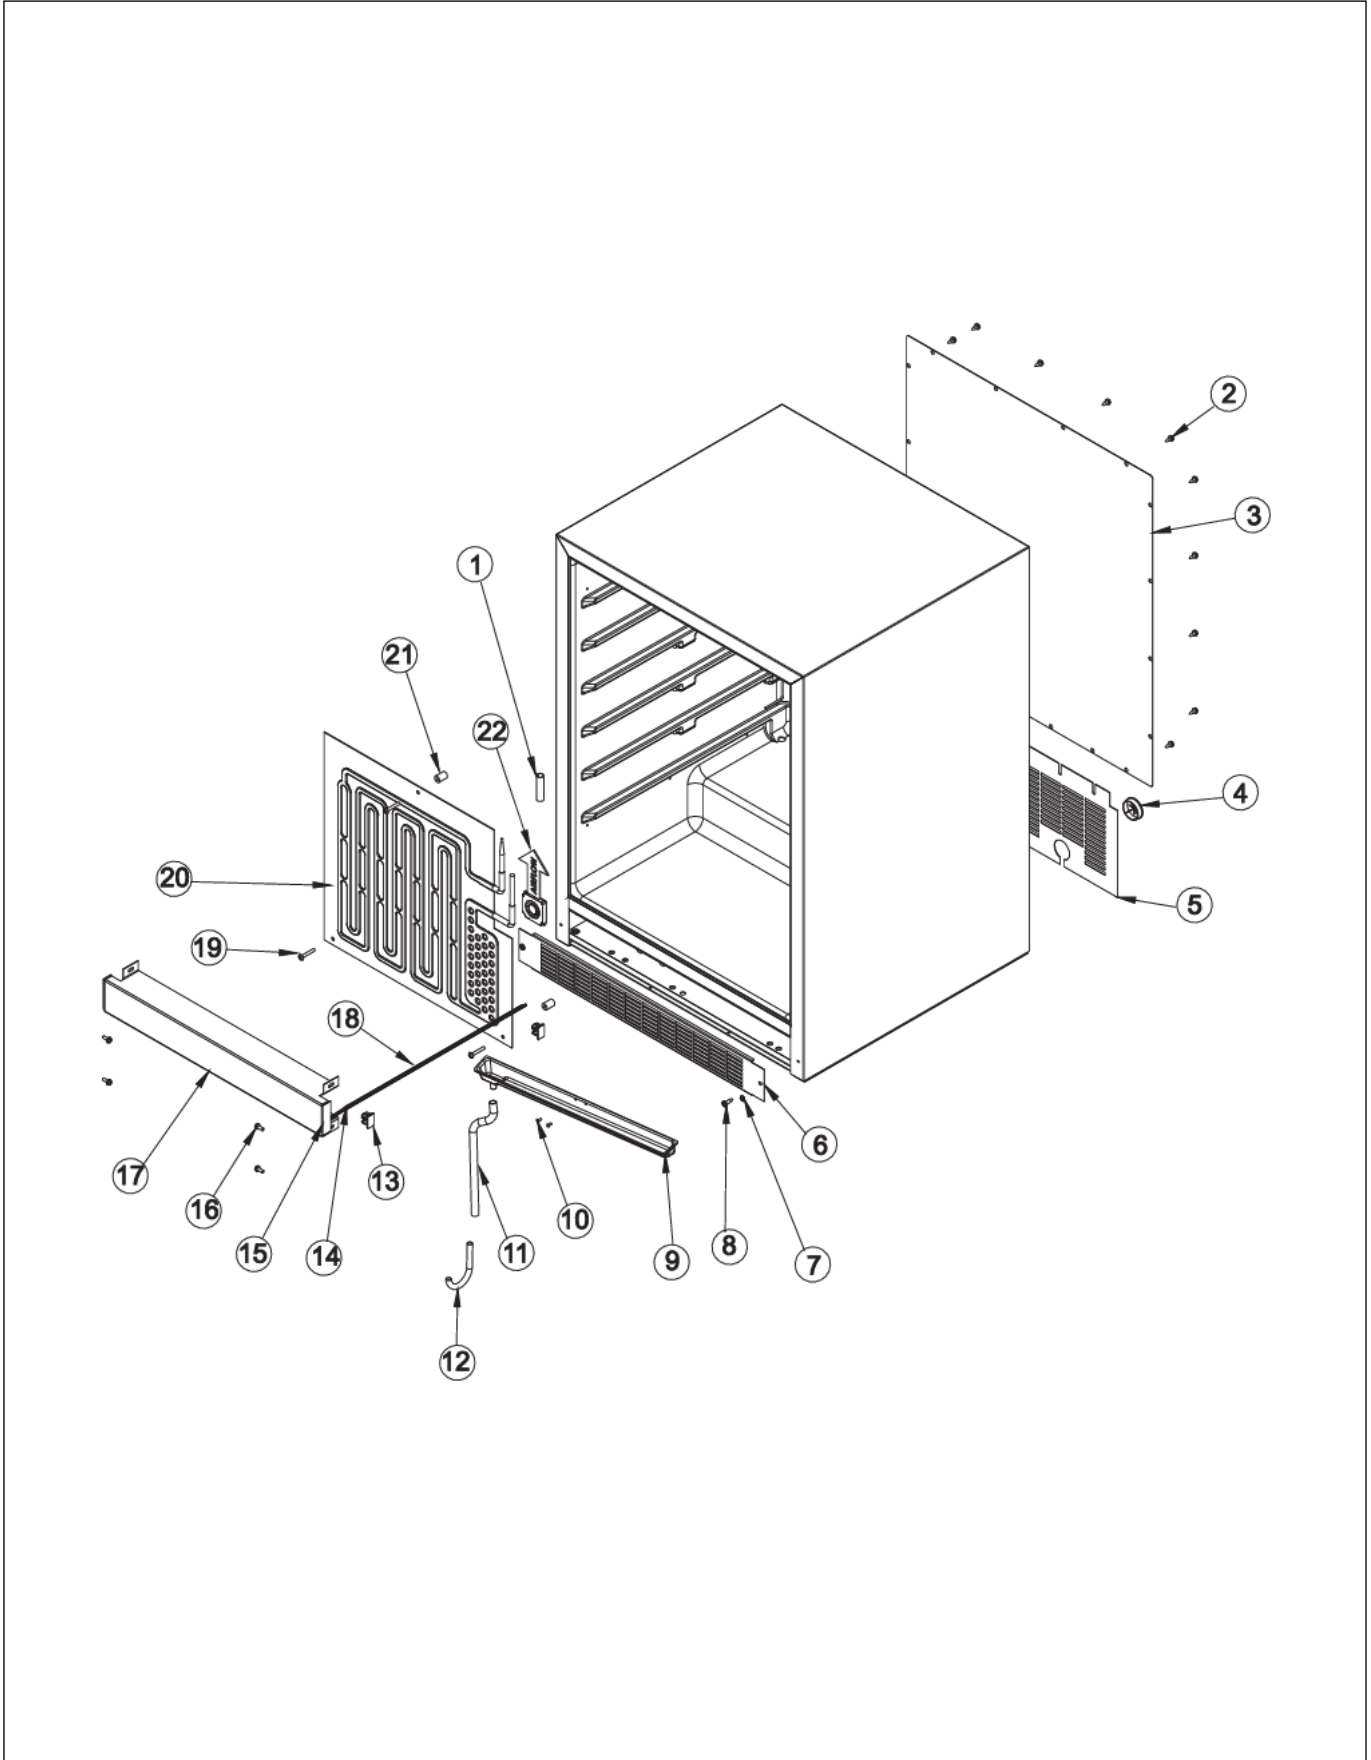

VURD144T

CABINET AREA	1
CONTROL AREA	2
INTERIOR PANEL	3
LOWER UNIT AREA	4
PRO DRAWER	5
Appendix A:Pages Index	A
Appendix B:Parts Index	B

CABINET AREA

Item	Part No.	Name	Qty	Uom	NOTES
1	009754-000	CAP - WH	2	EA	Not available online / Call for pricing and availability
2	010065-000	SUBS TO 028395-000 - SCREW - SS	12	EA	
3	010064-000	SUBS TO 022732-000 - BACK PANEL - SS	1	EA	
4	009487-000	BUSHING	1	EA	
5	010063-000	BACK SHROUD - SS	1	EA	
6	009758-000	LOUVERED GRILLE - SS	1	EA	Not available online / Call for pricing and availability
7	010069-000	LOCK WASHER	2	EA	
8	010068-000	SCREW - BK	2	EA	
9	PS100114	DRIP TRAY SERV ASM - WH	1	EA	
10	PW200019	POP RIVET	2	EA	Not available online / Call for pricing and availability
11	PW240035	DRAIN TUBE 41005383	1	EA	
12	PS100077	J TRAP 142 WC	1	EA	
13	007640-000	PLASTIC WIRE CLIP	8	EA	Not available online / Call for pricing and availability
14	009751-000	CROSS PIECE HEATER	1	EA	Not available online / Call for pricing and availability
15	009752-000	CROSS PIECE SEAL - BK	2	EA	Not available online / Call for pricing and availability
16	010065-000	SUBS TO 028395-000 - SCREW - SS	4	EA	
17	009749-000	CROSS PIECE ASM - SS	1	EA	Not available online / Call for pricing and availability
18	009750-000	CROSS PIECE LIGHT HARNESS	1	EA	Not available online / Call for pricing and availability

CONTROL AREA

Item	Part No.	Name	Qty	Uom	NOTES
1	009840-000	LONG SWITCH HARNESS	1	EA	
2	009855-000	SHORT SWITCH HARNESS	1	EA	
3	009853-000	SCREW - SS	2	EA	Not available online / Call for pricing and availability
4	009486-000	#10 EXTERNAL TOOTH STAR WASHER, SS	2	EA	Not available online / Call for pricing and availability
5	009484-000	DISPLAY TEMPERATURE THERMISTOR	1	EA	
6	009483-000	EVAPORATOR TEMPERATURE THERMISTOR	1	EA	
7	PS100108	LED LIGHT HARNESS	1	EA	
8	PS100110	LED LIGHTS	1	EA	
9	022154-000	U/I DISPLAY HOUSING	1	EA	