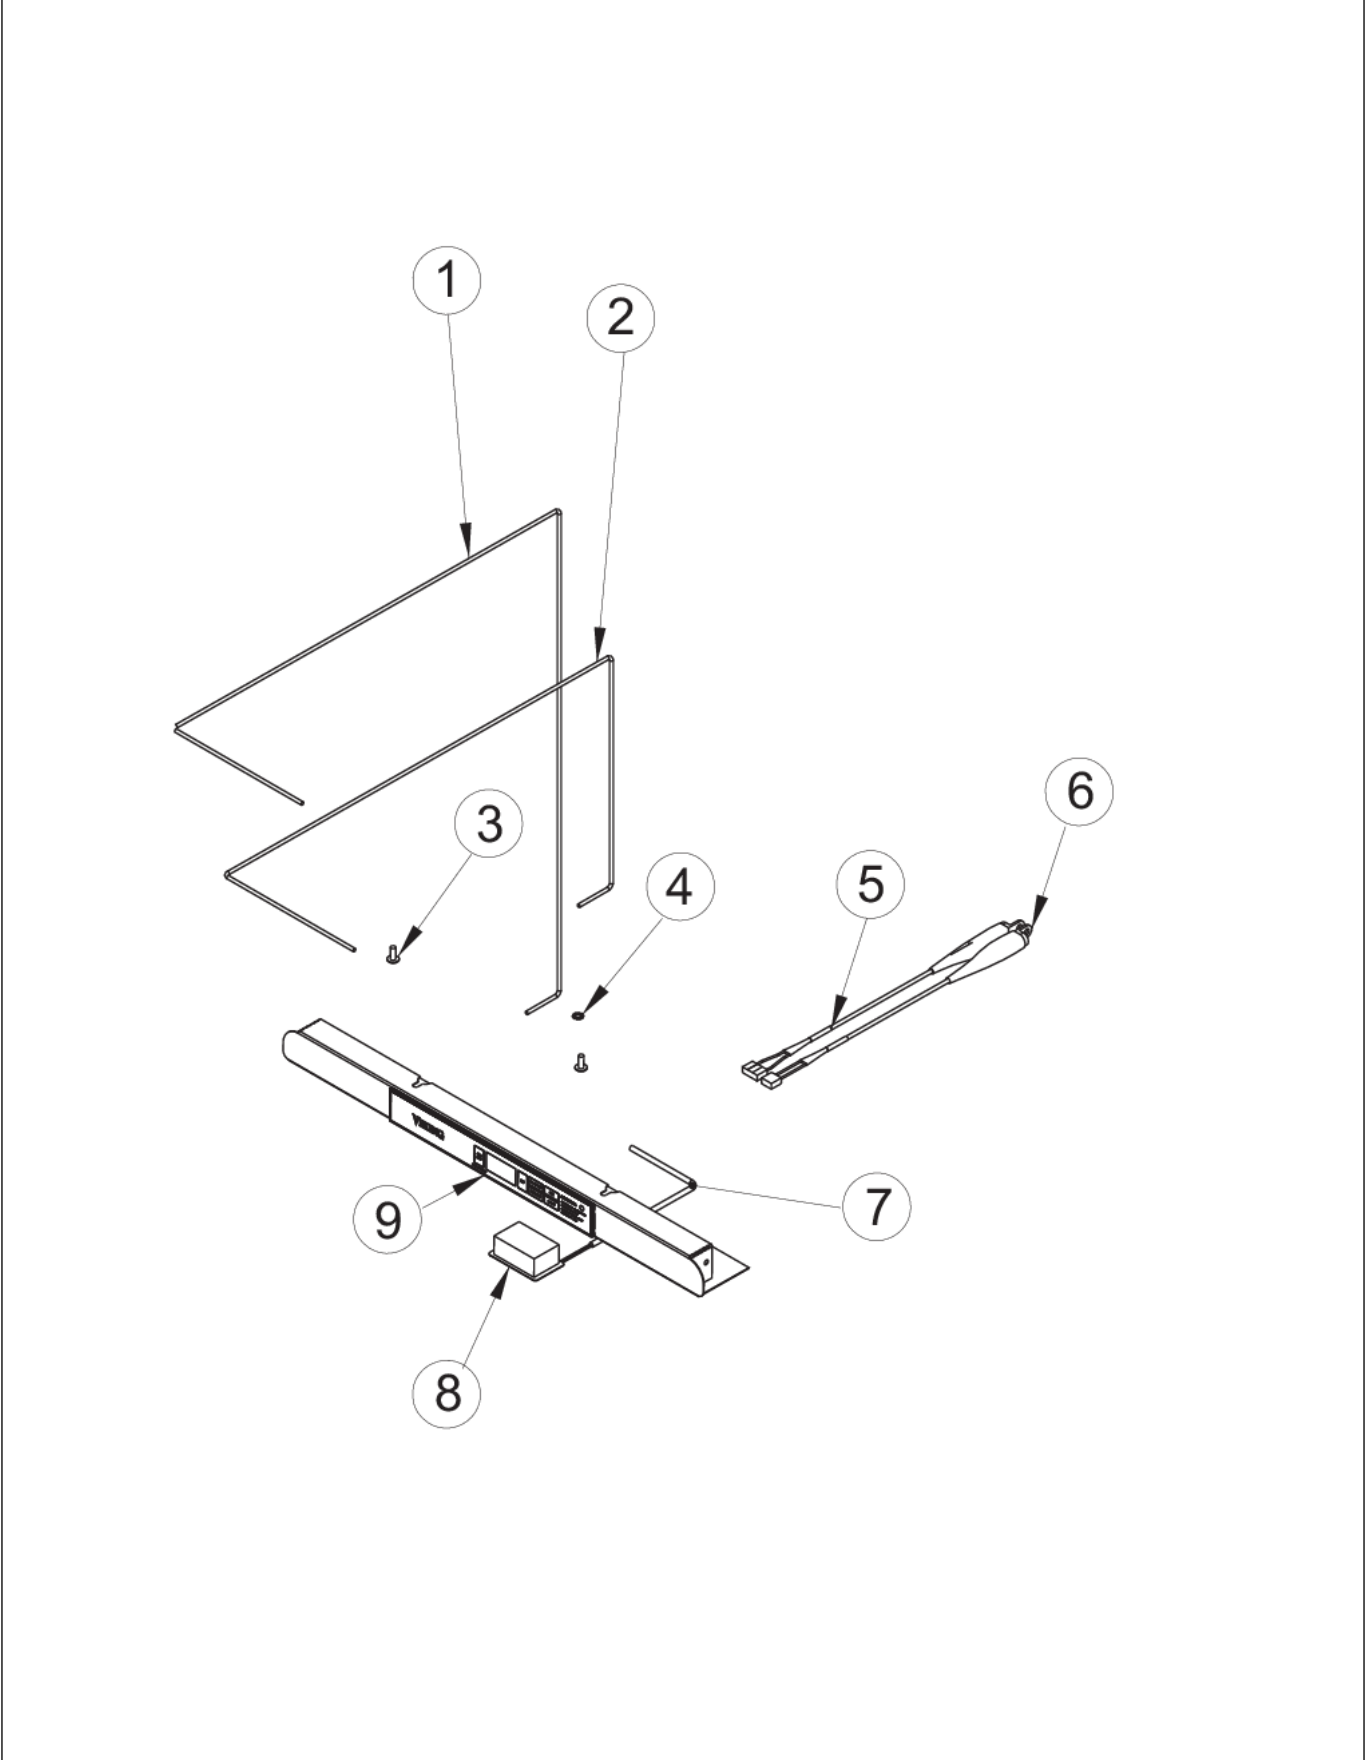

VURD144T

CABINET AREA	1
CONTROL AREA	2
INTERIOR PANEL	3
LOWER UNIT AREA	4
PRO DRAWER	5
Appendix A:Pages Index	A
Appendix B:Parts Index	B

CABINET AREA

Item	Part No.	Name	Qty	Uom	NOTES
1	009754-000	CAP - WH	2	EA	Not available online / Call for pricing and availability
2	010065-000	SUBS TO 028395-000 - SCREW - SS	12	EA	
3	010064-000	SUBS TO 022732-000 - BACK PANEL - SS	1	EA	
4	009487-000	BUSHING	1	EA	
5	010063-000	BACK SHROUD - SS	1	EA	
6	009758-000	LOUVERED GRILLE - SS	1	EA	Not available online / Call for pricing and availability
7	010069-000	LOCK WASHER	2	EA	
8	010068-000	SCREW - BK	2	EA	
9	PS100114	DRIP TRAY SERV ASM - WH	1	EA	
10	PW200019	POP RIVET	2	EA	Not available online / Call for pricing and availability
11	PW240035	DRAIN TUBE 41005383	1	EA	
12	PS100077	J TRAP 142 WC	1	EA	
13	007640-000	PLASTIC WIRE CLIP	8	EA	Not available online / Call for pricing and availability
14	009751-000	CROSS PIECE HEATER	1	EA	Not available online / Call for pricing and availability
15	009752-000	CROSS PIECE SEAL - BK	2	EA	Not available online / Call for pricing and availability
16	010065-000	SUBS TO 028395-000 - SCREW - SS	4	EA	
17	009749-000	CROSS PIECE ASM - SS	1	EA	Not available online / Call for pricing and availability
18	009750-000	CROSS PIECE LIGHT HARNESS	1	EA	Not available online / Call for pricing and availability

CONTROL AREA

Item	Part No.	Name	Qty	Uom	NOTES
1	009840-000	LONG SWITCH HARNESS	1	EA	
2	009855-000	SHORT SWITCH HARNESS	1	EA	
3	009853-000	SCREW - SS	2	EA	Not available online / Call for pricing and availability
4	009486-000	#10 EXTERNAL TOOTH STAR WASHER, SS	2	EA	Not available online / Call for pricing and availability
5	009484-000	DISPLAY TEMPERATURE THERMISTOR	1	EA	
6	009483-000	EVAPORATOR TEMPERATURE THERMISTOR	1	EA	
7	PS100108	LED LIGHT HARNESS	1	EA	
8	PS100110	LED LIGHTS	1	EA	
9	022154-000	U/I DISPLAY HOUSING	1	EA	