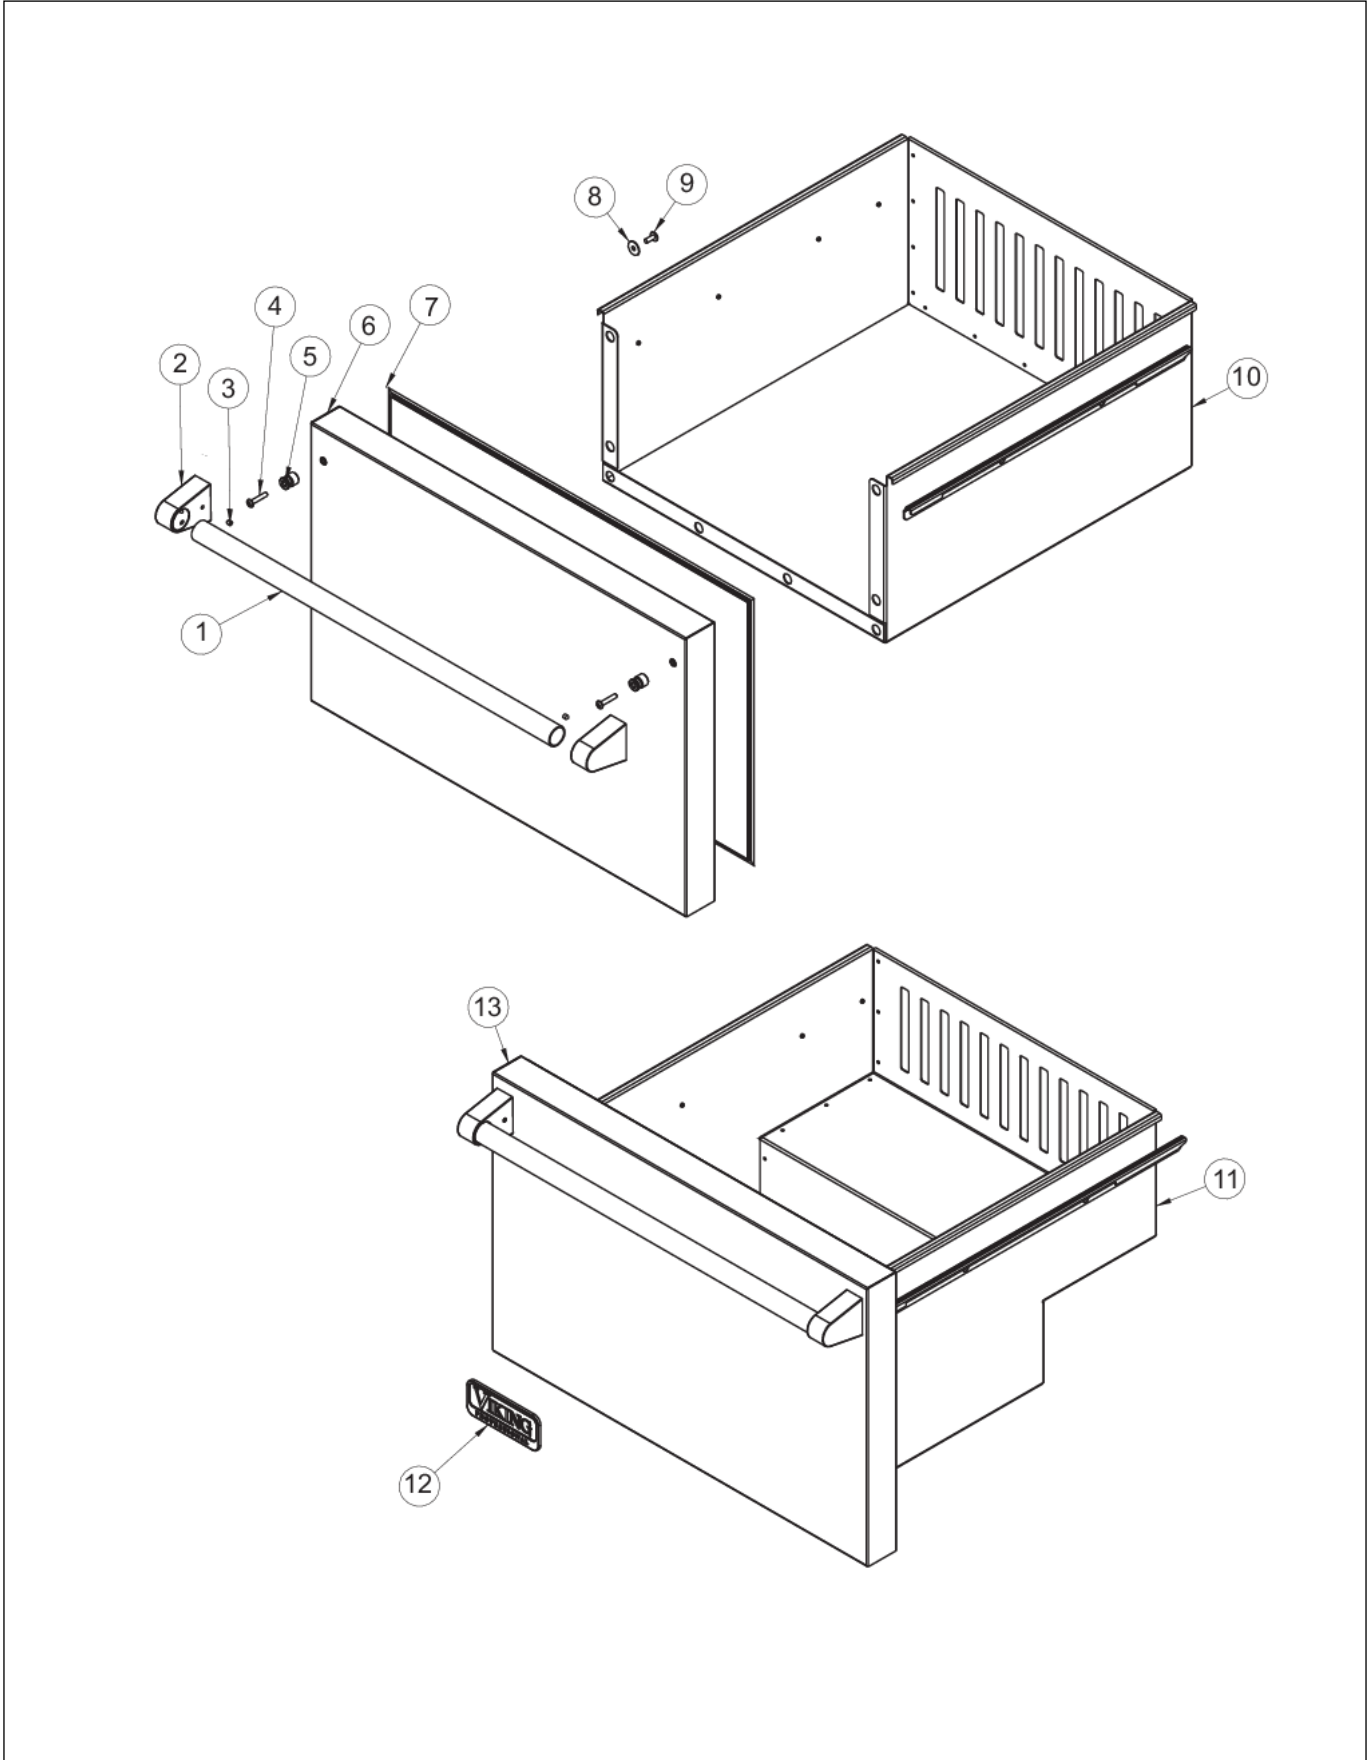

PRO DRAWER

Item	Part No.	Name	Qty	Uom	NOTES
1	009670-000	HANDLE - SS	2	EA	
2	009669-000	END CAP W/SET SCREW	4	EA	
3	009644-000	SET SCREW	2	EA	
4	009643-000	SCREW	4	EA	
5	059239-000	MARVEL# 34360-002, STANDOFF, HANDLE	4	EA	
6	009639-000	TOP DRAWER FRONT - SS	1	EA	Not available online / Call for pricing and availability
7	PS100095	DOOR GASKER - BK	2	EA	
8	009636-000	WASHER - SS	18	EA	Not available online / Call for pricing and availability
9	009635-000	SCREW - SS	18	EA	Not available online / Call for pricing and availability
10	PS100100	TOP DRAWER - SS	1	EA	NO LONGER AVAILABLE, Not available online / Call for pricing and availability
11	PS100101	BOTTOM DRAWER - SS	1	EA	
12	PS100055	Viking Nameplate	1	EA	
13	009640-000	BOTTOM DRAWER FRONT - SS	1	EA