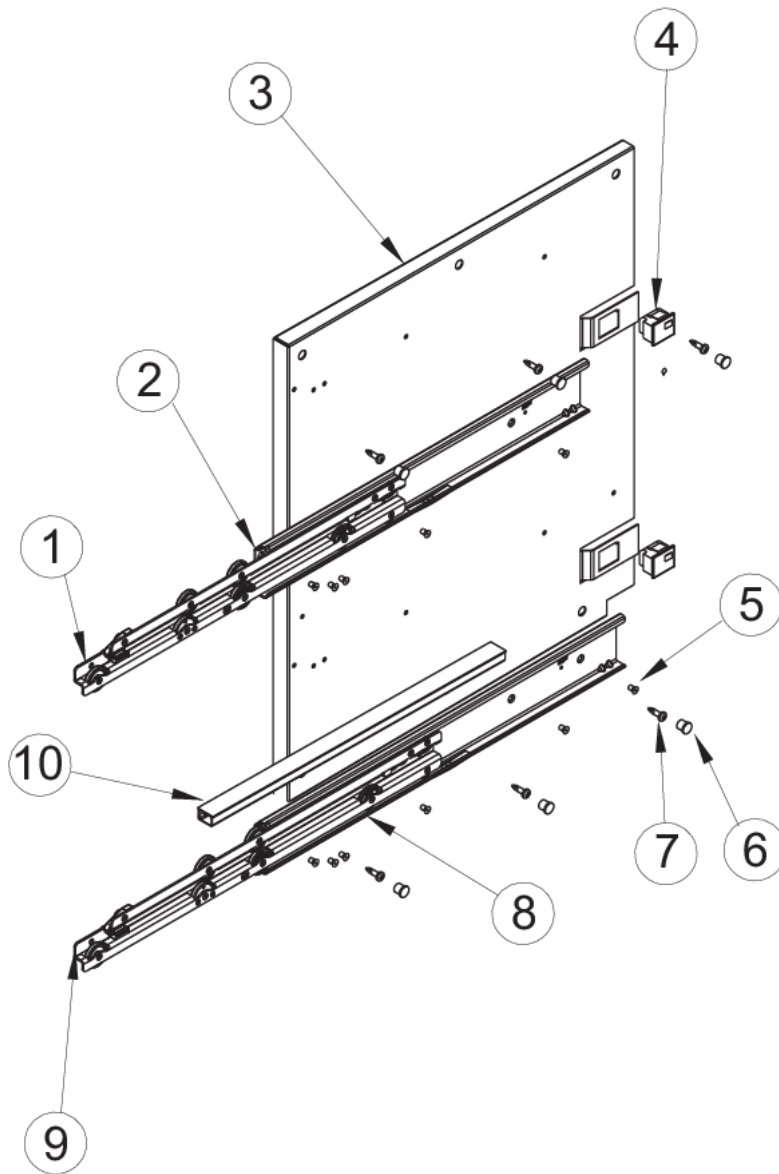

INTERIOR PANEL

Item	Part No.	Name	Qty	Uom	NOTES
1	022851-000	DRAWER SLIDE WL, 450MM (SHOWN)	1	EA	
2	010090-000	TOP DRAWER GUIDE SERV ASM - LH/RH	1	EA	
3	009634-000	LH LINER SHIELD - WH	1	EA	Not available online / Call for pricing and availability
4	PS100107	LIGHT SWITCH - WH	2	EA	Not available online / Call for pricing and availability
5	009897-000	POP RIVET	12	EA	Not available online / Call for pricing and availability
6	009846-000	HOLE PLUG - WH	12	EA	Not available online / Call for pricing and availability
7	009848-000	WALL CORNER PAD	12	EA	
8	010089-000	BTM DRAWER GUIDE SERV ASM - LH/RH	1	EA	Not available online / Call for pricing and availability
9	PS100104	BOTTOM SLIDE - LEFT REF. DRAWER	1	EA	
10	009894-000	WIRE CONDUIT	2	EA	
NI	009637-000	RH LINER SHIELD - WH	1	EA	Not available online / Call for pricing and availability
NI	PS100103	TOP SLIDE - RIGHT REF. DRAWER	1	EA	
NI	010092-000	BTM SLIDE - RIGHT REF. DRAWER	1	EA	Not available online / Call for pricing and availability