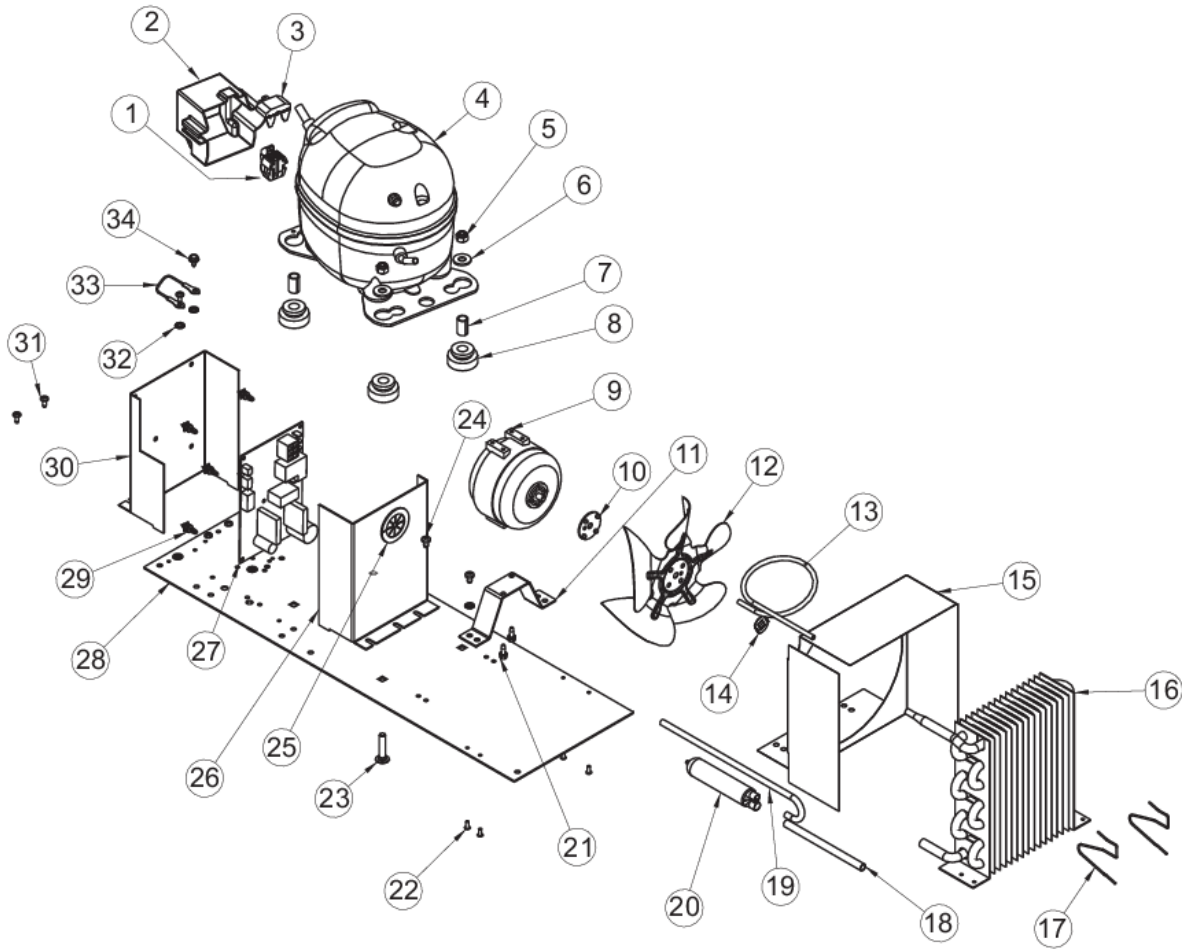

Item	Part No.	Name	Qty	Uom	NOTES
22	PW200019	POP RIVET	4	EA	Not available online / Call for pricing and availability
23	007633-000	CARRIAGE BOLT - 8205114	3	EA	
24	PW200021	SCREW	4	EA	
25	009487-000	BUSHING	1	EA	
26	009805-000	OUTDOOR COVER BRKT	1	EA	
27	009511-000	ELECTRONIC CONTROL BOARD AND BRACKET ASM	1	EA	
28	PW210011	BASEPLATE (VUWC140)	1	EA	
29	009513-000	STANDOFF	5	EA	
30	009514-000	CONTROL BOARD MOUNTING BRACKET	1	EA	
31	PW200029	SCREW	4	EA	NO LONGER AVAILABLE
32	007641-000	#10 EXTERNAL TOOTH LOCKWASHER	2	EA	
33	PW300137	Ground Wire	1	EA	Not available online / Call for pricing and availability
34	PW200028	HEX HEAD SCREW	2	EA	
NI	PS100134	POWER CORD REF. DRAWER	1	EA	
NI	009515-000	#10-32 x 1/2 HEX WASHER HEAD SCREW	1	EA	
NI	010072-000	POWER CORD CLAMP	1	EA