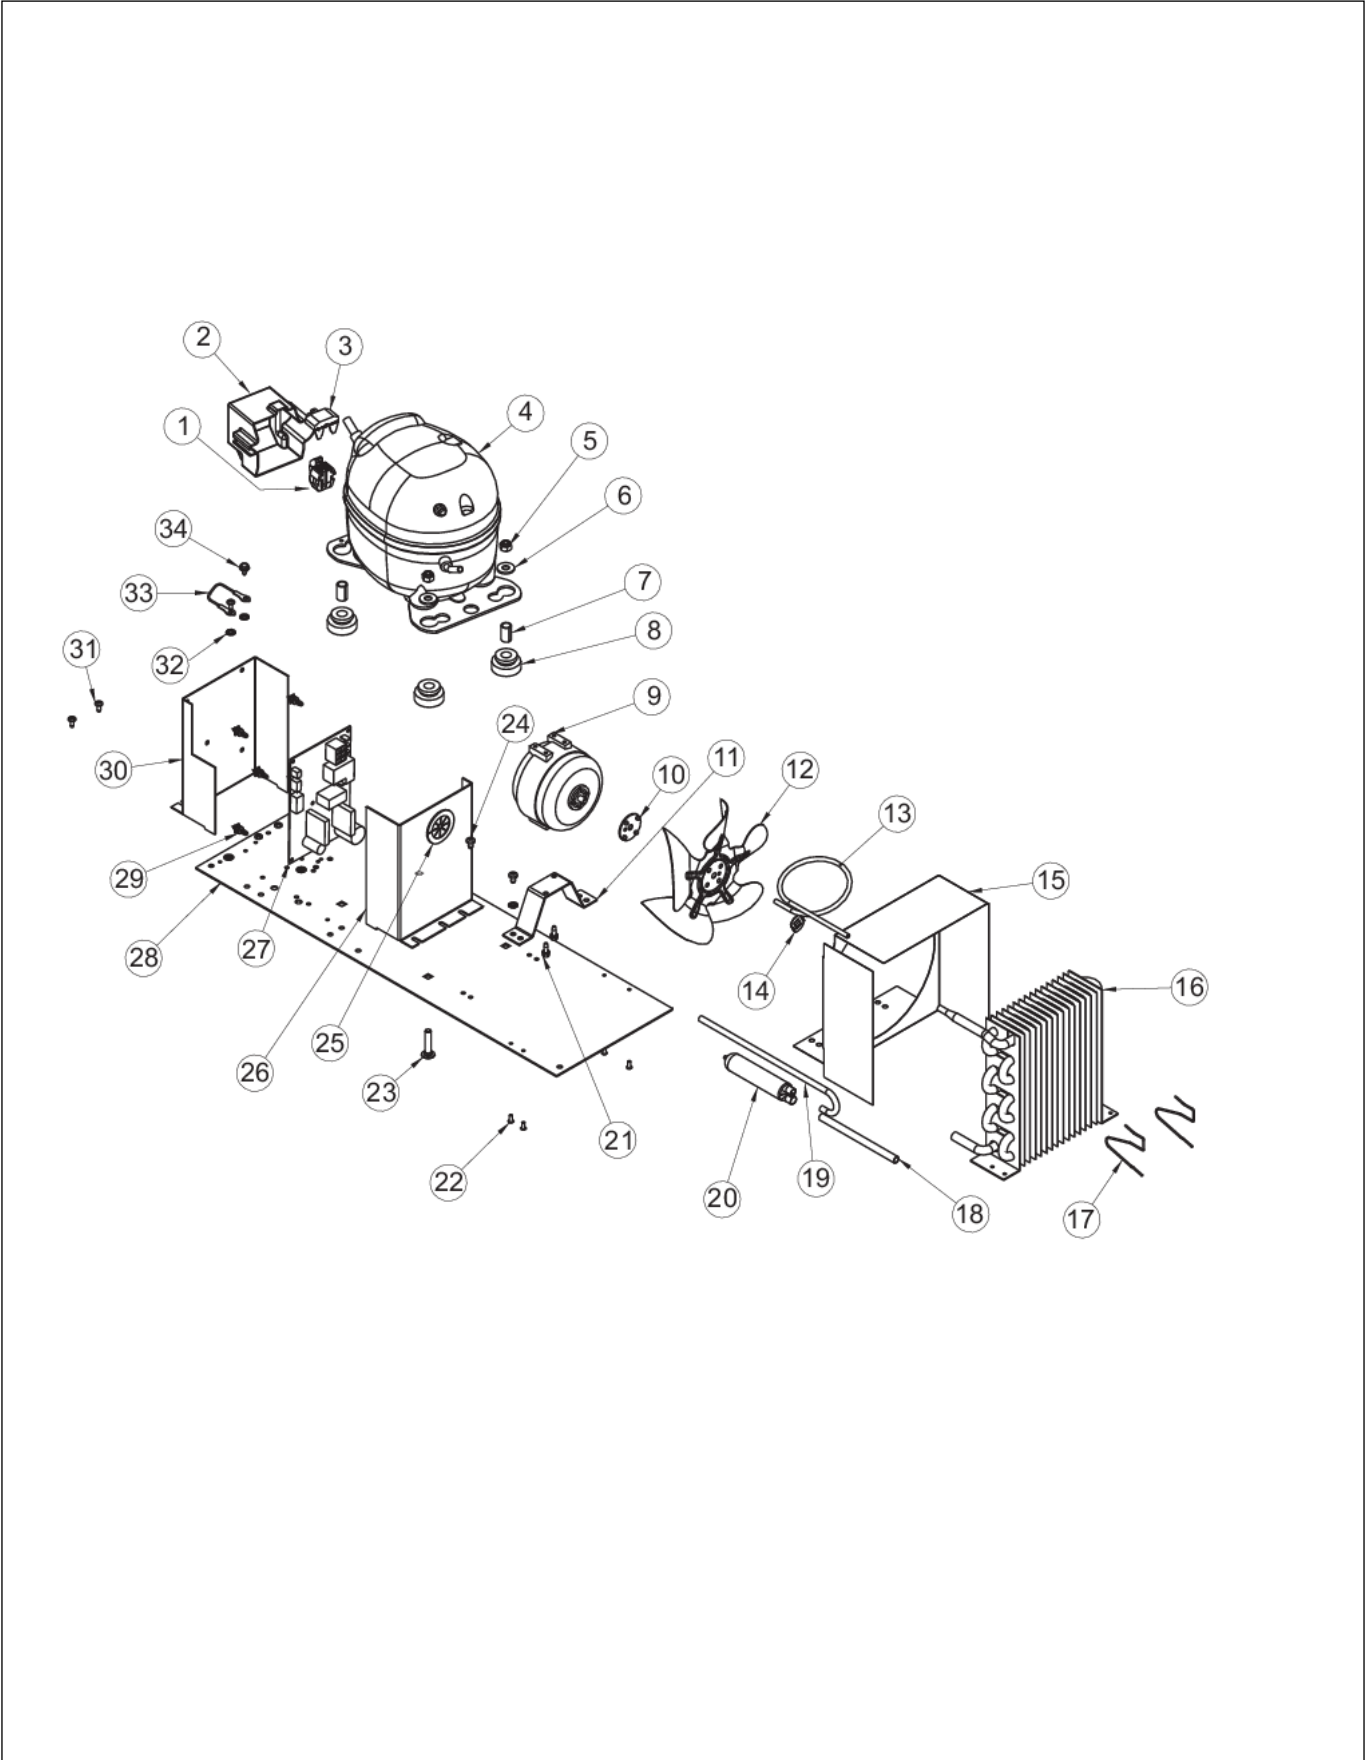

LOWER UNIT AREA

Item	Part No.	Name	Qty	Uom	NOTES
1	022948-000	OVERLOAD PROTECTOR ASSEMBLY	1	EA	
2	010077-000	COVER SERV ASM	1	EA	Not available online / Call for pricing and availability
3	PS100136	OVERLOAD REF. DRAWER (42245580)	1	EA	
4	PS100128	COMPRESSOR ASSEMBLY REF. DRAWER (42245984)	1	EA	
5	PW200017	LOCK NUT .25-.20 UNC	3	EA	NO LONGER AVAILABLE, Not available online / Call for pricing and availability
6	SEE ITEM 4	COMPRESSOR WASHER	N/A	EA	
7	SEE ITEM 4	COMPRESSOR SLEEVE	N/A	EA	
8	SEE ITEM 4	COMPRESSOR GROMMET	N/A	EA	
9	PW240005	FAN/MTR ASSY COMPLETE VUWC	1	EA	
10	SEE ITEM 9	FAN SILENCER	N/A	EA	
11	SEE ITEM 9	FAN MOTOR BRACKET	N/A	EA	
12	PW200037	FAN BLADE	1	EA	
13	009811-000	TUBING	1	EA	Not available online / Call for pricing and availability
14	PW200020	NUT, TINNERMAN	1	EA	Not available online / Call for pricing and availability
15	005867-000	METAL FAN SHROUD	1	EA	
16	PW240004	CONDENSER, R-134A	1	EA	
17	009812-000	SHROUD CLIP	1	EA	
18	009808-000	COPPER TUBE (42247551)	1	EA	
19	009810-000	DRYER TUBE	1	EA	
20	009807-000	DRYER SERV. ASM (4224394)	1	EA	
21	009509-000	#8-36 SCREW	2	EA	Not available online / Call for pricing and availability