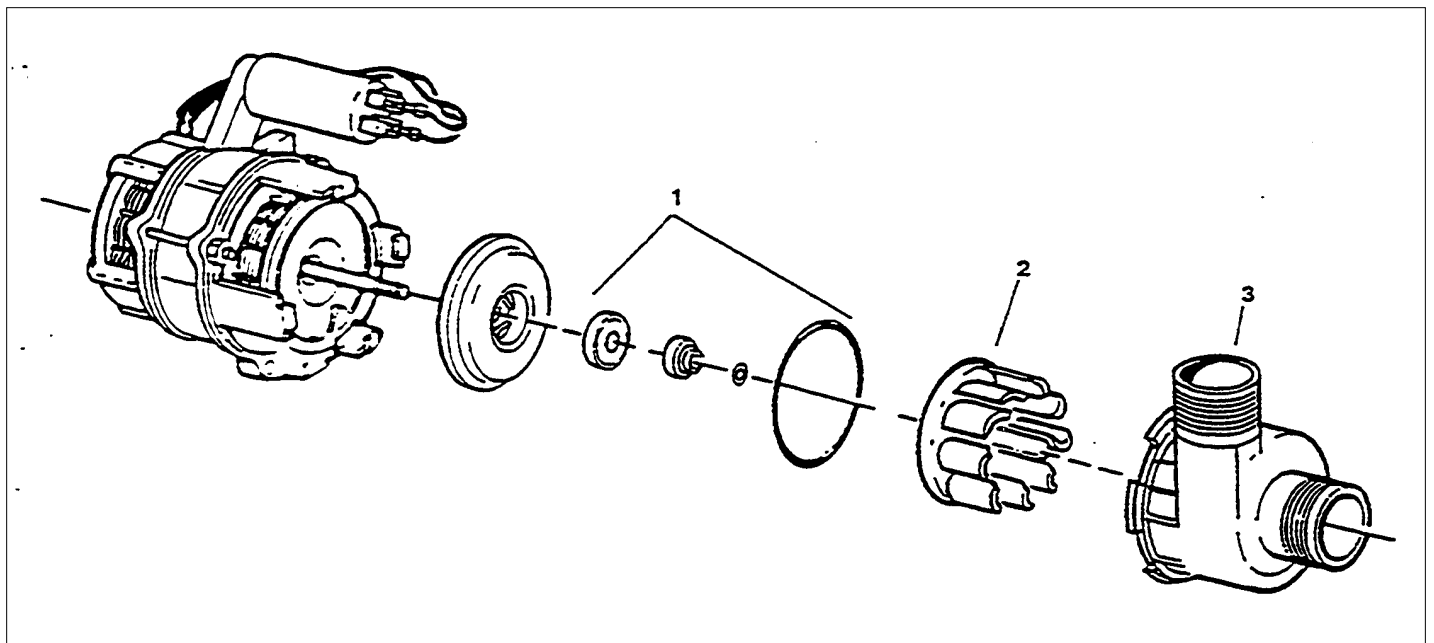

CIRCULATION PUMP ASSY

Item	Part No.	Name	Qty	Uom	NOTES
1	PD100042	SEAL SET 8801087	1	EA	
2	PD140013	PUMP IMPELLER 8071258	1	EA	NO LONGER AVAILABLE
3	PD120026	HOUSING PUMP 8058452	1	EA