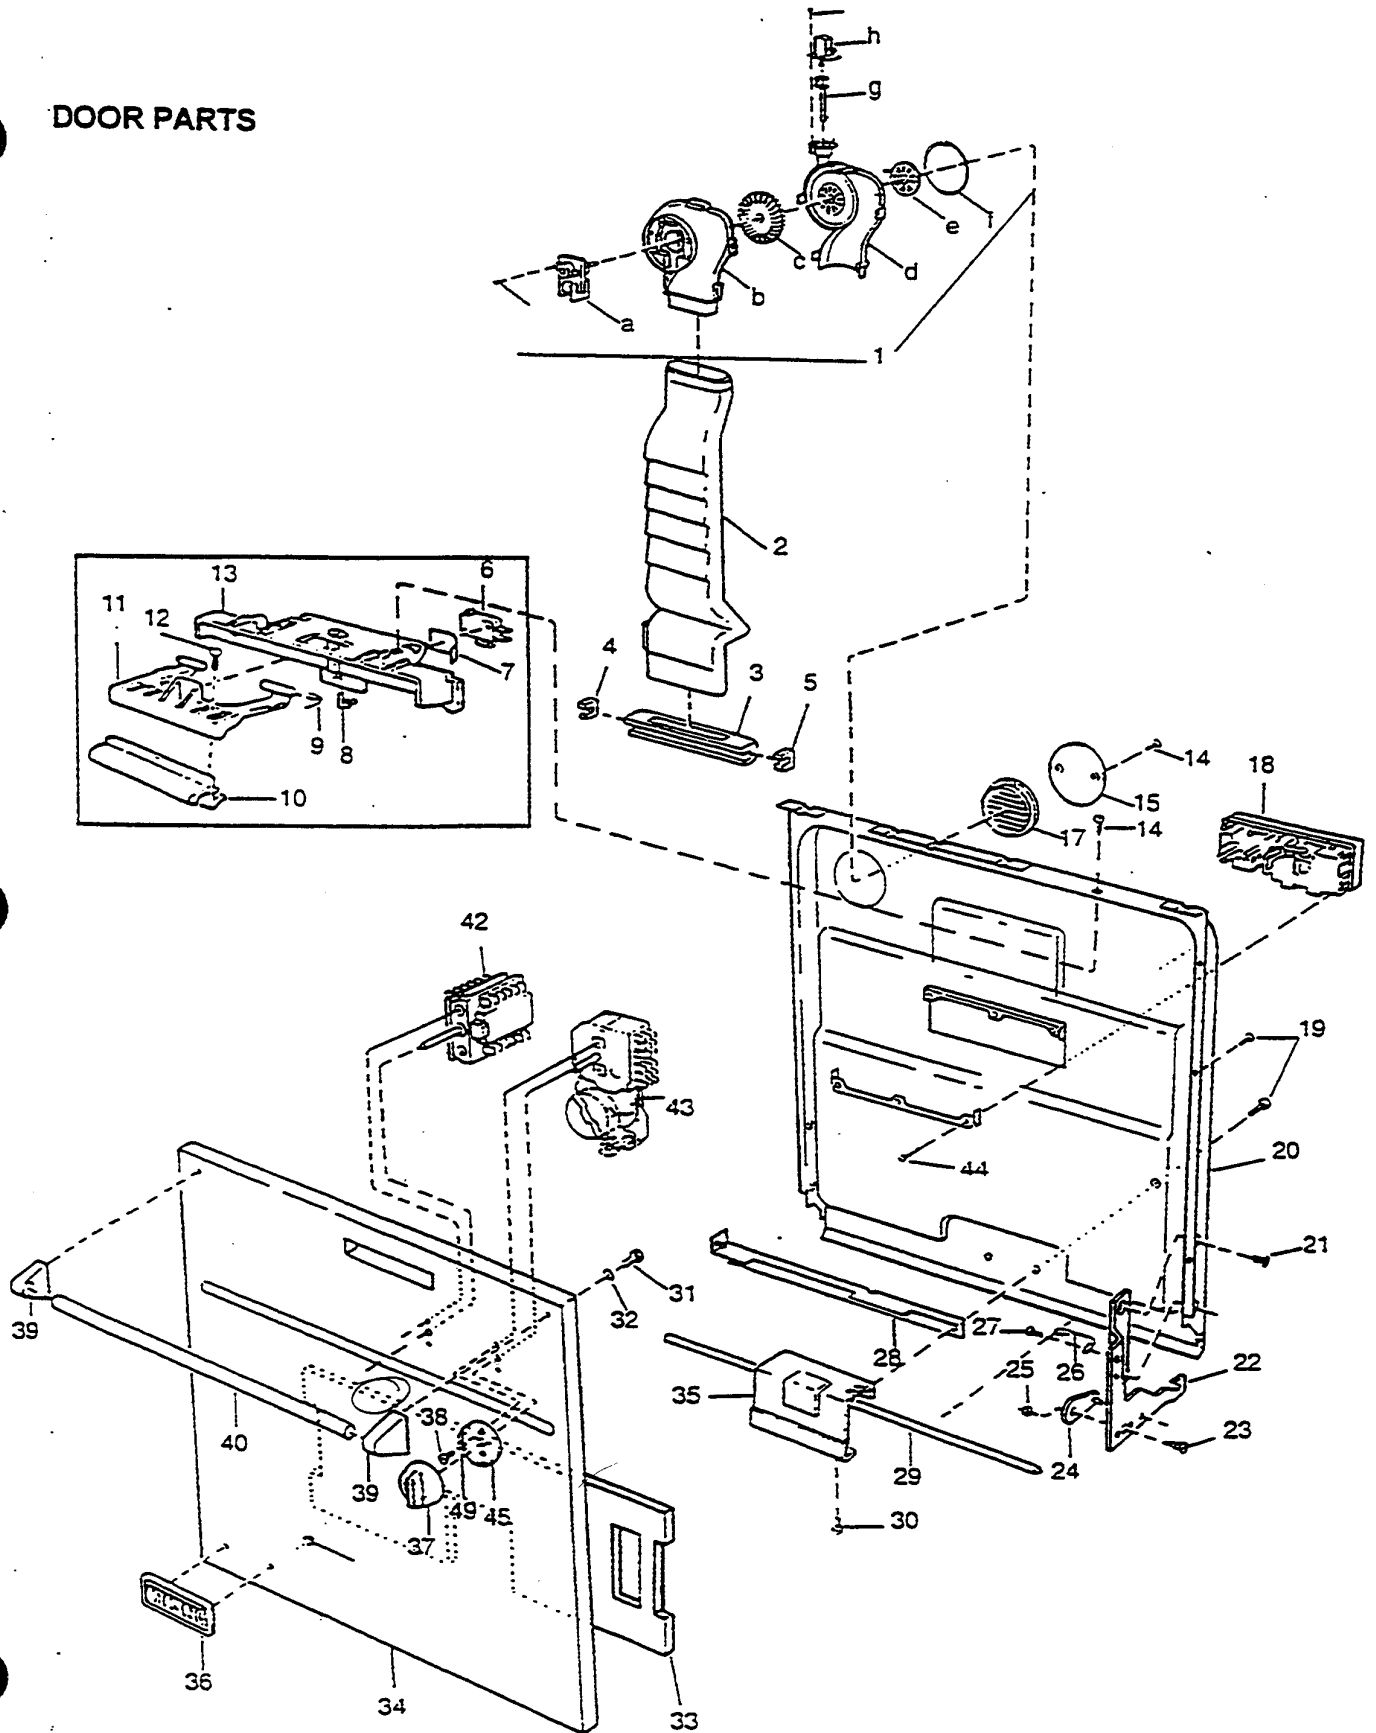

DOOR PARTS

Item	Part No.	Name	Qty	Uom	NOTES
34	C9201225BT	FRONT PANEL *BT*	1	EA	NO LONGER AVAILABLE, Not available online / Call for pricing and availability
34	C9201225BU	FRONT PANEL *BU*	1	EA	NO LONGER AVAILABLE, Not available online / Call for pricing and availability
34	C9201225CB	FRONT PANEL *CB*	1	EA	NO LONGER AVAILABLE
34	C9201225EP	FRONT PANEL *EP*	1	EA	NO LONGER AVAILABLE, Not available online / Call for pricing and availability
34	C9201225FG	FRONT PANEL *FG* (VUD141) *SLK SC	1	EA	NO LONGER AVAILABLE, Not available online / Call for pricing and availability
34	C9201225GG	FRONT PANEL *GG*	1	EA	NO LONGER AVAILABLE, Not available online / Call for pricing and availability
34	C9201225LE	FRONT PANEL *LE*	1	EA	NO LONGER AVAILABLE, Not available online / Call for pricing and availability
34	C9201225LN	FRONT PANEL *LN*	1	EA	NO LONGER AVAILABLE, Not available online / Call for pricing and availability
34	C9201225MJ	FRONT PANEL *MJ*	1	EA	NO LONGER AVAILABLE, Not available online / Call for pricing and availability
34	C9201225PL	FRONT PANEL *PL*	1	EA	NO LONGER AVAILABLE, Not available online / Call for pricing and availability
34	C9201225SG	FRONT PANEL *SG*	1	EA	NO LONGER AVAILABLE, Not available online / Call for pricing and availability