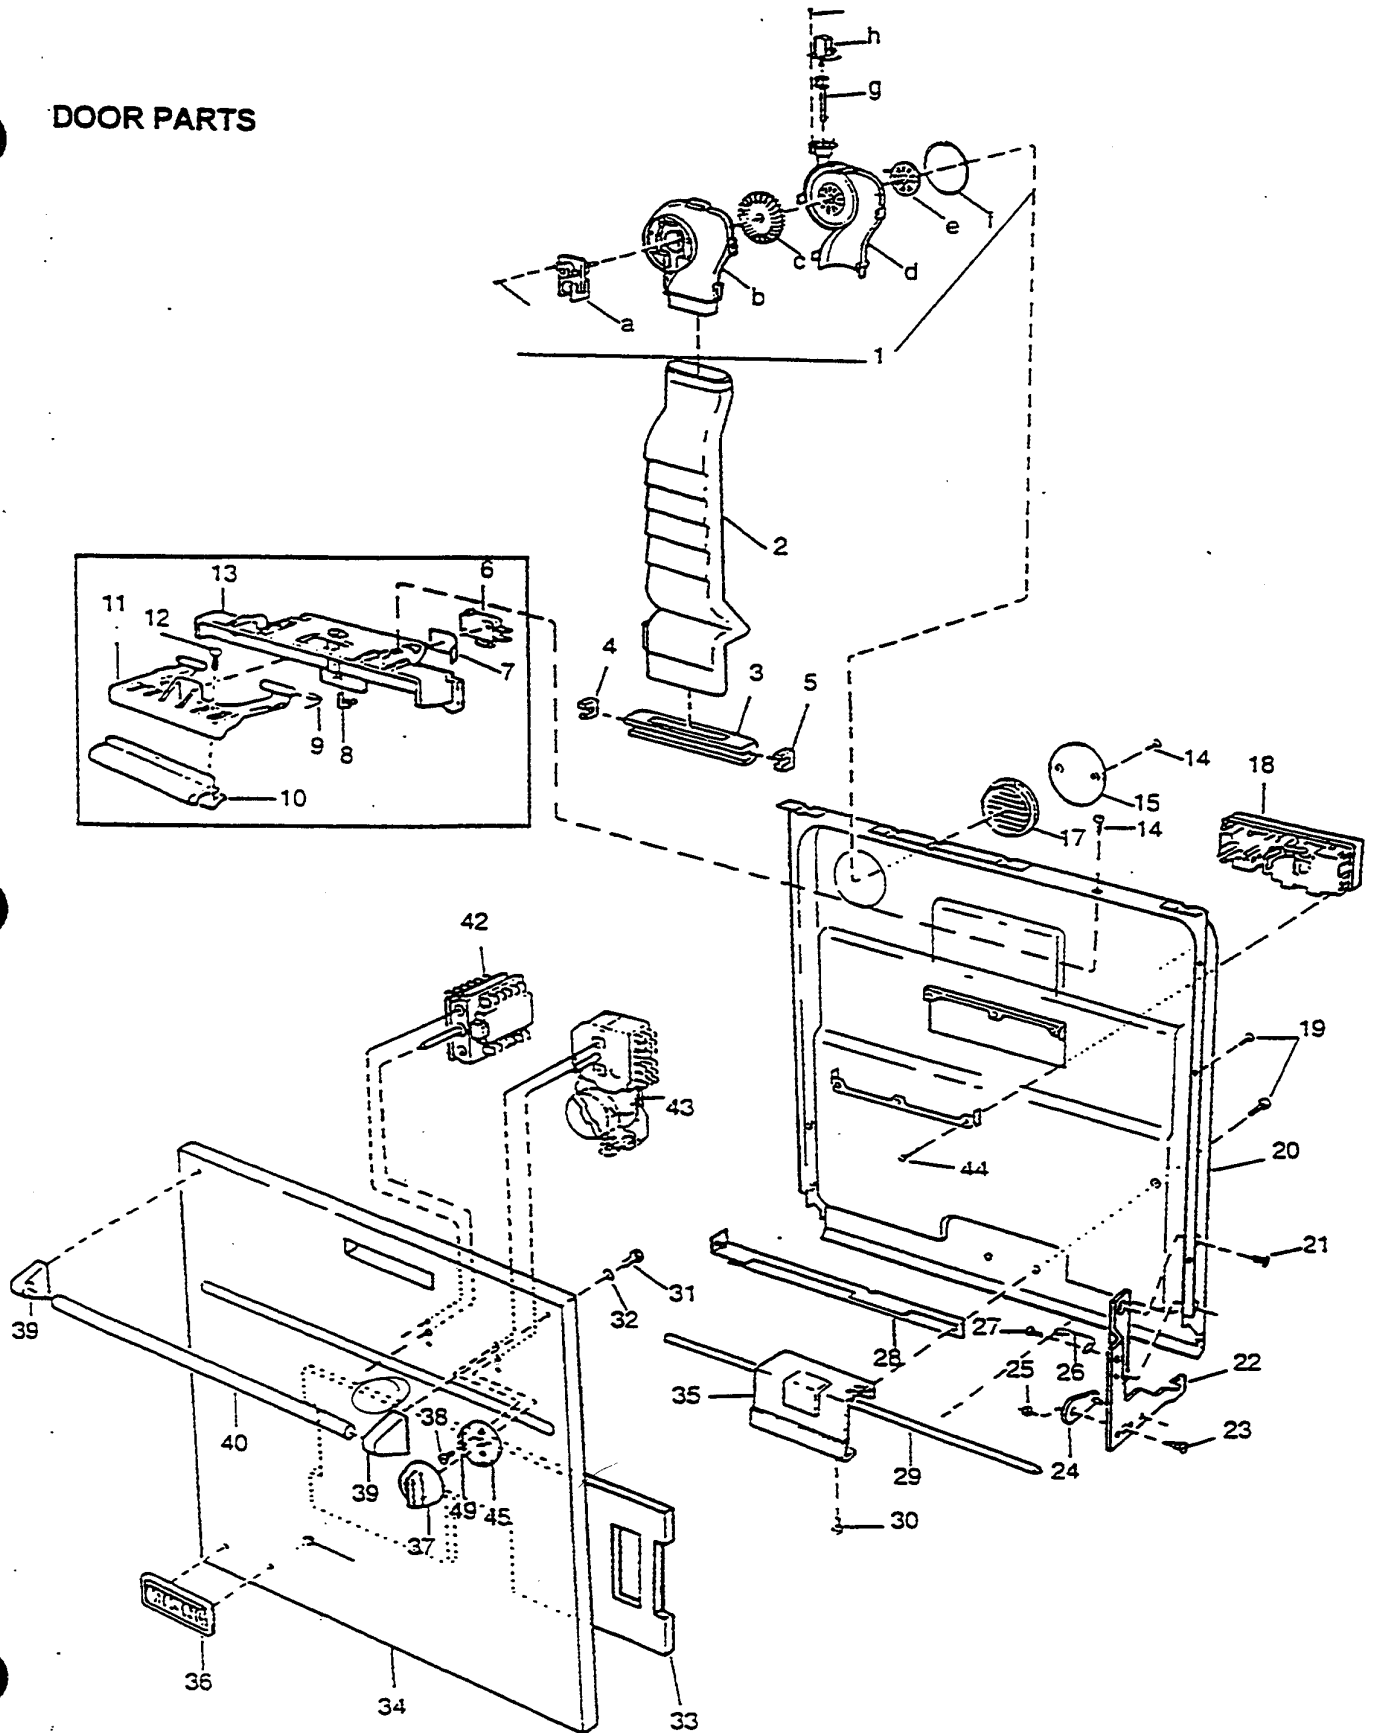

DOOR PARTS

Item	Part No.	Name	Qty	Uom	NOTES
34	C9201225VB	FRONT PANEL *VB* (VUD141) *SLK SC	1	EA	NO LONGER AVAILABLE, Not available online / Call for pricing and availability
34	C9201225WH	FRONT PANEL *WH* (VUD141) *SLK SC	1	EA	NO LONGER AVAILABLE, Not available online / Call for pricing and availability
35	PD120025	DOOR BRACE STAND (8057985)	1	EA	NO LONGER AVAILABLE
36	PE010016	LOGO (ALL RANGES) *BK/CHR 307997W	1	EA	
36	PE010017	LOGO (VGSO,VEDO,VGDO,VUD) *WH/CHR	1	EA	
36	PE010079	4.5" LOGO/VIKING PROF *BK/BR	1	EA	
36	PE010080	4.5" LOGO/VIKING PROF *WH/BR	1	EA	
37	PB010127	KNOB, TIMER VUD141 80-602-43	1	EA	
37	PB010128	TIMER KNOB - WHITE (VUD141)	1	EA	
38	PD100009	SCREW (8900944)	1	EA	
39	000268-000	HANDLE ENDCAP	1	EA	
39	PE030001PVD	END CAP DOOR HANDLE *BR	1	EA	
40	F0002573SS	DOOR HANDLE-VUD141 (STAINLESS STEEL) 22.093	1	EA	
40	F0002573BR	DOOR HANDLE VUD141 (BRASS) 22.093	1	EA	
41	PD100028	LOCK WASHER (8901413)	1	EA	NO LONGER AVAILABLE
42	PD140007	SWITCH ROTARY 8056214	1	EA	
43	PD140008	TIMER 1355/1655 8060017	1	EA	NO LONGER AVAILABLE
44	PD100029	SCREW (8902087)	1	EA	NO LONGER AVAILABLE
45	050172-000	BEZEL, KNOB	1	EA	
45	PB010172	BEZEL NEW BR REPL PB010107	1	EA