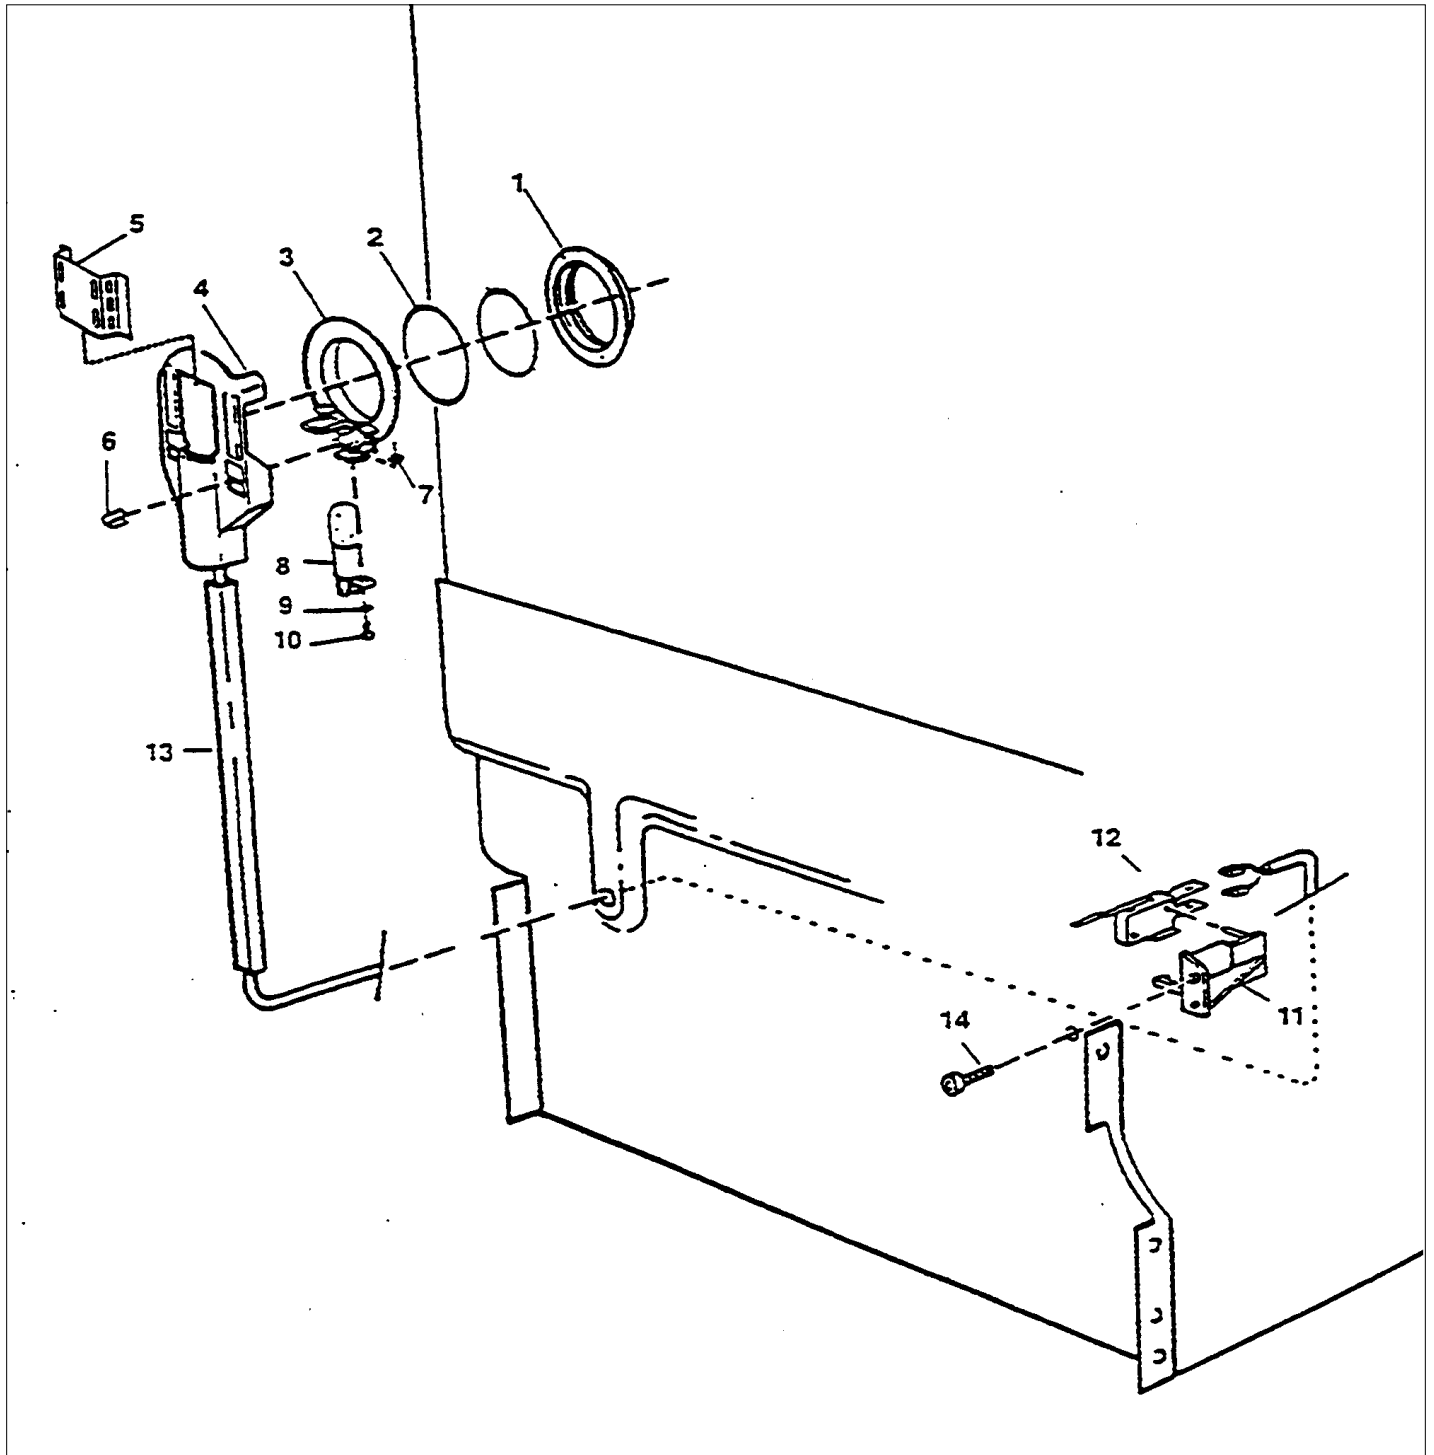

NON  
ILLUSTRATED PART

Item	Part No.	Name	Qty	Uom	NOTES
NI	PD100077	INSTALLATION HARDWARE (8801135)	1	EA	

INTERIOR LIGHT ASSY

Item	Part No.	Name	Qty	Uom	NOTES
1	PD100053	LOCK RING-GLASS (8053086)	1	EA	
2	PD100054	O-RING (8901763)	1	EA	
3	PD160006	LIGHT GLASS (8053087)	1	EA	
4	PD120029	LAMP PROTECTION PLATE (8054915)	1	EA	NO LONGER AVAILABLE
5	PD120030	LAMP REFLECTOR PLATE (8054916)	1	EA	
6	PD100055	CLIP (8901592)	1	EA	
7	PD100056	NUT (8901233)	1	EA	
8	PD160007	LIGHT - INTERIOR (8055148)	1	EA	
9	PD100028	LOCK WASHER (8901413)	1	EA	NO LONGER AVAILABLE
10	PD100057	SCREW (8900945)	1	EA	NO LONGER AVAILABLE
11	PD120031	LAMP SWITCH BRACKET (8054907)	1	EA	NO LONGER AVAILABLE
12	PD140019	MICRO-SWITCH - LIGHT (8058469)	1	EA	
13	PD120032	CABLE CHANNEL (8059968)	1	EA	NO LONGER AVAILABLE, Not available online / Call for pricing and availability
14	PD100029	SCREW (8902087)	1	EA	NO LONGER AVAILABLE