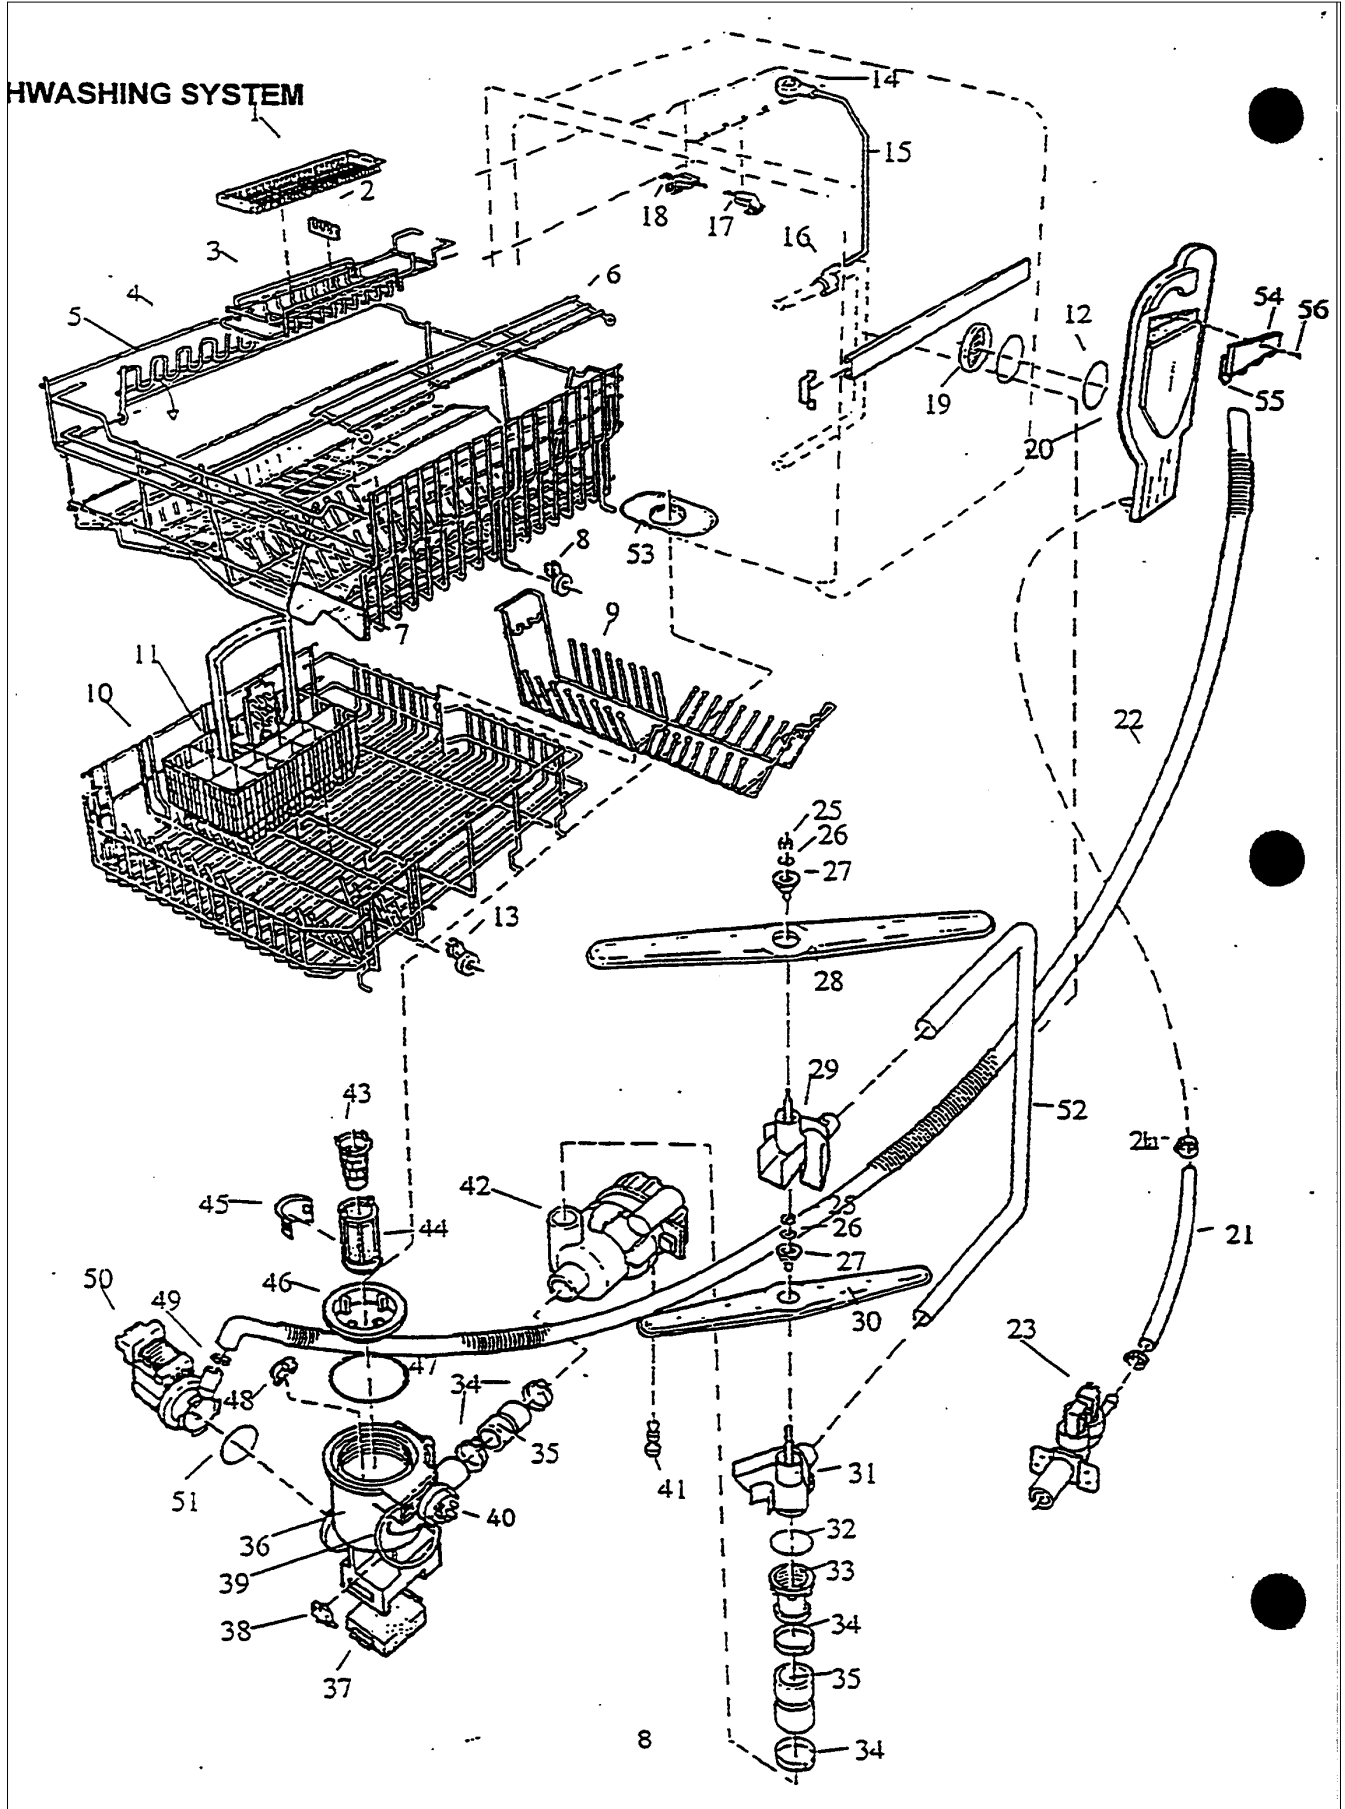

Item	Part No.	Name	Qty	Uom	NOTES
Not Shown	NOTE	(BEFORE 09/24/01)		EA	
23	PD140046	MALE DUAL INLET VALVE		EA	
Not Shown	NOTE	(BEFORE 09/24/01)		EA	
23	PD140036	INLET VALVE (8073825)		EA	
Not Shown	NOTE	(AFTER 09/24/01)		EA	
a	PD100007	SCREW (8900327)		EA	NO LONGER AVAILABLE
25	PD100034	NUT (8901262)		EA	
26	PD100035	WASHER (8052095)		EA	
27	PD100036	BEARING-SPRAY ARM 8057070-77		EA	
28	PD130015	SPRAY ARM-UPPER 8072695		EA	
29	PD100037	UPPER SPRAY ARM BEARING		EA	
30	PD130016	LOWER SPRAY ARM		EA	Not available online / Call for pricing and availability
31	PD100038	BEARING (SPRAY PIPE)- LOWER (8057067-77		EA	
32	PD100039	O-RING (8901755)		EA	
33	PD100040	BEARING SPRAY PIPE MUFF 8057069		EA	
34	PD100041	HOSE CLIP 8052097		EA	
35	PD140010	HOSE CIRCULATION PUMP 8057484		EA	
36	PD140012	WELL BOTTOM REP PD310038 8801123		EA	
37	PD110018	FLOAT (8075110)		EA	
38	PD140011	MICRO-SWITCH - OVERFLOW (8060068)		EA	
39	PD110019	RUBBER HOSE (8058500)		EA	
40	PD310037	LEVEL SWITCH 8071024		EA	
41	PD140015	RUBBER BUFFER (8055095)		EA	
42	PD140016	PUMP CIRCULATION 05 8801312		EA	NO LONGER AVAILABLE
43	PD150013	BSKT STRNER RPL PD350022 8057972-77		EA	