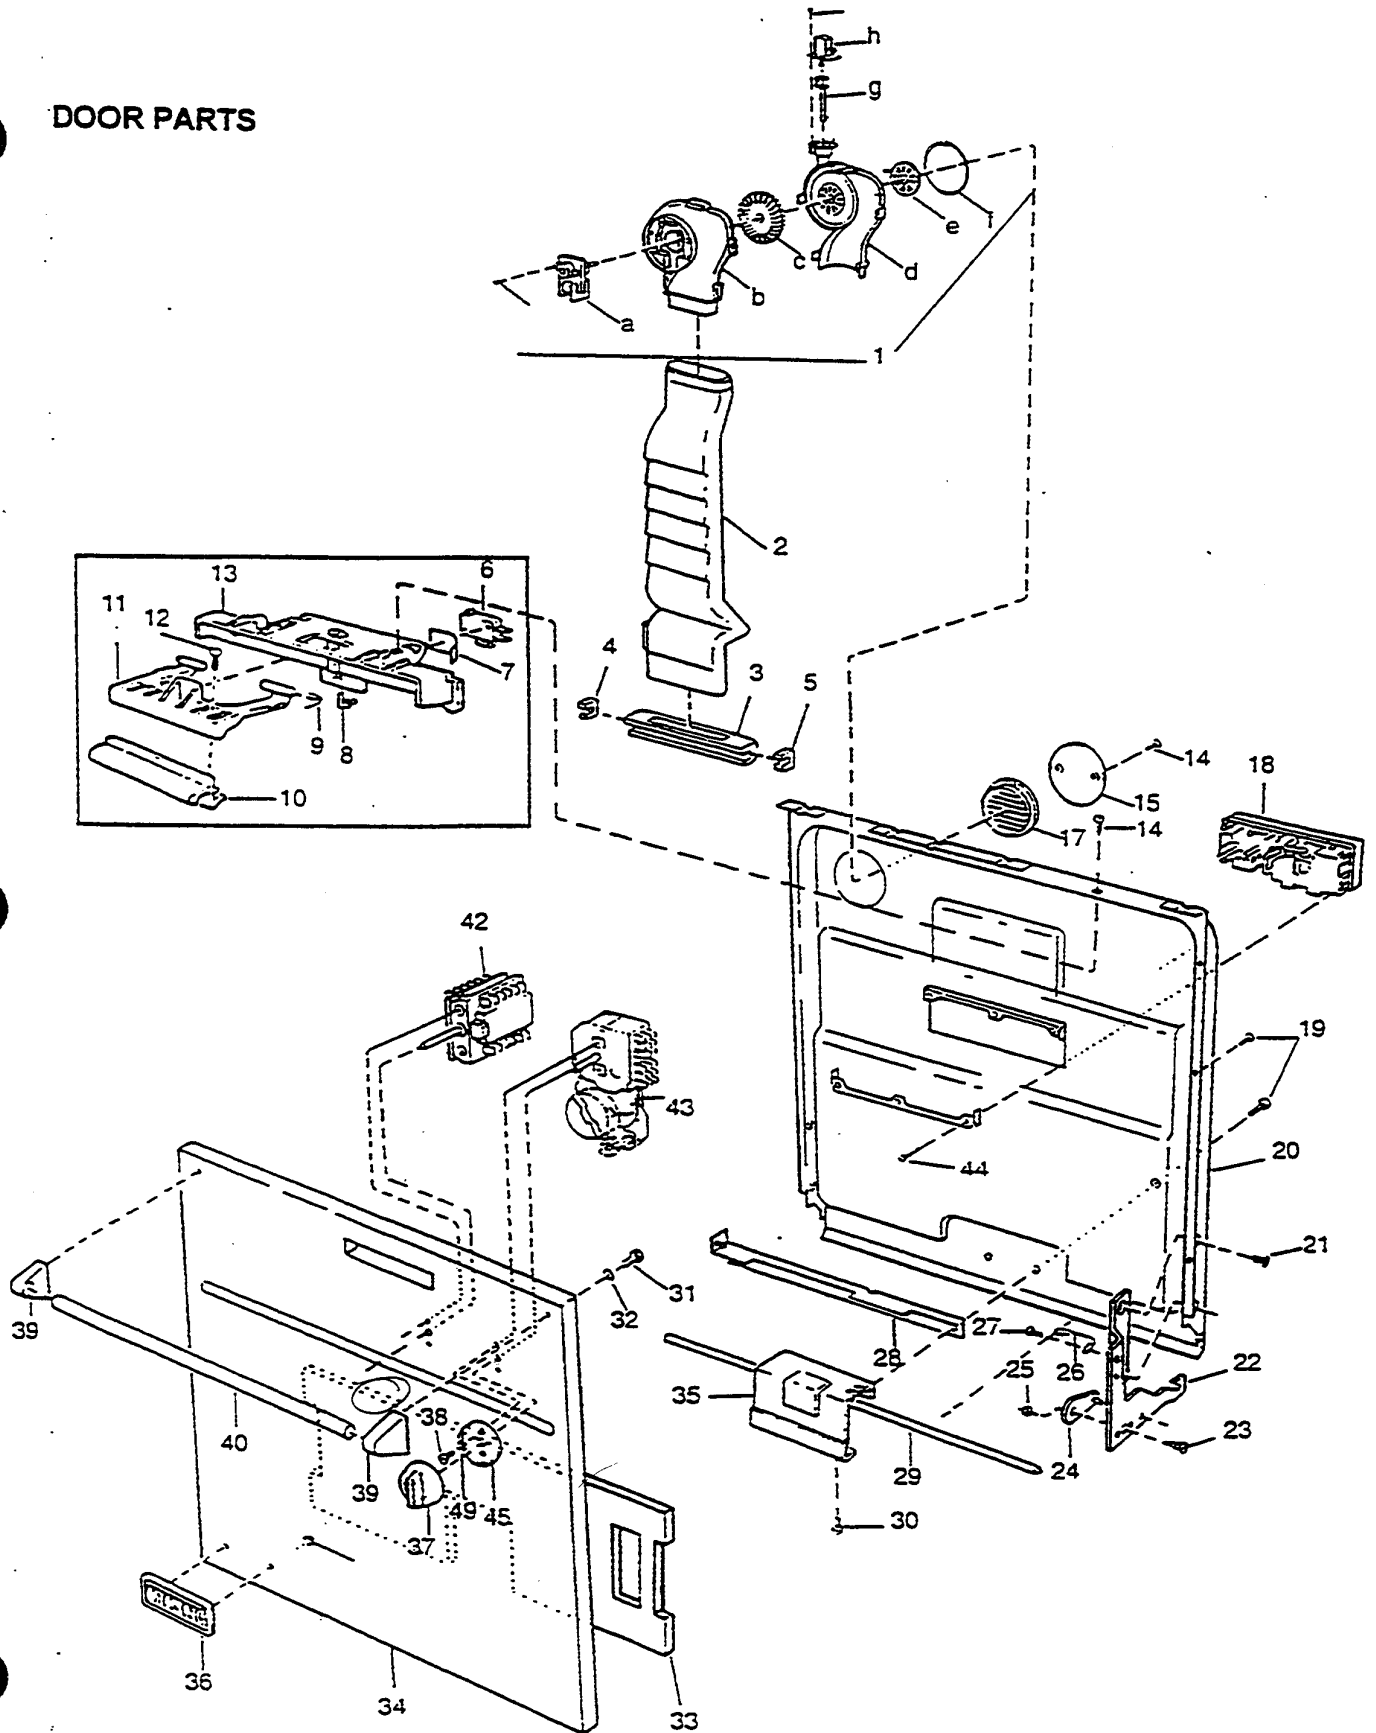

DOOR PARTS

Item	Part No.	Name	Qty	Uom	NOTES
22	PD130010	DOOR HINGE-L.H. (8057525)	1	EA	
22	PD130011	DOOR HINGE-R.H. (8057524)	1	EA	
23	PD100021	SCREW-HINGE (8057530)	1	EA	NO LONGER AVAILABLE, Not available online / Call for pricing and availability
24	PD100022	SLIDE WASHER-HINGE BEARING (8057948)	1	EA	NO LONGER AVAILABLE
25	PD100023	NUT (33500262)	1	EA	NO LONGER AVAILABLE, Not available online / Call for pricing and availability
26	PD100043	CABLE HARNESS TIE (8060070)	1	EA	NO LONGER AVAILABLE, Not available online / Call for pricing and availability
27	PD100024	SCREW (8902131)	1	EA	NO LONGER AVAILABLE, Not available online / Call for pricing and availability
28	PD120023	DOOR AIR CHANNEL-LOWER (8058487)	1	EA	
29	PD100091	LOWER DOOR SEAL CUTTING (8060254)	1	EA	
30	PD100007	SCREW (8900327)	1	EA	NO LONGER AVAILABLE
31	PD100026	SCREW (8056198)	1	EA	
32	PD100027	LOCK WASHER (8901324)	1	EA	NO LONGER AVAILABLE
33	PD130012	INSULATION-DOOR ASSEMBLY (8070294)	1	EA	
34	PD120024SS	DOOR OUTER *SS 8070110-95-Y	1	EA	
34	C9201225AL	FRONT PANEL *AL*	1	EA	NO LONGER AVAILABLE, Not available online / Call for pricing and availability
34	C9201225BK	SUB TO PD120024BK - FRONT PANEL *BK*	1	EA	NO LONGER AVAILABLE, Not available online / Call for pricing and availability