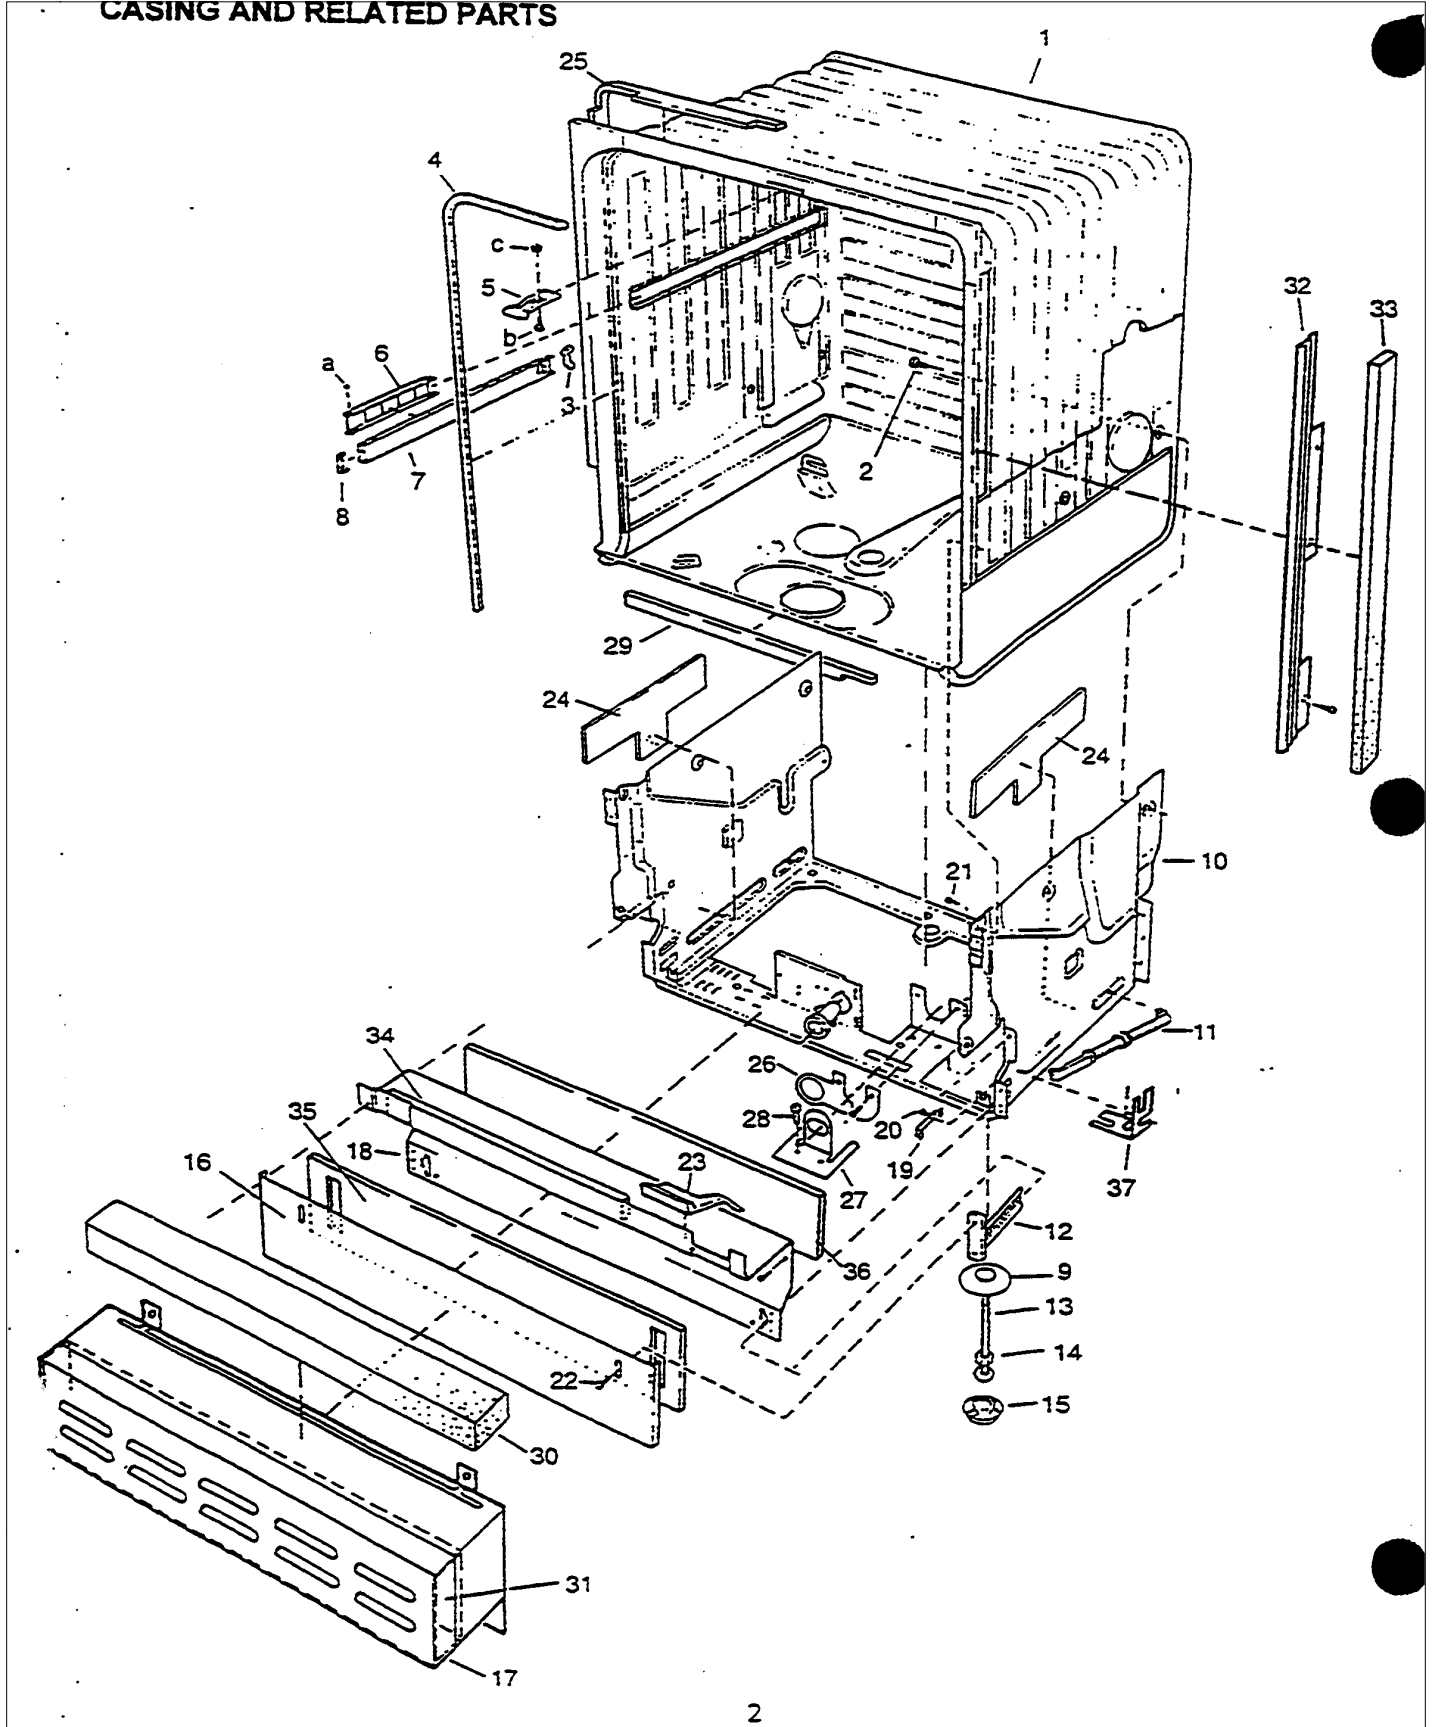

CASING AND RELATED PARTS

Item	Part No.	Name	Qty	Uom	NOTES
17	C9001226BT	LOWER PANEL *BT* (VUD141)	1	EA	NO LONGER AVAILABLE
17	C9001226BU	LOWER PANEL *BU* (VUD141)	1	EA	NO LONGER AVAILABLE, Not available online / Call for pricing and availability
17	C9001226CB	LOWER PANEL *CB* (VUD141)	1	EA	NO LONGER AVAILABLE, Not available online / Call for pricing and availability
17	C9001226EP	LOWER PANEL *EP* (VUD141)	1	EA	NO LONGER AVAILABLE, Not available online / Call for pricing and availability
17	C9001226FG	LOWER PANEL *FG* (VUD141)	1	EA	NO LONGER AVAILABLE, Not available online / Call for pricing and availability
17	C9001226GG	LOWER PANEL *GG* (VUD141)	1	EA	NO LONGER AVAILABLE, Not available online / Call for pricing and availability
17	C9001226LE	LOWER PANEL *LE* (VUD141)	1	EA	NO LONGER AVAILABLE, Not available online / Call for pricing and availability
17	C9001226LN	LOWER PANEL *LN* (VUD141)	1	EA	NO LONGER AVAILABLE, Not available online / Call for pricing and availability
17	C9001226MJ	LOWER PANEL *MJ* (VUD141)	1	EA	NO LONGER AVAILABLE, Not available online / Call for pricing and availability
17	C9001226PL	LOWER PANEL *PL* (VUD141)	1	EA	NO LONGER AVAILABLE, Not available online / Call for pricing and availability
17	C9001226SG	LOWER PANEL *SG* (VUD141)	1	EA	NO LONGER AVAILABLE, Not available online / Call for pricing and availability