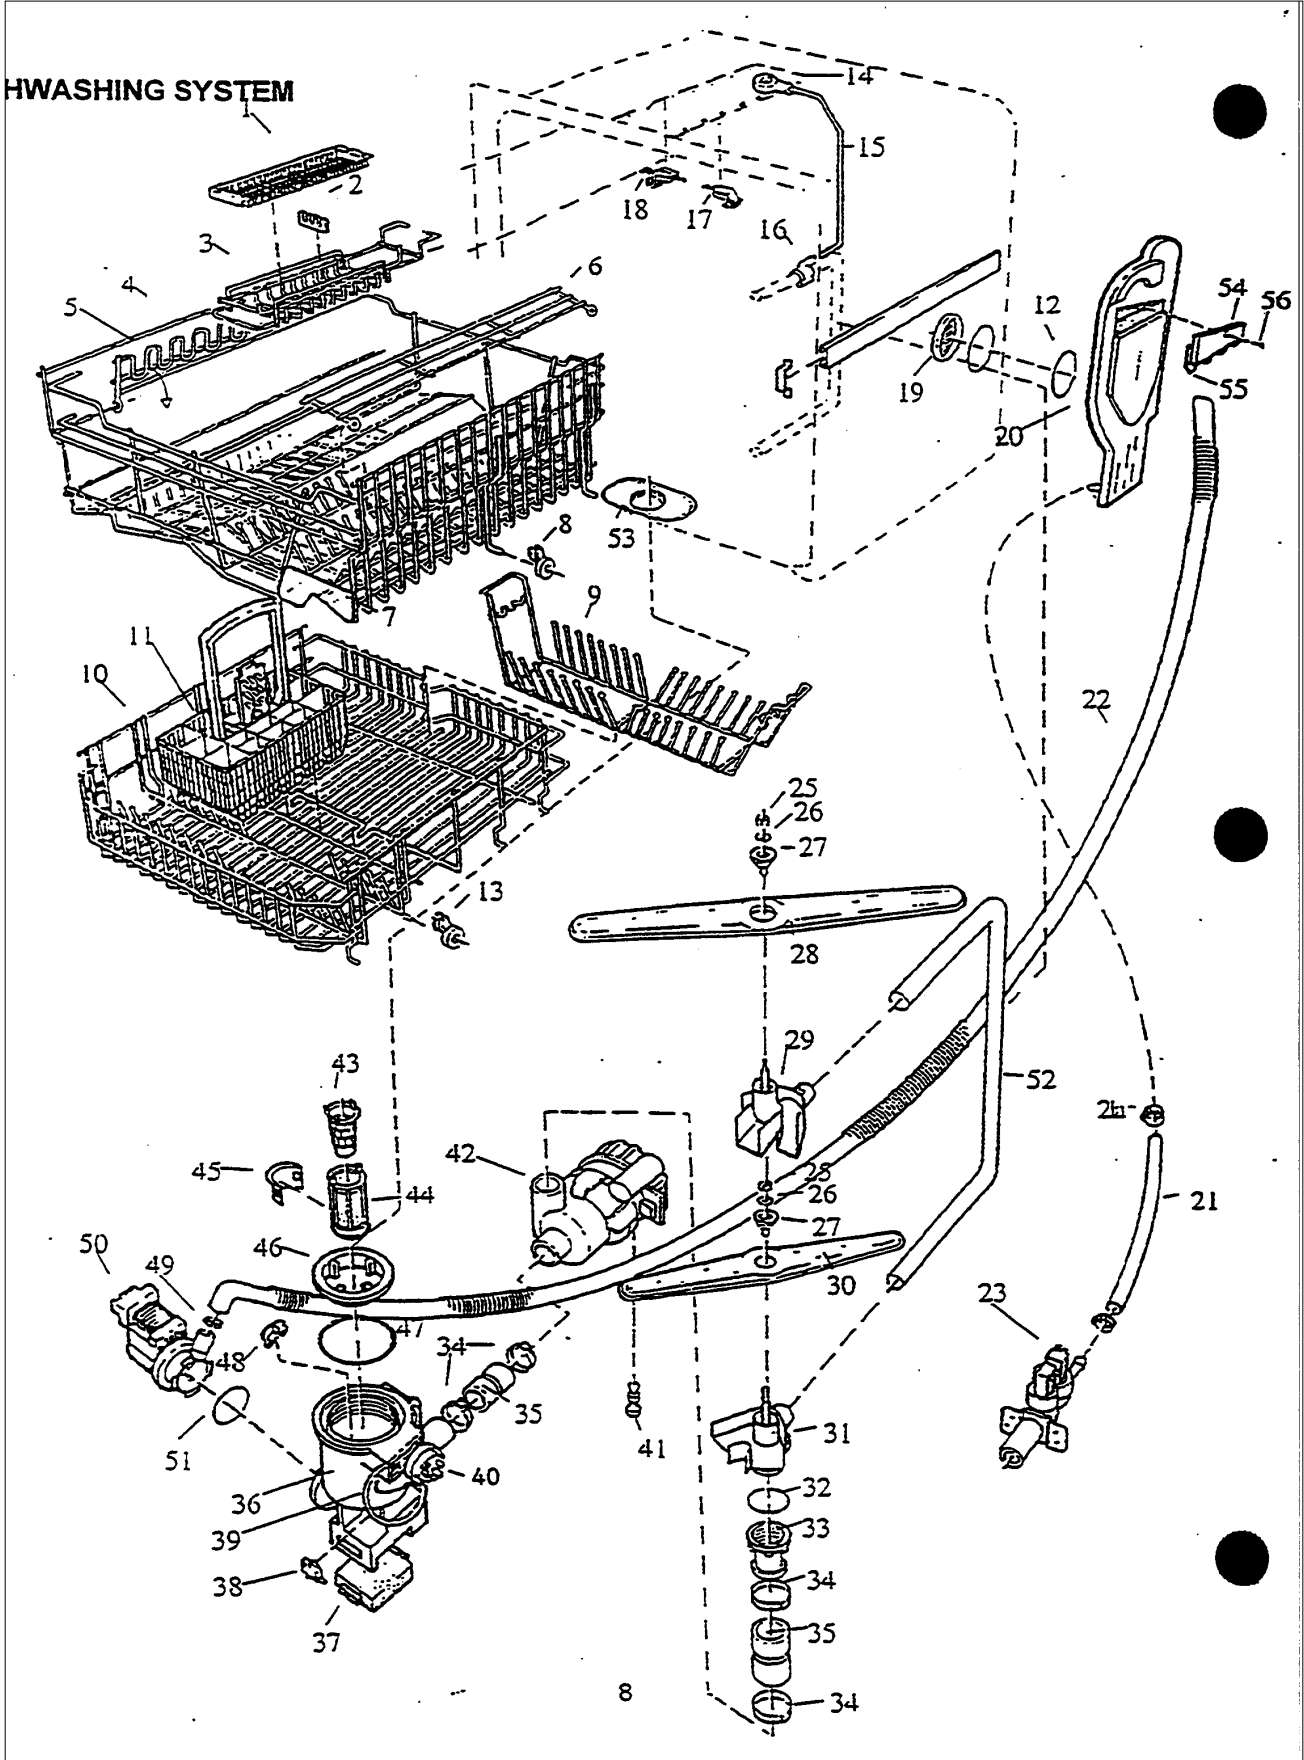

DISHWASHING SYSTEM

Item	Part No.	Name	Qty	Uom	NOTES
1	PD150002	CUTLERY BASKET-UPPER 8053376-77		EA	
2	PD150003	KNIFE STAND (8057505-77) - NLA		EA	
3	PD150004	BASKET KNIFE BOX 8057058- 49		EA	
4	PD150005	BASKET UPPR 8801199-49		EA	
5	PD150006	CUP SHELF-WINE GLASS (8071337-49)		EA	NO LONGER AVAILABLE, Not available online / Call for pricing and availability
6	PD150016	CUP SHELF 8071336-36 REPL PD150019		EA	
7	PD150007	KNIFE STOP (8057506) REPL PD330045		EA	
8	PD150008	BASKET WHL REP PD350026 8058498-77		EA	
9	PD150009	LOWER BASKET INSERT		EA	
10	PD150031	LOWER BASKET (8801391-49)		EA	
11	PD150032	CUTLERY BASKET, INC. DOOR (NO HANDLE)		EA	
12	PD100031	O-RING (8058504)		EA	
13	PS300001	LOWER RACK WHEEL (10mm) 807 8641 - 77		EA	
14	PD110012	GROMMET-SPRAY GROMMET (8057503)		EA	NO LONGER AVAILABLE
15	PD130013	SPRAY PIPE-UPPER (8057500)		EA	NO LONGER AVAILABLE
16	PD110013	GROMMET-SPRAY GROMMET (8057504-77)		EA	
17	PD110014	GLIDE-MOUNT #2 8058453		EA	
18	PD110015	GLIDE-MOUNT #1 8057502		EA	
19	PD100032	LOCK RING-AIR BREAK (8057536)		EA	
20	PD130014	AIR BREAK - W/O-RING (8801234)		EA	
21	PD110016	RUBBER HOSE (8058502)		EA	
a	PD100033	HOSE CLIP (8052189)		EA	
22	PD110017	OUTLET HOSE 8070304		EA	
23	PD140009	FEMALE DUAL VALVE INLET 8801352		EA