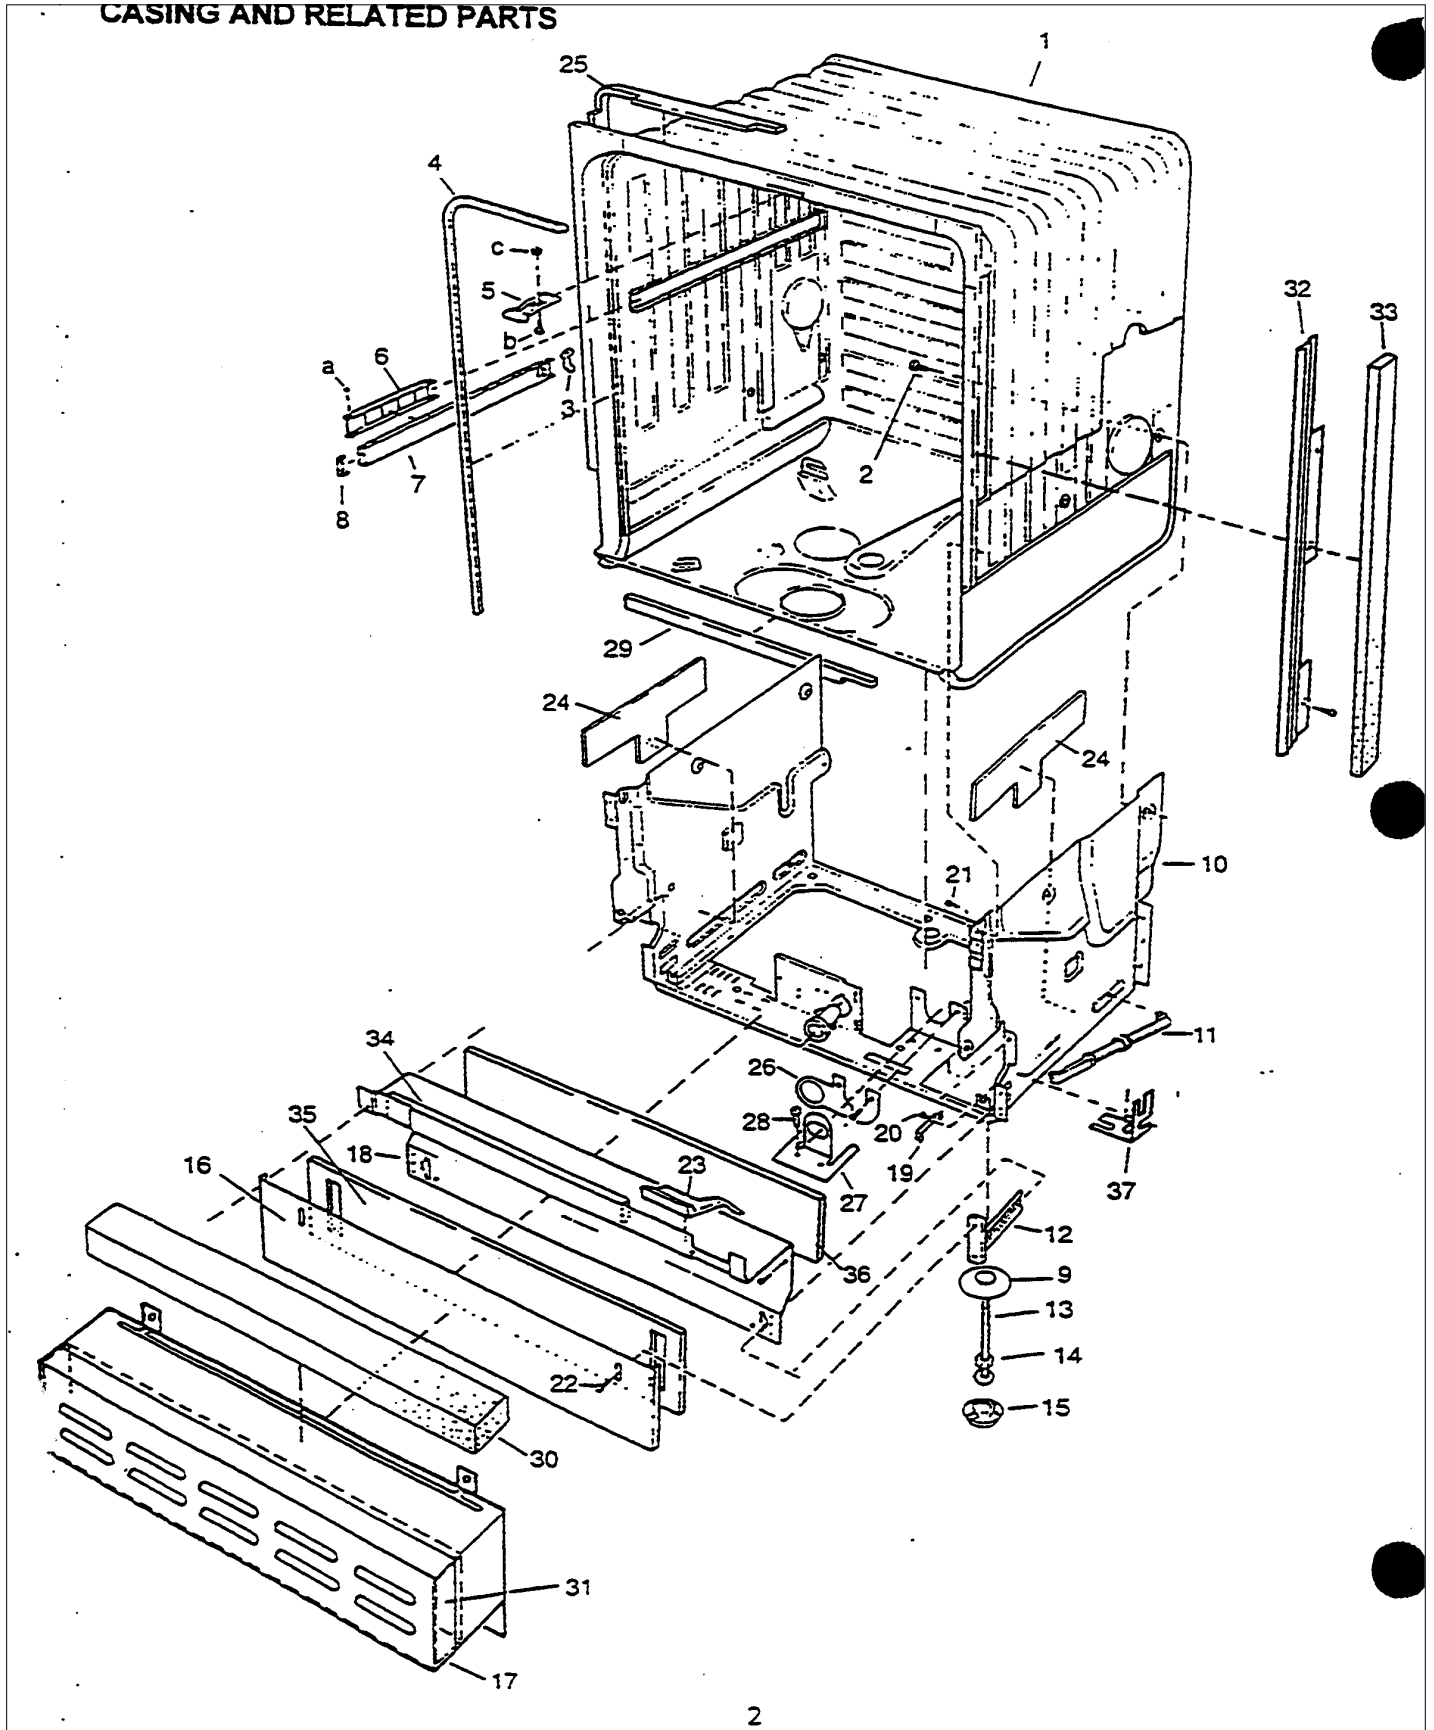

CASING & RELATED PARTS

Item	Part No.	Name	Qty	Uom	NOTES
1	PD120001	CASING WITH INSULATION	1	EA	Not available online / Call for pricing and availability
2	PD100001	SCREW & O-RING (8901110)	1	EA	
3	PD110001	BALL CATCH 8057978-77	1	EA	
4	PD100085	DOOR STRIP (8057489)	1	EA	
5	PD110002	LOCK CATCH 8057955-77	1	EA	
b	PD100003	SCREW (8901104)	1	EA	
c	PD100004	NUT (8070767)	1	EA	
6	PD110003	GUIDE RAIL-BALL HOLDER 8058638-77	1	EA	
a	PD110004	BALL 8057977/722B4430 (8 PER BAG) (8801349-77)	1	EA	
7	PD110005	GUIDE RAIL 8801350	1	EA	
8	PD120002	BASKET STOP REP PD350023 8057979-77	1	EA	
9	PD100005	REINFORCEMENT WASHER (8057209)	1	EA	NO LONGER AVAILABLE
10	PD120003	BOTTOM OUTER PANEL (8057523)	1	EA	
11	PD110006	DOOR SPRING 8060232-77	1	EA	
12	PD120004	KICK PLATE-BRACKET (8057549)	1	EA	
13	PD130001	FOOT	1	EA	Not available online / Call for pricing and availability
14	PD100006	NUT (8901156)	1	EA	
15	PD130002	DISHWASHER FOOT-GLIDE (8051957)	1	EA	
16	PD120005	KICK PLATE RE PD330046 8059758-86	1	EA	
17	PD120007SS	LOWER DOOR *SS 8057100-95- V	1	EA	
17	C9001226AL	LOWER PANEL *AL* (VUD141)	1	EA	NO LONGER AVAILABLE, Not available online / Call for pricing and availability
17	C9001226BK	SUB TO PD120007BK - LOWER PANEL *BK* (VUD141)	1	EA	NO LONGER AVAILABLE