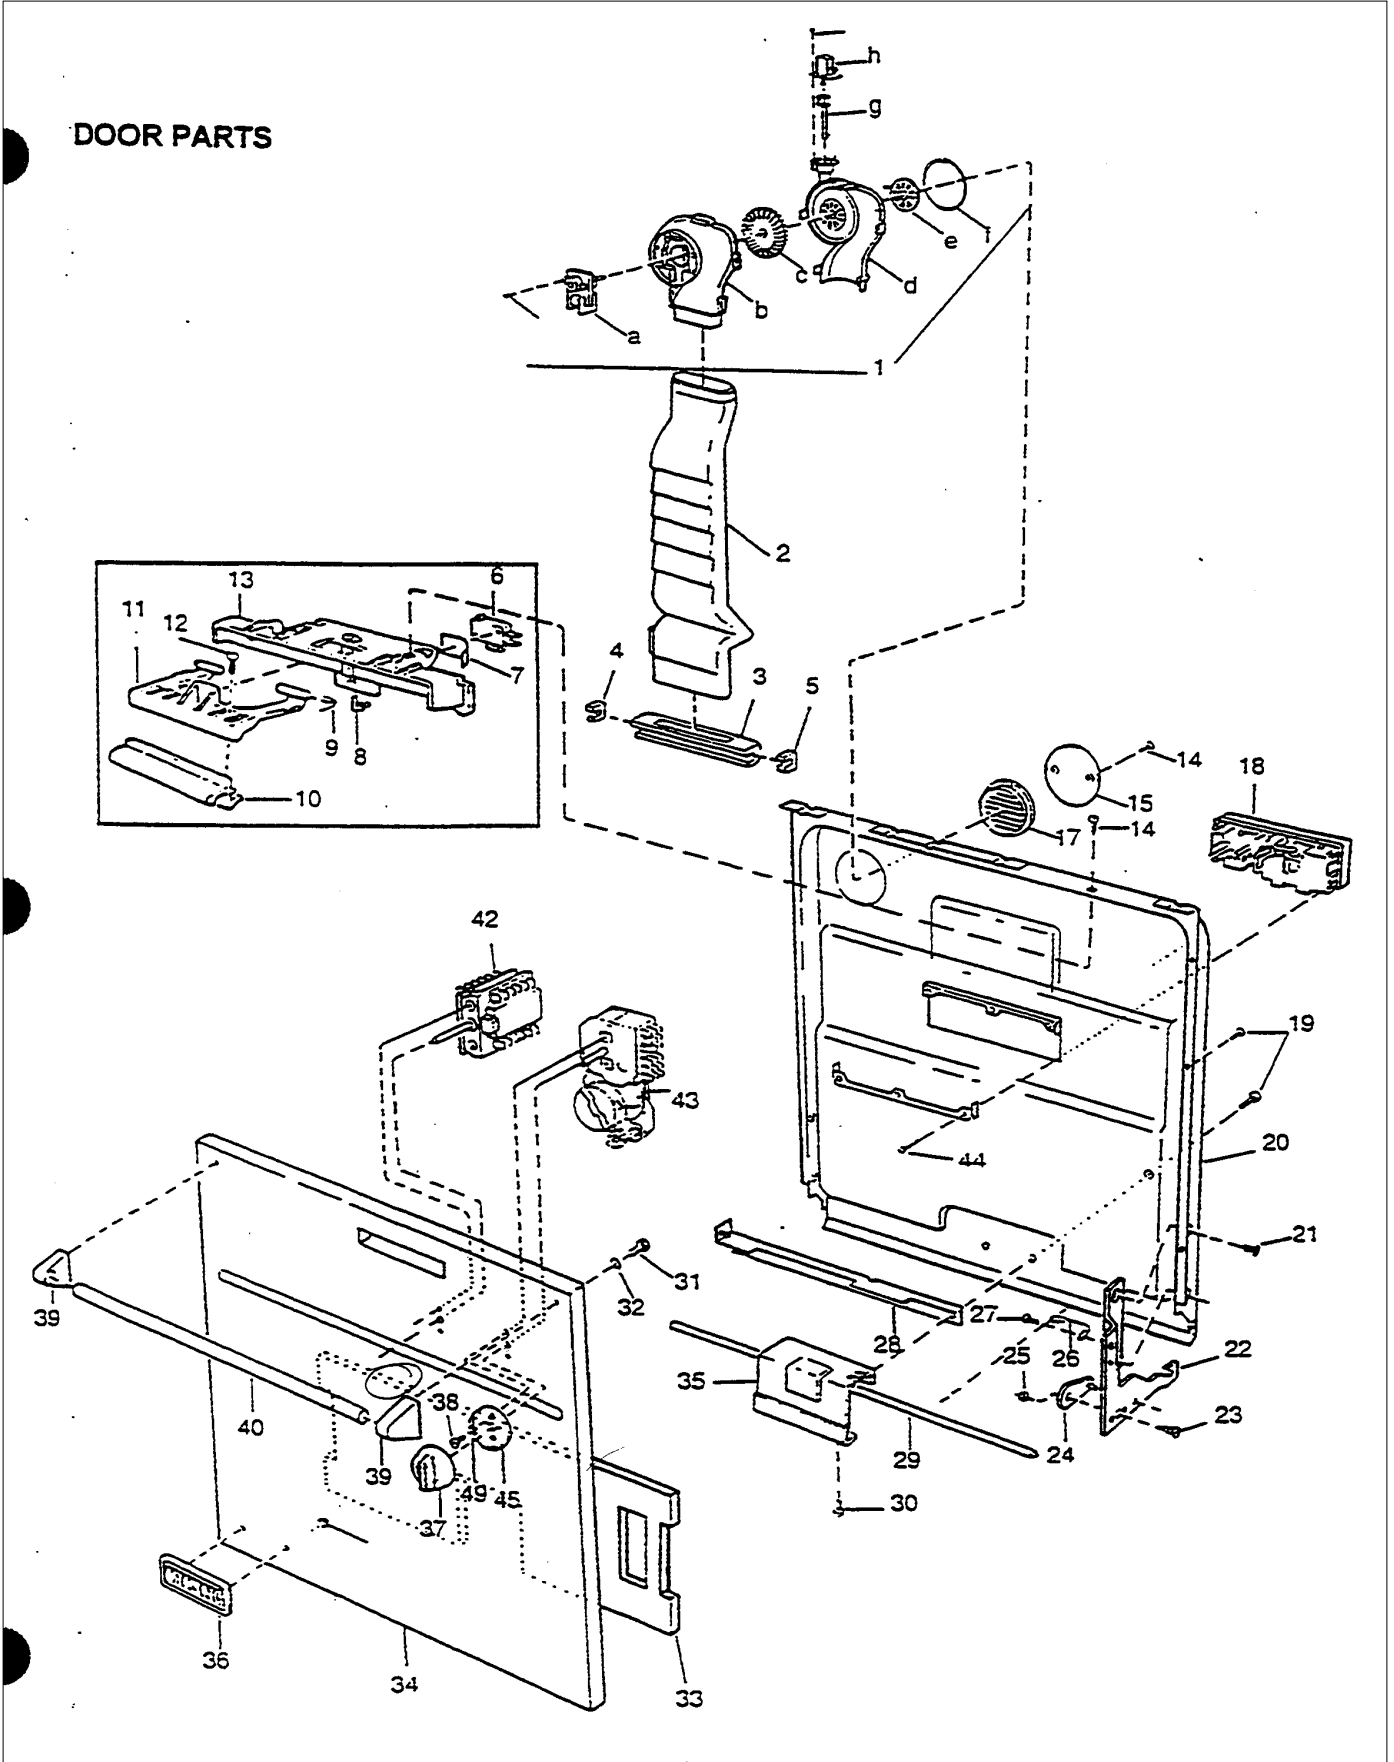

DOOR ASSY

DOOR PARTS

Item	Part No.	Name	Qty	Uom	NOTES
1b-g	PD140001	VENTILATOR ASY (8073851) REP PD310030	1	EA	
Not Shown	NOTE	(COMPLETE ASSEMBLY)		EA	
a	PD140001	VENTILATOR ASY (8073851) REP PD310030	1	EA	
h	PD140004	MOTOR VAX VENTILATOR 8052778	1	EA	
2	PD120017	AIR CHANNEL (8057963)	1	EA	NO LONGER AVAILABLE
3	PD120018	AIR DUCT-NOZZLE (8059887)	1	EA	NO LONGER AVAILABLE
4	PD110009	END PLUG (8059891) NEED'S COLOR	1	EA	NO LONGER AVAILABLE
5	PD110010	END PLUG (8059892) GET COLOR CODE	1	EA	Not available online / Call for pricing and availability
6	PD140005	SWITCH MICRO 8055473	1	EA	
7	PD120019	TAPE	1	EA	
8	PD140006	CONTROL PIN 8057542	1	EA	
9	PD110011	SPRING-HANDLE LOCK (8007078)	1	EA	
10	PD130008	LATCH REPL PD320092 8070023-98	1	EA	
NI	PD130020	LATCH KIT 8801098	1	EA	
11	PD130009	LATCH HANDLE (8070024-33)	1	EA	
12	PD100017	SCREW	1	EA	
13	PD120020	LOCK GUARD 8057539	1	EA	
14	PD100018	SCREW (8902085)	1	EA	NO LONGER AVAILABLE
15	PD120021	COVER PLATE-FAN (8058484)	1	EA	
17	PD100019	LOCK RING-FAN CASING (8057964)	1	EA	
18	PD150017	COMBINATION DISPENSER 8801343-77	1	EA	
19	PD100020	SCREW (8900646)	1	EA	NO LONGER AVAILABLE
20	PD120022	PNL INNER DR REP PD350028 8801118	1	EA	
21	PD100017	SCREW	1	EA