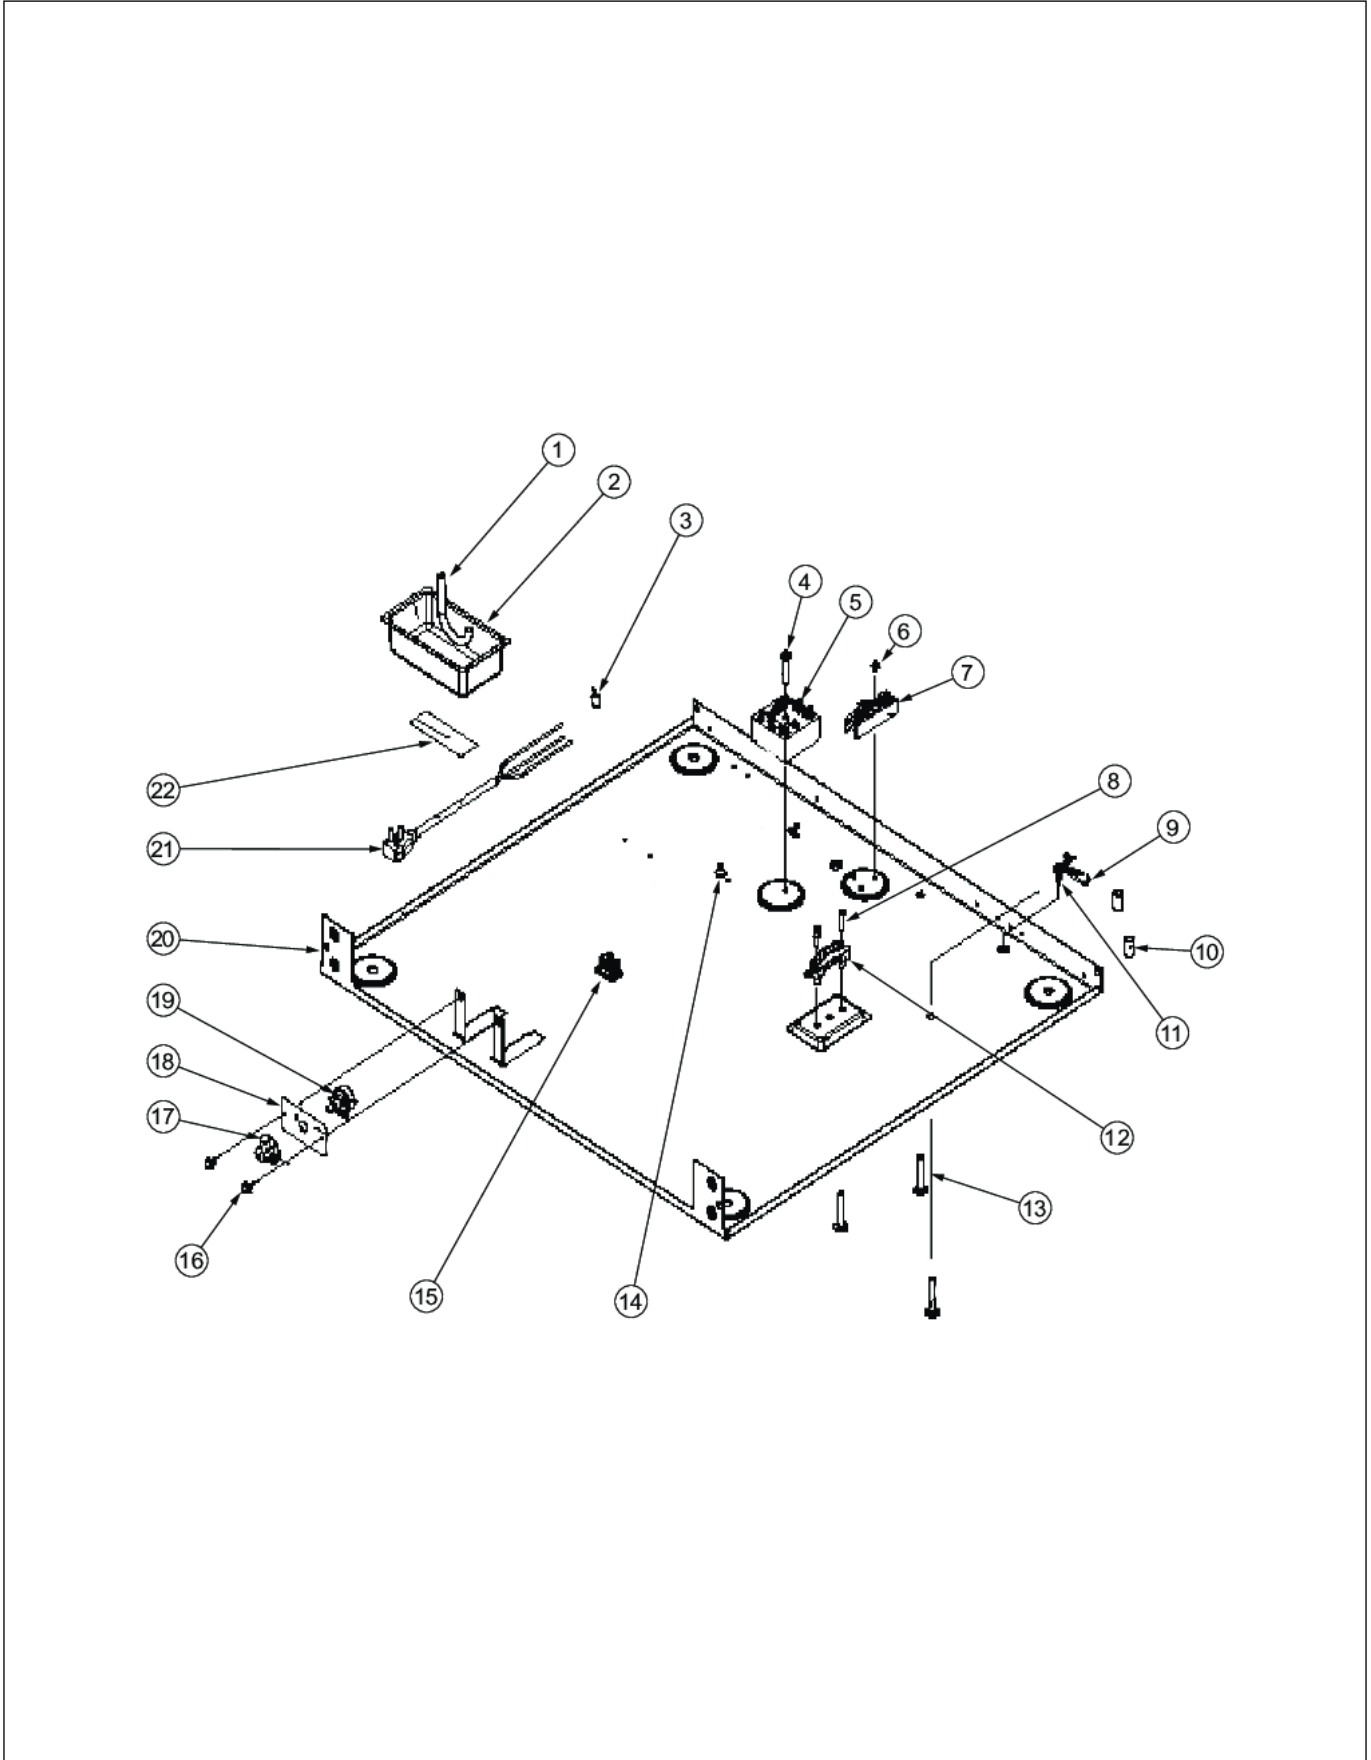

VUBD140T

BASE PARTS	1
DOOR PARTS	2
MECHANICAL PARTS	3
UNDERCOUNTER CABINET PARTS	4
Appendix A:Pages Index	A
Appendix B:Parts Index	B

BASE PARTS

Item	Part No.	Name	Qty	Uom	NOTES
1	022751-000	ôJö TRAP	1	EA	
2	010078-000	DRIP PAN	1	EA	
3	NON-SERVICEABLE	CABLE TIE	1	EA	
4	NON-SERVICEABLE	#10-32 X 1-1/4 HX.WSH.HD SCREW	1	EA	
5	069150-000	S/A, FIELD REPLACE HONEYWELL CONTROL	1	EA	
6	PW200029	SCREW	1	EA	NO LONGER AVAILABLE
7	022744-000	SUBS TO 005840-000 - TERMINAL BLOCK, ELECTRON, ESBI-3-5	1	EA	
8	NON-SERVICEABLE	SCREW, POWER CORD CLAMP	2	EA	
9	010353-000	GROUND WIRE	1	EA	
10	NON-SERVICEABLE	SLEEVE .65" LONG (INCLUDED W/ COMPRESSOR)	4	EA	
11	NON-SERVICEABLE	#8-32 X 1/4 PH.PAN HD. SCREW	1	EA	
12	022745-000	SUBS TO 022764-000 - CLAMP, POWER CORD	1	EA	
13	PW200023	CARRIAGE BOLT	4	EA	NO LONGER AVAILABLE
14	010062-000	CARRIAGE BOLT	2	EA	
15	007640-000	PLASTIC WIRE CLIP	1	EA	Not available online / Call for pricing and availability
16	009924-000	WASHER HD SCREW - ZN	2	EA	
17	022746-000	THERMOSTAT KNOB	1	EA	
18	022747-000	POTENTIOMETER MOUNTING BRACKET	1	EA	
19	069150-000	S/A, FIELD REPLACE HONEYWELL CONTROL	1	EA	
20	022749-000	BASEPLATE, UNDERCOUNTER UNIT	1	EA	
21	022750-000	POWER CORD	1	EA	
22	010079-000	TAPE - WH	1	EA	