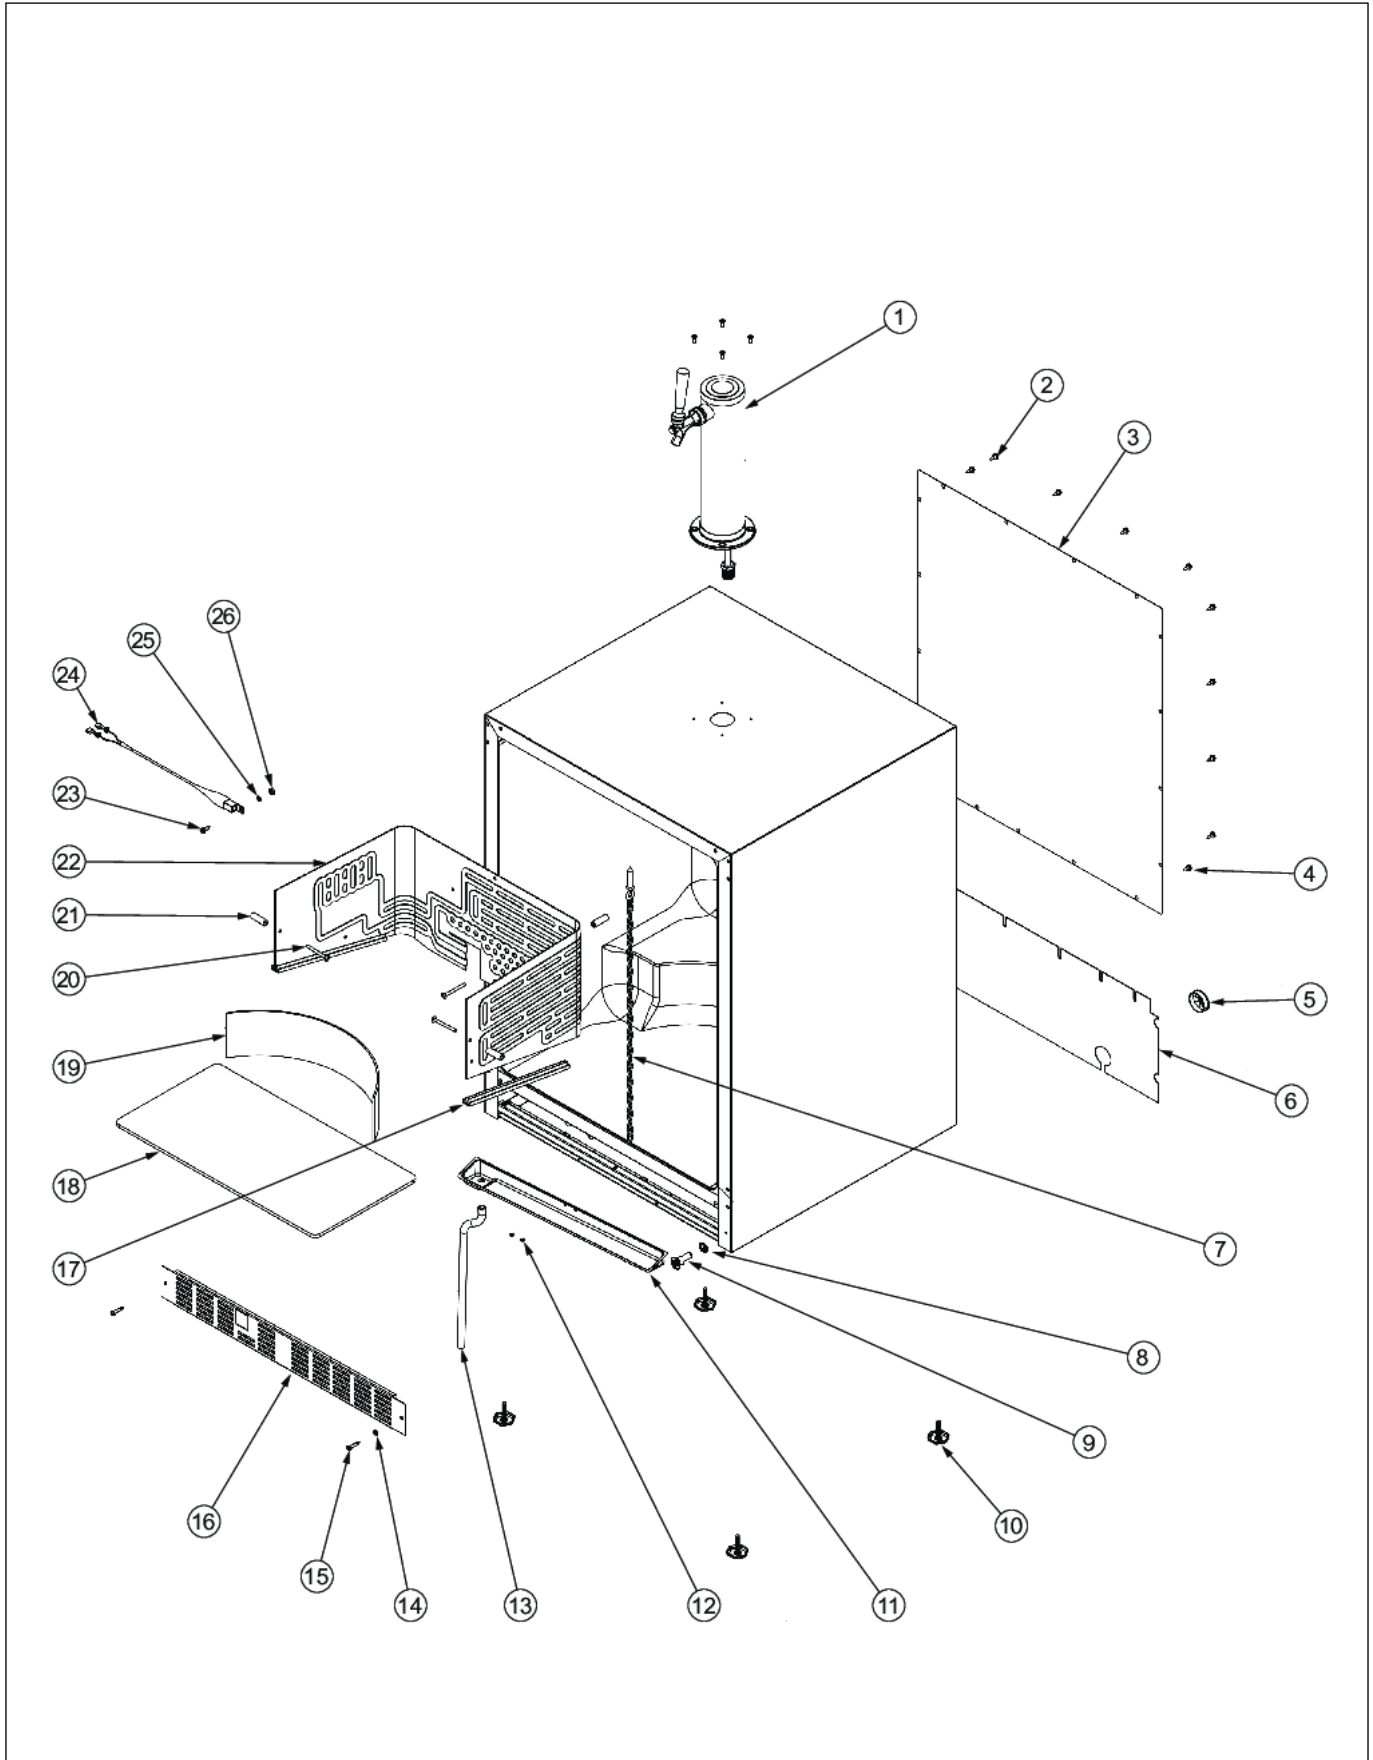

UNDERCOUNTER CABINET PARTS

Item	Part No.	Name	Qty	Uom	NOTES
1	022731-000	TAP TOWER, SS (SCREWS INCLUDED)	1	EA	
2	NON-SERVICEABLE	#10 X .5 AB HEX WASHER HEAD SCREW, SS	12	EA	
3	022732-000	BACK PANEL, SS	1	EA	
4	NON-SERVICEABLE	10 X 5/8 AB HEX WASHER HEAD SCREW, SS	11	EA	
5	NON-SERVICEABLE	RUBBER GROMMET, BLACK	1	EA	
6	022734-000	BACK SHROUD, SS	1	EA	
7	022735-000	CO2 TANK RESTRAINT	1	EA	
8	NON-SERVICEABLE	#10 CSK WASHER	4	EA	
9	010236-000	10-32 X 3/4ø PHILLIPS COUNTERSUNK SCREW, ZN	4	EA	Not available online / Call for pricing and availability
10	010031-000	LEVELING LEG	4	EA	
11	022736-000	DRIP TRAY, WHITE	1	EA	
12	NON-SERVICEABLE	POP RIVET #AD43ABS ALUMINUM	2	EA	
13	022737-000	DRAIN TUBE, WHITE	1	EA	
14	010069-000	LOCK WASHER	1	EA	
15	010068-000	SCREW - BK	2	EA	
16	022738-000	GRILLE, STAINLESS STEEL	1	EA	
17	009493-000	EVAPORATOR TRIM - WH	2	EA	Not available online / Call for pricing and availability
18	022739-000	FLOOR SHIELD, WHITE	1	EA	
19	022740-000	WALL SHIELD, WHITE	1	EA	
20	PW200007	SCREW, EVAPOR. (VUWC140)* 08204902	3	EA	NO LONGER AVAILABLE
21	PW200009	EVAPORATOR SPACER	3	EA	Not available online / Call for pricing and availability
22	022741-000	EVAPORATOR ASSEMBLY, WHITE	1	EA	
23	009485-000	MACHINE SCREW - SS	1	EA	
24	022742-000	THERMOSTAT THERMISTOR	1	EA