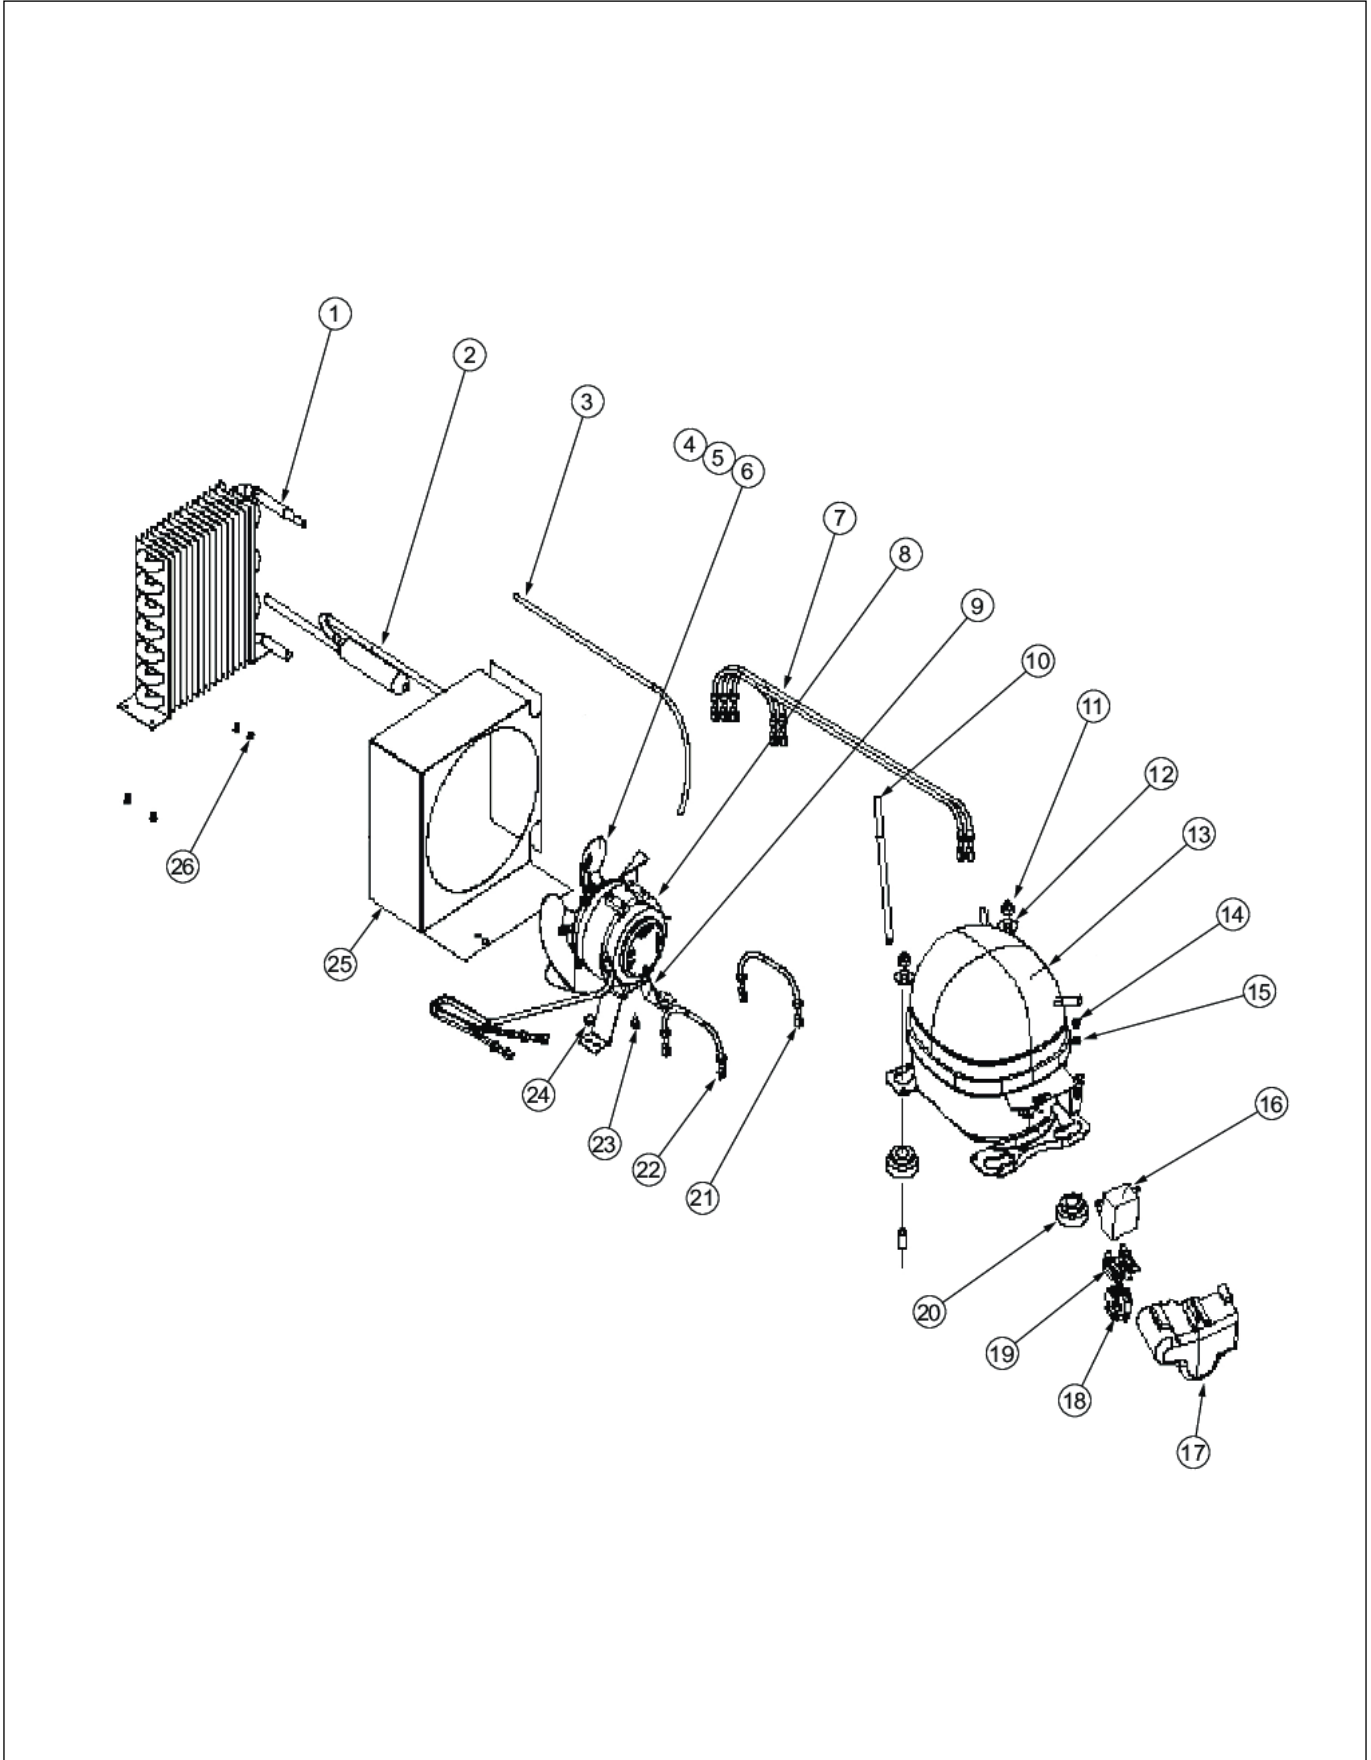

MECHANICAL PARTS

Item	Part No.	Name	Qty	Uom	NOTES
1	010243-000	CONDENSER	1	EA	
2	022752-000	DRIER ASSEMBLY	1	EA	
3	007638-000	COPPER TUBING	1	EA	Not available online / Call for pricing and availability
4	009831-000	FAN SILENCER	1	EA	
5	022753-000	SPEED NUT	1	EA	
6	010248-000	SUBS TO PW200037 - FAN BLADE	1	EA	
7	010038-000	WIRE HARNESS	1	EA	
8	010249-000	FAN MOTOR	1	EA	
9	009633-000	FAN MOTOR BRACKET	1	EA	
10	022754-000	TUBING, .250 X 6.25	1	EA	
11	PW200017	LOCK NUT .25-.20 UNC	4	EA	NO LONGER AVAILABLE, Not available online / Call for pricing and availability
12	PW200018	FLAT WASHER	4	EA	
13	010350-000	COMPRESSOR ASSEMBLY	1	EA	
14	009515-000	#10-32 x 1/2 HEX WASHER HEAD SCREW	1	EA	
15	007641-000	#10 EXTERNAL TOOTH LOCKWASHER	1	EA	
16	010239-000	RUN CAPACITOR	1	EA	
17	009507-000	RELAY COVER	1	EA	Not available online / Call for pricing and availability
18	010352-000	RELAY	1	EA	
19	010351-000	OVERLOAD	1	EA	
20	010036-000	GROMMET (COMES WITH COMPRESSOR)	4	EA	
21	NON-SERVICEABLE	WIRE, RED, 11.5" LONG	1	EA	
22	NON-SERVICEABLE	WIRE, WHITE,	1	EA	
23	009509-000	#8-36 SCREW	2	EA	Not available online / Call for pricing and availability
24	NON-SERVICEABLE	#10-24 KEPS NUT (COMES W/ COMPRESSOR)	2	EA