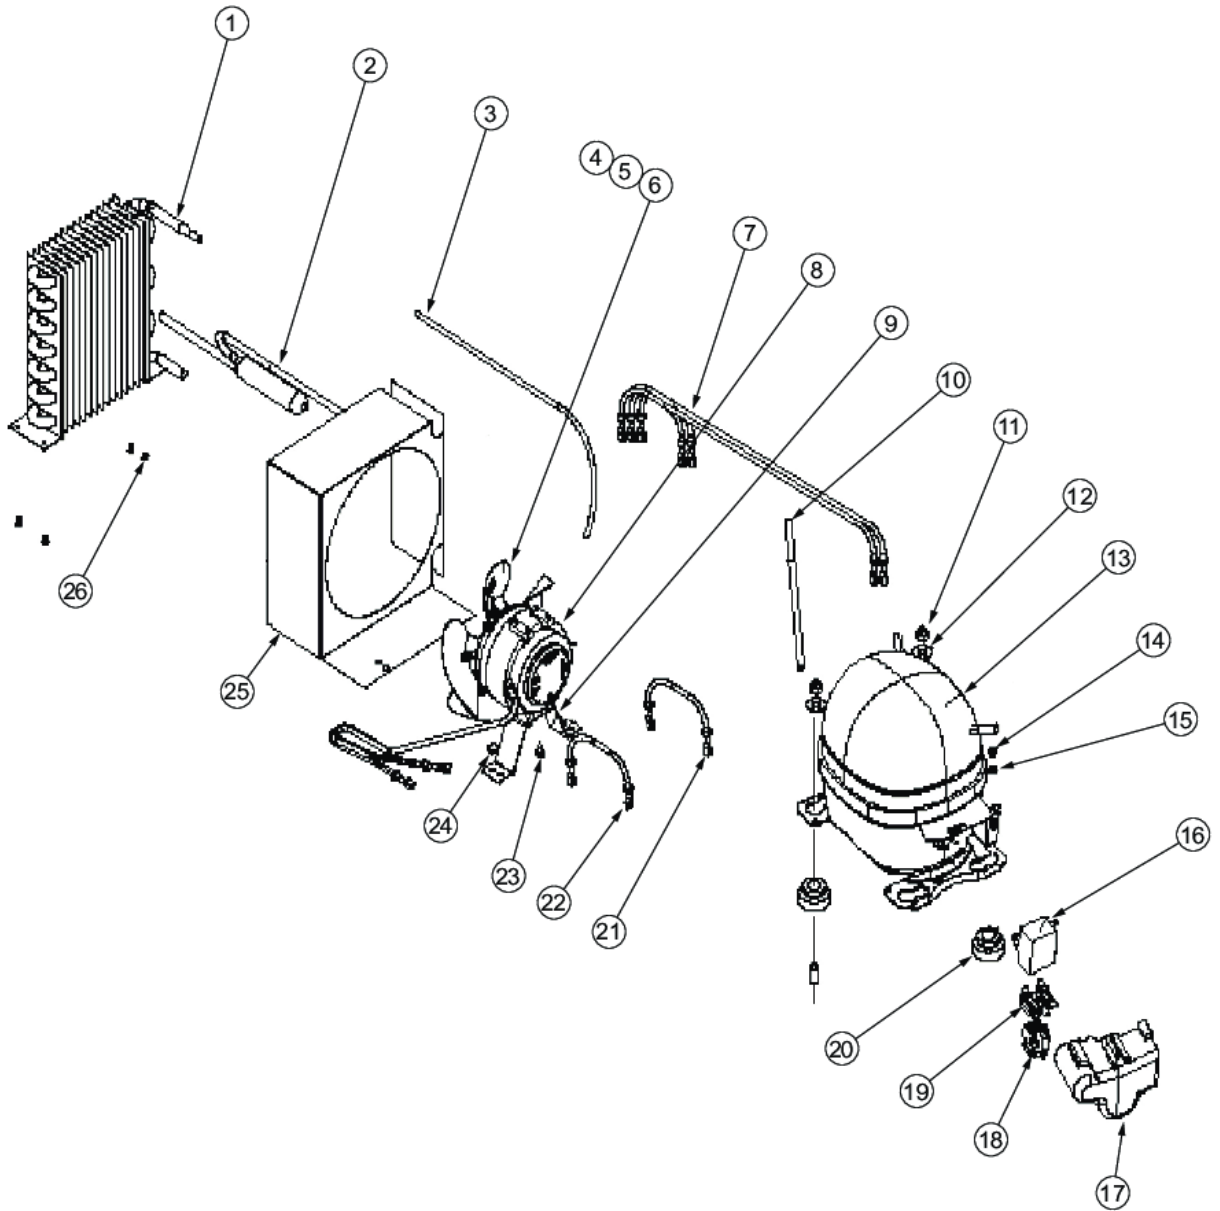

Item	Part No.	Name	Qty	Uom	NOTES
25	010071-000	FAN SHROUD	1	EA	
26	PW200019	POP RIVET	4	EA	Not available online / Call for pricing and availability
NI	PW300256	OVER FILL CONTAINER (CK-034A)	1	EA