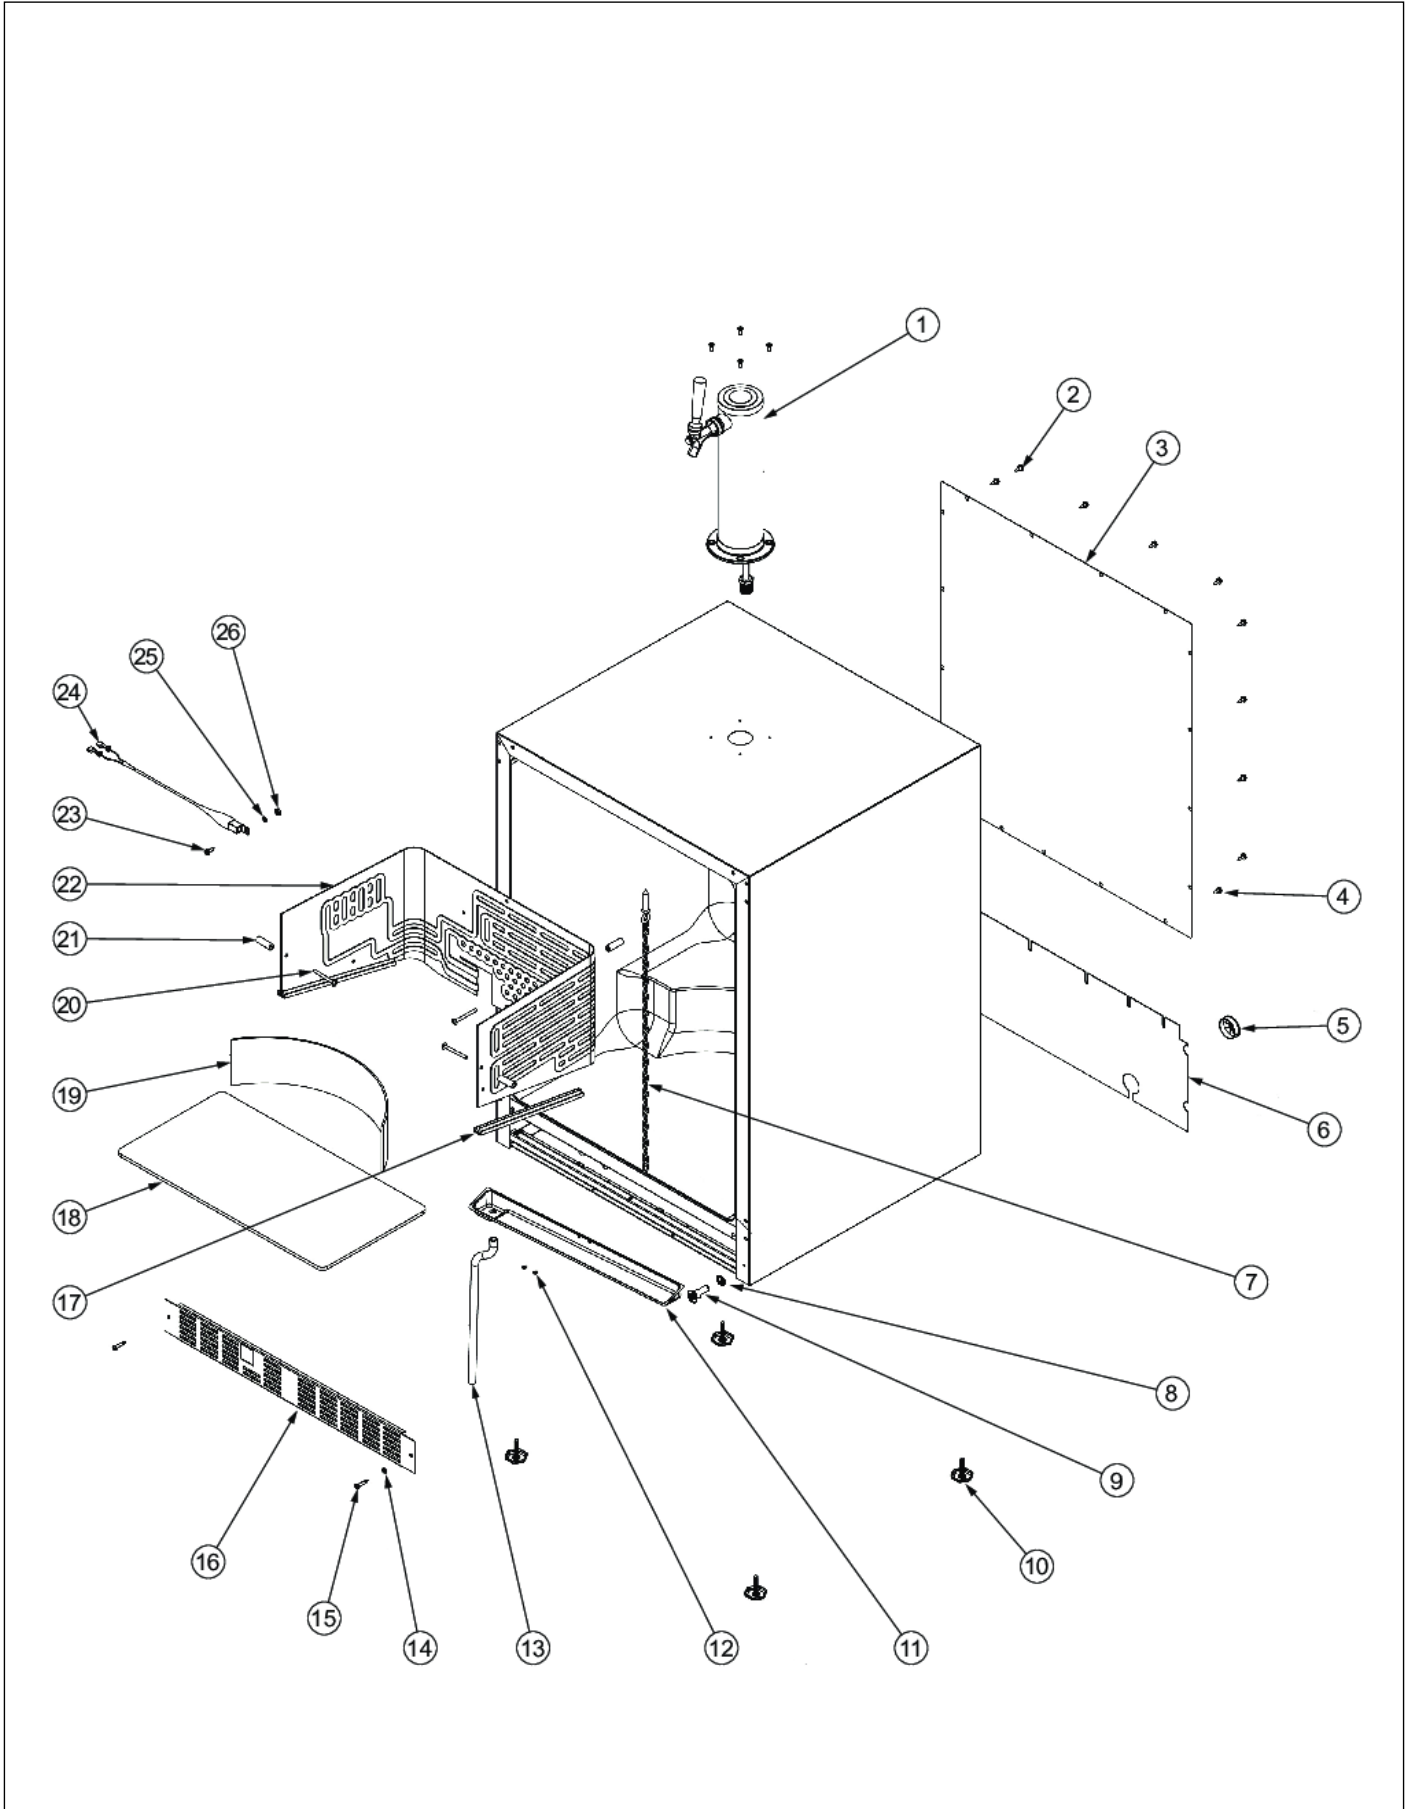

Item	Part No.	Name	Qty	Uom	NOTES
25	009486-000	#10 EXTERNAL TOOTH STAR WASHER, SS	1	EA	Not available online / Call for pricing and availability
26	NON-SERVICEABLE	#10-32 HEX MACHINE SCREW NUT	1	EA