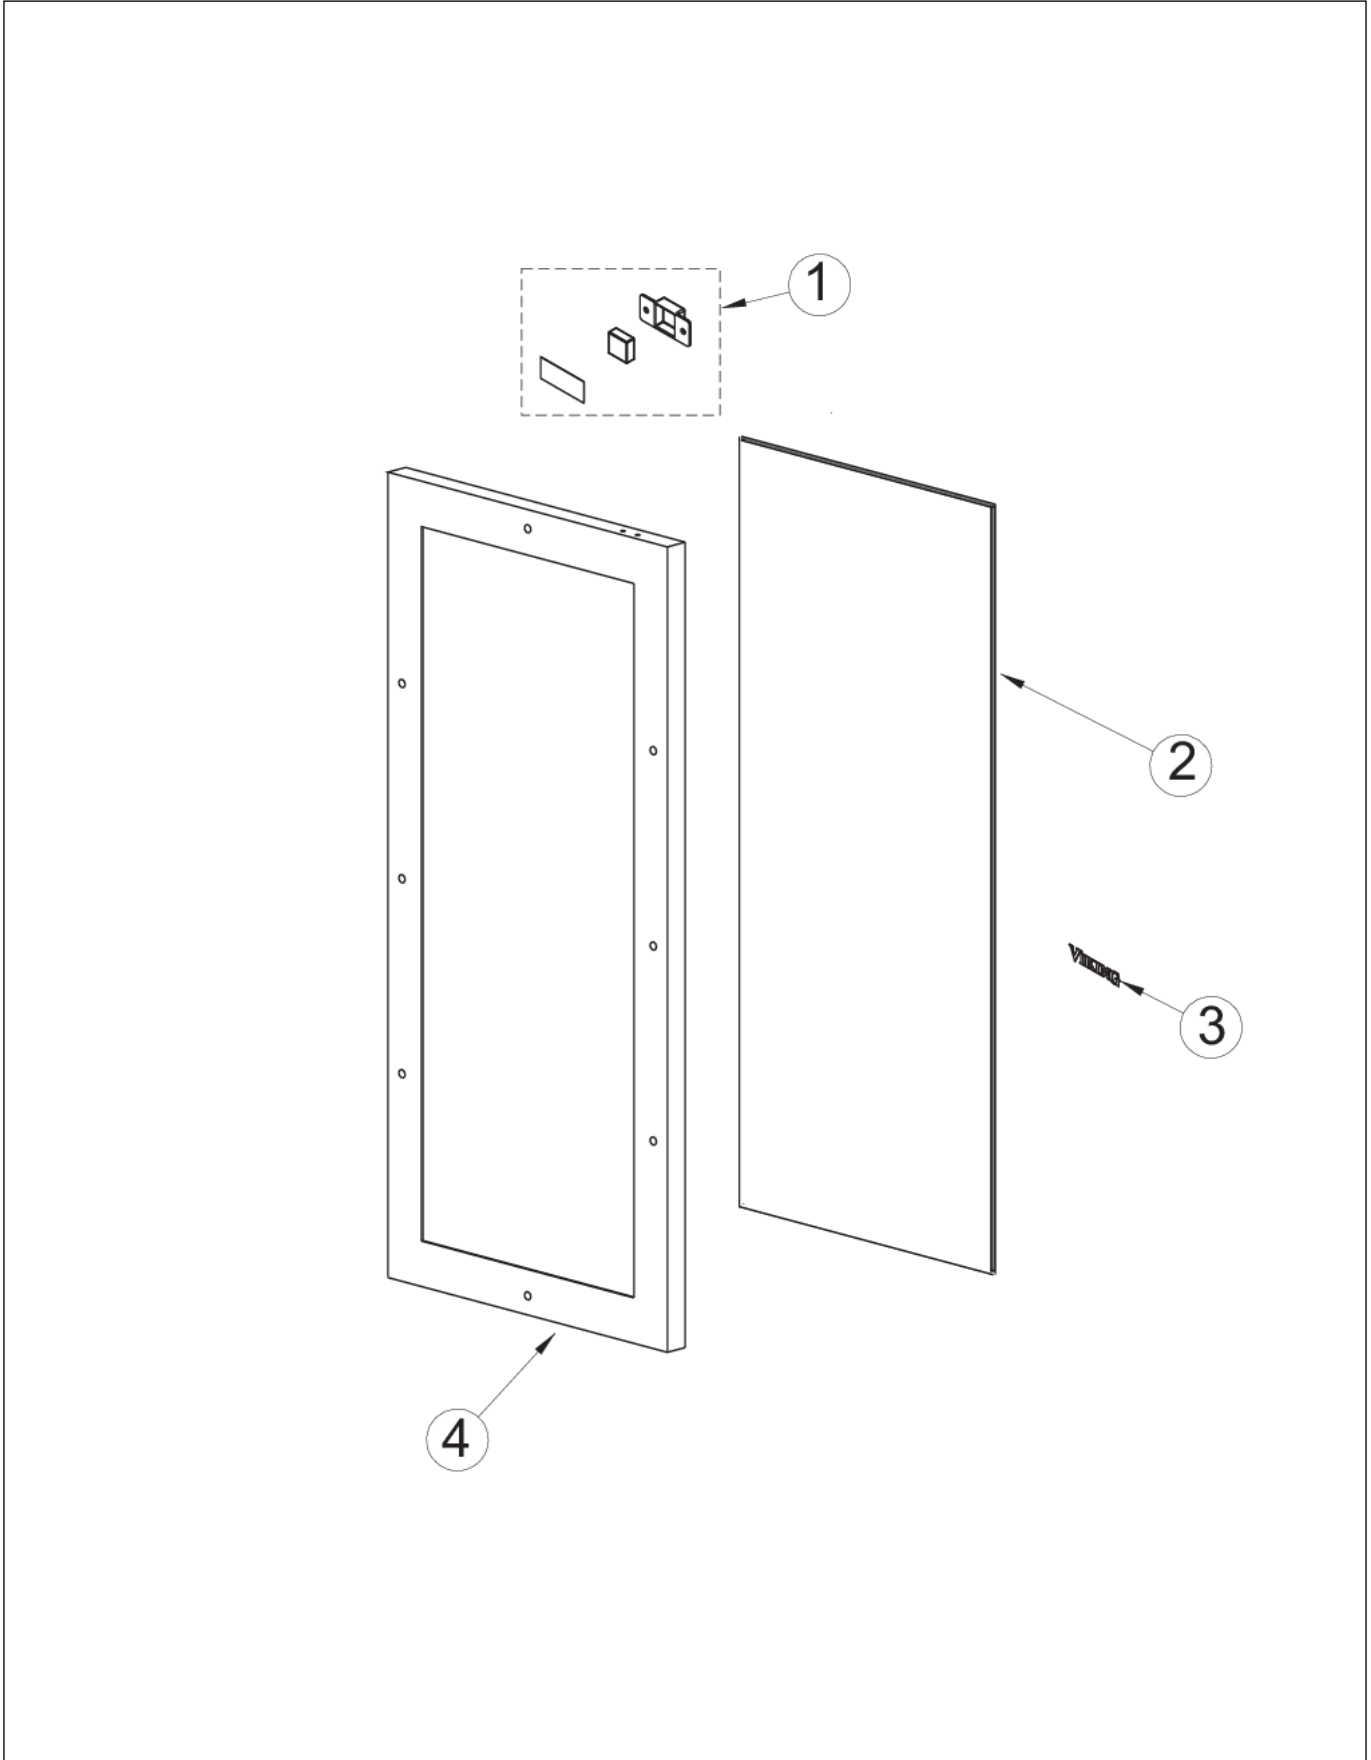

DESIGNER FOL DOOR

Item	Part No.	Name	Qty	Uom	NOTES
1	009522-000	MAGNET SWITCH RETAINER	1	EA	Not available online / Call for pricing and availability
2	PW230125	GASKET (41006834)	1	EA	
3	010009-000	DOOR LOGO	1	EA	
4	009525-000	DOOR HINGE ASSEMBLY - 42247016	1	EA	
5	010005-000	DOOR ASSEMBLY - RH CLEAR GLASS	1	EA	
Not Shown	010006-000	DOOR ASSEMBLY - LH CLEAR GLASS	1	EA	
Not Shown	010007-000	DOOR ASSEMBLY - RH FLUTED GLASS	1	EA	
Not Shown	010008-000	DOOR ASSEMBLY - LH FLUTED GLASS	1	EA