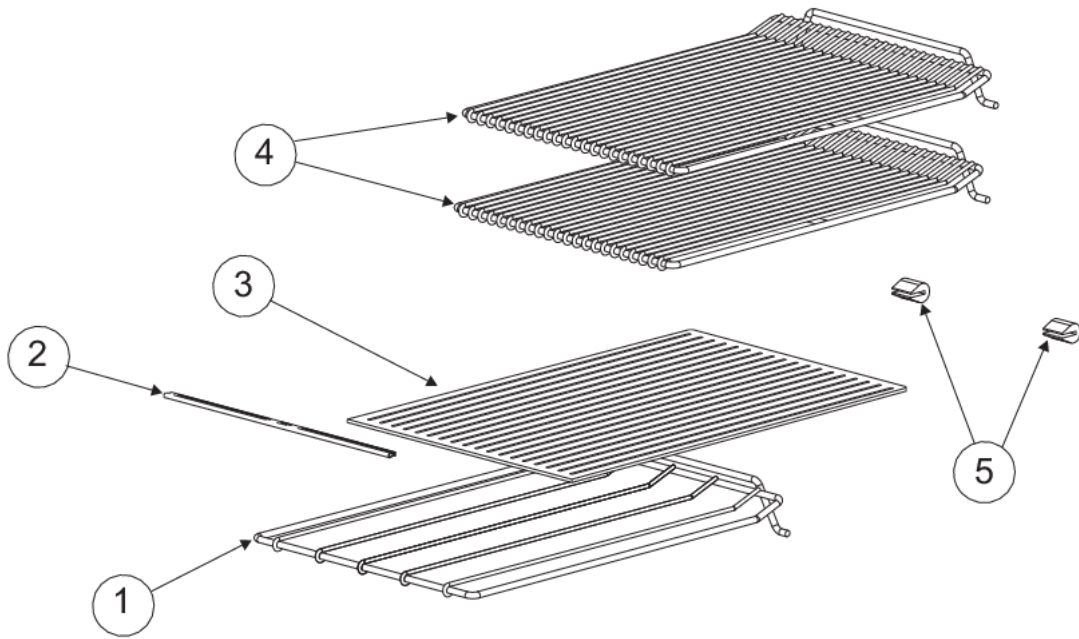

INTERIOR SHELVING AREA

Item	Part No.	Name	Qty	Uom	NOTES
1	010025-000	WIRE SHELF	1	EA	
2	010024-000	GLASS SHELF TRIM	1	EA	
3	005872-000	GLASS SHELF	1	EA	Not available online / Call for pricing and availability
4	005873-000	WIRE SHELF - CHROME	2	EA	Not available online / Call for pricing and availability
5	009500-000	1" BUMPER - WH	2	EA