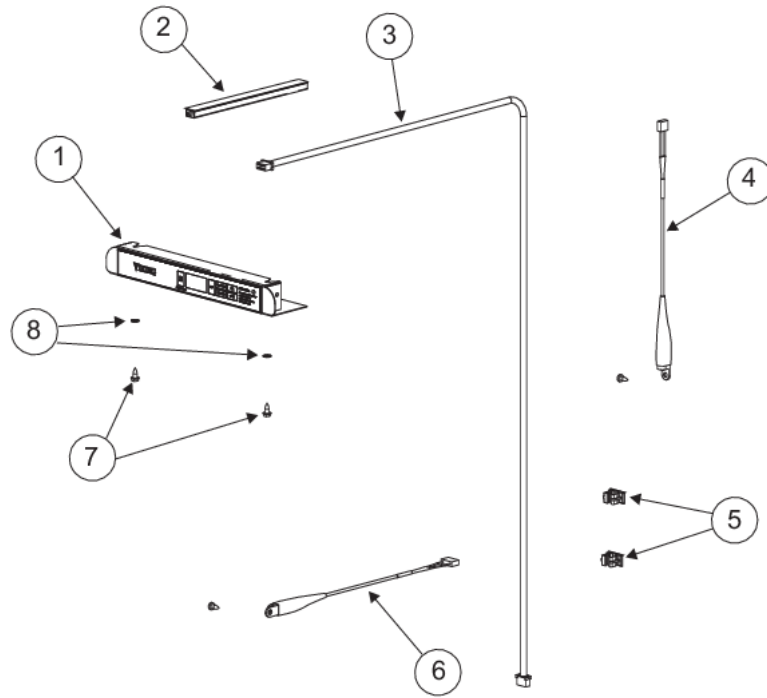

VUAR153

CABINET AREA	1
CONTROL AREA	2
DESIGNER FOL DOOR	3
DESIGNER GLASS DOOR	4
DESIGNER SOLID DOOR	5
INTERIOR SHELVING AREA	6
LOWER UNIT AREA	7
PRO GLASS DOOR	8
PRO SOLID DOOR	9
Appendix A:Pages Index	A
Appendix B:Parts Index	B

CABINET AREA

Item	Part No.	Name	Qty	Uom	NOTES
1	009924-000	WASHER HD SCREW - ZN	2	EA	
2	007641-000	#10 EXTERNAL TOOTH LOCKWASHER	2	EA	
3	PS100007	AURA LIGHT ASSY (BLACK) 42245124	1	EA	
4	009517-000	STANDARD HINGE, RIGHT TOP, CHROME	1	EA	
5	PS100019	BACK PANEL ASSEMBLY (42245283) 152 WC	1	EA	
6	009924-000	WASHER HD SCREW - ZN	26	EA	
7	010021-000	BUSHING	1	EA	
8	028470-000	TOE GRILLE, BLACK	1	EA	
9	009489-000	#12 X 3/4 TYPE AB PHILLIPS SCREW, BLACK	2	EA	
10	PW240035	DRAIN TUBE 41005383	1	EA	
11	PW210027	DRIP TRAY (42242903)	1	EA	
12	PW200019	POP RIVET	2	EA	Not available online / Call for pricing and availability
13	009492-000	EVAPORATOR TRIM - BK	1	EA	
14	009747-000	EVAPORATOR FAN	1	EA	
15	010029-000	1" SPACER - WH	2	EA	
16	PW200007	SCREW, EVAPOR. (VUWC140)* 08204902	2	EA	NO LONGER AVAILABLE
17	010030-000	EVAPORATOR ASSEMBLY - WH	1	EA	

CONTROL AREA

Item	Part No.	Name	Qty	Uom	NOTES
1	028584-000	DISPLAY ASM WH, 15" BC SOLID DR.	1	EA	
2	010022-000	WIRE CONDUIT	1	EA	
3	009482-000	COMMUNICATION CABLE	1	EA	
4	009483-000	EVAPORATOR TEMPERATURE THERMISTOR	1	EA	
5	007640-000	PLASTIC WIRE CLIP	2	EA	Not available online / Call for pricing and availability
6	009484-000	DISPLAY TEMPERATURE THERMISTOR	1	EA	
7	007641-000	#10 EXTERNAL TOOTH LOCKWASHER	2	EA	
8	009924-000	WASHER HD SCREW - ZN	2	EA	