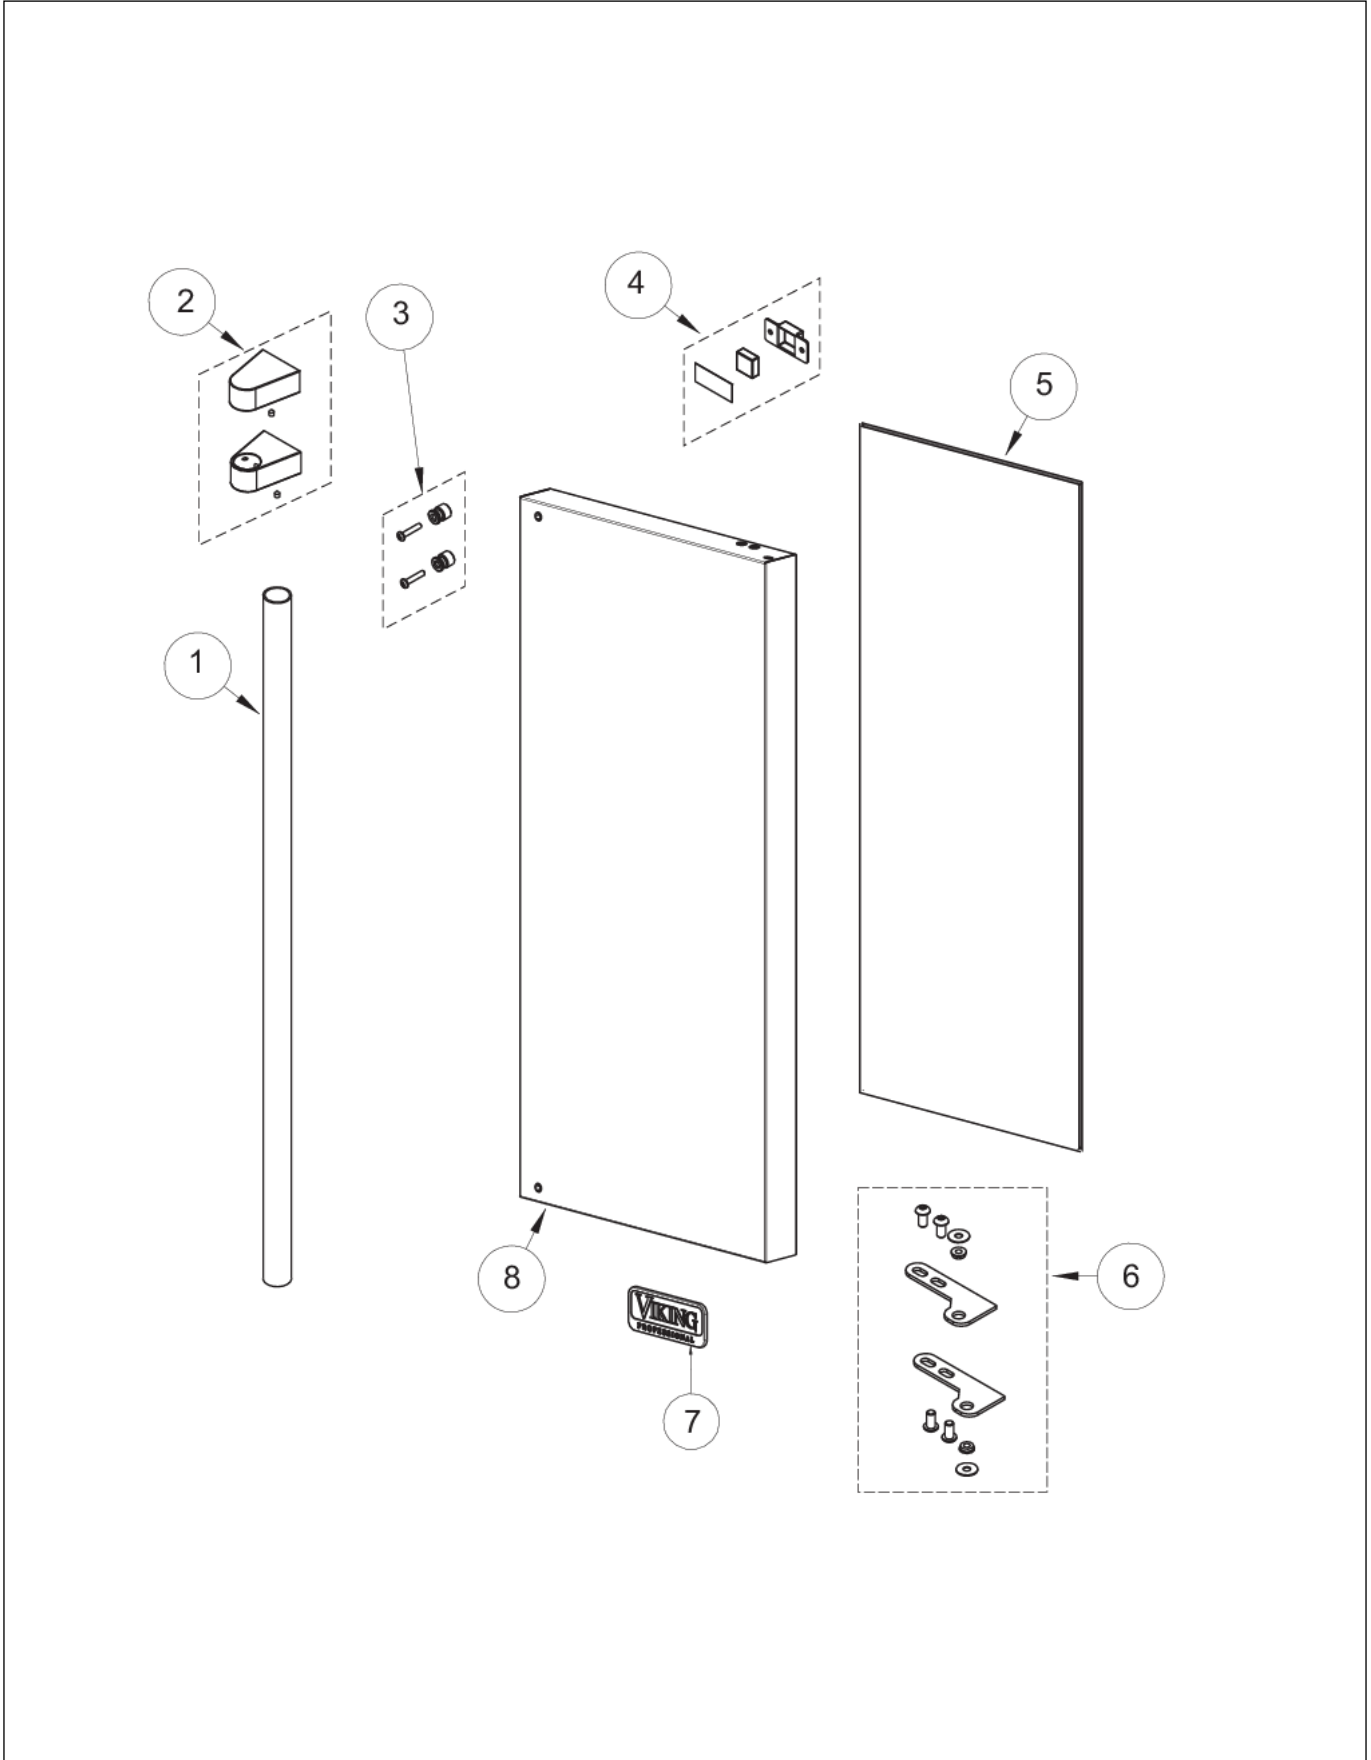

PRO SOLID DOOR

Item	Part No.	Name	Qty	Uom	NOTES
1	009519-000	HANDLE TUBE, SS	1	EA	
2	009520-000	END CAP ASSEMBLY W/SET SCREW - 42247009	1	EA	Not available online / Call for pricing and availability
3	009521-000	STANDOFF STUD	1	EA	Not available online / Call for pricing and availability
4	009522-000	MAGNET SWITCH RETAINER	1	EA	Not available online / Call for pricing and availability
5	PW230017	DOOR GASKET (VUAR/VUWC) 42242914	1	EA	
6	009525-000	DOOR HINGE ASSEMBLY - 42247016	1	EA	
7	PW230007	NAMEPLATE, PRO	1	EA	
8	010019-000	RH DOOR ASSEMBLY	1	EA	
Not Shown	010020-000	LH DOOR ASSEMBLY	1	EA