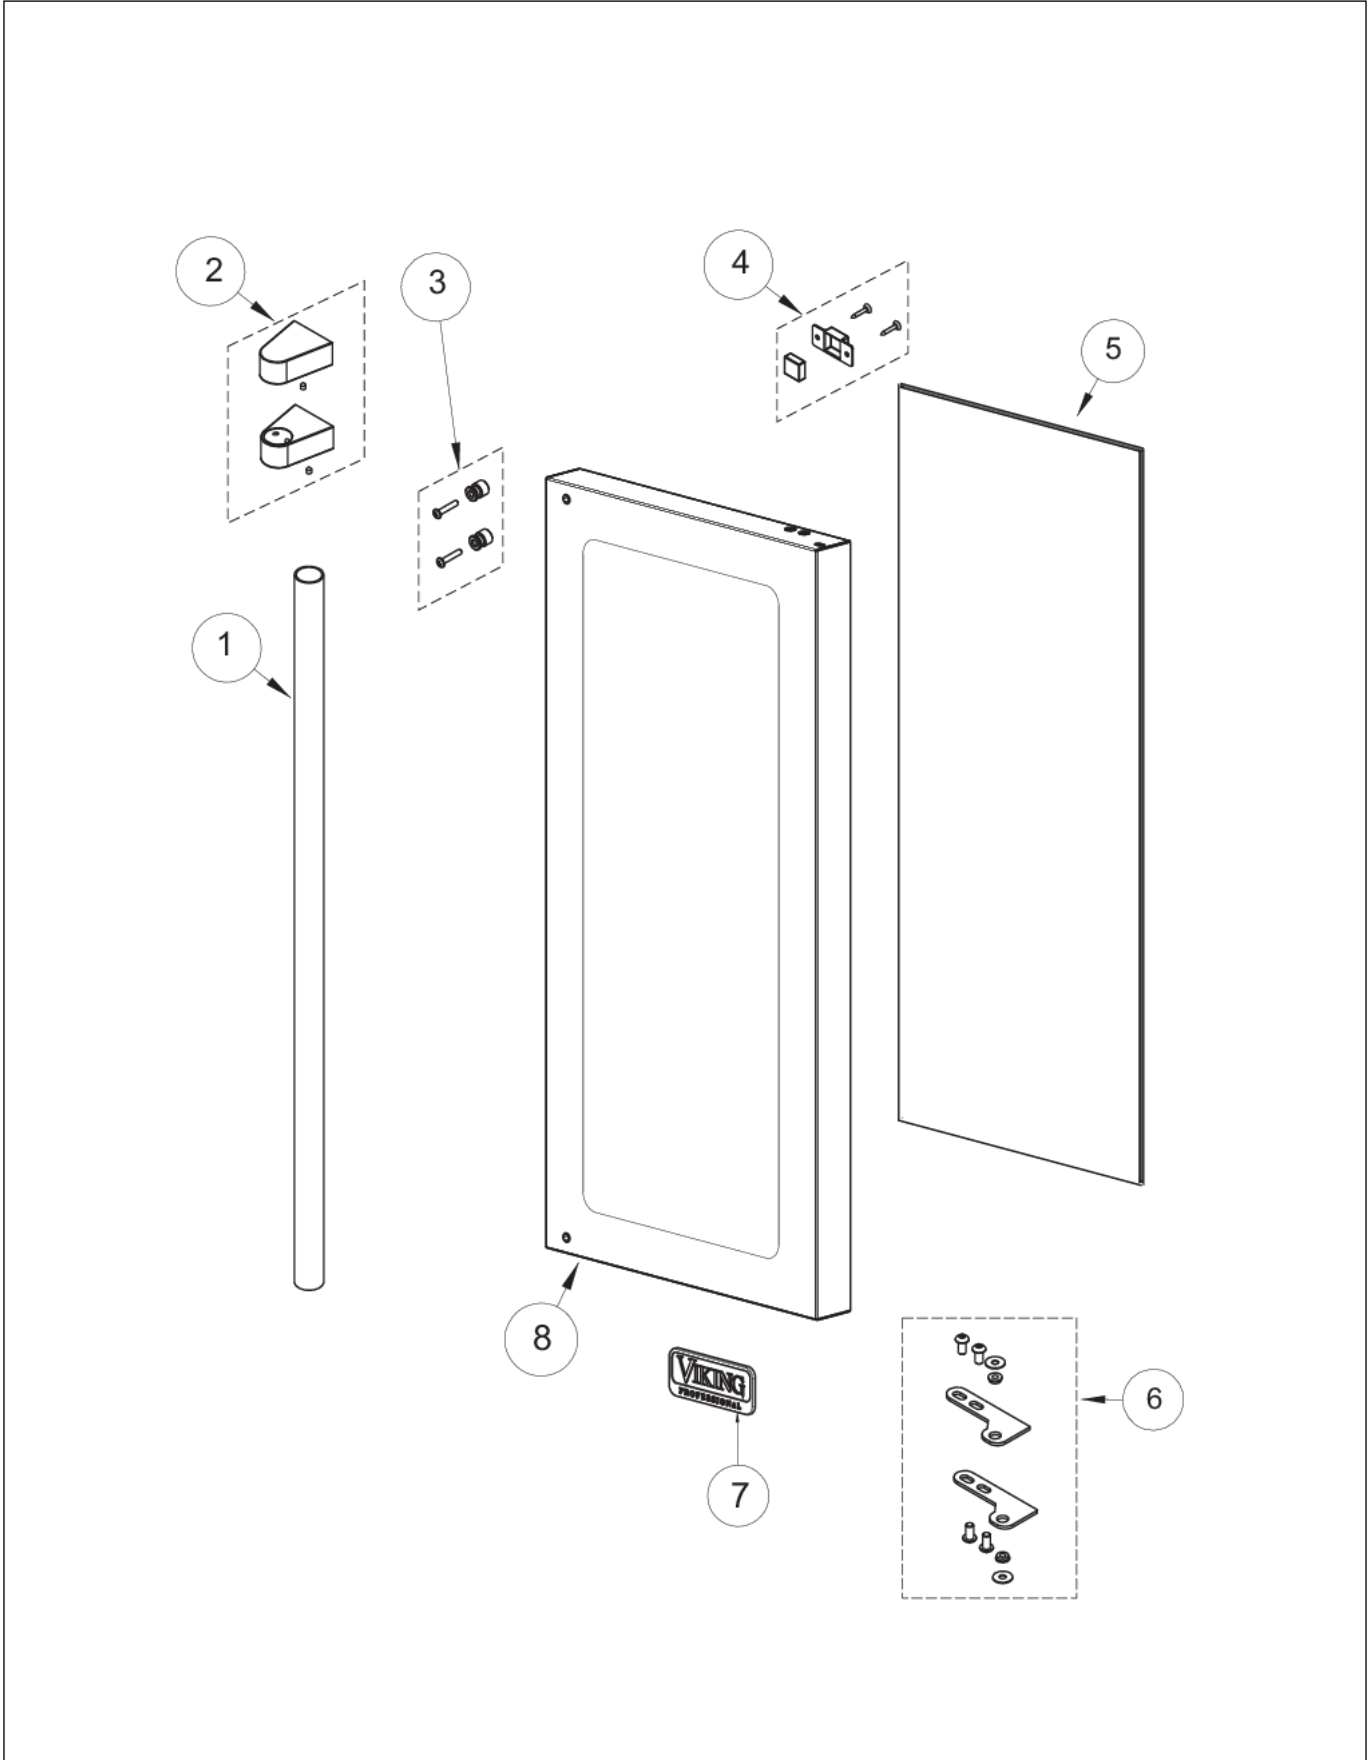

PRO GLASS DOOR

Item	Part No.	Name	Qty	Uom	NOTES
1	009519-000	HANDLE TUBE, SS	1	EA	
2	009520-000	END CAP ASSEMBLY W/SET SCREW - 42247009	1	EA	Not available online / Call for pricing and availability
3	009521-000	STANDOFF STUD	1	EA	Not available online / Call for pricing and availability
4	009522-000	MAGNET SWITCH RETAINER	1	EA	Not available online / Call for pricing and availability
5	PW230125	GASKET (41006834)	1	EA	
6	009525-000	DOOR HINGE ASSEMBLY - 42247016	1	EA	
7	PW230007	NAMEPLATE, PRO	1	EA	
8	010016-000	DOOR ASSEMBLY - RH CLEAR GLASS	1	EA	
Not Shown	010017-000	DOOR ASSEMBLY - LH CLEAR GLASS	1	EA	
Not Shown	010018-000	DOOR ASSEMBLY - RH FLUTED GLASS	1	EA	
Not Shown	010754-000	DOOR ASSEMBLY - LH FLUTED GLASS	1	EA