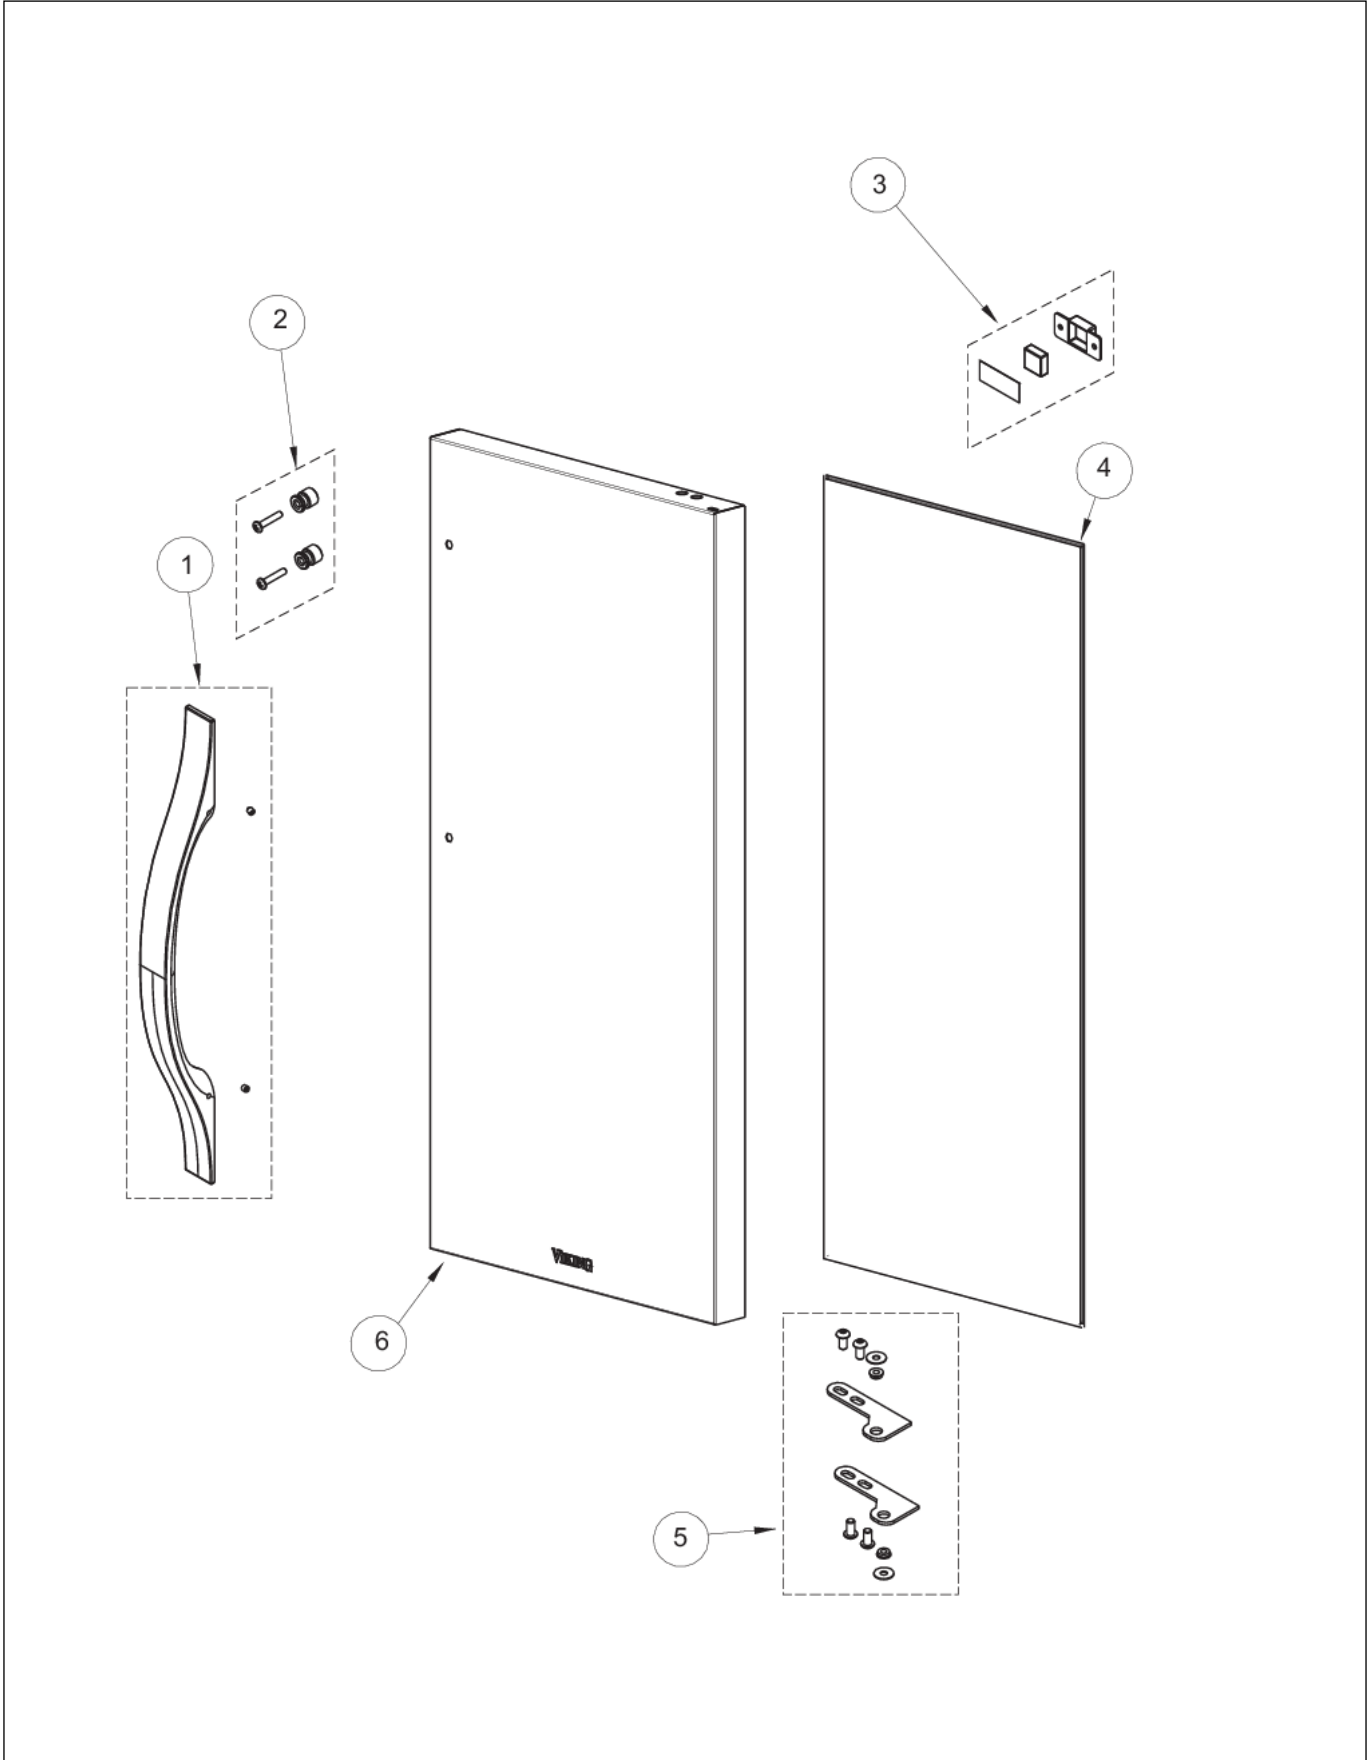

DESIGNER SOLID DOOR

Item	Part No.	Name	Qty	Uom	NOTES
1	009866-000	DESIGNER HANDLE ASSEMBLY	1	EA	
2	009865-000	DESIGNER STANDOFF ASSEMBLY	1	EA	
3	009522-000	MAGNET SWITCH RETAINER	1	EA	Not available online / Call for pricing and availability
4	PW230017	DOOR GASKET (VUAR/VUWC) 42242914	1	EA	
5	009525-000	DOOR HINGE ASSEMBLY - 42247016	1	EA	
6	010049-000	DOOR ASSEMBLY - RT	1	EA	Not available online / Call for pricing and availability
Not Shown	010050-000	DOOR ASSEMBLY - LT	1	EA