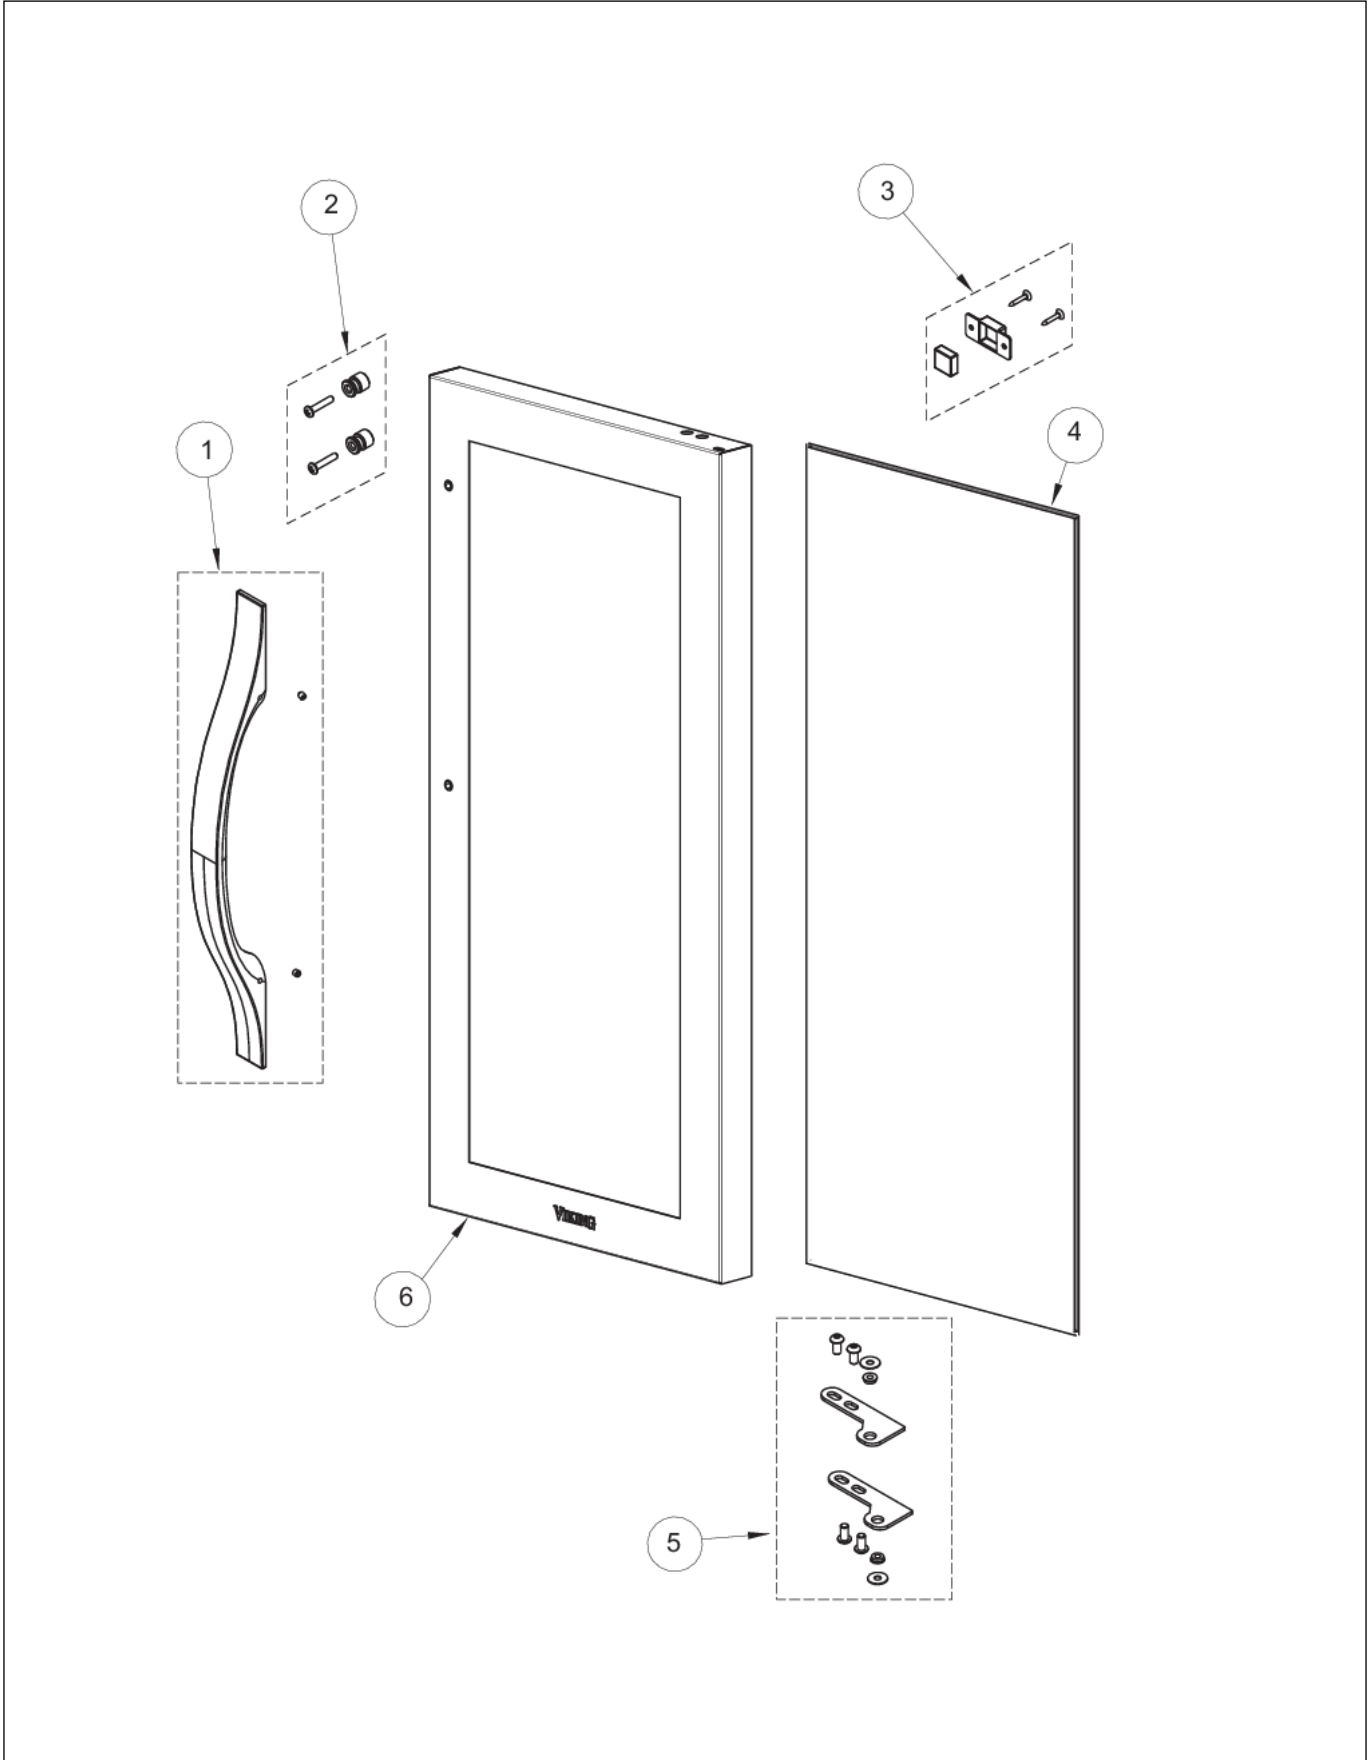

DESIGNER GLASS DOOR

Item	Part No.	Name	Qty	Uom	NOTES
1	009866-000	DESIGNER HANDLE ASSEMBLY	1	EA	
2	009865-000	DESIGNER STANDOFF ASSEMBLY	1	EA	
3	009522-000	MAGNET SWITCH RETAINER	1	EA	Not available online / Call for pricing and availability
4	PW230125	GASKET (41006834)	1	EA	
5	009525-000	DOOR HINGE ASSEMBLY - 42247016	1	EA	
6	010010-000	DOOR ASSEMBLY - RH CLEAR GLASS	1	EA	
Not Shown	010011-000	DOOR ASSEMBLY - LH CLEAR GLASS	1	EA	
Not Shown	010012-000	DOOR ASSEMBLY - RH FLUTED GLASS	1	EA	
Not Shown	010013-000	DOOR ASSEMBLY - LH FLUTED GLASS	1	EA