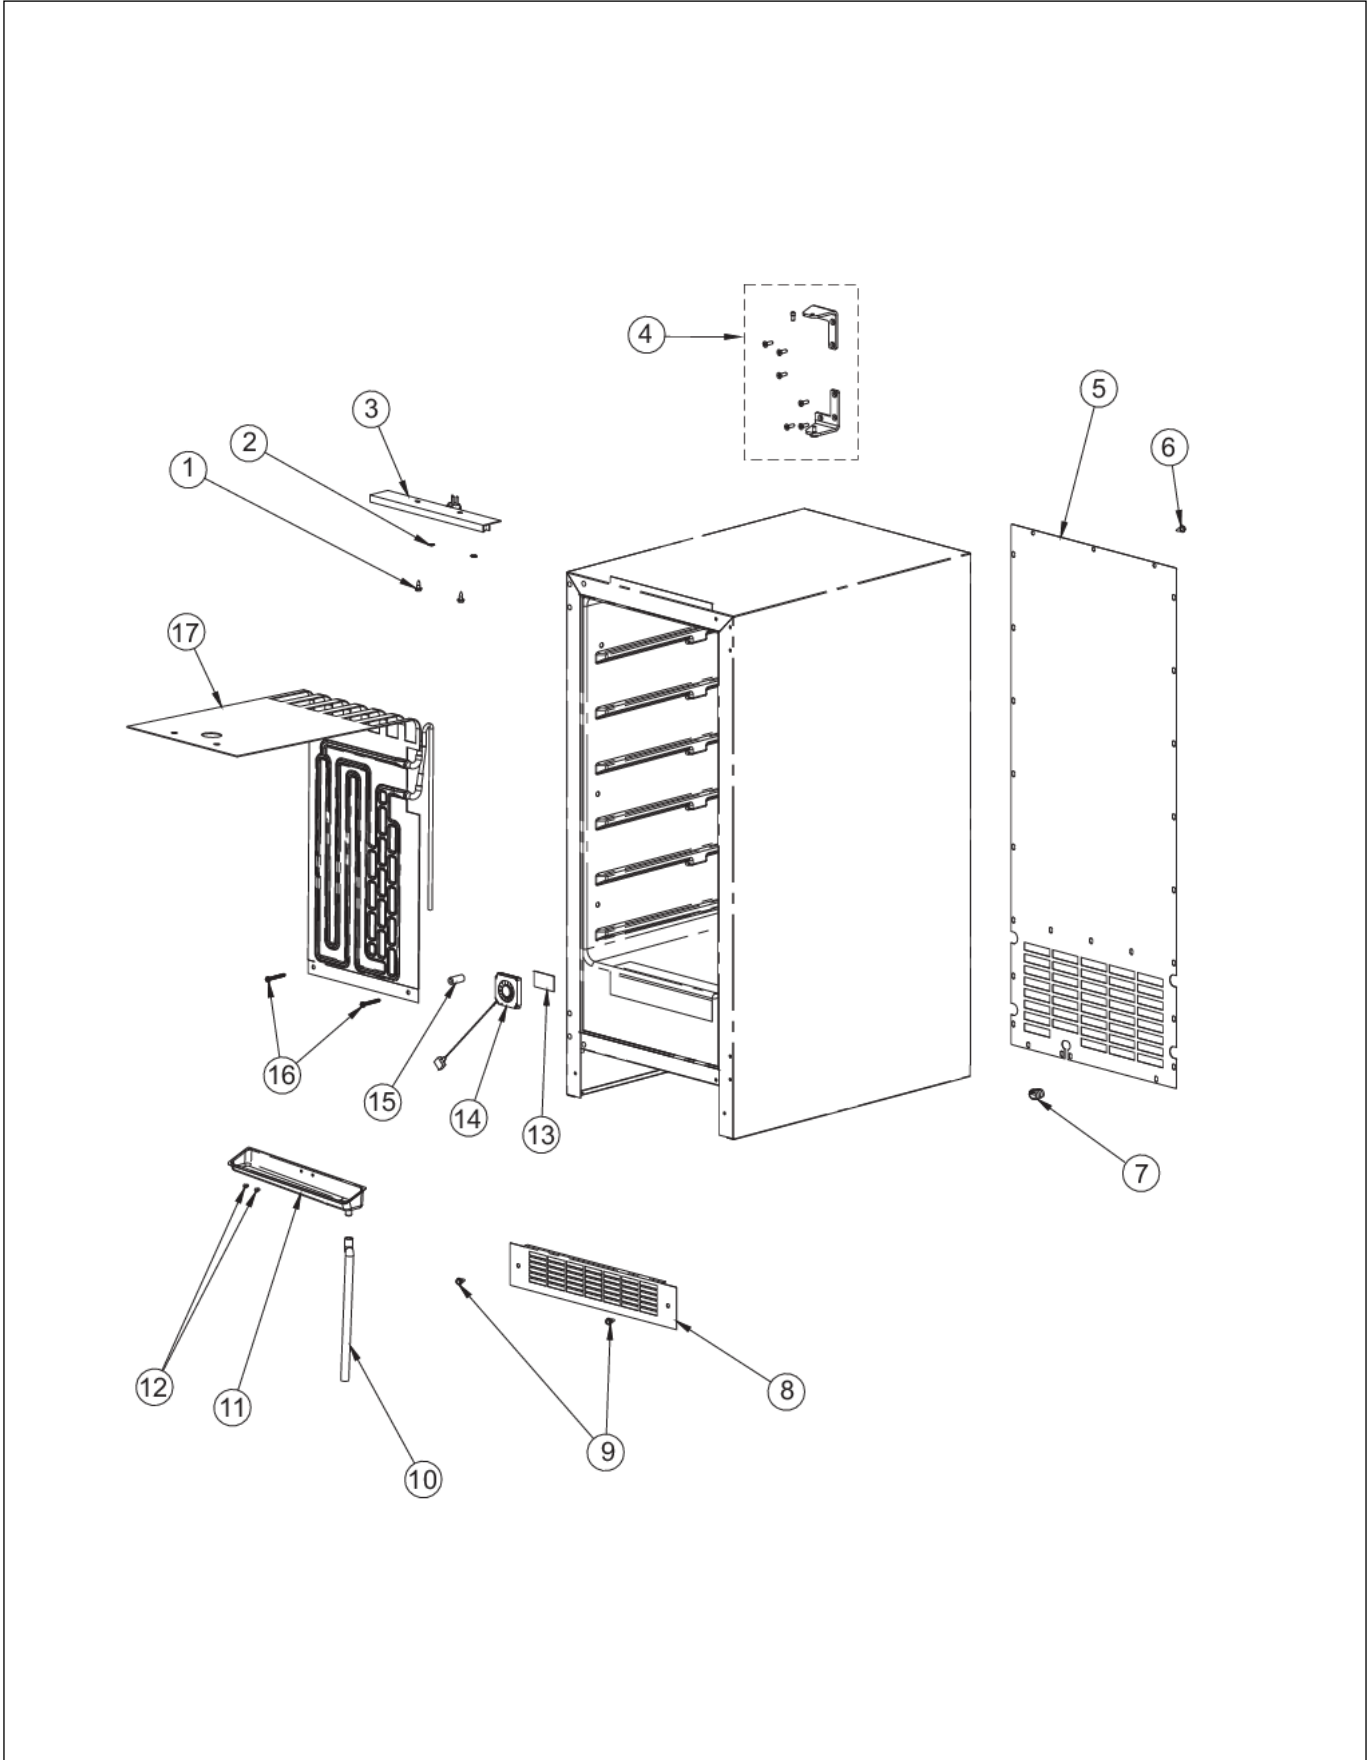

CABINET AREA

Item	Part No.	Name	Qty	Uom	NOTES
1	009924-000	WASHER HD SCREW - ZN	2	EA	
2	007641-000	#10 EXTERNAL TOOTH LOCKWASHER	2	EA	
3	PS100007	AURA LIGHT ASSY (BLACK) 42245124	1	EA	
4	009517-000	STANDARD HINGE, RIGHT TOP, CHROME	1	EA	
5	PS100019	BACK PANEL ASSEMBLY (42245283) 152 WC	1	EA	
6	009924-000	WASHER HD SCREW - ZN	26	EA	
7	010021-000	BUSHING	1	EA	
8	028470-000	TOE GRILLE, BLACK	1	EA	
9	009489-000	#12 X 3/4 TYPE AB PHILLIPS SCREW, BLACK	2	EA	
10	PW240035	DRAIN TUBE 41005383	1	EA	
11	PW210027	DRIP TRAY (42242903)	1	EA	
12	PW200019	POP RIVET	2	EA	Not available online / Call for pricing and availability
13	009492-000	EVAPORATOR TRIM - BK	1	EA	
14	009747-000	EVAPORATOR FAN	1	EA	
15	010029-000	1" SPACER - WH	2	EA	
16	PW200007	SCREW, EVAPOR. (VUWC140)* 08204902	2	EA	NO LONGER AVAILABLE
17	010030-000	EVAPORATOR ASSEMBLY - WH	1	EA	