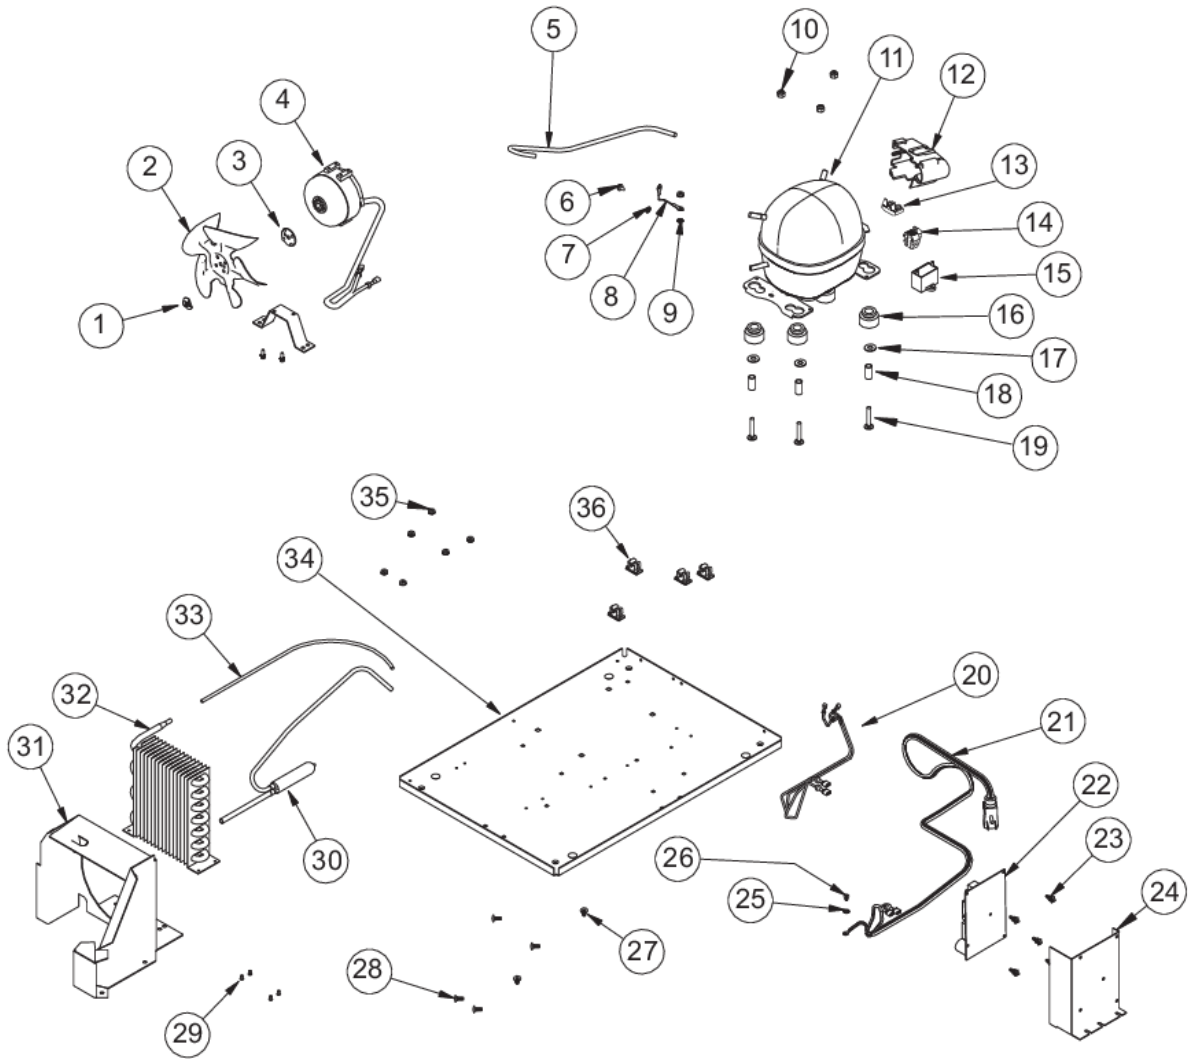

Item	Part No.	Name	Qty	Uom	NOTES
21	005835-000	POWER CORD - 42242054	1	EA	Not available online / Call for pricing and availability
22	009511-000	ELECTRONIC CONTROL BOARD AND BRACKET ASM	1	EA	
23	009513-000	STANDOFF	4	EA	
24	009514-000	CONTROL BOARD MOUNTING BRACKET	1	EA	
25	007614-000	EVAPORATOR FAN - 42245142	1	EA	
26	PW2000017	SCREW, .25-20 ZN	2	EA	Not available online / Call for pricing and availability
27	010062-000	CARRIAGE BOLT	6	EA	
28	010039-000	RIVET, 1/8" STEEL	4	EA	Not available online / Call for pricing and availability
29	PW240030	DRIER (42242894)	1	EA	
30	PW300145	FAN SHROUD (VUIM150) 42242902	1	EA	
31	PW300159	CONDENSER ASSY	1	EA	
32	010032-000	DISCHARGE TUBE	1	EA	
33	010033-000	BASEPLATE	1	EA	Not available online / Call for pricing and availability
34	010034-000	NUT	6	EA	Not available online / Call for pricing and availability
35	007640-000	PLASTIC WIRE CLIP	4	EA	Not available online / Call for pricing and availability