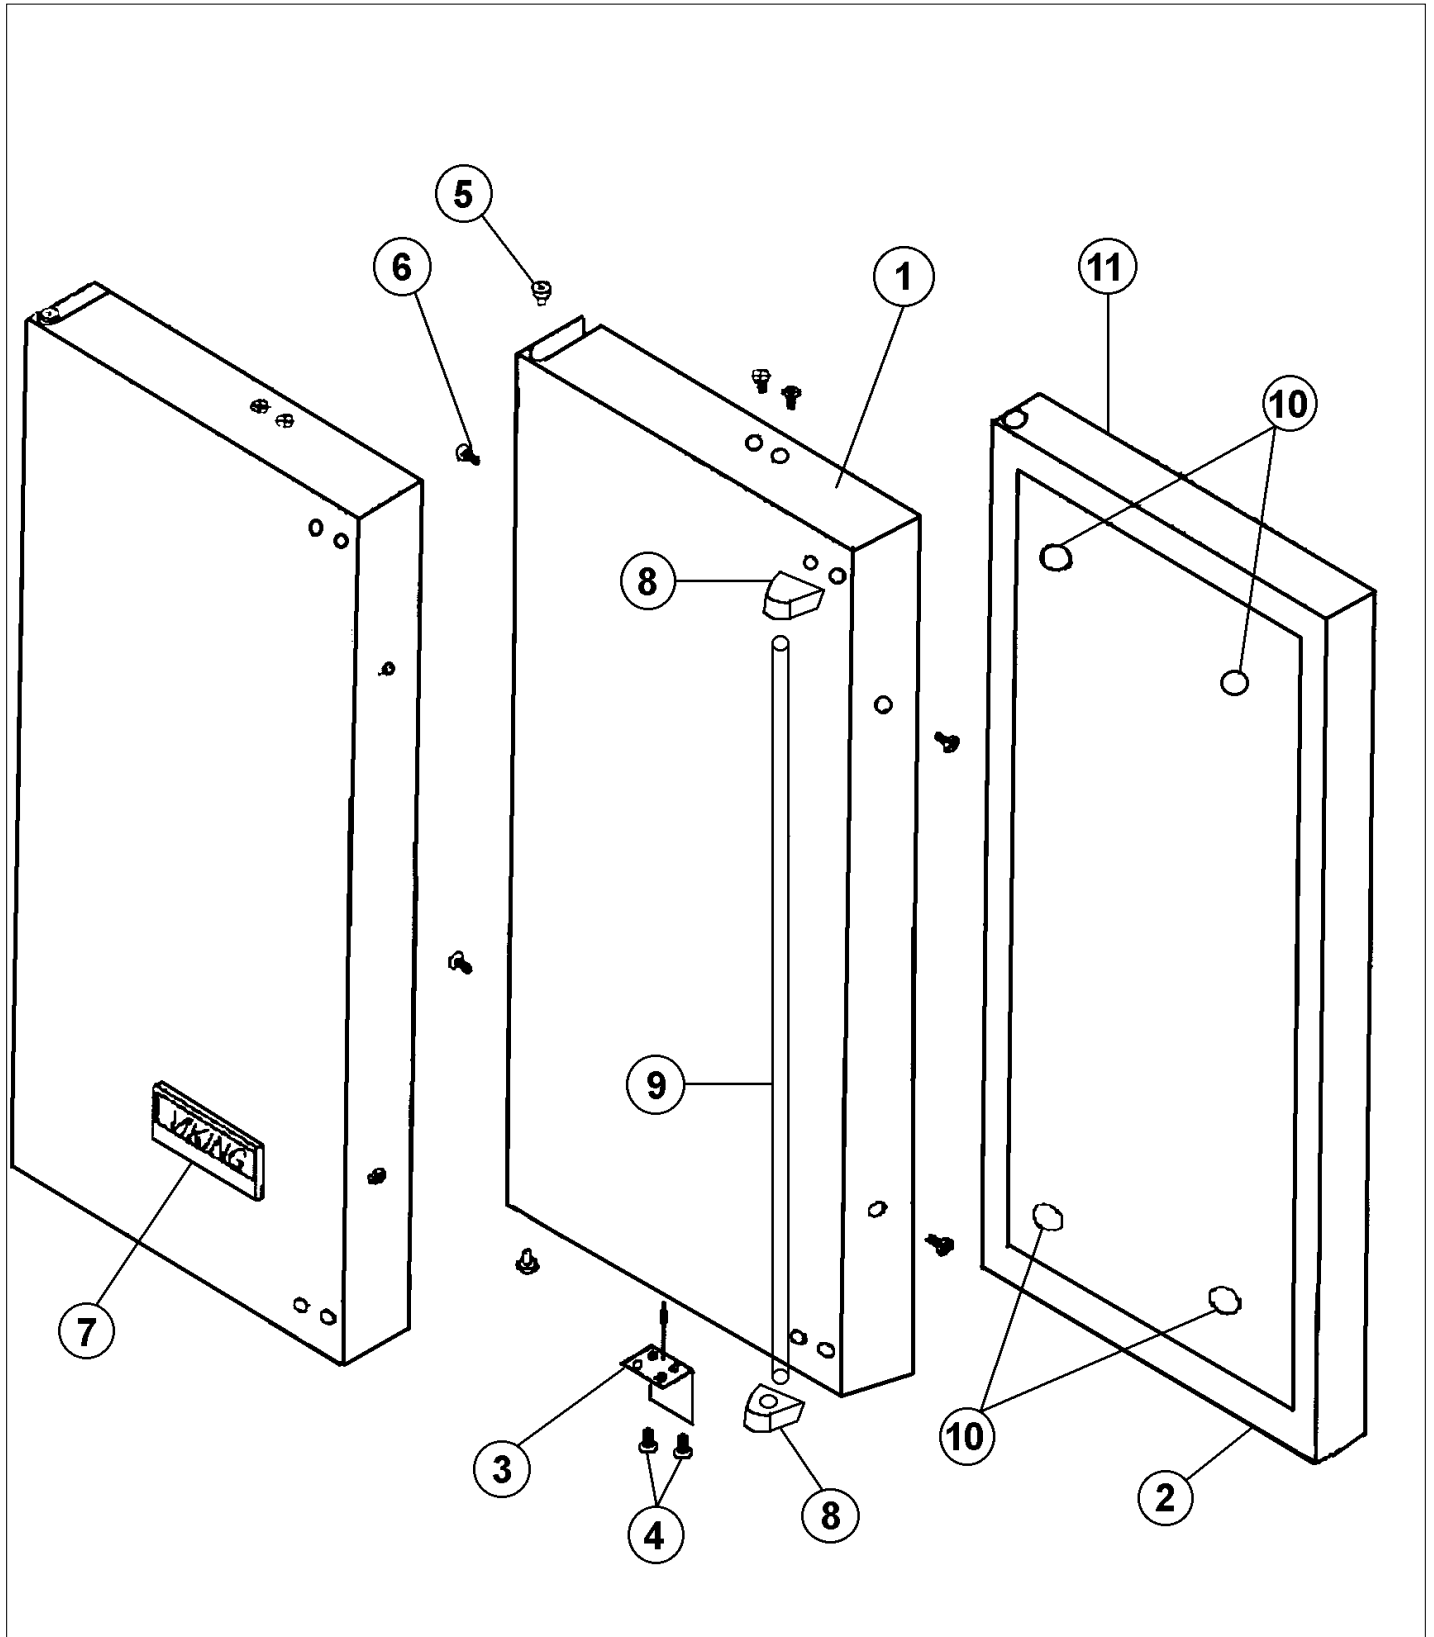

Item	Part No.	Name	Qty	Uom	NOTES
Not Shown	C9098306SG	DOOR PANEL (VUWC150/VUAR)	1	EA	NO LONGER AVAILABLE, Not available online / Call for pricing and availability
Not Shown	C9098306VB	DOOR PANEL (VUWC150/VUAR)	1	EA	NO LONGER AVAILABLE, Not available online / Call for pricing and availability
2	PW230119	DOOR GASKET (42243908)	1	EA	
3	PW220014	STRIKER PLATE 41007080	1	EA	Not available online / Call for pricing and availability
4	PW200033	SCREW	1	EA	Not available online / Call for pricing and availability
5	PW220010	HINGE BUSHING (VUAR/VUWC) 42242282	1	EA	
6	PW200047	SCREW	1	EA	Not available online / Call for pricing and availability
7	PE010058	4 1/2"LOGO/VIKING "PROF" *BK* (ADV	1	EA	
Not Shown	PE010093	LOGO-4 1/2 (VIKING-*BK**BR* ADHESIV	1	EA	
Not Shown	PE010102	LOGO-4 1/2 *WH* ADHESIVE	1	EA	
Not Shown	PE010094	LOGO-4 1/2 *WH* ADHESIV	1	EA	NO LONGER AVAILABLE, Not available online / Call for pricing and availability
8	000268-000	HANDLE ENDCAP	1	EA	
Not Shown	PE030001PVD	END CAP DOOR HANDLE *BR	1	EA	
9	PE930103	DR HDLE VUWC150DR/VUAR SS CUT 29.5"	1	EA	
Not Shown	PE930103PVD	DOOR HANDLE (VUWC150DR/VUAR)*BR*	1	EA	Not available online / Call for pricing and availability
NI	PW220004	HINGE KIT (VUWC140) * 42240881	1	EA	
NI	PW200032	HINGE PIN 42242281	1	EA	