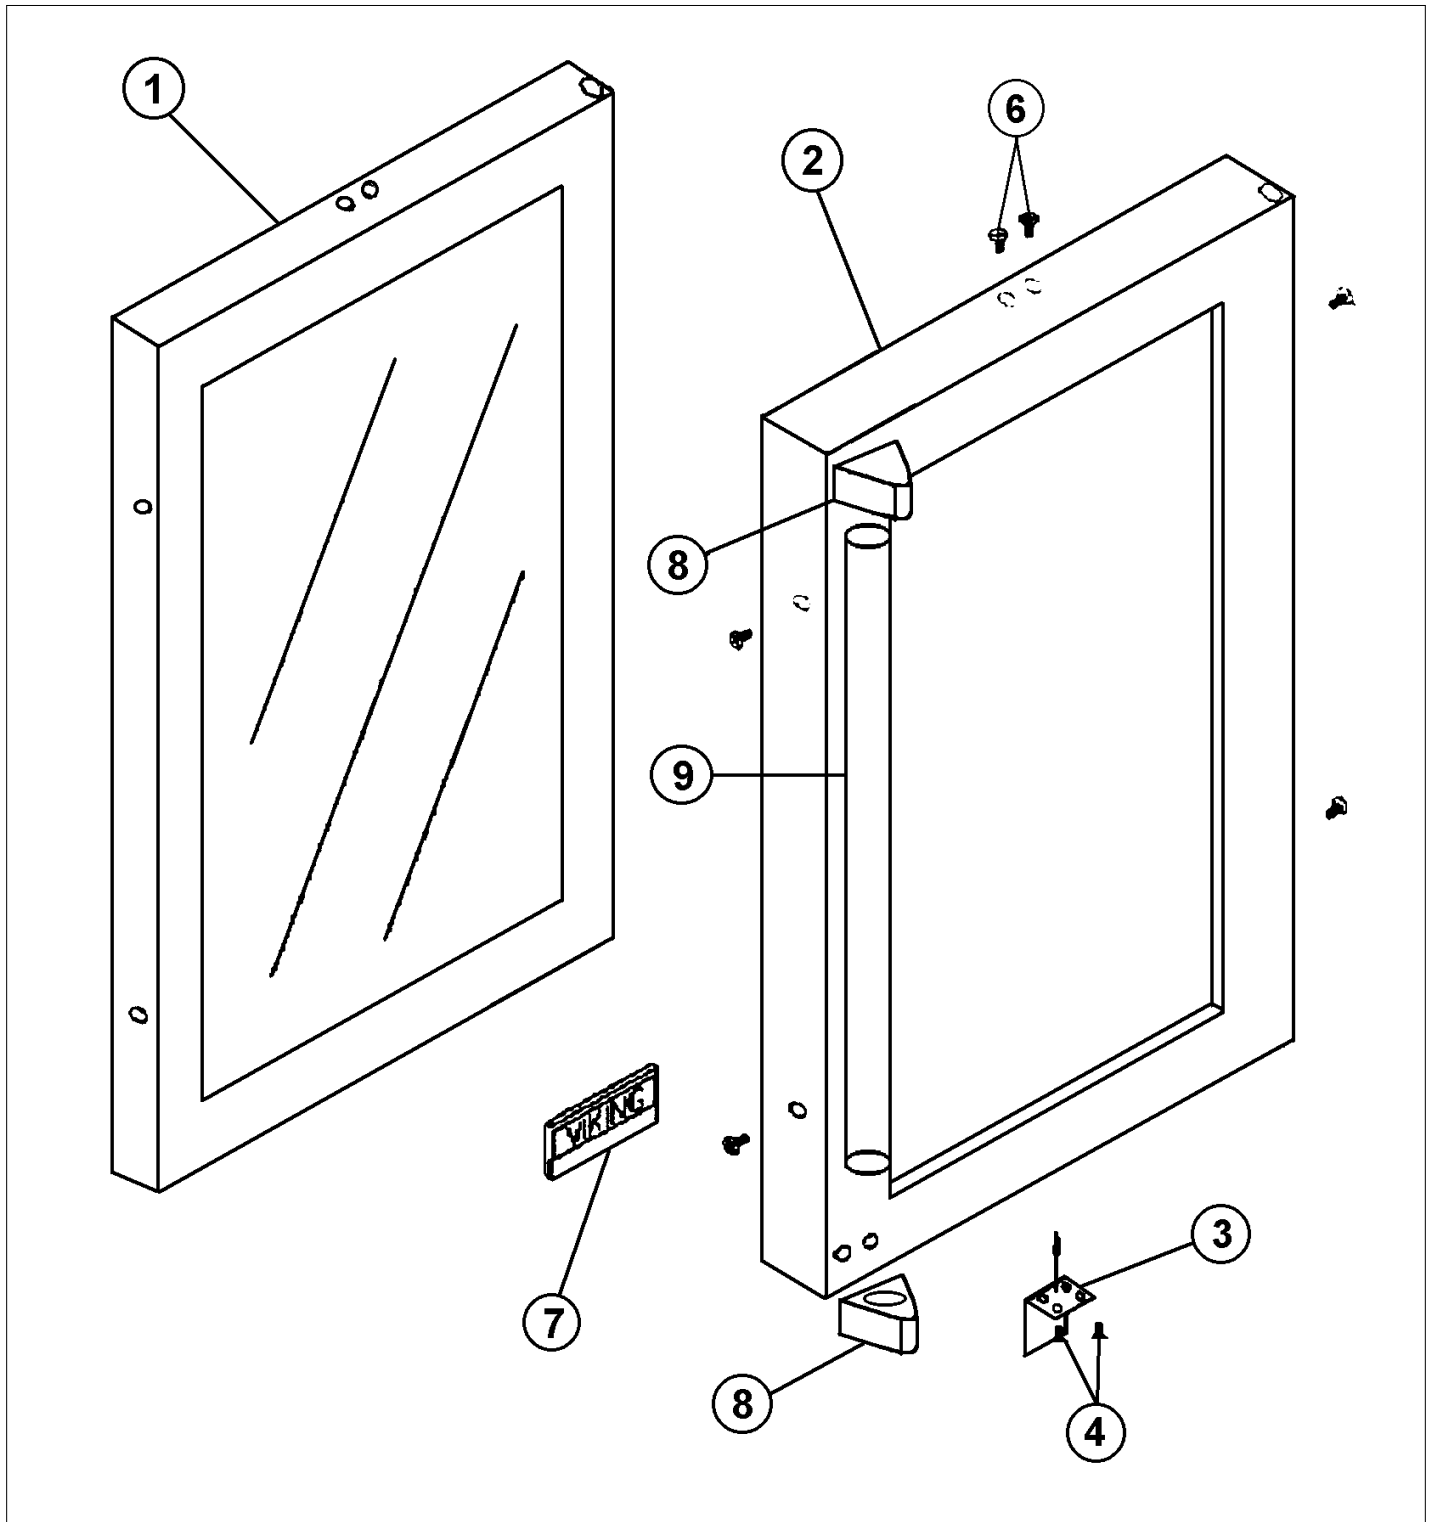

**VUAR151**

CLEAR GLASS DOOR .....	1
FLUTED GLASS DOOR .....	2
INTERNAL COMPONENTS-VIEW 1 .....	3
INTERNAL COMPONENTS-VIEW 2 .....	4
SOLID DOOR .....	5
Appendix A:Pages Index .....	A
Appendix B:Parts Index .....	B

CLEAR GLASS DOOR

Item	Part No.	Name	Qty	Uom	NOTES
1	PW230052	CLEAR GLASS DOOR WITH FRAME	1	EA	Not available online / Call for pricing and availability
2	PW230056	DOOR FRAME (GLASS UNITS) 42244404	1	EA	NO LONGER AVAILABLE
3	PW230056	DOOR FRAME (GLASS UNITS) 42244404	1	EA	NO LONGER AVAILABLE
4	PW200033	SCREW	1	EA	Not available online / Call for pricing and availability
5	PW220010	HINGE BUSHING (VUAR/VUWC) 42242282	1	EA	
6	PW200047	SCREW	1	EA	Not available online / Call for pricing and availability
7	PE010058	4 1/2"LOGO/VIKING "PROF" *BK* (ADV	1	EA	
Not Shown	PE010093	LOGO-4 1/2 (VIKING-*BK**BR* ADHESIV	1	EA	
Not Shown	PE010102	LOGO-4 1/2 *WH* ADHESIVE	1	EA	
Not Shown	PE010094	LOGO-4 1/2 *WH* ADHESIV	1	EA	NO LONGER AVAILABLE, Not available online / Call for pricing and availability
8	000268-000	HANDLE ENDCAP	1	EA	
Not Shown	PE030001PVD	END CAP DOOR HANDLE *BR	1	EA	
9	PE930103	DR HDLE VUWC150DR/VUAR SS CUT 29.5"	1	EA	
Not Shown	PE930103PVD	DOOR HANDLE (VUWC150DR/VUAR)*BR*	1	EA	Not available online / Call for pricing and availability
NI	PW220004	HINGE KIT (VUWC140) * 42240881	1	EA	
NI	PW200032	HINGE PIN 42242281	1	EA	
NI	PW200031	SCREW HINGE MTG 42242605	1	EA	
NI	PW230119	DOOR GASKET (42243908)	1	EA	