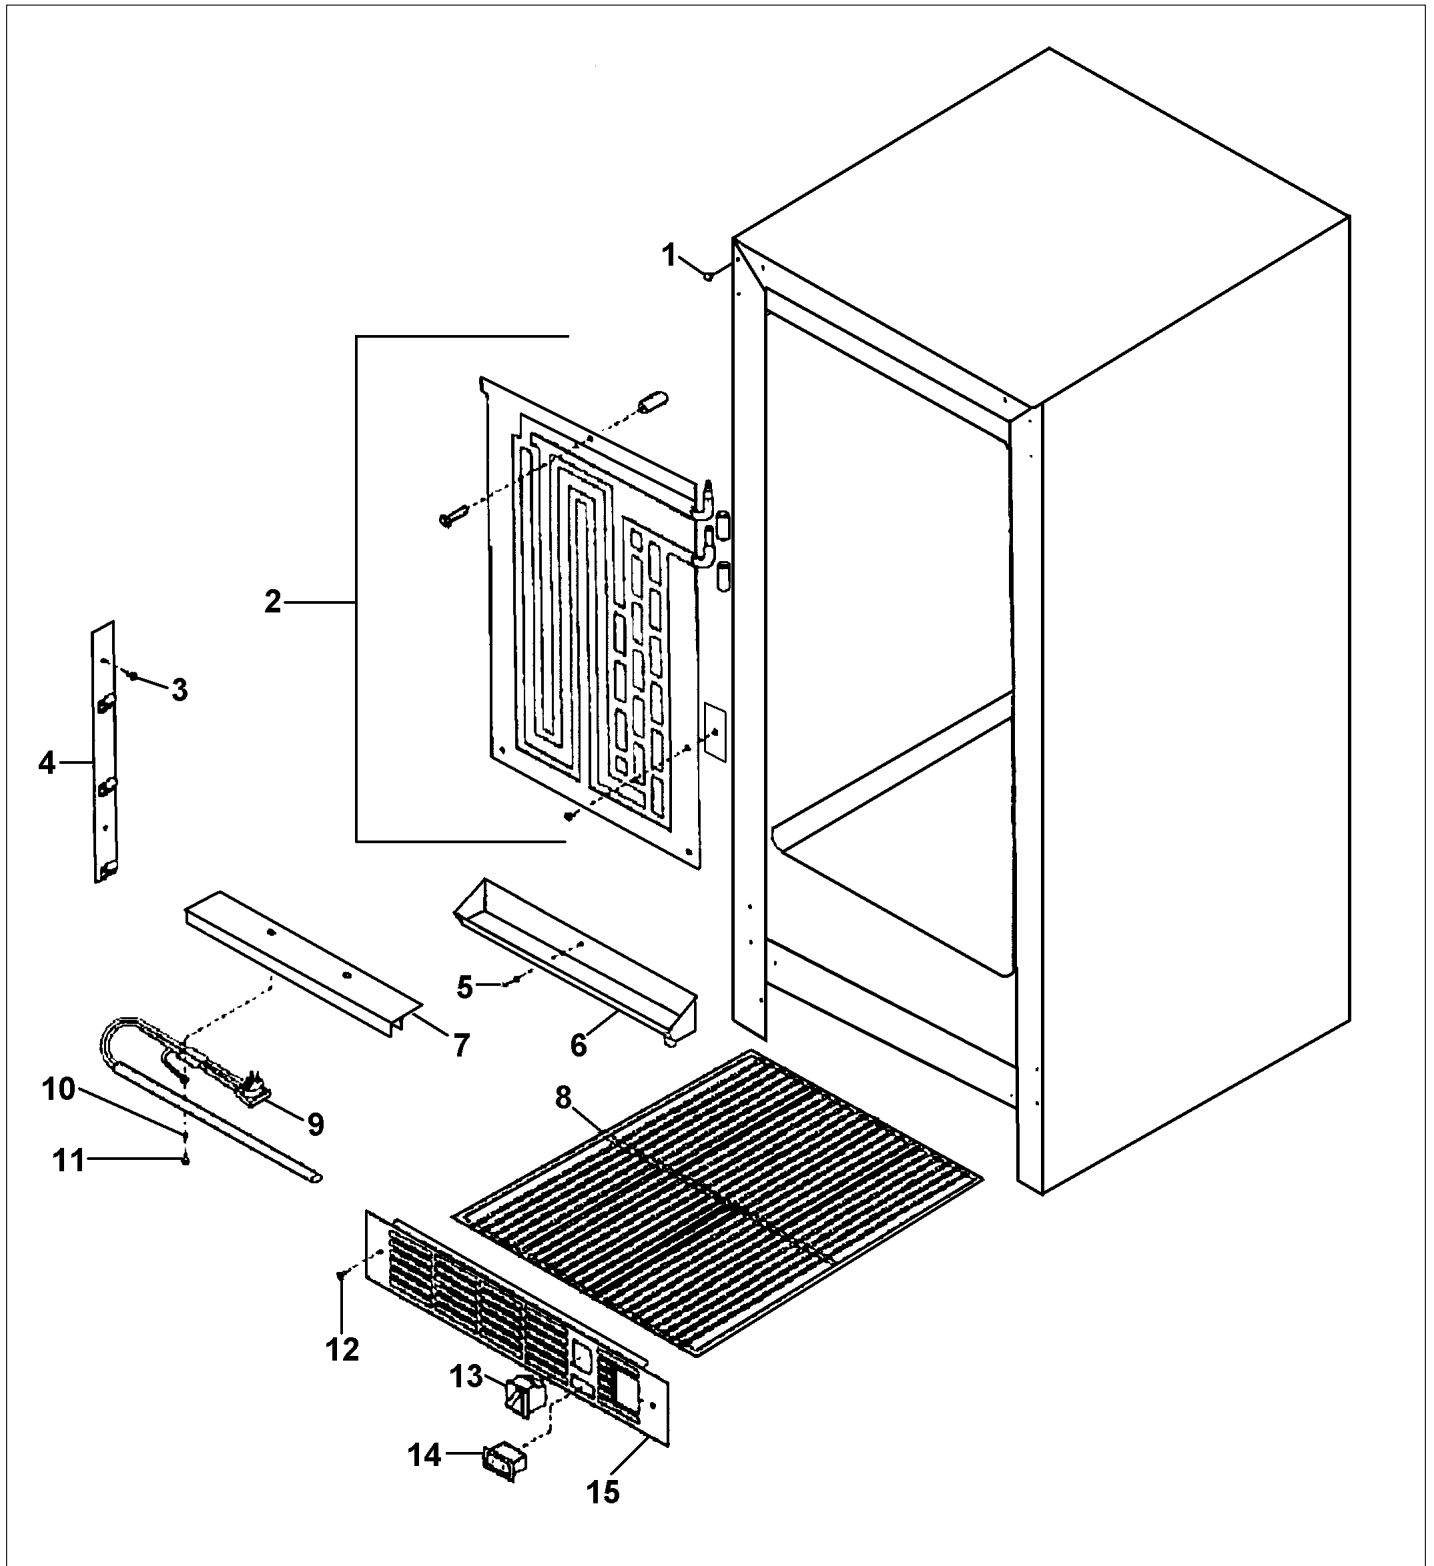

INTERNAL COMPONENTS-VIEW 2

Item	Part No.	Name	Qty	Uom	NOTES
1	PW300138	HOLE PLUG	1	EA	Not available online / Call for pricing and availability
2	PW240049	151 EVAP ASSY (42244612)	1	EA	
3	PW200004	SCREW LENS COVER 42243354	1	EA	
4	PW210026	RACK STRIP	1	EA	Not available online / Call for pricing and availability
5	PW200042	POP RIVET	1	EA	Not available online / Call for pricing and availability
6	PW210027	DRIP TRAY (42242903)	1	EA	
7	PW240037	LIGHT EXTRUSION 41005657	1	EA	
8	PW210028	WIRE SHELF 42243598	1	EA	
NI	PW210029	GLASS SHELF 42243597	1	EA	
NI	PW210030	WINE RACK 42243599	1	EA	
9	PS100007	AURA LIGHT ASSY (BLACK) 42245124	1	EA	
10	PW200043	LOCK WASHER	1	EA	Not available online / Call for pricing and availability
11	PW200008	SCREW, FRONT SHROUD	1	EA	Not available online / Call for pricing and availability
12	PW200003	SCREW 42242847 (PKG 20)	1	EA	
Not Shown	PW300144	SCREW, GRILLE - WH (VUIM) 42243104	1	EA	NO LONGER AVAILABLE, Not available online / Call for pricing and availability
13	PW240017	LIGHT SWITCH PLUNGER VUWC 42241373	1	EA	
PW2400 39	PW230012	LIGHT SWITCH, PLUNGER *BK* 42242915	1	EA	
14	PW240040	ON / OFF SWITCH	1	EA	
15	PW210031	GRILLE-BLACK 42242909	1	EA	