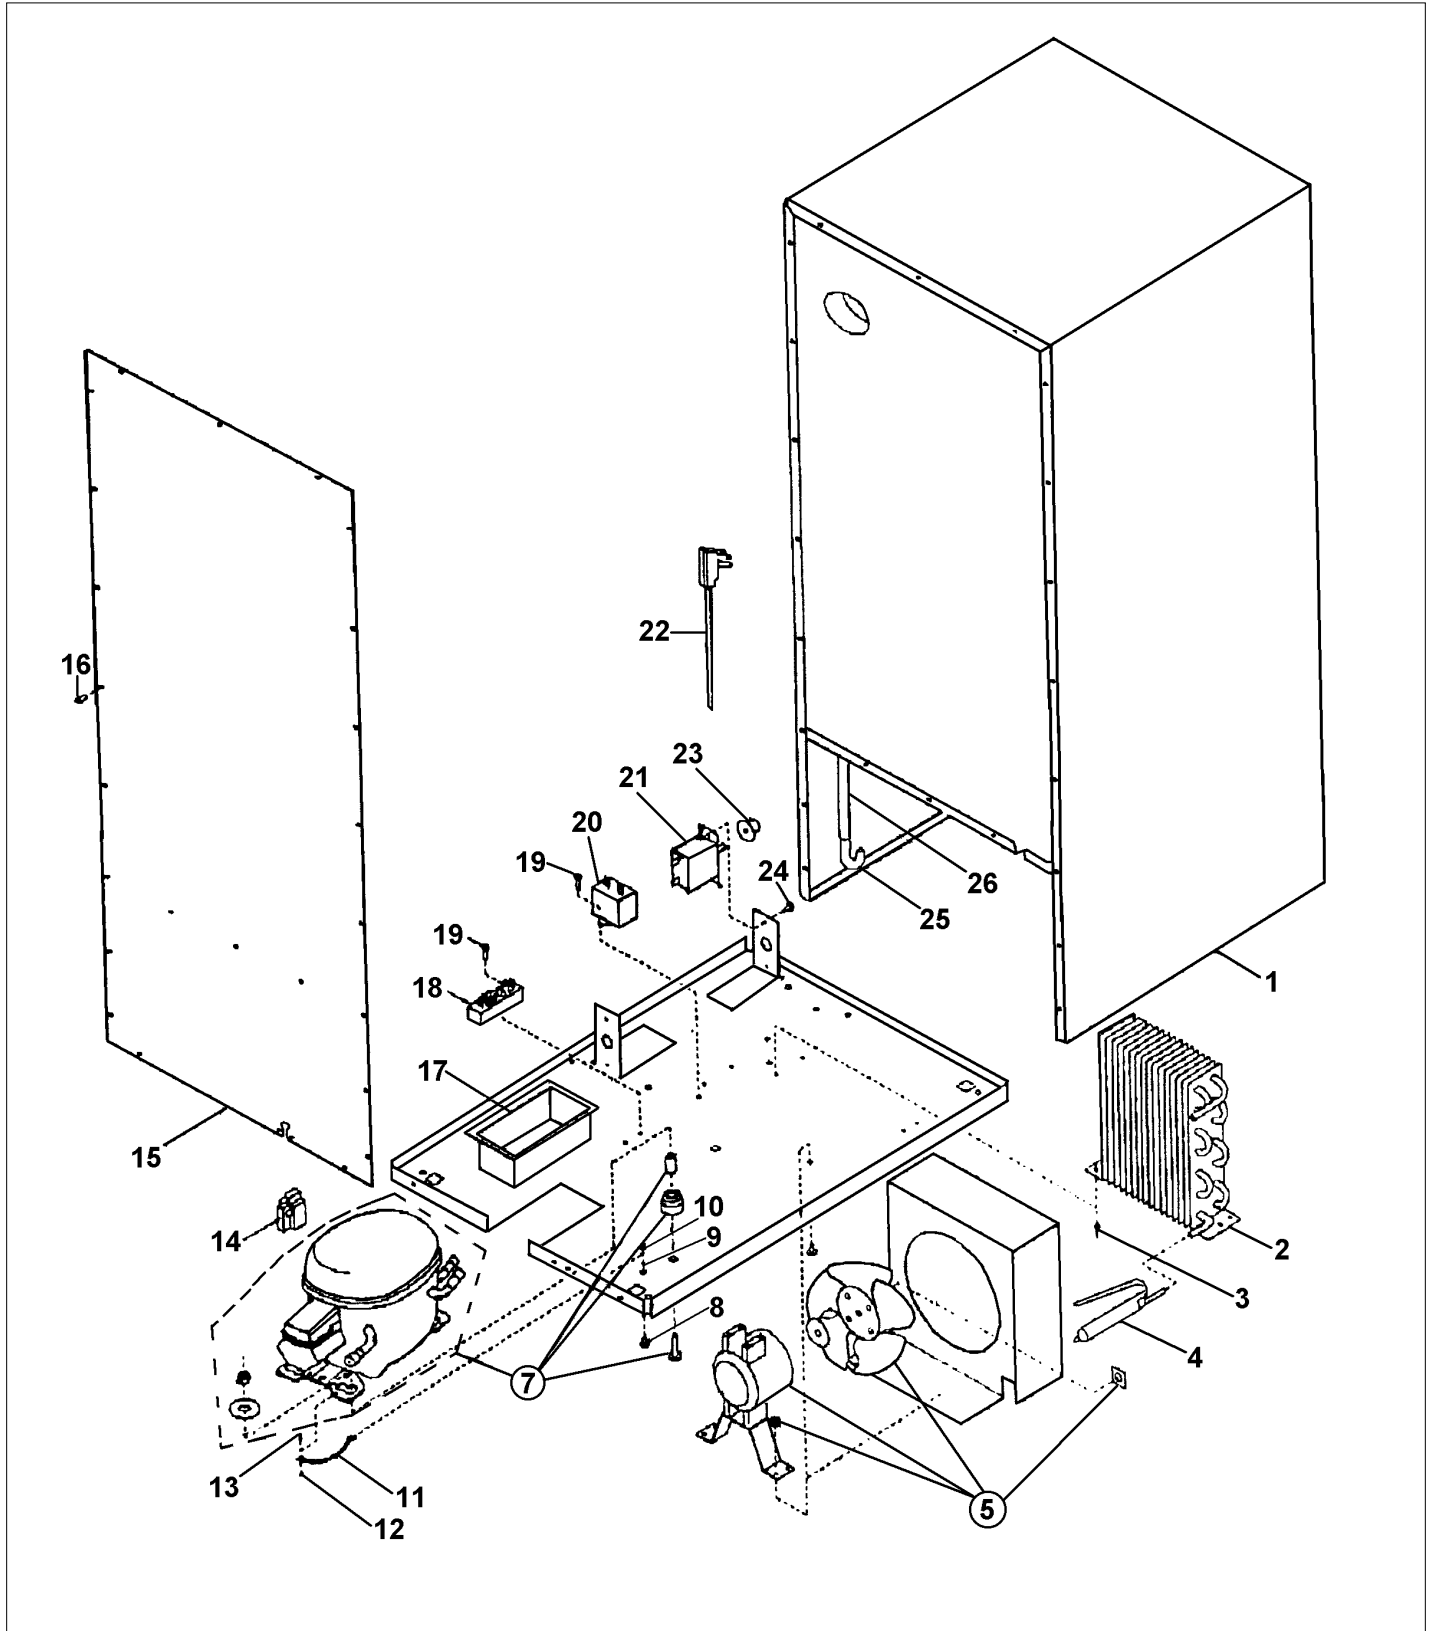

INTERNAL COMPONENTS-VIEW 1

Item	Part No.	Name	Qty	Uom	NOTES
1	NOT REPLACABLE	CABINET ASSEMBLY	1	EA	
2	PW240029	SUBS TO 028474-000 - CONDENSER 42242893	1	EA	
3	PW300141	POP RIVET, SS (VUIM150) 42243617	1	EA	NO LONGER AVAILABLE, Not available online / Call for pricing and availability
4	PW240030	DRIER (42242894)	1	EA	
5	PW300152	FAN MOTOR ASSY (VUIM150) 42244701	1	EA	
6	PW210024	FAN SHROUD	1	EA	Not available online / Call for pricing and availability
7	PW240041	COMPRESSOR 15" (42242896)	1	EA	
8	PW300168	CARRIAGE BOLT (VUIM150) 42243618	1	EA	NO LONGER AVAILABLE
9	PW300143	LOCK WASHER (VUIM150) 42243619	1	EA	NO LONGER AVAILABLE
10	PW300169	LOCK NUT	1	EA	Not available online / Call for pricing and availability
11	PW240031	Ground Wire	1	EA	Not available online / Call for pricing and availability
12	PW200027	NO. 8 STAR WASHER	1	EA	
13	PW200028	HEX HEAD SCREW	1	EA	
14	PW240007	PTC STARTER (VUWC140) 42242427	1	EA	
15	PW210025	BACK PANEL (42242897)	1	EA	
16	PW200004	SCREW LENS COVER 42243354	1	EA	
17	PW210014	DRIP PAN ASSY. (VUWC140)*42242055	1	EA	
18	PW240008	TERMINAL BLOCK VUWC140 42242407	1	EA	
19	PW200029	SCREW	1	EA	NO LONGER AVAILABLE
20	PW240012	RUN CAPACITOR (VUWC140) 42242061	1	EA	
21	PW240028	THERMOSTAT VUAR140 42244092	1	EA