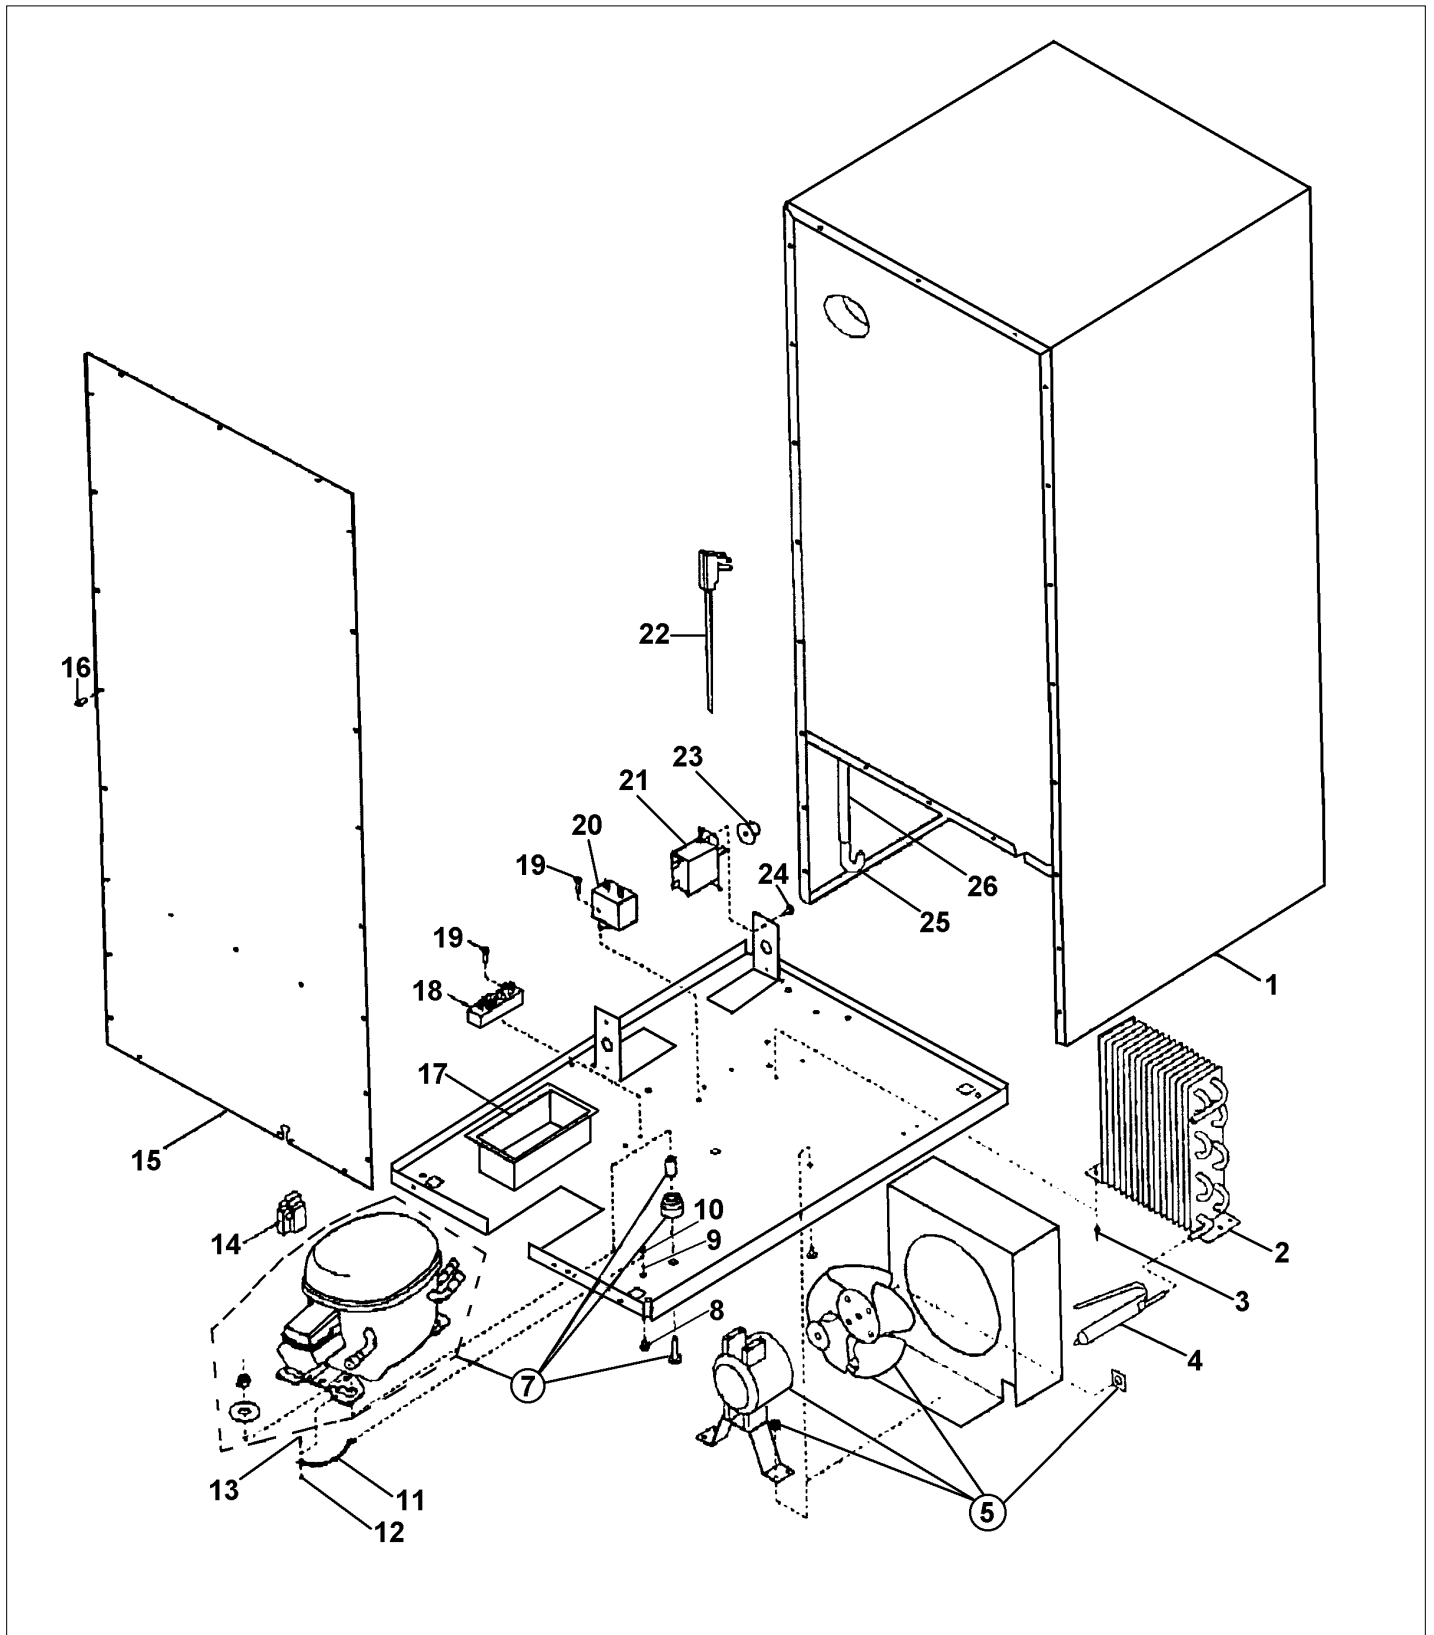

Item	Part No.	Name	Qty	Uom	NOTES
22	PW240034	POWER CORD VUWC150 (41006714)	1	EA	
23	PW230004	THERMOSTAT KNOB (VUWC140)*42241950	1	EA	
24	PW200002	SCREW 8204905	1	EA	NO LONGER AVAILABLE, Not available online / Call for pricing and availability
25	PW240052	J TUBE	1	EA	Not available online / Call for pricing and availability
26	PW240035	DRAIN TUBE 41005383	1	EA