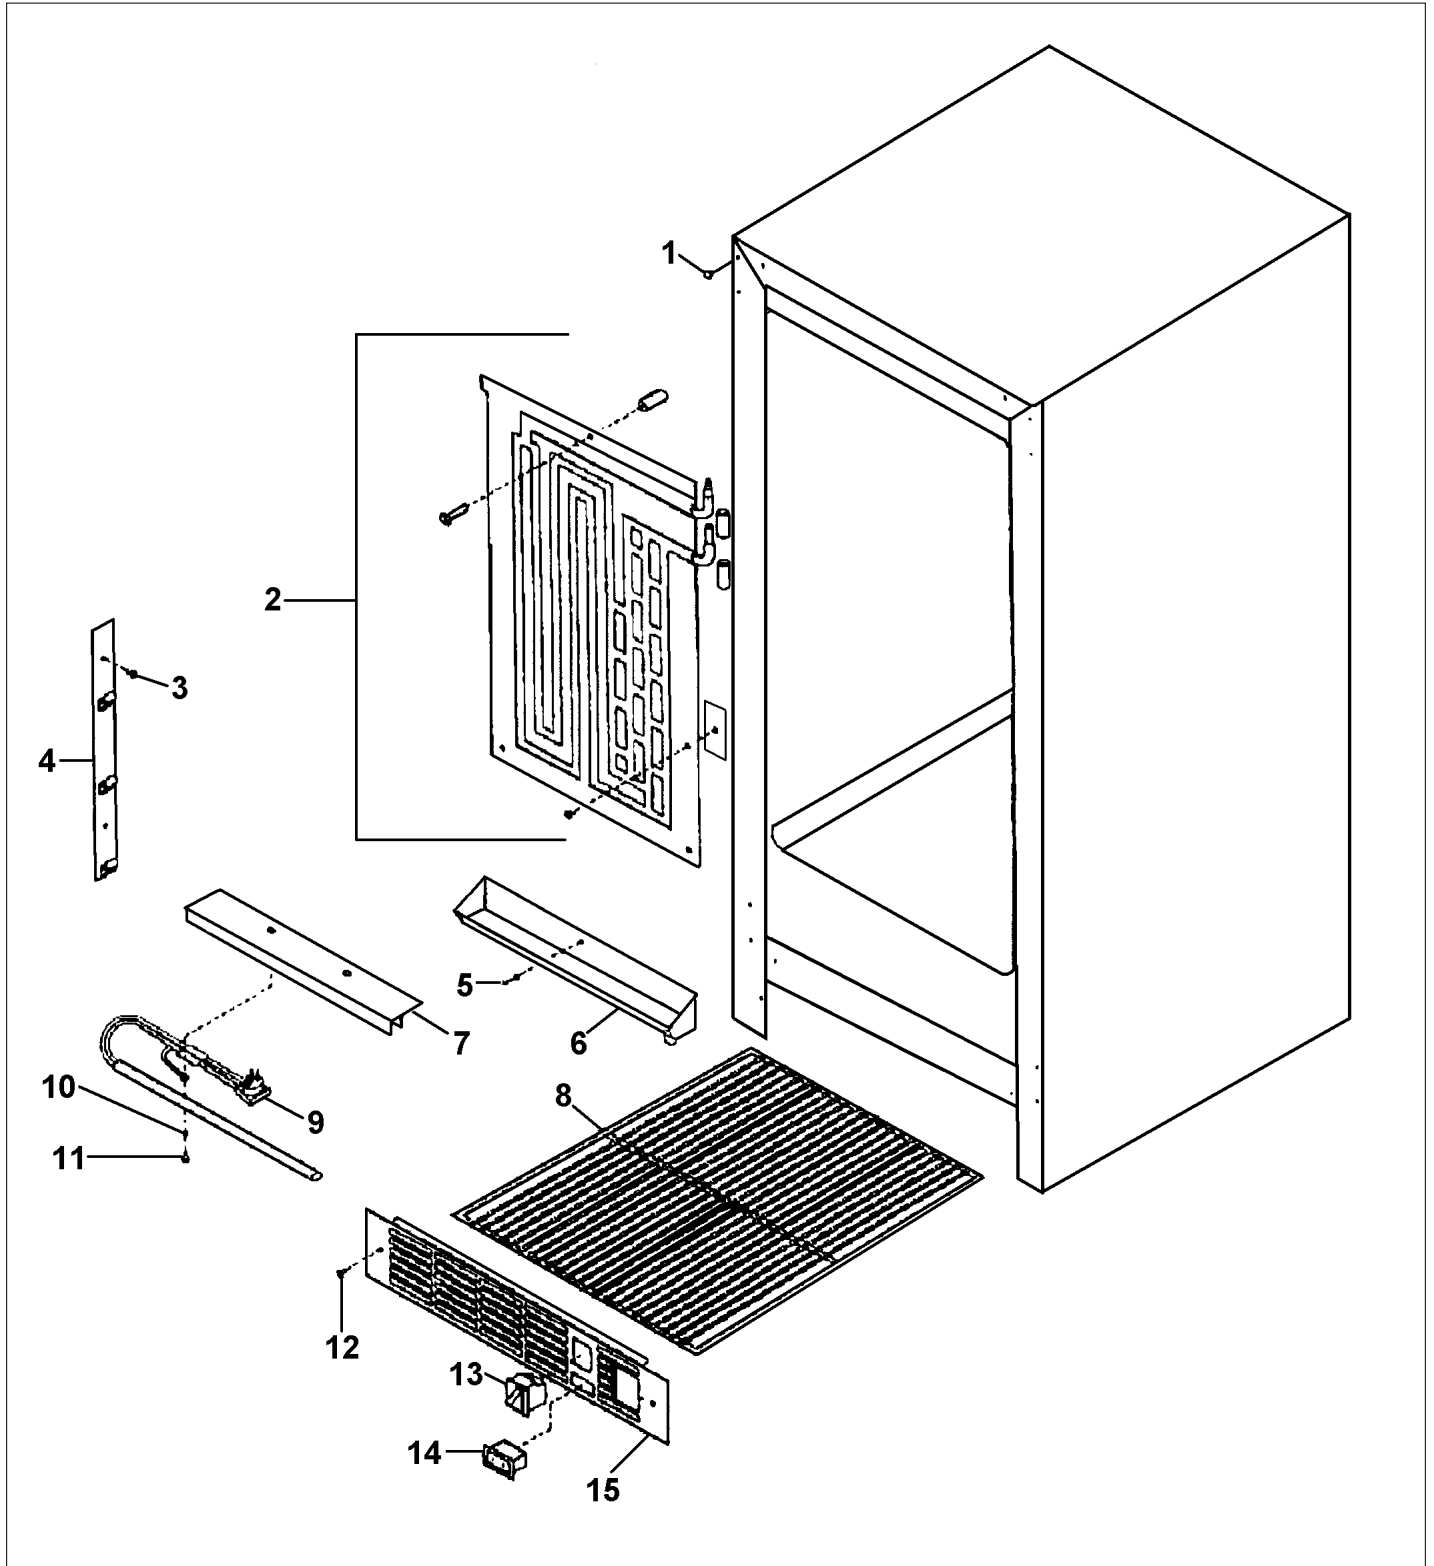

INTERNAL COMPONENTS-VIEW 2

Item	Part No.	Name	Qty	Uom	NOTES
1	PW300138	HOLE PLUG	1	EA	Not available online / Call for pricing and availability
2	PW240049	151 EVAP ASSY (42244612)	1	EA	
3	PW200004	SCREW LENS COVER 42243354	1	EA	
4	PW210026	RACK STRIP	1	EA	Not available online / Call for pricing and availability
5	PW200042	POP RIVET	1	EA	Not available online / Call for pricing and availability
6	PW210027	DRIP TRAY (42242903)	1	EA	
7	PW240037	LIGHT EXTRUSION 41005657	1	EA	
8	PW210028	WIRE SHELF 42243598	1	EA	
NI	PW210029	GLASS SHELF 42243597	1	EA	
NI	PW210030	WINE RACK 42243599	1	EA	
9	PS100007	AURA LIGHT ASSY (BLACK) 42245124	1	EA	
10	PW200043	LOCK WASHER	1	EA	Not available online / Call for pricing and availability
11	PW200008	SCREW, FRONT SHROUD	1	EA	Not available online / Call for pricing and availability
12	PW200003	SCREW 42242847 (PKG 20)	1	EA	
Not Shown	PW300144	SCREW, GRILLE - WH (VUIM) 42243104	1	EA	NO LONGER AVAILABLE, Not available online / Call for pricing and availability
13	PW240017	LIGHT SWITCH PLUNGER VUWC 42241373	1	EA	
PW2400 39	PW230012	LIGHT SWITCH, PLUNGER *BK* 42242915	1	EA	
14	PW240040	ON / OFF SWITCH	1	EA	
15	PW210031	GRILLE-BLACK 42242909	1	EA	