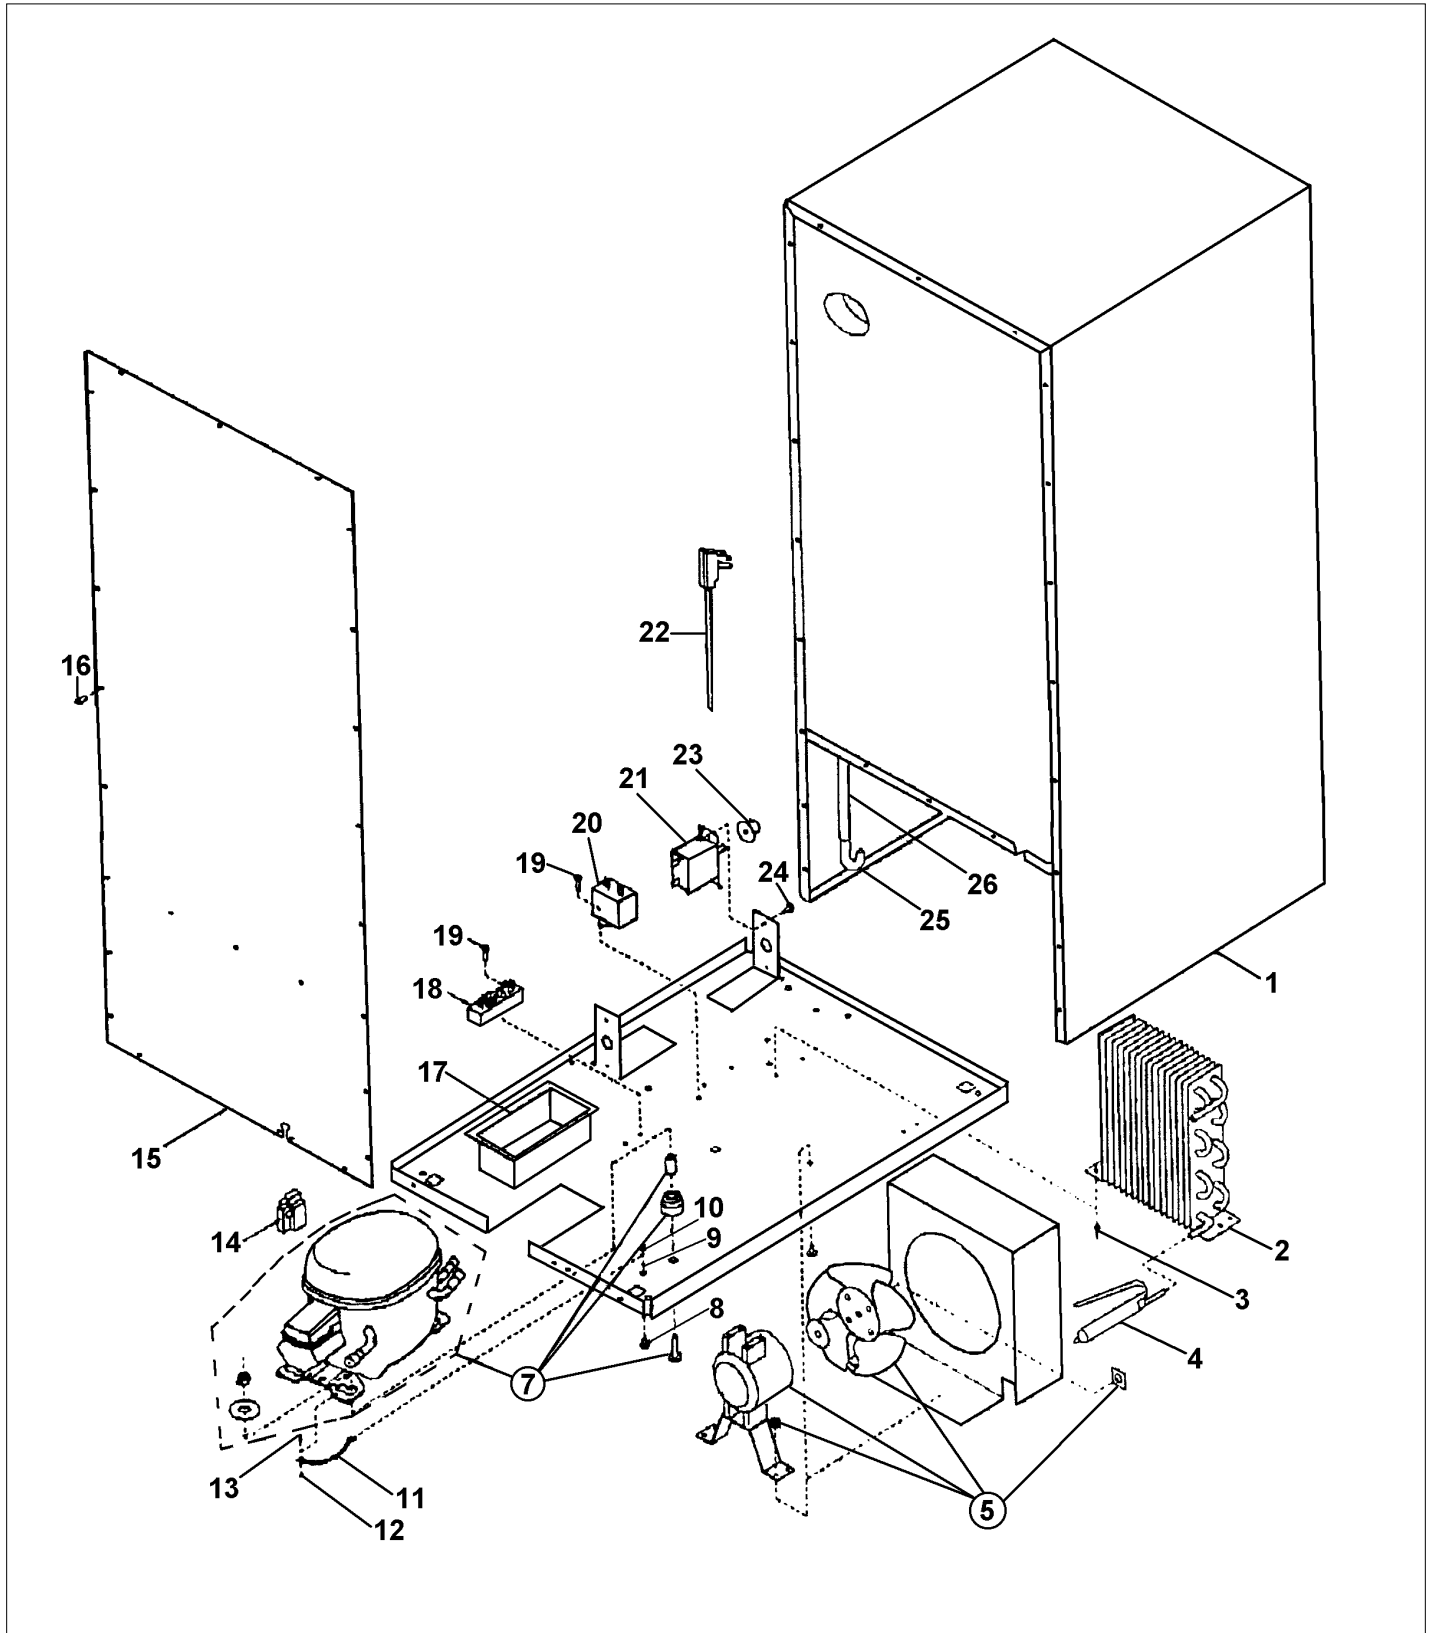

Item	Part No.	Name	Qty	Uom	NOTES
PW240033	PW240028	THERMOSTAT VUAR140 42244092	1	EA	
22	PW240034	POWER CORD VUWC150 (41006714)	1	EA	
23	PW230004	THERMOSTAT KNOB (VUWC140)*42241950	1	EA	
24	PW200002	SCREW 8204905	1	EA	NO LONGER AVAILABLE, Not available online / Call for pricing and availability
25	PW220009	DRAIN TUBE J-TRAP (42242901)	1	EA	
26	PW240035	DRAIN TUBE 41005383	1	EA