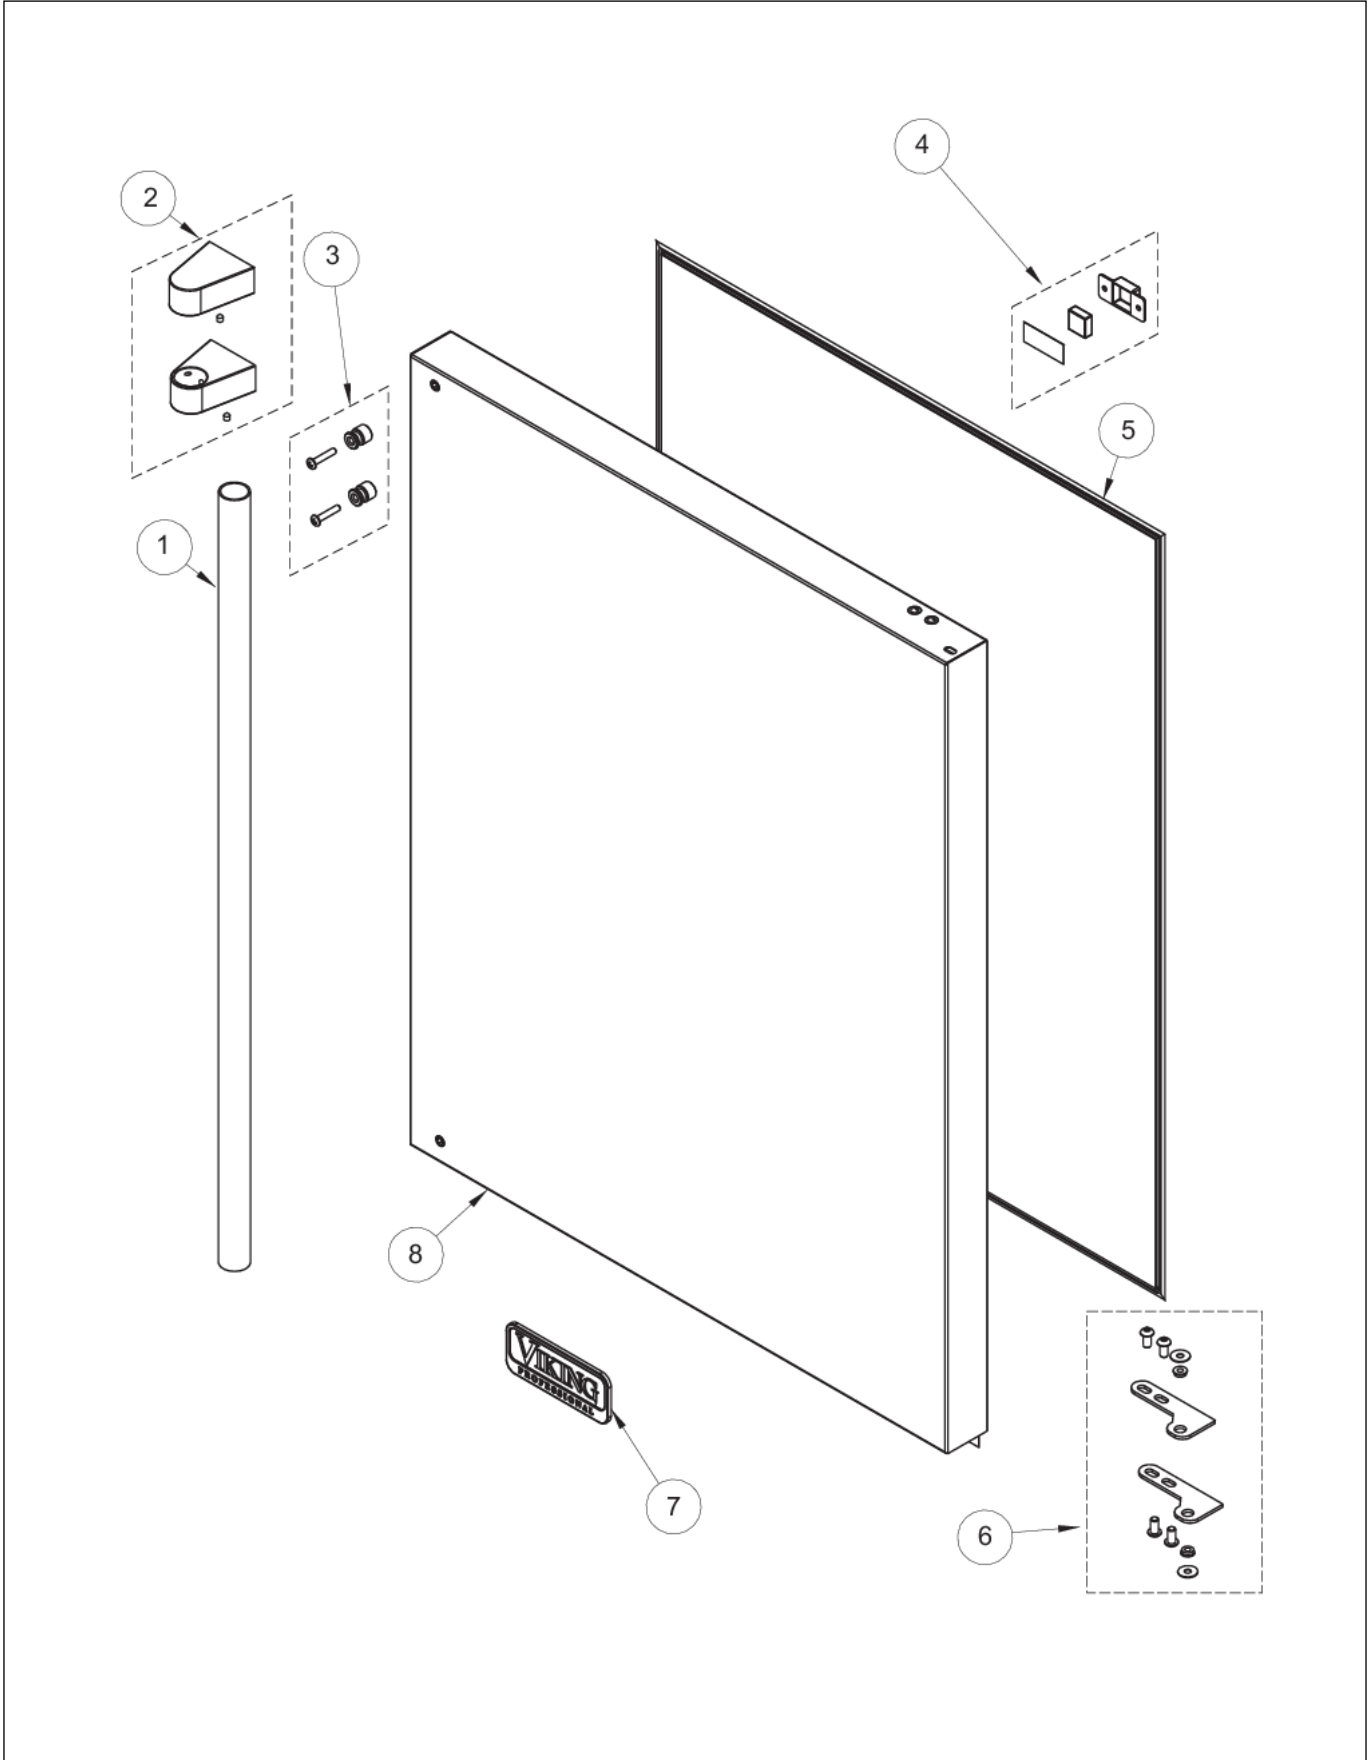

PRO SOLID DOOR

Item	Part No.	Name	Qty	Uom	NOTES
1	009519-000	HANDLE TUBE, SS	1	EA	
2	009520-000	END CAP ASSEMBLY W/SET SCREW - 42247009	1	EA	Not available online / Call for pricing and availability
3	009521-000	STANDOFF STUD	1	EA	Not available online / Call for pricing and availability
4	009522-000	MAGNET SWITCH RETAINER	1	EA	Not available online / Call for pricing and availability
5	PW230005	GASKET, DOOR (VUWC140) * 42241280	1	EA	
6	009525-000	DOOR HINGE ASSEMBLY - 42247016	1	EA	
7	PS100055	Viking Nameplate	1	EA	
8	009526-000	DOOR ASSEMBLY - RH, WH DR, WH GKT	1	EA	Not available online / Call for pricing and availability
Not Shown	009527-000	DOOR ASSEMBLY - LH, WH DR, WH GKT	1	EA	Not available online / Call for pricing and availability
Not Shown	009528-000	DOOR ASSEMBLY - RT	1	EA	
Not Shown	009529-000	DOOR ASSEMBLY - LT	1	EA