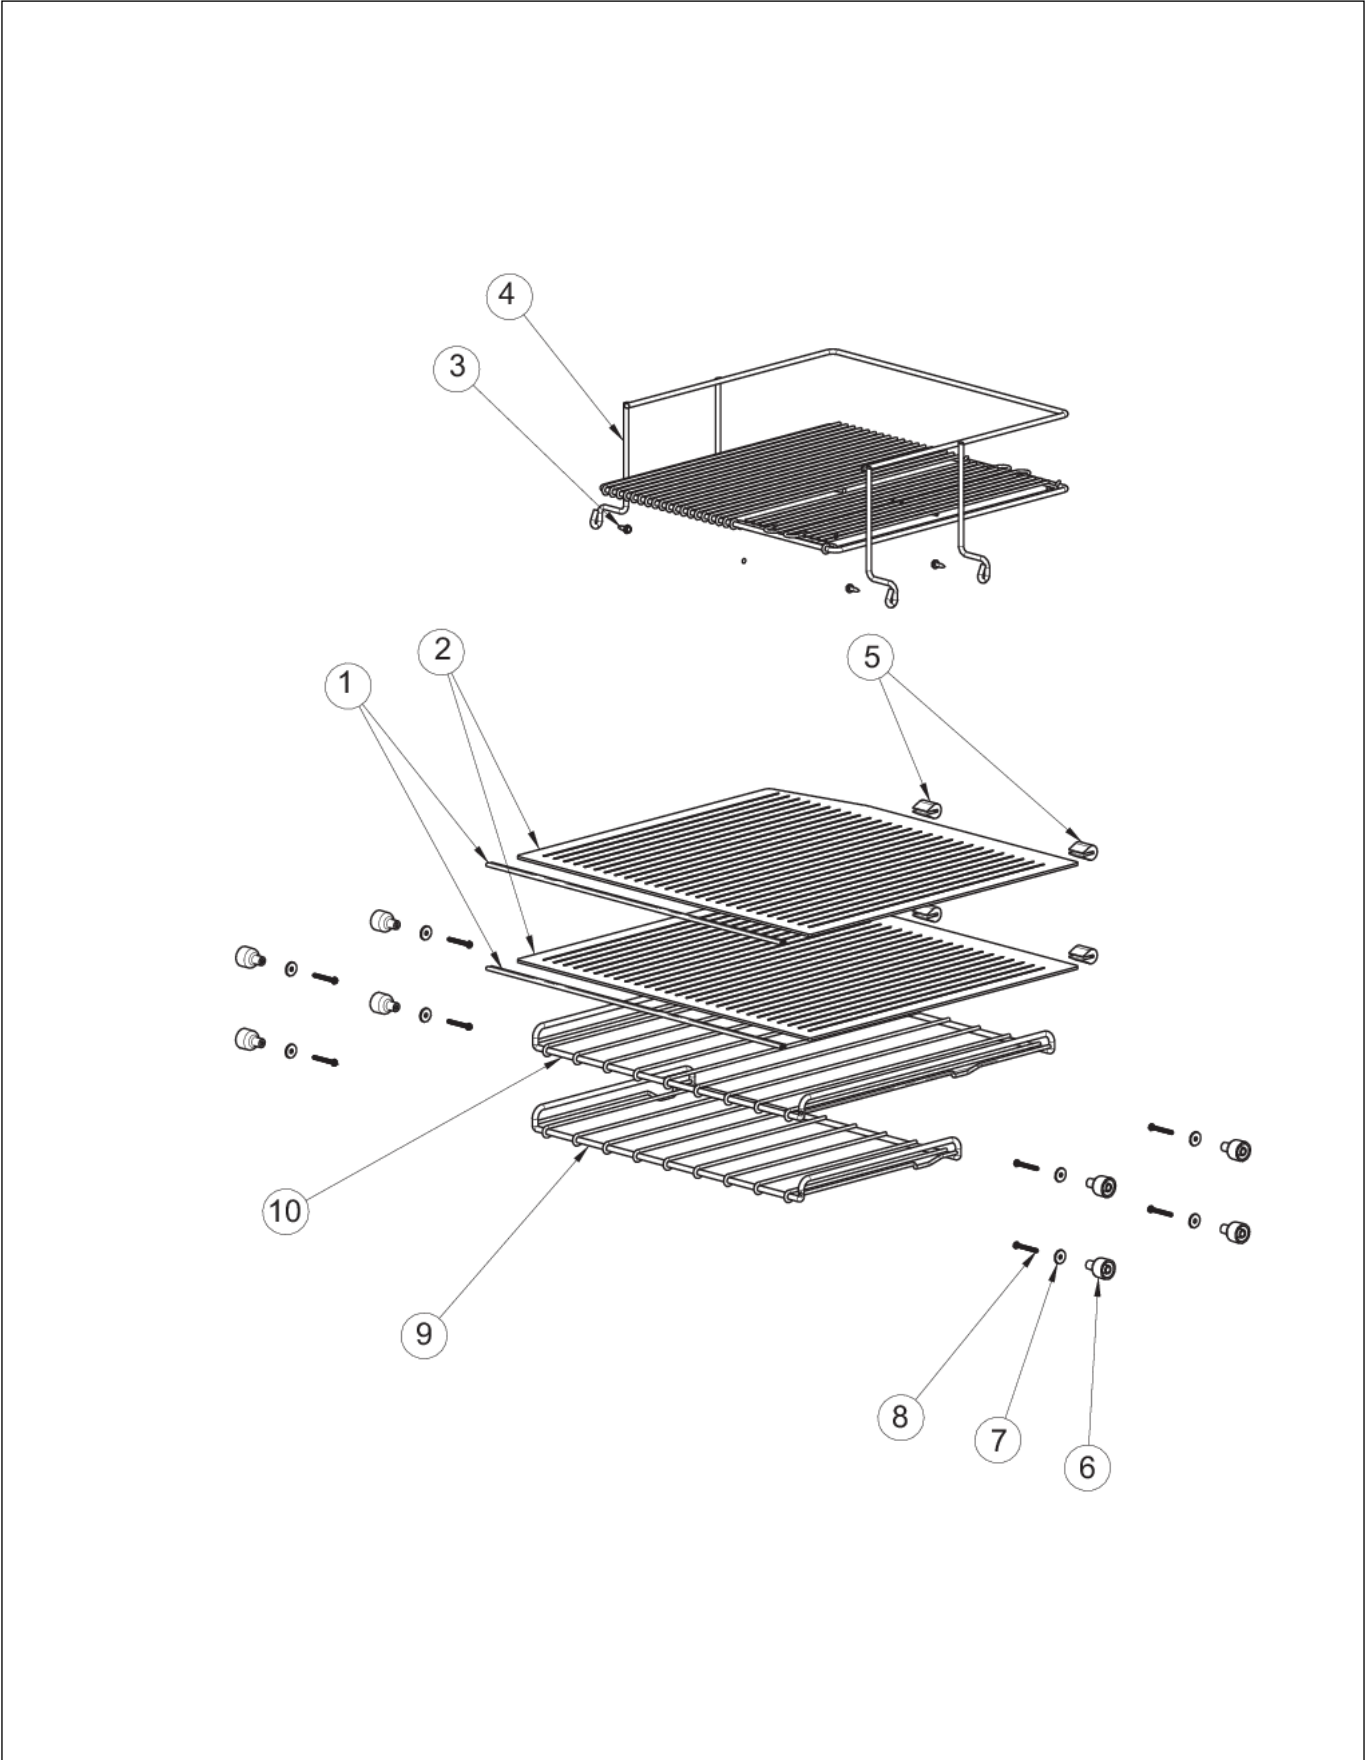

INTERIOR SHELVING

Item	Part No.	Name	Qty	Uom	NOTES
1	PW230059	FRONT GUARD TRIM (41005449)	2	EA	
2	PW210022	LARGE GLASS SHELF & TRIM 42243083	2	EA	
3	PW200015	SCREWS 08205079	4	EA	
4	009498-000	WIRE SHELF - CHROME	1	EA	
5	009500-000	1" BUMPER - WH	2	EA	
6	009502-000	SUPPORT MOUNTING PEG - WH	8	EA	Not available online / Call for pricing and availability
7	009504-000	SUPPORT PEG WASHER - WH	8	EA	Not available online / Call for pricing and availability
8	PW300267	DRAFT TOWER MOUNTING SCREW (41006739) VUBD	8	EA	
9	009505-000	UPPER WINE SHELF - CHROME	1	EA	
10	009506-000	LOWER WINE SHELF - CHROME	1	EA