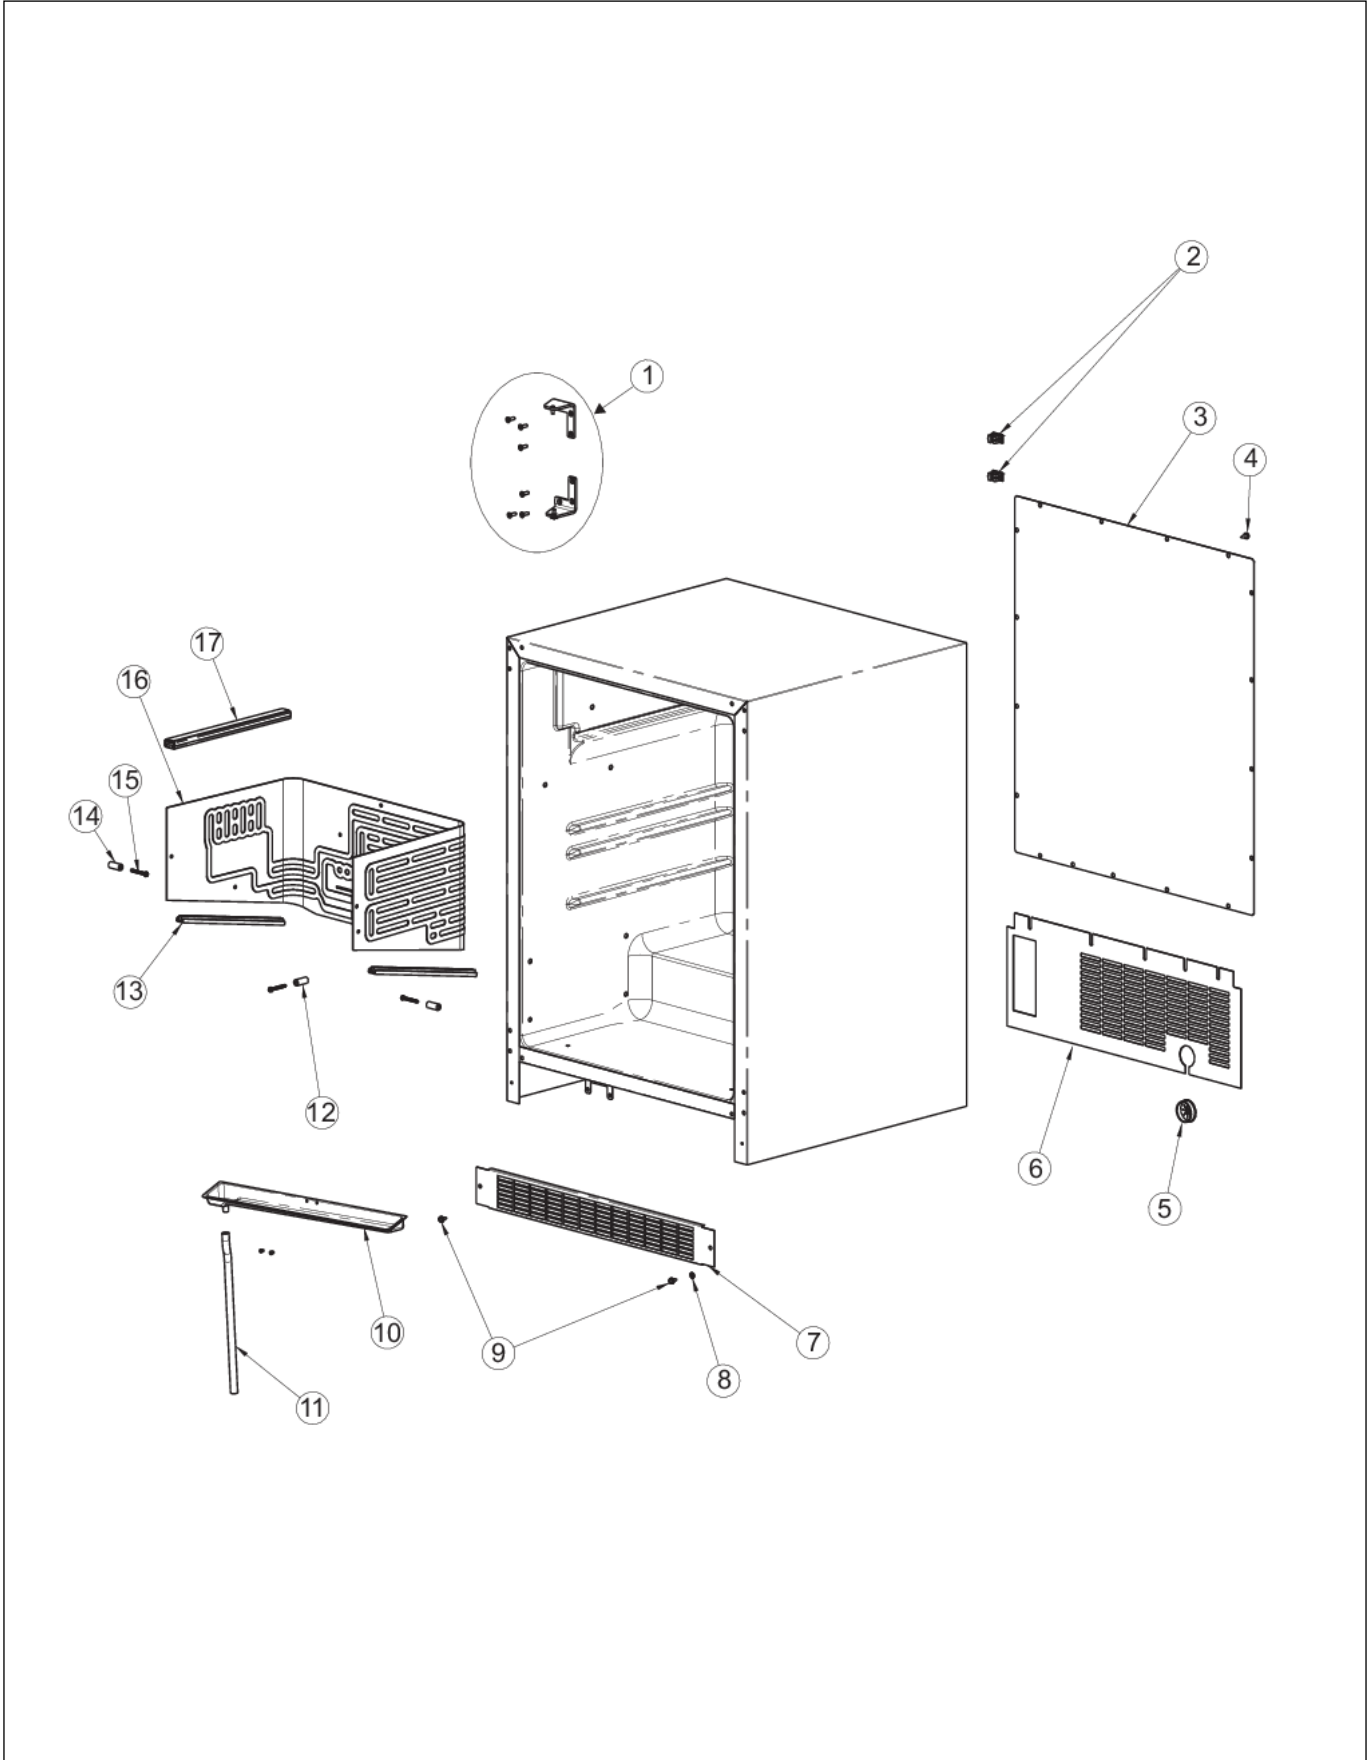

CABINET AREA

Item	Part No.	Name	Qty	Uom	NOTES
1	009517-000	STANDARD HINGE, RIGHT TOP, CHROME	1	EA	
2	007640-000	PLASTIC WIRE CLIP	2	EA	Not available online / Call for pricing and availability
3	PW210010	CABINET BACK (VUWC140) * 42241648	1	EA	NO LONGER AVAILABLE
4	PW200010	SCREW, LENS COVER (QTY OF 2)	4	EA	
5	009487-000	BUSHING	1	EA	
6	009488-000	BACK SHROUD	1	EA	
7	PS100115	LOUVERED GRILLE SERV ASM - BK	1	EA	
8	PW300274	WASHER, INDOOR	2	EA	NO LONGER AVAILABLE
9	009489-000	#12 X 3/4 TYPE AB PHILLIPS SCREW, BLACK	2	EA	
10	PW210012	DRIP TRAY & 2 POP RVT(VUWC)42242603	1	EA	
11	PW240021	DRAIN TUBE (42242079)	1	EA	
12	PW200014	3/4" WHITE SPACER (41002929)	1	EA	NO LONGER AVAILABLE
13	009493-000	EVAPORATOR TRIM - WH	2	EA	Not available online / Call for pricing and availability
14	PW200009	EVAPORATOR SPACER	2	EA	Not available online / Call for pricing and availability
15	PW300267	DRAFT TOWER MOUNTING SCREW (41006739) VUBD	3	EA	
16	028390-000	EVAPORATOR ASSEMBLY	1	EA	
17	009497-000	HIGH VOLTAGE CONDUIT	1	EA	Not available online / Call for pricing and availability