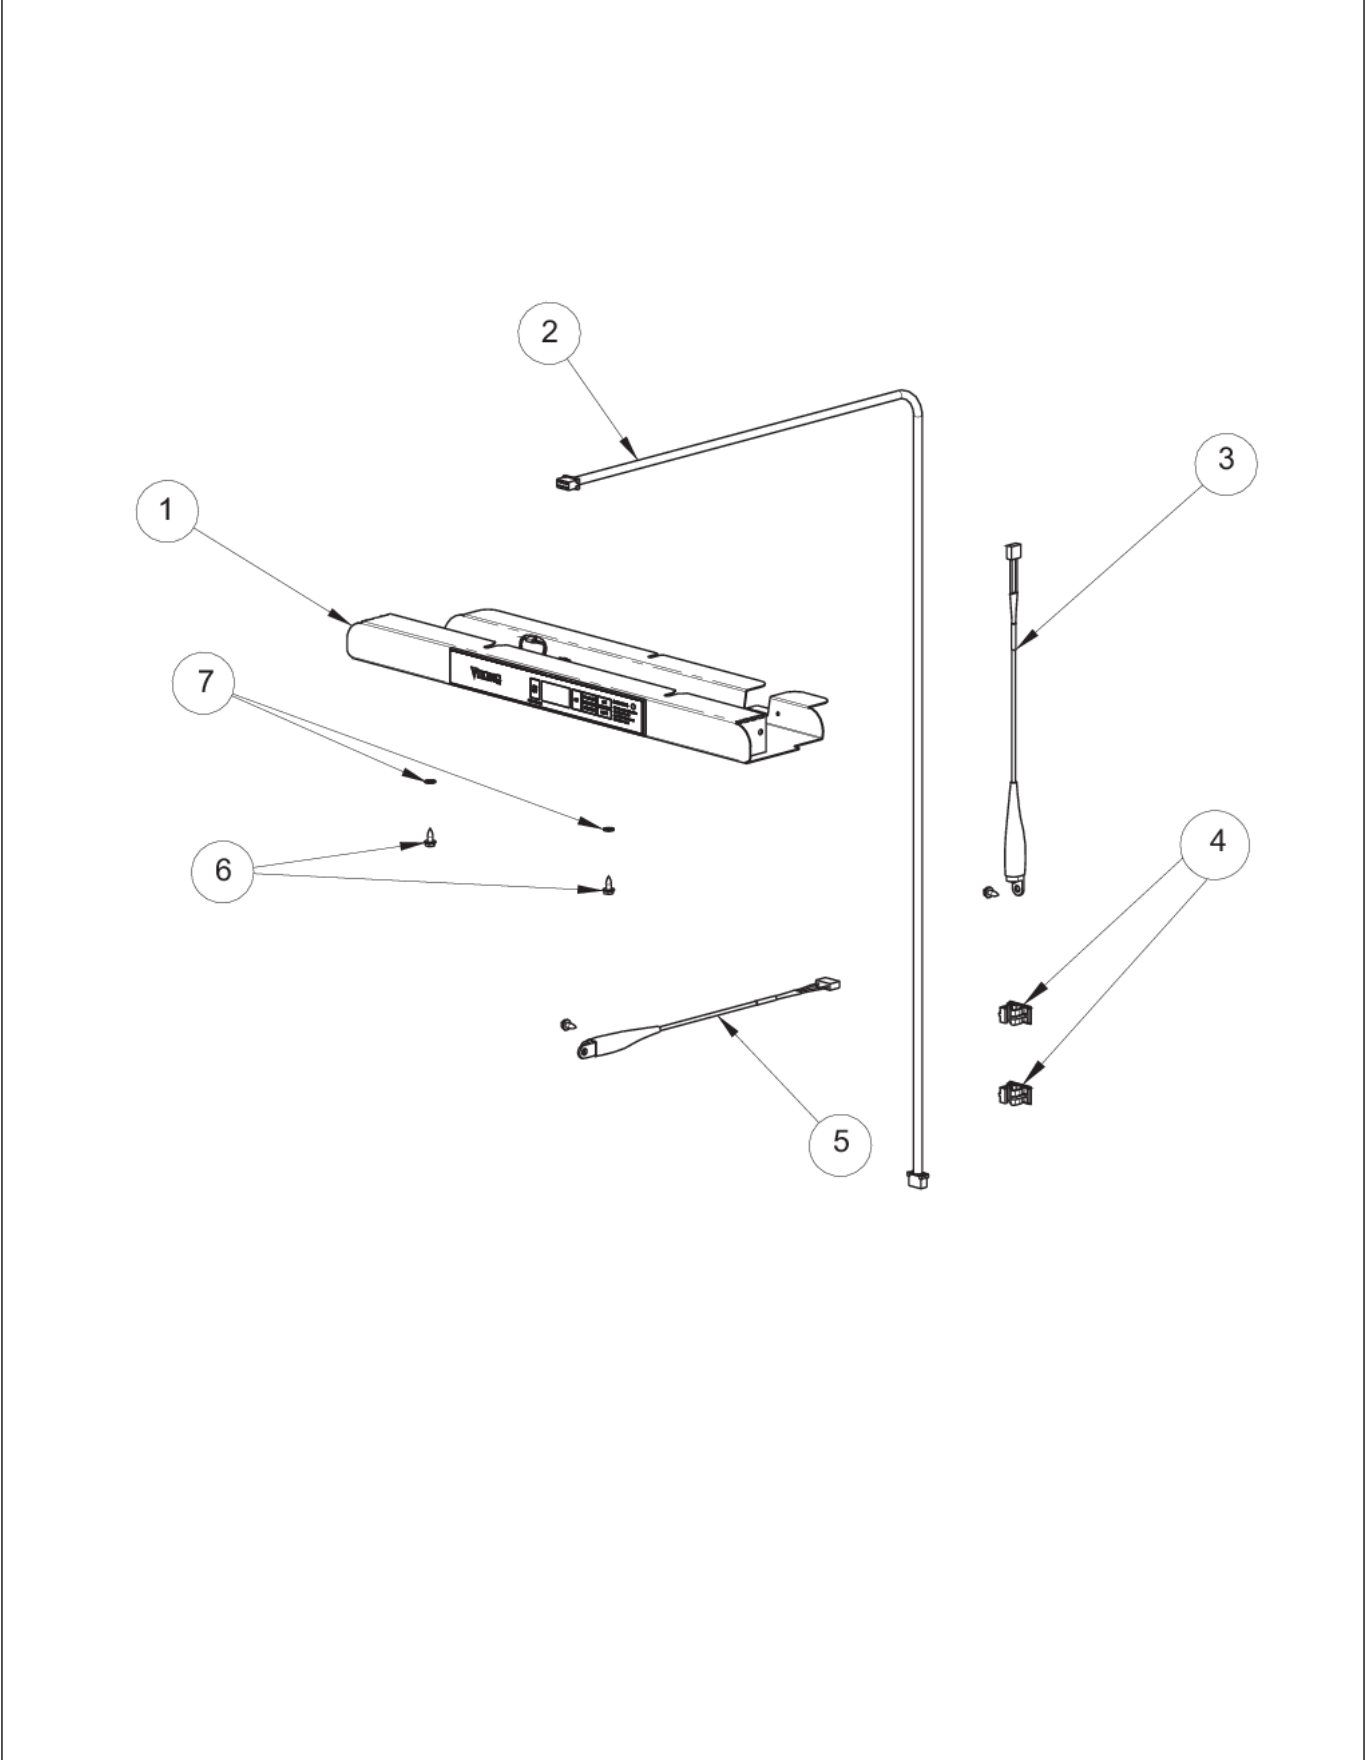

CONTROL AREA

Item	Part No.	Name	Qty	Uom	NOTES
1	028586-000	DISPLAY ASM WH, 24" BC SOLID DR. (INC. WIRE SHELF)	1	EA	
Not Shown	028590-000	DISPLAY ASM WH, 24" BC SOLID DR. (UNITS BUILT AFTER 01-01-10 OR WIRE SHELF PREVIOUSLY INSTALLED)	1	EA	
Not Shown	028587-000	DISPLAY ASM WH, 24" BC GLASS DR. (INC. WIRE SHELF)	1	EA	
Not Shown	028591-000	DISPLAY ASM WH, 24" BC GLASS DR. (UNITS BUILT AFTER 01-01-10 OR WIRE SHELF PREVIOUSLY INSTALLED)	1	EA	
2	009482-000	COMMUNICATION CABLE	1	EA	
3	009483-000	EVAPORATOR TEMPERATURE THERMISTOR	1	EA	
4	007640-000	PLASTIC WIRE CLIP	2	EA	Not available online / Call for pricing and availability
5	009484-000	DISPLAY TEMPERATURE THERMISTOR	1	EA	
6	009485-000	MACHINE SCREW - SS	2	EA	
7	009486-000	#10 EXTERNAL TOOTH STAR WASHER, SS	2	EA	Not available online / Call for pricing and availability