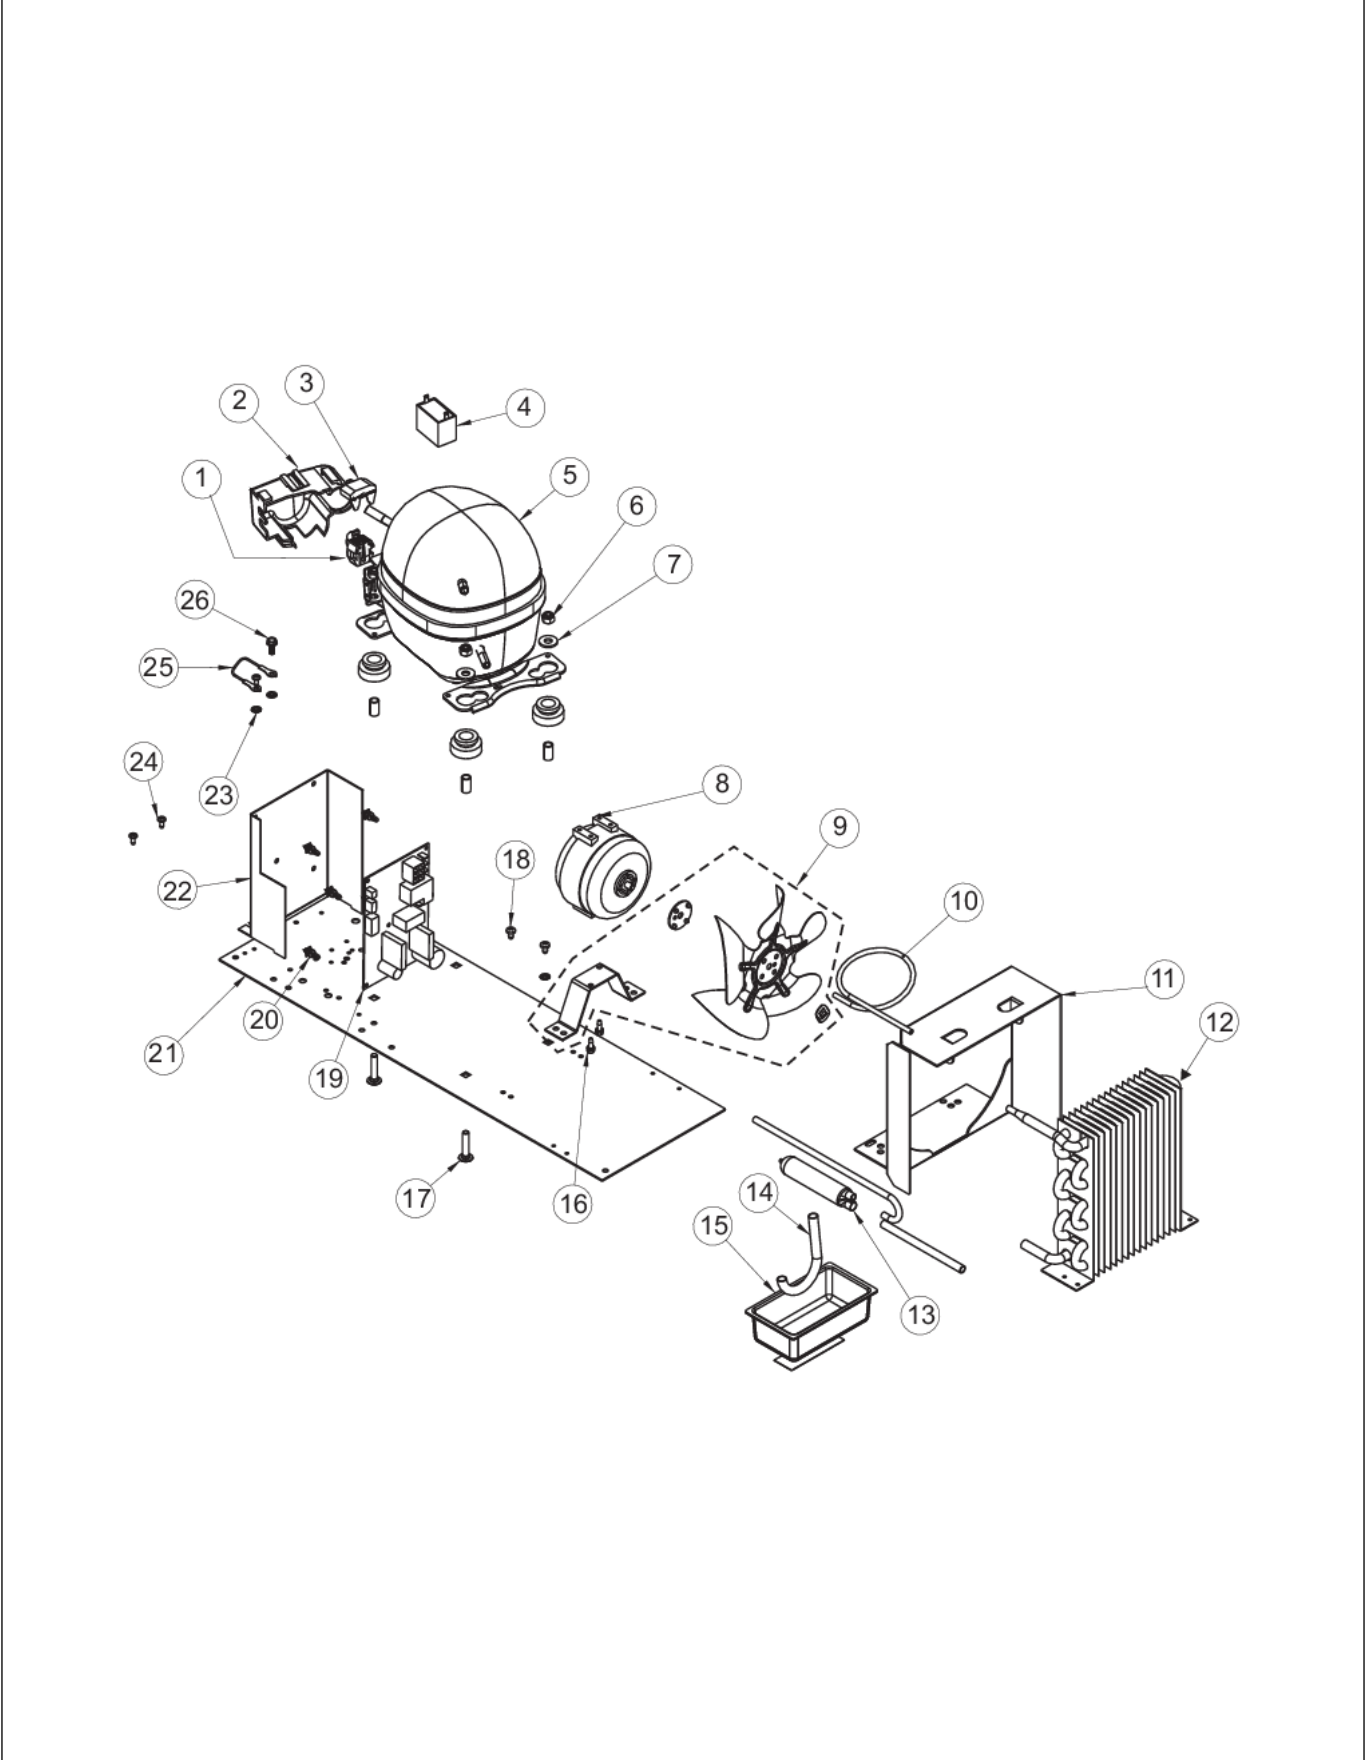

LOWER UNIT AREA

Item	Part No.	Name	Qty	Uom	NOTES
1	PS100021	PTC RELAY (42245131) 152 WC	1	EA	
2	009507-000	RELAY COVER	1	EA	Not available online / Call for pricing and availability
3	PS100020	OVERLOAD (42245133) 152 WC	1	EA	
4	PS100023	RUN CAPACITOR (42245134) 152 WC	1	EA	
5	009508-000	COMPRESSOR ASSEMBLY	1	EA	
6	PW200017	LOCK NUT .25-.20 UNC	4	EA	NO LONGER AVAILABLE, Not available online / Call for pricing and availability
7	PW200018	FLAT WASHER	4	EA	
8	PW240005	FAN/MTR ASSY COMPLETE VUWC	1	EA	
9	PW200037	FAN BLADE	1	EA	
10	007638-000	COPPER TUBING	1	EA	Not available online / Call for pricing and availability
11	PW210013	FAN SHROUD (VUWC140) 42241349	1	EA	NO LONGER AVAILABLE
12	PW300159	CONDENSER ASSY	1	EA	
13	PW240003	DRIER ASSY VUWC140	1	EA	
14	PW220009	DRAIN TUBE J-TRAP (42242901)	1	EA	
15	PW210014	DRIP PAN ASSY. (VUWC140)*42242055	1	EA	
16	009509-000	#8-36 SCREW	2	EA	Not available online / Call for pricing and availability
17	PW200023	CARRIAGE BOLT	4	EA	NO LONGER AVAILABLE
18	PW200021	SCREW	4	EA	
19	009511-000	ELECTRONIC CONTROL BOARD AND BRACKET ASM	1	EA	
20	009513-000	STANDOFF	4	EA	
21	PW210011	BASEPLATE (VUWC140)	1	EA	
22	009514-000	CONTROL BOARD MOUNTING BRACKET	1	EA