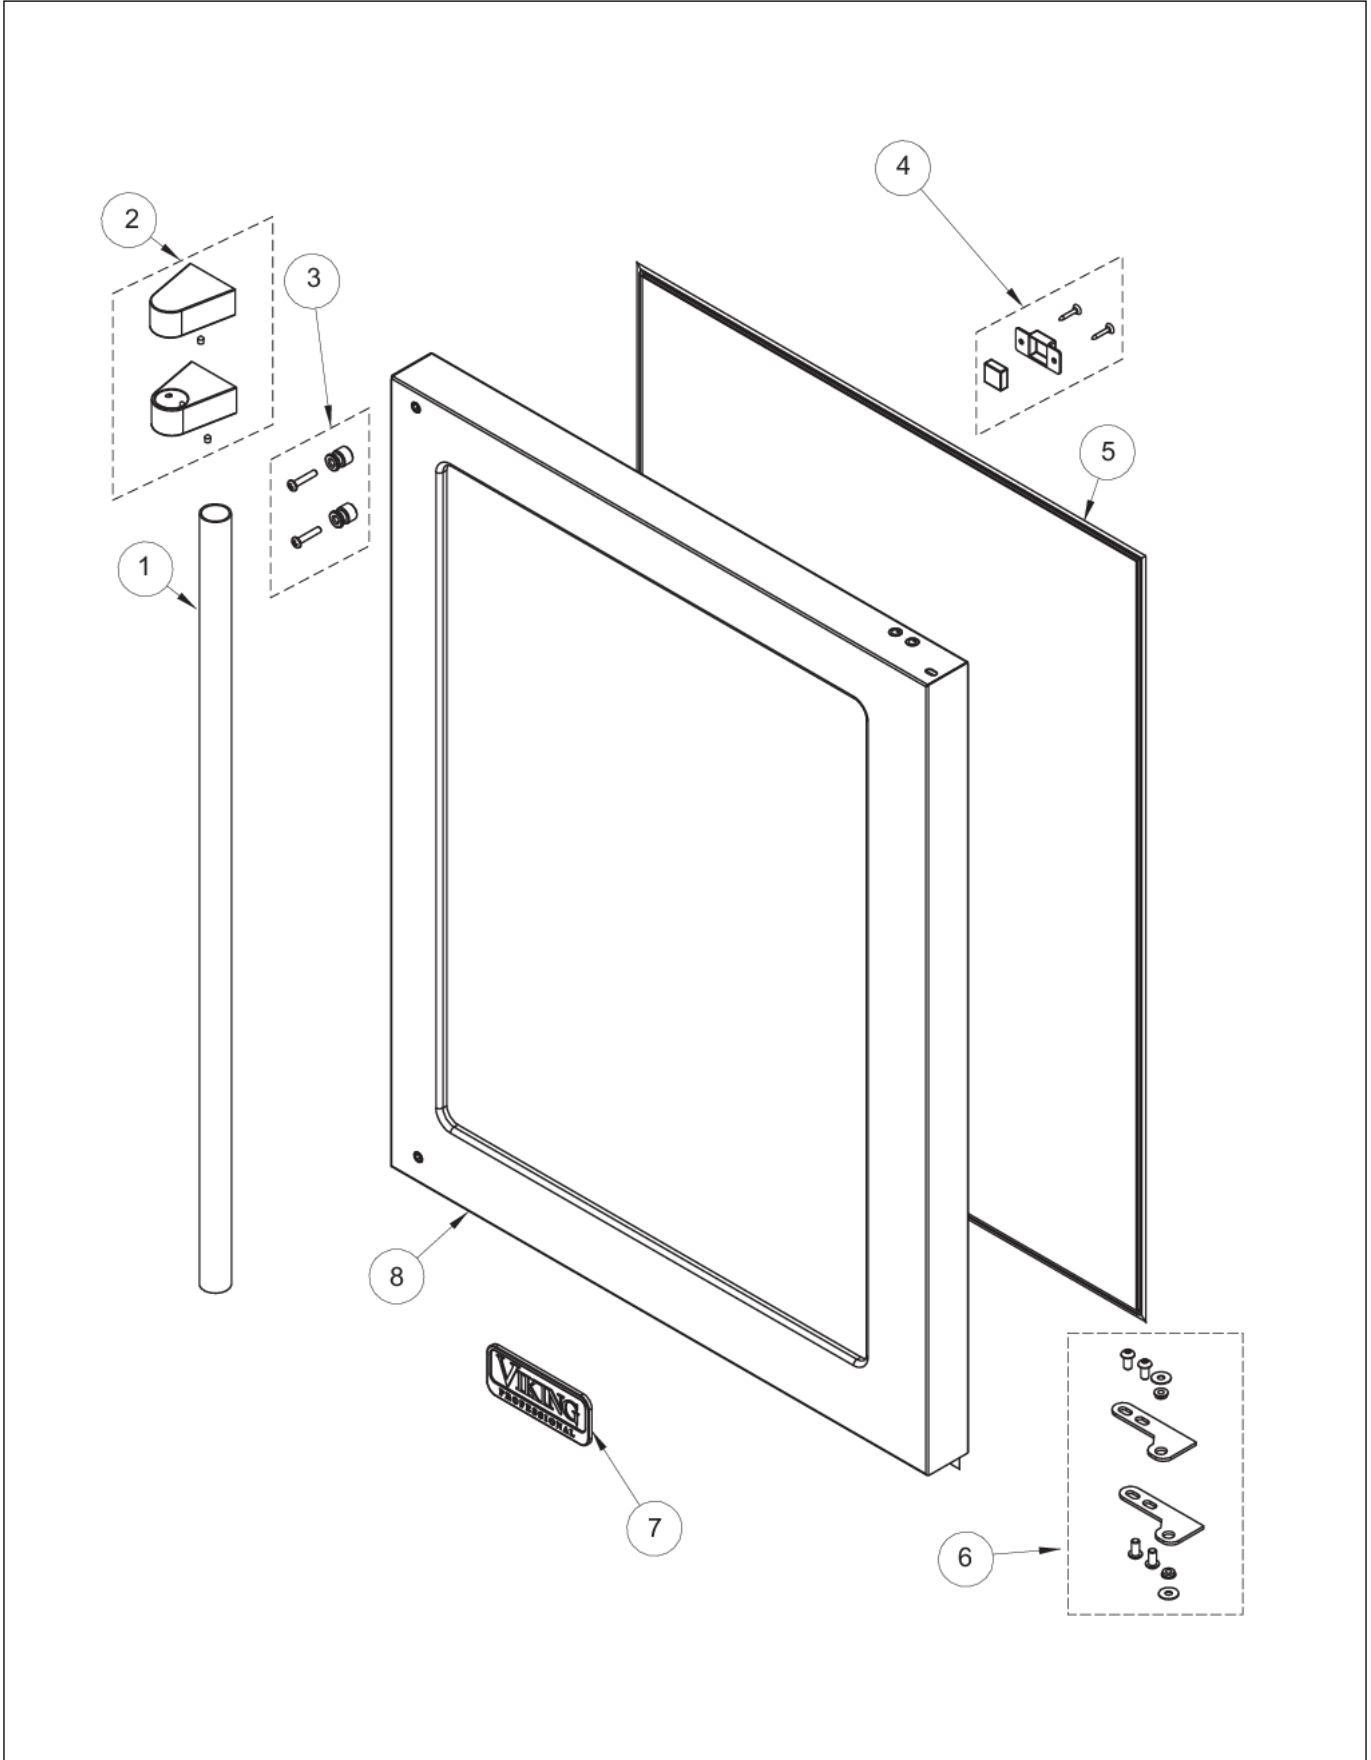

PRO GLASS DOOR

Item	Part No.	Name	Qty	Uom	NOTES
1	009519-000	HANDLE TUBE, SS	1	EA	
2	009520-000	END CAP ASSEMBLY W/SET SCREW - 42247009	1	EA	Not available online / Call for pricing and availability
3	009521-000	STANDOFF STUD	1	EA	Not available online / Call for pricing and availability
4	009522-000	MAGNET SWITCH RETAINER	1	EA	Not available online / Call for pricing and availability
5	009524-000	DOOR GASKET - BK	1	EA	
6	009525-000	DOOR HINGE ASSEMBLY - 42247016	1	EA	
7	PS100055	Viking Nameplate	1	EA	
8	009530-000	RIGHT HAND DOOR ASSEMBLY, CLEAR, FOR 6BARE615	1	EA	
Not Shown	009531-000	DOOR ASSEMBLY - LH CLEAR GLASS	1	EA	Not available online / Call for pricing and availability
Not Shown	009532-000	DOOR ASSEMBLY - RH FLUTED GLASS	1	EA	
Not Shown	009533-000	DOOR ASSEMBLY - LH FLUTED GLASS	1	EA	Not available online / Call for pricing and availability