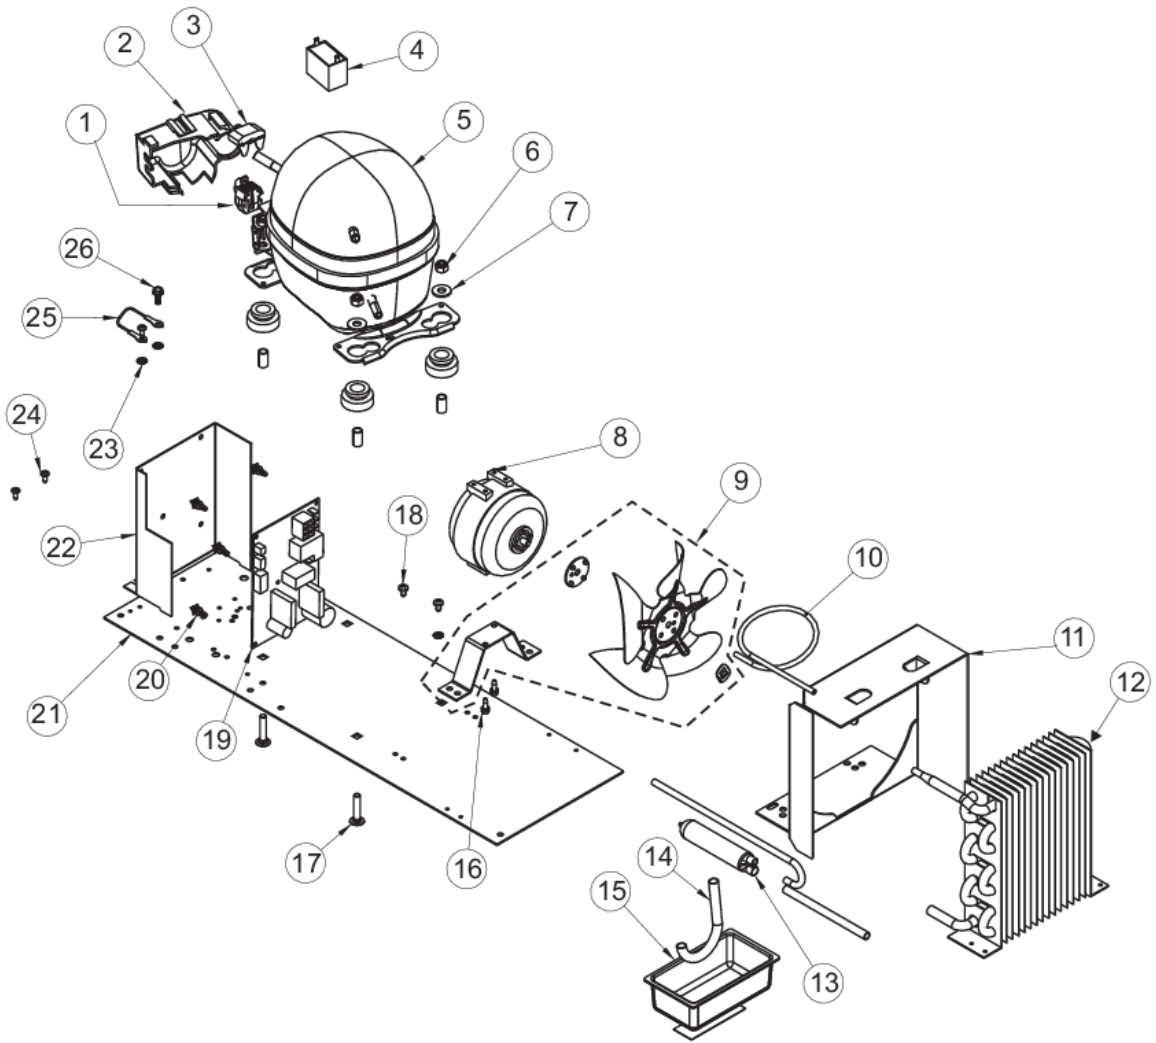

CONTROL AREA

Item	Part No.	Name	Qty	Uom	NOTES
1	028586-000	DISPLAY ASM WH, 24" BC SOLID DR. (INC. WIRE SHELF)	1	EA	
Not Shown	028590-000	DISPLAY ASM WH, 24" BC SOLID DR. (UNITS BUILT AFTER 01-01-10 OR WIRE SHELF PREVIOUSLY INSTALLED)	1	EA	
Not Shown	028587-000	DISPLAY ASM WH, 24" BC GLASS DR. (INC. WIRE SHELF)	1	EA	
Not Shown	028591-000	DISPLAY ASM WH, 24" BC GLASS DR. (UNITS BUILT AFTER 01-01-10 OR WIRE SHELF PREVIOUSLY INSTALLED)	1	EA	
2	009482-000	COMMUNICATION CABLE	1	EA	
3	009483-000	EVAPORATOR TEMPERATURE THERMISTOR	1	EA	
4	007640-000	PLASTIC WIRE CLIP	2	EA	Not available online / Call for pricing and availability
5	009484-000	DISPLAY TEMPERATURE THERMISTOR	1	EA	
6	009485-000	MACHINE SCREW - SS	2	EA	
7	009486-000	#10 EXTERNAL TOOTH STAR WASHER, SS	2	EA	Not available online / Call for pricing and availability

INTERIOR SHELVING

Item	Part No.	Name	Qty	Uom	NOTES
1	PW230059	FRONT GUARD TRIM (41005449)	2	EA	
2	PW210022	LARGE GLASS SHELF & TRIM 42243083	2	EA	
3	PW200015	SCREWS 08205079	4	EA	
4	009498-000	WIRE SHELF - CHROME	1	EA	
5	009500-000	1" BUMPER - WH	2	EA	
6	009502-000	SUPPORT MOUNTING PEG - WH	8	EA	Not available online / Call for pricing and availability
7	009504-000	SUPPORT PEG WASHER - WH	8	EA	Not available online / Call for pricing and availability
8	PW300267	DRAFT TOWER MOUNTING SCREW (41006739) VUBD	8	EA	
9	009505-000	UPPER WINE SHELF - CHROME	1	EA	
10	009506-000	LOWER WINE SHELF - CHROME	1	EA	

Item	Part No.	Name	Qty	Uom	NOTES
23	007641-000	#10 EXTERNAL TOOTH LOCKWASHER	4	EA	
24	PW200029	SCREW	3	EA	NO LONGER AVAILABLE
25	PW300137	Ground Wire	1	EA	Not available online / Call for pricing and availability
26	009515-000	#10-32 x 1/2 HEX WASHER HEAD SCREW	1	EA	
NI	005835-000	POWER CORD - 42242054	1	EA	Not available online / Call for pricing and availability