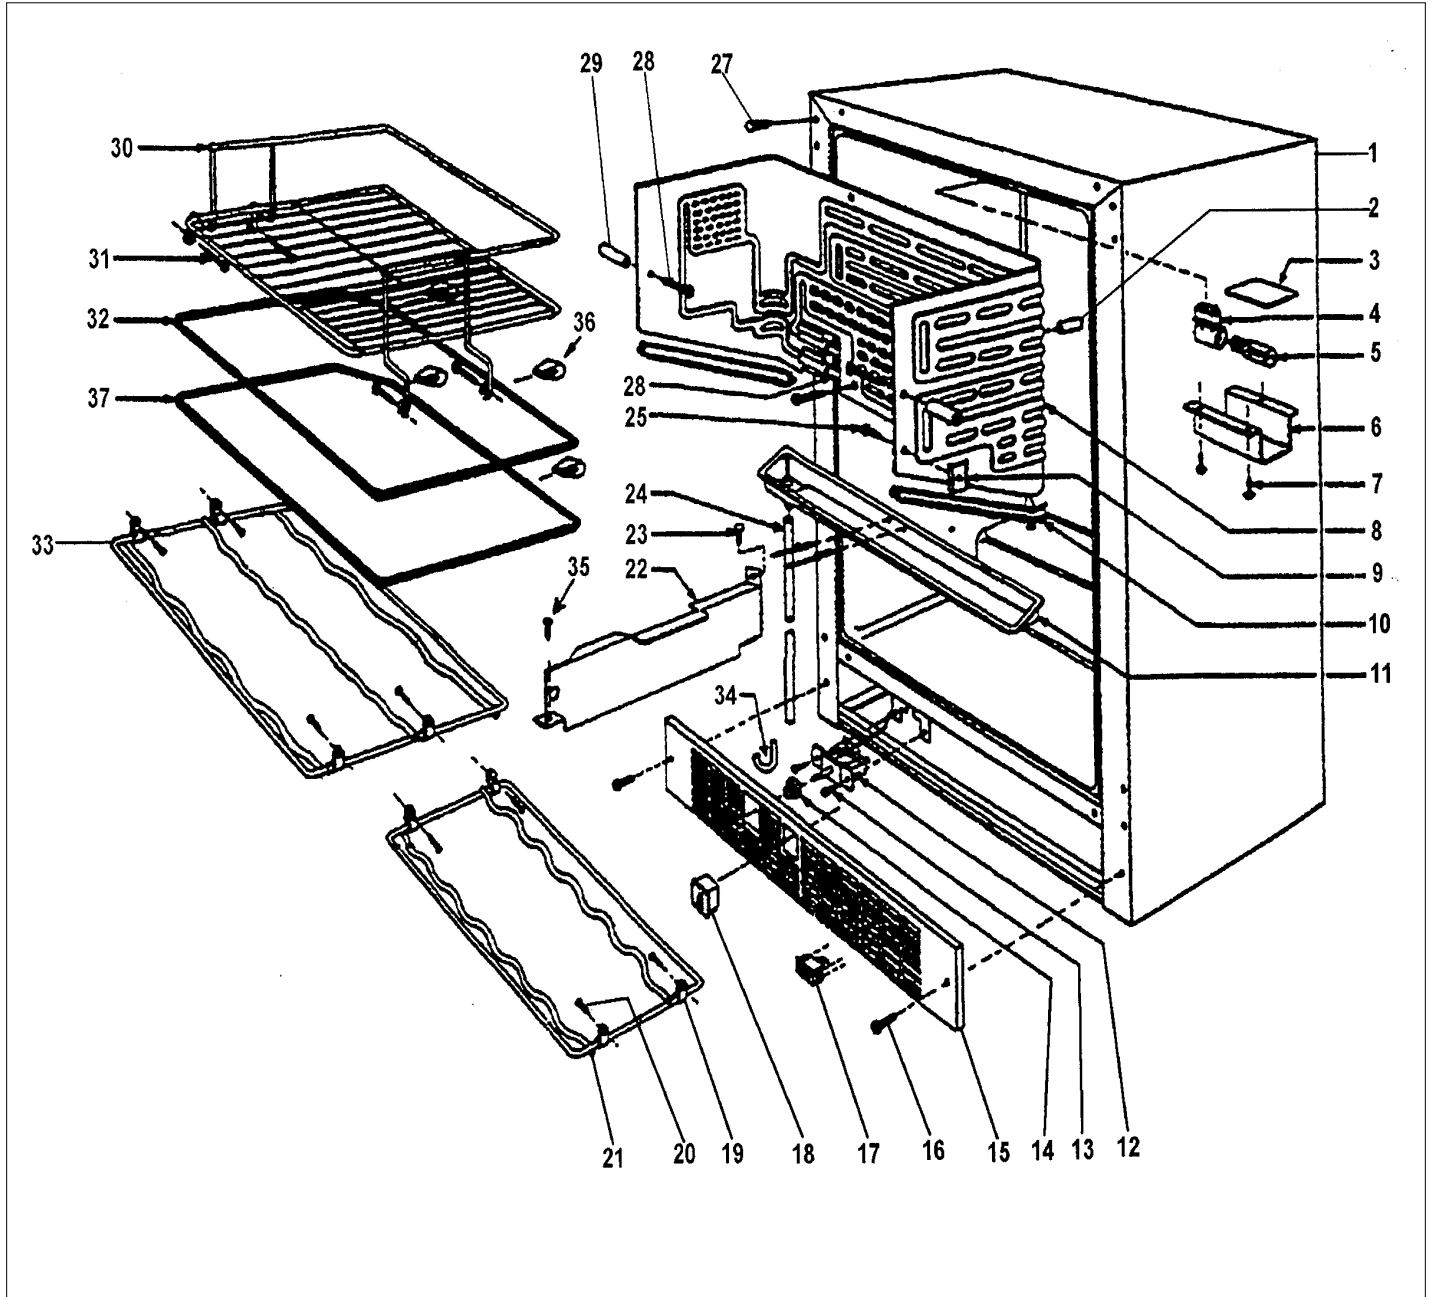

Item	Part No.	Name	Qty	Uom	NOTES
21	PW210004	BTM WINE RACK W/ P CLAMPS 42242072	1	EA	
22	PW210005	FRONT SHIELD(VUWC140)* 41003674	1	EA	NO LONGER AVAILABLE
23	PW200005	DART CLIP, FRONT SHROUD	1	EA	Not available online / Call for pricing and availability
24	PW240021	DRAIN TUBE (42242079)	1	EA	
25	PW200006	SCREW	1	EA	NO LONGER AVAILABLE
26	PW200012	CAPS, EVAPOR. PORTS(VUWC)*42242606	1	EA	NO LONGER AVAILABLE, Not available online / Call for pricing and availability
27	PW200013	SUB TO PW200018 - HOLE PLUG WHITE	1	EA	NO LONGER AVAILABLE, Not available online / Call for pricing and availability
28	PW200007	SCREW, EVAPOR. (VUWC140)* 08204902	1	EA	NO LONGER AVAILABLE
29	PW200014	3/4" WHITE SPACER (41002929)	1	EA	NO LONGER AVAILABLE
30	PW210017	WIRE SHELF TOP (42242958)	1	EA	
31	PW200015	SCREWS 08205079	1	EA	
32	PW210022	LARGE GLASS SHELF & TRIM 42243083	1	EA	
33	PW210008	MID WINE RACK W/ P CLAMPS 42241943	1	EA	
34	PW220007	J TRAP	1	EA	Not available online / Call for pricing and availability
35	PW200008	SCREW, FRONT SHROUD	1	EA	Not available online / Call for pricing and availability
36	PW220005	SUBS TO 009500-000 - SPACER, GLASS SHELF 42242960(PKG2)	1	EA	
37	PW210022	LARGE GLASS SHELF & TRIM 42243083	1	EA	
NI	PW200038	LEVELER KIT	1	EA