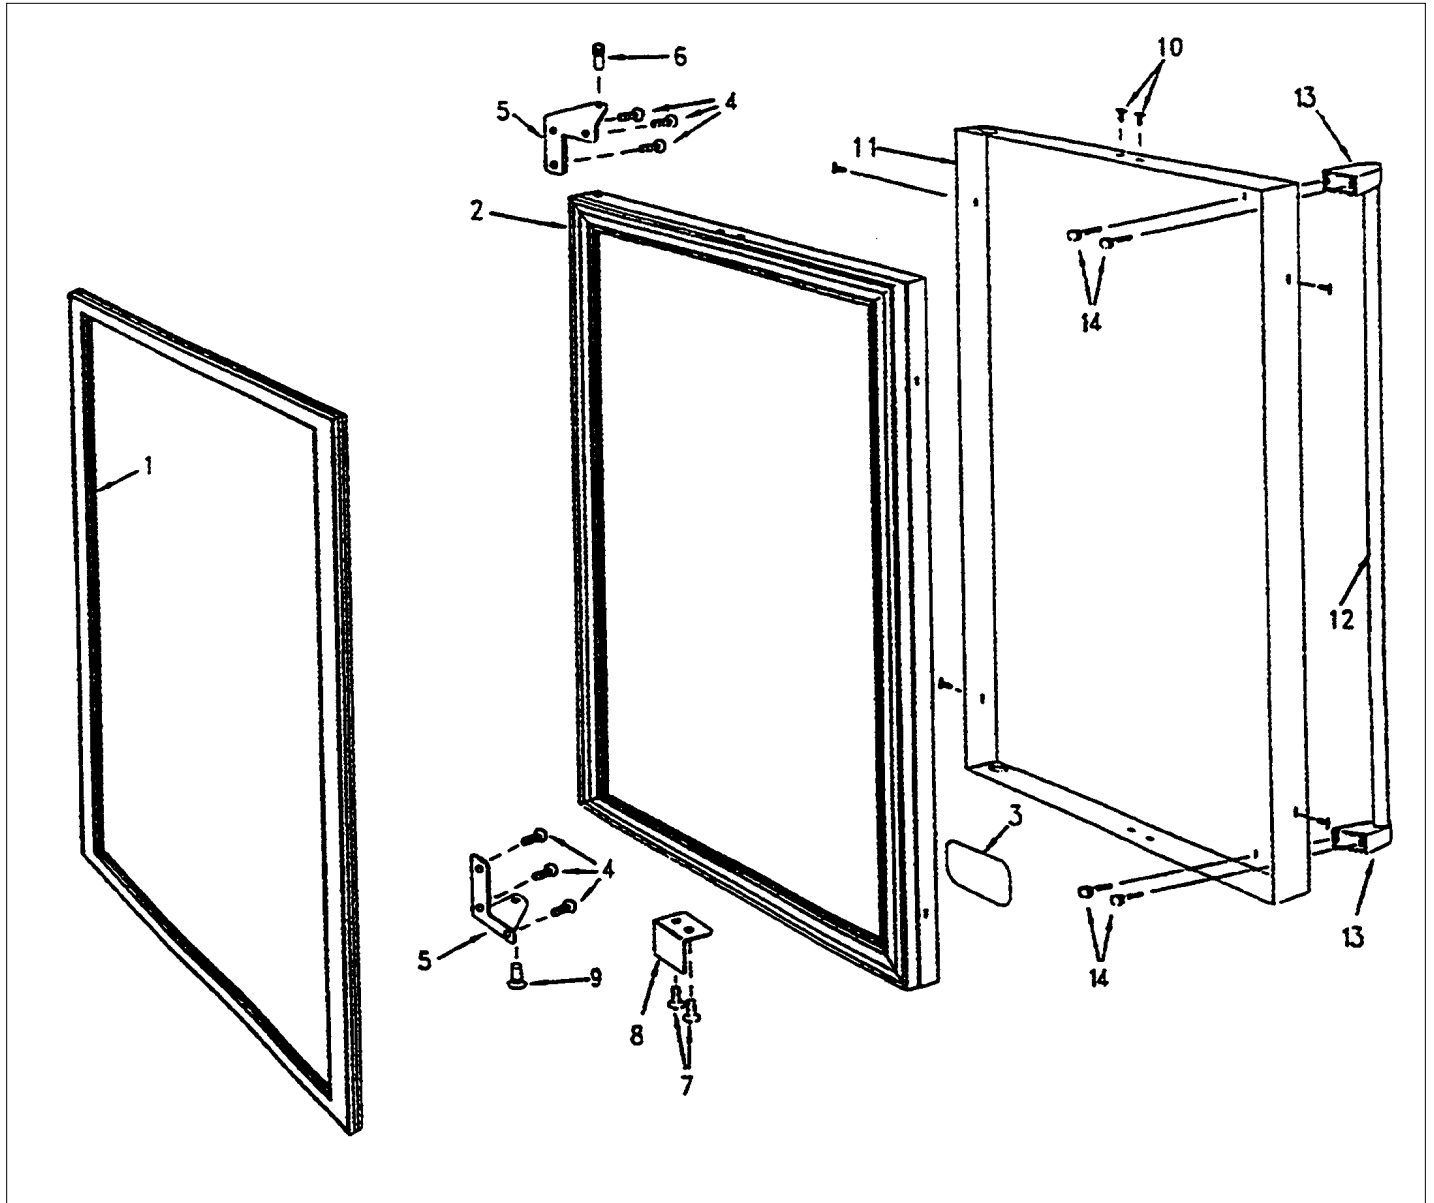

Item	Part No.	Name	Qty	Uom	NOTES
38	PW220007	J TRAP	1	EA	Not available online / Call for pricing and availability

SOLID DOOR ASSY

Item	Part No.	Name	Qty	Uom	NOTES
1	PW230124	MAGNETIC GASKET, BLACK	1	EA	
2	PW230011	DOOR COMPLETE ASSY 42243079 SOLID	1	EA	Not available online / Call for pricing and availability
NI	PW230058	DOOR SUB ASSY (42244132)	1	EA	NO LONGER AVAILABLE
3	PE010058	4 1/2"LOGO/VIKING "PROF" *BK* (ADV	1	EA	
Not Shown	PE010059	4 1/2"LOGO/VIKING "PROF" *WH* (ADV	1	EA	Not available online / Call for pricing and availability
Not Shown	PE010079	4.5" LOGO/VIKING PROF *BK/BR	1	EA	
Not Shown	PE010080	4.5" LOGO/VIKING PROF *WH/BR	1	EA	
4	PW200031	SCREW HINGE MTG 42242605	1	EA	
5	PW220004	HINGE KIT (VUWC140) * 42240881	1	EA	
6	PW200032	HINGE PIN 42242281	1	EA	
7	PW200033	SCREW	1	EA	Not available online / Call for pricing and availability
8	PW220003	STRIKER PLATE (VUWC140)*42242483	1	EA	
9	PW300244	HINGE PIN, BOTTOM (42245708)	1	EA	
10	PW200035	FRAME MOUNT SCREWS(42243186 PKG 8)	1	EA	
11	B2004884	OUTER DOOR SKIN	1	EA	
Not Shown	C9004884AL	OUTER DOOR PAN(VUAR140/VUWC140)NO H	1	EA	NO LONGER AVAILABLE, Not available online / Call for pricing and availability
Not Shown	C9004884BK	OUTER DOOR PAN(VUAR140/VUWC140)NO H	1	EA	Not available online / Call for pricing and availability
Not Shown	C9004884BT	OUTER DOOR PAN (VUAR140/VUWC140)NO	1	EA	NO LONGER AVAILABLE, Not available online / Call for pricing and availability