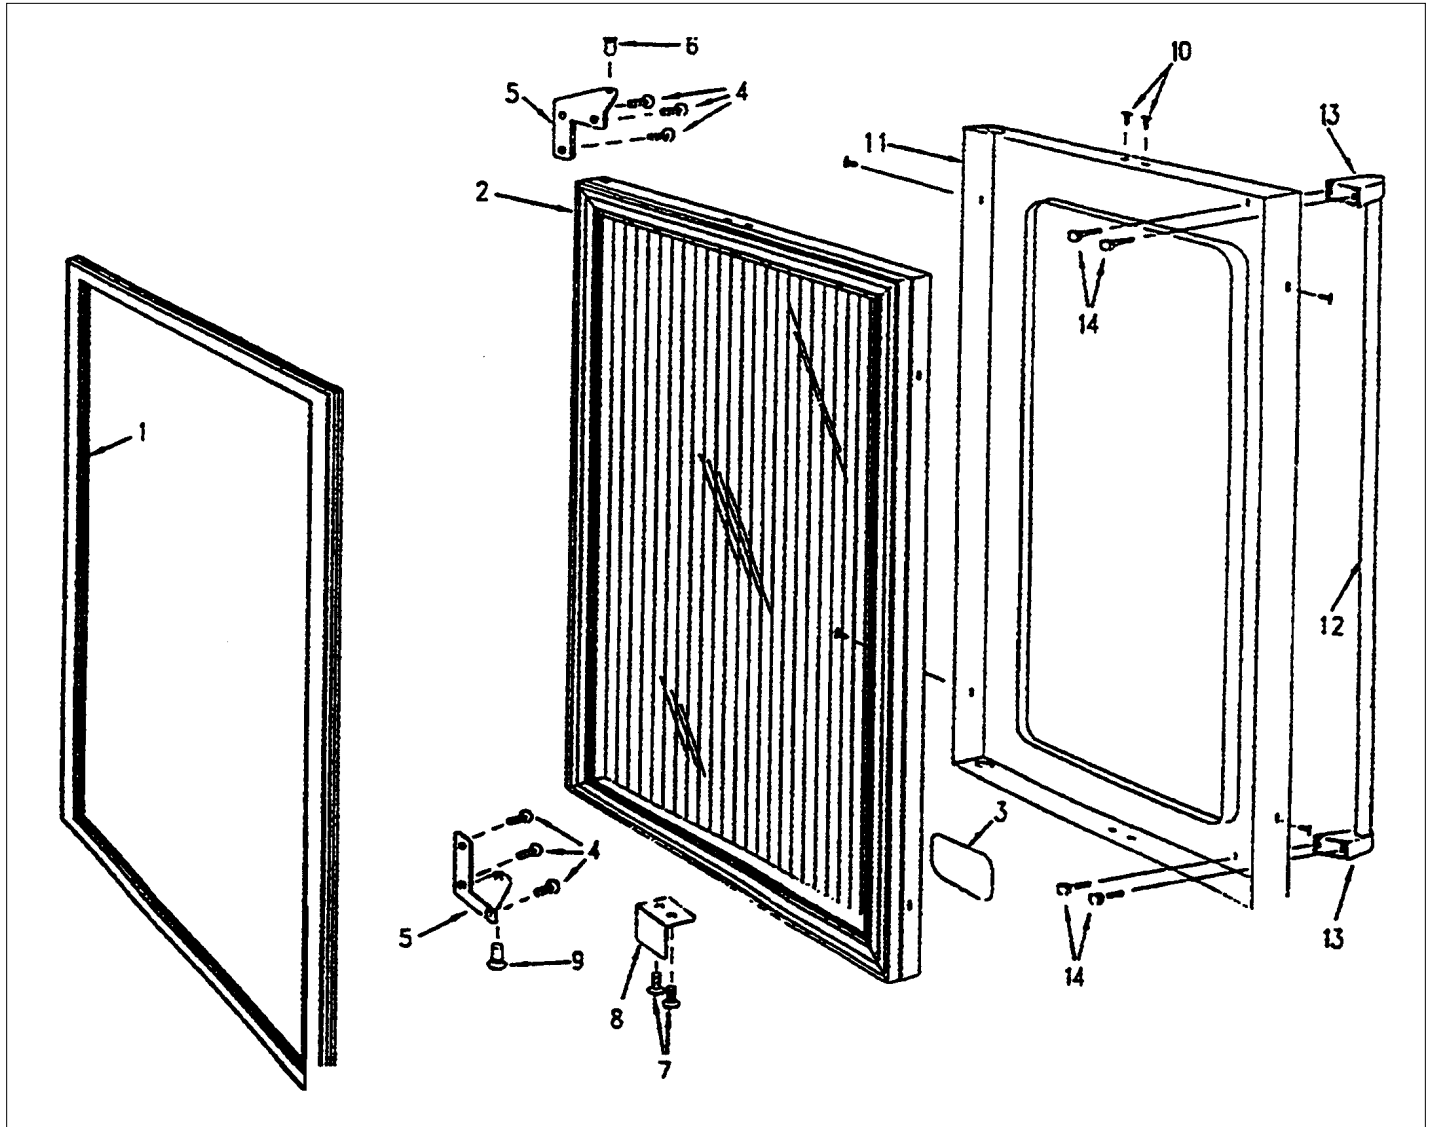

FLUTED DOOR ASSY

Item	Part No.	Name	Qty	Uom	NOTES
1	PW230124	MAGNETIC GASKET, BLACK	1	EA	
2	PW230010SS	COMPLETE DOOR ASSEMBLY 42243023	1	EA	NO LONGER AVAILABLE, Not available online / Call for pricing and availability
Not Shown	PW230010BR	COMPLETE DOOR ASSEMBLY	1	EA	Not available online / Call for pricing and availability
3	PE010058	4 1/2"LOGO/VIKING "PROF" *BK* (ADV	1	EA	
Not Shown	PE010093	LOGO-4 1/2 (VIKING-*BK**BR* ADHESIV	1	EA	
4	PW200031	SCREW HINGE MTG 42242605	1	EA	
5	PW220004	HINGE KIT (VUWC140) * 42240881	1	EA	
6	PW200032	HINGE PIN 42242281	1	EA	
7	PW200033	SCREW	1	EA	Not available online / Call for pricing and availability
8	PW220003	STRIKER PLATE (VUWC140)*42242483	1	EA	
9	PW300244	HINGE PIN, BOTTOM (42245708)	1	EA	
10	PW200035	FRAME MOUNT SCREWS(42243186 PKG 8)	1	EA	
11	PW230008	DOOR FRAME,SS (VUWC140) * 42242663	1	EA	NO LONGER AVAILABLE
12	PE930103	DR HDLE VUWC150DR/VUAR SS CUT 29.5"	1	EA	
Not Shown	F0002588BR	DOOR HANDLE VUWC140 (BRASS) 29.5	1	EA	NO LONGER AVAILABLE
13	000268-000	HANDLE ENDCAP	1	EA	
Not Shown	PE030001PVD	END CAP DOOR HANDLE *BR	1	EA	
14	PD010019	BLT-1/4-20X3/8"HEX WASHER SERATED	1	EA