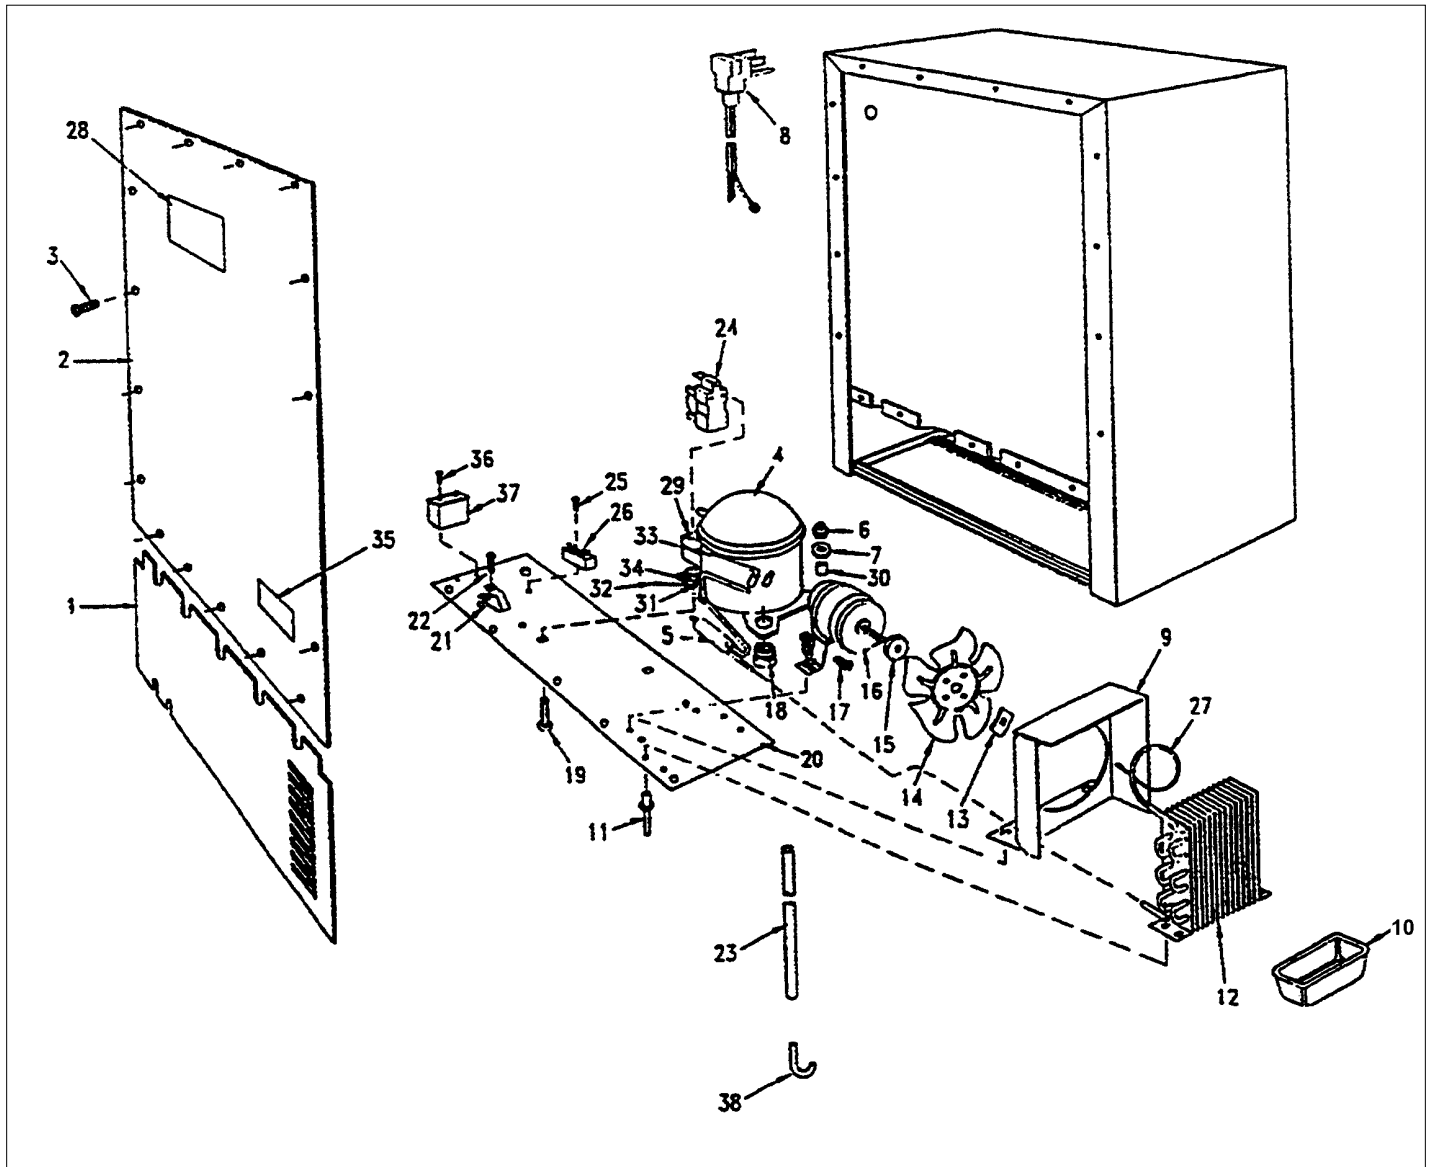

REAR PANEL ASSY

Item	Part No.	Name	Qty	Uom	NOTES
1	PW210009	BACK SHROUD (VUWC140) 42242081	1	EA	NO LONGER AVAILABLE
2	PW210010	CABINET BACK (VUWC140) * 42241648	1	EA	NO LONGER AVAILABLE
3	PW200016	SCREW, CABINET BACK	1	EA	Not available online / Call for pricing and availability
4	PW200040	COMPRESSOR ASSEMBLY 42242580	1	EA	
5	PW240003	DRIER ASSY VUWC140	1	EA	
6	PW200017	LOCK NUT .25-.20 UNC	1	EA	NO LONGER AVAILABLE, Not available online / Call for pricing and availability
7	PW200018	FLAT WASHER	1	EA	
8	PW240002	POWER CORD (VUWC140) 42242488	1	EA	
Not Shown	PW240022	POWER CORD, OUTDOOR 42243529	1	EA	
9	PW210013	FAN SHROUD (VUWC140) 42241349	1	EA	NO LONGER AVAILABLE
10	PW210014	DRIP PAN ASSY. (VUWC140)*42242055	1	EA	
11	PW200019	POP RIVET	1	EA	Not available online / Call for pricing and availability
12	PW240004	CONDENSER, R-134A	1	EA	
13	PW200020	NUT, TINNERMAN	1	EA	Not available online / Call for pricing and availability
14	PW200037	FAN BLADE	1	EA	
15	PW200036	SILENCER, FAN MOTOR SPACER	1	EA	Not available online / Call for pricing and availability
16	PW240005	FAN/MTR ASSY COMPLETE VUWC	1	EA	
17	PW200021	SCREW	1	EA	
18	PW200040	COMPRESSOR ASSEMBLY 42242580	1	EA	
19	PW200023	CARRIAGE BOLT	1	EA	NO LONGER AVAILABLE