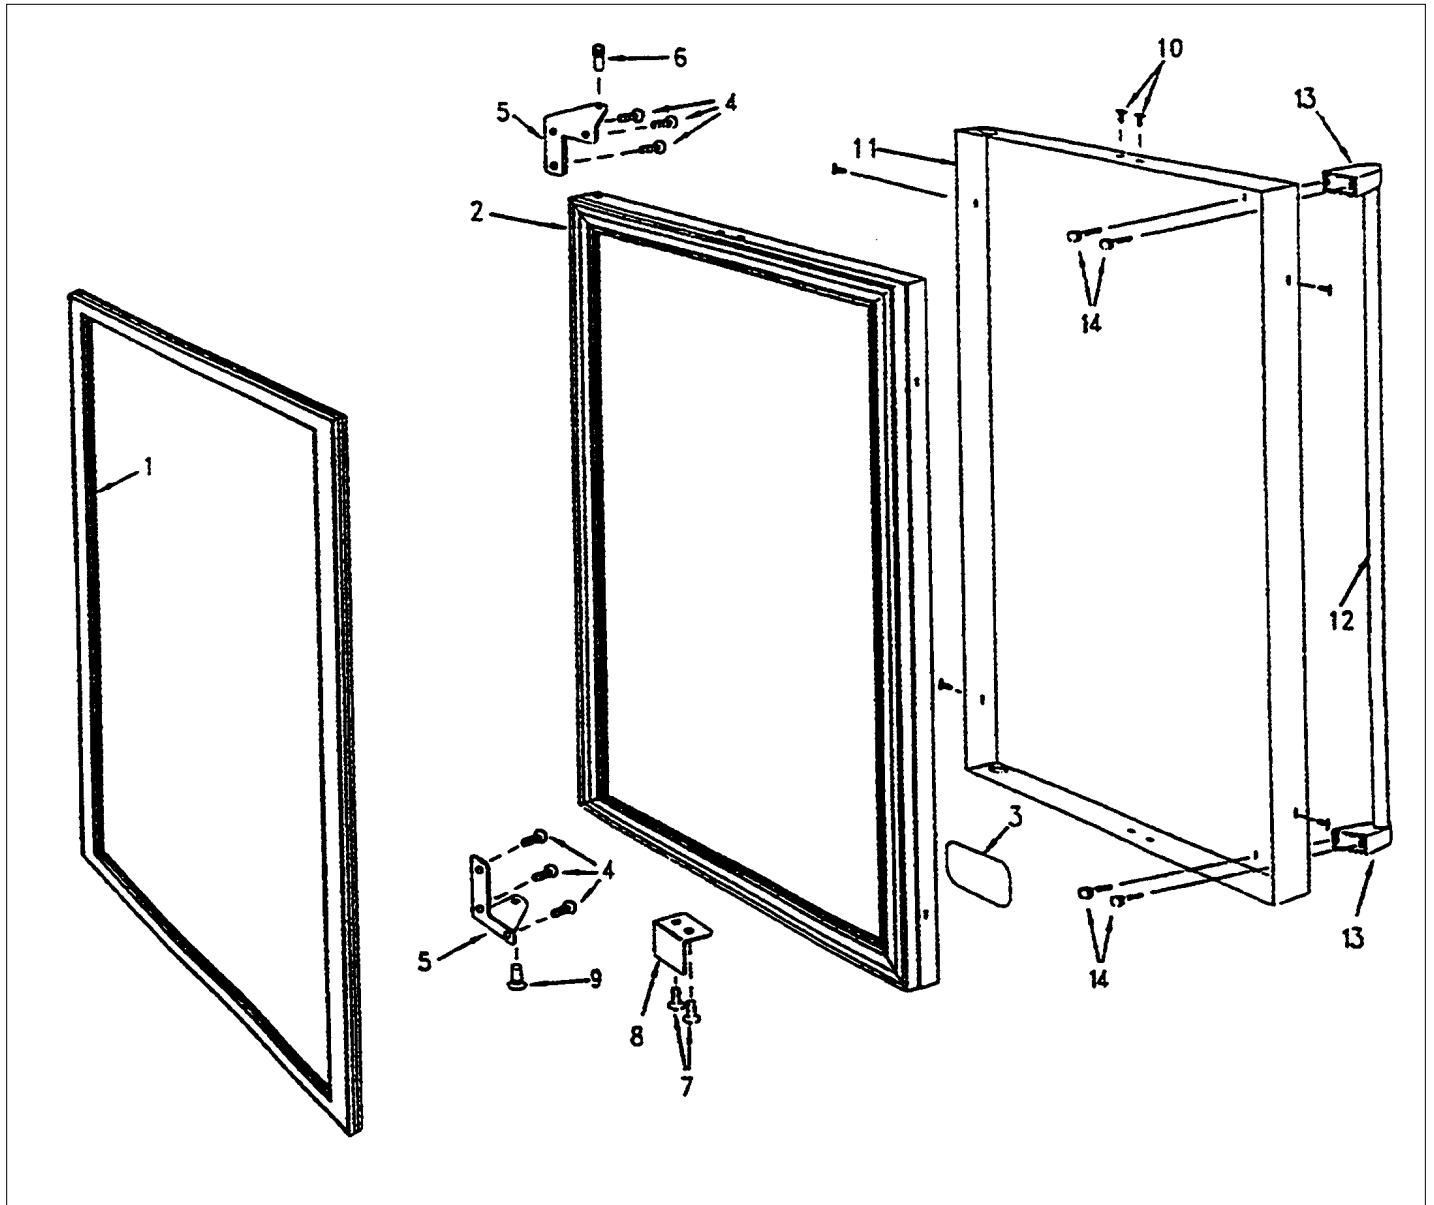

Item	Part No.	Name	Qty	Uom	NOTES
12	PE930103	DR HDLE VUWC150DR/VUAR SS CUT 29.5"	1	EA	
Not Shown	F0002588BR	DOOR HANDLE VUWC140 (BRASS) 29.5	1	EA	NO LONGER AVAILABLE
13	000268-000	HANDLE ENDCAP	1	EA	
Not Shown	PE030001PVD	END CAP DOOR HANDLE *BR	1	EA	
14	PD010019	BLT-1/4-20X3/8"HEX WASHER SERATED	1	EA