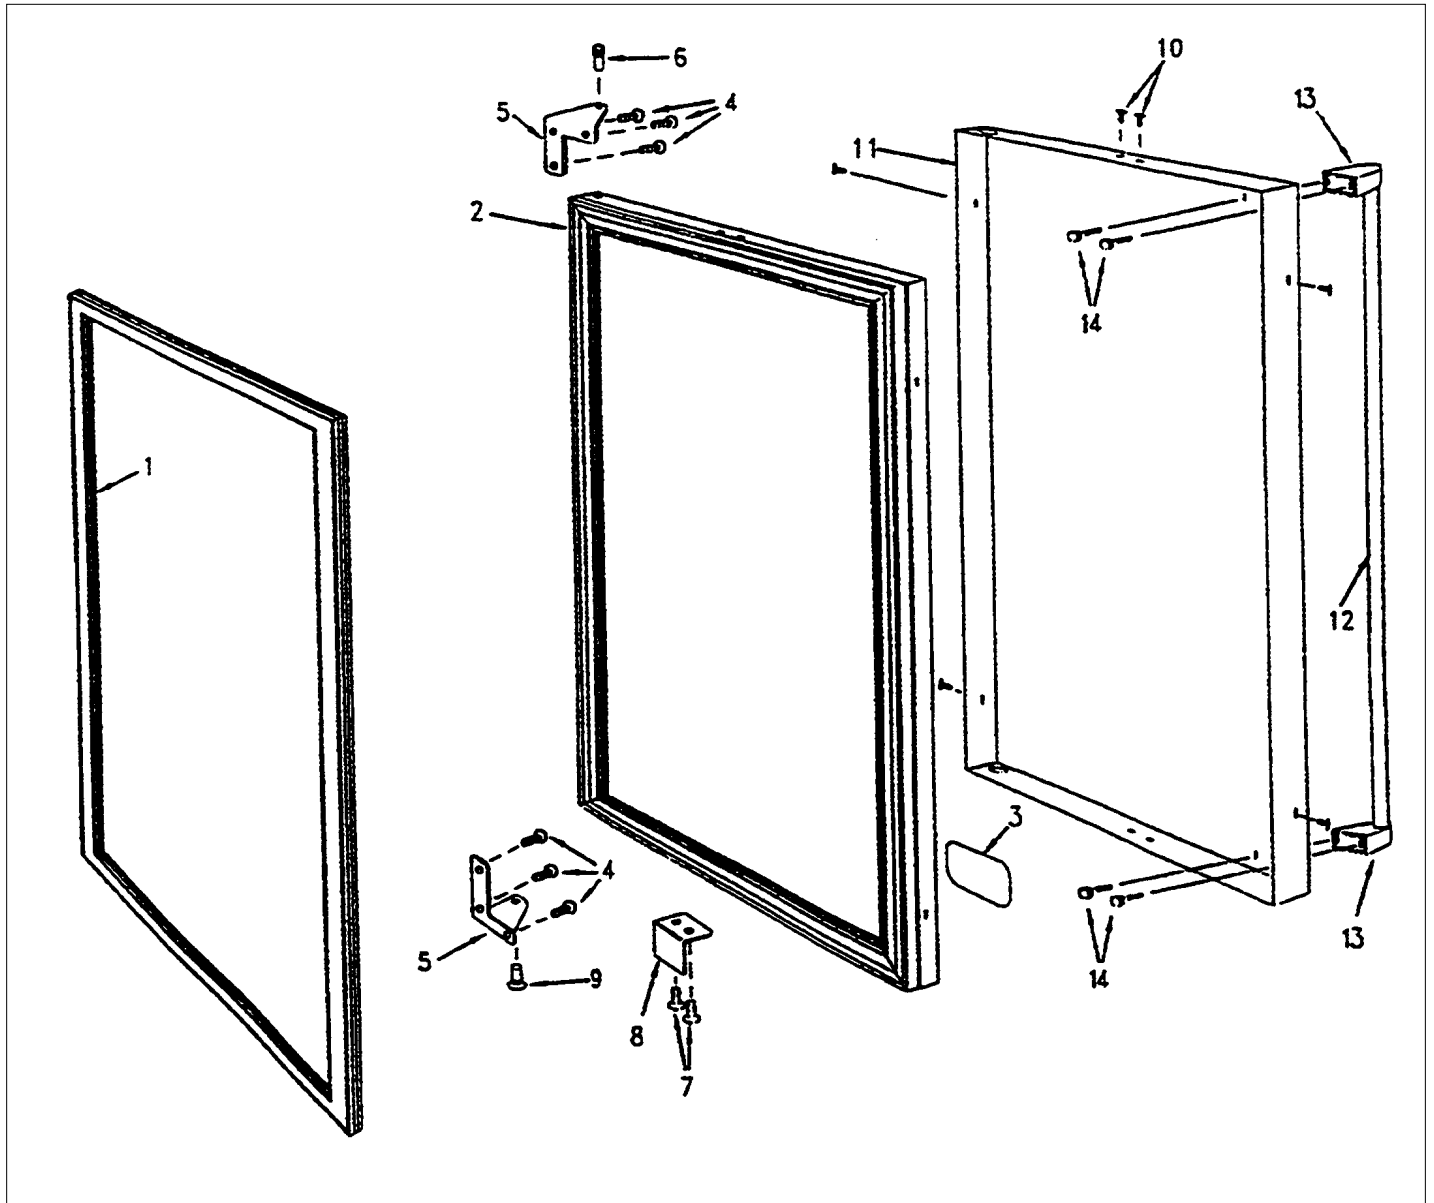

Item	Part No.	Name	Qty	Uom	NOTES
38	PW220007	J TRAP	1	EA	Not available online / Call for pricing and availability

SOLID DOOR ASSY

Item	Part No.	Name	Qty	Uom	NOTES
1	PW230124	MAGNETIC GASKET, BLACK	1	EA	
2	PW230011	DOOR COMPLETE ASSY 42243079 SOLID	1	EA	Not available online / Call for pricing and availability
NI	PW230058	DOOR SUB ASSY (42244132)	1	EA	NO LONGER AVAILABLE
3	PE010058	4 1/2"LOGO/VIKING "PROF" *BK* (ADV	1	EA	
Not Shown	PE010059	4 1/2"LOGO/VIKING "PROF" *WH* (ADV	1	EA	Not available online / Call for pricing and availability
Not Shown	PE010079	4.5" LOGO/VIKING PROF *BK/BR	1	EA	
Not Shown	PE010080	4.5" LOGO/VIKING PROF *WH/BR	1	EA	
4	PW200031	SCREW HINGE MTG 42242605	1	EA	
5	PW220004	HINGE KIT (VUWC140) * 42240881	1	EA	
6	PW200032	HINGE PIN 42242281	1	EA	
7	PW200033	SCREW	1	EA	Not available online / Call for pricing and availability
8	PW220003	STRIKER PLATE (VUWC140)*42242483	1	EA	
9	PW300244	HINGE PIN, BOTTOM (42245708)	1	EA	
10	PW200035	FRAME MOUNT SCREWS(42243186 PKG 8)	1	EA	
11	B2004884	OUTER DOOR SKIN	1	EA	
Not Shown	C9004884AL	OUTER DOOR PAN(VUAR140/VUWC140)NO H	1	EA	NO LONGER AVAILABLE, Not available online / Call for pricing and availability
Not Shown	C9004884BK	OUTER DOOR PAN(VUAR140/VUWC140)NO H	1	EA	Not available online / Call for pricing and availability
Not Shown	C9004884BT	OUTER DOOR PAN (VUAR140/VUWC140)NO	1	EA	NO LONGER AVAILABLE, Not available online / Call for pricing and availability