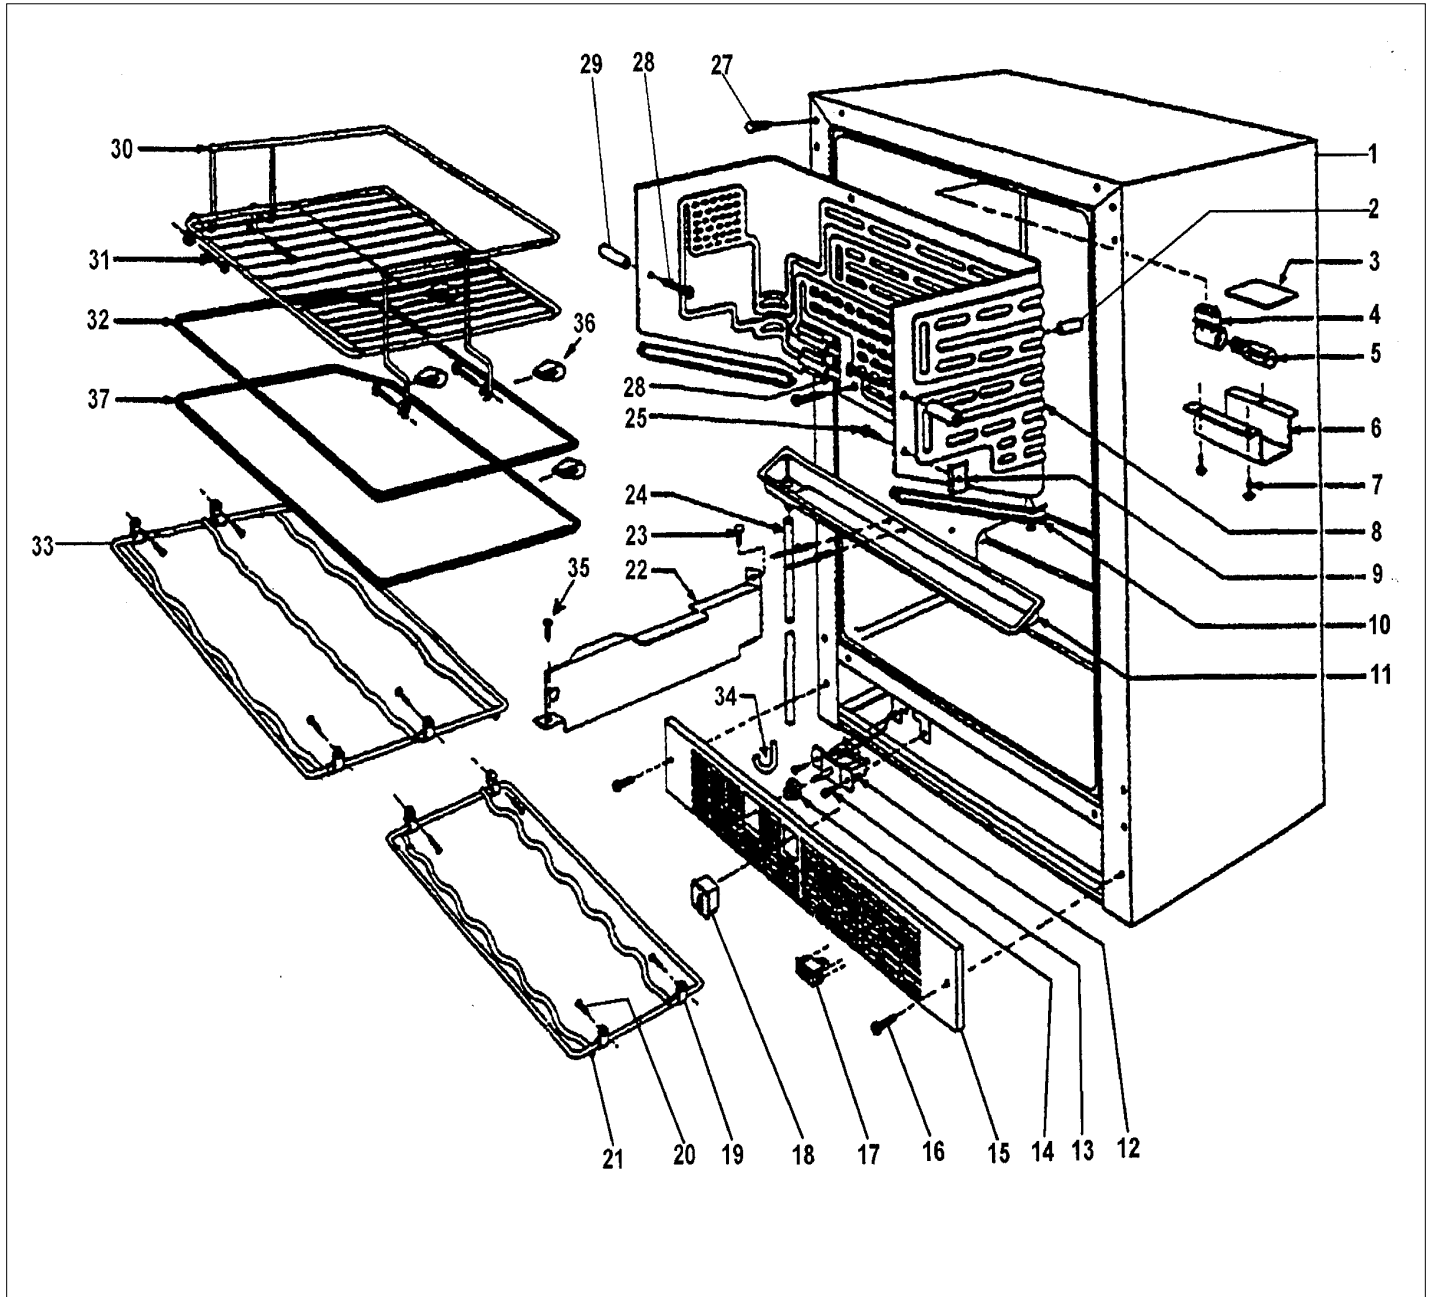

RACK ASSY

Item	Part No.	Name	Qty	Uom	NOTES
1	PW210019	CABINET	1	EA	Not available online / Call for pricing and availability
2	PW200009	EVAPORATOR SPACER	1	EA	Not available online / Call for pricing and availability
3	PW220001	LIGHT SHIELD (VUWC140)*42242070	1	EA	
4	PW240013	LAMP SOCKET (VUWC140) * 2240003A	1	EA	
5	PW240014	LIGHT BULB 15 WATT VUWC 2240004A	1	EA	
6	PW220002	LENS COVER,INTER. LGT(VUWC)42242035	1	EA	
7	PW200010	SCREW, LENS COVER (QTY OF 2)	1	EA	
8	PW240058	EVAPORATOR, VUAR141 (42244045)	1	EA	
9	PW200001	EVAPORATOR ASSEMBLY 42241493	1	EA	
10	PW230003	EVAPORATOR TRIM (VUWC140) 42241384	1	EA	
11	PW210012	DRIP TRAY & 2 POP RVT(VUWC)42242603	1	EA	
11	PS100083	DRIP TRAY, BLACK 142 WC 42244429	1	EA	
12	PW240028	THERMOSTAT VUAR140 42244092	1	EA	
13	PW240015	SUB TO PW240028	1	EA	
14	PW230004	THERMOSTAT KNOB (VUWC140)*42241950	1	EA	
15	PW210003	GRILLE, (VUWC140) * 42242485	1	EA	
16	PW200003	SCREW 42242847 (PKG 20)	1	EA	
17	PW240017	LIGHT SWITCH PLUNGER VUWC 42241373	1	EA	
18	PW230012	LIGHT SWITCH, PLUNGER *BK* 42242915	1	EA	
19	PW200011	P CLAMP & SCREWS (PKG 20) 42242071	1	EA	
20	PW200004	SCREW LENS COVER 42243354	1	EA