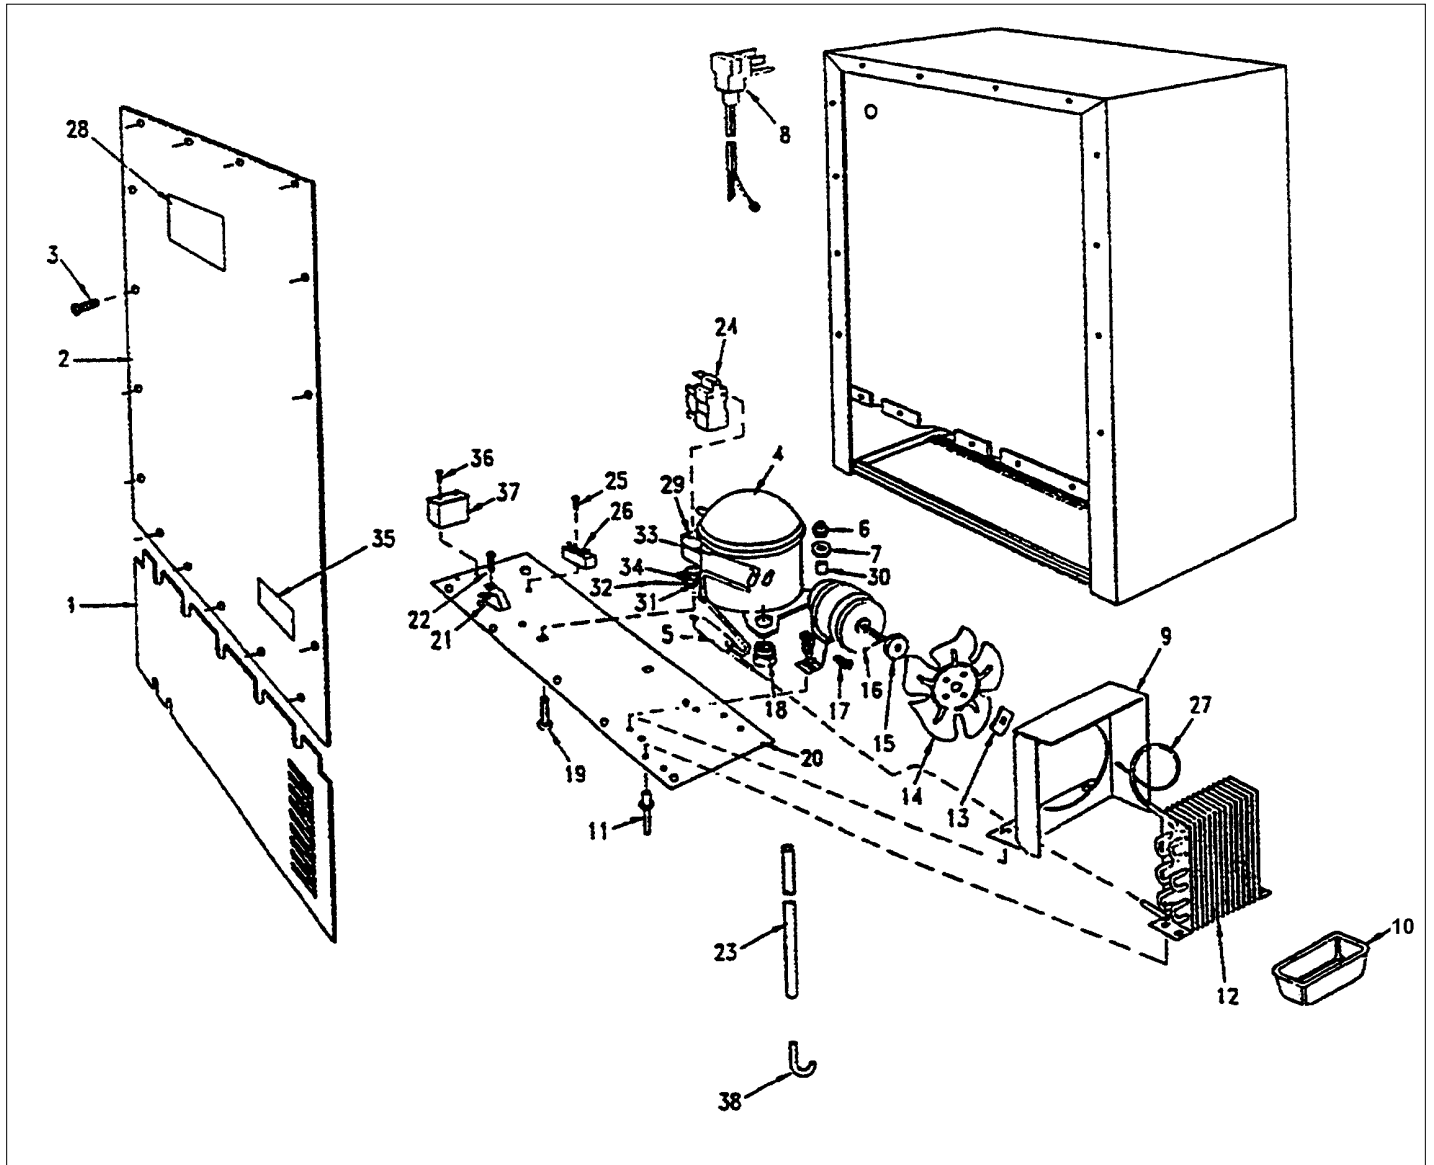

Item	Part No.	Name	Qty	Uom	NOTES
20	PW210011	BASEPLATE (VUWC140)	1	EA	
21	PW240002	POWER CORD (VUWC140) 42242488	1	EA	
22	PW200025	SCREW, CLAMP	1	EA	Not available online / Call for pricing and availability
23	PW240021	DRAIN TUBE (42242079)	1	EA	
24	PW240007	PTC STARTER (VUWC140) 42242427	1	EA	
25	PW200026	SCREW, TERMINAL BLOCK	1	EA	Not available online / Call for pricing and availability
26	PW240008	TERMINAL BLOCK VUWC140 42242407	1	EA	
27	PW240004	CONDENSER, R-134A	1	EA	
28	PW230001	WIRING LABEL (VUWC140) * 41005090	1	EA	NO LONGER AVAILABLE, Not available online / Call for pricing and availability
29	PW210015	COMPRESSOR RELAY COVER	1	EA	Not available online / Call for pricing and availability
30	PW200030	SLEEVE, COMPRESSOR	1	EA	Not available online / Call for pricing and availability
31	PW200027	NO. 8 STAR WASHER	1	EA	
32	PW240010	GROUND WIRE, COMPRESSOR	1	EA	Not available online / Call for pricing and availability
33	PW240011	LOW PROCESS TUBE	1	EA	
34	PW200028	HEX HEAD SCREW	1	EA	
35	PW230002	R-134A LABEL (VUWC140) * 41005235	1	EA	NO LONGER AVAILABLE, Not available online / Call for pricing and availability
36	PW200029	SCREW	1	EA	NO LONGER AVAILABLE
37	PW240012	RUN CAPACITOR (VUWC140) 42242061	1	EA