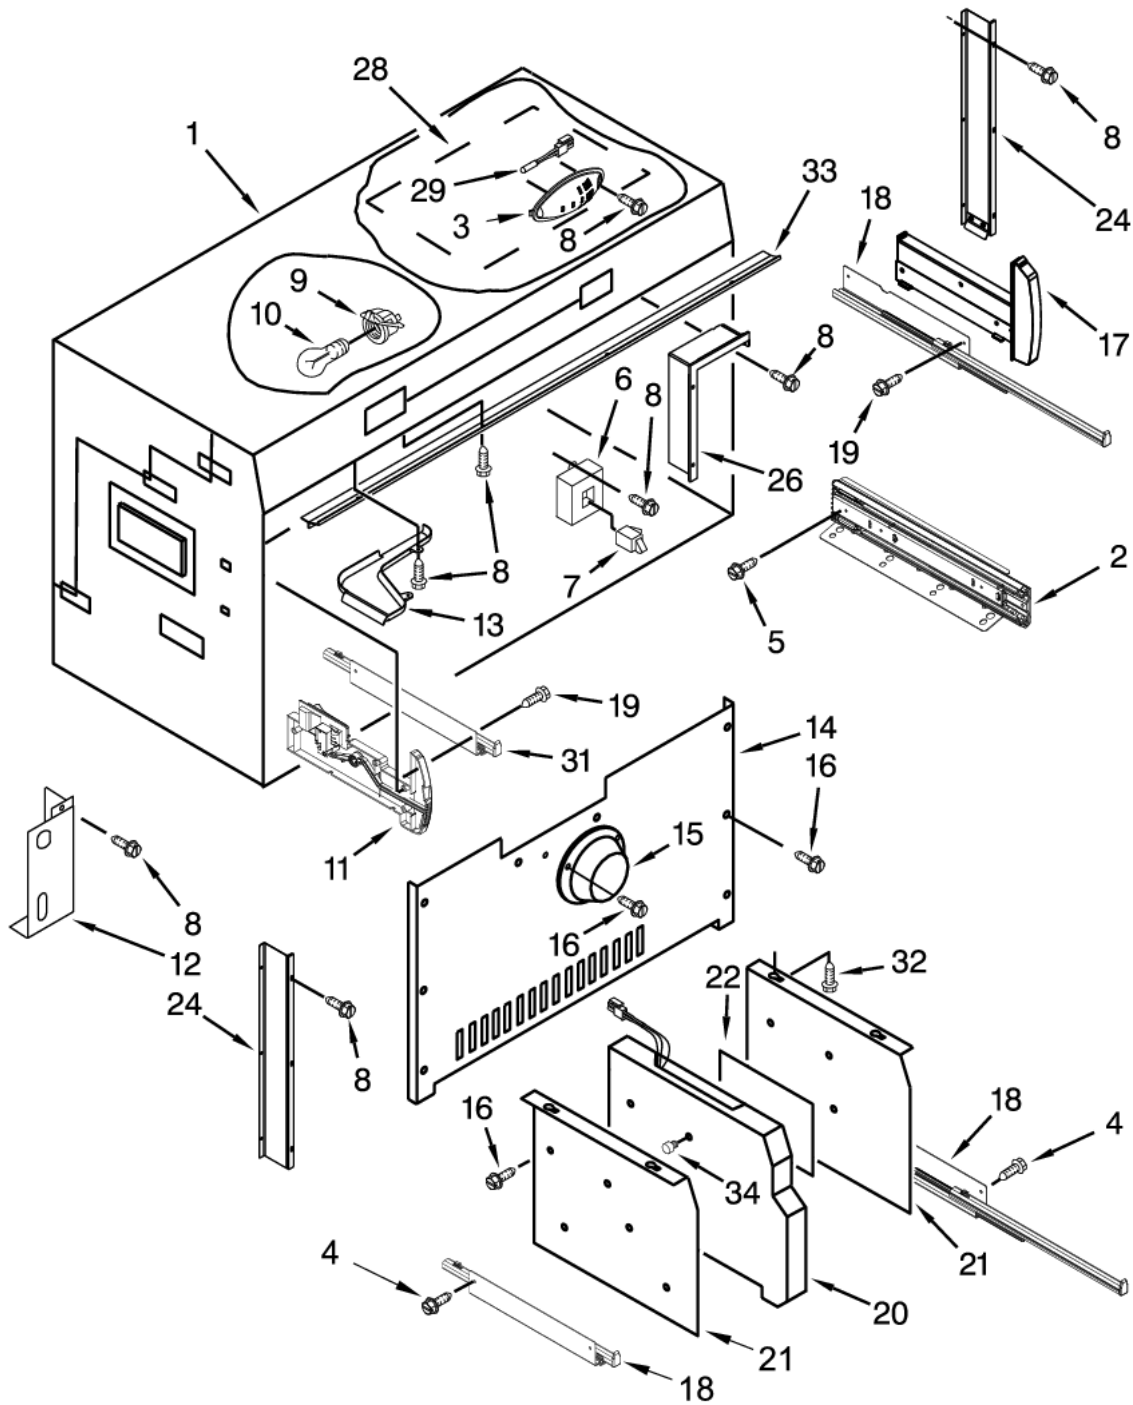

FREEZER LINER

FREEZER LINER PARTS

Item	Part No.	Name	Qty	Uom	NOTES
1	N/A	Liner, Freezer (Not Serviced)	1	EA	
2	050519-000	Slide and Bracket Assembly, Left Hand	1	EA	
2	050520-000	Slide and Bracket Assembly, Right Hand	1	EA	
3	021544-000	COVER, THERMISTOR	1	EA	
4	050441-000	Screw	1	EA	
5	050445-000	Screw	1	EA	
6	050478-000	Cover, Switch	1	EA	
7	065924-000	Light Switch	1	EA	
8	050314-000	Screw	1	EA	
9	050473-000	Socket, Light	1	EA	
10	021559-000	LIGHT BULB	1	EA	
11	050499-000	Switch Assembly, Ice Maker (Includes Emitter Board)	1	EA	
12	050377-000	Cover, Wiring (Ice Maker)	1	EA	
13	050414-000	Duct, Air Flow, (Icemaker)	1	EA	
14	050368-000	Cover, Evaporator	1	EA	
15	050417-000	Cover, Fan	1	EA	
16	050317-000	Screw (Stainless)	1	EA	
17	050371-000	Spacer, Drawer (Right Side)	1	EA	
18	050372-000	Slide, Right Hand	1	EA	
19	050318-000	Screw	1	EA	
20	050488-000	Divider, Freezer Bins (Includes Receiver Board)	1	EA	
21	050369-000	Support, Slide (Right Hand)	1	EA	
21	050370-000	Support, Slide (Left Hand)	1	EA	
22	050421-000	Shield	1	EA	
24	050419-000	Bracket, Evaporator Cover (Right Hand)	1	EA	
24	050426-000	Bracket, Evaporator Cover (Left Hand)	1	EA	
26	050452-000	Assembly, Air Return Bracket	1	EA	
28	022177-000	THERMISTOR ASSY	1	EA	
29	021413-000	THERMISTOR	1	EA	
31	050373-000	Slide, Left Hand	1	EA