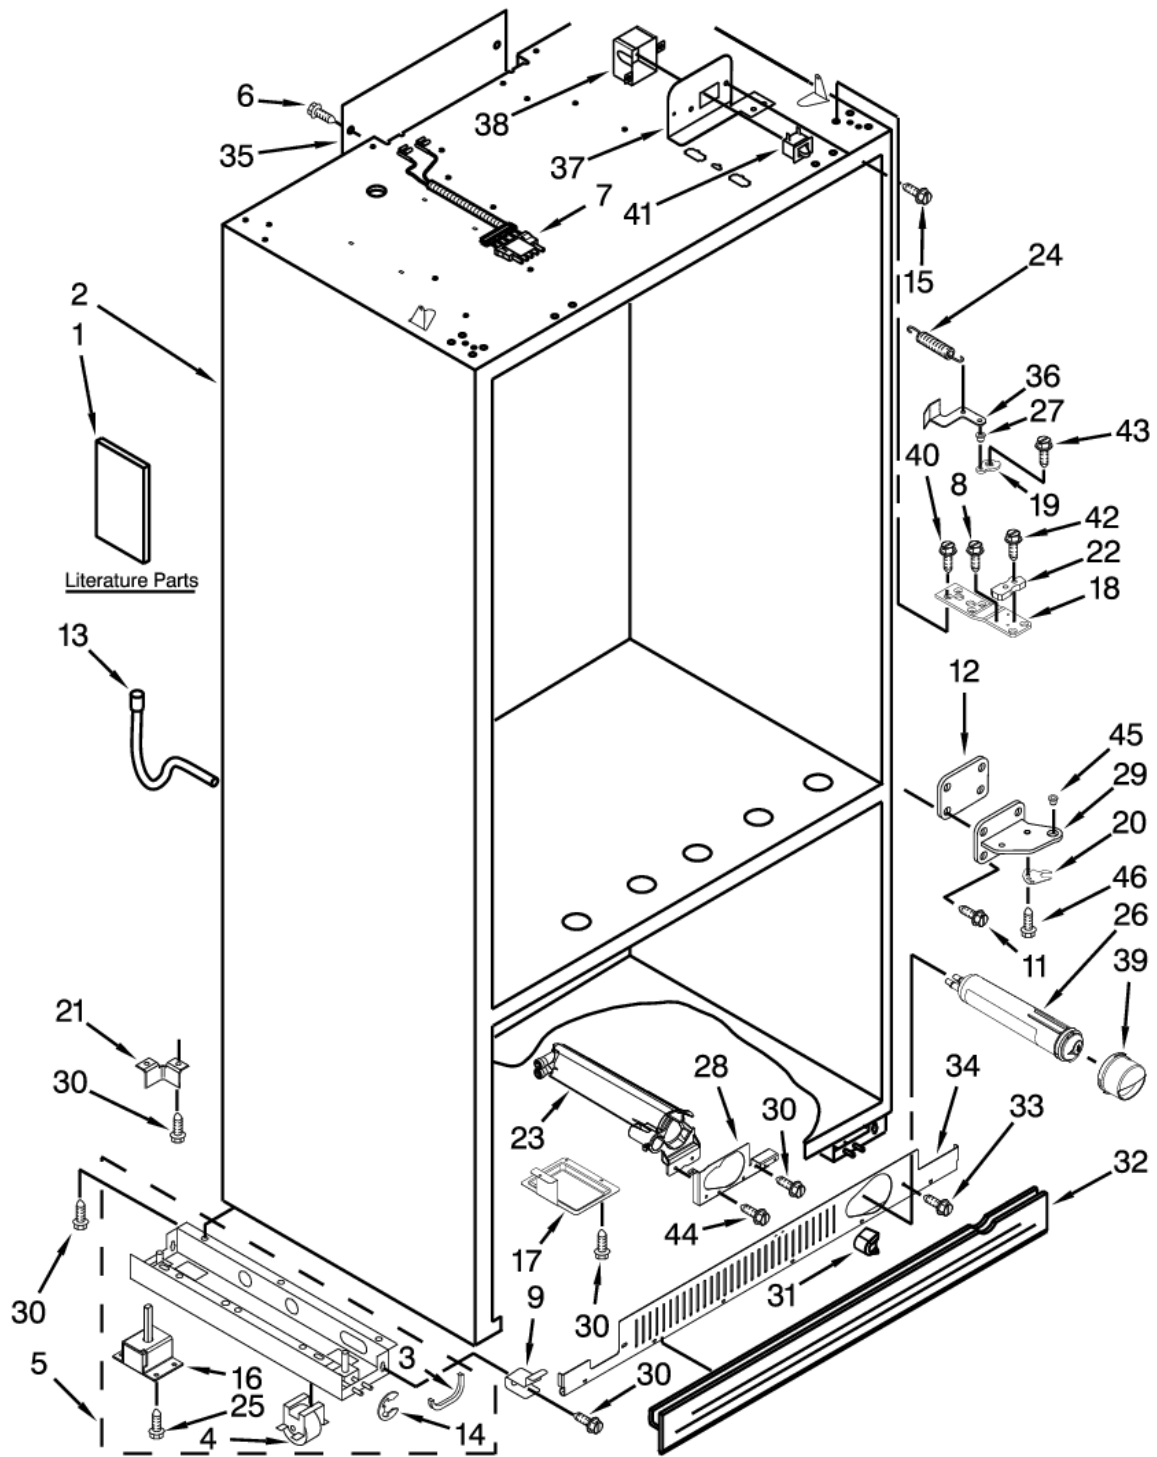

VTB5420SS01

CABINET	1
CABINET TRIM	2
FREEZER DOOR AND BASKET	3
FREEZER LINER	4
ICEMAKER	5
LOWER UNIT AND TUBE	6
REFRIGERATOR DOOR	7
REFRIGERATOR LINER	8
SHELF PARTS	9
TOP GRILLE AND UNIT COVER	10
UPPER UNIT	11
Appendix A:Pages Index	A
Appendix B:Parts Index	B

CABINET PARTS

Item	Part No.	Name	Qty	Uom	NOTES
29	050506-000	Hinge, Center Refrigerator Door	1	EA	
30	021577-000	SCREW	3	EA	
31	021573-000	BUTTON, WATER FILLER - BLACK	1	EA	
32	050448-000	Black Skirt, Bottom Grille	1	EA	
33	021577-000	SCREW	2	EA	
34	050450-000	Grille Base, Front	1	EA	
35	050521-000	Cover Assembly, Air Duct	1	EA	
36	050356-000	Arm, Extension- Left hand	1	EA	
36	050357-000	Arm, Extension-Right hand	1	EA	
37	050343-000	Bracket, Switch- Left hand	1	EA	
37	050344-000	Bracket, Switch-Right hand	1	EA	
38	050341-000	Cover, Switch	1	EA	
39	050449-000	Black Cap, Water Filter	1	EA	
40	050438-000	Screw	2	EA	
41	PR110008	SWITCH, ROCKER ARM	1	EA	
42	050444-000	Screw	2	EA	
43	050439-000	Screw	2	EA	
44	021564-000	SCREW	2	EA	
45	050398-000	Bushing, Hinge	1	EA	
46	050319-000	Screw	2	EA	