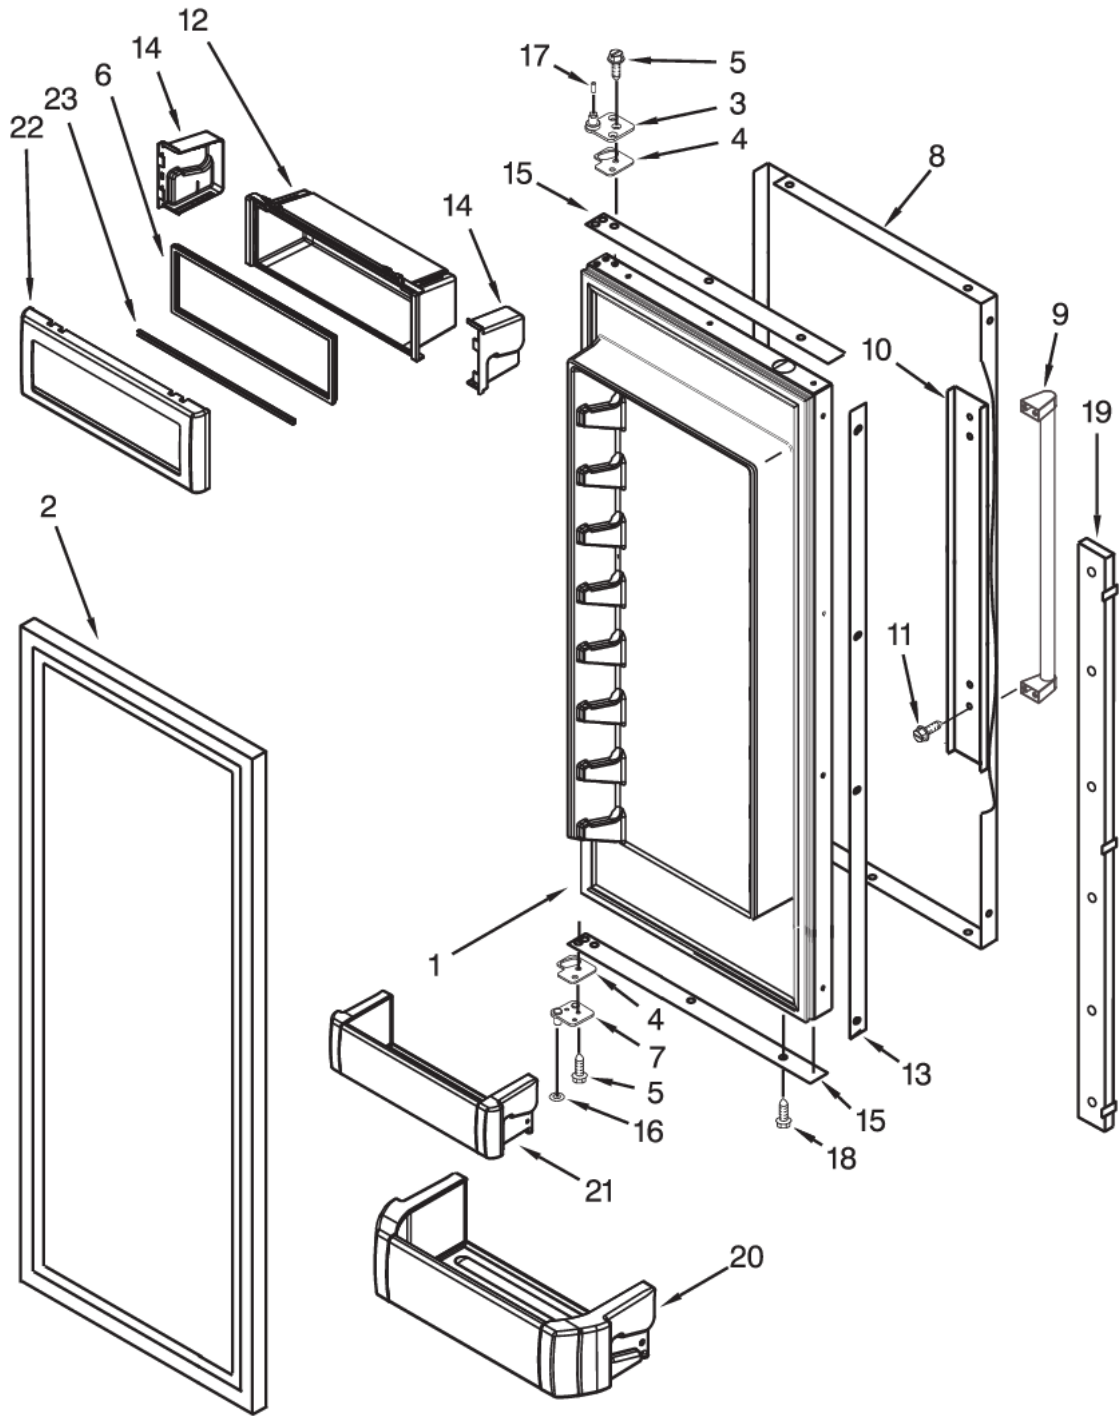

REFRIGERATOR DOOR

REFRIGERATOR DOOR PARTS

Item	Part No.	Name	Qty	Uom	NOTES
1	050474-000	Door, Refrigerator Right Hand	1	EA	
1	050475-000	Door, Refrigerator Left Hand	1	EA	
2	050359-000	Gasket, Door	1	EA	
3	050433-000	Assembly, Top Hinge	1	EA	
4	050407-000	Spacer, Door Hinge bottom	1	EA	
5	050463-000	Screw	1	EA	
6	050350-000	Gasket, Utility Bin	1	EA	
7	050482-000	Bottom Hinge Assembly Right Hand	1	EA	
7	050483-000	Bottom Hinge Assembly Left Hand	1	EA	
8	050546-000	Skin, Door Stainless	1	EA	
9	050544-000	Handle Stainless	1	EA	
10	050453-000	Plate, Handle Door	1	EA	
11	050313-000	Screw	1	EA	
12	050500-000	Bin, Utility Center	1	EA	
13	050402-000	Spacer, Door Edge (Handle Side)	1	EA	
14	050501-000	Utility Bin Endcap Right Hand	1	EA	
14	050502-000	Utility Bin Endcap Left Hand	1	EA	
15	050387-000	Spacer, Door Edge (Top / Bottom)	1	EA	
16	050328-000	Washer, Extension Arm	1	EA	
17	050406-000	Bushing, Top Hinge	1	EA	
18	050436-000	Screw (Stainless)	1	EA	
19	050383-000	Assembly, Mullion	1	EA	
20	050504-000	Bin, Gallon Door	1	EA	
21	050503-000	Bin, Door	1	EA	
22	050456-000	Door, Utility Bin	1	EA	
23	050349-000	Rail, Utility Lid	1	EA