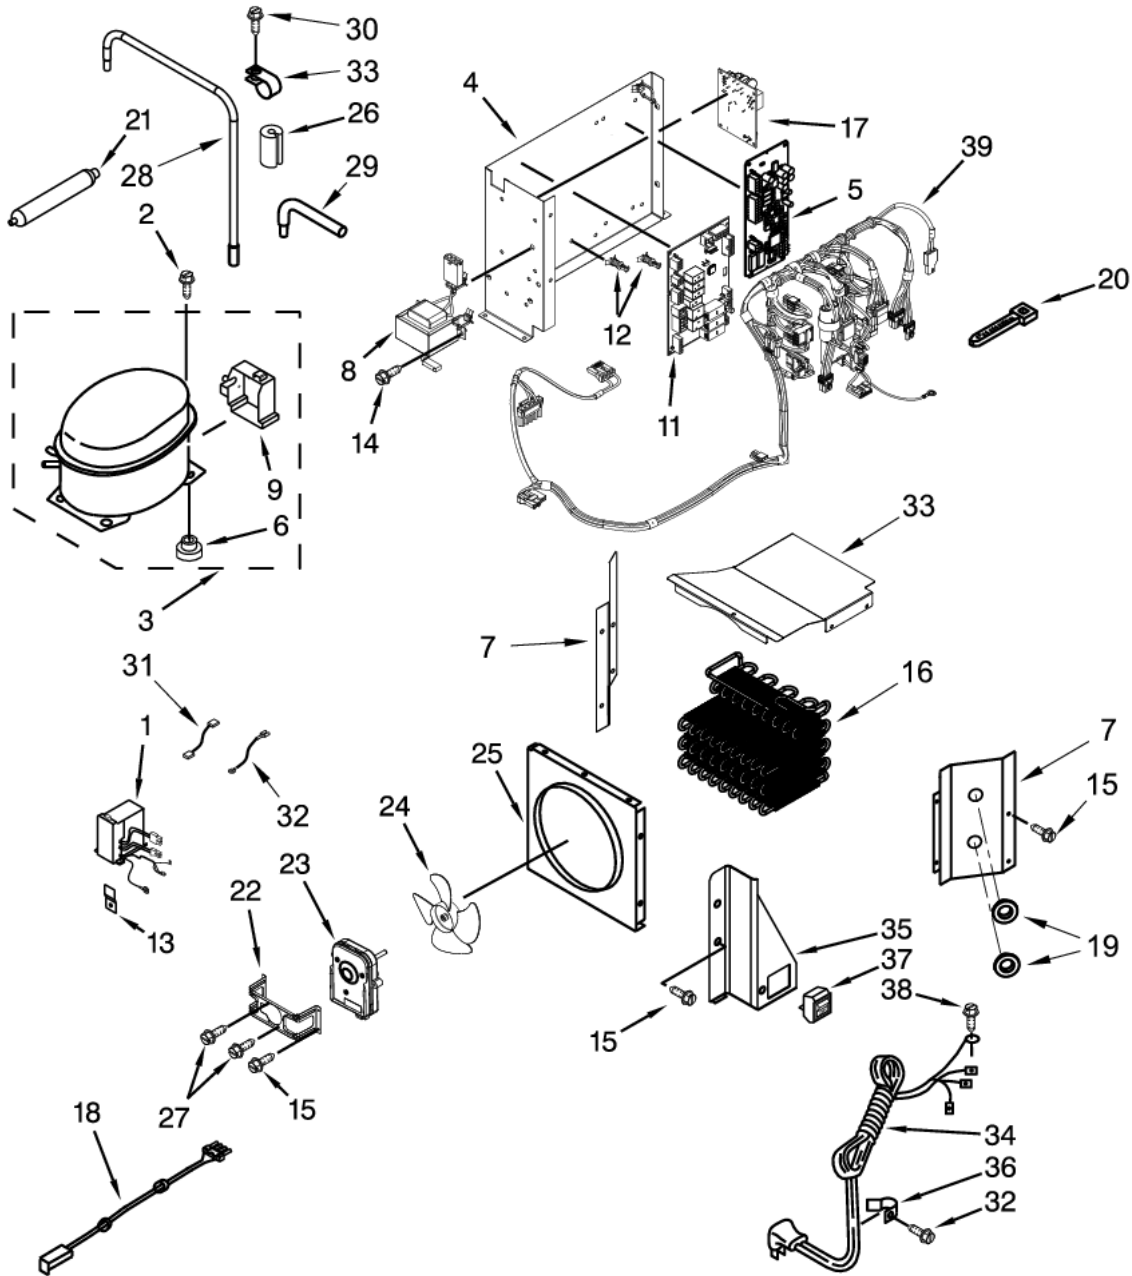

UPPER UNIT

UPPER UNIT PARTS

Item	Part No.	Name	Qty	Uom	NOTES
1	050527-000	Assembly, Inverter Box	1	EA	
2	021389-000	GROMMET & SCREW	1	EA	
3	050351-000	Compressor	1	EA	
4	050495-000	Housing, Control Board	1	EA	
5	050367-000	Control, Electronic	1	EA	
6	021389-000	GROMMET & SCREW	1	EA	
7	050533-000	Support, Condenser Left Hand	1	EA	
7	050534-000	Support, Condenser Right Hand	1	EA	
8	050366-000	Transformer	1	EA	
9	050340-000	Cover, Terminal	1	EA	
11	050522-000	Board, Control	1	EA	
12	050337-000	Spacer	1	EA	
13	050352-000	Mounting Bracket, Inverter	1	EA	
14	050316-000	Screw	1	EA	
15	050322-000	Screw	1	EA	
16	050539-000	Condenser	1	EA	
17	050509-000	Control, Electronic	1	EA	
18	050395-000	Assembly, Condenser	1	EA	
19	050538-000	Fan wire Grommet	1	EA	
20	050332-000	Tie wire	1	EA	
21	050467-000	Drier - SUBS TO 021799-000	1	EA	
22	050517-000	Bracket, Fan Motor	1	EA	
23	050336-000	Motor, Condenser	1	EA	
24	021585-000	FAN, BLADE	1	EA	
25	050518-000	Orifice, Fan	1	EA	
26	021551-000	GROMMET, CONDENSER	1	EA	
27	050440-000	Screw	1	EA	
28	050542-000	Tube, Drier Transition	1	EA	
29	050535-000	Tube, Process	1	EA	
30	050314-000	Screw	1	EA	
31	050530-000	Jumper, Inverter	1	EA	
32	050531-000	Ground, Inverter	1	EA	
33	050505-000	Clamp, Tube	1	EA