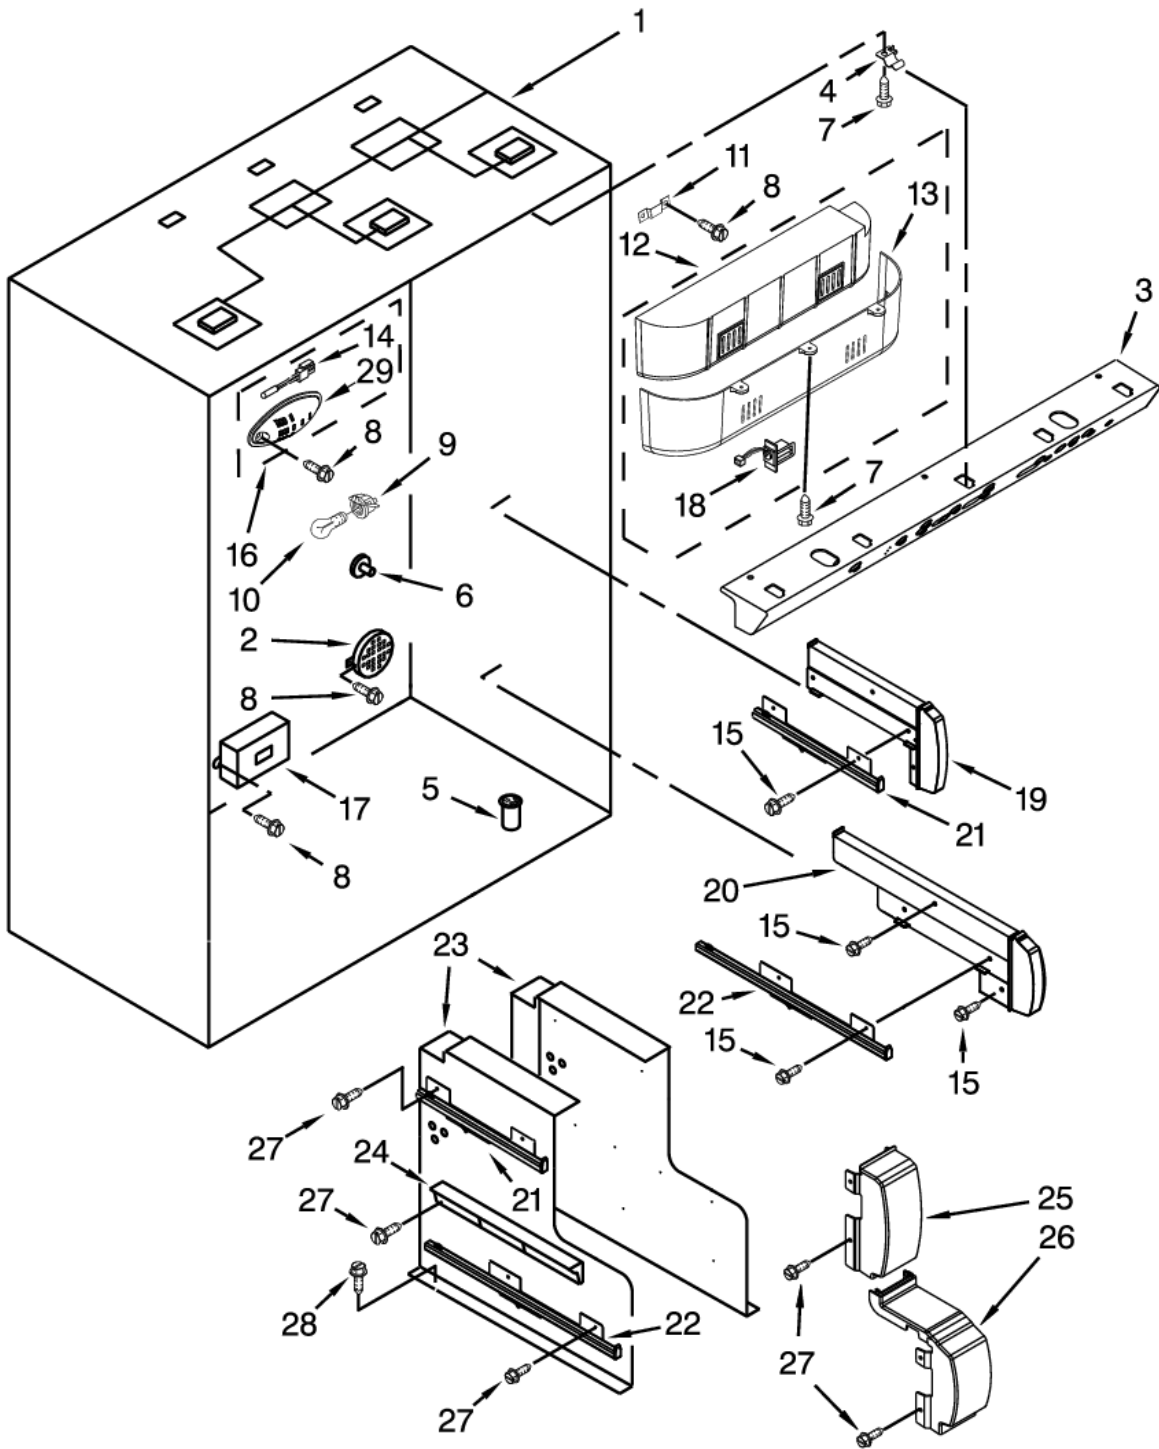

REFRIGERATOR LINER PARTS

Item	Part No.	Name	Qty	Uom	NOTES
27	050441-000	Screw	1	EA	
28	050437-000	Screw (Stainless)	1	EA	
29	021544-000	COVER, THERMISTOR	1	EA