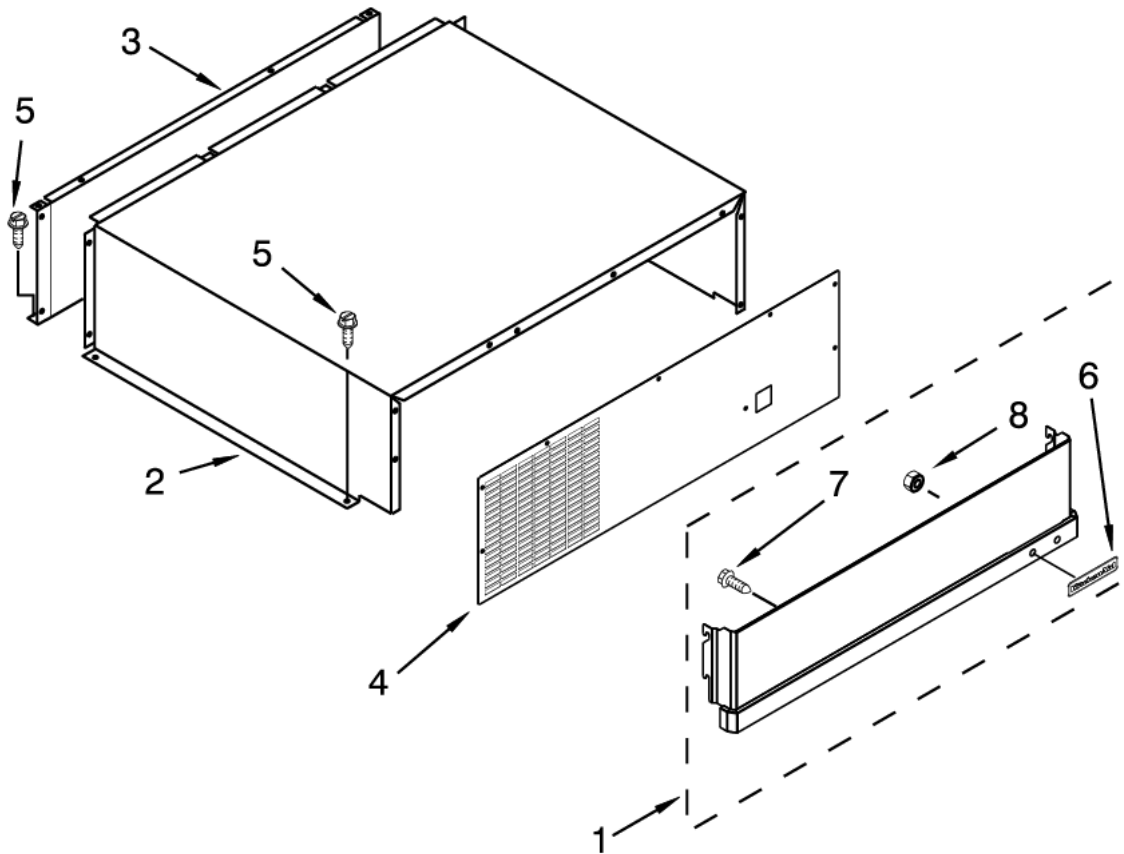

TOP GRILLE AND UNIT COVER

TOP GRILLE AND UNIT COVER PARTS

Item	Part No.	Name	Qty	Uom	NOTES
1	050498-000	Assembly, Top Grille Stainless - NLA	1	EA	
2	050541-000	Cover, Unit	1	EA	
3	050354-000	Panel, Unit Back	1	EA	
4	050472-000	Cover, Unit Front	1	EA	
5	050322-000	Screw	1	EA	
6	050447-000	NAMEPLATE, VIKING	1	EA	
7	050320-000	Screw	1	EA	
8	050324-000	Nut	1	EA