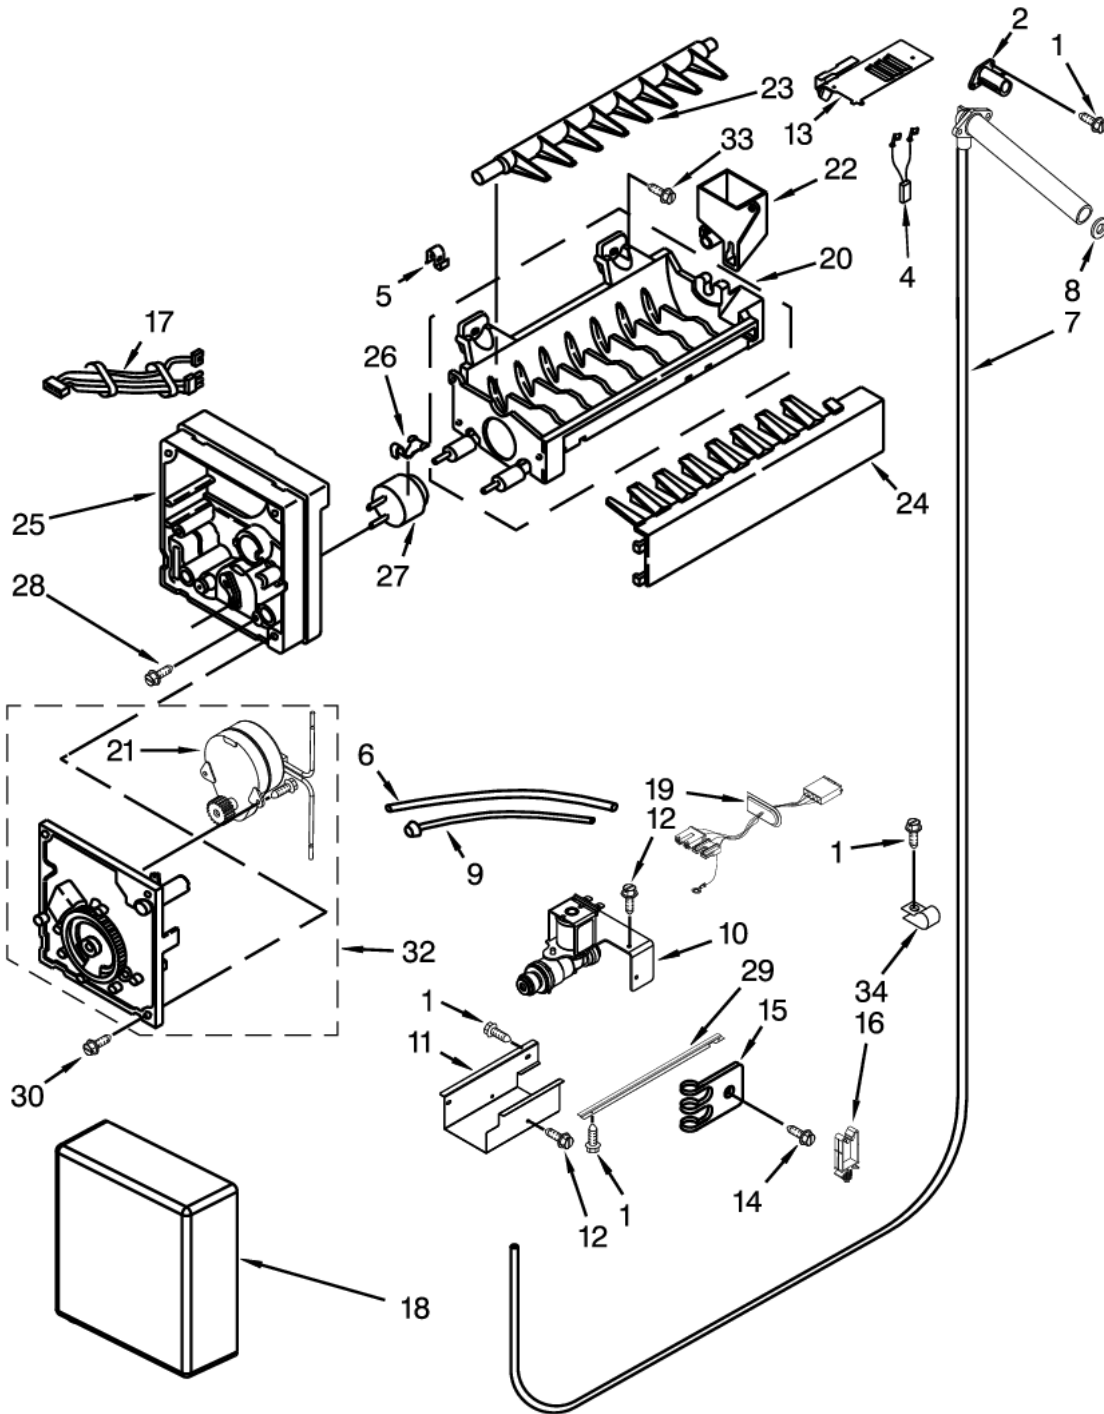

ICEMAKER

ICEMAKER PARTS

Item	Part No.	Name	Qty	Uom	NOTES
1	050314-000	Screw	1	EA	
2	050346-000	Heater, Fill Tube	1	EA	
4	050529-000	Wire Assembly, Fill Tube Heater	1	EA	
5	017065-000	CLIP	1	EA	
6	050489-000	Tube, Filter Inlet	1	EA	
7	050399-000	Assembly, Water Inlet Tube	1	EA	
8	050321-000	Gasket, Seal	1	EA	
9	050526-000	Tube, Filter Outlet	1	EA	
10	050382-000	Valve, Solenoid	1	EA	
11	050455-000	Shield, Valve Electrical	1	EA	
12	050315-000	Screw	1	EA	
13	050345-000	Shield, Heat	1	EA	
14	021577-000	SCREW	1	EA	
15	021445-000	TUBE CLIP	1	EA	
16	050454-000	Clip, Tube	1	EA	
17	050532-000	Wire Assembly, Ice Maker	1	EA	
18	021404-000	COVER	1	EA	Not available online / Call for pricing and availability
19	050486-000	Wire Assembly, Water Valve	1	EA	
20	011580-000	MOLD & HEATER ASSEMBLY	1	EA	
21	N/A	MOTOR (NOT AVAILABLE, ORDER #32)	1	EA	
22	050524-000	Cup, Water Fill	1	EA	
23	011582-000	ICE EJECTOR	1	EA	
24	022659-000	ICE STRIPPER	1	EA	
25	011584-000	SUPPORT, HOUSING	1	EA	
26	011585-000	RETAINER, THERMOSTAT	1	EA	
27	011586-000	THERMOSTAT	1	EA	
28	050442-000	Screw	1	EA	
29	050432-000	Support, Valve	1	EA	
30	011579-000	SCREW	1	EA	
32	021830-000	MODULE ASSEMBLY - NLA	1	EA	
33	050462-000	Screw	1	EA