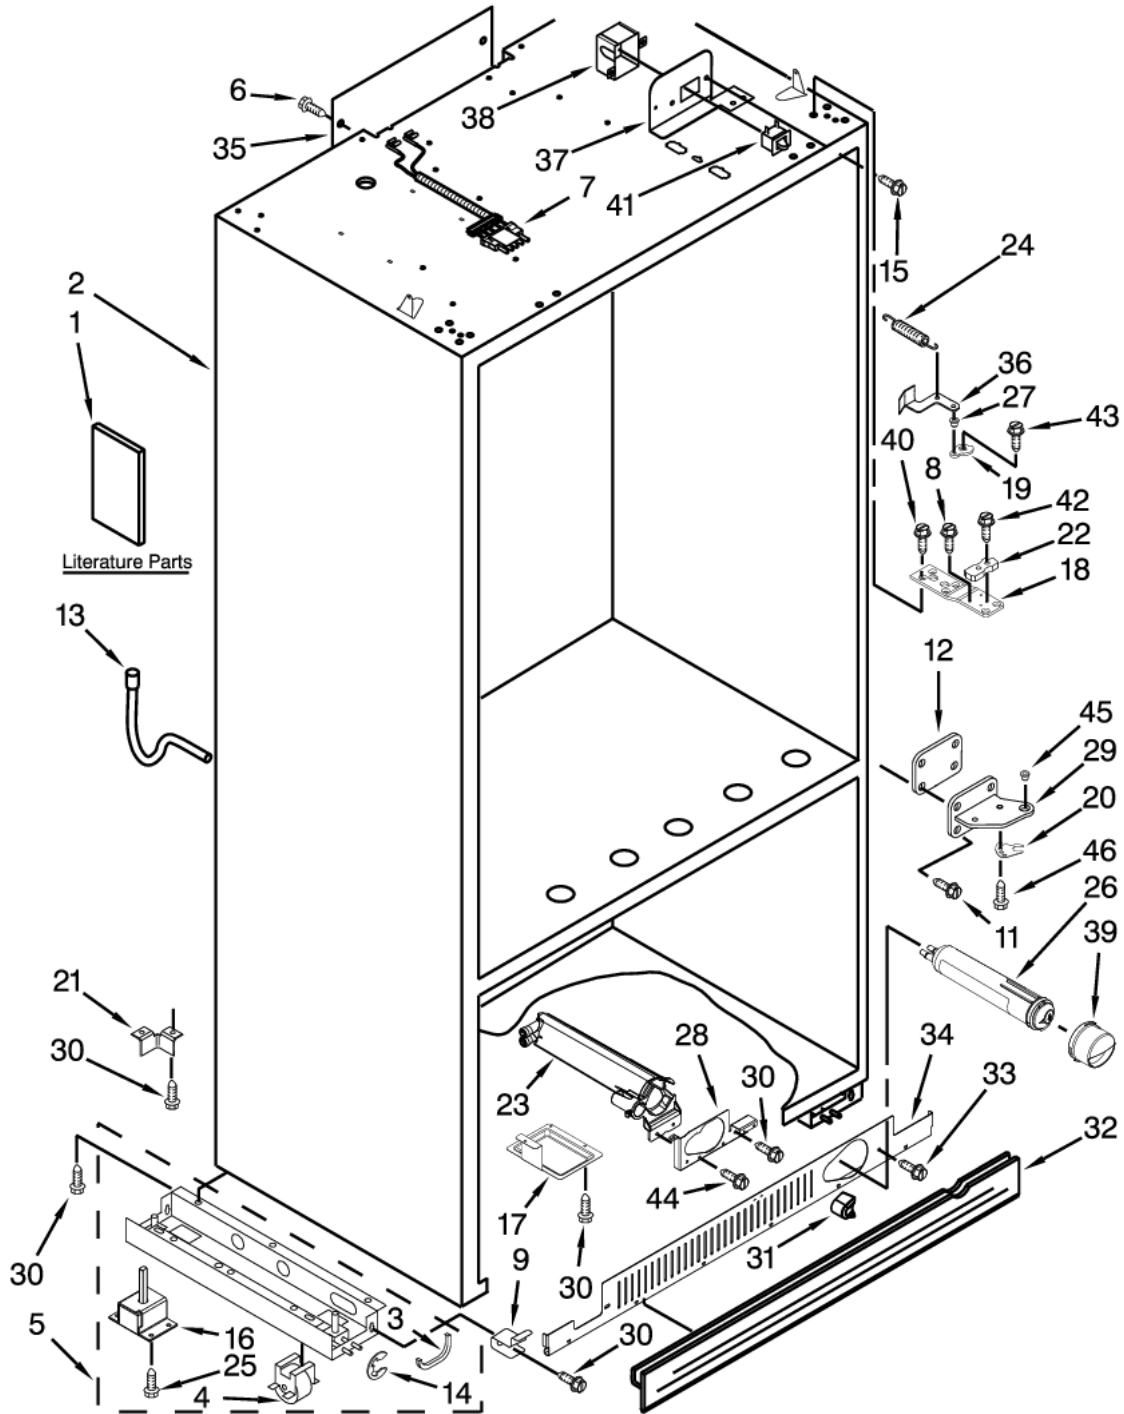

CABINET

CABINET PARTS

Item	Part No.	Name	Qty	Uom	NOTES
1	NS	LITERATURE-NON SERVICEABLE	NA	EA	
2	NS	CABINET-NON SERVICEABLE	NA	EA	
3	050380-000	Grommet, Crossover tube	1	EA	
4	050464-000	Assembly, Roller	1	EA	
5	050465-000	Support, Base Assembly, Right hand	1	EA	
5	050485-000	Support, Base Assembly, Left hand	1	EA	
6	050323-000	Screw	4	EA	Not available online / Call for pricing and availability
7	050335-000	Wire Assembly, Light switch	1	EA	
8	021565-000	SCREW	4	EA	
9	050381-000	Bracket, Grill Mounting	2	EA	
11	050463-000	Screw	4	EA	
12	050339-000	Shim, Door Hinge	1	EA	
13	050401-000	Tube, Drain	1	EA	
14	050331-000	Ring, Retainer	1	EA	
15	050316-000	Screw	2	EA	
16	050325-000	Leveler, Adjustable	1	EA	Not available online / Call for pricing and availability
17	050424-000	Tray, Filter Drip	1	EA	
18	050405-000	Hinge, Refrigerator Door Top	1	EA	
19	050425-000	Stop, Door	1	EA	
20	PR120103	BUSHING 2004994	1	EA	
21	050330-000	Bracket, Base Support	1	EA	
22	050404-000	Stop, Door	1	EA	
23	021579-000	HOUSING, WATER FILLER	1	EA	
24	050347-000	Spring, Door Closure (Green)	1	EA	
25	050314-000	Screw	4	EA	
26	050537-000	Filter, Water	1	EA	
27	050410-000	Bushing, Extension Arm	1	EA	
28	050508-000	Bracket, Filter	1	EA