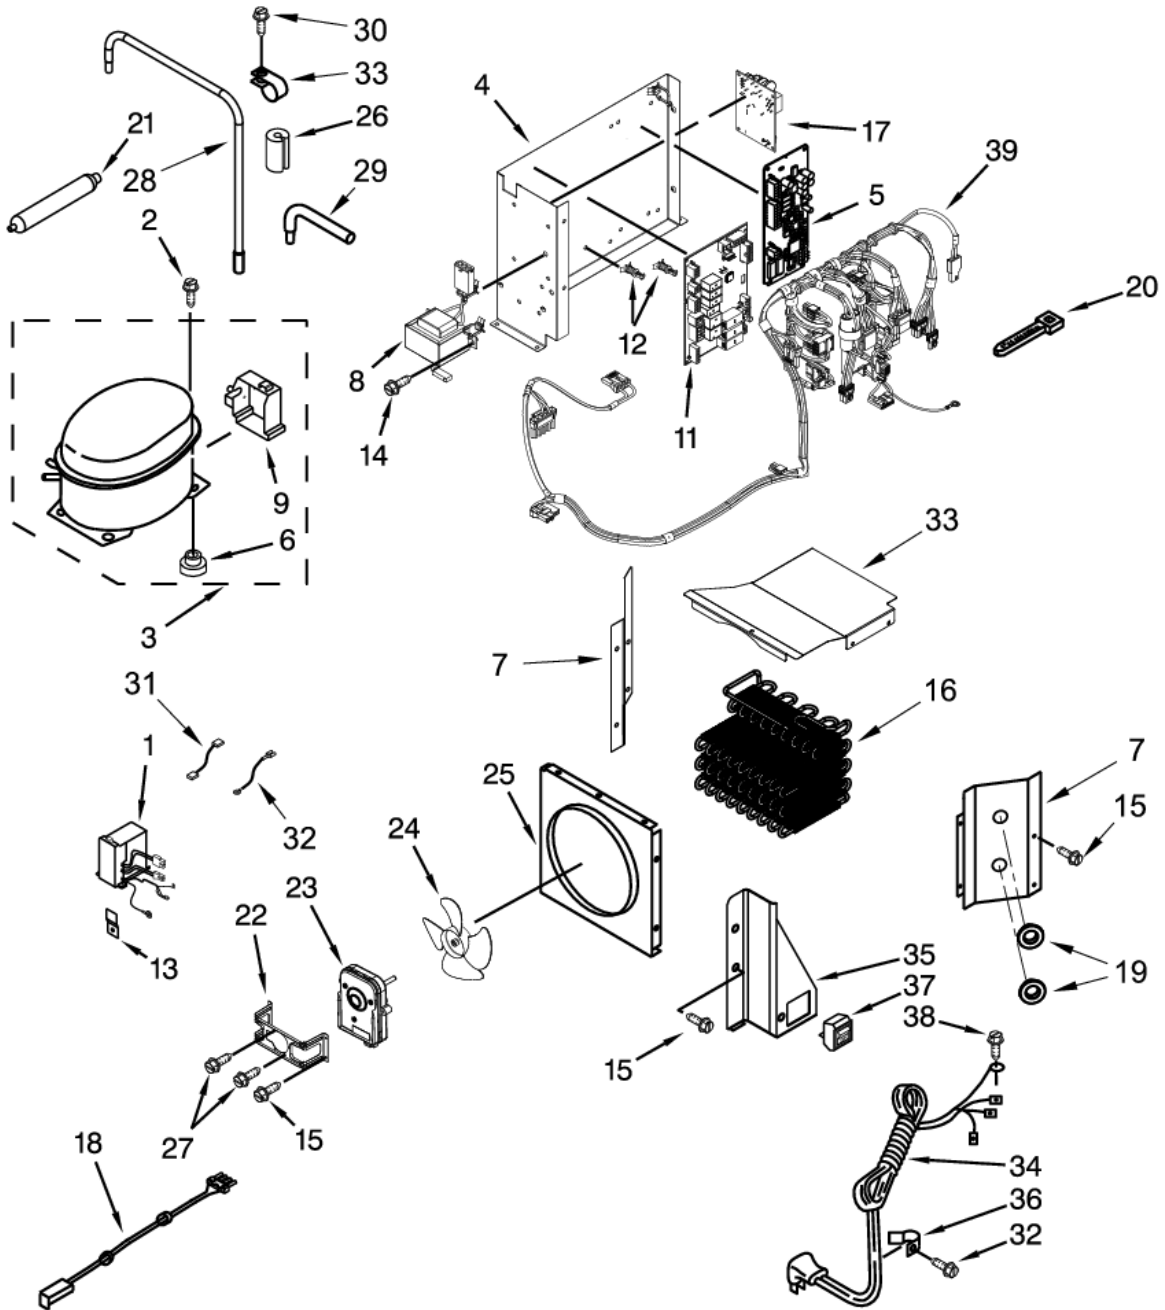

UPPER UNIT PARTS

Item	Part No.	Name	Qty	Uom	NOTES
34	050396-000	Cord, Power	1	EA	
35	050494-000	Bracket, Control Assembly	1	EA	
36	021383-000	CLAMP, SERVICE CORD	1	EA	
37	PR110020	POWER DISCONNECT SWITCH (2266802)	1	EA	
38	050315-000	Screw	1	EA	
39	050523-000	Wiring Harness, Unit Compartment	1	EA