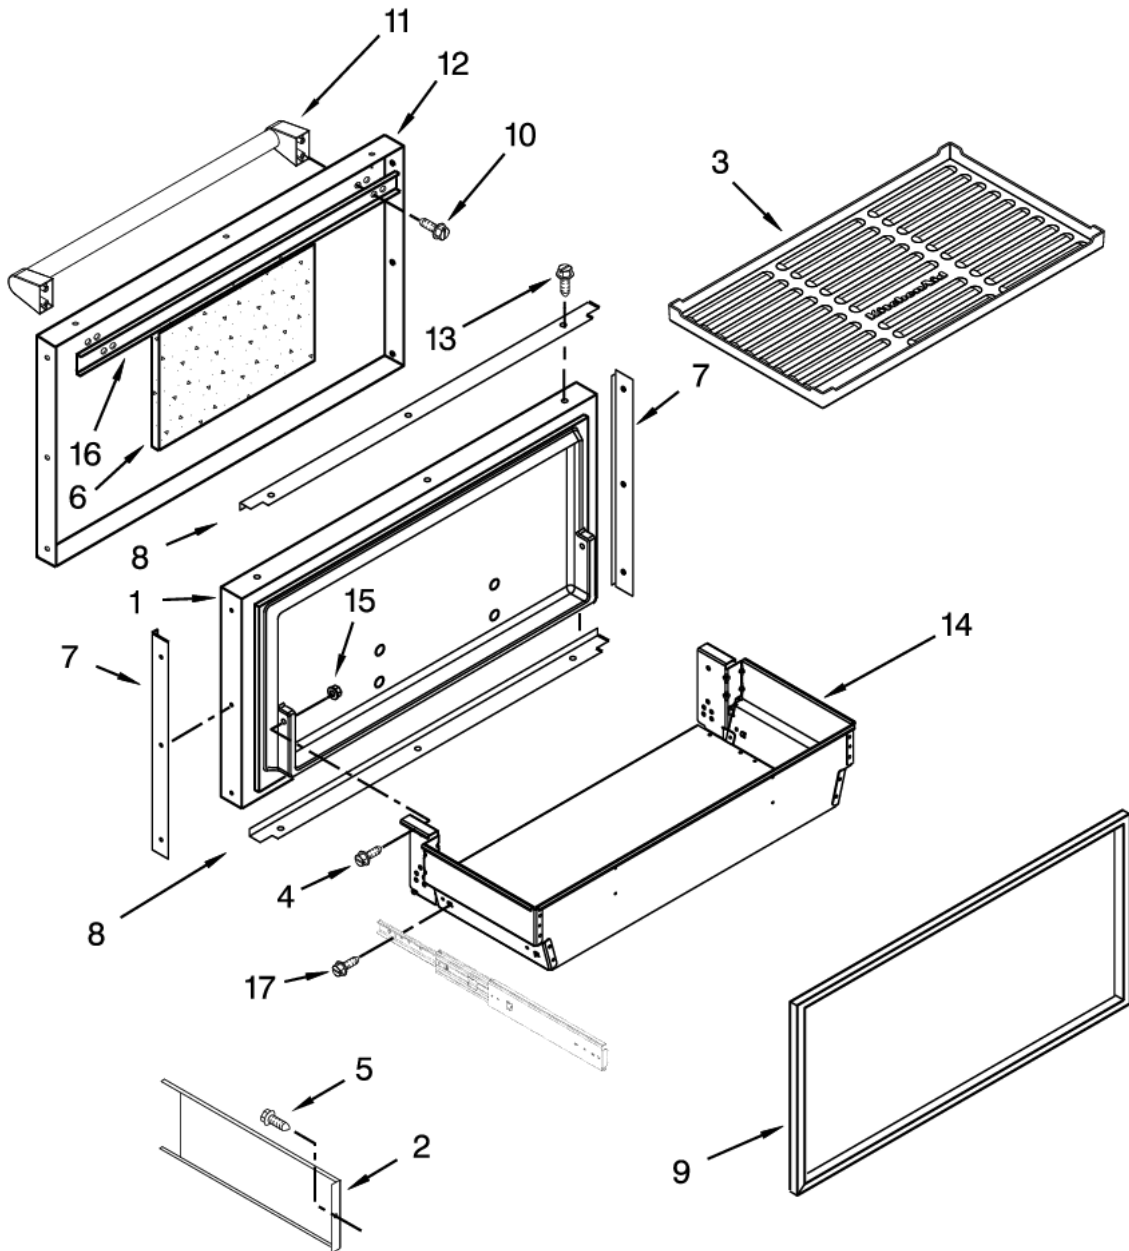

FREEZER DOOR AND BASKET

FREEZER DOOR AND BASKET PARTS

Item	Part No.	Name	Qty	Uom	NOTES
1	050480-000	Freezer Door	1	EA	
2	050416-000	Divider, Basket	1	EA	
3	050471-000	Mat, Basket	1	EA	
4	050460-000	Screw	1	EA	
5	050461-000	Screw	1	EA	
6	050388-000	Filler, Foam	1	EA	
7	050507-000	Spacer, Door Edge (Side)	1	EA	
8	050389-000	Spacer, Door Edge (Top and Bottom)	1	EA	
9	050476-000	Door Gasket, Magnetic	1	EA	
10	050313-000	Screw	1	EA	
11	050544-000	Handle Stainless	1	EA	
12	050547-000	NLA, Skin, Door Stainless	1	EA	
13	050436-000	Screw (Stainless)	1	EA	
14	050479-000	Assembly, Freezer Basket	1	EA	
15	050338-000	Nut, Hex	1	EA	
16	050453-000	Plate, Handle Door	1	EA	
17	050446-000	Screw	1	EA