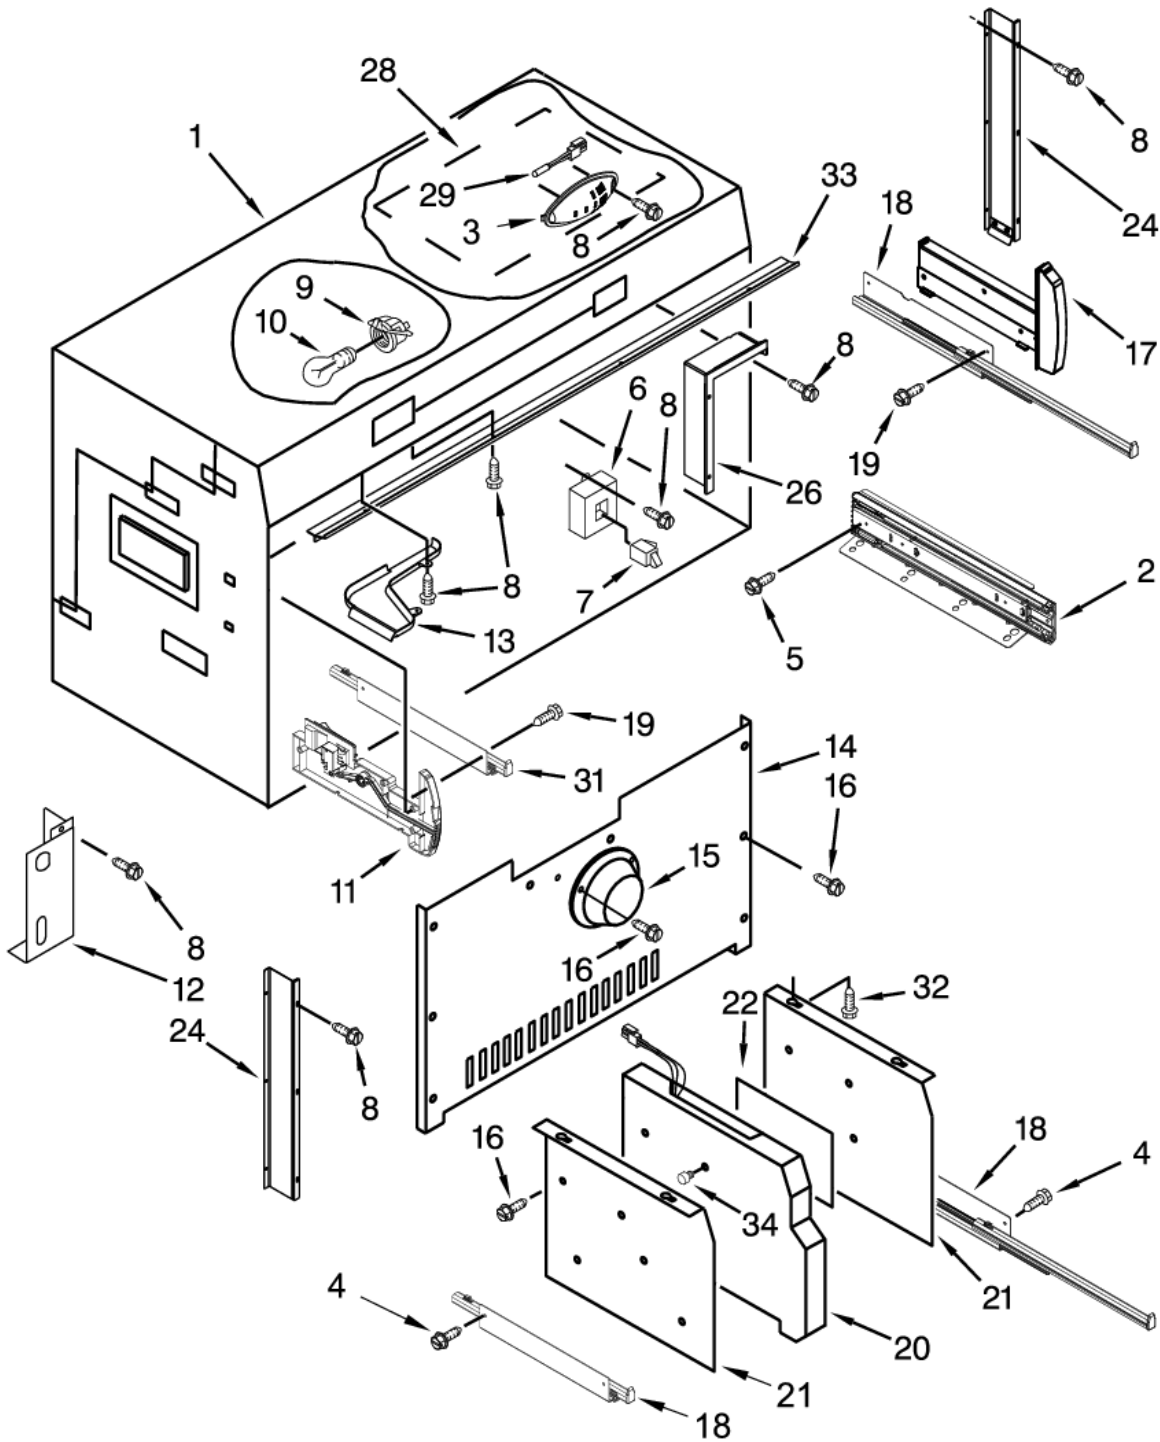

FREEZER LINER PARTS

Item	Part No.	Name	Qty	Uom	NOTES
32	050437-000	Screw (Stainless)	1	EA	
33	050459-000	Assembly, Air Deflector	1	EA	
34	021435-000	LENS	1	EA