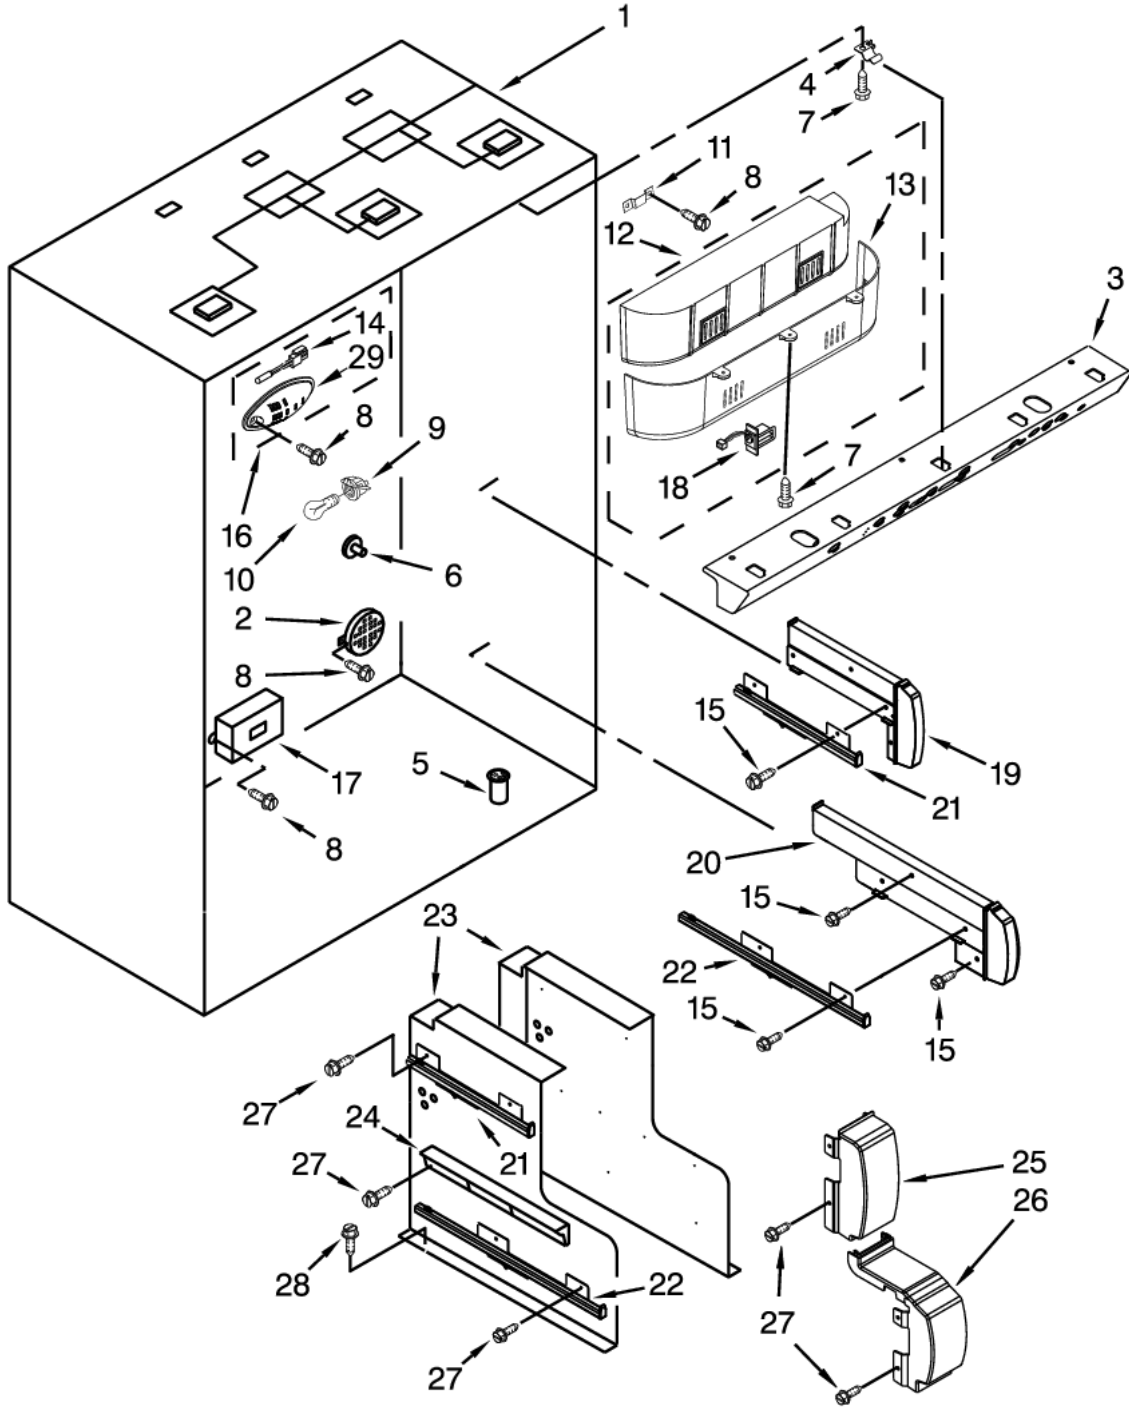

REFRIGERATOR LINER

REFRIGERATOR LINER PARTS

Item	Part No.	Name	Qty	Uom	NOTES
1	NA	LINER, REFRIGERATOR (NOT SERVICED)	1	EA	
2	050413-000	Cover, Air Return	1	EA	
3	050540-000	Control Box, Complete	1	EA	
4	050412-000	Clip, Control Box	1	EA	
5	050334-000	Body, Valve Tube	1	EA	
6	021603-000	STUD ASSEMBLY	1	EA	
7	021564-000	SCREW	1	EA	
8	050317-000	Screw (Stainless)	1	EA	
9	050473-000	Socket, Light	1	EA	
10	021559-000	LIGHT BULB	1	EA	
11	050420-000	Clip, Diffuser Cover	1	EA	
12	050428-000	Diffuser Assembly	1	EA	
13	050427-000	Cover, Diffuser	1	EA	
14	021413-000	THERMISTOR	1	EA	
15	050318-000	Screw	1	EA	
16	022177-000	THERMISTOR ASSY	1	EA	
17	050358-000	Diffuser, Crisper (Complete)	1	EA	
18	050348-000	Assembly, Air Baffle	1	EA	
19	050360-000	Spacer, Crisper, Left Hand	1	EA	
19	050361-000	Spacer, Crisper, Right Hand	1	EA	
20	050378-000	Spacer, Deli, Right Hand	1	EA	
20	050379-000	Spacer, Deli, Left Hand	1	EA	
21	050362-000	Slide, Crisper Pan, Left Hand	1	EA	
21	050363-000	Slide, Crisper Pan, Right Hand	1	EA	
22	050364-000	Slide, Deli Pan, Left Hand	1	EA	
22	050365-000	Slide, Deli Pan, Right Hand	1	EA	
23	050429-000	CENTER SUPPORT, RIGHT HAND	1	EA	Not available online / Call for pricing and availability
23	050430-000	Center Support, Left Hand	1	EA	
24	050400-000	Support, Deli Cover	1	EA	
25	050386-000	Cover, Center (Crisper Pans)	1	EA	
26	050423-000	Cover, Center (Deli Pans)	1	EA