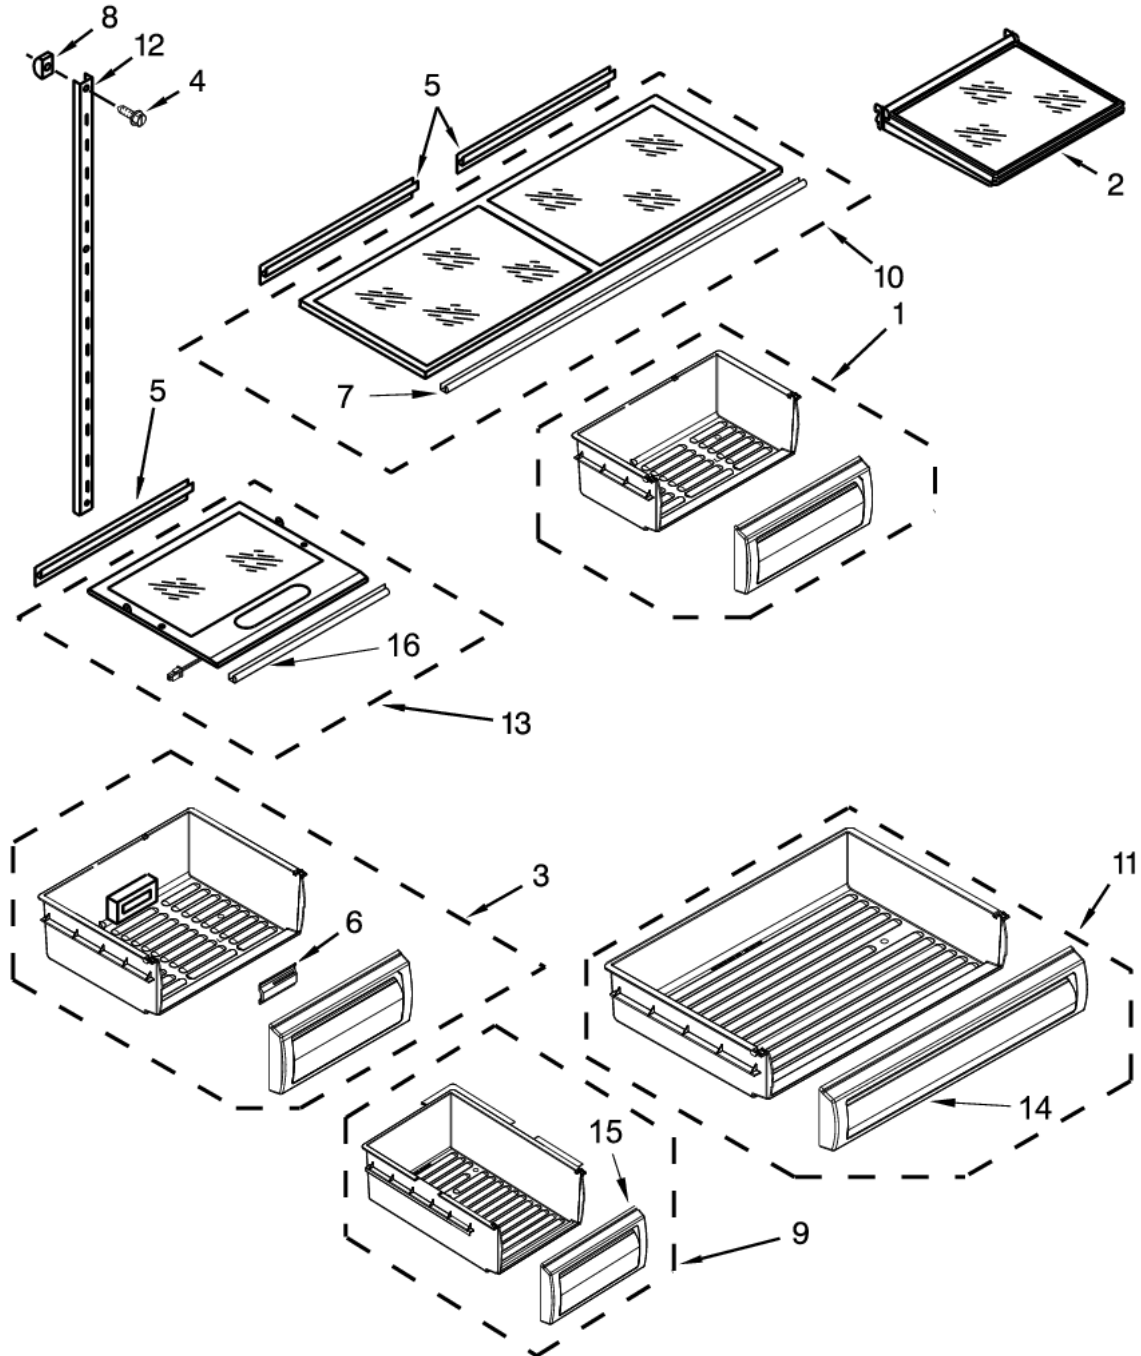

REFRIGERATOR LINER PARTS

Item	Part No.	Name	Qty	Uom	NOTES
27	050441-000	Screw	1	EA	
28	050437-000	Screw (Stainless)	1	EA	
29	021544-000	COVER, THERMISTOR	1	EA	

SHELF PARTS

SHELF PARTS

Item	Part No.	Name	Qty	Uom	NOTES
1	050512-000	Crisper Pan Assembly, Right Hand	1	EA	
1	050513-000	Crisper Pan Assembly, Left Hand	1	EA	
2	050543-000	Shelf	1	EA	
3	050514-000	Deli Pan Assembly (Includes Item 6) Right Hand	1	EA	
3	050515-000	Deli Pan Assembly (Includes Item 6) Left Hand	1	EA	
4	050329-000	Screw (White)	1	EA	
5	050394-000	Gasket, Rear	1	EA	
6	050422-000	Deflector, Air	1	EA	
7	050393-000	Gasket, Front (Crisper Cover)	1	EA	
8	PR120013	BUSHING - LADDER (SUPPORT) (520965)	1	EA	NO LONGER AVAILABLE, Not available online / Call for pricing and availability
9	050374-000	Assembly, Ice Pan	1	EA	
10	050468-000	Cover, Crisper	1	EA	
11	050435-000	Assembly, Freezer Pan	1	EA	
12	050434-000	Ladder, Shelf	1	EA	
13	050469-000	Cover, Deli Bin Right Hand	1	EA	
13	050470-000	Cover, Deli Bin Left Hand	1	EA	
14	050353-000	Assembly, Meat Pan Front	1	EA	
15	050375-000	Front, Ice Pan	1	EA	
16	050392-000	Gasket, Front (Deli Cover)	1	EA	