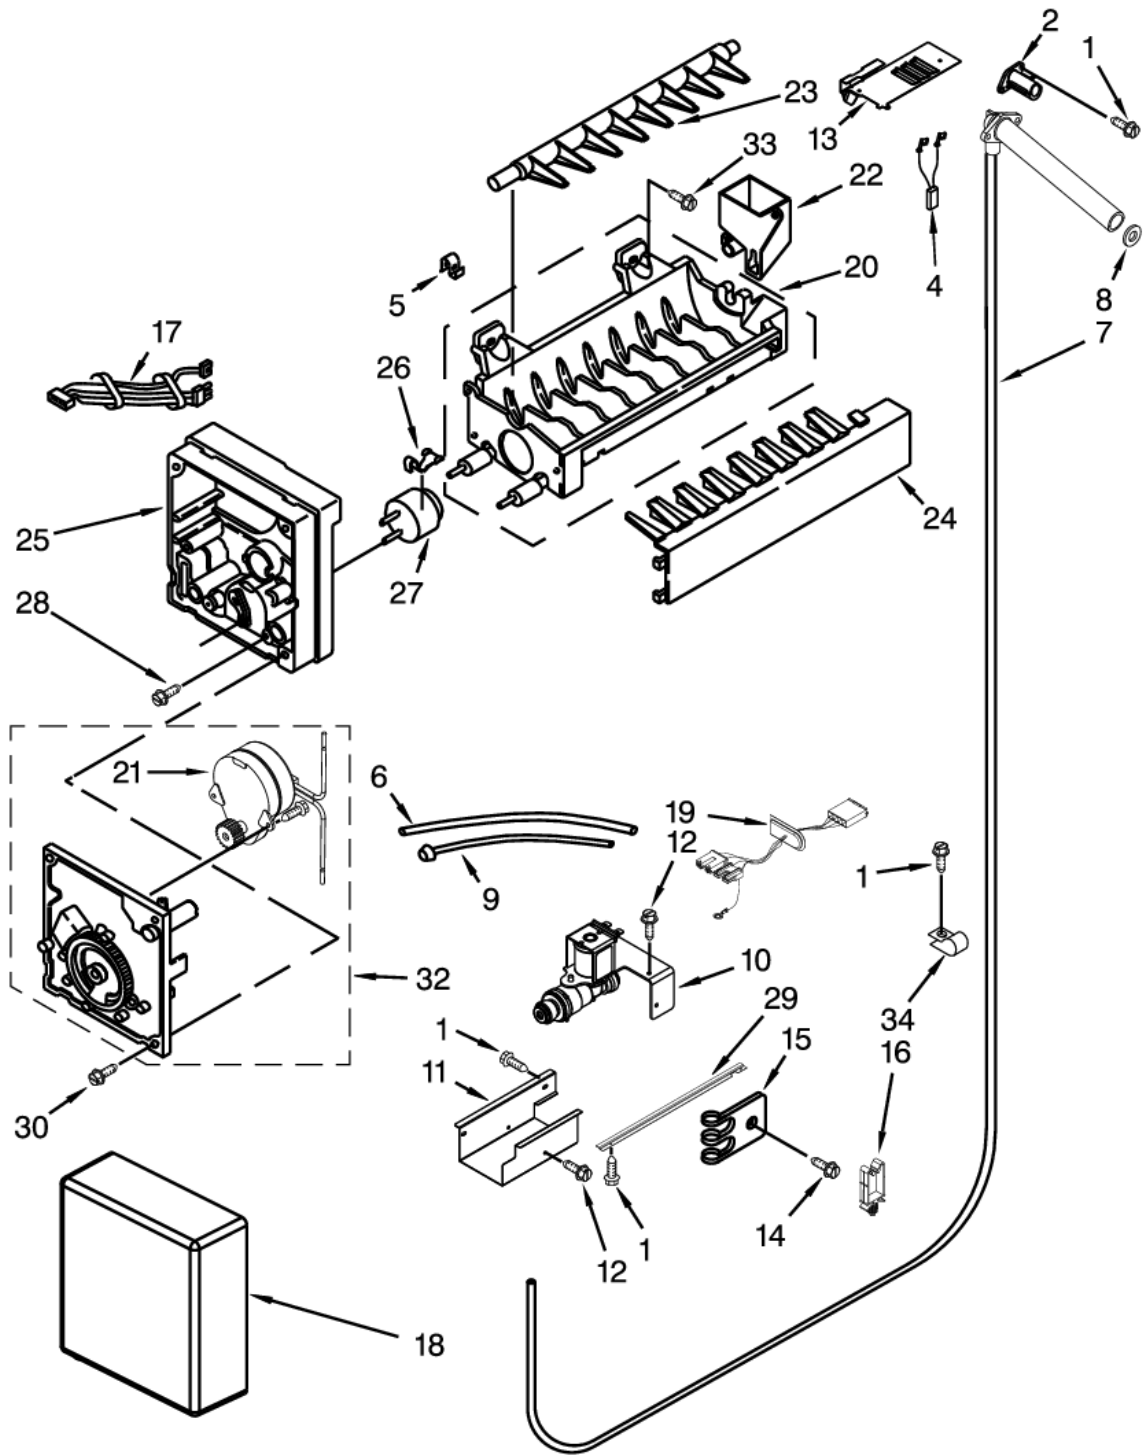

ICEMAKER PARTS

Item	Part No.	Name	Qty	Uom	NOTES
34	050342-000	Clamp, Tube	1	EA	
100	050484-000	Complete Icemaker Assembly	1	EA	

LOWER UNIT AND TUBE

LOWER UNIT AND TUBE PARTS

Item	Part No.	Name	Qty	Uom	NOTES
1	050536-000	Tube, Transition (Condenser/Drain Pan)	1	EA	
2	050510-000	Tube, Transition (Drier/Restrictor)	1	EA	
3	050314-000	Screw	1	EA	
4	050384-000	Clip, Evaporator Heater	1	EA	
5	050385-000	Bracket, Mounting	1	EA	
6	050490-000	Tube, Oil Trap Suction	1	EA	
7	070878-000	DEFROST HEATER (W10219166)	1	EA	
8	050497-000	Assembly, Scroll	1	EA	
9	050496-000	Grommet, Motor	1	EA	
10	050525-000	Motor, Fan	1	EA	
11	050481-000	Retainer, Fan Motor	1	EA	
12	011507-000	BLADE, FAN	1	EA	
13	050511-000	Tube, Discharge	1	EA	
14	050528-000	Harness, Bi-Metal	1	EA	
15	050477-000	Assembly, Evaporator	1	EA	
16	050487-000	Assembly, Drain Pan	1	EA	
17	050491-000	Cover, Wiring	1	EA	
18	050492-000	Cover, Wire Box	1	EA	
19	050376-000	Block, Evaporator Water Filter	1	EA	
20	050312-000	Screw	1	EA	
21	050332-000	Tie wire	1	EA	
22	050466-000	Clip, Heat Exchanger	1	EA	
23	050493-000	Shelf, Wiring Cover	1	EA	
24	050431-000	Support, Drain Pan	1	EA	
25	050333-000	Sealer, Insulation	1	EA	Not available online / Call for pricing and availability
26	050516-000	Grommet, Air Return	1	EA	