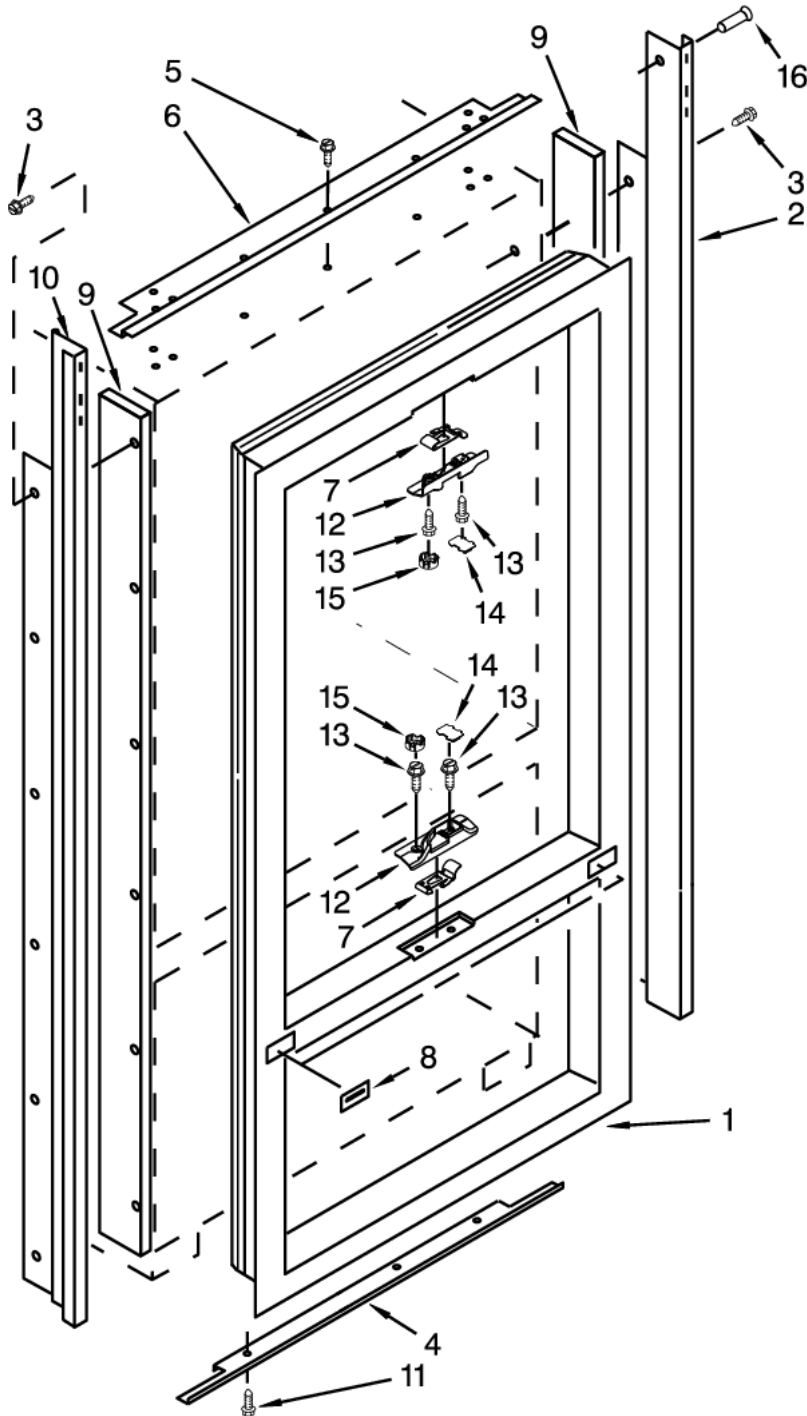

CABINET TRIM

CABINET TRIM PARTS

Item	Part No.	Name	Qty	Uom	NOTES
1	NA	BREAKER, TRIM (NOT SERVICED)	N/A	EA	
2	050457-000	Trim, Cabinet Side, Aluminum	1	EA	Not available online / Call for pricing and availability
3	PR120107	SCREW 1163283	12	EA	NO LONGER AVAILABLE
4	050403-000	Trim, Bottom Cabinet, Aluminum	1	EA	
5	050314-000	Screw	5	EA	
6	050397-000	Trim, Top Cabinet, Aluminum	1	EA	
7	050408-000	Top Cam, Mullion	1	EA	
7	050409-000	Bottom Cam, Mullion	1	EA	
8	050326-000	Hinge Cover, White	1	EA	
9	050327-000	Seal, Side Trim	1	EA	
10	050458-000	Trim, Cabinet Side (Left), Aluminum	1	EA	
11	021577-000	SCREW	3	EA	
12	050390-000	Contact, Mullion, Top	1	EA	
12	050391-000	Contact, Mullion, Bottom	1	EA	
13	050314-000	Screw	5	EA	
14	050411-000	Cover, Screw (Square)	1	EA	
15	050415-000	Cover, Screw (Round)	1	EA	
16	050451-000	Insert, Blind Threaded	1	EA