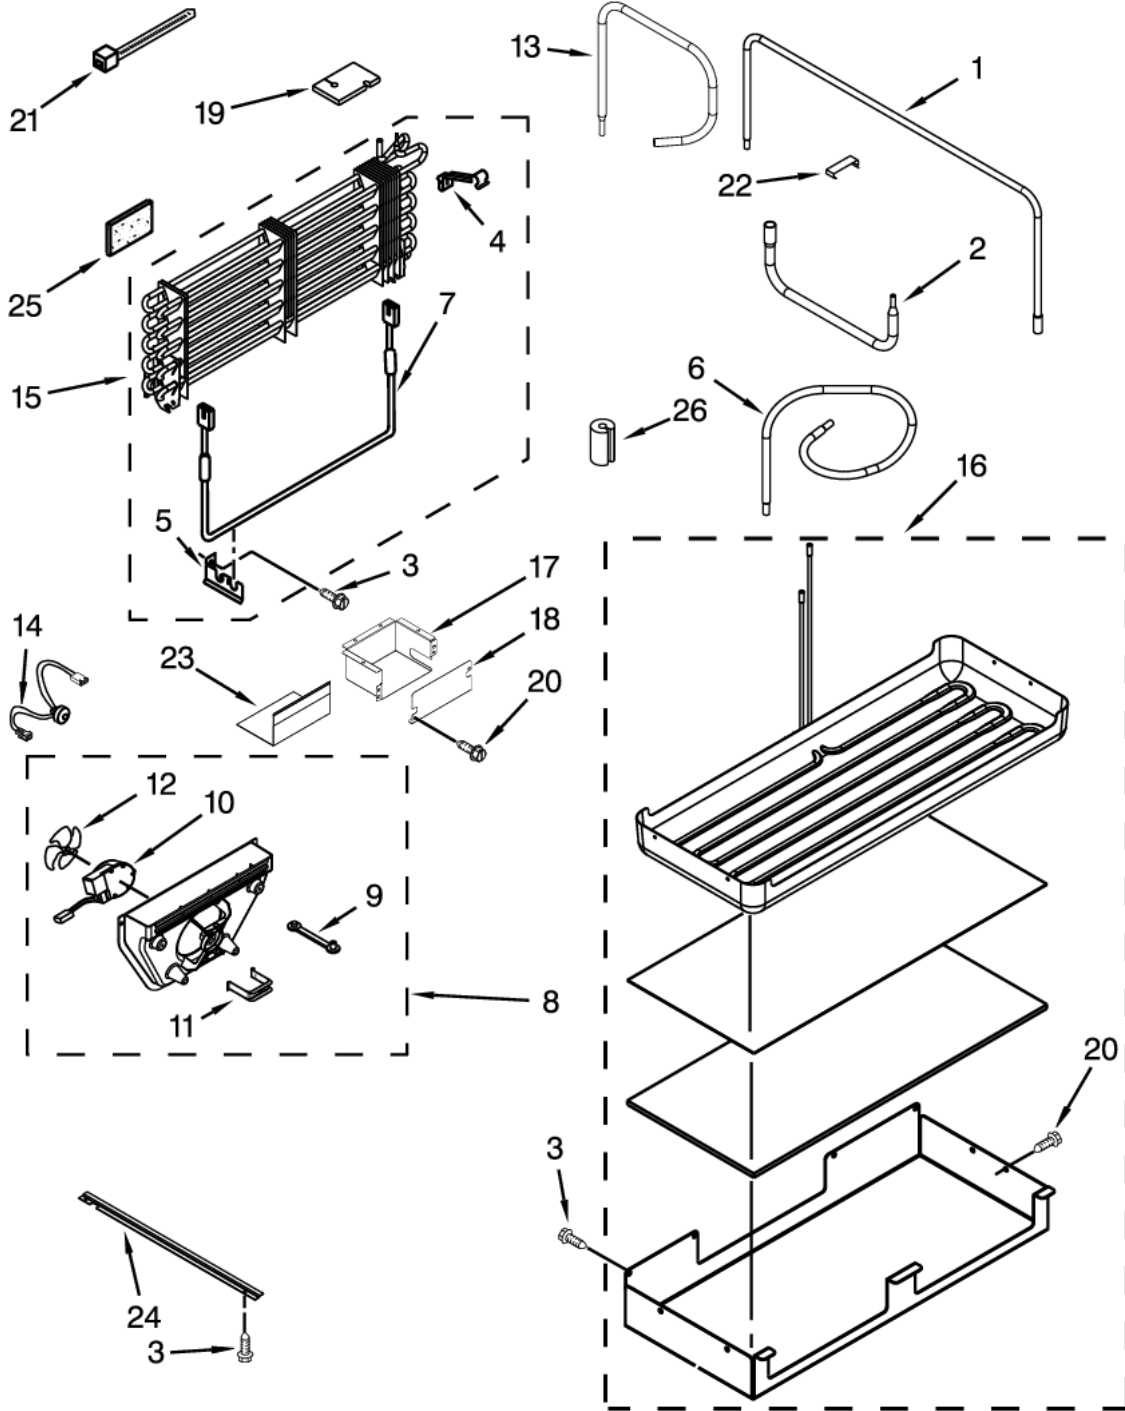

ICEMAKER PARTS

Item	Part No.	Name	Qty	Uom	NOTES
34	050342-000	Clamp, Tube	1	EA	
100	050484-000	Complete Icemaker Assembly	1	EA	

LOWER UNIT AND TUBE

LOWER UNIT AND TUBE PARTS

Item	Part No.	Name	Qty	Uom	NOTES
1	050536-000	Tube, Transition (Condenser/Drain Pan)	1	EA	
2	050510-000	Tube, Transition (Drier/Restrictor)	1	EA	
3	050314-000	Screw	1	EA	
4	050384-000	Clip, Evaporator Heater	1	EA	
5	050385-000	Bracket, Mounting	1	EA	
6	050490-000	Tube, Oil Trap Suction	1	EA	
7	070878-000	DEFROST HEATER (W10219166)	1	EA	
8	050497-000	Assembly, Scroll	1	EA	
9	050496-000	Grommet, Motor	1	EA	
10	050525-000	Motor, Fan	1	EA	
11	050481-000	Retainer, Fan Motor	1	EA	
12	011507-000	BLADE, FAN	1	EA	
13	050511-000	Tube, Discharge	1	EA	
14	050528-000	Harness, Bi-Metal	1	EA	
15	050477-000	Assembly, Evaporator	1	EA	
16	050487-000	Assembly, Drain Pan	1	EA	
17	050491-000	Cover, Wiring	1	EA	
18	050492-000	Cover, Wire Box	1	EA	
19	050376-000	Block, Evaporator Water Filter	1	EA	
20	050312-000	Screw	1	EA	
21	050332-000	Tie wire	1	EA	
22	050466-000	Clip, Heat Exchanger	1	EA	
23	050493-000	Shelf, Wiring Cover	1	EA	
24	050431-000	Support, Drain Pan	1	EA	
25	050333-000	Sealer, Insulation	1	EA	Not available online / Call for pricing and availability
26	050516-000	Grommet, Air Return	1	EA	