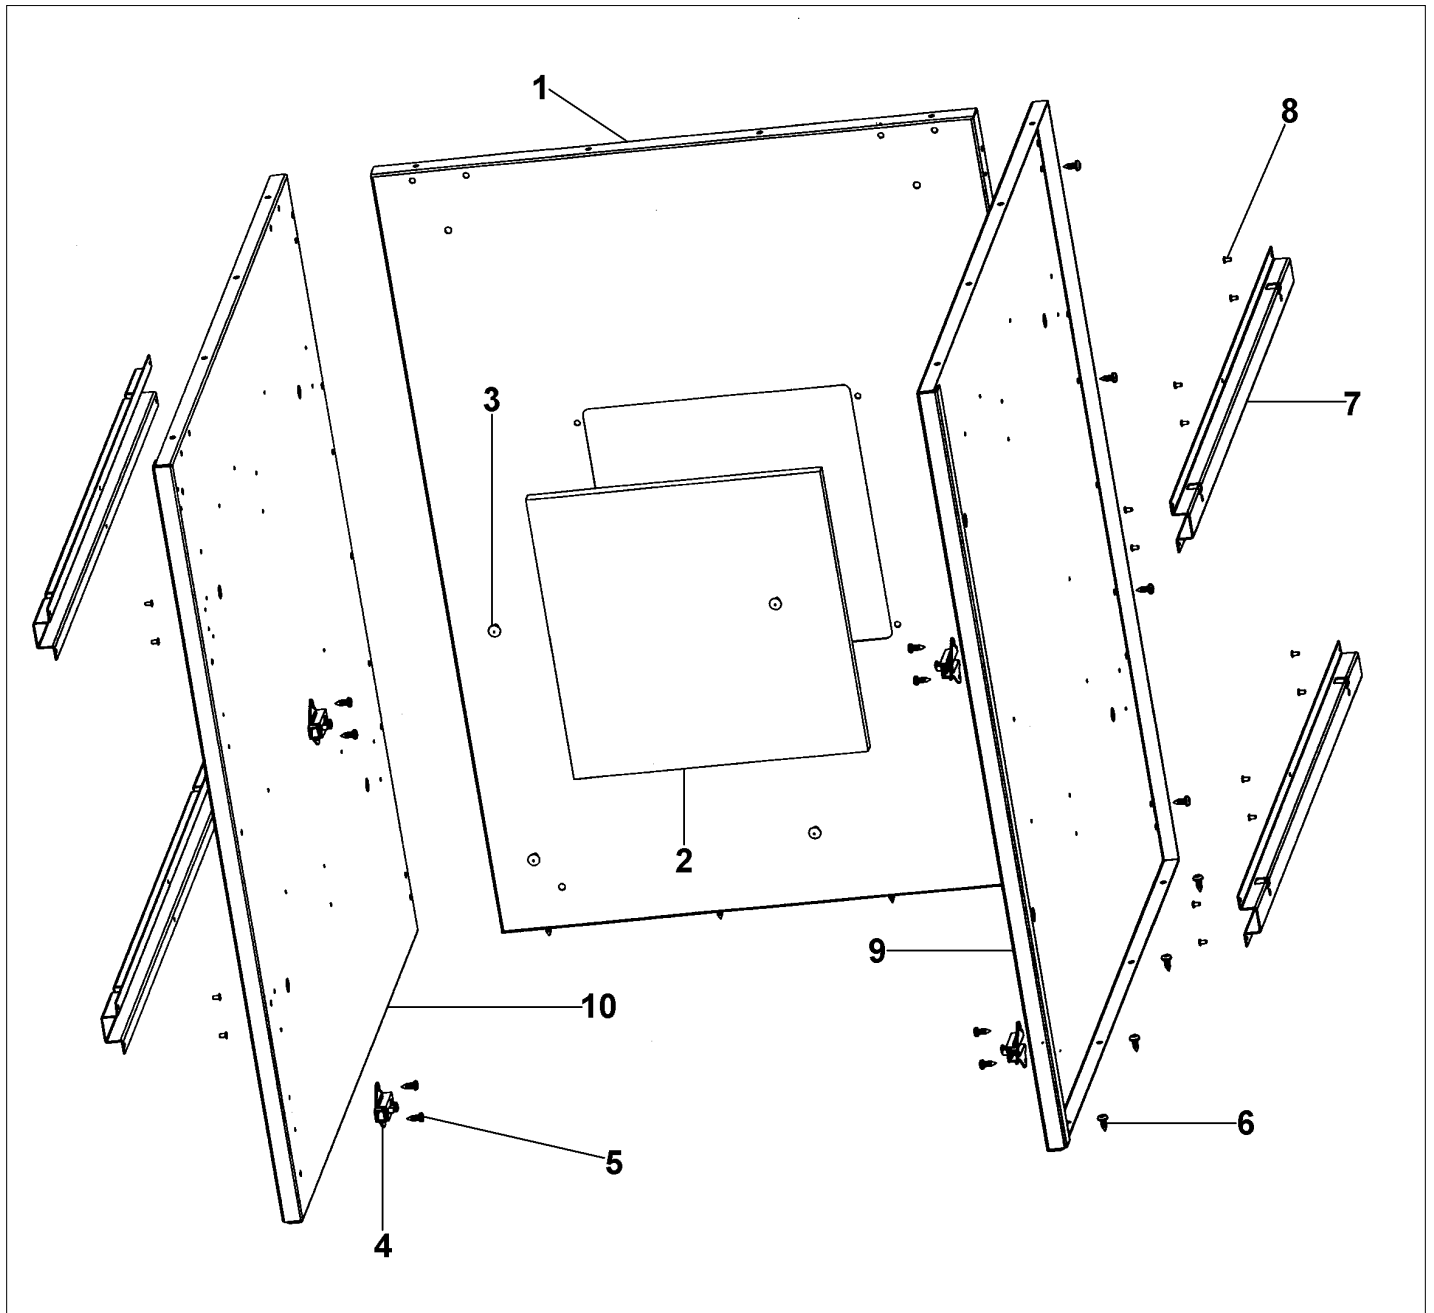

MAIN CABINET AREA

Item	Part No.	Name	Qty	Uom	NOTES
1	B20014630	REAR 24" CABINET	1	EA	NO LONGER AVAILABLE, Not available online / Call for pricing and availability
2	PK030499	SINK BASE HOLE PLATE 11.000" X 11.000"	1	EA	NO LONGER AVAILABLE, Not available online / Call for pricing and availability
3	PD020002	10 X 1/2 PH.TR.HD.SMS.	1	EA	
4	PC020173	DOOR HINGE RECEIVER (BBQ)	1	EA	
5	PD020120	8 X 1/2 TEK SHEET METAL SCREW	1	EA	
6	PD020055	' #10 X 1/2" PAN PHIL. TEK.*SS*	1	EA	
7	A20013956	MOUNT BRACKET (CABINETS)	1	EA	
8	PC040014	POP RIVOT-SS42 *SS*	1	EA	
9	B20014620	RH I/S SIDE (VBO1811)	1	EA	NO LONGER AVAILABLE, Not available online / Call for pricing and availability
10	B20014621	LH I/S SIDE (VBO1811)	1	EA	NO LONGER AVAILABLE, Not available online / Call for pricing and availability