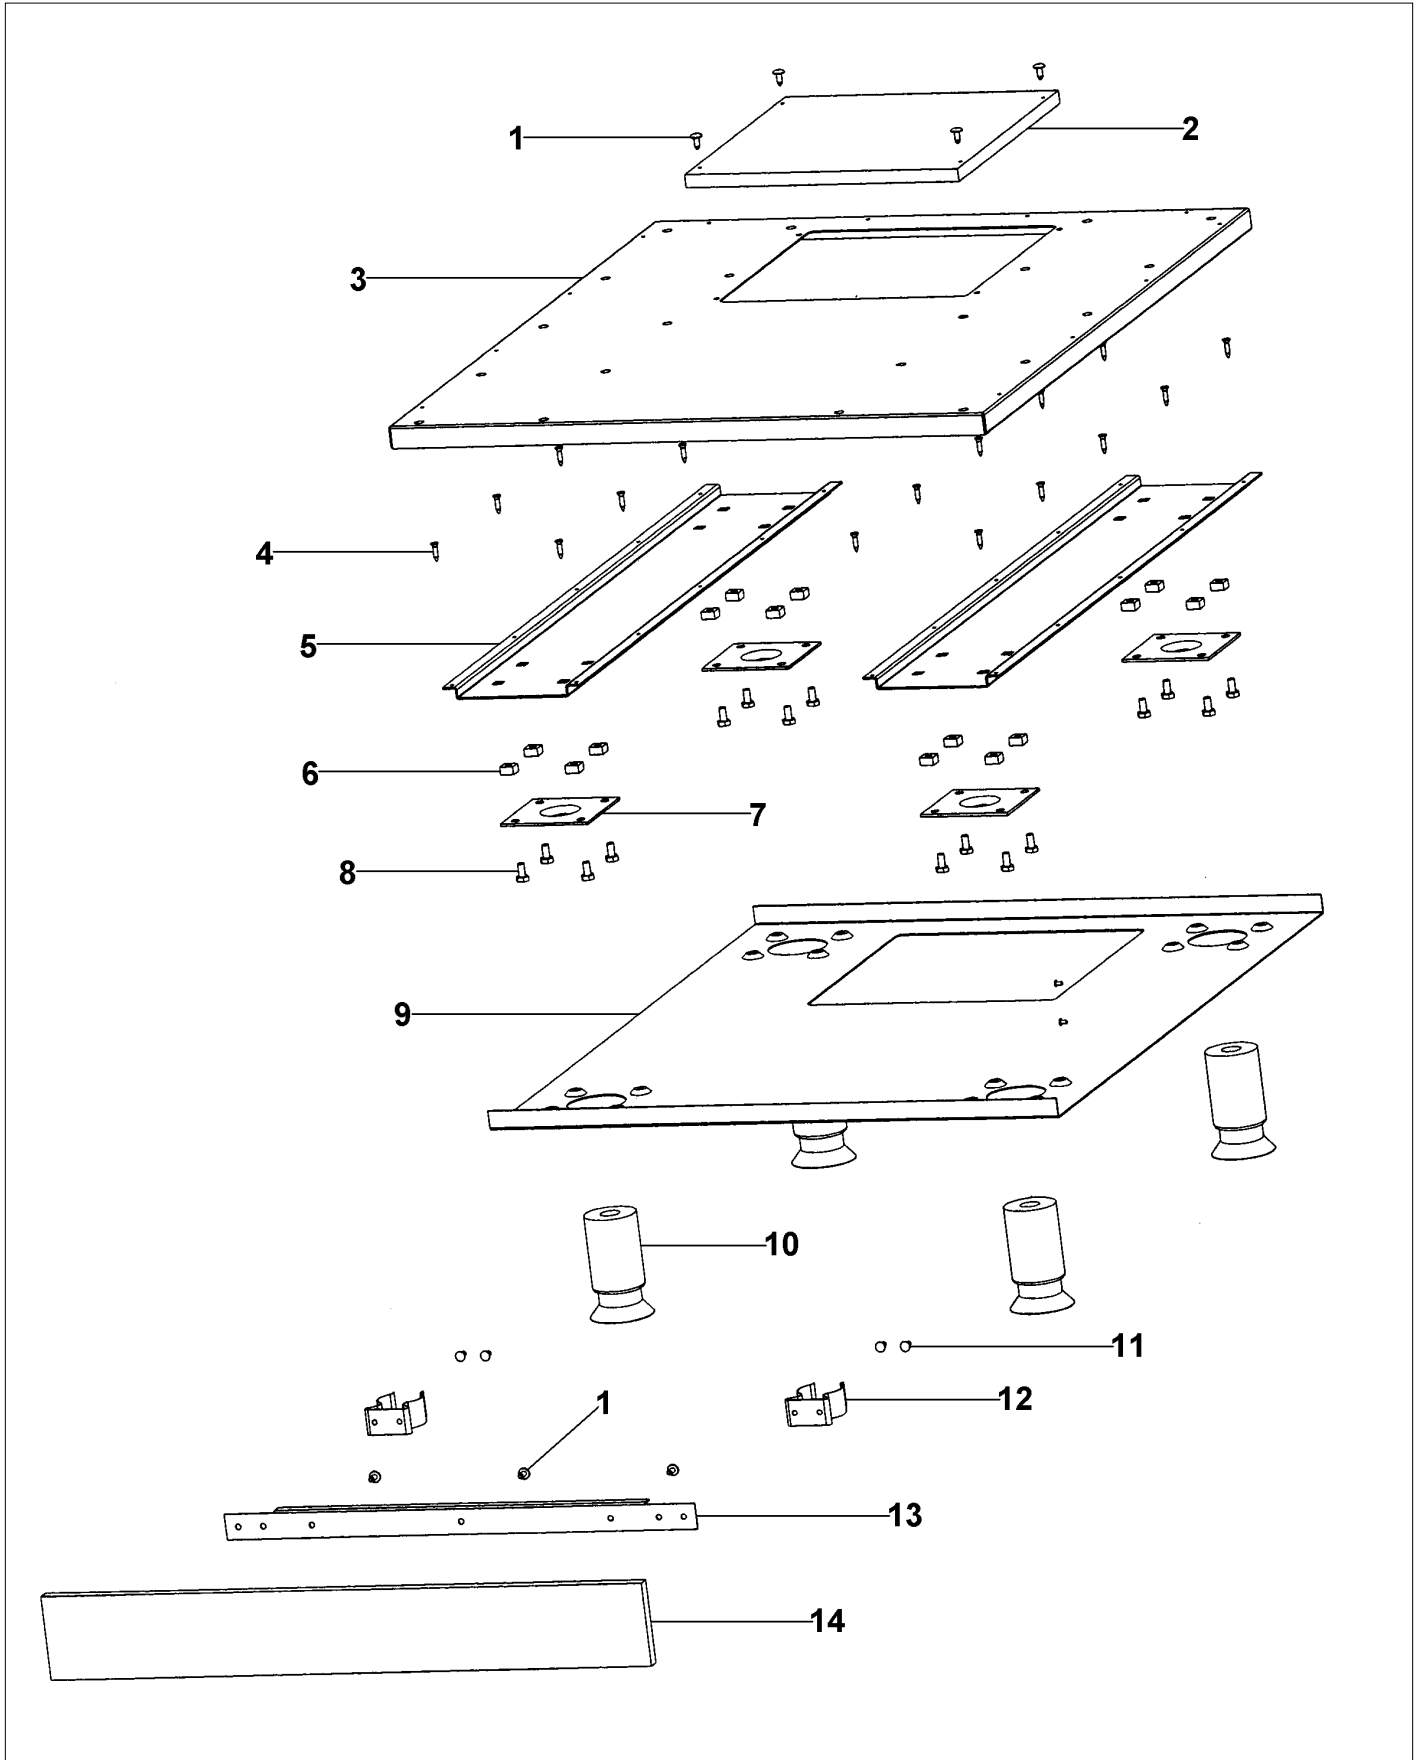

VSBO2402

LH DOOR ASSEMBLY	1
LOWER UNIT AREA	2
MAIN CABINET AREA	3
RH DOOR ASSEMBLY	4
UPPER UNIT AREA	5
Appendix A:Pages Index	A
Appendix B:Parts Index	B

LH DOOR ASSEMBLY

Item	Part No.	Name	Qty	Uom	NOTES
1	B20014640	INNER DOOR LH (VSBO24)	1	EA	NO LONGER AVAILABLE
2	PD040004	GROMMET BUMPER	1	EA	
3	B20013950	HANDLE BRACKET (VBO/VTPO18)	1	EA	
4	PD020120	8 X 1/2 TEK SHEET METAL SCREW	1	EA	
5	PD020119	8-32X3/8 PH CTR. MACH.SCREW S.S.	1	EA	
6	PC020172	DOOR HINGE (BBQ)	1	EA	
7	PD030098	8-32 HEX KEP NUT S.S.	1	EA	
8	B30014639	O/S DOOR (VSBO2402)	1	EA	
9	PD020139	#8 X 1/2" P.H. FLAT TOP TRUSS U/C #2 TYPE AB 30 SS/ BRIGHT NICKEL PLATE	1	EA	
10	PD020056	' #10-24 X 1/2" PH.TR. M.S. *SS*	1	EA	
11	PE030187	HANDLE END CAP *CHROME* OUTDOOR CABINET	1	EA	
12	PE030189	CABINET HANDLE	1	EA	
NI	G32014641SS	LH DOOR ASSEMBLY (VSBO24)	1	EA	NO LONGER AVAILABLE, Not available online / Call for pricing and availability

LOWER UNIT AREA

Item	Part No.	Name	Qty	Uom	NOTES
1	PD020002	10 X 1/2 PH.TR.HD.SMS.	1	EA	
2	PK030499	SINK BASE HOLE PLATE 11.000" X 11.000"	1	EA	NO LONGER AVAILABLE, Not available online / Call for pricing and availability
3	B20014628	MAIN BOTTOM 24" CABINET	1	EA	NO LONGER AVAILABLE, Not available online / Call for pricing and availability
4	PD020061	' #8 X 3/4 FLAT HD TEK. *SS*	1	EA	
5	A20013935	LEG BRACE (VQBO3021)	1	EA	NO LONGER AVAILABLE, Not available online / Call for pricing and availability
6	PD030043	1/4-20 CAGE NUT SS	1	EA	
7	PC030007	LEG PLATE - 3/4" THREADED HOLE	1	EA	
8	PD010006	HEX HD. BOLT - 1/4-20 X 1/2	1	EA	
9	B20014629	BOTTOM COVER 24" CABINET	1	EA	NO LONGER AVAILABLE, Not available online / Call for pricing and availability
10	PC030017	4" LEG ASSY	1	EA	
11	PC040003	POP RIVET - SB64 3/16"DIA.X 3/8"	1	EA	
12	PD030002	LOWER ACC PAN SPRING CLAMP (SYWE1)	1	EA	
13	A20014682	KICK PLATE MOUNT BRKT (VBP24)	1	EA	
14	PK030483	24" KICK PLATE 24.125" X 3.250"	1	EA	