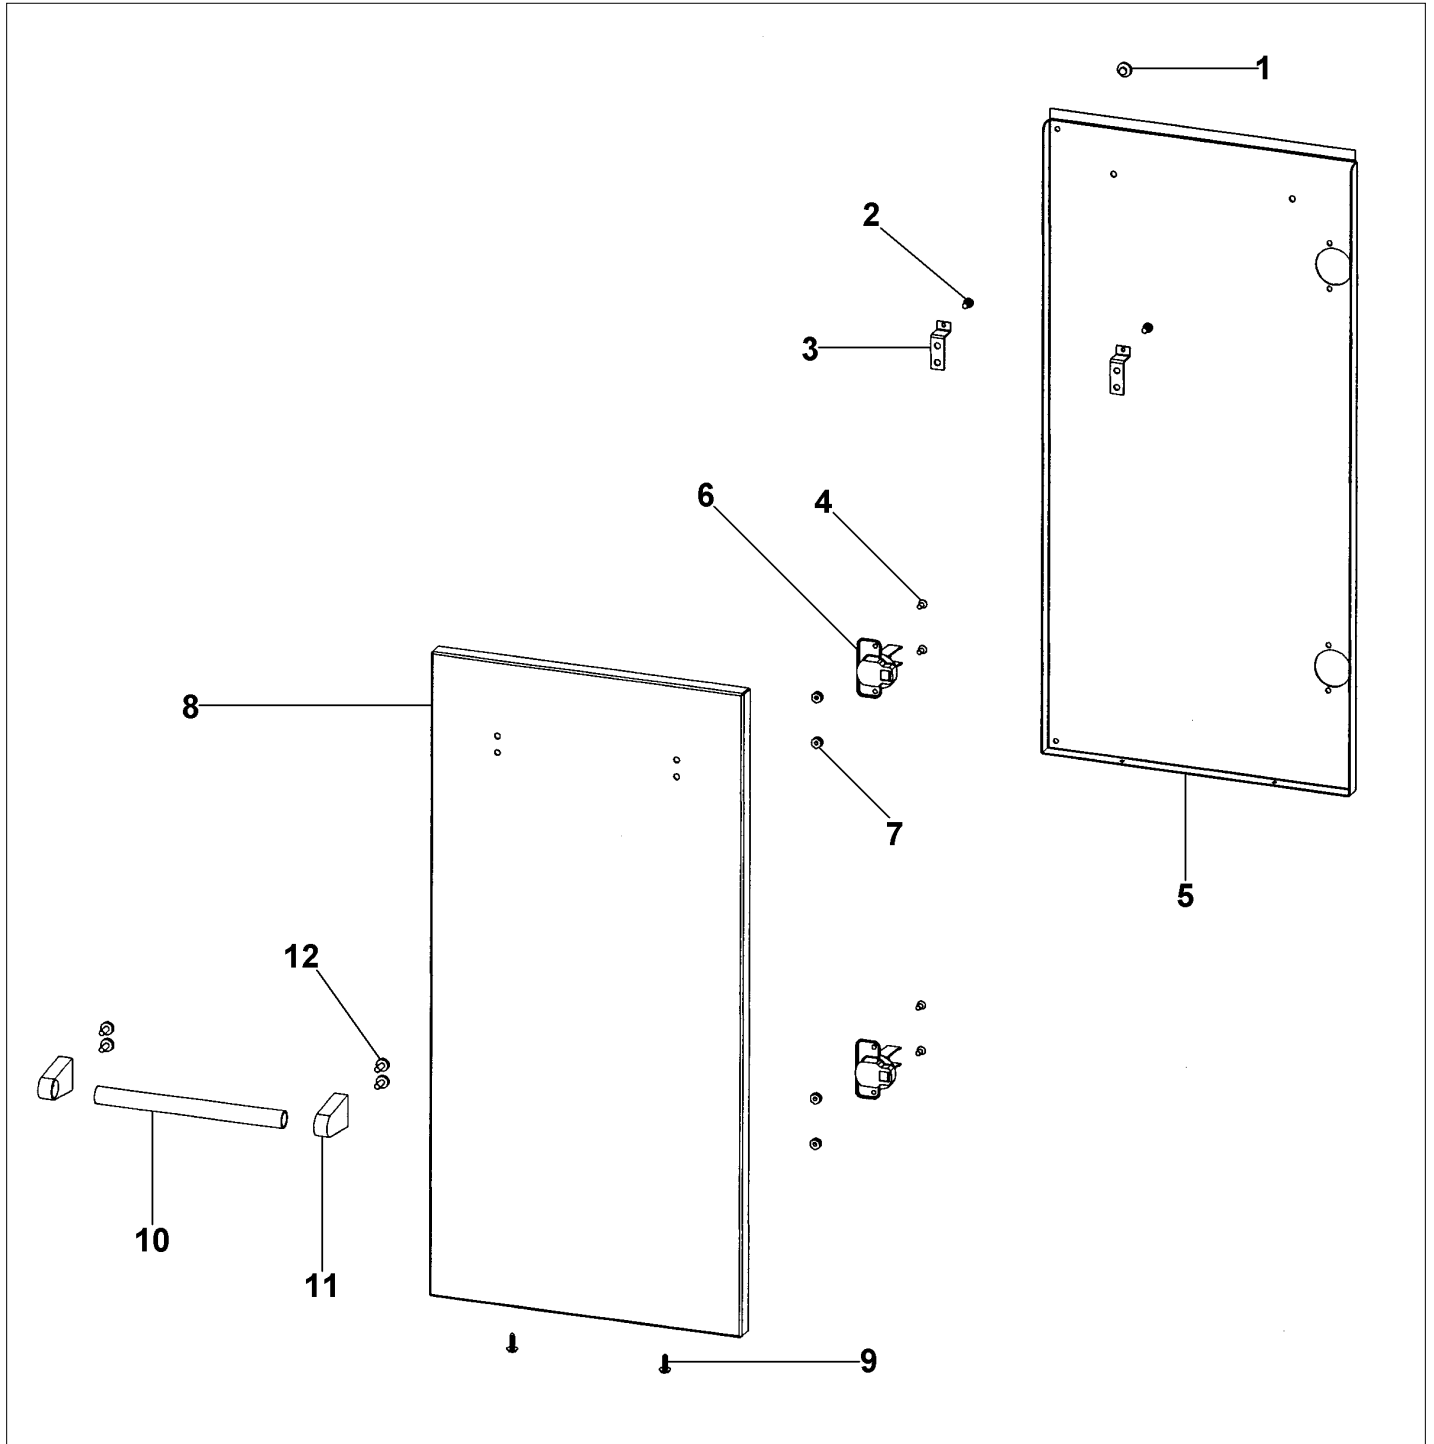

RH DOOR ASSEMBLY

Item	Part No.	Name	Qty	Uom	NOTES
1	PD040004	GROMMET BUMPER	1	EA	
2	PD020120	8 X 1/2 TEK SHEET METAL SCREW	1	EA	
3	B20013950	HANDLE BRACKET (VBO/VTPO18)	1	EA	
4	PD020119	8-32X3/8 PH CTR. MACH.SCREW S.S.	1	EA	
5	B20014642	INNER DOOR RH (VSBO24)	1	EA	NO LONGER AVAILABLE
6	PC020172	DOOR HINGE (BBQ)	1	EA	
7	PD030098	8-32 HEX KEP NUT S.S.	1	EA	
8	B30014649	OUTER DOOR TOP DRAWER (VSBO3602)	1	EA	NO LONGER AVAILABLE
9	PD020139	#8 X 1/2" P.H. FLAT TOP TRUSS U/C #2 TYPE AB 30 SS/ BRIGHT NICKEL PLATE	1	EA	
10	PE030189	CABINET HANDLE	1	EA	
11	PE030187	HANDLE END CAP *CHROME* OUTDOOR CABINET	1	EA	
12	PD020056	' #10-24 X 1/2" PH.TR. M.S. *SS*	1	EA	
NI	G32014643SS	DOOR ASSEMBLY RH (VSBO24)	1	EA