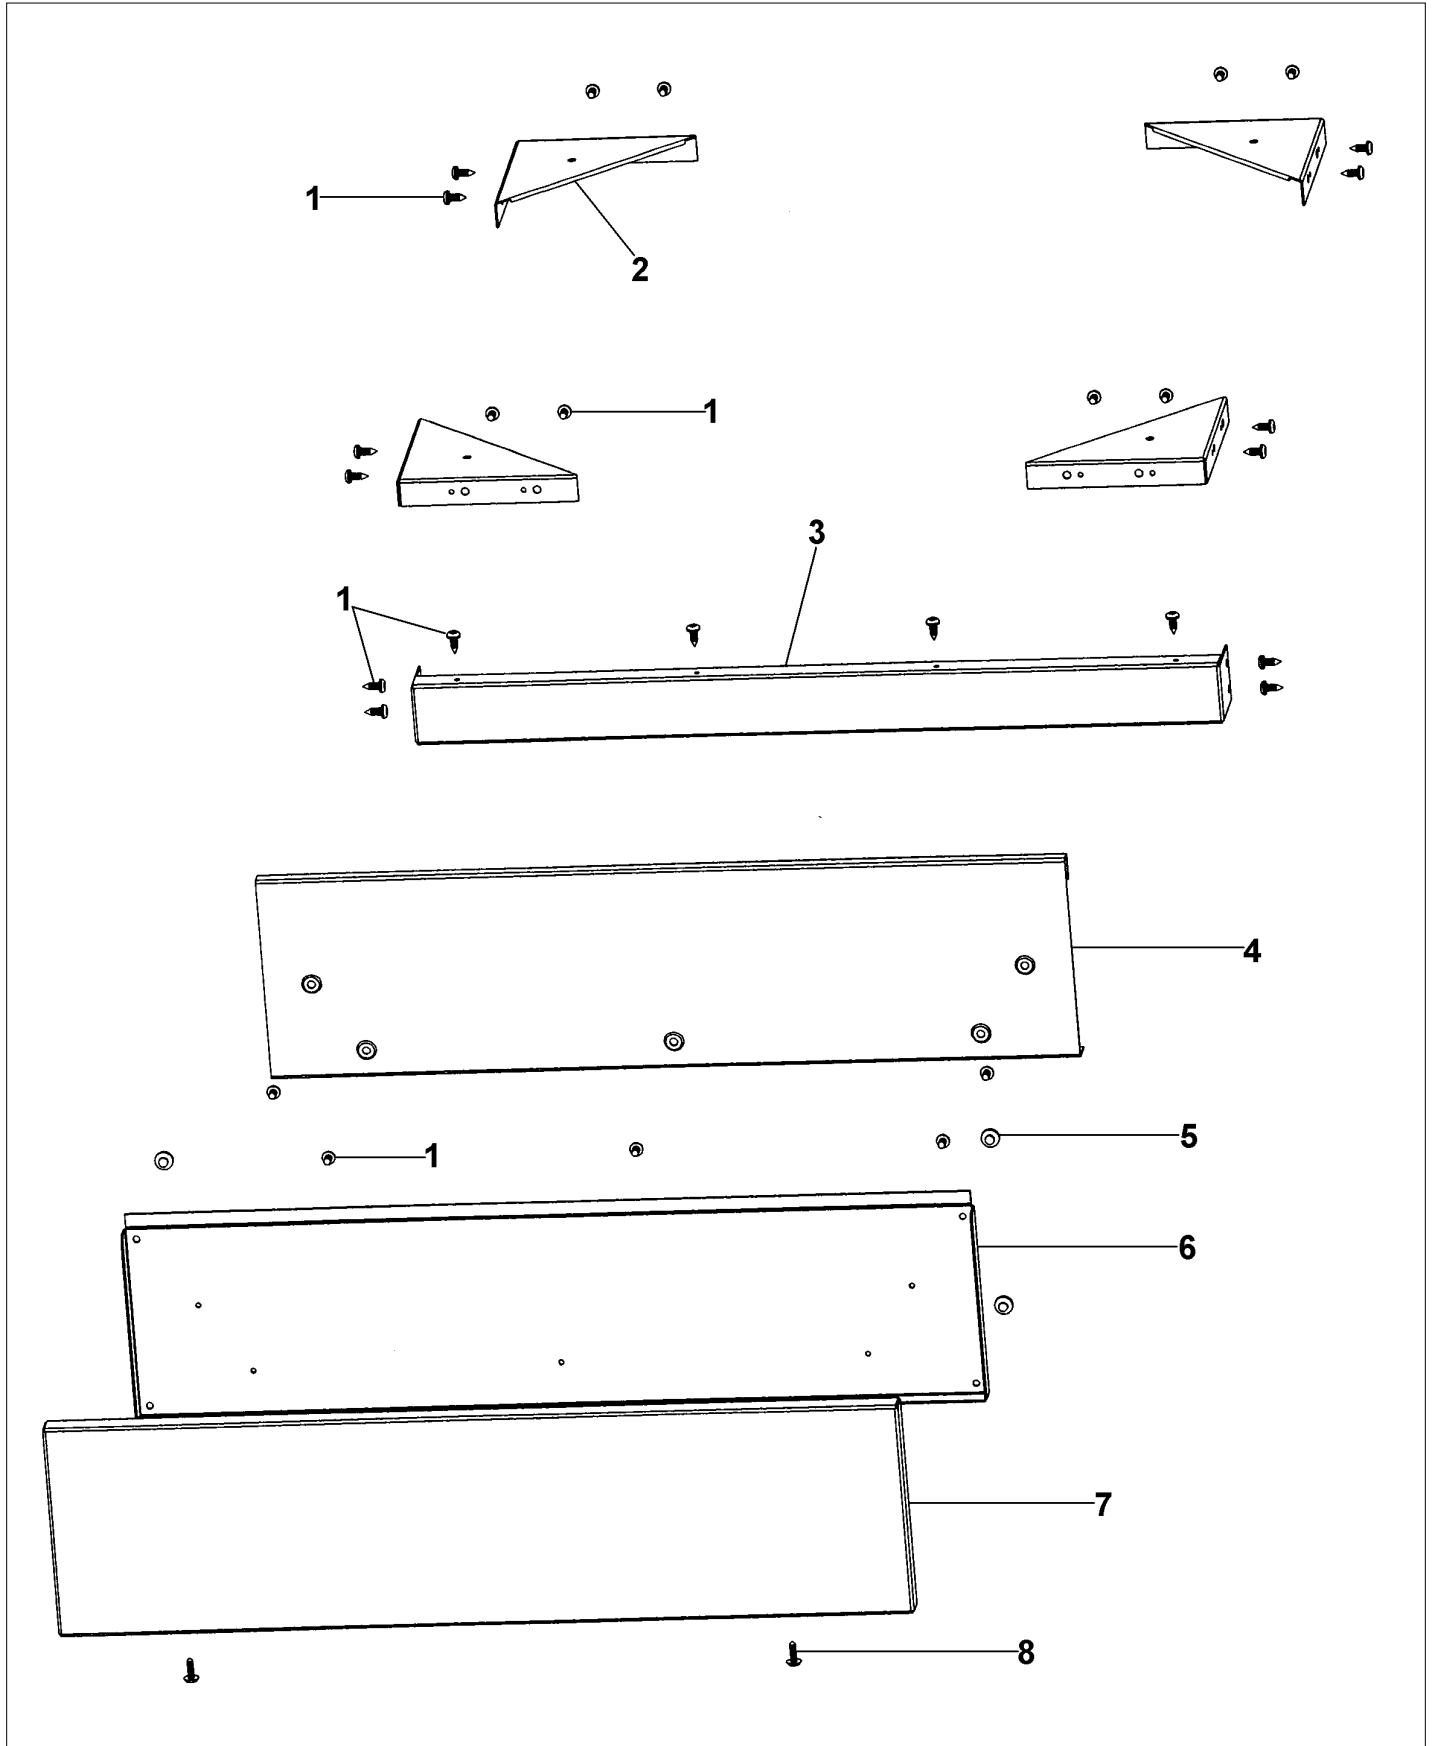

UPPER UNIT AREA

Item	Part No.	Name	Qty	Uom	NOTES
1	PD020055	' #10 X 1/2" PAN PHIL. TEK.*SS*	1	EA	
2	B20014638	TOP CORNER BRACE	1	EA	NO LONGER AVAILABLE, Not available online / Call for pricing and availability
3	B20014645	DRAWER DIVIDER (VSBO2402)	1	EA	NO LONGER AVAILABLE, Not available online / Call for pricing and availability
4	B20014636	TOP DRAWER MOUNT BRKT 24" CABINET	1	EA	NO LONGER AVAILABLE, Not available online / Call for pricing and availability
5	PD040004	GROMMET BUMPER	1	EA	
6	B20014647	TOP INNER DRAWER DOOR (VSBO2402)	1	EA	NO LONGER AVAILABLE
7	B30014646	TOP OUTER DRAWER DOOR (VSBO2402)	1	EA	NO LONGER AVAILABLE
8	PD020139	#8 X 1/2" P.H. FLAT TOP TRUSS U/C #2 TYPE AB 30 SS/ BRIGHT NICKEL PLATE	1	EA