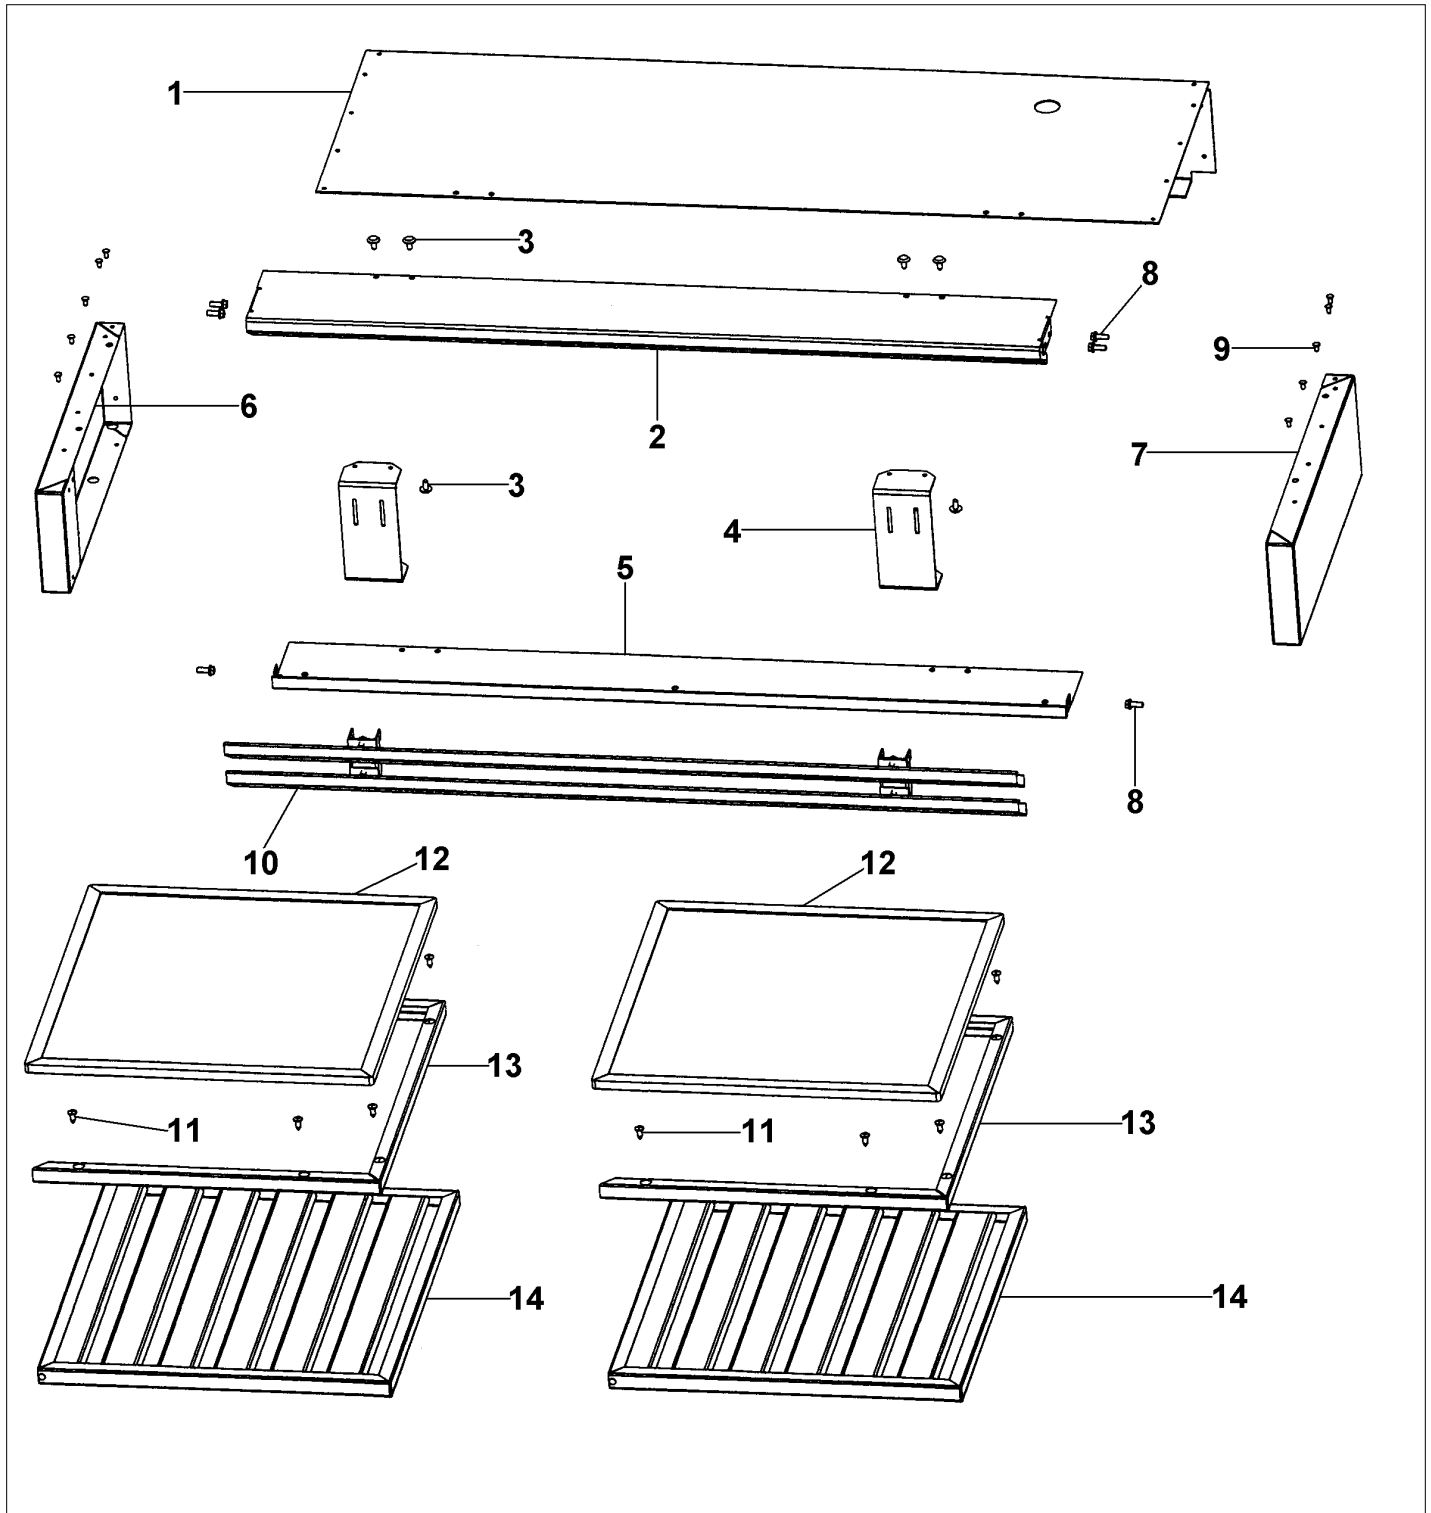

**VRK36**

|                              |   |
|------------------------------|---|
| UNIT COMPONENTS .....        | 1 |
| Appendix A:Pages Index ..... | A |
| Appendix B:Parts Index ..... | B |

UNIT COMPONENTS

| Item      | Part No.   | Name                                    | Qty | Uom | NOTES   |
|-----------|------------|---|-----|-----|---|
| 1         | A20010234  | TOP/REAR (VRK36)                        | 1   | EA  | NO LONGER AVAILABLE, Not available online / Call for pricing and availability |
| 2         | B20010233  | TOP LOUVER (VRK36)                      | 1   | EA  | NO LONGER AVAILABLE   |
| 3         | PD020032   | SRW-8(A)X3/8"PH.WFR HD 7/16DIA*NICL     | 1   | EA  |   |
| 4         | A20010225  | MIDDLE LOUVER MOUNT BRKT                | 1   | EA  | NO LONGER AVAILABLE   |
| 5         | B20010231  | BOTTOM LOUVER (VRK36)                   | 1   | EA  | NO LONGER AVAILABLE   |
| 6         | B20010224  | LH SIDE (VRK30/36)                      | 1   | EA  | NO LONGER AVAILABLE   |
| 7         | B20010223  | RH SIDE (VRK30/36)                      | 1   | EA  | Not available online / Call for pricing and availability                      |
| 8         | M0220417   | SCREW-TC                                | 1   | EA  |   |
| 9         | PC040010   | POP RIVET (.063/GR -.125) GAMD42-A      | 1   | EA  |   |
| 10        | G30010257  | MIDDLE LOUVER ASSEMBLY (VRK36)          | 1   | EA  |   |
| 11        | PD020100   | #8 X 7/16 PHILLIP HD KNIFE SCREW        | 1   | EA  |   |
| 12        | CFV13      | REPLACEMENT CHARCOAL FILTERS (VRK30/36) | 1   | EA  |   |
| 13        | 011632-000 | UPPER CHARCOAL FILTER CHANNEL           | 1   | EA  |   |
| Not Shown | 011633-000 | LOWER CHARCOAL FILTER CHANNEL           | 1   | EA  |   |
| 14        | N/A        | BAFFLE FILTER ASSEMBLY                  | 1   | EA  |   |
| Not Shown | NOTE       | (PART OF HOOD AND NOT VRK)              |     | EA  |   |