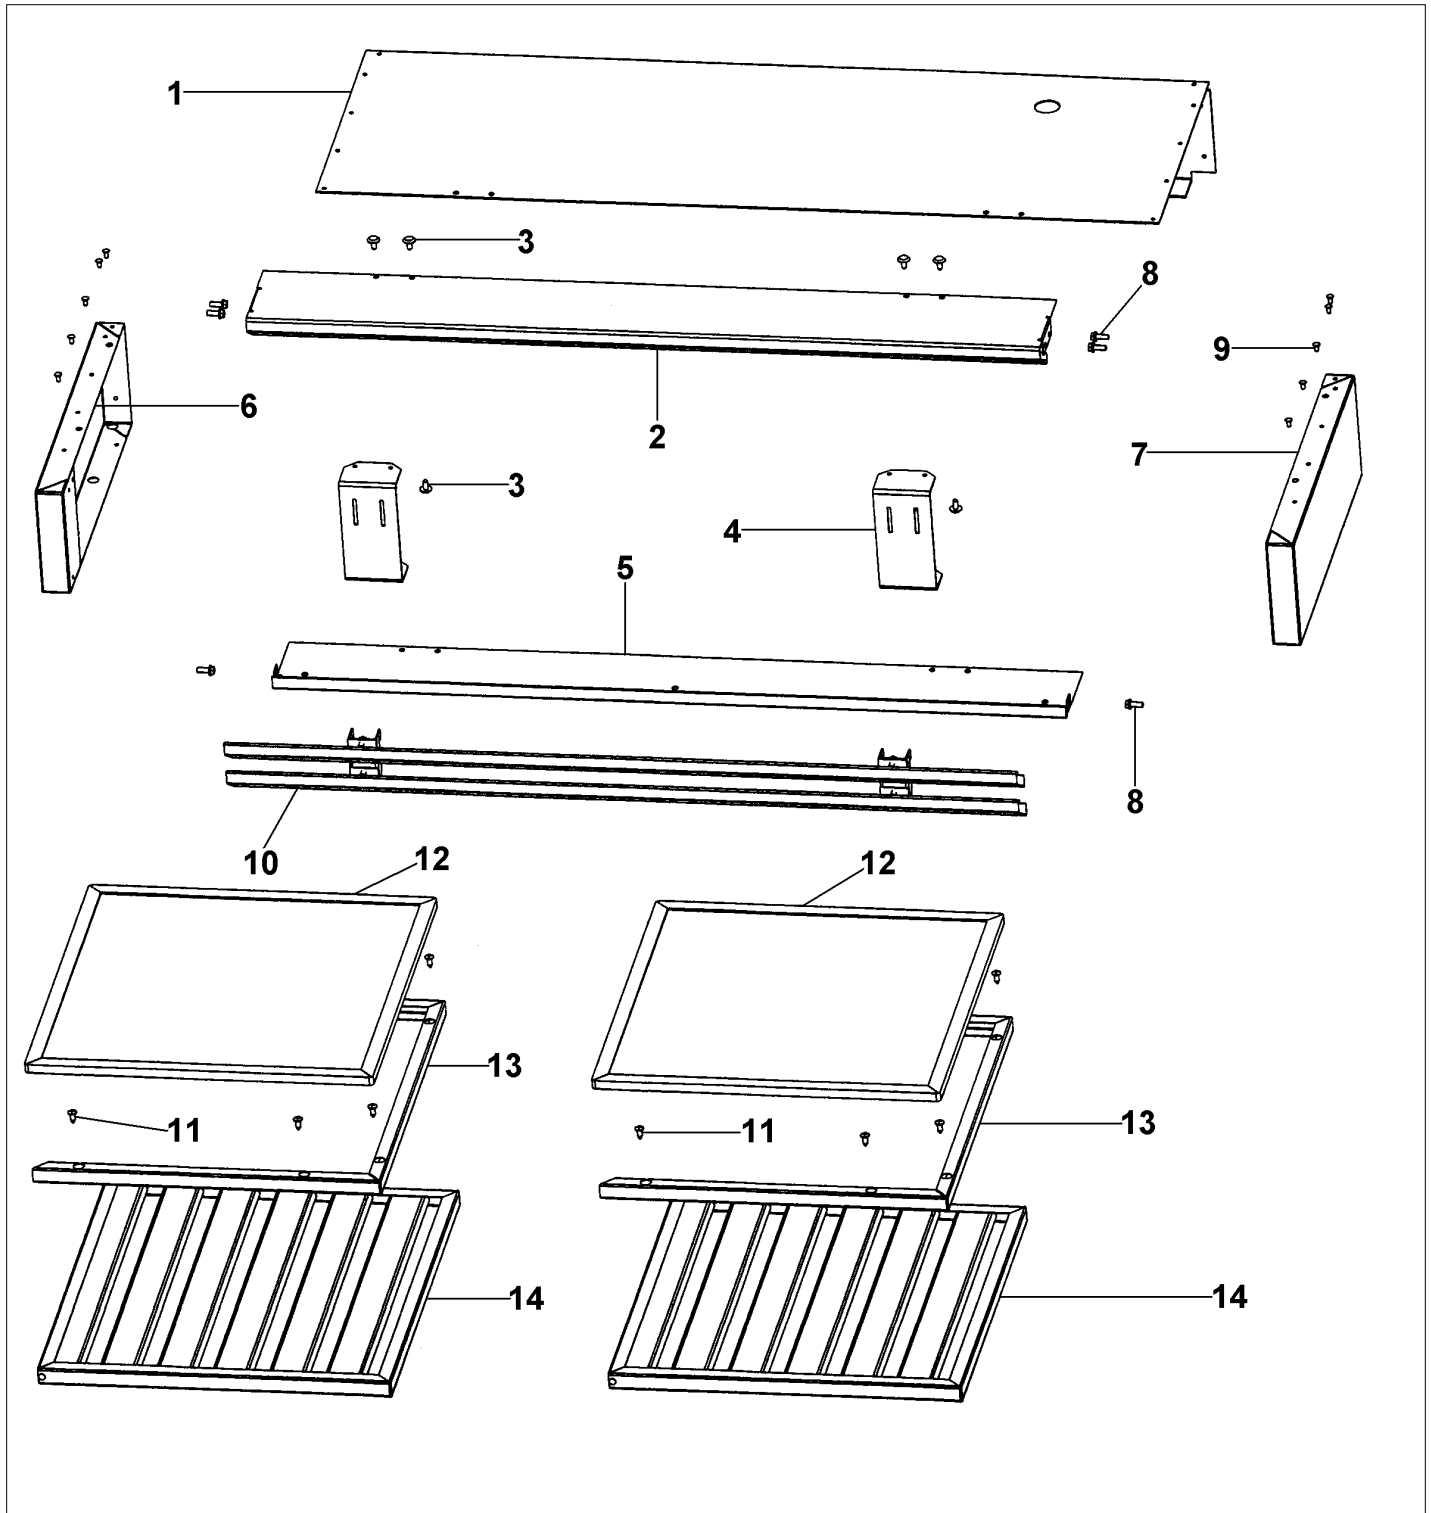

RATING LABEL LOCATION

UNIT COMPONENTS

| Item      | Part No.  | Name                                | Qty | Uom | NOTES   |
|-----------|-----------|-------------------------------------|-----|-----|---|
| 1         | A20013407 | TOP/REAR (VRK24)                    | 1   | EA  | NO LONGER AVAILABLE, Not available online / Call for pricing and availability |
| 2         | B20013406 | TOP LOUVER (VRK24)                  | 1   | EA  | NO LONGER AVAILABLE, Not available online / Call for pricing and availability |
| 3         | PD020032  | SRW-8(A)X3/8"PH.WFR HD 7/16DIA*NICL | 1   | EA  |   |
| 4         | A20010225 | MIDDLE LOUVER MOUNT BRKT            | 1   | EA  | NO LONGER AVAILABLE   |
| 5         | B20013404 | BOTTOM LOUVER (VRK24)               | 1   | EA  | NO LONGER AVAILABLE, Not available online / Call for pricing and availability |
| 6         | B20010224 | LH SIDE (VRK30/36)                  | 1   | EA  | NO LONGER AVAILABLE   |
| 7         | B20010223 | RH SIDE (VRK30/36)                  | 1   | EA  | Not available online / Call for pricing and availability                      |
| 8         | M0220417  | SCREW-TC                            | 1   | EA  |   |
| 9         | PC040010  | POP RIVET (.063/GR -.125) GAMD42-A  | 1   | EA  |   |
| 10        | G30013408 | MIDDLE LOUVER ASSEMBLY (VRK24)      | 1   | EA  | NO LONGER AVAILABLE   |
| 11        | PD020100  | #8 X 7/16 PHILLIP HD KNIFE SCREW    | 1   | EA  |   |
| 12        | CFV11     | CHARCOAL FILTER ASSEMBLY            | 1   | EA  |   |
| 13        | B20013441 | FILTER CHANNEL VRK24                | 1   | EA  | Not available online / Call for pricing and availability                      |
| 14        | N/A       | BAFFLE FILTER ASSEMBLY              | 1   | EA  |   |
| Not Shown | NOTE      | (PART OF HOOD AND NOT VRK)          |     | EA  |   |