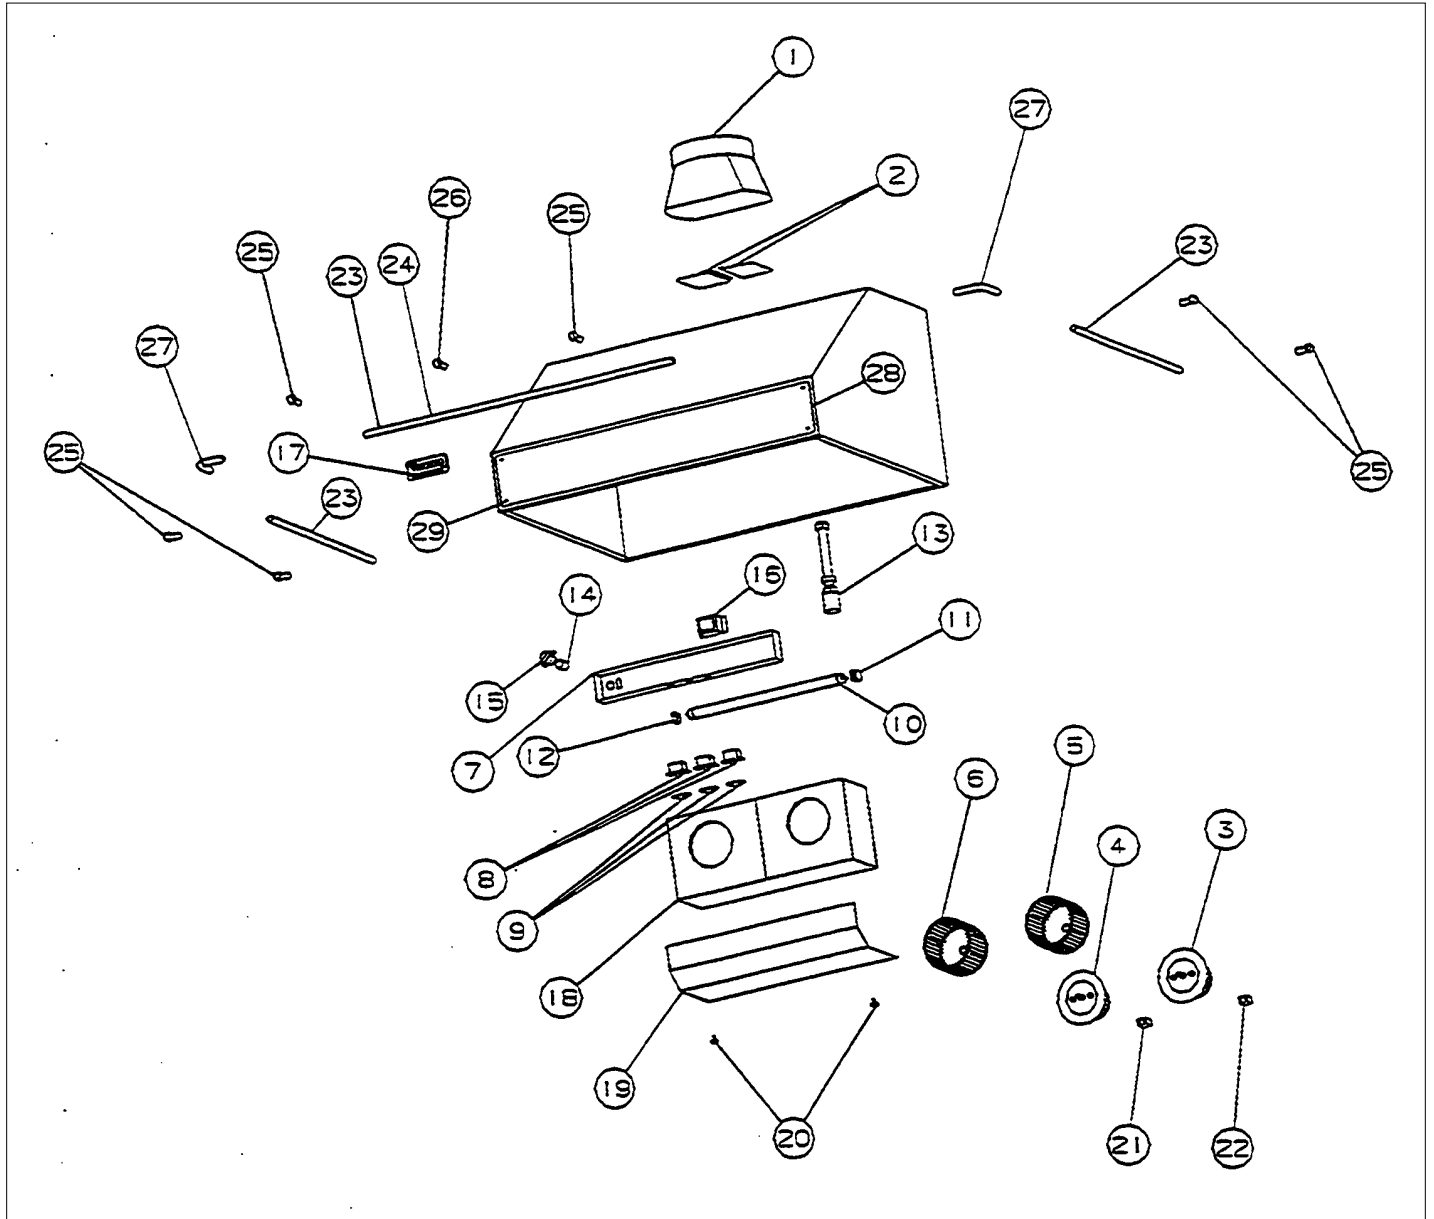

VRHW480

VRHW 480	1
Appendix A:Pages Index	A
Appendix B:Parts Index	B

Item	Part No.	Name	Qty	Uom	NOTES
1	PV110001	DUCT TRANSITION (VRHW/VRH)		EA	
2	PV110015	BACK DRAFT DAMPER (VRHW/VRH)		EA	NO LONGER AVAILABLE
3	PV110003	BLOWER MOTOR-R.H.(WHITE) P1301-1		EA	
NI	067173-000	ADAPTER (AMP PLUG/TWO PRONG PLUG)		EA	
4	PV110004	BLOWER MOTOR - LH (RED) P-1302		EA	
NI	067173-000	ADAPTER (AMP PLUG/TWO PRONG PLUG)		EA	
5	PV110005	BLOWER WHEEL- LH (WHITE)		EA	
6	PV110006	BLOWER WHEEL- LH (RED)		EA	
7	PV110007	LIGHT ASSEMBLY (COMPLETE) P-1016		EA	
8	PV120001	SLIDE SWITCH		EA	
9	PV100001	GLAMOUR CAPS (FOR SLIDE SWITCH)		EA	NO LONGER AVAILABLE
10	PV110008	FLUORESCENT LAMP		EA	
11	PV100023	FLUORESCENT LAMP SOCKET-R.H.		EA	
12	PV100024	FLUORESCENT LAMP SOCKET-L.H.		EA	
13	PV100002	HEAT LAMP SOCKET (OPTIONAL)		EA	NO LONGER AVAILABLE
14	PV120002	STARTER		EA	
15	PV100003	STARTER SOCKET		EA	
16	PV120003	BALLAST (SP2)		EA	
17	PE010020	LOGO - PROFESSIONAL - VRTR, *BK* ASSY		EA	
Not Shown	PE010019	LOGO - PROFESSIONAL - VRTR, *WH*		EA	
Not Shown	PE010056	2" LOGO/VIKING "PROF" *BK**BR*		EA	NO LONGER AVAILABLE
Not Shown	PE010055	2" LOGO/VIKING "PROF" *WH**BR*		EA	NO LONGER AVAILABLE
18	PV110009AL	BLOWER HOUSING (FRONT) *ALMOND*		EA	NO LONGER AVAILABLE
Not Shown	PV110009BK	BLOWER HOUSING (FRONT) *BLACK*		EA	NO LONGER AVAILABLE