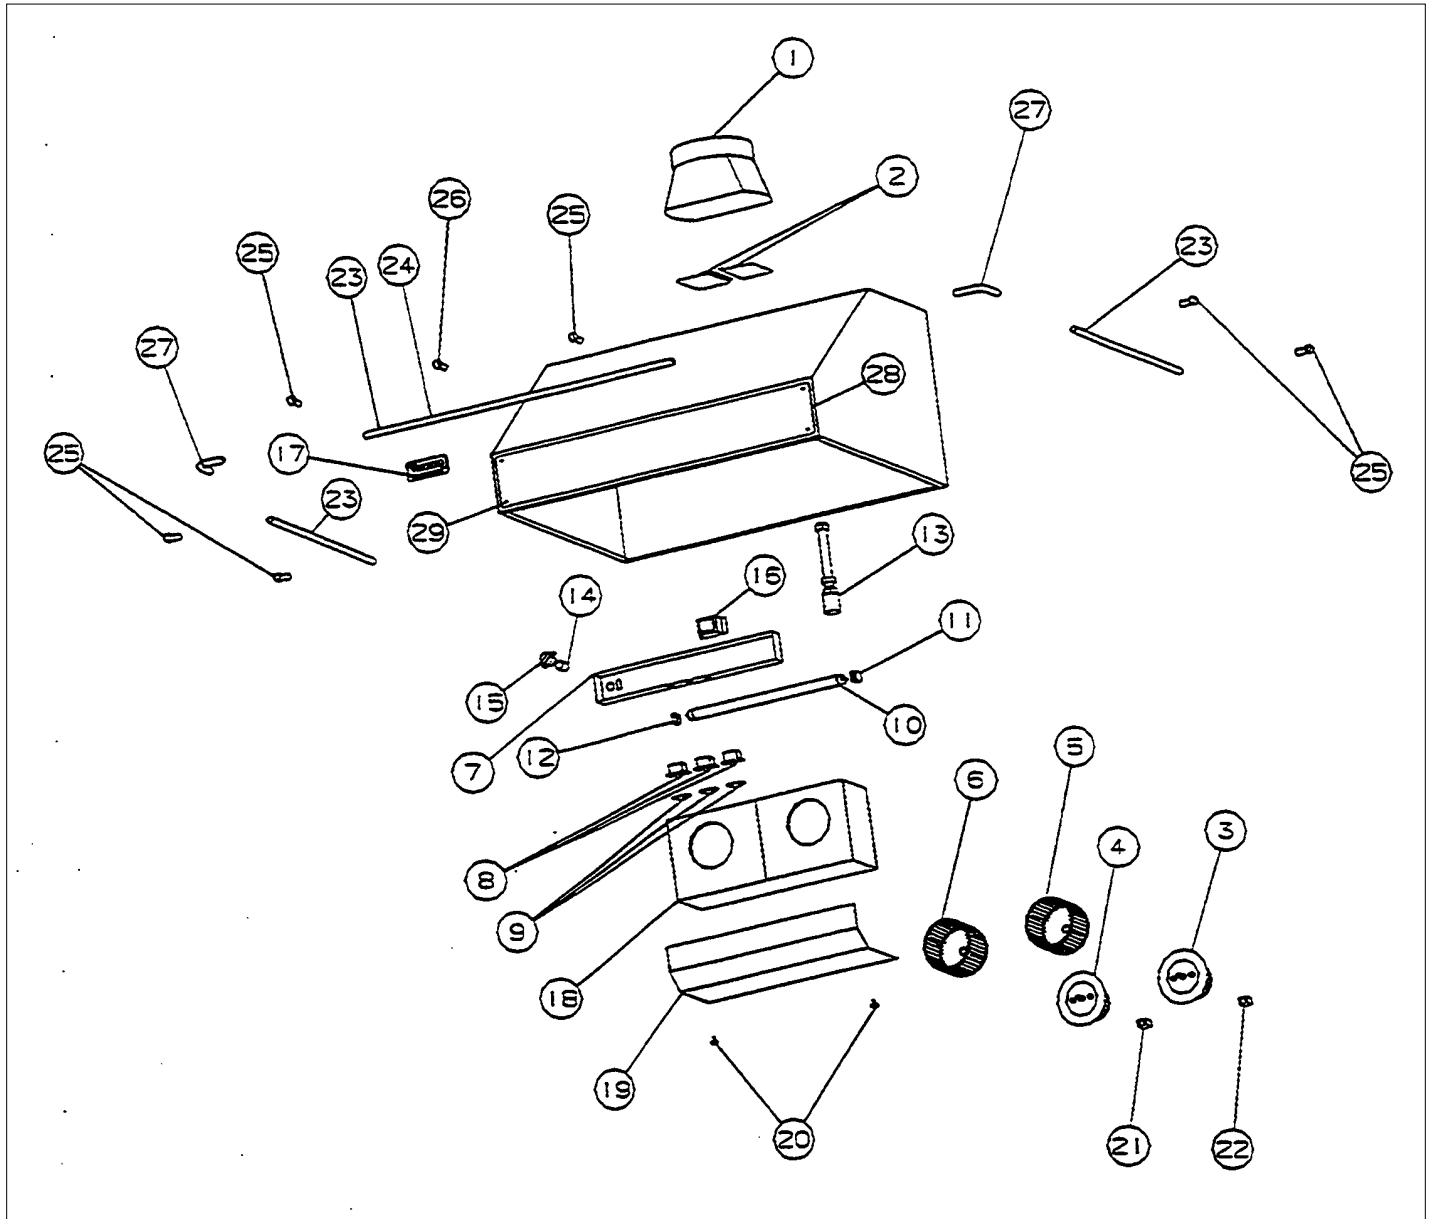

VRHW480

VRHW 480	1
Appendix A:Pages Index	A
Appendix B:Parts Index	B

Item	Part No.	Name	Qty	Uom	NOTES
1	PV110001	DUCT TRANSITION (VRHW/VRH)		EA	
2	PV110015	BACK DRAFT DAMPER (VRHW/VRH)		EA	NO LONGER AVAILABLE
3	PV110003	BLOWER MOTOR-R.H.(WHITE) P1301-1		EA	
NI	067173-000	ADAPTER (AMP PLUG/TWO PRONG PLUG)		EA	
4	PV110004	BLOWER MOTOR - LH (RED) P-1302		EA	
NI	067173-000	ADAPTER (AMP PLUG/TWO PRONG PLUG)		EA	
5	PV110005	BLOWER WHEEL- LH (WHITE)		EA	
6	PV110006	BLOWER WHEEL- LH (RED)		EA	
7	PV110007	LIGHT ASSEMBLY (COMPLETE) P-1016		EA	
8	PV120001	SLIDE SWITCH		EA	
9	PV100001	GLAMOUR CAPS (FOR SLIDE SWITCH)		EA	NO LONGER AVAILABLE
10	PV110008	FLUORESCENT LAMP		EA	
11	PV100023	FLUORESCENT LAMP SOCKET-R.H.		EA	
12	PV100024	FLUORESCENT LAMP SOCKET-L.H.		EA	
13	PV100002	HEAT LAMP SOCKET (OPTIONAL)		EA	NO LONGER AVAILABLE
14	PV120002	STARTER		EA	
15	PV100003	STARTER SOCKET		EA	
16	PV120003	BALLAST (SP2)		EA	
17	PE010020	LOGO - PROFESSIONAL - VRTR, *BK* ASSY		EA	
Not Shown	PE010019	LOGO - PROFESSIONAL - VRTR, *WH*		EA	
Not Shown	PE010056	2" LOGO/VIKING "PROF" *BK**BR*		EA	NO LONGER AVAILABLE
Not Shown	PE010055	2" LOGO/VIKING "PROF" *WH**BR*		EA	NO LONGER AVAILABLE
18	PV110009AL	BLOWER HOUSING (FRONT) *ALMOND*		EA	NO LONGER AVAILABLE
Not Shown	PV110009BK	BLOWER HOUSING (FRONT) *BLACK*		EA	NO LONGER AVAILABLE