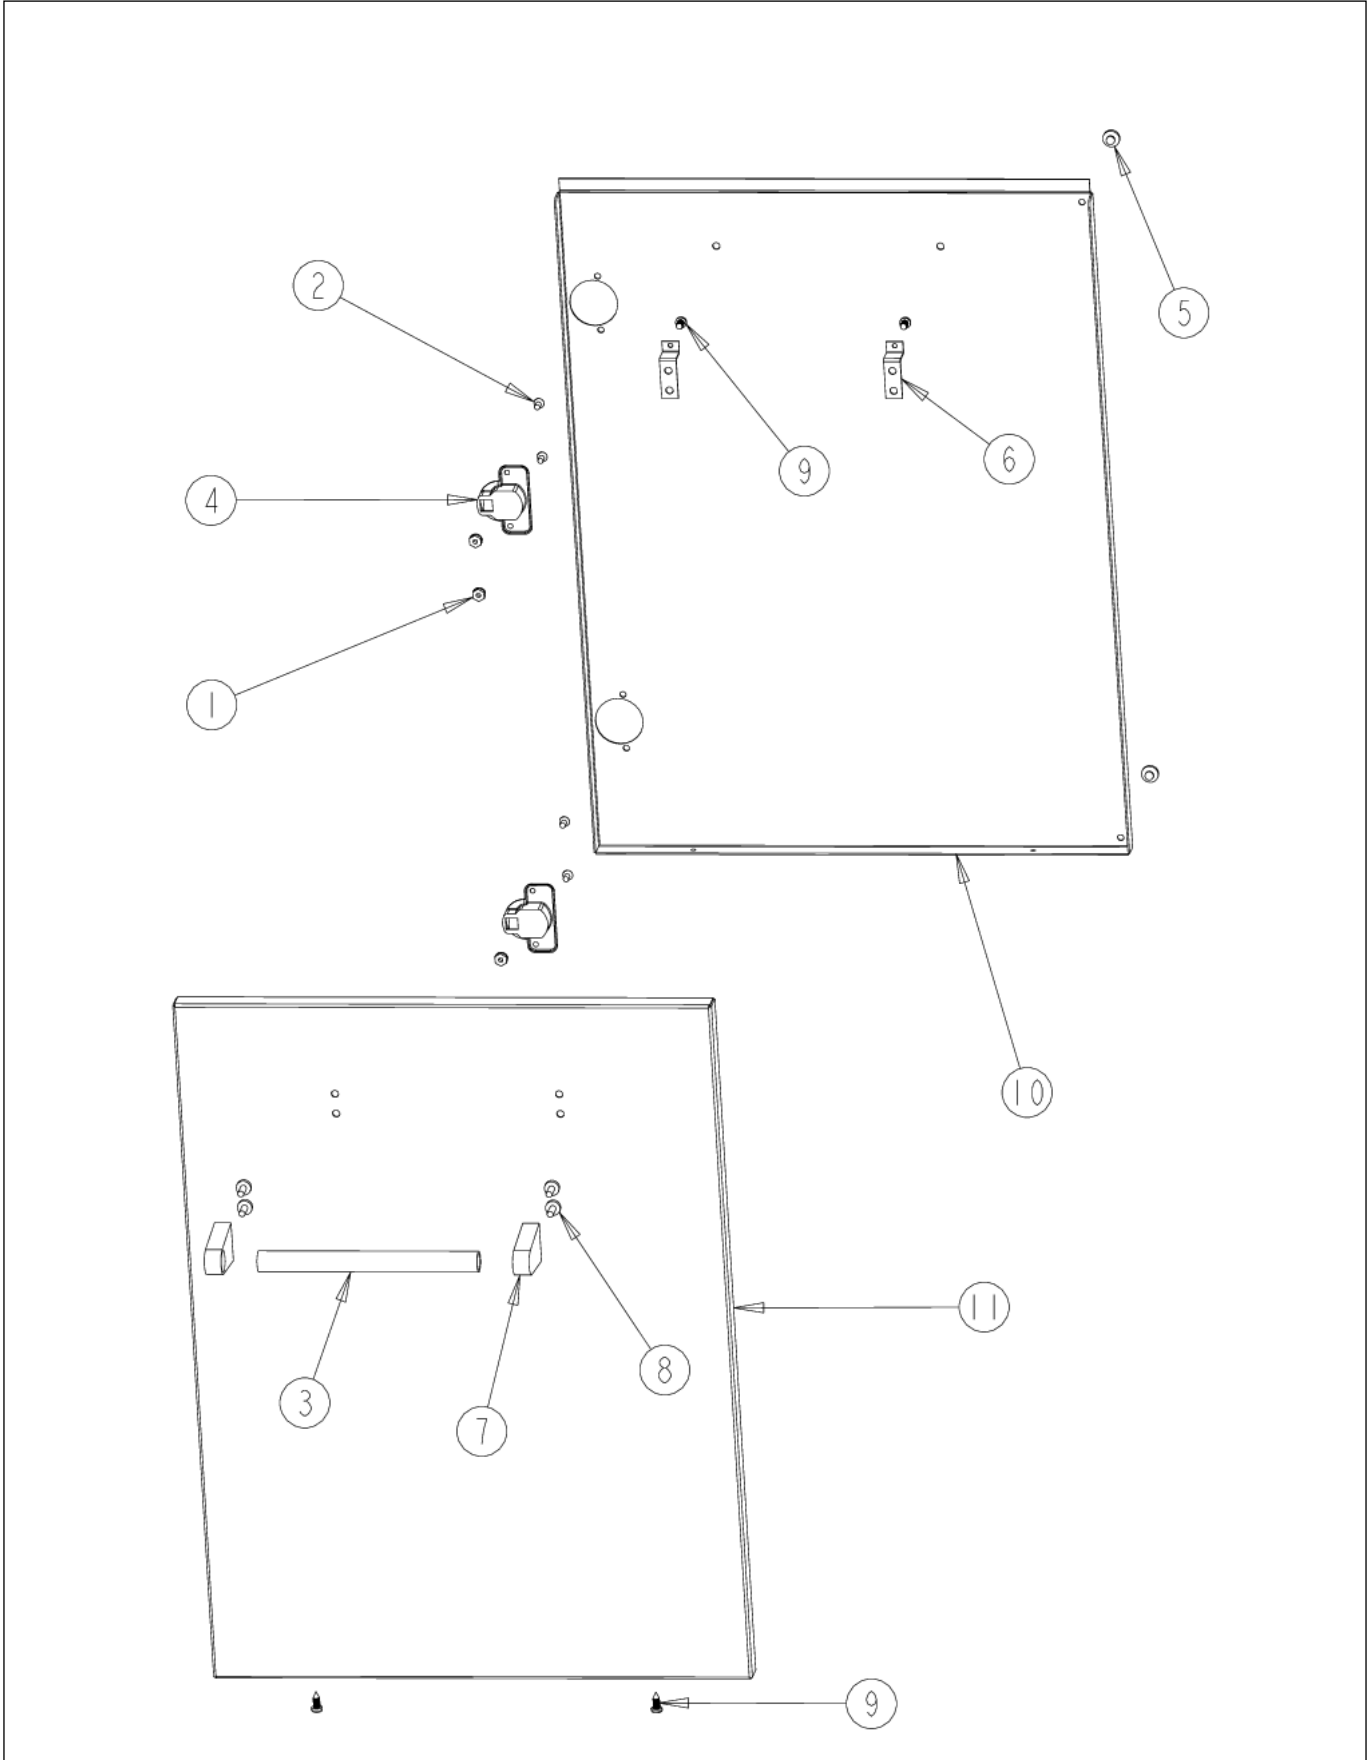

VQBO5322

DOOR AREA MAIN CABINET AREA	1
DRAWER AREA MAIN CABINET AREA	2
DRAWER ASSEMBLY	3
LH DOOR ASSEMBLY	4
LOWER AREA	5
RH DOOR ASSEMBLY	6
Appendix A:Pages Index	A
Appendix B:Parts Index	B

DOOR AREA MAIN CABINET AREA

DRAWER AREA MAIN CABINET AREA

Item	Part No.	Name	Qty	Uom	NOTES
1	PC040014	POP RIVOT-SS42 *SS*	1	EA	
2	B20014644	TOP SUPPORT (VQBO4121)	1	EA	NO LONGER AVAILABLE, Not available online / Call for pricing and availability
3	A20013956	MOUNT BRACKET (CABINETS)	1	EA	
4	PD020055	' #10 X 1/2" PAN PHIL. TEK.*SS*	1	EA	
5	PD020120	8 X 1/2 TEK SHEET METAL SCREW	1	EA	
6	B20013954	DRAWER MOUNT BRACKET (VQBO3021)	1	EA	NO LONGER AVAILABLE
7	B20013936	RH I/S SIDE (VQBO3021)	1	EA	NO LONGER AVAILABLE
8	B20014878	DRAWER DIVIDER (VQBO4121)	1	EA	NO LONGER AVAILABLE, Not available online / Call for pricing and availability
9	B20014885	I/S MIDDLE WALL (VQBO5322)	1	EA	NO LONGER AVAILABLE, Not available online / Call for pricing and availability

LH DOOR ASSEMBLY

Item	Part No.	Name	Qty	Uom	NOTES
1	PD030098	8-32 HEX KEP NUT S.S.	1	EA	
2	PD020119	8-32X3/8 PH CTR. MACH.SCREW S.S.	1	EA	
3	PE030189	CABINET HANDLE	1	EA	
4	PC020172	DOOR HINGE (BBQ)	1	EA	
5	PD040004	GROMMET BUMPER	1	EA	
6	B20013950	HANDLE BRACKET (VBO/VTPO18)	1	EA	
7	PE030187	HANDLE END CAP *CHROME* OUTDOOR CABINET	1	EA	
8	PD020056	' #10-24 X 1/2" PH.TR. M.S. *SS*	1	EA	
9	PD020120	8 X 1/2 TEK SHEET METAL SCREW	1	EA	
10	B20014889	LH INNER DOOR (VQBO5322)	1	EA	NO LONGER AVAILABLE, Not available online / Call for pricing and availability
11	B30014886	OUTER DOOR (VQBO5322)	1	EA	
NI	G32014890SS	LH DOOR ASSEMBLY (VQBO5322)	1	EA	Not available online / Call for pricing and availability