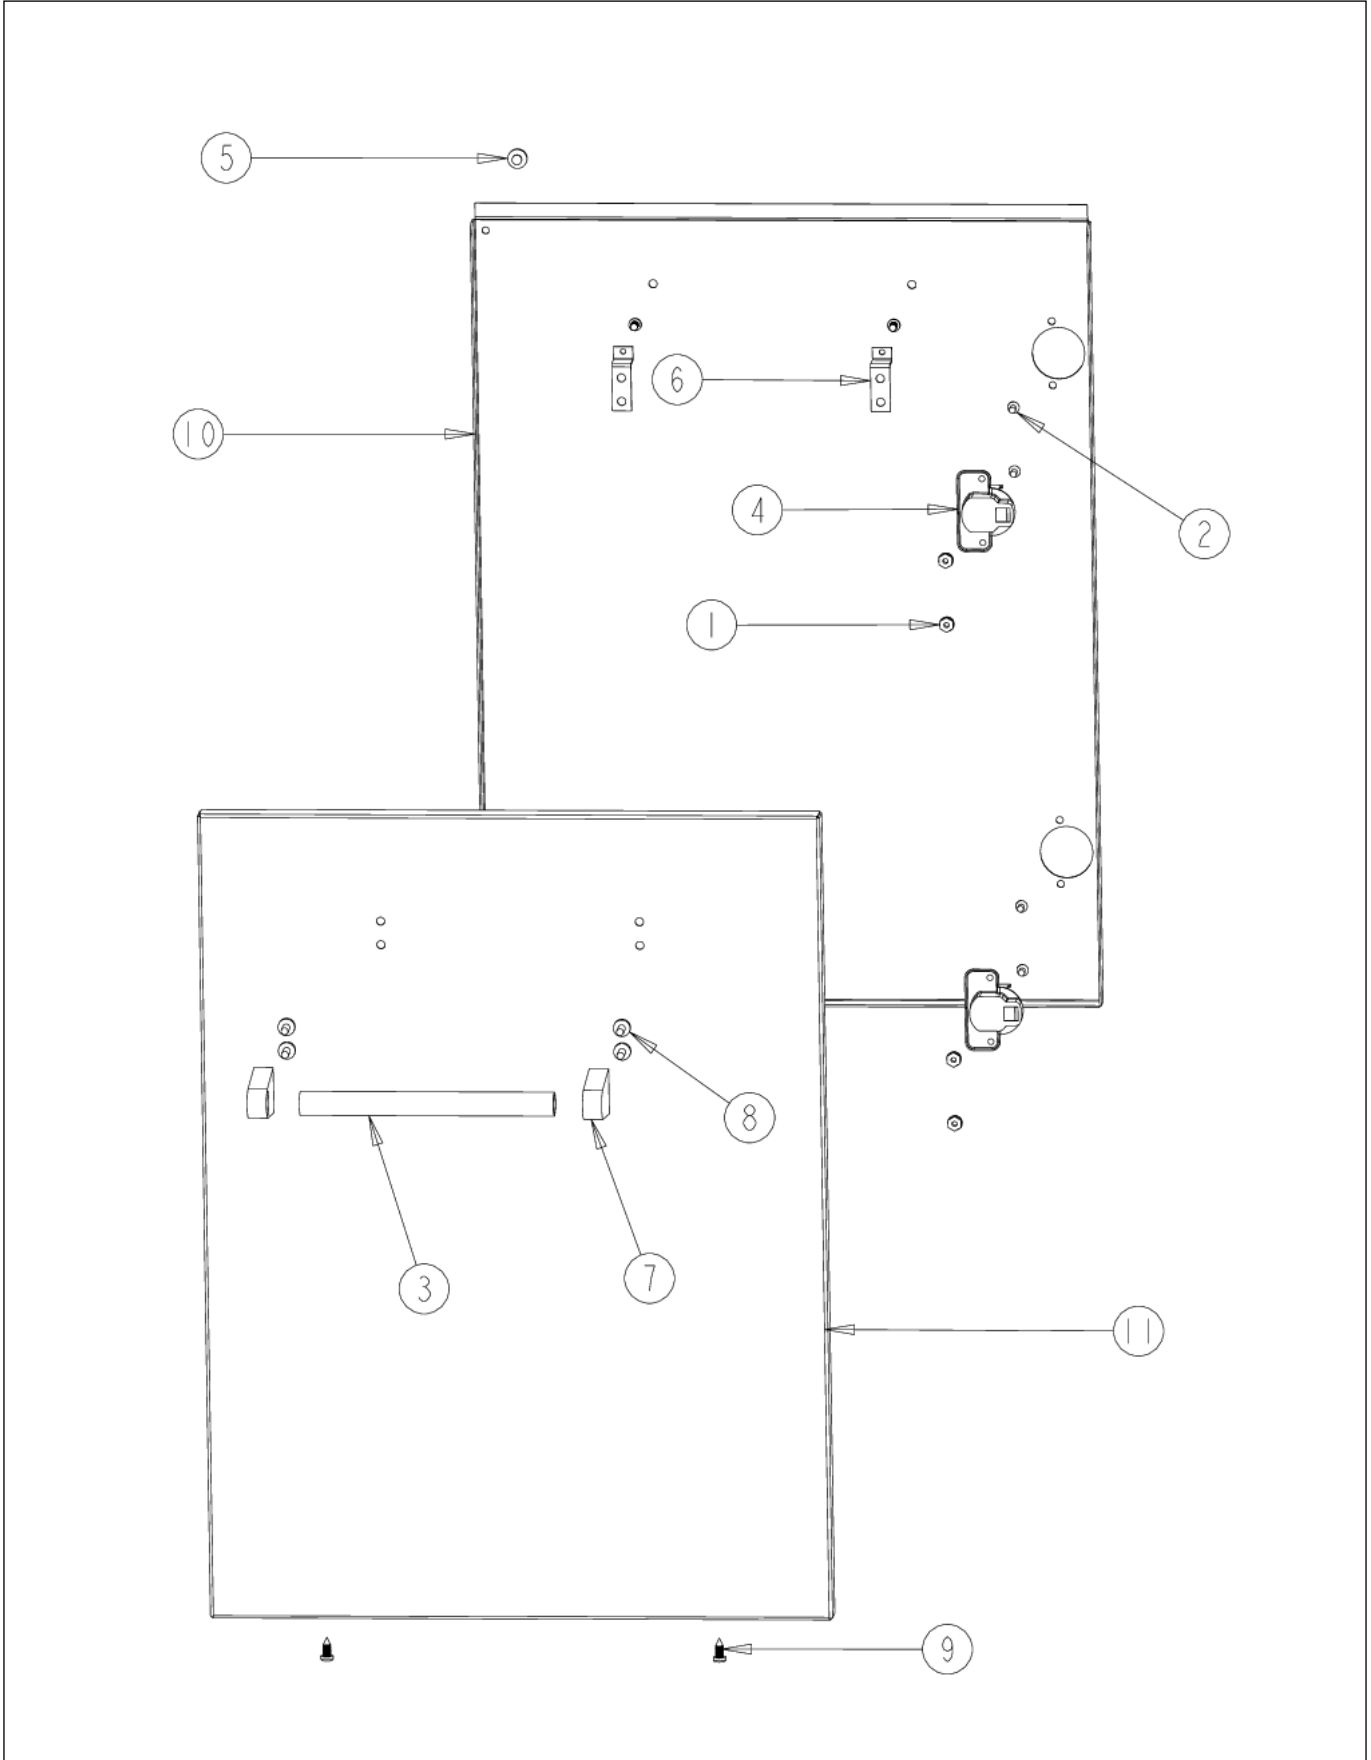

RH DOOR ASSEMBLY

Item	Part No.	Name	Qty	Uom	NOTES
1	PD030098	8-32 HEX KEP NUT S.S.	1	EA	
2	PD020119	8-32X3/8 PH CTR. MACH.SCREW S.S.	1	EA	
3	PE030189	CABINET HANDLE	1	EA	
4	PC020172	DOOR HINGE (BBQ)	1	EA	
5	PD040004	GROMMET BUMPER	1	EA	
6	B20013950	HANDLE BRACKET (VBO/VTPO18)	1	EA	
7	PE030187	HANDLE END CAP *CHROME* OUTDOOR CABINET	1	EA	
8	PD020056	' #10-24 X 1/2" PH.TR. M.S. *SS*	1	EA	
9	PD020120	8 X 1/2 TEK SHEET METAL SCREW	1	EA	
10	B20014887	RH INNER DOOR (VQBO5322)	1	EA	NO LONGER AVAILABLE, Not available online / Call for pricing and availability
11	B30014886	OUTER DOOR (VQBO5322)	1	EA	
NI	G32014888SS	RH DOOR ASSEMBLY (VQBO5322)	1	EA	NO LONGER AVAILABLE