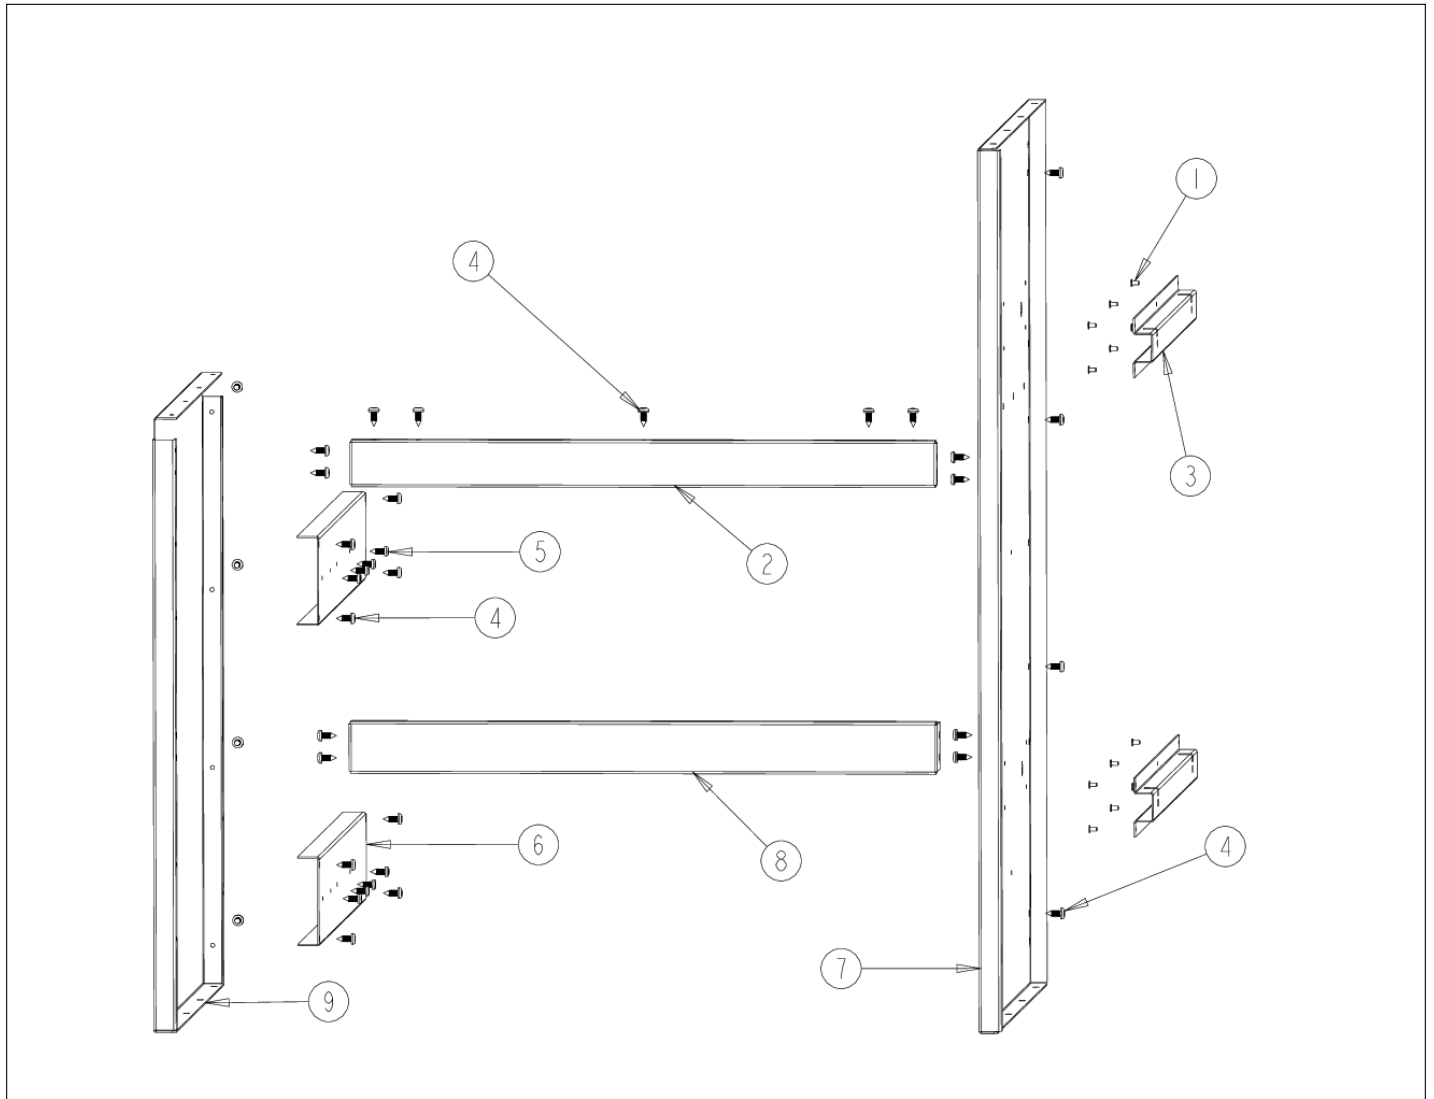

DRAWER AREA MAIN CABINET AREA

Item	Part No.	Name	Qty	Uom	NOTES
1	PC040014	POP RIVOT-SS42 *SS*	1	EA	
2	B20014644	TOP SUPPORT (VQBO4121)	1	EA	NO LONGER AVAILABLE, Not available online / Call for pricing and availability
3	A20013956	MOUNT BRACKET (CABINETS)	1	EA	
4	PD020055	' #10 X 1/2" PAN PHIL. TEK.*SS*	1	EA	
5	PD020120	8 X 1/2 TEK SHEET METAL SCREW	1	EA	
6	B20013954	DRAWER MOUNT BRACKET (VQBO3021)	1	EA	NO LONGER AVAILABLE
7	B20013936	RH I/S SIDE (VQBO3021)	1	EA	NO LONGER AVAILABLE
8	B20014878	DRAWER DIVIDER (VQBO4121)	1	EA	NO LONGER AVAILABLE, Not available online / Call for pricing and availability
9	B20014885	I/S MIDDLE WALL (VQBO5322)	1	EA	NO LONGER AVAILABLE, Not available online / Call for pricing and availability