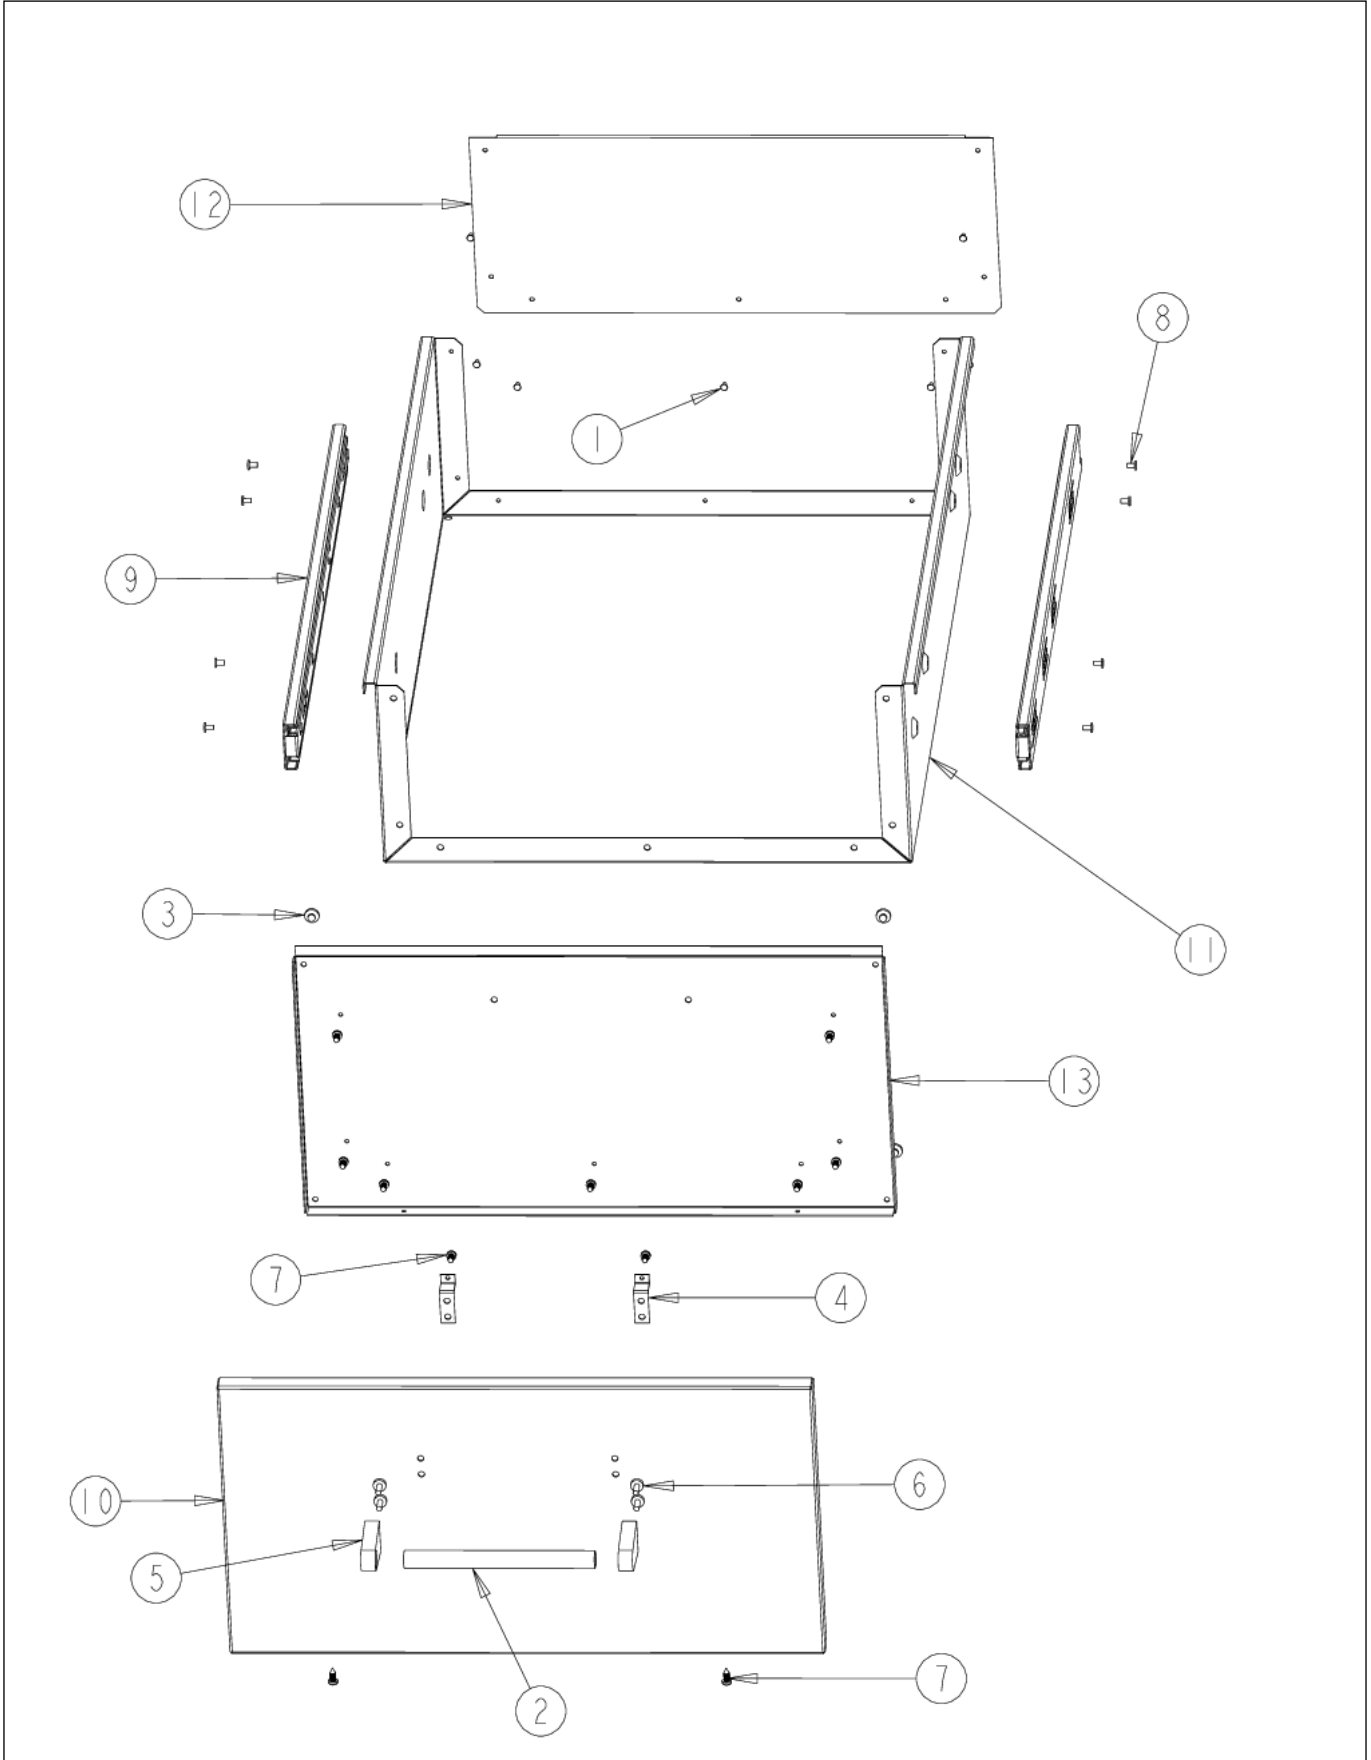

DRAWER ASSEMBLY

Item	Part No.	Name	Qty	Uom	NOTES
1	PC040014	POP RIVOT-SS42 *SS*	1	EA	
2	PE030189	CABINET HANDLE	1	EA	
3	PD040004	GROMMET BUMPER	1	EA	
4	B20013950	HANDLE BRACKET (VBO/VTPO18)	1	EA	
5	PE030187	HANDLE END CAP *CHROME* OUTDOOR CABINET	1	EA	
6	PD020056	' #10-24 X 1/2" PH.TR. M.S. *SS*	1	EA	
7	PD020120	8 X 1/2 TEK SHEET METAL SCREW	1	EA	
8	PC040019	POP RIVET (0.125 GR X 0.156 DIA)	1	EA	
9	PC080010	SLIDE	1	EA	
10	B30014873	OUTER DRAWER DOOR (VQBO4121)	1	EA	
11	B20014876	DRAWER (VQBO4121)	1	EA	NO LONGER AVAILABLE, Not available online / Call for pricing and availability
12	B20014877	DRAWER REAR (VQBO4121)	1	EA	NO LONGER AVAILABLE, Not available online / Call for pricing and availability
13	B20014874	INNER DRAWER DOOR (VQBO4121)	1	EA	NO LONGER AVAILABLE, Not available online / Call for pricing and availability
NI	G32014875SS	DRAWER ASSEMBLY (VQBO4121)	1	EA	NO LONGER AVAILABLE