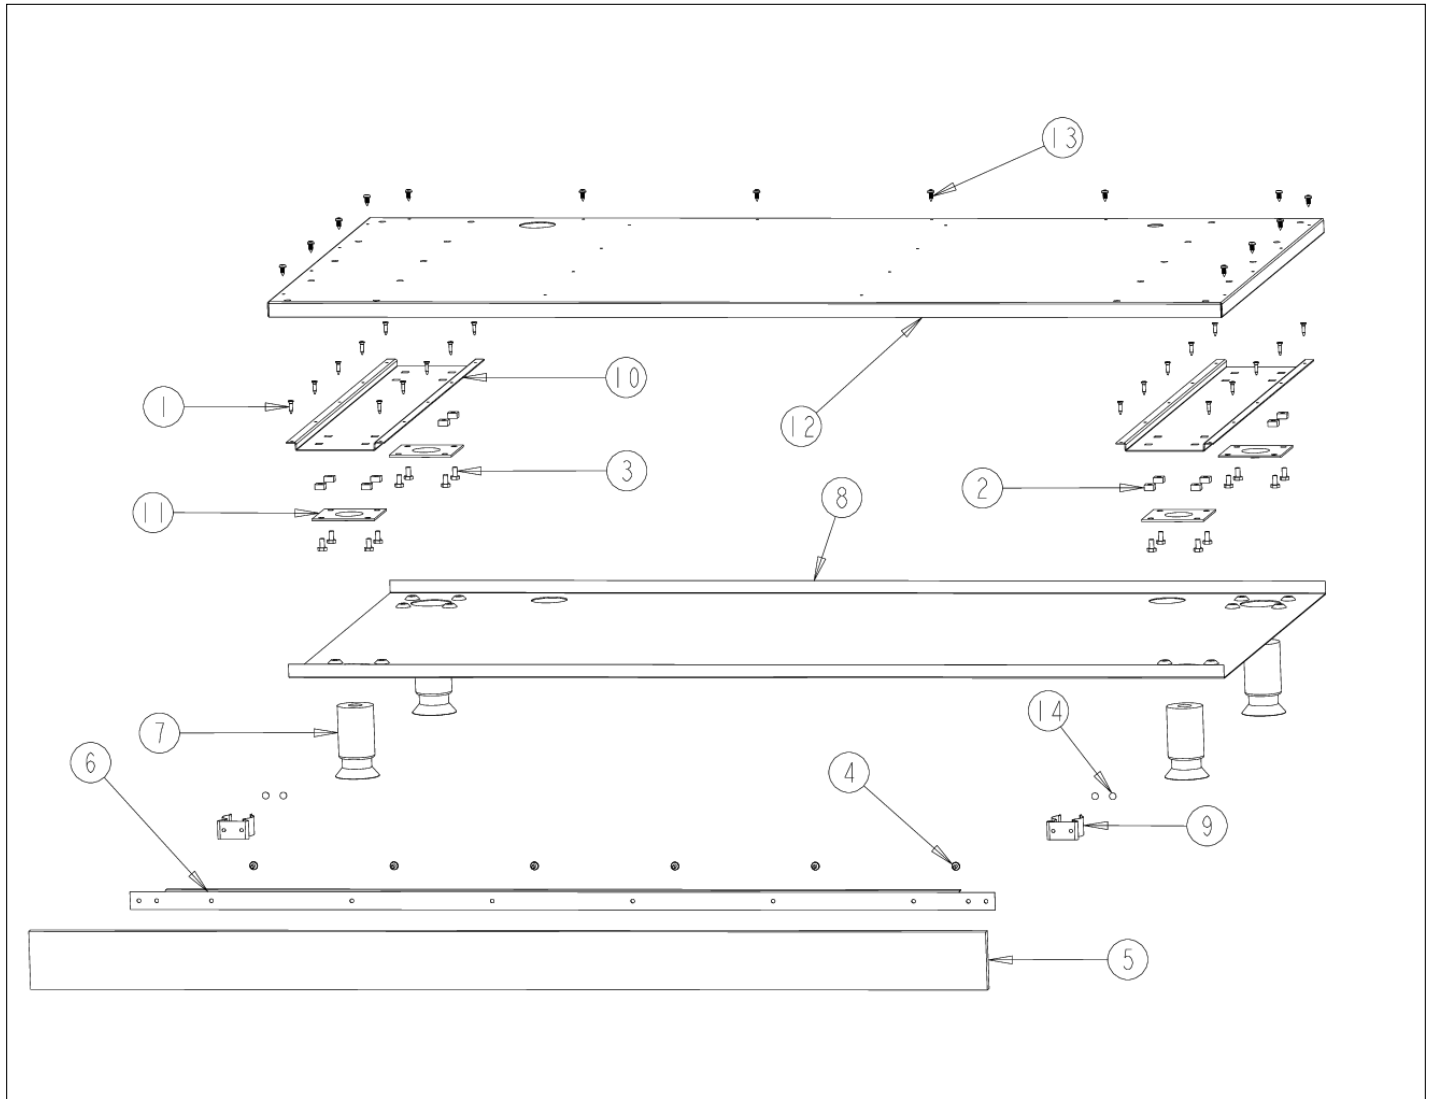

LOWER AREA

Item	Part No.	Name	Qty	Uom	NOTES
1	PD020061	' #8 X 3/4 FLAT HD TEK. *SS*	1	EA	
2	PD030043	1/4-20 CAGE NUT SS	1	EA	
3	PD010006	HEX HD. BOLT - 1/4-20 X 1/2	1	EA	
4	PD020002	10 X 1/2 PH.TR.HD.SMS.	1	EA	
5	PK030480	53" KICK PLATE (VBP53) 54.000" X 3.250"	1	EA	
6	A20014847	KICK PLATE MOUNT BRKT (VBP53)	1	EA	
7	PC030017	4" LEG ASSY	1	EA	
8	B20014882	BOTTOM COVER (VQBO5322)	1	EA	NO LONGER AVAILABLE, Not available online / Call for pricing and availability
9	PD030002	LOWER ACC PAN SPRING CLAMP (SYWE1)	1	EA	
10	A20013935	LEG BRACE (VQBO3021)	1	EA	NO LONGER AVAILABLE, Not available online / Call for pricing and availability
11	PC030007	LEG PLATE - 3/4" THREADED HOLE	1	EA	
12	B20014881	MAIN BOTTOM (VQBO5322)	1	EA	NO LONGER AVAILABLE, Not available online / Call for pricing and availability
13	PD020055	' #10 X 1/2" PAN PHIL. TEK.*SS*	1	EA	
14	PC040003	POP RIVET - SB64 3/16"DIA.X 3/8"	1	EA