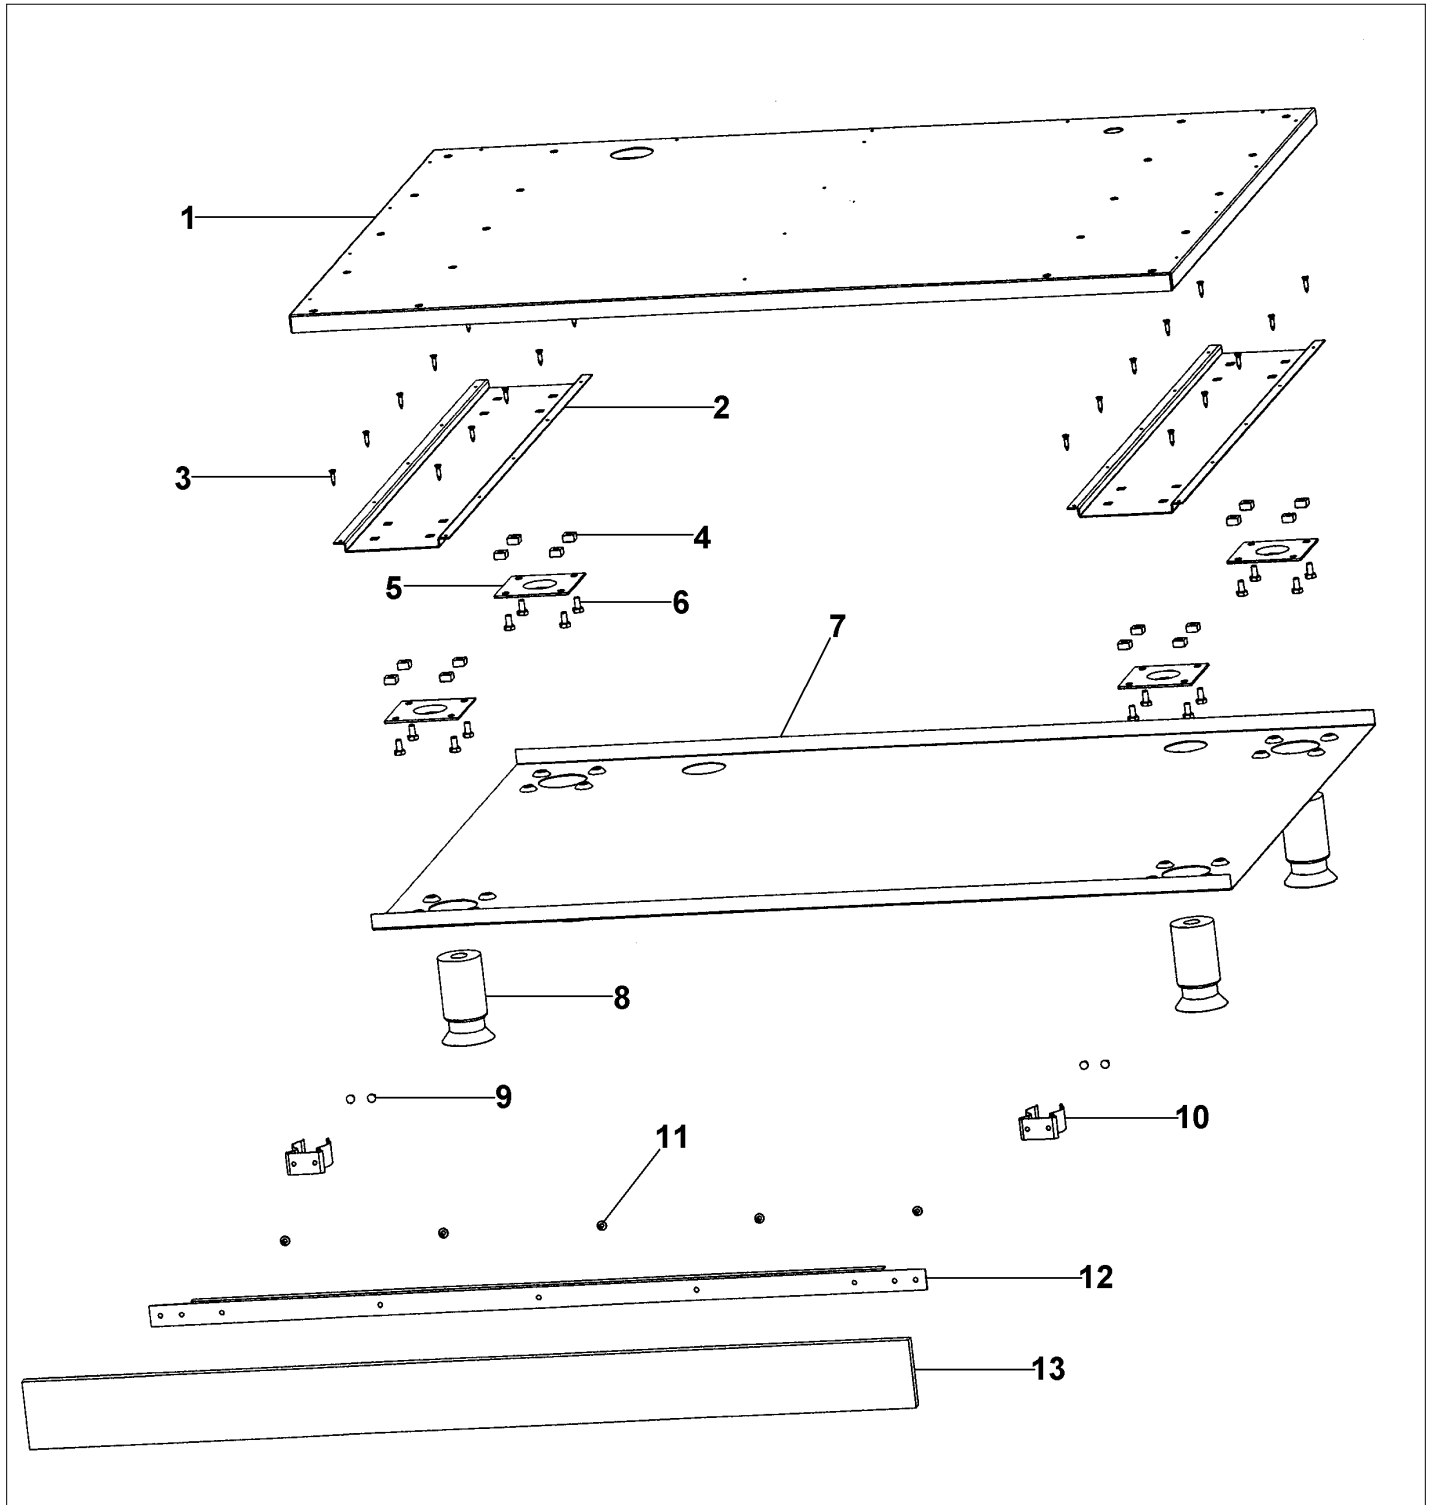

LOWER UNIT AREA

Item	Part No.	Name	Qty	Uom	NOTES
1	B20014697	MAIN BOTTOM (VQWO4120)	1	EA	NO LONGER AVAILABLE, Not available online / Call for pricing and availability
2	A20013935	LEG BRACE (VQBO3021)	1	EA	NO LONGER AVAILABLE, Not available online / Call for pricing and availability
3	PD020061	' #8 X 3/4 FLAT HD TEK. *SS*	1	EA	
4	PD030043	1/4-20 CAGE NUT SS	1	EA	
5	PC030007	LEG PLATE - 3/4" THREADED HOLE	1	EA	
6	PD010006	HEX HD. BOLT - 1/4-20 X 1/2	1	EA	
7	B20014698	BOTTOM COVER (VQWO4120)	1	EA	NO LONGER AVAILABLE, Not available online / Call for pricing and availability
8	PC030017	4" LEG ASSY	1	EA	
9	PC040003	POP RIVET - SB64 3/16"DIA.X 3/8"	1	EA	
10	PD030002	LOWER ACC PAN SPRING CLAMP (SYWE1)	1	EA	
11	PD020002	10 X 1/2 PH.TR.HD.SMS.	1	EA	
12	A20014819	KICK PLATE MOUNT BRKT (VQWO4120)	1	EA	
13	PK030479	KICK PLATE (41") 42.000" X 3.250"	1	EA