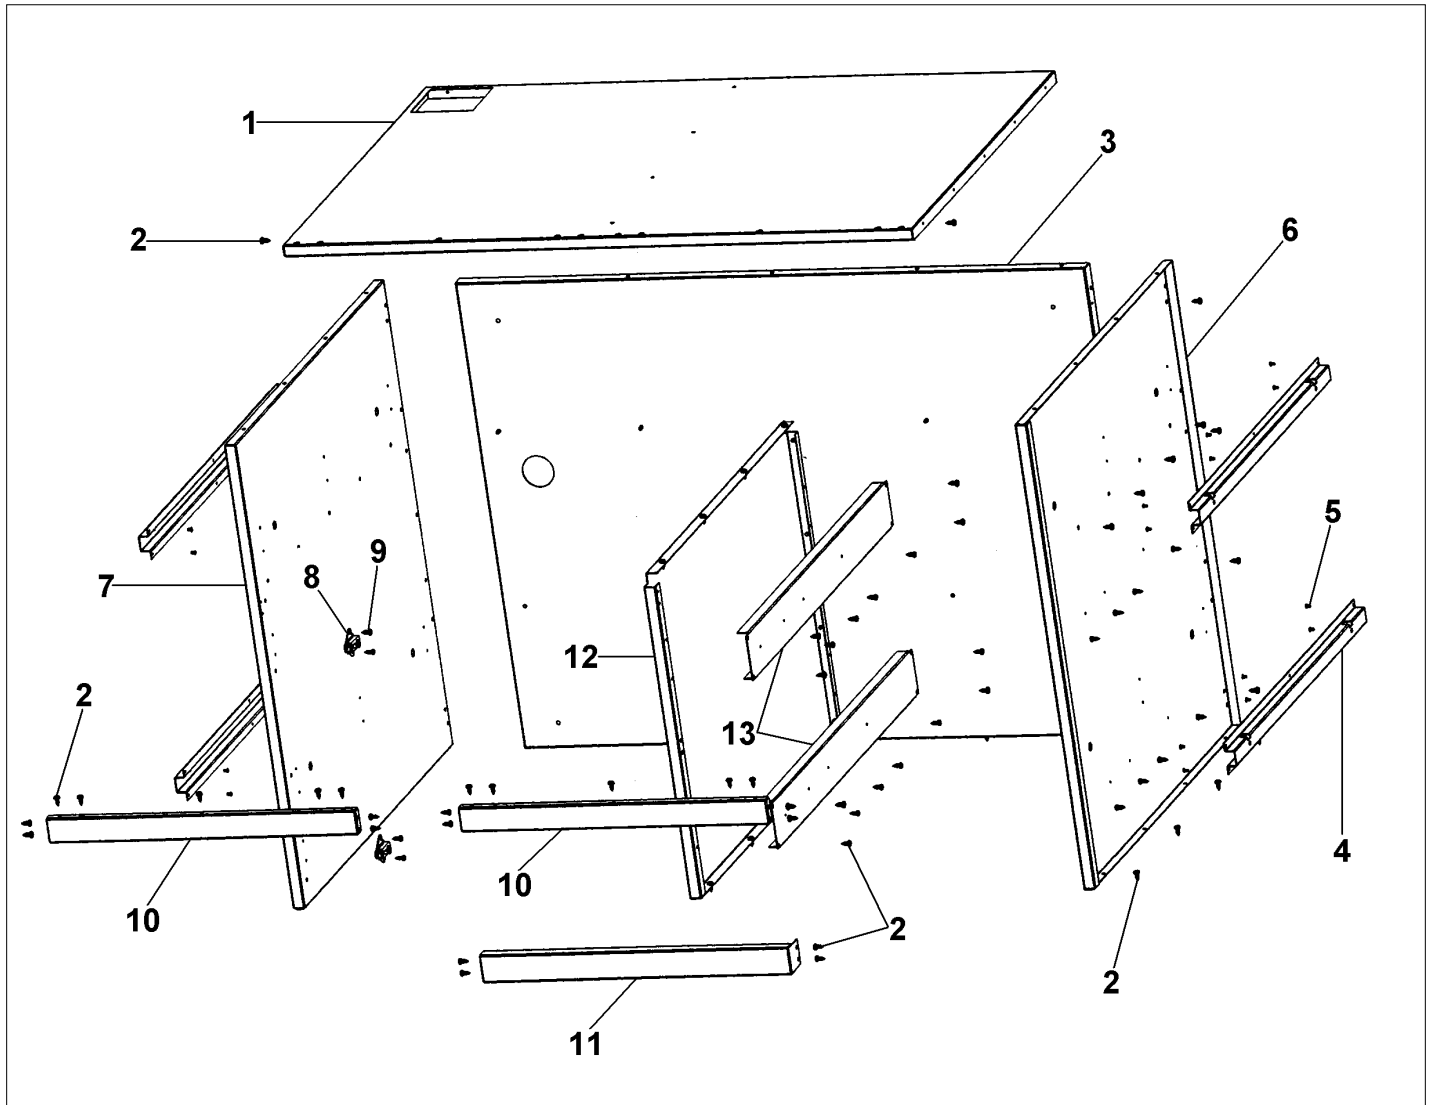

MAIN CABINET AREA

Item	Part No.	Name	Qty	Uom	NOTES
1	B20014800	CABINET TOP (VQWO4120)	1	EA	NO LONGER AVAILABLE, Not available online / Call for pricing and availability
2	PD020055	' #10 X 1/2" PAN PHIL. TEK.*SS*	1	EA	
3	B20014699	CABINET REAR (VQWO41)	1	EA	NO LONGER AVAILABLE
4	A20013956	MOUNT BRACKET (CABINETS)	1	EA	
5	PC040014	POP RIVOT-SS42 *SS*	1	EA	
6	B20013936	RH I/S SIDE (VQBO3021)	1	EA	NO LONGER AVAILABLE
7	B20013937	LH I/S SIDE (VQBO3021)	1	EA	NO LONGER AVAILABLE
8	PC020173	DOOR HINGE RECEIVER (BBQ)	1	EA	
9	PD020120	8 X 1/2 TEK SHEET METAL SCREW	1	EA	
10	B20014644	TOP SUPPORT (VQBO4121)	1	EA	NO LONGER AVAILABLE, Not available online / Call for pricing and availability
11	B20014878	DRAWER DIVIDER (VQBO4121)	1	EA	NO LONGER AVAILABLE, Not available online / Call for pricing and availability
12	B20013940	I/S WALL (VQBO3021)	1	EA	NO LONGER AVAILABLE, Not available online / Call for pricing and availability
13	B20013954	DRAWER MOUNT BRACKET (VQBO3021)	1	EA	NO LONGER AVAILABLE