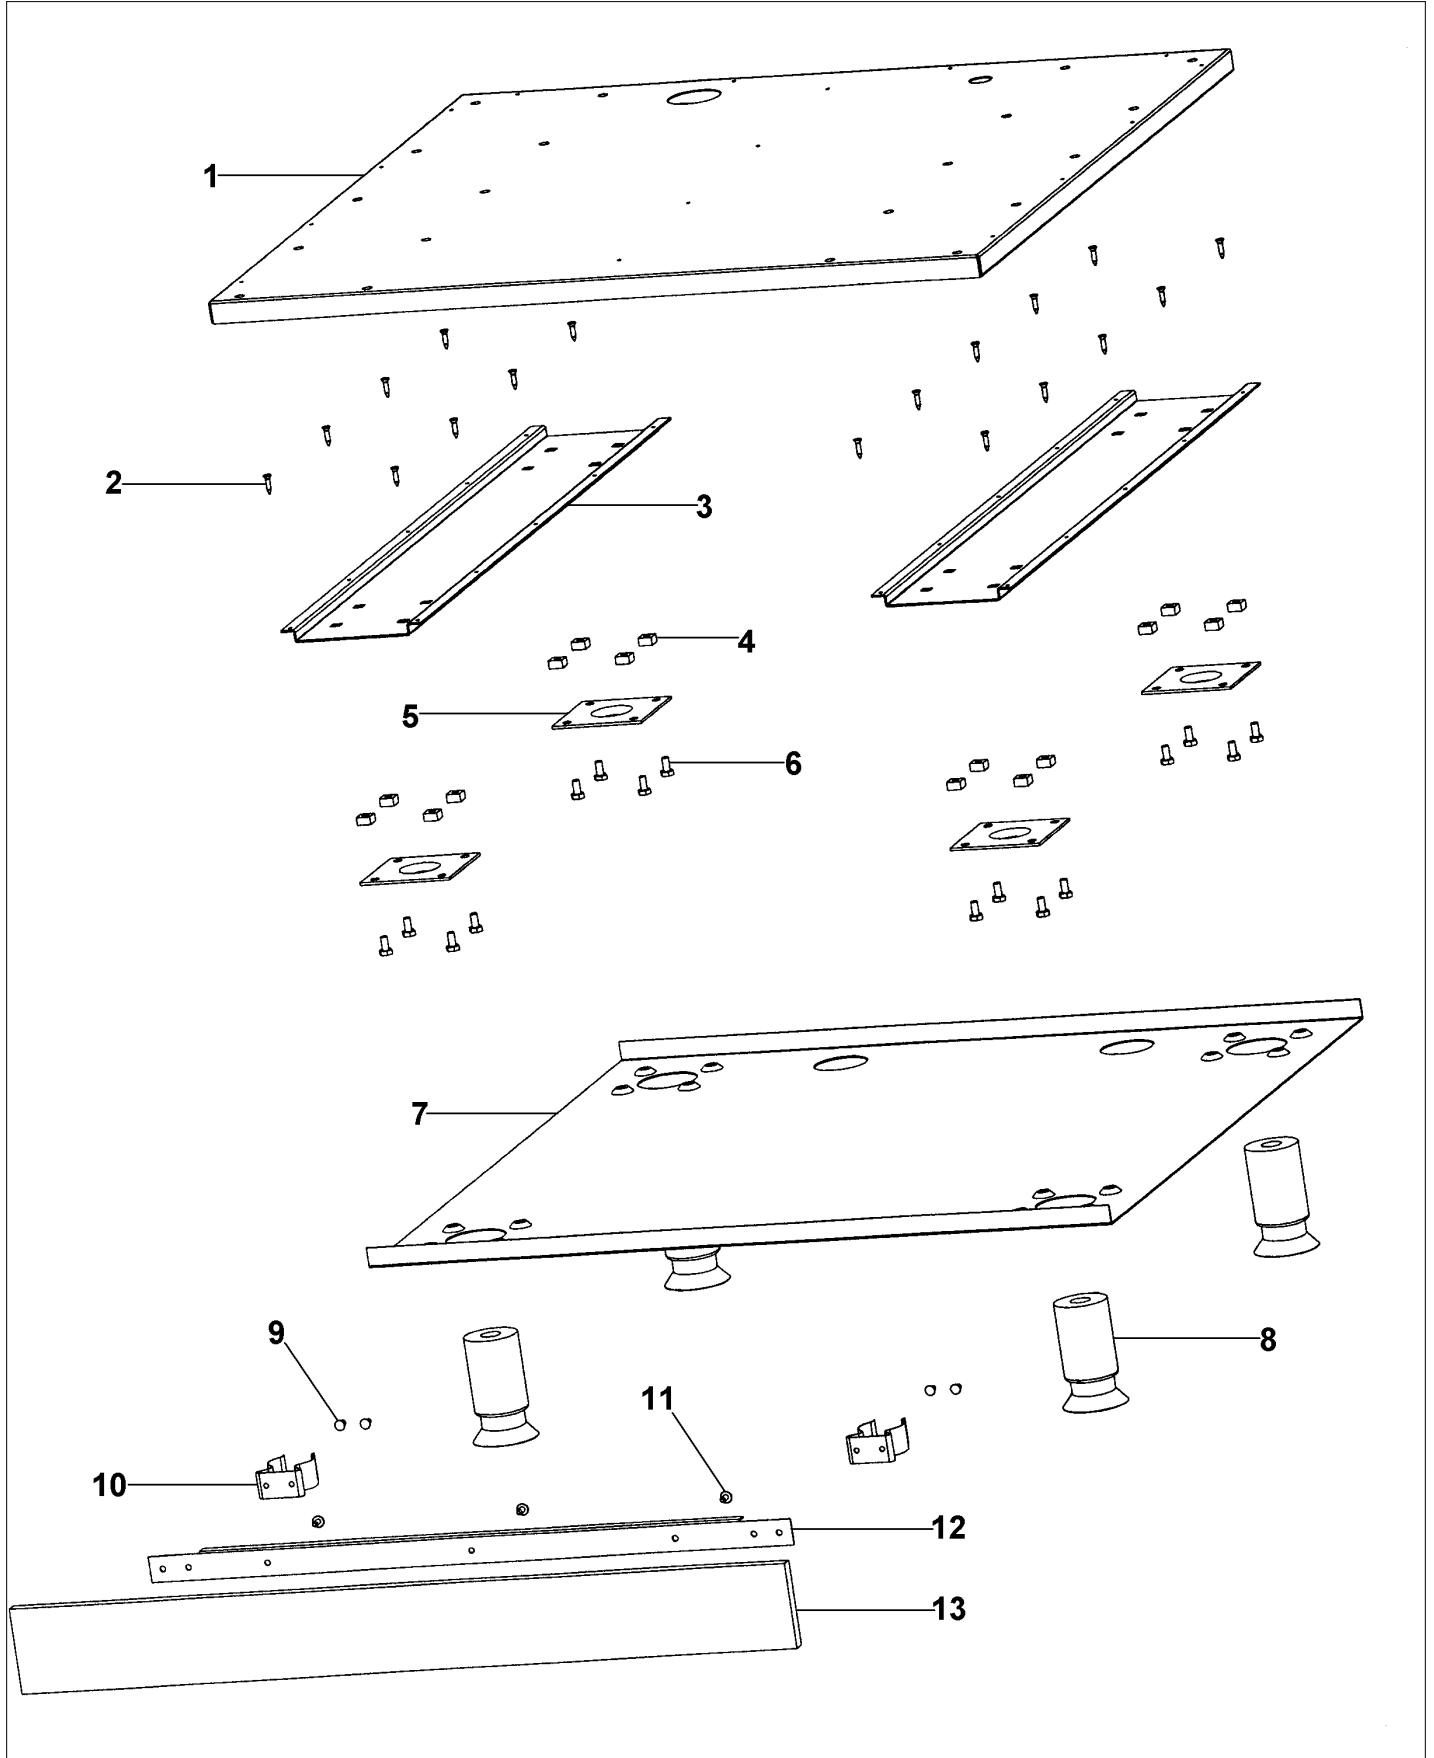

LOWER UNIT AREA

Item	Part No.	Name	Qty	Uom	NOTES
1	B20013933	MAIN BOTTOM (VQBO3021)	1	EA	NO LONGER AVAILABLE, Not available online / Call for pricing and availability
2	PD020061	' #8 X 3/4 FLAT HD TEK. *SS*	1	EA	
3	A20013935	LEG BRACE (VQBO3021)	1	EA	NO LONGER AVAILABLE, Not available online / Call for pricing and availability
4	PD030043	1/4-20 CAGE NUT SS	1	EA	
5	PC030007	LEG PLATE - 3/4" THREADED HOLE	1	EA	
6	PD010006	HEX HD. BOLT - 1/4-20 X 1/2	1	EA	
7	B20013934	BOTTOM COVER (VQBO3021)	1	EA	NO LONGER AVAILABLE, Not available online / Call for pricing and availability
8	PC030017	4" LEG ASSY	1	EA	
9	PC040003	POP RIVET - SB64 3/16"DIA.X 3/8"	1	EA	
10	PD030002	LOWER ACC PAN SPRING CLAMP (SYWE1)	1	EA	
11	PD020002	10 X 1/2 PH.TR.HD.SMS.	1	EA	
12	A20014660	KICK PLATE MOUNT BRKT 30"	1	EA	
13	PK030478	KICK PLATE (30") 30.375" X 3.250"	1	EA