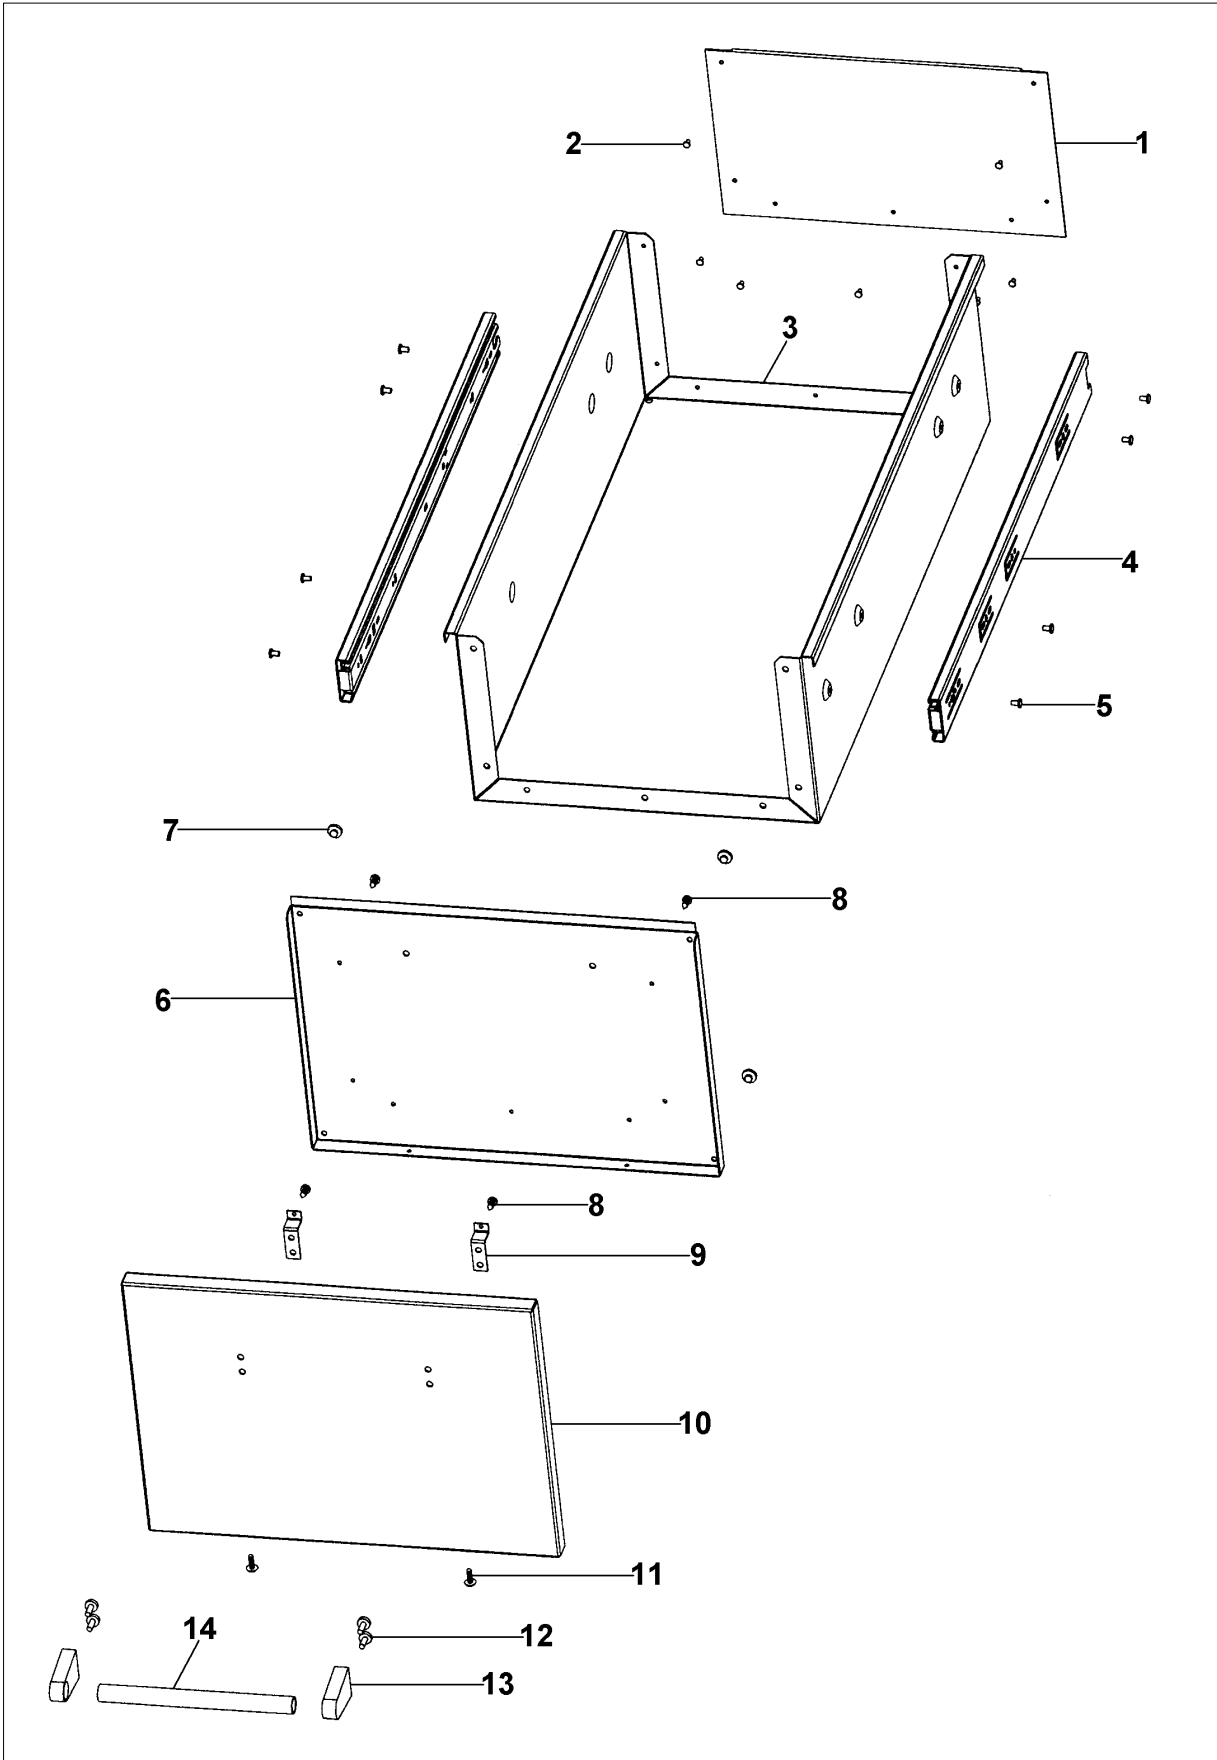

DRAWER ASSEMBLY

Item	Part No.	Name	Qty	Uom	NOTES
1	B20013948	WARMING DRAWER REAR (VQBO3021)	1	EA	NO LONGER AVAILABLE, Not available online / Call for pricing and availability
2	PC040014	POP RIVOT-SS42 *SS*	1	EA	
3	B20013947	WARMING DRAWER (VQBO3021)	1	EA	NO LONGER AVAILABLE, Not available online / Call for pricing and availability
4	PC080010	SLIDE	1	EA	
5	PC040019	POP RIVET (0.125 GR X 0.156 DIA)	1	EA	
6	B20013945	I/S DRAWER DOOR (VQVO3021)	1	EA	NO LONGER AVAILABLE, Not available online / Call for pricing and availability
7	PD040004	GROMMET BUMPER	1	EA	
8	PD020120	8 X 1/2 TEK SHEET METAL SCREW	1	EA	
9	B20013950	HANDLE BRACKET (VBO/VTPO18)	1	EA	
10	B30013944	OUTER DRAWER DOOR (VQBO3021)	1	EA	NO LONGER AVAILABLE, Not available online / Call for pricing and availability
11	PD020139	#8 X 1/2" P.H. FLAT TOP TRUSS U/C #2 TYPE AB 30 SS/ BRIGHT NICKEL PLATE	1	EA	
12	PD020056	' #10-24 X 1/2" PH.TR. M.S. *SS*	1	EA	
13	PE030187	HANDLE END CAP *CHROME* OUTDOOR CABINET	1	EA	
14	PE030189	CABINET HANDLE	1	EA	
NI	G32013946SS	DRAWER ASSEMBLY (VQBO3021)	1	EA	NO LONGER AVAILABLE, Not available online / Call for pricing and availability