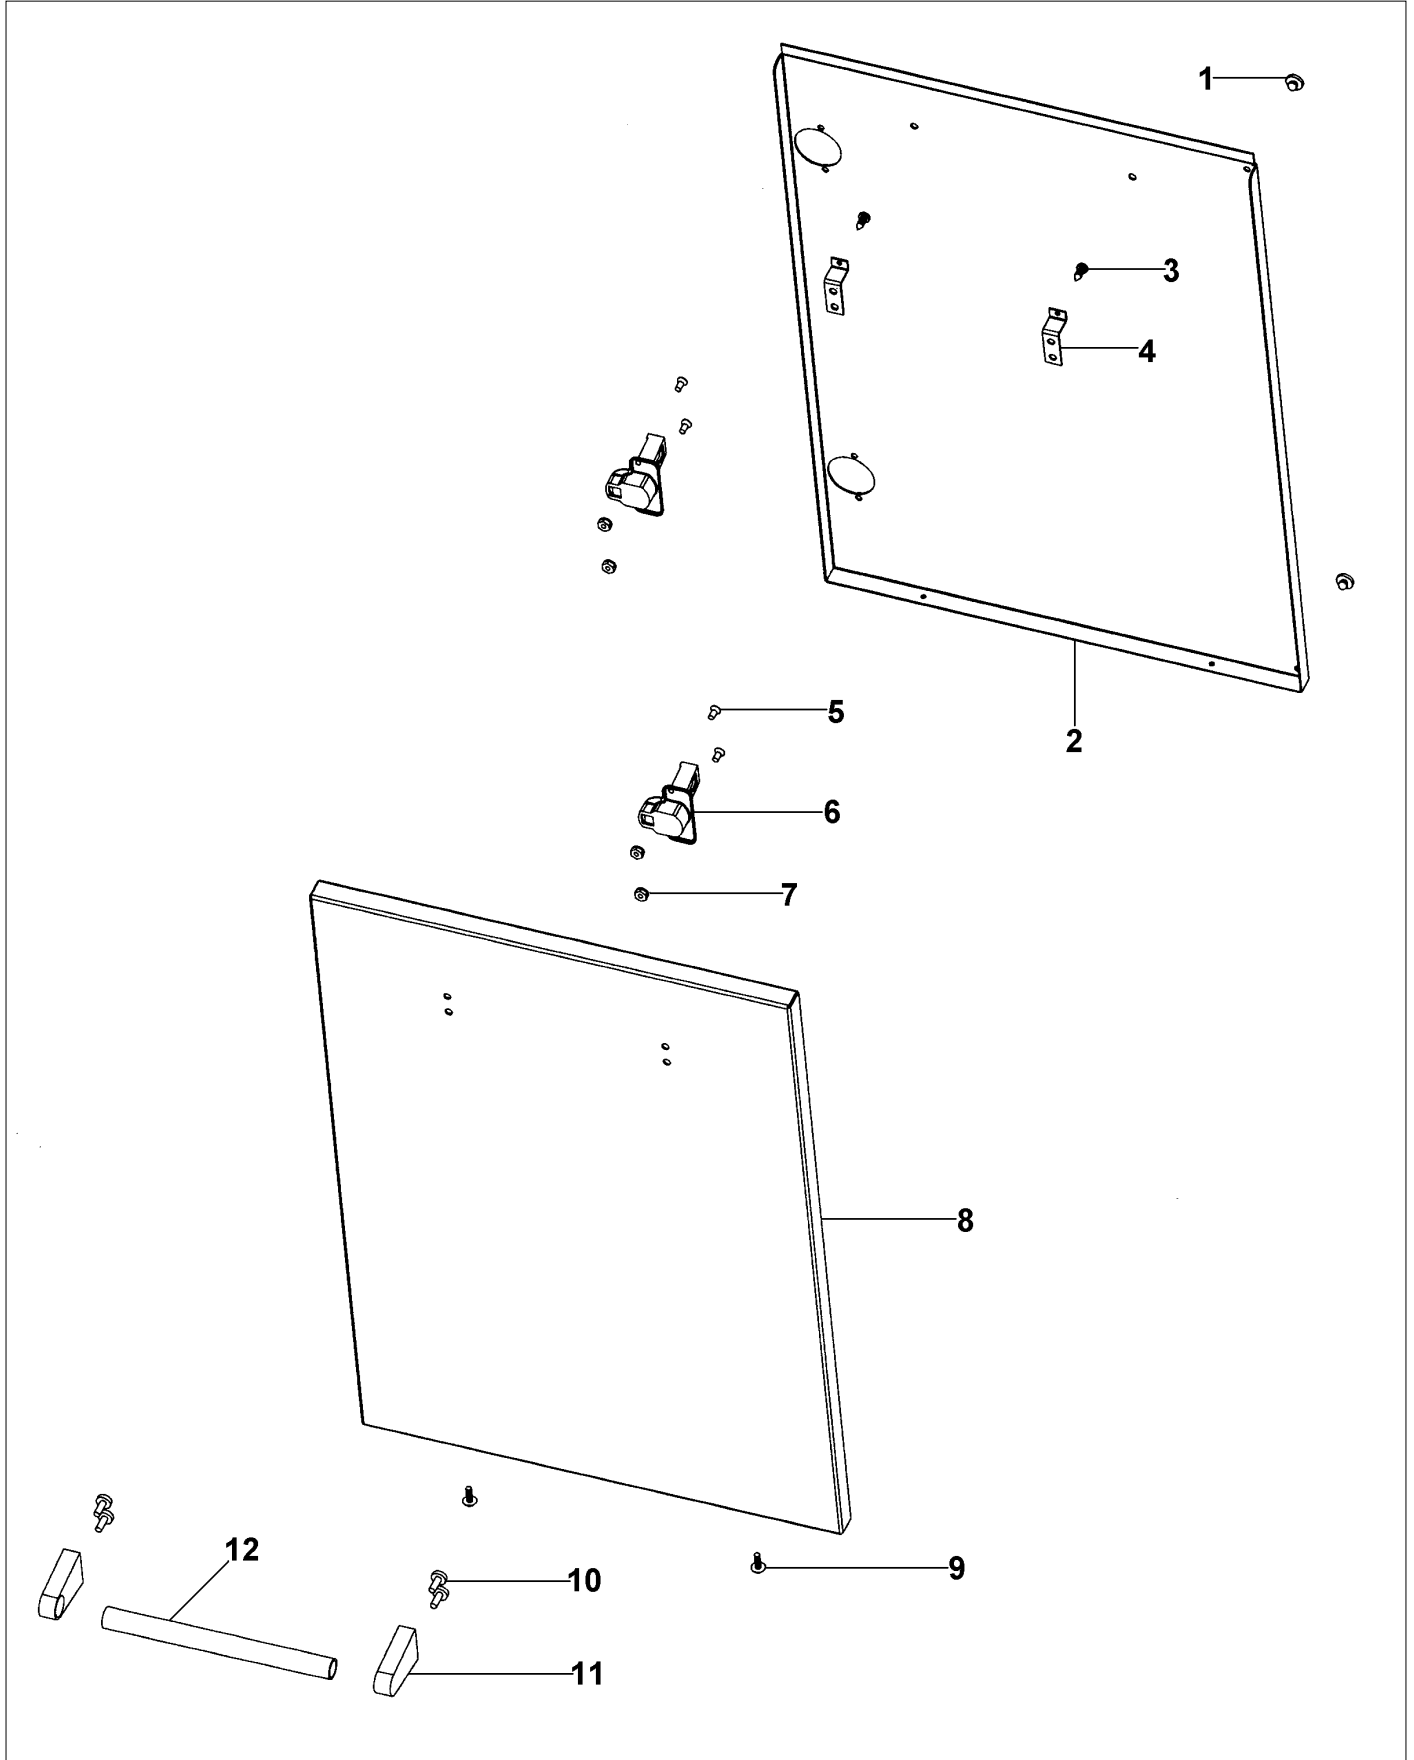

VQBO3021

DOOR ASSEMBLY	1
DRAWER ASSEMBLY	2
LOWER UNIT AREA	3
MAIN CABINET AREA	4
Appendix A:Pages Index	A
Appendix B:Parts Index	B

DOOR ASSEMBLY

Item	Part No.	Name	Qty	Uom	NOTES
1	PD040004	GROMMET BUMPER	1	EA	
2	B20013492	O/S SIDE RH (VMWC102/DMWC101)	1	EA	NO LONGER AVAILABLE, Not available online / Call for pricing and availability
3	PD020120	8 X 1/2 TEK SHEET METAL SCREW	1	EA	
4	B20013950	HANDLE BRACKET (VBO/VTPO18)	1	EA	
5	PD020119	8-32X3/8 PH CTR. MACH.SCREW S.S.	1	EA	
6	PC020172	DOOR HINGE (BBQ)	1	EA	
7	PD030098	8-32 HEX KEP NUT S.S.	1	EA	
8	B30013941	OUTER DOOR PANEL (VQBO3021)	1	EA	Not available online / Call for pricing and availability
9	PD020139	#8 X 1/2" P.H. FLAT TOP TRUSS U/C #2 TYPE AB 30 SS/ BRIGHT NICKEL PLATE	1	EA	
10	PD020056	' #10-24 X 1/2" PH.TR. M.S. *SS*	1	EA	
11	PE030187	HANDLE END CAP *CHROME* OUTDOOR CABINET	1	EA	
12	PE030189	CABINET HANDLE	1	EA	
NI	G32013943SS	DOOR ASSEMBLY (VQBO3021)	1	EA	NO LONGER AVAILABLE, Not available online / Call for pricing and availability