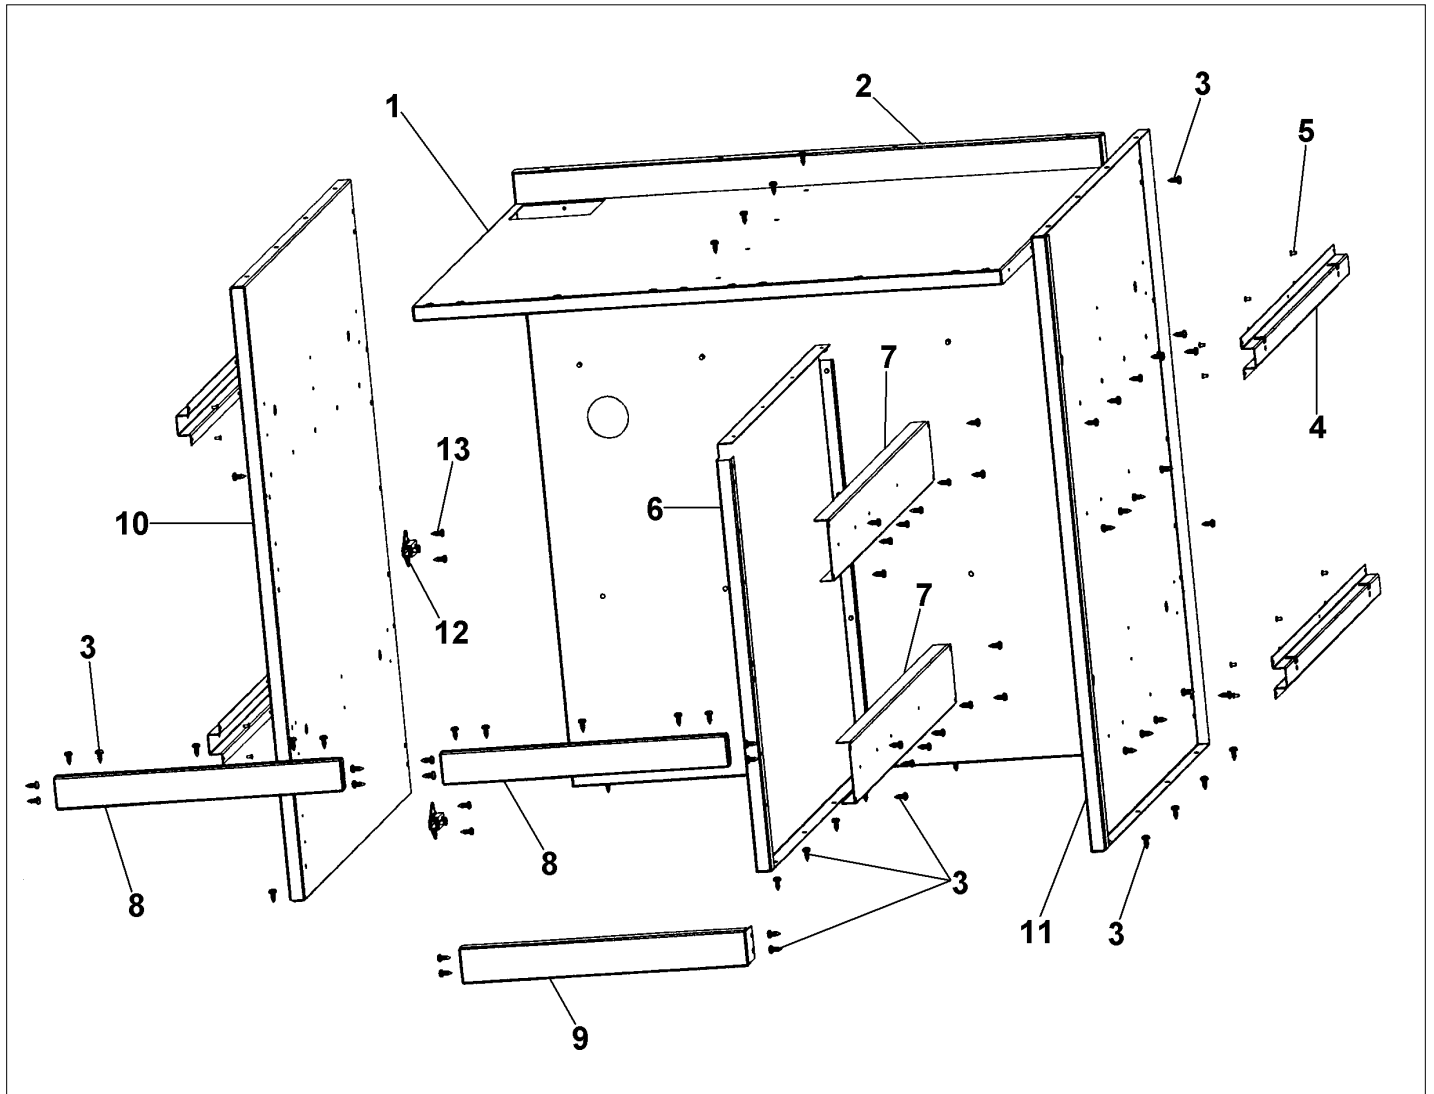

MAIN CABINET AREA

Item	Part No.	Name	Qty	Uom	NOTES
1	B20013939	CABINET TOP (VQBO3021)	1	EA	NO LONGER AVAILABLE, Not available online / Call for pricing and availability
2	B20013938	REAR WALL (VQBO3021)	1	EA	NO LONGER AVAILABLE, Not available online / Call for pricing and availability
3	PD020055	' #10 X 1/2" PAN PHIL. TEK.*SS*	1	EA	
4	A20013956	MOUNT BRACKET (CABINETS)	1	EA	
5	PC040014	POP RIVOT-SS42 *SS*	1	EA	
6	B20013940	I/S WALL (VQBO3021)	1	EA	NO LONGER AVAILABLE, Not available online / Call for pricing and availability
7	B20013954	DRAWER MOUNT BRACKET (VQBO3021)	1	EA	NO LONGER AVAILABLE
8	B20013949	TOP SUPPORT (VQBO3021)	1	EA	NO LONGER AVAILABLE, Not available online / Call for pricing and availability
9	B20013953	DRAWER DIVIDER (VQBO3021)	1	EA	NO LONGER AVAILABLE, Not available online / Call for pricing and availability
10	B20013937	LH I/S SIDE (VQBO3021)	1	EA	NO LONGER AVAILABLE
11	B20013936	RH I/S SIDE (VQBO3021)	1	EA	NO LONGER AVAILABLE
12	PC020173	DOOR HINGE RECEIVER (BBQ)	1	EA	
13	PD020120	8 X 1/2 TEK SHEET METAL SCREW	1	EA