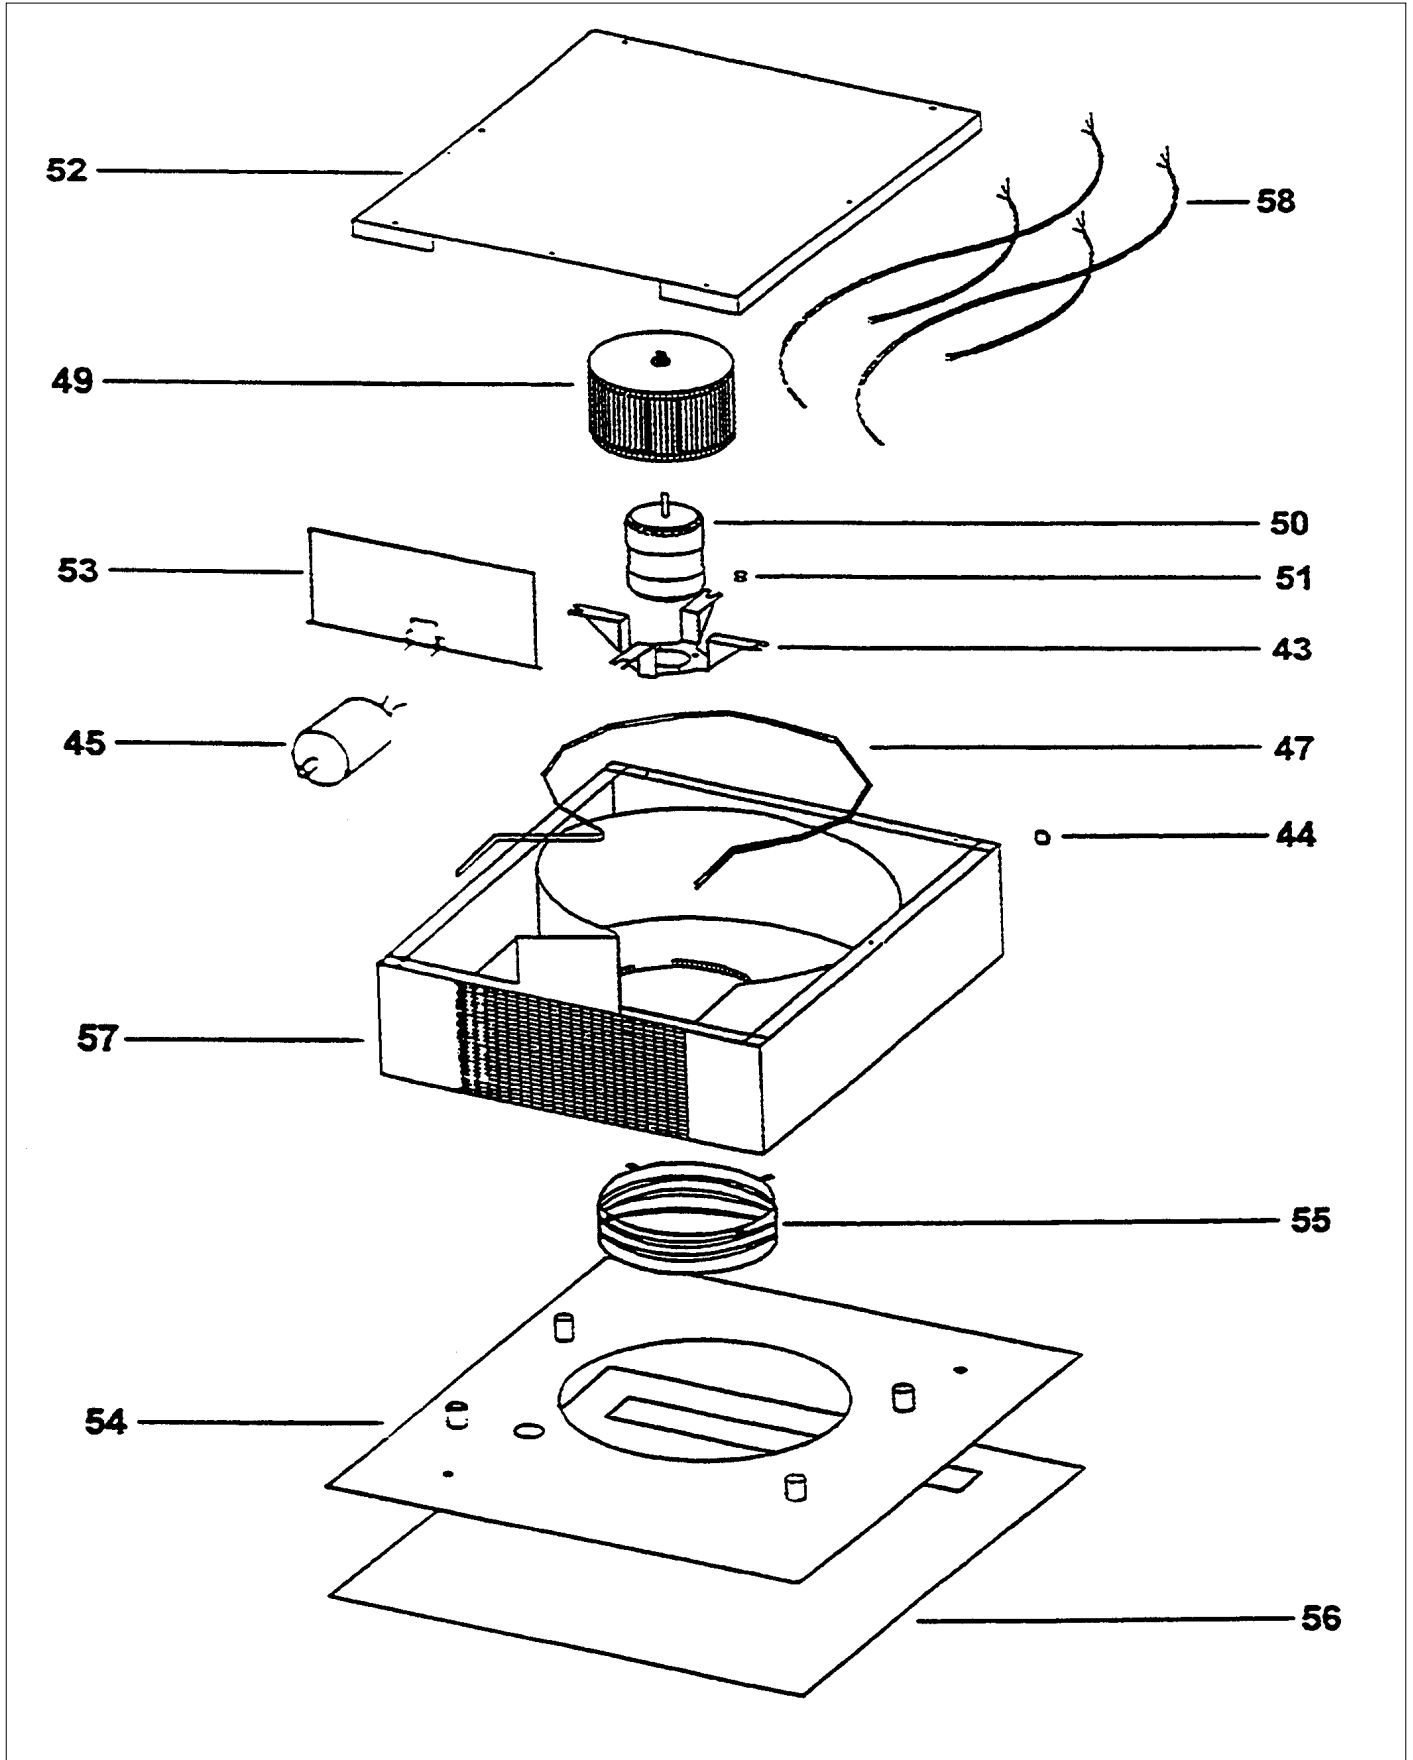

# VPEV1900

UNIT COMPONENTS .....	1
Appendix A:Pages Index .....	A
Appendix B:Parts Index .....	B

UNIT COMPONENTS

Item	Part No.	Name	Qty	Uom	NOTES
43	PD230024	BLOWER BRACKET (E3400166)	1	EA	
44	PD200006	FAIR LEAD (03202169)	1	EA	NO LONGER AVAILABLE
45	PD210014	CONDENSER (02300671)	1	EA	
47	PD230025	PLASTIC GASKET (03202165)	1	EA	
49	PD220008	FAN (CLOCKWISE) (03292317)	1	EA	NO LONGER AVAILABLE
50	PD220009	MOTOR (CLOCKWISE) (02310044)	1	EA	NO LONGER AVAILABLE
51	PD200003	RUBBER WASHER (03202007)	1	EA	
52	PD230026	C E COVER (03109557)	1	EA	NO LONGER AVAILABLE, Not available online / Call for pricing and availability
53	PD230027	NON-RETURN FLAP (E3400161)	1	EA	NO LONGER AVAILABLE, Not available online / Call for pricing and availability
54	PD220010	C E BLOWER (03109556)	1	EA	NO LONGER AVAILABLE, Not available online / Call for pricing and availability
55	PD230028	OUTLET FLANGE (03109554)	1	EA	NO LONGER AVAILABLE, Not available online / Call for pricing and availability
56	PD230029	COVER (E3235167)	1	EA	NO LONGER AVAILABLE
57	PD230023	CASING VPEC1900 (03109555)	1	EA	NO LONGER AVAILABLE, Not available online / Call for pricing and availability
58	PD210013	WIRES VPEV1900 (06105170)	1	EA	NO LONGER AVAILABLE
NI	N/A	Associated Models:	1	EA	
Not Shown	NOTE	VIPR100, VIPR160, VIPR180		EA	

Appendix A:Pages Index

UNIT COMPONENTS ..... 1

Appendix B:Parts Index

PD200003	1
PD200006	1
PD210013	1
PD210014	1
PD220008	1
PD220009	1
PD220010	1
PD230023	1
PD230024	1
PD230025	1
PD230026	1
PD230027	1
PD230028	1
PD230029	1