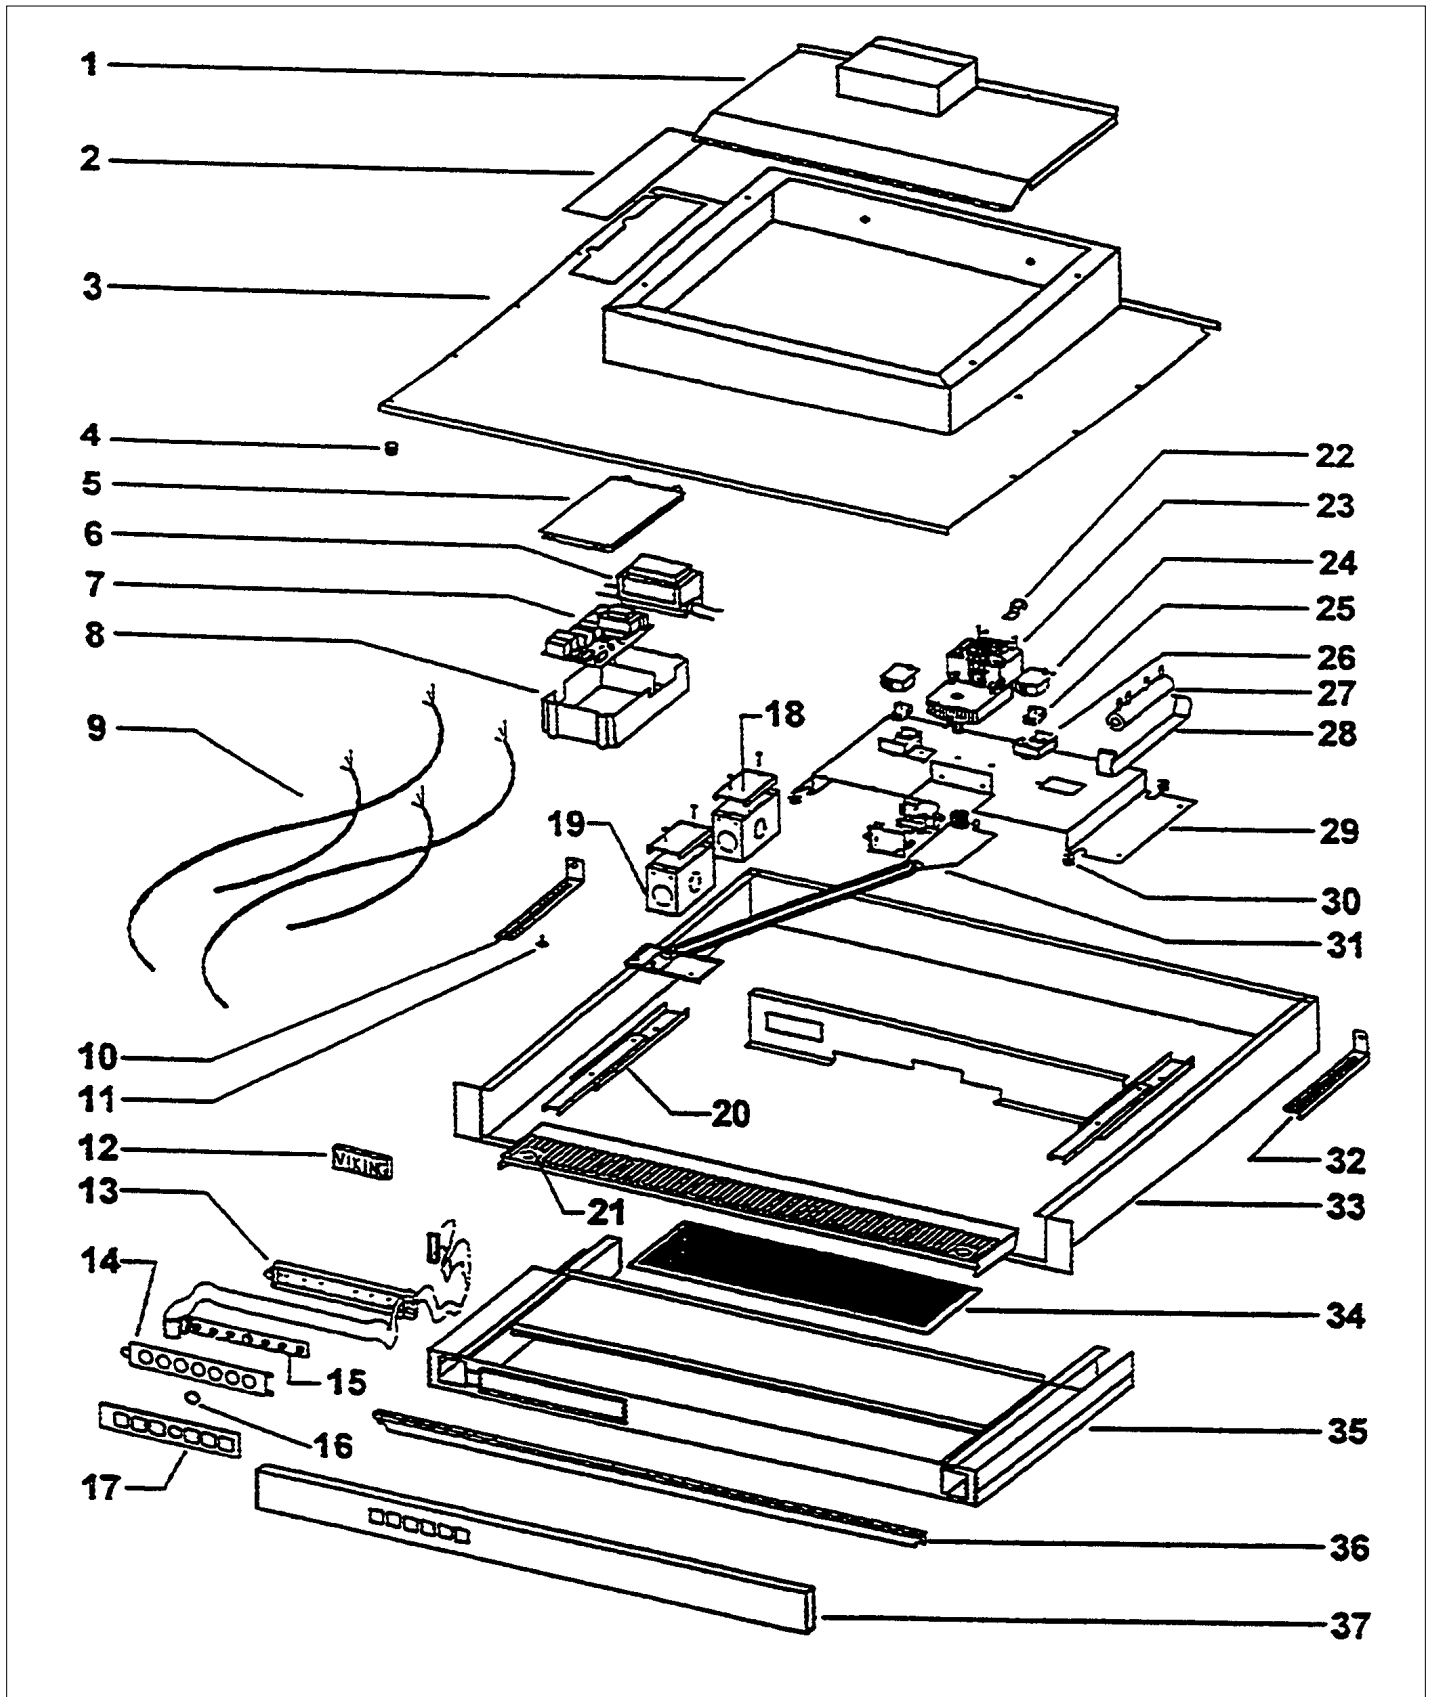

VIPR160

UNIT COMPONENTS	1
Appendix A:Pages Index	A
Appendix B:Parts Index	B

UNIT COMPONENTS

Item	Part No.	Name	Qty	Uom	NOTES
1	PD230001	UPPER CLOSURE PANEL (E3400340)		EA	NO LONGER AVAILABLE
2	PD230002	POWER CABLE COVER (E3235434)		EA	
3	PD230004	CLOSURE PANEL (160)		EA	Not available online / Call for pricing and availability
4	PD200001	SPACER 032921910		EA	NO LONGER AVAILABLE
5	PD230006	ELECTR. P.C. BOARD BOX C. 03294033		EA	
6	PD210001	TRANSFORMER (02300672)		EA	
7	PD210002	ELECTRICAL P.C. BOARD (08086121)		EA	
8	PD230007	ELECTRICAL P.C. BOARD BOX 03292353		EA	NO LONGER AVAILABLE, Not available online / Call for pricing and availability
9	PD210003	WIRES (04296019)		EA	
10	PD230008	BRACKET E3335435		EA	
11	PD220001	GASKET VIBRATION DAMPER (03202192)		EA	NO LONGER AVAILABLE, Not available online / Call for pricing and availability
12	PE010020	LOGO - PROFESSIONAL - VRTR, *BK* ASSY		EA	
13	PD230009	SWITCH BOARD BOX COVER (03292352)		EA	
14	PD210004	SWITCH BOARD (03292351)		EA	
15	PD210005	CONTROLS P.C. BOARD (SB08080108)		EA	NO LONGER AVAILABLE
16	PD210006	WARNING LIGHT (03292282)		EA	NO LONGER AVAILABLE
17	PD220002	SWITCH BUTTON (03292281)		EA	
18	PD230010	POWER CABLE BOX COVER (E3335140)		EA	
19	PD230011	POWER CABLE JUNCTION BOX (E3334250)		EA	NO LONGER AVAILABLE, Not available online / Call for pricing and availability
20	PD200002	RUNNER BALL (020003530)		EA	NO LONGER AVAILABLE