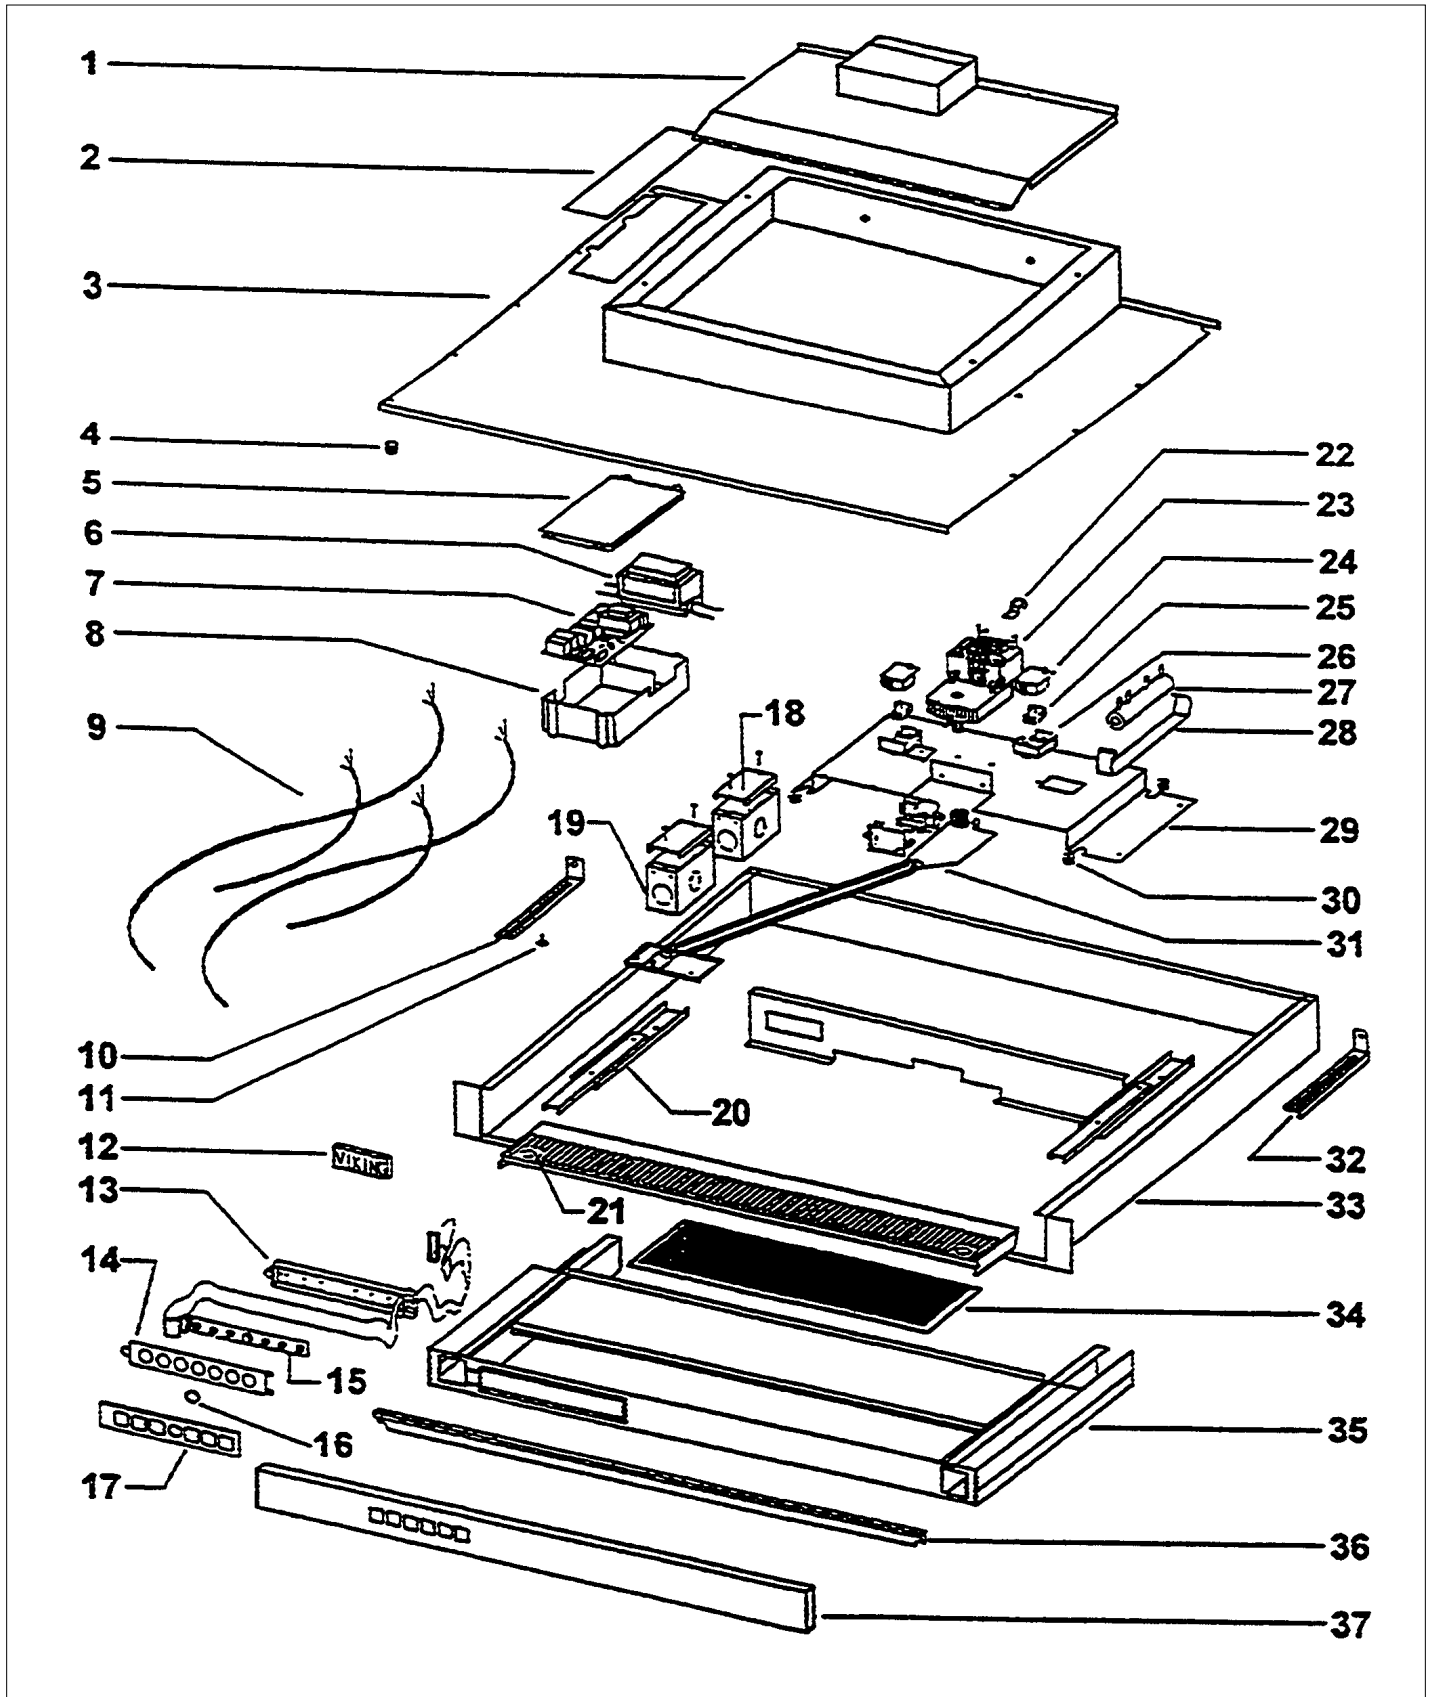

VIPR160

UNIT COMPONENTS	1
Appendix A:Pages Index	A
Appendix B:Parts Index	B

UNIT COMPONENTS

Item	Part No.	Name	Qty	Uom	NOTES
1	PD230001	UPPER CLOSURE PANEL (E3400340)		EA	NO LONGER AVAILABLE
2	PD230002	POWER CABLE COVER (E3235434)		EA	
3	PD230004	CLOSURE PANEL (160)		EA	Not available online / Call for pricing and availability
4	PD200001	SPACER 032921910		EA	NO LONGER AVAILABLE
5	PD230006	ELECTR. P.C. BOARD BOX C. 03294033		EA	
6	PD210001	TRANSFORMER (02300672)		EA	
7	PD210002	ELECTRICAL P.C. BOARD (08086121)		EA	
8	PD230007	ELECTRICAL P.C. BOARD BOX 03292353		EA	NO LONGER AVAILABLE, Not available online / Call for pricing and availability
9	PD210003	WIRES (04296019)		EA	
10	PD230008	BRACKET E3335435		EA	
11	PD220001	GASKET VIBRATION DAMPER (03202192)		EA	NO LONGER AVAILABLE, Not available online / Call for pricing and availability
12	PE010020	LOGO - PROFESSIONAL - VRTR, *BK* ASSY		EA	
13	PD230009	SWITCH BOARD BOX COVER (03292352)		EA	
14	PD210004	SWITCH BOARD (03292351)		EA	
15	PD210005	CONTROLS P.C. BOARD (SB08080108)		EA	NO LONGER AVAILABLE
16	PD210006	WARNING LIGHT (03292282)		EA	NO LONGER AVAILABLE
17	PD220002	SWITCH BUTTON (03292281)		EA	
18	PD230010	POWER CABLE BOX COVER (E3335140)		EA	
19	PD230011	POWER CABLE JUNCTION BOX (E3334250)		EA	NO LONGER AVAILABLE, Not available online / Call for pricing and availability
20	PD200002	RUNNER BALL (020003530)		EA	NO LONGER AVAILABLE