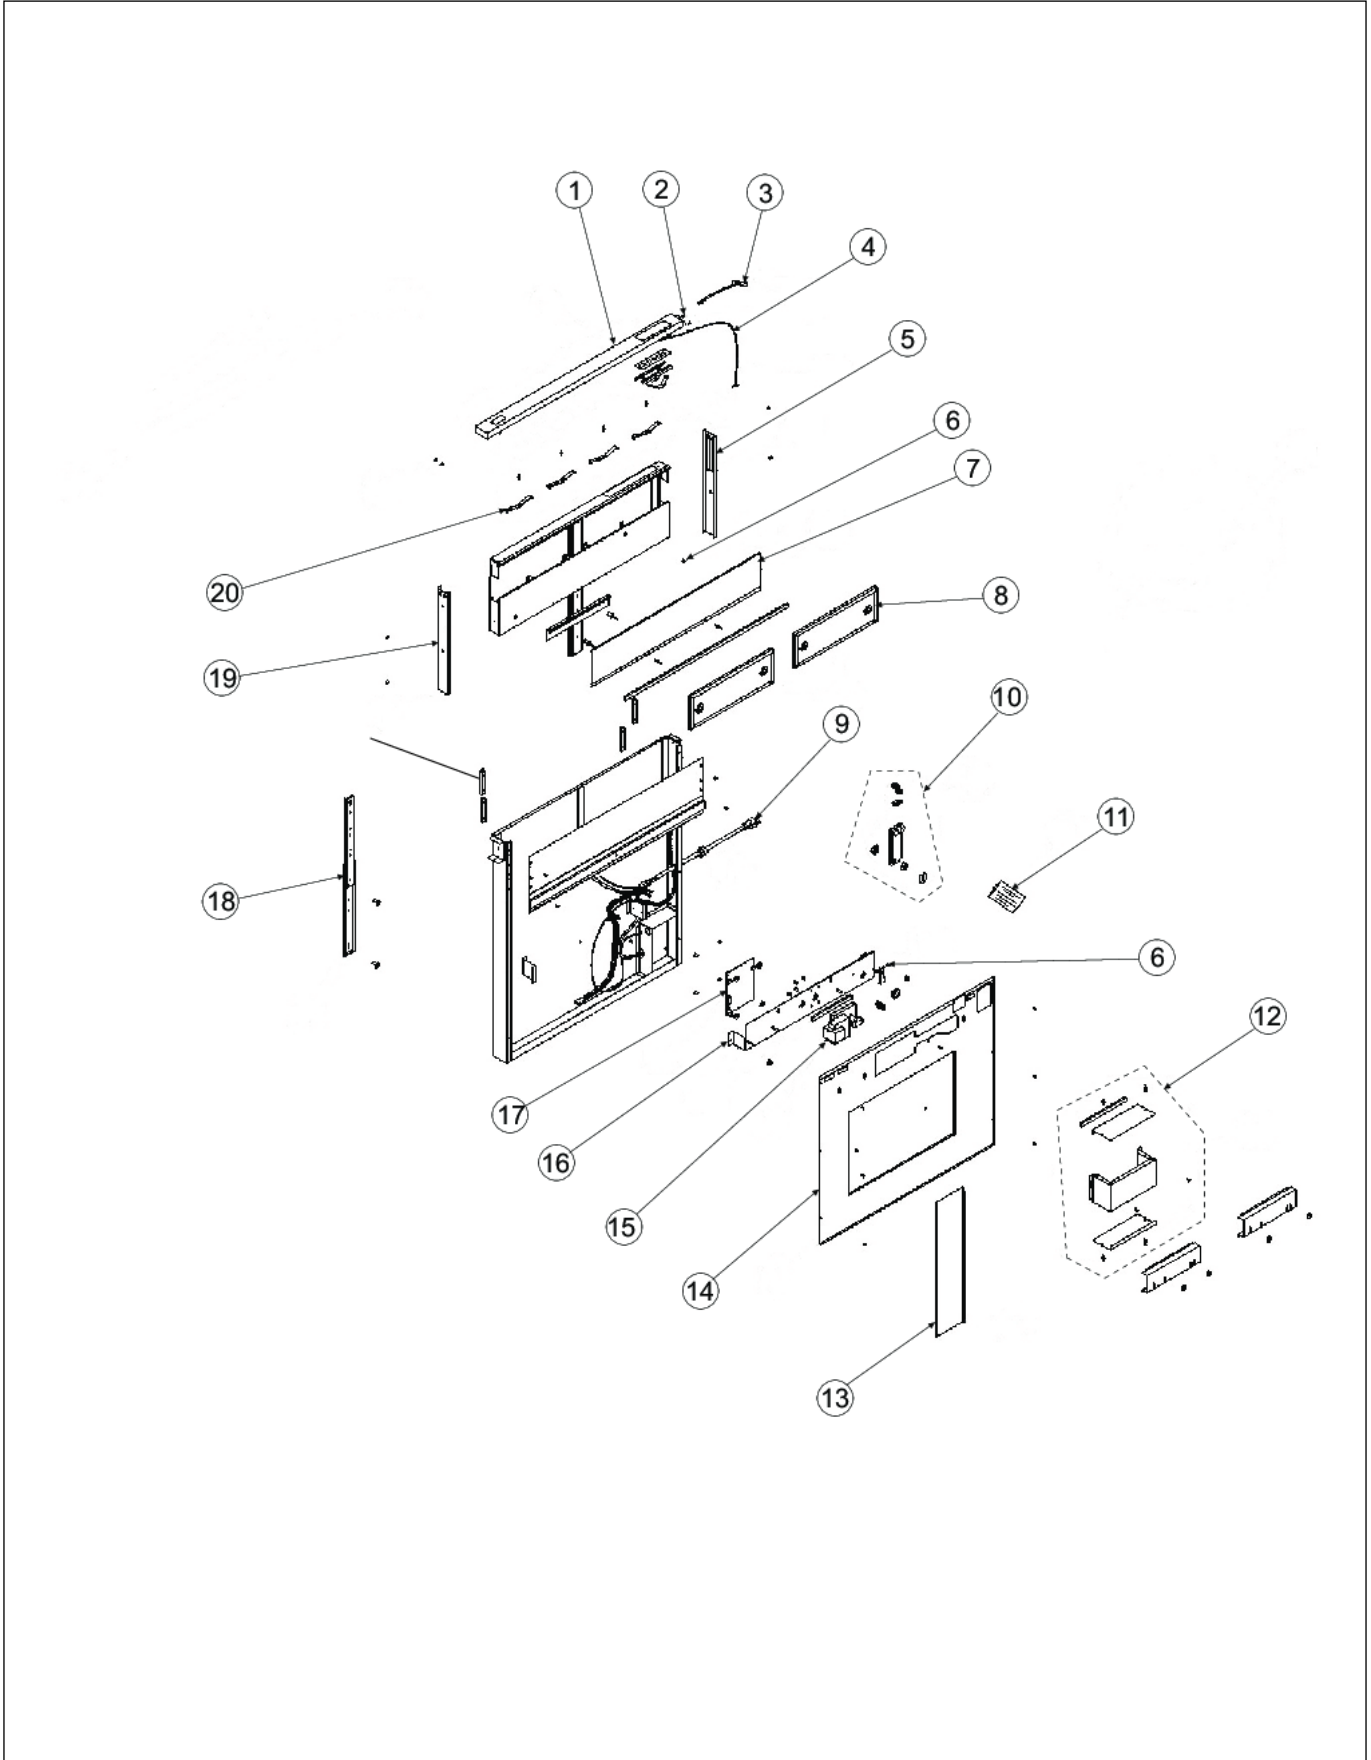

**VIPR102SS**

|                              |   |
|------------------------------|---|
| VIPR102SS .....              | 1 |
| Appendix A:Pages Index ..... | A |
| Appendix B:Parts Index ..... | B |

| Item | Part No.   | Name  | Qty | Uom | NOTES   |
|------|------------|---|-----|-----|---|
| 1    | 022207-000 | TOP COVER ASSEMBLY (VIPR102SS)                                | 1   | EA  |   |
| 2    | PV300174   | SCREW 8-18 PH HD VIPR 97015782                                | 4   | EA  |   |
| 3    | PV300182   | UP/DOWN CONTROL ASSEMBLY                                      | 1   | EA  |   |
| 4    | 022205-000 | SWITCH HARNESS  | 1   | EA  |   |
| 5    | PV300115   | RIGHT END CAP   | 1   | EA  |   |
| 6    | PV300045   | GROUND SCREW  | 2   | EA  | NO LONGER AVAILABLE   |
| 7    | PV300117   | TRIM PANEL (VIPR102RSS, VIPR102SS)                            | 1   | EA  |   |
| 8    | PV300112   | SUB TO PV300185   | 2   | EA  | NO LONGER AVAILABLE   |
| 9    | PV300197   | POWER CORD ASSEMBLY   | 1   | EA  |   |
| 10   | PV300123   | CRANK ASSEMBLY  | 1   | EA  |   |
| 11   | PV300095   | FSTNR PK 6-10X1.5   | 1   | EA  |   |
| 12   | PS200016   | GEAR MOTOR COVER ASSEMBLY                                     | 1   | EA  |   |
| 13   | PV210009   | AIRBOX OPENING COVER (VIPR102RSS, VIPR102SS)                  | 1   | EA  | Not available online / Call for pricing and availability                      |
| 14   | PV300189   | AIRBOX FRONT (VIPR102RSS, VIPR102SS)                          | 1   | EA  | NO LONGER AVAILABLE, Not available online / Call for pricing and availability |
| 15   | PS200015   | GEAR MOTOR Kit (VIPR102RSS, VIPR162RSS, VIPR102SS, VIPR162SS) | 1   | EA  |   |
| 16   | PS200019   | MOTOR BRACKET ASSEMBLY  | 1   | EA  |   |
| 17   | 022201-000 | LOWER PCB   | 1   | EA  |   |
| 18   | PV300120   | CHIMNEY SLIDE   | 1   | EA  |   |
| 19   | PV300116   | LEFT END CAP  | 1   | EA  |   |
| 20   | PV300111   | SUB TO PV300154 - FLTR CLP NYL RIV                            | 4   | EA  | NO LONGER AVAILABLE   |
| 21   | PS200001   | SPACER (99710032) VIPR  | 4   | EA  |   |