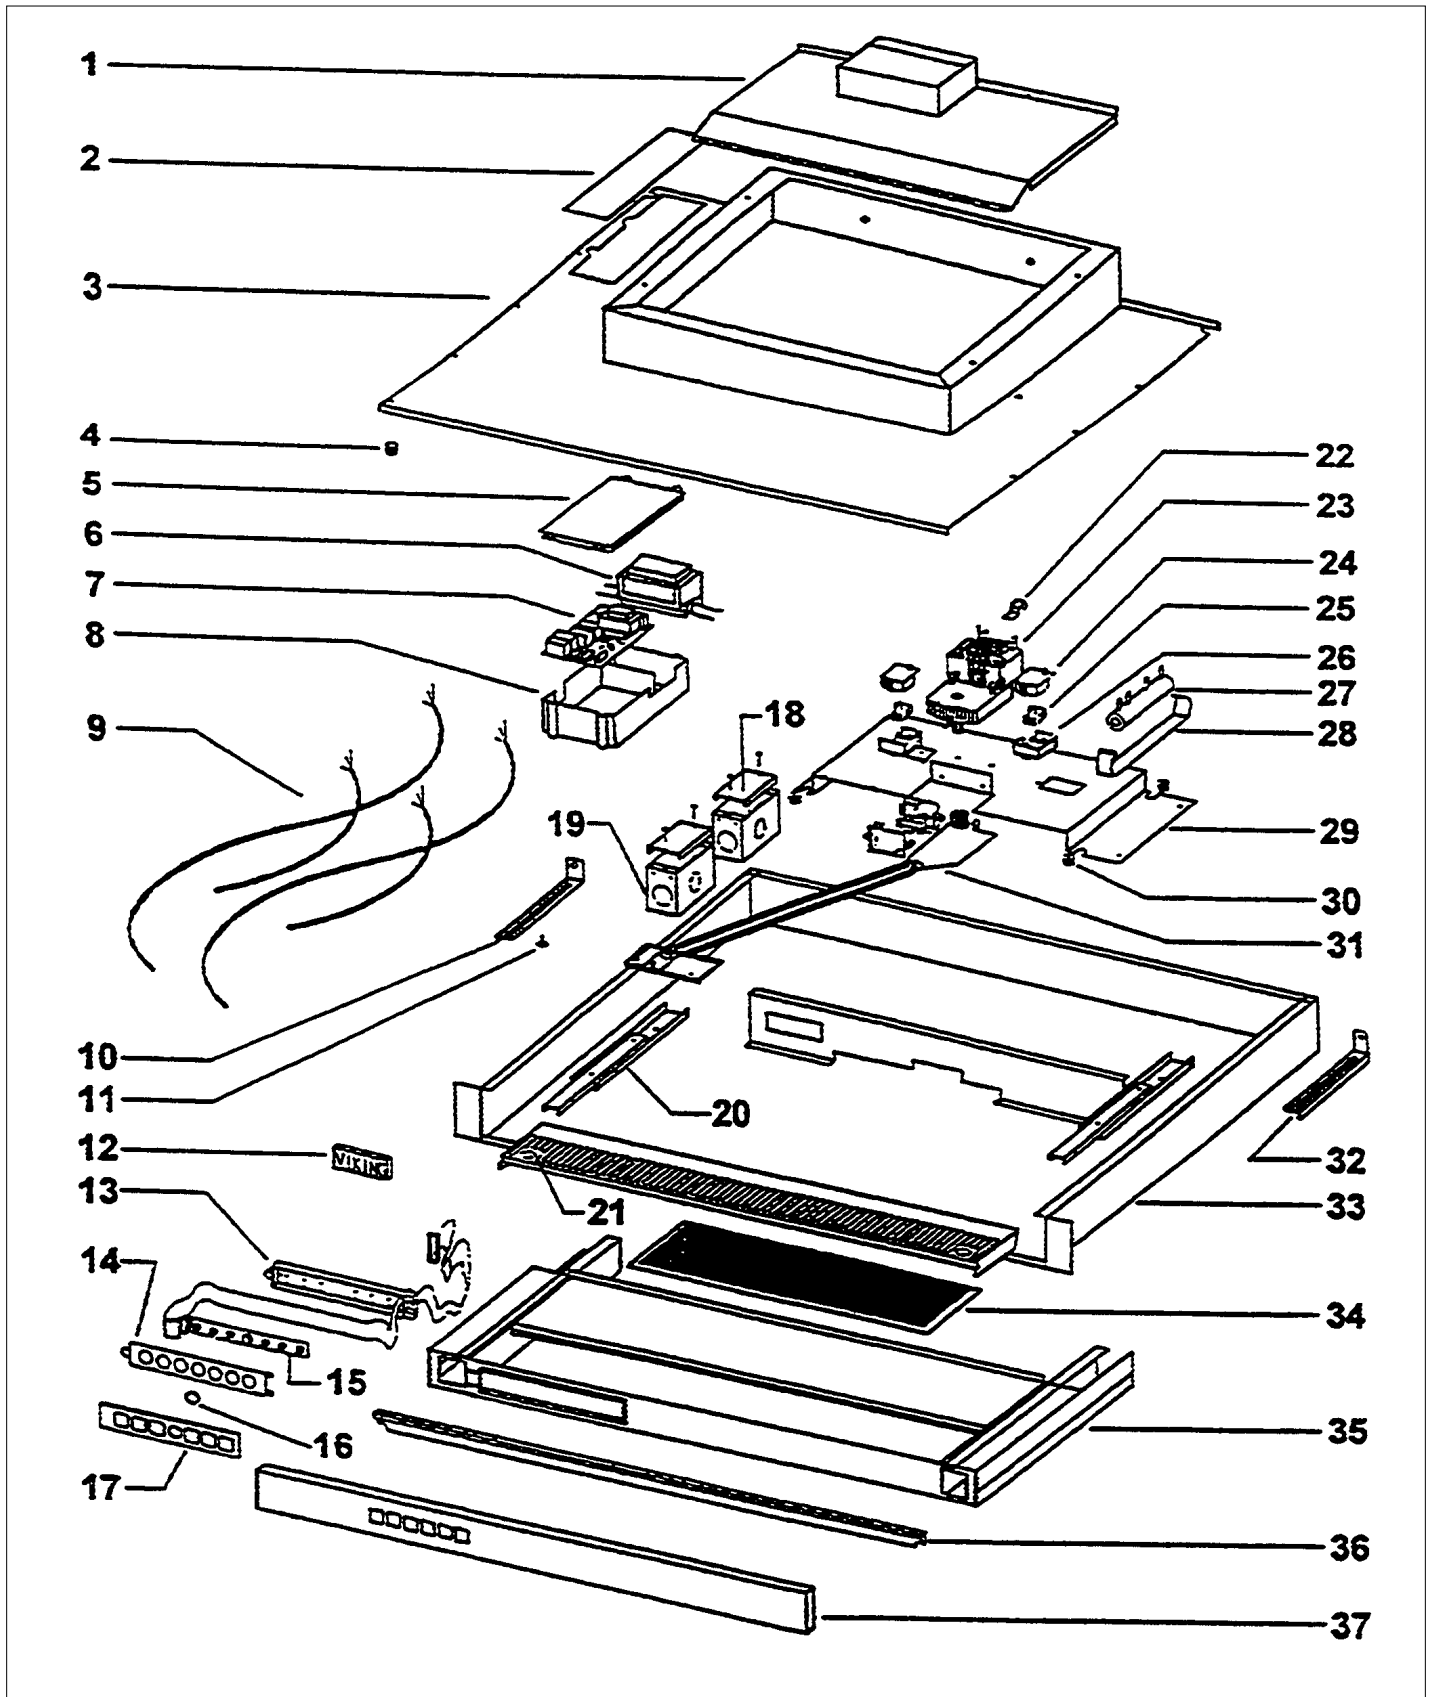

Item	Part No.	Name	Qty	Uom	NOTES
1	PD230001	UPPER CLOSURE PANEL (E3400340)		EA	NO LONGER AVAILABLE
2	PD230002	POWER CABLE COVER (E3235434)		EA	
3	PD230003	CLOSURE PANEL 30" (008088641)		EA	NO LONGER AVAILABLE, Not available online / Call for pricing and availability
4	PD200001	SPACER 032921910		EA	NO LONGER AVAILABLE
5	PD230006	ELECTR. P.C. BOARD BOX C. 03294033		EA	
6	PD210001	TRANSFORMER (02300672)		EA	
7	PD210002	ELECTRICAL P.C. BOARD (08086121)		EA	
8	PD230007	ELECTRICAL P.C. BOARD BOX 03292353		EA	NO LONGER AVAILABLE, Not available online / Call for pricing and availability
9	PD210003	WIRES (04296019)		EA	
10	PD230008	BRACKET E3335435		EA	
11	PD220001	GASKET VIBRATION DAMPER (03202192)		EA	NO LONGER AVAILABLE, Not available online / Call for pricing and availability
12	PE010020	LOGO - PROFESSIONAL - VRTR, *BK* ASSY		EA	
13	PD230009	SWITCH BOARD BOX COVER (03292352)		EA	
14	PD210004	SWITCH BOARD (03292351)		EA	
15	PD210005	CONTROLS P.C. BOARD (SB08080108)		EA	NO LONGER AVAILABLE
16	PD210006	WARNING LIGHT (03292282)		EA	NO LONGER AVAILABLE
17	PD220002	SWITCH BUTTON (03292281)		EA	
18	PD230010	POWER CABLE BOX COVER (E3335140)		EA	
19	PD230011	POWER CABLE JUNCTION BOX (E3334250)		EA	NO LONGER AVAILABLE, Not available online / Call for pricing and availability