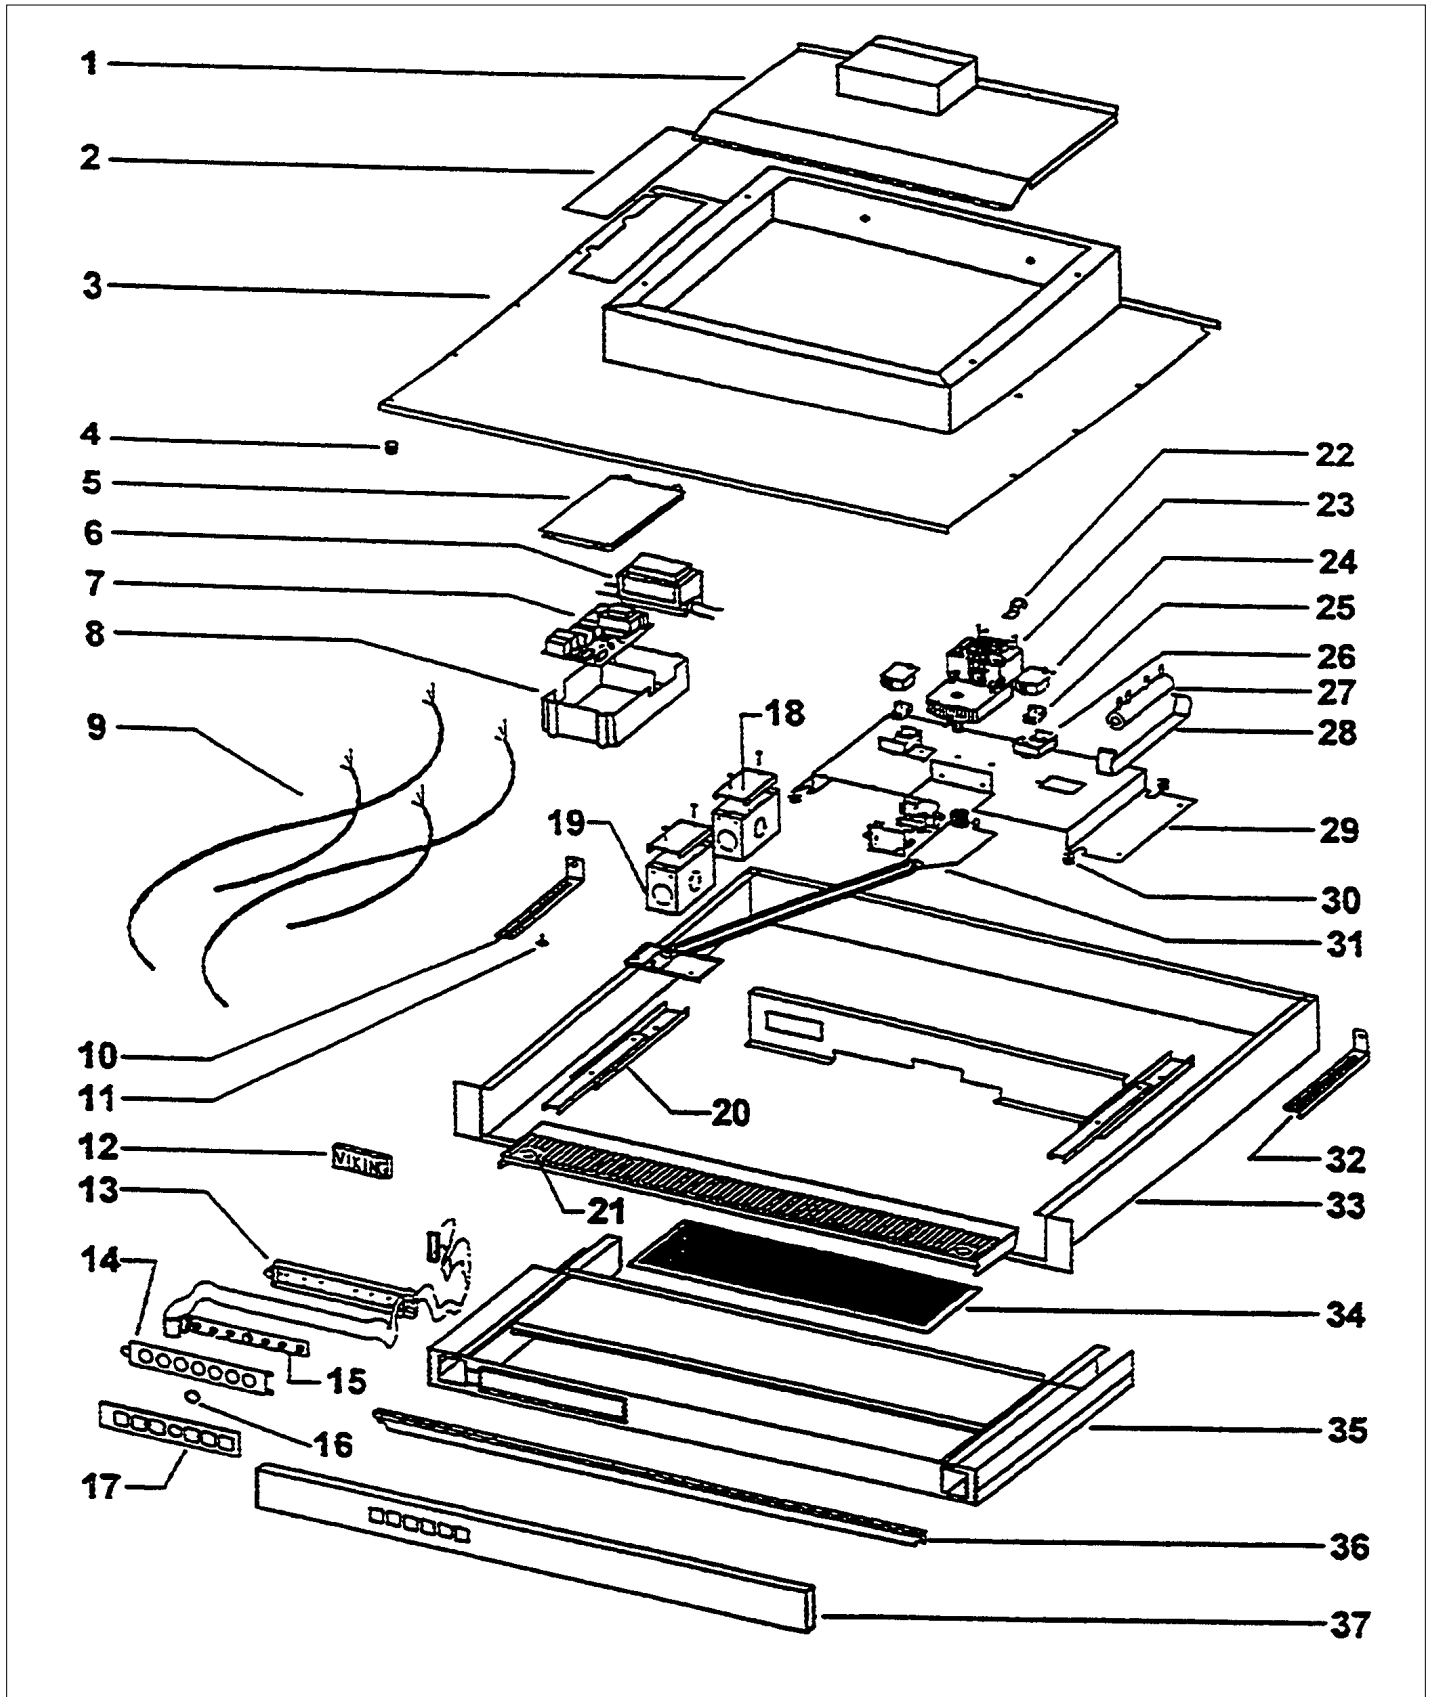

Item	Part No.	Name	Qty	Uom	NOTES
20	PD200002	RUNNER BALL (020003530)		EA	NO LONGER AVAILABLE
21	PD240001	GRILL 30" (E3331924)		EA	NO LONGER AVAILABLE, Not available online / Call for pricing and availability
22	PD210007	RUNNER WIRES 03290499		EA	NO LONGER AVAILABLE
23	PD220003	MOTOR - NLA		EA	
<p>Comments for Part Num. PD220003</p> <p>gboltz@VikingRange.com on Sep 7, 2016</p> <p>Part is no longer available no subs available</p>					
#	PD200007	TENSION (ROLL) PIN		EA	
24	PD230012	MICRO SWITCH BOX COVER (03292350)		EA	
25	PD210008	MICRO SWITCH (02300620) - NLA		EA	
26	PD230013	MICRO SWITCH BOX (03292349)		EA	
27	PD210009	RESISTER (02300673)		EA	
28	PD210010	RESISTER BLOCK (02000183)		EA	NO LONGER AVAILABLE, Not available online / Call for pricing and availability
29	PD210011	MOVEMENT BLOCK (E3335401)		EA	NO LONGER AVAILABLE
30	PD200003	RUBBER WASHER (03202007)		EA	
31	PD230014	DISPLAY VISOR PIVOT (08088698)		EA	
32	PD230015	LEFT BRACKET (E3335436)		EA	
33	PD230016	DISPLAY SUPPORT 30" (008088621)		EA	NO LONGER AVAILABLE, Not available online / Call for pricing and availability
34	PD220004	GREASE FILTER 30" (08087426)		EA	
35	PD240004	DISPLAY VISOR 30" (08088340)		EA	NO LONGER AVAILABLE, Not available online / Call for pricing and availability