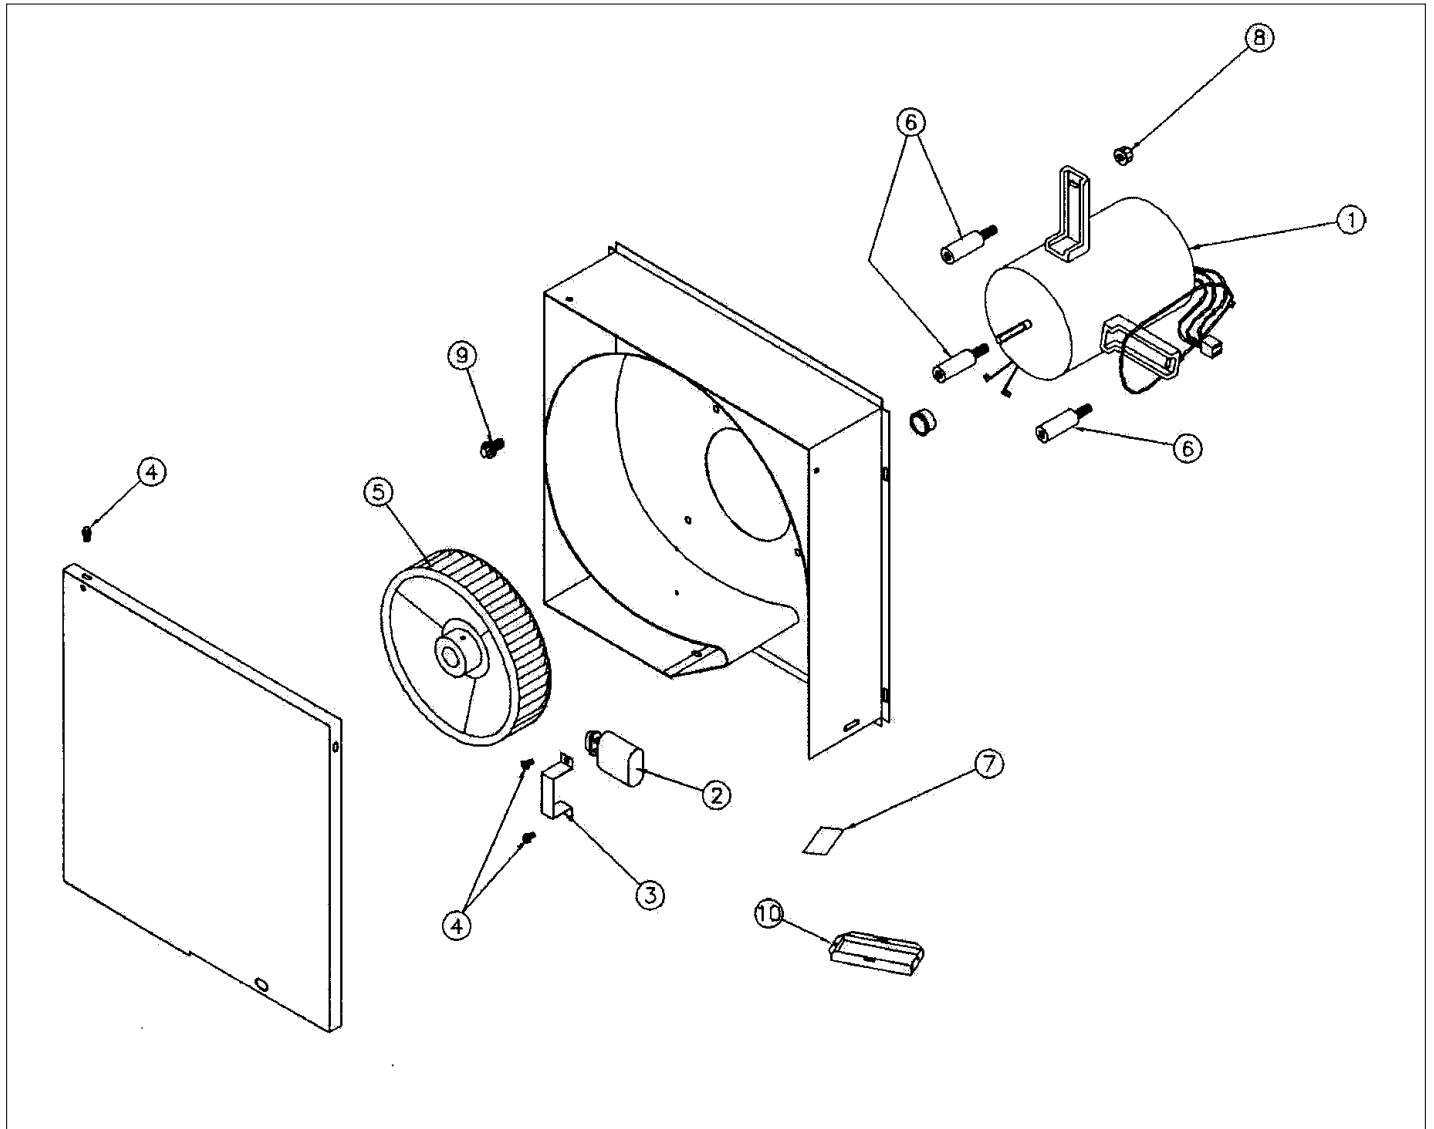

VIDV500

UNIT COMPONENTS	1
Appendix A:Pages Index	A
Appendix B:Parts Index	B

UNIT COMPONENTS

Item	Part No.	Name	Qty	Uom	NOTES
1	PV300126	MOTOR W/CAPACITOR VIDV900 97015522	1	EA	
2	PV300128	CAPACITOR VIDV900 99071524	1	EA	
3	PV300149	CAPACITOR CLAMP 97015546	1	EA	NO LONGER AVAILABLE, Not available online / Call for pricing and availability
4	PV300065	HEX SCREW, #8-16 X 3/8 (97015701)	1	EA	
5	PV300127	BLOWER WHEEL 99071523	1	EA	
6	PV300129	ISOLATOR MOTOR MT VIDV900 99071525	1	EA	
7	PV300150	INSTALLATION HARDWARE 97015550	1	EA	
8	PV300044	NUT WHIZ 1/4-20	1	EA	
9	PV300083	SCREW, 1/4 - 20 X 5/16 97015706	1	EA	
10	PV300151	DUCT CONNECTOR 97015551	1	EA	