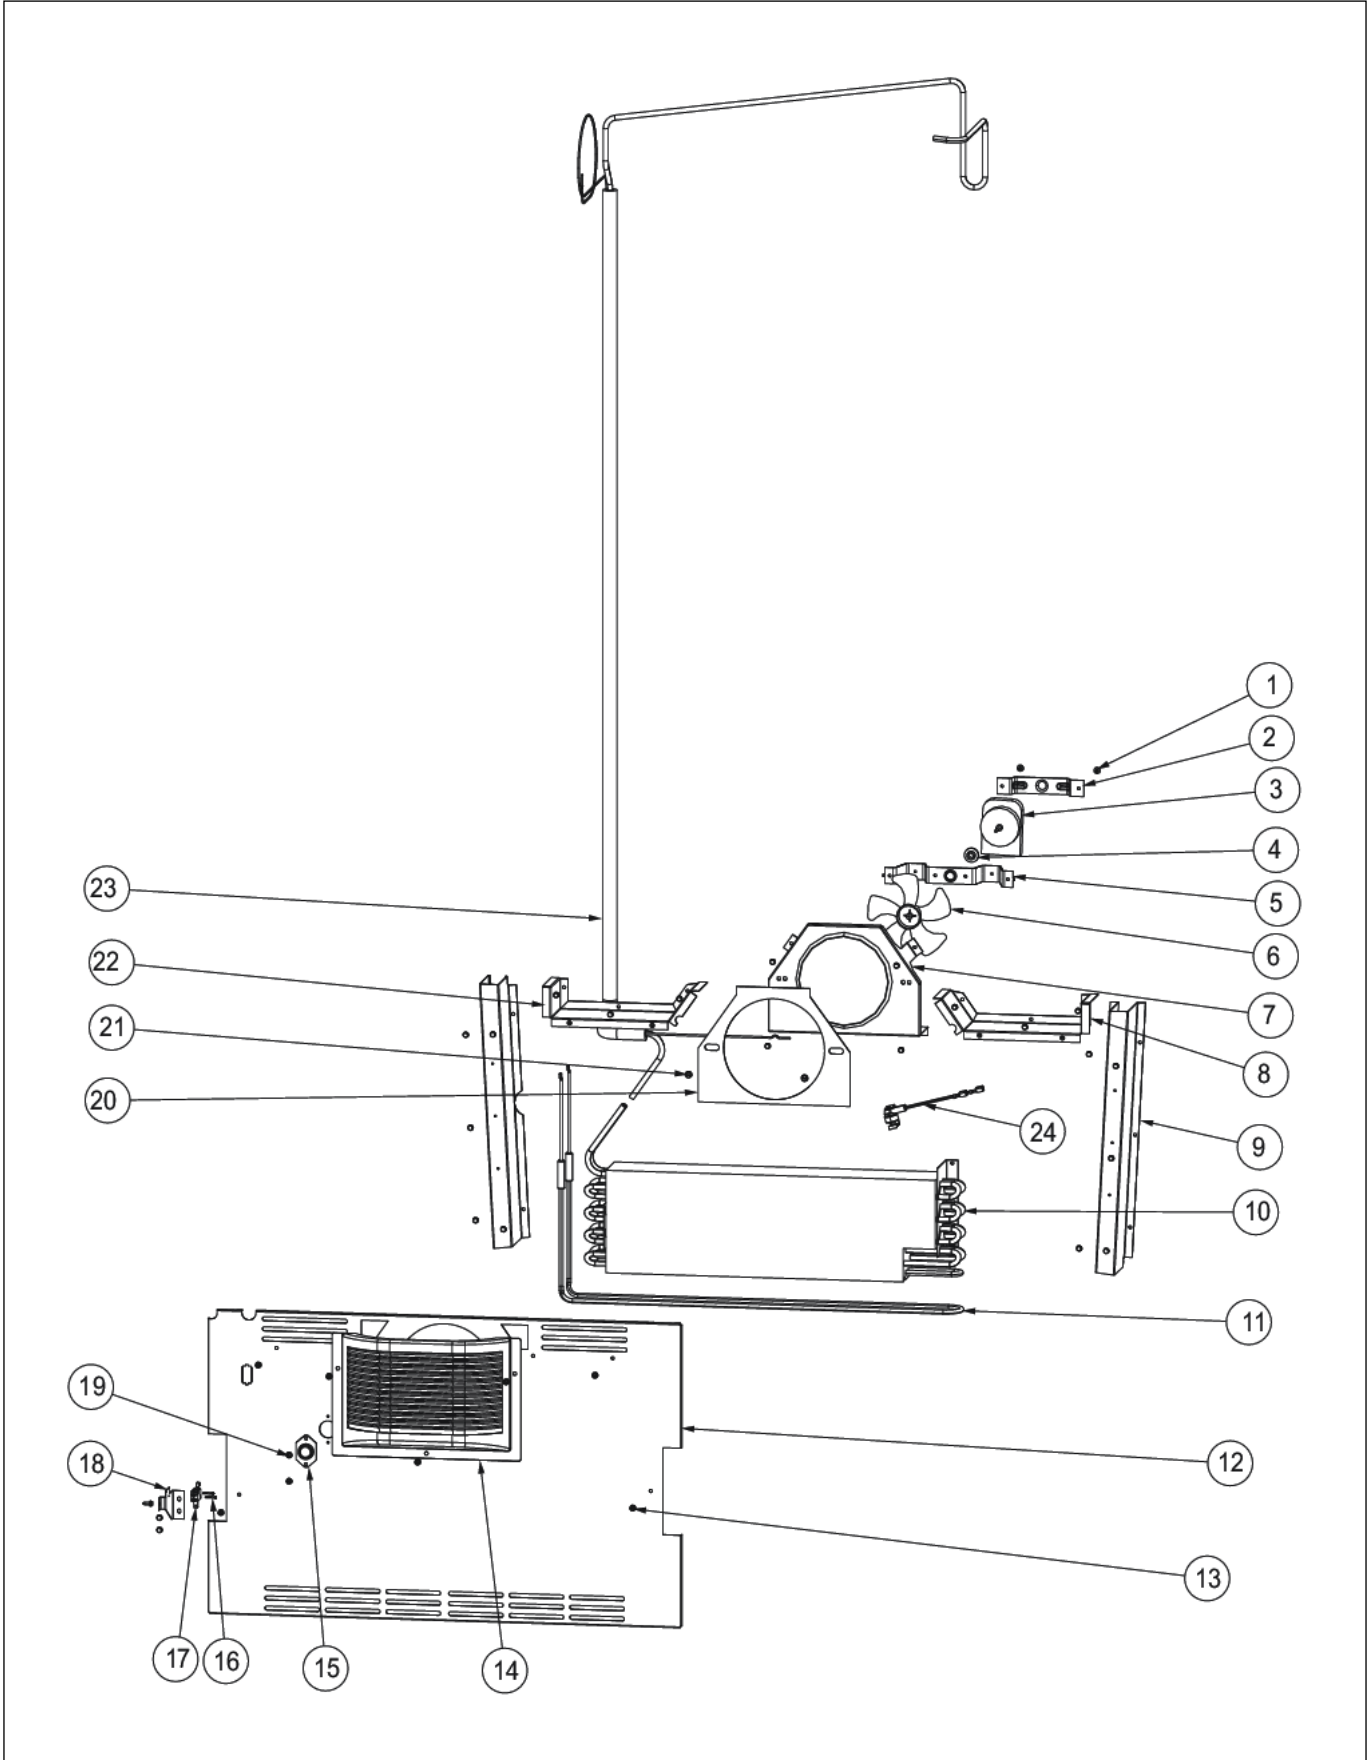

LOW SIDE ASSEMBLY

Item	Part No.	Name	Qty	Uom	NOTES
1	PD020193	SCR 8-18 X 3/8	22	EA	
2	L21910017	BRACKET FAN EVAP -- VEN	1	EA	Not available online / Call for pricing and availability
3	PE950153	MOTOR EVAP FAN	1	EA	
4	A1017202	GROMMET-FAN VA1017202	1	EA	
5	10656101	BRKT-MTR UP STEEL V1065601Q	1	EA	
6	12059901	FAN-EVAP/5.250 V12059901	1	EA	
7	PM910168	SHROUD EVAP FAN BM	1	EA	
8	K2097169	BRKT DIVIDER R	1	EA	
9	K2097172	RETURN AIR CHANNEL	2	EA	
10	PM910178	BOTTOM MOUNT EVAP	1	EA	
11	PJ910030	BOTTOM MOUNT EVAP HEATER	1	EA	
12	000247-000	COVER, EVAP, BM	1	EA	
13	M0211018	SCREW-SM	7	EA	
14	12063301	COVER-FZ FAN V12063301	1	EA	
15	C8983701	THERMISTOR	1	EA	
16	M0213105	SCREW-SM	2	EA	
17	003471-000	SWITCH SNAP-ACTION BM 36	1	EA	
18	K2098398	36" BM SWITCH MOUNTING BRKT	1	EA	
19	M0211014	SCREW-SM	2	EA	Not available online / Call for pricing and availability
20	12102401	GSKT-EVAP FAN SHRD V12102401	1	EA	
21	PD020038	SCREW-#10 X 3/8 HEX WH.HD.T(F)GREEN	2	EA	
22	K2097168	BRKT DIVIDER L	1	EA	
23	031006-000	HEAT EXCHANGER ASM BM 36	1	EA	
24	058966-000	THERMOSTAT, SNAP ACTION, 55 OPEN 20 CLOSE	1	EA