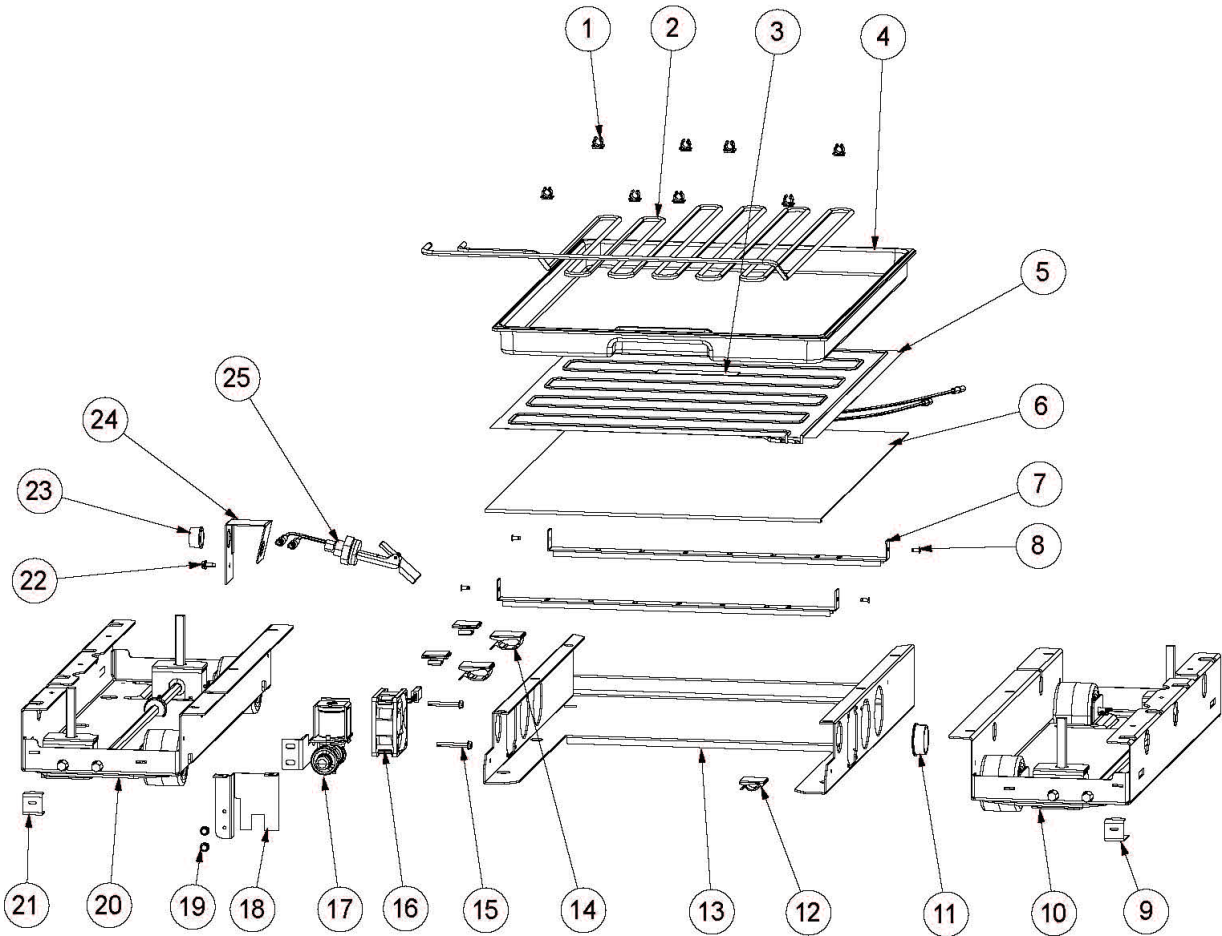

LOWER UNIT ASSEMBLY

Item	Part No.	Name	Qty	Uom	NOTES
1	PD030146	STAND OFF LOCK CLIP	1	EA	
2	F2096549	SERPENTINE-DRAIN 12131801	1	EA	
3	PF031267	LABEL HEATER PAN	1	EA	
4	PK930348	PAN DRAIN	1	EA	
5	G50911853	TRAY PAN HEATER	1	EA	
6	L20914124	TRAY PAN HEATER	1	EA	Not available online / Call for pricing and availability
7	K20913040	BRACKET, CONDENSATE SUPPORT	2	EA	Not available online / Call for pricing and availability
8	10699601	DAMPER-TUBING .8	4	EA	
9	K2098044	BRKT GRILLE SUPPORT	1	EA	
10	PM910398	LEVELER MODULE R	1	EA	
11	A4554817	BUSHING-SNAP VA4554817	1	EA	
12	M0104106	CLIP-CORD VM0104106	3	EA	
13	K20915952	SHIELD BOTTOM DRAIN	1	EA	
14	M0104102	CLIP-CORD RED	1	EA	
15	PD020274	SCR SLTD HEX WSHR HD 8X1.250 BT	1	EA	
16	004551-000	AXIAL FAN	1	EA	
Comments for Part Num. 004551-000 gboltz@VikingRange.com on Jul 21, 2016 View service bulletin TR-0052-SP before ordering fan, if applicable order kit instead of fan					
17	PA970012	SINGLE WATER VALVE	1	EA	
18	K20913788	BRKT VALVE H2O SINGLE	1	EA	
19	M0220417	SCREW-TC	1	EA	
20	PM910399	LEVELER MODULE L	1	EA	
21	K2098096	BRKT GRILLE SUPPORT	1	EA	
22	M0253916	SCR 8-32 SHXW 3/8 TRI-LOBE	1	EA	
23	A4554806	BUSHING-SNAP VA4554806	1	EA	
24	B20915627	BRACKET HORIZ FLOAT SWITCH	1	EA	
25	PE050248	FLOAT SWITCH HORIZONTAL	1	EA