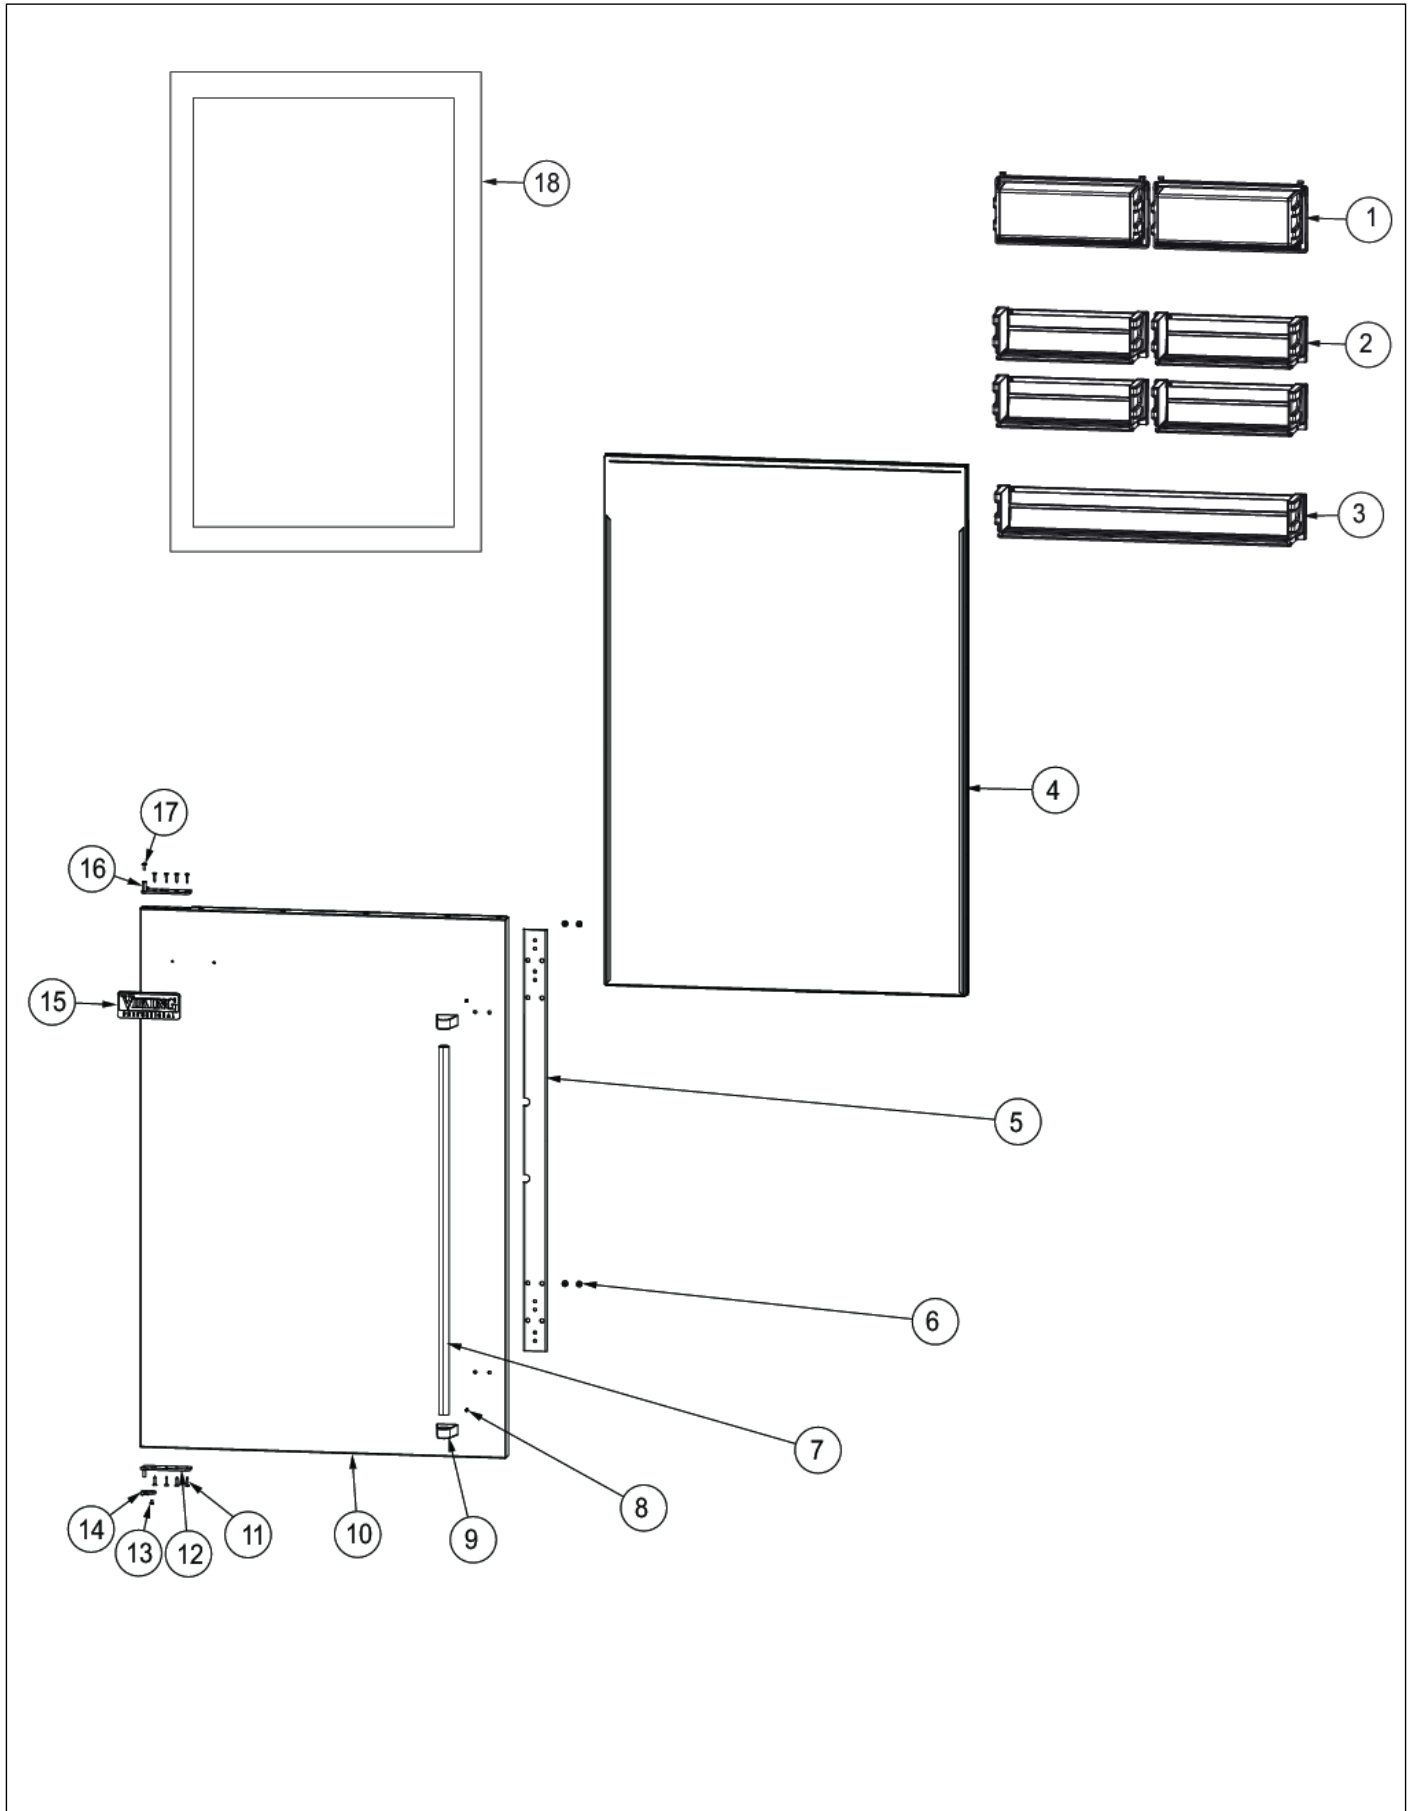

REFRIG DOOR ASSEMBLY

Item	Part No.	Name	Qty	Uom	NOTES
1	V12097404	Dairy Module Asm (BM)	2	EA	
2	036882-000	DOORBIN ASM FF 36 HALF	4	EA	
3	036884-000	DOORBIN ASM FF 36 FULL	1	EA	
4	007569-000	DOOR FOAM ASM 36 BM FF	1	EA	
5	013327-000	BRACKET,HDL,DES	1	EA	
6	M0204303	SCREW-MACH	4	EA	
7	PE030173	304 S.S HANDLE	1	EA	
8	000270-000	SET SCREW (NOT ORDERABLE, MUST ORDER ENDCAP)	2	EA	
9	012980-000	HANDLE, ASM, BM PRO FF	2	EA	
NI	012980-100	HANDLE,ASM,BM PRO FF BRASS	2	EA	Not available online / Call for pricing and availability
10	010768-000	SKIN, DOOR, BM 36 PRO FF LH SS	1	EA	
NI	010782-002	SKIN, DOOR, BM 36 PROI FF LH BK	1	EA	
NI	010782-003	SKIN, DOOR, BM 36 PROI FF LH BT	1	EA	
NI	010782-004	SKIN, DOOR, BM 36 PROI FF LH SG	1	EA	
NI	010782-005	SKIN, DOOR, BM 36 PROI FF LH GG	1	EA	
NI	010782-006	SKIN, DOOR, BM 36 PROI FF LH WH	1	EA	Not available online / Call for pricing and availability
NI	010782-007	SKIN,DOOR,BM 36 PROI FF LH AL	1	EA	Not available online / Call for pricing and availability
NI	010782-008	SKIN, DOOR, BM 36 PROI FF LH BU	1	EA	
NI	010782-009	SKIN, DOOR, BM 36 PROI FF LH LE	1	EA	
NI	010782-010	SKIN, DOOR, BM 36 PROI FF LH MJ	1	EA	
NI	010782-011	SKIN,DOOR,BM 36 PROI FF LH FG	1	EA	Not available online / Call for pricing and availability