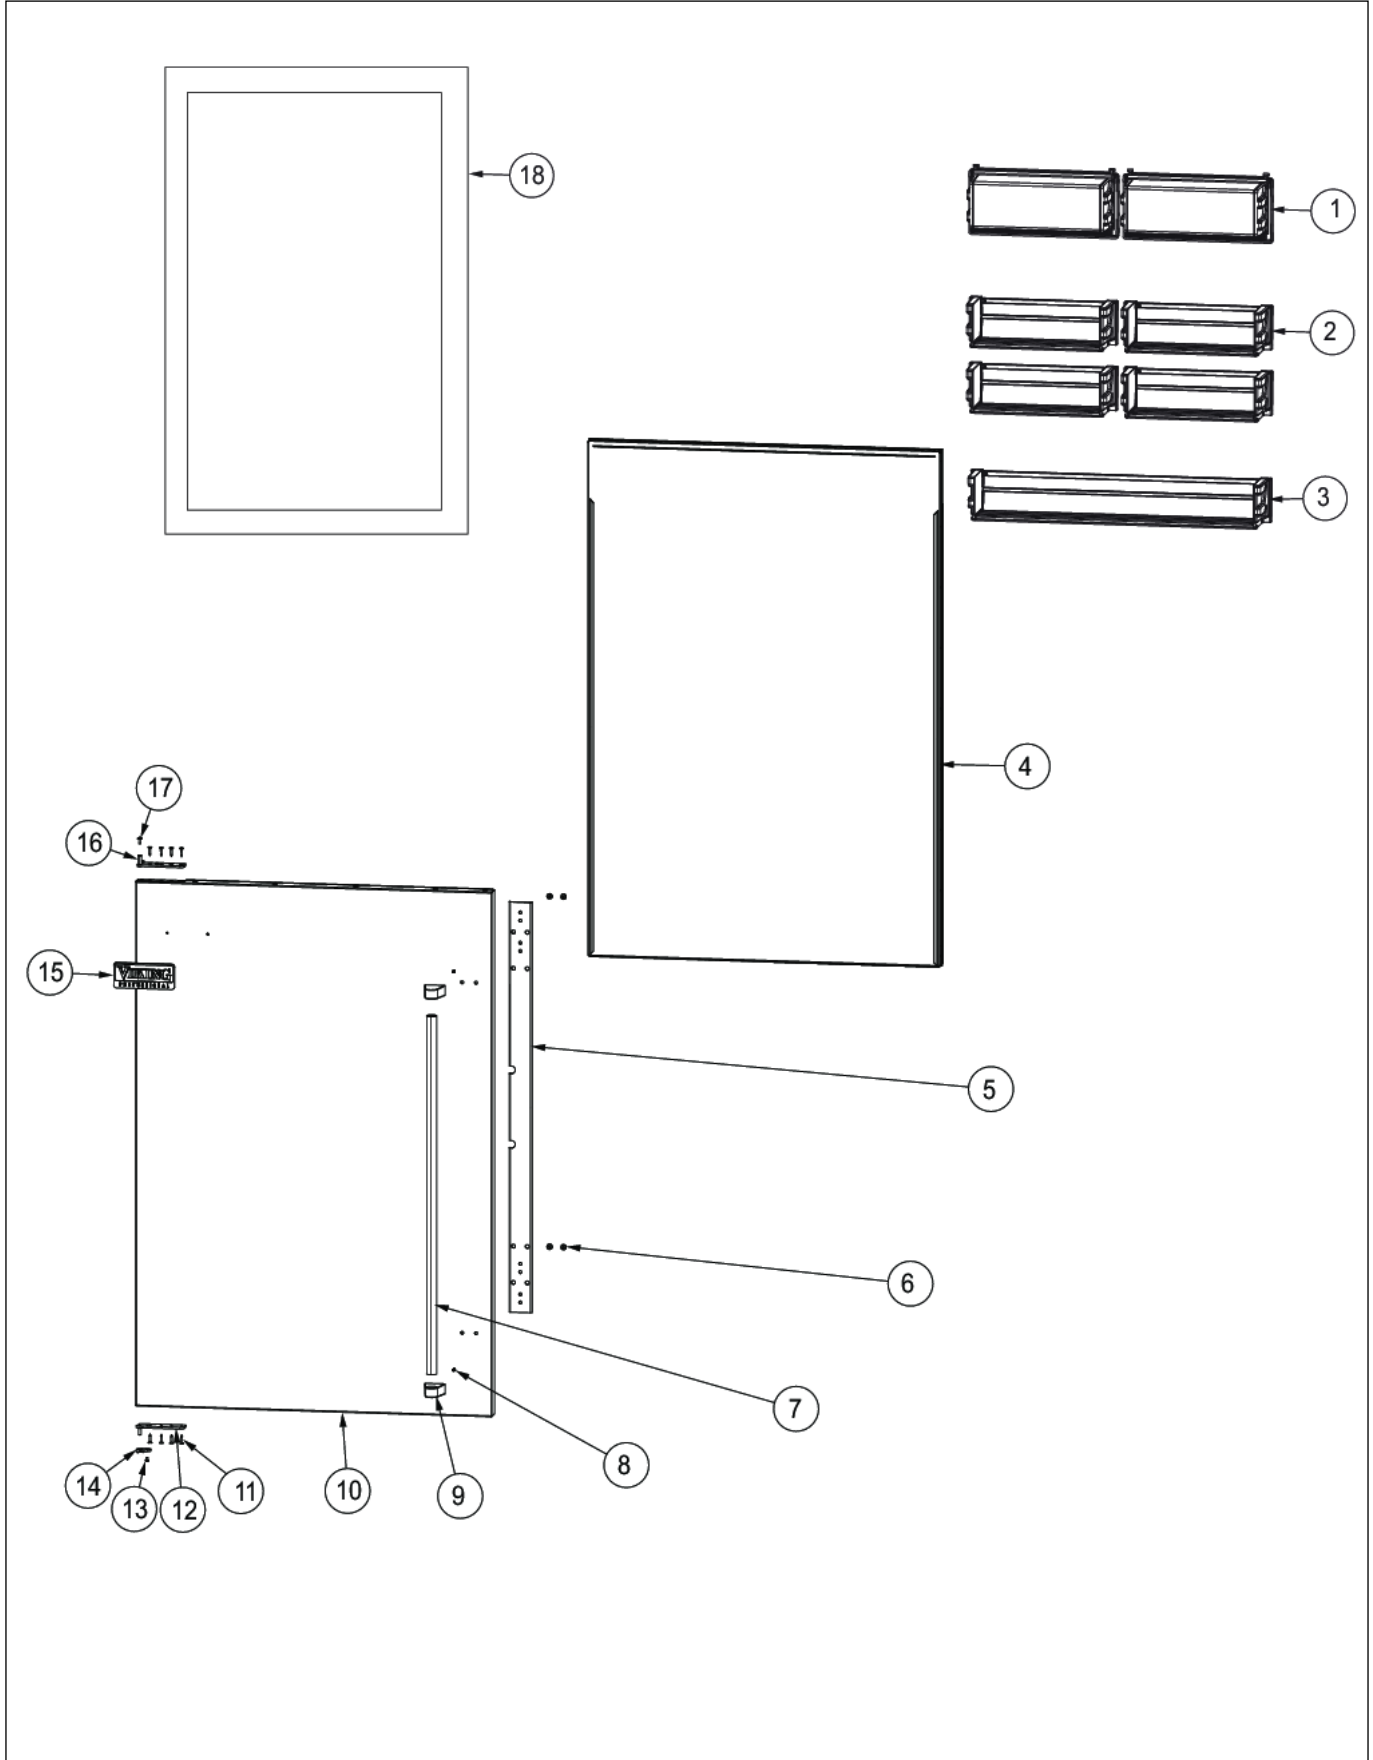

Item	Part No.	Name	Qty	Uom	NOTES
1	PB070358	INSULATION MC COVER	1	EA	
2	K2099933	MC BACK 36	1	EA	
3	K2099931	MC TOP 36	1	EA	
4	K2099455	SUPPORT MC Z	1	EA	
5	G5099929	MC COVER WELD	1	EA	Not available online / Call for pricing and availability
6	PK910089	BRACKET, ANTI - TIP	2	EA	
7	PB970171	MC INSULATION - BACK SIDE	1	EA	Not available online / Call for pricing and availability
8	K2099459	MC SIDE (RIGHT)	1	EA	
9	PD020194	SCR, HEX SRTD WSHR HD, #8-18 X 1/2	34	EA	
10	PC040010	POP RIVET (.063/GR -.125) GAMD42-A	28	EA	
11	A4554806	BUSHING-SNAP VA4554806	1	EA	
12	PF930523	GRILL BLADE LABEL (REFRIGERATOR)	2	EA	
13	K20915675	BRACKET PSM	2	EA	
14	PD040157	BEARING SLEEVE	4	EA	
15	PD020233	SCR LAG 5/16-9 GX 5/16X7/16 WAF IHXW 3 S ZN	2	EA	
16	K20915902	CROSSMEMBER PSM 36	1	EA	
17	M0220417	SCREW-TC	22	EA	
18	PK050004	BRACKET GRILLE 5 SERIES	2	EA	
19	B20916336	ENDCAP GRILLE PROI N	2	EA	
20	B2096961	BRACKET-LOUVER	1	EA	
21	B20916317	LOUVER, GRL, LWR, AR AF 36 PROI	1	EA	
22	B20916316	LOUVER GRILLE MID 36 PROI	1	EA	
23	K20916342	BRACKET GRILLE	1	EA	
24	B20916315	LOUVER GRILLE TOP 36 PROI	1	EA	
29	K2099460	MC SIDE L	1	EA	
NI	000262-000	GRILLE,ASM,BM 36 PROI L	1	EA	
NI	G32916304	GRILLE ASM BM 36 PROI R	1	EA	

REFRIG DOOR ASSEMBLY