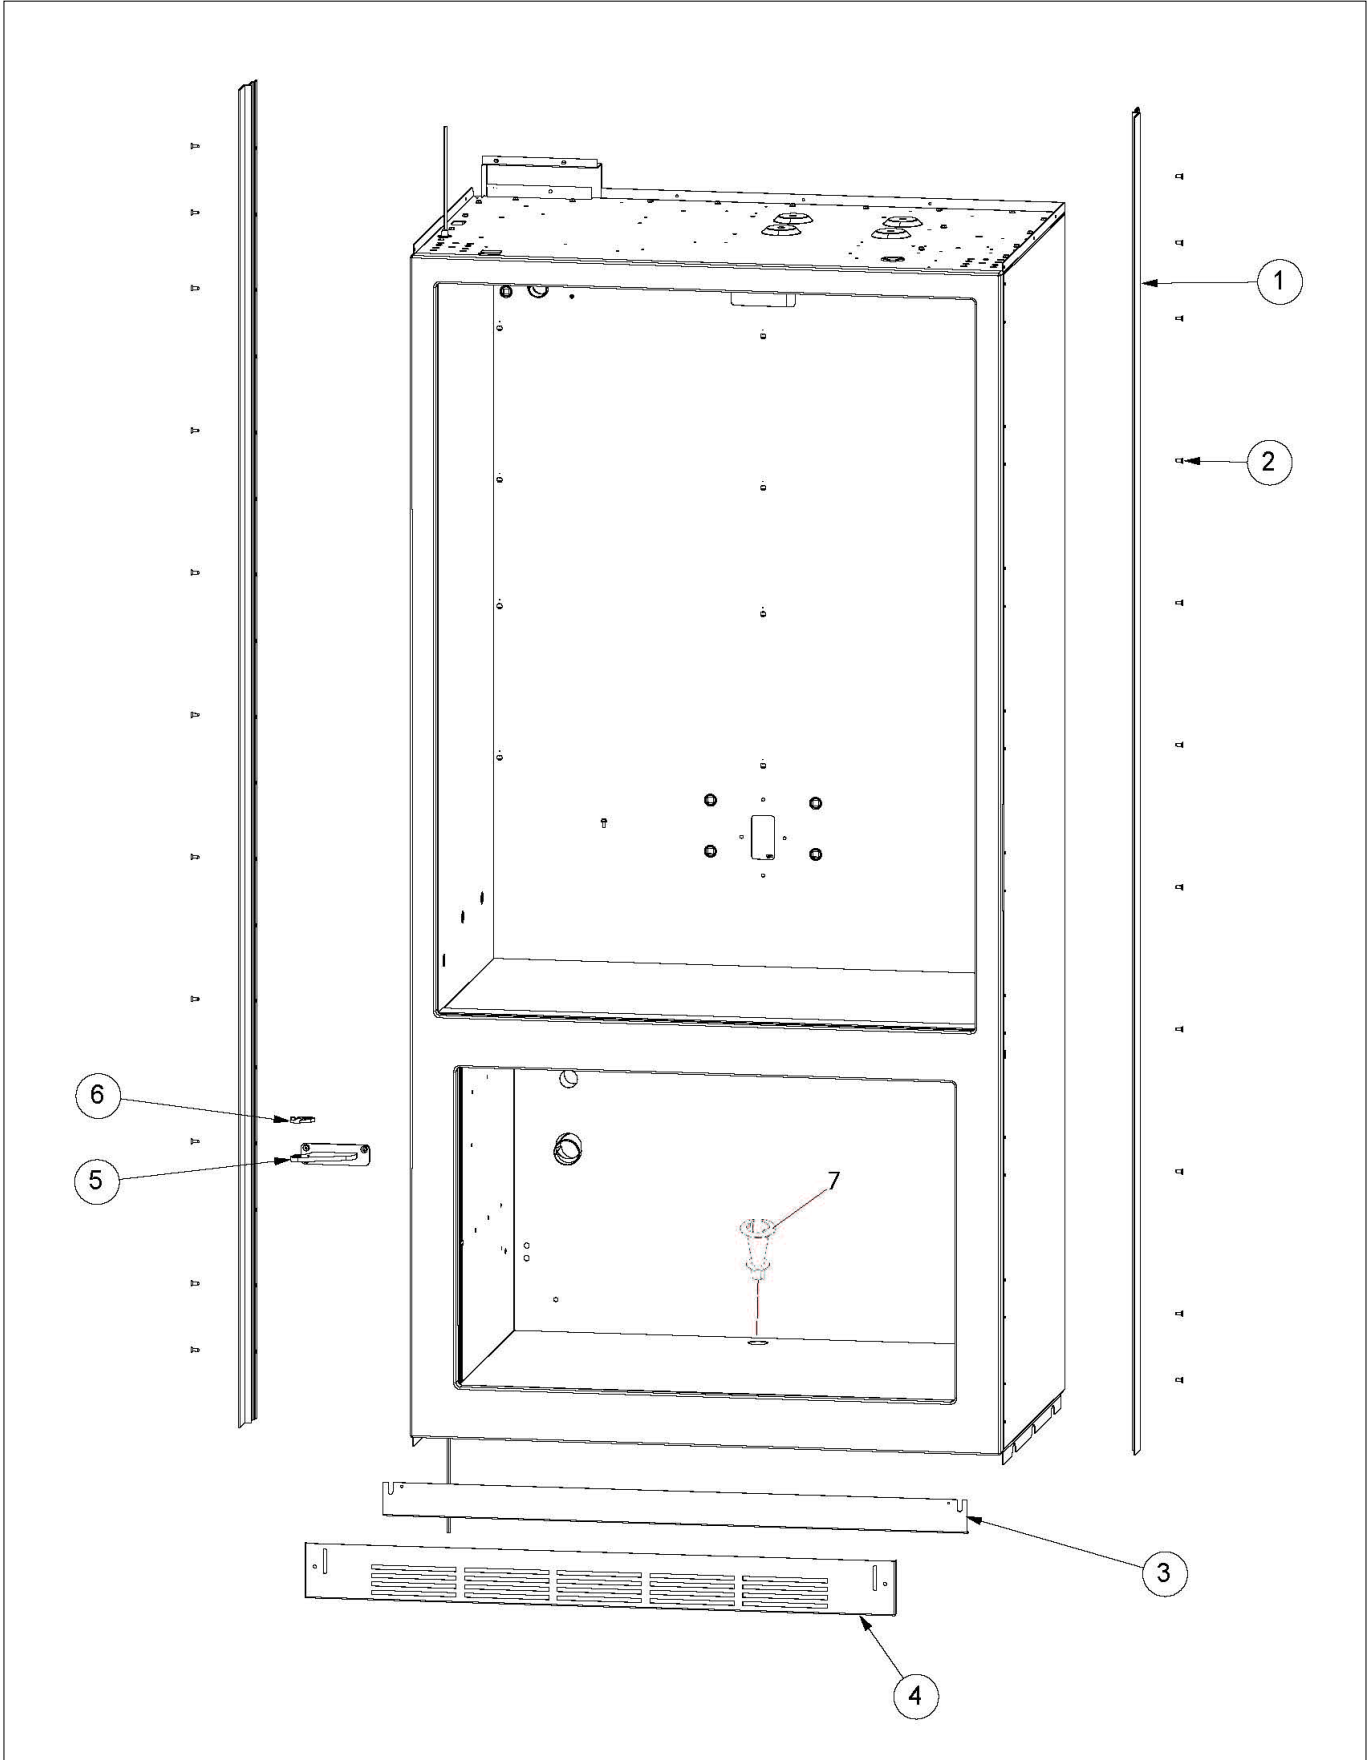

EXTERIOR ASSEMBLY

Item	Part No.	Name	Qty	Uom	NOTES
1	PK920066	TRIM, EXTRU, SIDE DES	2	EA	
2	M0215318	SCREW-SM	22	EA	
3	000147-002	LOWER KICK PLATE	1	EA	
4	044439-000	GRILLE TOE ASM BM 36	1	EA	
5	PC020249	HINGE ASM, LOWER, BM, LH (PRO/DES)	1	EA	
6	PC020228	CAM DOOR CLOSURE BOTTOM BLACK	1	EA	
7	PK030540	DRAIN TUBE SXS's & 36BM	1	EA