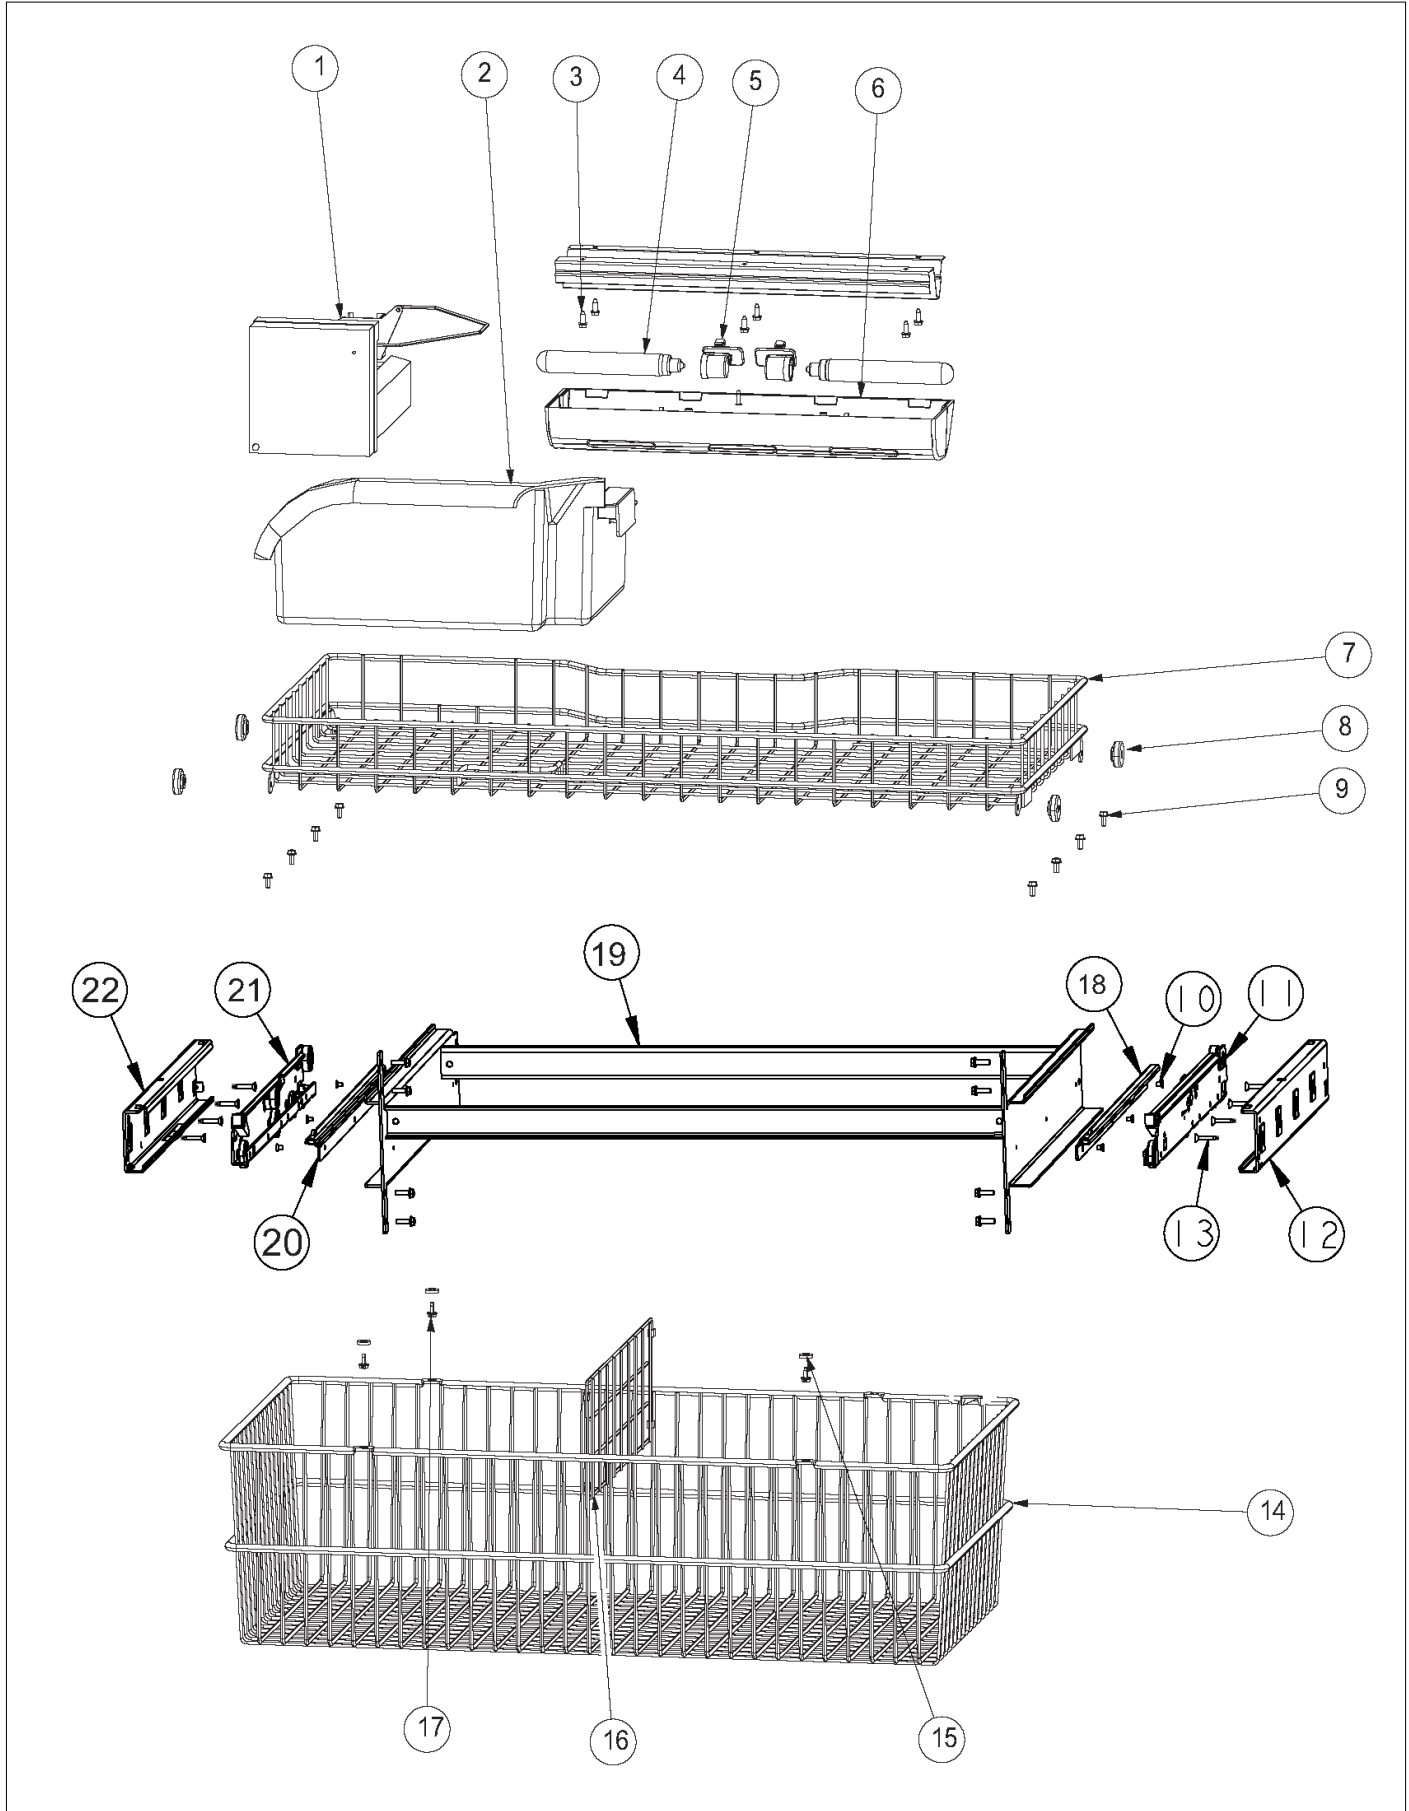

Item	Part No.	Name	Qty	Uom	NOTES
NI	009813-127	SKIN,ASM,BM 36 PROI FZ MS/BR	1	EA	Not available online / Call for pricing and availability

FREEZER INTERIOR ASSEMBLY

Item	Part No.	Name	Qty	Uom	NOTES
1	G50911850	ICE MAKER ASMY, BM	1	EA	
<p>Comments for Part Num. G50911850</p> <p>bradleysapplianceservice@shaw.ca on Jan 7, 2016 ICE MAKER BAIL ARM ACCESSORY KIT NUMBER 002251-000 -BAIL ARM (BOTTOM MOUNT) -BAIL ARM (DISPENSER AND NON-DISPENSER SIDE BY SIDE, ALL FREEZER) -ICE MAKER SHUTOFF WIRE</p> <p>ICE MAKER KIT NUMBER 002252-000 -ICE MAKER -ICE MAKER COVER -ICE MAKER LABEL -FILL CUP CLIP</p> <p>ICE MAKER WIRE HARNESS KIT NUMBER 002253-000 -ICE MAKER HARNESS -WIRE CLAMP</p> <p>REF: TECHNICAL BULLITEN: TR-0023C-SP</p>					
2	PK930056	PAN ICE (BM)	1	EA	
3	PD020194	SCR, HEX SRTD WSHR HD, #8-18 X 1/2	6	EA	
4	004528-000	LAMP, 40 WATT CLEAR LIGHT	2	EA	
5	PE950125	LIGHT SOCKET	2	EA	
6	12074501	COVER-FZ LIGHT	1	EA	
7	PM010630	BASKET, TOP	1	EA	
8	12088001	ROLLER-UP BSKT	3	EA	
9	PD920125	SCREW, NO.8 X 3/8 HEX HD.	5	EA	
10	001091-000	NO.8-32X1/4 FLAT PHIL HD TAPTITE	6	EA	
11	057856-000	MIDDLE MEMBER, SLIDE, BM 36, RH (83103)	1	EA	
12	PC080028	OUTER MEMBER, SLIDE RH (83102)	1	EA	
Not Shown	NOTE	(BEFORE 04/05/16)		EA	
12	057853-000	OUTER MEMBER, SLIDE, BM 36, RH (83102)	1	EA	