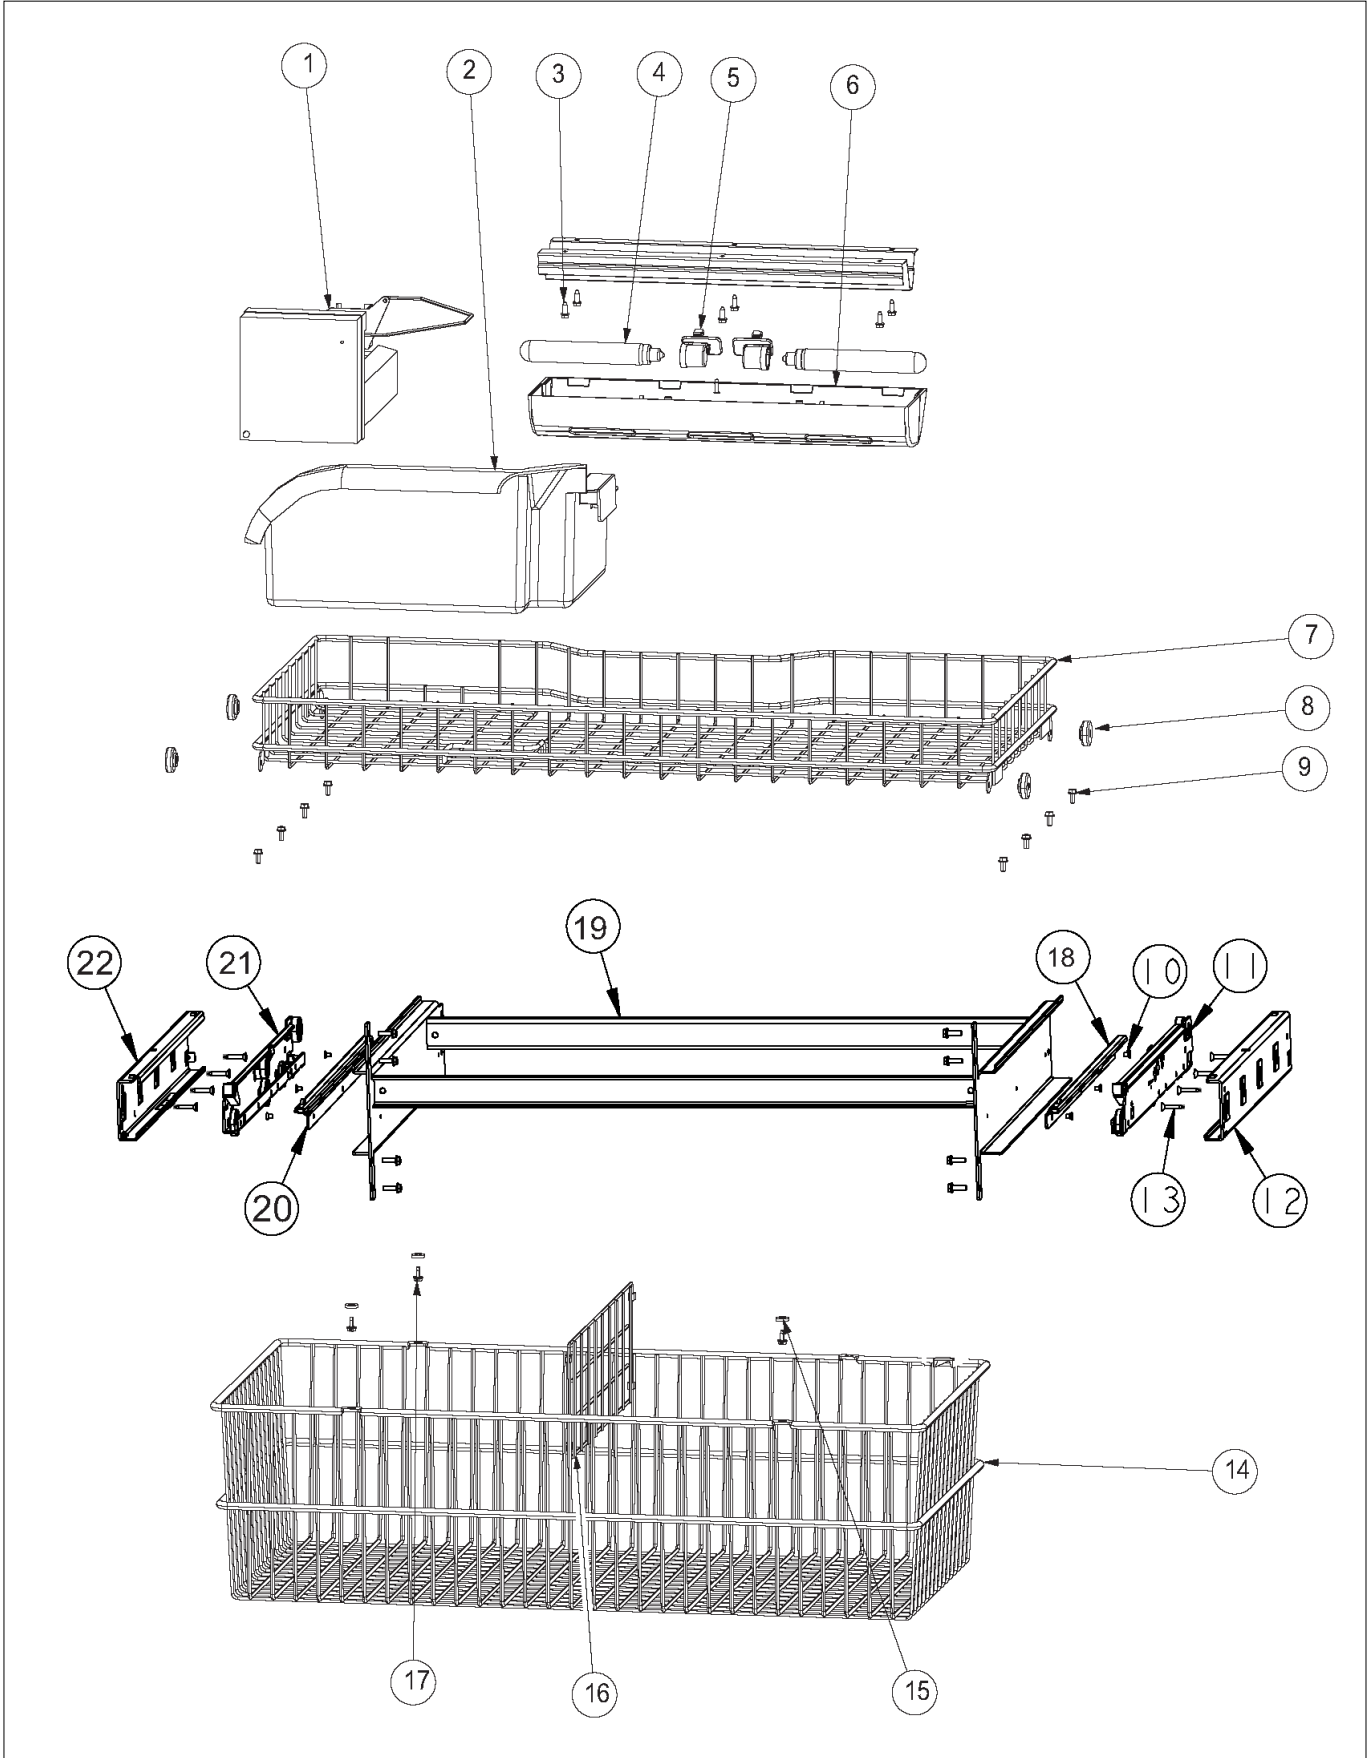

Item	Part No.	Name	Qty	Uom	NOTES
NI	009813-127	SKIN,ASM,BM 36 PROI FZ MS/BR	1	EA	Not available online / Call for pricing and availability

FREEZER INTERIOR ASSEMBLY

Item	Part No.	Name	Qty	Uom	NOTES
1	G50911850	ICE MAKER ASMY, BM	1	EA	
<p>Comments for Part Num. G50911850</p> <p>bradleysapplianceservice@shaw.ca on Jan 7, 2016 ICE MAKER BAIL ARM ACCESSORY KIT NUMBER 002251-000 -BAIL ARM (BOTTOM MOUNT) -BAIL ARM (DISPENSER AND NON-DISPENSER SIDE BY SIDE, ALL FREEZER) -ICE MAKER SHUTOFF WIRE</p> <p>ICE MAKER KIT NUMBER 002252-000 -ICE MAKER -ICE MAKER COVER -ICE MAKER LABEL -FILL CUP CLIP</p> <p>ICE MAKER WIRE HARNESS KIT NUMBER 002253-000 -ICE MAKER HARNESS -WIRE CLAMP</p> <p>REF: TECHNICAL BULLITEN: TR-0023C-SP</p>					
2	PK930056	PAN ICE (BM)	1	EA	
3	PD020194	SCR, HEX SRTD WSHR HD, #8-18 X 1/2	6	EA	
4	004528-000	LAMP, 40 WATT CLEAR LIGHT	2	EA	
5	PE950125	LIGHT SOCKET	2	EA	
6	12074501	COVER-FZ LIGHT	1	EA	
7	PM010630	BASKET, TOP	1	EA	
8	12088001	ROLLER-UP BSKT	3	EA	
9	PD920125	SCREW, NO.8 X 3/8 HEX HD.	5	EA	
10	001091-000	NO.8-32X1/4 FLAT PHIL HD TAPTITE	6	EA	
11	057856-000	MIDDLE MEMBER, SLIDE, BM 36, RH (83103)	1	EA	
12	PC080028	OUTER MEMBER, SLIDE RH (83102)	1	EA	
Not Shown	NOTE	(BEFORE 04/05/16)		EA	
12	057853-000	OUTER MEMBER, SLIDE, BM 36, RH (83102)	1	EA	