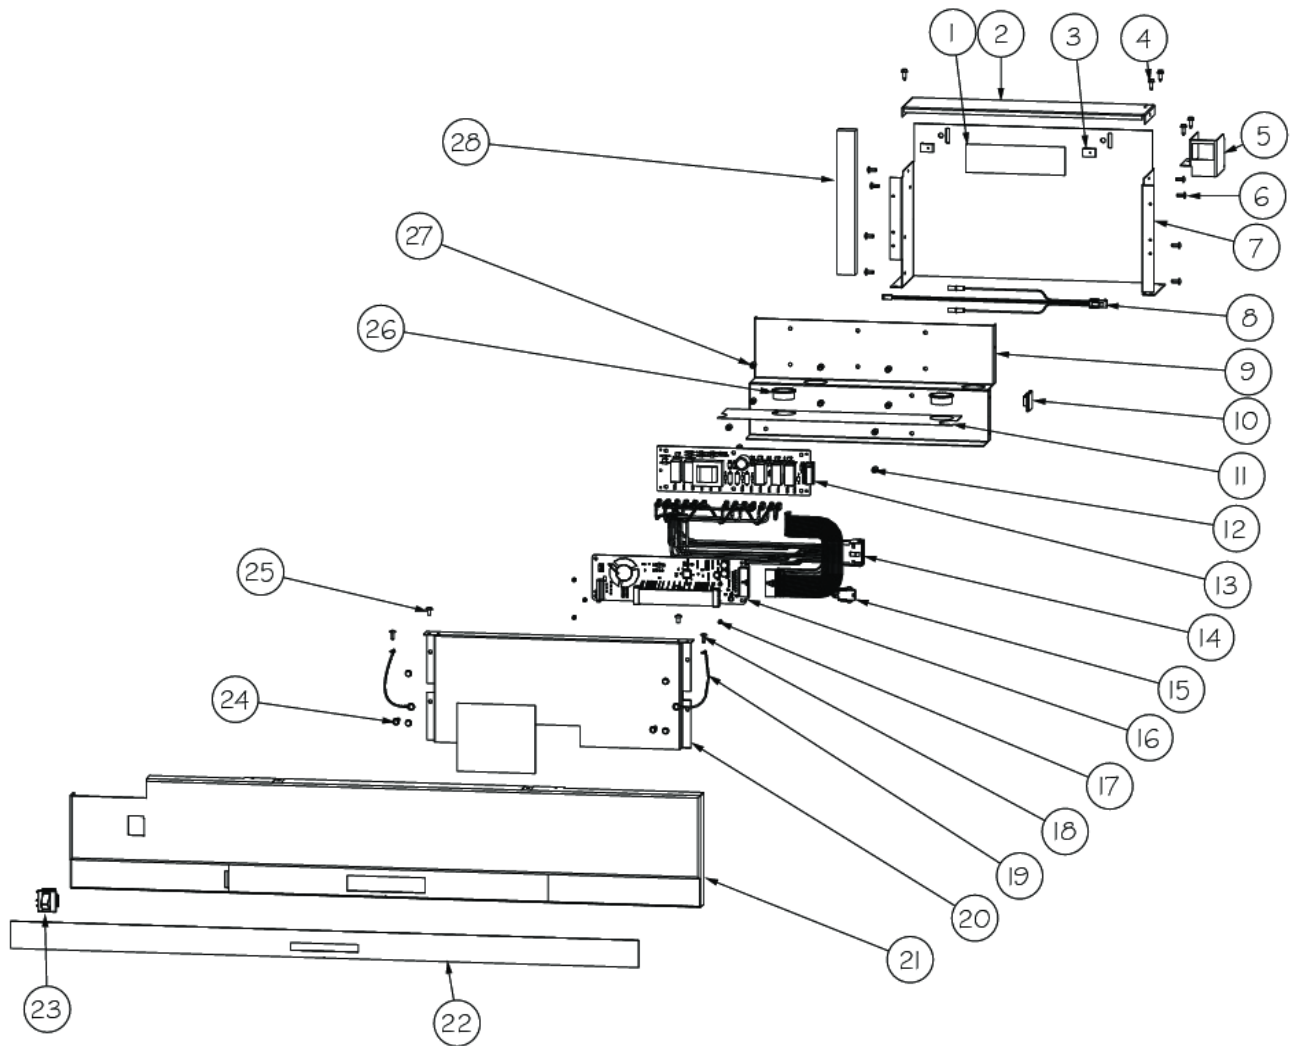

VIBB536

CONTROL ASSEMBLY	1
EXTERIOR ASSEMBLY	2
FREEZER DOOR ASSEMBLY	3
FREEZER INTERIOR ASSEMBLY	4
LOW SIDE ASSEMBLY	5
LOWER UNIT ASSEMBLY	6
MC COVER AND UPPER GRILLE ASSEM	7
REFRIG DOOR ASSEMBLY	8
REFRIG INTERIOR ASSEMBLY	9
SEALED SYSTEM ASSEMBLY	10
Appendix A:Pages Index	A
Appendix B:Parts Index	B

CONTROL ASSEMBLY

Item	Part No.	Name	Qty	Uom	NOTES
1	PF930487	TECH LITERATURE LABEL - 2	1	EA	
2	K20915000	CONTROL BOX TOP	1	EA	
3	M0288120	NUT-SPEED VM0288120	1	EA	
4	PD020194	SCR, HEX SRTD WSHR HD, #8-18 X 1/2	7	EA	
5	K2098654	Bracket, Power Switch	1	EA	
6	PC040010	POP RIVET (.063/GR -.125) GAMD42-A	8	EA	
7	K2099402	CONTROL BOX	1	EA	
8	PE970609	HARNESS CONTROL BOARD 5 SERIES	1	EA	
9	K20910060	BRACKET - PC	1	EA	
10	M0104106	CLIP-CORD VM0104106	1	EA	
11	005396-000	FILM,PROTECTIVE	1	EA	
12	M0585506	SUPPORT	4	EA	
13	005319-000	POWER CONTROL BOARD ASM 5 SERIES	1	EA	
<p>Comments for Part Num. 005319-000</p> <p>boltz on Apr 12, 2018 See TR-0056-SP Bulletin</p>					
14	015365-000	HARNESS HIGH VOLT	1	EA	
15	PE970464	HARNESS LOW VOLT 5 SERIES	1	EA	
16	PE070728	BOARD LOW VOLTAGE	1	EA	
<p>Comments for Part Num. PE070728</p> <p>bradleysapplianceservice@shaw.ca on Apr 27, 2016 COULD ALSO USE: 002670-000 LOW VOLTAGE BOARD KIT ANALOG - INCLUDES WIRE HARNESS</p>					
17	PD020013	TYPE "AB" #6 X 3/8 PH PAN HD. SMS	5	EA	
18	PC040010	POP RIVET (.063/GR -.125) GAMD42-A	2	EA	
19	12064001	SUPP-CONT PANEL	2	EA	
20	K20910061	CONTROL BOX FRONT	1	EA	
21	PK030459	PANEL CONTROL AR 36 L	1	EA	
21	PK030458	PANEL CONTROL AR/BM 36 R	1	EA	