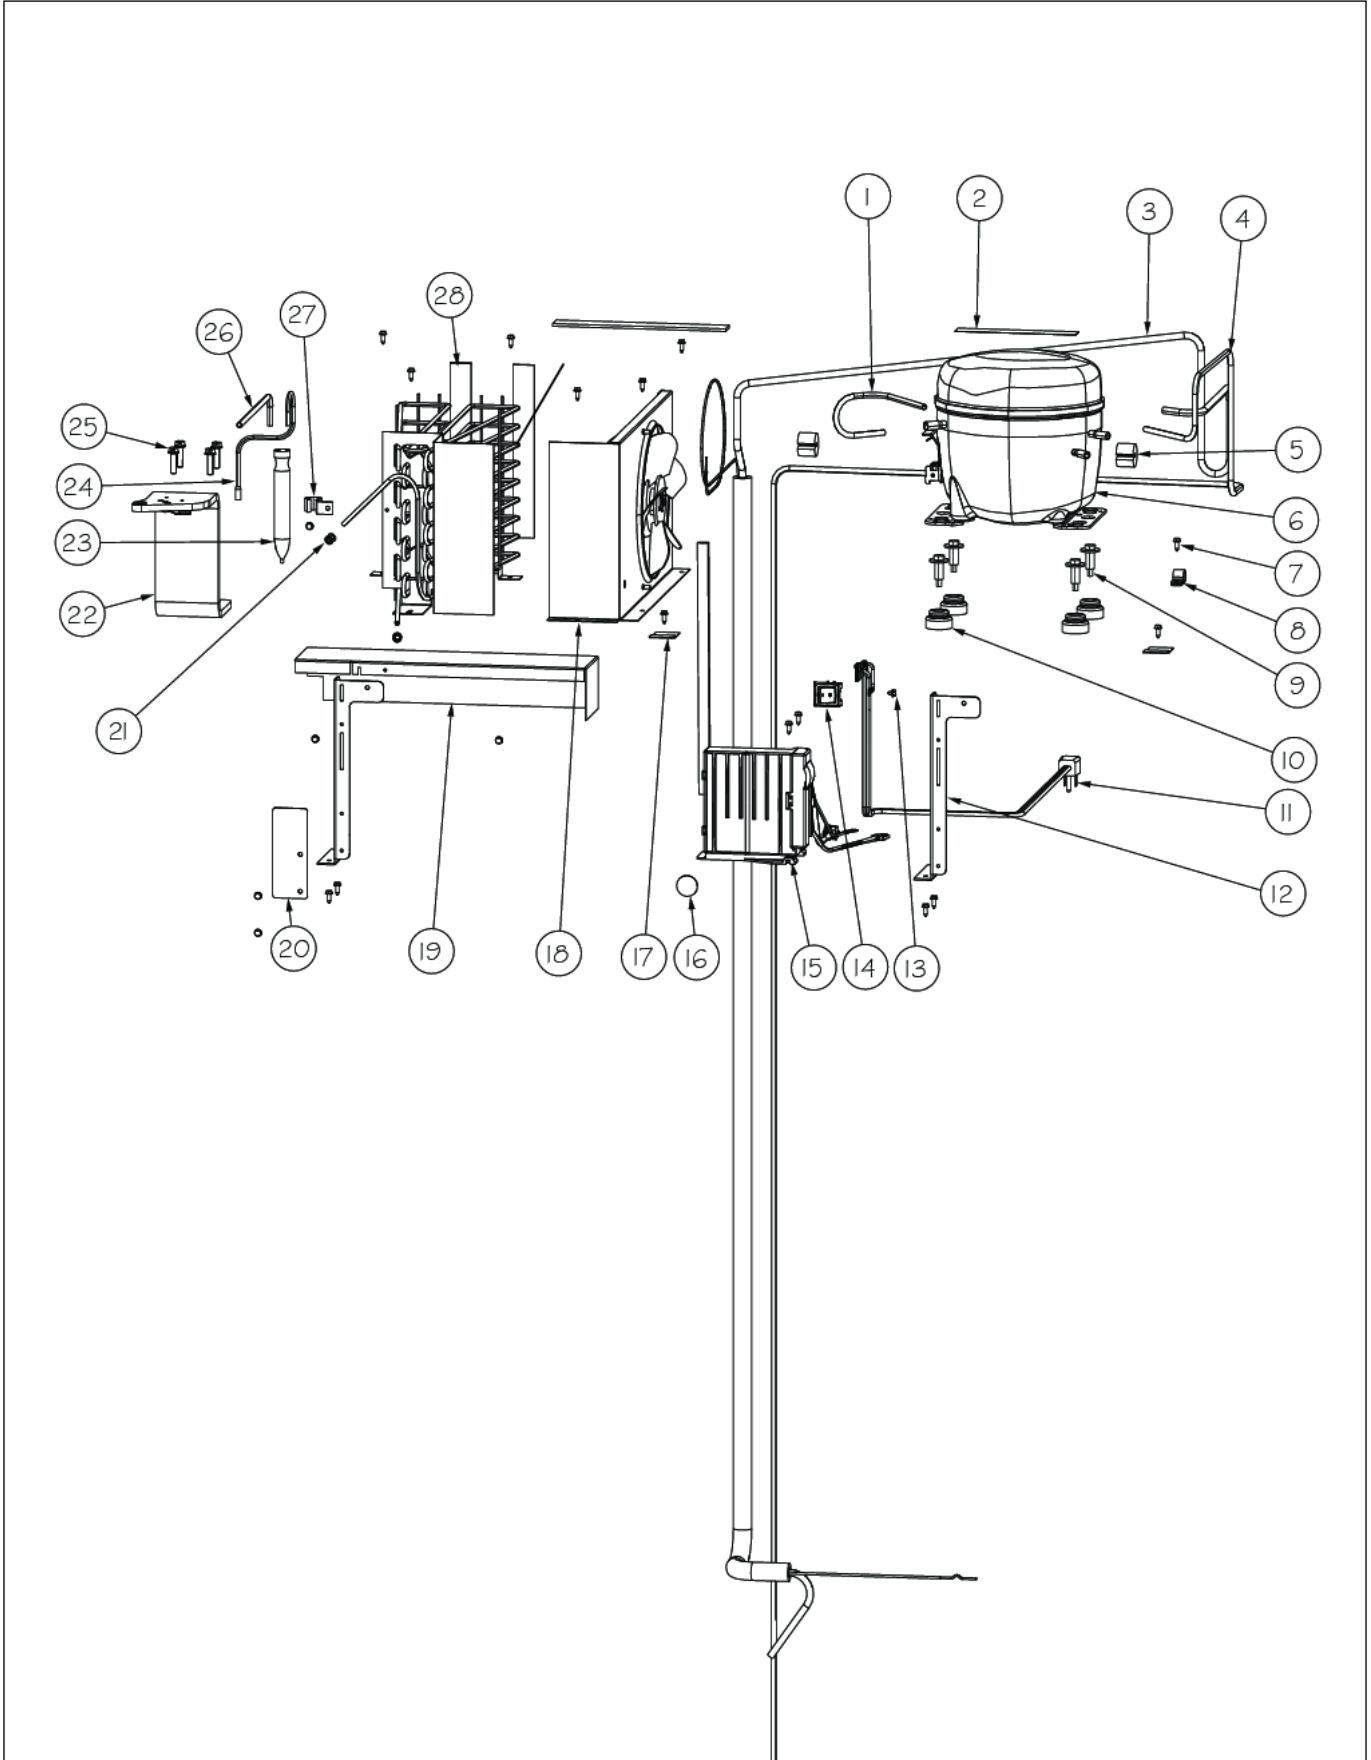

SEALED SYSTEM ASSEMBLY

Item	Part No.	Name	Qty	Uom	NOTES
1	F2096507	TUBE-PROCESS GRN	1	EA	
2	C8982701	LABEL-COMP WARN	1	EA	
3	031006-000	HEAT EXCHANGER ASM BM 36	1	EA	
4	F296517	DISCHARGE TUBE 12414401	1	EA	Not available online / Call for pricing and availability
5	10699601	DAMPER-TUBING .8	2	EA	
6	PM010619	COMPRESSOR VCC AF	1	EA	
7	PD020194	SCR, HEX SRTD WSHR HD, #8-18 X 1/2	20	EA	
8	PD030118	INSULATED CLAMP	1	EA	
9	M0221523	SCREW - SHLDR	4	EA	
10	10835901	GROMMET RUBBER V10835901	4	EA	
11	10916507	CORD-POWER 5 SERIES	1	EA	
12	K20912569	BRACKET GRILLE SUPPORT	2	EA	
13	M0211014	SCREW-SM	1	EA	Not available online / Call for pricing and availability
14	PE950149	SWITCH POWER	1	EA	
15	011666-000	INVERTER,CMPR,ASM	1	EA	
Comments for Part Num. 011666-000					
gboltz@VikingRange.com on Aug 9, 2018					
See 2018-01P Parts Bulletin					
16	PF930682	LABEL WARNING INVERTER	1	EA	
17	K2096943	PANEL BRACKET	2	EA	
18	G5096494	COND. FAN ASSY	1	EA	
19	K20912361	DIVERTER AIR HI SIDE 36	1	EA	Not available online / Call for pricing and availability
20	F2096669	TUBE-DRIER COND	1	EA	
21	007407-000	RING,LOK, .187 DIA	2	EA	
22	G50914180	TOP HINGE ASM L 36 BM	1	EA	
23	030926-000	DRIER - HIGH SIDE	1	EA