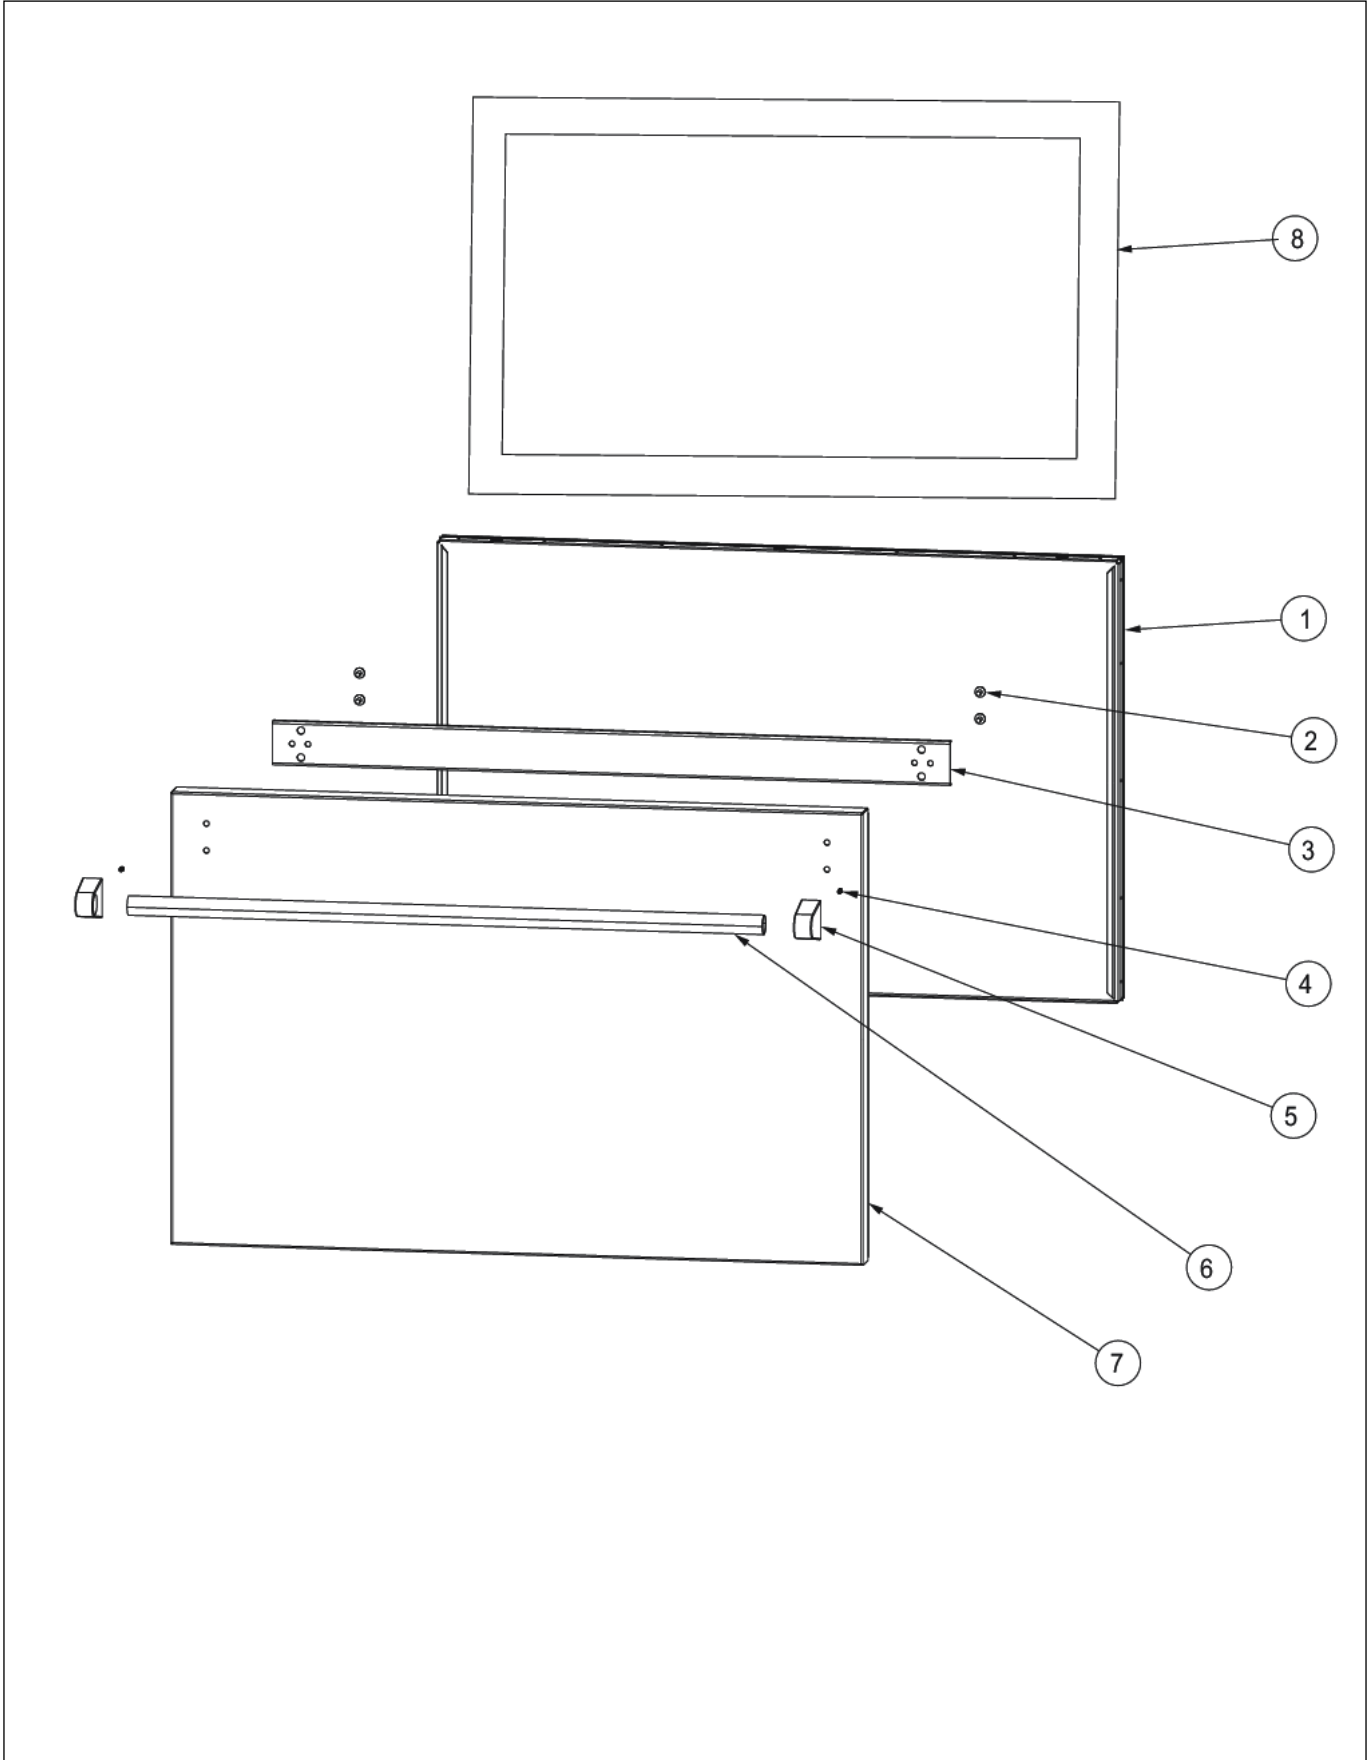

Item	Part No.	Name	Qty	Uom	NOTES
1	PK920066	TRIM, EXTRU, SIDE DES	2	EA	
2	M0215318	SCREW-SM	22	EA	
3	000147-002	LOWER KICK PLATE	1	EA	
4	044439-000	GRILLE TOE ASM BM 36	1	EA	
5	PC020249	HINGE ASM, LOWER, BM, LH (PRO/DES)	1	EA	
6	PC020228	CAM DOOR CLOSURE BOTTOM BLACK	1	EA	
7	PK030540	DRAIN TUBE SXS's & 36BM	1	EA	

FREEZER DOOR ASSEMBLY