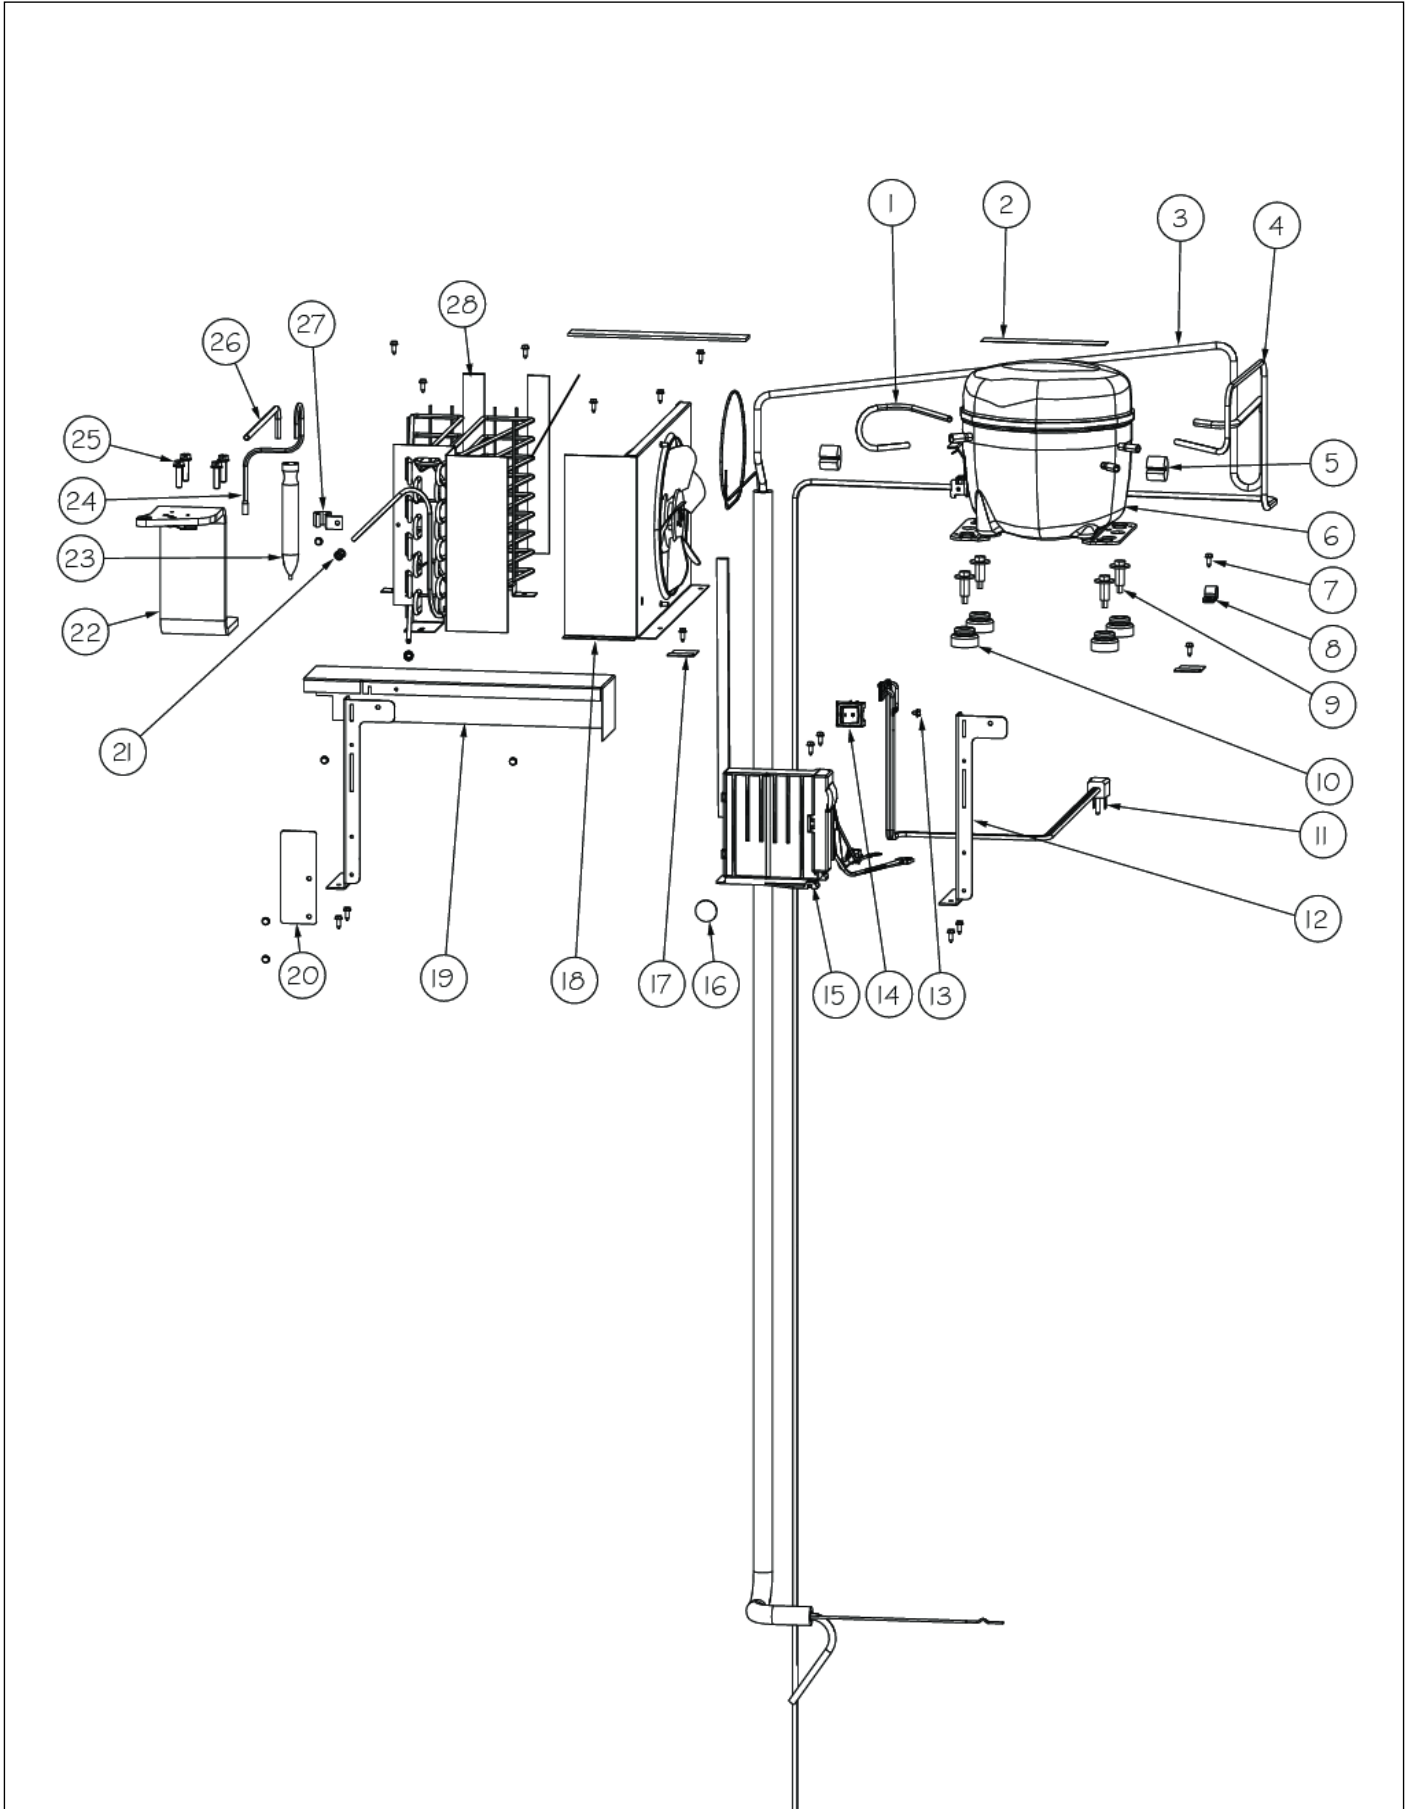

Item	Part No.	Name	Qty	Uom	NOTES
24	F2096669	TUBE-DRIER COND	1	EA	
25	000570-000	FASTENER, BOLT, 1/4-20 IHXWS 1" S ZN SER	4	EA	
26	F2097740	TUBE PROCESS	1	EA	
27	10547001	CLIP-DRIER V10547001	1	EA	
28	A3189370	GASKET-FOAM VA3189370	3	EA	
29	PB920171	CONDENSER ASM	1	EA