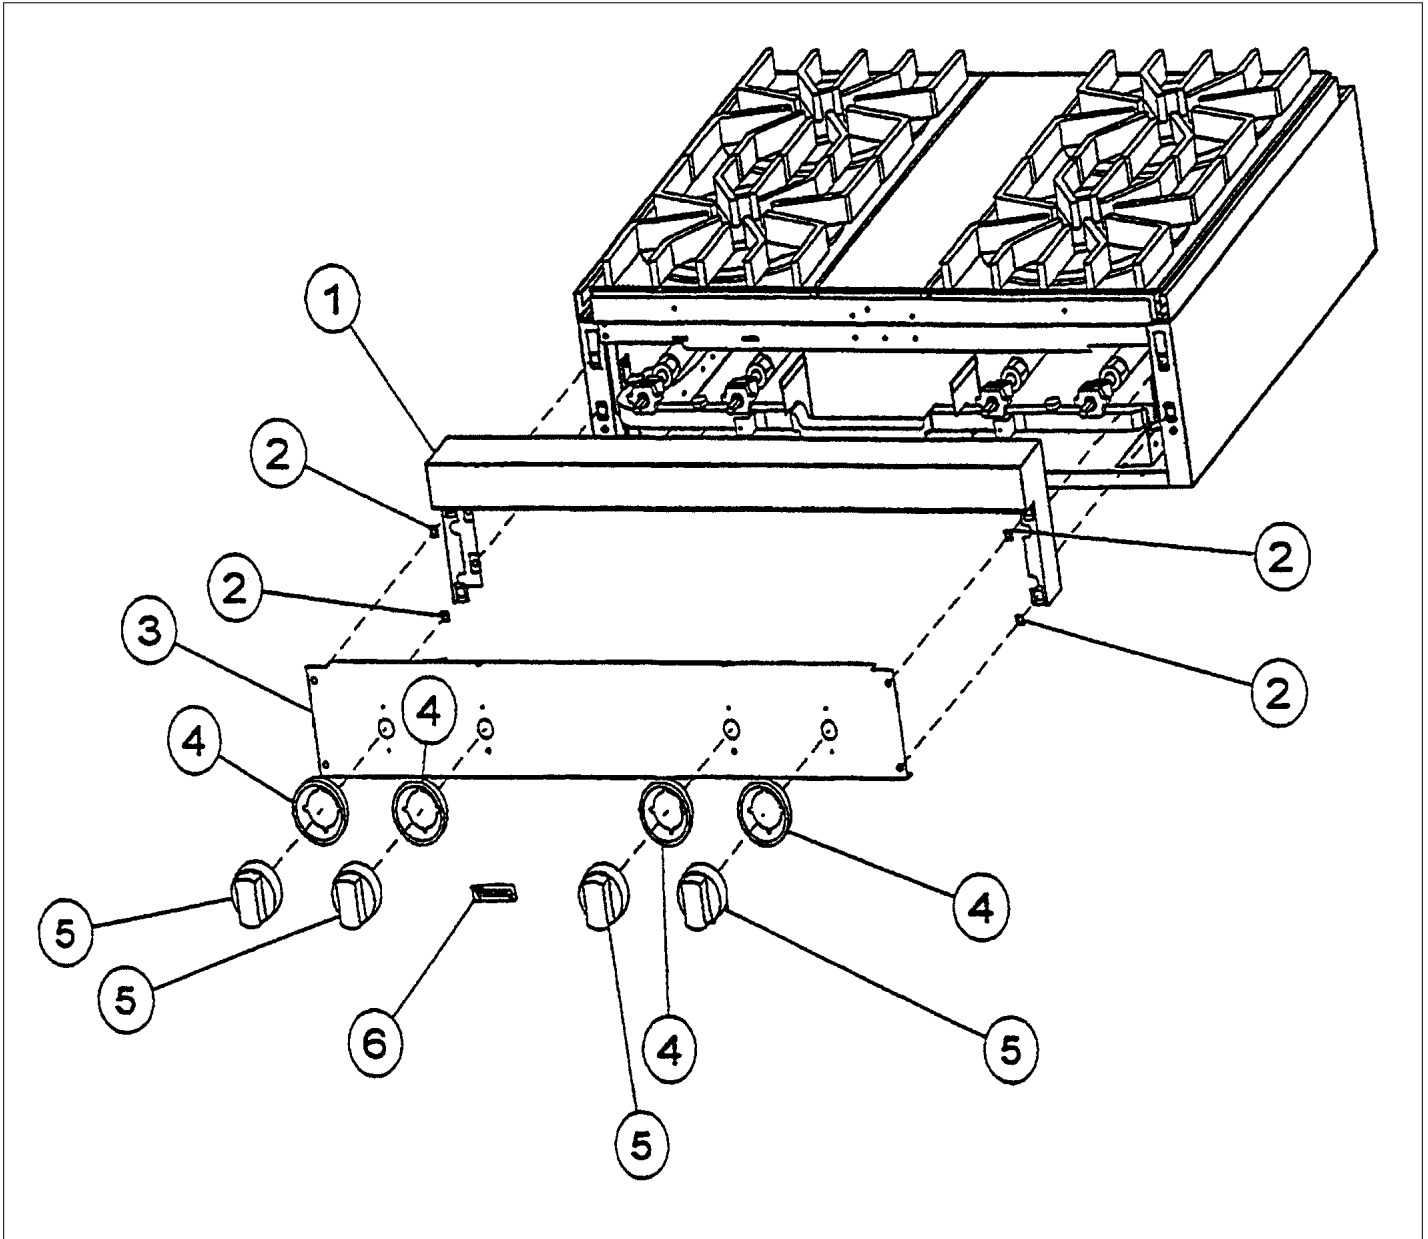

Item	Part No.	Name	Qty	Uom	NOTES
16	PA010012	ROPER PLUG		EA	
17	B2001920	SIDE PANEL-LH (VGRT)		EA	
18	B2001919	SIDE PANEL-RH (VGRT)		EA	
19	PE070070	Disconnect Block - Male		EA	
20	PE070071	Disconnect Block - Female		EA	
21	PE070128	Supply Cord		EA	
22	A2001908	REAR BURNER SUPT -48" (VGRT/RC)		EA	Not available online / Call for pricing and availability
23	A2001104	FRONT SUPT (48")		EA	NO LONGER AVAILABLE
24	PK000008	Drip Tray Guide - RH		EA	NO LONGER AVAILABLE
25	PK000007	DRIP TRAY GUIDE - LH (VGRT)		EA	NO LONGER AVAILABLE
26	PB040034	ORIFICE HOOD-#50 (NAT)		EA	
Not Shown	PB040036	ORIFICE HOOD-#57 (LP)		EA	
NI	G4001330	SPARK IGNITOR WIRE ASSY (10")		EA	
NI	PE070719	IGNITOR WIRE KIT - VDSC3674Q		EA	

CONTROL ASSY