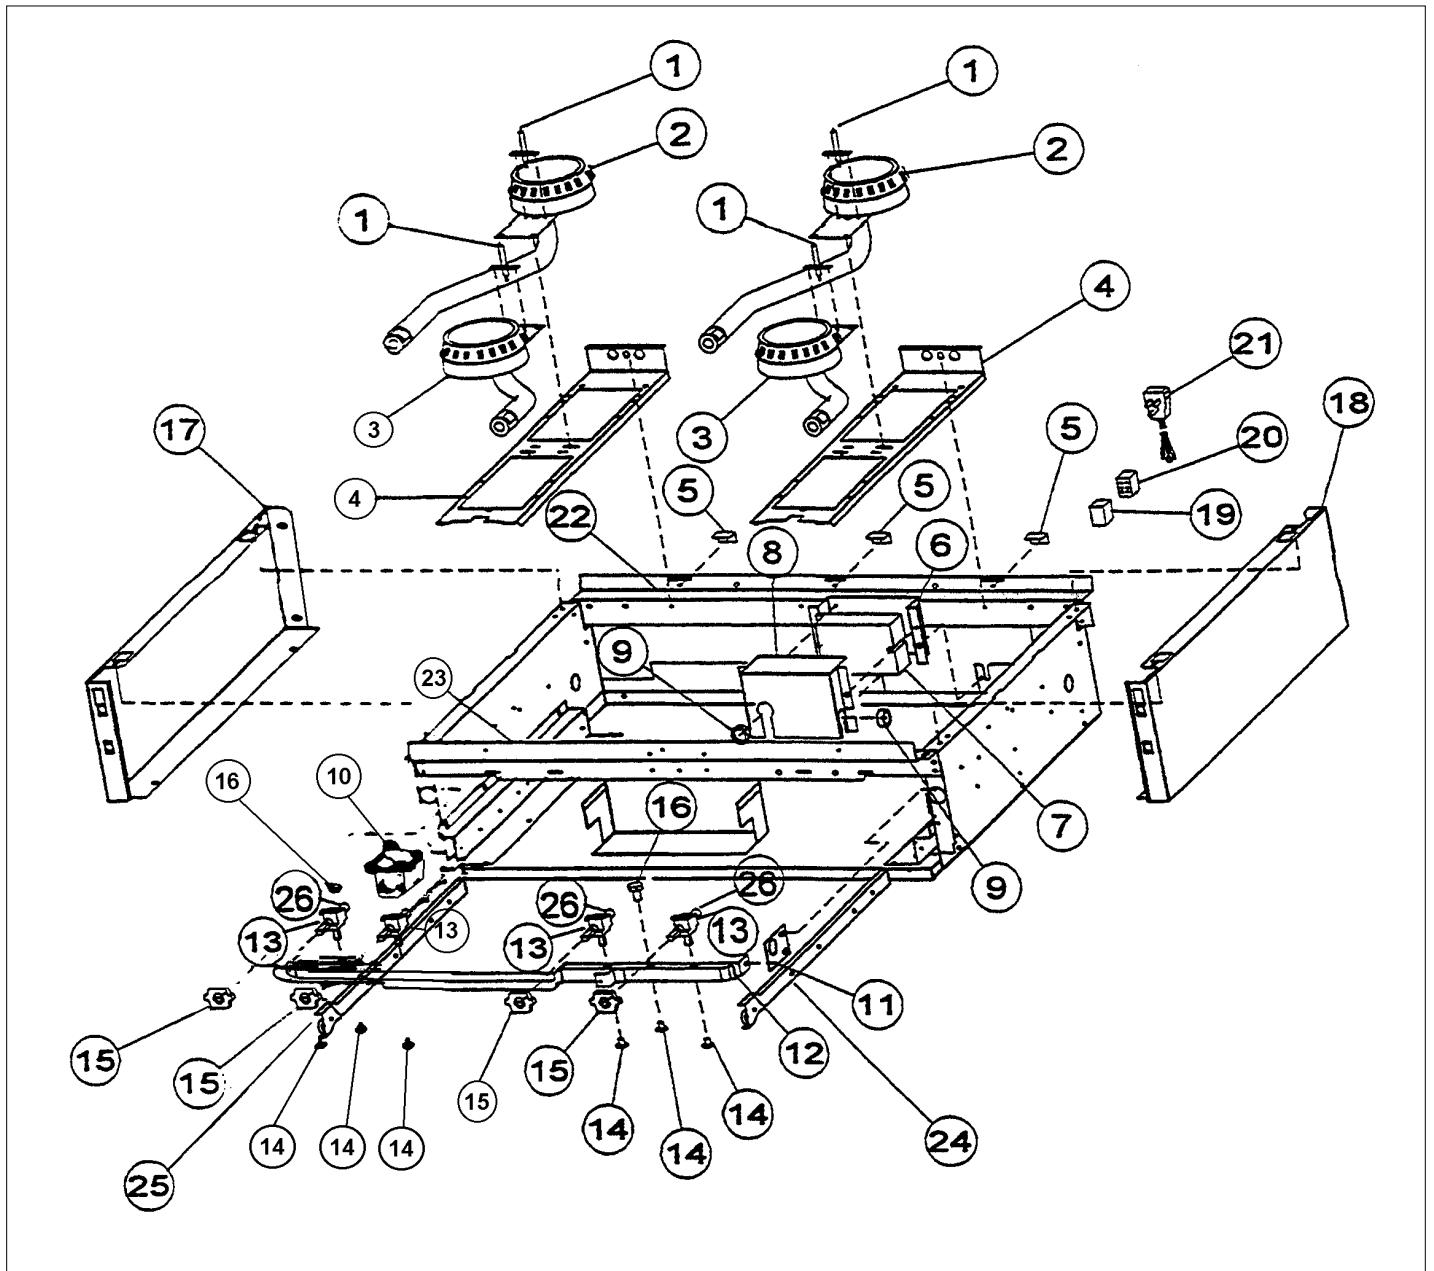

VGRT480

BURNER BOX SUBASSY	1
CONTROL ASSY	2
EXTERIOR ASSY	3
GRIDDLE ASSY	4
GRILL ASSY	5
Appendix A:Pages Index	A
Appendix B:Parts Index	B

BURNER BOX SUBASSY

Item	Part No.	Name	Qty	Uom	NOTES
1	PA020028	SPARK IGNITER		EA	
2	PA080036	TOP BURNER REAR REPL PA080008		EA	
3	PA080037	TOP BURNER FRONT REPL PA080007		EA	
4	A2001112	BURNER SUPT (VGRT)		EA	
5	A2001147	GRATE SUPT ANGLE (VGRT)		EA	
6	A1001619	SPARK MODULE PLATE		EA	
7	PA020041	TYTRONICS 0+4 SPARK MODULE		EA	See 2018-02P
8	A2001620	SPARK MODULE COVER (VGRC)		EA	
9	PD040005	SNAP BUSHING - 7/8"		EA	
10	PA070003	PRESSURE REGULATOR		EA	
11	A1001138	MANIFOLD BRKT		EA	NO LONGER AVAILABLE, Not available online / Call for pricing and availability
12	002569-000	UNIVERSAL 48" MANIFOLD		EA	
13	G50012681	TOP BURNER VALVE KIT (ALUMINUM VALVE REPLACEMENT)		EA	
Not Shown	NOTE	(BEFORE 08/09/02)		EA	
Not Shown	G50012678	TOP BURNER VALVE KIT (BRASS VALVE REPLACEMENT)		EA	
Not Shown	NOTE	(Between 08/09/02 & 09/22/04)		EA	
Not Shown	003515-000	PA010157 VALVE AND BOLT KIT		EA	
Not Shown	NOTE	(After 09/22/04)		EA	
14	PD010012	1/4 x 3/8 VALVE BOLT		EA	
15	PA020015	Spark Ignition Switch		EA	
Not Shown	NOTE	(BEFORE 09/22/04)		EA	
Not Shown	PA020045	Spark Ignition Switch		EA	
Not Shown	NOTE	(After 09/22/04)		EA	

Item	Part No.	Name	Qty	Uom	NOTES
16	PA010012	ROPER PLUG		EA	
17	B2001920	SIDE PANEL-LH (VGRT)		EA	
18	B2001919	SIDE PANEL-RH (VGRT)		EA	
19	PE070070	Disconnect Block - Male		EA	
20	PE070071	Disconnect Block - Female		EA	
21	PE070128	Supply Cord		EA	
22	A2001908	REAR BURNER SUPT -48" (VGRT/RC)		EA	Not available online / Call for pricing and availability
23	A2001104	FRONT SUPT (48")		EA	NO LONGER AVAILABLE
24	PK000008	Drip Tray Guide - RH		EA	NO LONGER AVAILABLE
25	PK000007	DRIP TRAY GUIDE - LH (VGRT)		EA	NO LONGER AVAILABLE
26	PB040034	ORIFICE HOOD-#50 (NAT)		EA	
Not Shown	PB040036	ORIFICE HOOD-#57 (LP)		EA	
NI	G4001330	SPARK IGNITOR WIRE ASSY (10")		EA	
NI	PE070719	IGNITOR WIRE KIT - VDSC3674Q		EA	