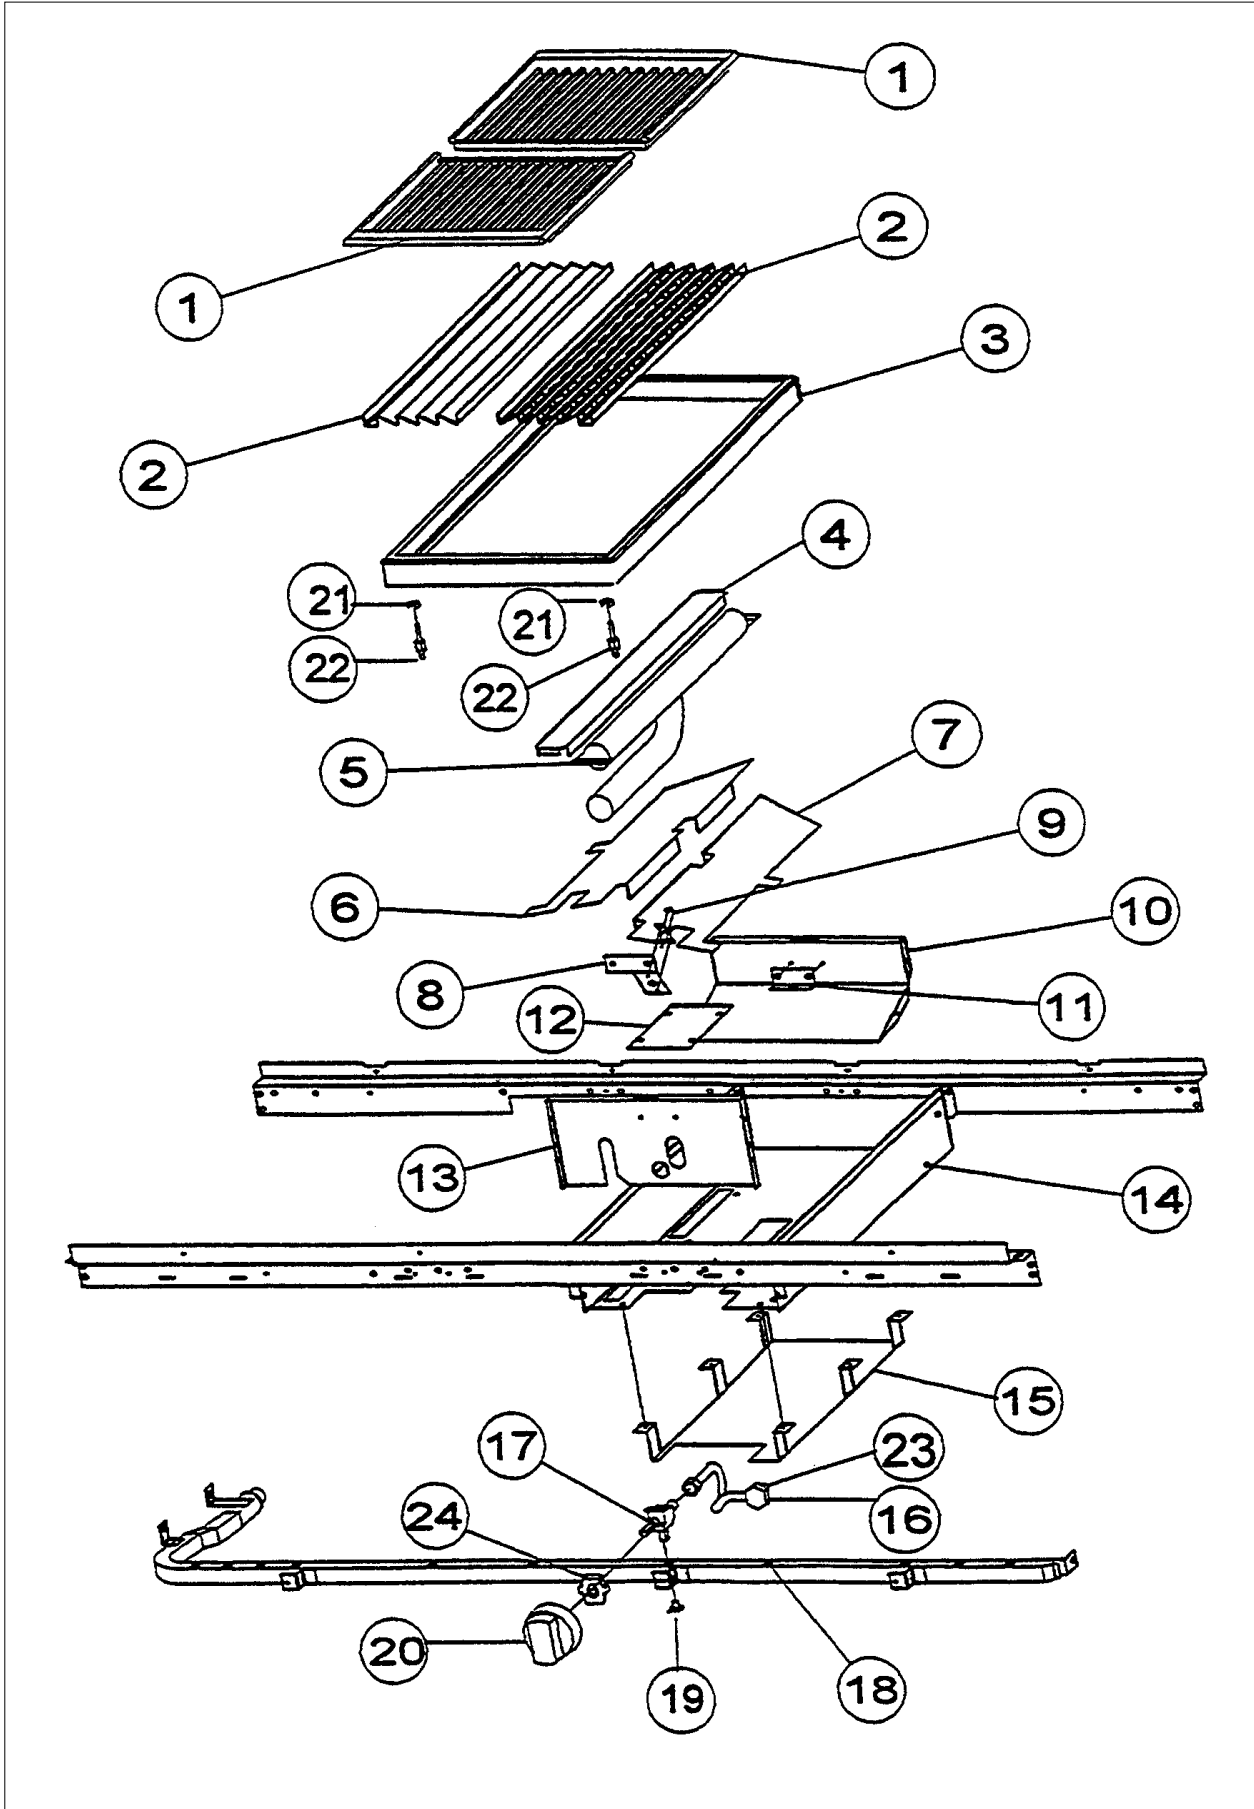

Item	Part No.	Name	Qty	Uom	NOTES
Not Shown	G9101182WH	GRILL GRATE SUPT (VGRT) *WH*	1	EA	
4	B2001140	GRILL FLAME SHIELD (VGRT)	1	EA	
5	PB050077	GRILL BURNER	1	EA	
6	B2001856	GRILL HEAT DEFLECTOR-LH (VGRC60)	1	EA	
7	B2001857	GRILL HEAT DEFLECTOR-RH (VGRC60)	1	EA	
8	A2001633	GRILL FRONT SPARKER BRKT (VGRC)	1	EA	
9	PA020028	SPARK IGNITER	1	EA	
10	A2001855	GRILL BACK - (VGRC605)	1	EA	
11	A2001132	REAR GRILL BURNER BRKT (VGRT)	1	EA	
12	A1001862	GRILL VENTURI COVER (VGRC605)	1	EA	
13	A2001631	GRILL BOX FRONT (VGRC)	1	EA	
14	A2001852	GRILL BOX - (VGRC605)	1	EA	
15	A2001863	GRILL BTM SHIELD (VGRC605)	1	EA	
16	PB020025	TUBING-GRILL (REVISED) REP PB020021	1	EA	
17	PA010030	GRILL VALVE-(VGRT)	1	EA	
18	002569-000	UNIVERSAL 48" MANIFOLD	1	EA	
19	PD010012	1/4 x 3/8 VALVE BOLT	1	EA	
20	PA010039	TOP GRILL KNOB*BK* (VGRC) (N/STYLE	1	EA	
Not Shown	PA010040	TOP GRILL KNOB*WH* (VGRC) (N/STYLE	1	EA	
21	PD030012	6-32 HEX NUT	1	EA	
22	PD010017	BALL STUD (VGRT)	1	EA	
23	PB040061	ORIFICE HOOD - #48	1	EA	
Not Shown	PB040062	ORIFICE HOOD-#56	1	EA	
24	PA020015	Spark Ignition Switch	1	EA