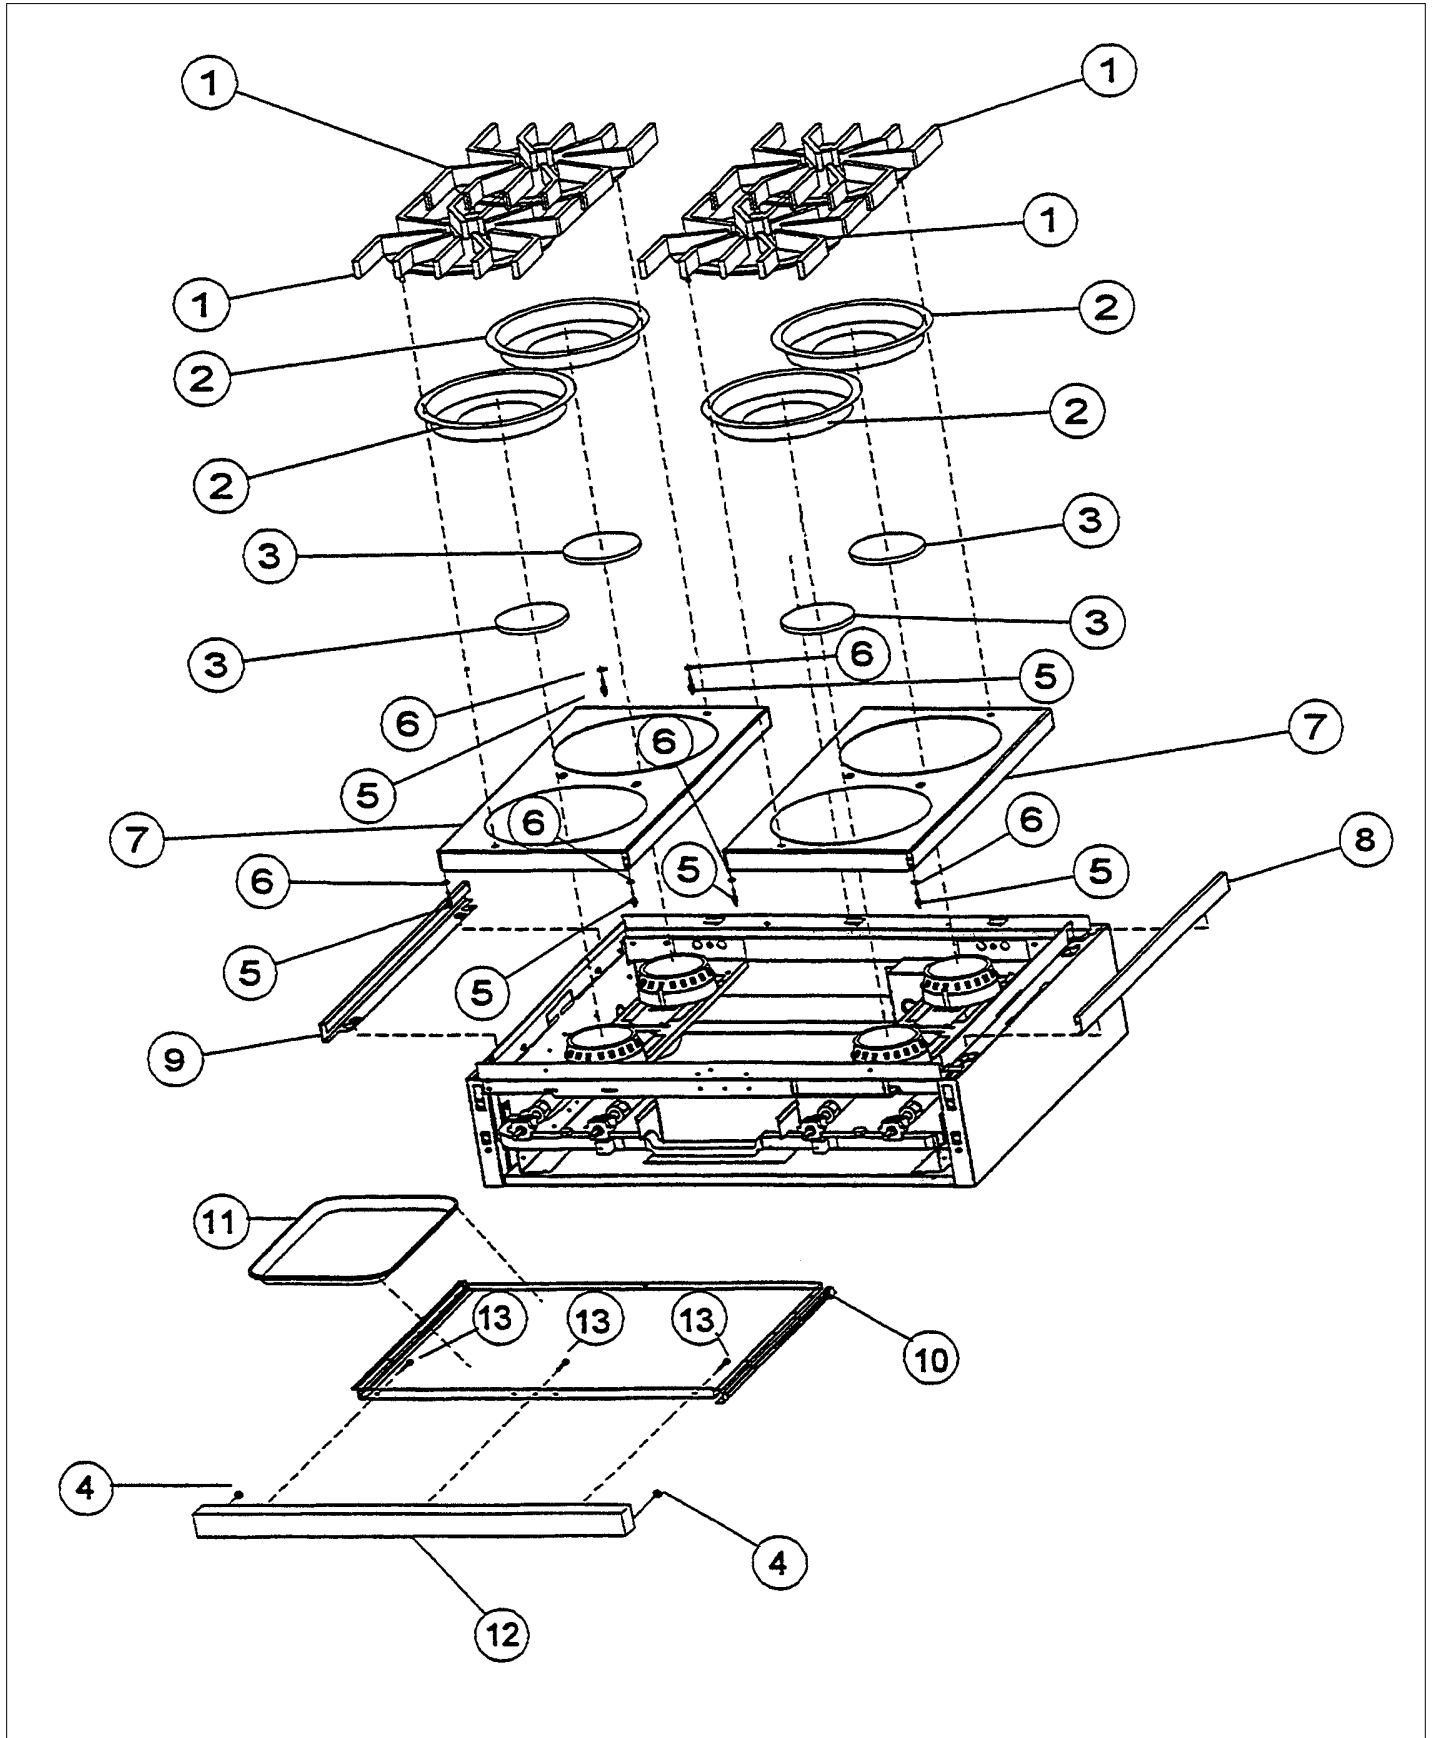

EXTERIOR ASSY