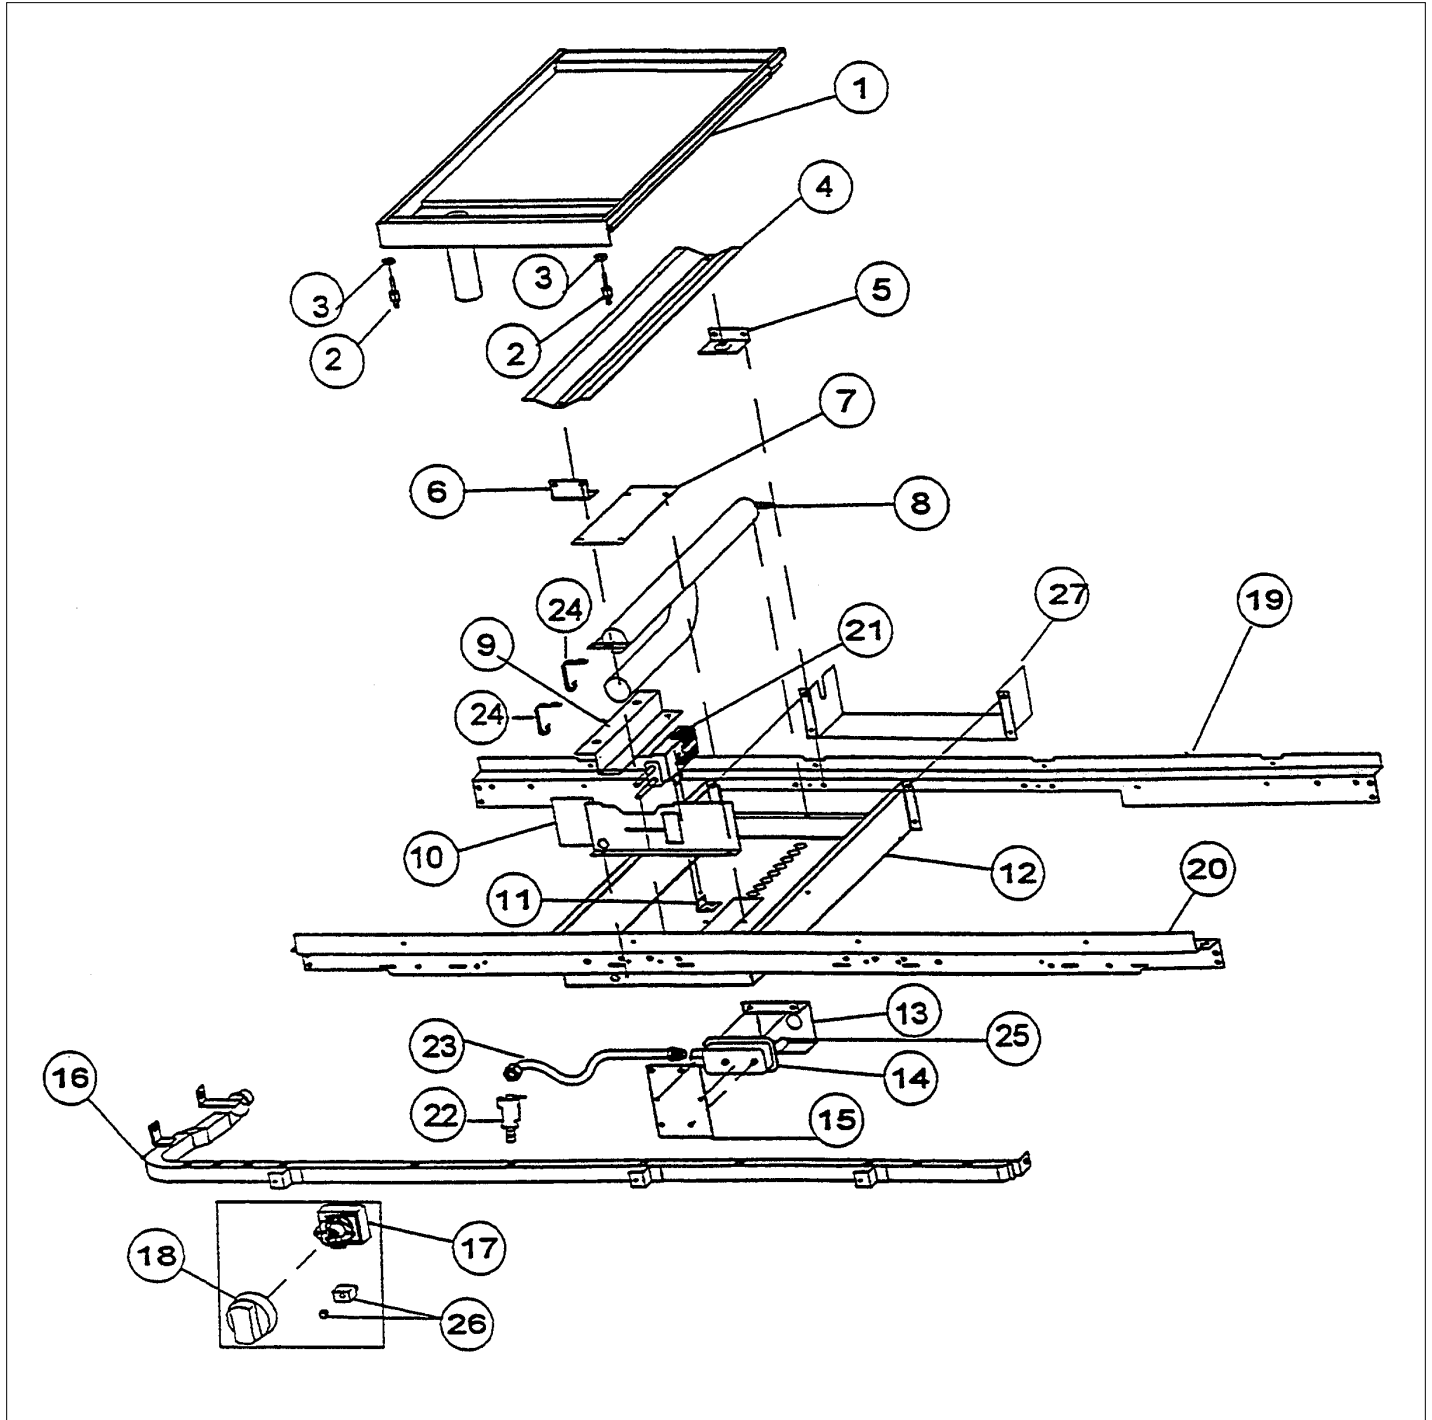

GRIDDLE ASSY

Item	Part No.	Name	Qty	Uom	NOTES
1	003210-000	12 OPEN GRIDDLE FRAME WELD ASSY	1	EA	
G300104 95	003224-000	24" OPEN FRIDDLE FRAME WELD ASM	1	EA	
NI	PD040024	#6-32 X .250 INSERT	1	EA	NO LONGER AVAILABLE
2	PD010017	BALL STUD (VGRT)	1	EA	
3	PD030012	6-32 HEX NUT	1	EA	
4	B2001884	GRIDDLE FLAME SHIELD	1	EA	
5	A2001880	REAR MTG. BRKT. GRIDDLE FLAME SHLD	1	EA	
6	A2001881	FRONT MTG. BRKT. GRIDDLE FLAME SHLD	1	EA	
7	A1001636	GRIDDLE VENTURI COVER	1	EA	
8	PB050077	GRILL BURNER	1	EA	
9	A2001949	T/STAT BULB COVER REPL A2001883	1	EA	
10	A2002001	GRIDDLE HEAT BAFFLE - SLOT SUPT	1	EA	
11	A2001300	Griddle Igniter Bracket	1	EA	
12	A2001148	GRIDDLE BOX (VGRT)	1	EA	
13	A2001630	GRIDDLE VALVE COVER (VGRC)	1	EA	
14	PB010004	SINGLE SAFETY VALVE (NAT. GRIDDLE)	1	EA	
15	A1001198	THERMAL VALVE BRKT	1	EA	NO LONGER AVAILABLE, Not available online / Call for pricing and availability
16	002569-000	UNIVERSAL 48" MANIFOLD	1	EA	
17	PB010035	THERMOSTAT BAKE / GRIDDLE	1	EA	
18	PB010103	GRIDDLE KNOB N/S *BK*	1	EA	
Not Shown	PB010104	GRIDDLE KNOB N/S *WH*	1	EA	
19	A2001908	REAR BURNER SUPT -48" (VGRT/RC)	1	EA	Not available online / Call for pricing and availability
20	A2001104	FRONT SUPT (48")	1	EA	NO LONGER AVAILABLE