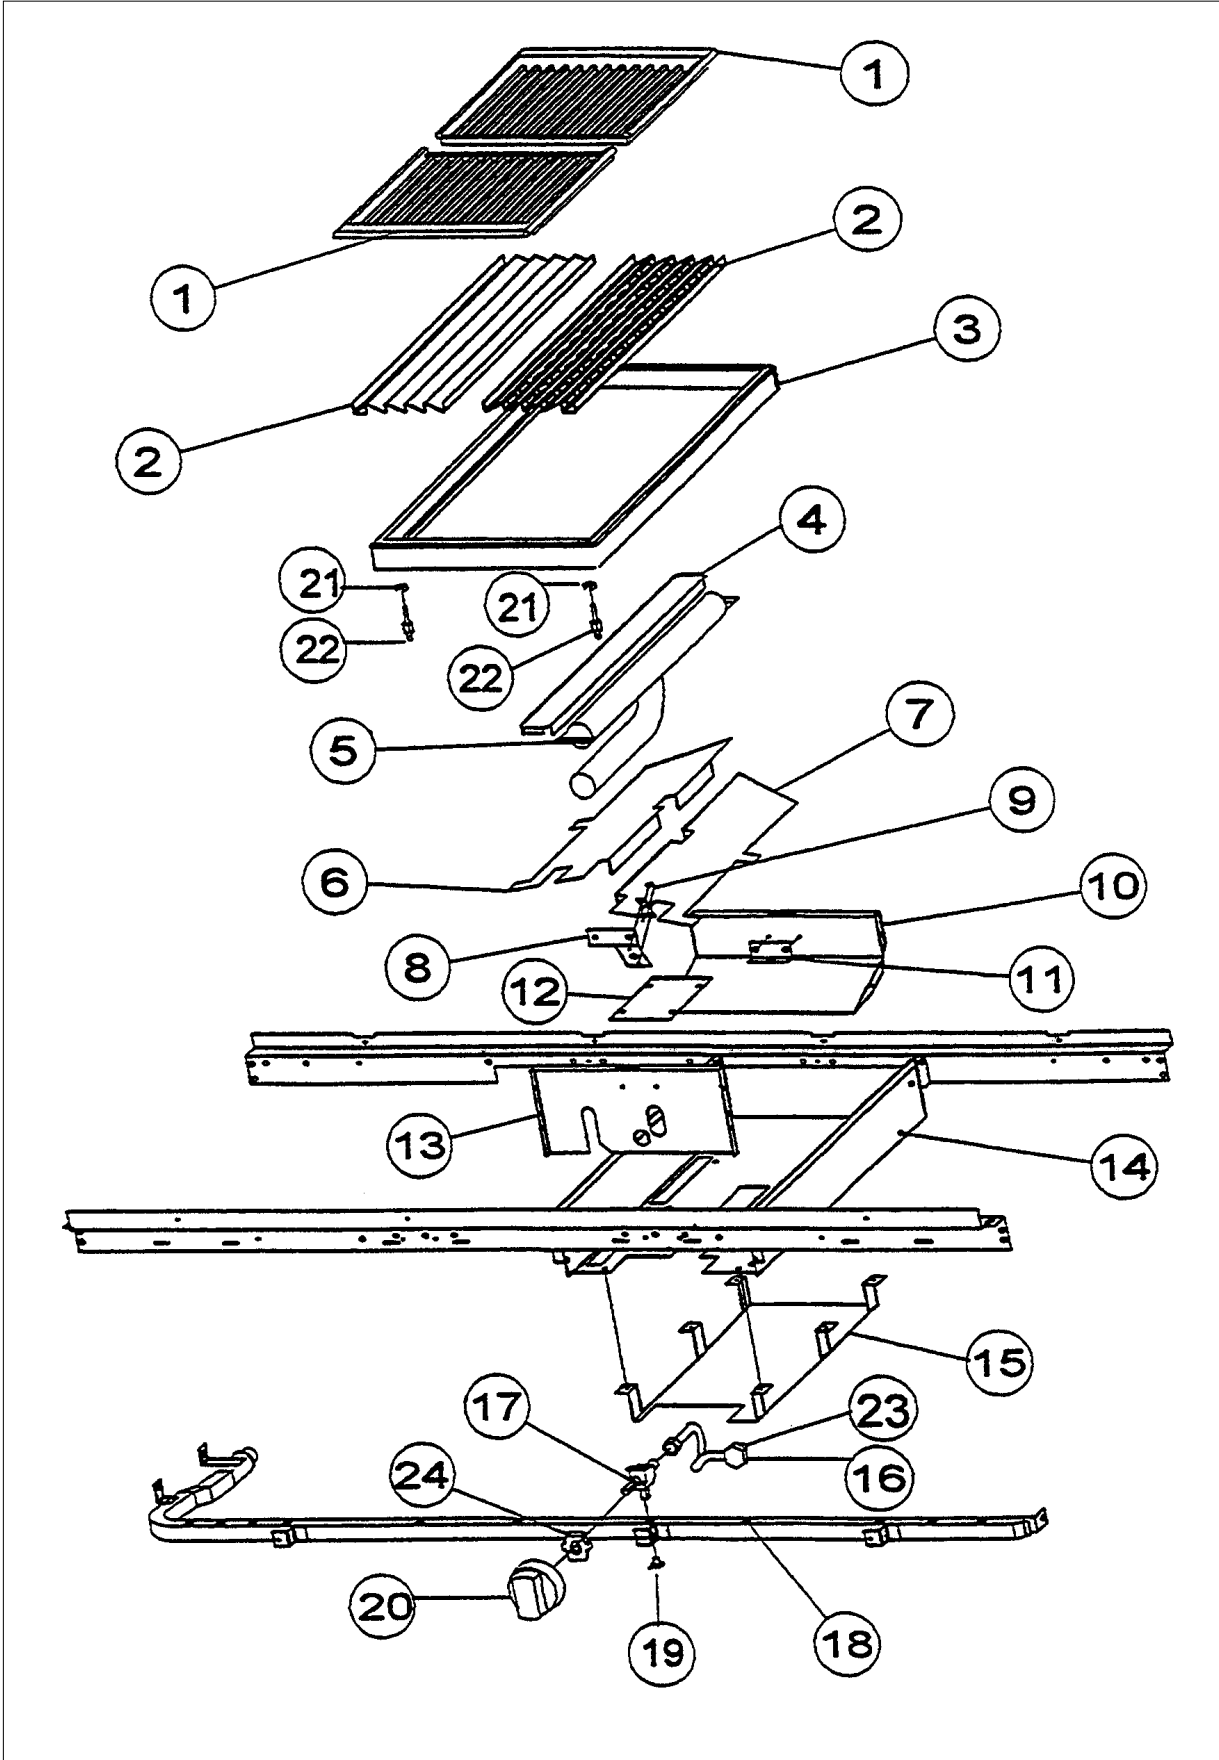

Item	Part No.	Name	Qty	Uom	NOTES
21	PB040001	Igniter	1	EA	
22	003862-000	SHUTOFF VALVE (PB030002 VALVE AND BOLT KIT)	1	EA	
Not Shown	NOTE	(BEFORE 09/22/04)		EA	
PB030007	007147-000	SHUTOFF VALVE ASSY	1	EA	
Not Shown	NOTE	(After 09/22/04)		EA	
23	PB020116	TUBING - 10" FLEXIBLE 12 & 24"	1	EA	
24	PD030031	THERMAL BULB CLIP - .250	1	EA	
25	PB040035	ORIFICE HOOD-#51 9701B1651	1	EA	
Not Shown	PB040036	ORIFICE HOOD-#57 (LP)	1	EA	
26	PE050023	OVEN IND. LIGHT (LENS & BEZEL)	1	EA	
Not Shown	PE050024	OVEN IND. LIGHT (LIGHT HOUSING)	1	EA	

Comments for Part Num. PE050024

haarnink@vikingrange.com on Jan 14, 2019

please note that the indicator light is now part 043135-000 but needs the Jumper harness 051443-000. and second option there are units in the field with a 230V indicator light part number 036566-000.

please check this for all "E" module ranges/Tops

27	A2002147	GRIDDLE FLUE COVER (VGRT/VGSS/VGIS)	1	EA	
NI	PD040022	1/2 X 1/4-BUMPER (PORT. GRIDDLE)(BK)	1	EA	
NI	PD020039	' #6-32 X 1/2 PH.PN.HD. TYPE (23)	1	EA	
NI	A1008475	GRIDDLE FLUE DIVERTER	1	EA	NO LONGER AVAILABLE, Not available online / Call for pricing and availability
NI	A2001179	BACK SUPT (VGRT)	1	EA	

GRILL ASSY