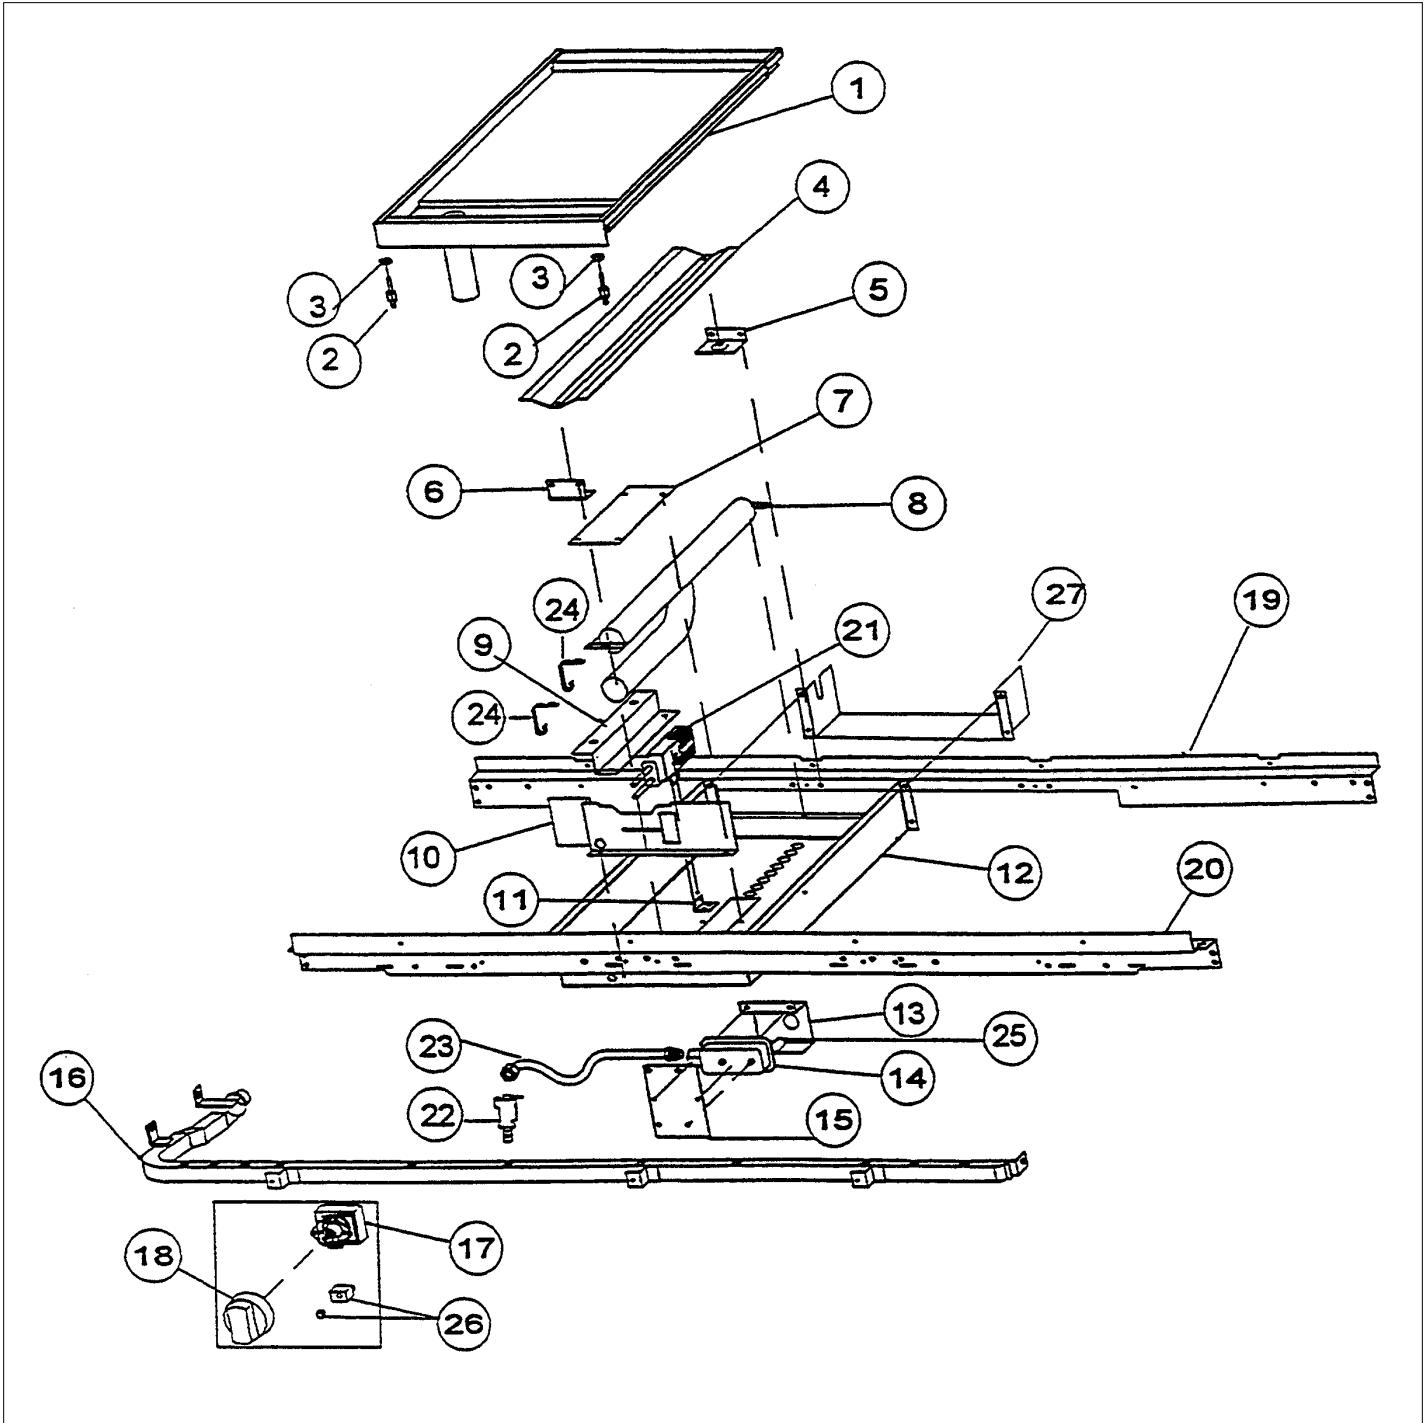

Item	Part No.	Name	Qty	Uom	NOTES
21	PB040001	Igniter	1	EA	
22	003862-000	SHUTOFF VALVE (PB030002 VALVE AND BOLT KIT)	1	EA	
Not Shown	NOTE	(BEFORE 09/22/04)		EA	
PB030007	007147-000	SHUTOFF VALVE ASSY	1	EA	
Not Shown	NOTE	(After 09/22/04)		EA	
23	PB020116	TUBING - 10" FLEXIBLE 12 & 24"	1	EA	
24	PD030031	THERMAL BULB CLIP - .250	1	EA	
25	PB040035	ORIFICE HOOD-#51 9701B1651	1	EA	
Not Shown	PB040036	ORIFICE HOOD-#57 (LP)	1	EA	
26	PE050023	OVEN IND. LIGHT (LENS & BEZEL)	1	EA	
Not Shown	PE050024	OVEN IND. LIGHT (LIGHT HOUSING)	1	EA	

Comments for Part Num. PE050024

haarnink@vikingrange.com on Jan 14, 2019

please note that the indicator light is now part 043135-000 but needs the Jumper harness 051443-000. and second option there are units in the field with a 230V indicator light part number 036566-000.

please check this for all "E" module ranges/Tops

27	A2002147	GRIDDLE FLUE COVER (VGRT/VGSS/VGIS)	1	EA	
NI	PD040022	1/2 X 1/4-BUMPER (PORT. GRIDDLE)(BK)	1	EA	
NI	PD020039	' #6-32 X 1/2 PH.PN.HD. TYPE (23)	1	EA	
NI	A1008475	GRIDDLE FLUE DIVERTER	1	EA	NO LONGER AVAILABLE, Not available online / Call for pricing and availability
NI	A2001179	BACK SUPT (VGRT)	1	EA