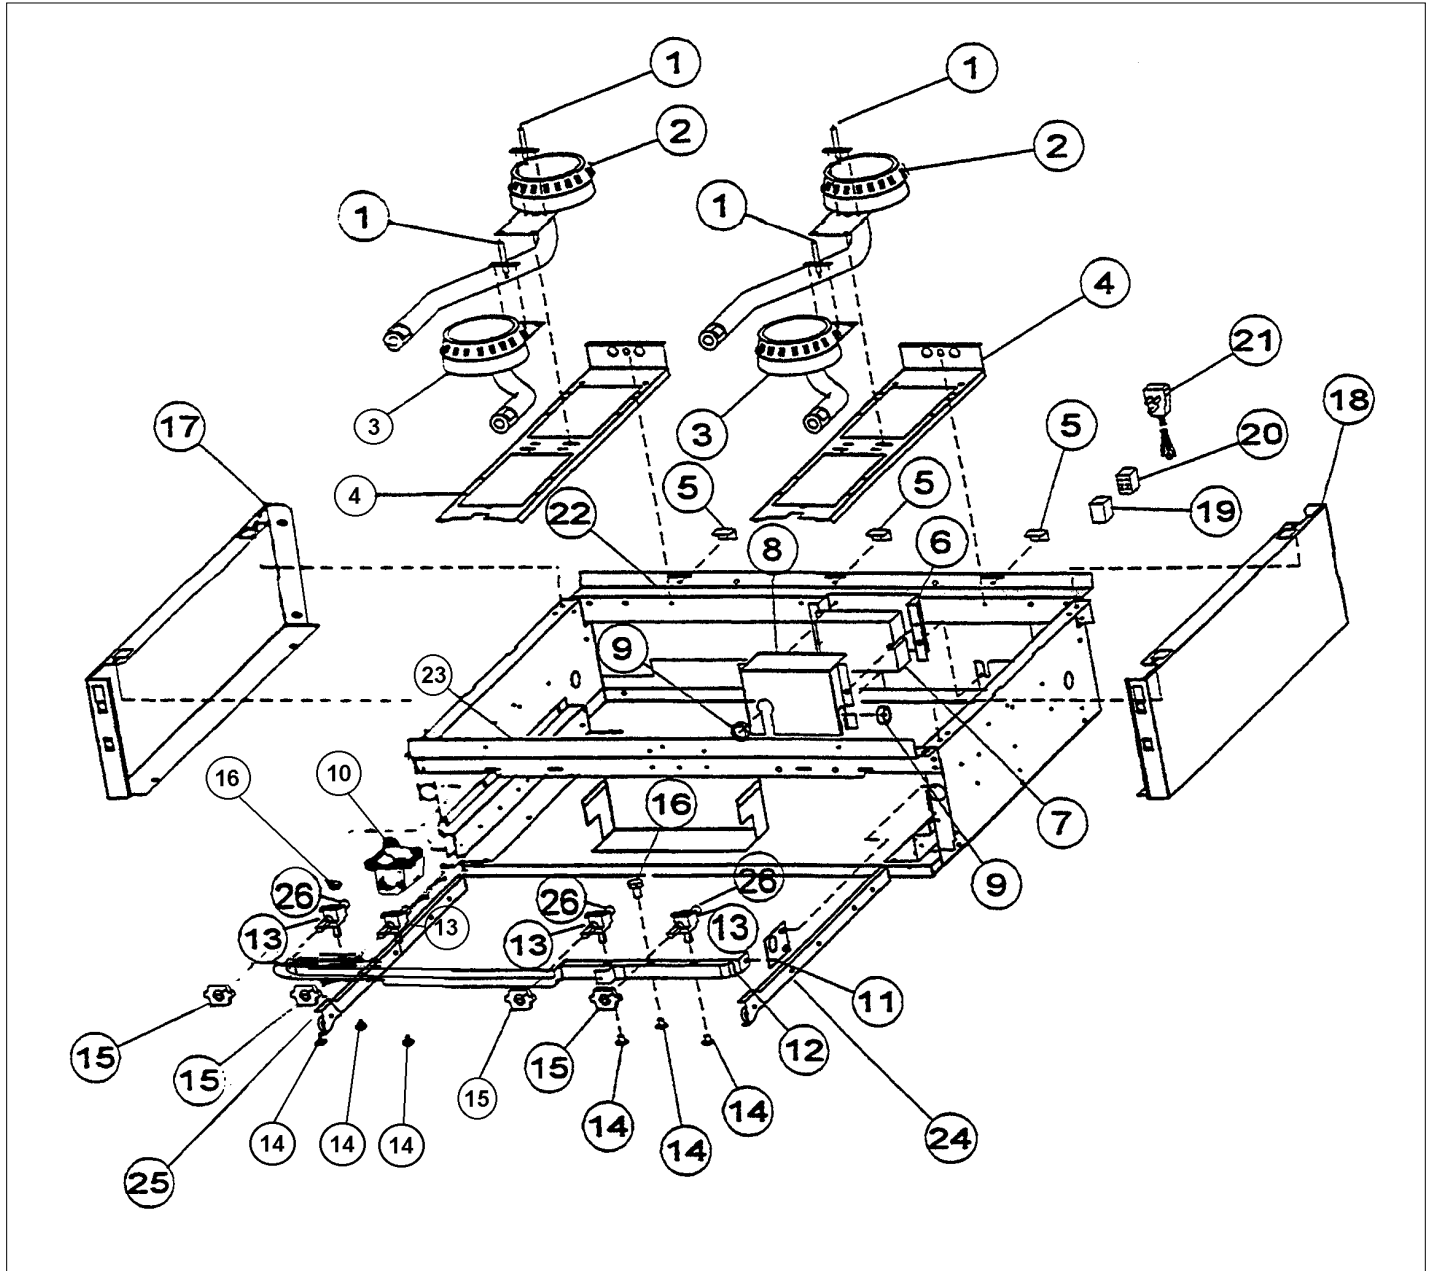

VGRT480

BURNER BOX SUBASSY	1
CONTROL ASSY	2
EXTERIOR ASSY	3
GRIDDLE ASSY	4
GRILL ASSY	5
Appendix A:Pages Index	A
Appendix B:Parts Index	B

BURNER BOX SUBASSY

Item	Part No.	Name	Qty	Uom	NOTES
1	PA020028	SPARK IGNITER		EA	
2	PA080036	TOP BURNER REAR REPL PA080008		EA	
3	PA080037	TOP BURNER FRONT REPL PA080007		EA	
4	A2001112	BURNER SUPT (VGRT)		EA	
5	A2001147	GRATE SUPT ANGLE (VGRT)		EA	
6	A1001619	SPARK MODULE PLATE		EA	
7	PA020041	TYTRONICS 0+4 SPARK MODULE		EA	See 2018-02P
8	A2001620	SPARK MODULE COVER (VGRC)		EA	
9	PD040005	SNAP BUSHING - 7/8"		EA	
10	PA070003	PRESSURE REGULATOR		EA	
11	A1001138	MANIFOLD BRKT		EA	NO LONGER AVAILABLE, Not available online / Call for pricing and availability
12	002569-000	UNIVERSAL 48" MANIFOLD		EA	
13	G50012681	TOP BURNER VALVE KIT (ALUMINUM VALVE REPLACEMENT)		EA	
Not Shown	NOTE	(BEFORE 08/09/02)		EA	
Not Shown	G50012678	TOP BURNER VALVE KIT (BRASS VALVE REPLACEMENT)		EA	
Not Shown	NOTE	(Between 08/09/02 & 09/22/04)		EA	
Not Shown	003515-000	PA010157 VALVE AND BOLT KIT		EA	
Not Shown	NOTE	(After 09/22/04)		EA	
14	PD010012	1/4 x 3/8 VALVE BOLT		EA	
15	PA020015	Spark Ignition Switch		EA	
Not Shown	NOTE	(BEFORE 09/22/04)		EA	
Not Shown	PA020045	Spark Ignition Switch		EA	
Not Shown	NOTE	(After 09/22/04)		EA	

Item	Part No.	Name	Qty	Uom	NOTES
16	PA010012	ROPER PLUG		EA	
17	B2001920	SIDE PANEL-LH (VGRT)		EA	
18	B2001919	SIDE PANEL-RH (VGRT)		EA	
19	PE070070	Disconnect Block - Male		EA	
20	PE070071	Disconnect Block - Female		EA	
21	PE070128	Supply Cord		EA	
22	A2001908	REAR BURNER SUPT -48" (VGRT/RC)		EA	Not available online / Call for pricing and availability
23	A2001104	FRONT SUPT (48")		EA	NO LONGER AVAILABLE
24	PK000008	Drip Tray Guide - RH		EA	NO LONGER AVAILABLE
25	PK000007	DRIP TRAY GUIDE - LH (VGRT)		EA	NO LONGER AVAILABLE
26	PB040034	ORIFICE HOOD-#50 (NAT)		EA	
Not Shown	PB040036	ORIFICE HOOD-#57 (LP)		EA	
NI	G4001330	SPARK IGNITOR WIRE ASSY (10")		EA	
NI	PE070719	IGNITOR WIRE KIT - VDSC3674Q		EA	