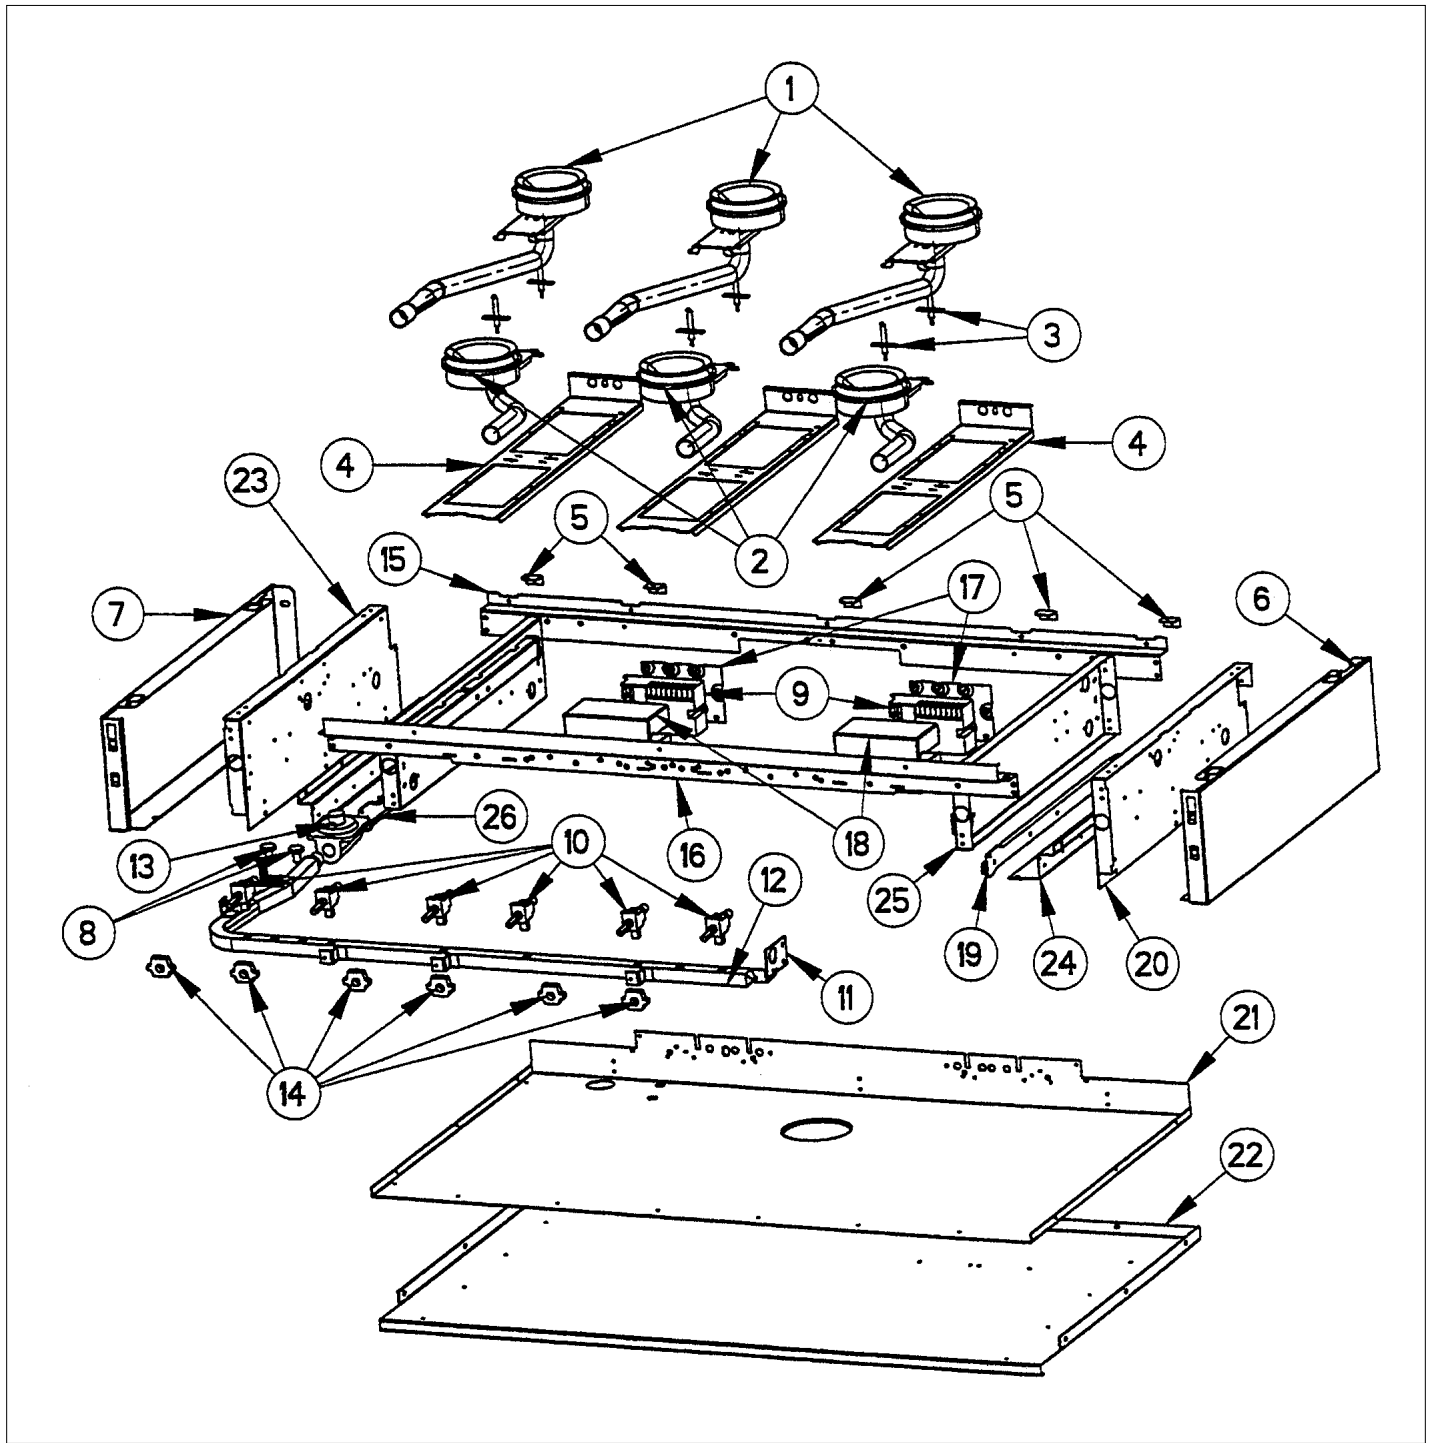

Item	Part No.	Name	Qty	Uom	NOTES
15	A2004806	REAR BURNER SUPPORT - 42"		EA	NO LONGER AVAILABLE
16	A2004808	FRONT SUPPORT - 42"		EA	NO LONGER AVAILABLE
17	A1001619	SPARK MODULE PLATE		EA	
18	A2001620	SPARK MODULE COVER (VGRC)		EA	
19	PK000008	Drip Tray Guide - RH		EA	NO LONGER AVAILABLE
20	A2001911	BURNER BOX SIDE RH		EA	
21	A2004803	BURNER BOX BOTTOM - 42"		EA	NO LONGER AVAILABLE
22	A2004805	BOTTOM INSULATION PANEL RT42		EA	NO LONGER AVAILABLE
23	A2001912	BURNER BOX SIDE LH		EA	
24	A2001160	DRIP TRAY GUIDE BRKT (VGRT)		EA	
25	A2004280	INSIDE BURNER BOX SIDE		EA	Not available online / Call for pricing and availability
26	PK000007	DRIP TRAY GUIDE - LH (VGRT)		EA	NO LONGER AVAILABLE
NI	G4001587	SPARK MODULE-TOP BRNR SPARKER (25)		EA	
NI	PE070719	IGNITOR WIRE KIT - VDSC3674Q		EA	
NI	G4000936	GROUND WIRE		EA