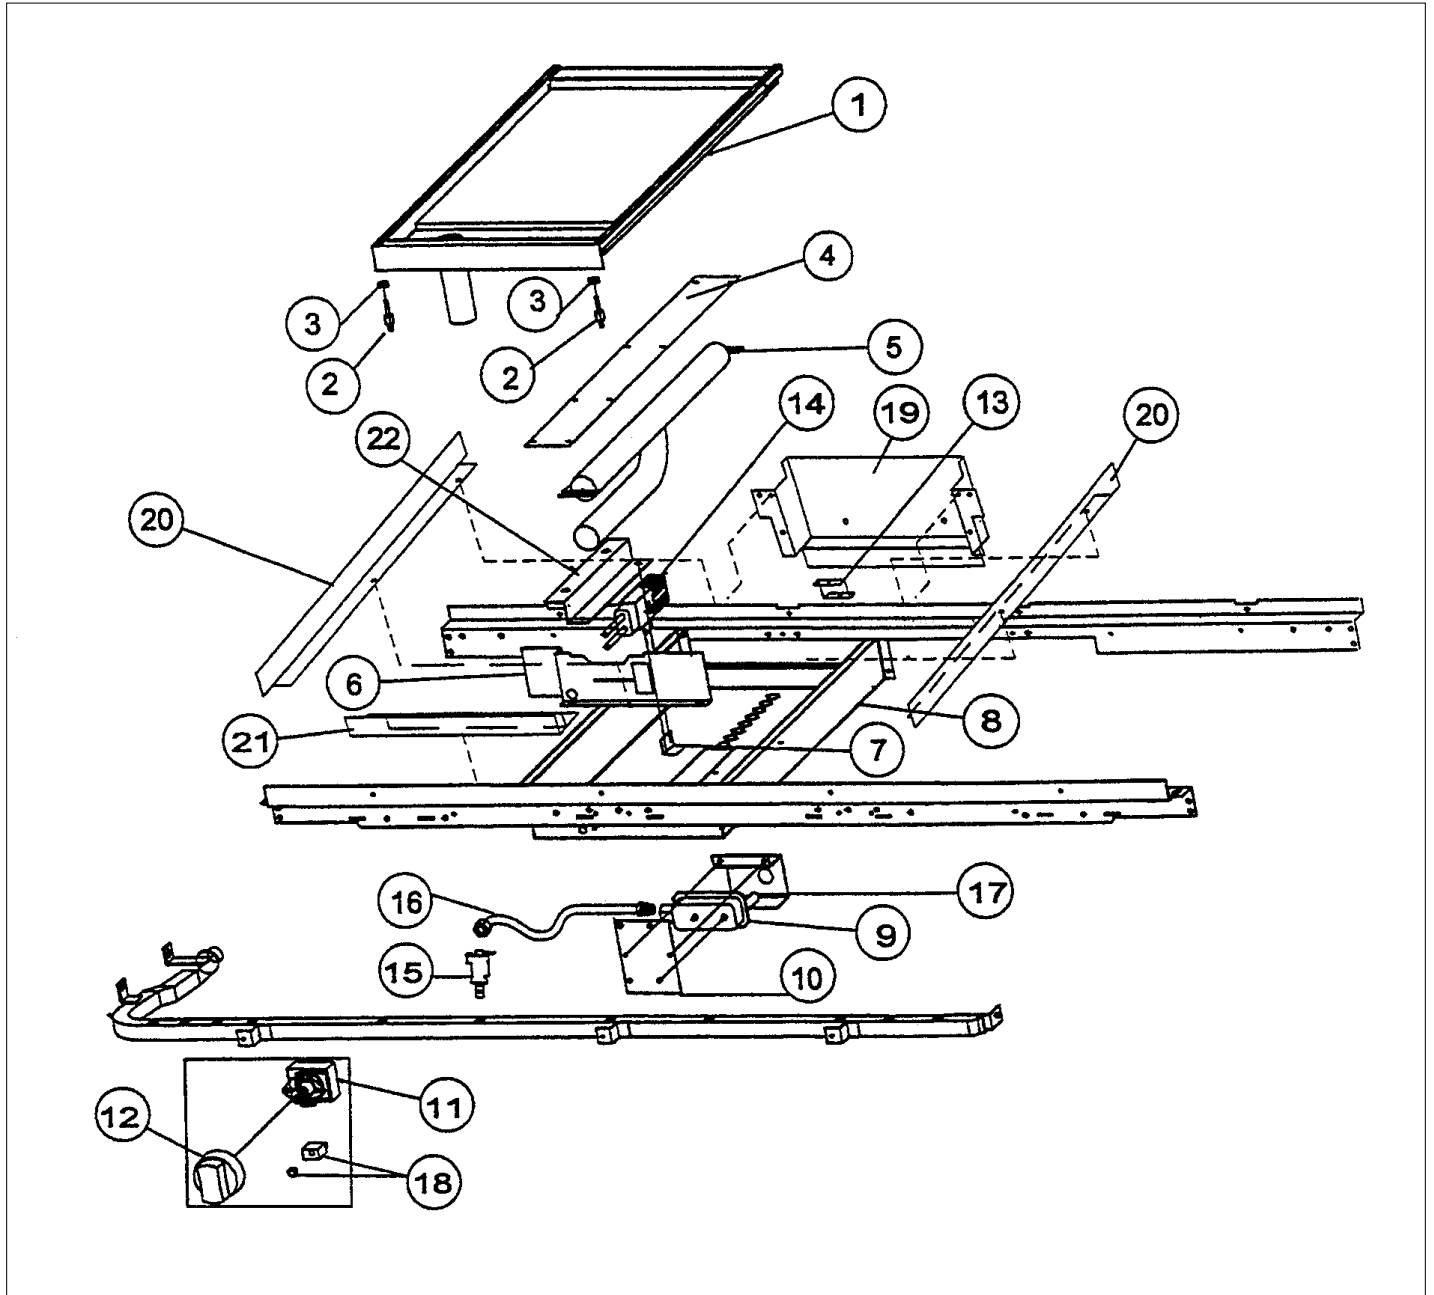

Item	Part No.	Name	Qty	Uom	NOTES
Comments for Part Num. PE050024 haarnink@vikingrange.com on Jan 14, 2019 please note that the indicator light is now part 043135-000 but needs the Jumper harness 051443-000. and second option there are units in the field with a 230V indicator light part number 036566-000. please check this for all "E" module ranges/Tops					
19	A2002899	GRIDDLE FLUE BOX	1	EA	Not available online / Call for pricing and availability
20	A2002896	GRIDDLE BOX EXTENSION (LH / RH)	1	EA	Not available online / Call for pricing and availability
21	A2002898	GRIDDLE BOX EXTENSION FRONT	1	EA	Not available online / Call for pricing and availability
22	A2007974	THERMAL BULB BRKT.	1	EA	NO LONGER AVAILABLE, Not available online / Call for pricing and availability
NI	A2001179	BACK SUPT (VGRT)	1	EA