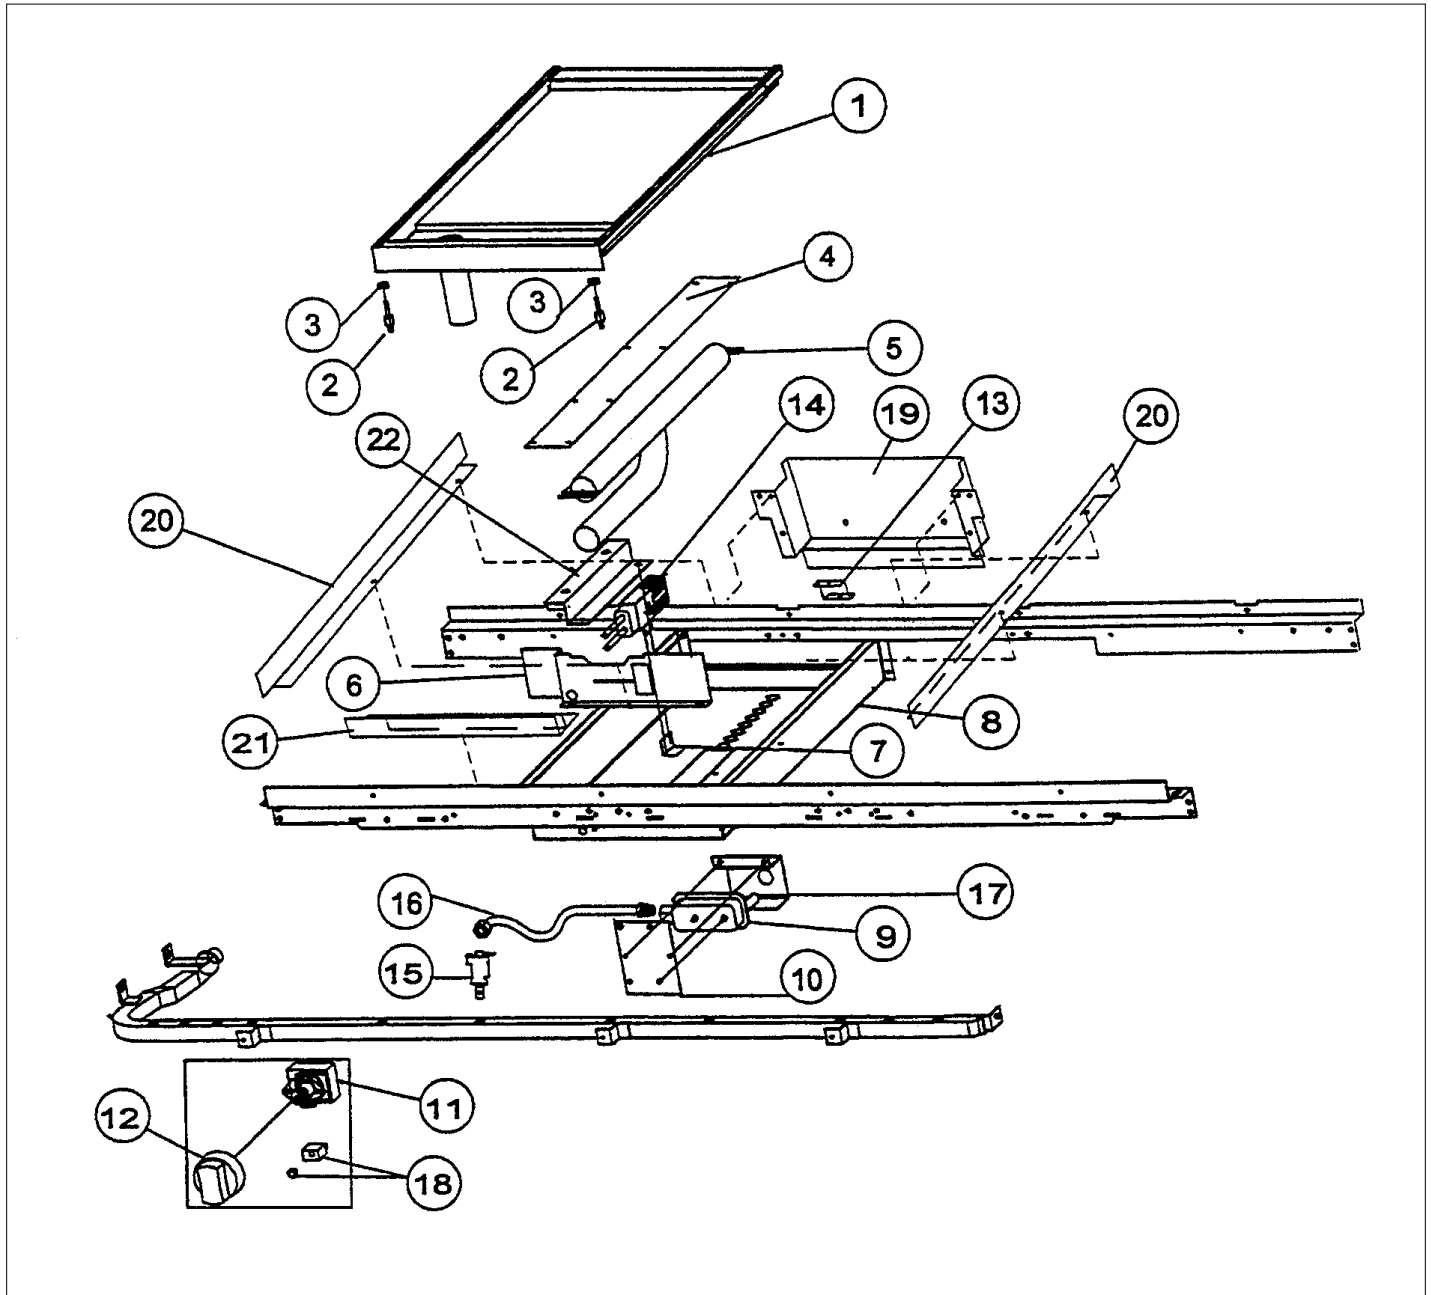

GRIDDLE ASSY

Item	Part No.	Name	Qty	Uom	NOTES
1	G3006712	18"" GRIDDLE WELD ASSY	1	EA	NO LONGER AVAILABLE
2	PD010017	BALL STUD (VGRT)	1	EA	
3	PD030012	6-32 HEX NUT	1	EA	
4	A1006709	VENTURI COVER	1	EA	NO LONGER AVAILABLE, Not available online / Call for pricing and availability
5	PA080061	18"" GRIDDLE BURNER	1	EA	
6	A2007975	REAR GRIDDLE BAFFLE	1	EA	NO LONGER AVAILABLE, Not available online / Call for pricing and availability
7	A2001300	Griddle Igniter Bracket	1	EA	
8	A2006704	18"" GRIDDLE BOX	1	EA	NO LONGER AVAILABLE
9	PB010004	SINGLE SAFETY VALVE (NAT. GRIDDLE)	1	EA	
10	A1001198	THERMAL VALVE BRKT	1	EA	NO LONGER AVAILABLE, Not available online / Call for pricing and availability
11	PB010035	THERMOSTAT BAKE / GRIDDLE	1	EA	
12	PB010103	GRIDDLE KNOB N/S *BK*	1	EA	
Not Shown	PB010104	GRIDDLE KNOB N/S *WH*	1	EA	
13	A2002847	SUPT-GRIDDLE BURNER	1	EA	
14	PB040001	Igniter	1	EA	
NI	G4005484	SPARK IGNITOR WIRE - 34"	1	EA	
15	003862-000	SHUTOFF VALVE (PB030002 VALVE AND BOLT KIT)	1	EA	
16	PB020116	TUBING - 10" FLEXIBLE 12 & 24"	1	EA	
17	PB040034	ORIFICE HOOD-#50 (NAT)	1	EA	
Not Shown	PB040036	ORIFICE HOOD-#57 (LP)	1	EA	
18	PE050023	OVEN IND. LIGHT (LENS & BEZEL)	1	EA	
Not Shown	PE050024	OVEN IND. LIGHT (LIGHT HOUSING)	1	EA