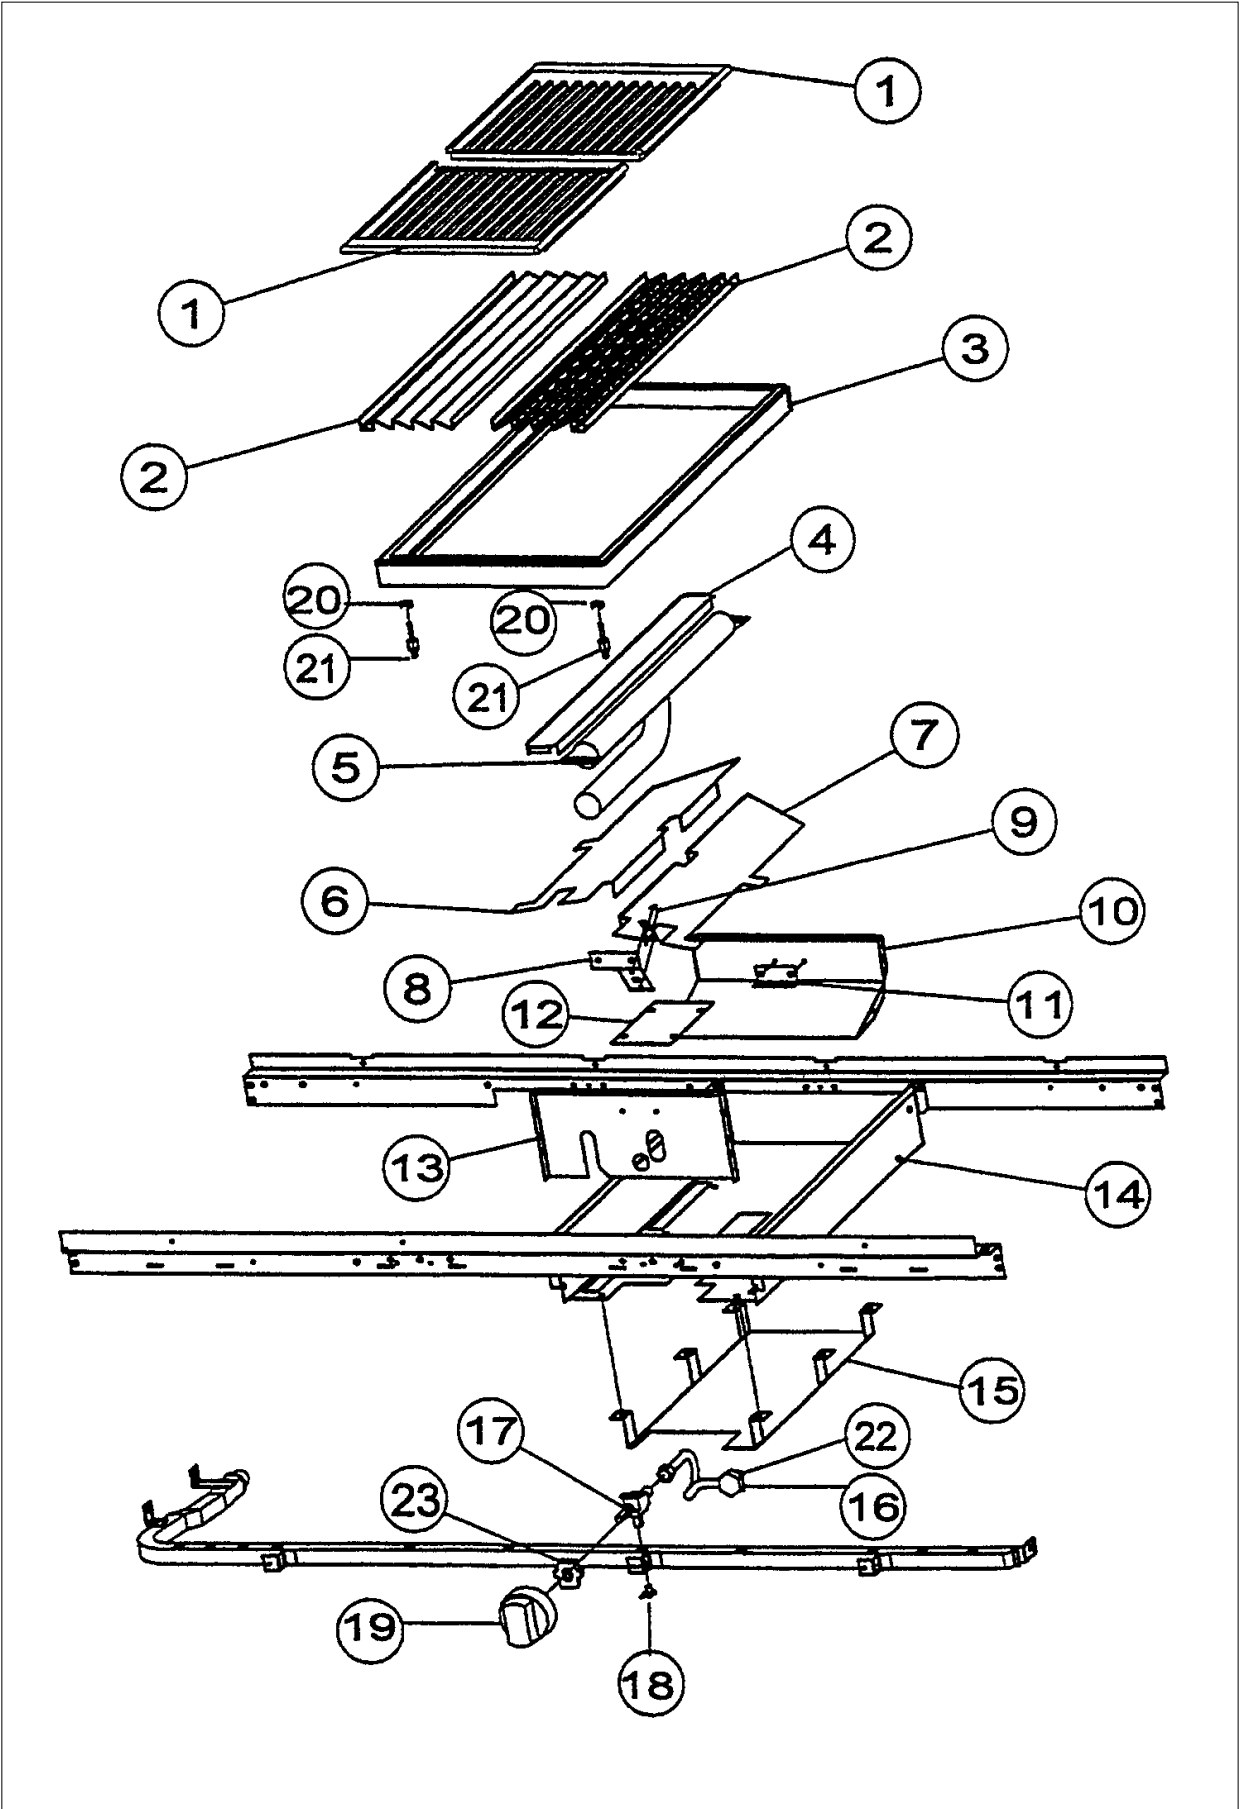

Item	Part No.	Name	Qty	Uom	NOTES
Not Shown	G9101182WH	GRILL GRATE SUPT (VGRT) *WH*	1	EA	
4	B2001140	GRILL FLAME SHIELD (VGRT)	1	EA	
5	PB050077	GRILL BURNER	1	EA	
6	B2001856	GRILL HEAT DEFLECTOR-LH (VGRC60)	1	EA	
7	B2001857	GRILL HEAT DEFLECTOR-RH (VGRC60)	1	EA	
8	A2001633	GRILL FRONT SPARKER BRKT (VGRC)	1	EA	
9	PA020028	SPARK IGNITER	1	EA	
NI	G4005484	SPARK IGNITOR WIRE - 34"	1	EA	
10	A2001855	GRILL BACK - (VGRC605)	1	EA	
11	A2001132	REAR GRILL BURNER BRKT (VGRT)	1	EA	
12	A1001862	GRILL VENTURI COVER (VGRC605)	1	EA	
13	A2001631	GRILL BOX FRONT (VGRC)	1	EA	
14	A2001852	GRILL BOX - (VGRC605)	1	EA	
15	A2001863	GRILL BTM SHIELD (VGRC605)	1	EA	
16	PB020025	TUBING-GRILL (REVISED) REP PB020021	1	EA	
17	PA010030	GRILL VALVE-(VGRT)	1	EA	
18	PD010012	1/4 x 3/8 VALVE BOLT	1	EA	
19	PA010039	TOP GRILL KNOB*BK* (VGRC) (N/STYLE	1	EA	
Not Shown	PA010040	TOP GRILL KNOB*WH* (VGRC) (N/STYLE	1	EA	
20	PD030012	6-32 HEX NUT	1	EA	
21	PD010017	BALL STUD (VGRT)	1	EA	
22	PB040061	ORIFICE HOOD - #48	1	EA	
Not Shown	PB040062	ORIFICE HOOD-#56	1	EA	
23	PA020015	Spark Ignition Switch	1	EA