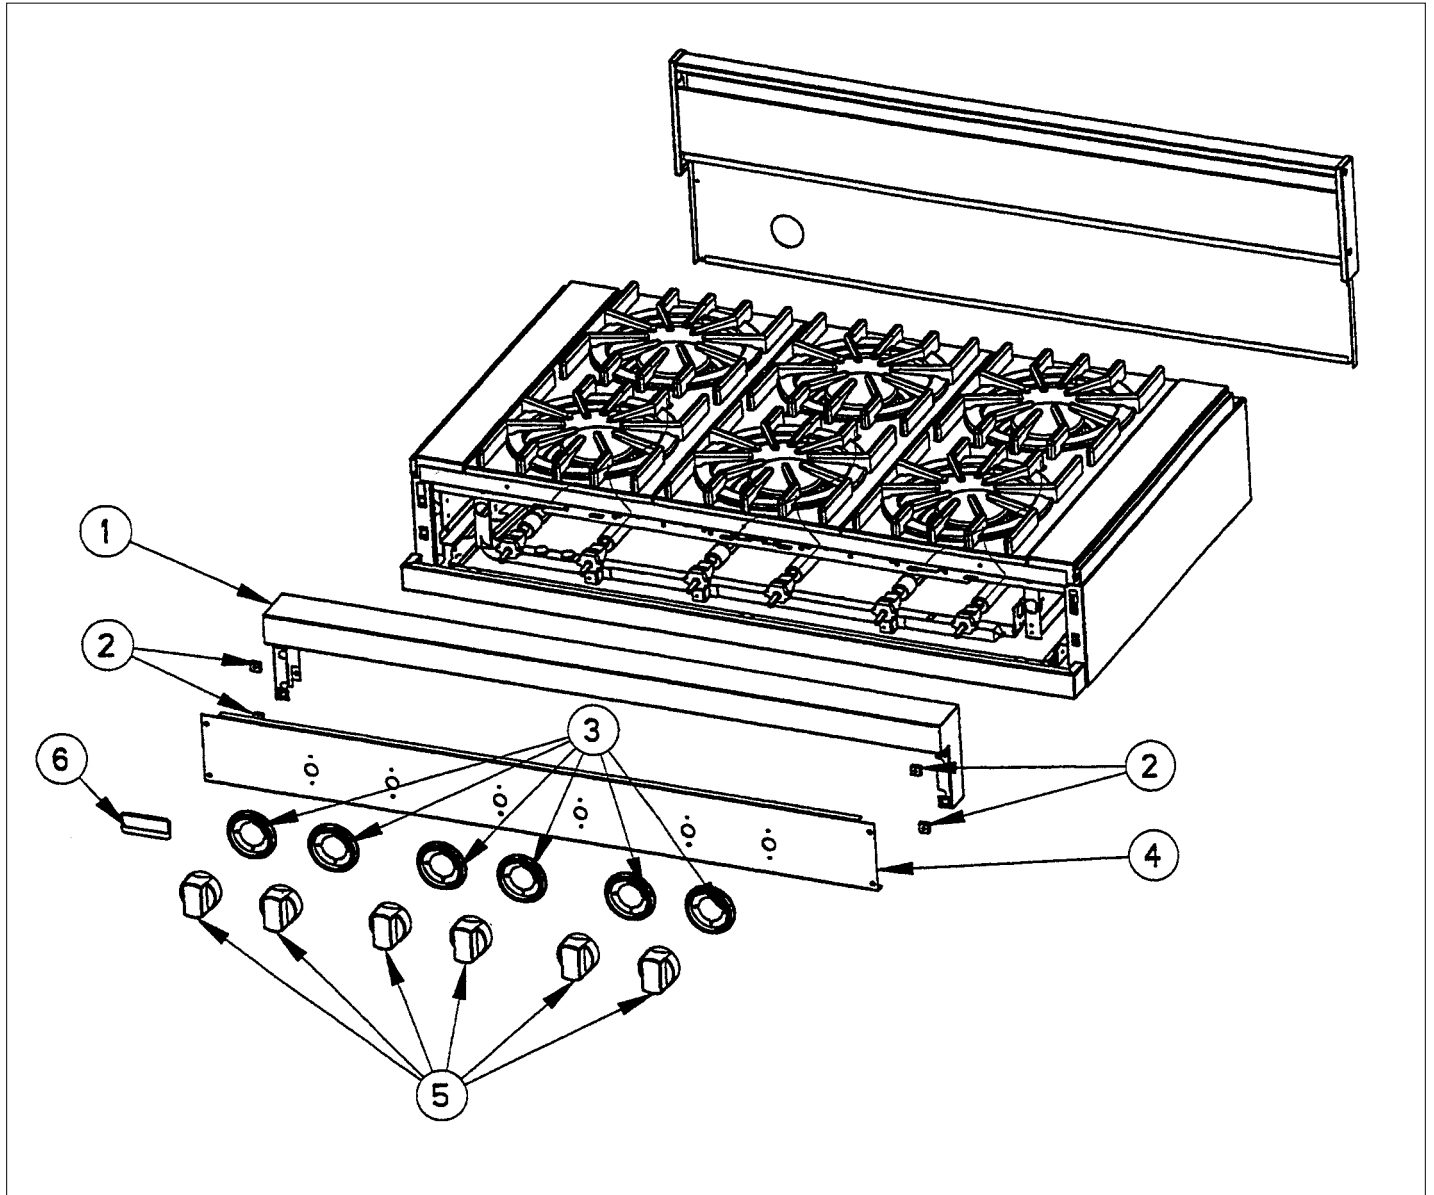

Item	Part No.	Name	Qty	Uom	NOTES
15	A2004806	REAR BURNER SUPPORT - 42"		EA	NO LONGER AVAILABLE
16	A2004808	FRONT SUPPORT - 42"		EA	NO LONGER AVAILABLE
17	A1001619	SPARK MODULE PLATE		EA	
18	A2001620	SPARK MODULE COVER (VGRC)		EA	
19	PK000008	Drip Tray Guide - RH		EA	NO LONGER AVAILABLE
20	A2001911	BURNER BOX SIDE RH		EA	
21	A2004803	BURNER BOX BOTTOM - 42"		EA	NO LONGER AVAILABLE
22	A2004805	BOTTOM INSULATION PANEL RT42		EA	NO LONGER AVAILABLE
23	A2001912	BURNER BOX SIDE LH		EA	
24	A2001160	DRIP TRAY GUIDE BRKT (VGRT)		EA	
25	A2004280	INSIDE BURNER BOX SIDE		EA	Not available online / Call for pricing and availability
26	PK000007	DRIP TRAY GUIDE - LH (VGRT)		EA	NO LONGER AVAILABLE
NI	G4001587	SPARK MODULE-TOP BRNR SPARKER (25)		EA	
NI	PE070719	IGNITOR WIRE KIT - VDSC3674Q		EA	
NI	G4000936	GROUND WIRE		EA	

CONTROL ASSY