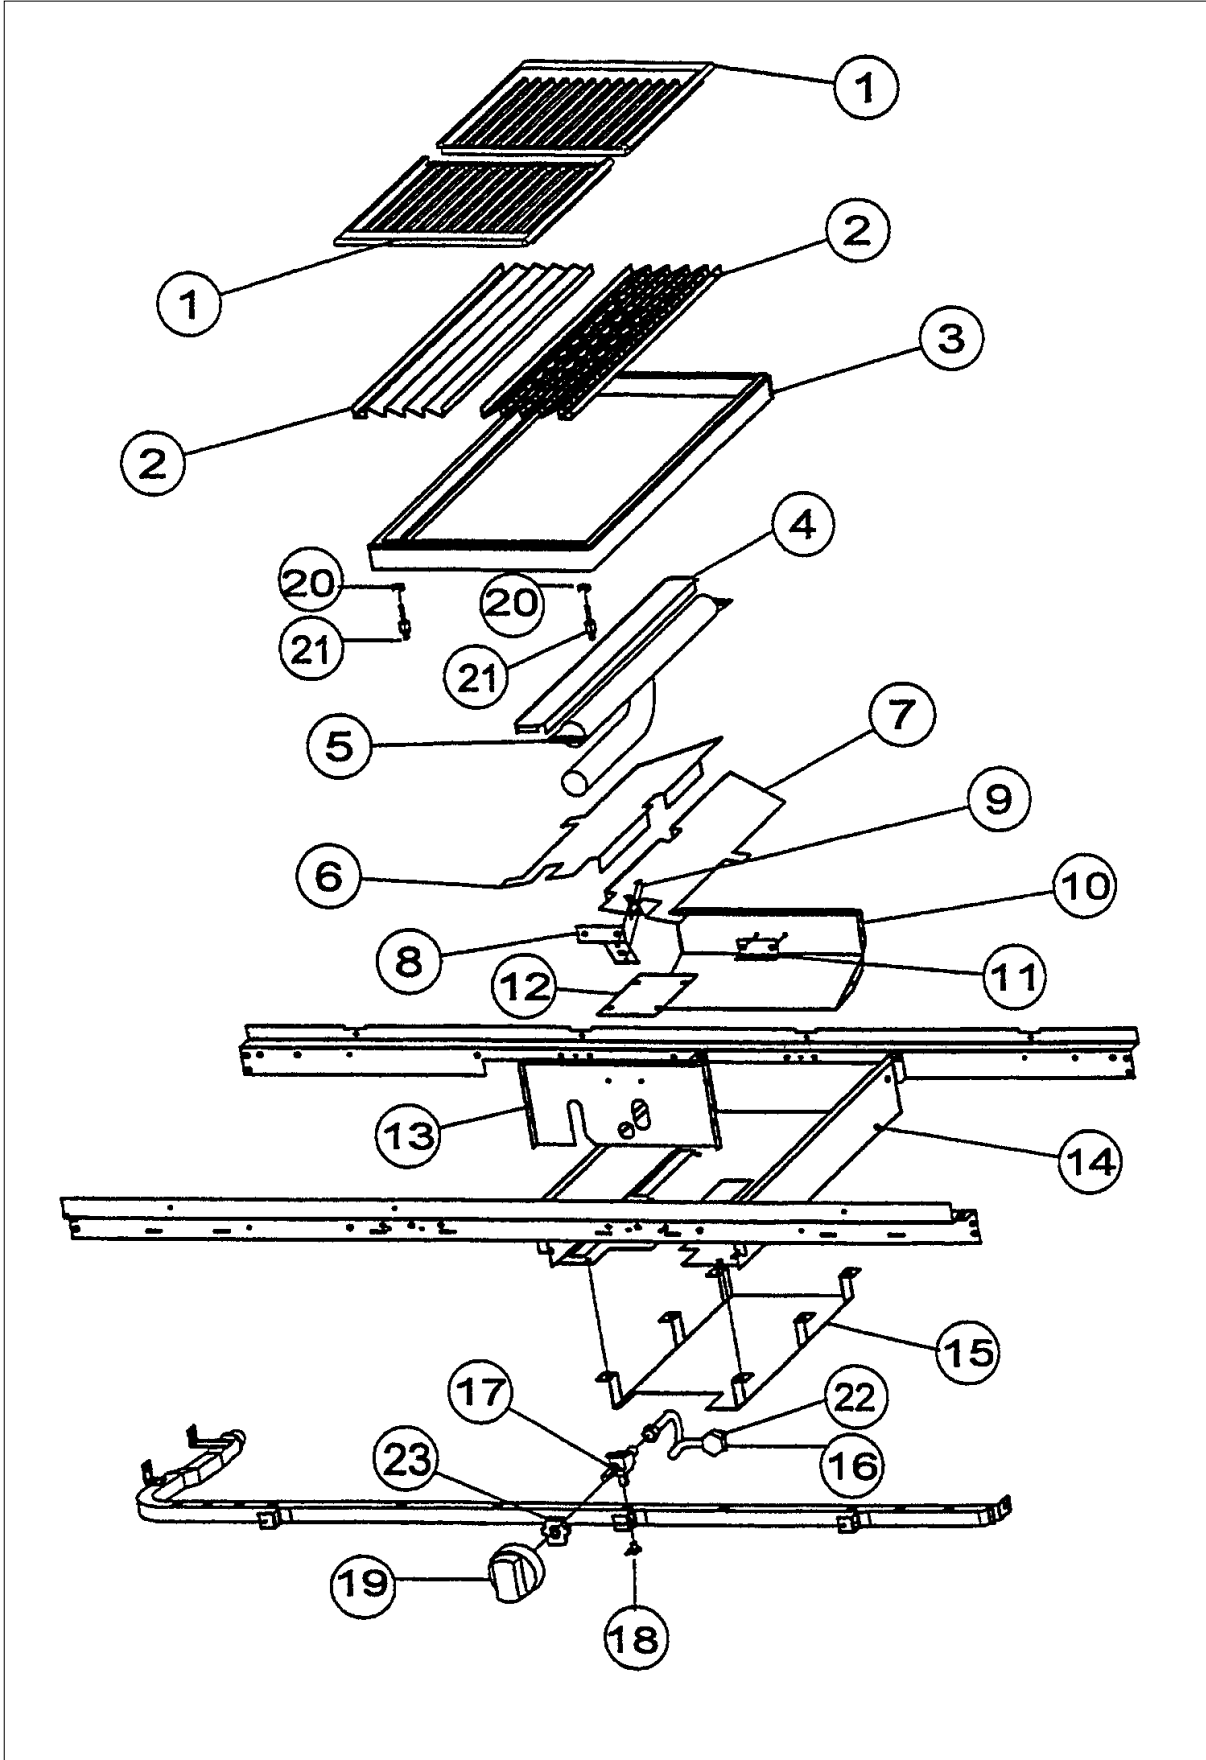

Item	Part No.	Name	Qty	Uom	NOTES
Comments for Part Num. PE050024 haarnink@vikingrange.com on Jan 14, 2019 please note that the indicator light is now part 043135-000 but needs the Jumper harness 051443-000. and second option there are units in the field with a 230V indicator light part number 036566-000. please check this for all "E" module ranges/Tops					
19	A2002899	GRIDDLE FLUE BOX	1	EA	Not available online / Call for pricing and availability
20	A2002896	GRIDDLE BOX EXTENSION (LH / RH)	1	EA	Not available online / Call for pricing and availability
21	A2002898	GRIDDLE BOX EXTENSION FRONT	1	EA	Not available online / Call for pricing and availability
22	A2007974	THERMAL BULB BRKT.	1	EA	NO LONGER AVAILABLE, Not available online / Call for pricing and availability
NI	A2001179	BACK SUPT (VGRT)	1	EA	

GRILL ASSY