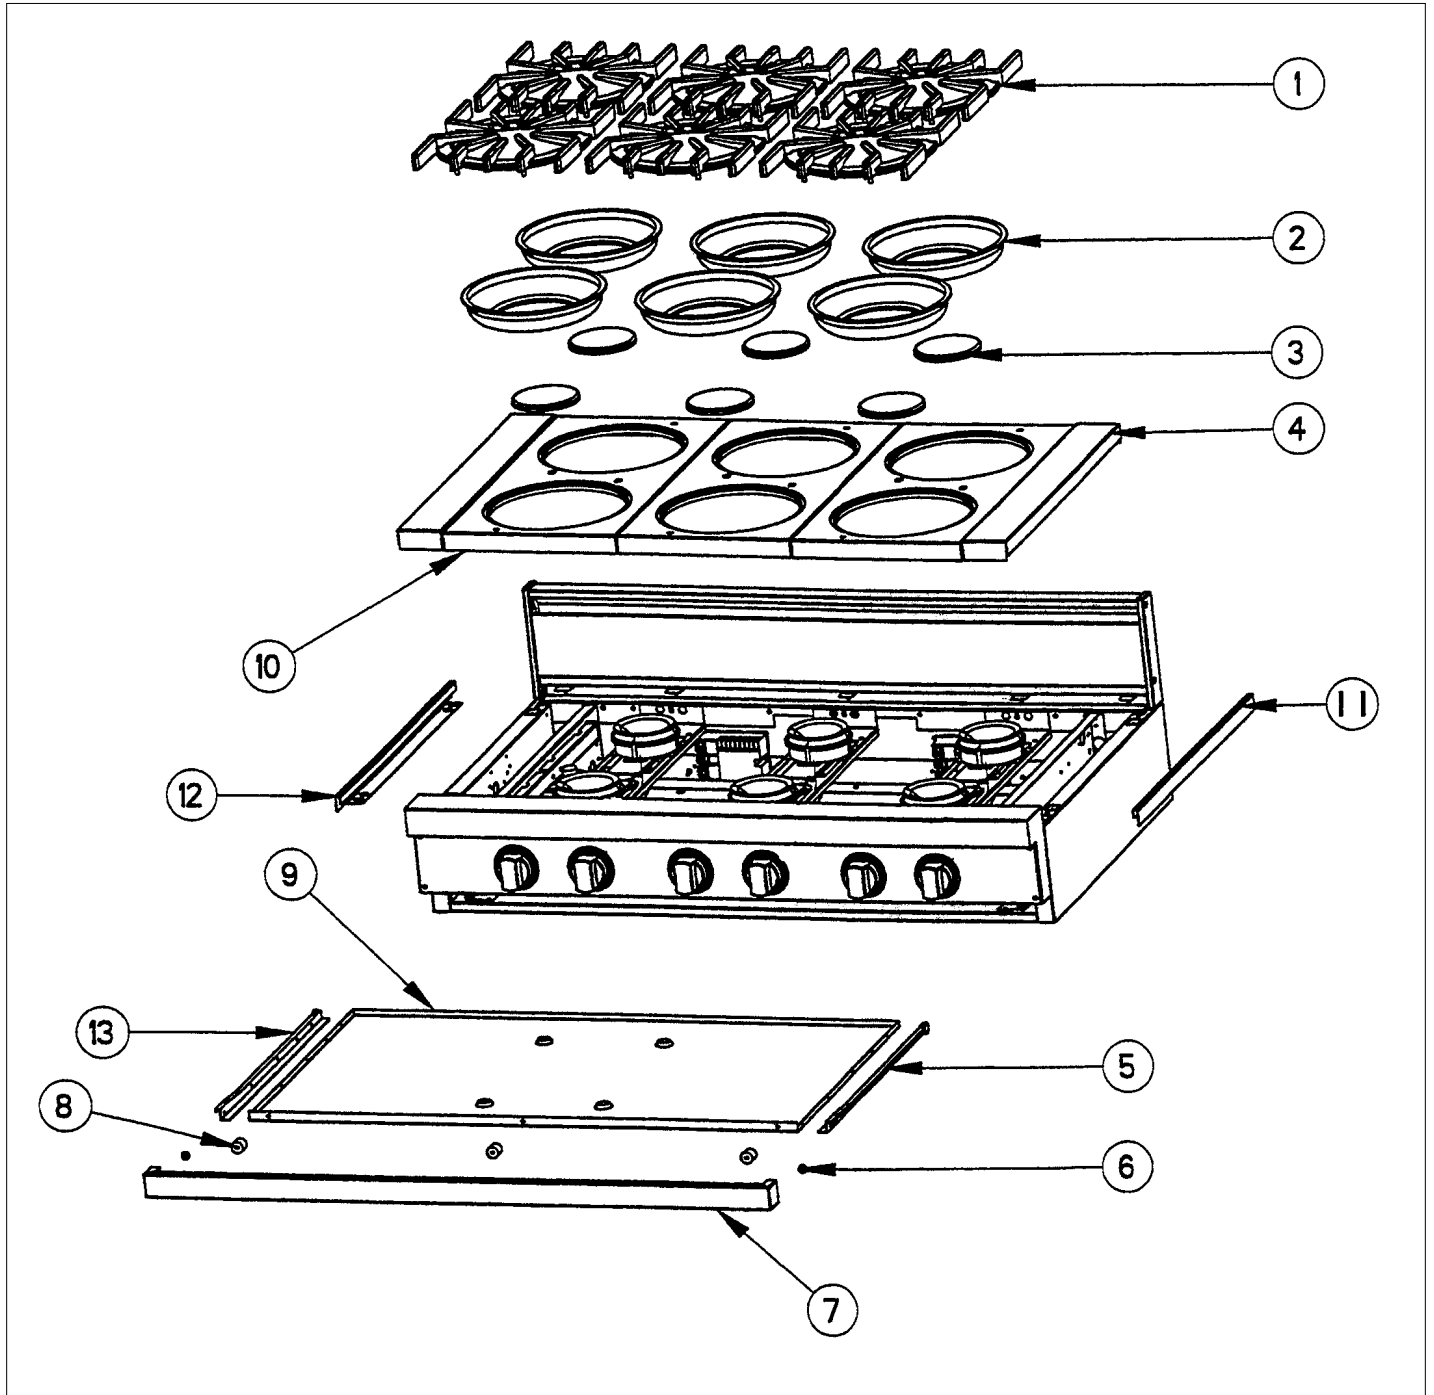

VGRT420

BURNER BOX EXTERIOR ASSY	1
BURNER BOX SUBASSY	2
CONTROL ASSY	3
GRIDDLE ASSY	4
GRILL ASSY	5
Appendix A:Pages Index	A
Appendix B:Parts Index	B

BURNER BOX EXTERIOR ASSY

Item	Part No.	Name	Qty	Uom	NOTES
1	PA060037	GRATE BK REPL PA060024 (GEN.#2)	1	EA	
Not Shown	PA060038	GRAY GRATES	1	EA	
2	PA030002AL	BURNER BOWL - AL (FOR USE WITH UPGRADE KIT) NLA	1	EA	
Not Shown	PA030002BK	BURNER BOWL (VGRT) **BK**	1	EA	
Not Shown	PA030002BT	BURNER BOWL - BT NLA	1	EA	
Not Shown	PA030002CB	BURNER BOWL - CB NLA	1	EA	
Not Shown	PA030002EP	BURNER BOWL - EP NLA	1	EA	
Not Shown	PA030002FG	BURNER BOWL - FG (FOR USE WITH UPGRADE KIT) NLA	1	EA	
Not Shown	PA030002GG	BURNER BOWL - GG NLA	1	EA	
Not Shown	PA030002LE	BURNER BOWL - LE NLA	1	EA	
Not Shown	PA030002LN	BURNER BOWL (VGRT) **LN** NLA	1	EA	Not available online / Call for pricing and availability
Not Shown	PA030002MJ	BURNER BOWL (VGRT) **MJ** NLA	1	EA	
Not Shown	PA030002PL	BURNER BOWL (VGRT) **PL** NLA	1	EA	Not available online / Call for pricing and availability
Not Shown	PA030002SG	BURNER BOWL - SG NLA	1	EA	
Not Shown	PA030002VB	BURNER BOWL (VGRT) **VB** NLA	1	EA	
Not Shown	PA030002WH	BURNER BOWL (VGRT) **WH**	1	EA	
3	PA080015	BURNER CAP-VGRT *BK*	1	EA	
Not Shown	PA080016	BURNER CAP-VGRT (GRAY-MATT)	1	EA	
4	E9103084AL	SIDE SPACER 3"W (42"RT) *AL*	1	EA	NO LONGER AVAILABLE, Not available online / Call for pricing and availability
Not Shown	E9103084BK	SIDE SPACER 3"W (42"RT) *BK*	1	EA	