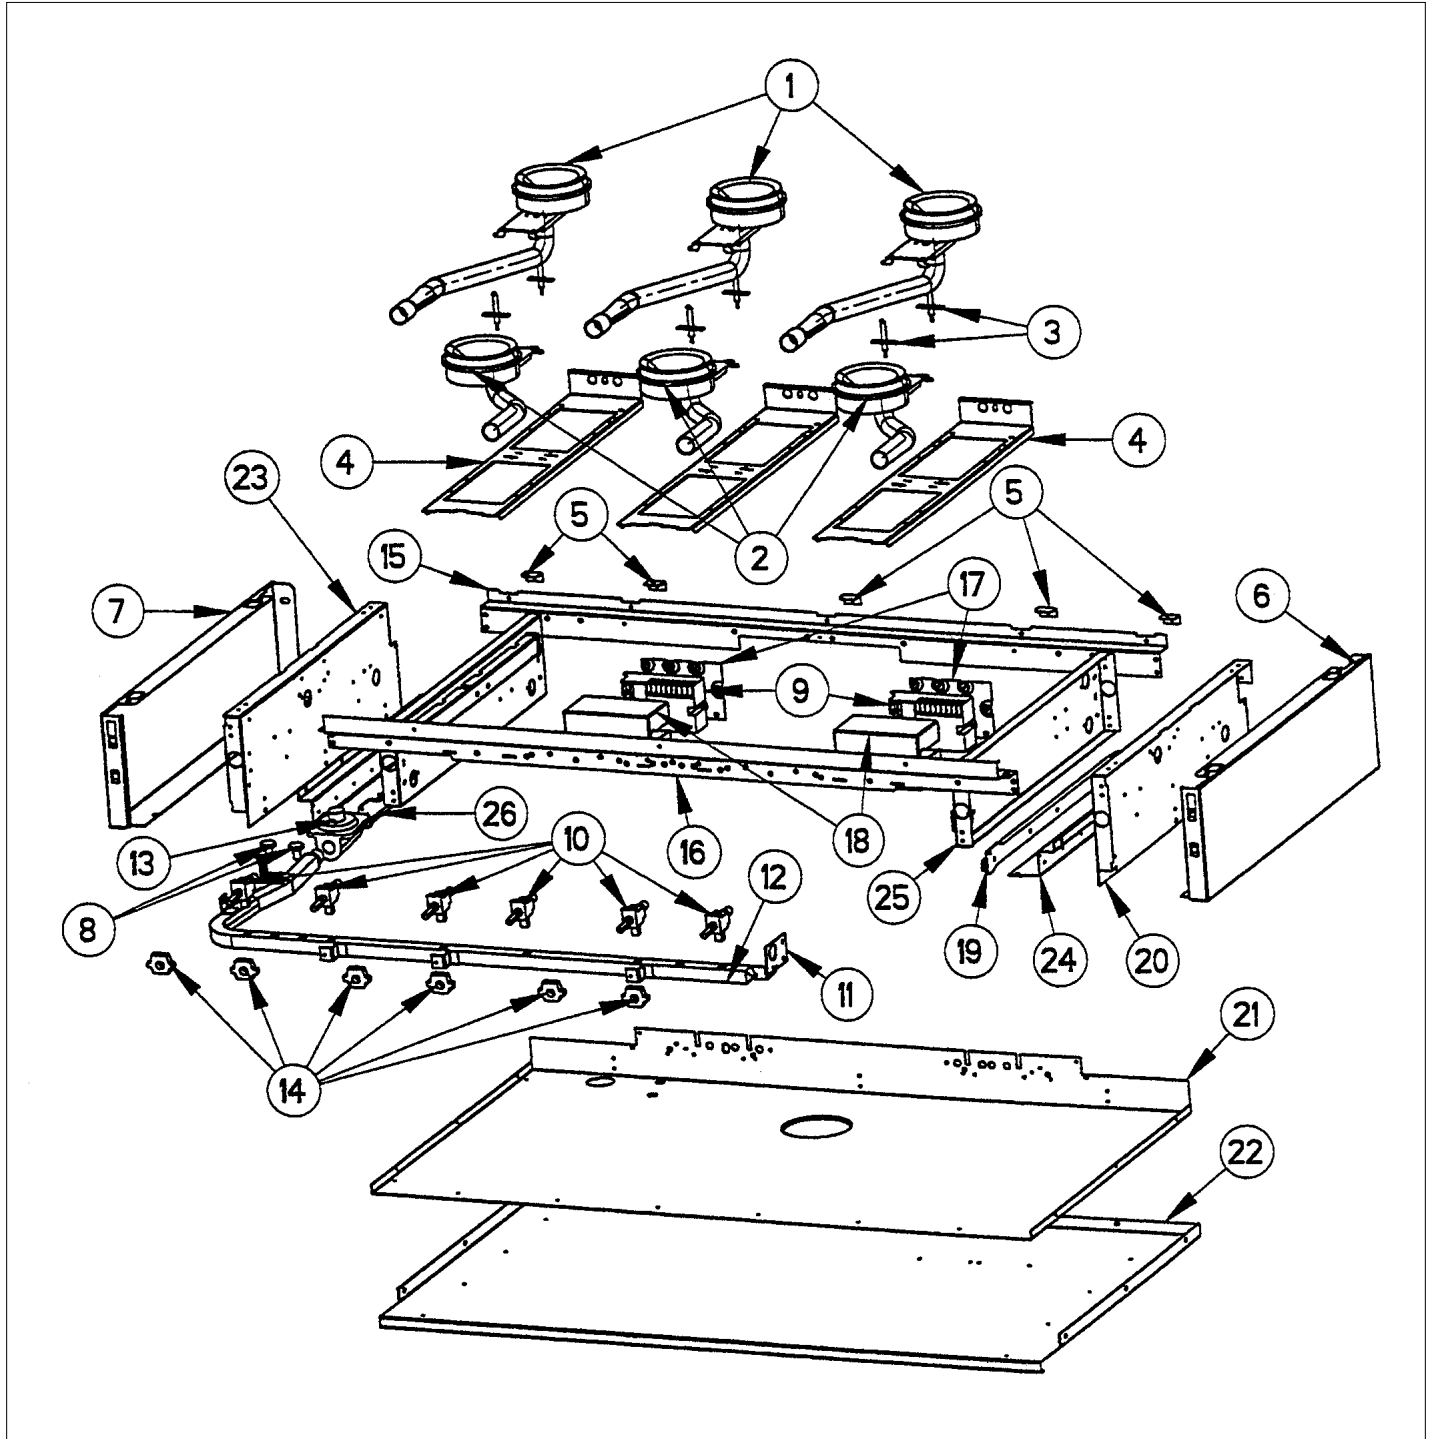

BURNER BOX SUBASSY

Item	Part No.	Name	Qty	Uom	NOTES
1	PA080037	TOP BURNER FRONT REPL PA080007		EA	
2	PA080036	TOP BURNER REAR REPL PA080008		EA	
3	PA020028	SPARK IGNITER		EA	
4	A2001112	BURNER SUPT (VGRT)		EA	
5	A2001147	GRATE SUPT ANGLE (VGRT)		EA	
6	B2001919	SIDE PANEL-RH (VGRT)		EA	
7	B2001920	SIDE PANEL-LH (VGRT)		EA	
8	PA010012	ROPER PLUG		EA	
9	PA020041	TYTRONICS 0+4 SPARK MODULE		EA	See 2018-02P
10	G50012681	TOP BURNER VALVE KIT (ALUMINUM VALVE REPLACEMENT)		EA	
Not Shown	NOTE	(BEFORE 08/09/02)		EA	
Not Shown	G50012678	TOP BURNER VALVE KIT (BRASS VALVE REPLACEMENT)		EA	
Not Shown	NOTE	(Between 08/09/02 & 09/22/04)		EA	
Not Shown	003515-000	PA010157 VALVE AND BOLT KIT		EA	
Not Shown	NOTE	(After 09/22/04)		EA	
11	A1001138	MANIFOLD BRKT		EA	NO LONGER AVAILABLE, Not available online / Call for pricing and availability
12	PA050037	SUB TO PA050092 - UNIVERSAL MANIFOLD - 36" (VGRT/RC)		EA	NO LONGER AVAILABLE
13	PA070003	PRESSURE REGULATOR		EA	
14	PA020015	Spark Ignition Switch		EA	
Not Shown	NOTE	(BEFORE 09/22/04)		EA	
Not Shown	PA020045	Spark Ignition Switch		EA	
Not Shown	NOTE	(After 09/22/04)		EA