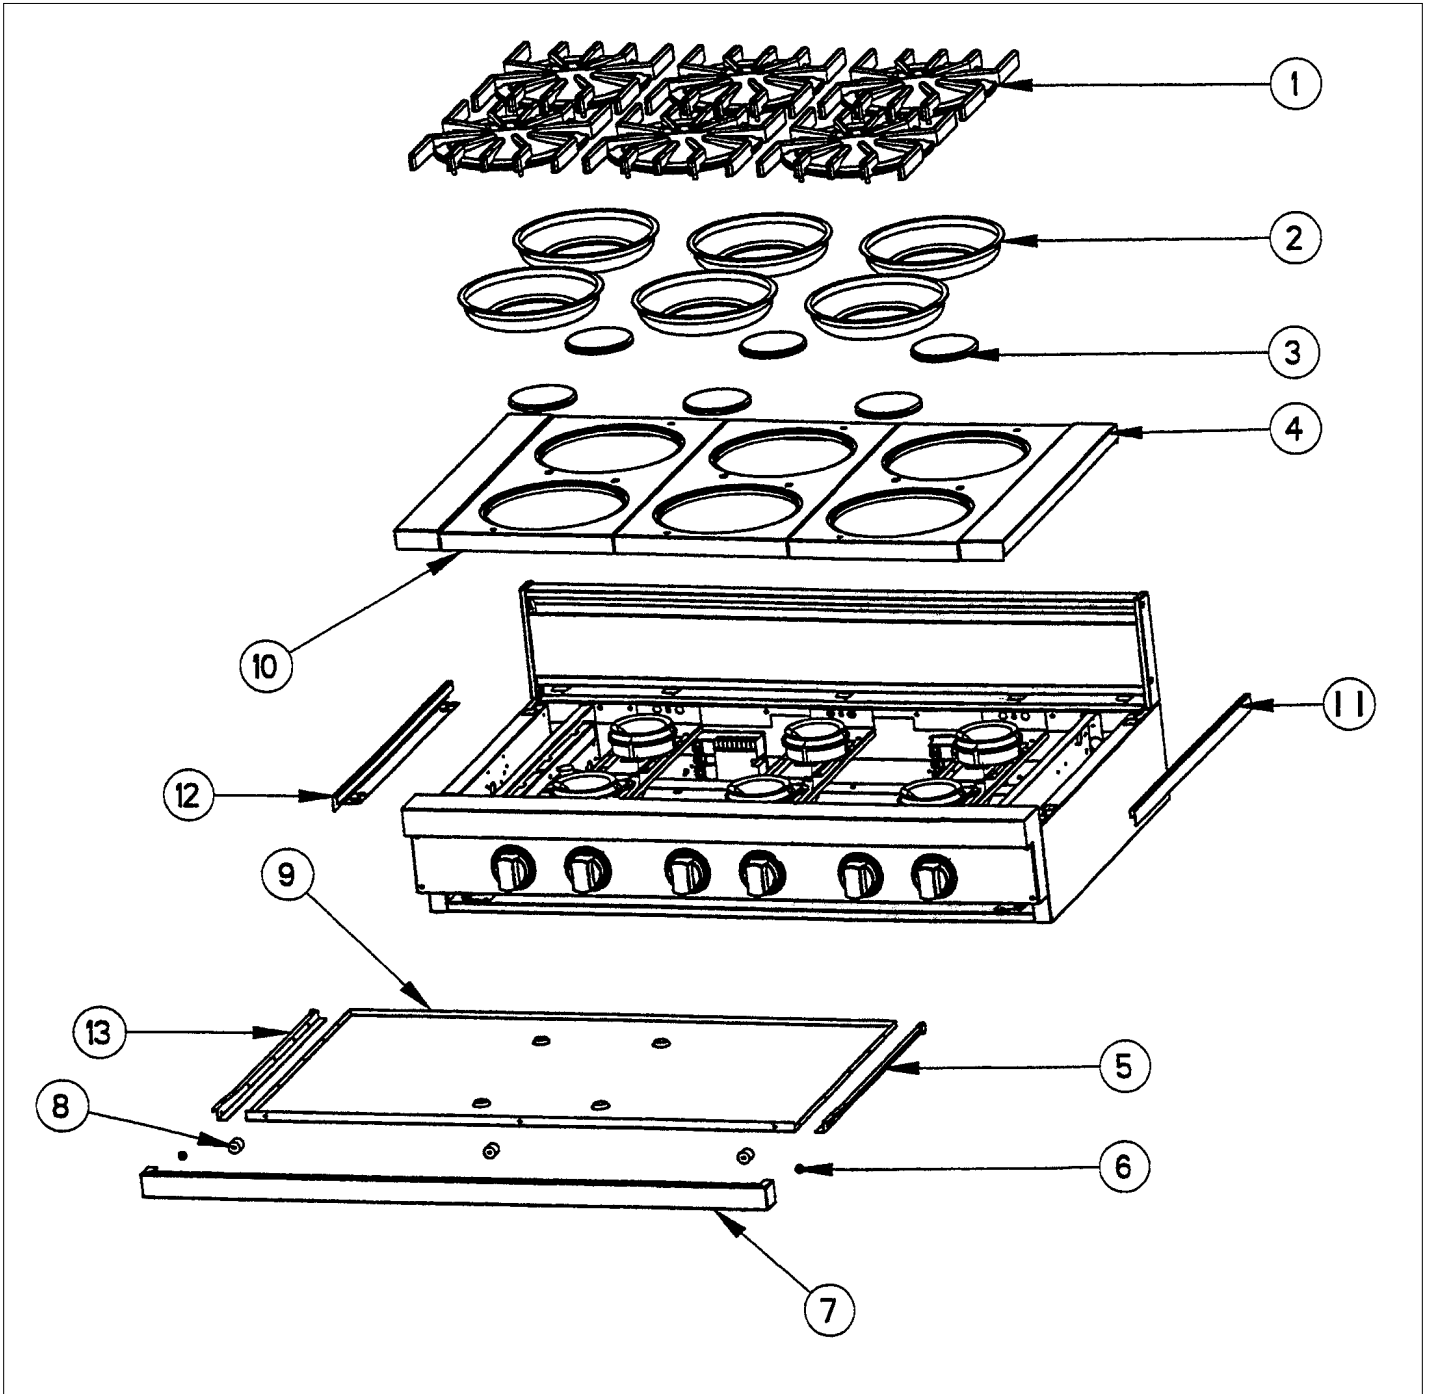

VGRT420

BURNER BOX EXTERIOR ASSY	1
BURNER BOX SUBASSY	2
CONTROL ASSY	3
GRIDDLE ASSY	4
GRILL ASSY	5
Appendix A:Pages Index	A
Appendix B:Parts Index	B

BURNER BOX EXTERIOR ASSY

Item	Part No.	Name	Qty	Uom	NOTES
1	PA060037	GRATE BK REPL PA060024 (GEN.#2)	1	EA	
Not Shown	PA060038	GRAY GRATES	1	EA	
2	PA030002AL	BURNER BOWL - AL (FOR USE WITH UPGRADE KIT) NLA	1	EA	
Not Shown	PA030002BK	BURNER BOWL (VGRT) **BK**	1	EA	
Not Shown	PA030002BT	BURNER BOWL - BT NLA	1	EA	
Not Shown	PA030002CB	BURNER BOWL - CB NLA	1	EA	
Not Shown	PA030002EP	BURNER BOWL - EP NLA	1	EA	
Not Shown	PA030002FG	BURNER BOWL - FG (FOR USE WITH UPGRADE KIT) NLA	1	EA	
Not Shown	PA030002GG	BURNER BOWL - GG NLA	1	EA	
Not Shown	PA030002LE	BURNER BOWL - LE NLA	1	EA	
Not Shown	PA030002LN	BURNER BOWL (VGRT) **LN** NLA	1	EA	Not available online / Call for pricing and availability
Not Shown	PA030002MJ	BURNER BOWL (VGRT) **MJ** NLA	1	EA	
Not Shown	PA030002PL	BURNER BOWL (VGRT) **PL** NLA	1	EA	Not available online / Call for pricing and availability
Not Shown	PA030002SG	BURNER BOWL - SG NLA	1	EA	
Not Shown	PA030002VB	BURNER BOWL (VGRT) **VB** NLA	1	EA	
Not Shown	PA030002WH	BURNER BOWL (VGRT) **WH**	1	EA	
3	PA080015	BURNER CAP-VGRT *BK*	1	EA	
Not Shown	PA080016	BURNER CAP-VGRT (GRAY-MATT)	1	EA	
4	E9103084AL	SIDE SPACER 3"W (42"RT) *AL*	1	EA	NO LONGER AVAILABLE, Not available online / Call for pricing and availability
Not Shown	E9103084BK	SIDE SPACER 3"W (42"RT) *BK*	1	EA	