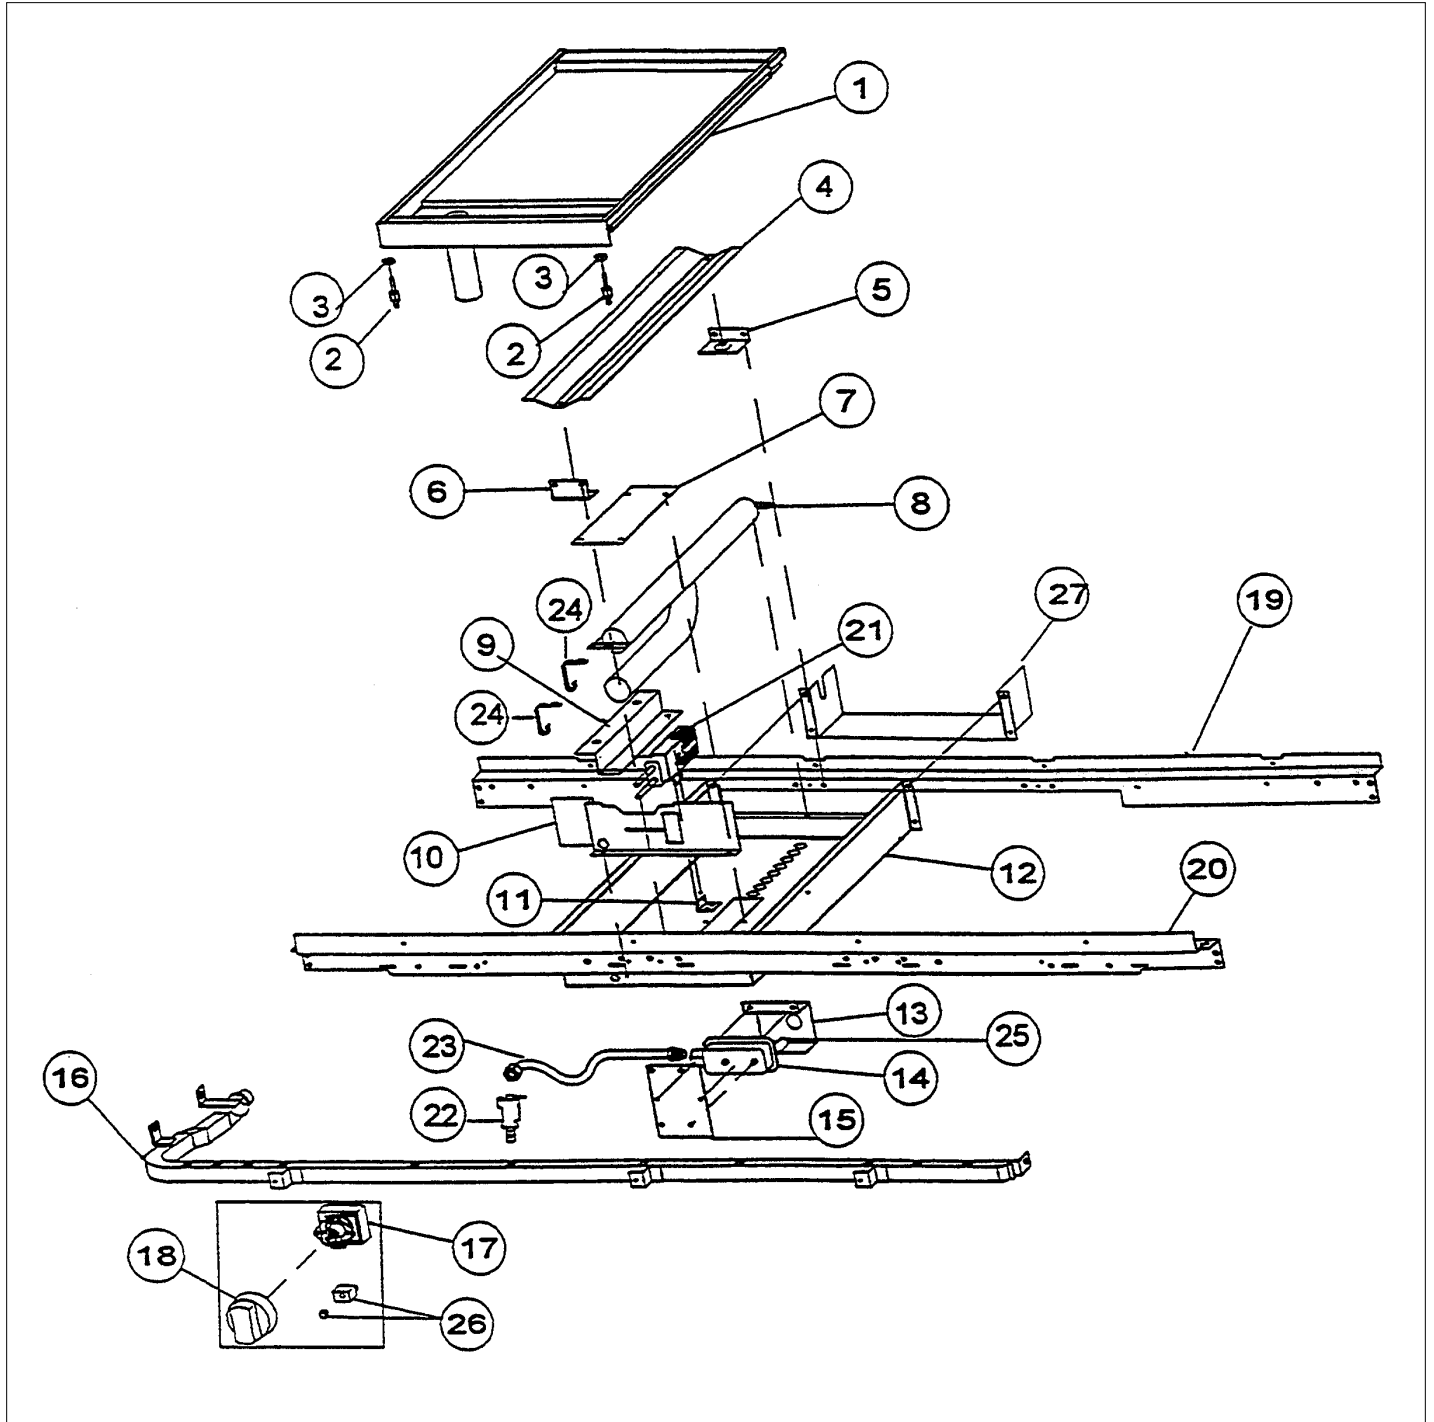

GRIDDLE ASSY

Item	Part No.	Name	Qty	Uom	NOTES
1	G3001278	GRIDDLE ASSY-12"		EA	
NI	PD040024	#6-32 X .250 INSERT		EA	NO LONGER AVAILABLE
2	PD010017	BALL STUD (VGRT)		EA	
3	PD030012	6-32 HEX NUT		EA	
4	B2001884	GRIDDLE FLAME SHIELD		EA	
5	A2001880	REAR MTG. BRKT. GRIDDLE FLAME SHLD		EA	
6	A2001881	FRONT MTG. BRKT. GRIDDLE FLAME SHLD		EA	
7	A1001636	GRIDDLE VENTURI COVER		EA	
8	PB050077	GRILL BURNER		EA	
9	A2001949	T/STAT BULB COVER REPL A2001883		EA	
10	A2002001	GRIDDLE HEAT BAFFLE - SLOT SUPT		EA	
11	A2001300	Griddle Igniter Bracket		EA	
12	A2001148	GRIDDLE BOX (VGRT)		EA	
13	A2001630	GRIDDLE VALVE COVER (VGRC)		EA	
14	PB010004	SINGLE SAFETY VALVE (NAT. GRIDDLE)		EA	
15	A1001198	THERMAL VALVE BRKT		EA	NO LONGER AVAILABLE, Not available online / Call for pricing and availability
16	002158-000	36" UNIVERSAL MANIFOLD		EA	
17	PB010035	THERMOSTAT BAKE / GRIDDLE		EA	
18	PB010103	GRIDDLE KNOB N/S *BK*		EA	
Not Shown	PB010104	GRIDDLE KNOB N/S *WH*		EA	
19	A2001909	REAR BURNER SUPT-36"(VGRT/RC)		EA	NO LONGER AVAILABLE
20	A2001105	FRONT SUPT (36")		EA	Not available online / Call for pricing and availability
21	PB040001	Igniter		EA	
22	003862-000	SHUTOFF VALVE (PB030002 VALVE AND BOLT KIT)		EA