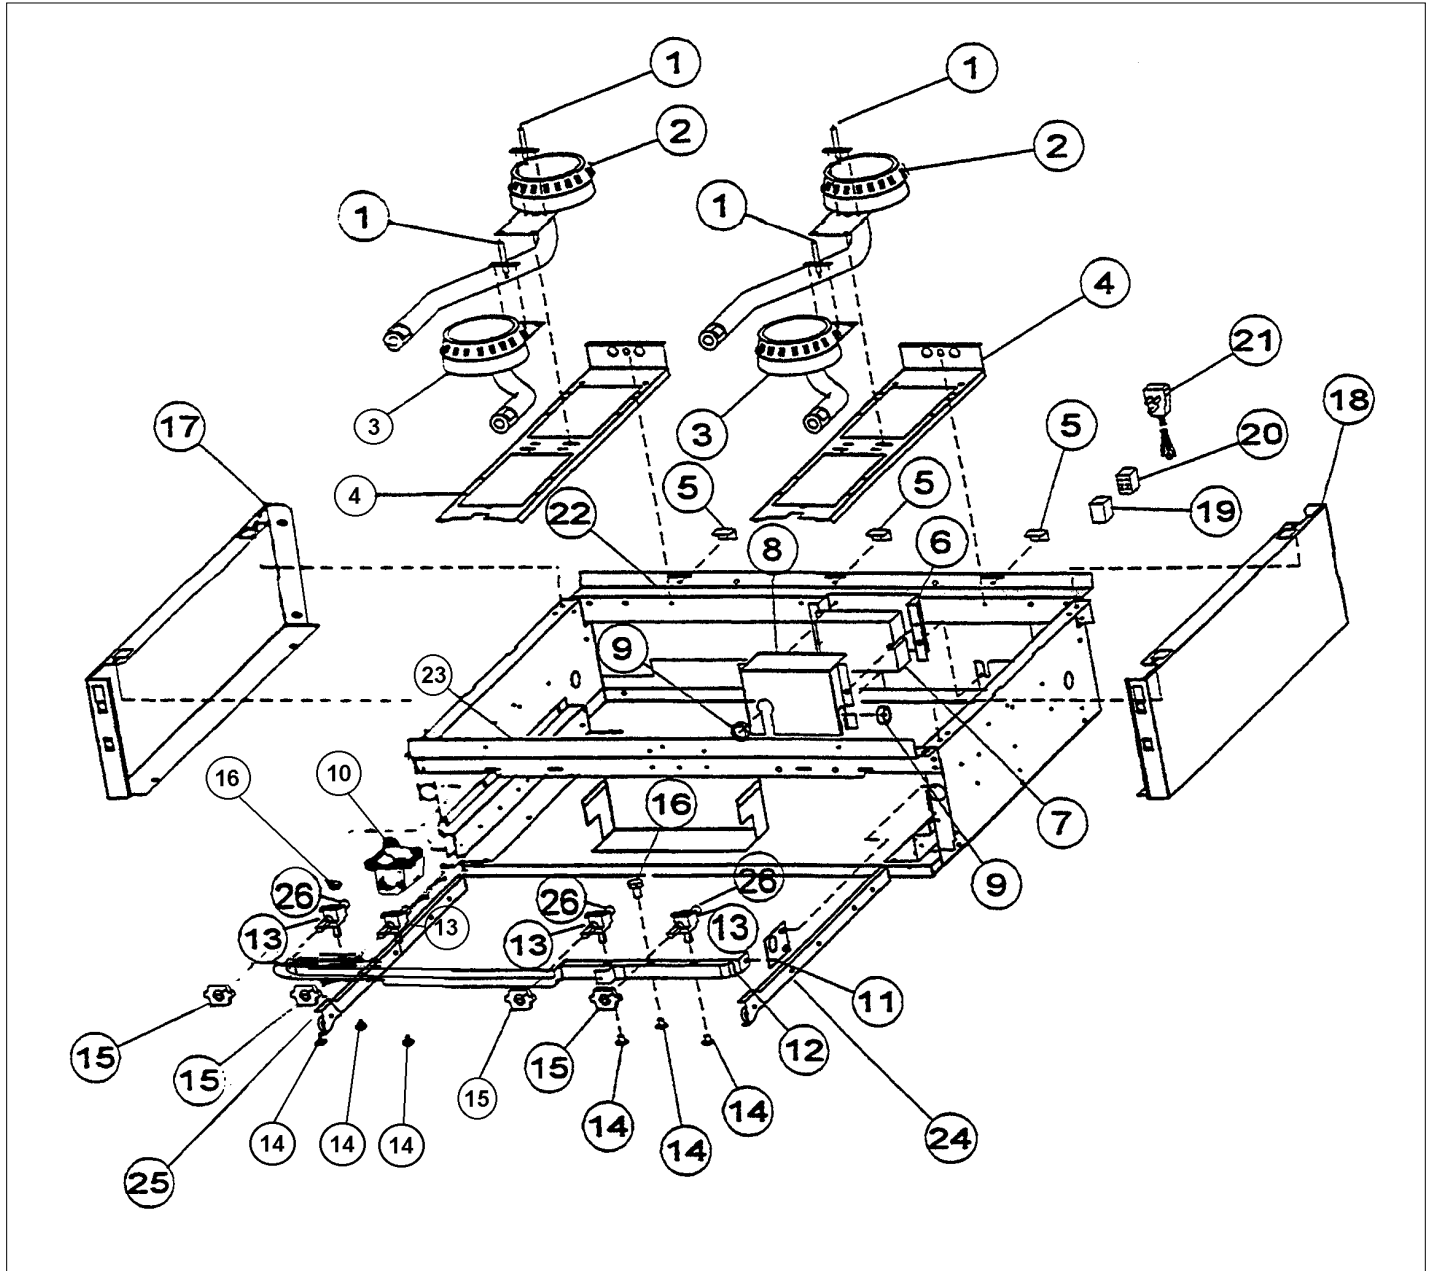

Item	Part No.	Name	Qty	Uom	NOTES
1	PA020028	SPARK IGNITER		EA	
2	PA080036	TOP BURNER REAR REPL PA080008		EA	
3	PA080037	TOP BURNER FRONT REPL PA080007		EA	
4	A2001112	BURNER SUPT (VGRT)		EA	
5	A2001147	GRATE SUPT ANGLE (VGRT)		EA	
6	A1001619	SPARK MODULE PLATE		EA	
7	PA020047	INVENSYS 0+4 RE-IGNITION SPARK MODULE		EA	
8	A2001620	SPARK MODULE COVER (VGRC)		EA	
9	PD040005	SNAP BUSHING - 7/8"		EA	
10	PA070003	PRESSURE REGULATOR		EA	
11	A1001138	MANIFOLD BRKT		EA	NO LONGER AVAILABLE, Not available online / Call for pricing and availability
12	002158-000	36" UNIVERSAL MANIFOLD		EA	
13	G50012681	TOP BURNER VALVE KIT (ALUMINUM VALVE REPLACEMENT)		EA	
Not Shown	NOTE	(BEFORE 08/09/02)		EA	
Not Shown	G50012678	TOP BURNER VALVE KIT (BRASS VALVE REPLACEMENT)		EA	
Not Shown	NOTE	(Between 08/09/02 and 09/22/04)		EA	
Not Shown	003515-000	PA010157 VALVE AND BOLT KIT		EA	
Not Shown	NOTE	(After 09/22/04)		EA	
14	PD010012	1/4 x 3/8 VALVE BOLT		EA	
15	PA020015	Spark Ignition Switch		EA	
Not Shown	NOTE	(BEFORE 09/22/04)		EA	
Not Shown	PA020045	Spark Ignition Switch		EA	
Not Shown	NOTE	(After 09/22/04)		EA	

Item	Part No.	Name	Qty	Uom	NOTES
16	PA010012	ROPER PLUG		EA	
17	B2001920	SIDE PANEL-LH (VGRT)		EA	
18	B2001919	SIDE PANEL-RH (VGRT)		EA	
19	PE070070	Disconnect Block - Male		EA	
20	PE070071	Disconnect Block - Female		EA	
21	PE070128	Supply Cord		EA	
22	A2001909	REAR BURNER SUPT- 36"(VGRT/RC)		EA	NO LONGER AVAILABLE
23	A2001105	FRONT SUPT (36")		EA	Not available online / Call for pricing and availability
24	PK000008	Drip Tray Guide - RH		EA	NO LONGER AVAILABLE
25	PK000007	DRIP TRAY GUIDE - LH (VGRT)		EA	NO LONGER AVAILABLE
26	PB040034	ORIFICE HOOD-#50 (NAT)		EA	
Not Shown	PB040036	ORIFICE HOOD-#57 (LP)		EA	
NI	G4001330	SPARK IGNITOR WIRE ASSY (10")		EA	
NI	PE070719	IGNITOR WIRE KIT - VDSC3674Q		EA	