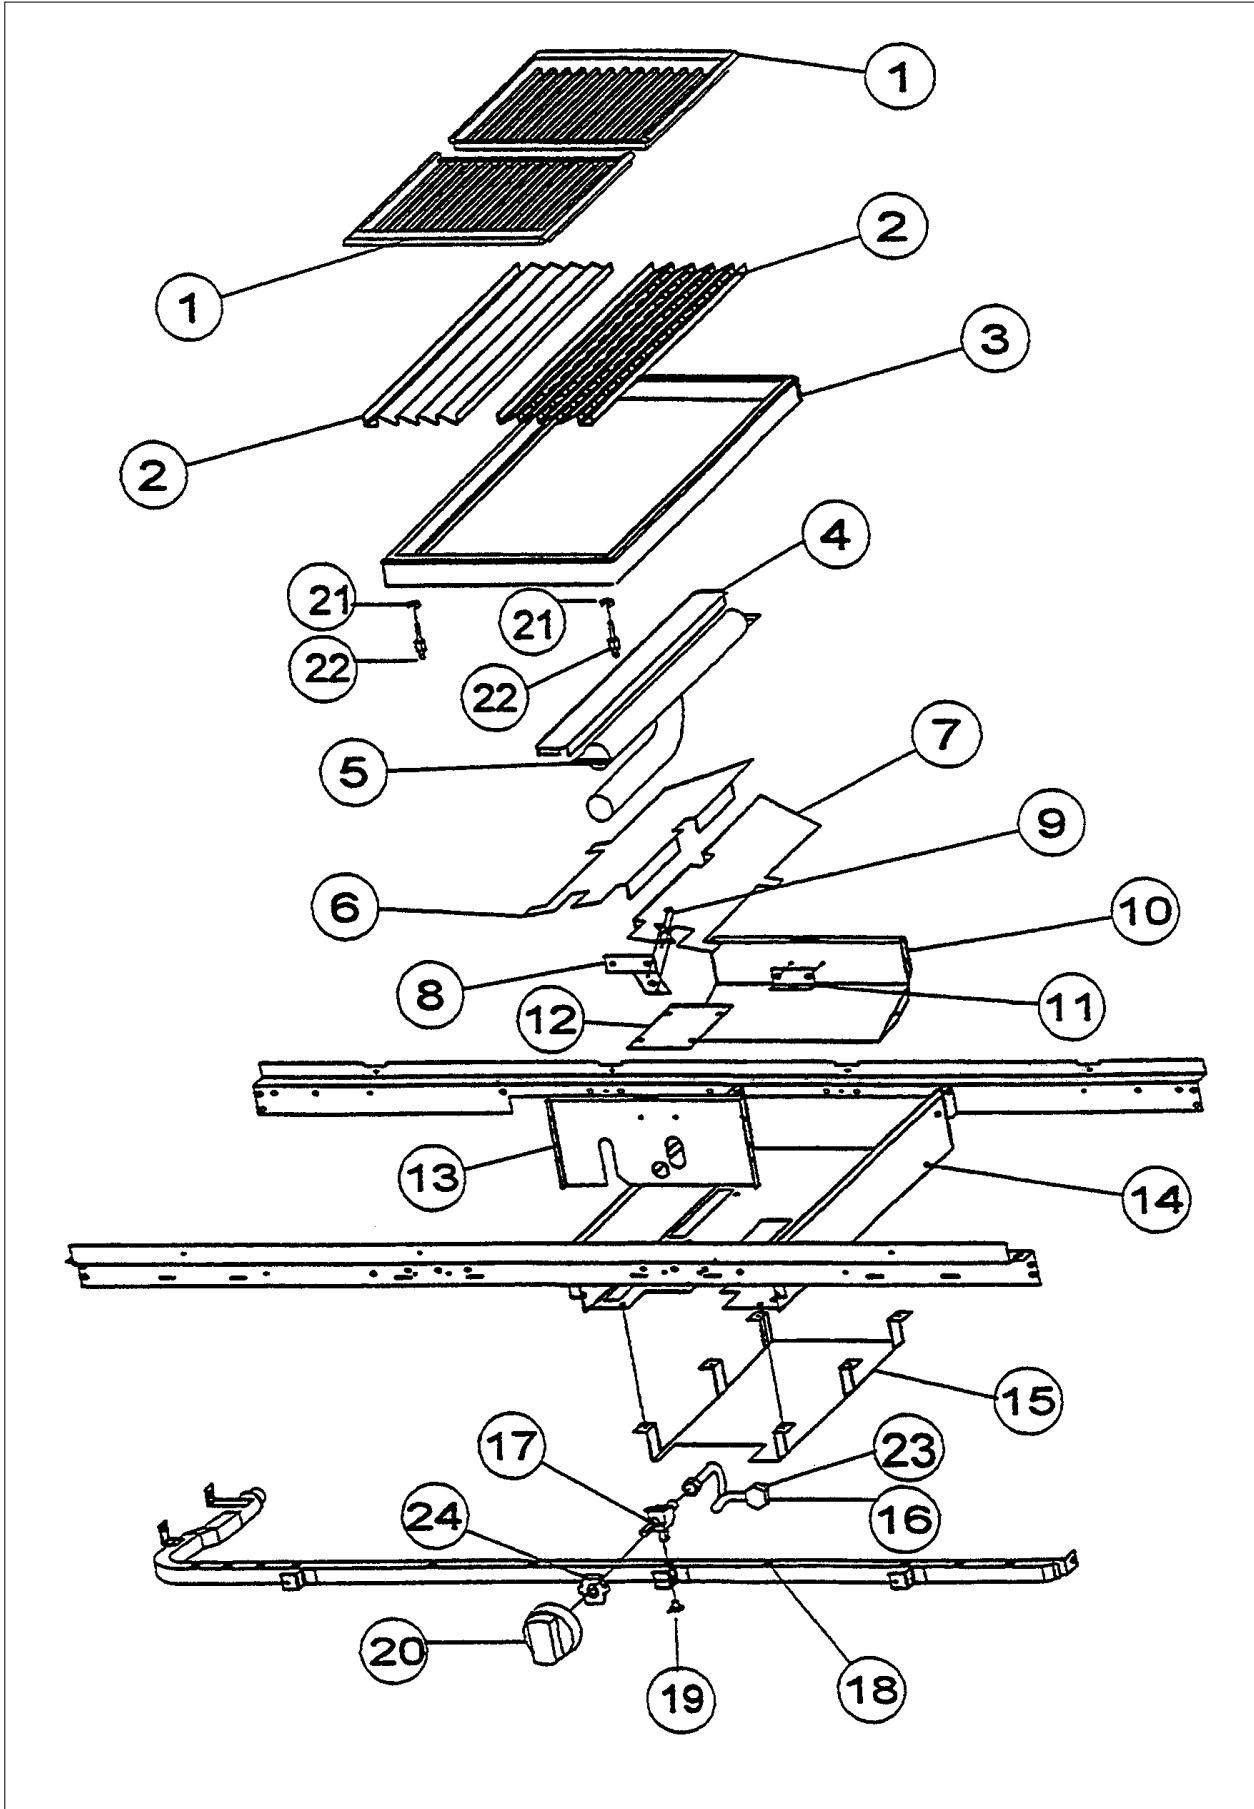

Item	Part No.	Name	Qty	Uom	NOTES
Not Shown	G9101182WH	GRILL GRATE SUPT (VGRT) *WH*	1	EA	
4	B2001140	GRILL FLAME SHIELD (VGRT)	1	EA	
5	PB050077	GRILL BURNER	1	EA	
6	B2001856	GRILL HEAT DEFLECTOR-LH (VGRC60)	1	EA	
7	B2001857	GRILL HEAT DEFLECTOR-RH (VGRC60)	1	EA	
8	A2001633	GRILL FRONT SPARKER BRKT (VGRC)	1	EA	
9	PA020028	SPARK IGNITER	1	EA	
10	A2001855	GRILL BACK - (VGRC605)	1	EA	
11	A2001132	REAR GRILL BURNER BRKT (VGRT)	1	EA	
12	A1001862	GRILL VENTURI COVER (VGRC605)	1	EA	
13	A2001631	GRILL BOX FRONT (VGRC)	1	EA	
14	A2001852	GRILL BOX - (VGRC605)	1	EA	
15	A2001863	GRILL BTM SHIELD (VGRC605)	1	EA	
16	PB020025	TUBING-GRILL (REVISED) REP PB020021	1	EA	
17	G50012680	CHAR-GRILL VALVE KIT	1	EA	
Not Shown	NOTE	(BEFORE 09/22/04)		EA	
PA010159	003536-000	PA010159 VALVE AND BOLT KIT	1	EA	
Not Shown	NOTE	(After 09/22/04)		EA	
18	002158-000	36" UNIVERSAL MANIFOLD	1	EA	
19	PD010012	1/4 x 3/8 VALVE BOLT	1	EA	
20	PA010039	TOP GRILL KNOB*BK* (VGRC) (N/STYLE)	1	EA	
Not Shown	PA010040	TOP GRILL KNOB*WH* (VGRC) (N/STYLE)	1	EA	
21	PD030012	6-32 HEX NUT	1	EA	
22	PD010017	BALL STUD (VGRT)	1	EA	
23	PB040061	ORIFICE HOOD - #48	1	EA	
Not Shown	PB040062	ORIFICE HOOD-#56	1	EA