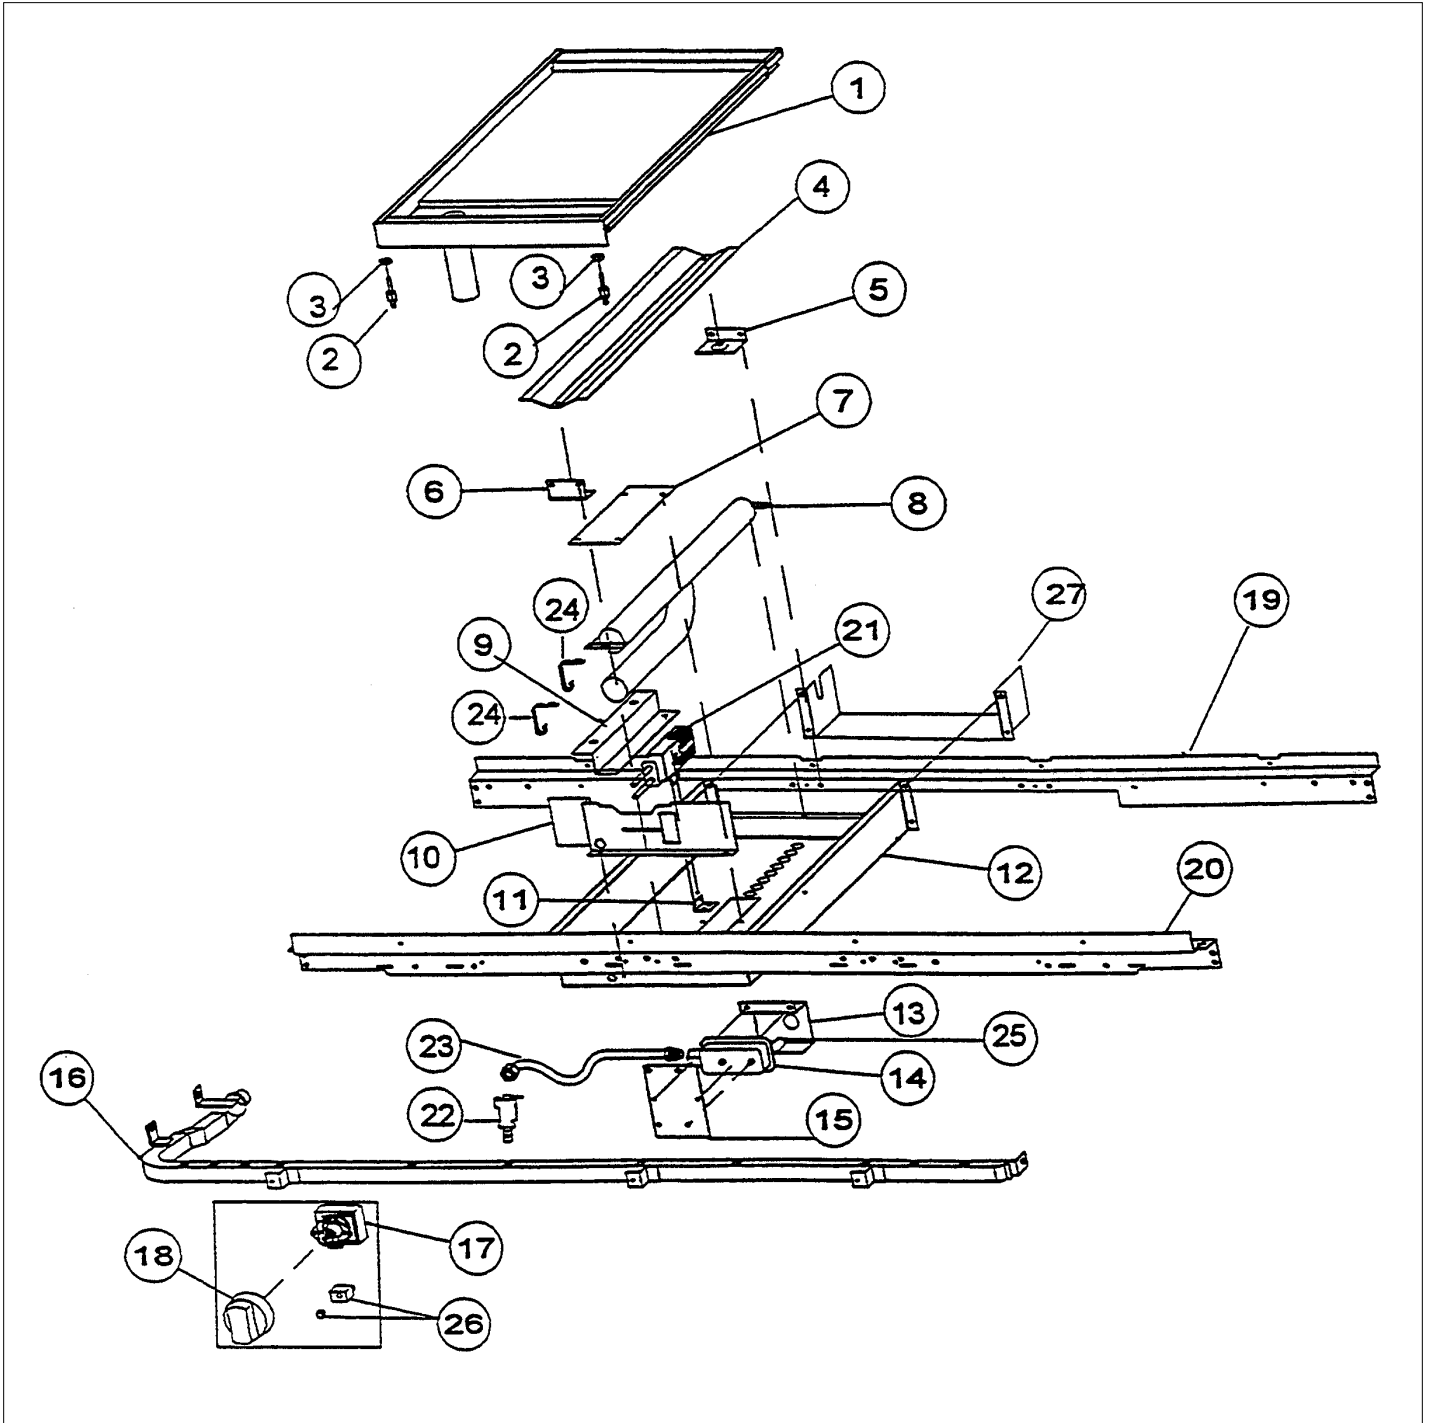

Item	Part No.	Name	Qty	Uom	NOTES
1	G3001278	GRIDDLE ASSY-12"		EA	
NI	PD040024	#6-32 X .250 INSERT		EA	NO LONGER AVAILABLE
2	PD010017	BALL STUD (VGRT)		EA	
3	PD030012	6-32 HEX NUT		EA	
4	B2001884	GRIDDLE FLAME SHIELD		EA	
5	A2001880	REAR MTG. BRKT. GRIDDLE FLAME SHLD		EA	
6	A2001881	FRONT MTG. BRKT. GRIDDLE FLAME SHLD		EA	
7	A1001636	GRIDDLE VENTURI COVER		EA	
8	PB050077	GRILL BURNER		EA	
9	A2001949	T/STAT BULB COVER REPL A2001883		EA	
10	A2002001	GRIDDLE HEAT BAFFLE - SLOT SUPT		EA	
11	A2001300	Griddle Igniter Bracket		EA	
12	A2001148	GRIDDLE BOX (VGRT)		EA	
13	A2001630	GRIDDLE VALVE COVER (VGRC)		EA	
14	PB010004	SINGLE SAFETY VALVE (NAT. GRIDDLE)		EA	
15	A1001198	THERMAL VALVE BRKT		EA	NO LONGER AVAILABLE, Not available online / Call for pricing and availability
16	002158-000	36" UNIVERSAL MANIFOLD		EA	
17	PB010035	THERMOSTAT BAKE / GRIDDLE		EA	
18	PB010103	GRIDDLE KNOB N/S *BK*		EA	
Not Shown	PB010104	GRIDDLE KNOB N/S *WH*		EA	
19	A2001909	REAR BURNER SUPT-36"(VGRT/RC)		EA	NO LONGER AVAILABLE
20	A2001105	FRONT SUPT (36")		EA	Not available online / Call for pricing and availability
21	PB040001	Igniter		EA	
22	003862-000	SHUTOFF VALVE (PB030002 VALVE AND BOLT KIT)		EA