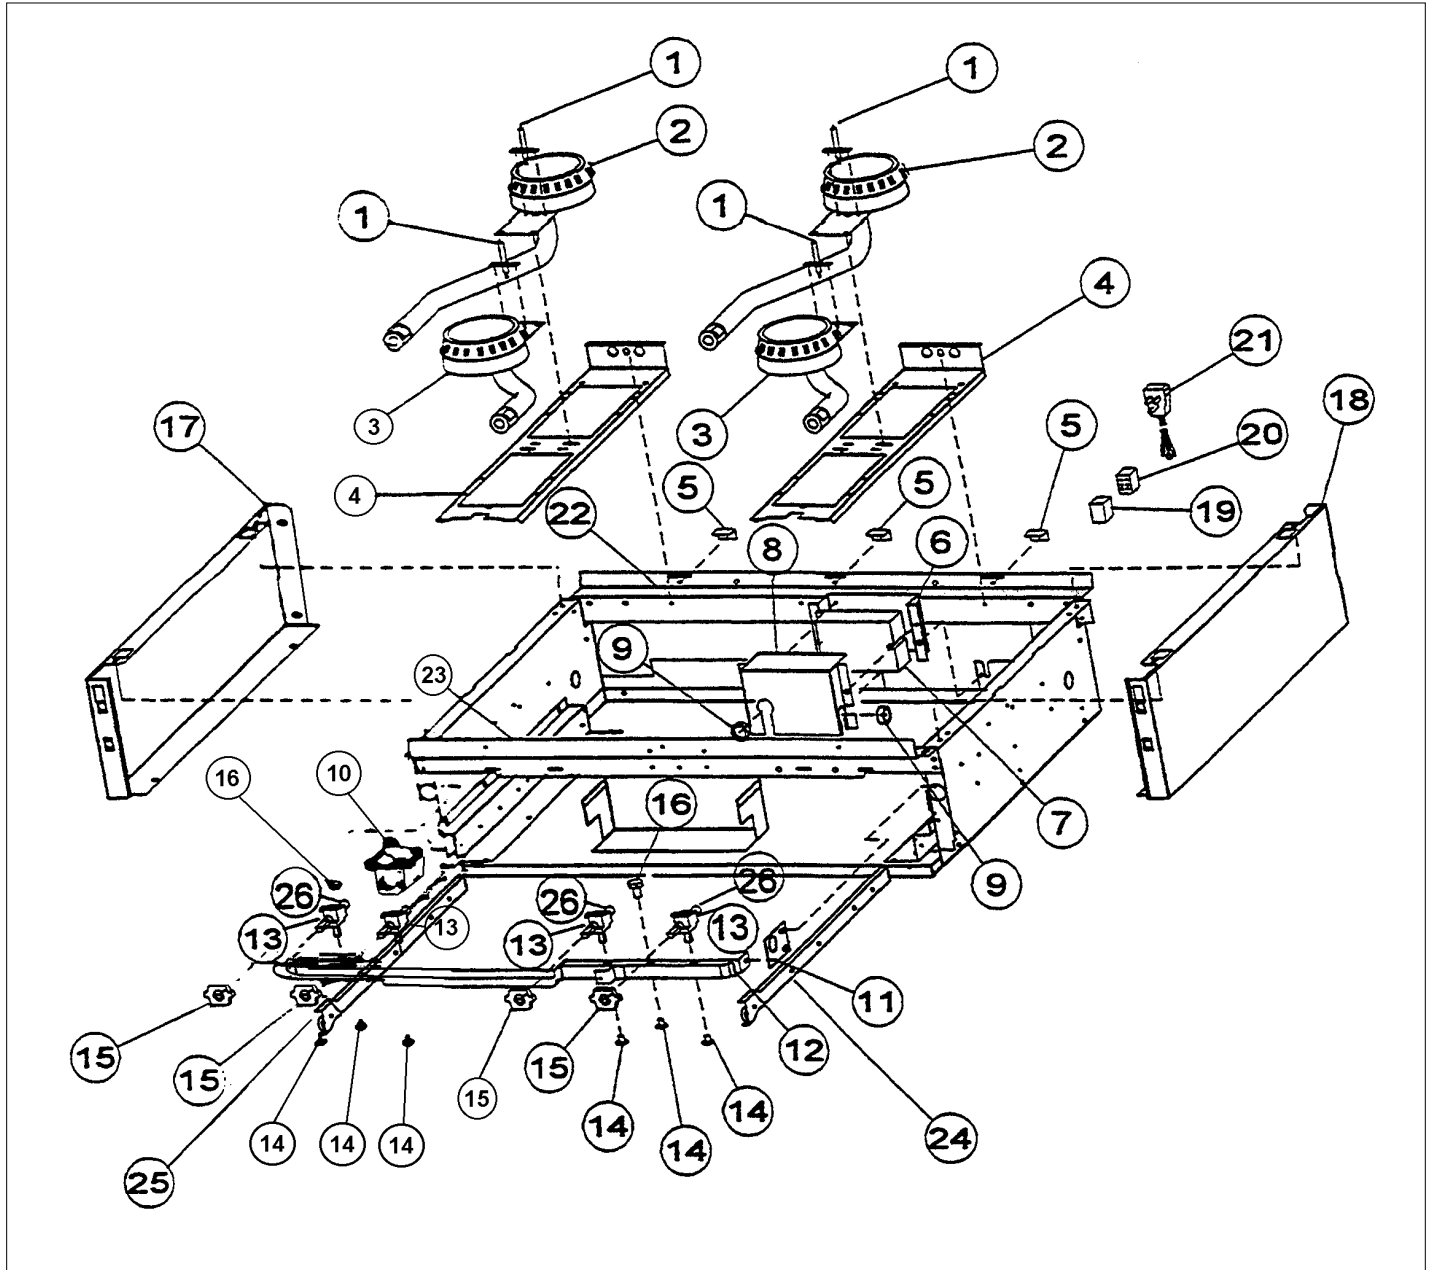

Item	Part No.	Name	Qty	Uom	NOTES
1	PA020028	SPARK IGNITER		EA	
2	PA080036	TOP BURNER REAR REPL PA080008		EA	
3	PA080037	TOP BURNER FRONT REPL PA080007		EA	
4	A2001112	BURNER SUPT (VGRT)		EA	
5	A2001147	GRATE SUPT ANGLE (VGRT)		EA	
6	A1001619	SPARK MODULE PLATE		EA	
7	PA020047	INVENSYS 0+4 RE-IGNITION SPARK MODULE		EA	
8	A2001620	SPARK MODULE COVER (VGRC)		EA	
9	PD040005	SNAP BUSHING - 7/8"		EA	
10	PA070003	PRESSURE REGULATOR		EA	
11	A1001138	MANIFOLD BRKT		EA	NO LONGER AVAILABLE, Not available online / Call for pricing and availability
12	002158-000	36" UNIVERSAL MANIFOLD		EA	
13	G50012681	TOP BURNER VALVE KIT (ALUMINUM VALVE REPLACEMENT)		EA	
Not Shown	NOTE	(BEFORE 08/09/02)		EA	
Not Shown	G50012678	TOP BURNER VALVE KIT (BRASS VALVE REPLACEMENT)		EA	
Not Shown	NOTE	(Between 08/09/02 and 09/22/04)		EA	
Not Shown	003515-000	PA010157 VALVE AND BOLT KIT		EA	
Not Shown	NOTE	(After 09/22/04)		EA	
14	PD010012	1/4 x 3/8 VALVE BOLT		EA	
15	PA020015	Spark Ignition Switch		EA	
Not Shown	NOTE	(BEFORE 09/22/04)		EA	
Not Shown	PA020045	Spark Ignition Switch		EA	
Not Shown	NOTE	(After 09/22/04)		EA	

Item	Part No.	Name	Qty	Uom	NOTES
16	PA010012	ROPER PLUG		EA	
17	B2001920	SIDE PANEL-LH (VGRT)		EA	
18	B2001919	SIDE PANEL-RH (VGRT)		EA	
19	PE070070	Disconnect Block - Male		EA	
20	PE070071	Disconnect Block - Female		EA	
21	PE070128	Supply Cord		EA	
22	A2001909	REAR BURNER SUPT- 36"(VGRT/RC)		EA	NO LONGER AVAILABLE
23	A2001105	FRONT SUPT (36")		EA	Not available online / Call for pricing and availability
24	PK000008	Drip Tray Guide - RH		EA	NO LONGER AVAILABLE
25	PK000007	DRIP TRAY GUIDE - LH (VGRT)		EA	NO LONGER AVAILABLE
26	PB040034	ORIFICE HOOD-#50 (NAT)		EA	
Not Shown	PB040036	ORIFICE HOOD-#57 (LP)		EA	
NI	G4001330	SPARK IGNITOR WIRE ASSY (10")		EA	
NI	PE070719	IGNITOR WIRE KIT - VDSC3674Q		EA	