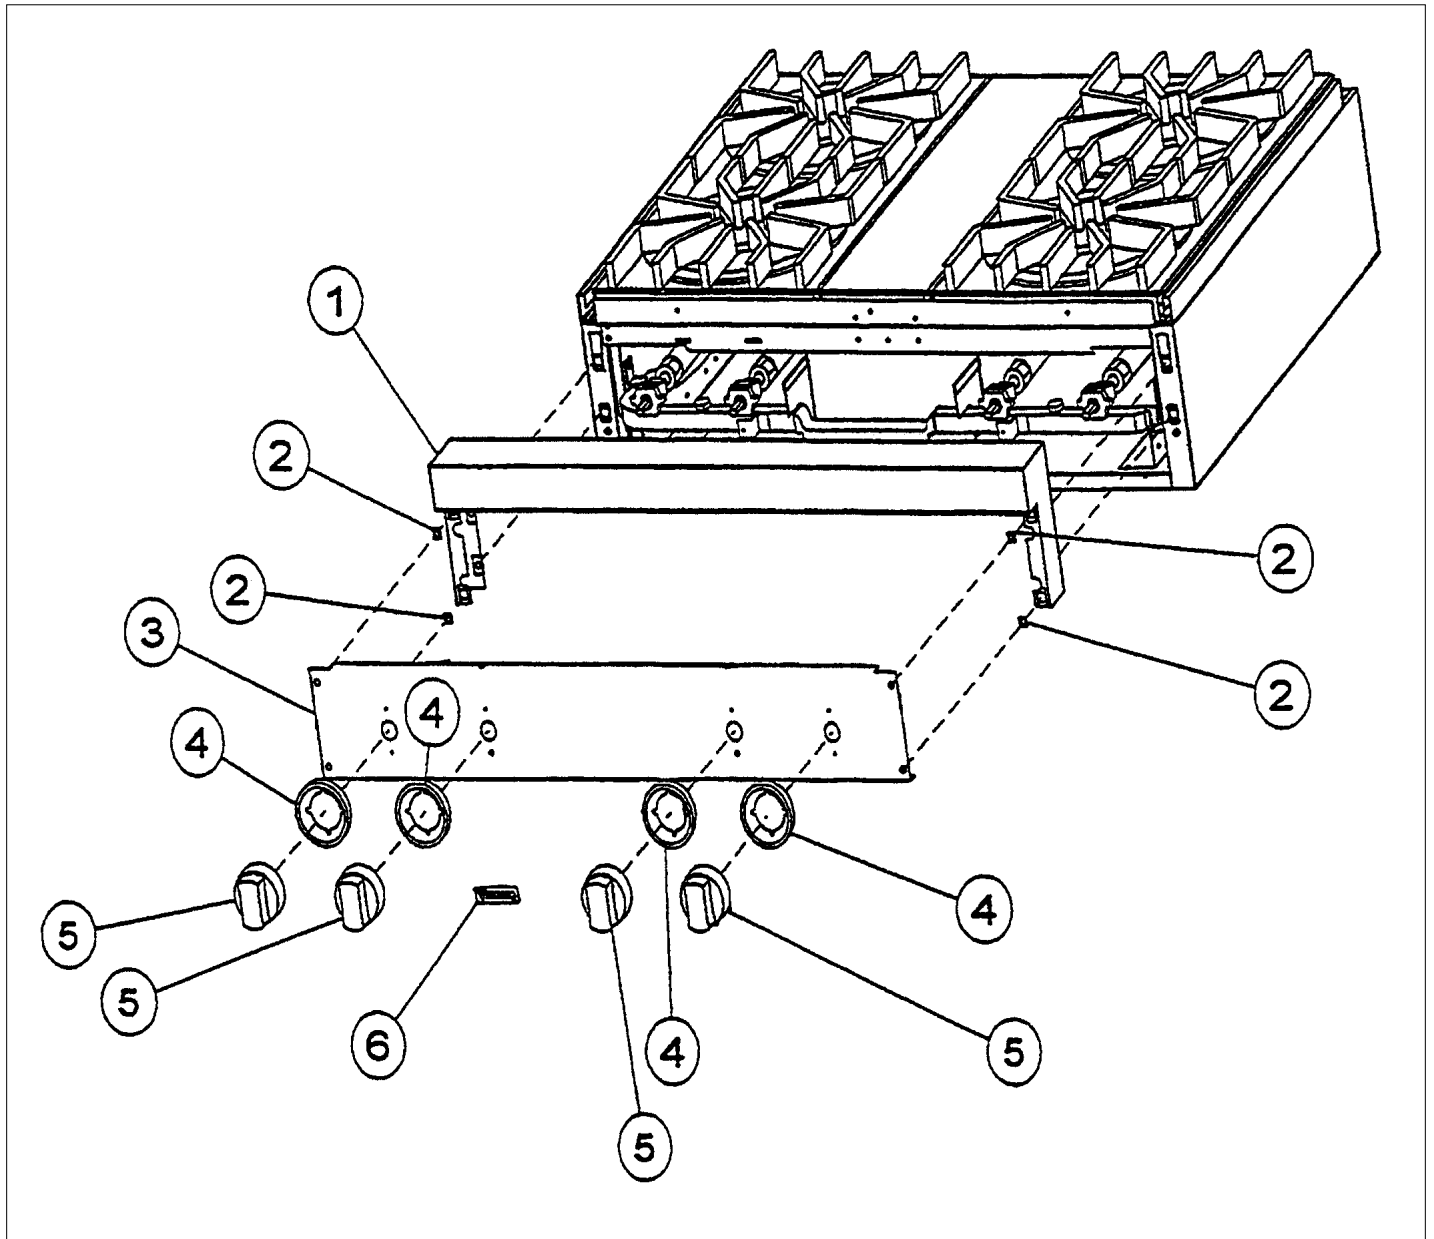

Item	Part No.	Name	Qty	Uom	NOTES
16	PA010012	ROPER PLUG		EA	
17	B2001920	SIDE PANEL-LH (VGRT)		EA	
18	B2001919	SIDE PANEL-RH (VGRT)		EA	
19	PE070070	Disconnect Block - Male		EA	
20	PE070071	Disconnect Block - Female		EA	
21	PE070128	Supply Cord		EA	
22	A2001909	REAR BURNER SUPT- 36"(VGRT/RC)		EA	NO LONGER AVAILABLE
23	A2001105	FRONT SUPT (36")		EA	Not available online / Call for pricing and availability
24	PK000008	Drip Tray Guide - RH		EA	NO LONGER AVAILABLE
25	PK000007	DRIP TRAY GUIDE - LH (VGRT)		EA	NO LONGER AVAILABLE
26	PB040034	ORIFICE HOOD-#50 (NAT)		EA	
Not Shown	PB040036	ORIFICE HOOD-#57 (LP)		EA	
NI	G4001330	SPARK IGNITOR WIRE ASSY (10")		EA	
NI	PE070719	IGNITOR WIRE KIT - VDSC3674Q		EA	

CONTROL ASSY