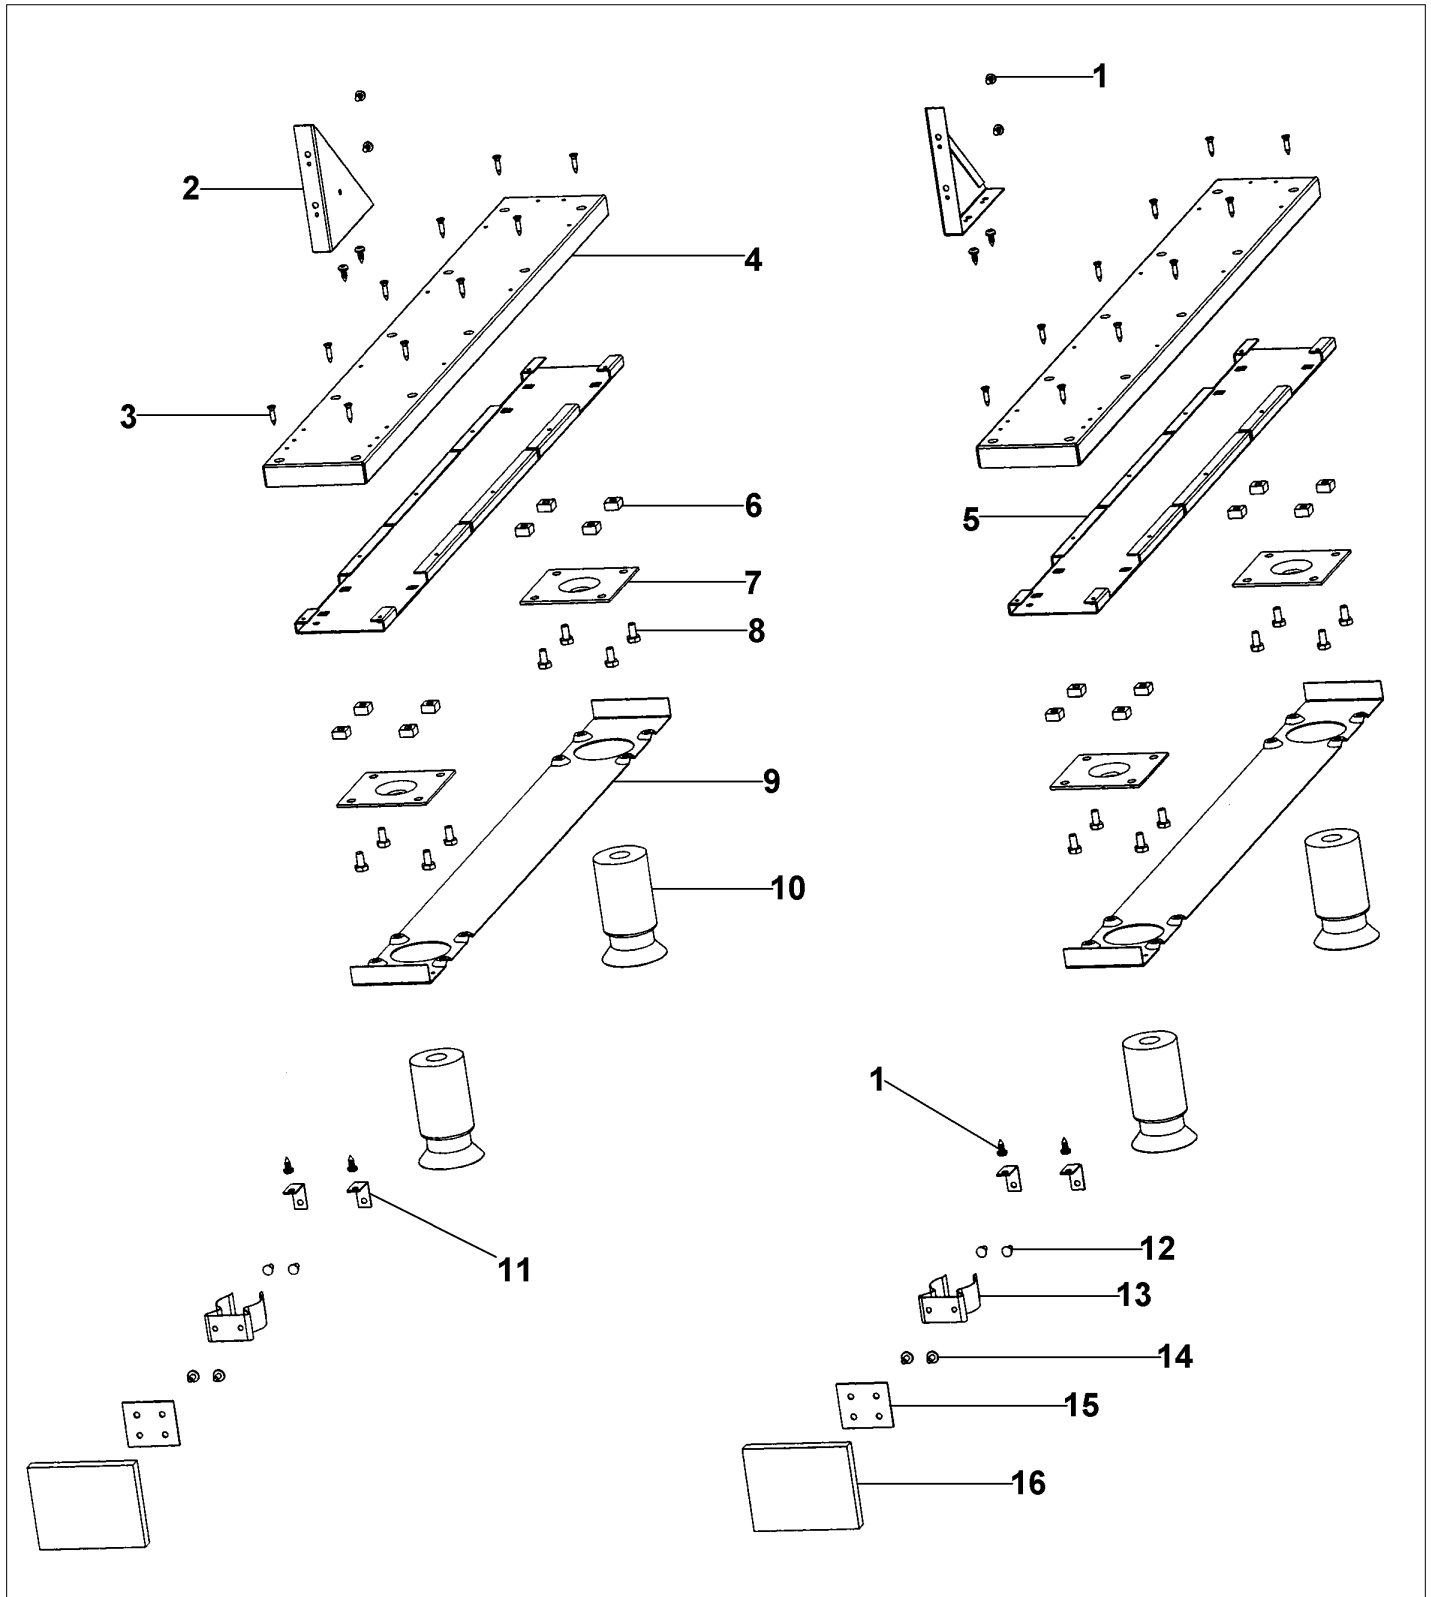

VGRO3200

LOWER UNIT AREA	1
MAIN CABINET AREA	2
UPPER CABINET AREA	3
Appendix A:Pages Index	A
Appendix B:Parts Index	B

LOWER UNIT AREA

Item	Part No.	Name	Qty	Uom	NOTES
1	PD020055	' #10 X 1/2" PAN PHIL. TEK.*SS*	1	EA	
2	B20014638	TOP CORNER BRACE	1	EA	NO LONGER AVAILABLE, Not available online / Call for pricing and availability
3	PD020061	' #8 X 3/4 FLAT HD TEK. *SS*	1	EA	
4	B20014618	MAIN BOTTOM (68" REF) CABINET	1	EA	NO LONGER AVAILABLE, Not available online / Call for pricing and availability
5	A20014820	LEG BRACE 30" CABINET	1	EA	NO LONGER AVAILABLE, Not available online / Call for pricing and availability
6	PD030043	1/4-20 CAGE NUT SS	1	EA	
7	PC030007	LEG PLATE - 3/4" THREADED HOLE	1	EA	
8	PD010006	HEX HD. BOLT - 1/4-20 X 1/2	1	EA	
9	B20014619	BOTTOM COVER (68" REF) CABINET	1	EA	NO LONGER AVAILABLE, Not available online / Call for pricing and availability
10	PC030017	4" LEG ASSY	1	EA	
11	A20014868	KICK PLATE SUPPORT (REF) CABINET	1	EA	NO LONGER AVAILABLE, Not available online / Call for pricing and availability
12	PC040003	POP RIVET - SB64 3/16"DIA.X 3/8"	1	EA	
13	PD030002	LOWER ACC PAN SPRING CLAMP (SYWE1)	1	EA	
14	PD020002	10 X 1/2 PH.TR.HD.SMS.	1	EA	
15	A10014849	4" KICK PLATE MOUNT BRKT	1	EA	
16	PK030492	4" KICK PLATE 4.125" X 3.250"	1	EA	

MAIN CABINET AREA

Item	Part No.	Name	Qty	Uom	NOTES
1	B20014821	REAR	1	EA	Not available online / Call for pricing and availability
2	B20014617	LH I/S SIDE	1	EA	Not available online / Call for pricing and availability
3	B20014616	RH I/S SIDE	1	EA	Not available online / Call for pricing and availability
4	B30014829	4" SIDE FRONT FASCIA	1	EA	
5	PD020055	' #10 X 1/2" PAN PHIL. TEK.*SS*	1	EA	
6	PC040014	POP RIVOT-SS42 *SS*	1	EA	
7	A20013956	MOUNT BRACKET (CABINETS)	1	EA	