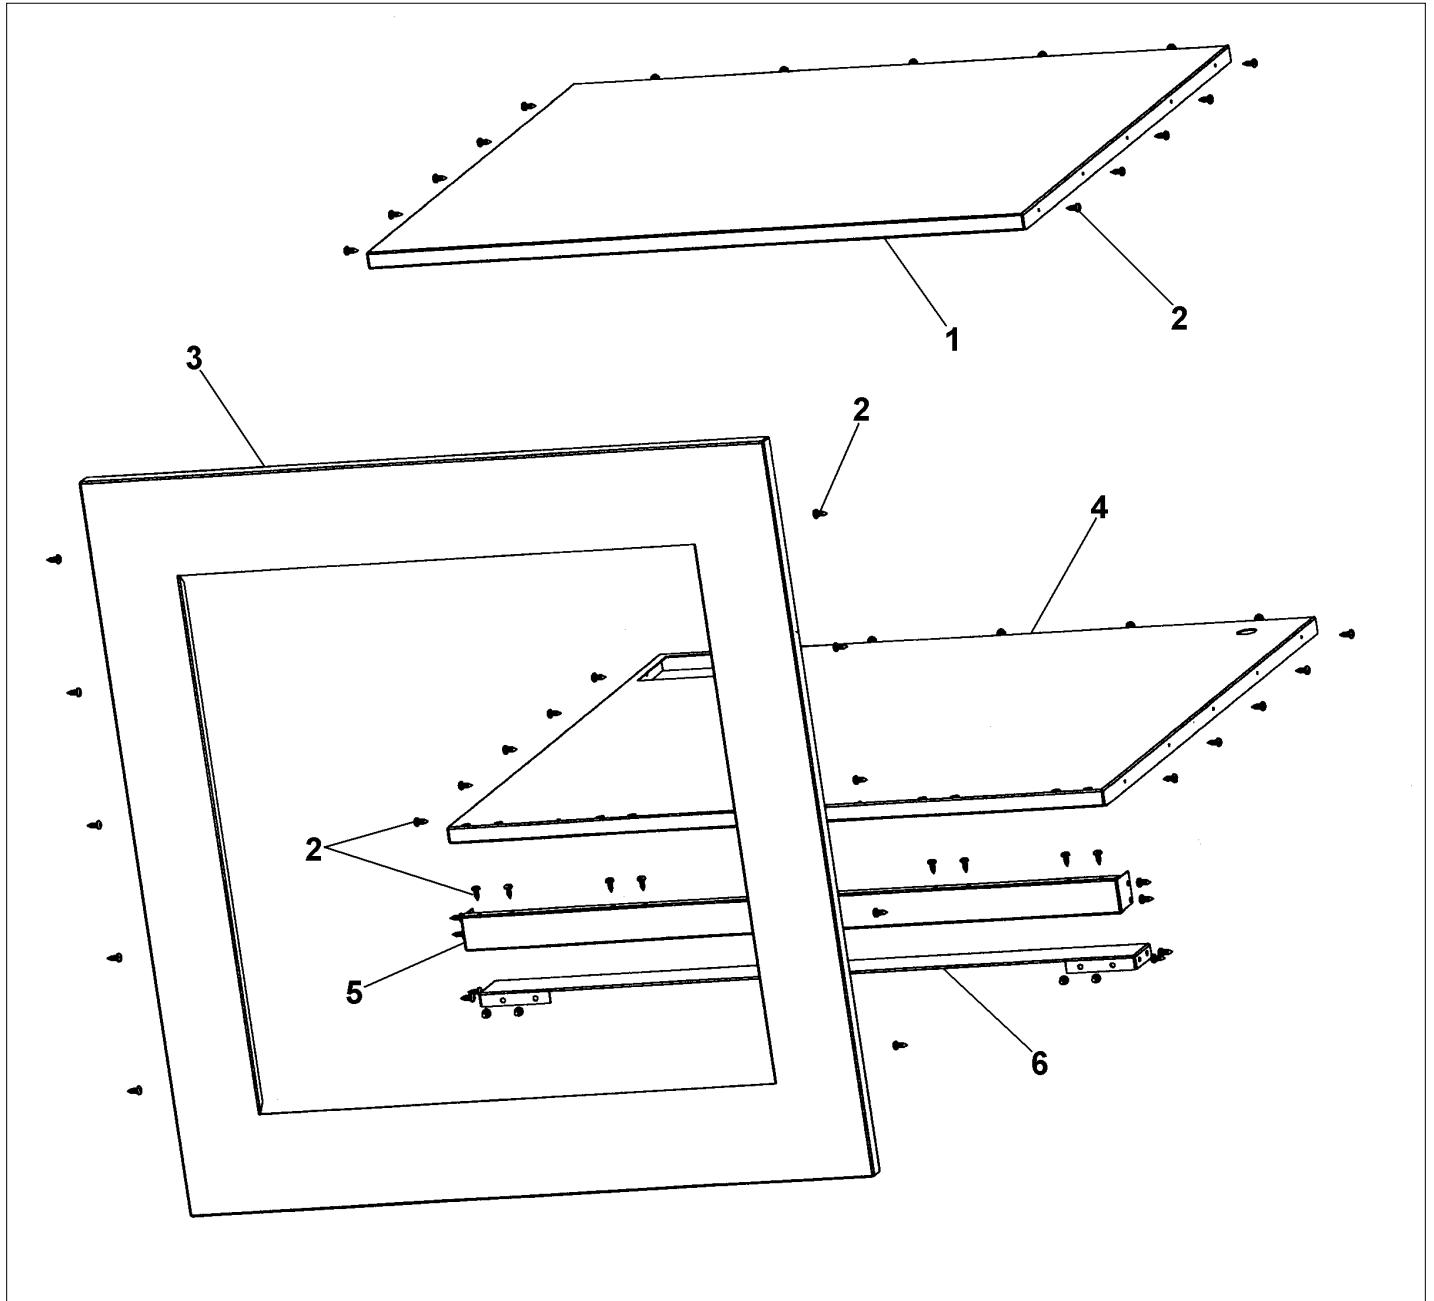

UPPER CABINET AREA

Item	Part No.	Name	Qty	Uom	NOTES
1	B20014825	TOP (VERO3200)	1	EA	NO LONGER AVAILABLE, Not available online / Call for pricing and availability
2	PD020055	' #10 X 1/2" PAN PHIL. TEK.*SS*	1	EA	
3	B30014834	FRONT FASCIA (VGRO3200)	1	EA	Not available online / Call for pricing and availability
4	B20014828	MIDDLE SUPPORT (VERO3200)	1	EA	NO LONGER AVAILABLE, Not available online / Call for pricing and availability
5	B20014866	CENTER SUPPORT	1	EA	Not available online / Call for pricing and availability
6	B20014830	TOP SUPPORT (VERO3200)	1	EA