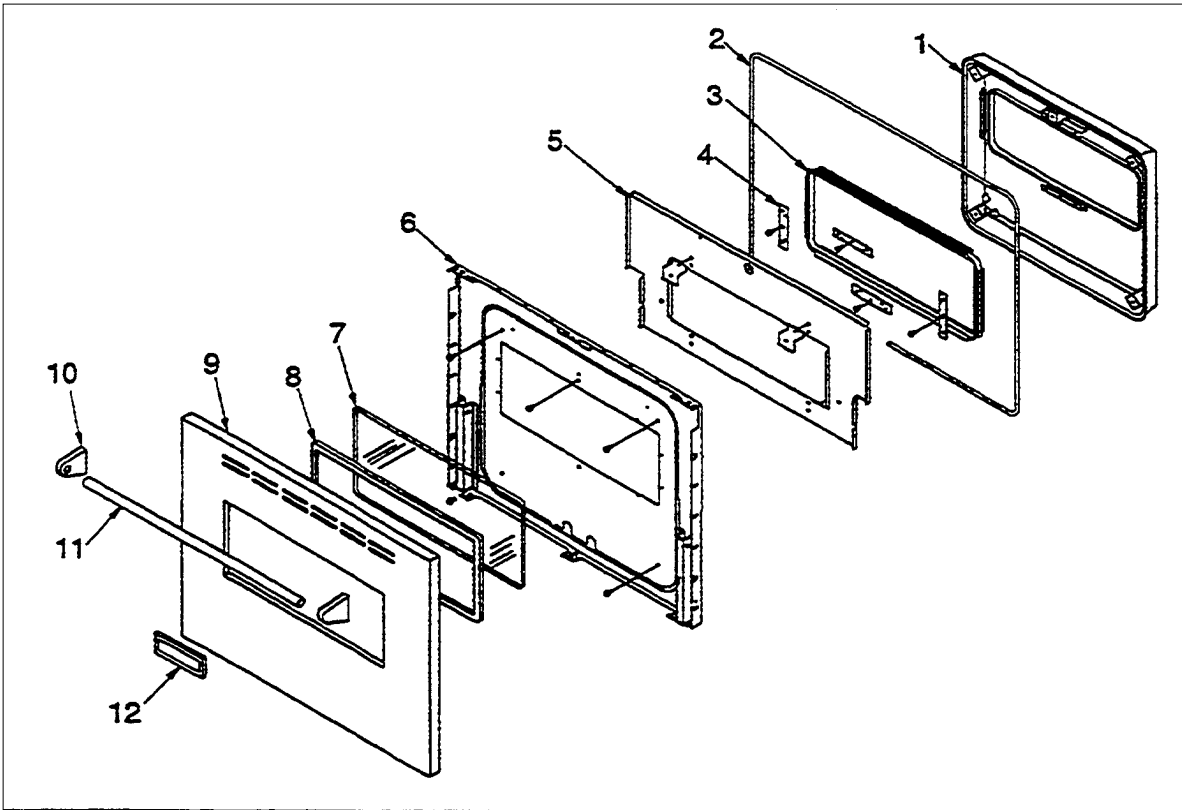

Item	Part No.	Name	Qty	Uom	NOTES
13	PG130004	TUBING LWR UNION TO VALVE 0304098		EA	NO LONGER AVAILABLE, Not available online / Call for pricing and availability
14	PE120060	TUBING UPPER BAKE 31801901		EA	NO LONGER AVAILABLE, Not available online / Call for pricing and availability
15	PG130005	VALVE DUAL THERMAL (Y0060750)		EA	
16	PG130001	REGULATOR 5"/10" SIDE INLET 0063684		EA	
17	PG130010	PIPE ELBOW 1/2"X90 DEGREE 0097408		EA	NO LONGER AVAILABLE
18	PG130009	NIPPLE PIPE BLACK 1/2 0097320		EA	NO LONGER AVAILABLE
19	PE110049	VALVE SHUT-OFF 0314271		EA	NO LONGER AVAILABLE
20	PG130006	MANIFOLD PIPE ASSY 0060751		EA	NO LONGER AVAILABLE, Not available online / Call for pricing and availability
21	PE120050	UNION STRAIGHT 3/8X3/8 0304566		EA	NO LONGER AVAILABLE, Not available online / Call for pricing and availability
22	PG130007	TUBING LWR UNION TO VALVE 0304097		EA	NO LONGER AVAILABLE, Not available online / Call for pricing and availability
23	PE120033	NUT PAL 3/4-16 31750116		EA	NO LONGER AVAILABLE
24	PE120063	ORIFICE SPUD #52 NAT 31864801		EA	NO LONGER AVAILABLE
Not Shown	PE120054	ORIFICE SPUD #59 LP 31865001		EA	NO LONGER AVAILABLE
25	PG130011	TUBE UPPER BROIL TO VALVE 0054839		EA	NO LONGER AVAILABLE, Not available online / Call for pricing and availability
26	PG130017	TUBE LOWER BURNER TO UNION 0054837		EA	NO LONGER AVAILABLE, Not available online / Call for pricing and availability