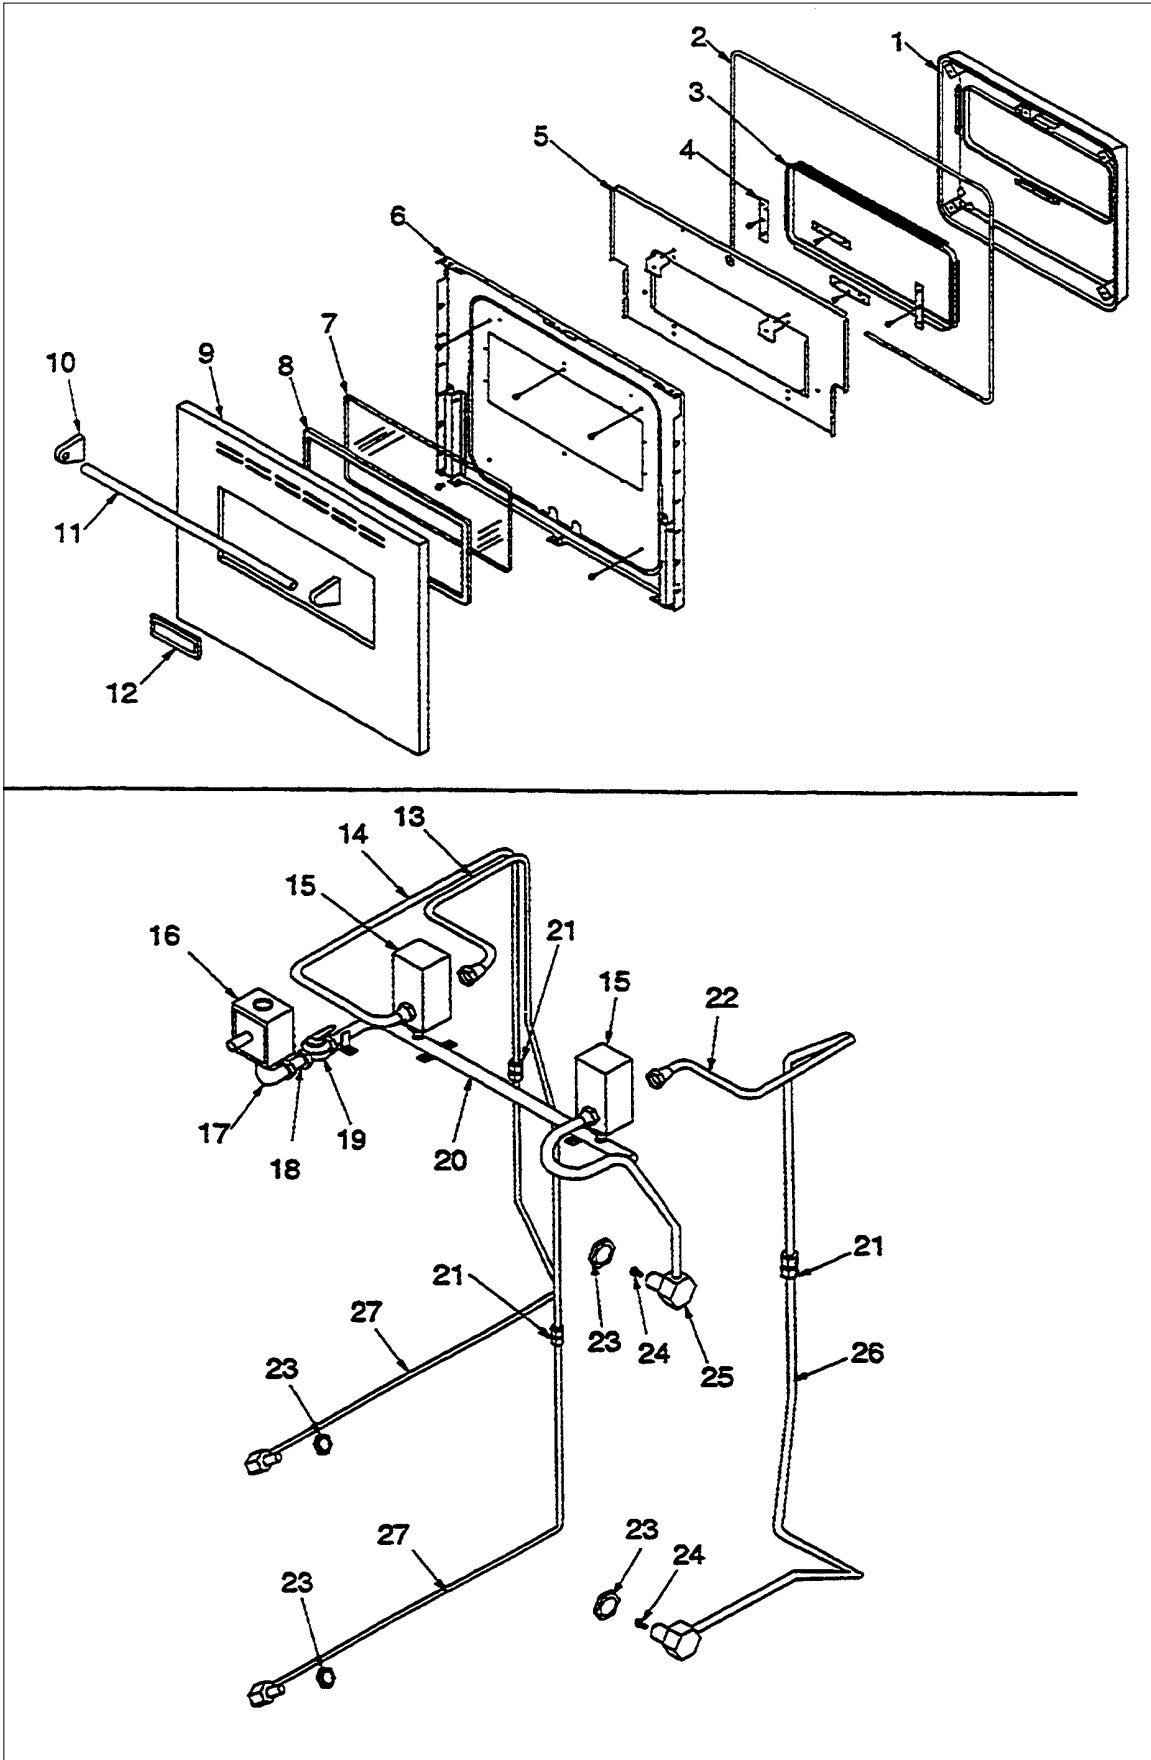

Item	Part No.	Name	Qty	Uom	NOTES
NI	PE120055	SLEEVE FLEXIBLE 0051941	1	EA	NO LONGER AVAILABLE, Not available online / Call for pricing and availability
26	PE120036	SCREW #6-32 X .375 PLAIN 31750308	1	EA	NO LONGER AVAILABLE, Not available online / Call for pricing and availability
27	PE140013	SEAL ERC VEDO273/VGDO271 31846301	1	EA	
28	PE110053	CLOCK ERC DOUBLE OVEN 31799201	1	EA	
29	PE100048	CONTROL PANEL MOUNTING BRACKET	1	EA	Not available online / Call for pricing and availability
30	PE120053	BUMPER RUBBER 500" 0314643	1	EA	
31	PE110039	VIK MEMBR SWITCH ASSY M1 31844101B	1	EA	
Not Shown	PE110040	VIK MEMBR SWITCH ASSY M2 31844102W	1	EA	
Not Shown	PE110044	CONTROL PANEL ASSY - SS	1	EA	

DOOR AND GAS SUPPLY