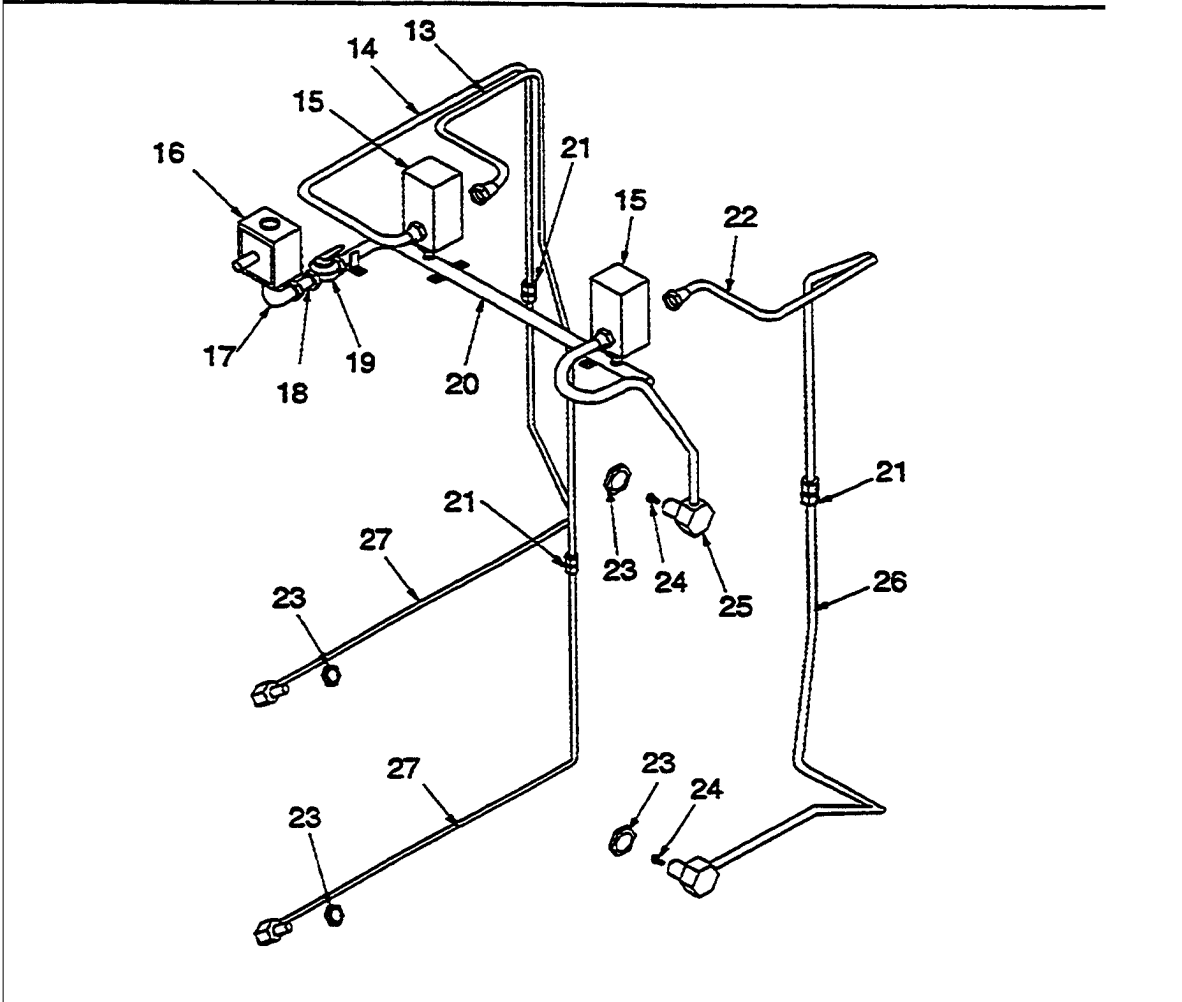

Item	Part No.	Name	Qty	Uom	NOTES
Not Shown	PE130034VB	LOWER DOOR COMPLETE ASSY. - VB		EA	Not available online / Call for pricing and availability
Not Shown	PE130034WH	LOWER DOOR ASSEMBLY - COMPLETE		EA	NO LONGER AVAILABLE, Not available online / Call for pricing and availability
1	PE130044	PAD DOOR LINER 40223CG		EA	NO LONGER AVAILABLE
2	PE140008	GASKET DOOR 76" 31715903		EA	NO LONGER AVAILABLE
3	PE140003	WINDOW ASSEMBLY		EA	
4	PE130025	RETAINER DOOR GLASS 0052629		EA	NO LONGER AVAILABLE
5	PE130032	BAFFLE INNER DOOR 301896G		EA	NO LONGER AVAILABLE
6	PE130065	null		EA	Not available online / Call for pricing and availability
7	PE140002	GLASS WINDOW 0301912		EA	NO LONGER AVAILABLE
8	PE100026	TRIM J MOLD *SS 0302082		EA	
Not Shown	PE060028	TRIM J MOLD *BR 306584B		EA	NO LONGER AVAILABLE
9	PE100024BK	PANEL DOOR LOWER *BK 306584B		EA	NO LONGER AVAILABLE
Not Shown	PE100024SS	PANEL DOOR LOWER *SS 0304629		EA	
Not Shown	PE100024WH	PANEL DOOR LOWER *WH 306584W		EA	NO LONGER AVAILABLE
Not Shown	C9002325AL	DOOR PANEL-LOWER *AL* (VEDO/VGDO)		EA	NO LONGER AVAILABLE, Not available online / Call for pricing and availability
Not Shown	C9002325BU	DOOR PANEL-LOWER *BU* (VEDO/VGDO)		EA	NO LONGER AVAILABLE, Not available online / Call for pricing and availability
Not Shown	C9002325FG	DOOR PANEL-LOWER *FG* (VEDO/VGDO)		EA	NO LONGER AVAILABLE, Not available online / Call for pricing and availability