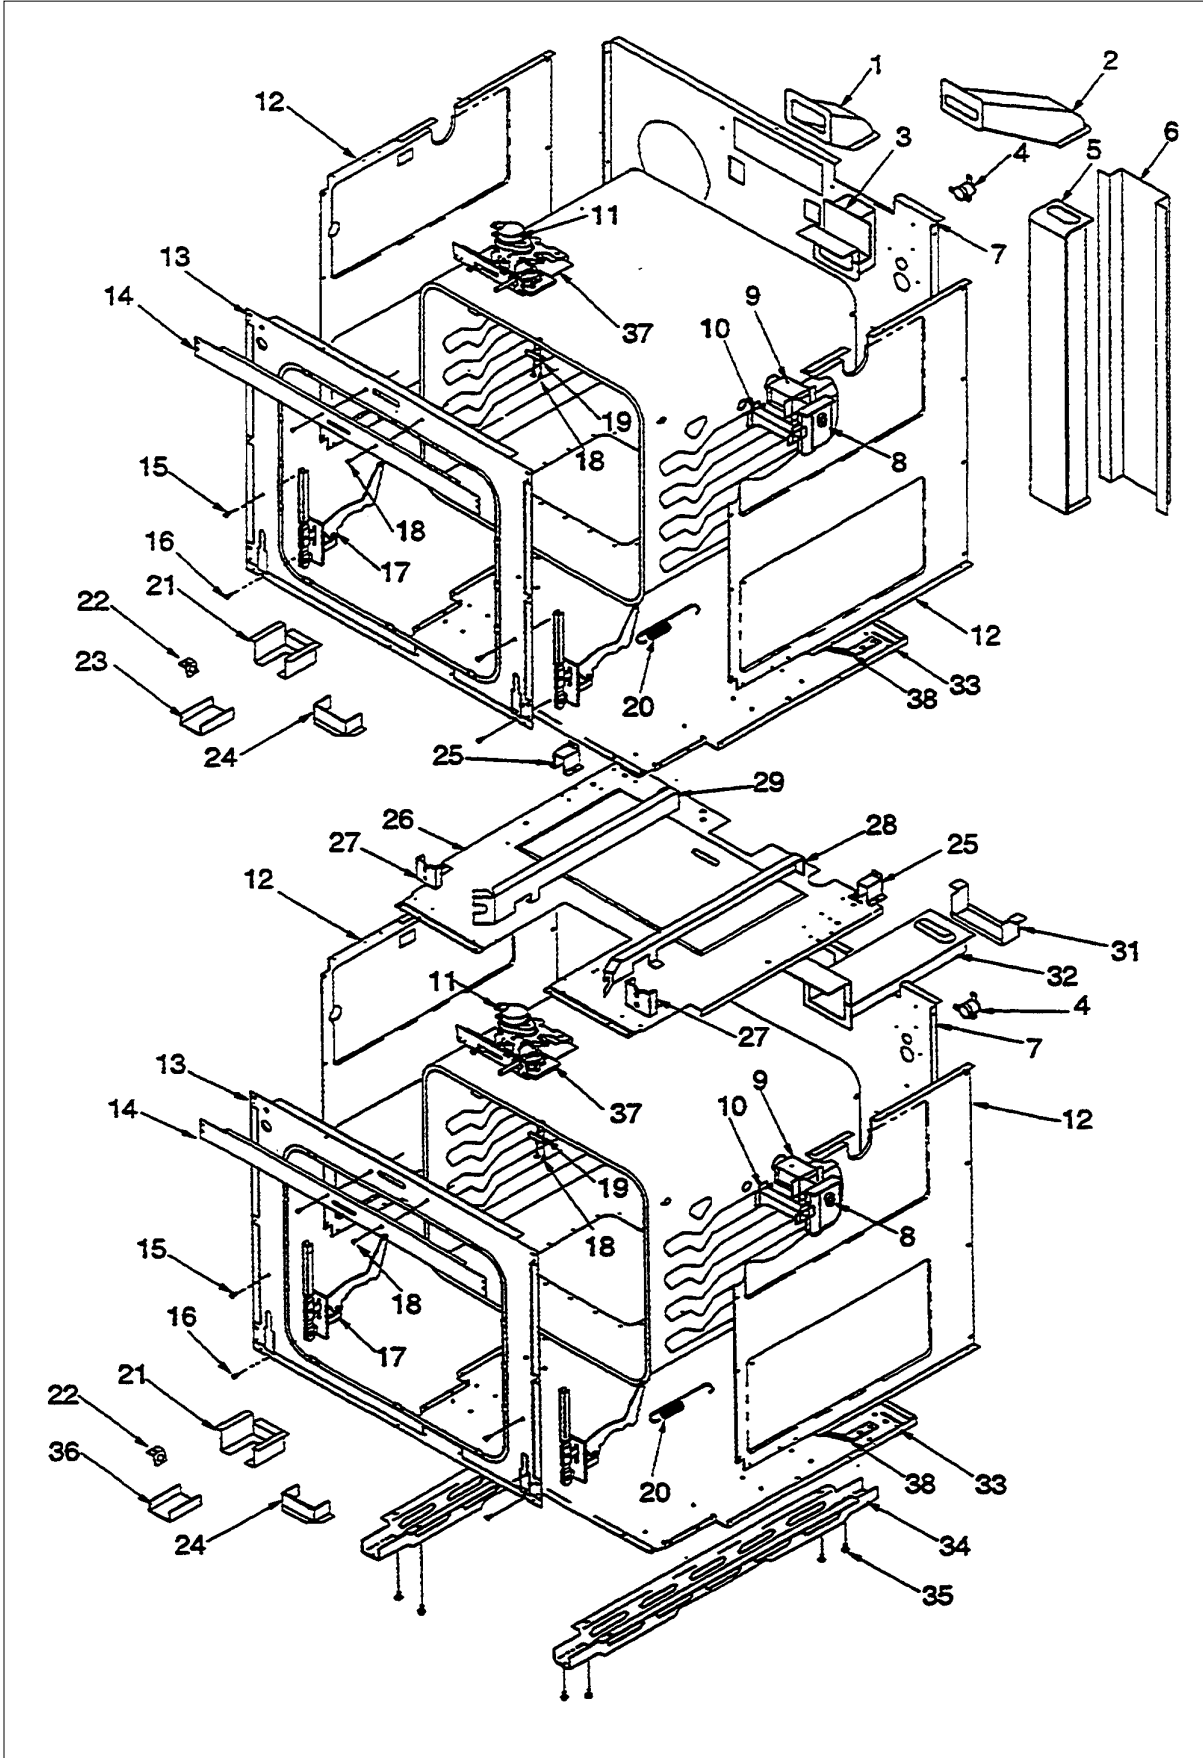

MAIN FRONT ASSY

Item	Part No.	Name	Qty	Uom	NOTES
1	PG110010	FLUE W/A UPPER OVEN 0060799	1	EA	NO LONGER AVAILABLE, Not available online / Call for pricing and availability
2	PG110011	FLUE W/A LOWER OVEN 0060805	1	EA	NO LONGER AVAILABLE, Not available online / Call for pricing and availability
3	PG110013	FLUE W/A VERT UPPER OVEN 0060802	1	EA	NO LONGER AVAILABLE, Not available online / Call for pricing and availability
4	PE110015	SWITCH FAN SPDT Y0042056	1	EA	NO LONGER AVAILABLE
5	PG110012	FLUE VERTICAL LOWER OVEN 0060808	1	EA	NO LONGER AVAILABLE, Not available online / Call for pricing and availability
6	PG120022	RETAINER INSULATION 0054295	1	EA	NO LONGER AVAILABLE, Not available online / Call for pricing and availability
7	PE130007	RETAINER INSULATION REAR 0305420	1	EA	NO LONGER AVAILABLE, Not available online / Call for pricing and availability
8	PG110019	AIR DUCT VERTICAL W/A 0060819	1	EA	NO LONGER AVAILABLE, Not available online / Call for pricing and availability
9	PE130039	AIR DUCT VENTURI TOP 0060821	1	EA	NO LONGER AVAILABLE, Not available online / Call for pricing and availability
10	PG110020	WIRE PROTECTOR W/A 0060787	1	EA	
11	PE110035	ASM AUTO LATCH AND SWITCH	1	EA	
12	PE140011	REATINER INSULATION SIDE 0316868	1	EA	NO LONGER AVAILABLE, Not available online / Call for pricing and availability
13	NOT REPLACEABLE	MAIN FRONT	1	EA