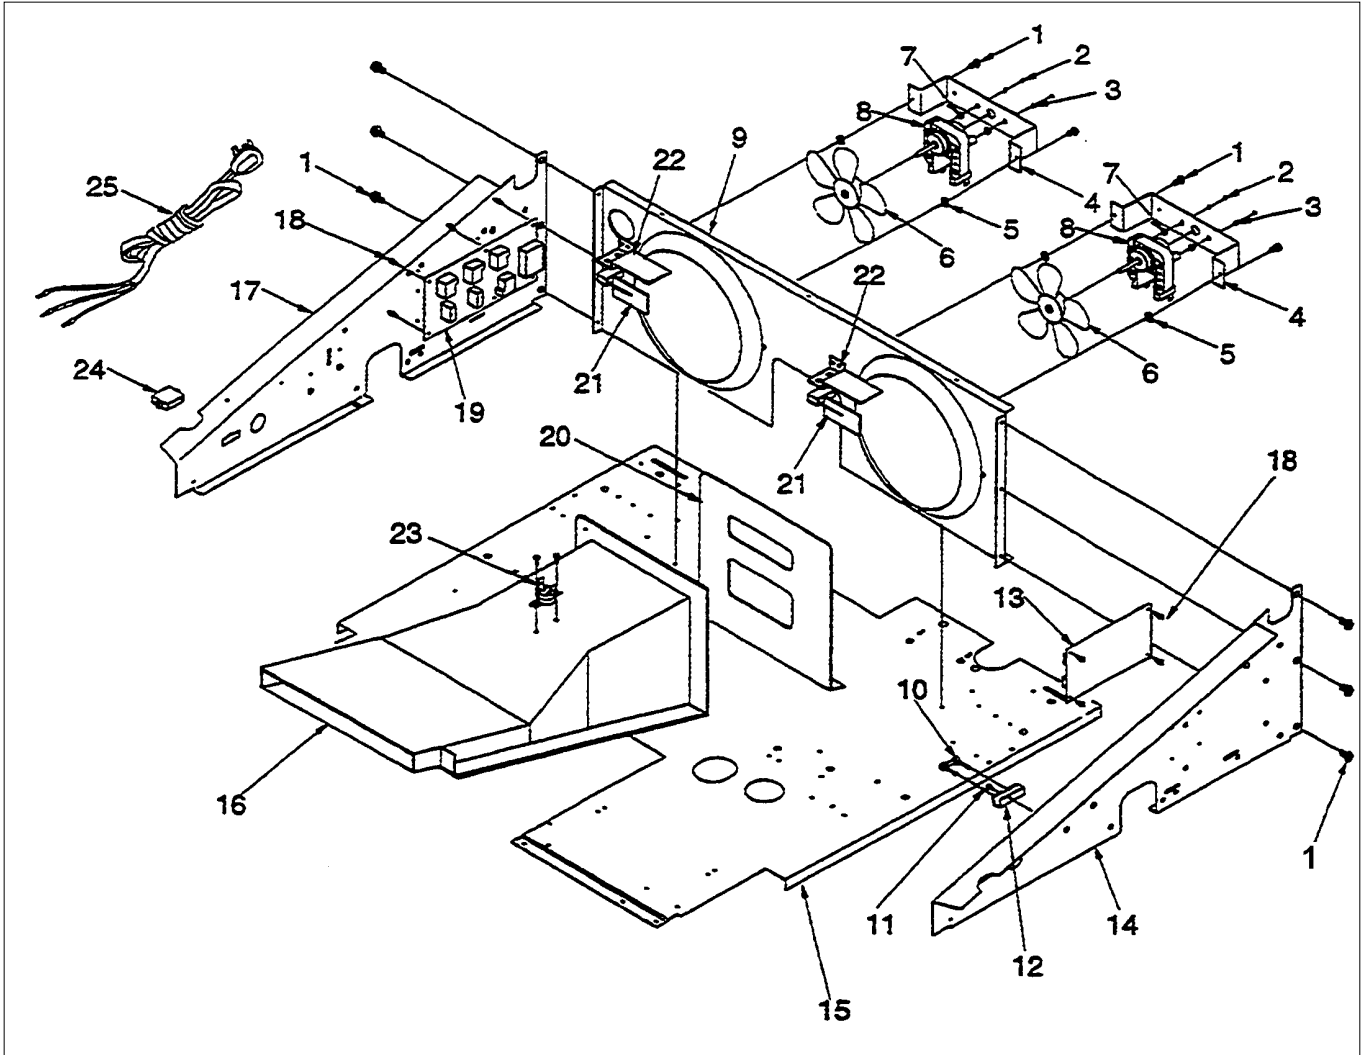

Image 1

Image 2

Item	Part No.	Name	Qty	Uom	NOTES
NI	PE120055	SLEEVE FLEXIBLE 0051941	1	EA	NO LONGER AVAILABLE, Not available online / Call for pricing and availability
26	PE120036	SCREW #6-32 X .375 PLAIN 31750308	1	EA	NO LONGER AVAILABLE, Not available online / Call for pricing and availability
27	PE140013	SEAL ERC VEDO273/VGDO271 31846301	1	EA	
28	PE110053	CLOCK ERC DOUBLE OVEN 31799201	1	EA	
29	PE100048	CONTROL PANEL MOUNTING BRACKET	1	EA	Not available online / Call for pricing and availability
30	PE120053	BUMPER RUBBER 500" 0314643	1	EA	
31	PE110039	VIK MEMBR SWITCH ASSY M1 31844101B	1	EA	
Not Shown	PE110040	VIK MEMBR SWITCH ASSY M2 31844102W	1	EA	
Not Shown	PE110044	CONTROL PANEL ASSY - SS	1	EA	