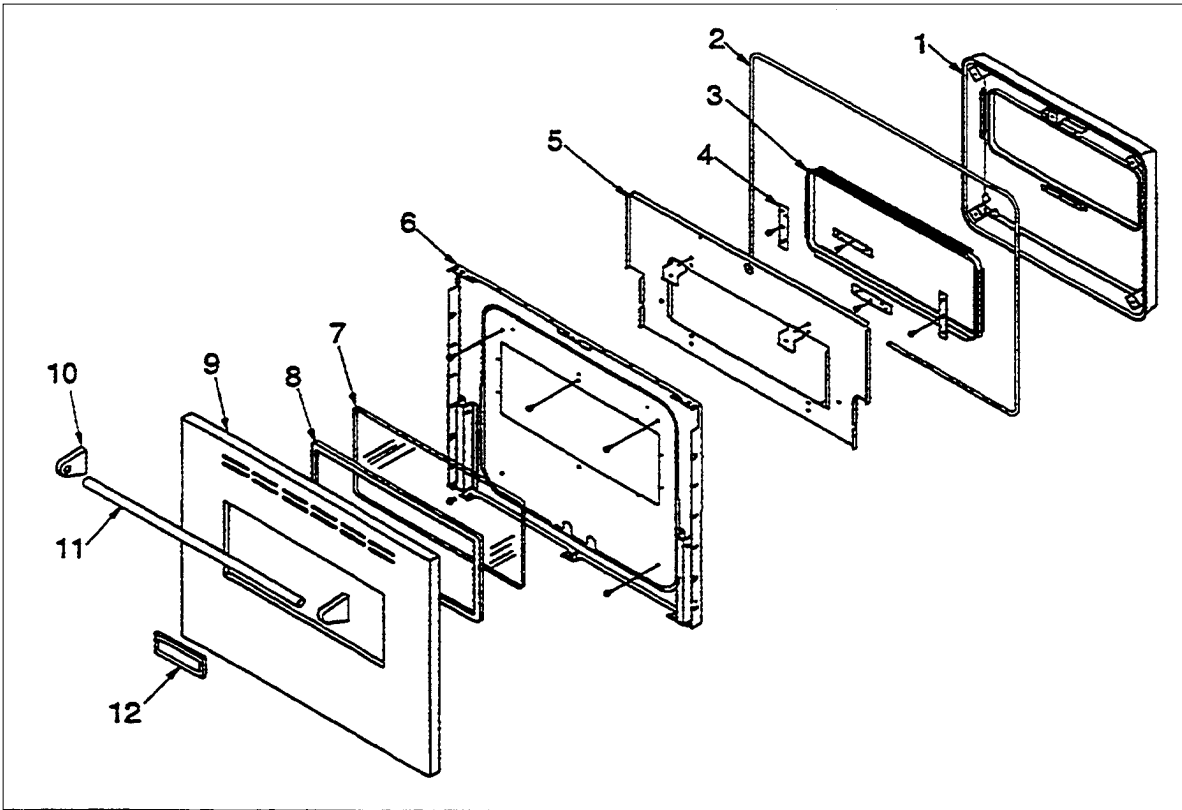

Item	Part No.	Name	Qty	Uom	NOTES
Not Shown	PE130034VB	LOWER DOOR COMPLETE ASSY. - VB		EA	Not available online / Call for pricing and availability
Not Shown	PE130034WH	LOWER DOOR ASSEMBLY - COMPLETE		EA	NO LONGER AVAILABLE, Not available online / Call for pricing and availability
1	PE130044	PAD DOOR LINER 40223CG		EA	NO LONGER AVAILABLE
2	PE140008	GASKET DOOR 76" 31715903		EA	NO LONGER AVAILABLE
3	PE140003	WINDOW ASSEMBLY		EA	
4	PE130025	RETAINER DOOR GLASS 0052629		EA	NO LONGER AVAILABLE
5	PE130032	BAFFLE INNER DOOR 301896G		EA	NO LONGER AVAILABLE
6	PE130065	null		EA	Not available online / Call for pricing and availability
7	PE140002	GLASS WINDOW 0301912		EA	NO LONGER AVAILABLE
8	PE100026	TRIM J MOLD *SS 0302082		EA	
Not Shown	PE060028	TRIM J MOLD *BR 306584B		EA	NO LONGER AVAILABLE
9	PE100024BK	PANEL DOOR LOWER *BK 306584B		EA	NO LONGER AVAILABLE
Not Shown	PE100024SS	PANEL DOOR LOWER *SS 0304629		EA	
Not Shown	PE100024WH	PANEL DOOR LOWER *WH 306584W		EA	NO LONGER AVAILABLE
Not Shown	C9002325AL	DOOR PANEL-LOWER *AL* (VEDO/VGDO)		EA	NO LONGER AVAILABLE, Not available online / Call for pricing and availability
Not Shown	C9002325BU	DOOR PANEL-LOWER *BU* (VEDO/VGDO)		EA	NO LONGER AVAILABLE, Not available online / Call for pricing and availability
Not Shown	C9002325FG	DOOR PANEL-LOWER *FG* (VEDO/VGDO)		EA	NO LONGER AVAILABLE, Not available online / Call for pricing and availability