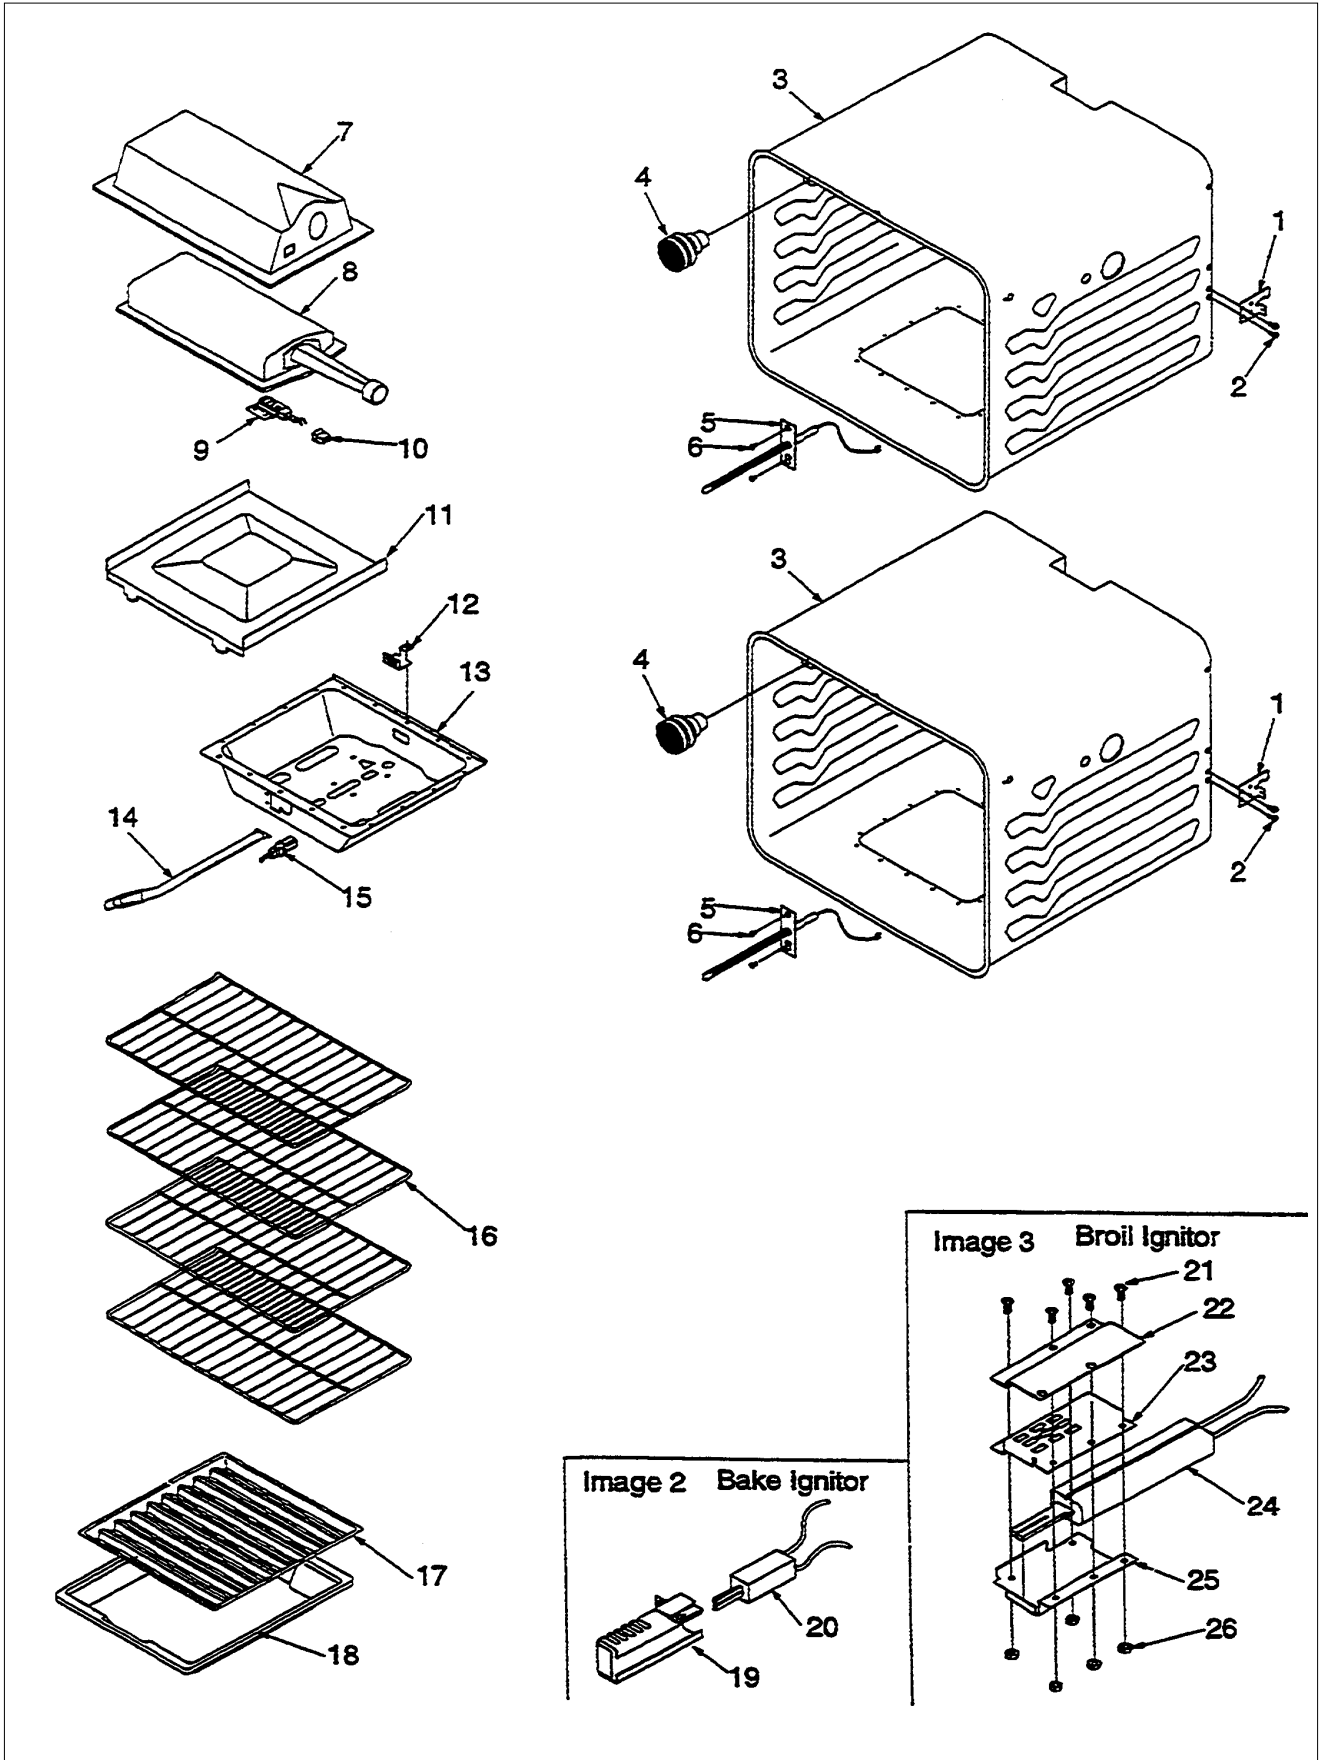

OVEN CAVITY ASSY

Item	Part No.	Name	Qty	Uom	NOTES
1	PG100013	BRACKET OVEN MOUNTING 0041017		EA	NO LONGER AVAILABLE, Not available online / Call for pricing and availability
2	PE120041	SCREW 8-18X3/8 HEX SERR/AB 31750432		EA	NO LONGER AVAILABLE, Not available online / Call for pricing and availability
3	PE130061	OVEN SHELL ENAMELED 31813801CG		EA	NO LONGER AVAILABLE, Not available online / Call for pricing and availability
4	PE110037	LIGHT ASSY OVEN 74011278		EA	
5	PE110055	SENSOR HERAEUS Y0314907		EA	
6	PE120046	SCREW AB 8-18 X .406-.344 31750701		EA	
7	PG120006	CHAMBER BROIL BURNER 0059415		EA	NO LONGER AVAILABLE
8	PG130012	CABINET BACK - LOWER		EA	Not available online / Call for pricing and availability
9	PE130053	IGNITOR ASSY 31939701(DOES NOT INCLUDE 007918-000 BRACKET)		EA	
10	PE120056	PLUG IGNITOR WIRES 0059417		EA	NO LONGER AVAILABLE
11	PE130059	OVEN BOTTOM ASSY 315521CG		EA	NO LONGER AVAILABLE
12	PG100020	BRACKET MTG OVEN BURNER 0060766		EA	NO LONGER AVAILABLE, Not available online / Call for pricing and availability
13	PE130054	BURNER BOX LOWER 0315387		EA	NO LONGER AVAILABLE
14	PE110046	BAKE BURNER WALL OVEN 31761901		EA	
15	PE130053	IGNITOR ASSY 31939701(DOES NOT INCLUDE 007918-000 BRACKET)		EA	
16	PE120064	null		EA	
17	PE100034	GRID BROILER 304451E		EA