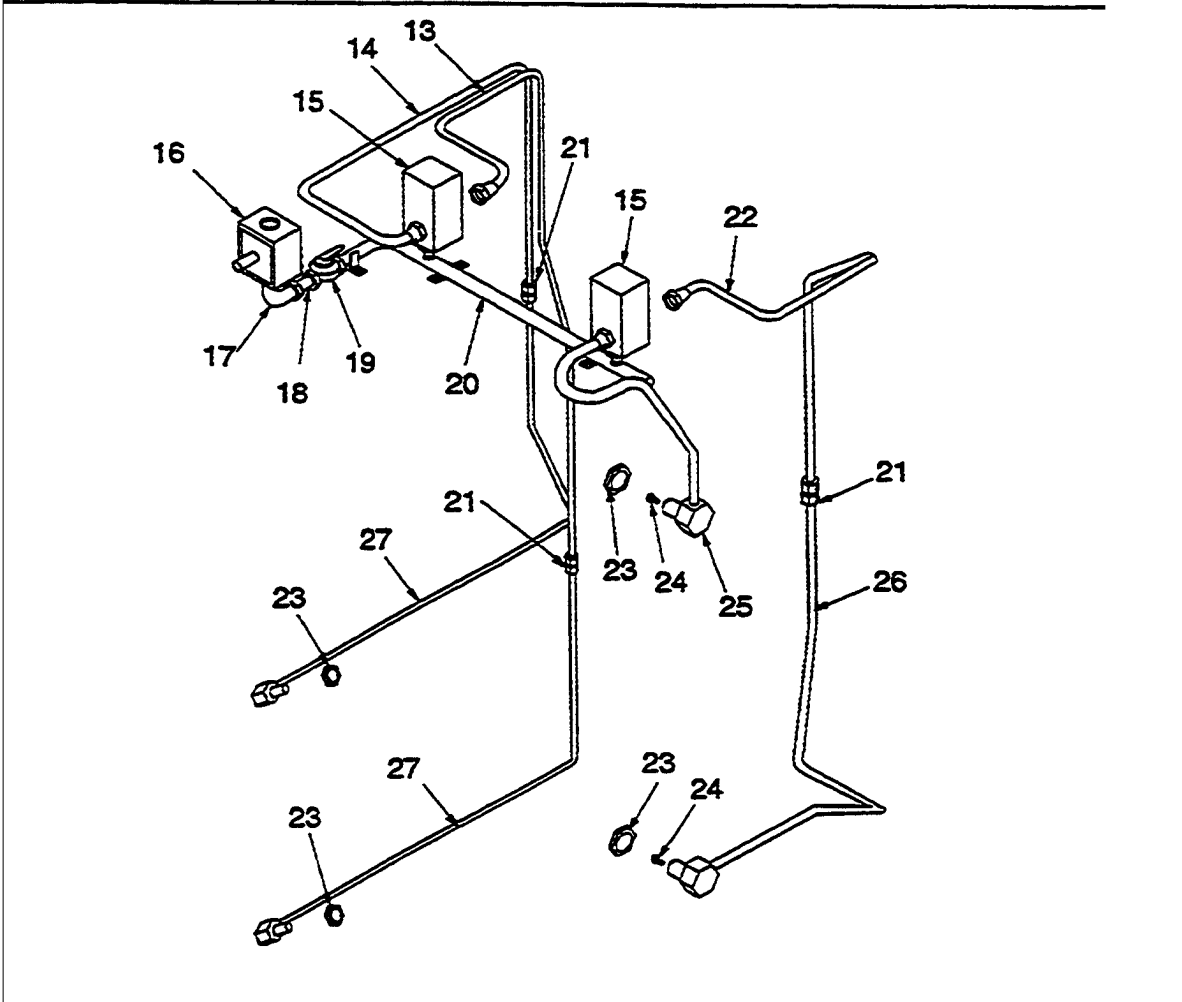

Item	Part No.	Name	Qty	Uom	NOTES
13	PG130004	TUBING LWR UNION TO VALVE 0304098		EA	NO LONGER AVAILABLE, Not available online / Call for pricing and availability
14	PE120060	TUBING UPPER BAKE 31801901		EA	NO LONGER AVAILABLE, Not available online / Call for pricing and availability
15	PG130005	VALVE DUAL THERMAL (Y0060750)		EA	
16	PG130001	REGULATOR 5"/10" SIDE INLET 0063684		EA	
17	PG130010	PIPE ELBOW 1/2"X90 DEGREE 0097408		EA	NO LONGER AVAILABLE
18	PG130009	NIPPLE PIPE BLACK 1/2 0097320		EA	NO LONGER AVAILABLE
19	PE110049	VALVE SHUT-OFF 0314271		EA	NO LONGER AVAILABLE
20	PG130006	MANIFOLD PIPE ASSY 0060751		EA	NO LONGER AVAILABLE, Not available online / Call for pricing and availability
21	PE120050	UNION STRAIGHT 3/8X3/8 0304566		EA	NO LONGER AVAILABLE, Not available online / Call for pricing and availability
22	PG130007	TUBING LWR UNION TO VALVE 0304097		EA	NO LONGER AVAILABLE, Not available online / Call for pricing and availability
23	PE120033	NUT PAL 3/4-16 31750116		EA	NO LONGER AVAILABLE
24	PE120063	ORIFICE SPUD #52 NAT 31864801		EA	NO LONGER AVAILABLE
Not Shown	PE120054	ORIFICE SPUD #59 LP 31865001		EA	NO LONGER AVAILABLE
25	PG130011	TUBE UPPER BROIL TO VALVE 0054839		EA	NO LONGER AVAILABLE, Not available online / Call for pricing and availability
26	PG130017	TUBE LOWER BURNER TO UNION 0054837		EA	NO LONGER AVAILABLE, Not available online / Call for pricing and availability