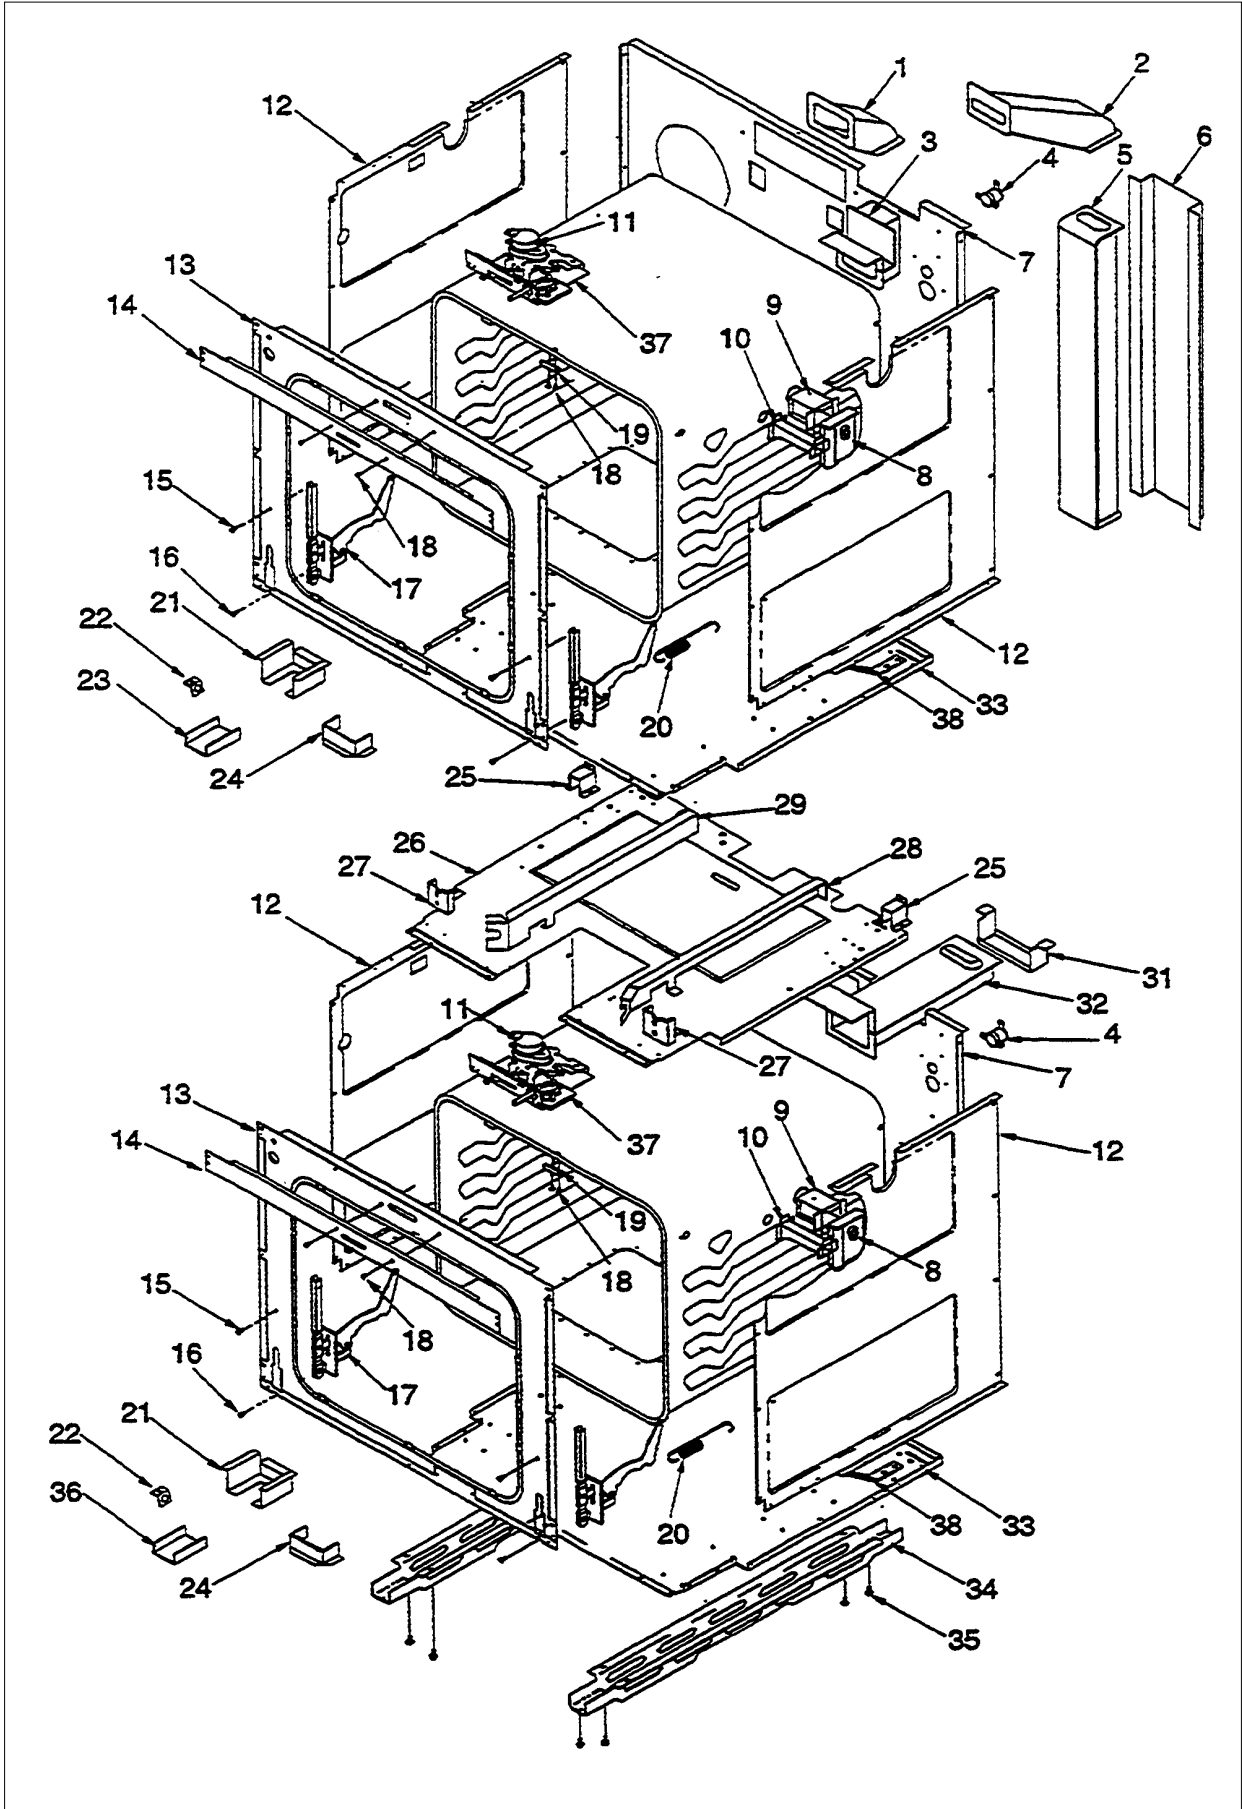

Item	Part No.	Name	Qty	Uom	NOTES
14	PE100055	CHIP COVER 31797201	1	EA	NO LONGER AVAILABLE, Not available online / Call for pricing and availability
15	PE120044	SCREW #10X.312 TR-3 PAN HD 31750521	1	EA	NO LONGER AVAILABLE, Not available online / Call for pricing and availability
16	PE120042	SCREW 10-12 X .500" 31750507	1	EA	NO LONGER AVAILABLE, Not available online / Call for pricing and availability
17	PE120049	HINGE ASSY 0301927	1	EA	
18	PE120046	SCREW AB 8-18 X .406-.344 31750701	1	EA	
19	PE100053	CHIP COVER 0315022	1	EA	NO LONGER AVAILABLE, Not available online / Call for pricing and availability
20	NO LONGER AVAILABLE	SPRING, OVEN DOOR - PE120004	1	EA	
21	PG120014	SHIELD BAKE ORIFICE 0060814	1	EA	NO LONGER AVAILABLE
22	PG100015	BRACKET BAKE ORIFICE 0060846	1	EA	NO LONGER AVAILABLE, Not available online / Call for pricing and availability
23	PG120013	CHANNEL AIR-UPPER BAKE 0054274	1	EA	NO LONGER AVAILABLE, Not available online / Call for pricing and availability
24	PG120012	RETAINER ORIFICE INSULATION 0060823	1	EA	
25	PE100051	REAR SUPPORT - OVEN	1	EA	Not available online / Call for pricing and availability
26	PG110027	OVEN TOP LOWER OVEN 0060837	1	EA	NO LONGER AVAILABLE, Not available online / Call for pricing and availability
27	PE100020	SUPPORT OVEN FRONT 0060838 - NLA	1	EA	NO LONGER AVAILABLE