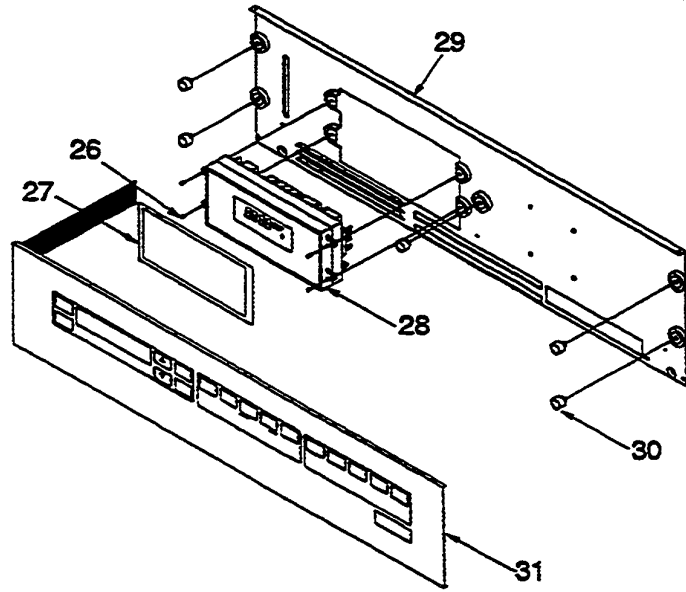

CONTROL COMPARTMENT ASSY

Image 1

Image 2

Item	Part No.	Name	Qty	Uom	NOTES
1	PE120041	SCREW 8-18X3/8 HEX SERR/AB 31750432	1	EA	NO LONGER AVAILABLE, Not available online / Call for pricing and availability
2	PE120034	NUT HEX KEPS 6-32 31750119	1	EA	NO LONGER AVAILABLE, Not available online / Call for pricing and availability
3	PE120031	WASHER STEEL .156ID/.437OD 31750015	1	EA	NO LONGER AVAILABLE, Not available online / Call for pricing and availability
4	PE100027	BRACKET FAN MOTOR 0305242	1	EA	NO LONGER AVAILABLE, Not available online / Call for pricing and availability
5	PE120030	WASHER RUBR .250ID/.625OD 31750005	1	EA	NO LONGER AVAILABLE, Not available online / Call for pricing and availability
6	PE110031	BLADE FAN Y0314548	1	EA	NO LONGER AVAILABLE
7	PE120051	GOMMET FAN 0305243	1	EA	NO LONGER AVAILABLE, Not available online / Call for pricing and availability
8	PE110024	MOTOR FAN Y0042226	1	EA	NO LONGER AVAILABLE
9	PG110007	CONTROL COMPARTMENT BACK 0060841	1	EA	NO LONGER AVAILABLE, Not available online / Call for pricing and availability
10	PE110023	RESISTOR FAN MOTOR(100 OHMS)0042064	1	EA	
11	PE120040	SCREW 8-18 X 5/8" 31750412	1	EA	NO LONGER AVAILABLE, Not available online / Call for pricing and availability
12	PE110021	BLOCK TERMINAL 0042191	1	EA	
13	PE110048	RELAY MODULE 0314523	1	EA	NO LONGER AVAILABLE / NO SUB