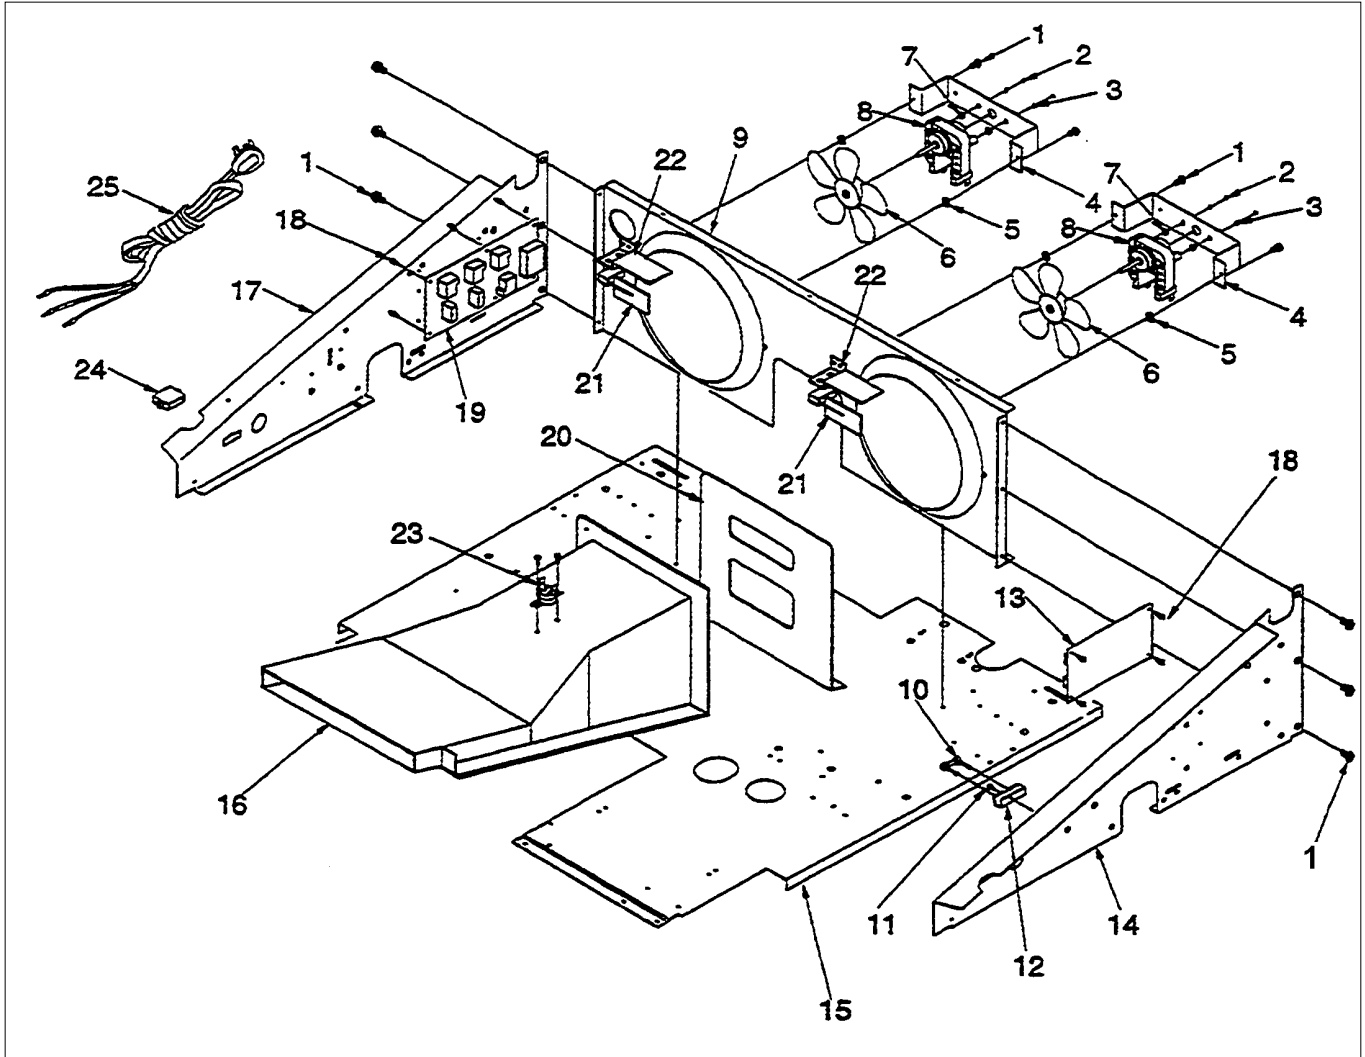

CONTROL COMPARTMENT ASSY

Image 1

Image 2

Item	Part No.	Name	Qty	Uom	NOTES
1	PE120041	SCREW 8-18X3/8 HEX SERR/AB 31750432	1	EA	NO LONGER AVAILABLE, Not available online / Call for pricing and availability
2	PE120034	NUT HEX KEPS 6-32 31750119	1	EA	NO LONGER AVAILABLE, Not available online / Call for pricing and availability
3	PE120031	WASHER STEEL .156ID/.437OD 31750015	1	EA	NO LONGER AVAILABLE, Not available online / Call for pricing and availability
4	PE100027	BRACKET FAN MOTOR 0305242	1	EA	NO LONGER AVAILABLE, Not available online / Call for pricing and availability
5	PE120030	WASHER RUBR .250ID/.625OD 31750005	1	EA	NO LONGER AVAILABLE, Not available online / Call for pricing and availability
6	PE110031	BLADE FAN Y0314548	1	EA	NO LONGER AVAILABLE
7	PE120051	GOMMET FAN 0305243	1	EA	NO LONGER AVAILABLE, Not available online / Call for pricing and availability
8	PE110024	MOTOR FAN Y0042226	1	EA	NO LONGER AVAILABLE
9	PG110007	CONTROL COMPARTMENT BACK 0060841	1	EA	NO LONGER AVAILABLE, Not available online / Call for pricing and availability
10	PE110023	RESISTOR FAN MOTOR(100 OHMS)0042064	1	EA	
11	PE120040	SCREW 8-18 X 5/8" 31750412	1	EA	NO LONGER AVAILABLE, Not available online / Call for pricing and availability
12	PE110021	BLOCK TERMINAL 0042191	1	EA	
13	PE110048	RELAY MODULE 0314523	1	EA	NO LONGER AVAILABLE / NO SUB