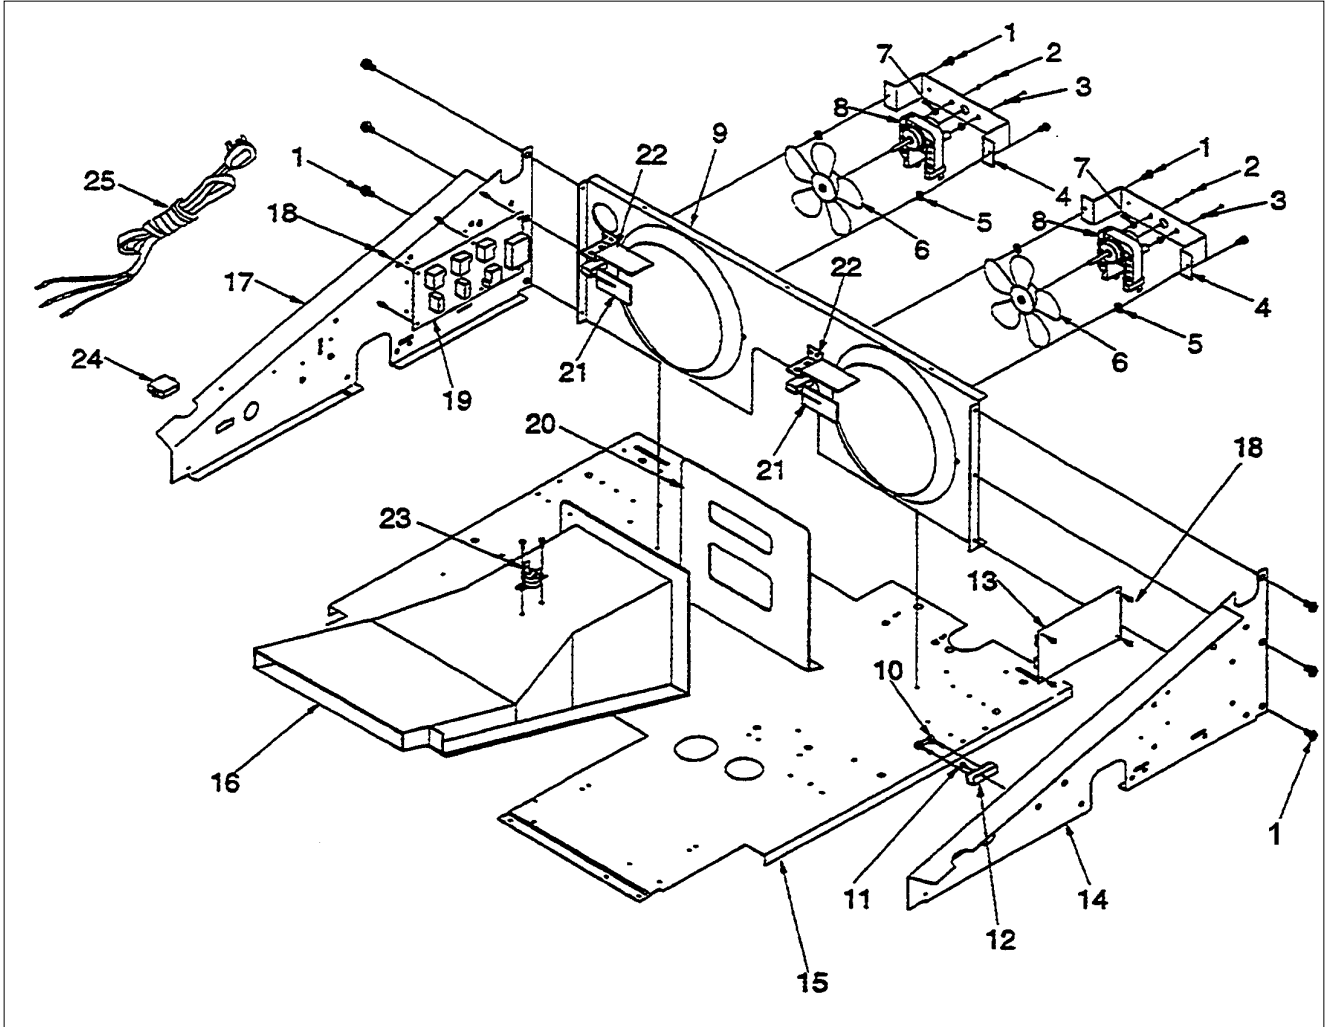

CONTROL COMPARTMENT ASSY

Image 1

Image 2

Item	Part No.	Name	Qty	Uom	NOTES
1	PE120041	SCREW 8-18X3/8 HEX SERR/AB 31750432	1	EA	NO LONGER AVAILABLE, Not available online / Call for pricing and availability
2	PE120034	NUT HEX KEPS 6-32 31750119	1	EA	NO LONGER AVAILABLE, Not available online / Call for pricing and availability
3	PE120031	WASHER STEEL .156ID/.437OD 31750015	1	EA	NO LONGER AVAILABLE, Not available online / Call for pricing and availability
4	PE100027	BRACKET FAN MOTOR 0305242	1	EA	NO LONGER AVAILABLE, Not available online / Call for pricing and availability
5	PE120030	WASHER RUBR .250ID/.625OD 31750005	1	EA	NO LONGER AVAILABLE, Not available online / Call for pricing and availability
6	PE110031	BLADE FAN Y0314548	1	EA	NO LONGER AVAILABLE
7	PE120051	GOMMET FAN 0305243	1	EA	NO LONGER AVAILABLE, Not available online / Call for pricing and availability
8	PE110024	MOTOR FAN Y0042226	1	EA	NO LONGER AVAILABLE
9	PG110007	CONTROL COMPARTMENT BACK 0060841	1	EA	NO LONGER AVAILABLE, Not available online / Call for pricing and availability
10	PE110023	RESISTOR FAN MOTOR(100 OHMS)0042064	1	EA	
11	PE120040	SCREW 8-18 X 5/8" 31750412	1	EA	NO LONGER AVAILABLE, Not available online / Call for pricing and availability
12	PE110021	BLOCK TERMINAL 0042191	1	EA	
13	PE110048	RELAY MODULE 0314523	1	EA	NO LONGER AVAILABLE / NO SUB