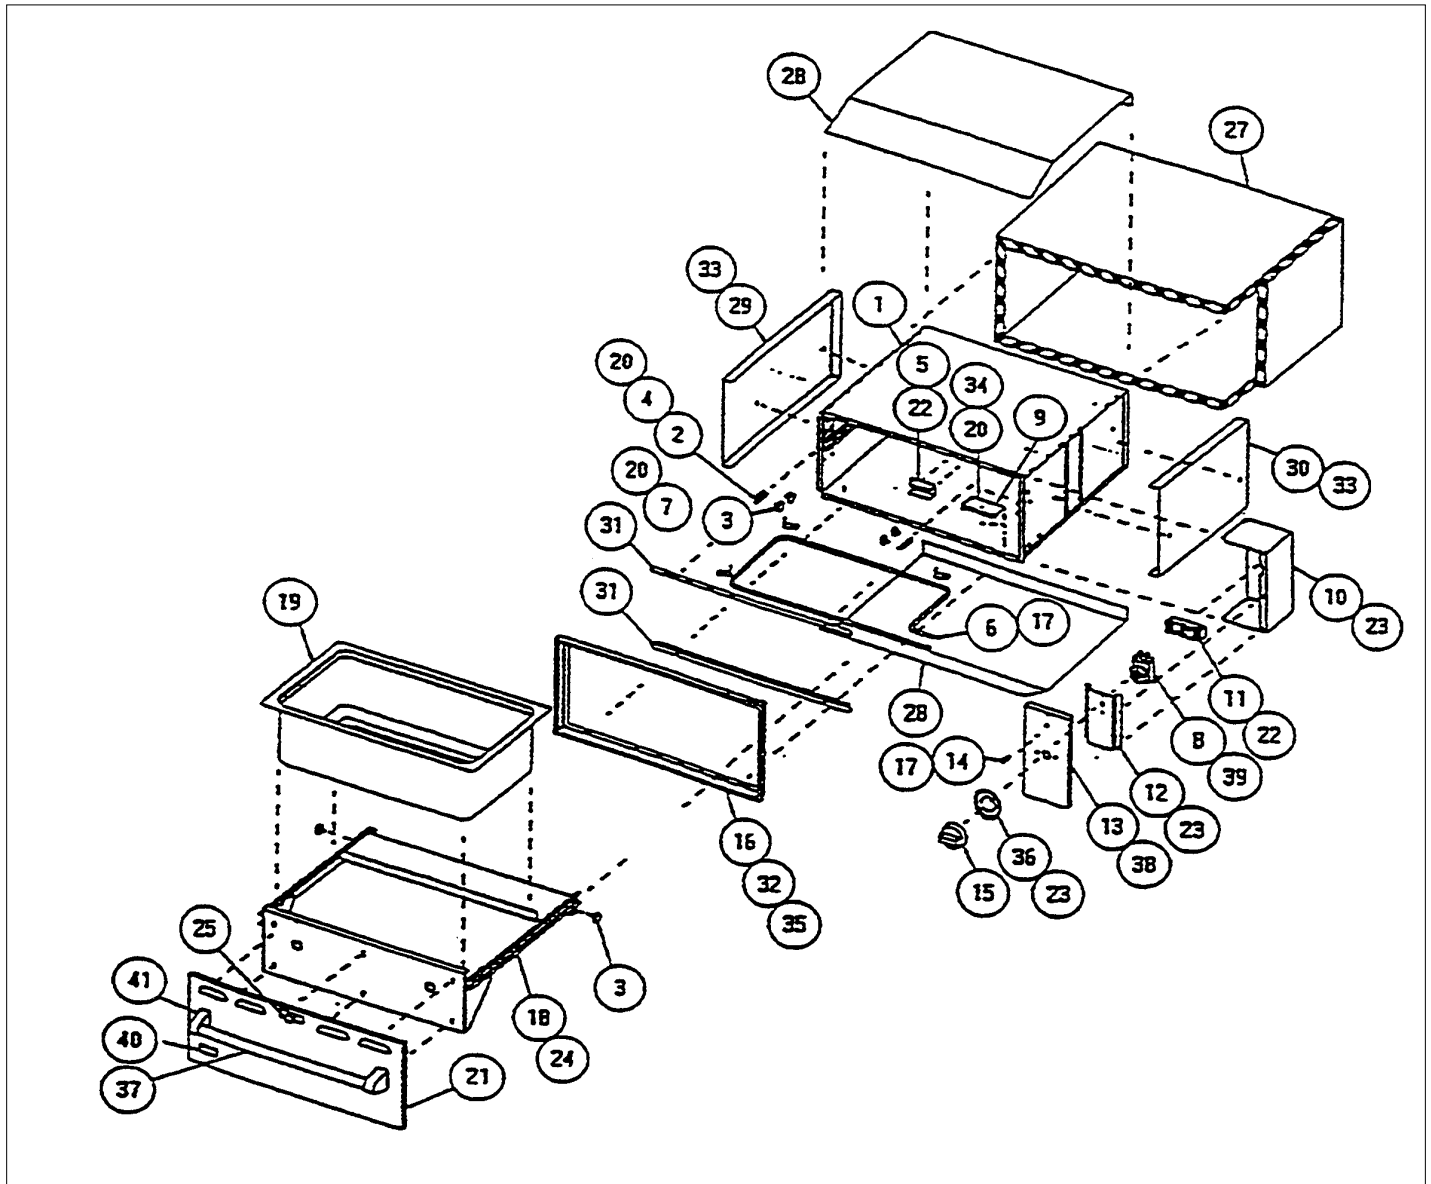

VEWD100

VEWD100 WARMING DRAWER ASSY	1
Appendix A:Pages Index	A
Appendix B:Parts Index	B

VEWD100 WARMING DRAWER ASSY

Item	Part No.	Name	Qty	Uom	NOTES
1	NLA	NO LONGER AVAILABLE	1	EA	
2	NLA	NO LONGER AVAILABLE	1	EA	
3	PW110002	ROLLER BEARING-WARMER (50483)	1	EA	NO LONGER AVAILABLE, Not available online / Call for pricing and availability
4	NLA	NO LONGER AVAILABLE	1	EA	
5	PW110001	DRAWER CATCH (50471)	1	EA	
6	PW120002	WARMER ELEMENT-115V / 450W (50519)	1	EA	NO LONGER AVAILABLE
7	NLA	NO LONGER AVAILABLE	1	EA	
8	NLA	NO LONGER AVAILABLE	1	EA	
9	NLA	NO LONGER AVAILABLE	1	EA	
10	PW130011	ELECTRICAL HOUSING	1	EA	Not available online / Call for pricing and availability
11	NLA	NO LONGER AVAILABLE	1	EA	
12	NLA	NO LONGER AVAILABLE	1	EA	
13	B9202327	CONTROL PANEL (VEWD100/101)	1	EA	
Not Shown	C9202327AL	CTRL PAN *AL* (VEWD) *SLK SCR*	1	EA	NO LONGER AVAILABLE, Not available online / Call for pricing and availability
Not Shown	C9202327BK	CTRL PAN *BK* (VEWD) *SLK SCR*	1	EA	NO LONGER AVAILABLE, Not available online / Call for pricing and availability
Not Shown	C9202327BU	CTRL PAN *BU* (VEWD) *SLK SCR*	1	EA	NO LONGER AVAILABLE, Not available online / Call for pricing and availability
Not Shown	C9202327FG	CTRL PAN *FG* (VEWD) *SLK SCR*	1	EA	NO LONGER AVAILABLE, Not available online / Call for pricing and availability
Not Shown	C9202327PL	CTRL PAN *PL* (VEWD) *SLK SCR*	1	EA	NO LONGER AVAILABLE, Not available online / Call for pricing and availability