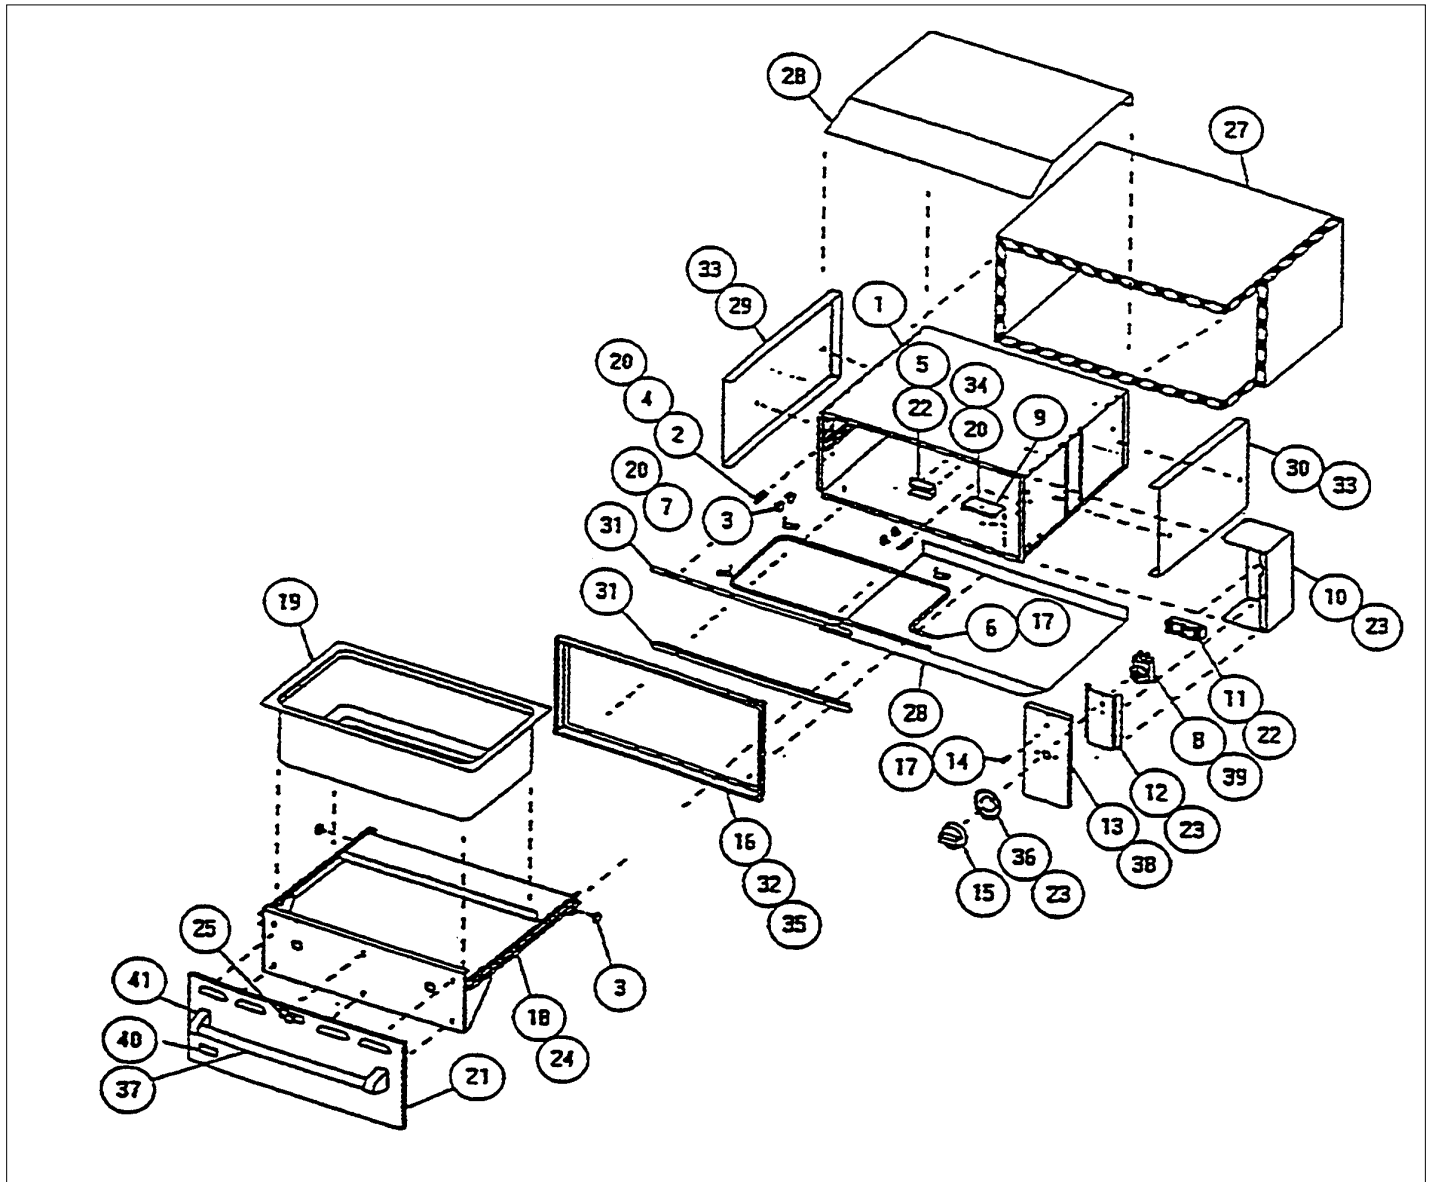

Item	Part No.	Name	Qty	Uom	NOTES
Not Shown	PW100007WH	KNOB VENT (67934)	1	EA	
27	NLA	NO LONGER AVAILABLE	1	EA	
28	NLA	NO LONGER AVAILABLE	1	EA	
29	NLA	NO LONGER AVAILABLE	1	EA	
30	NLA	NO LONGER AVAILABLE	1	EA	
31	NLA	NO LONGER AVAILABLE	1	EA	
32	PW110016	SPACER 1/2" LG 51674	1	EA	NO LONGER AVAILABLE
33	PD030010	#10-24 KEPS NUT ZINC PLATED	1	EA	
34	NLA	NO LONGER AVAILABLE	1	EA	
35	NLA	NO LONGER AVAILABLE	1	EA	
36	NLA	NO LONGER AVAILABLE	1	EA	
Not Shown	PB010172	BEZEL NEW BR REPL PB010107	1	EA	
37	F0002575SS	DRAWER HANDLE-VEWD100 (S.S.) 19.187	1	EA	
Not Shown	F0002575BR	DRAWER HANDLE-VEWD100 (BRASS)	1	EA	NO LONGER AVAILABLE
38	PW110019	SUB TO PD020072 - SCREW (#8-32 X 1") ROUND HEAD	1	EA	NO LONGER AVAILABLE, Not available online / Call for pricing and availability
39	PW110020	SCREW #8-32 X 3/16" ROUND HD 51697	1	EA	NO LONGER AVAILABLE
40	NLA	NO LONGER AVAILABLE	1	EA	
Not Shown	NLA	NO LONGER AVAILABLE	1	EA	
Not Shown	NLA	NO LONGER AVAILABLE	1	EA	
Not Shown	NLA	NO LONGER AVAILABLE	1	EA	
41	000268-000	HANDLE ENDCAP	1	EA	
Not Shown	PE030001PVD	END CAP DOOR HANDLE *BR	1	EA	
NI	PD920012	STRIKE PANEL ACCESS	1	EA	Not available online / Call for pricing and availability