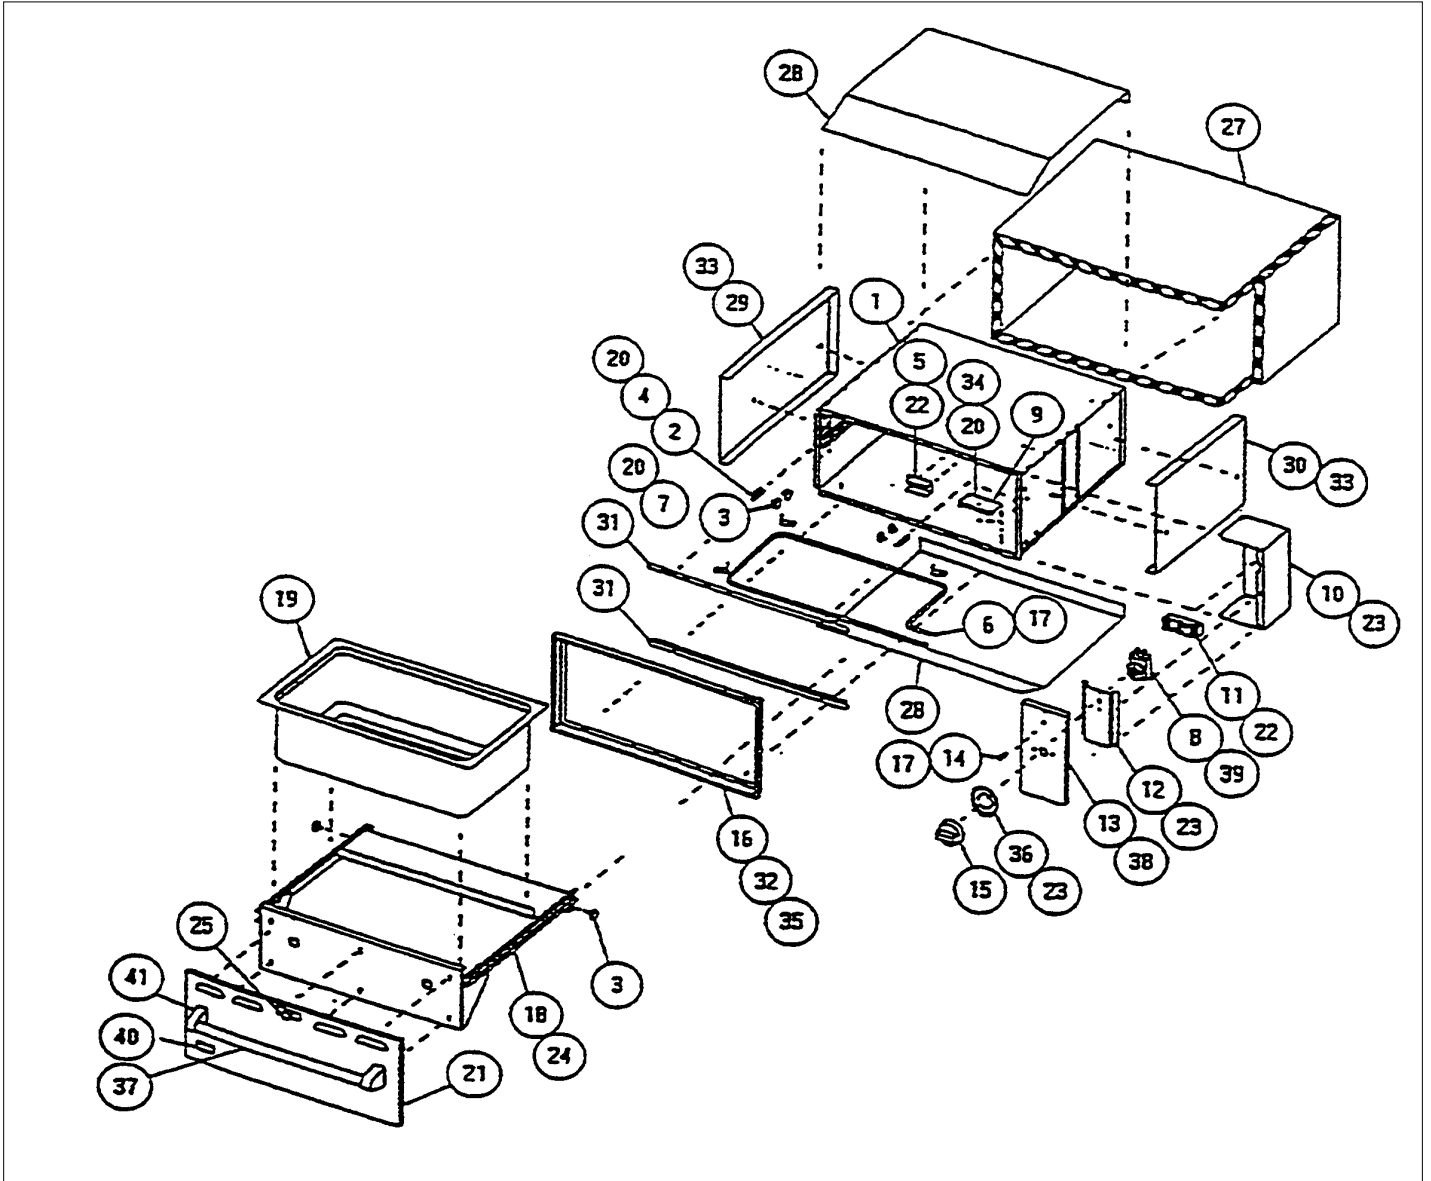

VEWD100

VEWD100 WARMING DRAWER ASSY	1
Appendix A:Pages Index	A
Appendix B:Parts Index	B

VEWD100 WARMING DRAWER ASSY

Item	Part No.	Name	Qty	Uom	NOTES
1	NLA	NO LONGER AVAILABLE	1	EA	
2	NLA	NO LONGER AVAILABLE	1	EA	
3	PW110002	ROLLER BEARING-WARMER (50483)	1	EA	NO LONGER AVAILABLE, Not available online / Call for pricing and availability
4	NLA	NO LONGER AVAILABLE	1	EA	
5	PW110001	DRAWER CATCH (50471)	1	EA	
6	PW120002	WARMER ELEMENT-115V / 450W (50519)	1	EA	NO LONGER AVAILABLE
7	NLA	NO LONGER AVAILABLE	1	EA	
8	NLA	NO LONGER AVAILABLE	1	EA	
9	NLA	NO LONGER AVAILABLE	1	EA	
10	PW130011	ELECTRICAL HOUSING	1	EA	Not available online / Call for pricing and availability
11	NLA	NO LONGER AVAILABLE	1	EA	
12	NLA	NO LONGER AVAILABLE	1	EA	
13	B9202327	CONTROL PANEL (VEWD100/101)	1	EA	
Not Shown	C9202327AL	CTRL PAN *AL* (VEWD) *SLK SCR*	1	EA	NO LONGER AVAILABLE, Not available online / Call for pricing and availability
Not Shown	C9202327BK	CTRL PAN *BK* (VEWD) *SLK SCR*	1	EA	NO LONGER AVAILABLE, Not available online / Call for pricing and availability
Not Shown	C9202327BU	CTRL PAN *BU* (VEWD) *SLK SCR*	1	EA	NO LONGER AVAILABLE, Not available online / Call for pricing and availability
Not Shown	C9202327FG	CTRL PAN *FG* (VEWD) *SLK SCR*	1	EA	NO LONGER AVAILABLE, Not available online / Call for pricing and availability
Not Shown	C9202327PL	CTRL PAN *PL* (VEWD) *SLK SCR*	1	EA	NO LONGER AVAILABLE, Not available online / Call for pricing and availability