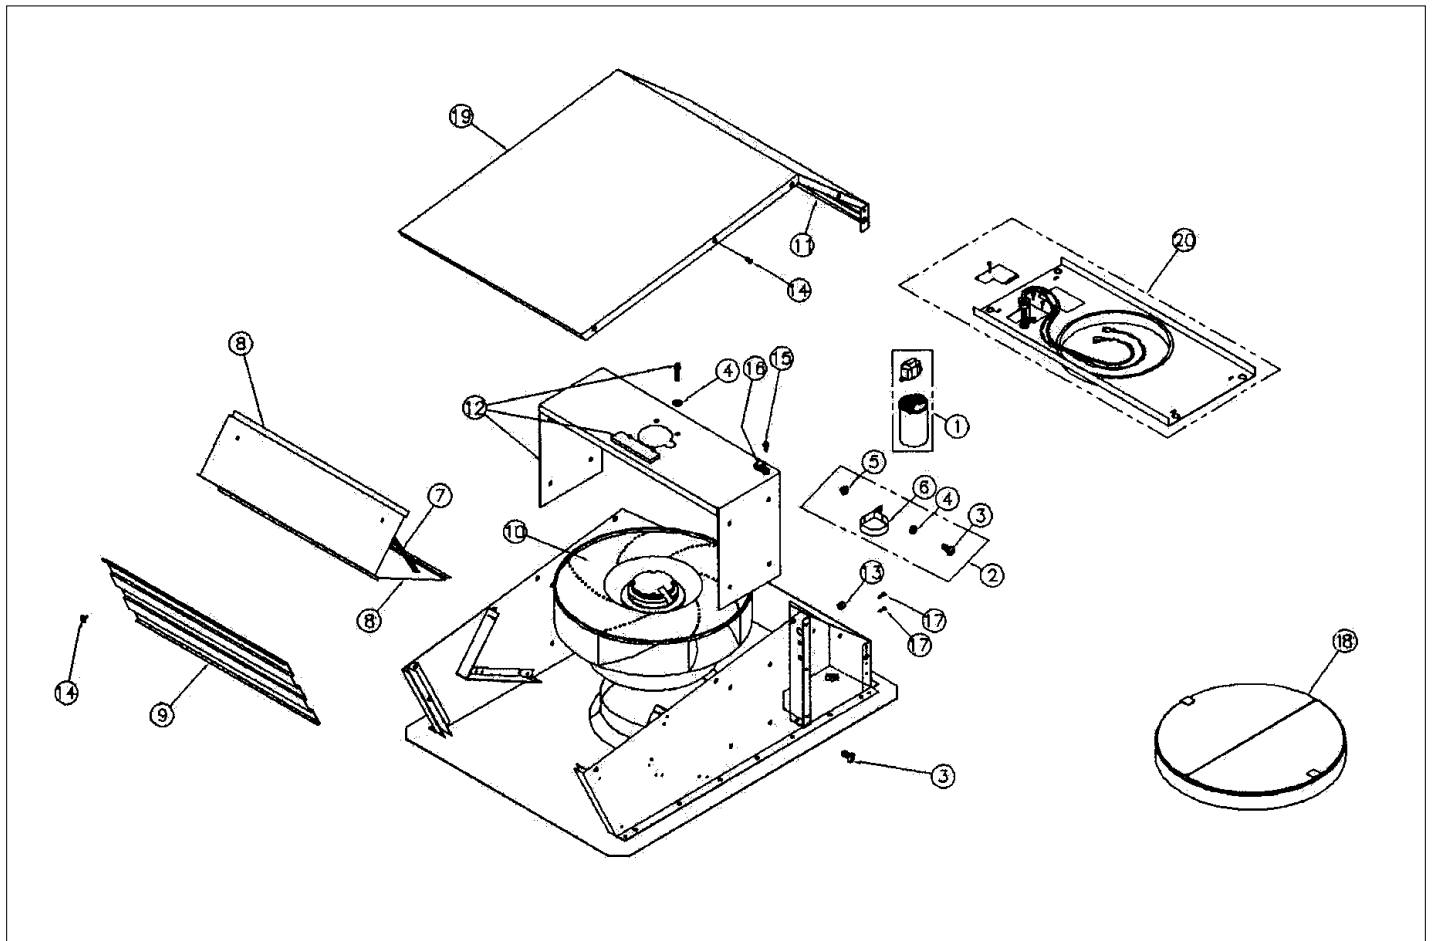

VEV1500

FUNCTIONAL PARTS	1
Appendix A:Pages Index	A
Appendix B:Parts Index	B

FUNCTIONAL PARTS

Item	Part No.	Name	Qty	Uom	NOTES
1	PV300205	CAPACITOR (1500CFM BLOWER)	1	EA	
2	PV300145	CAPACITOR CLAMP ASSY	1	EA	Not available online / Call for pricing and availability
Not Shown	NOTE	(INCLUDES ITEMS #3,4,5,6)		EA	
3	PV300046	1/4-20 X 1/2 SCREW	1	EA	
4	PV300041	WASHER, LOCK, INT. TOOTH, 1/4	1	EA	NO LONGER AVAILABLE
5	PV300044	NUT WHIZ 1/4-20	1	EA	
6	PV300037	CAPACITOR BRACKET	1	EA	Not available online / Call for pricing and availability
7	PV300030	DAMPER SPRING 99140145	1	EA	
8	PV300202	DAMPER FLAP	1	EA	
9	PV300203	GRILLE (1500 CFM BLOWER)	1	EA	
10	PV300238	BLOWER ASSEMBLY S97017162	1	EA	
11	PV300200	FOAM SEAL	1	EA	Not available online / Call for pricing and availability
12	PV300201	MOTOR SUPPORT (S97016266)	1	EA	NO LONGER AVAILABLE, Not available online / Call for pricing and availability
13	PV300038	SPLIT BUSHING	1	EA	Not available online / Call for pricing and availability
14	PV300039	SCREW, 8-18 X 3/8 PH TR HD	1	EA	NO LONGER AVAILABLE
15	PV300042	SCREW, 12-24 X /312 SLT HWH #2	1	EA	NO LONGER AVAILABLE, Not available online / Call for pricing and availability
16	PV300043	CORD CLAMP	1	EA	NO LONGER AVAILABLE, Not available online / Call for pricing and availability
17	PV300045	GROUND SCREW	1	EA	NO LONGER AVAILABLE

Item	Part No.	Name	Qty	Uom	NOTES
18	PV300006	DAMPER 421	1	EA	
19	PV300199	COVER (DEV/VEV 1500 BLOWERS) S97016264	1	EA	NO LONGER AVAILABLE
20	PV300008	ROUGH IN PLATE 332KR	1	EA	
NI	PV300146	INSTALLATION HARDWARE	1	EA	