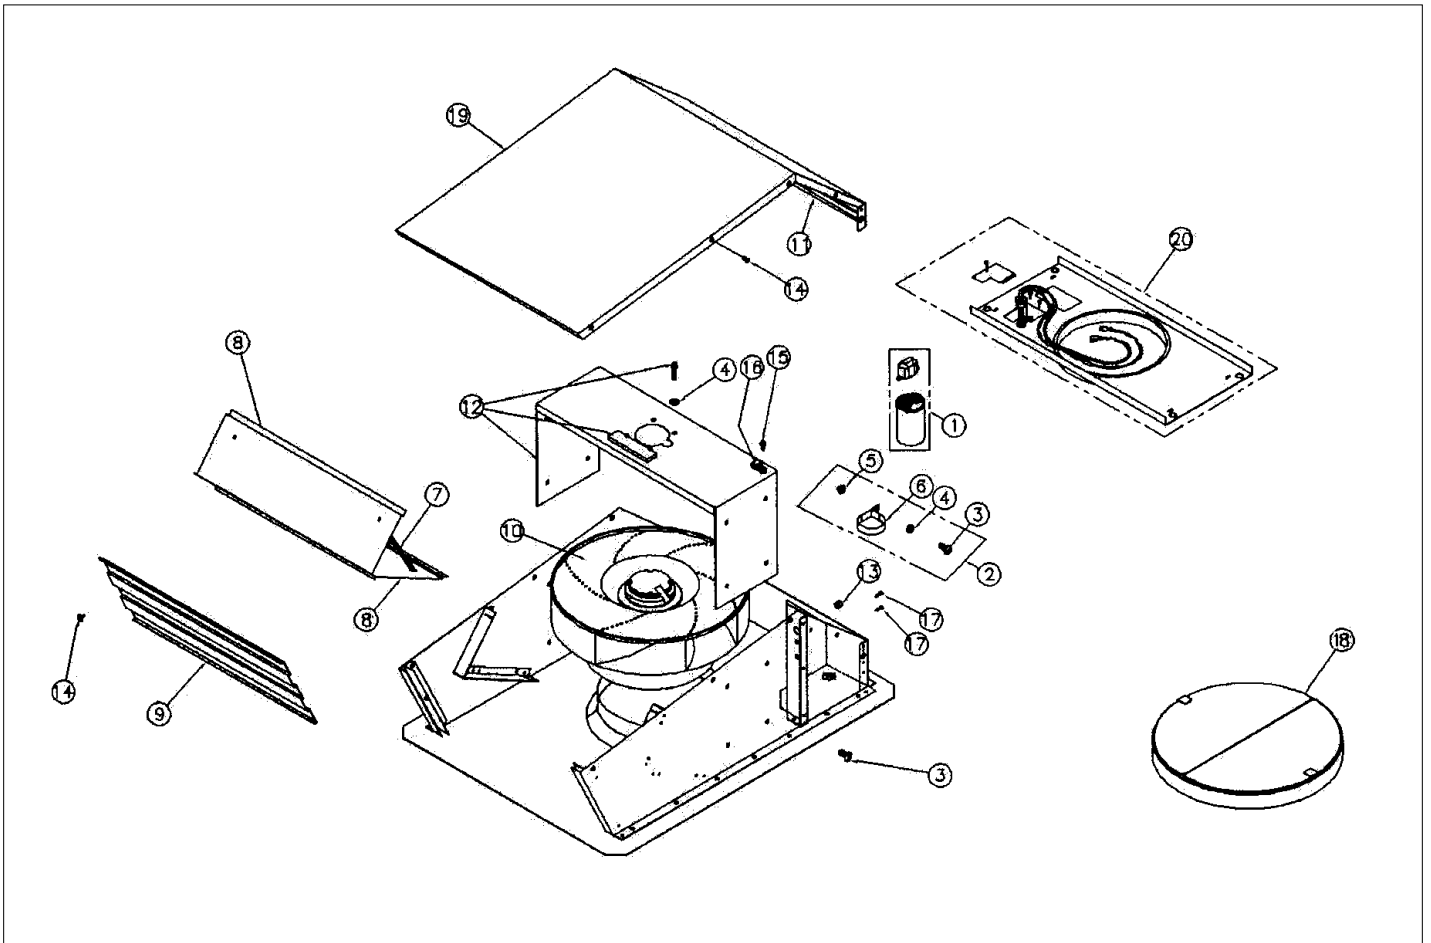

VEV1500

FUNCTIONAL PARTS	1
Appendix A:Pages Index	A
Appendix B:Parts Index	B

FUNCTIONAL PARTS

Item	Part No.	Name	Qty	Uom	NOTES
1	PV300205	CAPACITOR (1500CFM BLOWER)	1	EA	
2	PV300145	CAPACITOR CLAMP ASSY	1	EA	Not available online / Call for pricing and availability
Not Shown	NOTE	(INCLUDES ITEMS #3,4,5,6)		EA	
3	PV300046	1/4-20 X 1/2 SCREW	1	EA	
4	PV300041	WASHER, LOCK, INT. TOOTH, 1/4	1	EA	NO LONGER AVAILABLE
5	PV300044	NUT WHIZ 1/4-20	1	EA	
6	PV300037	CAPACITOR BRACKET	1	EA	Not available online / Call for pricing and availability
7	PV300030	DAMPER SPRING 99140145	1	EA	
8	PV300202	DAMPER FLAP	1	EA	
9	PV300203	GRILLE (1500 CFM BLOWER)	1	EA	
10	PV300238	BLOWER ASSEMBLY S97017162	1	EA	
11	PV300200	FOAM SEAL	1	EA	Not available online / Call for pricing and availability
12	PV300201	MOTOR SUPPORT (S97016266)	1	EA	NO LONGER AVAILABLE, Not available online / Call for pricing and availability
13	PV300038	SPLIT BUSHING	1	EA	Not available online / Call for pricing and availability
14	PV300039	SCREW, 8-18 X 3/8 PH TR HD	1	EA	NO LONGER AVAILABLE
15	PV300042	SCREW, 12-24 X /312 SLT HWH #2	1	EA	NO LONGER AVAILABLE, Not available online / Call for pricing and availability
16	PV300043	CORD CLAMP	1	EA	NO LONGER AVAILABLE, Not available online / Call for pricing and availability
17	PV300045	GROUND SCREW	1	EA	NO LONGER AVAILABLE

Item	Part No.	Name	Qty	Uom	NOTES
18	PV300006	DAMPER 421	1	EA	
19	PV300199	COVER (DEV/VEV 1500 BLOWERS) S97016264	1	EA	NO LONGER AVAILABLE
20	PV300008	ROUGH IN PLATE 332KR	1	EA	
NI	PV300146	INSTALLATION HARDWARE	1	EA	