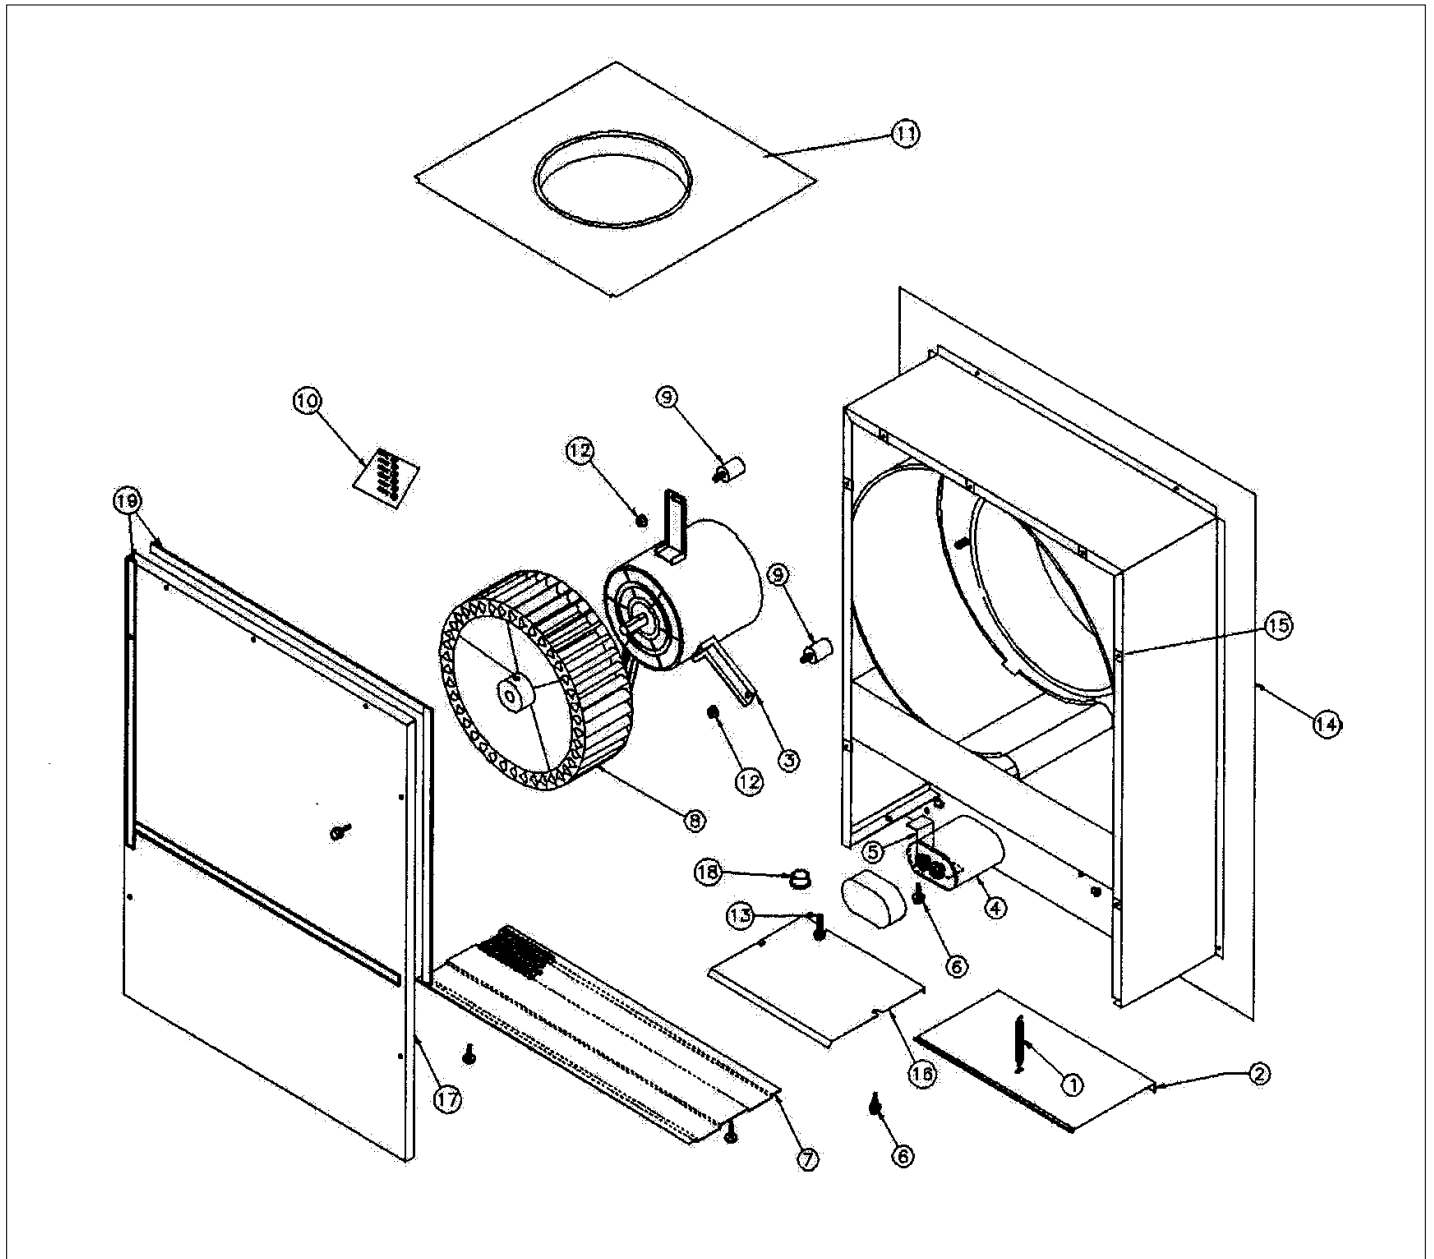

VEDV900

UNIT COMPONENTS	1
Appendix A:Pages Index	A
Appendix B:Parts Index	B

UNIT COMPONENTS

Item	Part No.	Name	Qty	Uom	NOTES
NI	PV300130	DAMPER EXT BLOWER VEDV900 97015515	1	EA	NO LONGER AVAILABLE
1	PV300030	DAMPER SPRING 99140145	1	EA	
2	PV300048	DAMPER	1	EA	
3	PV300054	MOTOR W/ CAPACITR VEV 900 597015691	1	EA	
4	PV300134	CAPACITOR VEDV900 97015519	1	EA	
5	PV300057	CAPACITOR CLAMP (S97015694)	1	EA	Not available online / Call for pricing and availability
6	PV300065	HEX SCREW, #8-16 X 3/8 (97015701)	1	EA	
7	PV300052	GRILLE (S97015690)	1	EA	
8	PV300024	BLOWER WHEEL VEV900 99020263	1	EA	
9	PV300129	ISOLATOR MOTOR MT VIDV900 99071525	1	EA	
10	PV300146	INSTALLATION HARDWARE	1	EA	
11	PV300147	PARTS BAG (DEV1200, VEV1200 ONLY)	1	EA	
12	PV300044	NUT WHIZ 1/4-20	1	EA	
13	PV300045	GROUND SCREW	1	EA	NO LONGER AVAILABLE
14	PV300047	AIR BOX ASSEMBLY	1	EA	
15	PV300049	SHEET METAL NUT, #18 U- TYPE	1	EA	NO LONGER AVAILABLE, Not available online / Call for pricing and availability
16	PV300056	WIRING BOX COVER 8901097	1	EA	NO LONGER AVAILABLE
17	PV300058	AIR BOX COVER	1	EA	
18	PV300062	HEYCO	1	EA	NO LONGER AVAILABLE
19	PV300063	FOAM SEAL	1	EA	
NI	N/A	Associated Models:	1	EA	
Not Shown	NOTE	VIPR101, VIPR161, VIPR181		EA	