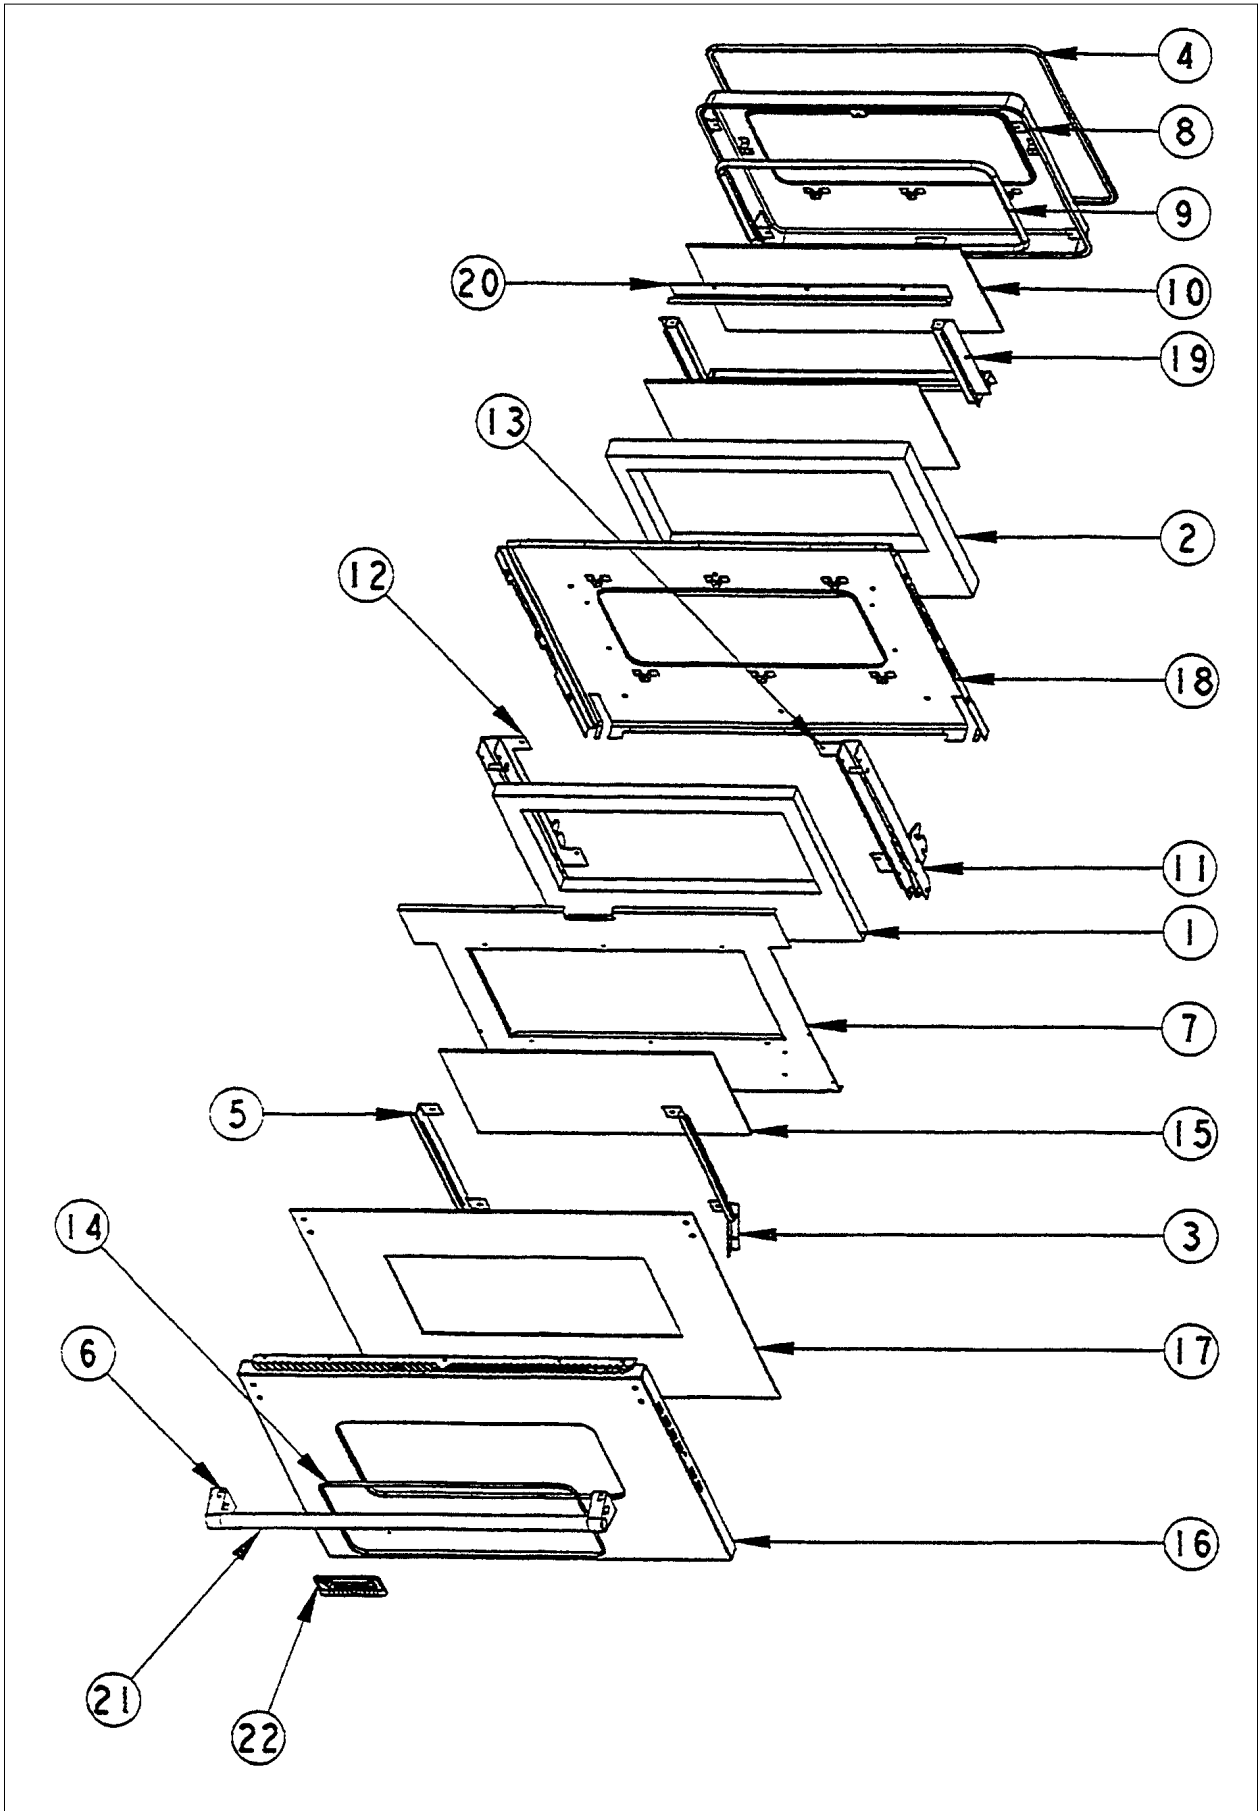

Item	Part No.	Name	Qty	Uom	NOTES
16	C9004327BU	UPPER OUTER DOOR PAN *BU*(27"OVEN)	1	EA	NO LONGER AVAILABLE, Not available online / Call for pricing and availability
16	C9004327CB	UPPER OUTER DOOR PAN *CB*(27"OVEN)	1	EA	NO LONGER AVAILABLE, Not available online / Call for pricing and availability
16	C9004327EP	UPPER OUTER DOOR PAN *EP*(27"OVEN)	1	EA	NO LONGER AVAILABLE, Not available online / Call for pricing and availability
16	C9004327FG	UPPER OUTER DOOR PAN *FG*(27"OVEN)	1	EA	NO LONGER AVAILABLE, Not available online / Call for pricing and availability
16	C9004327GG	UPPER OUTER DOOR PAN *GG*(27"OVEN)	1	EA	NO LONGER AVAILABLE, Not available online / Call for pricing and availability
16	C9004327LE	UPPER OUTER DOOR PAN *LE*(27"OVEN)	1	EA	NO LONGER AVAILABLE, Not available online / Call for pricing and availability
16	C9004327LN	UPPER OUTER DOOR PAN *LN*(27"OVEN)	1	EA	NO LONGER AVAILABLE, Not available online / Call for pricing and availability
16	C9004327MJ	UPPER OUTER DOOR PAN *MJ*(27"OVEN)	1	EA	NO LONGER AVAILABLE, Not available online / Call for pricing and availability
16	C9004327PL	UPPER OUTER DOOR PAN *PL*(27"OVEN)	1	EA	NO LONGER AVAILABLE, Not available online / Call for pricing and availability
16	C9004327SG	UPPER OUTER DOOR PAN *SG*(27"OVEN)	1	EA	NO LONGER AVAILABLE, Not available online / Call for pricing and availability
16	C9004327VB	UPPER OUTER DOOR PAN *VB*(27"OVEN)	1	EA	NO LONGER AVAILABLE, Not available online / Call for pricing and availability