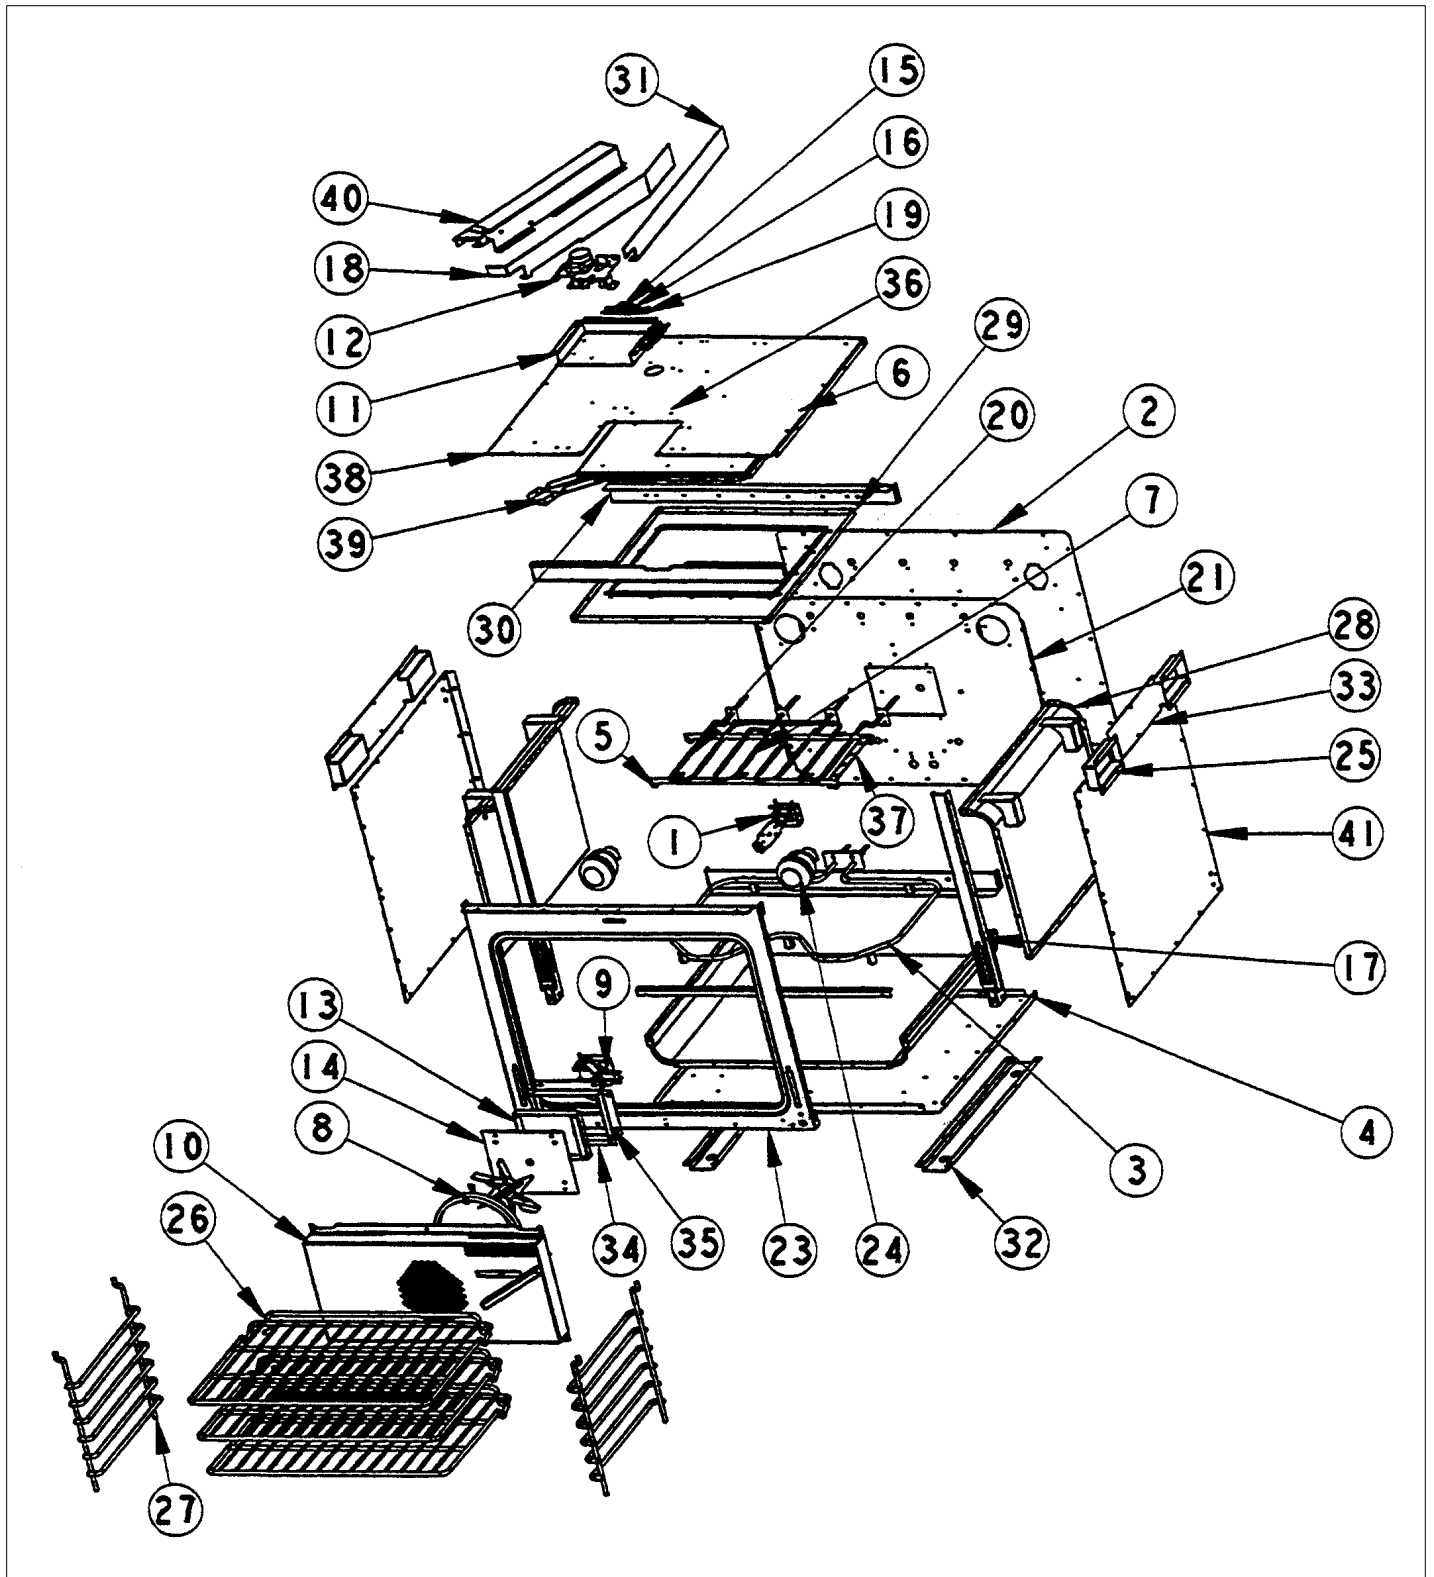

Item	Part No.	Name	Qty	Uom	NOTES
18	A2002920	LEFT AIR CHANNEL	1	EA	NO LONGER AVAILABLE, Not available online / Call for pricing and availability
19	A1002456	THERMO-DISC BRKT (VDSC)	1	EA	
20	PJ010002	BROIL ELEMENT(MAXI)-SIDE (VDSC)240V	1	EA	
21	E9104304	OVEN BACK (VESO176/DO276)	1	EA	NO LONGER AVAILABLE, Not available online / Call for pricing and availability
22	E9104303	OVEN BOTTOM (VEDO275/VESO175)	1	EA	NO LONGER AVAILABLE, Not available online / Call for pricing and availability
23	G9104301	OVEN FRONT FRAME ASSY (VESO176/276)	1	EA	NO LONGER AVAILABLE, Not available online / Call for pricing and availability
24	031449-000	LAMP, ASM	1	EA	
25	A2006088	OVEN MOUNTING BRACKET	1	EA	NO LONGER AVAILABLE
26	PB060048	OVEN RACK - 27"	1	EA	NO LONGER AVAILABLE
27	PB060030	RACK SUPT REPL PB060010	1	EA	
28	G9102736	OVEN SIDE ASSY (VDSC)	1	EA	NO LONGER AVAILABLE, Not available online / Call for pricing and availability
29	E9104302	OVEN TOP (VEDO276/VESO176)	1	EA	NO LONGER AVAILABLE, Not available online / Call for pricing and availability
30	A2004307	REAR OVEN SUPPORT (VESO176/DO276)	1	EA	NO LONGER AVAILABLE, Not available online / Call for pricing and availability
31	A2002921	RIGHT AIR CHANNEL	1	EA	NO LONGER AVAILABLE, Not available online / Call for pricing and availability