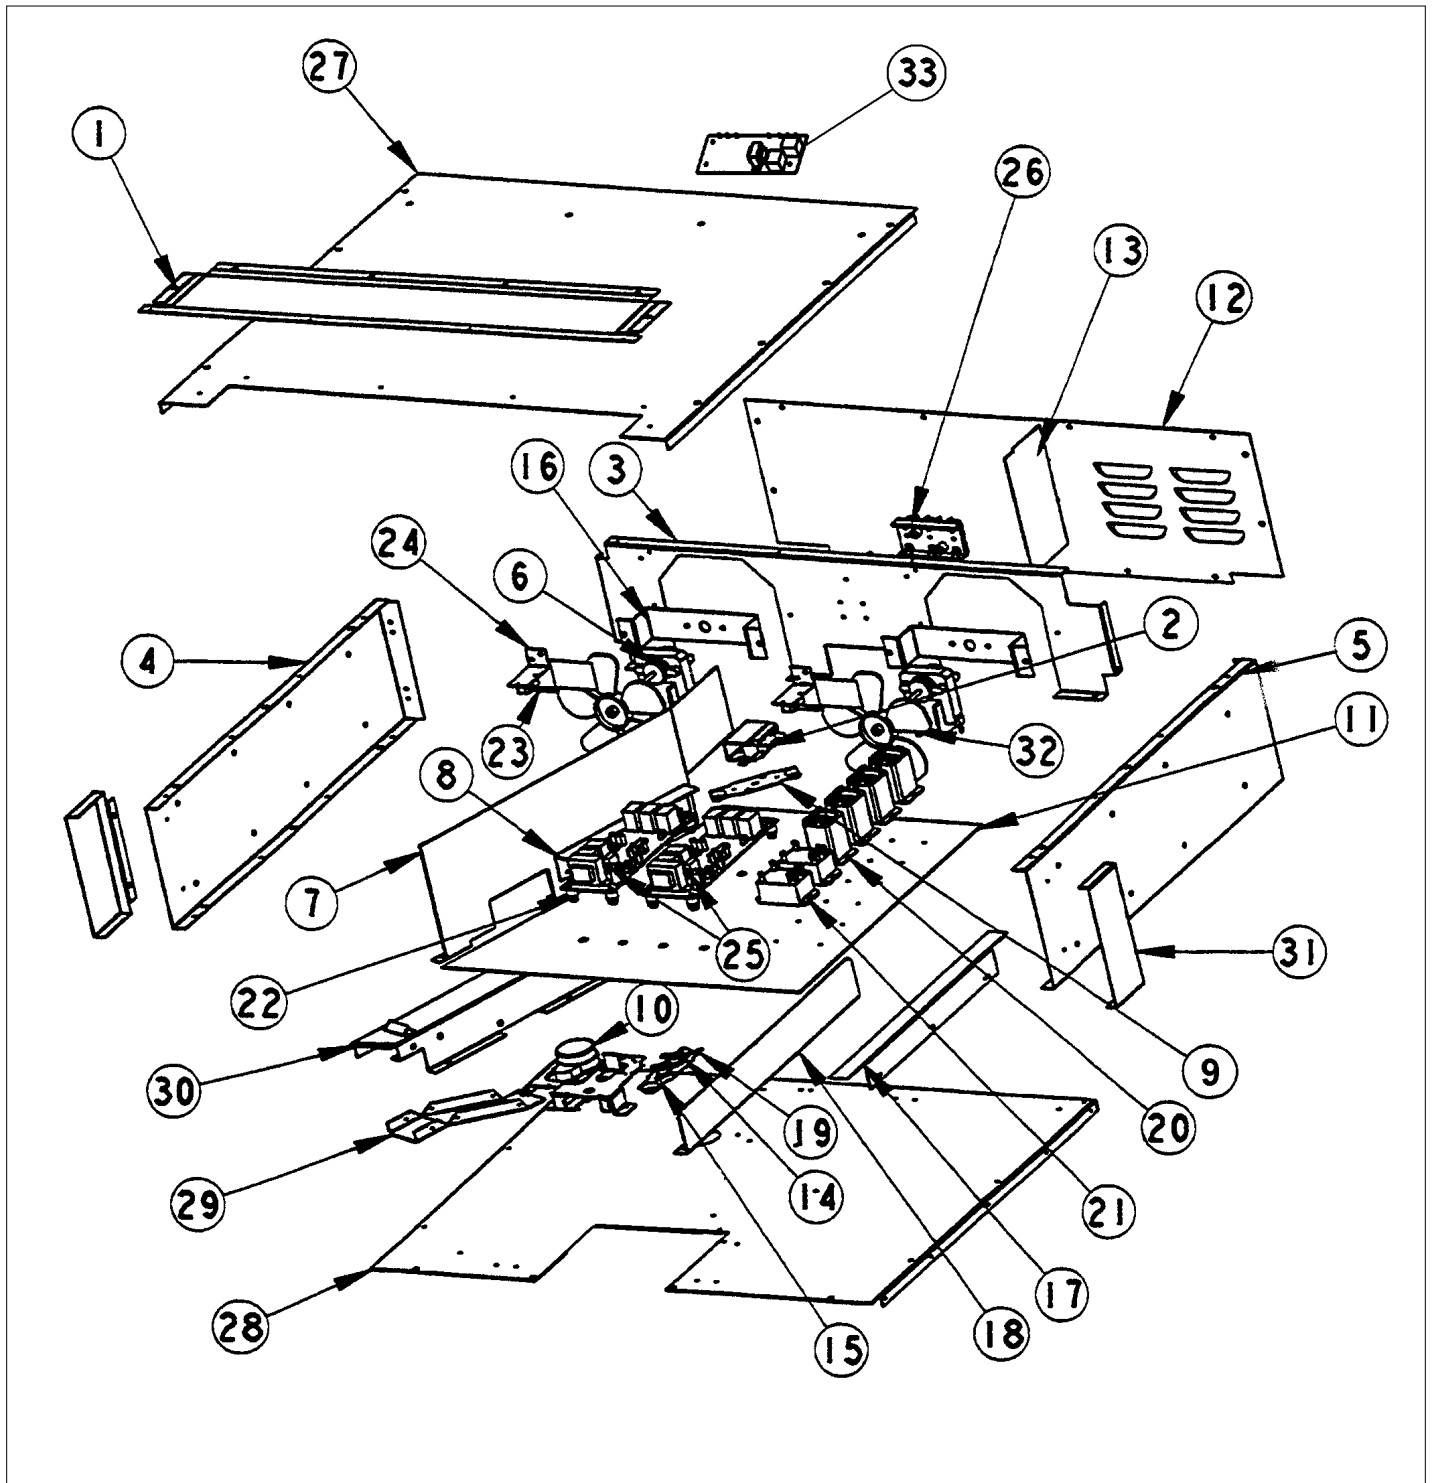

VEDO276

CABINET ASSY	1
CONTROL PANEL ASSY	2
DOOR ASSY	3
LOWER OVEN ASSY	4
UPPER OVEN ASSY	5
Appendix A:Pages Index	A
Appendix B:Parts Index	B

CABINET ASSY

Item	Part No.	Name	Qty	Uom	NOTES
1	E2004321	AIR VENT (27" OVEN)	1	EA	NO LONGER AVAILABLE, Not available online / Call for pricing and availability
2	PJ030002	AUTO RESET (SELF-CLEAN) VDSC	1	EA	
3	A2004310	CABINET BACK (VESO176/DO276)	1	EA	NO LONGER AVAILABLE, Not available online / Call for pricing and availability
4	A2002906	CABINET SIDE	1	EA	NO LONGER AVAILABLE, Not available online / Call for pricing and availability
5	A2002906	CABINET SIDE	1	EA	NO LONGER AVAILABLE, Not available online / Call for pricing and availability
6	PE110024	MOTOR FAN Y0042226	1	EA	NO LONGER AVAILABLE
7	A2002950	DIVIDER - VESO/VEDO	1	EA	NO LONGER AVAILABLE, Not available online / Call for pricing and availability
8	A2002956	FLOOR BRACE - VEDO205/VESO105	1	EA	NO LONGER AVAILABLE, Not available online / Call for pricing and availability
9	A1002456	THERMO-DISC BRKT (VDSC)	1	EA	
10	PE050112	DOOR LATCH	1	EA	
11	A2004312	FALSE FLOOR - 27" (VESO176/DO276)	1	EA	NO LONGER AVAILABLE, Not available online / Call for pricing and availability
12	A1004319	FAN COVER (VEDO276)	1	EA	NO LONGER AVAILABLE, Not available online / Call for pricing and availability
13	A2002948	FAN DIVIDER - VESO/VEDO	1	EA	NO LONGER AVAILABLE, Not available online / Call for pricing and availability
14	PJ030005	SWITCH (HIGH-LIMIT) VDSC	1	EA	