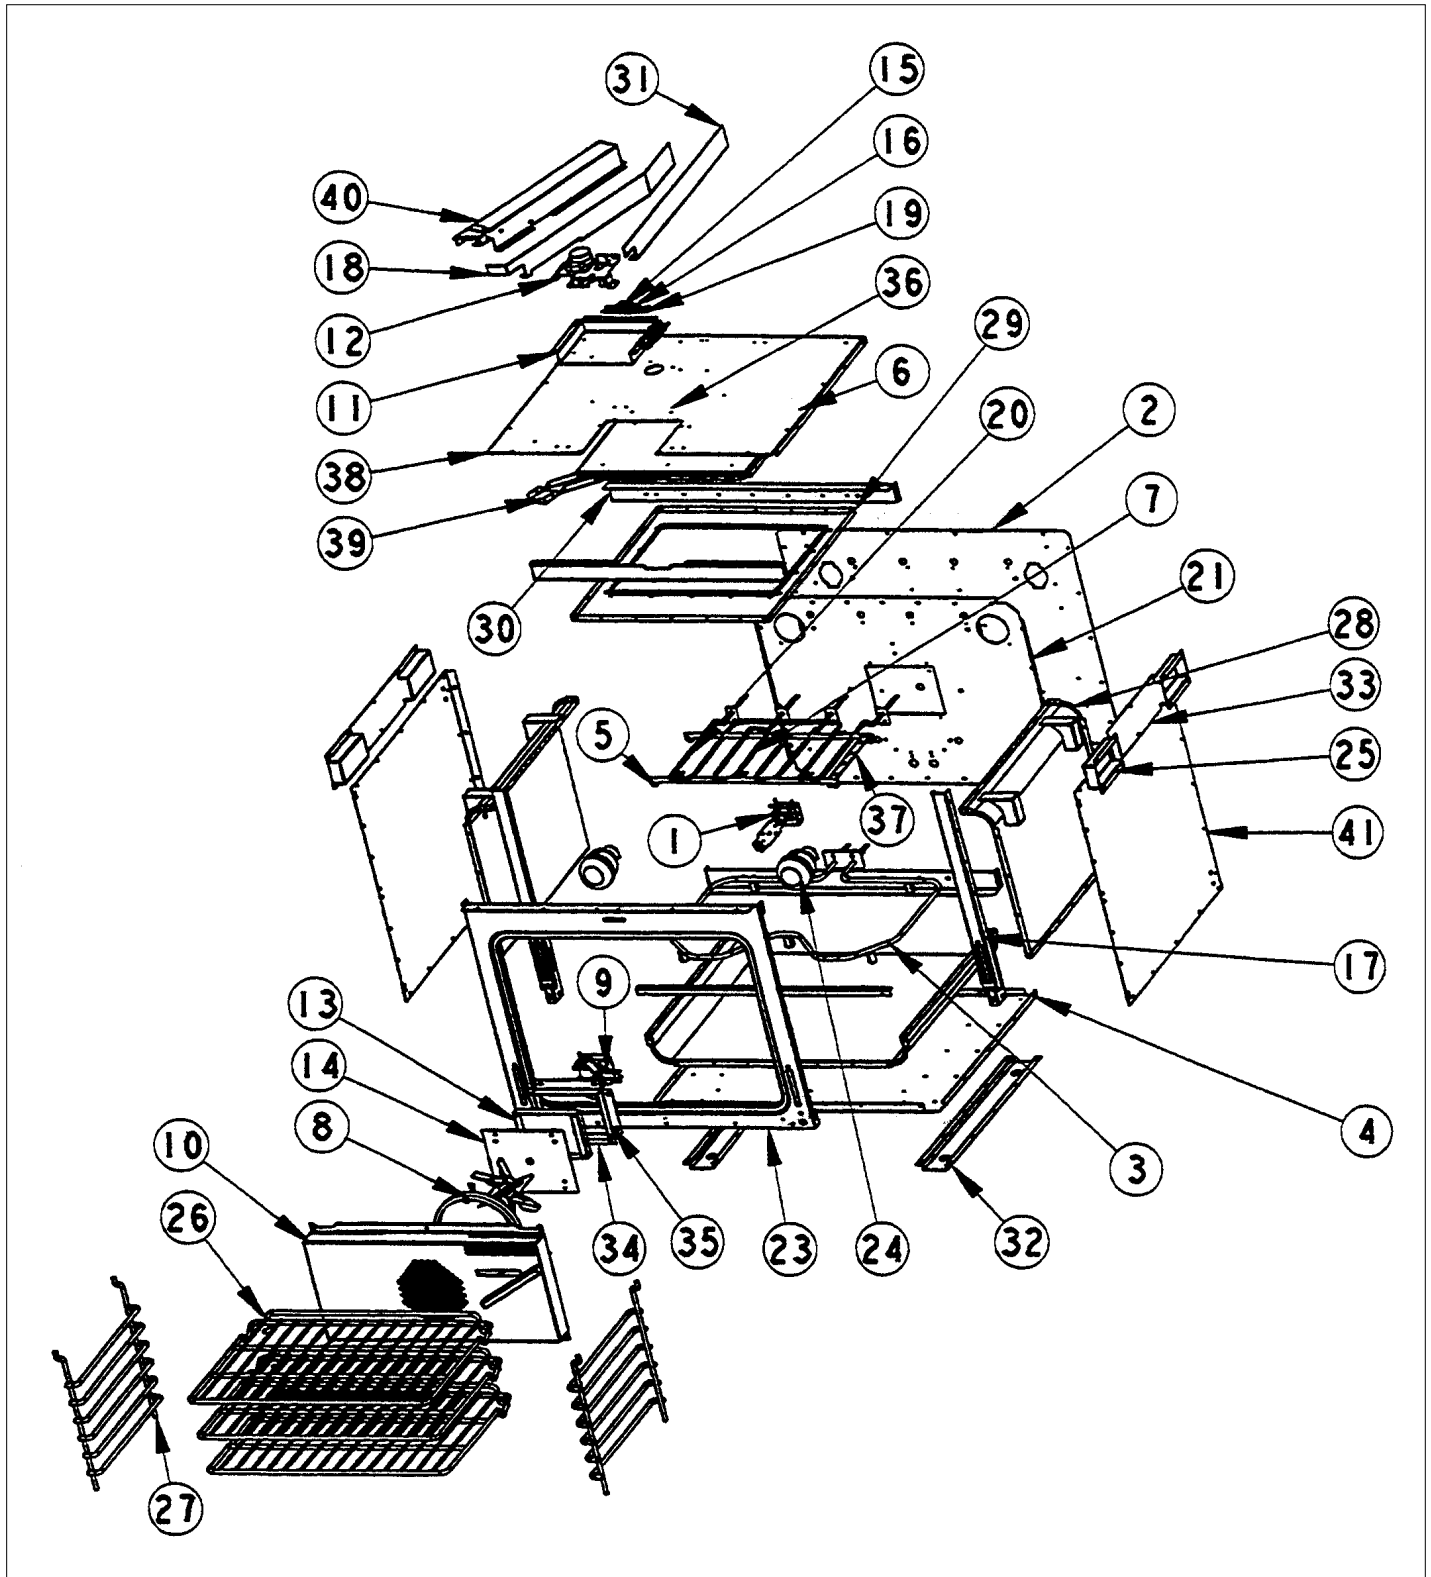

LOWER OVEN ASSY

Item	Part No.	Name	Qty	Uom	NOTES
1	PJ030002	AUTO RESET (SELF-CLEAN) VDSC	1	EA	
2	A1004305	BACK INSULATION RETAINER(27"OVEN)	1	EA	NO LONGER AVAILABLE, Not available online / Call for pricing and availability
3	PJ010012	BAKE ELEMENT (VESO176/VEDO276)240V	1	EA	
4	A2004306	BOTTOM INSULATION RETAINER(27"OVEN)	1	EA	NO LONGER AVAILABLE, Not available online / Call for pricing and availability
5	B2004315	BROIL ELEMENT BRKT (VESO176/DO276)	1	EA	NO LONGER AVAILABLE, Not available online / Call for pricing and availability
6	B2004311	BROILER TOP (27") (VESO176/DO276)	1	EA	NO LONGER AVAILABLE
7	PJ010001	BROIL ELEMENT 240V	1	EA	
8	PJ010003	CONVECTION ELEMENT (VDSC) 240V	1	EA	
9	PE050005	CONVECTION FAN ASSY	1	EA	
10	E9104309	CONVECTION FAN COVER	1	EA	NO LONGER AVAILABLE
11	A2002168	DOOR LATCH BRKT (VDSC)	1	EA	
12	PE050053	DR LATCH REPL PE050020	1	EA	
Not Shown	NOTE	(Before 10/1/02)		EA	
12	PE050112	DOOR LATCH	1	EA	
Not Shown	NOTE	(On or After 10/1/02)		EA	
13	A2002595	CONVECTION FAN BOX (VDSC)	1	EA	
14	A1002596	CONVECTION FAN COVER (VDSC)	1	EA	
15	PE050059	HI-LIMIT SWITCH	1	EA	
16	PJ030006	SWITCH (COOLING FAN)	1	EA	
17	PC020016	HINGE RECEIVER (VEDO/VEDO)	1	EA