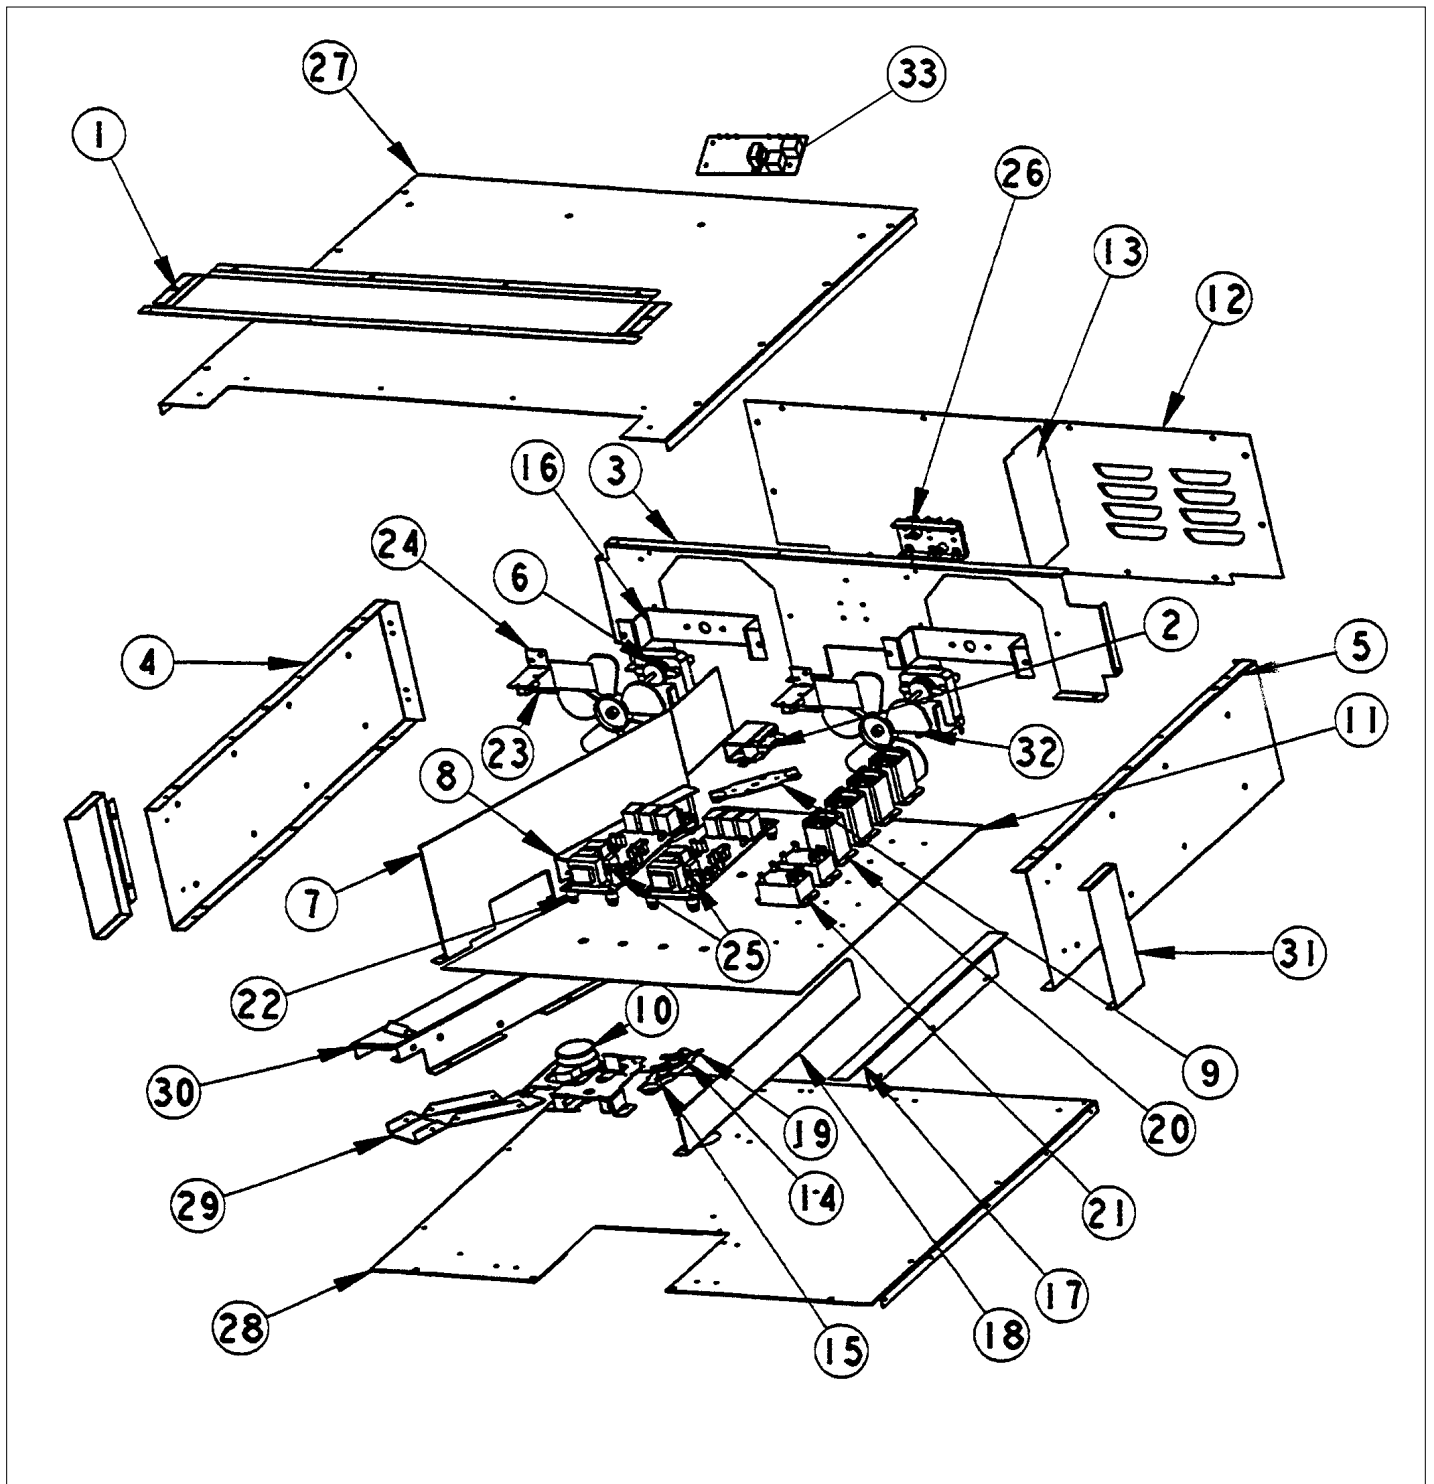

VEDO276

CABINET ASSY	1
CONTROL PANEL ASSY	2
DOOR ASSY	3
LOWER OVEN ASSY	4
UPPER OVEN ASSY	5
Appendix A:Pages Index	A
Appendix B:Parts Index	B

CABINET ASSY

Item	Part No.	Name	Qty	Uom	NOTES
1	E2004321	AIR VENT (27" OVEN)	1	EA	NO LONGER AVAILABLE, Not available online / Call for pricing and availability
2	PJ030002	AUTO RESET (SELF-CLEAN) VDSC	1	EA	
3	A2004310	CABINET BACK (VESO176/DO276)	1	EA	NO LONGER AVAILABLE, Not available online / Call for pricing and availability
4	A2002906	CABINET SIDE	1	EA	NO LONGER AVAILABLE, Not available online / Call for pricing and availability
5	A2002906	CABINET SIDE	1	EA	NO LONGER AVAILABLE, Not available online / Call for pricing and availability
6	PE110024	MOTOR FAN Y0042226	1	EA	NO LONGER AVAILABLE
7	A2002950	DIVIDER - VESO/VEDO	1	EA	NO LONGER AVAILABLE, Not available online / Call for pricing and availability
8	A2002956	FLOOR BRACE - VEDO205/VESO105	1	EA	NO LONGER AVAILABLE, Not available online / Call for pricing and availability
9	A1002456	THERMO-DISC BRKT (VDSC)	1	EA	
10	PE050112	DOOR LATCH	1	EA	
11	A2004312	FALSE FLOOR - 27" (VESO176/DO276)	1	EA	NO LONGER AVAILABLE, Not available online / Call for pricing and availability
12	A1004319	FAN COVER (VEDO276)	1	EA	NO LONGER AVAILABLE, Not available online / Call for pricing and availability
13	A2002948	FAN DIVIDER - VESO/VEDO	1	EA	NO LONGER AVAILABLE, Not available online / Call for pricing and availability
14	PJ030005	SWITCH (HIGH-LIMIT) VDSC	1	EA	