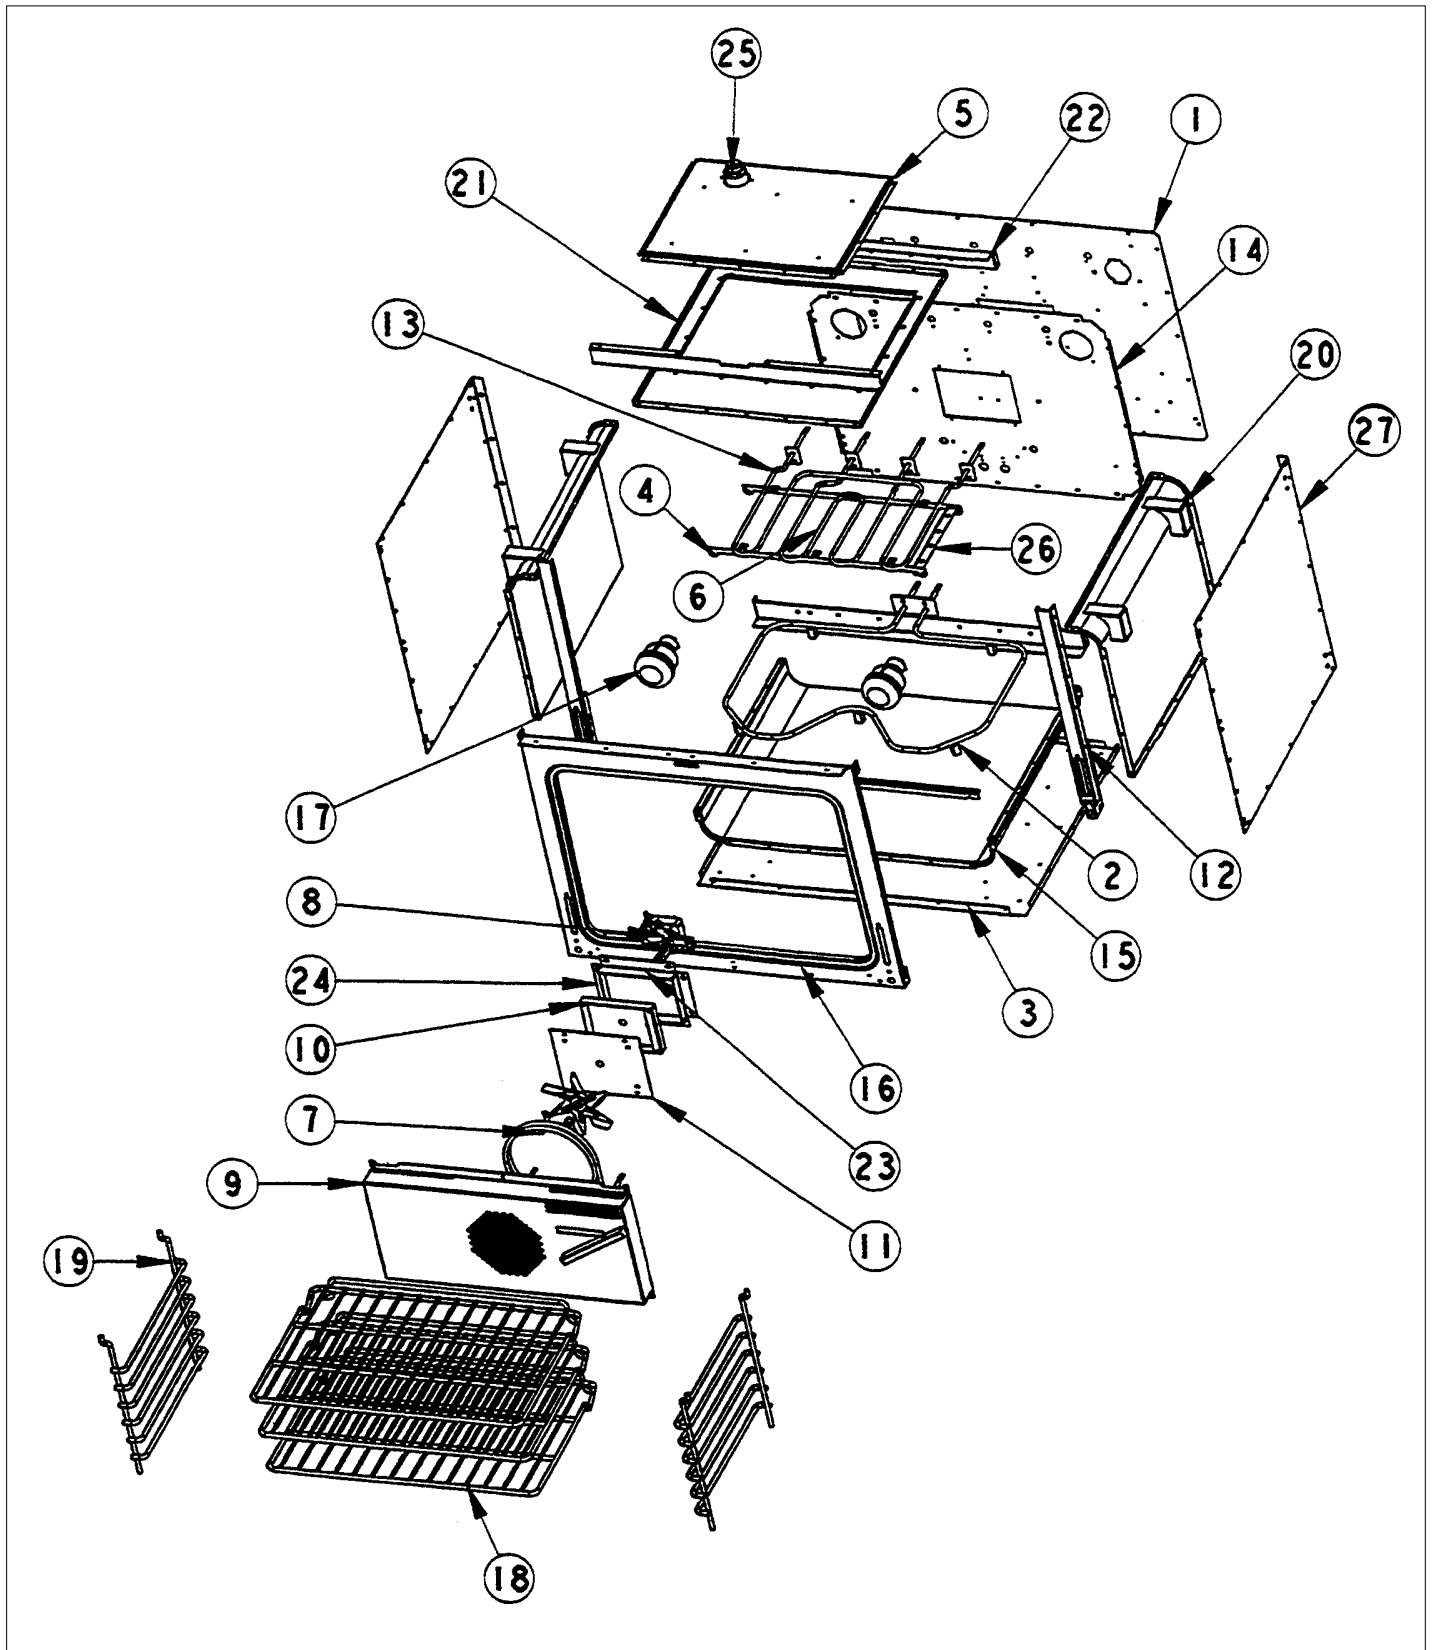

Item	Part No.	Name	Qty	Uom	NOTES
18	PB060048	OVEN RACK - 27"	1	EA	NO LONGER AVAILABLE
19	PB060030	RACK SUPT REPL PB060010	1	EA	
20	G9102736	OVEN SIDE ASSY (VDSC)	1	EA	NO LONGER AVAILABLE, Not available online / Call for pricing and availability
21	E9104302	OVEN TOP (VEDO276/VESO176)	1	EA	NO LONGER AVAILABLE, Not available online / Call for pricing and availability
22	A2004307	REAR OVEN SUPPORT (VESO176/DO276)	1	EA	NO LONGER AVAILABLE, Not available online / Call for pricing and availability
23	A2008467	INSULATION SHIELD	1	EA	
24	A2001746	SIDE FAN SHIELD	1	EA	Not available online / Call for pricing and availability
25	PM010014	SMOKE ELIMINATOR (VDSC)	1	EA	
26	B2002489	THERMAL BULB SHIELD (VDSC)	1	EA	
27	A2002904	SIDE INSULATION RETAINER	1	EA	NO LONGER AVAILABLE, Not available online / Call for pricing and availability
NI	PB020071	CONDUIT - FLEXIBLE (48")	1	EA	
NI	B1007913	HINGE CLIP (DESIGNER TIME PIECE)	2	EA