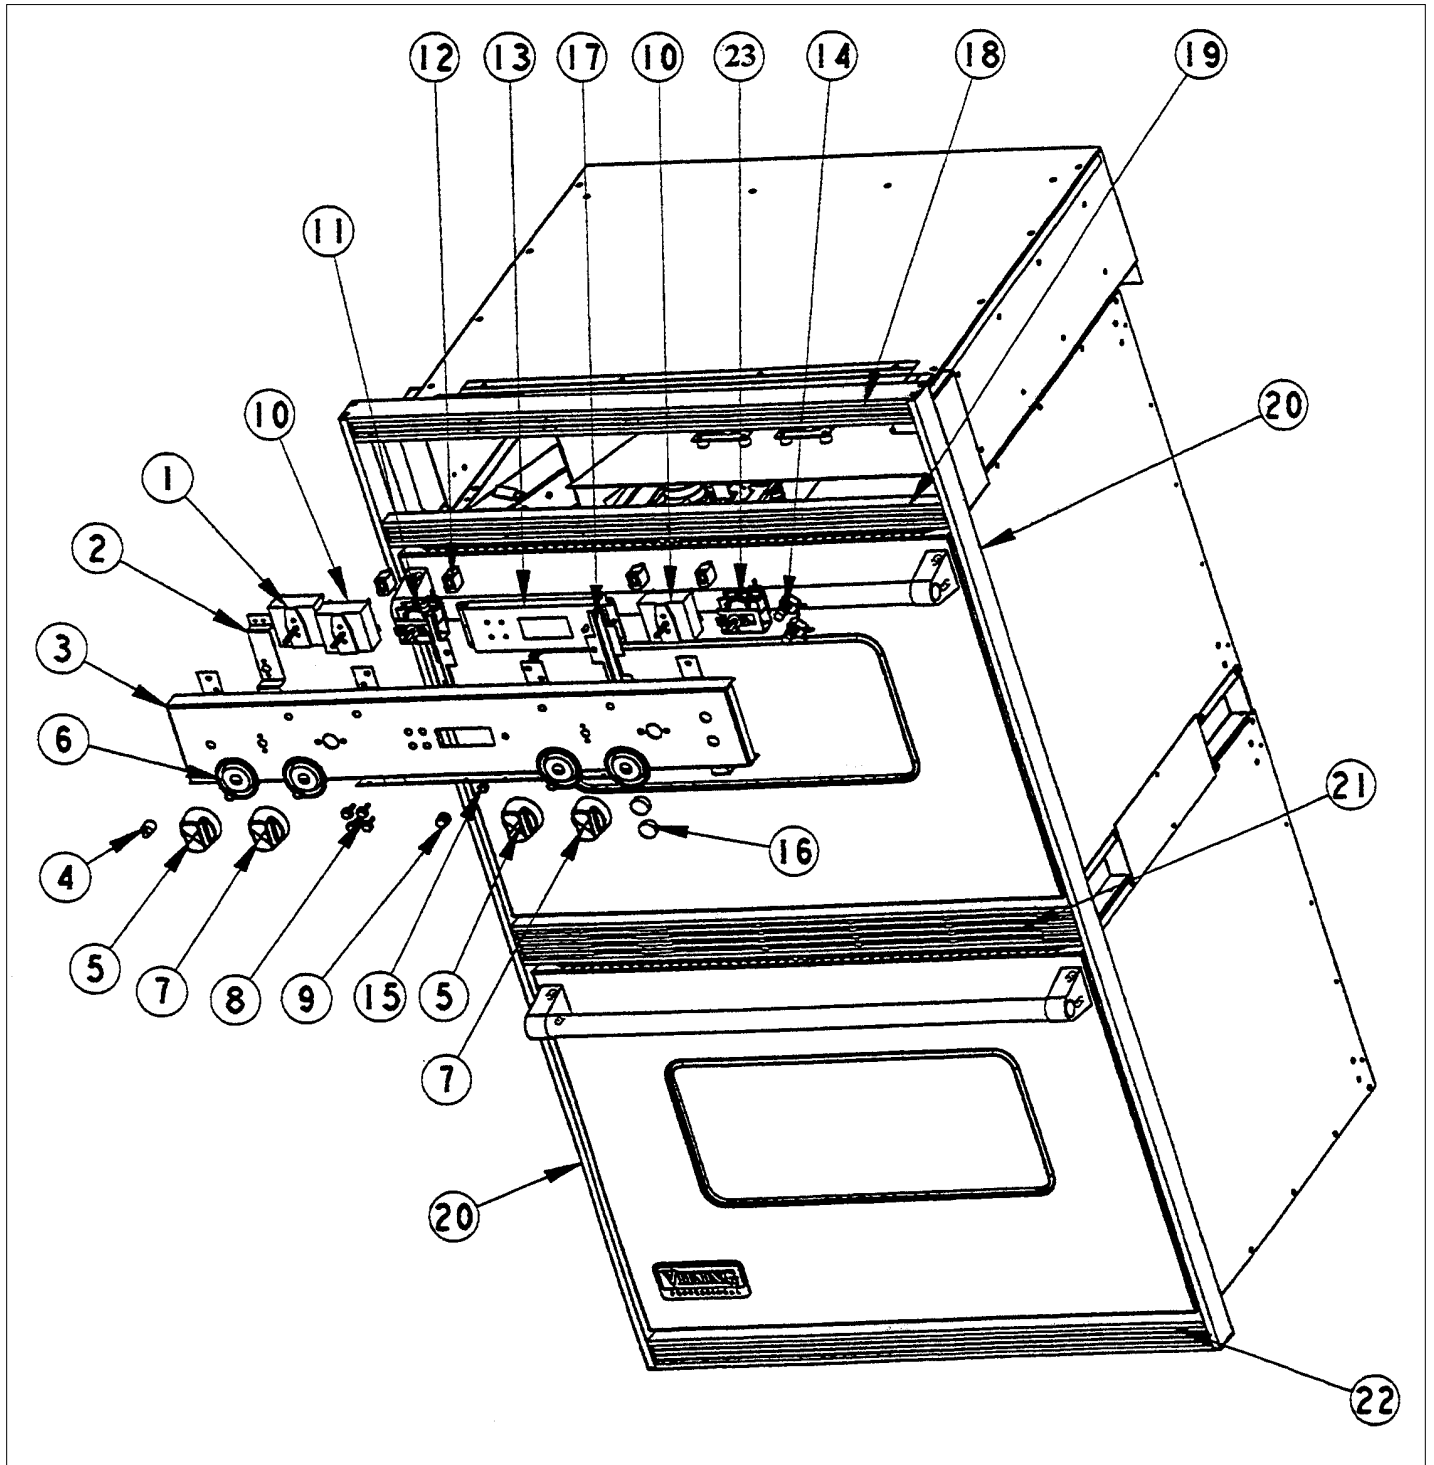

Item	Part No.	Name	Qty	Uom	NOTES
Comments for Part Num. PJ030003 boltz on Nov 21, 2017 See Bulletin 2005-03 Reply by steves@bendbroadband.com on Apr 10, 2018 what bulletin? bulletin should linked here. Reply by bradleysapplianceservice@shaw.ca on Sep 27, 2018 If you have access to Documoto then all you have to do is either run the part number PJ030003 or service bulletin number 2005-03AS in the main search field and all your answer will be there. It's Simple.					
12	PE050024	OVEN IND. LIGHT (LIGHT HOUSING)	1	EA	
Comments for Part Num. PE050024 haarnink@vikingrange.com on Jan 14, 2019 please not that the indicator light is now part 043135-000 but needs the Jumper harness 051443-000. and second option there are units in the field with a 230V indicator light part number 036566-000. please check this for all "E" module ranges/Tops					
13	PE050049	CLOCK/TIMER(ROBERTSHAW# 100-00550-01	1	EA	NO LONGER AVAILABLE
14	PE050019	OVEN LIGHT SWITCH (VGSO166) 90-DEG.	1	EA	
15	PE050023	OVEN IND. LIGHT (LENS & BEZEL)	1	EA	
16	PB010163	OVEN LIGHT SWITCH KNOB *BK* (VESO/D	1	EA	
Not Shown	PB010164	OVEN LIGHT SWITCH KNOB *WH* (VESO/D	1	EA	
17	A2004335	CLOCK MOUNTING BRKT (VESO176/DO276)	1	EA	NO LONGER AVAILABLE
18	PE040085	TOP EXTRUSION (27"VESO/DO)	1	EA	NO LONGER AVAILABLE
19	PE040088	LOWER CTRL PANEL EXT. (27"VESO/DO)	1	EA	
20	PE040069	SIDE TRIM-EXTRUDED (VEDO205)	1	EA	NO LONGER AVAILABLE
21	PE040087	CENTER EXTRUSION (27" VESO/DO)	1	EA	
22	PE040086	BOTTOM EXTRUSION (27" VESO/DO)	1	EA	NO LONGER AVAILABLE
23	PJ030012	THERMOSTAT (SELF-CLEAN) VESO/VEDO	1	EA	See Bulletin 2005-03