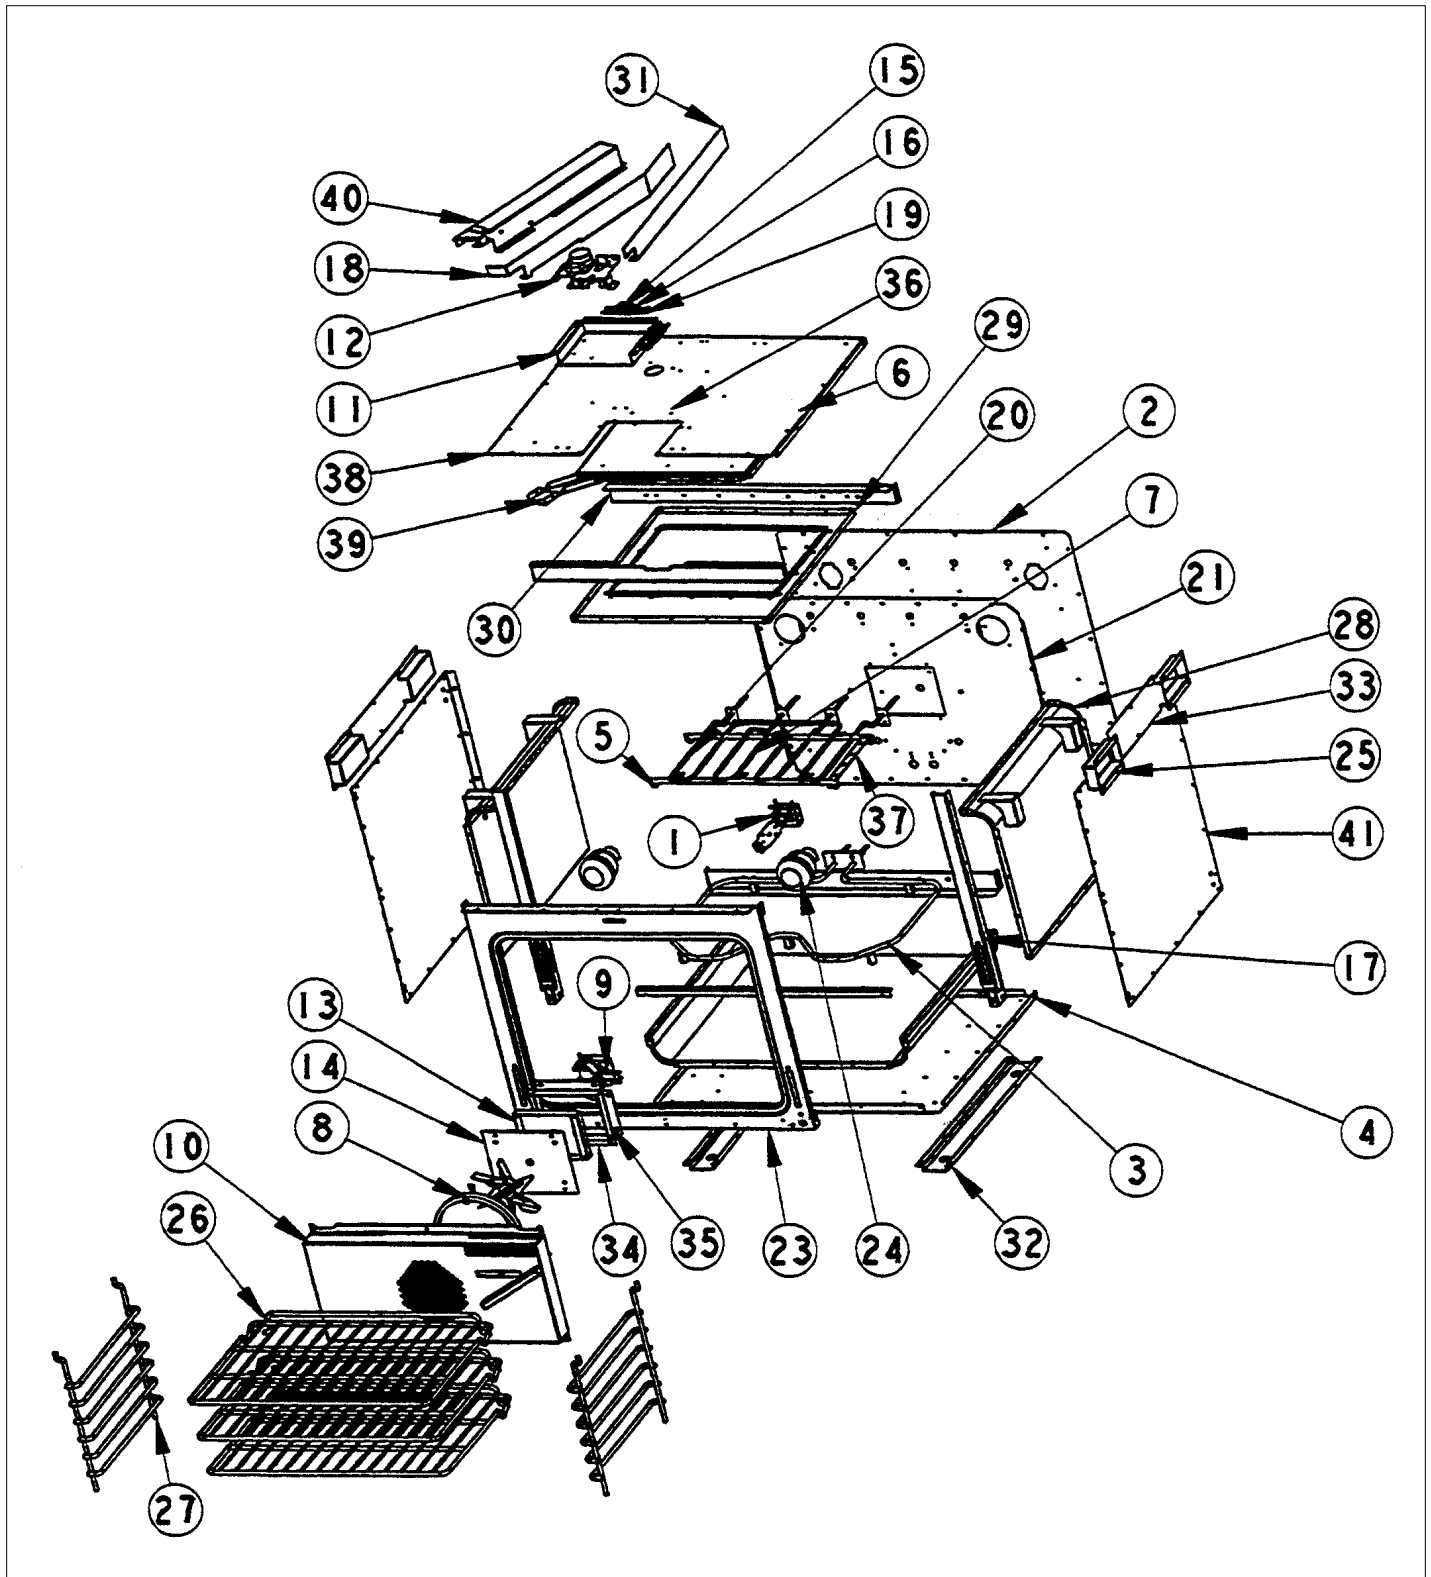

Item	Part No.	Name	Qty	Uom	NOTES
32	A2002902	RUNNER	1	EA	NO LONGER AVAILABLE, Not available online / Call for pricing and availability
33	A1002953	SIDE COVER - VESO/VEDO	1	EA	NO LONGER AVAILABLE, Not available online / Call for pricing and availability
34	A2008467	INSULATION SHIELD	1	EA	
35	A2001746	SIDE FAN SHIELD	1	EA	Not available online / Call for pricing and availability
36	PM010014	SMOKE ELIMINATOR (VDSC)	1	EA	
37	B2002489	THERMAL BULB SHIELD (VDSC)	1	EA	
38	A2004308	TOP INSULATION RETAINER (27" OVEN)	1	EA	NO LONGER AVAILABLE, Not available online / Call for pricing and availability
39	A2002909	VENT BTM	1	EA	NO LONGER AVAILABLE
40	A2002910	VENT TOP	1	EA	NO LONGER AVAILABLE
41	A2002904	SIDE INSULATION RETAINER	1	EA	NO LONGER AVAILABLE, Not available online / Call for pricing and availability
NI	B1007913	HINGE CLIP (DESIGNER TIME PIECE)	2	EA