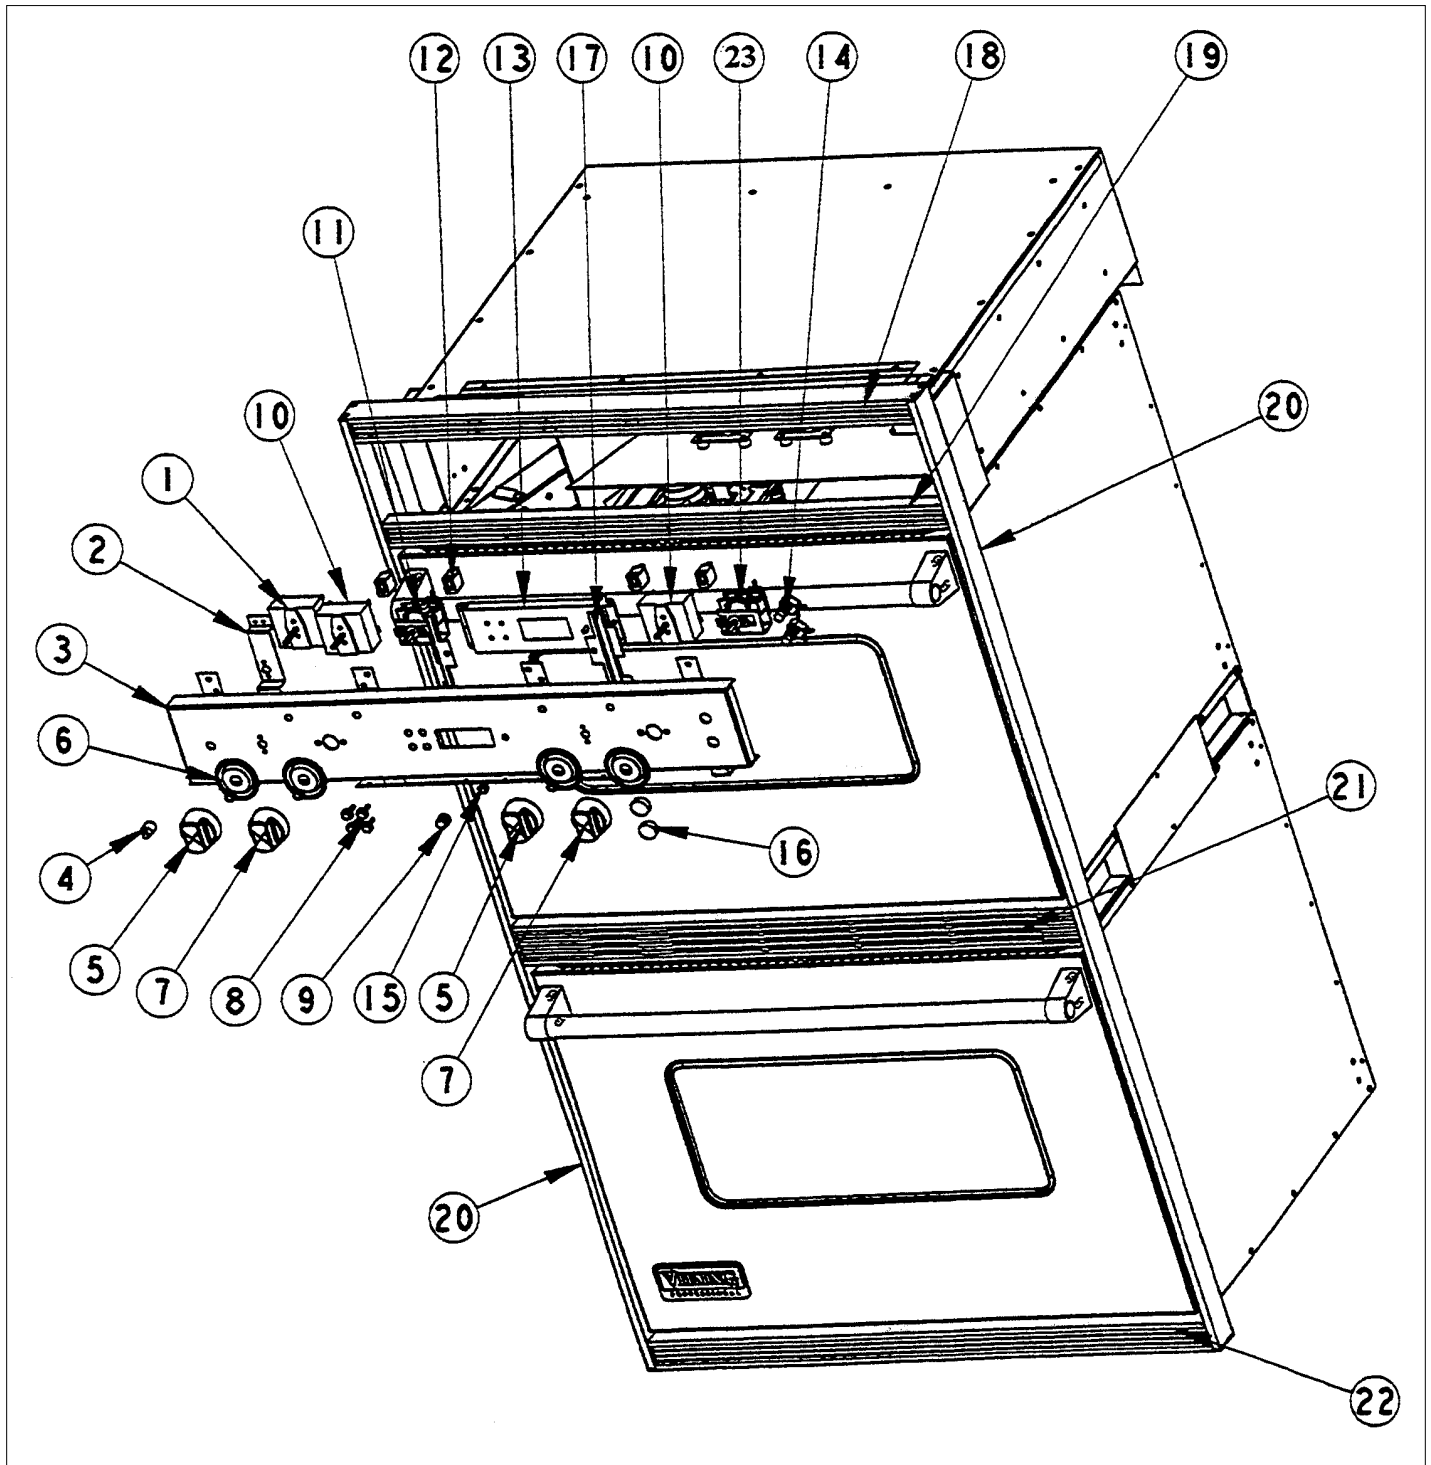

CONTROL PANEL ASSY

Item	Part No.	Name	Qty	Uom	NOTES
1	PJ030010	SELECTOR SWITCH (3-POSITION)VEDO205	1	EA	
2	A2004336	MANUAL TIME BRKT (VESO176/DO276)	1	EA	NO LONGER AVAILABLE, Not available online / Call for pricing and availability
3	B9204325	CTRL REPL B2004325	1	EA	
Not Shown	C9204325BK	CTRL PAN (VEDO276) *BK*	1	EA	NO LONGER AVAILABLE
Not Shown	C9204325WH	CTRL PAN (VEDO276) *WH*	1	EA	NO LONGER AVAILABLE
4	PB010181	TIME MANUAL KNOB *BK* (27" OVEN) - NLA	1	EA	
Not Shown	PB010182	TIME MANUAL KNOB *WH* (27" OVEN) - NLA	1	EA	
5	PB010148	SELECTOR KNOB-*BK* (30"DOUBLE OVEN	1	EA	
Not Shown	PB010149	SELECTOR KNOB-*WH* (30" B-IN OVEN)	1	EA	
6	PB010152	Bezel - SS	1	EA	
Not Shown	PB010153	Bezel - BR	1	EA	
7	PB010150	T/STAT KNOB-*BK* (30" B-IN OVEN)	1	EA	
Not Shown	PB010151	T/STAT KNOB-*WH* (30" B-IN OVEN)	1	EA	
8	PB010185BK	CLOCK BUTTON *BK* (VESO/VEDO)	4	EA	NO LONGER AVAILABLE
Not Shown	PB010185WH	CLOCK SET BUTTONS - WH	4	EA	Not available online / Call for pricing and availability
9	PB010184BK	CLOCK SET KNOB *BK* (VESO/VEDO) - NLA	1	EA	
PB010184WH	PB010184	CLOCK SET KNOB - WH	1	EA	
10	PJ030001	SELECTOR SWITCH (8-POSITION) VDSC	1	EA	
11	PJ030003	THERMOSTAT (SELF CLEAN) VDSC	1	EA