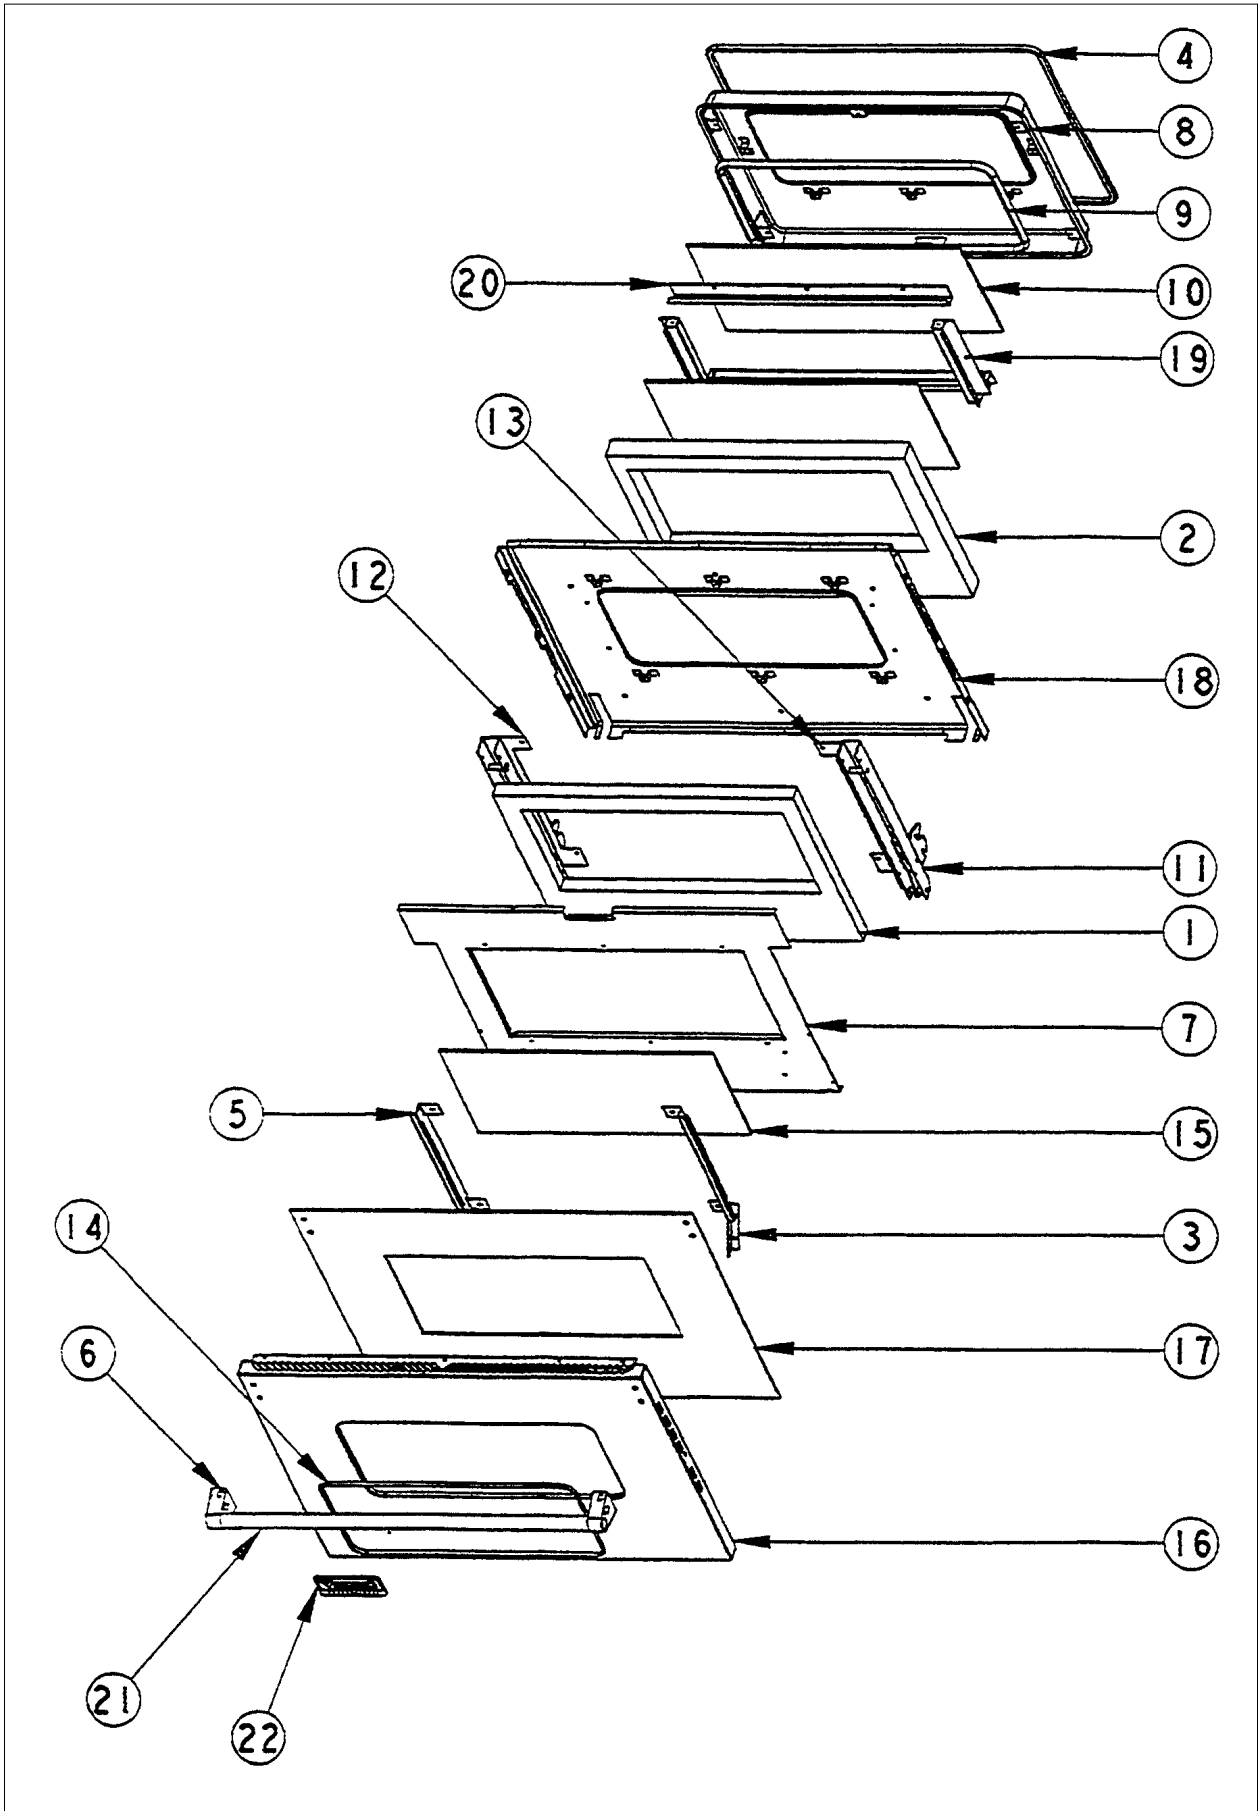

Item	Part No.	Name	Qty	Uom	NOTES
16	C9004326PL	OUTER DOOR PAN *PL* (27"OVEN)	1	EA	NO LONGER AVAILABLE, Not available online / Call for pricing and availability
16	C9004326SG	OUTER DOOR PAN *SG* (27"OVEN)	1	EA	NO LONGER AVAILABLE
16	C9004326VB	OUTER DOOR PAN *VB* (27"OVEN)	1	EA	NO LONGER AVAILABLE, Not available online / Call for pricing and availability
16	C9004326WH	OUTER DOOR PAN *WH* (27"OVEN)	1	EA	NO LONGER AVAILABLE
17	J1004330	DOOR HEAT SINK (VESO176/DO276)	1	EA	
18	G50010124	VESO176/VEDO276 DR LINER SVC-KIT	1	EA	
19	E9102179	WINDOW LINER-SIDE (VDSC)	1	EA	
20	E9104331	WINDOW LINER- TOP/BTM(VESO176/DO276)	1	EA	
21	PE030074	DOOR HANDLE SS (27" WALL OVEN)	1	EA	
21	PE030075	DOOR HANDLE BR (27" WALL OVEN)	1	EA	Not available online / Call for pricing and availability
22	PE010016	LOGO (ALL RANGES) *BK/CHR 307997W	1	EA	
22	PE010017	LOGO (VGSO,VEDO,VGDO,VUD) *WH/CHR	1	EA	
22	PE010079	4.5" LOGO/VIKING PROF *BK/BR	1	EA	
22	PE010080	4.5" LOGO/VIKING PROF *WH/BR	1	EA	
NI	B1009167	HINGE CLIP	1	EA	
NI	G3204337AL	UPPER DR ASSY *AL* (VEDO276)	1	EA	NO LONGER AVAILABLE, Not available online / Call for pricing and availability
NI	G3204337ALBR	UPPER DR ASSY *AL/BR* (VEDO276)	1	EA	NO LONGER AVAILABLE, Not available online / Call for pricing and availability