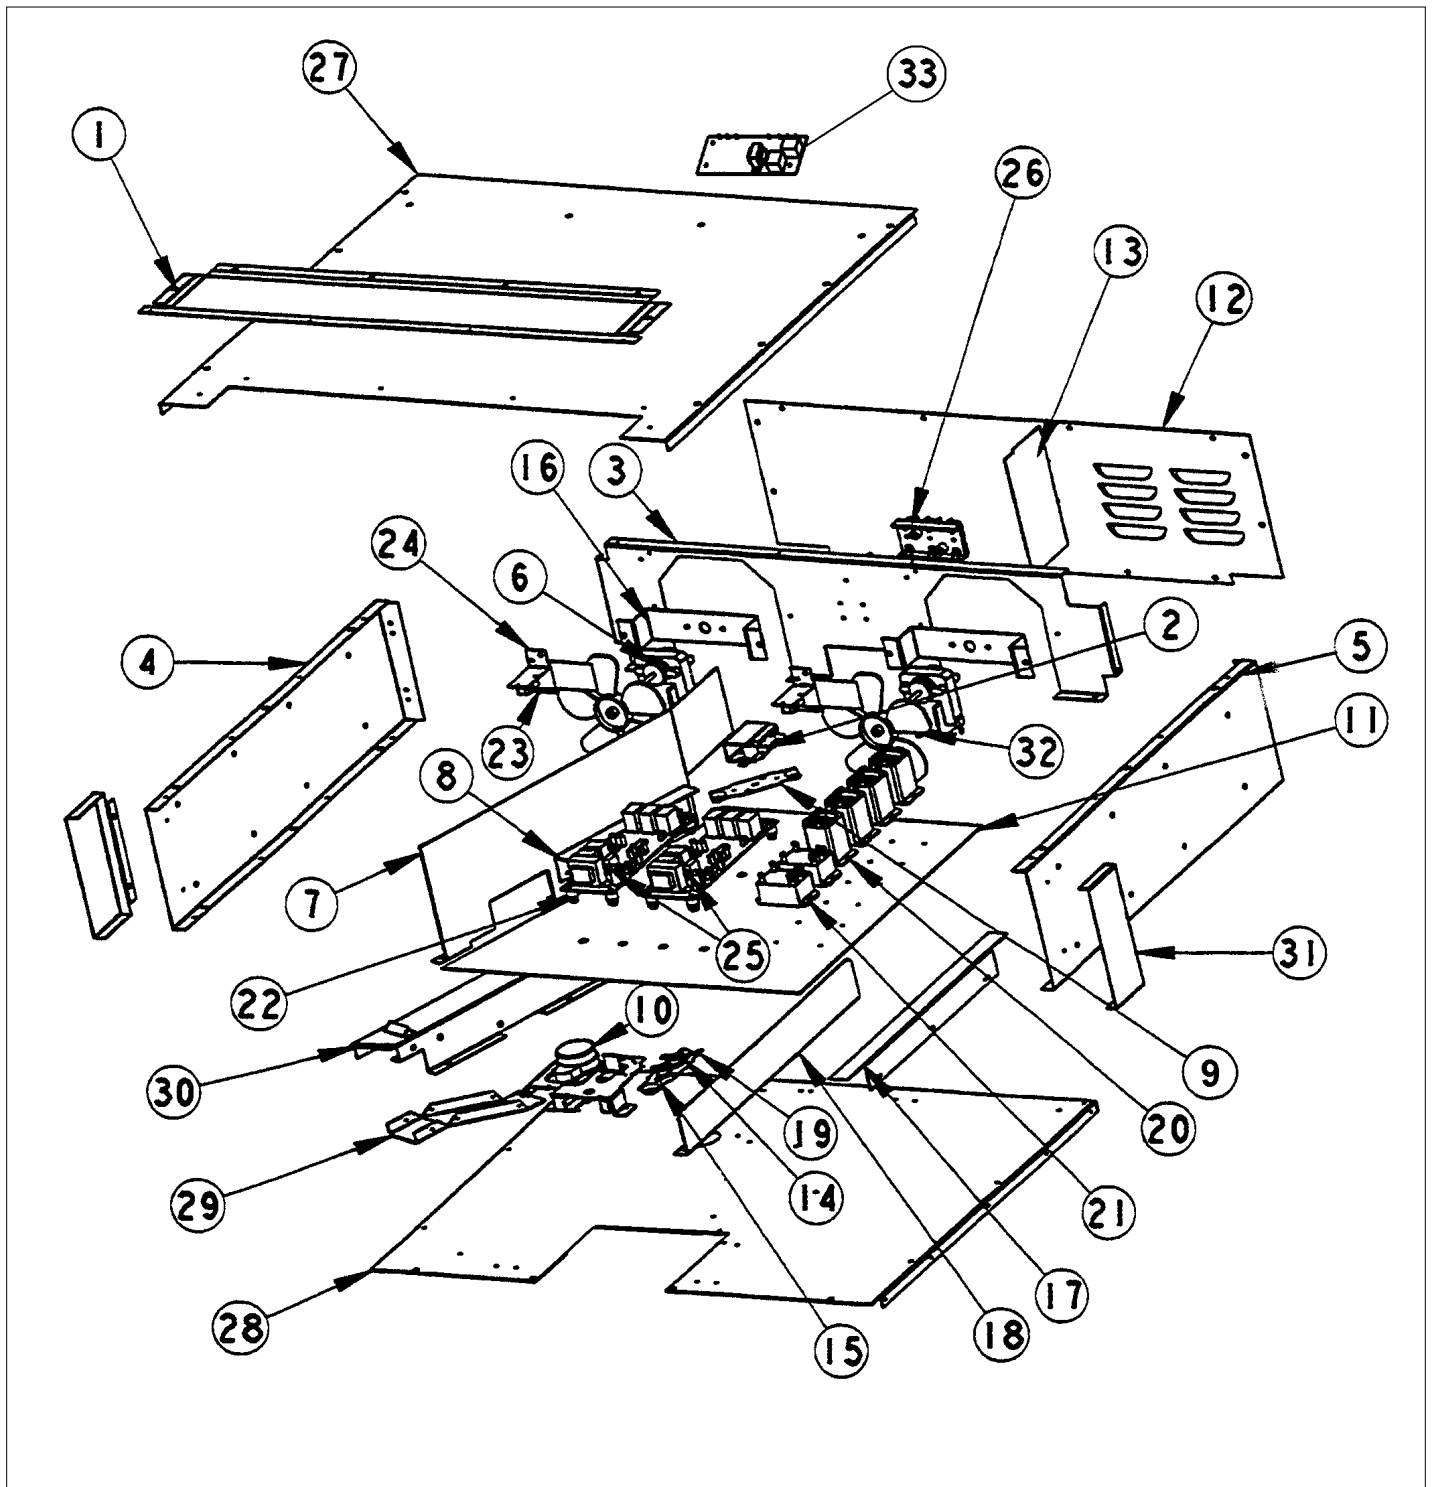

Item	Part No.	Name	Qty	Uom	NOTES
15	PJ030006	SWITCH (COOLING FAN)	1	EA	
16	A2002911	FAN MTG BRKT	1	EA	NO LONGER AVAILABLE
17	A2002952	FLOOR BRACE - VESO/VEDO	1	EA	NO LONGER AVAILABLE, Not available online / Call for pricing and availability
18	A2002951	FLOOR SUPT - VESO/VEDO	1	EA	NO LONGER AVAILABLE, Not available online / Call for pricing and availability
19	A2007442	HIGH LIMIT SWITCH BRACKET	1	EA	
20	PM010029	RELAY (DOUBLE POLE-DOUBLE THROW)TEM	1	EA	
21	PM010129	RELAY	1	EA	
22	PD030033	GROMMET NUT-ROUND HD. #8 X .500DIA.	1	EA	
23	PE050001	TERMINAL BOARD	1	EA	
24	PE070246	20 WATT 100 OHM RESISTOR	1	EA	
25	PE070148	SELF-CLEAN BOARD/TIMER (VDSC)	1	EA	
26	PE070147	TERMINAL BLOCK (VDSC)	1	EA	
27	A2004318	TOP COVER (VESO176/DO276)	1	EA	NO LONGER AVAILABLE, Not available online / Call for pricing and availability
28	G3008412	TOP INSULATION RETAINER ASSY.	1	EA	Not available online / Call for pricing and availability
29	A2002909	VENT BTM	1	EA	NO LONGER AVAILABLE
30	A2002910	VENT TOP	1	EA	NO LONGER AVAILABLE
31	A2002954	CABINET COVER	1	EA	NO LONGER AVAILABLE, Not available online / Call for pricing and availability
32	PE110031	BLADE FAN Y0314548	1	EA	NO LONGER AVAILABLE
33	G5007602	PRE-HEAT BOARD KIT (VEDO205/276)	1	EA