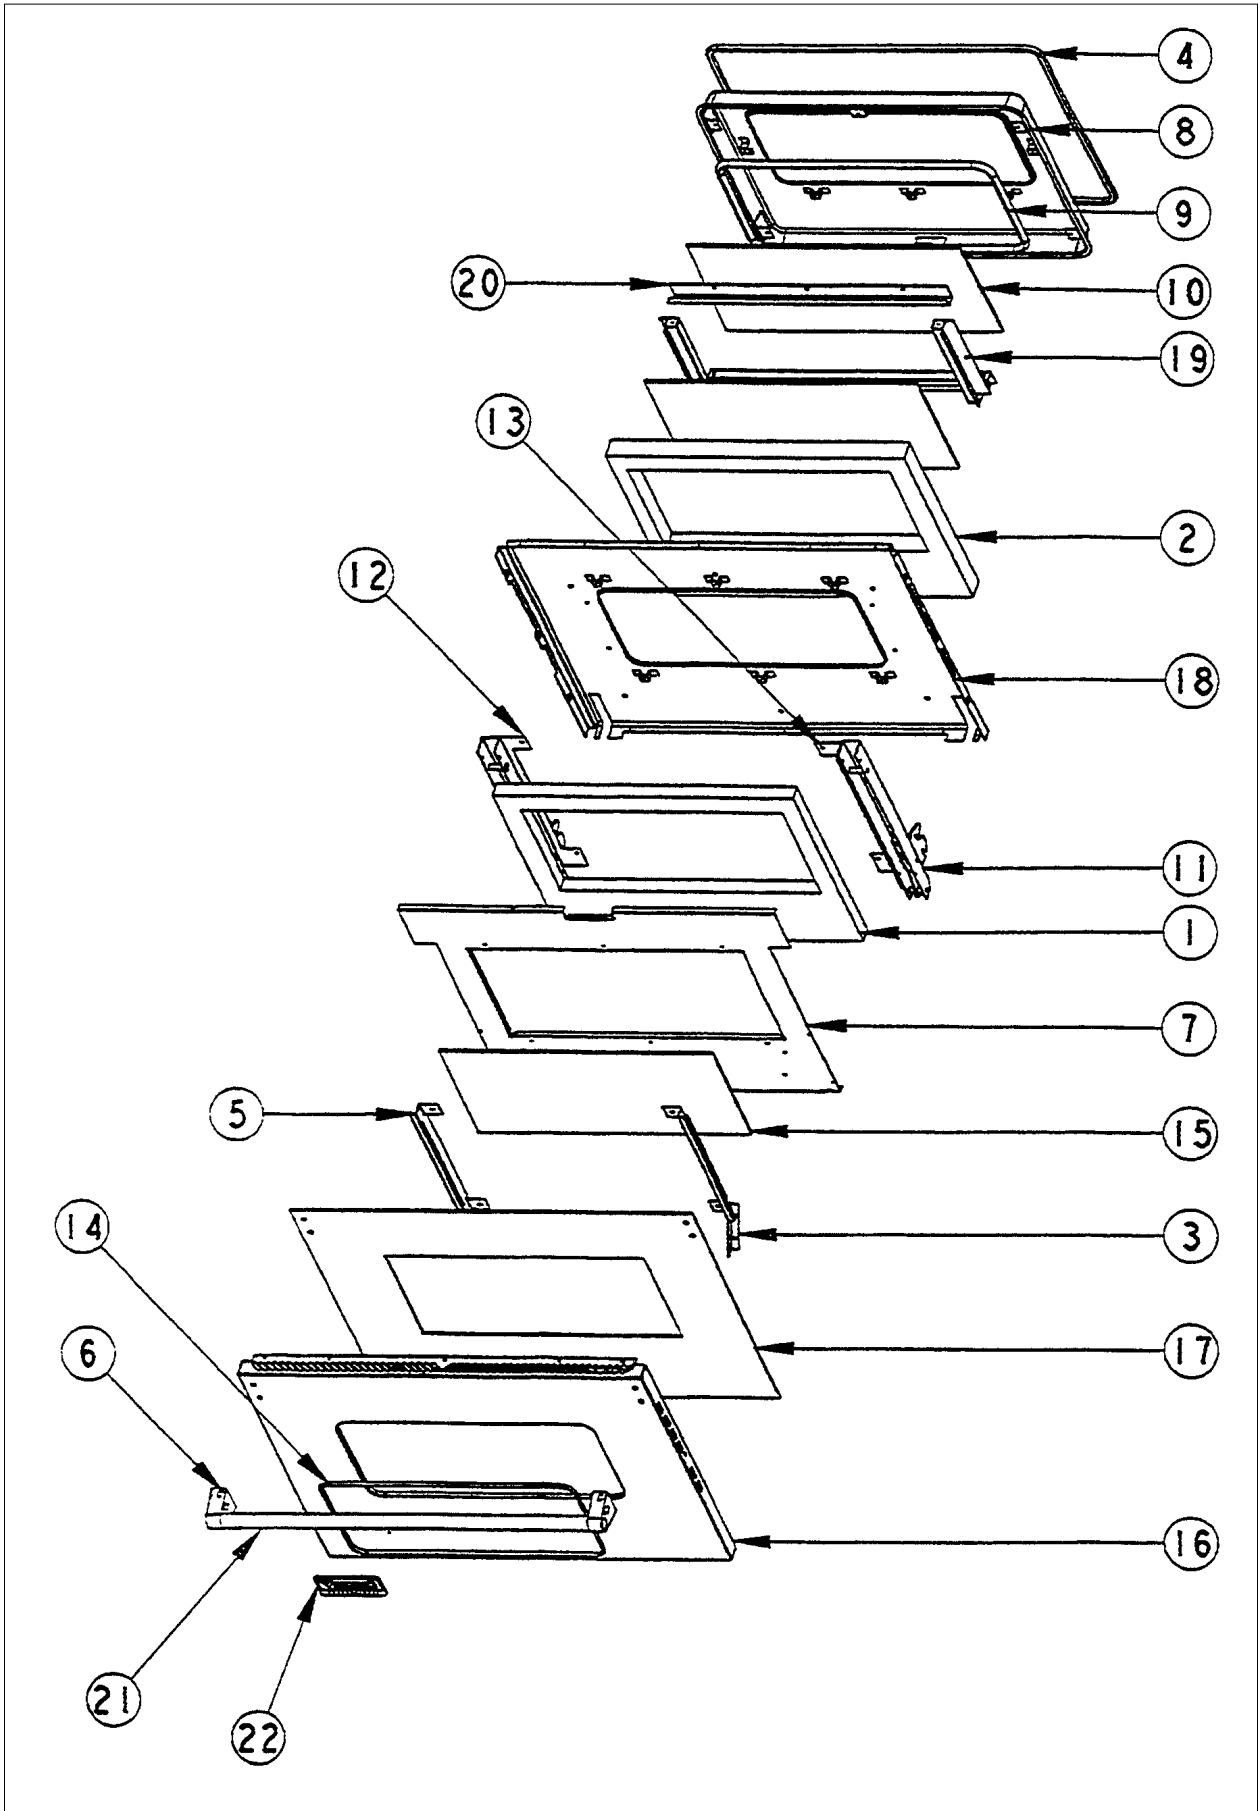

Item	Part No.	Name	Qty	Uom	NOTES
16	C9004327WH	UPPER OUTER DOOR PAN *WH*(27"OVEN)	1	EA	NO LONGER AVAILABLE
16	B2004326	OUTSIDE DOOR PANEL(VEDO276/VESO176)	1	EA	
16	C9004326AL	OUTER DOOR PAN *AL* (27"OVEN)	1	EA	NO LONGER AVAILABLE, Not available online / Call for pricing and availability
16	C9004326BK	OUTER DOOR PAN *BK* (27"OVEN)	1	EA	NO LONGER AVAILABLE
16	C9004326BT	OUTER DOOR PAN *BT* (27"OVEN)	1	EA	NO LONGER AVAILABLE, Not available online / Call for pricing and availability
16	C9004326BU	OUTER DOOR PAN *BU* (27"OVEN)	1	EA	NO LONGER AVAILABLE, Not available online / Call for pricing and availability
16	C9004326CB	OUTER DOOR PAN *CB* (27"OVEN)	1	EA	NO LONGER AVAILABLE, Not available online / Call for pricing and availability
16	C9004326EP	OUTER DOOR PAN *EP* (27"OVEN)	1	EA	NO LONGER AVAILABLE, Not available online / Call for pricing and availability
16	C9004326FG	OUTER DOOR PAN *FG* (27"OVEN)	1	EA	NO LONGER AVAILABLE, Not available online / Call for pricing and availability
16	C9004326GG	OUTER DOOR PAN *GG* (27"OVEN)	1	EA	NO LONGER AVAILABLE
16	C9004326LE	OUTER DOOR PAN *LE* (27"OVEN)	1	EA	NO LONGER AVAILABLE, Not available online / Call for pricing and availability
16	C9004326LN	OUTER DOOR PAN *LN* (27"OVEN)	1	EA	NO LONGER AVAILABLE, Not available online / Call for pricing and availability
16	C9004326MJ	OUTER DOOR PAN *MJ* (27"OVEN)	1	EA	NO LONGER AVAILABLE, Not available online / Call for pricing and availability