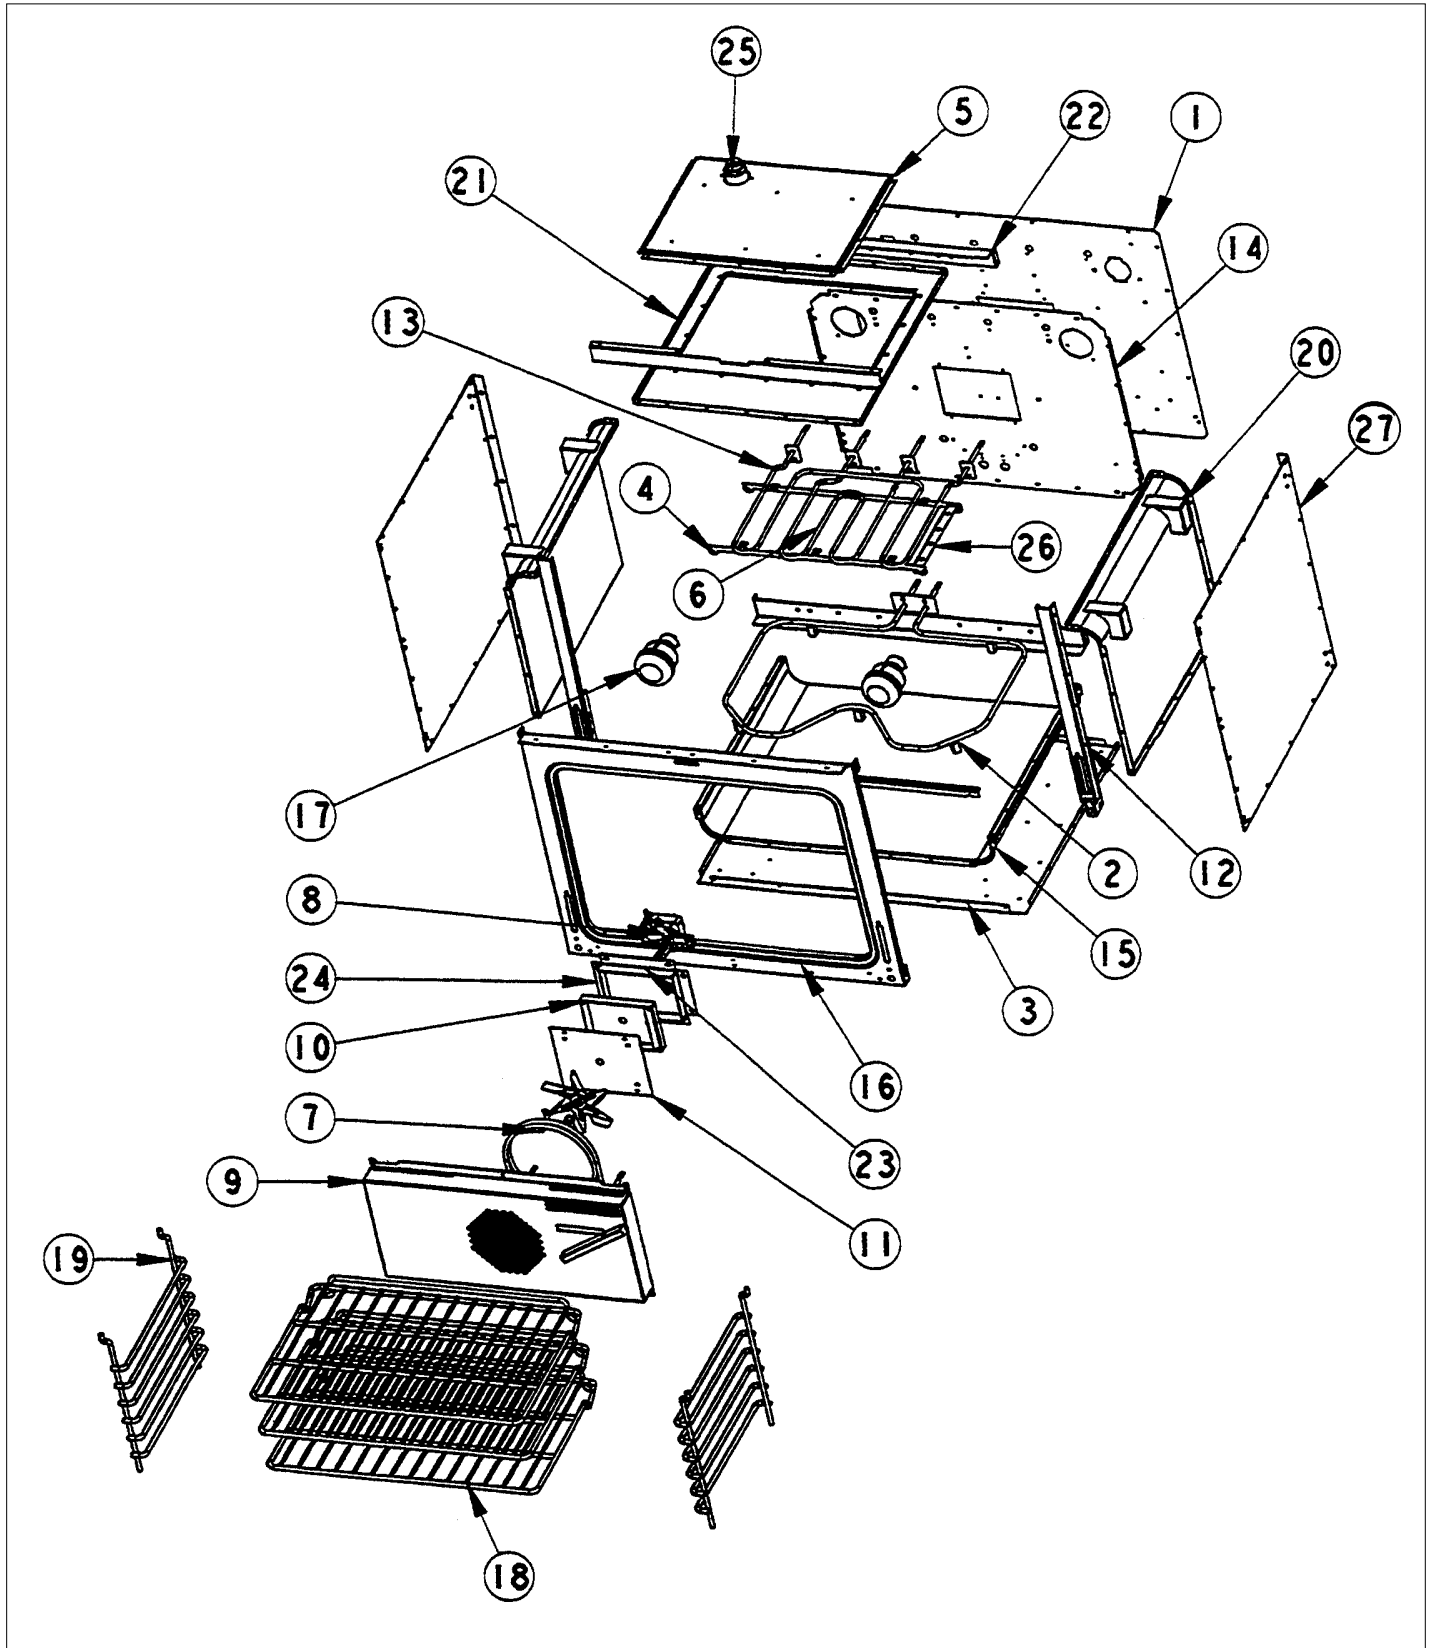

UPPER OVEN ASSY

Item	Part No.	Name	Qty	Uom	NOTES
1	A1004305	BACK INSULATION RETAINER(27"OVEN)	1	EA	NO LONGER AVAILABLE, Not available online / Call for pricing and availability
2	PJ010012	BAKE ELEMENT (VESO176/VEDO276)240V	1	EA	
3	A2004306	BOTTOM INSULATION RETAINER(27"OVEN)	1	EA	NO LONGER AVAILABLE, Not available online / Call for pricing and availability
4	B2004315	BROIL ELEMENT BRKT (VESO176/DO276)	1	EA	NO LONGER AVAILABLE, Not available online / Call for pricing and availability
5	B2004311	BROILER TOP (27") (VESO176/DO276)	1	EA	NO LONGER AVAILABLE
6	PJ010001	BROIL ELEMENT 240V	1	EA	
7	PJ010003	CONVECTION ELEMENT (VDSC) 240V	1	EA	
8	PE050005	CONVECTION FAN ASSY	1	EA	
9	E9104309	CONVECTION FAN COVER	1	EA	NO LONGER AVAILABLE
10	A2002595	CONVECTION FAN BOX (VDSC)	1	EA	
11	A1002596	CONVECTION FAN COVER (VDSC)	1	EA	
12	PC020016	HINGE RECEIVER (VEDO/VEDO)	1	EA	
13	PJ010011	OUTSIDE BROIL ELEMENT (27" OVEN)240	1	EA	
14	E9104304	OVEN BACK (VESO176/DO276)	1	EA	NO LONGER AVAILABLE, Not available online / Call for pricing and availability
15	E9104303	OVEN BOTTOM (VEDO275/VESO175)	1	EA	NO LONGER AVAILABLE, Not available online / Call for pricing and availability
16	G9104301	OVEN FRONT FRAME ASSY (VESO176/276)	1	EA	NO LONGER AVAILABLE, Not available online / Call for pricing and availability
17	031449-000	LAMP, ASM	1	EA