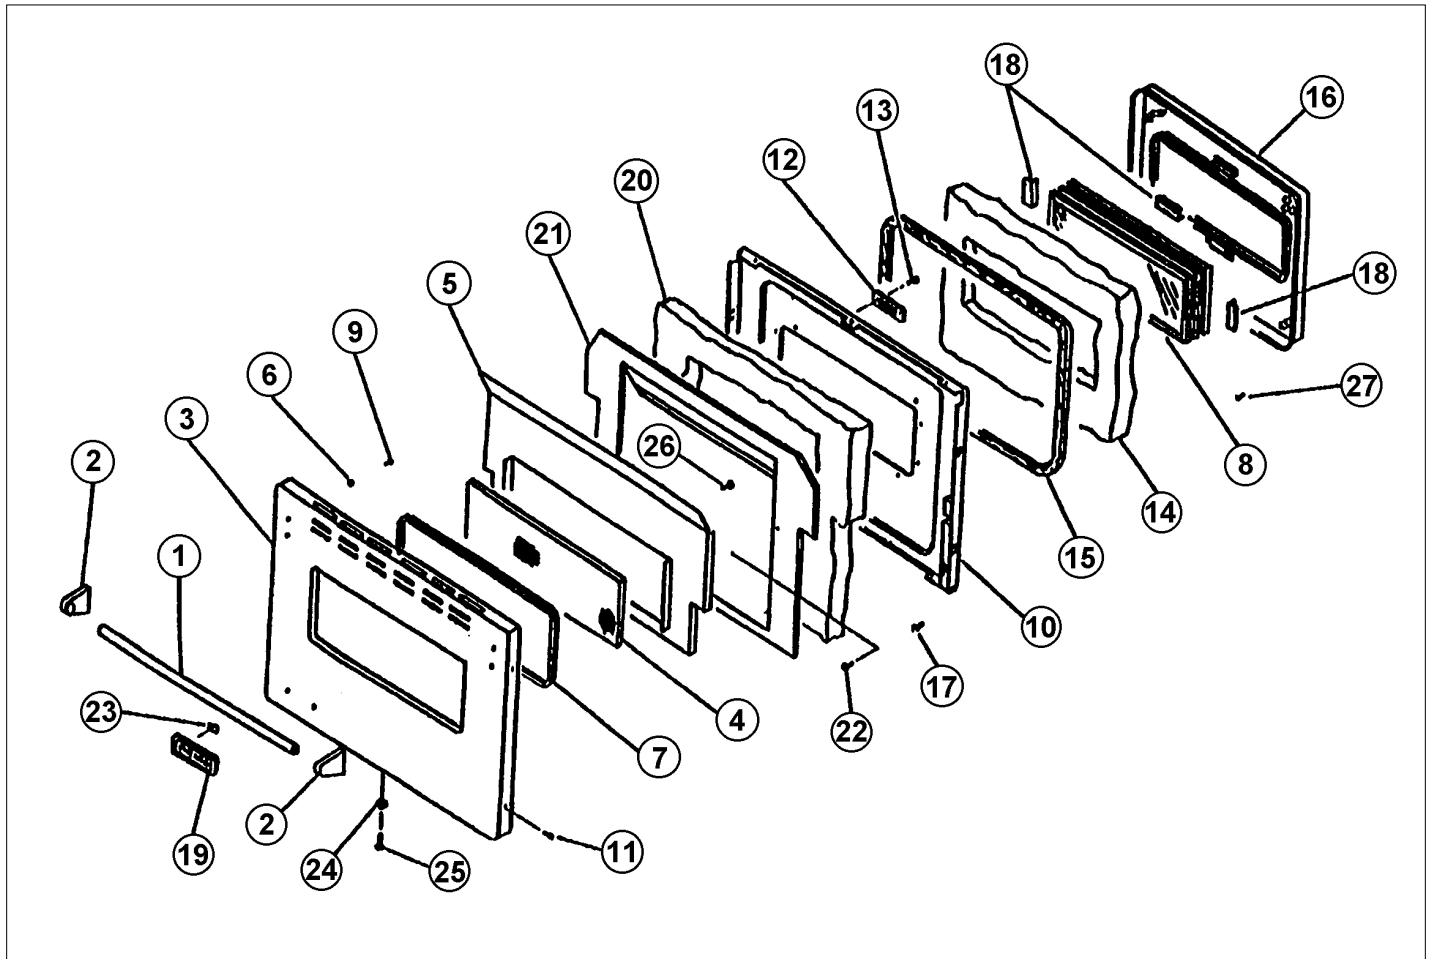

OVEN DOOR ASSEMBLY