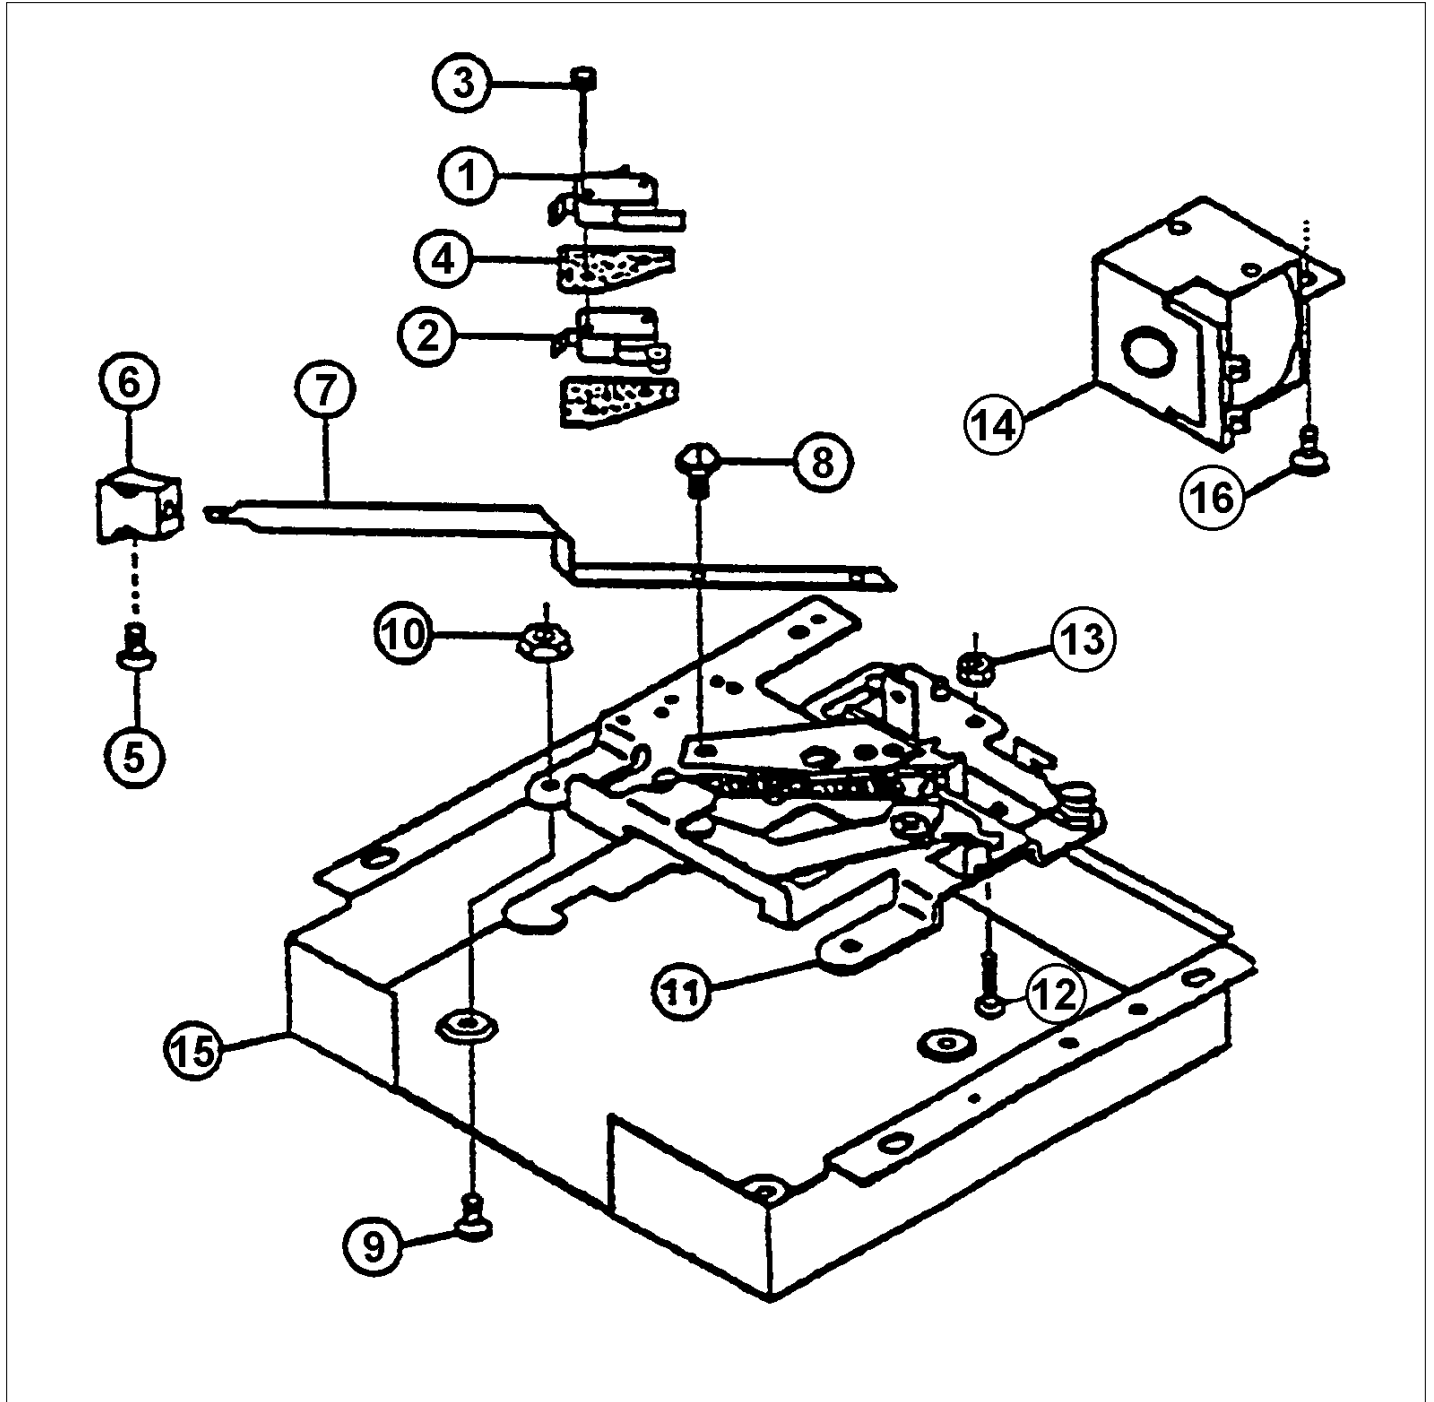

DOOR LATCH ASSEMBLY

Item	Part No.	Name	Qty	Uom	NOTES
1	PE110027	DOOR LOCK SWITCH Y0067919	1	EA	
2	PE110028	MOMENTARY SWITCH	1	EA	
3	PE120019	SWITCH MOUNTING SCREW (0041826)	1	EA	NO LONGER AVAILABLE, Not available online / Call for pricing and availability
4	PE140007	INSULATOR ESM DOOR LOCK ASY 0091523	1	EA	NO LONGER AVAILABLE
5	PE120020	HANDLE MOUNTING SCREW (0041777)	1	EA	NO LONGER AVAILABLE
6	PE150006BK	LATCH HANDLE - BK	1	EA	
Not Shown	PE150006WH	LATCH HANDLE - WH	1	EA	Not available online / Call for pricing and availability
7	PE150007BK	LATCH ARM - BK	1	EA	
Not Shown	PE150007WH	LATCH DOOR ARM *WH 040538WHITE	1	EA	
8	PE120021	LATCH ARM SCREW (0041774)	1	EA	NO LONGER AVAILABLE
9	PE120022	DOOR LOCK SCREW 0041765	1	EA	NO LONGER AVAILABLE, Not available online / Call for pricing and availability
10	PE120023	DOOR LOCK KEP NUT 0097885	1	EA	
11	PE110029	DOOR LOCK	1	EA	
12	PE120024	BRASS SCREW (DOOR LOCK) 0041773	1	EA	NO LONGER AVAILABLE
13	PE120025	DOOR LOCK KEP NUT M0282005	1	EA	NO LONGER AVAILABLE
14	PE110030	SOLENOID	1	EA	
15	PE100032	DOOR LATCH BRACKET 0060840	1	EA	NO LONGER AVAILABLE
16	PE120026	SOLENOID SCREW (0060923)	1	EA	NO LONGER AVAILABLE