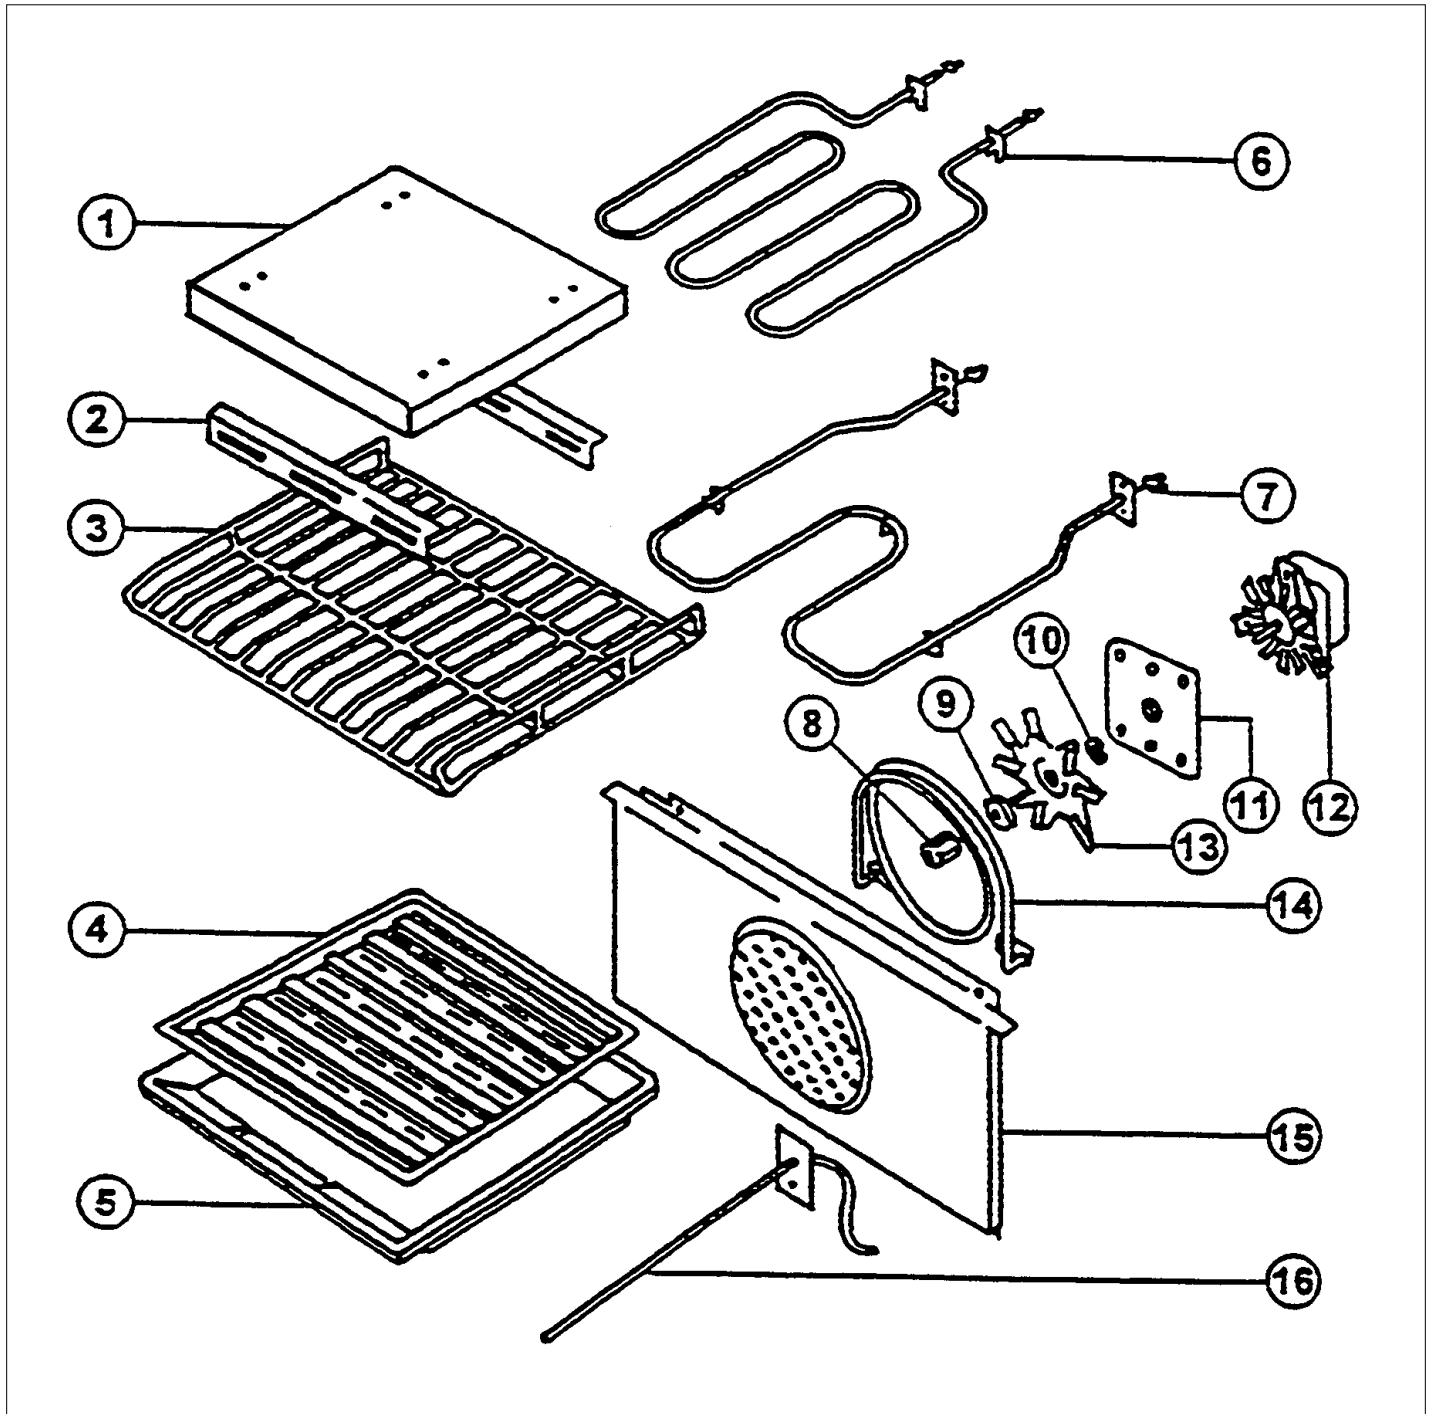

Item	Part No.	Name	Qty	Uom	NOTES
1	PE130030	BROIL ELEMENT REFLECTOR 0306503	1	EA	NO LONGER AVAILABLE, Not available online / Call for pricing and availability
2	PE100029	BROIL ELEMENT SUPPORT	1	EA	Not available online / Call for pricing and availability
3	PE150001	LOWER OVEN RACK-LONG	1	EA	
Not Shown	PE150002	UPPER OVEN RACK - SHORT	1	EA	Not available online / Call for pricing and availability
4	PE100034	GRID BROILER 304451E	1	EA	
5	PE100030	BROILER PAN 314175C6	1	EA	Not available online / Call for pricing and availability
6	PE150003	BROIL ELEMENT Y0042138	1	EA	
7	PE150004	BAKE ELEMENT (77001092)	1	EA	
8	PE120016	L.H. THREAD NUT (0307037)	1	EA	NO LONGER AVAILABLE, Not available online / Call for pricing and availability
9	PE120017	WASHER FRONT CONV FAN 0307038	1	EA	NO LONGER AVAILABLE, Not available online / Call for pricing and availability
10	PE120018	WASHER REAR CONV FAN 0307038	1	EA	NO LONGER AVAILABLE
11	PE100031	FAN MOUNTING BRACKET (0305627)	1	EA	NO LONGER AVAILABLE, Not available online / Call for pricing and availability
12	PE110025	CONVECTION FAN MOTOR 0307035	1	EA	
13	PE110032	BLADE CONVECTION FAN 0307036	1	EA	
14	PE150005	CONVECTION ELEMENT 77001135 - NLA	1	EA	
15	PE130031	FAN COVER	1	EA	Not available online / Call for pricing and availability