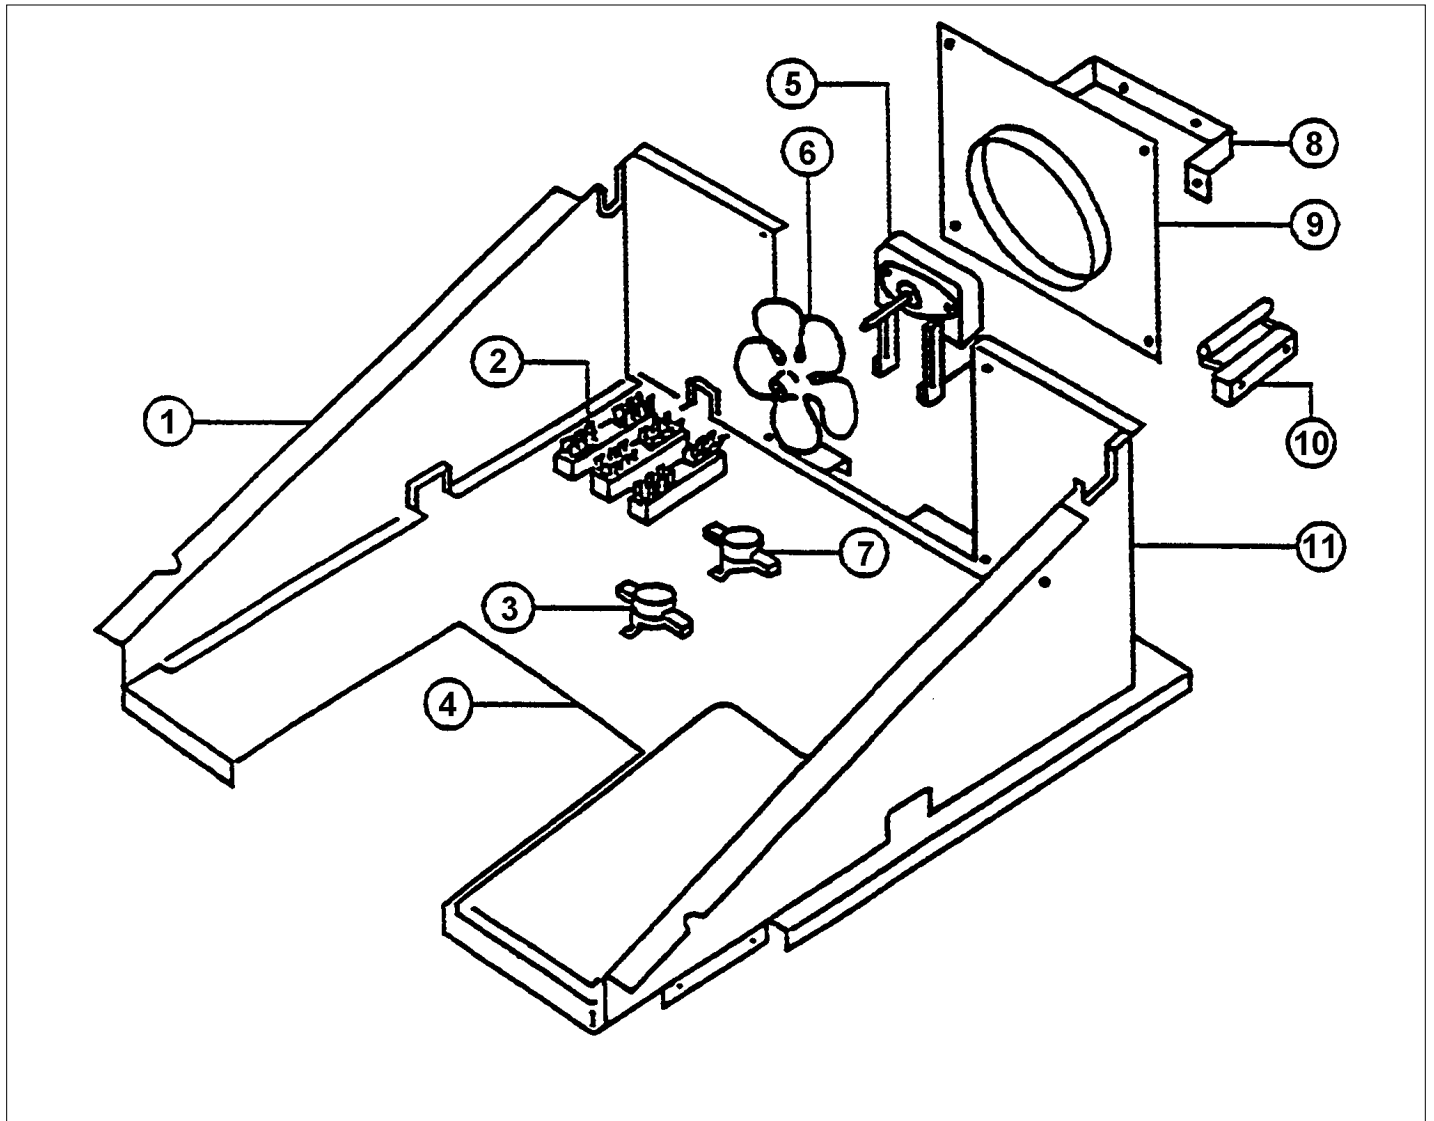

CONTROL COMPARTMENT

Item	Part No.	Name	Qty	Uom	NOTES
1	PE130027	COMPARTMENT PANEL-L.H.	1	EA	NO LONGER AVAILABLE, Not available online / Call for pricing and availability
2	PE110021	BLOCK TERMINAL 0042191	1	EA	
3	PE110022	UPPER OVEN LIMIT SWITCH Y0042045	1	EA	
4	PE130028	OVEN TOP-UPPER	1	EA	NO LONGER AVAILABLE, Not available online / Call for pricing and availability
5	PE110024	MOTOR FAN Y0042226	1	EA	NO LONGER AVAILABLE
6	PE110031	BLADE FAN Y0314548	1	EA	NO LONGER AVAILABLE
7	PE110015	SWITCH FAN SPDT Y0042056	1	EA	NO LONGER AVAILABLE
8	PE100027	BRACKET FAN MOTOR 0305242	1	EA	NO LONGER AVAILABLE, Not available online / Call for pricing and availability
9	PE100028	FAN MOUNTING PLATE (0040905	1	EA	NO LONGER AVAILABLE, Not available online / Call for pricing and availability
10	PE110023	RESISTOR FAN MOTOR(100 OHMS)0042064	1	EA	
11	PE130029	COMPARTMENT PANEL-R.H.	1	EA	NO LONGER AVAILABLE, Not available online / Call for pricing and availability