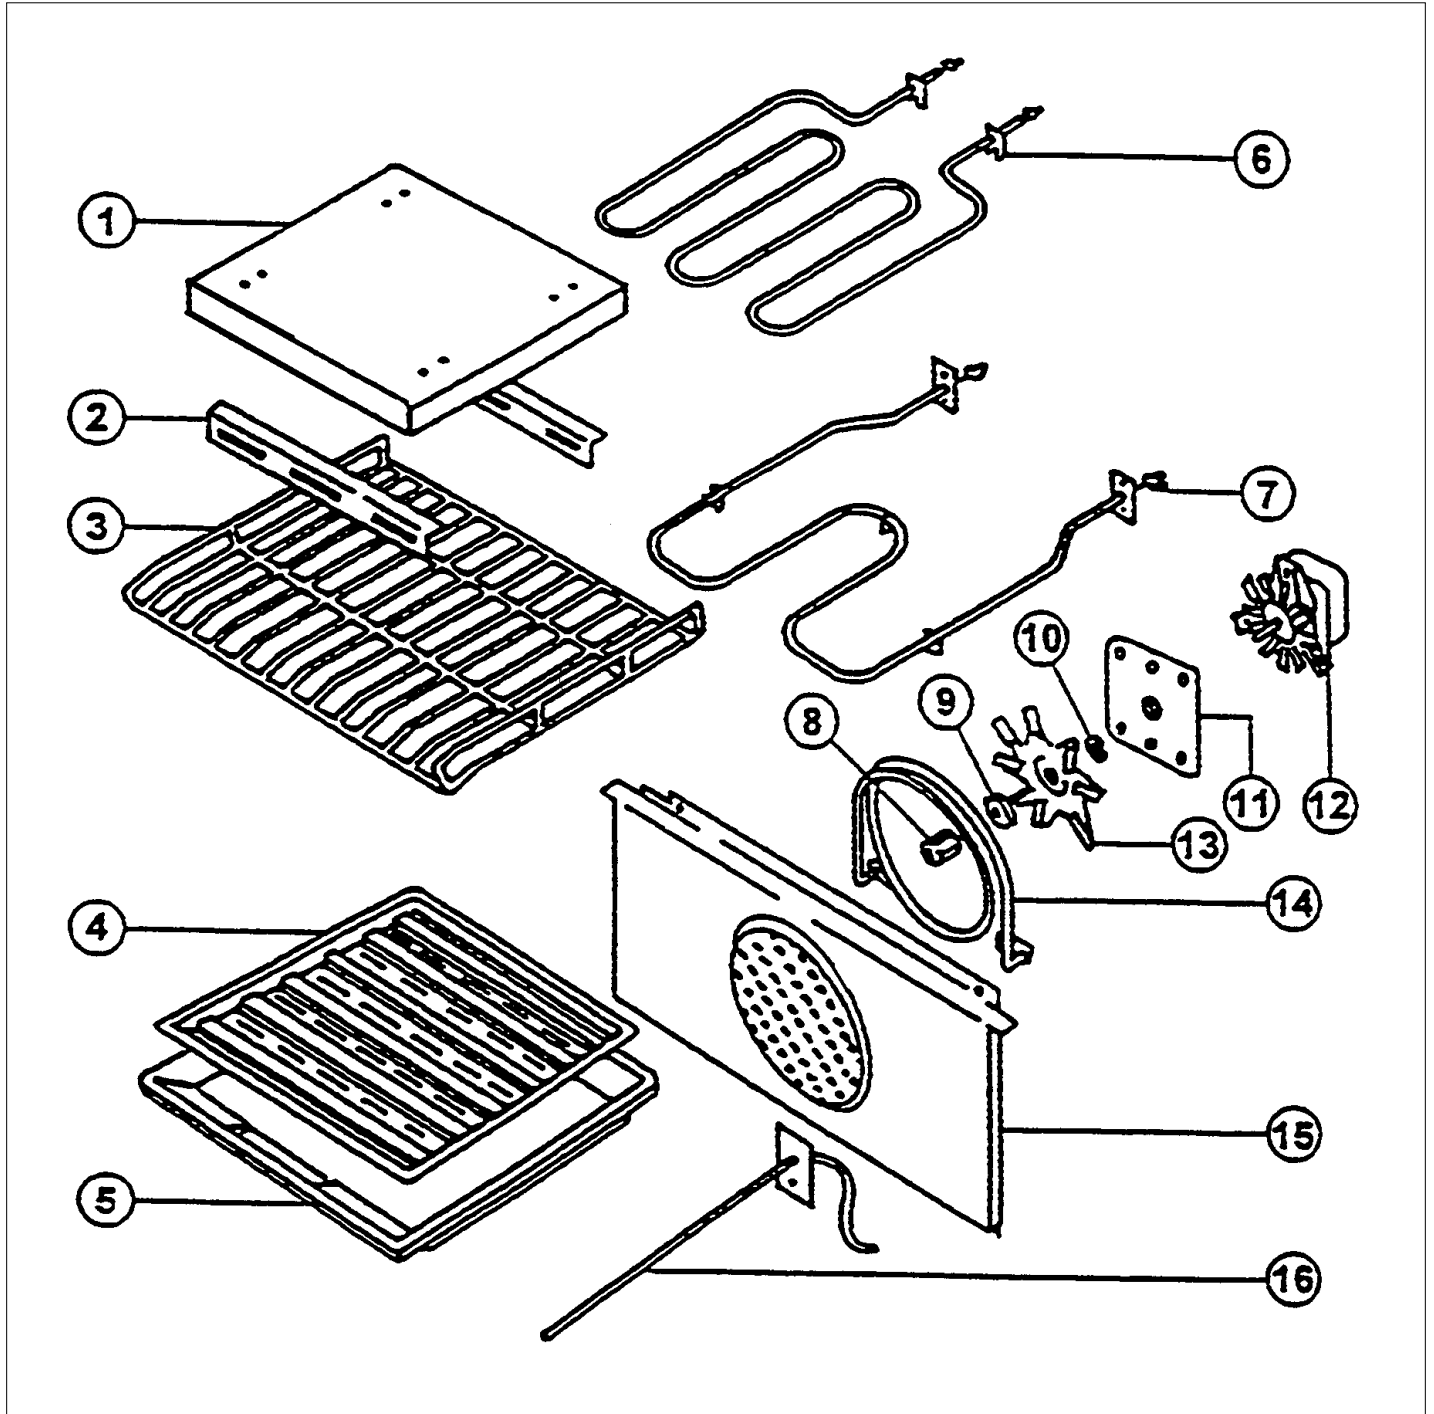

OVEN ACCESSORIES

Item	Part No.	Name	Qty	Uom	NOTES
1	PE130030	BROIL ELEMENT REFLECTOR 0306503	1	EA	NO LONGER AVAILABLE, Not available online / Call for pricing and availability
2	PE100029	BROIL ELEMENT SUPPORT	1	EA	Not available online / Call for pricing and availability
3	PE150001	LOWER OVEN RACK-LONG	1	EA	
Not Shown	PE150002	UPPER OVEN RACK - SHORT	1	EA	Not available online / Call for pricing and availability
4	PE100034	GRID BROILER 304451E	1	EA	
5	PE100030	BROILER PAN 314175C6	1	EA	Not available online / Call for pricing and availability
6	PE150003	BROIL ELEMENT Y0042138	1	EA	
7	PE150004	BAKE ELEMENT (77001092)	1	EA	
8	PE120016	L.H. THREAD NUT (0307037)	1	EA	NO LONGER AVAILABLE, Not available online / Call for pricing and availability
9	PE120017	WASHER FRONT CONV FAN 0307038	1	EA	NO LONGER AVAILABLE, Not available online / Call for pricing and availability
10	PE120018	WASHER REAR CONV FAN 0307038	1	EA	NO LONGER AVAILABLE
11	PE100031	FAN MOUNTING BRACKET (0305627)	1	EA	NO LONGER AVAILABLE, Not available online / Call for pricing and availability
12	PE110025	CONVECTION FAN MOTOR 0307035	1	EA	
13	PE110032	BLADE CONVECTION FAN 0307036	1	EA	
14	PE150005	CONVECTION ELEMENT 77001135 - NLA	1	EA	
15	PE130031	FAN COVER	1	EA	Not available online / Call for pricing and availability