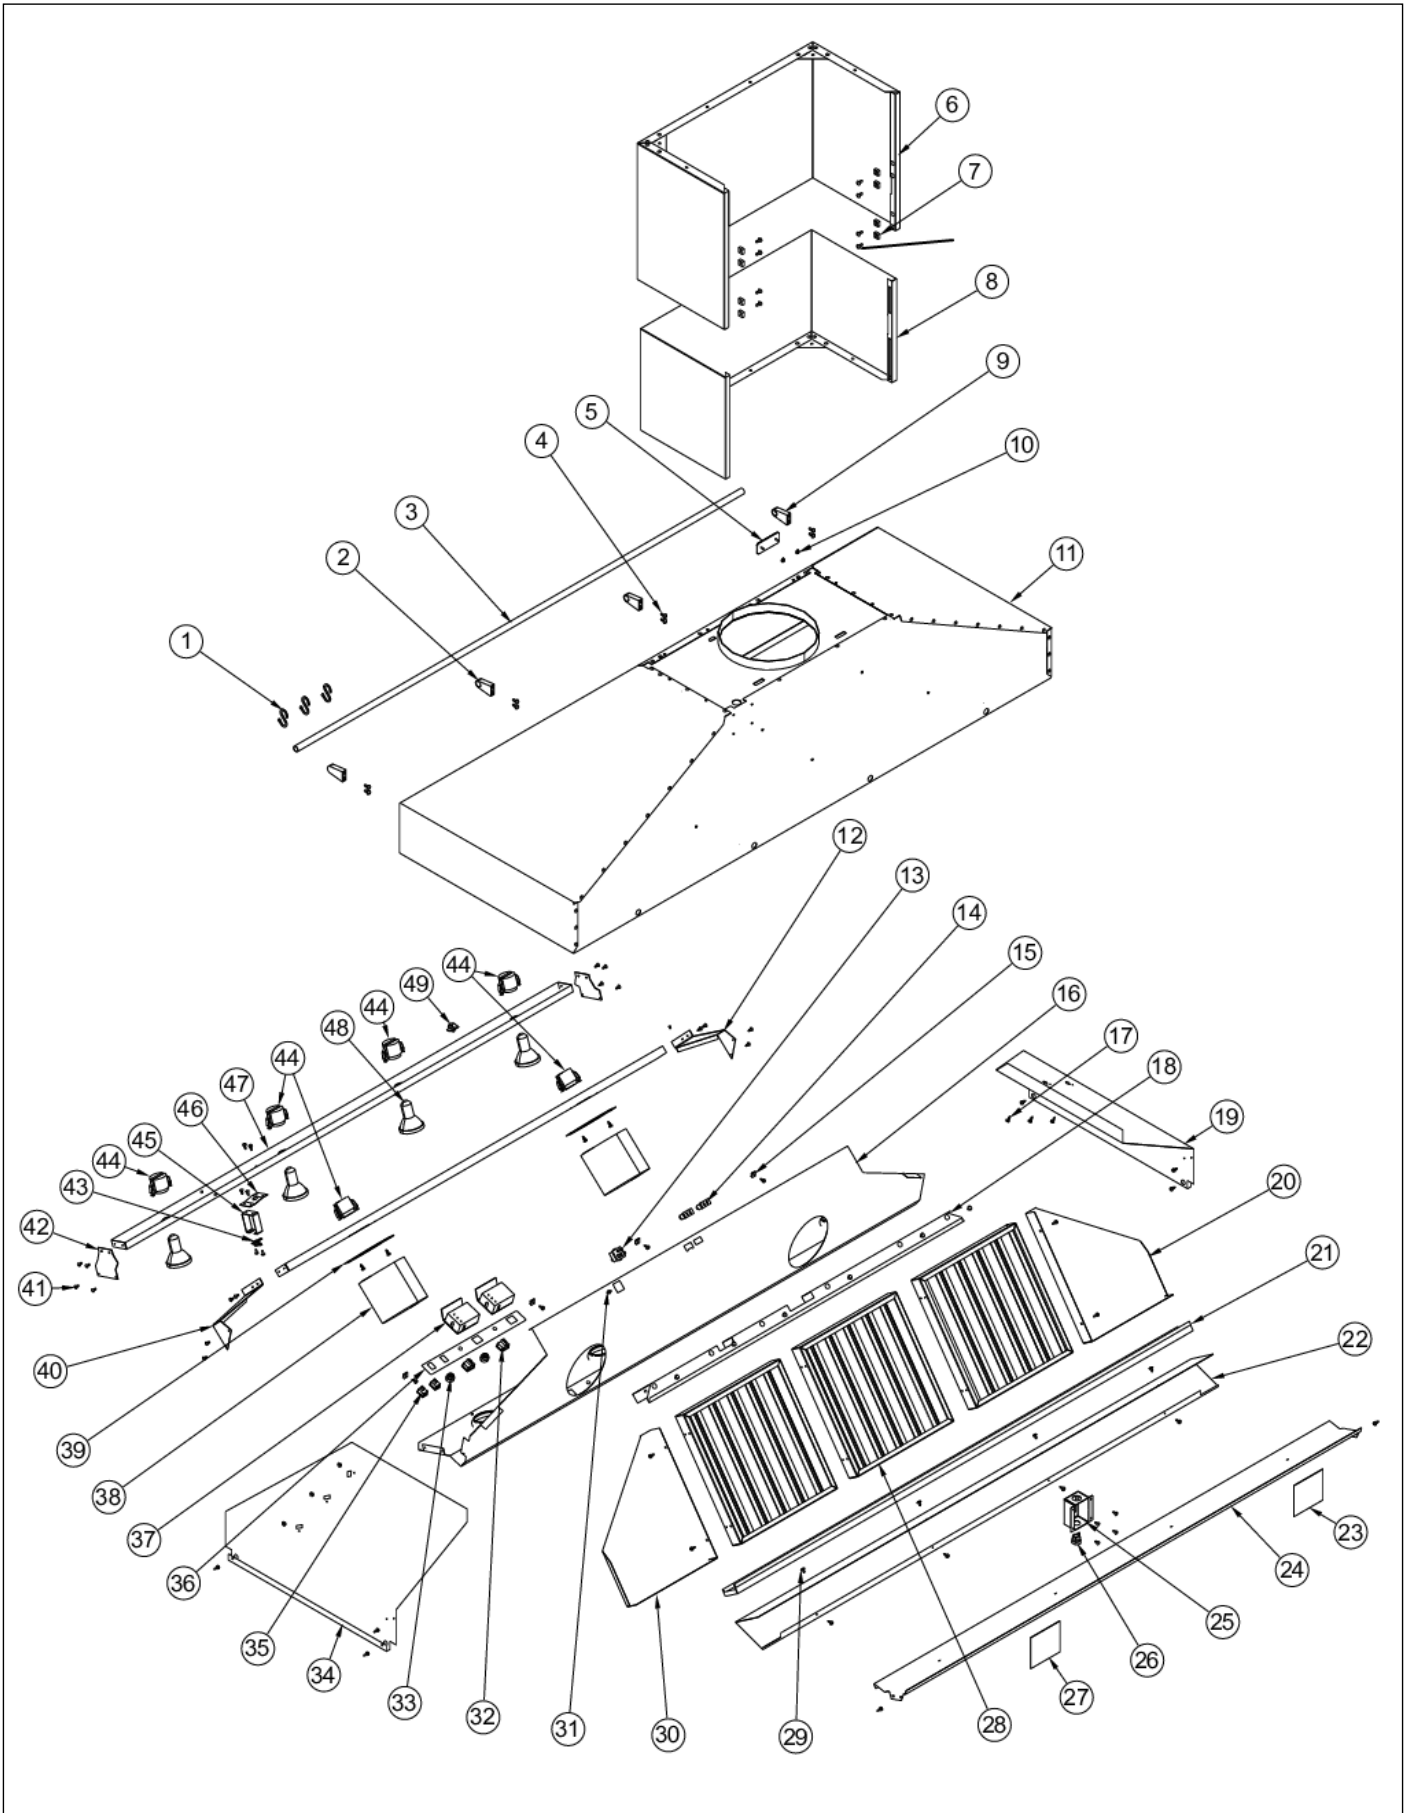

**VCWH6648**

VCWH6648 .....	1
Appendix A:Pages Index .....	A
Appendix B:Parts Index .....	B

Item	Part No.	Name	Qty	Uom	NOTES
1	PE030076	CHROME "S" HOOKS REPL PV100012SS	3	EA	
2	PE030052	SUPPORT TUBE, HOLE THROUGH	2	EA	
3	PE030068	66" BRASS ACCESSORY RAIL	1	EA	
4	PD010003	10-24 X 1/2 PH.TR.HD.SERD.M.S.	8	EA	
5	PE010142	3" VIKING LOGO BLACK/CHROME	1	EA	
6	G3105348SS	DUCT COVER TOP ASSY	1	EA	Not available online / Call for pricing and availability
6	G3109348SS	DUCT CVR TOP ASSY (VCWH60/6648) SS	1	EA	
6	G9009348BK	DUCT CVR TOP ASSY (VCWH60/6648) *BK*	1	EA	NO LONGER AVAILABLE, Not available online / Call for pricing and availability
6	G9009348BT	DUCT CVR TOP ASSY (VCWH60/6648) *BT*	1	EA	NO LONGER AVAILABLE, Not available online / Call for pricing and availability
6	G9009348SG	DUCT CVR TOP ASSY (VCWH60/6648) *SG*	1	EA	NO LONGER AVAILABLE, Not available online / Call for pricing and availability
6	G9009348GG	DUCT CVR TOP ASSY (VCWH60/6648) *GG*	1	EA	
6	G9009348WH	DUCT CVR TOP ASSY (VCWH60/6648) *WH*	1	EA	NO LONGER AVAILABLE, Not available online / Call for pricing and availability
6	G9009348BU	DUCT CVR TOP ASSY (VCWH60/6648) *BU*	1	EA	NO LONGER AVAILABLE, Not available online / Call for pricing and availability
6	G9009348LE	DUCT CVR TOP ASSY (VCWH60/6648) *LE*	1	EA	NO LONGER AVAILABLE, Not available online / Call for pricing and availability