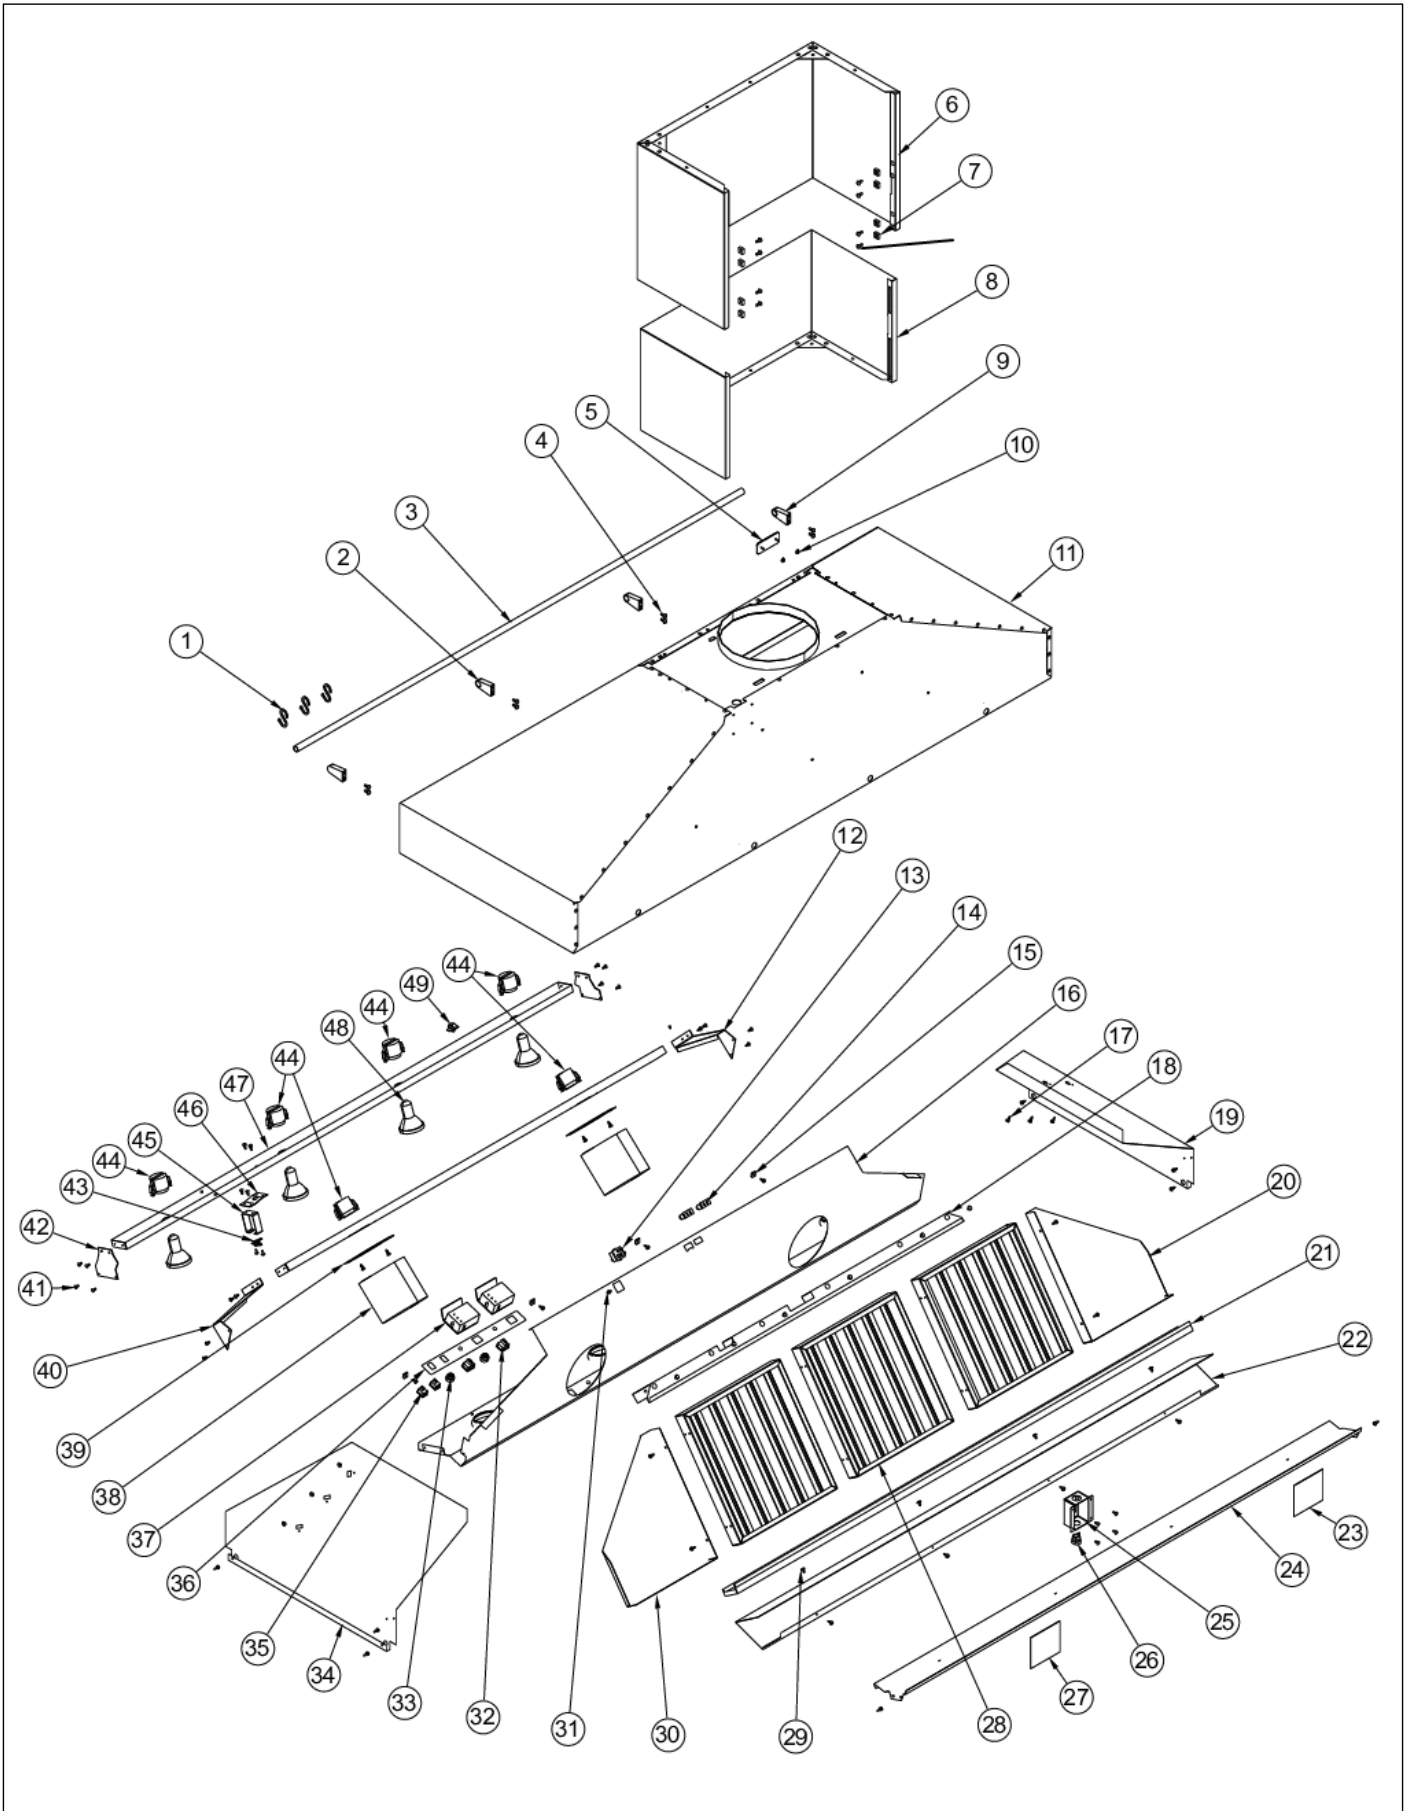

Item	Part No.	Name	Qty	Uom	NOTES
8	G9009344MJBR	DUCT CVR BTM ASSY, MJ/BR	1	EA	Not available online / Call for pricing and availability
8	G9009344VBBR	DUCT CVR BTM ASSY, VB/BR	1	EA	Not available online / Call for pricing and availability
8	G9009344CBBR	DUCT CVR BTM ASSY, CB/BR	1	EA	Not available online / Call for pricing and availability
8	G9009344PLBR	DUCT CVR BTM ASSY, PL/BR	1	EA	Not available online / Call for pricing and availability
8	G9009344CHBR	DUCT CVR BTM ASSY, CH/BR	1	EA	Not available online / Call for pricing and availability
8	G9009344TPBR	DUCT CVR BTM ASSY, TP/BR	1	EA	Not available online / Call for pricing and availability
8	G9009344CWBR	DUCT CVR BTM ASSY, CW/BR	1	EA	Not available online / Call for pricing and availability
8	G9009344OGBR	DUCT CVR BTM ASSY, OG/BR	1	EA	Not available online / Call for pricing and availability
8	G9009344GMBR	DUCT CVR BTM ASSY, GM/BR	1	EA	Not available online / Call for pricing and availability
8	G9009344SABR	DUCT CVR BTM ASSY, SA/BR	1	EA	Not available online / Call for pricing and availability
8	G9009344SEBR	DUCT CVR BTM ASSY, SE/BR	1	EA	Not available online / Call for pricing and availability
8	G9009344IBBR	DUCT CVR BTM ASSY, IB/BR	1	EA	Not available online / Call for pricing and availability
8	G9009344ARBR	DUCT CVR BTM ASSY, AR/BR	1	EA	Not available online / Call for pricing and availability