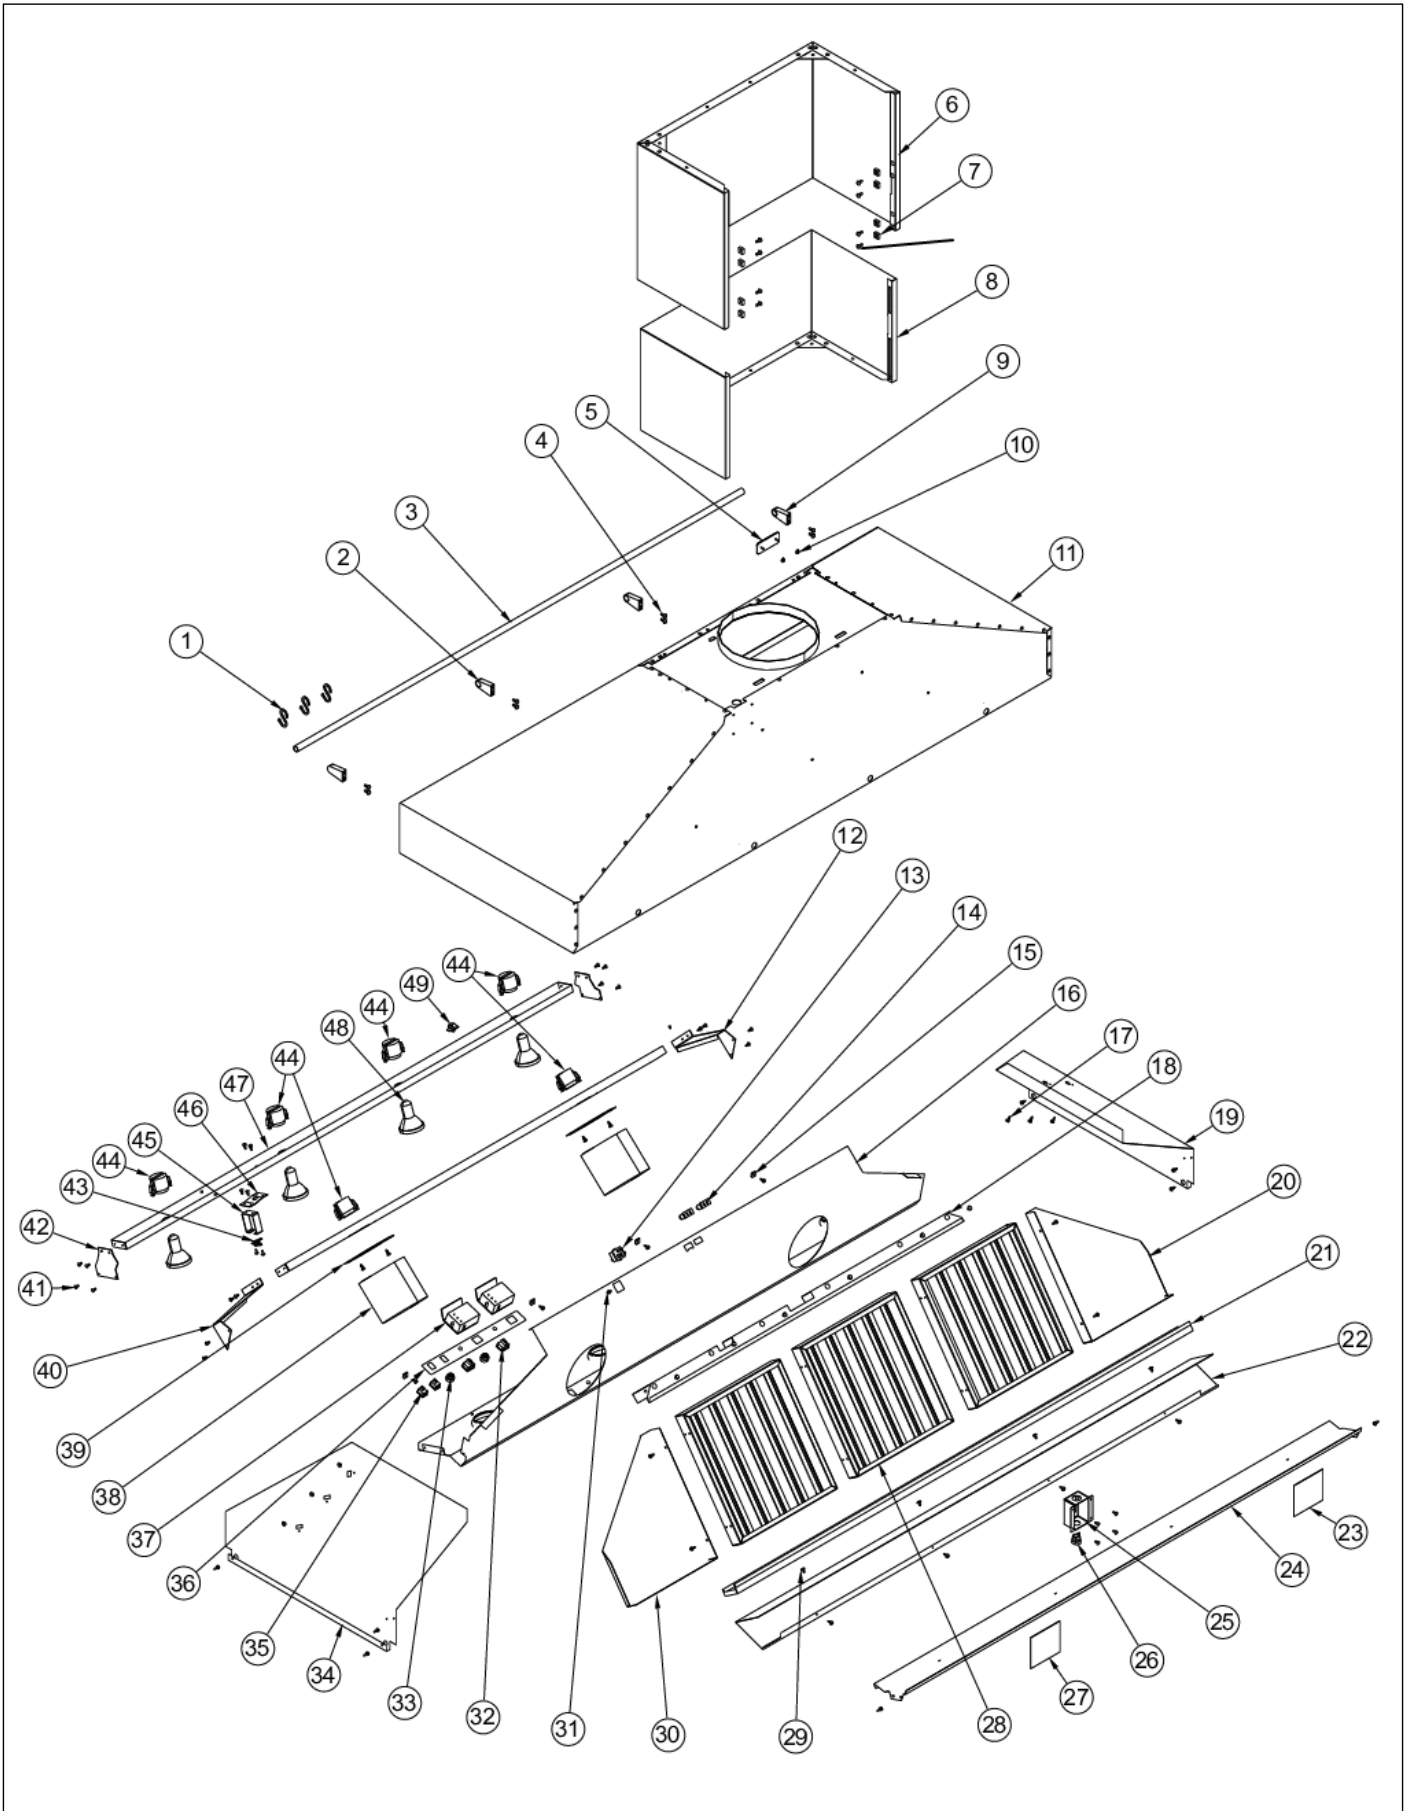

Item	Part No.	Name	Qty	Uom	NOTES
6	G9009348BKBR	DUCT CVR TOP ASSY, BK/BR	1	EA	Not available online / Call for pricing and availability
6	G9009348BTBR	DUCT CVR TOP ASSY, BT/BR	1	EA	Not available online / Call for pricing and availability
6	G9009348SGBR	DUCT CVR TOP ASSY, SG/BR	1	EA	Not available online / Call for pricing and availability
6	G9009348GGBR	DUCT CVR TOP ASSY, GG/BR	1	EA	Not available online / Call for pricing and availability
6	G9009348WHBR	DUCT CVR TOP ASSY, WH/BR	1	EA	Not available online / Call for pricing and availability
6	G9009348BUBR	DUCT CVR TOP ASSY, BU/BR	1	EA	Not available online / Call for pricing and availability
6	G9009348LEBR	DUCT CVR TOP ASSY, LE/BR	1	EA	Not available online / Call for pricing and availability
6	G9009348MJBR	DUCT CVR TOP ASSY, MJ/BR	1	EA	Not available online / Call for pricing and availability
6	G9009348VBRR	DUCT CVR TOP ASSY, VB/BR	1	EA	Not available online / Call for pricing and availability
6	G9009348CBBR	DUCT CVR TOP ASSY, CB/BR	1	EA	Not available online / Call for pricing and availability
6	G9009348PLBR	DUCT CVR TOP ASSY, PL/BR	1	EA	Not available online / Call for pricing and availability
6	G9009348CHBR	DUCT CVR TOP ASSY, CH/BR	1	EA	Not available online / Call for pricing and availability
6	G9009348TPBR	DUCT CVR TOP ASSY, TP/BR	1	EA	Not available online / Call for pricing and availability