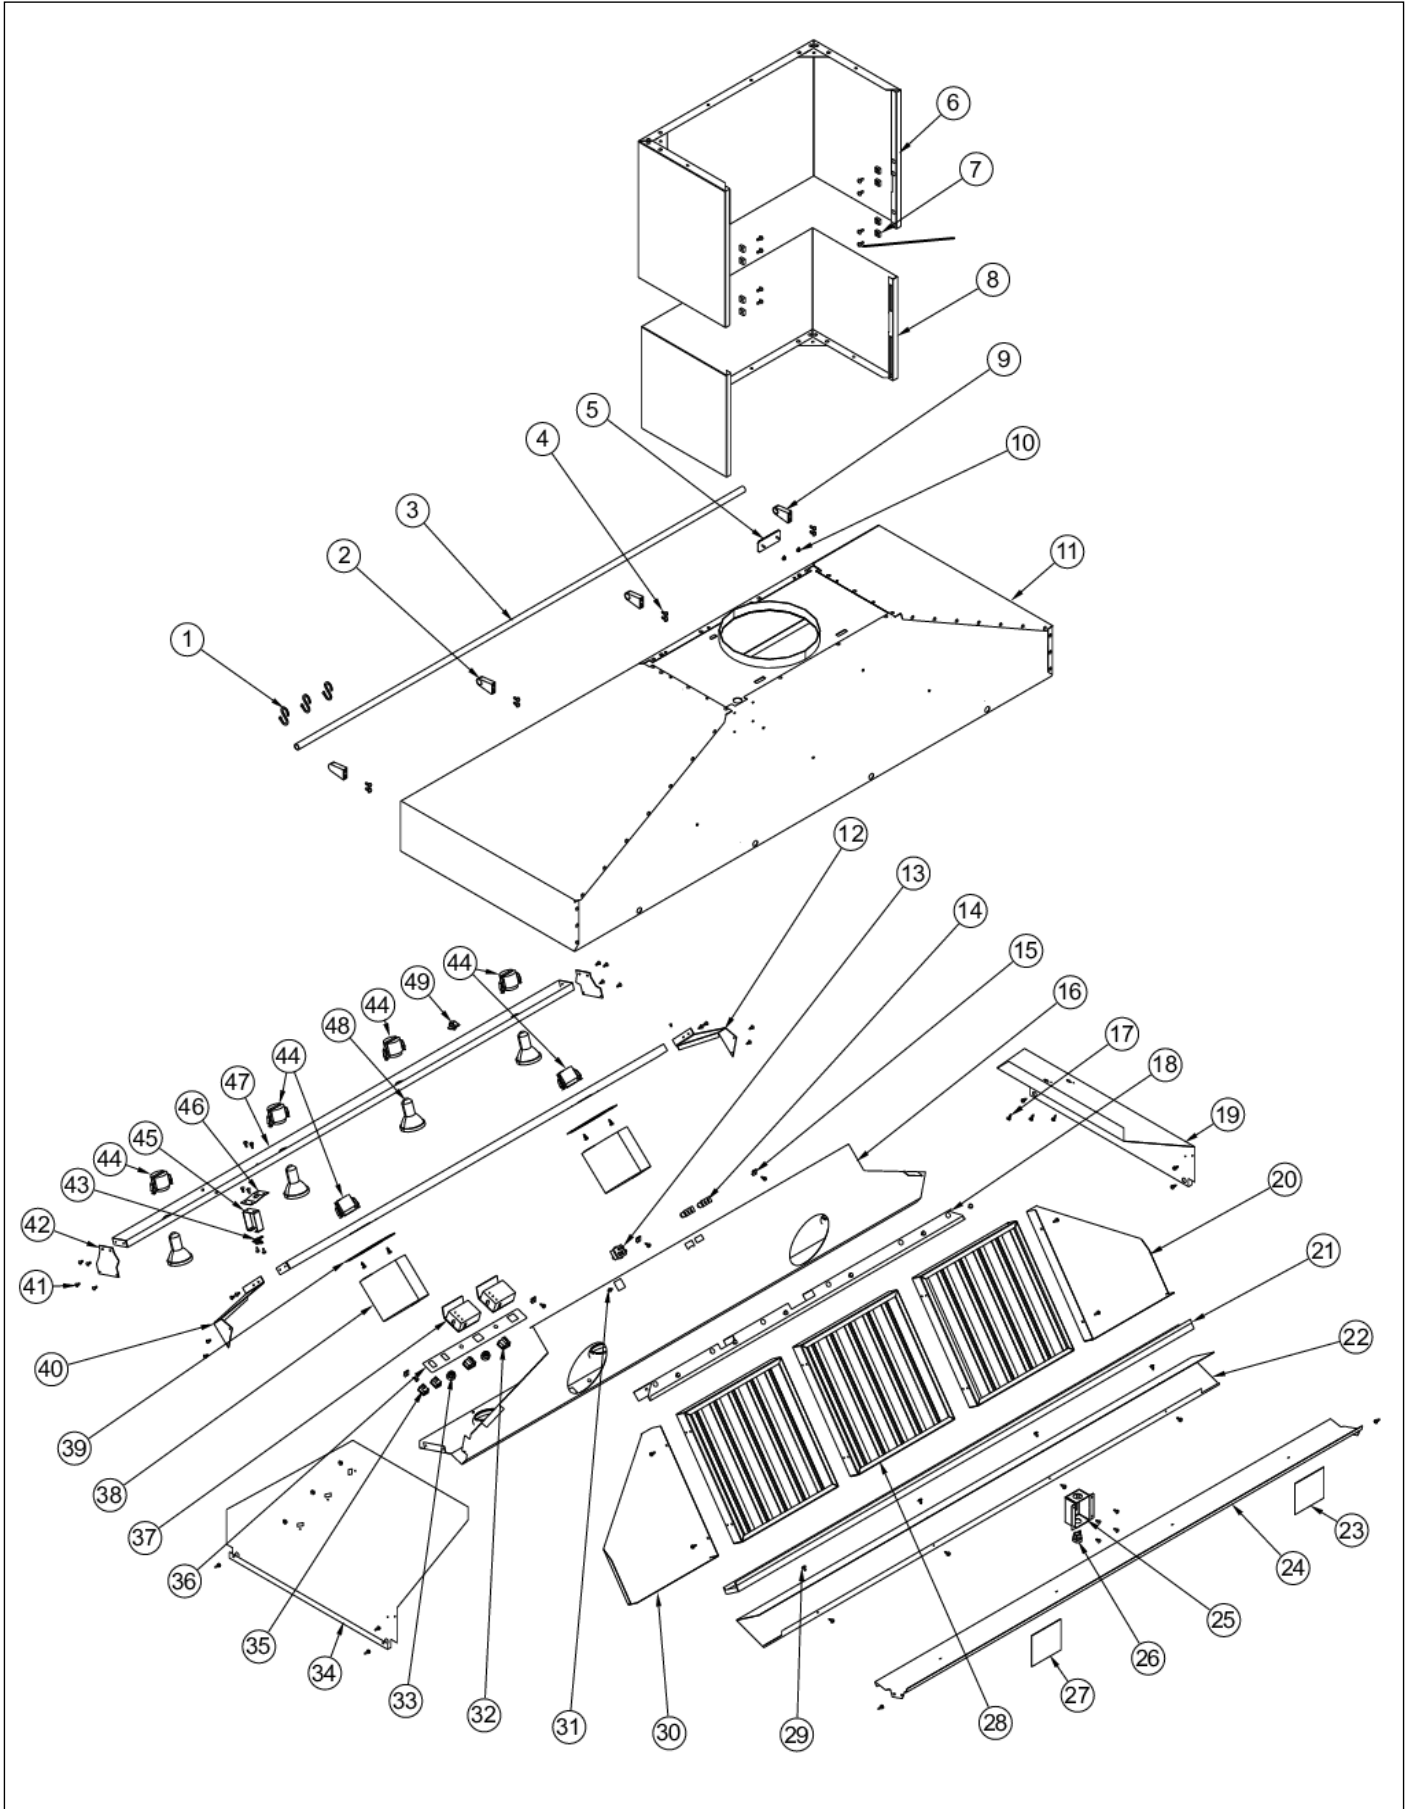

Item	Part No.	Name	Qty	Uom	NOTES
8	G9009344RRBR	DUCT CVR BTM ASSY, RR/BR	1	EA	Not available online / Call for pricing and availability
8	G9009344PMBR	DUCT CVR BTM ASSY, PM/BR	1	EA	Not available online / Call for pricing and availability
8	G9009344MSBR	DUCT CVR BTM ASSY, MS/BR	1	EA	Not available online / Call for pricing and availability
9	PE030054	END CAP - SS	2	EA	
10	PD030006	CAPPED WASHER PAL NUT	2	EA	
11	UNSERVICEABLE	CANOPY ASSY (VCWH6648) *SS*	1	EA	
12	A2009300	LH LIGHT SUPPORT TOP (VCWH)	1	EA	
13	PE070197	MALE SOCKET (3 PRONG)	1	EA	
14	PE070196	FEMALE SOCKET (2 PRONG)	2	EA	
15	PD030059	TINNERMAN CLIP U-TYPE FASTNER	4	EA	
16	B2008791	CONTROL PANEL (VCWH6648)	1	EA	NO LONGER AVAILABLE, Not available online / Call for pricing and availability
17	PD020087	10 X 1/2 PAN PH. TEK ZINC	32	EA	
18	B20012441	FILTER SUPPORT BRKT (VCWH66)	1	EA	
19	B2008789	LH I/S SIDE (VCWH6648)	1	EA	NO LONGER AVAILABLE
20	B2008774	LH SIDE FILTER SPACER, 8.62 X 14.375	1	EA	
21	B2003963	GREASE TROUGH (VWH6648/78)	1	EA	NO LONGER AVAILABLE
22	B20011024	FILTER SUPPORT BOTTOM	1	EA	NO LONGER AVAILABLE, Not available online / Call for pricing and availability
23	PE020058	RATING LABEL (ADHESIVE)	1	EA	
24	B20011028	FILTER SUPPORT TOP	1	EA	
25	A2004678	DCWH ROUGH IN BOX	1	EA	
26	PE070204	HEYCO STRAIN RELIEF - 7-P2	1	EA