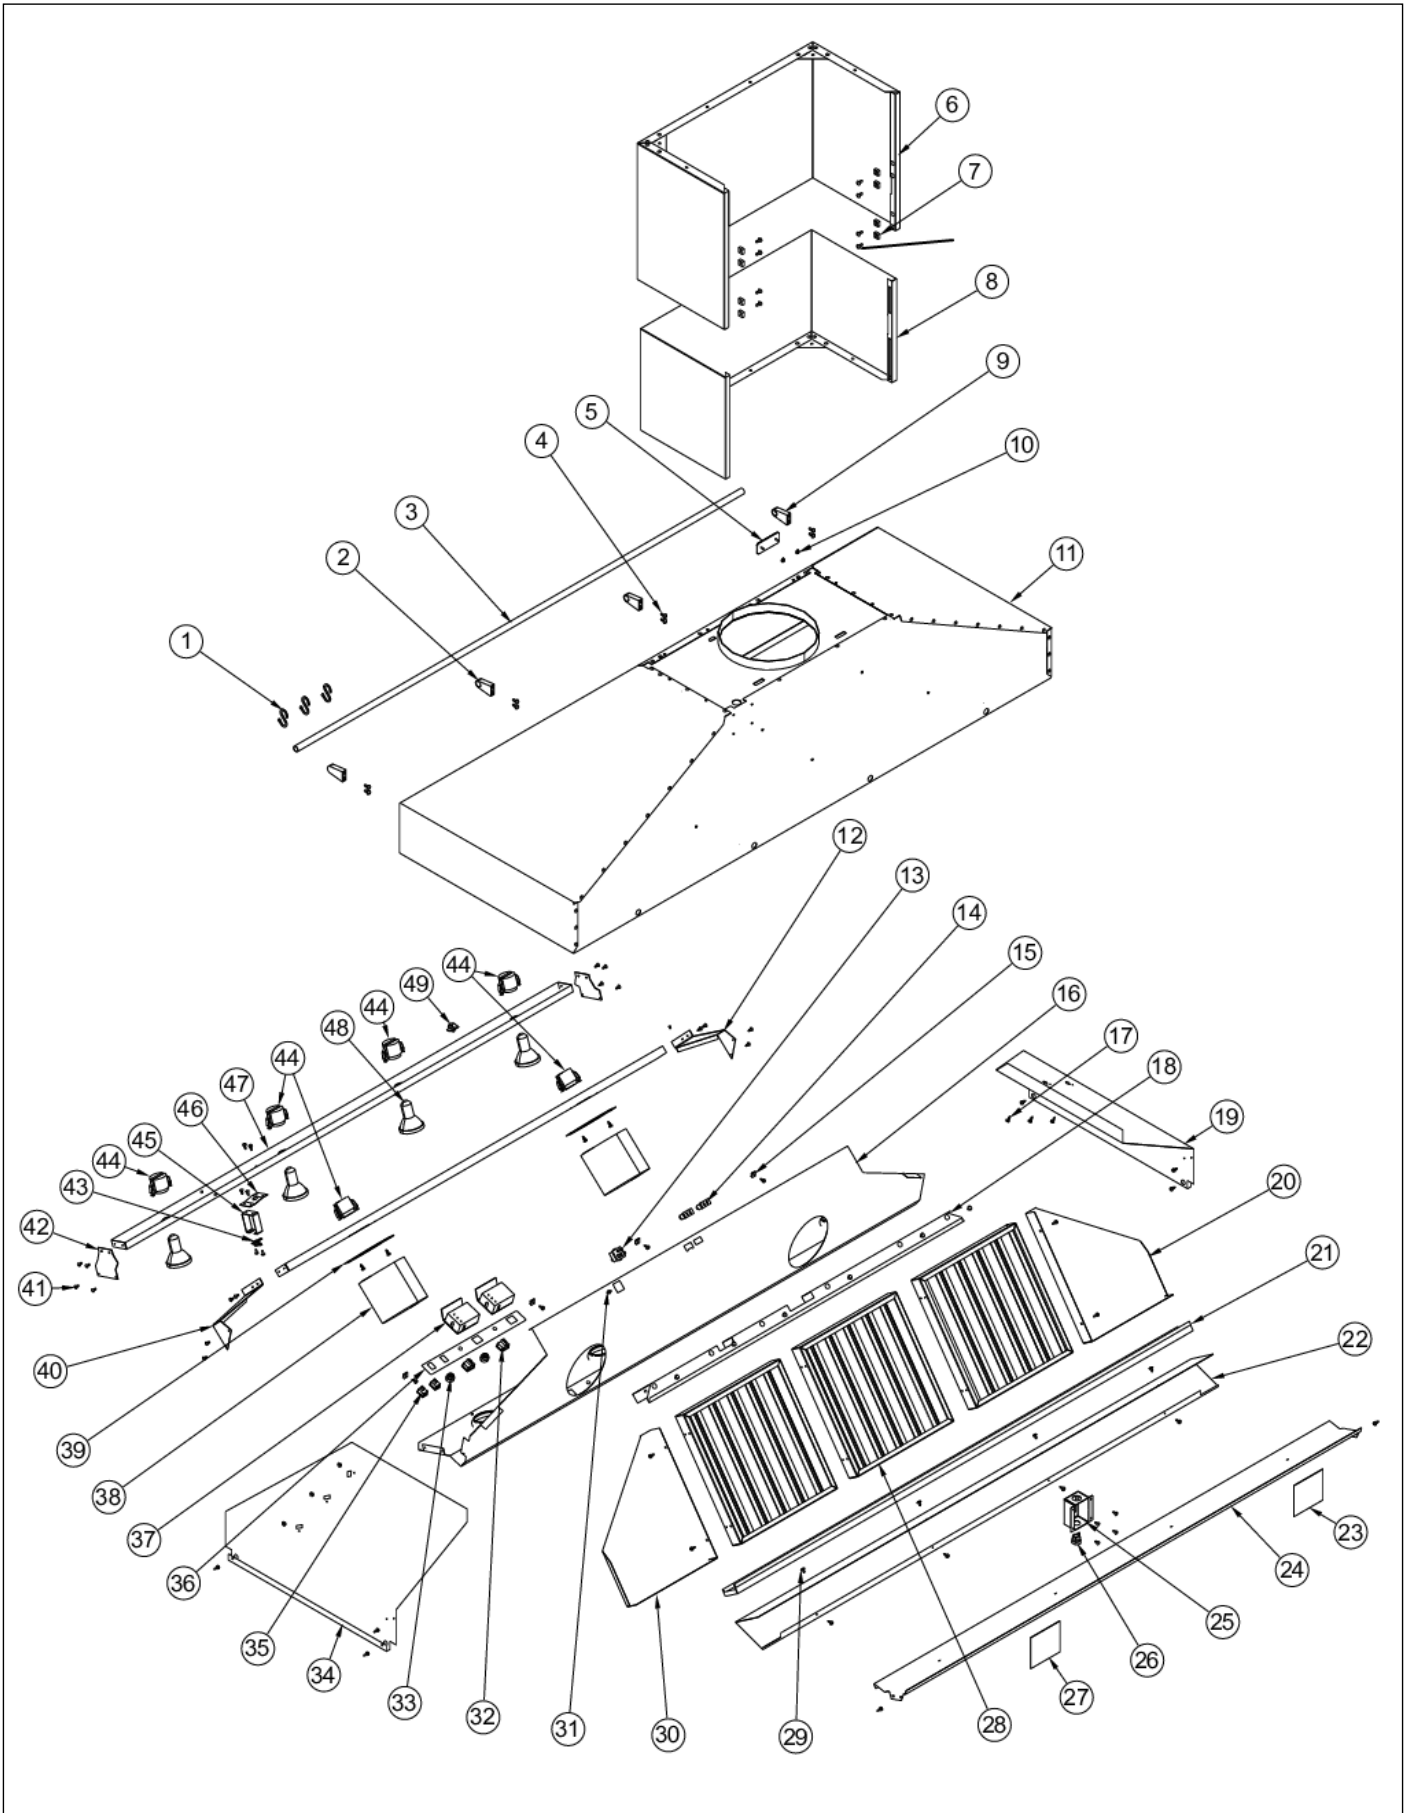

Item	Part No.	Name	Qty	Uom	NOTES
45	A2103810	THERMODISC BRACKET VWH/VIH	1	EA	
46	B2003837	HEAT SENSOR BRKT	1	EA	
47	A20011084	BOTTOM LIGHT SUPT (VWH/VBCV/VCWH66)	1	EA	NO LONGER AVAILABLE, Not available online / Call for pricing and availability
48	PE050034	HALOGEN BULB 50W	4	EA	
49	PE070214	DART CLIP	1	EA	
50	PD020009	10 X 1 PH. HD. PAN HD. SMS	8	EA	
NI	PD020016	10X1 1/2 WOOD SCREWS	5	EA	
Not Shown	NOTE	(INSTALL SCREW)		EA