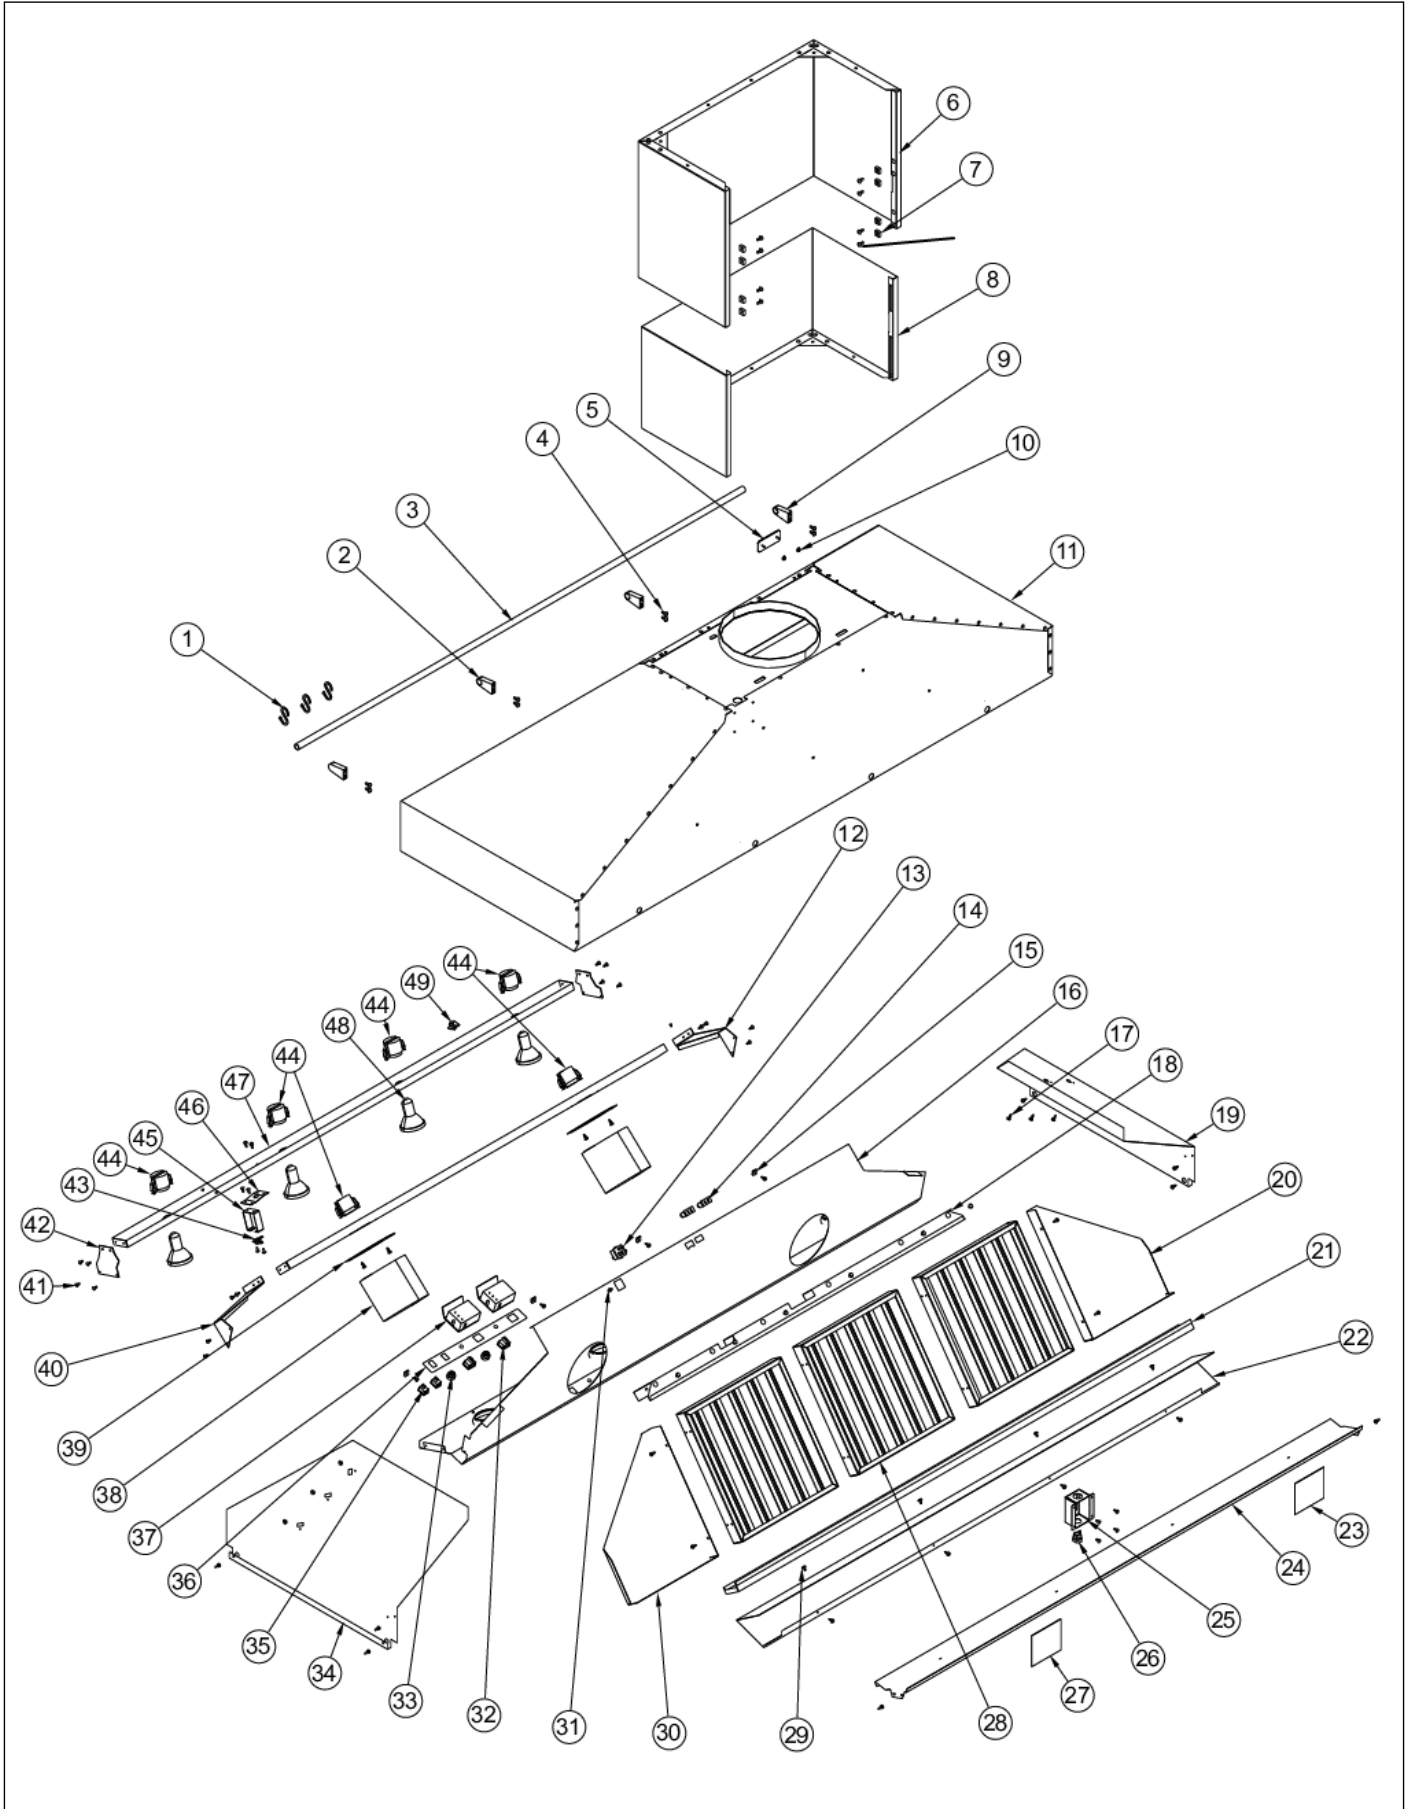

Item	Part No.	Name	Qty	Uom	NOTES
27	PF030337	HOOD WARNING LABEL	1	EA	
28	G3104046	BAFFLE FILTER ASSY (18" HOODS) 13.375 X 14	3	EA	
Not Shown	NOTE	(BEFORE 01/15/13)		EA	
28	037516-000	BAFFLE, FILTER, ASM, W/HDL	3	EA	
Not Shown	NOTE	(ON OR AFTER 01/15/13)		EA	
29	PD020032	SRW-8(A)X3/8"PH.WFR HD 7/16DIA*NICL	10	EA	
30	B2008773	RH SIDE FILTER SPACER, 8.62 X 14.375	1	EA	NO LONGER AVAILABLE
31	PD020010	10 X 3/8 GREEN GROUNDING SCREW	1	EA	
32	PE050048	FAN/LIGHT SWITCH (HOODS) EP0M11J	2	EA	
33	PA010071	LIGHT/MOTOR CONTROLLER KNOB	2	EA	
34	B2008790	RH I/S SIDE (VCWH6648)	1	EA	NO LONGER AVAILABLE
35	PE050050	HEAT LAMP SWITCH (A111B1100000)	2	EA	
36	PE040134	CONTROL PANEL PLATE	1	EA	
37	PE050156	PRO BLOWER CONTROL	2	EA	
38	G31012427	HEAT LAMP COWLING ASSY	2	EA	
39	A2003889	COWLING BRKT	2	EA	Not available online / Call for pricing and availability
40	A2009301	RH LIGHT SUPPORT TOP (VCWH)	1	EA	NO LONGER AVAILABLE, Not available online / Call for pricing and availability
41	PC040010	POP RIVET (.063/GR -.125) GAMD42-A	24	EA	
42	A20011005	BOTTOM LIGHT SUPT BRKT (VWH/VBCV/VCWH)	2	EA	NO LONGER AVAILABLE, Not available online / Call for pricing and availability
43	PJ030014	HEAT SENSOR (N.O.) 160 DEG.	1	EA	
44	PE050032	LIGHT SOCKET, (571V)	6	EA