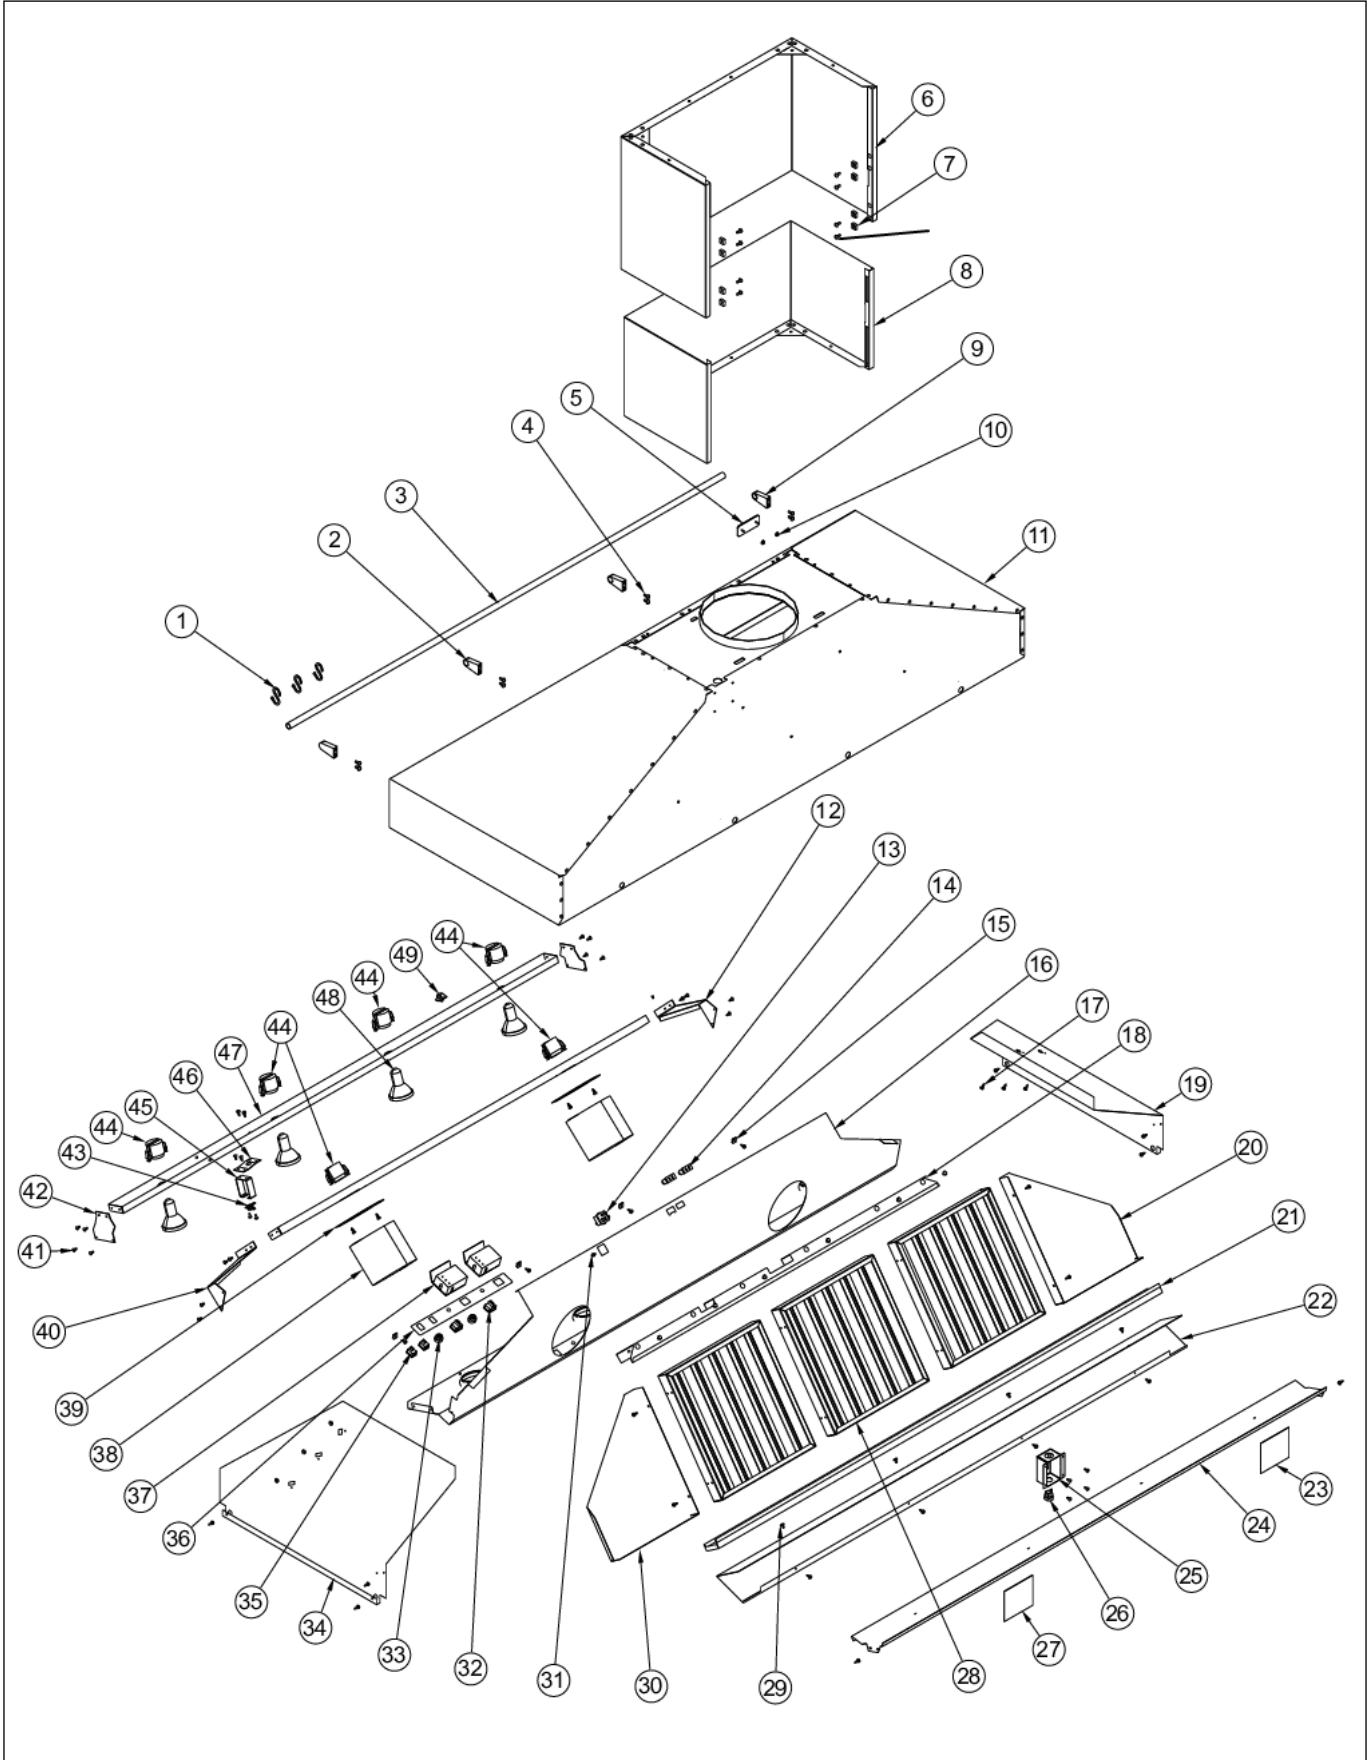

**VCWH6648**

VCWH6648 .....	1
Appendix A:Pages Index .....	A
Appendix B:Parts Index .....	B

Item	Part No.	Name	Qty	Uom	NOTES
1	PE030076	CHROME "S" HOOKS REPL PV100012SS	3	EA	
2	PE030052	SUPPORT TUBE, HOLE THROUGH	2	EA	
3	PE030068	66" BRASS ACCESSORY RAIL	1	EA	
4	PD010003	10-24 X 1/2 PH.TR.HD.SERD.M.S.	8	EA	
5	PE010142	3" VIKING LOGO BLACK/CHROME	1	EA	
6	G3105348SS	DUCT COVER TOP ASSY	1	EA	Not available online / Call for pricing and availability
6	G3109348SS	DUCT CVR TOP ASSY (VCWH60/6648) SS	1	EA	
6	G9009348BK	DUCT CVR TOP ASSY (VCWH60/6648) *BK*	1	EA	NO LONGER AVAILABLE, Not available online / Call for pricing and availability
6	G9009348BT	DUCT CVR TOP ASSY (VCWH60/6648) *BT*	1	EA	NO LONGER AVAILABLE, Not available online / Call for pricing and availability
6	G9009348SG	DUCT CVR TOP ASSY (VCWH60/6648) *SG*	1	EA	NO LONGER AVAILABLE, Not available online / Call for pricing and availability
6	G9009348GG	DUCT CVR TOP ASSY (VCWH60/6648) *GG*	1	EA	
6	G9009348WH	DUCT CVR TOP ASSY (VCWH60/6648) *WH*	1	EA	NO LONGER AVAILABLE, Not available online / Call for pricing and availability
6	G9009348BU	DUCT CVR TOP ASSY (VCWH60/6648) *BU*	1	EA	NO LONGER AVAILABLE, Not available online / Call for pricing and availability
6	G9009348LE	DUCT CVR TOP ASSY (VCWH60/6648) *LE*	1	EA	NO LONGER AVAILABLE, Not available online / Call for pricing and availability