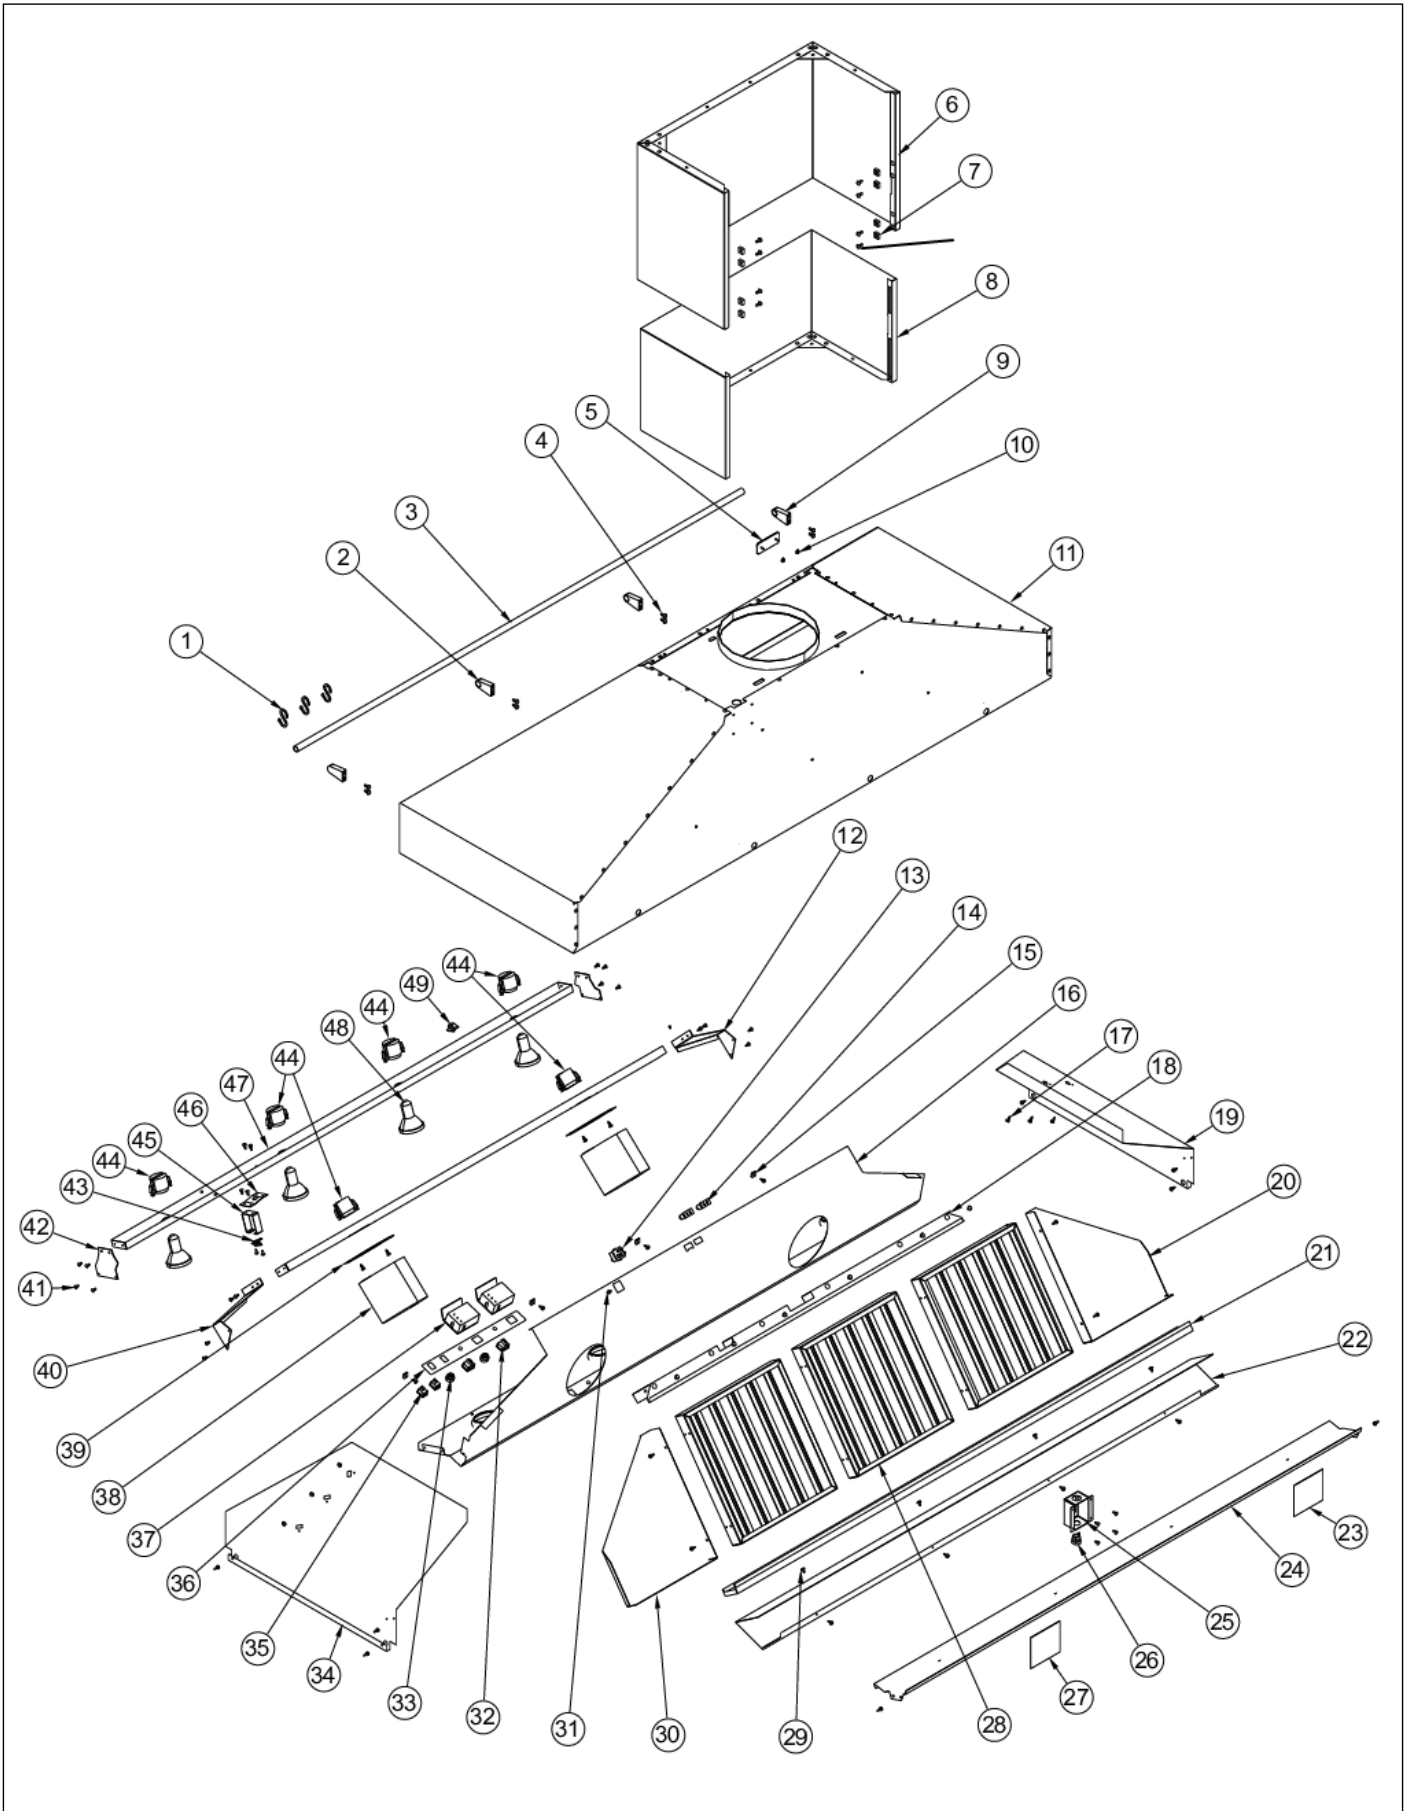

Item	Part No.	Name	Qty	Uom	NOTES
8	G9009344BT	DUCT CVR BTM ASSY (VCWH60/6648) *BT*	1	EA	NO LONGER AVAILABLE, Not available online / Call for pricing and availability
8	G9009344SG	DUCT CVR BTM ASSY (VCWH60/6648) *SG*	1	EA	NO LONGER AVAILABLE, Not available online / Call for pricing and availability
8	G9009344GG	DUCT CVR BTM ASSY (VCWH60/6648) *GG*	1	EA	
8	G9009344WH	DUCT CVR BTM ASSY (VCWH60/6648) *WH*	1	EA	NO LONGER AVAILABLE, Not available online / Call for pricing and availability
8	G9009344BU	DUCT CVR BTM ASSY (VCWH60/6648) *BU*	1	EA	NO LONGER AVAILABLE, Not available online / Call for pricing and availability
8	G9009344LE	DUCT CVR BTM ASSY (VCWH60/6648) *LE*	1	EA	NO LONGER AVAILABLE, Not available online / Call for pricing and availability
8	G9009344MJ	DUCT CVR BTM ASSY (VCWH60/6648) *MJ*	1	EA	NO LONGER AVAILABLE, Not available online / Call for pricing and availability
8	G9009344VB	DUCT CVR BTM ASSY (VCWH60/6648) *VB*	1	EA	NO LONGER AVAILABLE, Not available online / Call for pricing and availability
8	G9009344CB	DUCT CVR BTM ASSY (VCWH60/6648) *CB*	1	EA	NO LONGER AVAILABLE, Not available online / Call for pricing and availability
8	G9009344PL	DUCT CVR BTM ASSY (VCWH60/6648) PL	1	EA	
8	G9009344CH	DUCT CVR BTM ASSY (VCWH60/6648) CH	1	EA	
8	G9009344TP	DUCT CVR BTM ASSY (VCWH60/6648) TP	1	EA	
8	G9009344CW	DUCT CVR BTM ASSY (VCWH60/6648) CW	1	EA	
8	G9009344OG	DUCT CVR BTM ASSY (VCWH60/6648) OG	1	EA