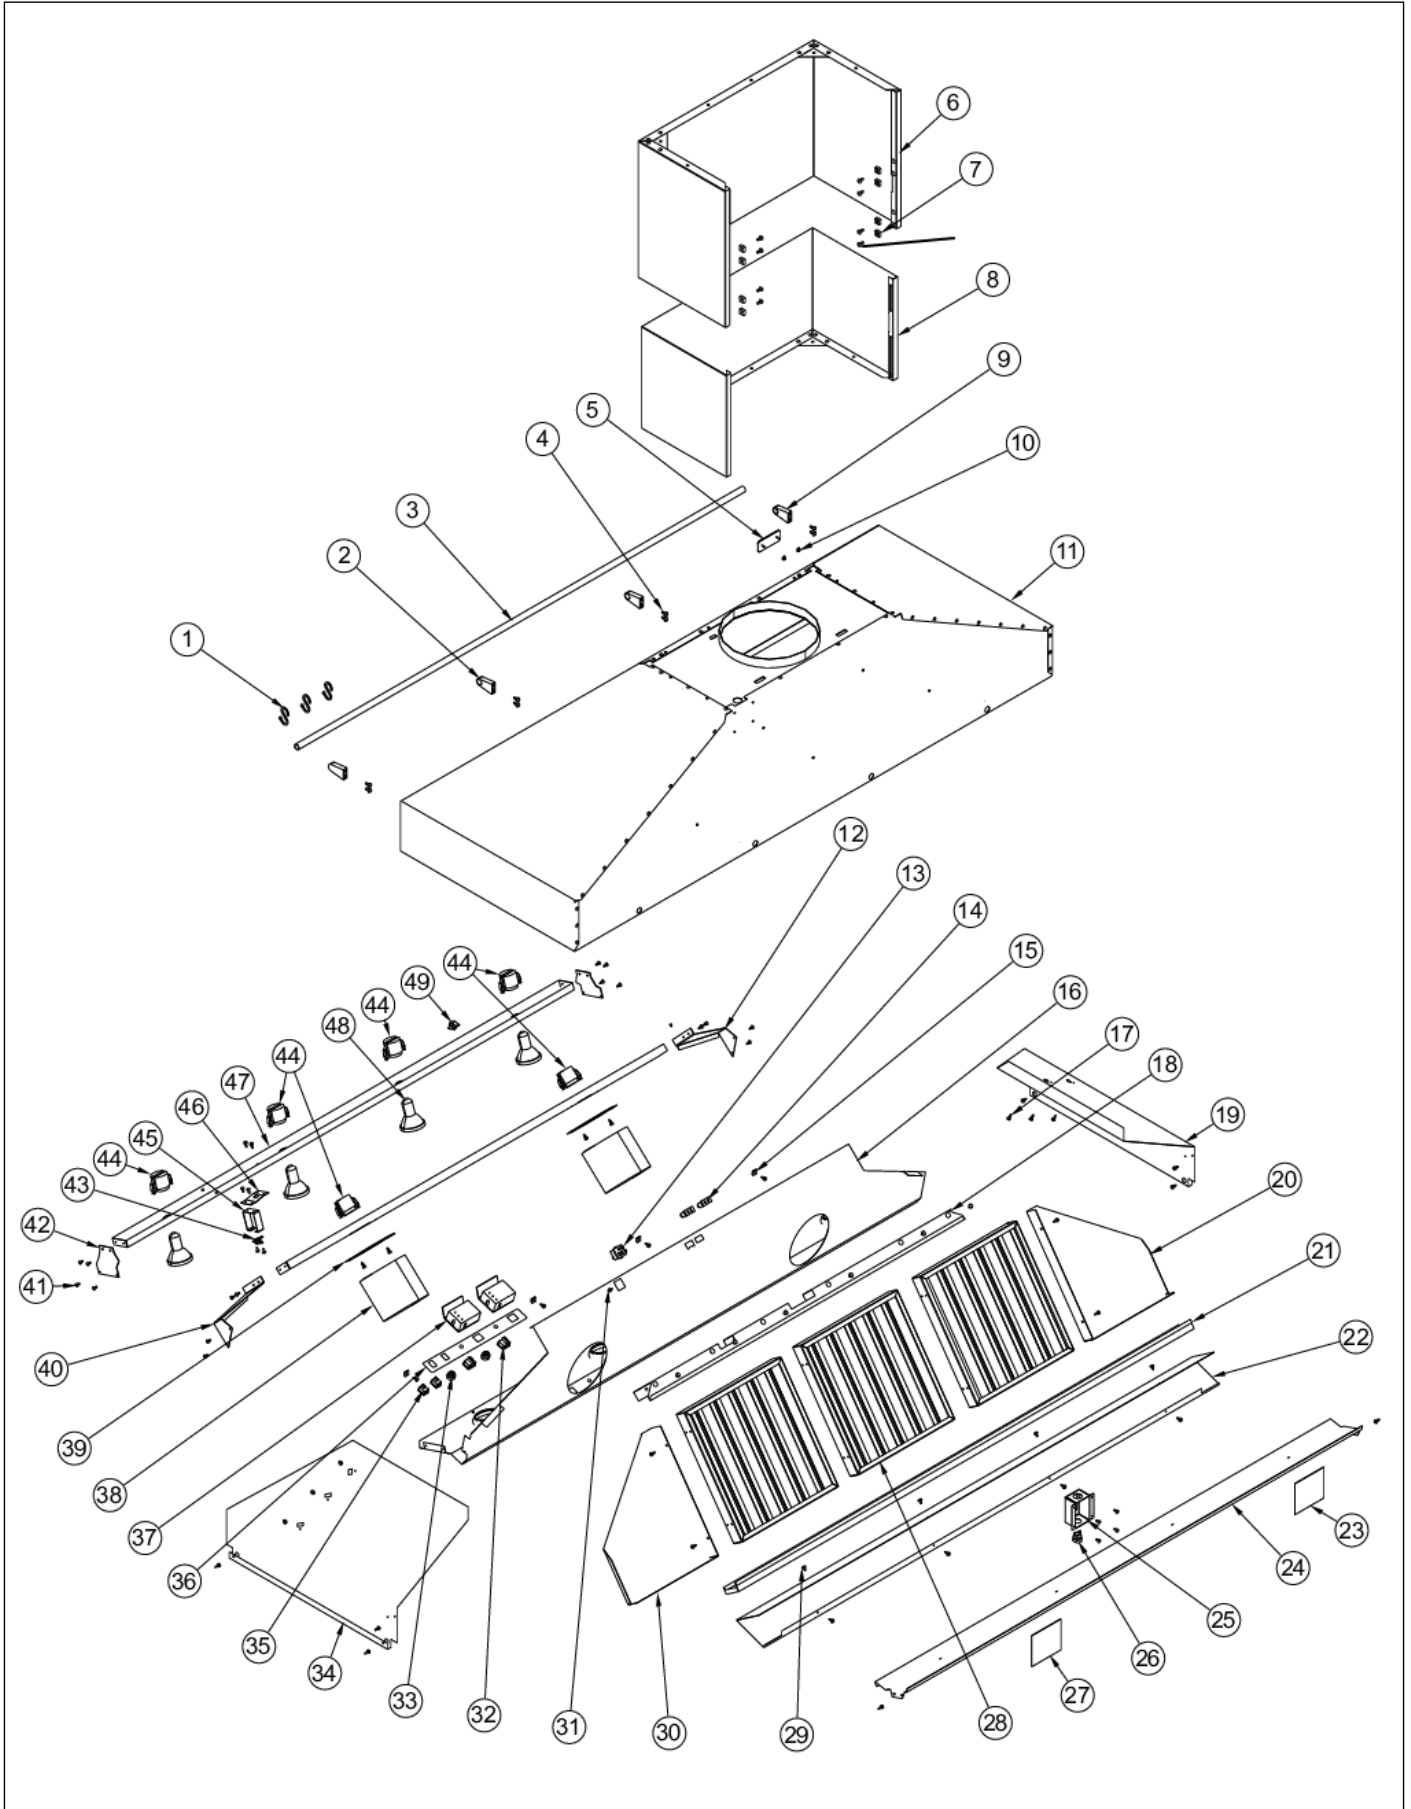

Item	Part No.	Name	Qty	Uom	NOTES
8	G9009344GM	DUCT CVR BTM ASSY (VCWH60/6648) GM	1	EA	
8	G9009344SA	DUCT CVR BTM ASSY (VCWH60/6648) SA	1	EA	
8	G9009344SE	DUCT CVR BTM ASSY (VCWH60/6648) SE	1	EA	
8	G9009344IB	DUCT CVR BTM ASSY (VCWH60/6648) IB	1	EA	
8	G9009344AR	DUCT CVR BTM ASSY (VCWH60/6648) AR	1	EA	
8	G9009344RR	DUCT CVR BTM ASSY (VCWH60/6648) RR	1	EA	
8	G9009344PM	DUCT CVR BTM ASSY (VCWH60/6648) PM	1	EA	
8	G9009344MS	DUCT CVR BTM ASSY (VCWH60/6648) MS	1	EA	
8	G3109344SSBR	DUCT CVR BTM ASSY, SS/BR	1	EA	Not available online / Call for pricing and availability
8	G9009344BKBR	DUCT CVR BTM ASSY, BK/BR	1	EA	Not available online / Call for pricing and availability
8	G9009344BTBR	DUCT CVR BTM ASSY, BT/BR	1	EA	Not available online / Call for pricing and availability
8	G9009344SGBR	DUCT CVR BTM ASSY, SG/BR	1	EA	Not available online / Call for pricing and availability
8	G9009344GGBR	DUCT CVR BTM ASSY, GG/BR	1	EA	Not available online / Call for pricing and availability
8	G9009344WHBR	DUCT CVR BTM ASSY, WH/BR	1	EA	Not available online / Call for pricing and availability
8	G9009344BUBR	DUCT CVR BTM ASSY, BU/BR	1	EA	Not available online / Call for pricing and availability
8	G9009344LEBR	DUCT CVR BTM ASSY, LE/BR	1	EA	Not available online / Call for pricing and availability