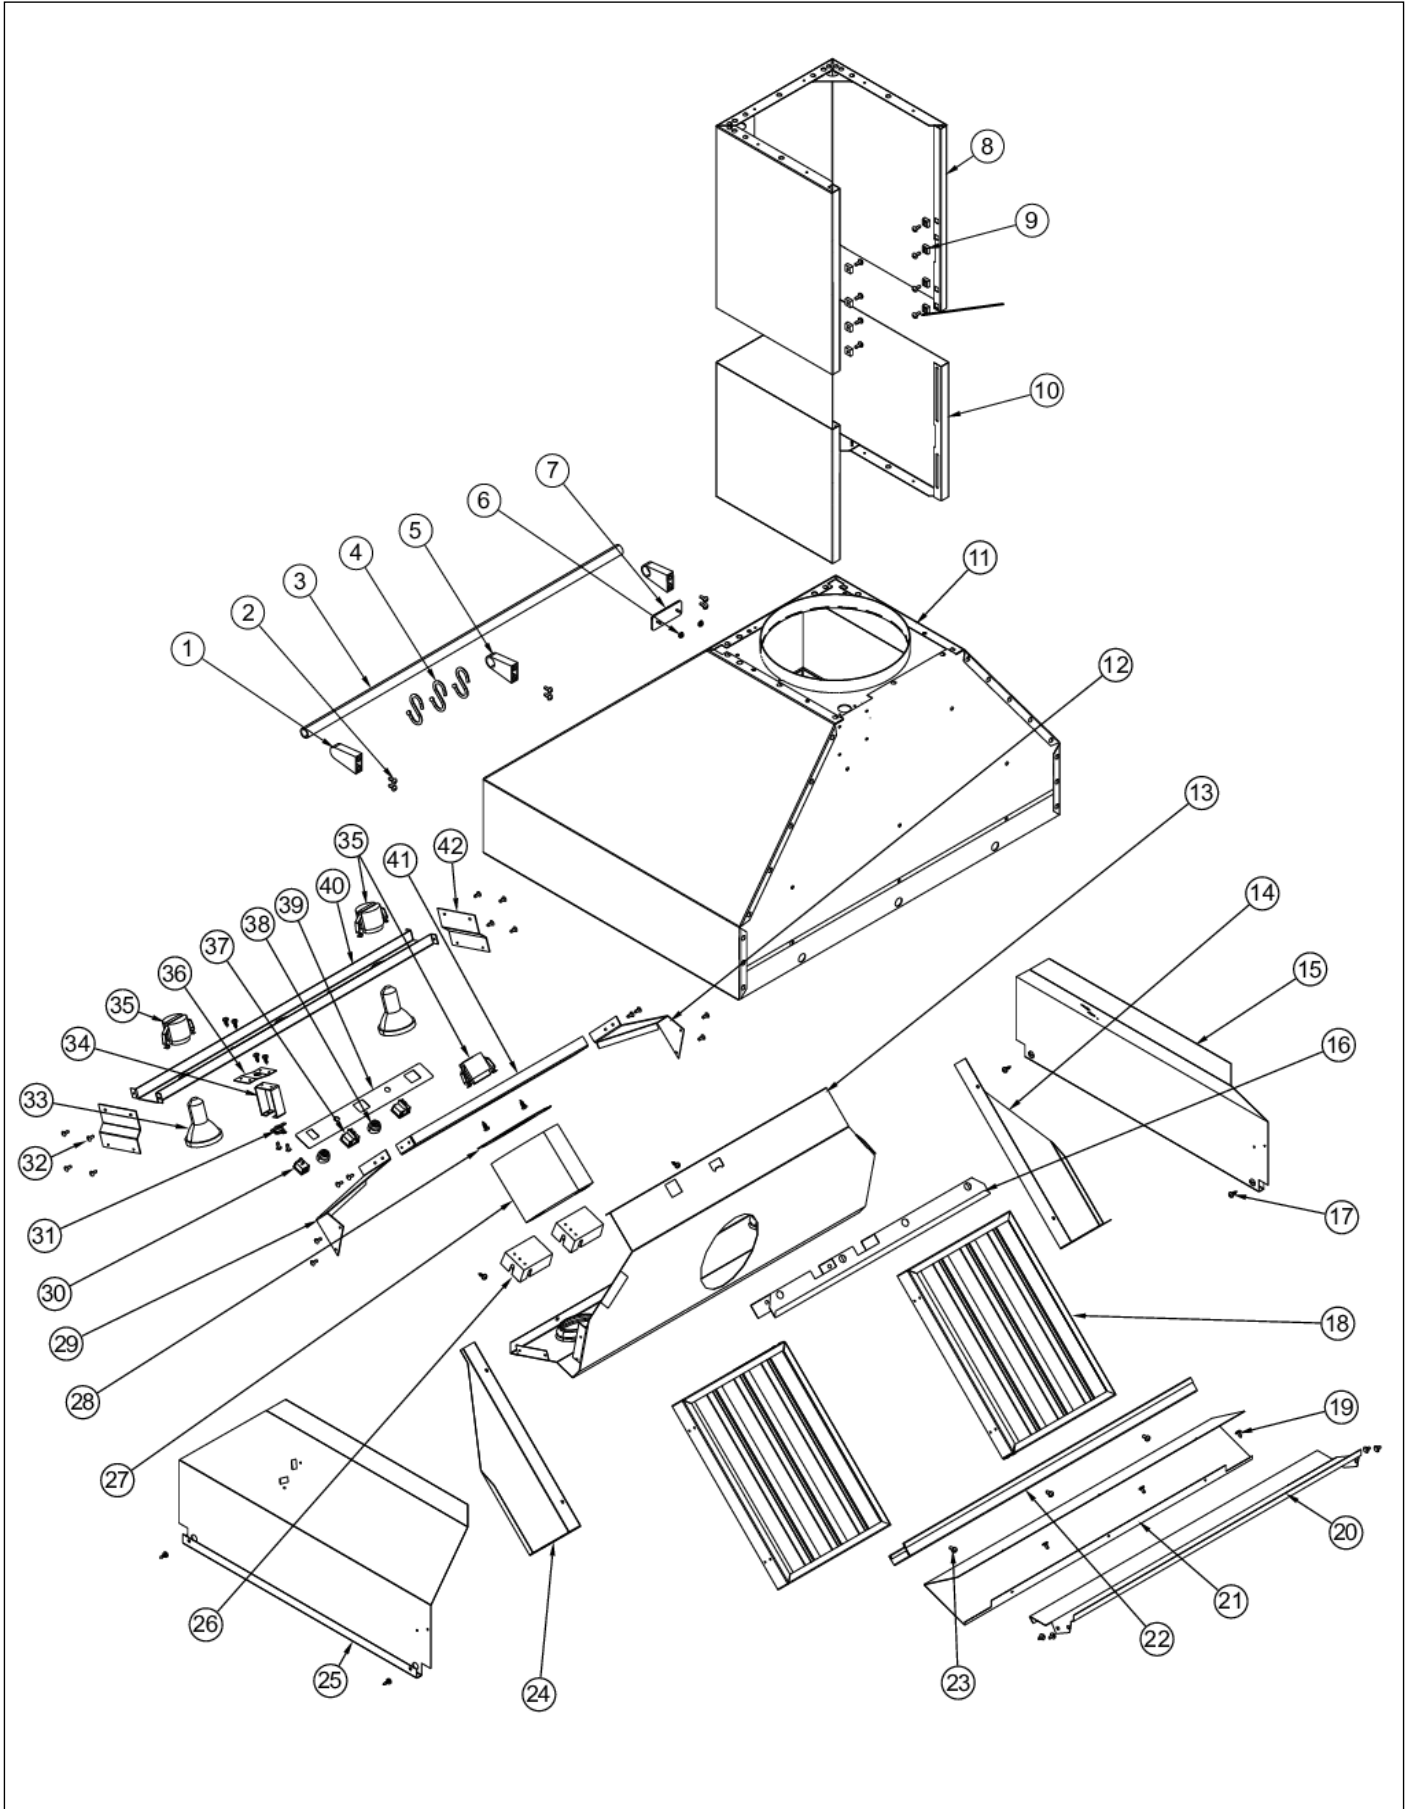

Item	Part No.	Name	Qty	Uom	NOTES
8	G9005020BTBR	DUCT CVR TOP ASSY, BT/BR	1	EA	Not available online / Call for pricing and availability
8	G9005020SGBR	DUCT CVR TOP ASSY, SG/BR	1	EA	Not available online / Call for pricing and availability
8	G9005020GGBR	DUCT CVR TOP ASSY, GG/BR	1	EA	Not available online / Call for pricing and availability
8	G9005020WHBR	DUCT CVR TOP ASSY, WH/BR	1	EA	Not available online / Call for pricing and availability
8	G9005020BUBR	DUCT CVR TOP ASSY, BU/BR	1	EA	Not available online / Call for pricing and availability
8	G9005020LEBR	DUCT CVR TOP ASSY, LE/BR	1	EA	Not available online / Call for pricing and availability
8	G9005020MJBR	DUCT CVR TOP ASSY, MJ/BR	1	EA	Not available online / Call for pricing and availability
8	G9005020VBBR	DUCT CVR TOP ASSY, VB/BR	1	EA	Not available online / Call for pricing and availability
8	G9005020CBBR	DUCT CVR TOP ASSY, CB/BR	1	EA	Not available online / Call for pricing and availability
8	G9005020PLBR	DUCT CVR TOP ASSY, PL/BR	1	EA	Not available online / Call for pricing and availability
8	G9005020CHBR	DUCT CVR TOP ASSY, CH/BR	1	EA	Not available online / Call for pricing and availability
8	G9005020TPBR	DUCT CVR TOP ASSY, TP/BR	1	EA	Not available online / Call for pricing and availability
8	G9005020CWBR	DUCT CVR TOP ASSY, CW/BR	1	EA	Not available online / Call for pricing and availability