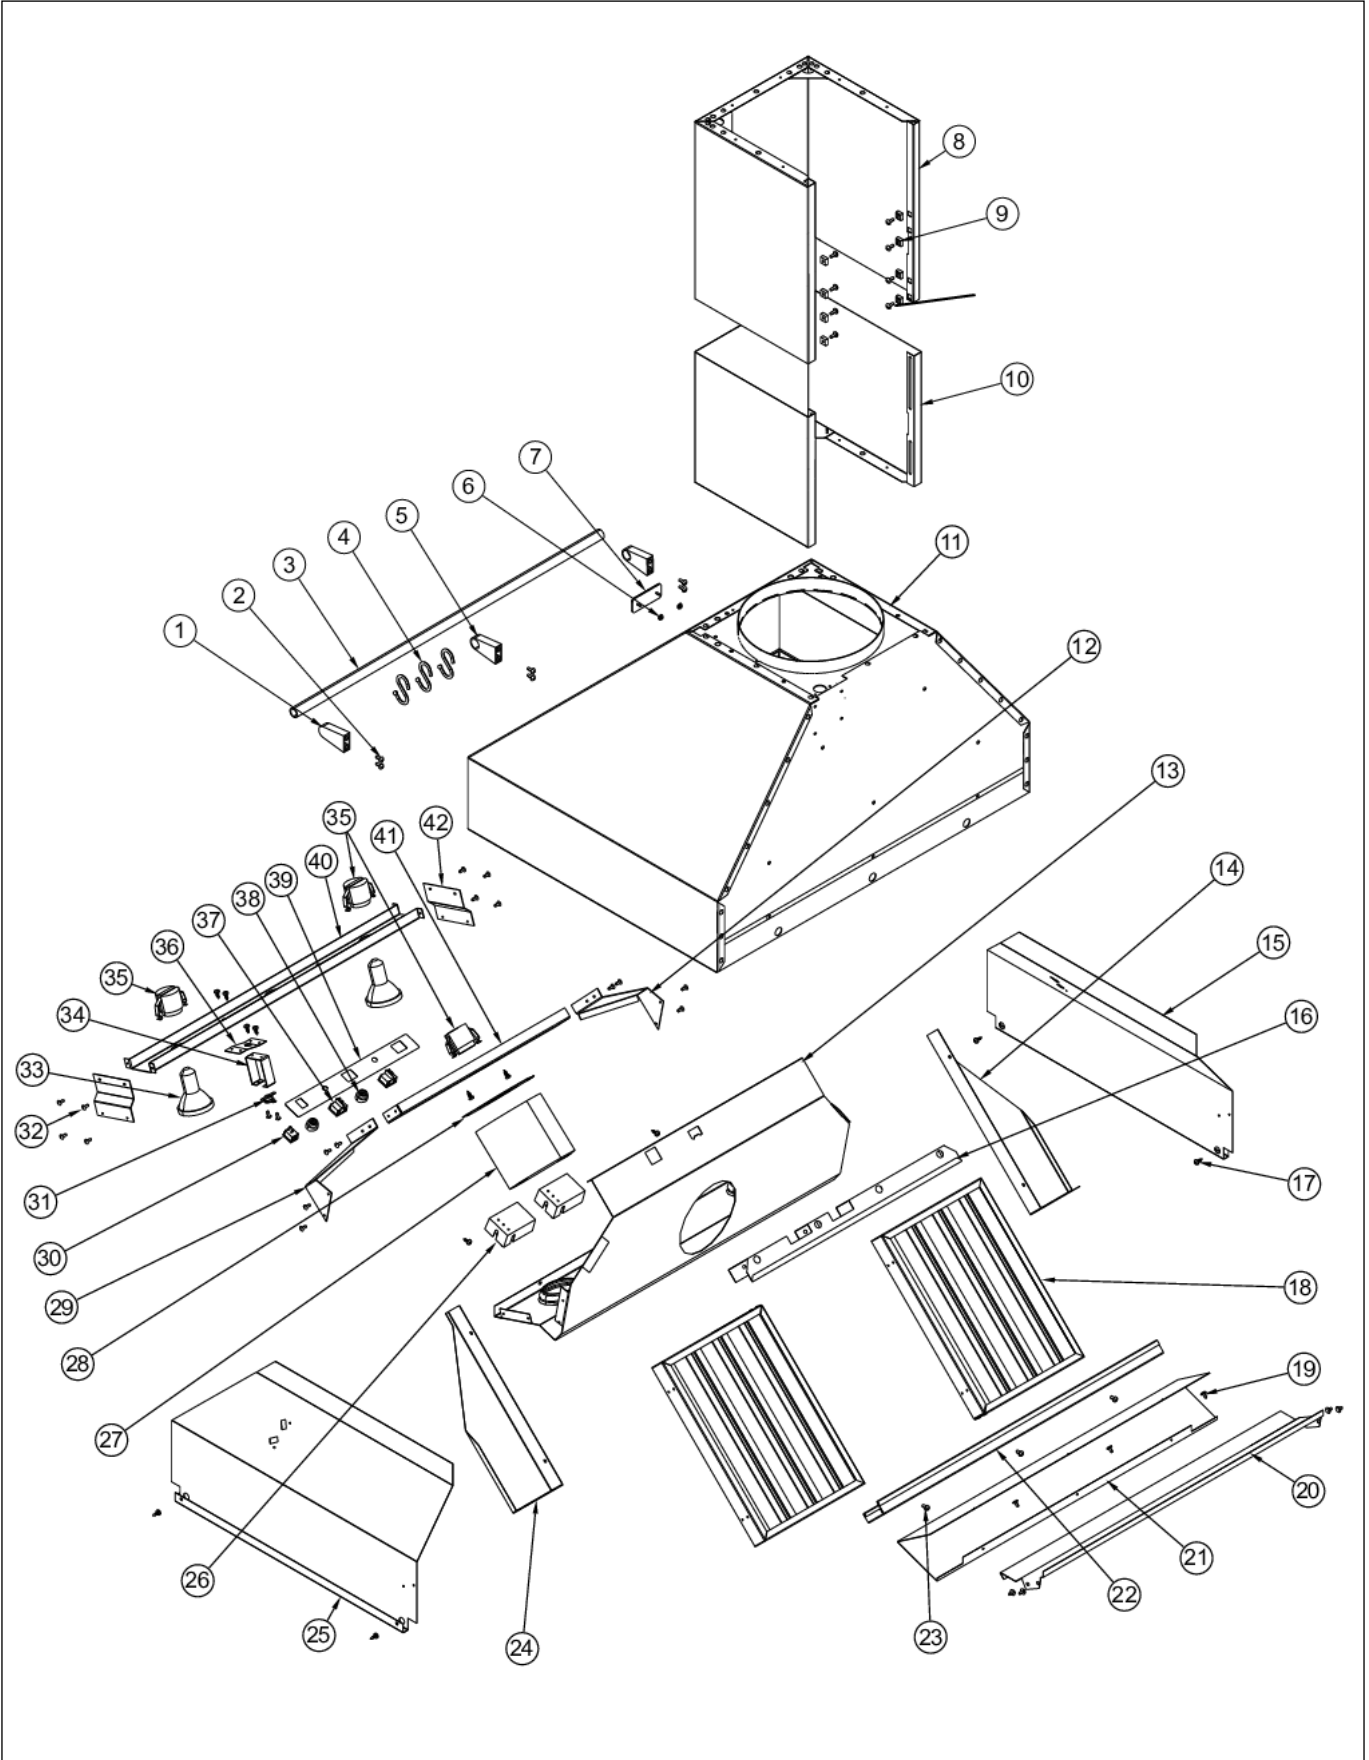

**VCWH3048**

VCWH3048 .....	1
Appendix A:Pages Index .....	A
Appendix B:Parts Index .....	B

Item	Part No.	Name	Qty	Uom	NOTES
1	PE030054	END CAP - SS	2	EA	
2	PD010003	10-24 X 1/2 PH.TR.HD.SERD.M.S.	21	EA	
3	PE030120	ACCESSORY RAIL - SS - NLA	1	EA	
4	PE030076	CHROME "S" HOOKS REPL PV100012SS	3	EA	
5	PE030052	SUPPORT TUBE, HOLE THROUGH	1	EA	
6	PD030006	CAPPED WASHER PAL NUT	2	EA	
7	PE010142	3" VIKING LOGO BLACK/CHROME	1	EA	
8	G3105020SS	DUCT CVR TOP ASSY 12X12 DCWH/L36/42	1	EA	
8	G9005020BK	DUCT CVR TOP (DCWH/L 3644)*BK*	1	EA	Not available online / Call for pricing and availability
8	G9005020BT	DUCT CVR TOP (DCWH/L 3644)*BT*	1	EA	NO LONGER AVAILABLE, Not available online / Call for pricing and availability
8	G9005020SG	DUCT CVR TOP (DCWH/L 3644)*SG*	1	EA	NO LONGER AVAILABLE
8	G9005020GG	DUCT CVR TOP (DCWH/L36/42)*GG*	1	EA	NO LONGER AVAILABLE, Not available online / Call for pricing and availability
8	G9005020WH	DUCT CVR TOP (DCWH/L 3644) *WH*	1	EA	
8	G9005020BU	DUCT CVR TOP ASSY12X12(VCWH30/36/42) *BU*	1	EA	NO LONGER AVAILABLE, Not available online / Call for pricing and availability
8	G9005020LE	DUCT CVR TOP ASSY12X12(VCWH30/36/42) *LE*	1	EA	NO LONGER AVAILABLE, Not available online / Call for pricing and availability
8	G9005020MJ	DUCT CVR TOP ASSY12X12(VCWH30/36/42) *MJ*	1	EA	NO LONGER AVAILABLE, Not available online / Call for pricing and availability