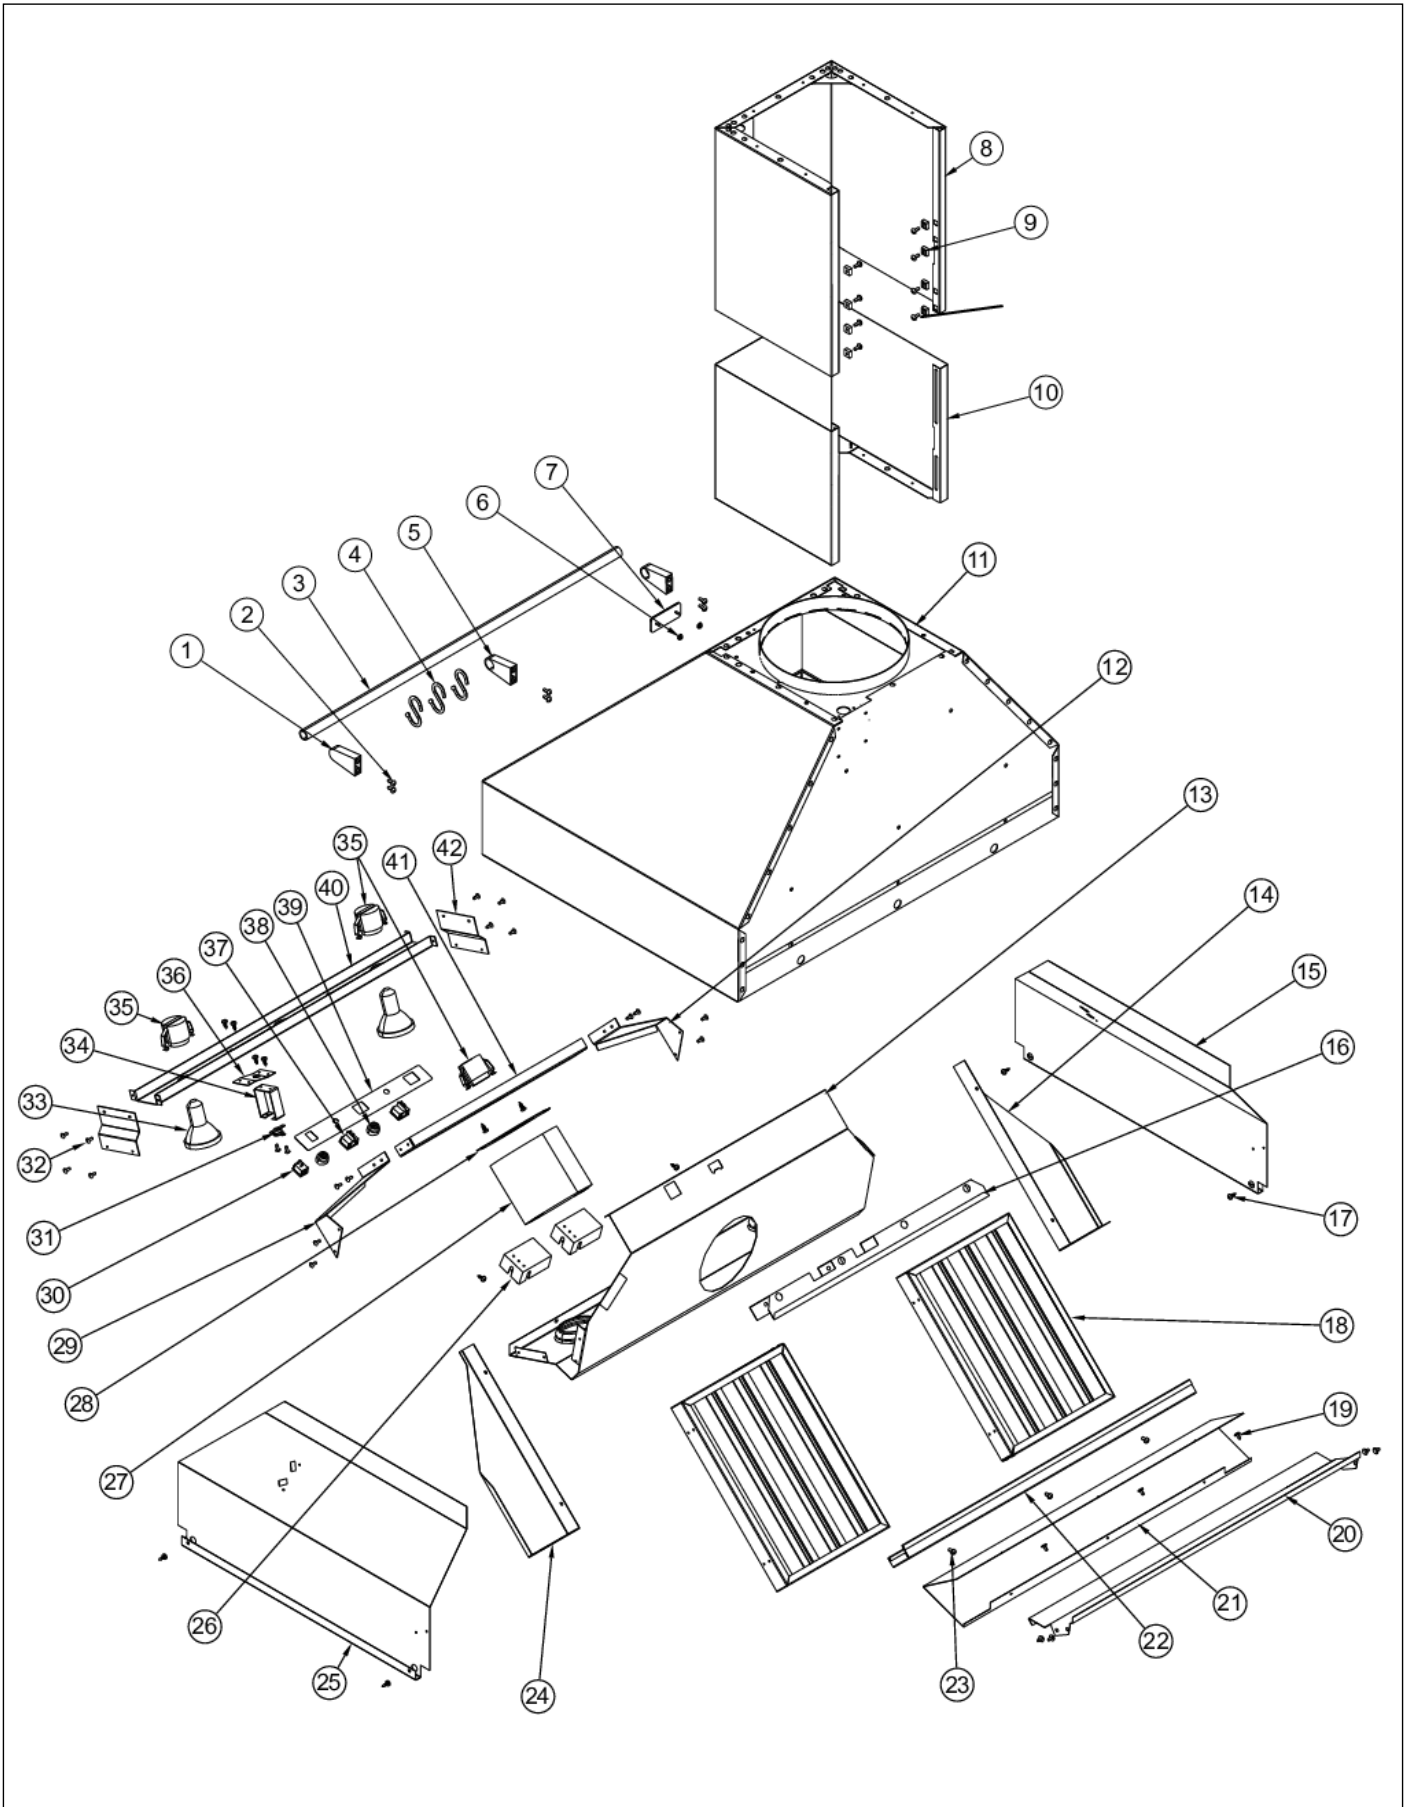

Item	Part No.	Name	Qty	Uom	NOTES
10	G9008764PMBR	DUCT CVR BTM ASSY, PM/BR	1	EA	Not available online / Call for pricing and availability
10	G9008764MSBR	DUCT CVR BTM ASSY, MS/BR	1	EA	Not available online / Call for pricing and availability
11	UNSERVICEABLE	30" CANOPY ASSY (VCWH3048) SS	1	EA	
12	A2009300	LH LIGHT SUPPORT TOP (VCWH)	1	EA	
13	B2008731	CONTROL PANEL (VCWH3048)	1	EA	NO LONGER AVAILABLE, Not available online / Call for pricing and availability
14	B2008734	LH SIDE FILTER SPACER, 3.726 X 13.726	1	EA	
15	B2008729	LH I/S SIDE (VCWH3048)	1	EA	NO LONGER AVAILABLE, Not available online / Call for pricing and availability
16	B20012436	FILTER SUPPORT BRKT (VCWH30)	1	EA	NO LONGER AVAILABLE
17	PD020087	10 X 1/2 PAN PH. TEK ZINC	12	EA	
18	G3108724	BAFFLE FILTER ASSY (VWH2448) 9.625 X 14	2	EA	
19	PD020032	SRW-8(A)X3/8"PH.WFR HD 7/16DIA*NICL	7	EA	
20	B20012486	FILTER SUPPORT TOP (VWH/VBCV/VCWH30)	1	EA	
21	B20011041	REAR FILTER SUPT BOTTOM (VBCV30)	1	EA	
22	B2003849	GREASE TROUGH (VWH3048/78)	1	EA	
23	PD020004	10X3/8PH.HD.TYPE 25 REPL PD040125	3	EA	
24	B2008733	RH SIDE FILTER SPACER, 3.726 X 13.726	1	EA	
25	B2008730	RH I/S SIDE (VCWH3048)	1	EA	NO LONGER AVAILABLE, Not available online / Call for pricing and availability
26	PE050156	PRO BLOWER CONTROL	2	EA