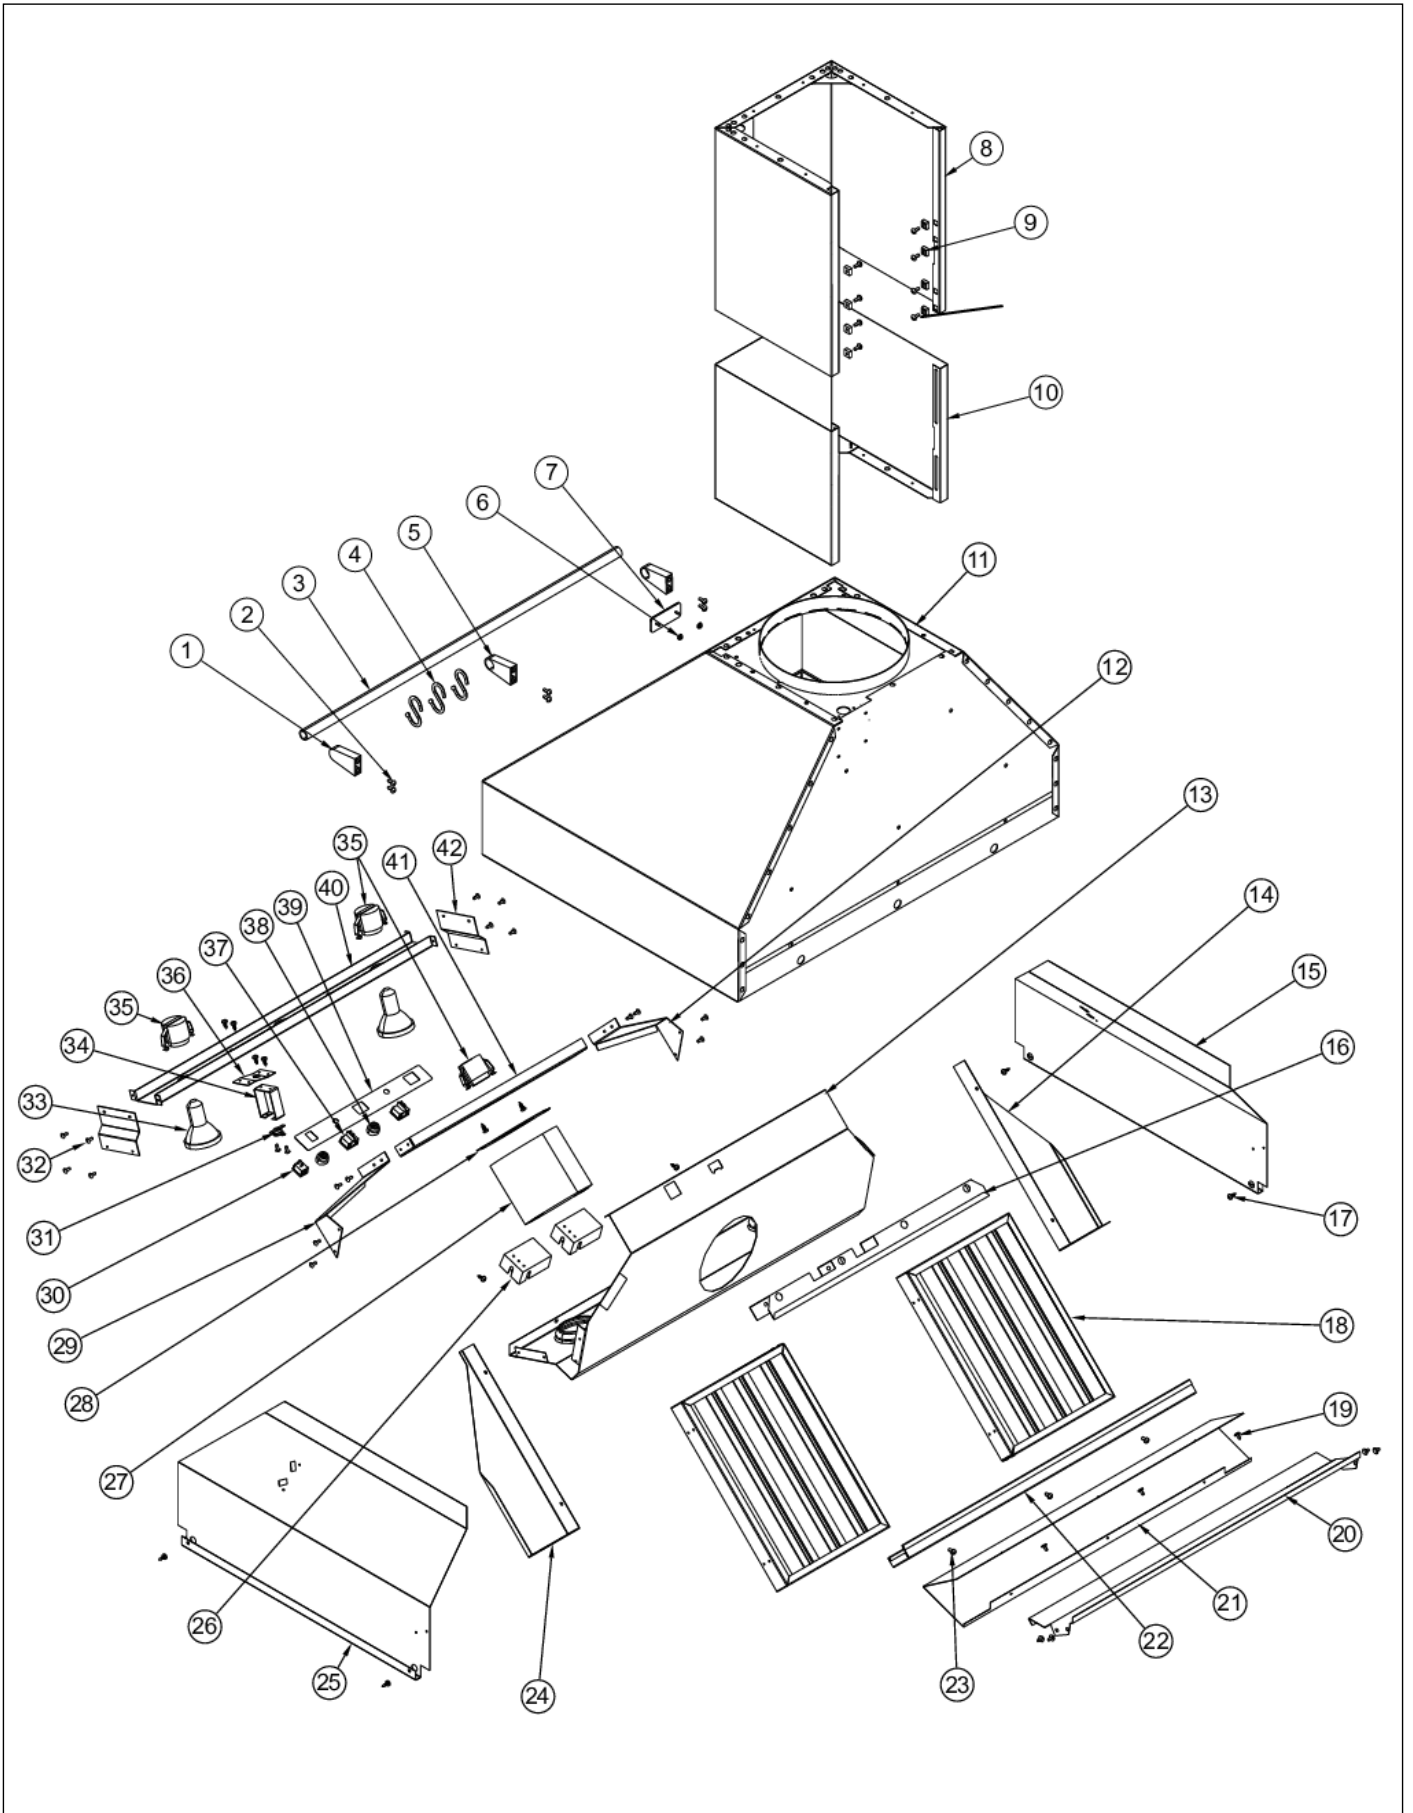

Item	Part No.	Name	Qty	Uom	NOTES
10	G9008764VBBR	DUCT CVR BTM ASSY, VB/BR	1	EA	Not available online / Call for pricing and availability
10	G9008764CBBR	DUCT CVR BTM ASSY, CB/BR	1	EA	Not available online / Call for pricing and availability
10	G9008764PLBR	DUCT CVR BTM ASSY, PL/BR	1	EA	Not available online / Call for pricing and availability
10	G9008764CHBR	DUCT CVR BTM ASSY, CH/BR	1	EA	Not available online / Call for pricing and availability
10	G9008764TPBR	DUCT CVR BTM ASSY, TP/BR	1	EA	Not available online / Call for pricing and availability
10	G9008764CWBR	DUCT CVR BTM ASSY, CW/BR	1	EA	Not available online / Call for pricing and availability
10	G9008764OGBR	DUCT CVR BTM ASSY, OG/BR	1	EA	Not available online / Call for pricing and availability
10	G9008764GMBR	DUCT CVR BTM ASSY, GM/BR	1	EA	Not available online / Call for pricing and availability
10	G9008764SABR	DUCT CVR BTM ASSY, SA/BR	1	EA	Not available online / Call for pricing and availability
10	G9008764SEBR	DUCT CVR BTM ASSY, SE/BR	1	EA	Not available online / Call for pricing and availability
10	G9008764IBBR	DUCT CVR BTM ASSY, IB/BR	1	EA	Not available online / Call for pricing and availability
10	G9008764ARBR	DUCT CVR BTM ASSY, AR/BR	1	EA	Not available online / Call for pricing and availability
10	G9008764RRBR	DUCT CVR BTM ASSY, RR/BR	1	EA	Not available online / Call for pricing and availability