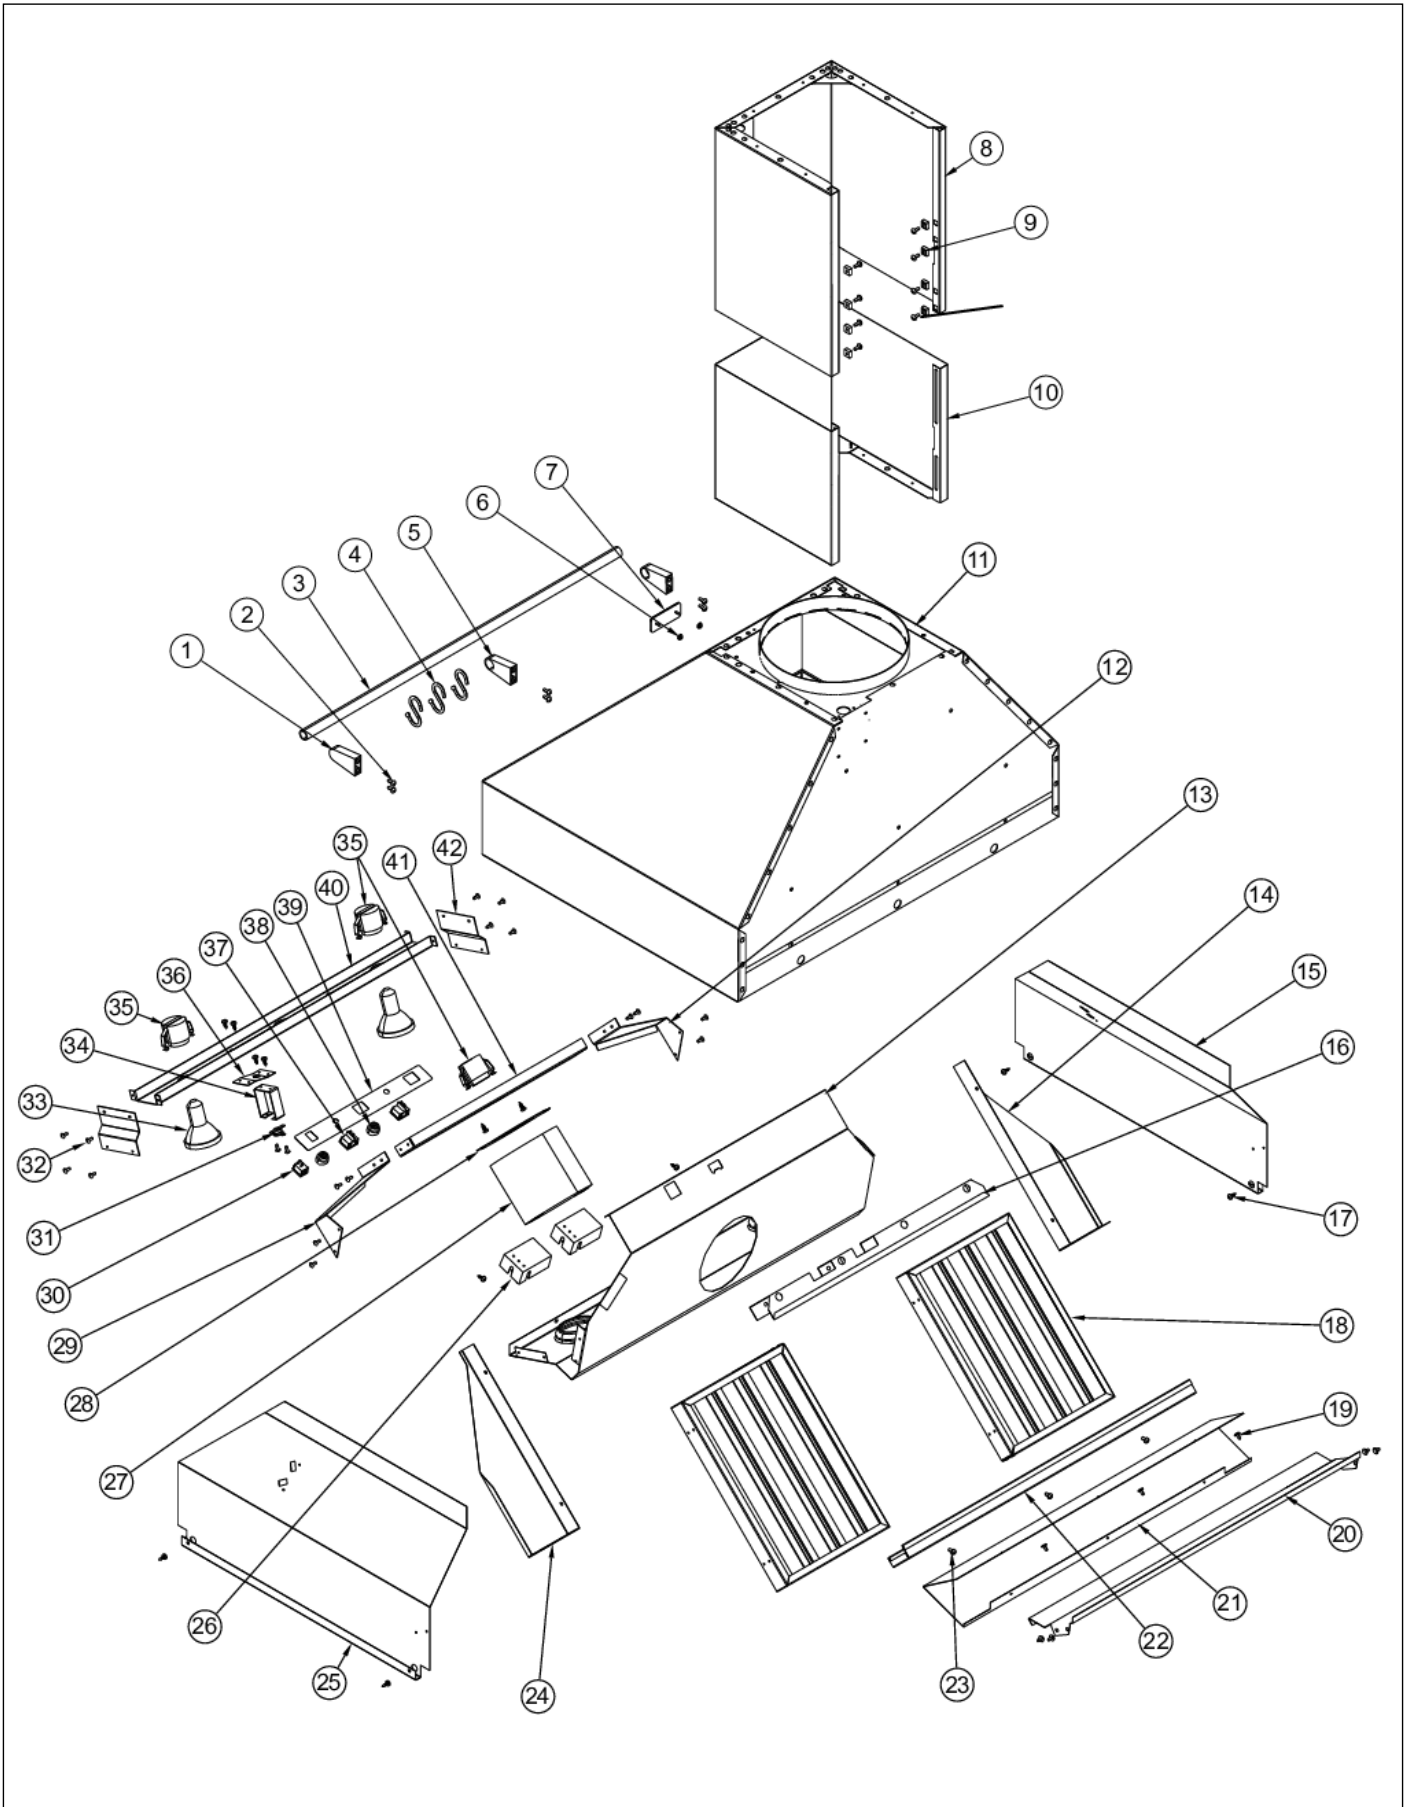

Item	Part No.	Name	Qty	Uom	NOTES
10	G9008764GG	DUCT COVER BTM ASSY (VCWH30/36/42) *GG*	1	EA	NO LONGER AVAILABLE, Not available online / Call for pricing and availability
10	G9008764WH	DUCT COVER BTM ASSY (VCWH30/36/42) *WH*	1	EA	Not available online / Call for pricing and availability
10	G9008764BU	DUCT COVER BTM ASSY (VCWH30/36/42) *BU*	1	EA	NO LONGER AVAILABLE, Not available online / Call for pricing and availability
10	G9008764LE	DUCT COVER BTM ASSY (VCWH30/36/42) *LE*	1	EA	NO LONGER AVAILABLE, Not available online / Call for pricing and availability
10	G9008764MJ	DUCT COVER BTM ASSY (VCWH30/36/42) *MJ*	1	EA	NO LONGER AVAILABLE, Not available online / Call for pricing and availability
10	G9008764VB	DUCT COVER BTM ASSY (VCWH30/36/42) *VB*	1	EA	NO LONGER AVAILABLE, Not available online / Call for pricing and availability
10	G9008764CB	DUCT COVER BTM ASSY (VCWH30/36/42) *CB*	1	EA	NO LONGER AVAILABLE, Not available online / Call for pricing and availability
10	G9008764PL	DUCT COVER BTM ASSY (VCWH30/36/42) PL	1	EA	
10	G9008764CH	DUCT COVER BTM ASSY (VCWH30/36/42) *CH*	1	EA	
10	G9008764TP	DUCT COVER BTM ASSY (VCWH30/36/42) TP	1	EA	
10	G9008764CW	DUCT COVER BTM ASSY (VCWH30/36/42) CW	1	EA	
10	G9008764OG	DUCT COVER BTM ASSY (VCWH30/36/42) OG	1	EA	
10	G9008764GM	DUCT COVER BTM ASSY (VCWH30/36/42) GM	1	EA	Not available online / Call for pricing and availability
10	G9008764SA	DUCT COVER BTM ASSY (VCWH30/36/42) SA	1	EA