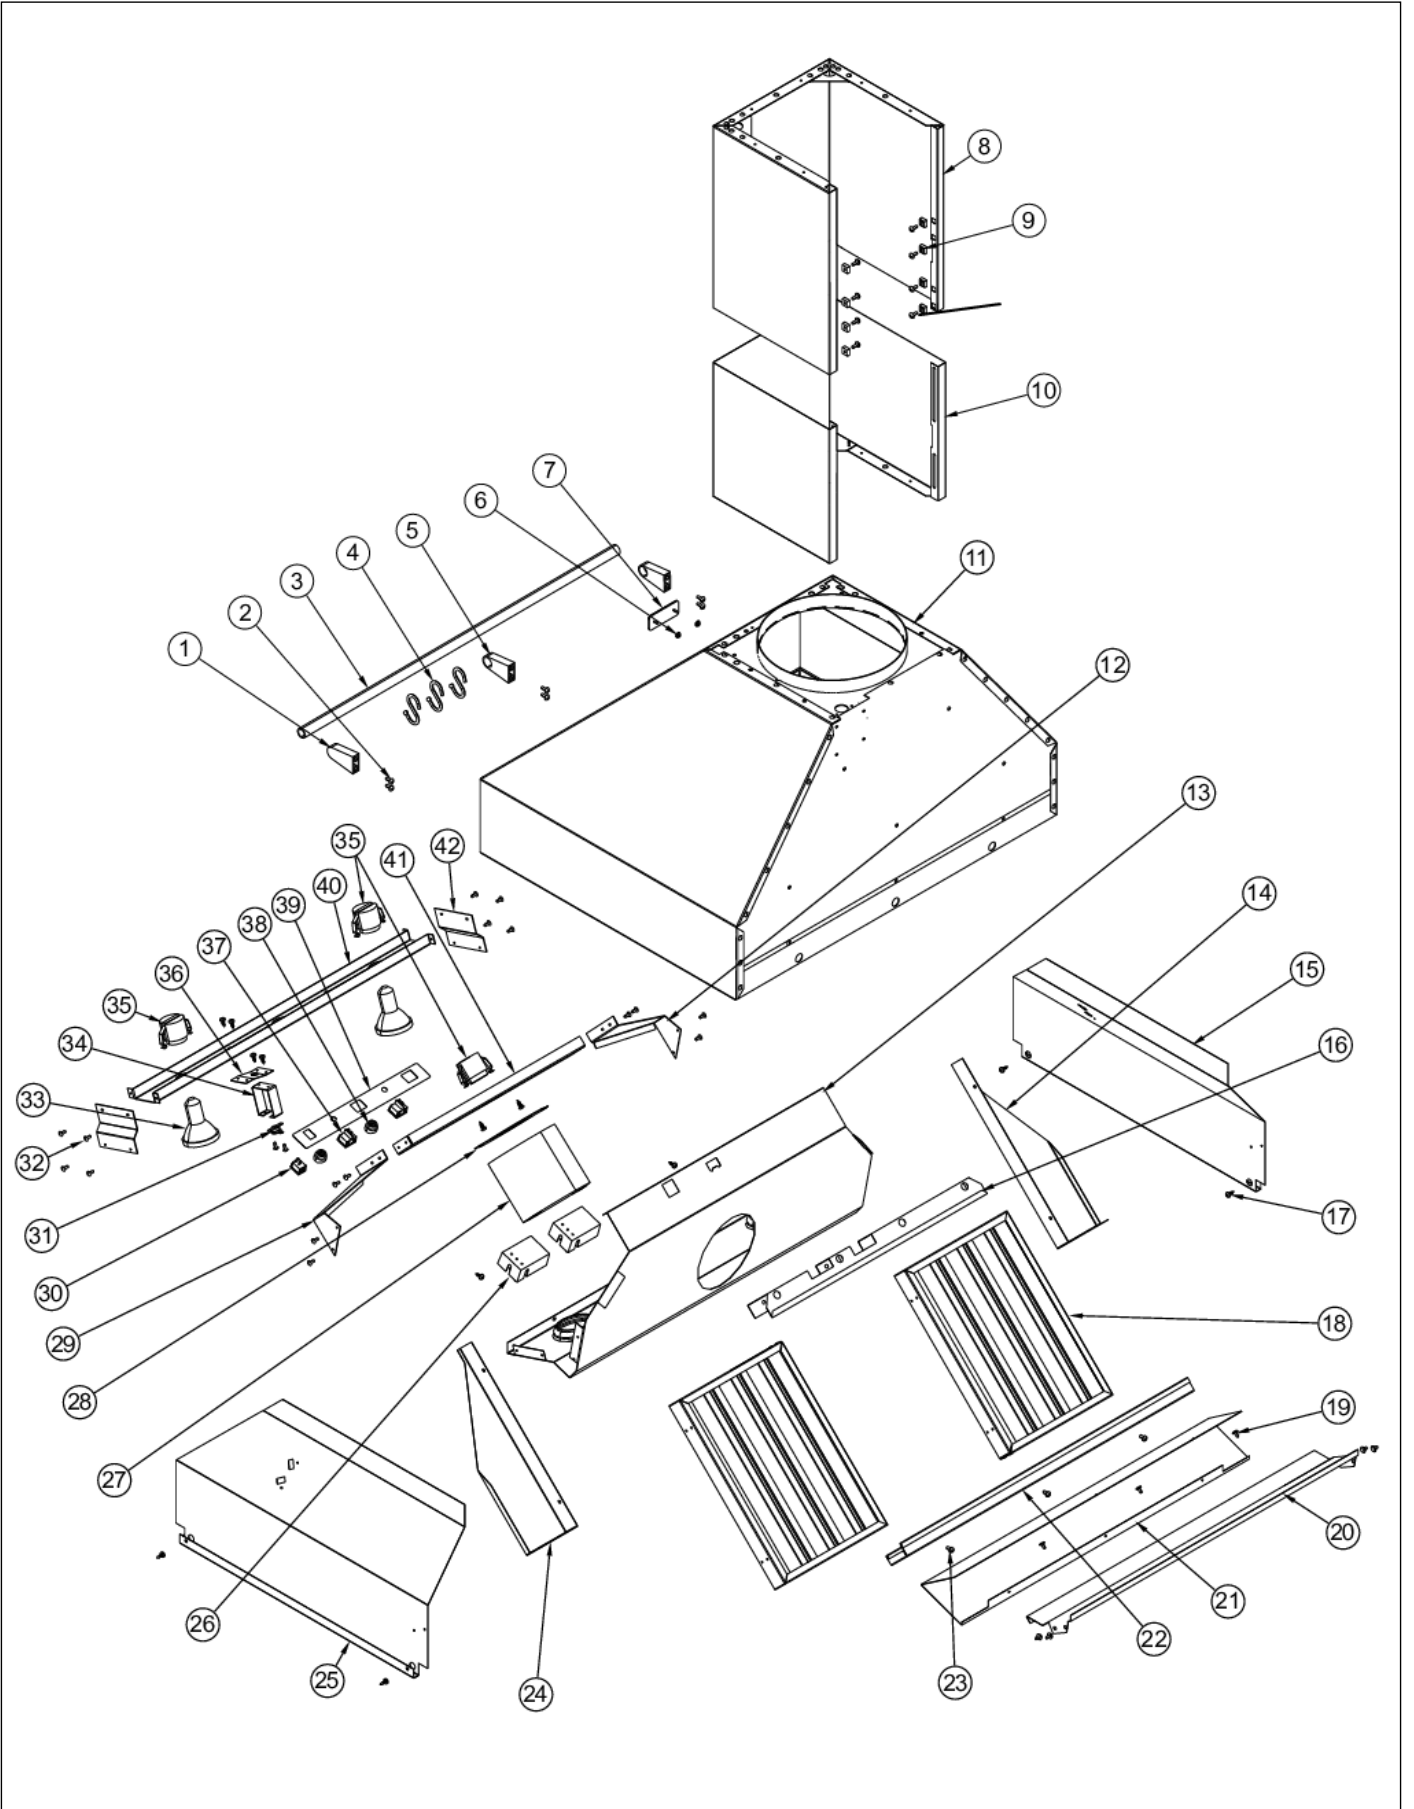

Item	Part No.	Name	Qty	Uom	NOTES
27	G31012427	HEAT LAMP COWLING ASSY	1	EA	
28	A2003889	COWLING BRKT	1	EA	Not available online / Call for pricing and availability
29	A2009301	RH LIGHT SUPPORT TOP (VCWH)	1	EA	NO LONGER AVAILABLE, Not available online / Call for pricing and availability
30	PE050050	HEAT LAMP SWITCH (A111B1100000)	1	EA	
31	PJ030014	HEAT SENSOR (N.O.) 160 DEG.	1	EA	
32	PC040010	POP RIVET (.063/GR -.125) GAMD42-A	18	EA	
33	PE050034	HALOGEN BULB 50W	2	EA	
34	A2103810	THERMODISC BRACKET VWH/VIH	1	EA	
35	PE050032	LIGHT SOCKET, (571V)	3	EA	
36	B2003837	HEAT SENSOR BRKT	1	EA	
37	PE050048	FAN/LIGHT SWITCH (HOODS) EP0M11J	2	EA	
38	PA010071	LIGHT/MOTOR CONTROLLER KNOB	2	EA	
39	PE040133	CONTROL PANEL PLATE	1	EA	
40	A20011079	BOTTOM LIGHT SUPT (VWH/VBCV/VCWH30)	1	EA	Not available online / Call for pricing and availability
41	A2009302	LIGHT SUPPORT TOP (VCWH3048)	1	EA	NO LONGER AVAILABLE, Not available online / Call for pricing and availability
42	A20011005	BOTTOM LIGHT SUPT BRKT (VWH/VBCV/VCWH)	2	EA	NO LONGER AVAILABLE, Not available online / Call for pricing and availability
43	PD020009	10 X 1 PH. HD. PAN HD. SMS	8	EA	
NI	PD020016	10X1 1/2 WOOD SCREWS	5	EA	
Not Shown	NOTE	(INSTALL SCREWS)		EA