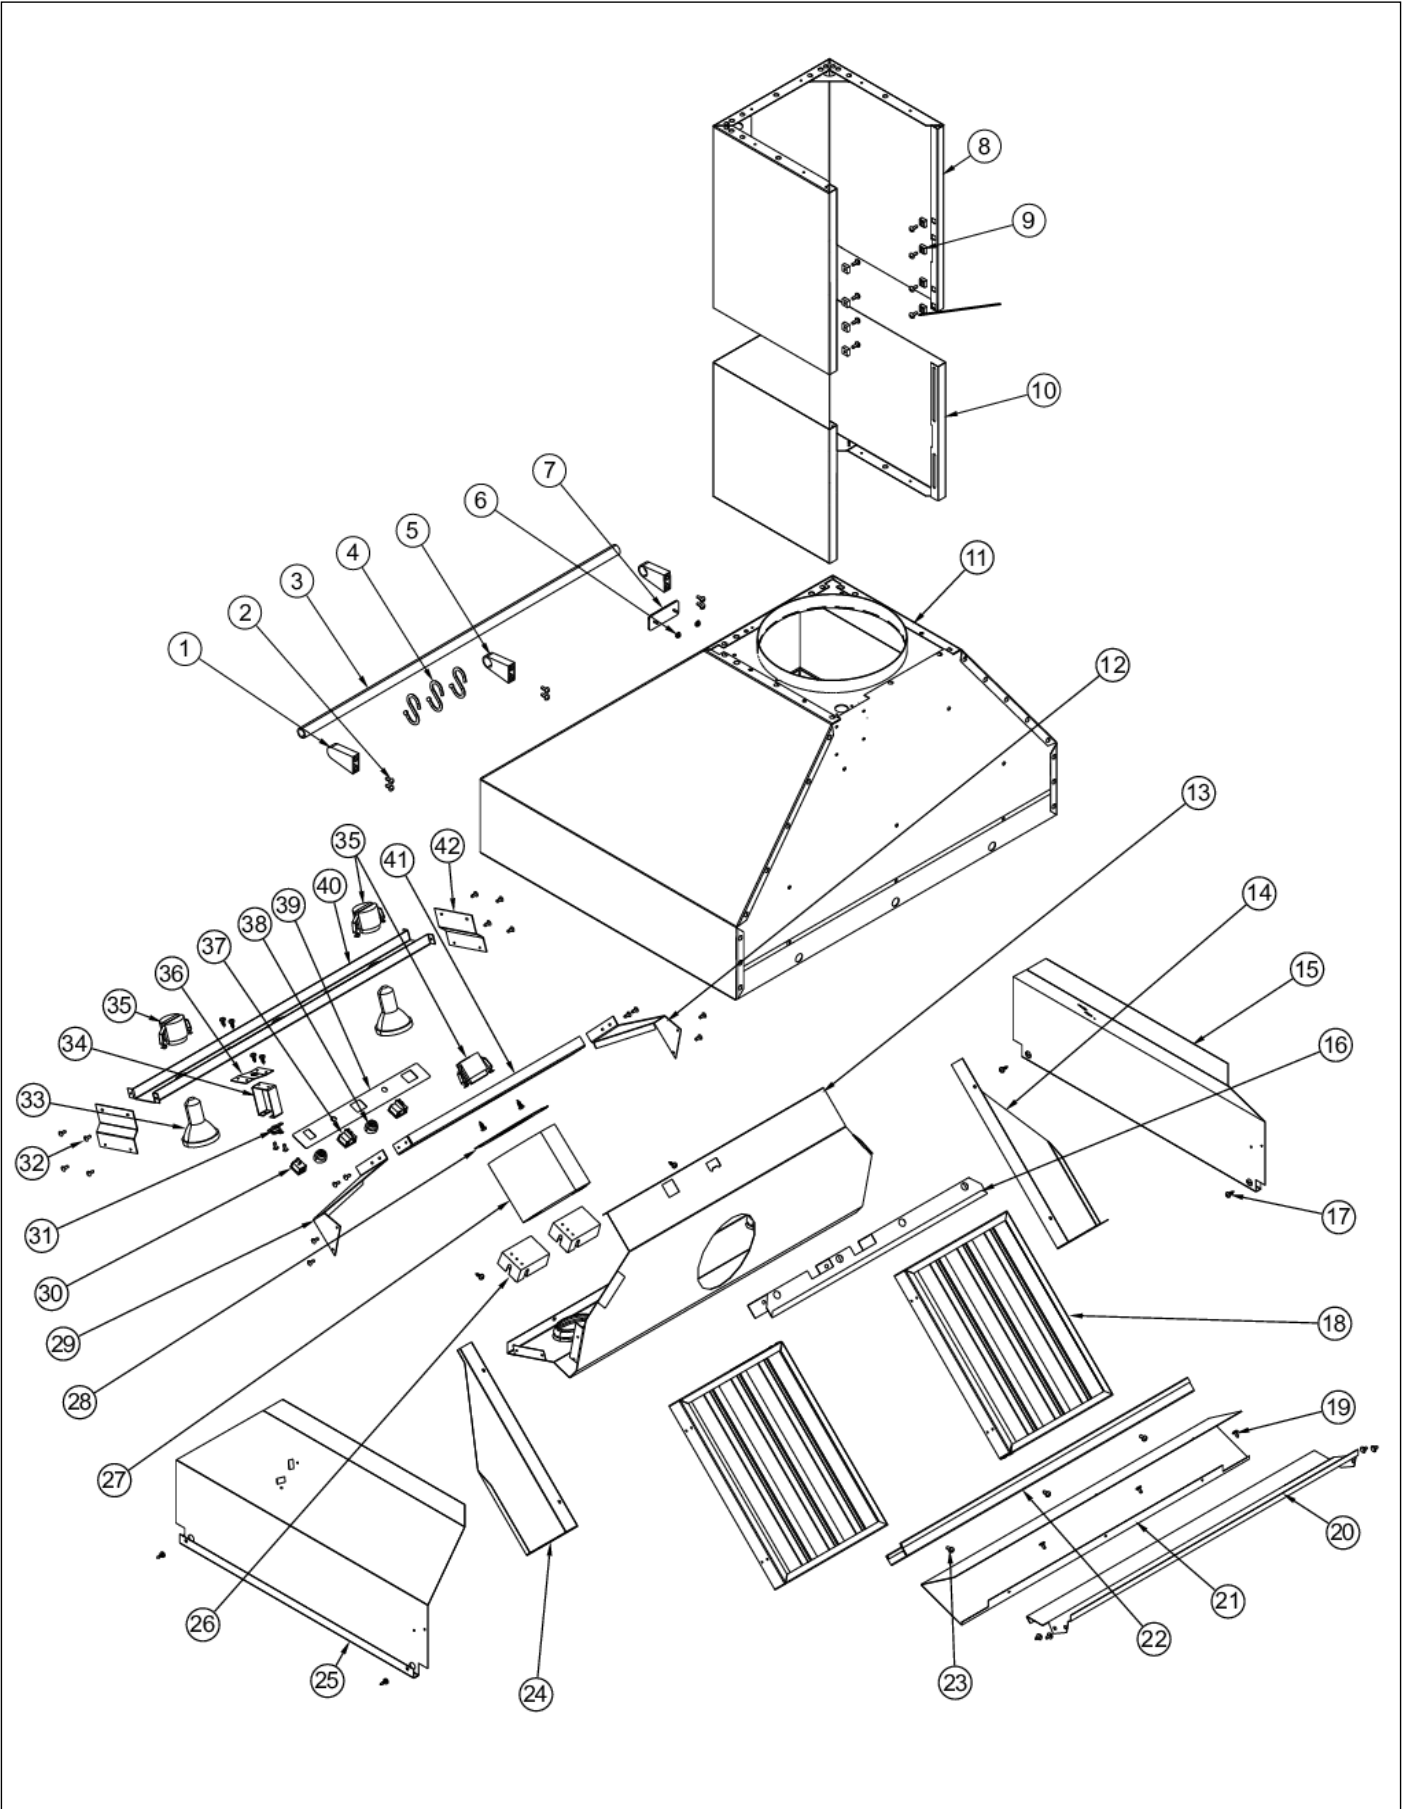

**VCWH3048**

VCWH3048 .....	1
Appendix A:Pages Index .....	A
Appendix B:Parts Index .....	B

Item	Part No.	Name	Qty	Uom	NOTES
1	PE030054	END CAP - SS	2	EA	
2	PD010003	10-24 X 1/2 PH.TR.HD.SERD.M.S.	21	EA	
3	PE030120	ACCESSORY RAIL - SS - NLA	1	EA	
4	PE030076	CHROME "S" HOOKS REPL PV100012SS	3	EA	
5	PE030052	SUPPORT TUBE, HOLE THROUGH	1	EA	
6	PD030006	CAPPED WASHER PAL NUT	2	EA	
7	PE010142	3" VIKING LOGO BLACK/CHROME	1	EA	
8	G3105020SS	DUCT CVR TOP ASSY 12X12 DCWH/L36/42	1	EA	
8	G9005020BK	DUCT CVR TOP (DCWH/L 3644)*BK*	1	EA	Not available online / Call for pricing and availability
8	G9005020BT	DUCT CVR TOP (DCWH/L 3644)*BT*	1	EA	NO LONGER AVAILABLE, Not available online / Call for pricing and availability
8	G9005020SG	DUCT CVR TOP (DCWH/L 3644)*SG*	1	EA	NO LONGER AVAILABLE
8	G9005020GG	DUCT CVR TOP (DCWH/L36/42)*GG*	1	EA	NO LONGER AVAILABLE, Not available online / Call for pricing and availability
8	G9005020WH	DUCT CVR TOP (DCWH/L 3644) *WH*	1	EA	
8	G9005020BU	DUCT CVR TOP ASSY12X12(VCWH30/36/42) *BU*	1	EA	NO LONGER AVAILABLE, Not available online / Call for pricing and availability
8	G9005020LE	DUCT CVR TOP ASSY12X12(VCWH30/36/42) *LE*	1	EA	NO LONGER AVAILABLE, Not available online / Call for pricing and availability
8	G9005020MJ	DUCT CVR TOP ASSY12X12(VCWH30/36/42) *MJ*	1	EA	NO LONGER AVAILABLE, Not available online / Call for pricing and availability