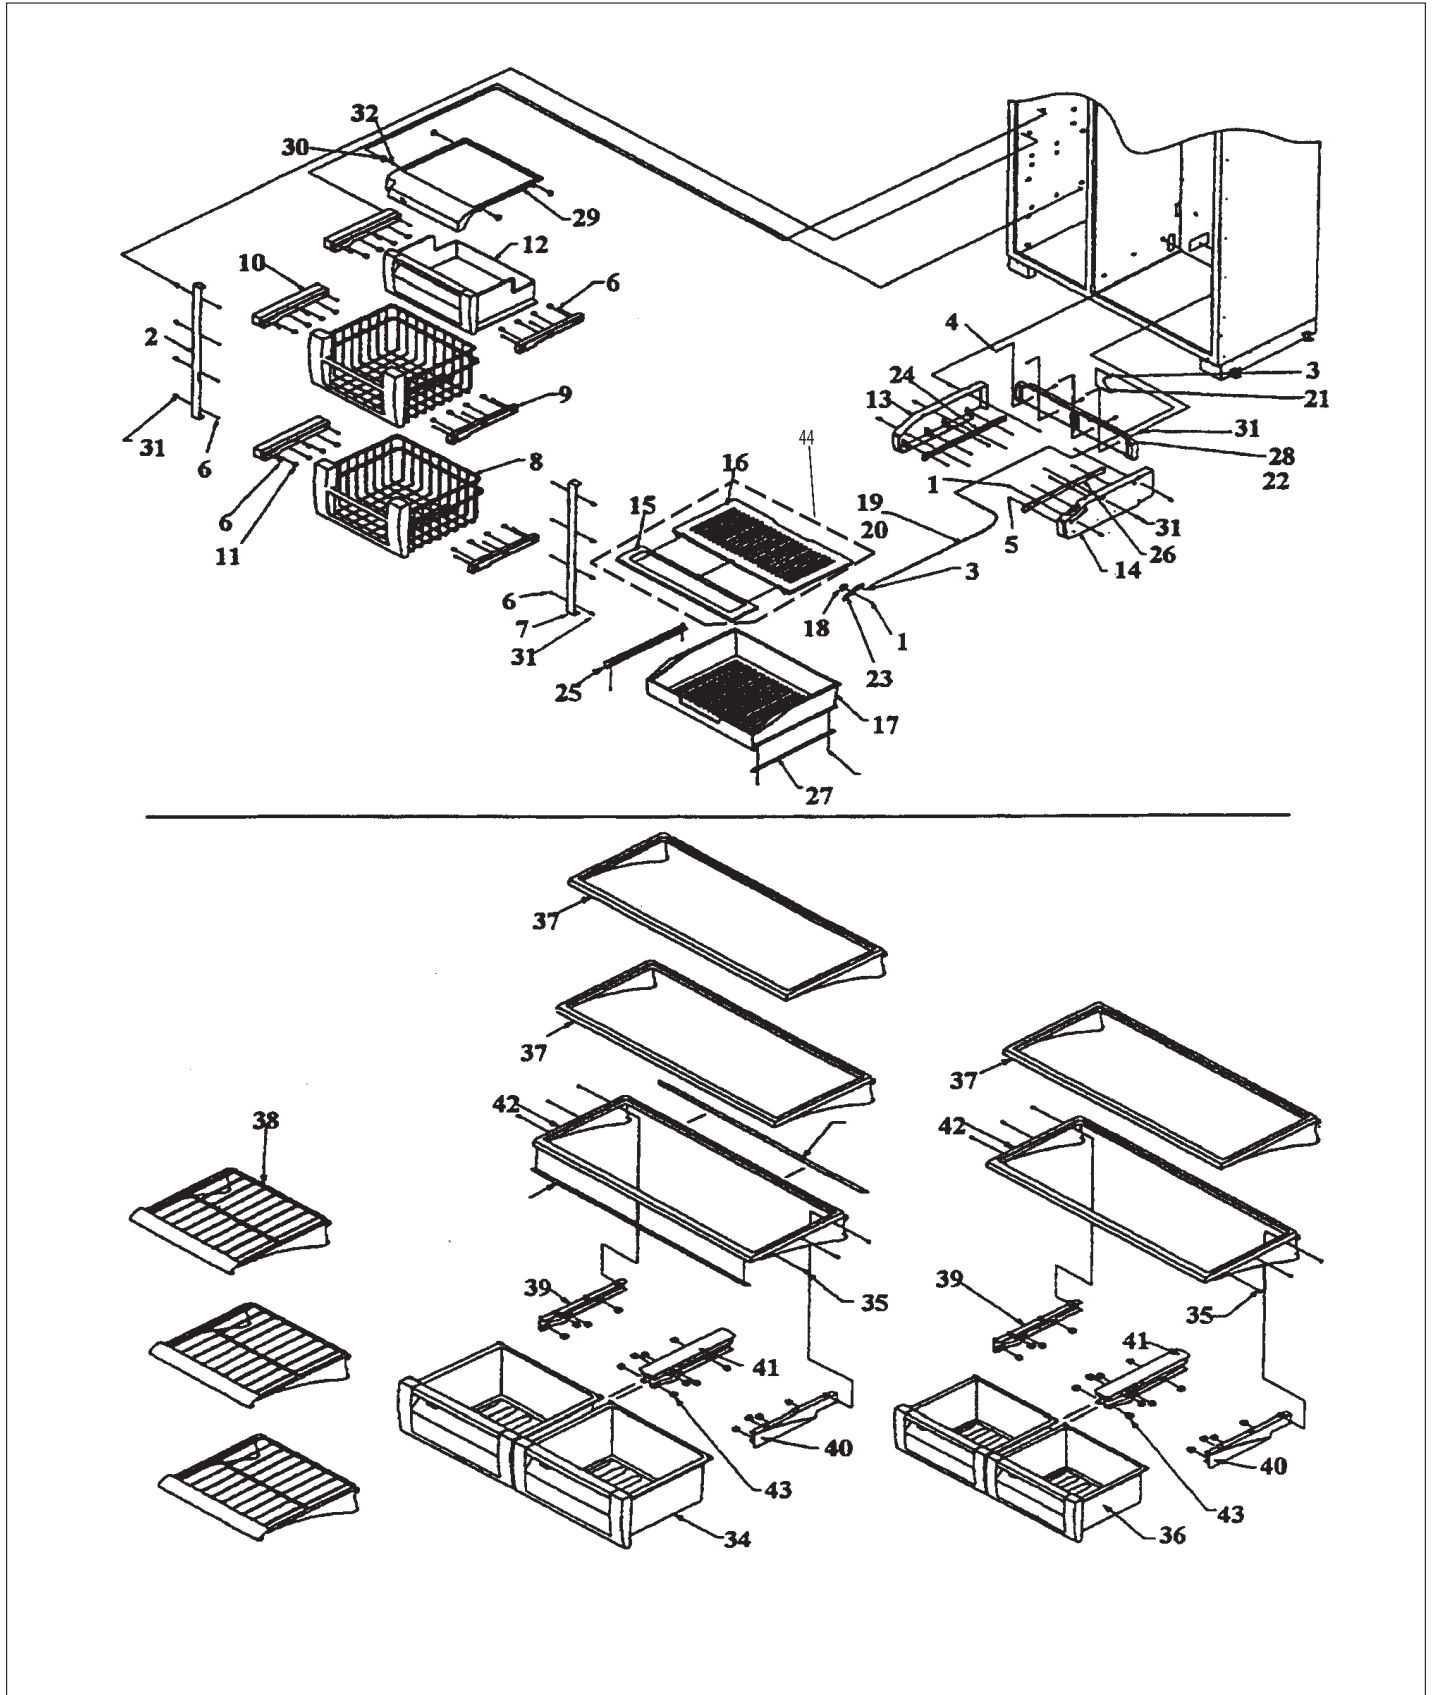

Item	Part No.	Name	Qty	Uom	NOTES
25	12073902	GLIDE-L DRAWER V12073902	1	EA	
26	12073903	GLIDE-R SUPPORT V12073903	1	EA	
27	12073904	GLIDE-R DRAWER V12073904	1	EA	
28	12196201	GSKT-CONTROL COVER	1	EA	NO LONGER AVAILABLE
29	PK930079	SHELF COVER SXS 48 FZ	1	EA	
30	12258501	SUPPORT-SHELF	1	EA	
31	M0581001	GROMMET-SCREW VM0581001	1	EA	
32	M0211021	SCREW-SM	1	EA	
33	M0238616	SCREW, SMALL	1	EA	
34	12144302	CRISPER PAN ASSY 48"/48 DISP	1	EA	
35	M0220417	SCREW-TC	1	EA	
36	V12183901	DAIRY DRAWER ASSY 48"/48D	1	Wholesale Price	
37	043624-000	SHELF ASM GLASS 30 AR 48 FF	1	EA	
38	PM910411	SHELF WIRE AF 36	1	EA	
39	12064501	GLIDE-LEFT CRISPER	1	EA	
40	12064502	GLIDE-RIGHT CRISPER	1	EA	
41	V12064601	GLIDE-CTR CRISPER #	1	Wholesale Price	
42	12144003	SHELF, CRISPER	1	EA	Not available online / Call for pricing and availability
43	12064701	PAD-GLIDE V12064701	1	EA	
44	000485-000	DELI TOP ASSEMBLY - 48 SXS	1	EA