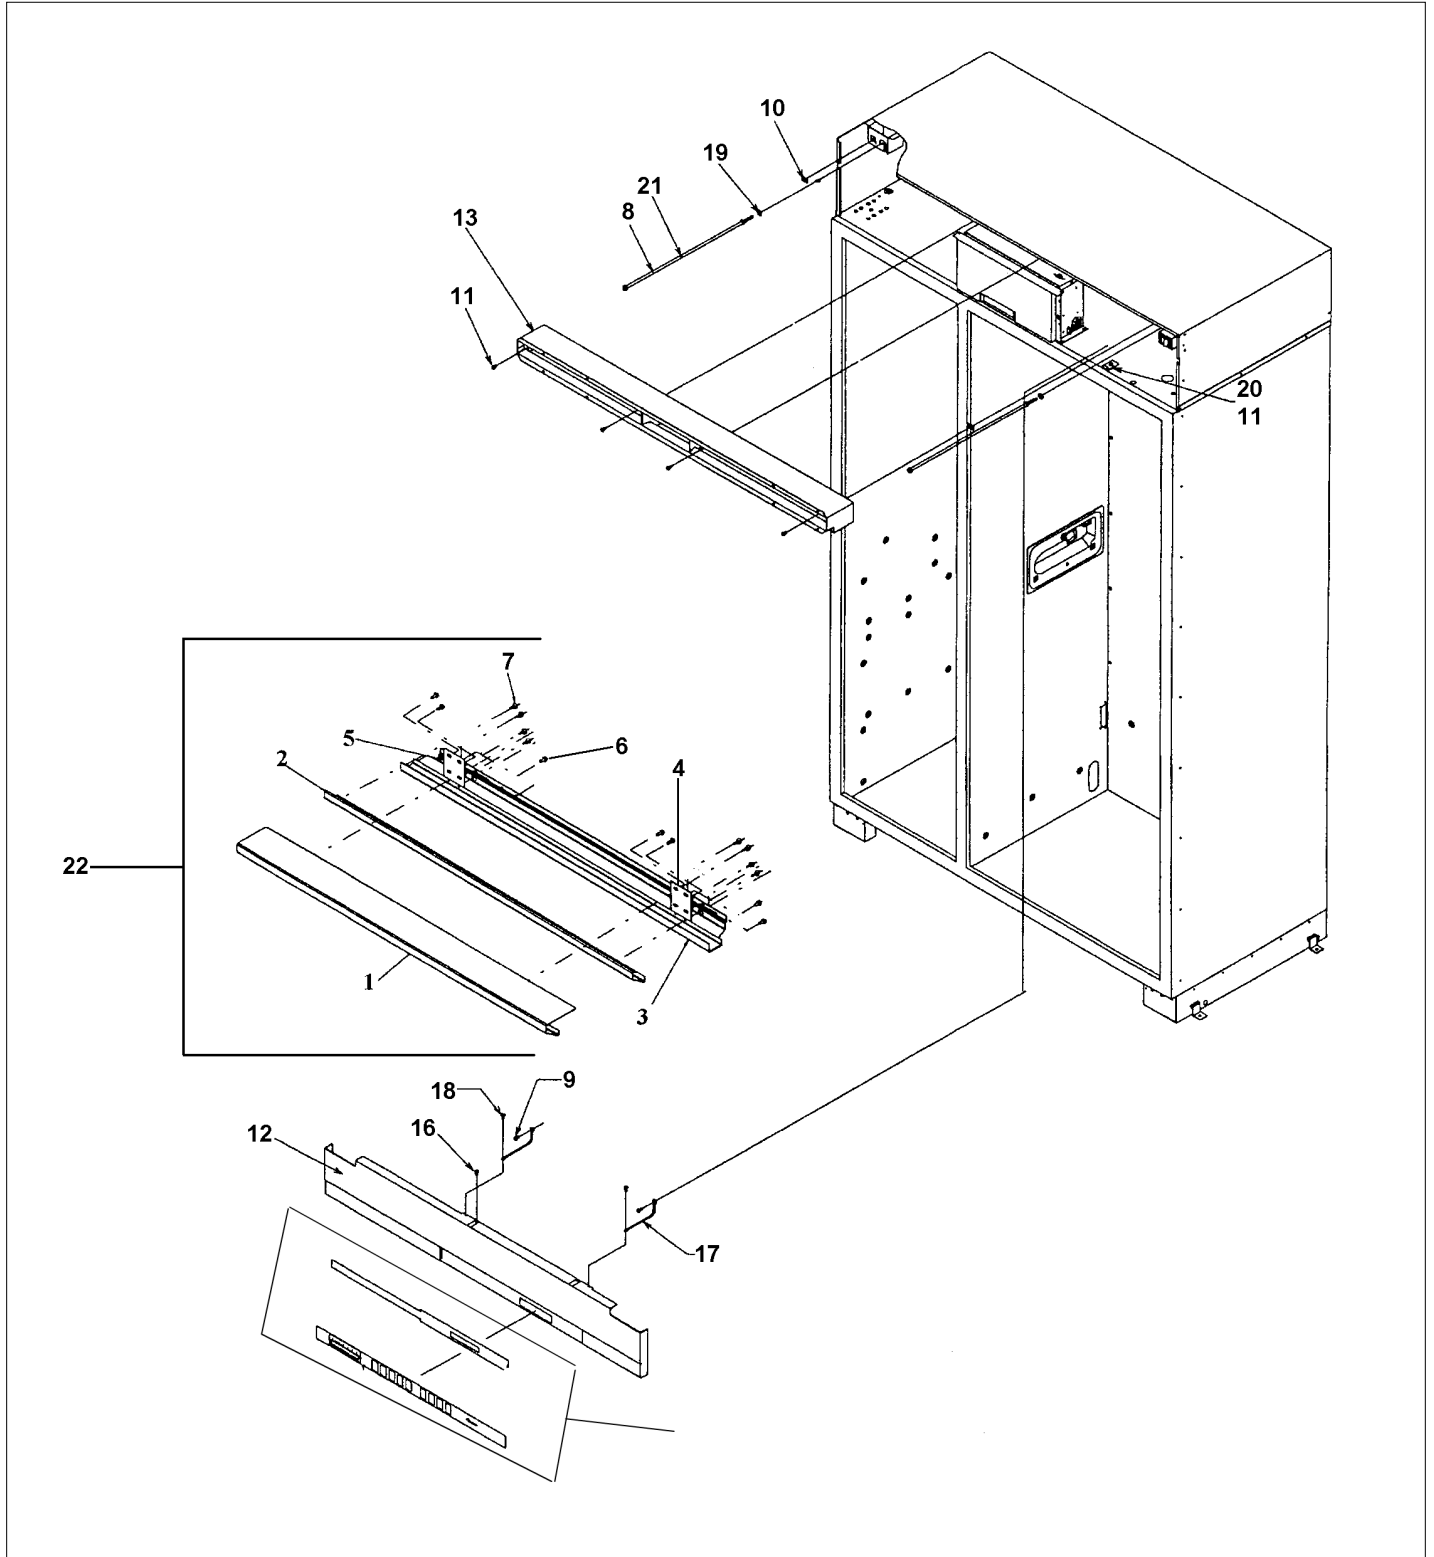

UPPER GRILLE

Item	Part No.	Name	Qty	Uom	NOTES
1	B2096952	LOUVER-TOP 48 PRO		EA	NO LONGER AVAILABLE, Not available online / Call for pricing and availability
2	B2096953	LOUVER-MID 48 PRO		EA	
3	B2096954	LOUVER-BOT 48 PRO		EA	NO LONGER AVAILABLE, Not available online / Call for pricing and availability
4	B2096961	BRACKET-LOUVER		EA	
5	B2096962	BRACKET-LOUVER SUP		EA	
6	M0220417	SCREW-TC		EA	
7	A4539601	DAMPER-TUBING .8		EA	Not available online / Call for pricing and availability
8	M0223603	SCREW-LAG		EA	
9	M0238846	SCREW-SHLDR		EA	
10	M0288120	NUT-SPEED VM0288120		EA	
11	M0238616	SCREW, SMALL		EA	
12	12210301	COVER, CONTROL PANEL		EA	Not available online / Call for pricing and availability
13	G9096487BK	AIR DUCT WELD ASSY		EA	
14	PE950172	OVERLAY SWITCH SXS 48 NON - DISP		EA	
16	M0224128	SCREW-SM		EA	
17	12064001	SUPP-CONT PANEL		EA	
18	A4539601	DAMPER-TUBING .8		EA	Not available online / Call for pricing and availability
19	M0270510	WASHER #		EA	
20	12414701	BRKT-CONT COVER		EA	NO LONGER AVAILABLE
21	12349301	BEARING-SLEEVE V12349301		EA	
22	G3296946	GRILLE ASSY - 48 PRO RE G3296498		EA	
#	B2096965	ENDCAP PRO LH HINGE		EA