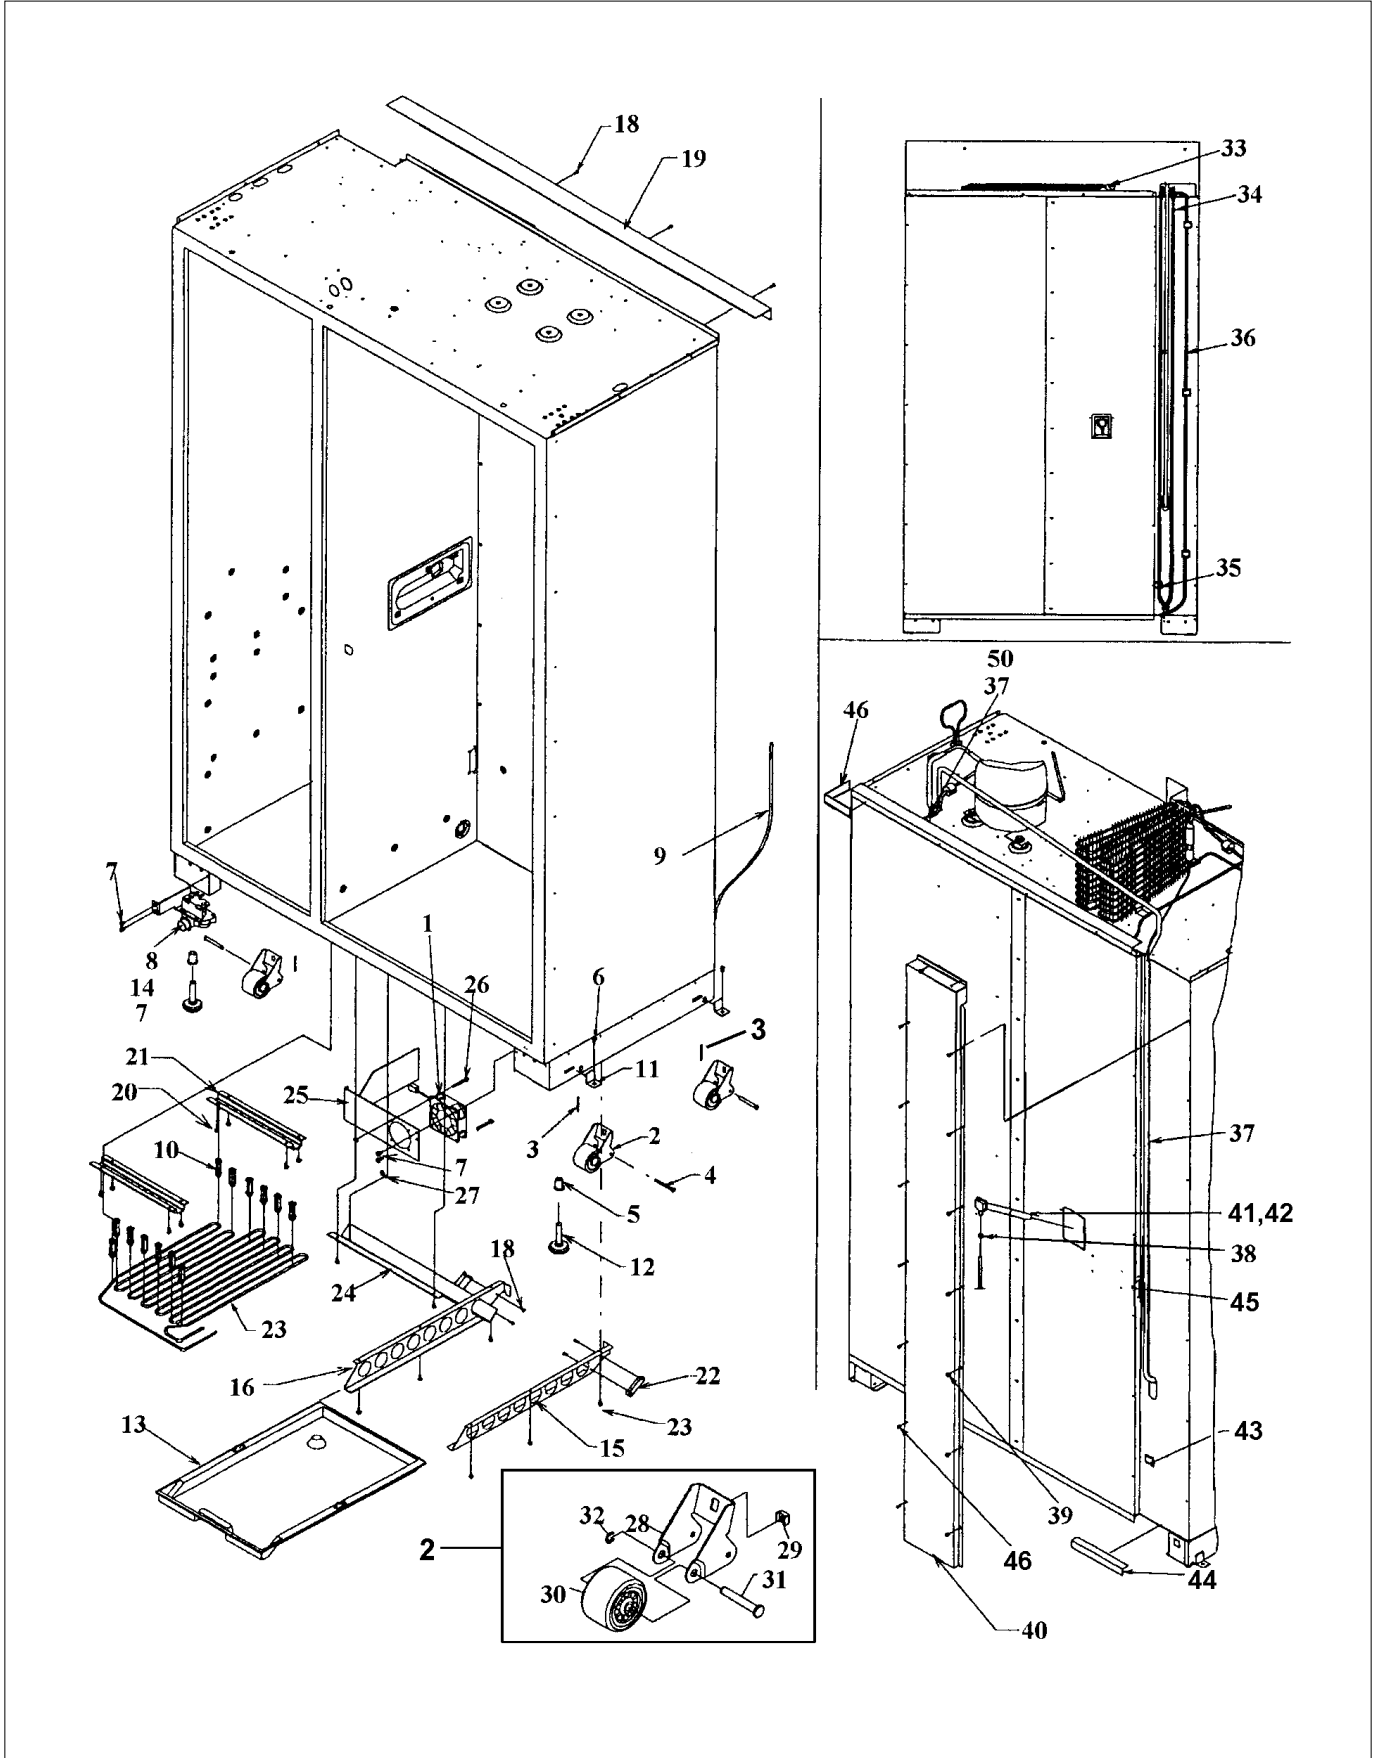

ROLLERS

Item	Part No.	Name	Qty	Uom	NOTES
1	004551-000	AXIAL FAN	1	EA	
Comments for Part Num. 004551-000 gboltz@VikingRange.com on Jul 21, 2016 View service bulletin TR-0052-SP before ordering fan, if applicable order kit instead of fan					
2	G5096596	ROLLER BRKT ASSY RPLCS G5096490	1	EA	
3	M1200004	PIN-COTTER	1	EA	
4	M1200203	PIN-CLEVIS	1	EA	
5	M0295308	NUT-RIVET VM0295308	1	EA	
6	M0267153	SCREW-MACH VM0267153	1	EA	NO LONGER AVAILABLE, Not available online / Call for pricing and availability
7	M0220417	SCREW-TC	1	EA	
8	G50911821	WATER VALVE KIT	1	EA	
NI	10244906S	WATER VALVE COUPLING	1	EA	
9	PB920209	TUBE-PLASTICá	1	EA	Not available online / Call for pricing and availability
10	12071201	CLIP-DRAIN LOOP	1	EA	
11	K2096427	BRKT-SHIPPING 12071102	1	EA	
12	12150601	FOOT-LEVELING V12150601	1	EA	
13	12071301	PAN, DRAIN	1	EA	
14	M0753001	NUT-SLEEVE	1	EA	
15	K2096459	RAIL-PAN 12234701	1	EA	
16	K2096460	RAIL-PAN 12234702	1	EA	
17	A1055101	SPRING-ANTI KINK	1	EA	NO LONGER AVAILABLE
18	PC040010	POP RIVET (.063/GR -.125) GAMD42-A	1	EA	
19	K2096442	SHIELD-POWER CORD 12180503	1	EA	NO LONGER AVAILABLE, Not available online / Call for pricing and availability
20	M0224416	SCREW-SM	1	EA