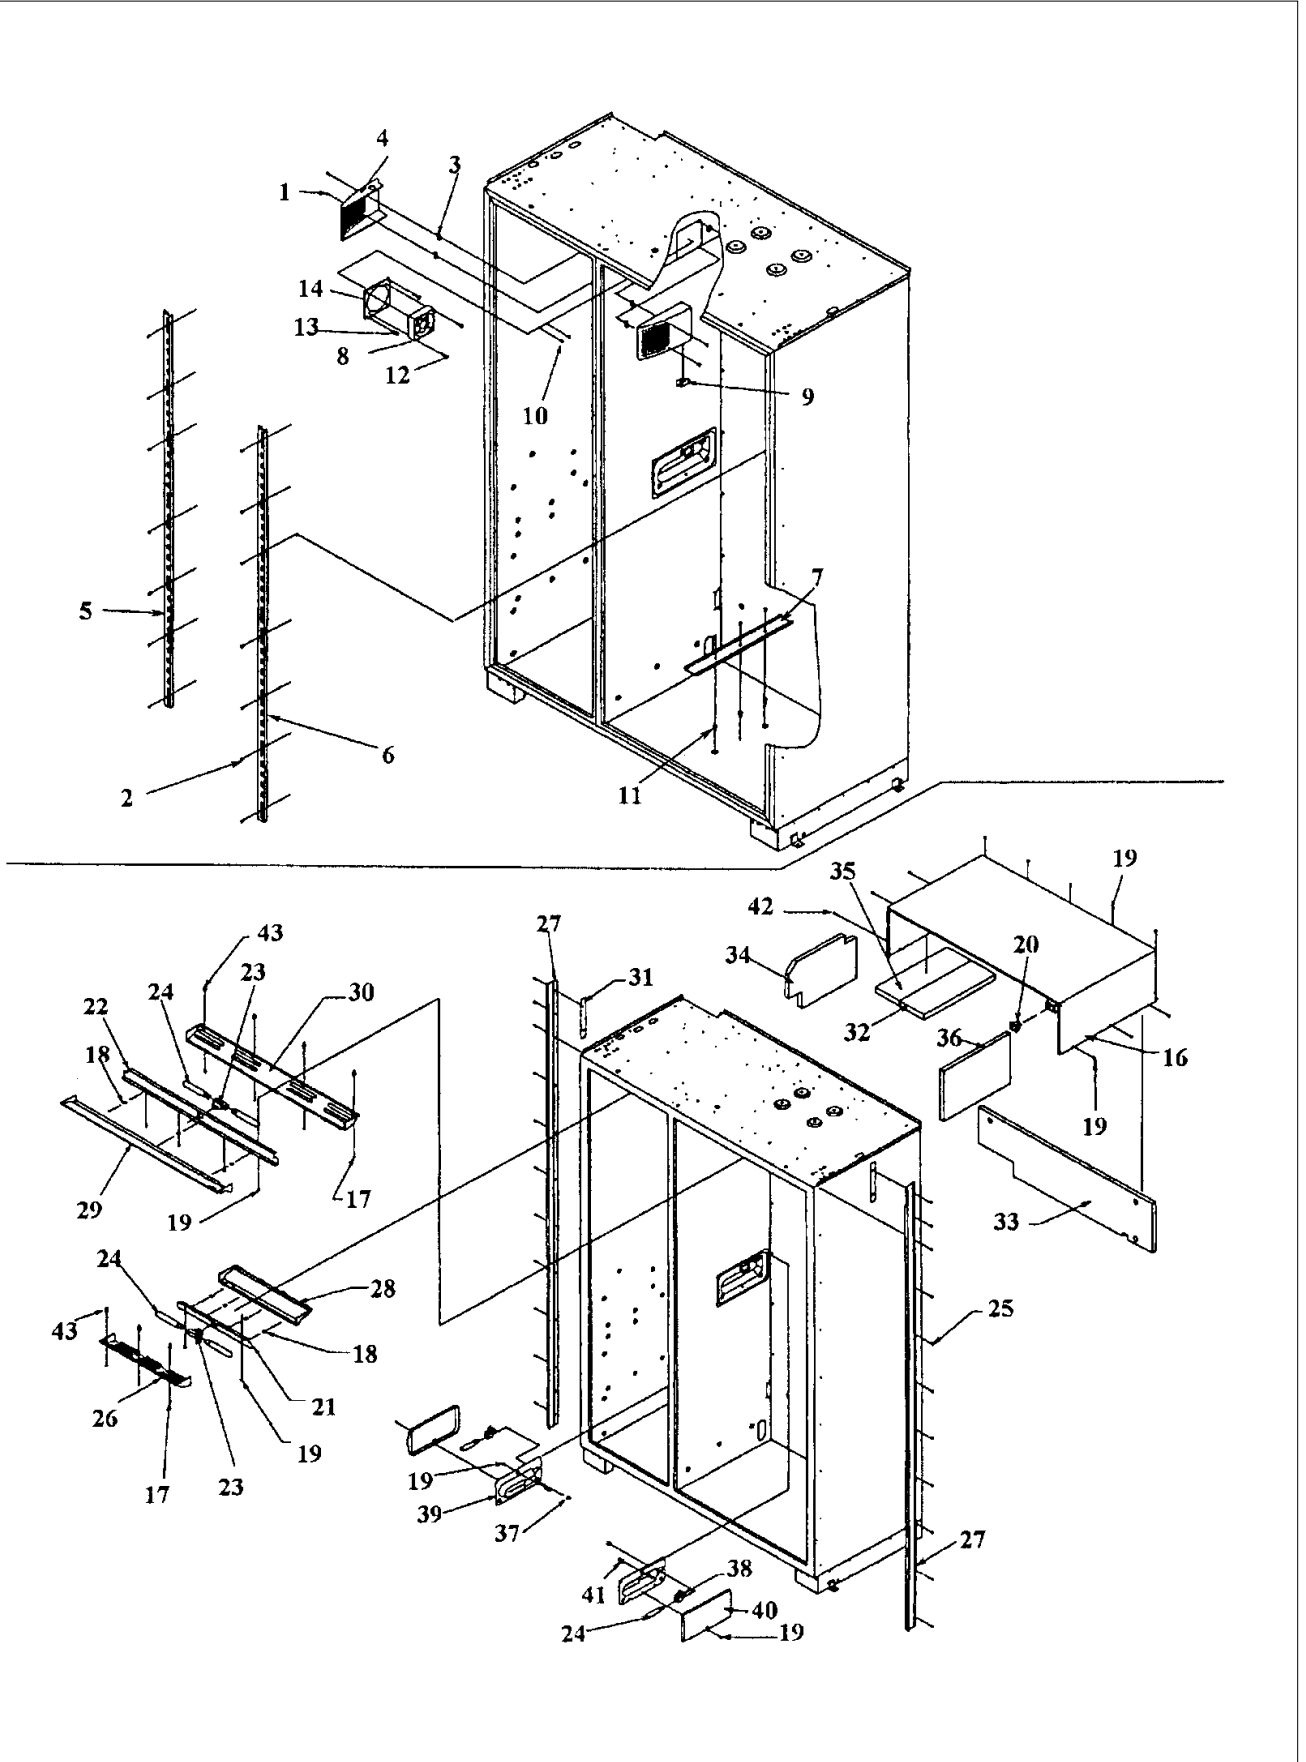

LADDERS

Item	Part No.	Name	Qty	Uom	NOTES
1	M0221913	SCREW-SM	1	EA	
2	M0238535	SCREW-SM	1	EA	
3	M0288120	NUT-SPEED VM0288120	1	EA	
4	PK930085	COVER FAN SXS 48 FF	1	EA	
NI	PK930086	COVER FAN SXS 48 FZ	1	EA	
5	PK920023	LADDER FF L	1	EA	NO LONGER AVAILABLE, Not available online / Call for pricing and availability
6	PK920024	LADDER FF R	1	EA	
7	12118901	TRACK-DELI DRAWER	1	EA	
8	004551-000	AXIAL FAN	1	EA	

Comments for Part Num. 004551-000

gboltz@VikingRange.com on Jul 21, 2016

View service bulletin TR-0052-SP before ordering fan, if applicable order kit instead of fan

9	C8983701	THERMISTOR	1	EA	
10	M0232903	SCREW-SE	1	EA	NO LONGER AVAILABLE
11	M0581001	GROMMET-SCREW VM0581001	1	EA	
12	M0218136	SCREW-SM	1	EA	NO LONGER AVAILABLE, Not available online / Call for pricing and availability
13	M0218137	SCREW-SM	1	EA	
14	K2096475	FAN MOUNTING PLATE	1	EA	
15	12102501	RET-HARNESS	1	EA	
NI	M0321202	TIE-ELEC	1	EA	
16	G3096496	MC COVER WELD 12213401	1	EA	NO LONGER AVAILABLE
17	M0238846	SCREW-SHLDR	1	EA	
18	M0108201	CLIP-S	1	EA	NO LONGER AVAILABLE
19	M0238616	SCREW, SMALL	1	EA	
20	PE950149	SWITCH POWER	1	EA