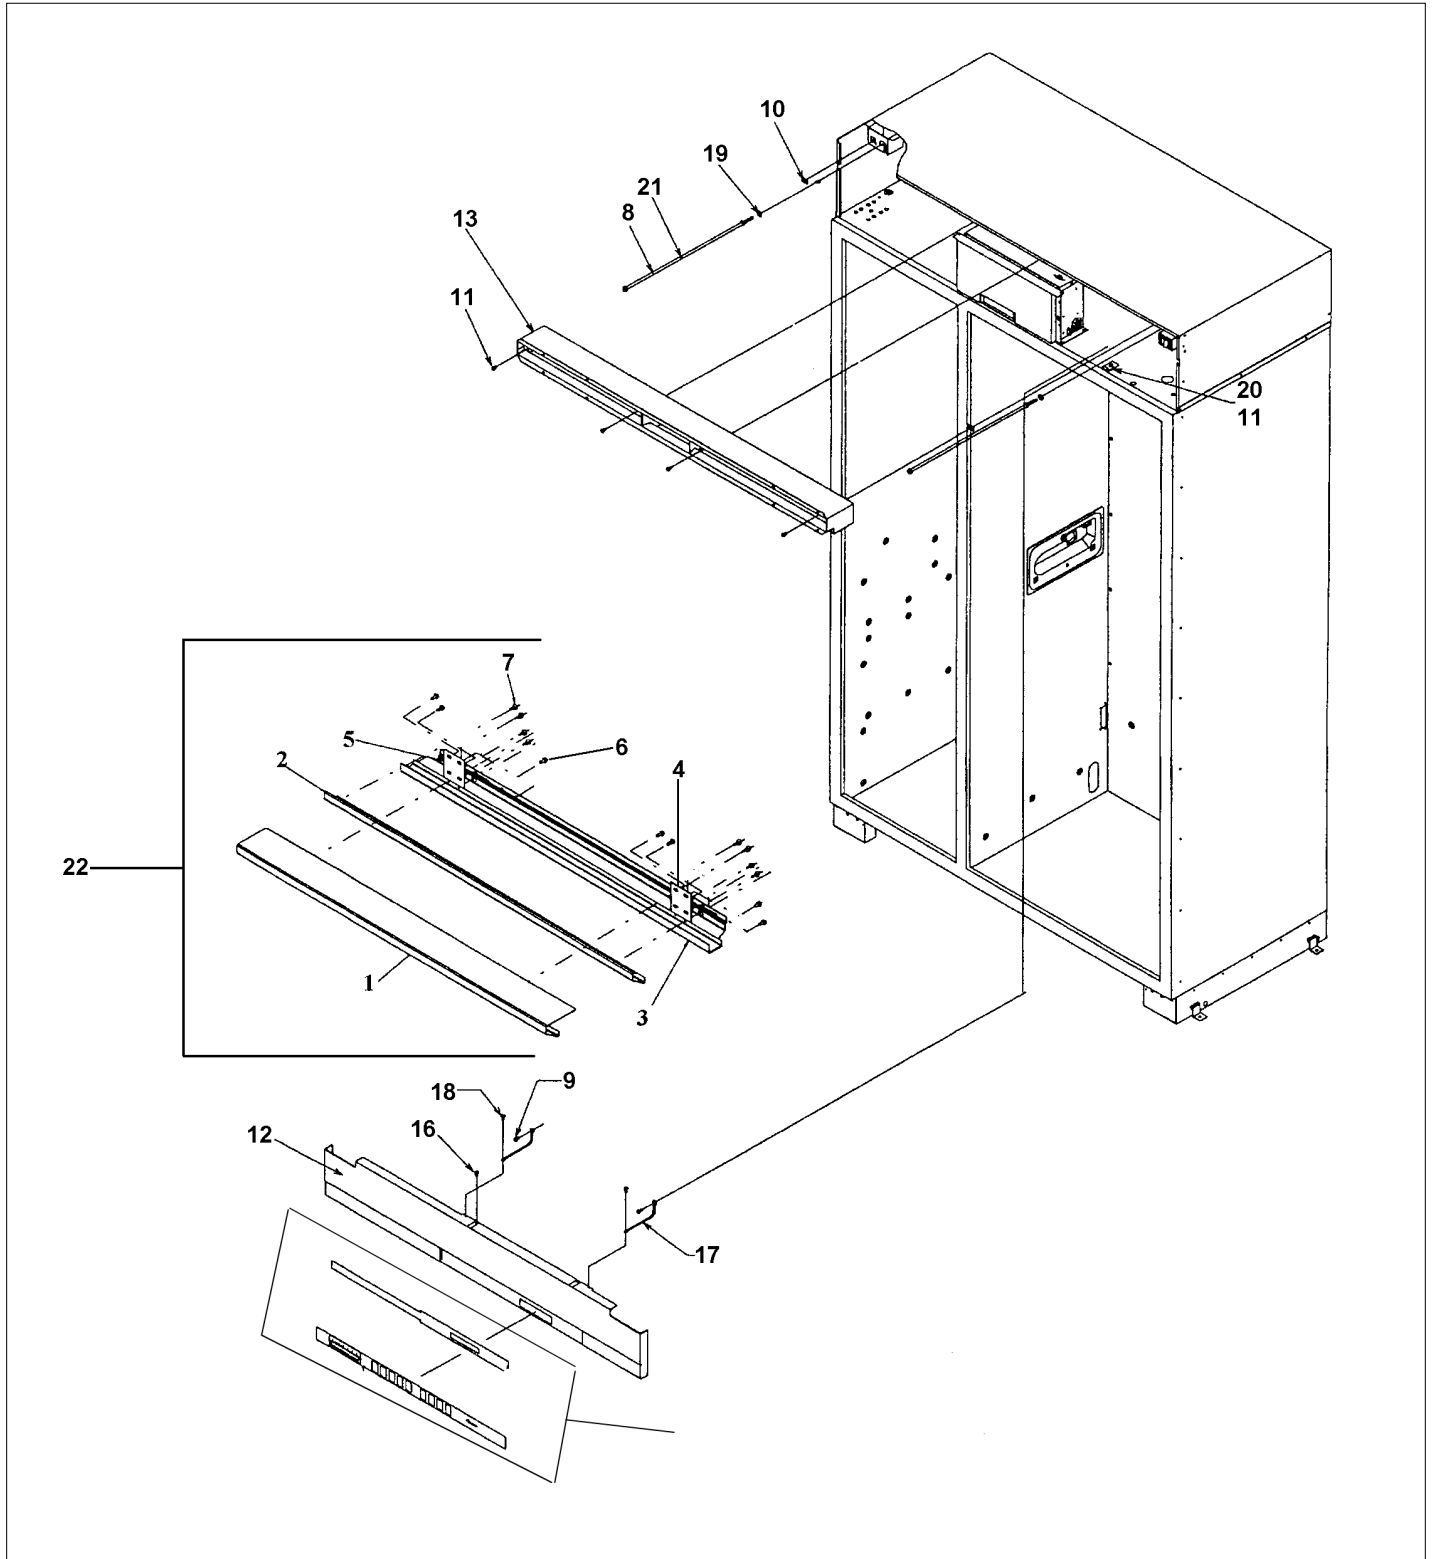

Item	Part No.	Name	Qty	Uom	NOTES
1	B2096952	LOUVER-TOP 48 PRO		EA	NO LONGER AVAILABLE, Not available online / Call for pricing and availability
2	B2096953	LOUVER-MID 48 PRO		EA	
3	B2096954	LOUVER-BOT 48 PRO		EA	NO LONGER AVAILABLE, Not available online / Call for pricing and availability
4	B2096961	BRACKET-LOUVER		EA	
5	B2096962	BRACKET-LOUVER SUP		EA	
6	M0220417	SCREW-TC		EA	
7	A4539601	DAMPER-TUBING .8		EA	Not available online / Call for pricing and availability
8	M0223603	SCREW-LAG		EA	
9	M0238846	SCREW-SHLDR		EA	
10	M0288120	NUT-SPEED VM0288120		EA	
11	M0238616	SCREW, SMALL		EA	
12	12210301	COVER, CONTROL PANEL		EA	Not available online / Call for pricing and availability
13	G9096487BK	AIR DUCT WELD ASSY		EA	
14	PE950172	OVERLAY SWITCH SXS 48 NON - DISP		EA	
16	M0224128	SCREW-SM		EA	
17	12064001	SUPP-CONT PANEL		EA	
18	A4539601	DAMPER-TUBING .8		EA	Not available online / Call for pricing and availability
19	M0270510	WASHER #		EA	
20	12414701	BRKT-CONT COVER		EA	NO LONGER AVAILABLE
21	12349301	BEARING-SLEEVE V12349301		EA	
22	G3296946	GRILLE ASSY - 48 PRO RE G3296498		EA	
#	B2096965	ENDCAP PRO LH HINGE		EA