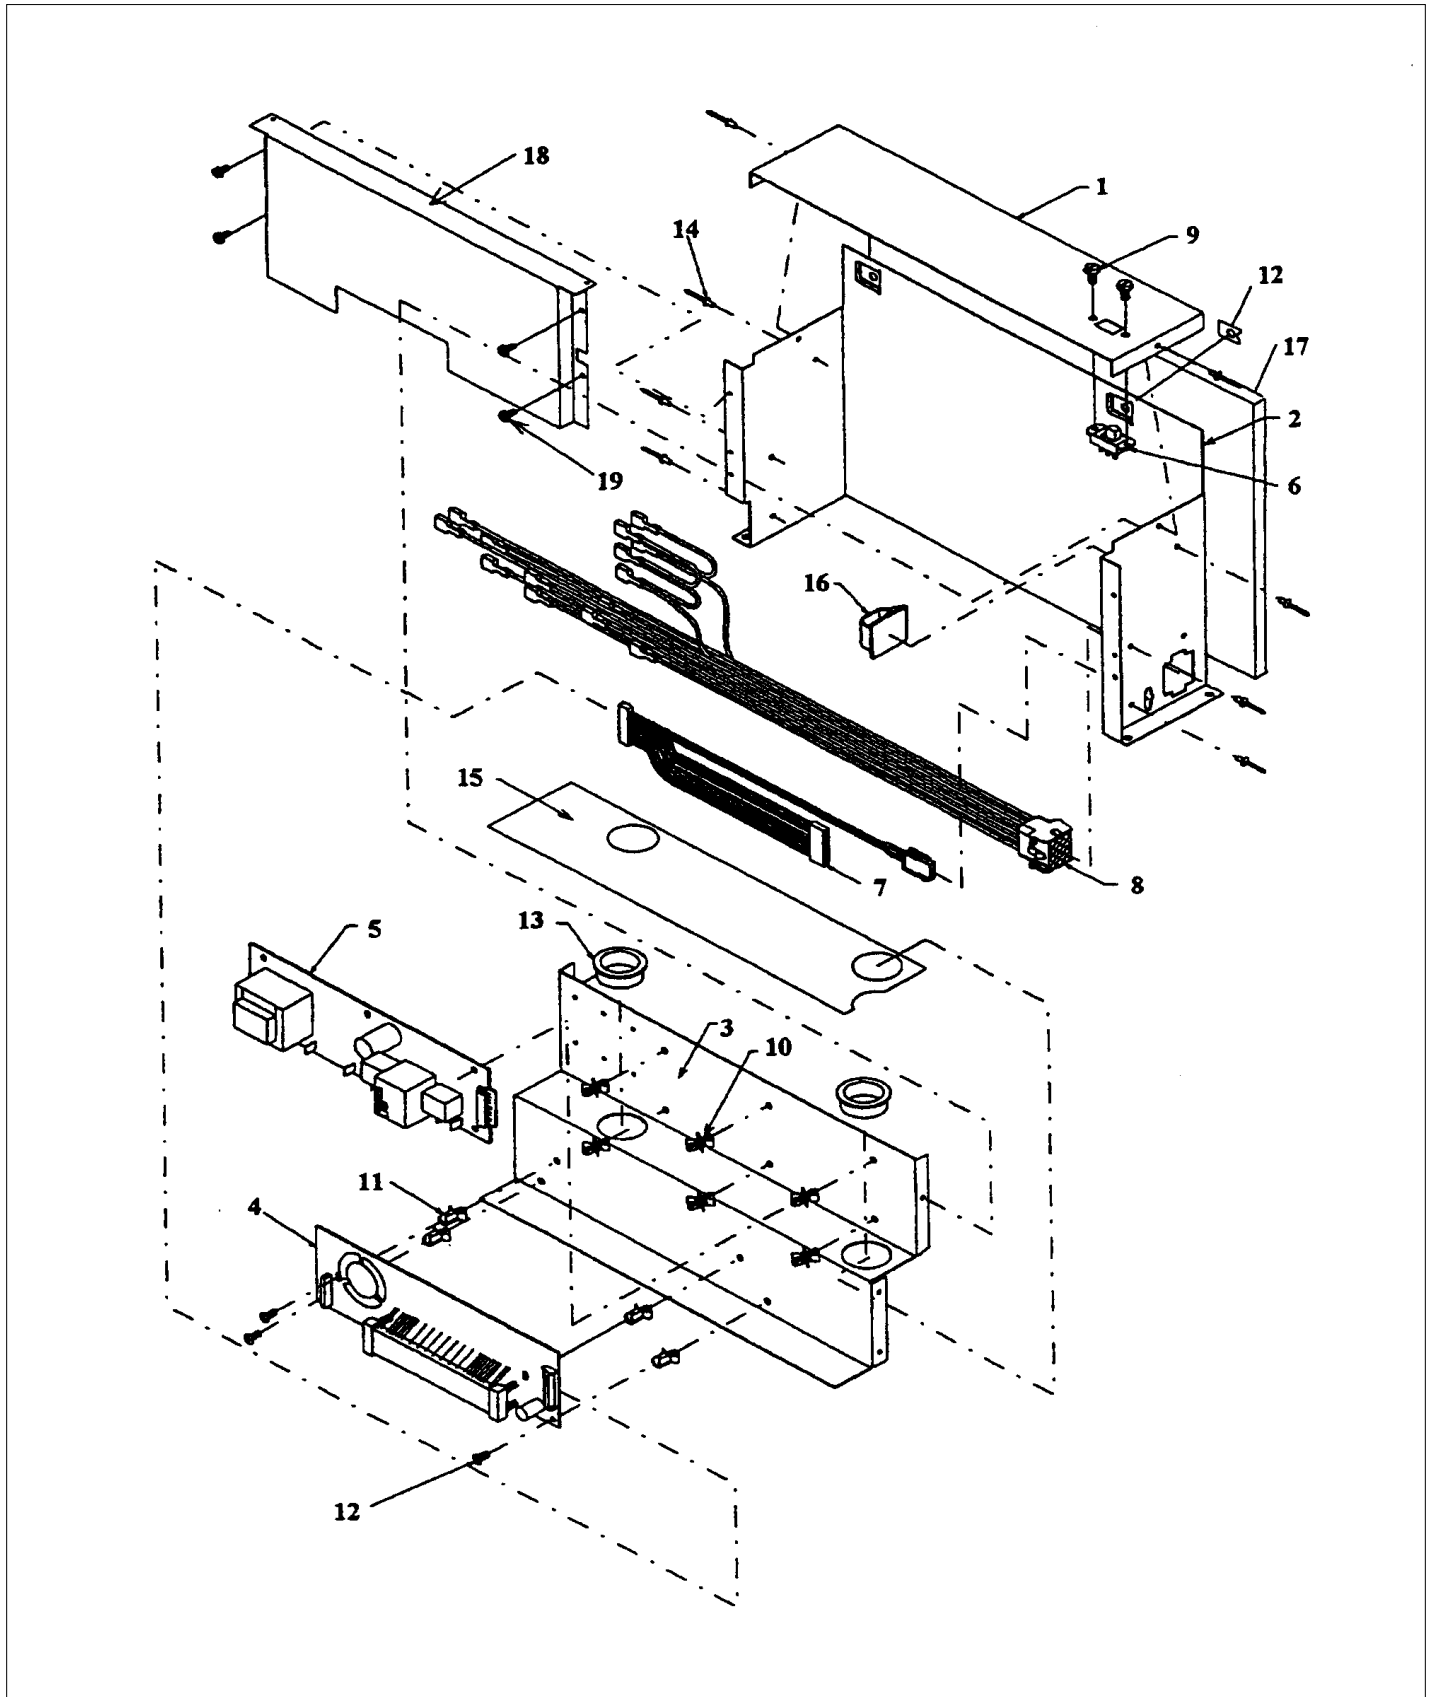

VCSB483

CONTROL ASSY	1
DOOR ASSY	2
DOOR SKINS	3
EVAP AREA ASSY	4
LADDERS	5
LOWER HINGES	6
ROLLERS	7
SHELVING	8
TOP HINGES	9
UPPER GRILLE	10
Appendix A:Pages Index	A
Appendix B:Parts Index	B

CONTROL ASSY

Item	Part No.	Name	Qty	Uom	NOTES
1	K2096429	SUB TO K2098657 - TOP-CONT BOX 12090801		EA	NO LONGER AVAILABLE
2	K2097709	BOX CONTROL		EA	NO LONGER AVAILABLE
3	K2096430	BRKT-PC 12090901		EA	NO LONGER AVAILABLE
4	002670-000	LOW VOLTAGE BOARD KIT W/HARNESS		EA	
Comments for Part Num. 002670-000					
boltz on Apr 12, 2018 See TR-0022-SP Bulletin					
5	005319-000	POWER CONTROL BOARD ASM 5 SERIES		EA	
Comments for Part Num. 005319-000					
boltz on Apr 12, 2018 See TR-0056-SP Bulletin					
6	10544502	SWITCH-SLIDE GRN		EA	
7	PE970464	HARNESS LOW VOLT 5 SERIES		EA	
Not Shown	NOTE	Only use if kit has been installed		EA	
8	PE970609	HARNESS CONTROL BOARD 5 SERIES		EA	
Not Shown	NOTE	Only use if kit has been installed		EA	
9	M0223816	SCREW-TR		EA	NO LONGER AVAILABLE
10	M0585504	SUPPORT		EA	
11	M0585506	SUPPORT		EA	
12	PD020013	TYPE "AB" #6 X 3/8 PH PAN HD. SMS		EA	
13	A4554817	BUSHING-SNAP VA4554817		EA	
14	A4539601	DAMPER-TUBING .8		EA	Not available online / Call for pricing and availability
15	12117201	FILM-PROTECTIVE		EA	NO LONGER AVAILABLE, Not available online / Call for pricing and availability