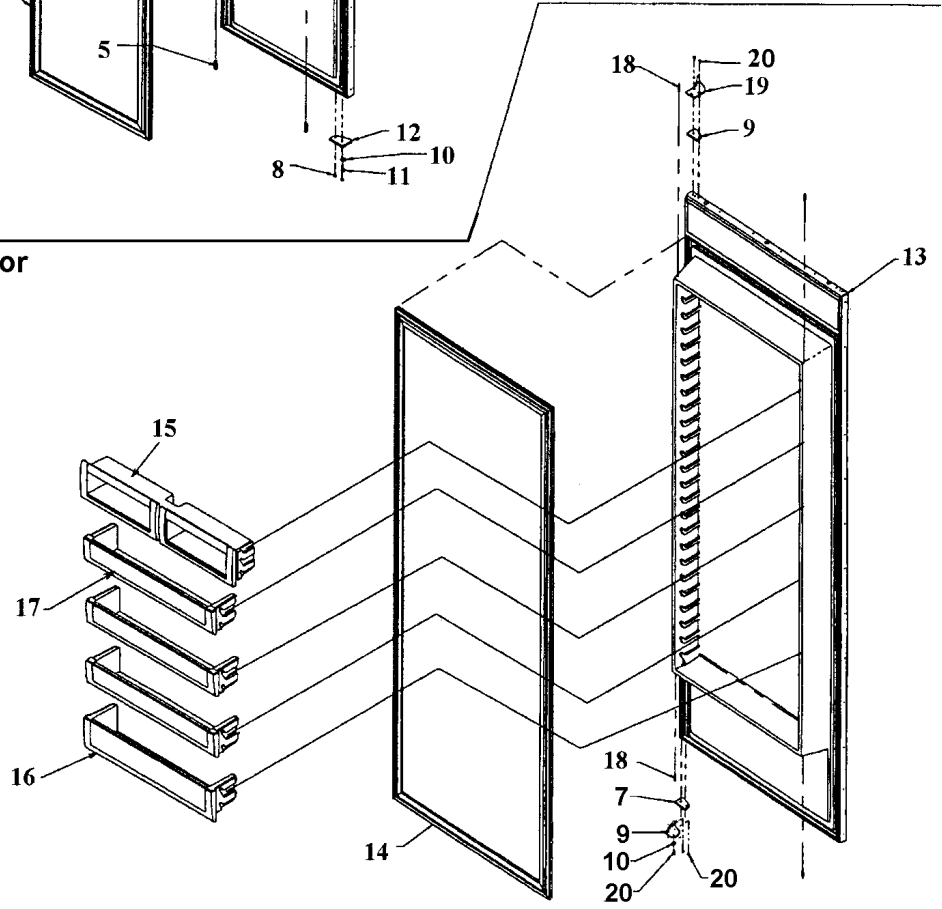

Refrigerator Door