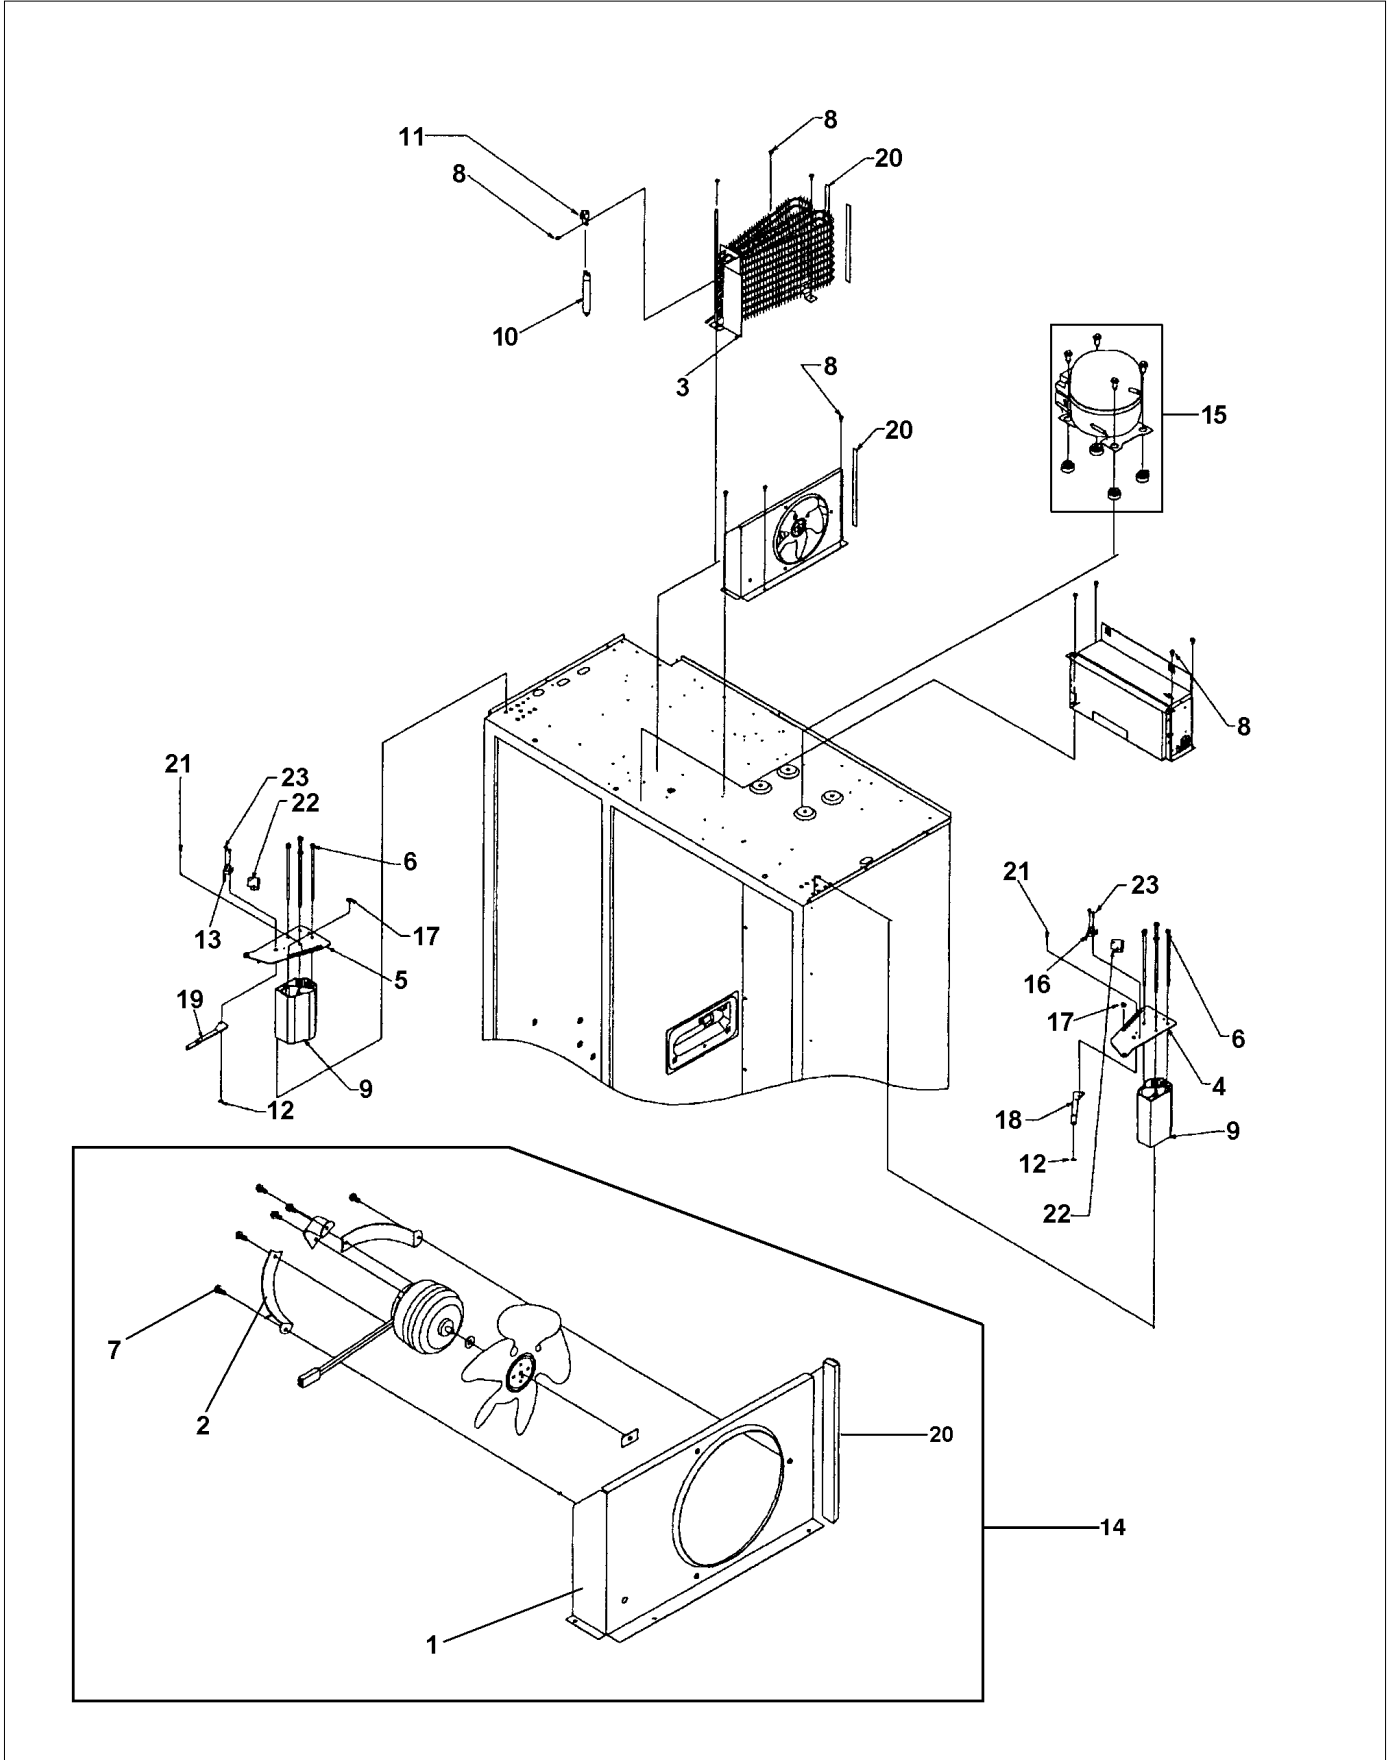

TOP HINGES

Item	Part No.	Name	Qty	Uom	NOTES
1	K2196428	SHROUD, CONDENSER FAN	1	EA	Not available online / Call for pricing and availability
2	10582501	BRKT-COND MTR V10582501	1	EA	
3	PB920171	CONDENSER ASM	1	EA	
4	PC920064	RIGHT TOP HINGE ASSEMBLY	1	EA	NO LONGER AVAILABLE
5	PC920065	TOP HINGE ASSY(VCBB362LSS)	1	EA	NO LONGER AVAILABLE

Comments for Part Num. PC920065

gboltz@VikingRange.com on Aug 16, 2017

SEE ISR-0066A-SP AND ISR-0067A-SP, recall instructions

6	M0206313	SCREW-MACH	1	EA	
7	M0223816	SCREW-TR	1	EA	NO LONGER AVAILABLE
8	M0238616	SCREW, SMALL	1	EA	
9	12067901	EXTRSN-TOP HINGE V12067901	1	EA	
10	PM010616	DRIER - HIGH SIDE	1	EA	
11	10547001	CLIP-DRIER V10547001	1	EA	
12	40370P01	NYLON FLAT WASHER V40370P01	1	EA	
13	003471-000	SWITCH SNAP-ACTION BM 36	1	EA	
NI	011666-000	INVERTER,CMPR,ASM	1	EA	

Comments for Part Num. 011666-000

gboltz@VikingRange.com on Aug 9, 2018

See 2018-01P Parts Bulletin

14	G5096494	COND. FAN ASSY	1	EA	
15	G5097976	Compressor Assembly (Includes Drier)	1	EA	
16	G50911866	LIGHT CUT OFF SERVICE KIT	1	EA	
17	12348701	BUMPER-DOOR STOP V12348701	1	EA	
18	PC920066	ARM, DOOR STOP, RH	1	EA	
19	PC920068	ARM DOOR STOP LH	1	EA