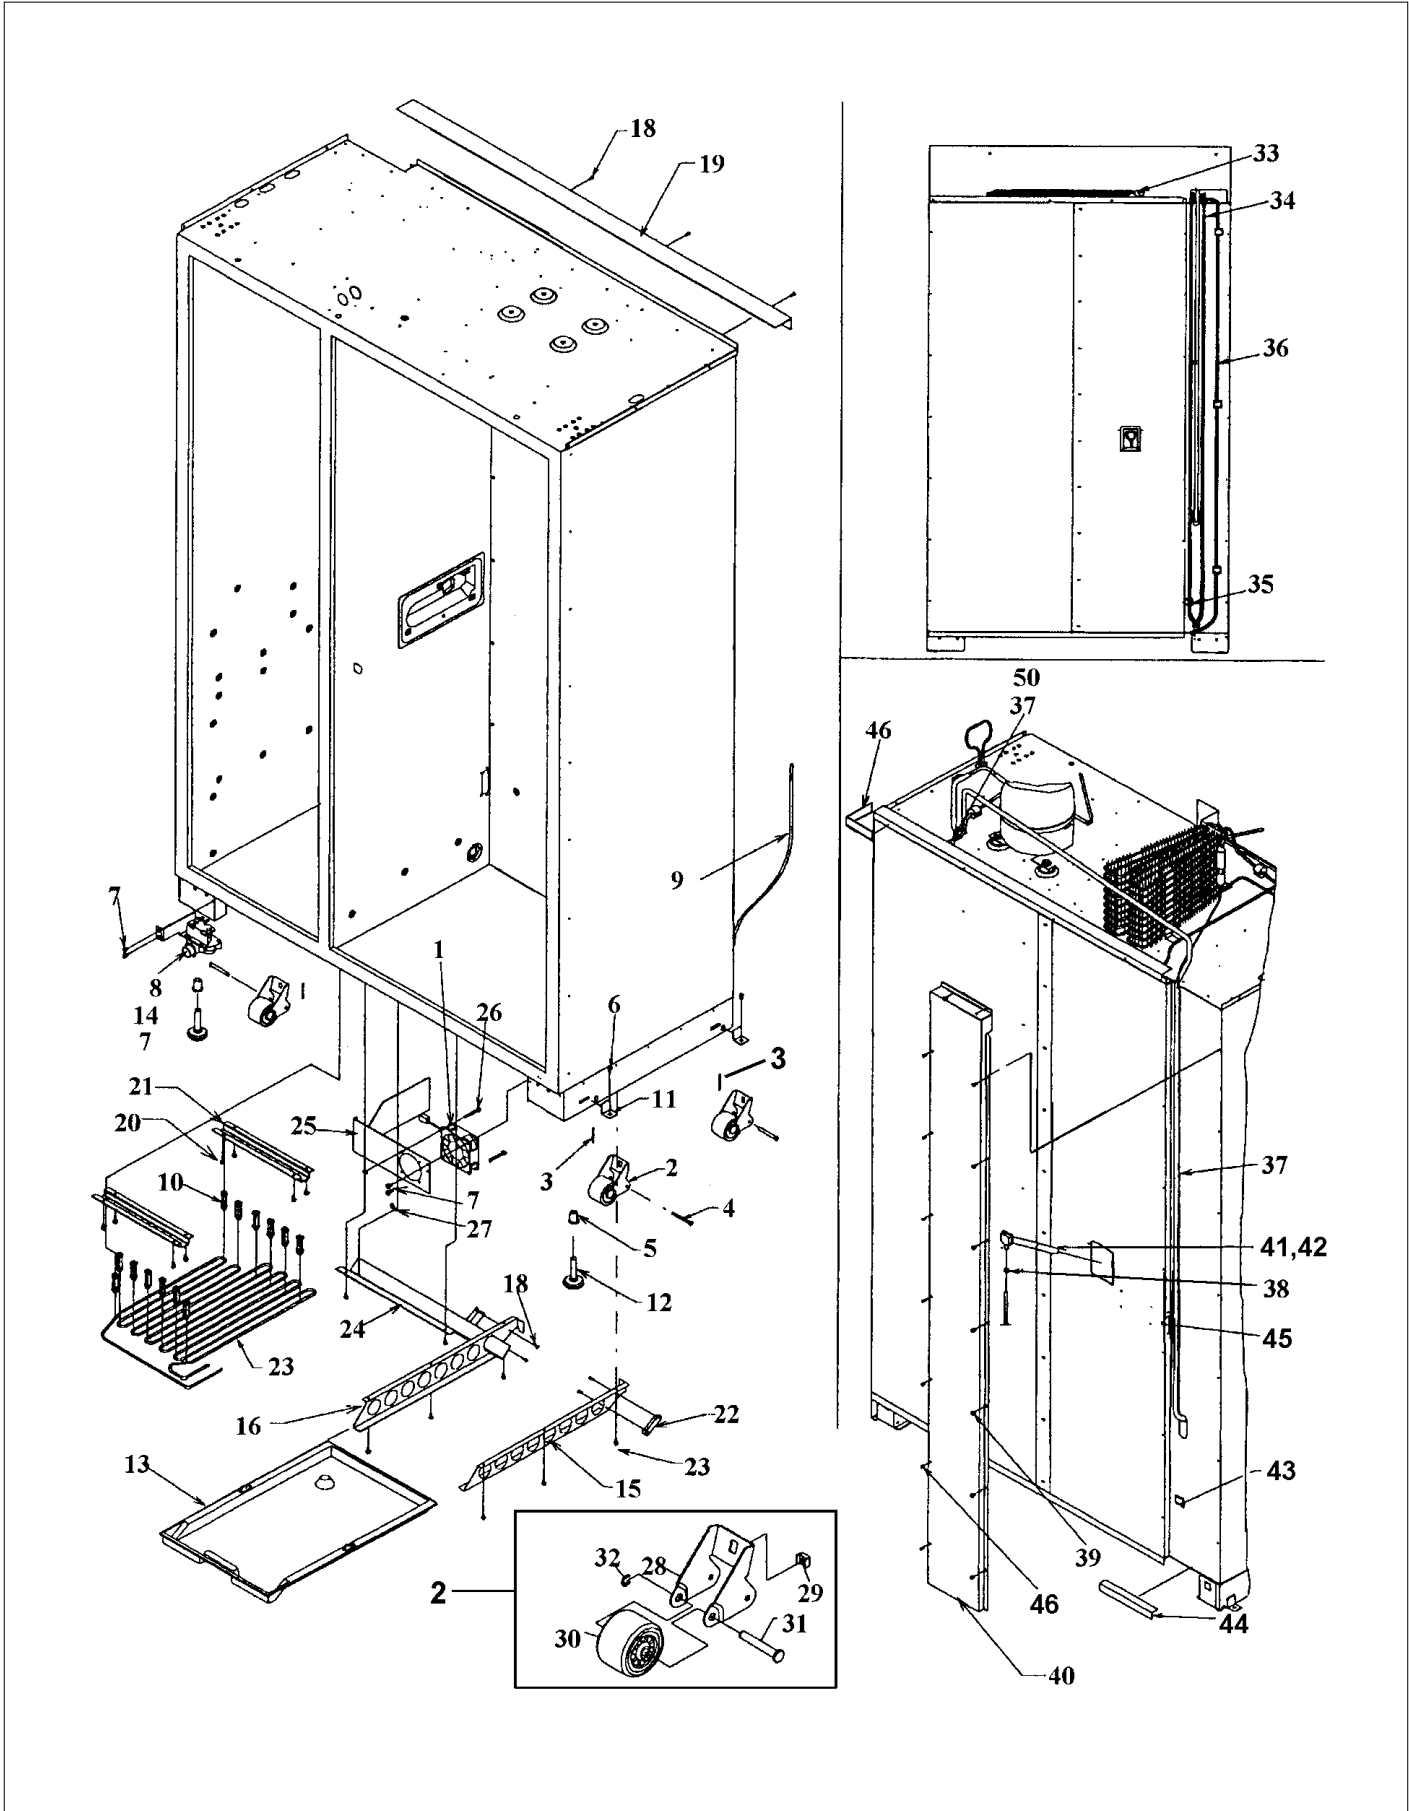

Item	Part No.	Name	Qty	Uom	NOTES
21	K2096455	BRKT-SERP. CLIP 12215001	1	EA	NO LONGER AVAILABLE
22	K2096439	ANGLE-DRAIN PAN 12143801	1	EA	
23	F2096550	SERPENTINE DRAIN SXS	1	EA	
24	L2096474	TROUGH-DRAIN REP V12349801	1	EA	
25	K2096473	BRKT-DC FAN 12349201	1	EA	
26	M0220417	SCREW-TC	1	EA	
27	M0280801	NUT-HEX VM0280801	1	EA	Not available online / Call for pricing and availability
28	K2196420	BRACKET, ROLLER	1	EA	Not available online / Call for pricing and availability
29	M0286708	NUT-SPEED	1	EA	
30	12034201	ROLLER-CABINET	1	EA	
31	M1252901	CLEVIS GROOVED	1	EA	
32	M0273801	RING-RETAINING	1	EA	
33	10916507	CORD-POWER 5 SERIES	1	EA	
34	PB970189	INSULATION TUBING 70.000	1	EA	
35	M0104106	CLIP-CORD VM0104106	1	EA	
36	12527801	HARNESS-FAN MOTOR	1	EA	NO LONGER AVAILABLE, Not available online / Call for pricing and availability
37	M0238616	SCREW, SMALL	1	EA	
38	12115101	CLAMP-TUBE V12115101	1	EA	
39	M0238616	SCREW, SMALL	1	EA	
40	K2096444	COVER-HT EXCHANGE 12187701	1	EA	
41	G5096419	FILL TUBE ASSY	1	EA	
Comments for Part Num. G5096419 bradleysapplianceservice@shaw.ca on May 11, 2018 This part G5096419 does NOT come with the aluminum tube. If aluminum tube is required, order 005899-000 and cut to size.					
42	015811-000	EXT-FILL TUBE	1	EA