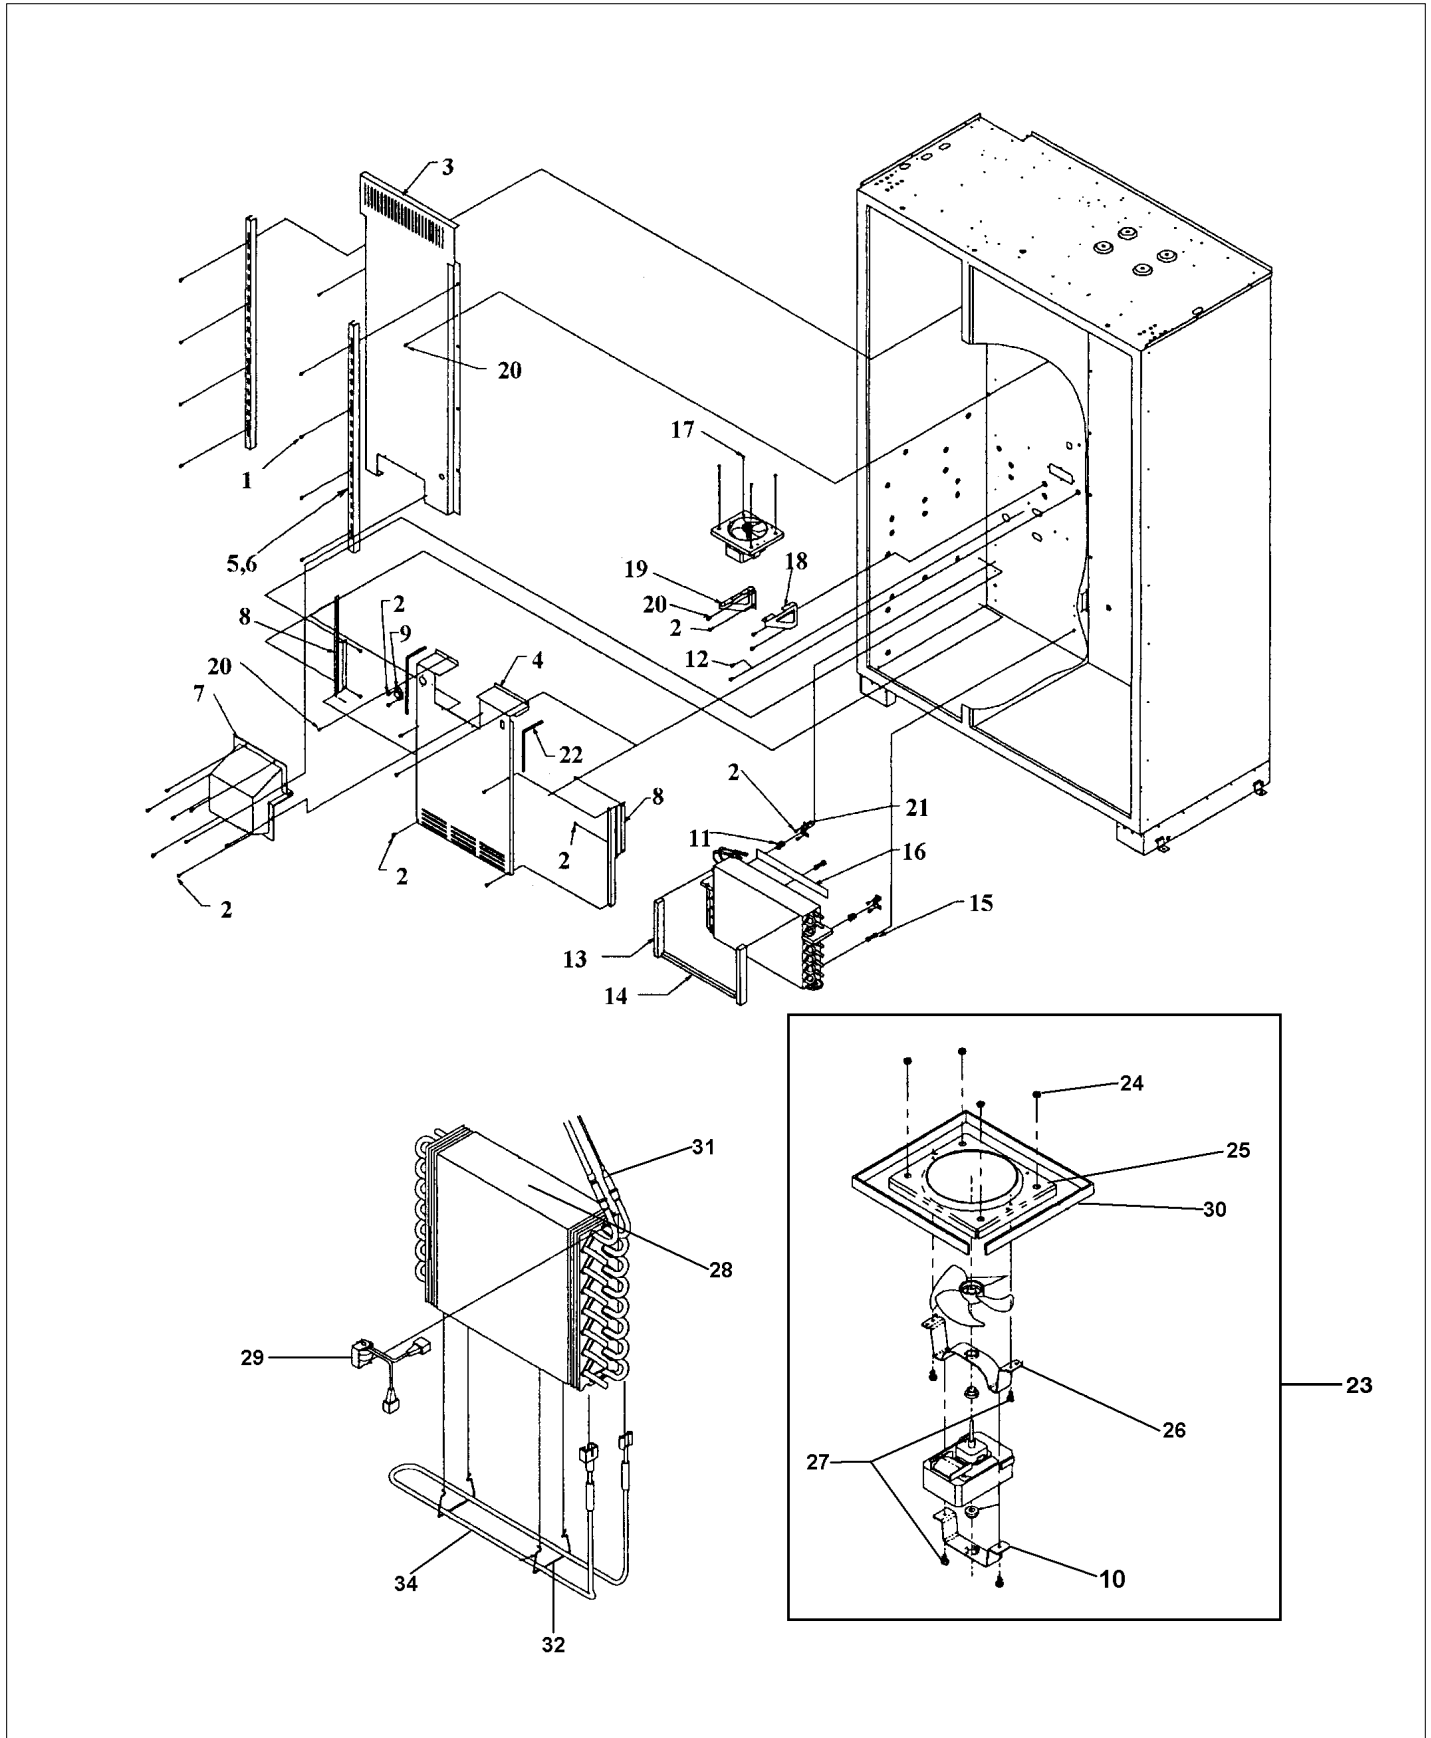

EVAP AREA ASSY

Item	Part No.	Name	Qty	Uom	NOTES
1	M0232903	SCREW-SE	1	EA	NO LONGER AVAILABLE
2	M0238616	SCREW, SMALL	1	EA	
3	L2097181	COVER EVAP UPPER SXS 48	1	EA	
4	L2097182	COVER EVAP LOWER SXS 48	1	EA	
5	12231701	LADDER-FZ L/R SIDE 42/48	1	EA	
6	12233801	GASKET-FZ LADDER	1	EA	NO LONGER AVAILABLE, Not available online / Call for pricing and availability
7	PK930150	COVER CTR EVAP SXS	1	EA	
8	K2096461	BRKT-EVAP COVER 12234801	1	EA	
9	C8983701	THERMISTOR	1	EA	
10	L2196411	BRACKET, EVAPORATOR FAN	1	EA	Not available online / Call for pricing and availability
11	10623003	CLIP-EVAP	1	EA	
12	M0232903	SCREW-SE	1	EA	NO LONGER AVAILABLE
13	A3030361	GASKET RED	1	EA	
14	A3030303	GASKET	1	EA	
15	10527401	CLIP-EVAP	1	EA	
16	A3189370	GASKET-FOAM VA3189370	1	EA	
17	M0238859	SCREW-SHLDR	1	EA	
18	K2096457	BRKT-R-EVAP FAN 12223101	1	EA	
19	K2096458	BRKT-L-EVAP-FAN 12223102	1	EA	
20	M0232929	SCREW-SE	1	EA	
21	K2096456	BRKT-EVAP CLIP 12215101	1	EA	
22	A3189368	GASKET-FOAM VA3189368	1	EA	
23	G5098660	FAN EVAP ASM PANASONIC	1	EA	
24	12234001	GROMMET-VIBRATION	1	EA	
25	PM910169	SHROUD EVAP FAN	1	EA	
26	K2196412	BRKT-MTR/SHROUD 10771801	1	EA	NO LONGER AVAILABLE, Not available online / Call for pricing and availability