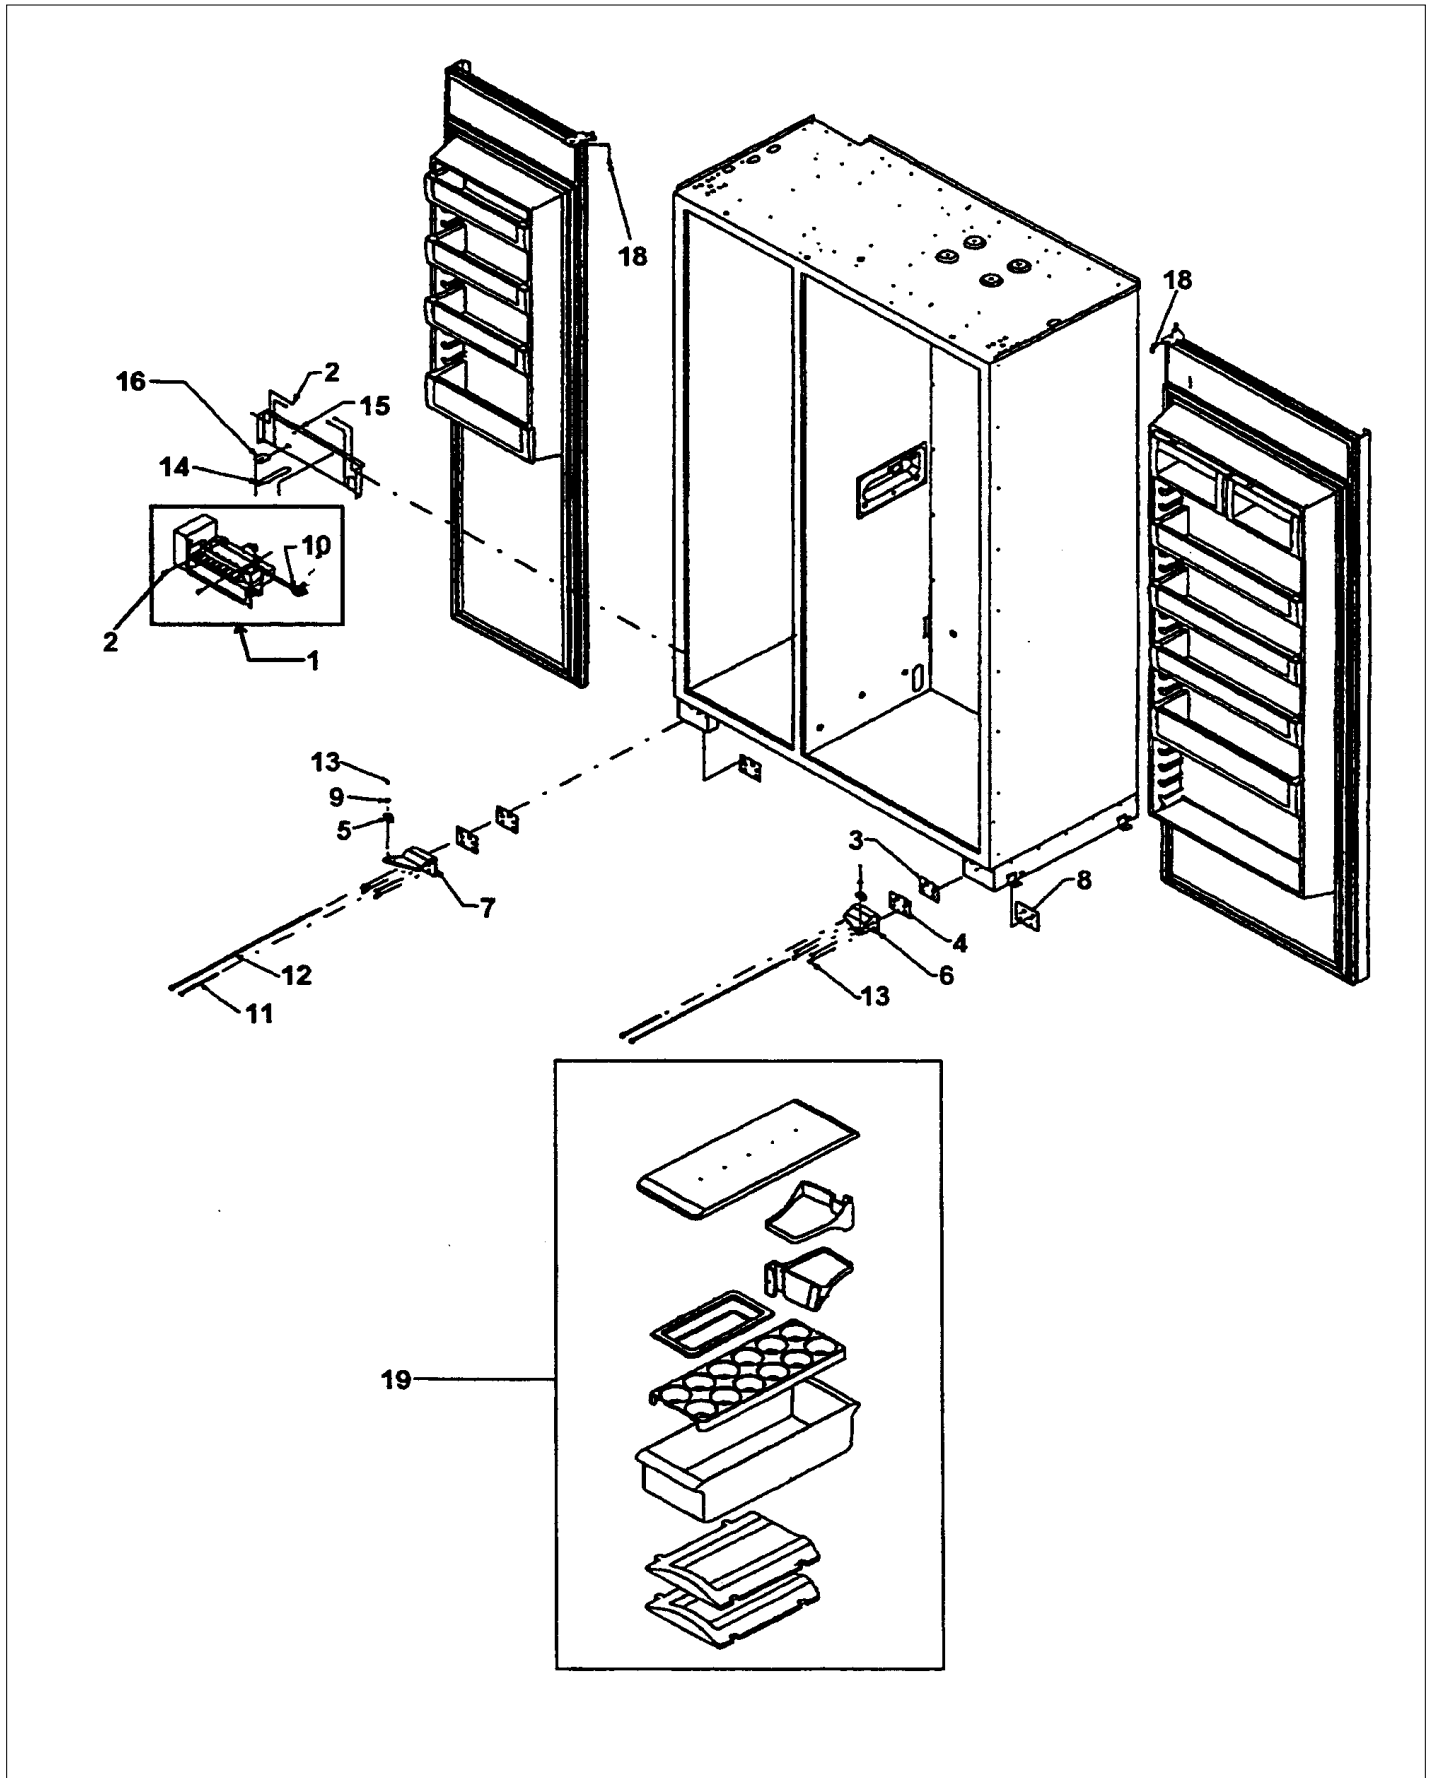

Item	Part No.	Name	Qty	Uom	NOTES
42	A4539601	DAMPER-TUBING .8	1	EA	Not available online / Call for pricing and availability
43	M0581001	GROMMET-SCREW VM0581001	1	EA	

LOWER HINGES

Item	Part No.	Name	Qty	Uom	NOTES
1	G50911858	ICE MAKER ASM, NLA, order components, see TR-0023C-SP	1	EA	NO LONGER AVAILABLE
<p>Comments for Part Num. G50911858</p> <p>jennifer@thetrend.com on Feb 12, 2016 It would be nice to have the ice maker in the right location. Even better if it gave the right part number.</p> <p>vharding68@verizon.net on Mar 16, 2016 Doesn't matter where it is or the part number....There has been a bulletin on these ice makers since November of 2007 (Btw...it is superseded by another bulletin that is prior to that date). Bulletin number TR-0023B-SP</p> <p>Val @ bob's, pa bradleysapplianceservice@shaw.ca on Sep 1, 2016 SERVICE BULLETIN: TR-0023B-SP SUBS TO: 002252-000 ICE MAKER MODULE 002251-000 ICE MAKER BAIL ARM 002253-000 ICE MAKER WIRE HARNESS</p> <p>platinumcares@aol.com on Dec 4, 2017 i/m assy #002252-000 wire harness 002253-000 arm # 002251-000</p> <p>you will need all three</p>					
2	M0238616	SCREW, SMALL	1	EA	
3	K2096449	SHIM-LOWER HINGE 12198501	1	EA	
4	K2096450	SHIM-LOWER HINGE 12198502	1	EA	
5	PC020231	CAM DOOR CLOSURE TOP WHITE	1	EA	
6	PC920060	LOWER HINGE ASSY - RH (S X S)	1	EA	
7	PC920061	LOWER HINGE LH VCSB482	1	EA	
8	PK900026	PLATE-BOTTOM HINGE SUPPORT SXS	1	EA	
9	M0272803	WASHER-LOCK	1	EA	
10	M0321202	TIE-ELEC	1	EA	
11	M0204339	SCREW-ADJ ROLLER VM0204339	1	EA	