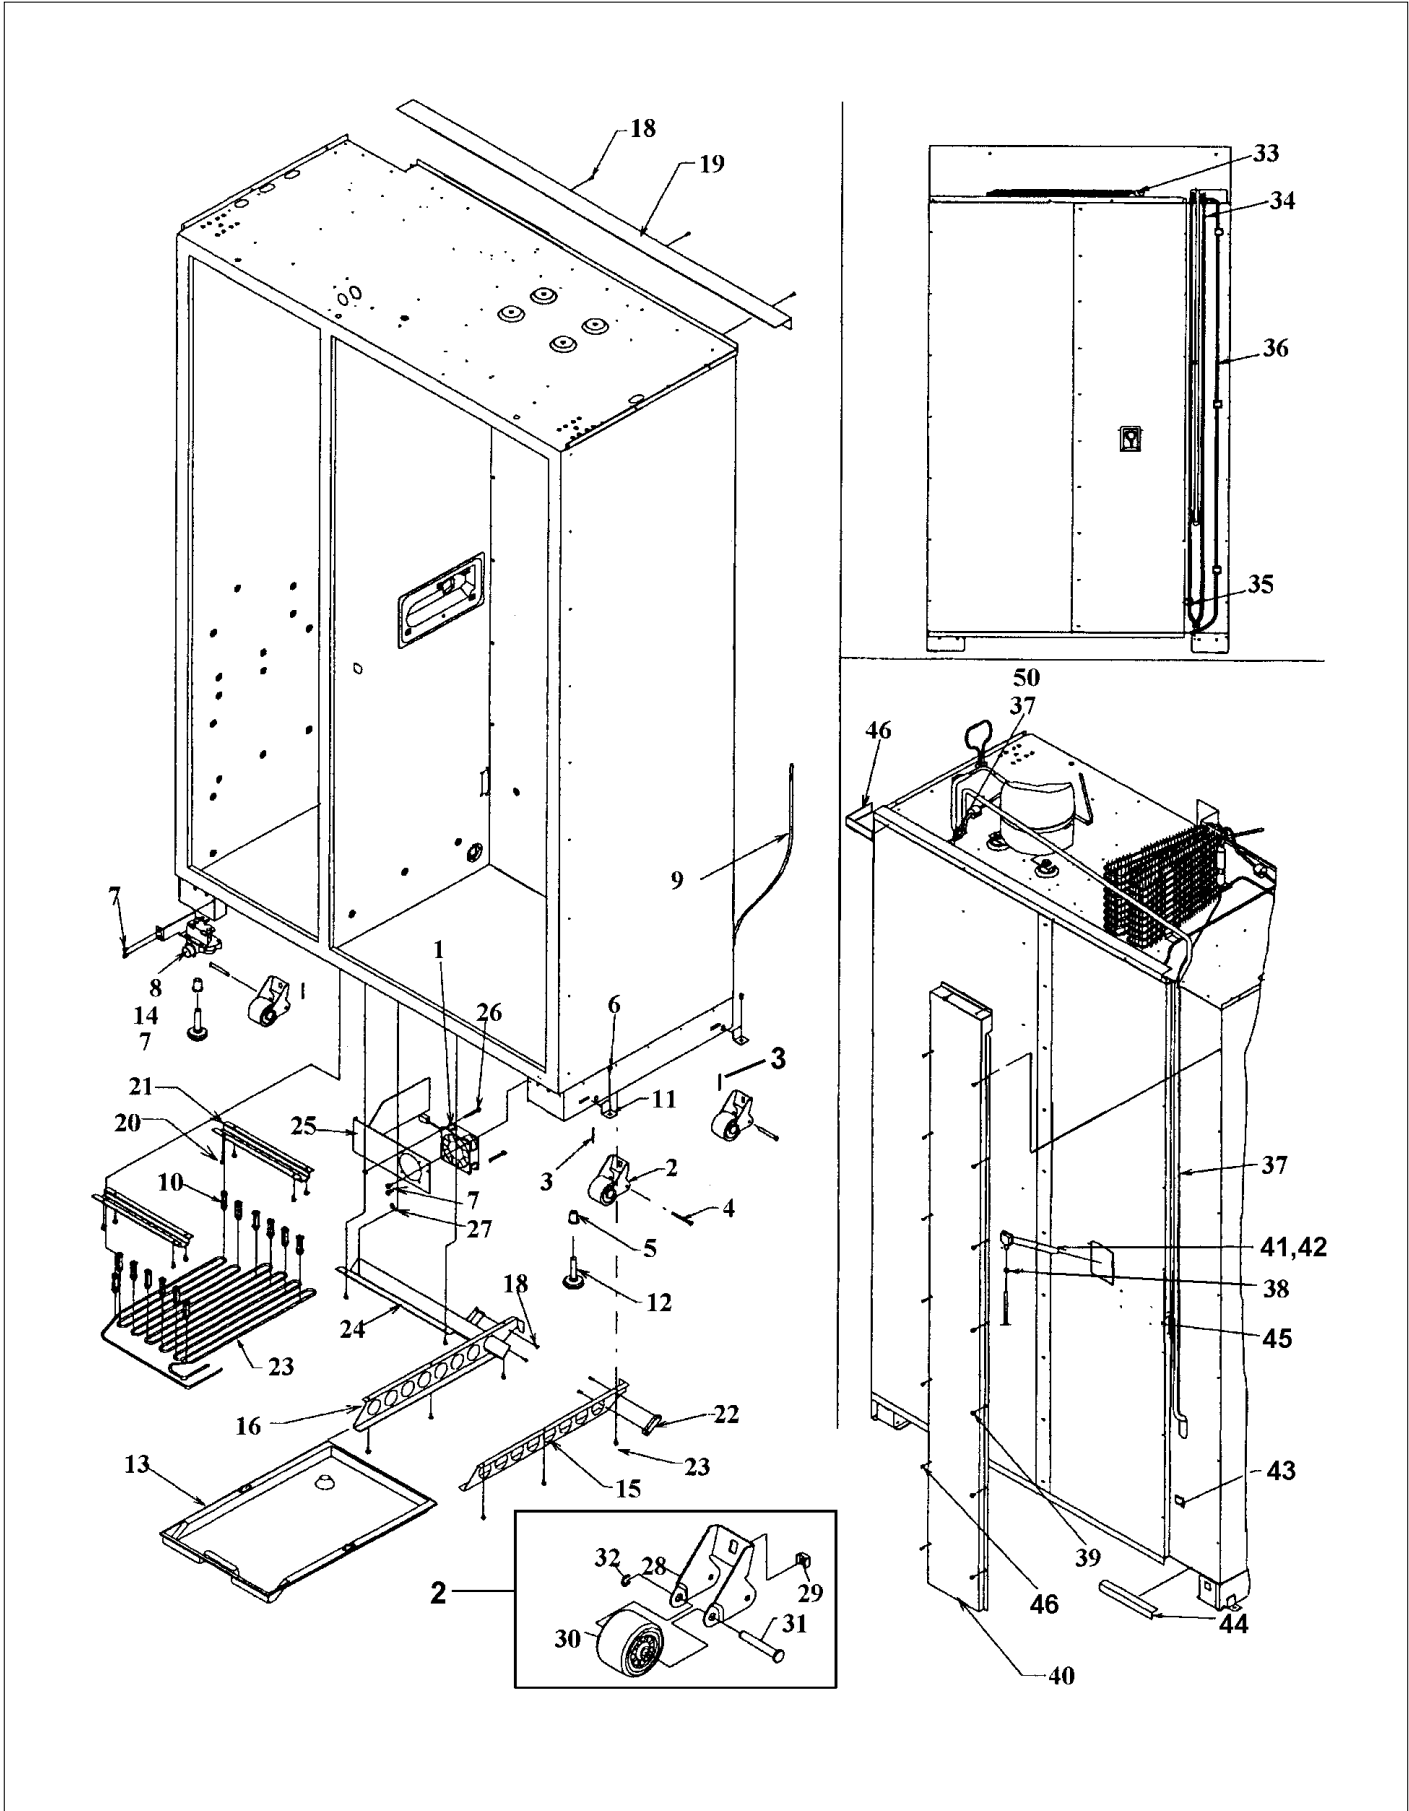

Item	Part No.	Name	Qty	Uom	NOTES
43	M0104106	CLIP-CORD VM0104106	1	EA	
44	A3189370	GASKET-FOAM VA3189370	1	EA	
45	A3189368	GASKET-FOAM VA3189368	1	EA	
46	PC040010	POP RIVET (.063/GR -.125) GAMD42-A	1	EA	
NI	013112-000	NOISE REDUCTION FAN KIT	1	EA