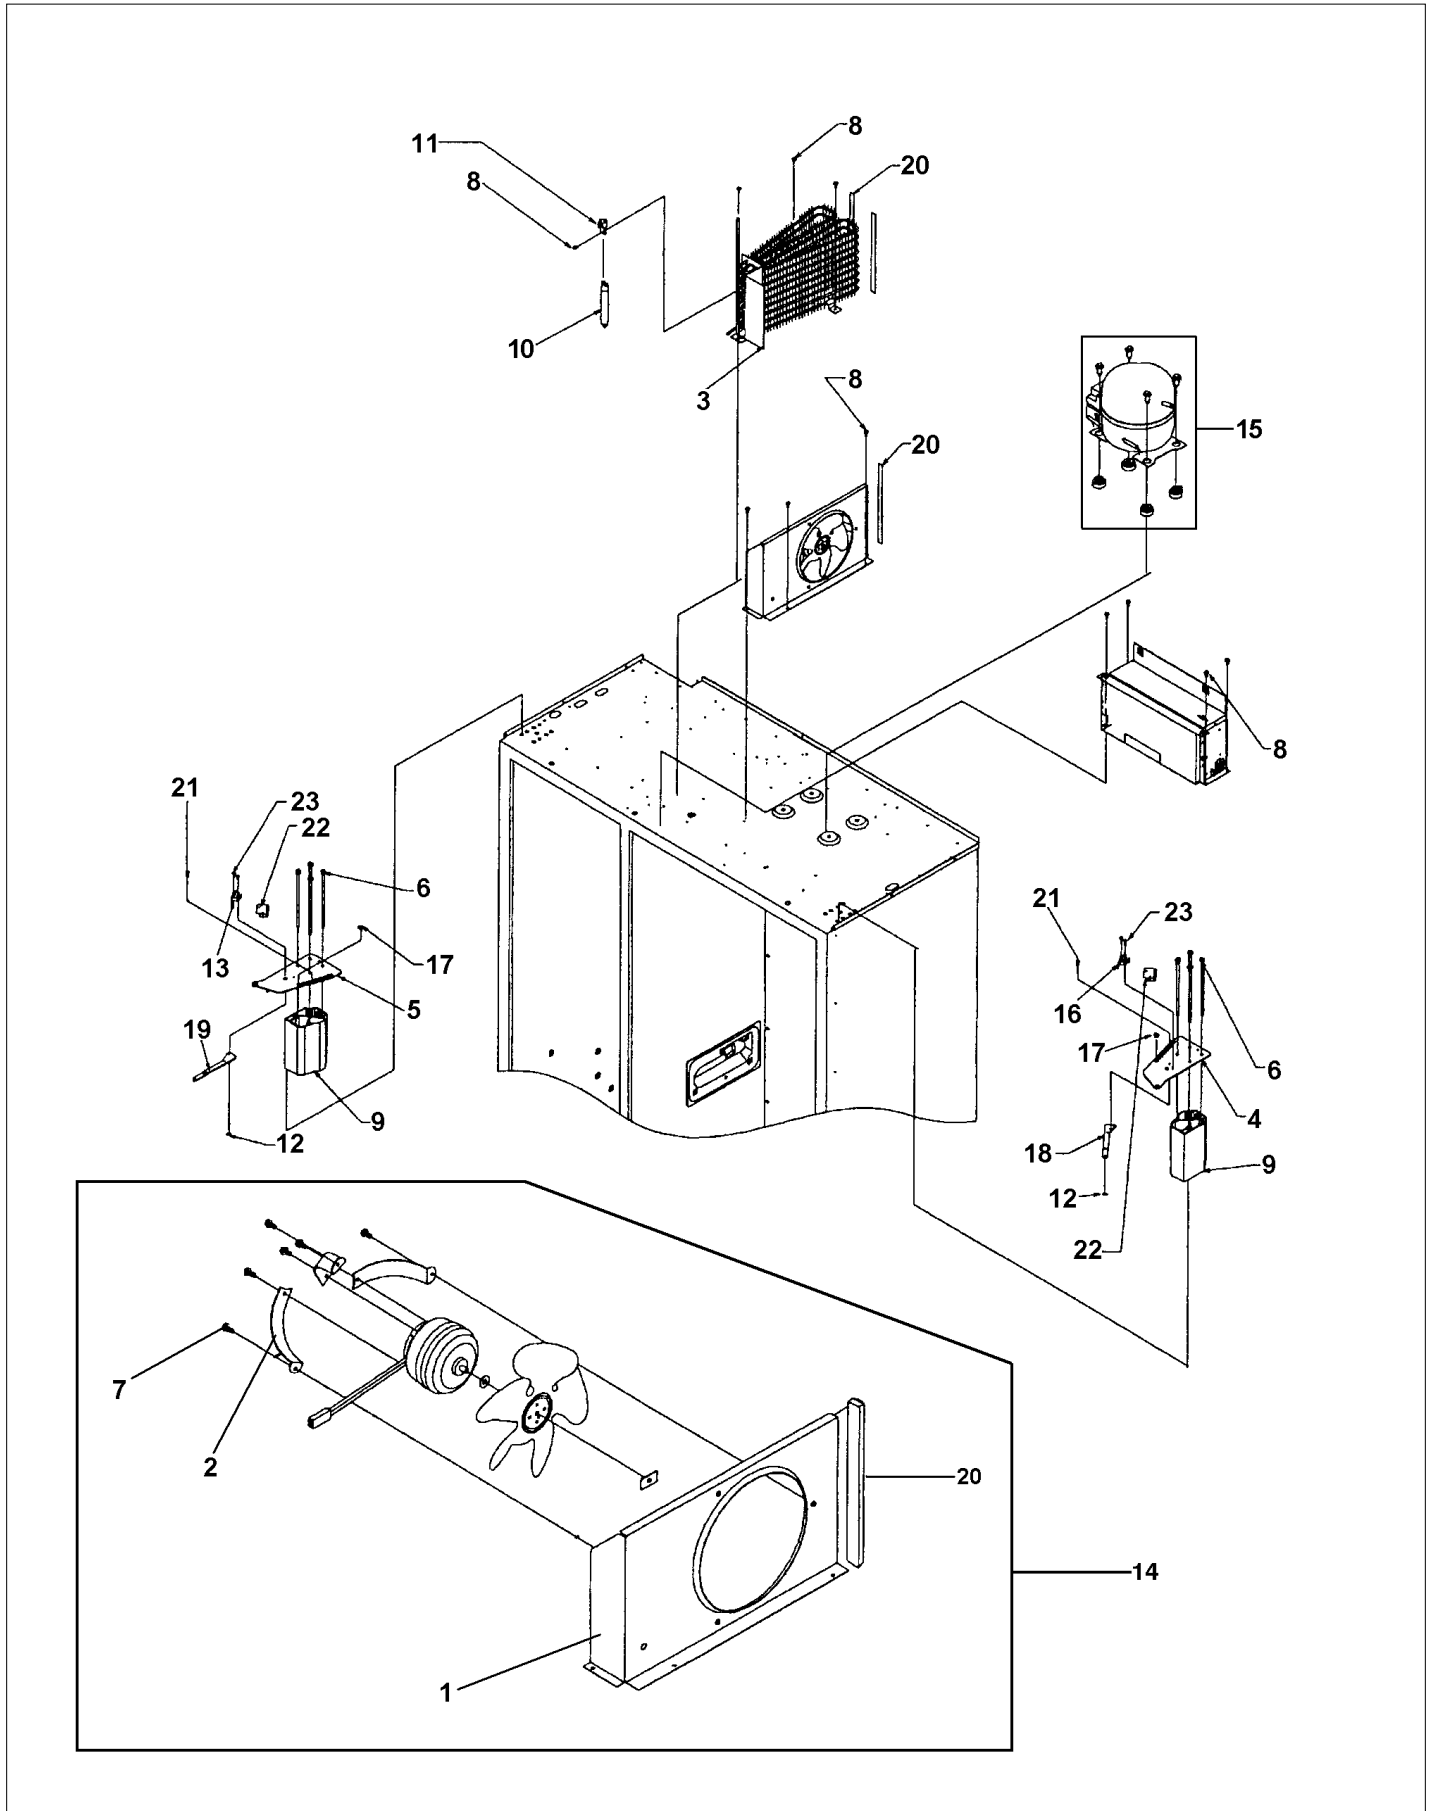

Item	Part No.	Name	Qty	Uom	NOTES
1	K2196428	SHROUD, CONDENSER FAN	1	EA	Not available online / Call for pricing and availability
2	10582501	BRKT-COND MTR V10582501	1	EA	
3	PB920171	CONDENSER ASM	1	EA	
4	PC920064	RIGHT TOP HINGE ASSEMBLY	1	EA	NO LONGER AVAILABLE
5	PC920065	TOP HINGE ASSY(VCBB362LSS)	1	EA	NO LONGER AVAILABLE

Comments for Part Num. PC920065

gboltz@VikingRange.com on Aug 16, 2017

SEE ISR-0066A-SP AND ISR-0067A-SP, recall instructions

6	M0206313	SCREW-MACH	1	EA	
7	M0223816	SCREW-TR	1	EA	NO LONGER AVAILABLE
8	M0238616	SCREW, SMALL	1	EA	
9	12067901	EXTRSN-TOP HINGE V12067901	1	EA	
10	PM010616	DRIER - HIGH SIDE	1	EA	
11	10547001	CLIP-DRIER V10547001	1	EA	
12	40370P01	NYLON FLAT WASHER V40370P01	1	EA	
13	003471-000	SWITCH SNAP-ACTION BM 36	1	EA	
NI	011666-000	INVERTER,CMPR,ASM	1	EA	

Comments for Part Num. 011666-000

gboltz@VikingRange.com on Aug 9, 2018

See 2018-01P Parts Bulletin

14	G5096494	COND. FAN ASSY	1	EA	
15	G5097976	Compressor Assembly (Includes Drier)	1	EA	
16	G50911866	LIGHT CUT OFF SERVICE KIT	1	EA	
17	12348701	BUMPER-DOOR STOP V12348701	1	EA	
18	PC920066	ARM, DOOR STOP, RH	1	EA	
19	PC920068	ARM DOOR STOP LH	1	EA