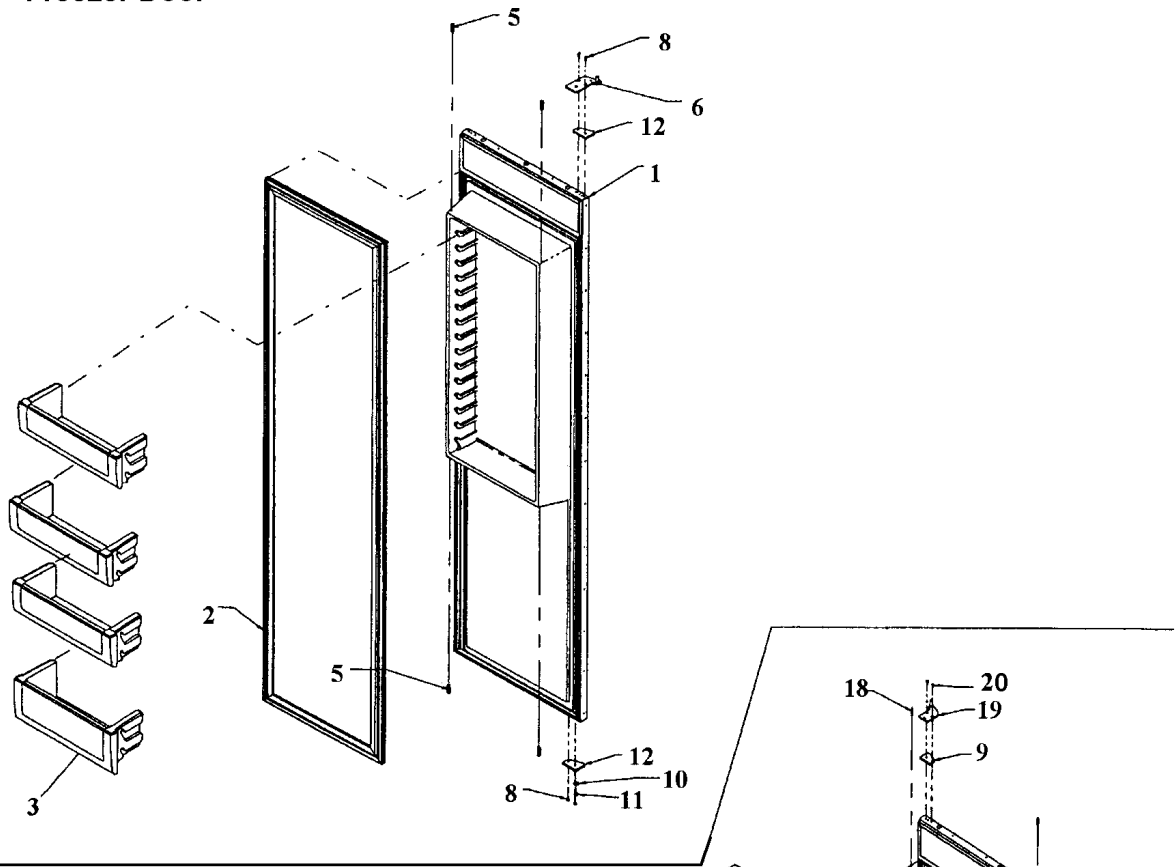

Freezer Door