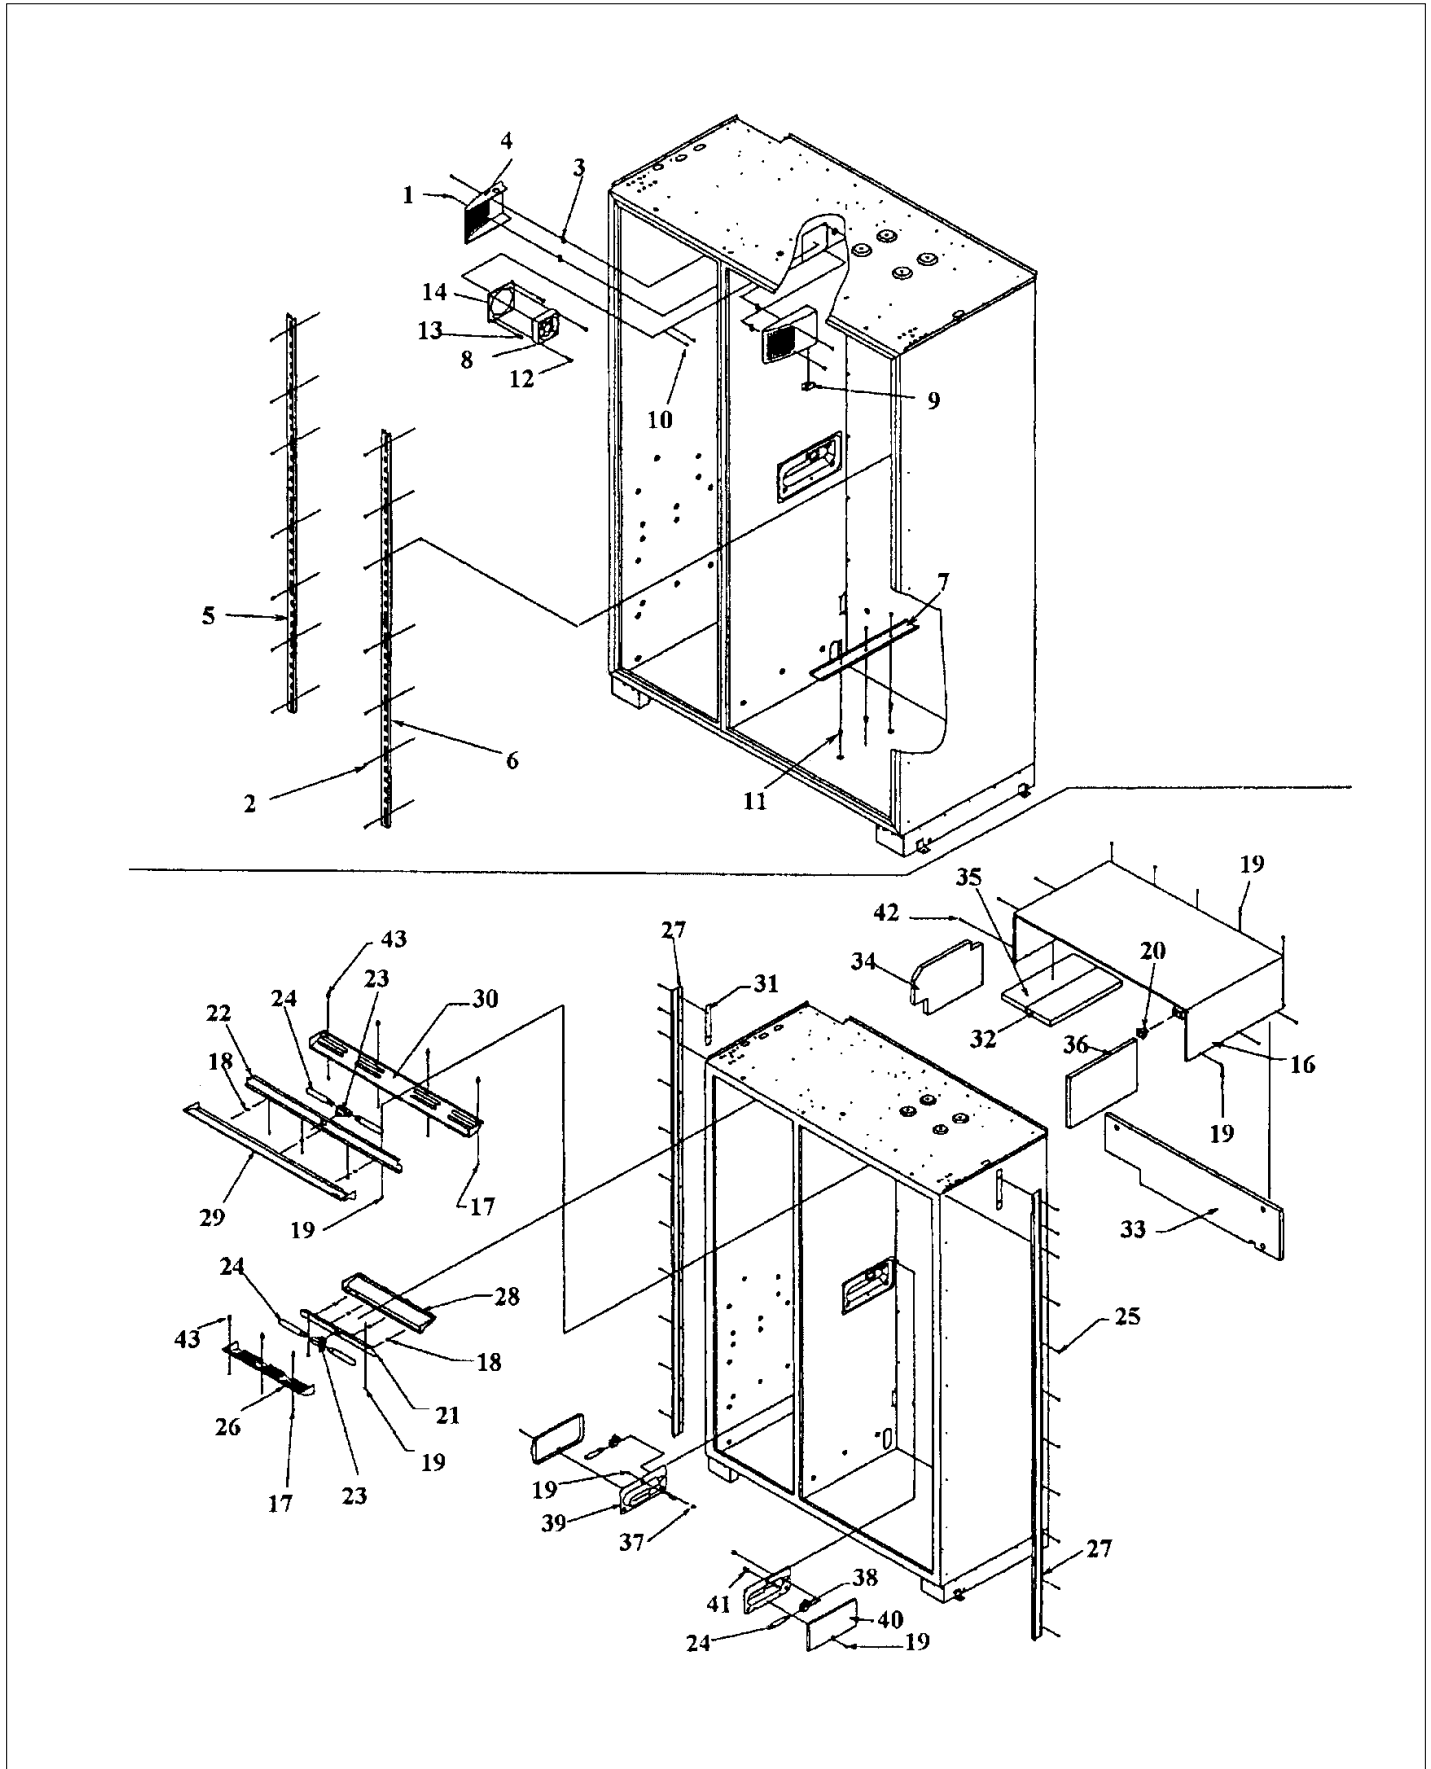

Item	Part No.	Name	Qty	Uom	NOTES
42	A4539601	DAMPER-TUBING .8	1	EA	Not available online / Call for pricing and availability
43	M0581001	GROMMET-SCREW VM0581001	1	EA