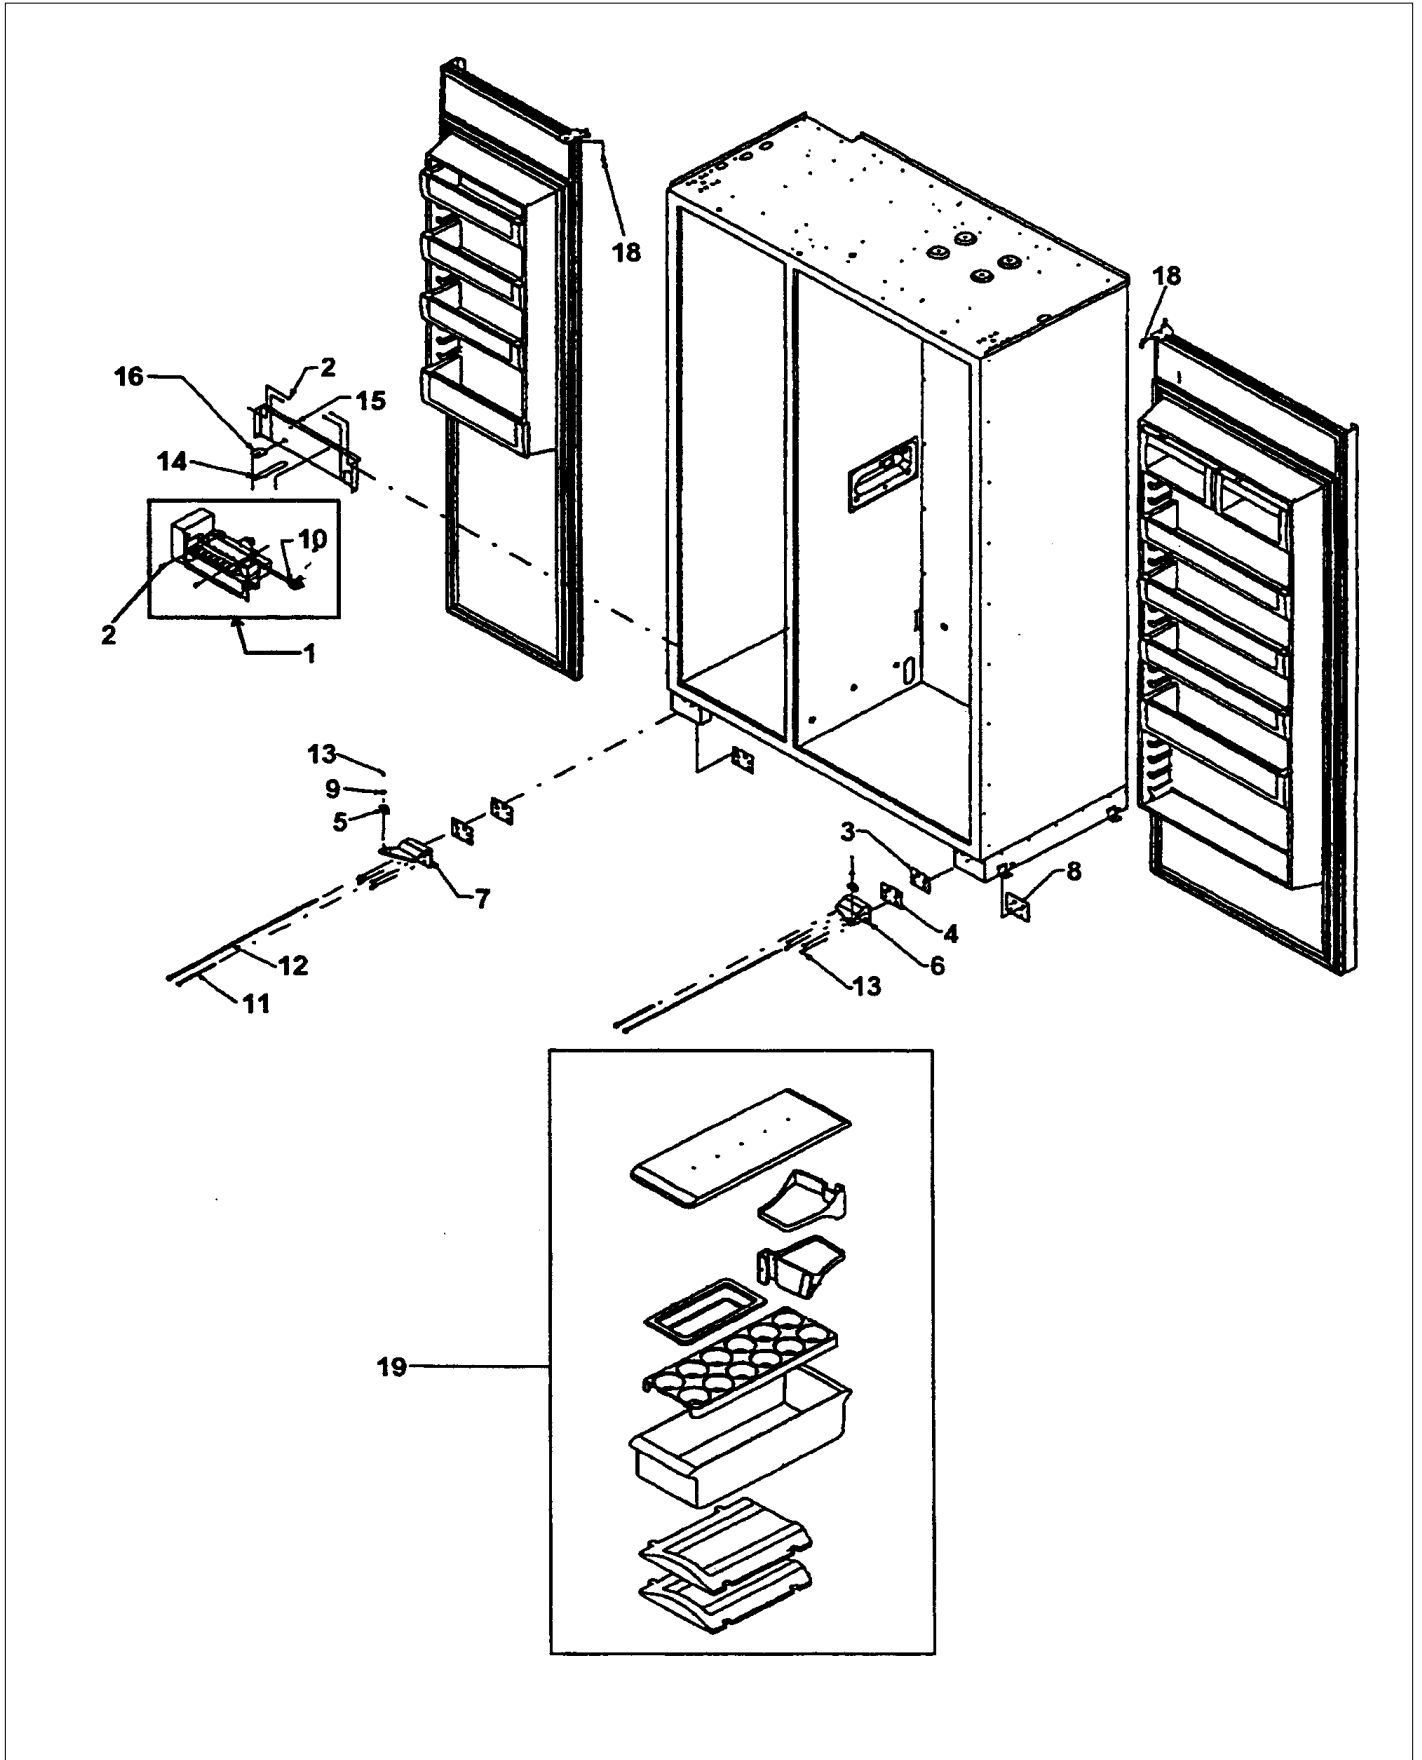

LOWER HINGES

Item	Part No.	Name	Qty	Uom	NOTES
1	G50911858	ICE MAKER ASM, NLA, order components, see TR-0023C-SP	1	EA	NO LONGER AVAILABLE
Comments for Part Num. G50911858 jennifer@thetrend.com on Feb 12, 2016 It would be nice to have the ice maker in the right location. Even better if it gave the right part number. vharding68@verizon.net on Mar 16, 2016 Doesn't matter where it is or the part number....There has been a bulletin on these ice makers since November of 2007 (Btw...it is superseded by another bulletin that is prior to that date). Bulletin number TR-0023B-SP Val @ bob's, pa bradleysapplianceservice@shaw.ca on Sep 1, 2016 SERVICE BULLETIN: TR-0023B-SP SUBS TO: 002252-000 ICE MAKER MODULE 002251-000 ICE MAKER BAIL ARM 002253-000 ICE MAKER WIRE HARNESS platinumcares@aol.com on Dec 4, 2017 i/m assy #002252-000 wire harness 002253-000 arm # 002251-000 you will need all three					
2	M0238616	SCREW, SMALL	1	EA	
3	K2096449	SHIM-LOWER HINGE 12198501	1	EA	
4	K2096450	SHIM-LOWER HINGE 12198502	1	EA	
5	PC020231	CAM DOOR CLOSURE TOP WHITE	1	EA	
6	PC920060	LOWER HINGE ASSY - RH (S X S)	1	EA	
7	PC920061	LOWER HINGE LH VCSB482	1	EA	
8	PK900026	PLATE-BOTTOM HINGE SUPPORT SXS	1	EA	
9	M0272803	WASHER-LOCK	1	EA	
10	M0321202	TIE-ELEC	1	EA	
11	M0204339	SCREW-ADJ ROLLER VM0204339	1	EA