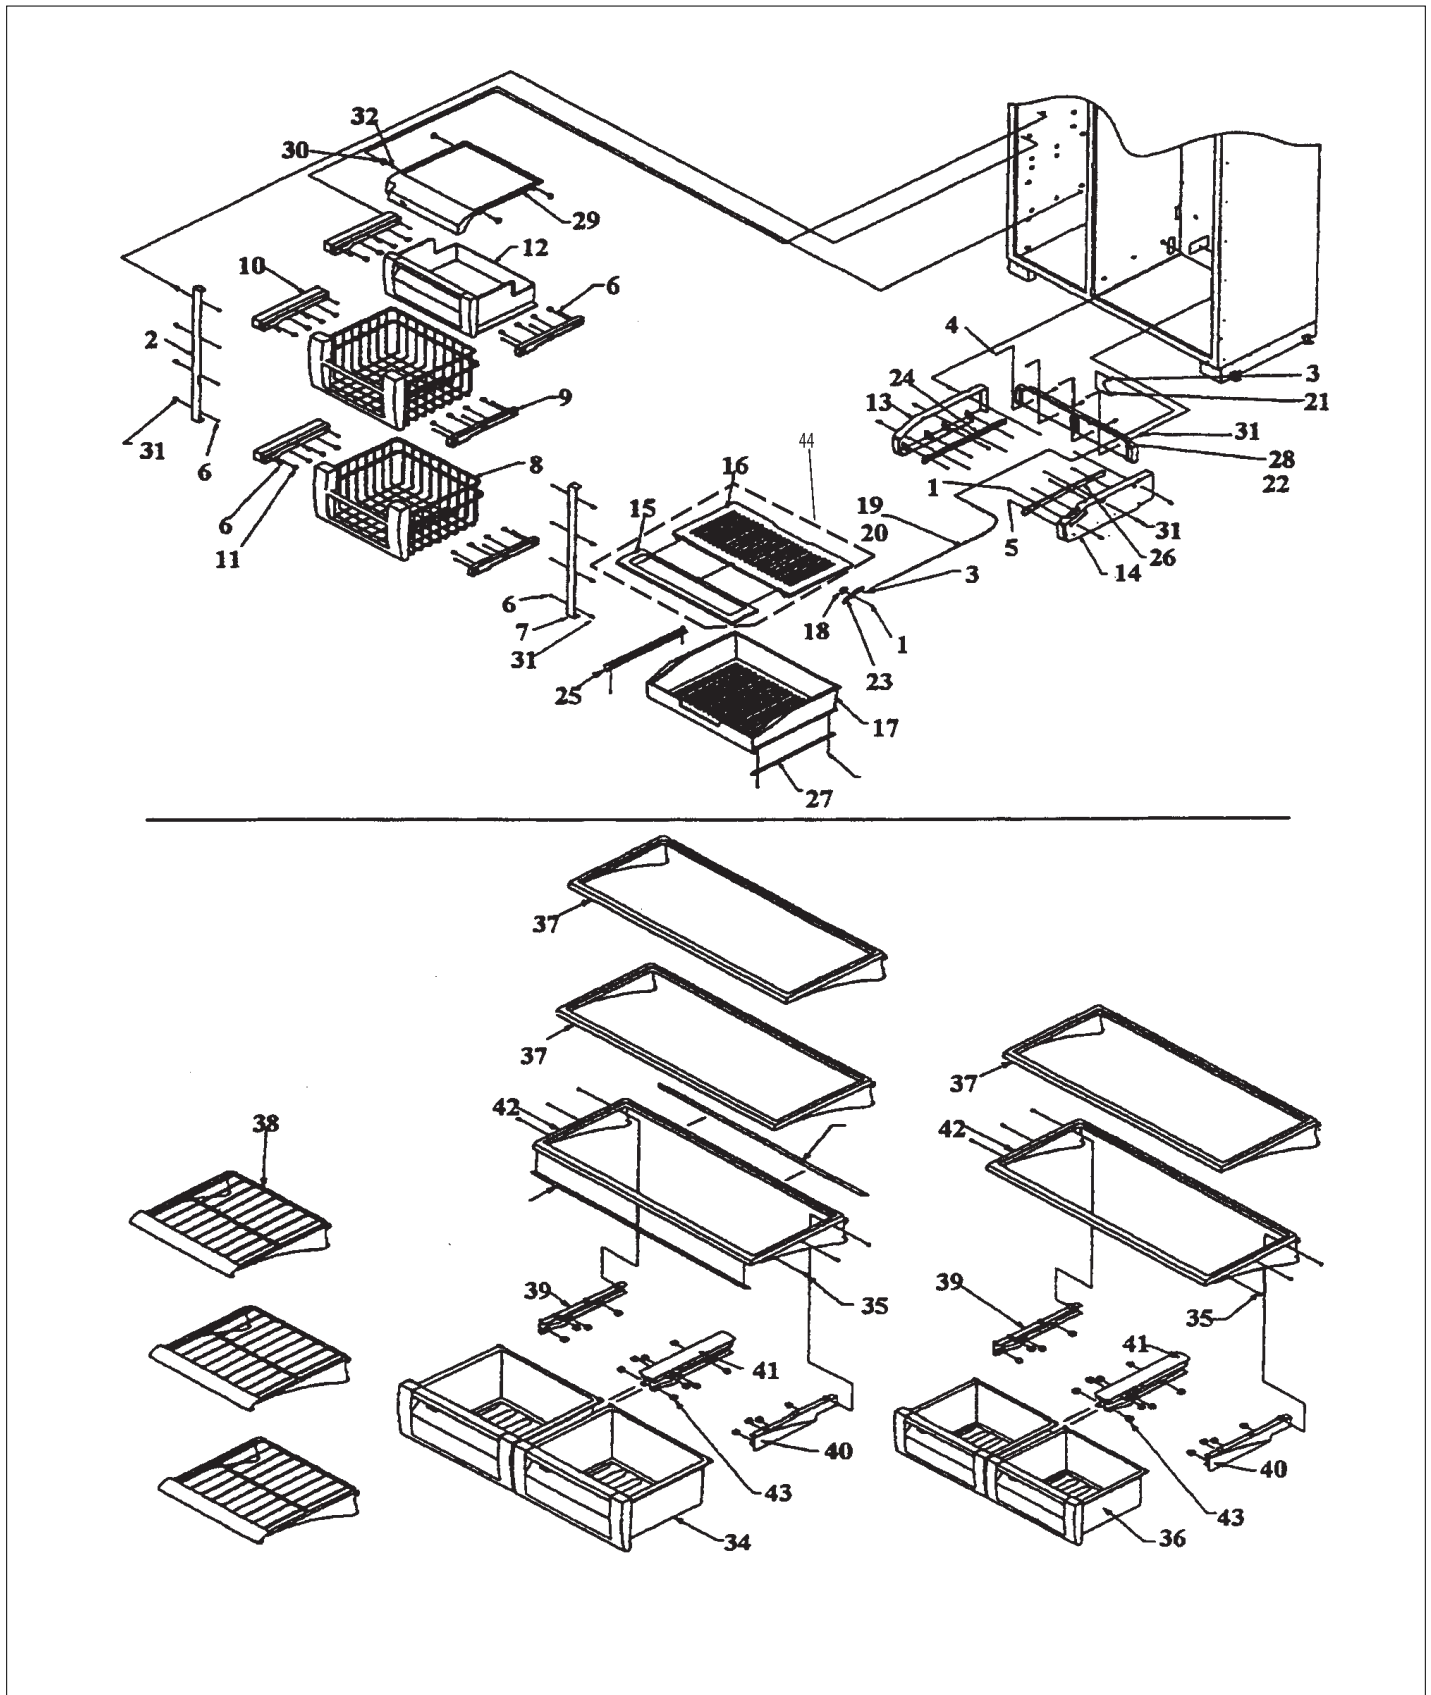

SHELVING

Item	Part No.	Name	Qty	Uom	NOTES
1	M0211018	SCREW-SM	1	EA	
2	PK930073	CLOSEOUT SIDE SXS 48 FZ L	1	EA	
3	M0213105	SCREW-SM	1	EA	
4	M0213531	SCREW-SM	1	EA	NO LONGER AVAILABLE, Not available online / Call for pricing and availability
5	M0213503	SCREW, SM	1	EA	
6	M0238616	SCREW, SMALL	1	EA	
7	V12304301	CLOSEOUT-FZ SIDE #	1	EA	
8	PM910190	BASKET ASM FZ	1	EA	
9	PK930074	GLIDE SXS 48 FZ R	1	EA	
10	PK930075	GLIDE SXS 48 FZ L	1	EA	
11	12064701	PAD-GLIDE V12064701	1	EA	
12	PK930076	ICE PAN ASM SXS 48	1	EA	
13	PK930087	SUPPORT DRAWER SXS 48 L	1	EA	
14	V12073003	SUPPORT-R DRAWER #	1	Wholesale Price	
15	V12223208	DELI LID ASSY 48"/48D	1	Wholesale Price	
Not Shown	NOTE	(MUST ORDER ITEM 44)		EA	
16	12223304	DELI TOP ASSEMBLY	1	EA	
Not Shown	NOTE	(MUST ORDER ITEM 44)		EA	
17	V12073304	DRAWER-DELI 48"/48"Disp	1	Wholesale Price	
18	V12073401	KNOB-DELI CONT	1	Wholesale Price	
19	12073501	TUBE-PLASTIC	1	EA	
20	12073506	TUBE-PLASTIC	1	EA	
21	V12073601	SLIDE-DELI CONT	1	EA	NO LONGER AVAILABLE
22	V12231201	COVER-AIR CONTROL	1	Wholesale Price	
23	V12070501	GLIDE-DELI KNOB #	1	EA	NO LONGER AVAILABLE
24	12073901	GLIDE-L SUPPORT V12073901	1	EA