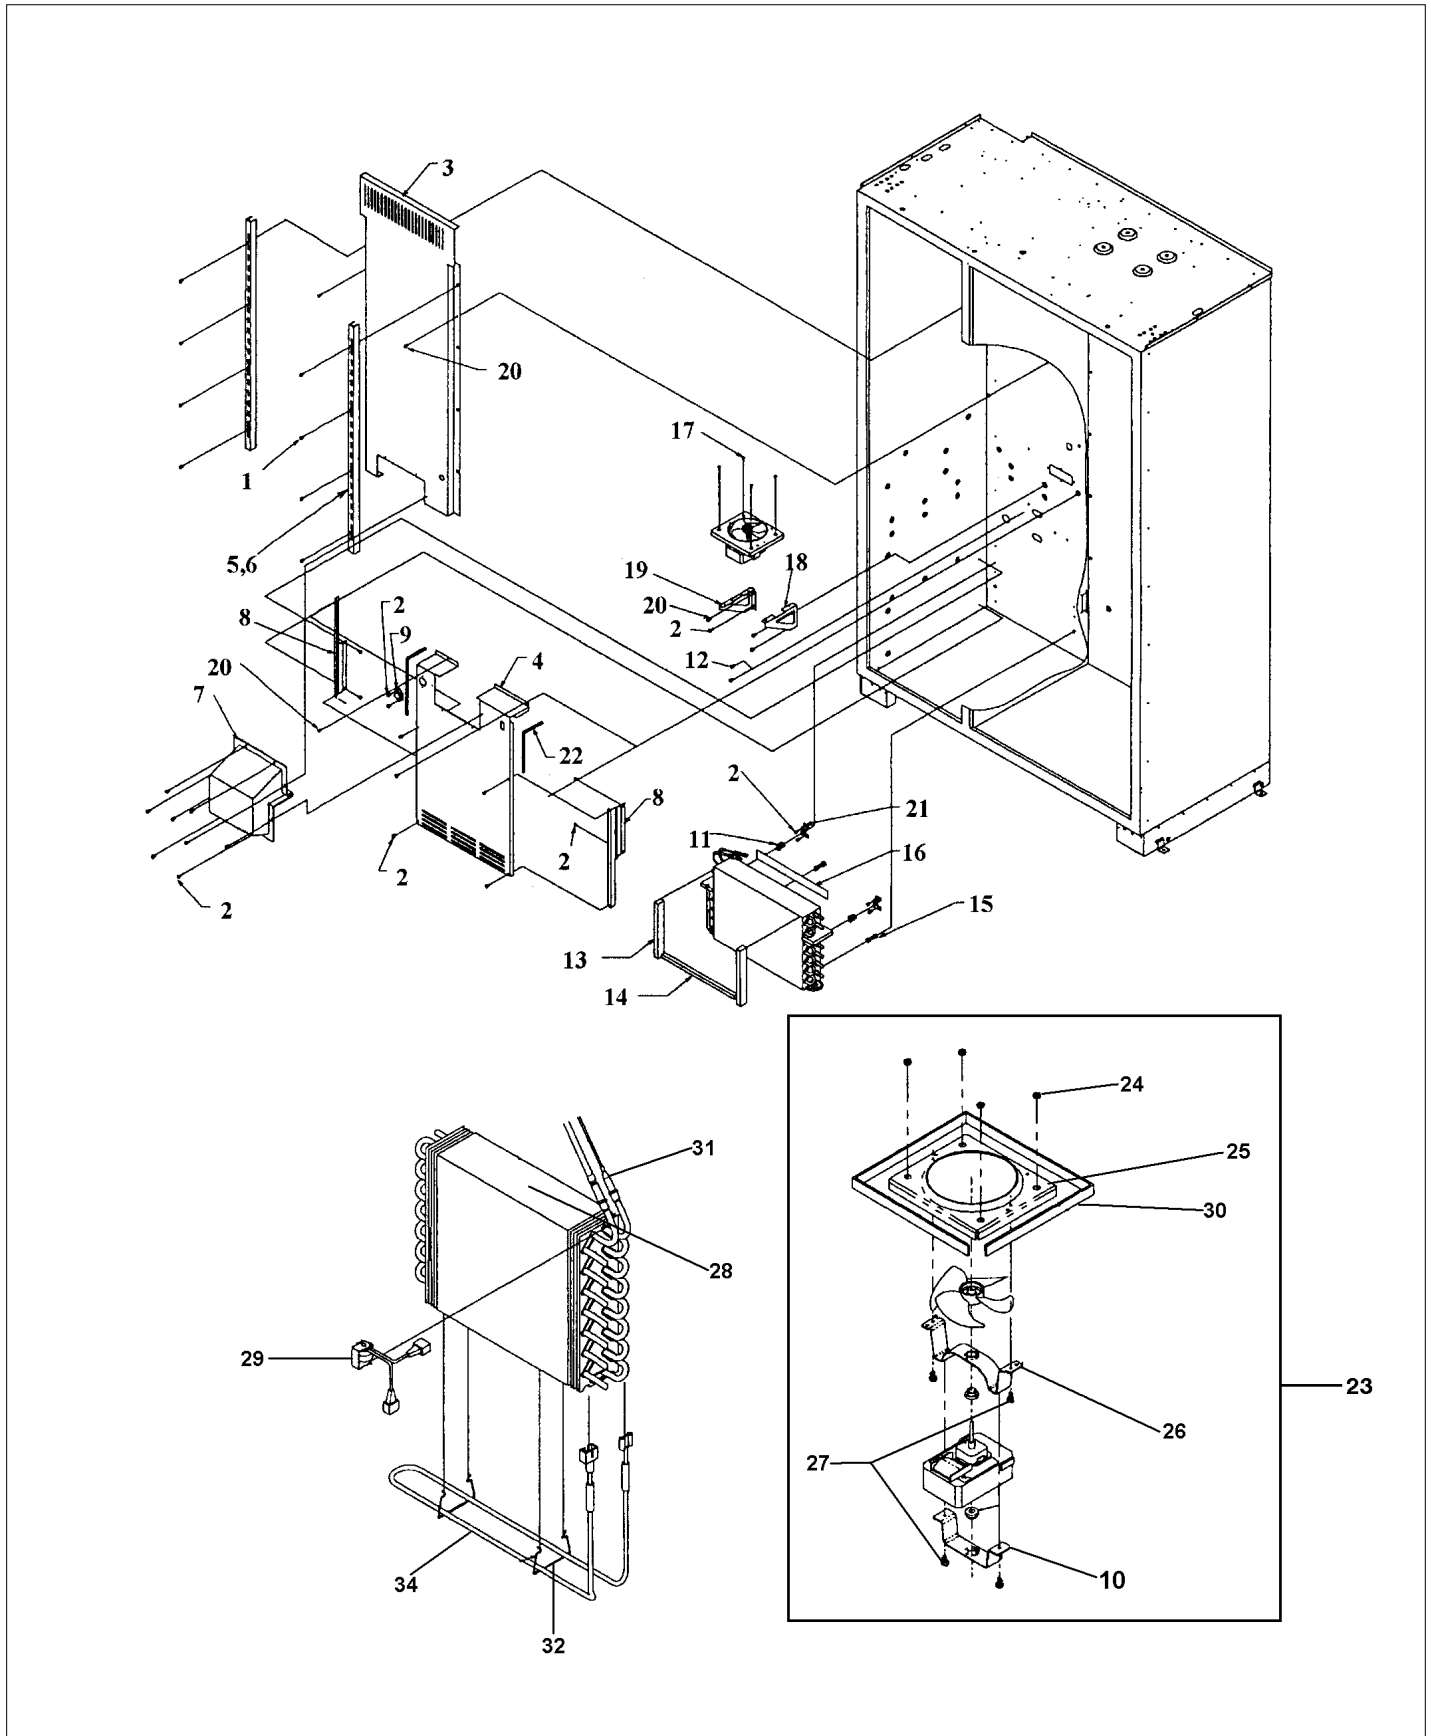

Item	Part No.	Name	Qty	Uom	NOTES
27	M0224416	SCREW-SM	1	EA	
28	PM910206	EVAPORATOR SXS 48	1	EA	
29	058966-000	THERMOSTAT, SNAP ACTION, 55 OPEN 20 CLOSE	1	EA	
30	A3030302	GASKET GRN SL	1	EA	
31	PB920155	HEAT EXCHANGER ASM SXS 48	1	EA	
32	10428101	CLIP-EVAP HTR V10428101	1	EA	
33	A1017202	GROMMET-FAN VA1017202	1	EA	
34	PJ910031	HEATER EVAP SXS	1	EA