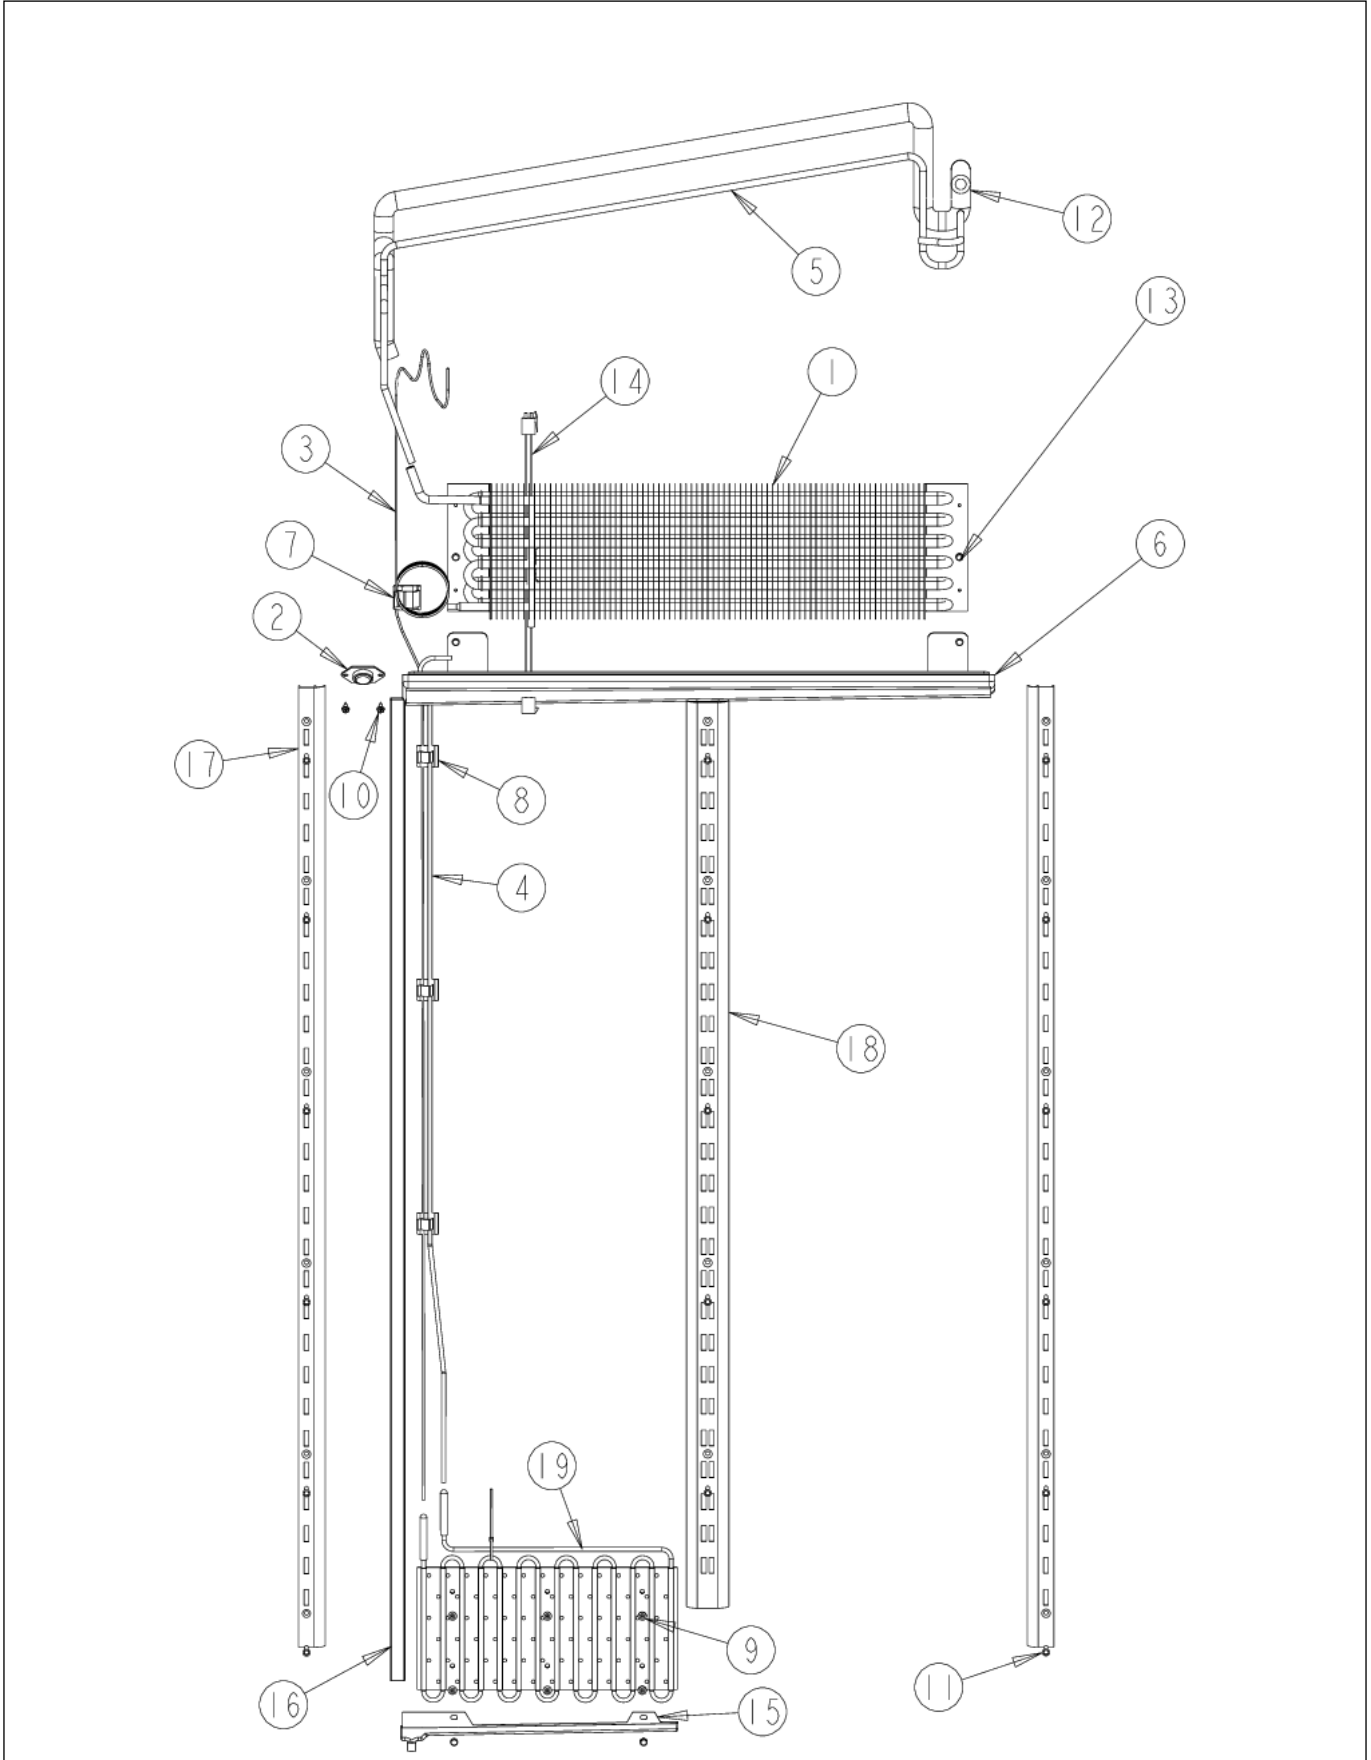

LOW SIDE ASSEMBLY

Item	Part No.	Name	Qty	Uom	NOTES
1	PM910455	EVAPORATOR AR 36	1	EA	
2	C8983701	THERMISTOR	1	EA	
3	PB920246	TUBE CAPILLARY ASM AR 36 30	1	EA	
4	F20913720	TUBE EVAP AR 36	1	EA	
5	F20911126	TUBE SUCTION AR 30	1	EA	
6	G50914189	DRAIN PAN ASM UPPER AR36	1	EA	
7	M0104102	CLIP-CORD RED	1	EA	
8	M0104106	CLIP-CORD VM0104106	1	EA	
9	M0220417	SCREW-TC	1	EA	
10	M0232929	SCREW-SE	1	EA	
11	M0238535	SCREW-SM	1	EA	
12	PB970187	INSULATION TUBING 57.500 WC, 5 SERIES	1	EA	
13	PD020194	SCR, HEX SRTD WSHR HD, #8- 18 X 1/2	1	EA	
14	PE970641	JUMPER FAN RESISTOR	1	EA	
15	PK030445	PAN DRAIN LOWER EVAP AR 30 36	1	EA	
16	PK030446	DRAIN VERTICAL AR 30 36	1	EA	
17	PM910280	LADDER SIDE AF 30 36	1	EA	
18	PM910284	LADDER CENTER AR 36	1	EA	
19	049987-000	MS HEAT EXCH ASM AR 36 30	1	EA