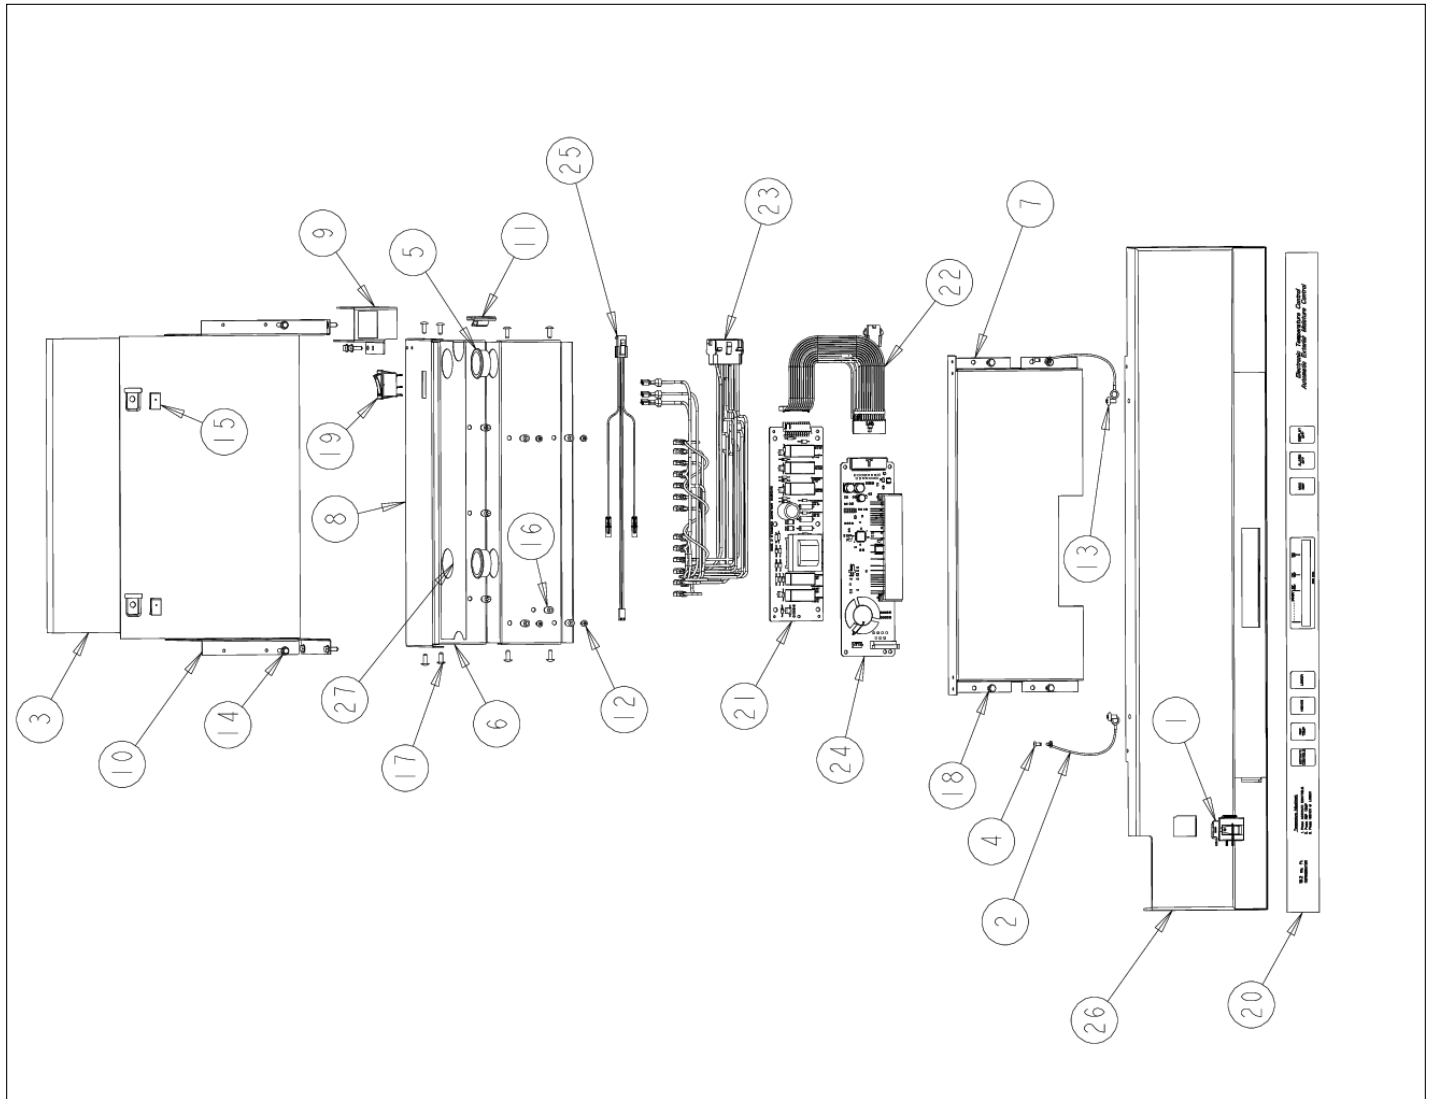

CONTROL ASSY

Item	Part No.	Name	Qty	Uom	NOTES
1	PE950122	SWITCH		EA	
2	12064001	SUPP-CONT PANEL		EA	
3	12074703	INSUL-CONT BOX V12074703		EA	NO LONGER AVAILABLE, Not available online / Call for pricing and availability
4	A4539601	DAMPER-TUBING .8		EA	Not available online / Call for pricing and availability
5	A4554817	BUSHING-SNAP VA4554817		EA	
6	K20910060	BRACKET - PC		EA	
7	K20910061	CONTROL BOX FRONT		EA	
8	K20910062	CONTROL BOX TOP		EA	NO LONGER AVAILABLE, Not available online / Call for pricing and availability
9	K2098654	Bracket, Power Switch		EA	
10	K2099402	CONTROL BOX		EA	
11	M0104106	CLIP-CORD VM0104106		EA	
12	PD020013	TYPE "AB" #6 X 3/8 PH PAN HD. SMS		EA	
13	M0224128	SCREW-SM		EA	
14	M0238846	SCREW-SHLDR		EA	
15	M0288120	NUT-SPEED VM0288120		EA	
16	M0585506	SUPPORT		EA	
17	PC040010	POP RIVET (.063/GR -.125) GAMD42-A		EA	
18	PD020194	SCR, HEX SRTD WSHR HD, #8-18 X 1/2		EA	
19	PE950150	SPDT ROCKER SW. W/LEGEND		EA	
20	PE950181	OVERLAY SWITCH AR 36		EA	
21	005319-000	POWER CONTROL BOARD ASM 5 SERIES		EA	

Comments for Part Num. 005319-000

boltz on Apr 12, 2018
See TR-0056-SP Bulletin