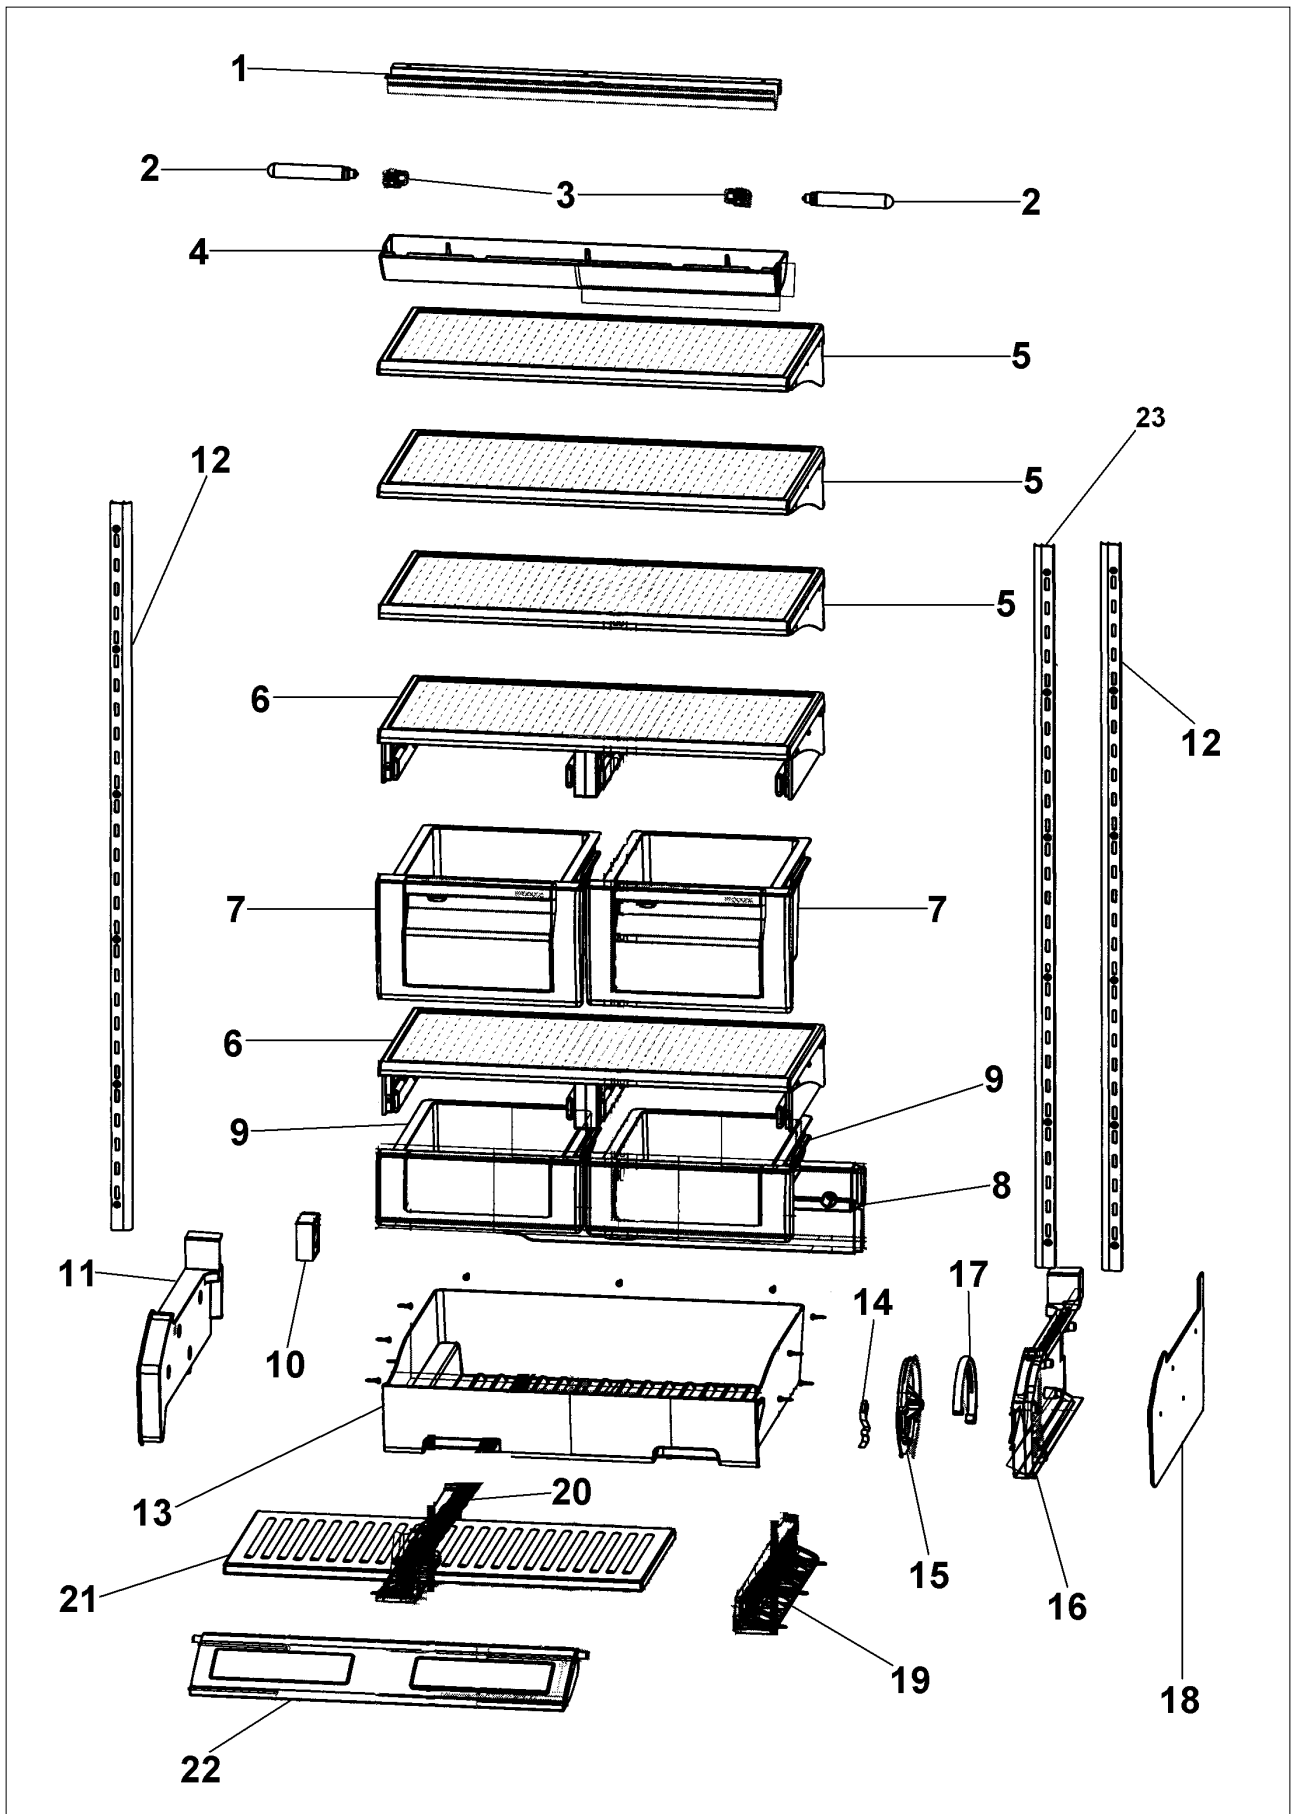

Item	Part No.	Name	Qty	Uom	NOTES
21	PK930286	SHELF MEATSAVOR AR/BM 36	1	EA	
22	044809-000	DOOR MEAT SAVOR ASM AR/BM 36	1	EA	
23	PM910284	LADDER CENTER AR 36	1	EA	
NI	019244-000	ACCESSORY, ASM	1	EA