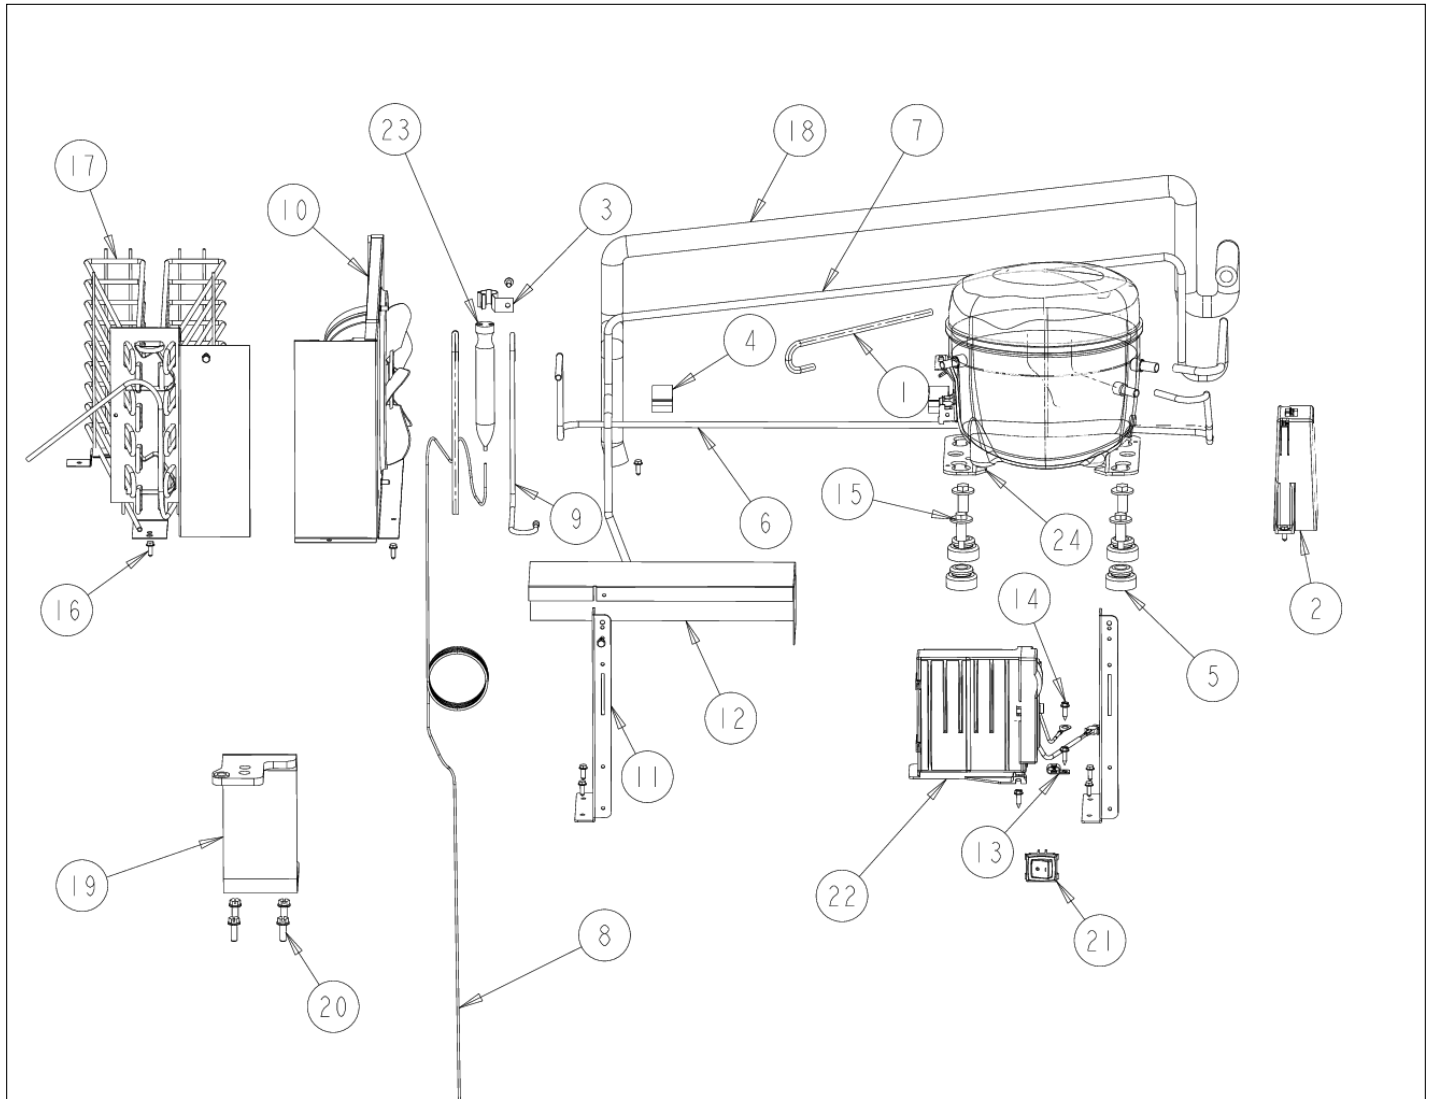

HIGH SIDE ASSEMBLY

Item	Part No.	Name	Qty	Uom	NOTES
1	F2096507	TUBE-PROCESS GRN	1	EA	
2	050894-000	ASSY, BKT, PWR SUPPLY, 24VDC, REF	1	EA	
3	10547001	CLIP-DRIER V10547001	1	EA	
4	10699601	DAMPER-TUBING .8	1	EA	
5	10835901	GROMMET RUBBER V10835901	1	EA	
6	F20910729	TUBE DISCHARGE AF AR 30	1	EA	
7	F20911126	TUBE SUCTION AR 30	1	EA	
8	PB920246	TUBE CAPILLARY ASM AR 36 30	1	EA	
9	F2096669	TUBE-DRIER COND	1	EA	
10	G5096494	COND. FAN ASSY	1	EA	
11	K20912569	BRACKET GRILLE SUPPORT	1	EA	
12	K20912570	DIVERTER AIR HI SIDE 30	1	EA	Not available online / Call for pricing and availability
13	M0103904	CLAMP-SPEED	1	EA	NO LONGER AVAILABLE, Not available online / Call for pricing and availability
14	M0211018	SCREW-SM	1	EA	
15	M0221523	SCREW - SHLDR	1	EA	
16	PD020194	SCR, HEX SRTD WSHR HD, #8- 18 X 1/2	1	EA	
17	PB920171	CONDENSER ASM	1	EA	
18	PB970187	INSULATION TUBING 57.500 WC, 5 SERIES	1	EA	
19	PC920204	HINGE ASM UL	1	EA	
Not Shown	PC920203	HINGE ASM UR	1	EA	
20	000570-000	FASTENER, BOLT, 1/4-20 IHWS 1" S ZN SER	1	EA	
21	PE950149	SWITCH POWER	1	EA	
22	011666-000	INVERTER,CMPR,ASM	1	EA