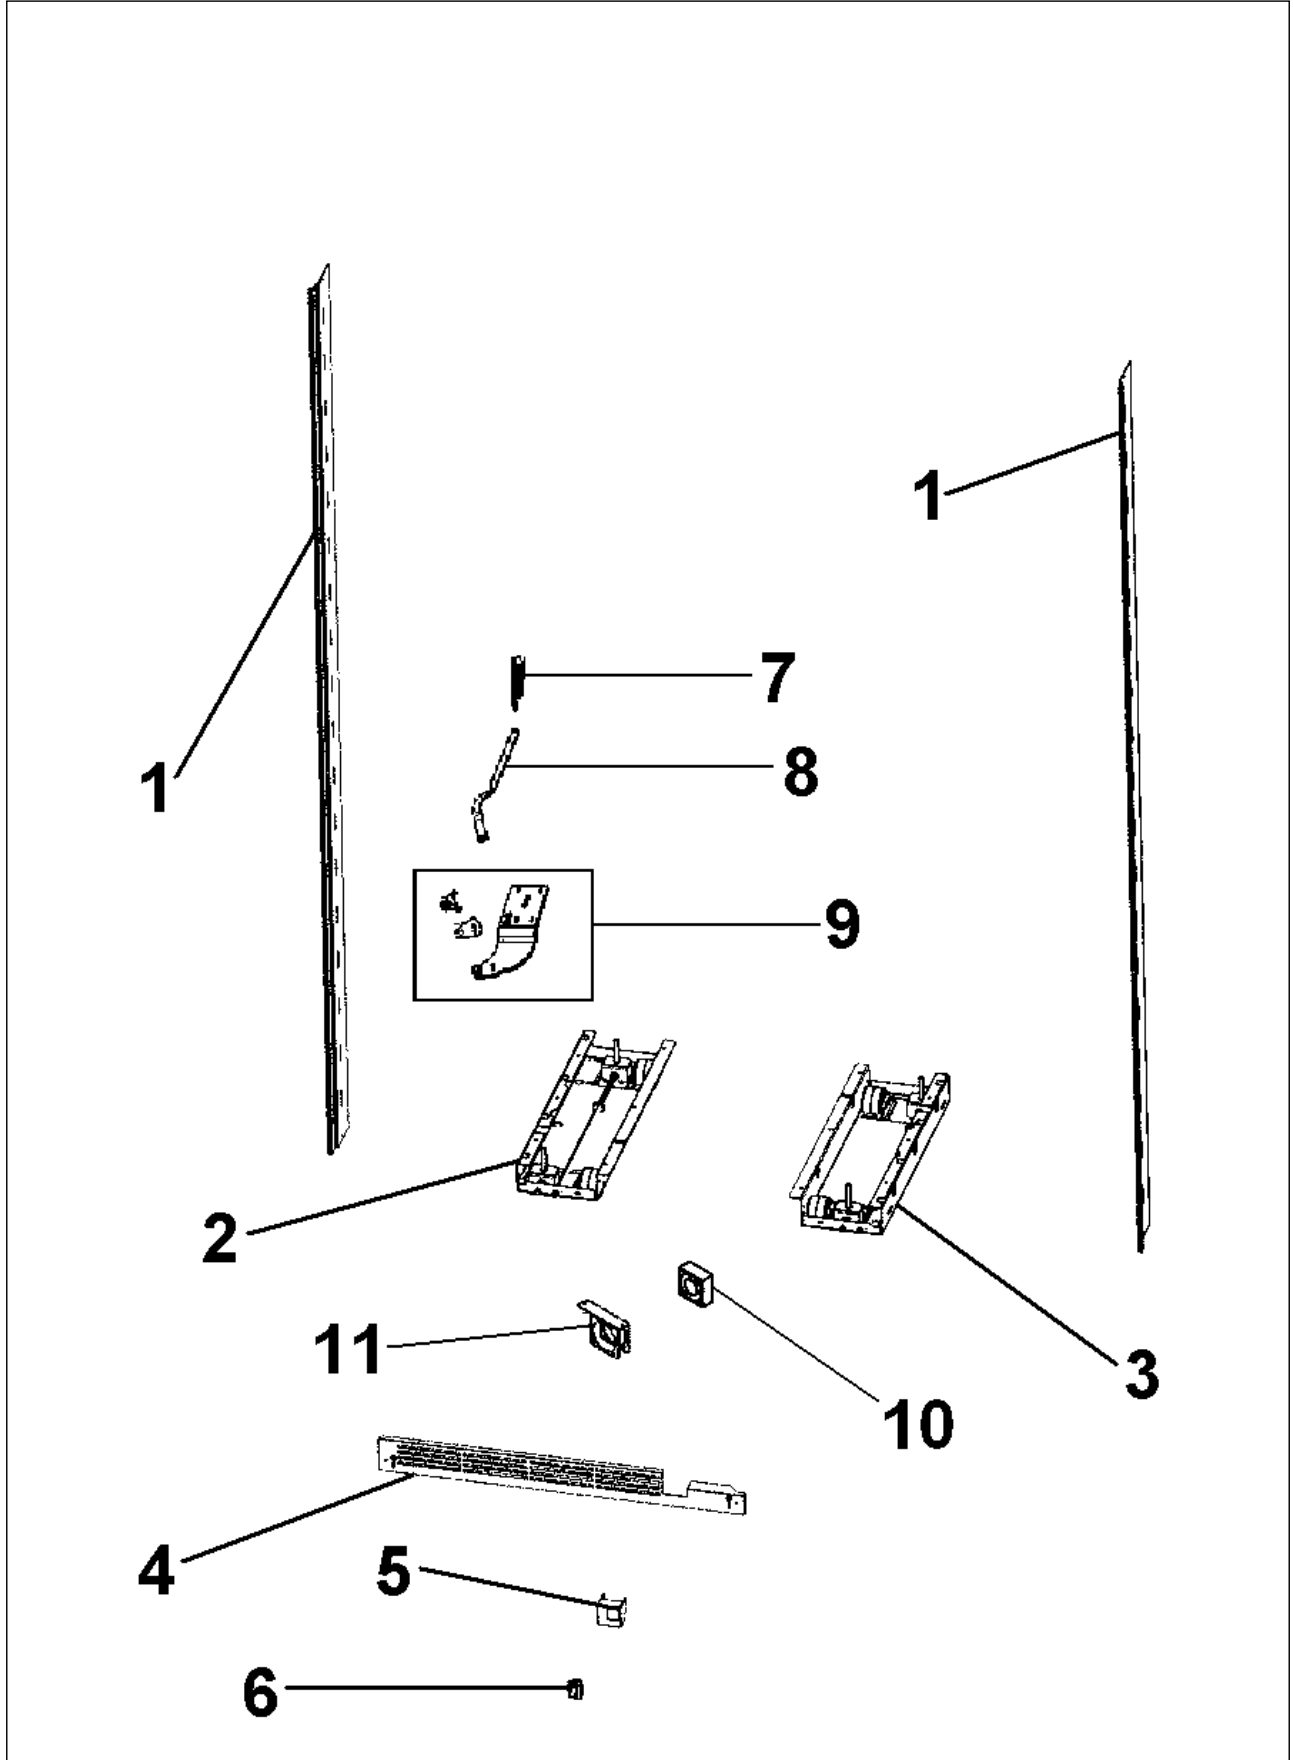

LOWER UNIT AND TRIM ASSY

Item	Part No.	Name	Qty	Uom	NOTES
1	PK910123	SIDE TRIM - PRO	1	EA	
2	060891-000	LEVELER MODULE L	1	EA	
3	060890-000	LEVELER MODULE R	1	EA	
4	G50911378	GRILLE TOE ASM COMPLETE 36 R	1	EA	
Not Shown	G50911379	GRILLE TOE ASM 36 LH	1	EA	
5	C9098046BK	BASE GRILLE SWITCH MOUNT - RH	1	EA	Not available online / Call for pricing and availability
6	PE950147	SWITCH SPST NC BLACK	1	EA	
Comments for Part Num. PE950147 bradleysapplianceservice@shaw.ca on May 1, 2017 CAUTION WHEN ORDERING DOOR SWITCH. PARTS LISTINGS COULD BE INCORRECT. THERE IS TWO VERSIONS OF THIS DOOR SWITCH THAT NEEDS TO BE VISUALLY CHECKED ON UNIT TO DETERMINE CORRECT PART. PE950146 DOOR SWITCH 3 WIRE SPDT BLACK PE950147 DOOR SWITCH 2 WIRE SPST BLACK					
7	PC910015	SPRING EXTENSION	1	EA	
8	PC920149	BAR-WC BOT HINGE LH	1	EA	
Not Shown	PC920166	HINGE ASM COMPLETE RR	1	EA	
9	G3298649	HINGE ASM COMPLETE LL	1	EA	
Not Shown	G3298648	HINGE ASM COMPLETE LR	1	EA	
10	004551-000	AXIAL FAN	1	EA	
Comments for Part Num. 004551-000 gboltz@VikingRange.com on Jul 21, 2016 View service bulletin TR-0052-SP before ordering fan, if applicable order kit instead of fan					
11	K20911976	BRACKET EVAP FAN ICE	1	EA	NO LONGER AVAILABLE