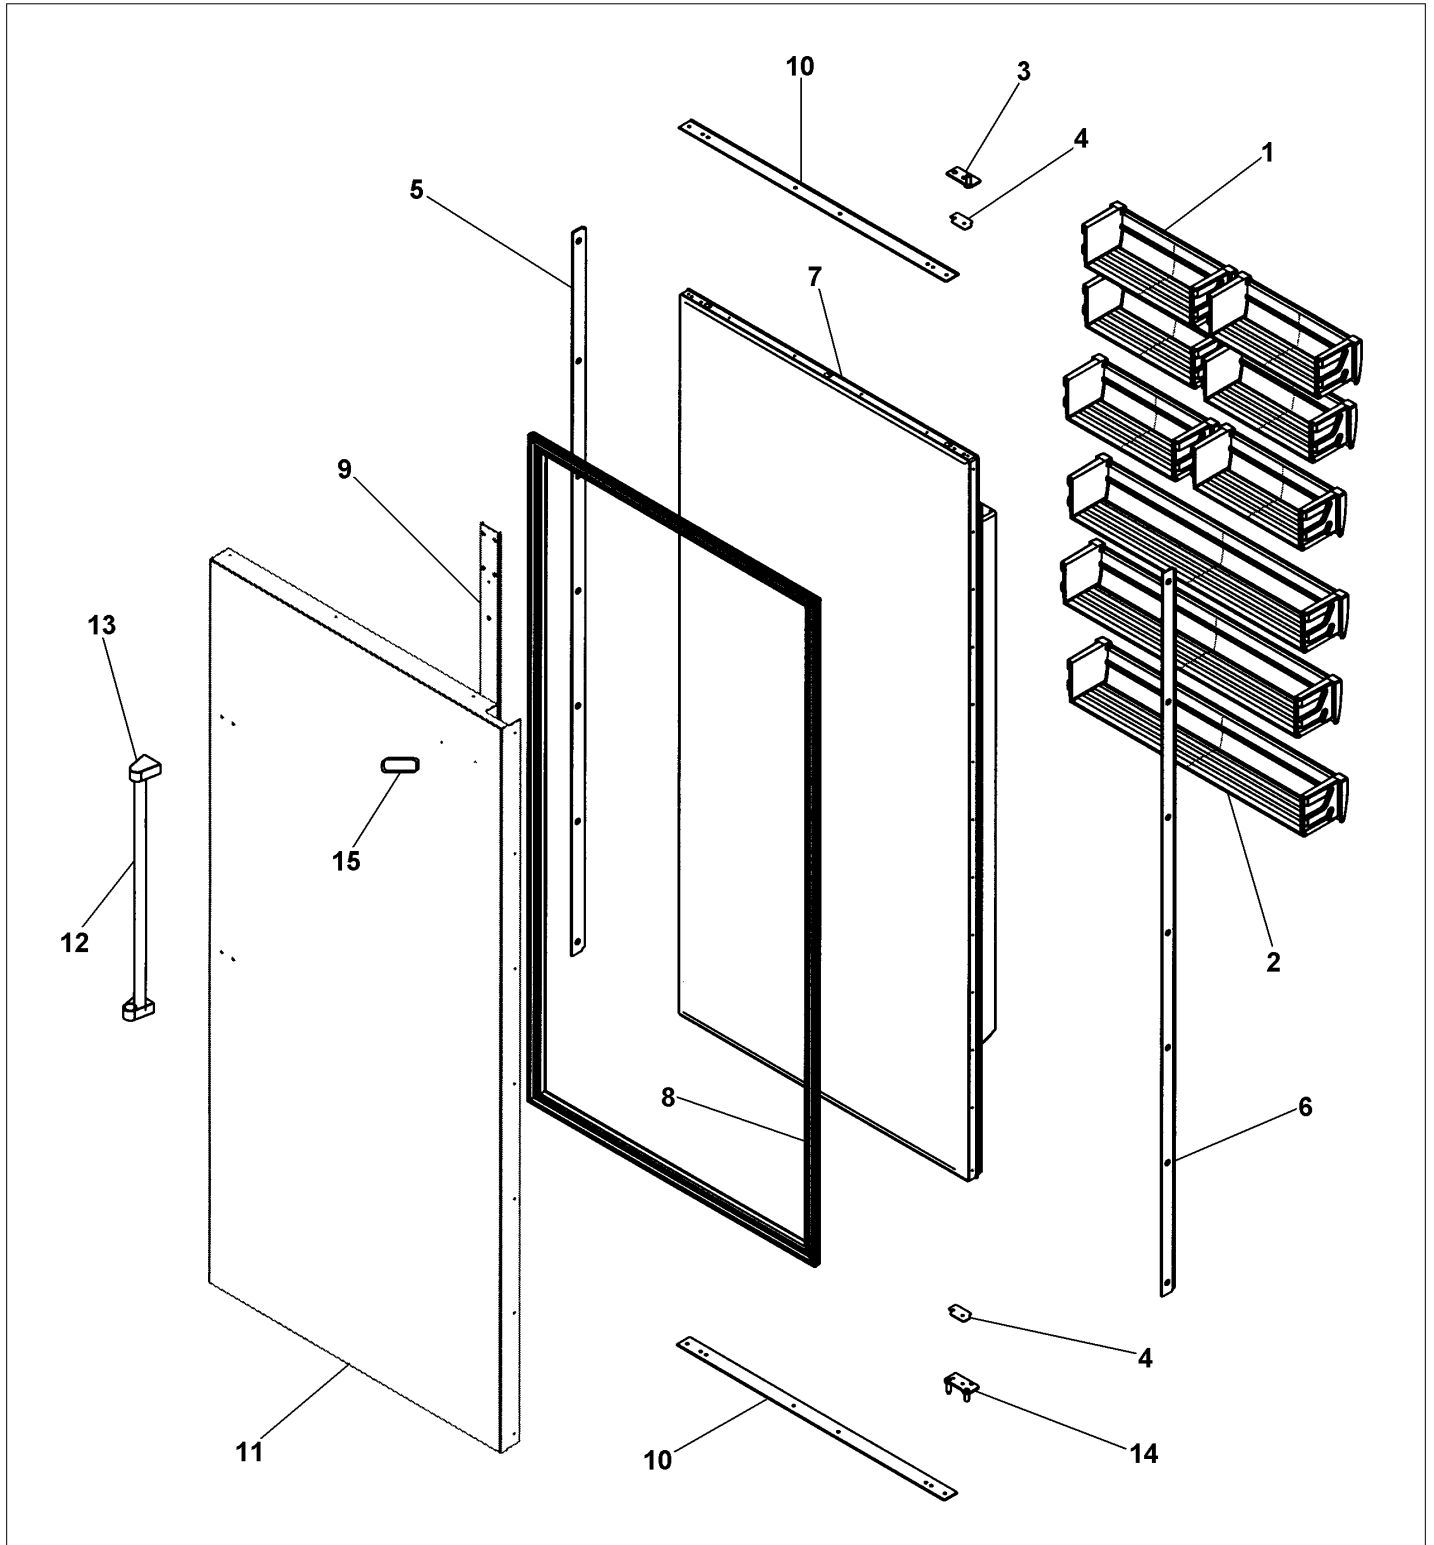

Item	Part No.	Name	Qty	Uom	NOTES
1	036882-000	DOORBIN ASM FF 36 HALF	1	EA	
2	036884-000	DOORBIN ASM FF 36 FULL	1	EA	
NI	V12097404	Dairy Module Asm (BM)	1	EA	
3	PC920133	PIVOT PLATE ASSY - RH	1	EA	
Not Shown	PC920132	PIVOT PLATE ASSY - LH	1	EA	
4	PD940092	SPACER - DOOR HINGE	1	EA	
5	PE940176	Door Trim - Side	1	EA	
6	014581-000	SPACER,TRIM,SXS,AF,AR	1	EA	
7	G5098374	DOOR FOAM ASM AR 36	1	EA	
8	PB070298	SIDE CHARGE DOOR GASKET	1	EA	
9	K2096516	BRACE - SXS DOOR HANDLE 12447003	1	EA	
10	PK930225	TRIM DOOR BULLNOSE 36 TOP/BTM	1	EA	
11	B2098383	SKIN DOOR AF AR 36 PRO	1	EA	
Not Shown	C9098383BK	DOOR SKIN AF AR 36 PRO R	1	EA	NO LONGER AVAILABLE
Not Shown	L2098383WH	DOOR SKIN AF AR 36 PRO R	1	EA	NO LONGER AVAILABLE
Not Shown	C9098383AL	DOOR SKIN AF AR 36 PRO R	1	EA	NO LONGER AVAILABLE, Not available online / Call for pricing and availability
Not Shown	C9098383BT	DOOR SKIN AF AR 36 PRO R	1	EA	NO LONGER AVAILABLE, Not available online / Call for pricing and availability
Not Shown	C9098383BU	DOOR SKIN AF AR 36 PRO R	1	EA	NO LONGER AVAILABLE
Not Shown	C9098383CB	DOOR SKIN AF AR 36 PRO R	1	EA	NO LONGER AVAILABLE, Not available online / Call for pricing and availability
Not Shown	C9098383EP	DOOR SKIN AF AR 36 PRO R	1	EA	NO LONGER AVAILABLE, Not available online / Call for pricing and availability