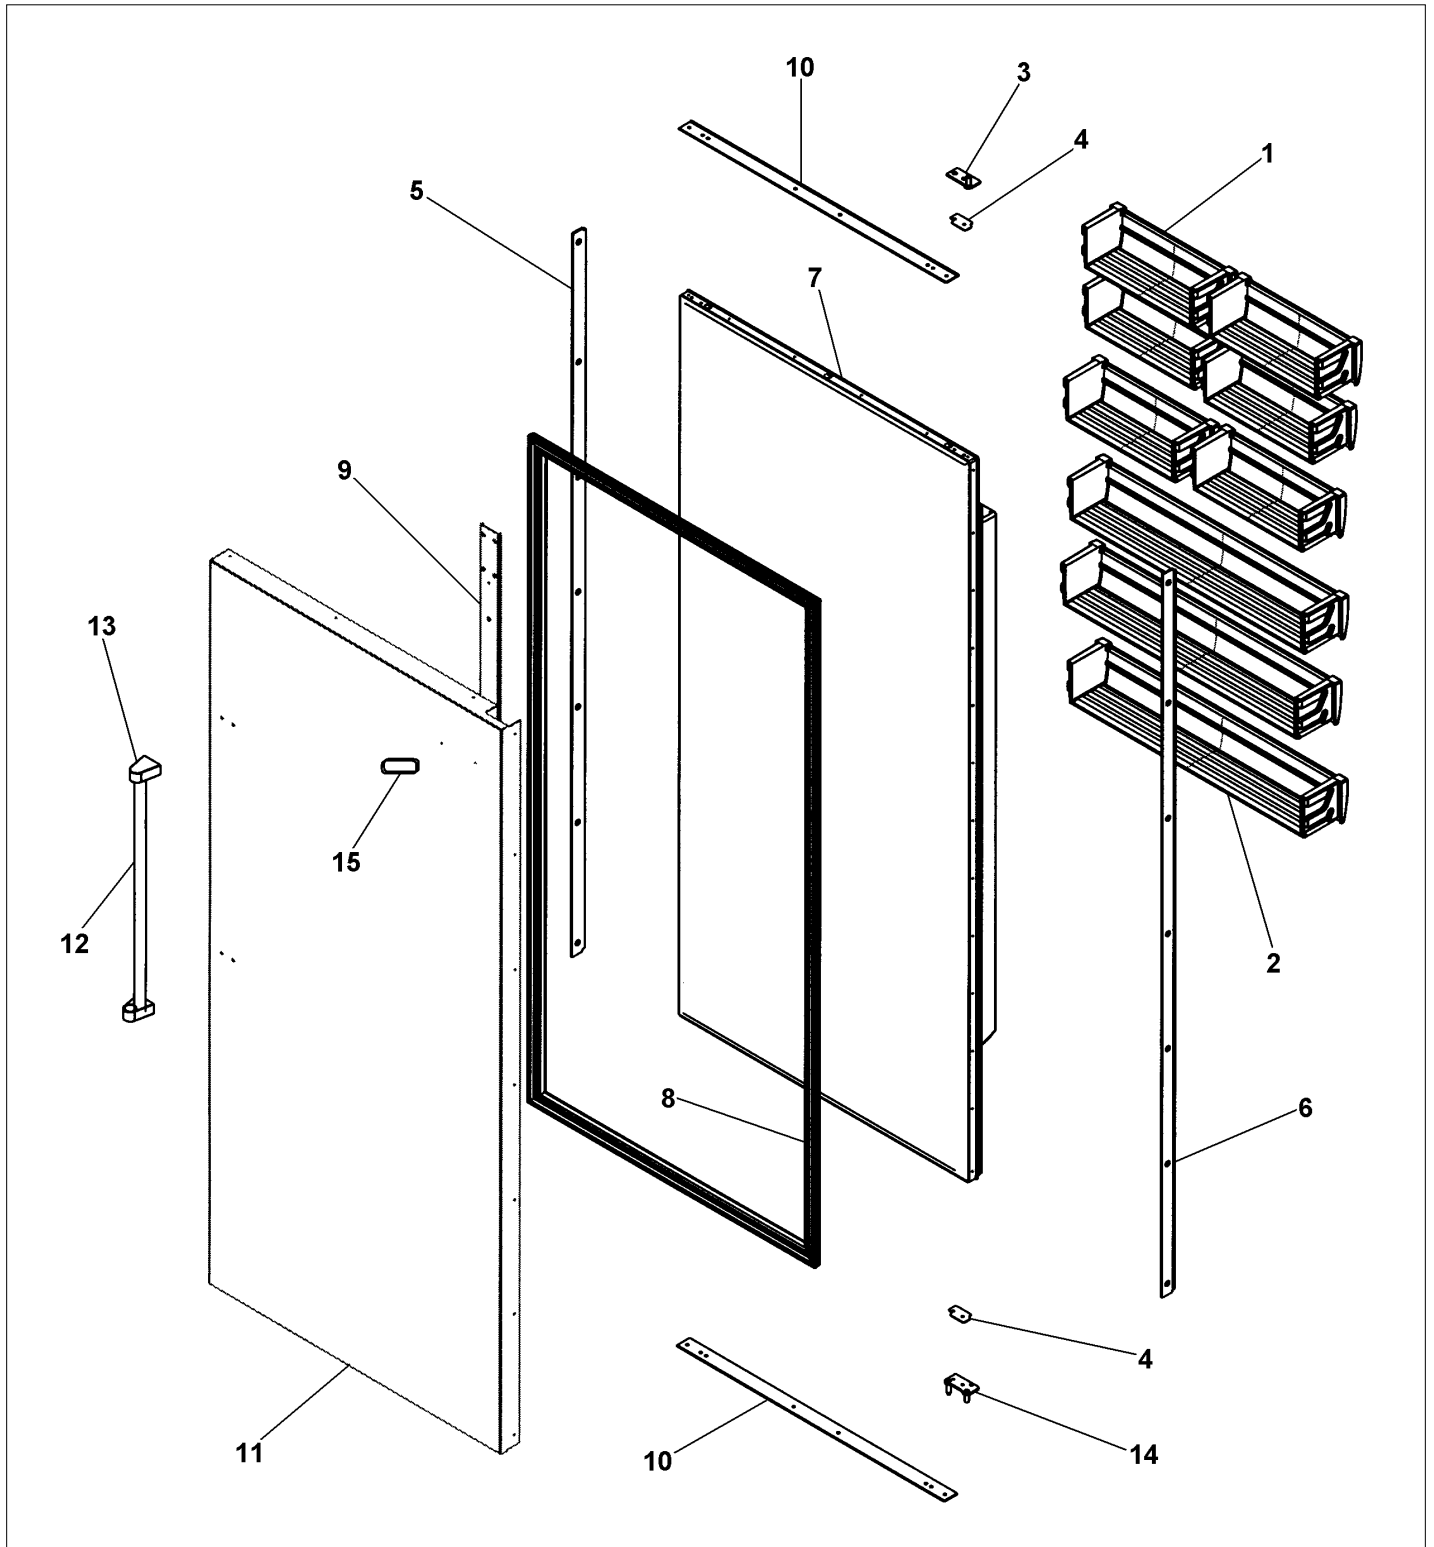

DOOR ASSY

Item	Part No.	Name	Qty	Uom	NOTES
1	036882-000	DOORBIN ASM FF 36 HALF	1	EA	
2	036884-000	DOORBIN ASM FF 36 FULL	1	EA	
NI	V12097404	Dairy Module Asm (BM)	1	EA	
3	PC920133	PIVOT PLATE ASSY - RH	1	EA	
Not Shown	PC920132	PIVOT PLATE ASSY - LH	1	EA	
4	PD940092	SPACER - DOOR HINGE	1	EA	
5	PE940176	Door Trim - Side	1	EA	
6	014581-000	SPACER,TRIM,SXS,AF,AR	1	EA	
7	G5098374	DOOR FOAM ASM AR 36	1	EA	
8	PB070298	SIDE CHARGE DOOR GASKET	1	EA	
9	K2096516	BRACE - SXS DOOR HANDLE 12447003	1	EA	
10	PK930225	TRIM DOOR BULLNOSE 36 TOP/BTM	1	EA	
11	B2098383	SKIN DOOR AF AR 36 PRO	1	EA	
Not Shown	C9098383BK	DOOR SKIN AF AR 36 PRO R	1	EA	NO LONGER AVAILABLE
Not Shown	L2098383WH	DOOR SKIN AF AR 36 PRO R	1	EA	NO LONGER AVAILABLE
Not Shown	C9098383AL	DOOR SKIN AF AR 36 PRO R	1	EA	NO LONGER AVAILABLE, Not available online / Call for pricing and availability
Not Shown	C9098383BT	DOOR SKIN AF AR 36 PRO R	1	EA	NO LONGER AVAILABLE, Not available online / Call for pricing and availability
Not Shown	C9098383BU	DOOR SKIN AF AR 36 PRO R	1	EA	NO LONGER AVAILABLE
Not Shown	C9098383CB	DOOR SKIN AF AR 36 PRO R	1	EA	NO LONGER AVAILABLE, Not available online / Call for pricing and availability
Not Shown	C9098383EP	DOOR SKIN AF AR 36 PRO R	1	EA	NO LONGER AVAILABLE, Not available online / Call for pricing and availability