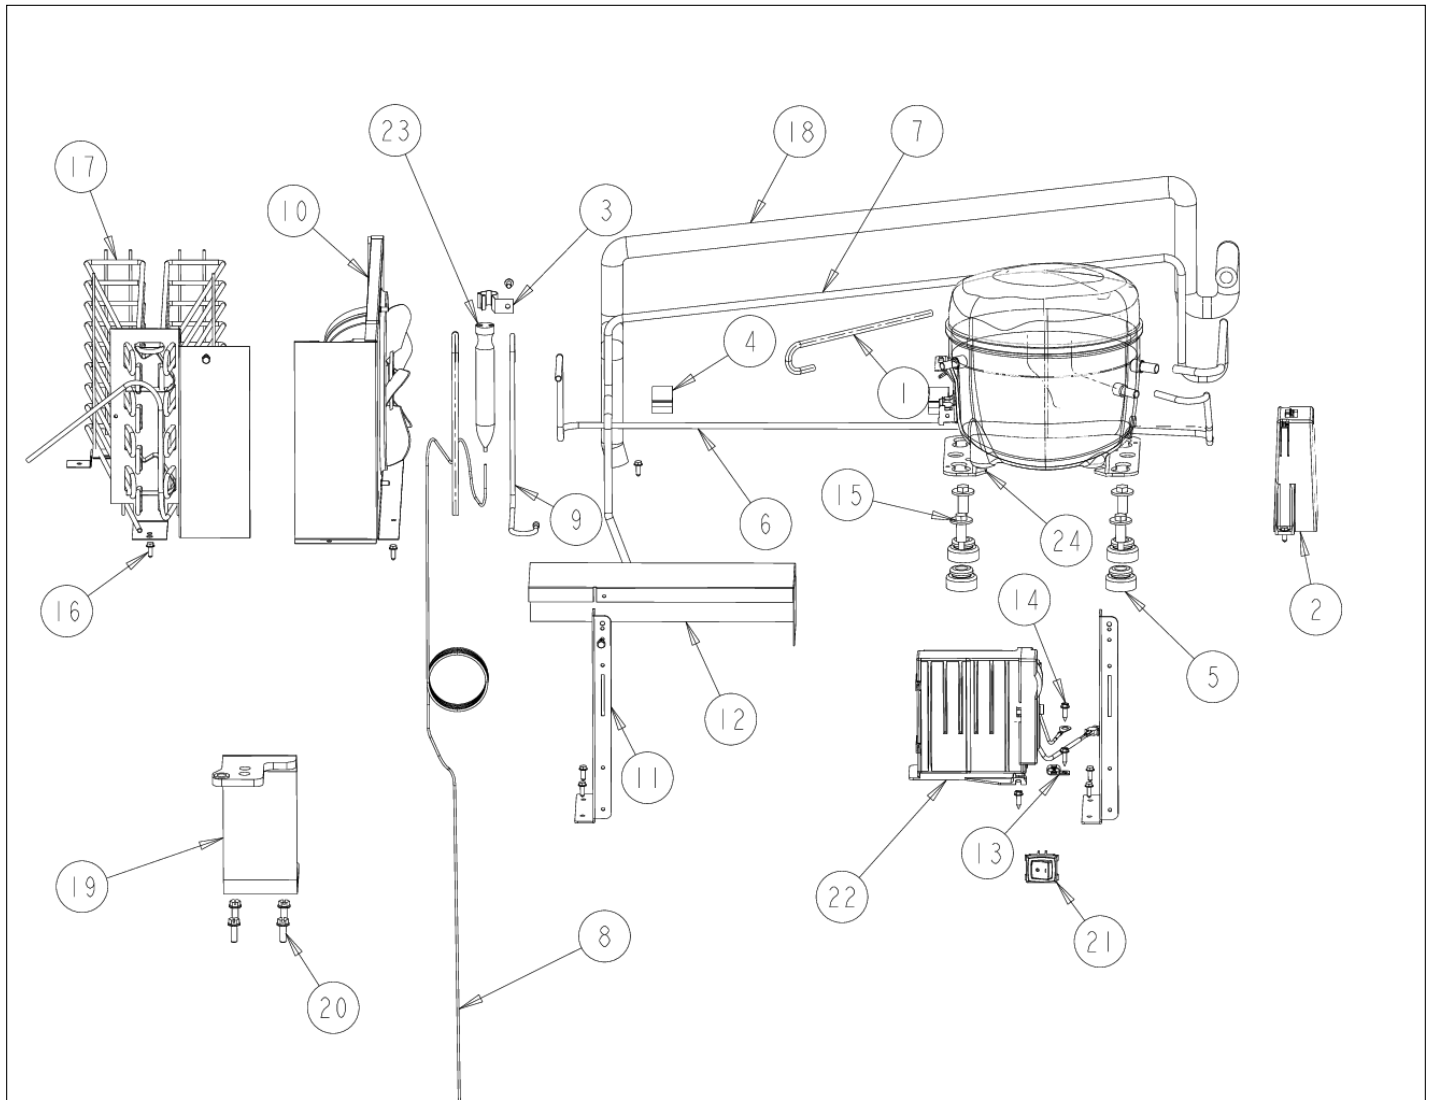

NON
ILLUSTRATED PART

Item	Part No.	Name	Qty	Uom	NOTES
1	G50915961	DOOR FC 36 AR PRO/DES LEFT	1	EA	NO LONGER AVAILABLE

HIGH SIDE ASSEMBLY

Item	Part No.	Name	Qty	Uom	NOTES
1	F2096507	TUBE-PROCESS GRN	1	EA	
2	050894-000	ASSY, BKT, PWR SUPPLY, 24VDC, REF	1	EA	
3	10547001	CLIP-DRIER V10547001	1	EA	
4	10699601	DAMPER-TUBING .8	1	EA	
5	10835901	GROMMET RUBBER V10835901	1	EA	
6	F20910729	TUBE DISCHARGE AF AR 30	1	EA	
7	F20911126	TUBE SUCTION AR 30	1	EA	
8	PB920246	TUBE CAPILLARY ASM AR 36 30	1	EA	
9	F2096669	TUBE-DRIER COND	1	EA	
10	G5096494	COND. FAN ASSY	1	EA	
11	K20912569	BRACKET GRILLE SUPPORT	1	EA	
12	K20912570	DIVERTER AIR HI SIDE 30	1	EA	Not available online / Call for pricing and availability
13	M0103904	CLAMP-SPEED	1	EA	NO LONGER AVAILABLE, Not available online / Call for pricing and availability
14	M0211018	SCREW-SM	1	EA	
15	M0221523	SCREW - SHLDR	1	EA	
16	PD020194	SCR, HEX SRTD WSHR HD, #8- 18 X 1/2	1	EA	
17	PB920171	CONDENSER ASM	1	EA	
18	PB970187	INSULATION TUBING 57.500 WC, 5 SERIES	1	EA	
19	PC920204	HINGE ASM UL	1	EA	
Not Shown	PC920203	HINGE ASM UR	1	EA	
20	000570-000	FASTENER, BOLT, 1/4-20 IHWS 1" S ZN SER	1	EA	
21	PE950149	SWITCH POWER	1	EA	
22	011666-000	INVERTER,CMPR,ASM	1	EA	