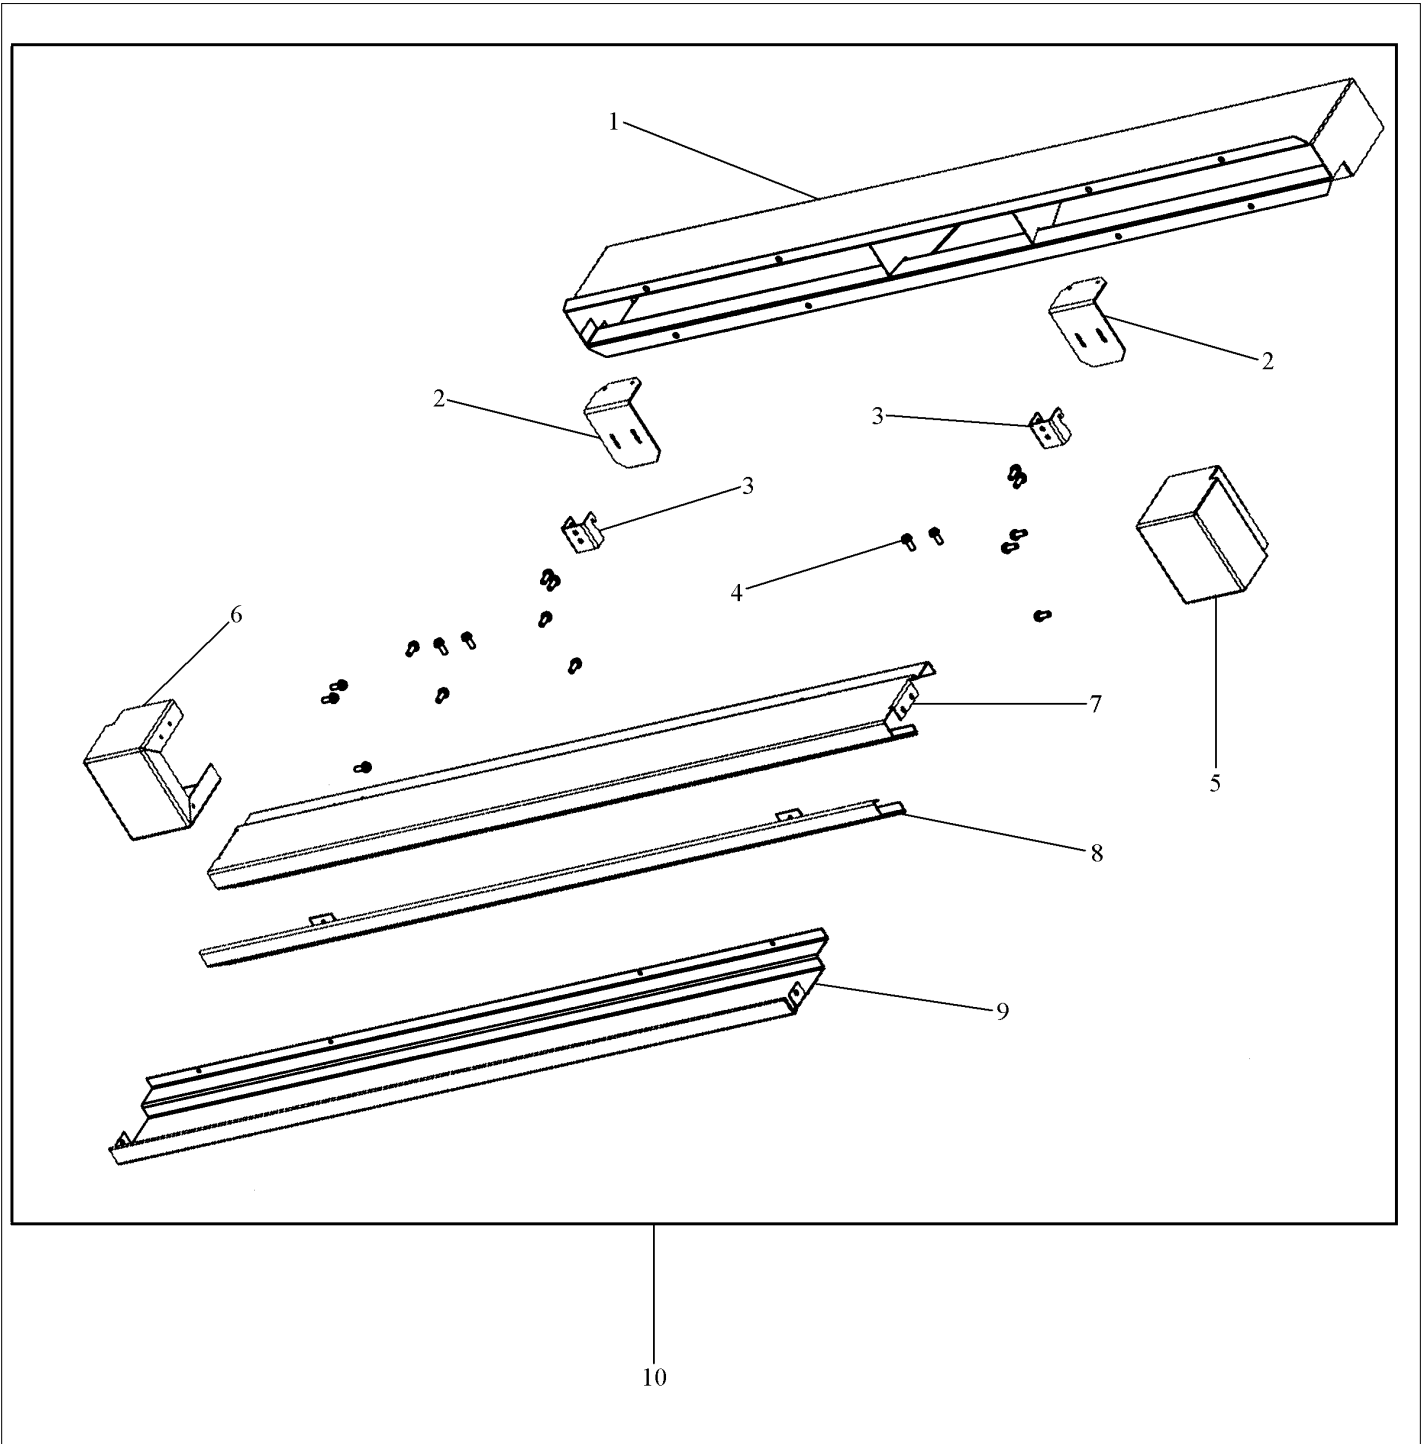

UPPER GRILLE ASSY

Item	Part No.	Name	Qty	Uom	NOTES
1	G90911117BK	AIR DUCT ASM COMPLETE AF AR 36 *BK*	1	EA	Not available online / Call for pricing and availability
2	B2096962	BRACKET-LOUVER SUP	1	EA	
3	B2096961	BRACKET-LOUVER	1	EA	
4	M0220417	SCREW-TC	1	EA	
5	B20911802	GRILL ENDCAP PRO R	1	EA	
Not Shown	B20911801	GRILL ENDCAP PRO L	1	EA	
6	B2099013	ENDCAP PRO RH NONHINGE	1	EA	NO LONGER AVAILABLE
Not Shown	B2099012	ENDCAP PRO LH NONHINGE	1	EA	NO LONGER AVAILABLE
7	B20911391	GRILLE LOUVER TOP 36 PRO	1	EA	
8	B20911392	GRILLE LOUVER MID 36 PRO	1	EA	
9	B20911122	GRILLE LOUVER BOT 36 PRO	1	EA	NO LONGER AVAILABLE, Not available online / Call for pricing and availability
10	G32911116	GRILLE ASM AF AR 36 PRO	1	EA	
Not Shown	G32911375	GRILLE ASM AF 36 PRO LH	1	EA