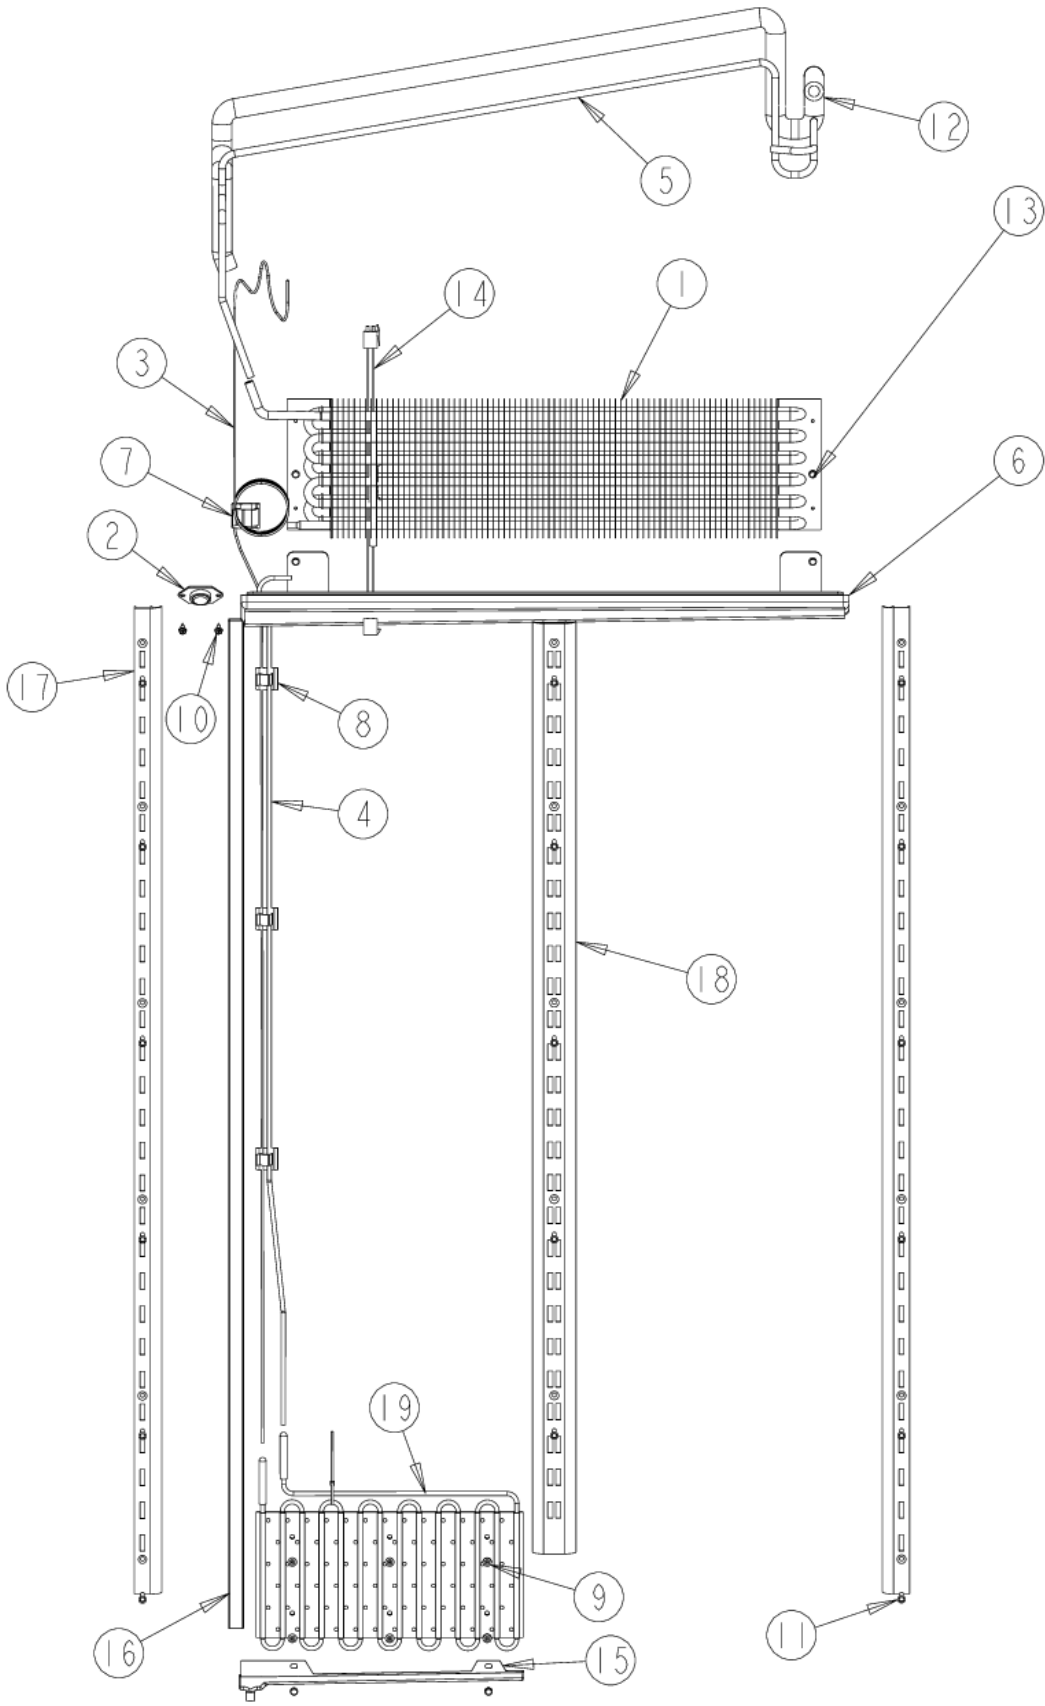

Comments for Part Num. PM910288

profixappliances@gmail.com on May 3, 2017

ITEM # 5 SHOULD BE PK930288-DOOR MEATSAVOR ASM AR/BM 36

Item	Part No.	Name	Qty	Uom	NOTES
21	PK930286	SHELF MEATSAVOR AR/BM 36	1	EA	
22	044809-000	DOOR MEAT SAVOR ASM AR/BM 36	1	EA	
23	PM910284	LADDER CENTER AR 36	1	EA	
NI	019244-000	ACCESSORY, ASM	1	EA	

LOW SIDE ASSEMBLY

Item	Part No.	Name	Qty	Uom	NOTES
1	PM910455	EVAPORATOR AR 36	1	EA	
2	C8983701	THERMISTOR	1	EA	
3	PB920246	TUBE CAPILLARY ASM AR 36 30	1	EA	
4	F20913720	TUBE EVAP AR 36	1	EA	
5	F20911126	TUBE SUCTION AR 30	1	EA	
6	G50914189	DRAIN PAN ASM UPPER AR36	1	EA	
7	M0104102	CLIP-CORD RED	1	EA	
8	M0104106	CLIP-CORD VM0104106	1	EA	
9	M0220417	SCREW-TC	1	EA	
10	M0232929	SCREW-SE	1	EA	
11	M0238535	SCREW-SM	1	EA	
12	PB970187	INSULATION TUBING 57.500 WC, 5 SERIES	1	EA	
13	PD020194	SCR, HEX SRTD WSHR HD, #8- 18 X 1/2	1	EA	
14	PE970641	JUMPER FAN RESISTOR	1	EA	
15	PK030445	PAN DRAIN LOWER EVAP AR 30 36	1	EA	
16	PK030446	DRAIN VERTICAL AR 30 36	1	EA	
17	PM910280	LADDER SIDE AF 30 36	1	EA	
18	PM910284	LADDER CENTER AR 36	1	EA	
19	049987-000	MS HEAT EXCH ASM AR 36 30	1	EA	