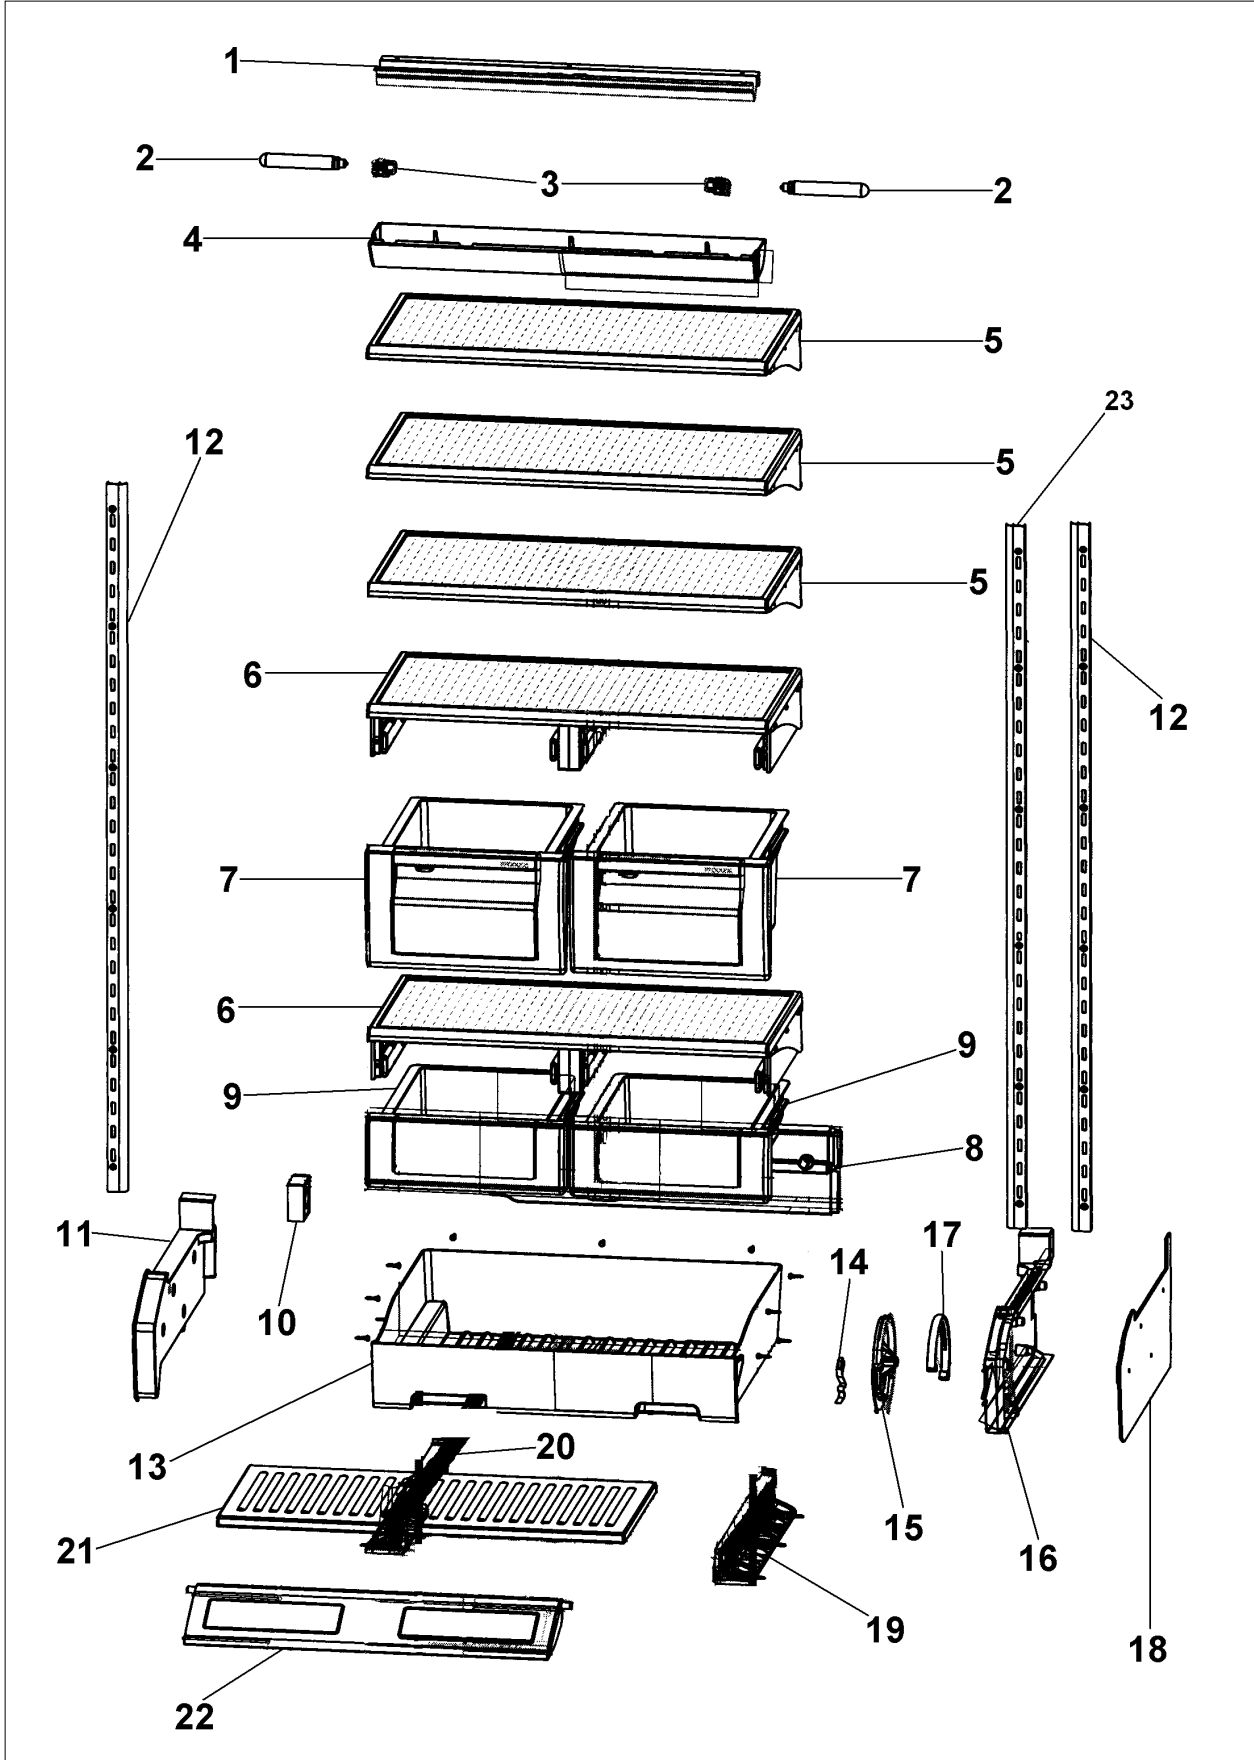

INTERIOR ASSEMBLY

Item	Part No.	Name	Qty	Uom	NOTES
1	L20910705	BRACKET LIGHT AR 36	1	EA	
2	004528-000	LAMP, 40 WATT CLEAR LIGHT	1	EA	
3	PE950125	LIGHT SOCKET	1	EA	
4	020123-000	COVER LIGHT ASM AF AR BM 36	1	EA	
5	PM910351	SHELF ASM GLASS BM 36 FF	1	EA	
6	G50911908	SHELF & SLIDE ASM 36 AR & 36 BM	1	EA	
7	012396-000	DRAWER,PRODUCE,ASM 36 AR/BM	1	EA	
8	PK930285	DUCT MEATSAVOR REAR AR 36	1	EA	
9	G50912334	DRAWER DELI ASM AR 36	1	EA	
10	004551-000	AXIAL FAN	1	EA	

Comments for Part Num. 004551-000

gboltz@VikingRange.com on Jul 21, 2016

View service bulletin TR-0052-SP before ordering fan, if applicable order kit instead of fan

NI	020822-000	FAN RESISTOR KIT	1	EA	
Not Shown	NOTE	BEFORE SERIAL# 110409R00010145		EA	
11	PK930284	DUCT MEATSAVOR LEFT	1	EA	
12	PM910280	LADDER SIDE AF 30 36	1	EA	
13	PK930278	DRAWER MEAT SAVOR AR BM 36	1	EA	
14	PM910334	ROLLER TENSION	1	EA	
15	044384-000	DIAL CONTROL MEAT SAVOR	1	EA	
16	044232-000	DUCT MEAT SAVOR (R)	1	EA	
17	PK930172	COVER CONTROL MEAT SAVOR	1	EA	
18	PK930283	DUCT MEATSAVOR SPACER	1	EA	
19	PM910287	SLIDE MEAT SAVOR R	1	EA	
20	PM910288	SLIDE MEAT SAVOR L	1	EA	

Comments for Part Num. PM910288

profixappliances@gmail.com on May 3, 2017

ITEM # 5 SHOULD BE PK930288-DOOR MEATSAVOR ASM AR/BM 36