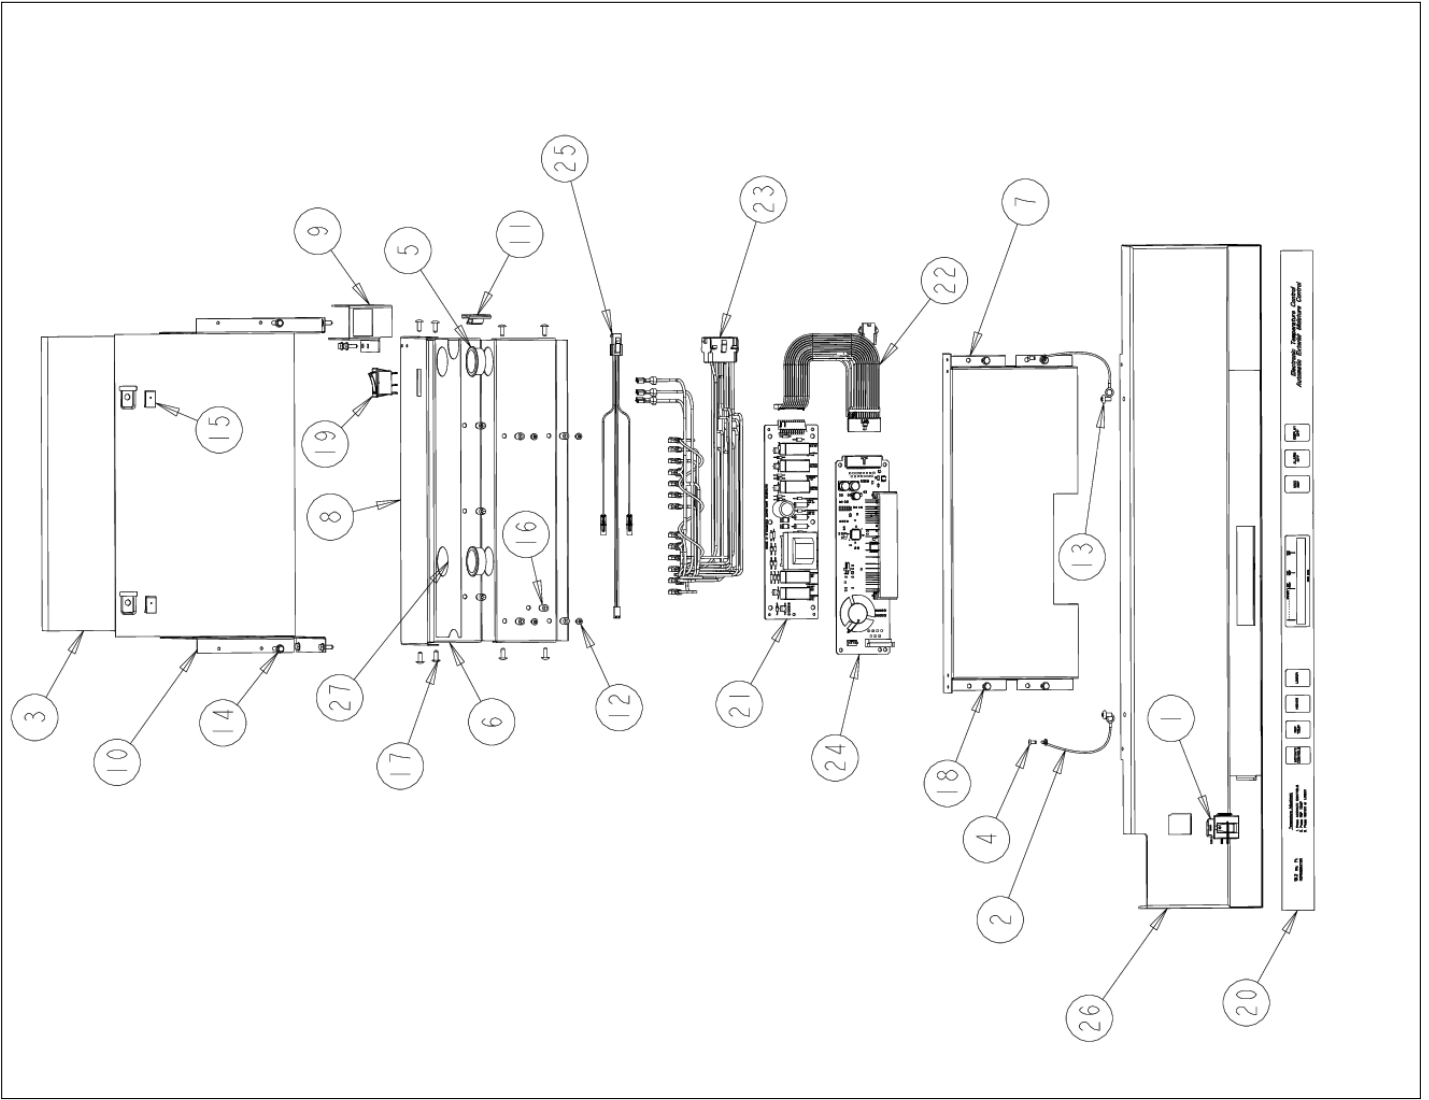

CONTROL ASSY

Item	Part No.	Name	Qty	Uom	NOTES
1	PE950122	SWITCH		EA	
2	12064001	SUPP-CONT PANEL		EA	
3	12074703	INSUL-CONT BOX V12074703		EA	NO LONGER AVAILABLE, Not available online / Call for pricing and availability
4	A4539601	DAMPER-TUBING .8		EA	Not available online / Call for pricing and availability
5	A4554817	BUSHING-SNAP VA4554817		EA	
6	K20910060	BRACKET - PC		EA	
7	K20910061	CONTROL BOX FRONT		EA	
8	K20910062	CONTROL BOX TOP		EA	NO LONGER AVAILABLE, Not available online / Call for pricing and availability
9	K2098654	Bracket, Power Switch		EA	
10	K2099402	CONTROL BOX		EA	
11	M0104106	CLIP-CORD VM0104106		EA	
12	PD020013	TYPE "AB" #6 X 3/8 PH PAN HD. SMS		EA	
13	M0224128	SCREW-SM		EA	
14	M0238846	SCREW-SHLDR		EA	
15	M0288120	NUT-SPEED VM0288120		EA	
16	M0585506	SUPPORT		EA	
17	PC040010	POP RIVET (.063/GR -.125) GAMD42-A		EA	
18	PD020194	SCR, HEX SRTD WSHR HD, #8-18 X 1/2		EA	
19	PE950150	SPDT ROCKER SW. W/LEGEND		EA	
20	PE950181	OVERLAY SWITCH AR 36		EA	
21	005319-000	POWER CONTROL BOARD ASM 5 SERIES		EA	

Comments for Part Num. 005319-000

boltz on Apr 12, 2018
See TR-0056-SP Bulletin

Item	Part No.	Name	Qty	Uom	NOTES
22	PE970464	HARNESS LOW VOLT 5 SERIES		EA	
23	PE970465	HARNESS HIGH VOLT		EA	
24	002670-000	LOW VOLTAGE BOARD KIT W/HARNESS		EA	
<p>Comments for Part Num. 002670-000</p> <p>boltz on Apr 12, 2018 See TR-0022-SP Bulletin</p>					
Not Shown	NOTE	BEFORE 01/22/05		EA	
Not Shown	PE070728	BOARD LOW VOLTAGE		EA	
<p>Comments for Part Num. PE070728</p> <p>bradleysapplianceservice@shaw.ca on Apr 27, 2016 COULD ALSO USE: 002670-000 LOW VOLTAGE BOARD KIT ANALOG - INCLUDES WIRE HARNESS</p>					
Not Shown	NOTE	ON OR AFTER 01/22/05		EA	
25	PE970609	HARNESS CONTROL BOARD 5 SERIES		EA	
26	PK030459	PANEL CONTROL AR 36 L		EA	
Not Shown	PK030458	PANEL CONTROL AR/BM 36 R		EA	
27	PM910325	FILM, PROTECTIVE		EA	