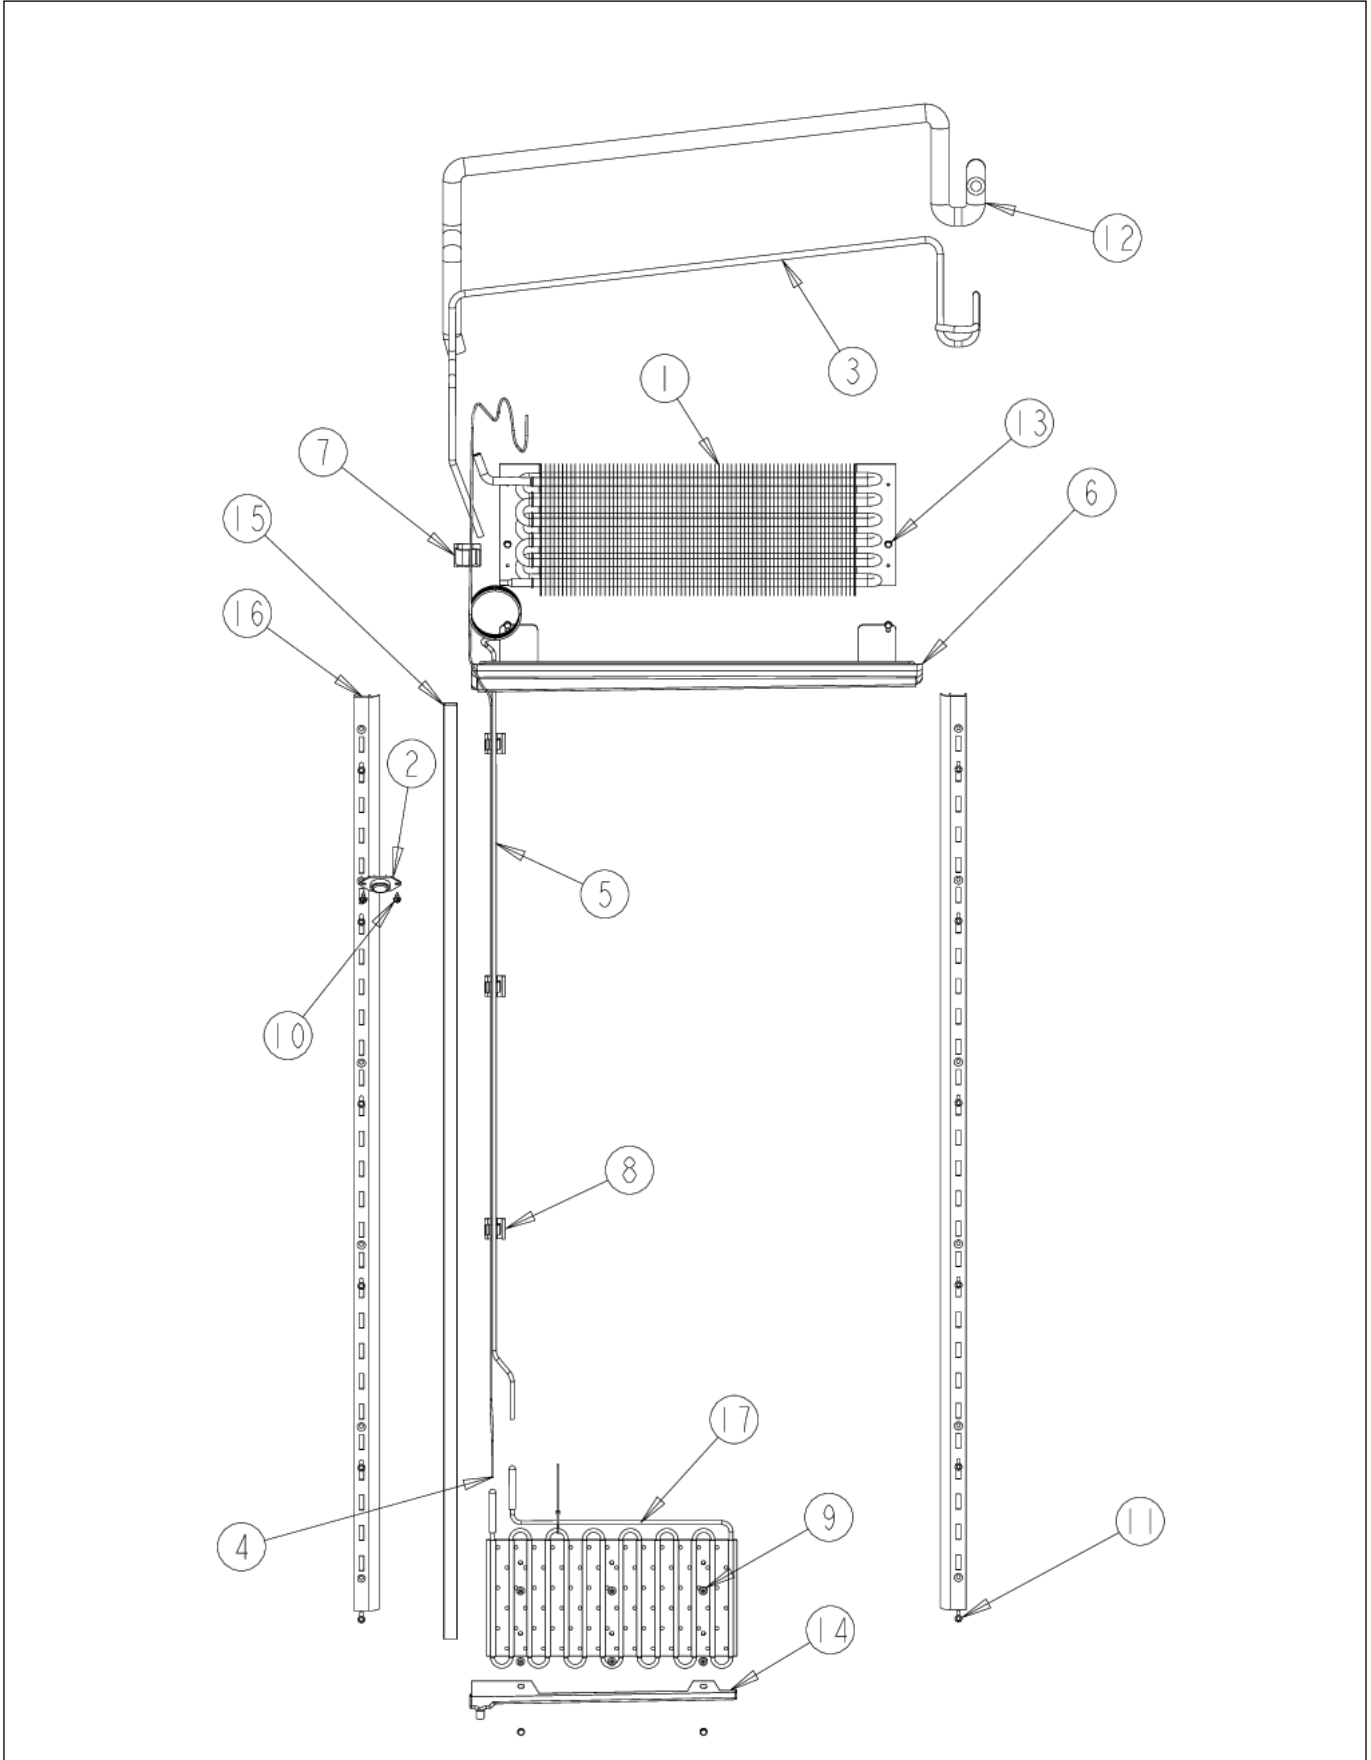

LOW SIDE ASSEMBLY

Item	Part No.	Name	Qty	Uom	NOTES
1	065658-000	EVAPORATOR, AR, 30, ADAPTER	1	EA	
2	C8983701	THERMISTOR	1	EA	
3	F20911126	TUBE SUCTION AR 30	1	EA	
4	PB920246	TUBE CAPILLARY ASM AR 36 30	1	EA	
5	F20913719	TUBE EVAP AR 30	1	EA	
6	G50914188	DRAIN PAN ASM UPPER AR30	1	EA	
7	M0104102	CLIP-CORD RED	1	EA	
8	M0104106	CLIP-CORD VM0104106	1	EA	
9	M0220417	SCREW-TC	1	EA	
10	M0232929	SCREW-SE	1	EA	
11	M0238535	SCREW-SM	1	EA	
12	PB970187	INSULATION TUBING 57.500 WC, 5 SERIES	1	EA	
13	PD020194	SCR, HEX SRTD WSHR HD, #8- 18 X 1/2	1	EA	
14	PK030445	PAN DRAIN LOWER EVAP AR 30 36	1	EA	
15	PK030446	DRAIN VERTICAL AR 30 36	1	EA	
16	PM910280	LADDER SIDE AF 30 36	1	EA	
17	049987-000	MS HEAT EXCH ASM AR 36 30	1	EA