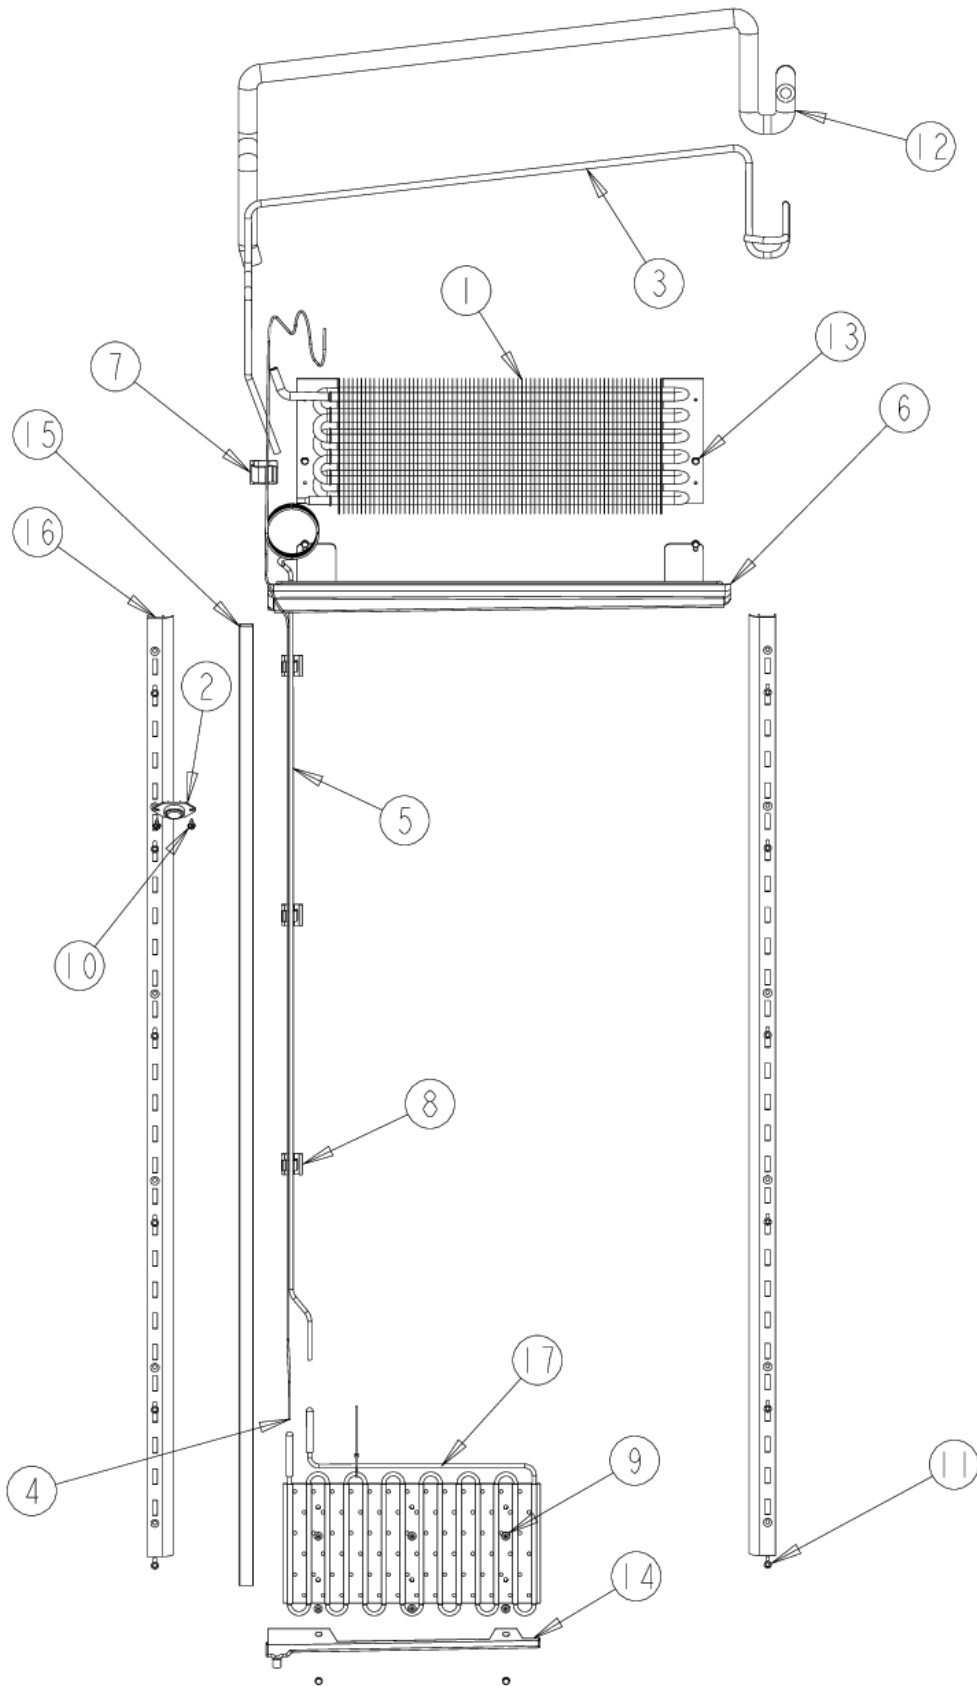

Item	Part No.	Name	Qty	Uom	NOTES
1	065658-000	EVAPORATOR, AR, 30, ADAPTER	1	EA	
2	C8983701	THERMISTOR	1	EA	
3	F20911126	TUBE SUCTION AR 30	1	EA	
4	PB920246	TUBE CAPILLARY ASM AR 36 30	1	EA	
5	F20913719	TUBE EVAP AR 30	1	EA	
6	G50914188	DRAIN PAN ASM UPPER AR30	1	EA	
7	M0104102	CLIP-CORD RED	1	EA	
8	M0104106	CLIP-CORD VM0104106	1	EA	
9	M0220417	SCREW-TC	1	EA	
10	M0232929	SCREW-SE	1	EA	
11	M0238535	SCREW-SM	1	EA	
12	PB970187	INSULATION TUBING 57.500 WC, 5 SERIES	1	EA	
13	PD020194	SCR, HEX SRTD WSHR HD, #8- 18 X 1/2	1	EA	
14	PK030445	PAN DRAIN LOWER EVAP AR 30 36	1	EA	
15	PK030446	DRAIN VERTICAL AR 30 36	1	EA	
16	PM910280	LADDER SIDE AF 30 36	1	EA	
17	049987-000	MS HEAT EXCH ASM AR 36 30	1	EA