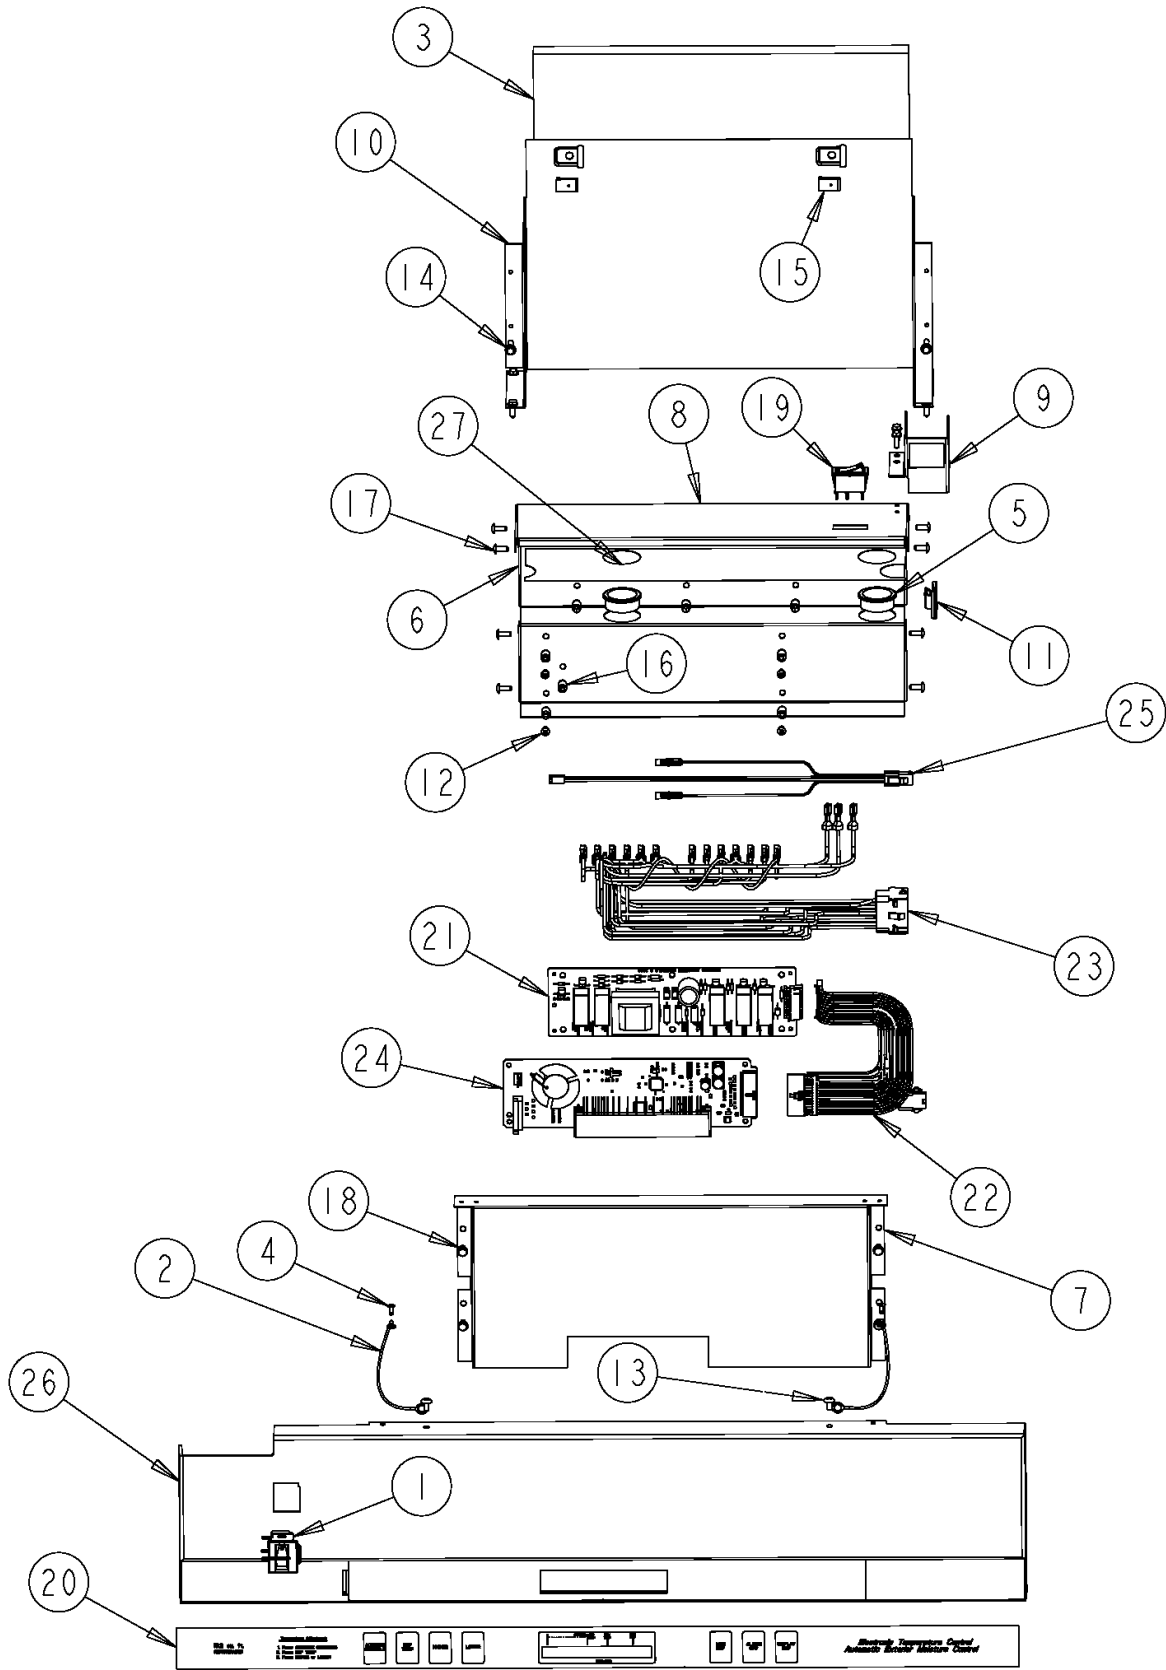

CONTROL ASSY

Item	Part No.	Name	Qty	Uom	NOTES
1	PE950122	SWITCH		EA	
2	12064001	SUPP-CONT PANEL		EA	
3	12074703	INSUL-CONT BOX V12074703		EA	NO LONGER AVAILABLE, Not available online / Call for pricing and availability
4	A4539601	DAMPER-TUBING .8		EA	Not available online / Call for pricing and availability
5	A4554817	BUSHING-SNAP VA4554817		EA	
6	K20910060	BRACKET - PC		EA	
7	K20910061	CONTROL BOX FRONT		EA	
8	K20915000	CONTROL BOX TOP		EA	
9	K2098654	Bracket, Power Switch		EA	
10	K2099402	CONTROL BOX		EA	
11	M0104106	CLIP-CORD VM0104106		EA	
12	PD020013	TYPE "AB" #6 X 3/8 PH PAN HD. SMS		EA	
13	M0224128	SCREW-SM		EA	
14	M0238846	SCREW-SHLDR		EA	
15	M0288120	NUT-SPEED VM0288120		EA	
16	M0585506	SUPPORT		EA	
17	PC040010	POP RIVET (.063/GR -.125) GAMD42-A		EA	
18	PD020194	SCR, HEX SRTD WSHR HD, #8-18 X 1/2		EA	
19	PE950150	SPDT ROCKER SW. W/LEGEND		EA	
20	PE950183	SWITCH OVERLAY AR 30		EA	
21	005319-000	POWER CONTROL BOARD ASM 5 SERIES		EA	
Comments for Part Num. 005319-000 boltz on Apr 12, 2018 See TR-0056-SP Bulletin					
22	PE970464	HARNESS LOW VOLT 5 SERIES		EA	
23	PE970465	HARNESS HIGH VOLT		EA	