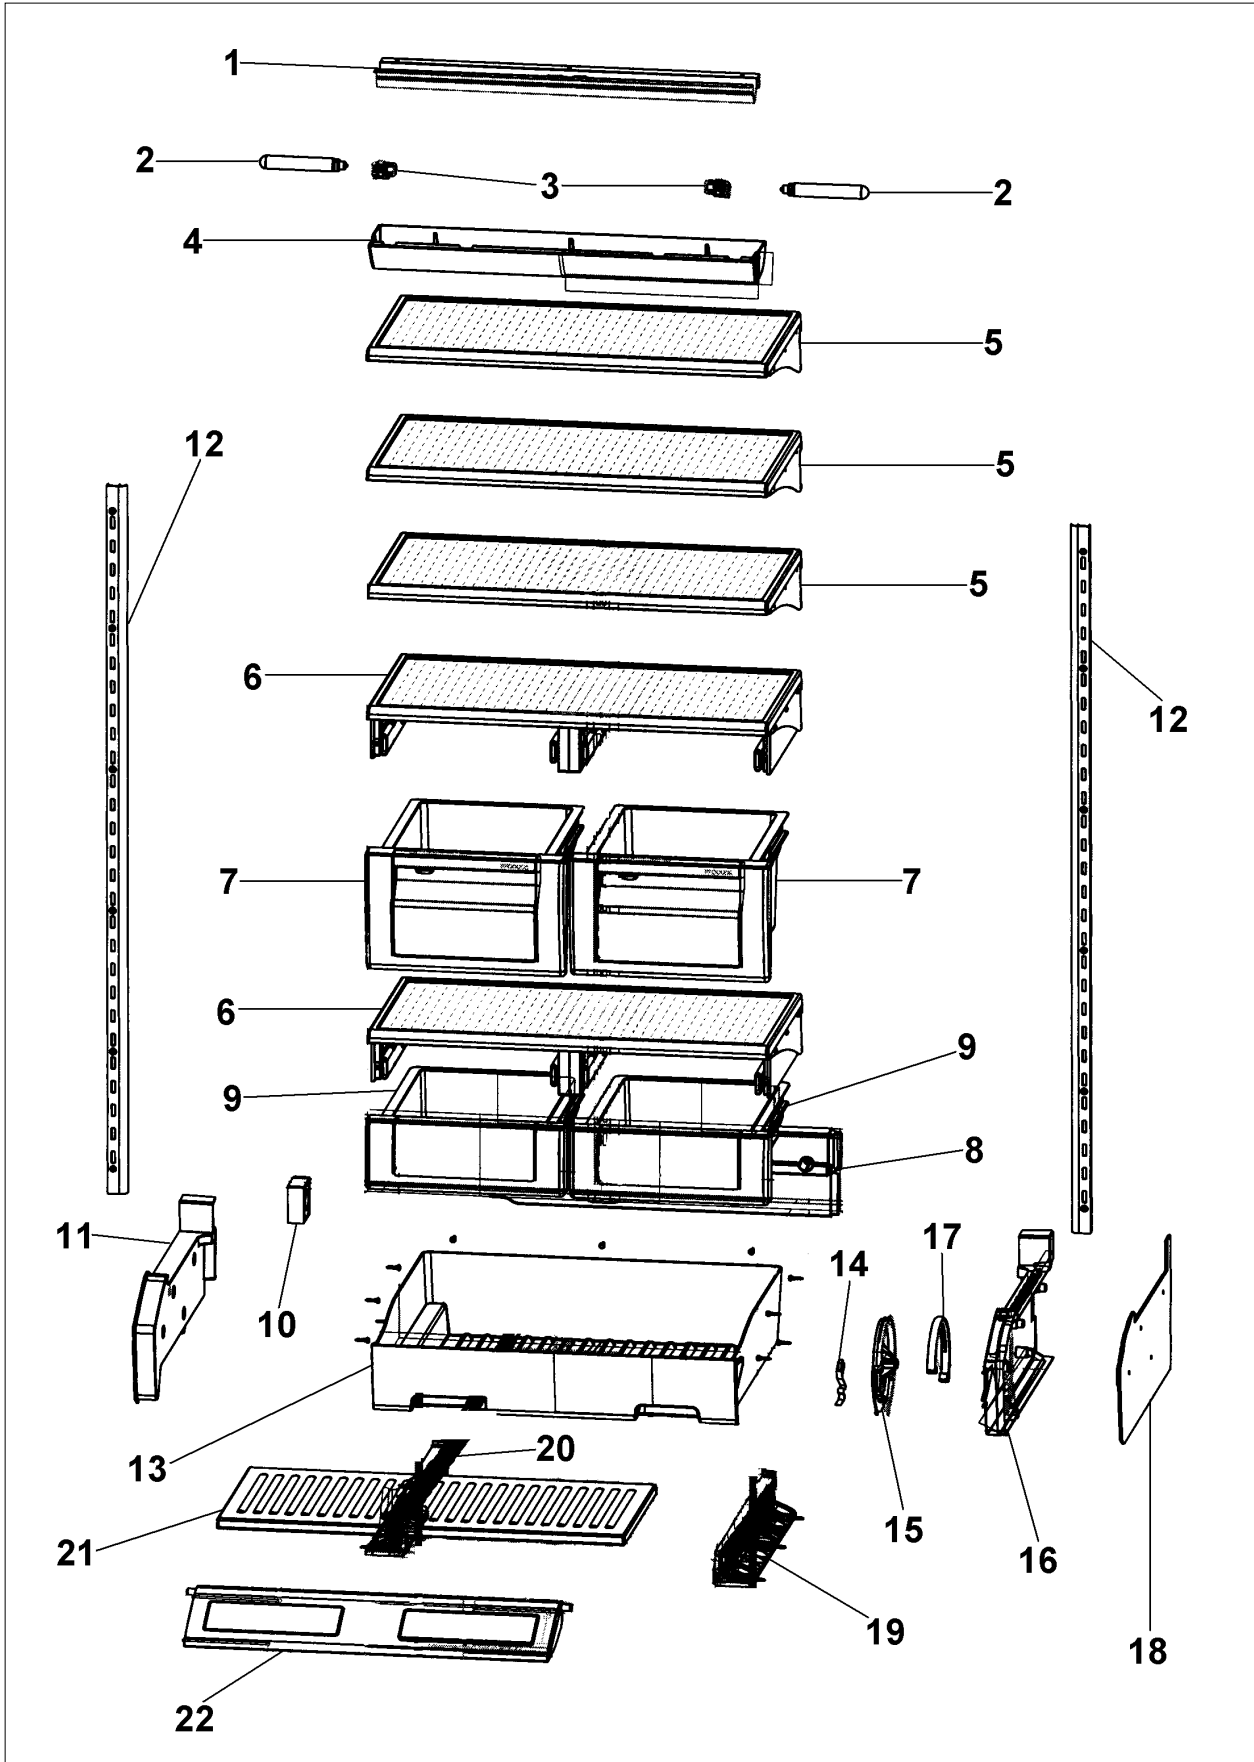

INTERIOR ASSEMBLY

Item	Part No.	Name	Qty	Uom	NOTES
1	L2099492	BRACKET LIGHT SXS 48 FF	1	EA	
2	004528-000	LAMP, 40 WATT CLEAR LIGHT	1	EA	
3	PE950125	LIGHT SOCKET	1	EA	
4	020114-000	COVER LIGHT ASM AF/AR 30 SXS 48 FF	1	EA	
5	043624-000	SHELF ASM GLASS 30 AR 48 FF	1	EA	
6	G50911937	SHELF ASM	1	EA	
7	G32911939	DRAWER PRODUCE ASM SXS 48 AR 30	1	EA	
8	PK930307	DUCT MEAT SAVOR AR 30 SXS 48	1	EA	
9	G32911938	DRAWER DELI ASM SXS 48 AR 30	1	EA	
10	004551-000	AXIAL FAN	1	EA	
Comments for Part Num. 004551-000 gboltz@VikingRange.com on Jul 21, 2016 View service bulletin TR-0052-SP before ordering fan, if applicable order kit instead of fan					
NI	020822-000	FAN RESISTOR KIT	1	EA	
Not Shown	NOTE	BEFORE SERIAL # 110409R00010197		EA	
11	PK930284	DUCT MEATSAVOR LEFT	1	EA	
12	PM910280	LADDER SIDE AF 30 36	1	EA	
13	PK930309	DRAWER MEAT SAVOR AR 30 SXS 48	1	EA	
14	PM910334	ROLLER TENSION	1	EA	
15	044384-000	DIAL CONTROL MEAT SAVOR	1	EA	
16	044232-000	DUCT MEAT SAVOR (R)	1	EA	
17	PK930172	COVER CONTROL MEAT SAVOR	1	EA	
18	PK930283	DUCT MEATSAVOR SPACER	1	EA	
19	PM910287	SLIDE MEAT SAVOR R	1	EA	
20	PM910288	SLIDE MEAT SAVOR L	1	EA