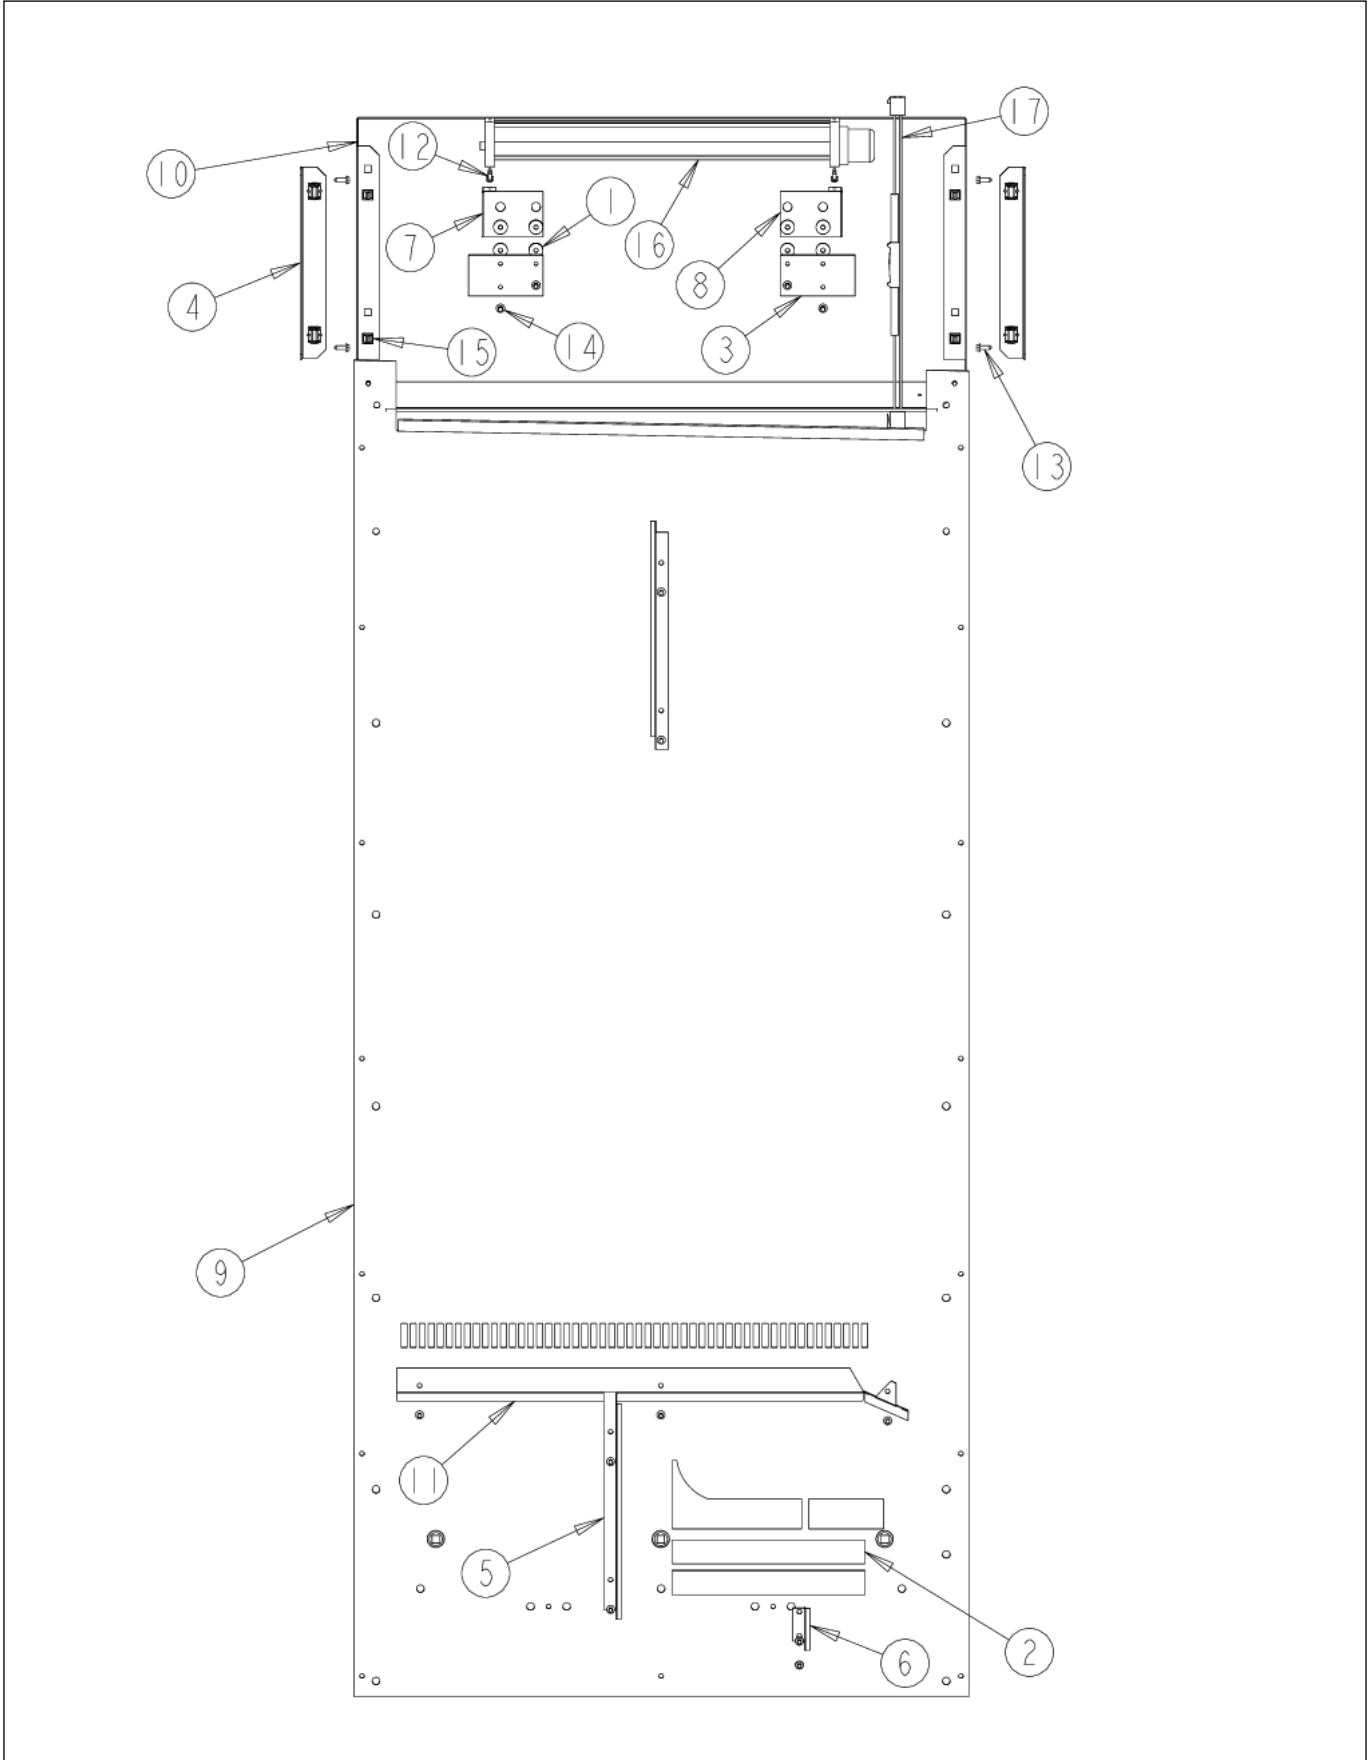

AIR HANDLING ASSY

Item	Part No.	Name	Qty	Uom	NOTES
1	12234001	GROMMET-VIBRATION	1	EA	
2	A3030361	GASKET RED	1	EA	
3	B10914128	SPACER FAN AR 36/30	1	EA	
4	G50912369	ANGLE UPR EVAP MTNG AR	1	EA	NO LONGER AVAILABLE
5	K20912393	PLATE BAFFLE VERTICAL AR 30	1	EA	Not available online / Call for pricing and availability
6	K20912394	PLATE BAFFLE VERTICAL SMALL AR 30	1	EA	
7	K20914130	BRKT, FAN MTG RT AR 30	1	EA	Not available online / Call for pricing and availability
8	K20914131	BRKT, FAN MTG LT AR 30	1	EA	
9	L20910734	COVER LARGE SUMP AR 30	1	EA	
10	L20914101	COVER EVAP AR 30	1	EA	
11	L20913709WH	DIVIDER AIR AR 30	1	EA	
12	PD020013	TYPE "AB" #6 X 3/8 PH PAN HD. SMS	1	EA	
13	M0238616	SCREW, SMALL	1	EA	
14	M0238859	SCREW-SHLDR	1	EA	
15	PD950012	STRIKE PANEL ACCESS	1	EA	
16	PE950154	FAN EVAP HORIZ AF AR 30 (See TR-0063-SP Fan Bulletin)	1	EA	See TR-0063-SP Fan Bulletin
<p>Comments for Part Num. PE950154</p> <p>gboltz@VikingRange.com on Apr 18, 2019</p> <p>See TR-0063-SP Fan Bulletin</p>					
17	PE970641	JUMPER FAN RESISTOR	1	EA	