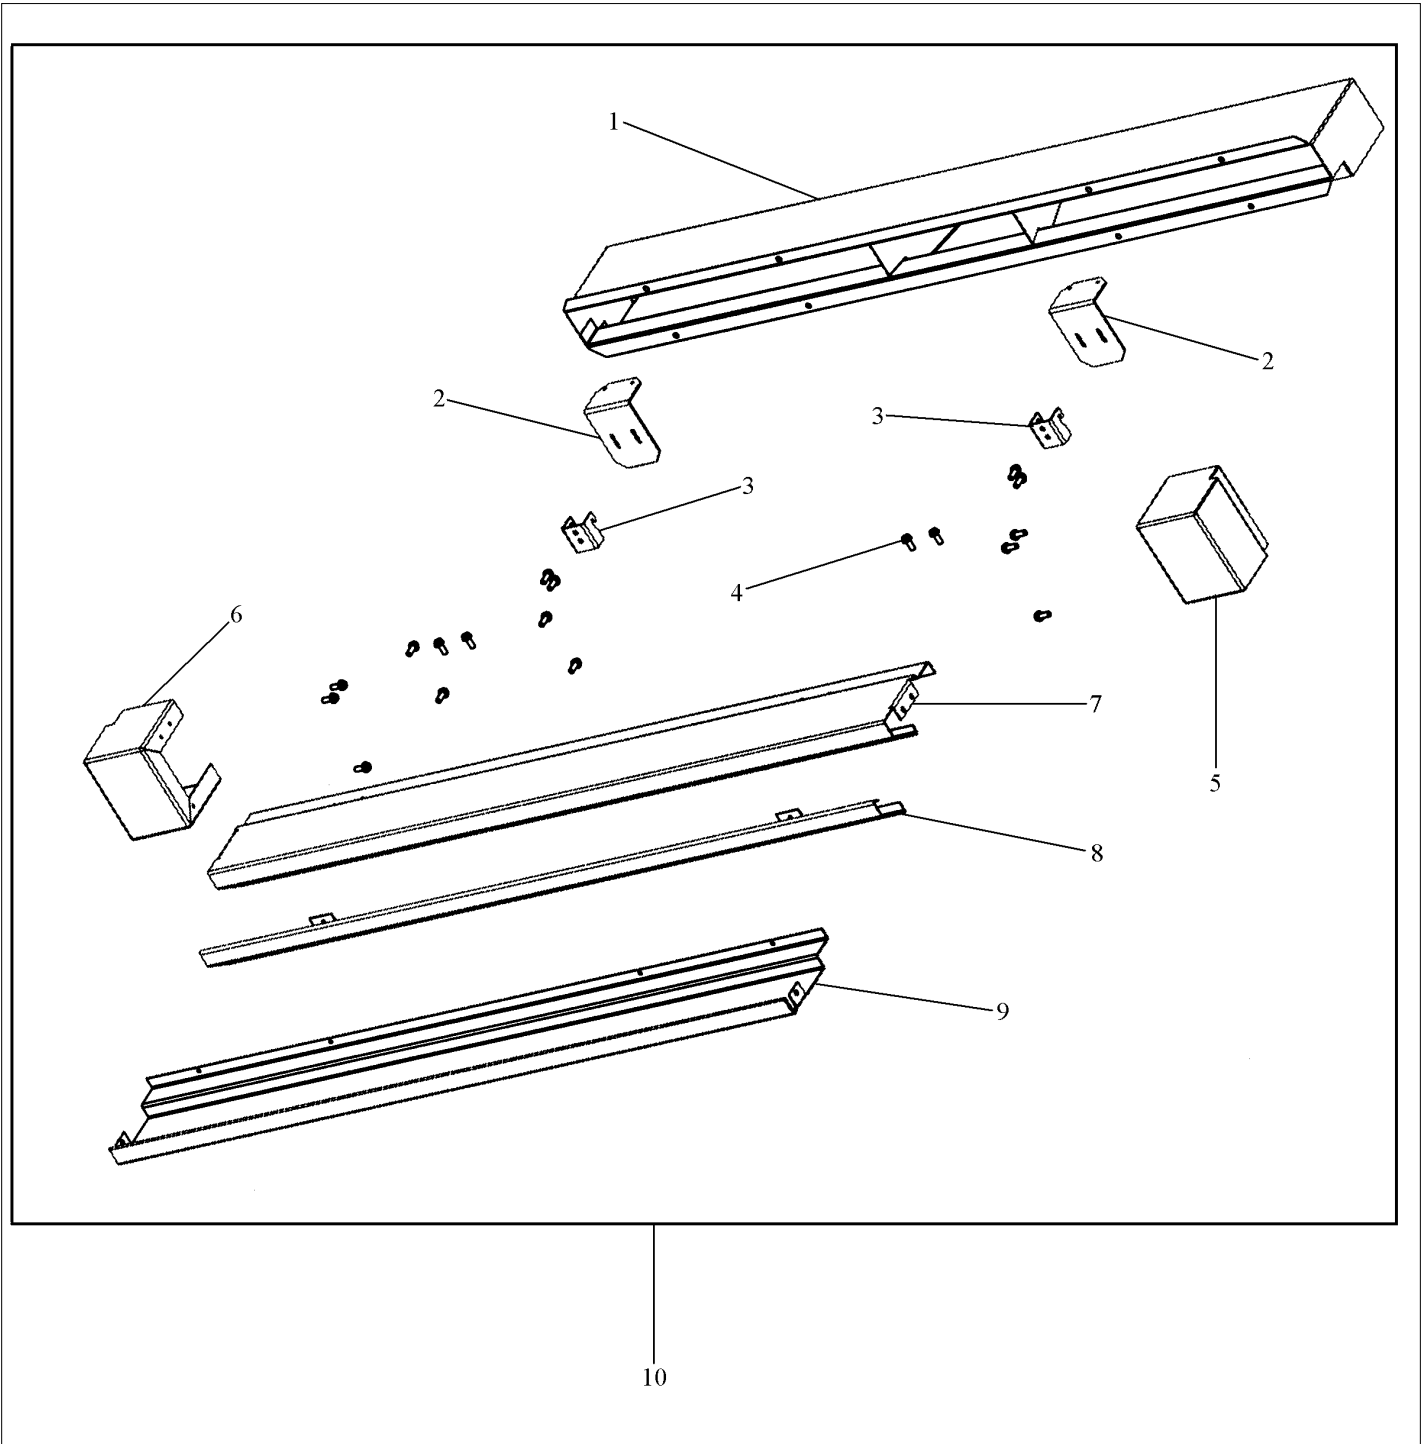

UPPER GRILLE ASSY

Item	Part No.	Name	Qty	Uom	NOTES
1	G9099202BK	AIR DUCT WELD ASM COMPLETE 30 *BK*	1	EA	NO LONGER AVAILABLE
2	B2096962	BRACKET-LOUVER SUP	1	EA	
3	B2096961	BRACKET-LOUVER	1	EA	
4	M0220417	SCREW-TC	1	EA	
5	B20911817	GRILLE ENDCAP PRO R	1	EA	
Not Shown	B20911818	GRILL ENDCAP PRO L/R NON-HINGE	1	EA	
6	B20911818	GRILL ENDCAP PRO L/R NON-HINGE	1	EA	
Not Shown	B20911816	GRILLE ENDCAP PRO L	1	EA	
7	B20910754	GRILLE LOUVER TOP 30 PRO	1	EA	Not available online / Call for pricing and availability
8	B20910755	GRILLE LOUVER MID 30 PRO	1	EA	
9	B20910756	GRILLE LOUVER BOT 30 PRO	1	EA	
10	G32910757	GRILLE ASM AF AR 30 PRO	1	EA	
Not Shown	G32911376	GRILLE ASM AF AR 30 PRO LH	1	EA	Not available online / Call for pricing and availability