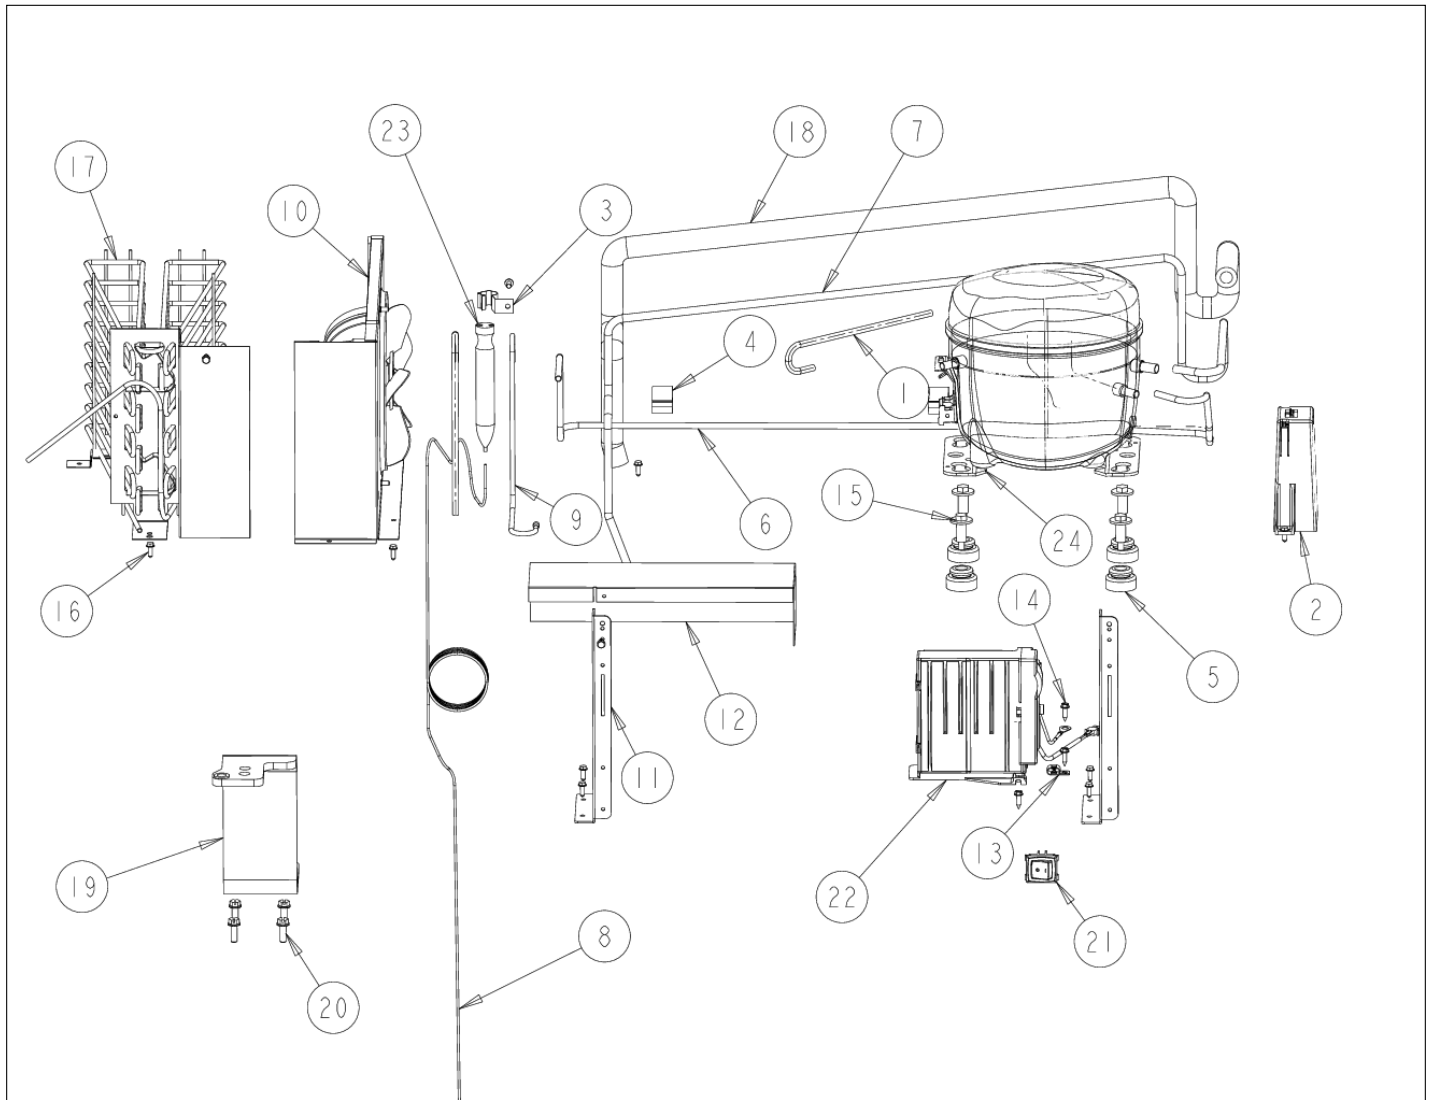

Item	Part No.	Name	Qty	Uom	NOTES
1	F2096507	TUBE-PROCESS GRN	1	EA	
2	050894-000	ASSY, BKT, PWR SUPPLY, 24VDC, REF	1	EA	
3	10547001	CLIP-DRIER V10547001	1	EA	
4	10699601	DAMPER-TUBING .8	1	EA	
5	10835901	GROMMET RUBBER V10835901	1	EA	
6	F20910729	TUBE DISCHARGE AF AR 30	1	EA	
7	F20911126	TUBE SUCTION AR 30	1	EA	
8	PB920246	TUBE CAPILLARY ASM AR 36 30	1	EA	
9	F2096669	TUBE-DRIER COND	1	EA	
10	G5096494	COND. FAN ASSY	1	EA	
11	K20912569	BRACKET GRILLE SUPPORT	1	EA	
12	K20912570	DIVERTER AIR HI SIDE 30	1	EA	Not available online / Call for pricing and availability
13	M0103904	CLAMP-SPEED	1	EA	NO LONGER AVAILABLE, Not available online / Call for pricing and availability
14	M0211018	SCREW-SM	1	EA	
15	M0221523	SCREW - SHLDR	1	EA	
16	PD020194	SCR, HEX SRTD WSHR HD, #8- 18 X 1/2	1	EA	
17	PB920171	CONDENSER ASM	1	EA	
18	PB970187	INSULATION TUBING 57.500 WC, 5 SERIES	1	EA	
19	PC920204	HINGE ASM UL	1	EA	
Not Shown	PC920203	HINGE ASM UR	1	EA	
20	000570-000	FASTENER, BOLT, 1/4-20 IHWS 1" S ZN SER	1	EA	
21	PE950149	SWITCH POWER	1	EA	
22	011666-000	INVERTER,CMPR,ASM	1	EA