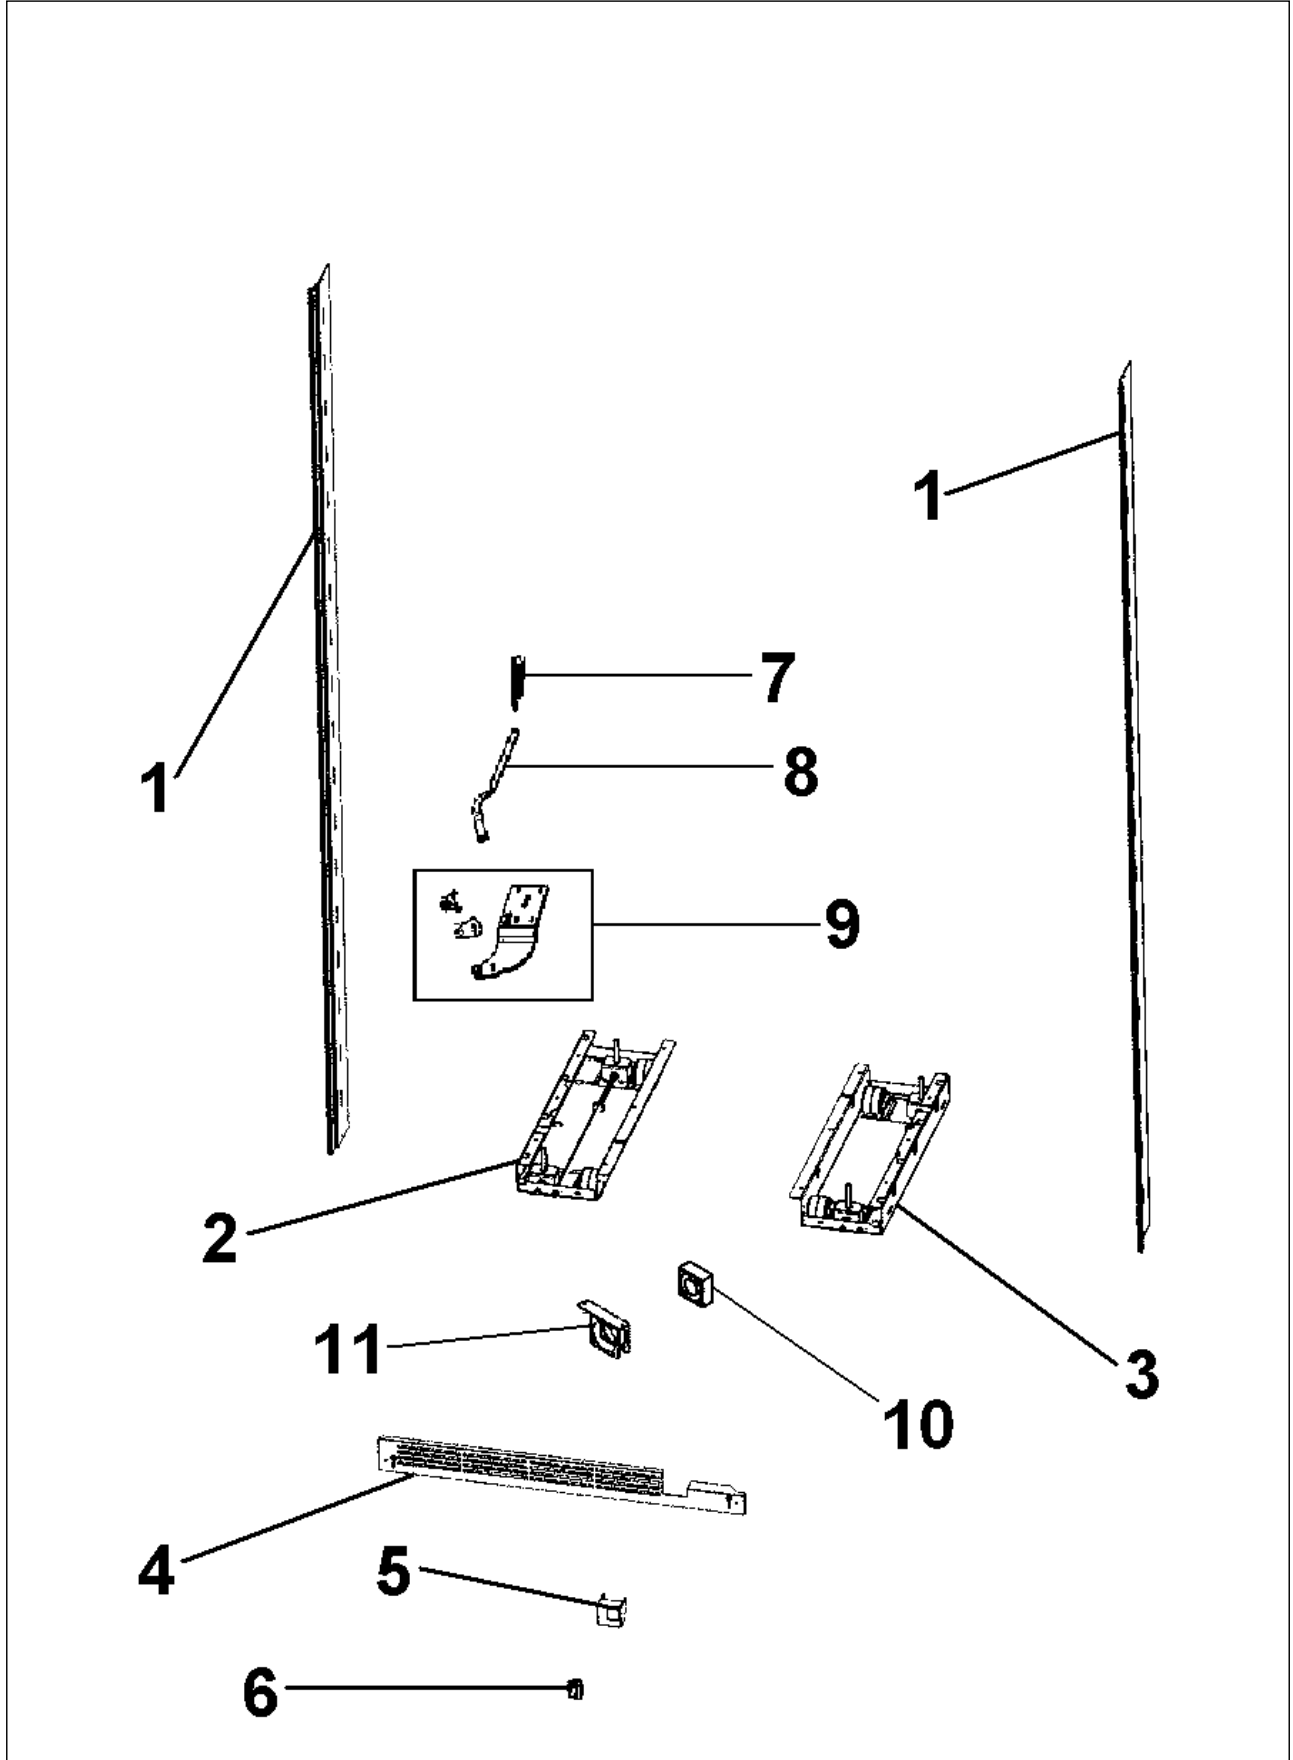

LOWER UNIT AND TRIM ASSY

Item	Part No.	Name	Qty	Uom	NOTES
1	PK910123	SIDE TRIM - PRO		EA	
2	060891-000	LEVELER MODULE L		EA	
3	060890-000	LEVELER MODULE R		EA	
4	G50915029	GRILLE TOE ASM AF AR 30 R		EA	
Not Shown	G50915030	GRILLE TOE ASM AF AR 30 L		EA	
5	014334-000	BRACKET,LT,SWITCH		EA	
6	PE950147	SWITCH SPST NC BLACK		EA	
Comments for Part Num. PE950147 bradleysapplianceservice@shaw.ca on May 1, 2017 CAUTION WHEN ORDERING DOOR SWITCH. PARTS LISTINGS COULD BE INCORRECT. THERE IS TWO VERSIONS OF THIS DOOR SWITCH THAT NEEDS TO BE VISUALLY CHECKED ON UNIT TO DETERMINE CORRECT PART. PE950146 DOOR SWITCH 3 WIRE SPDT BLACK PE950147 DOOR SWITCH 2 WIRE SPST BLACK					
7	PC910015	SPRING EXTENSION		EA	
8	PC920149	BAR-WC BOT HINGE LH		EA	
Not Shown	PC920166	HINGE ASM COMPLETE RR		EA	
9	G3298649	HINGE ASM COMPLETE LL		EA	
Not Shown	G3298648	HINGE ASM COMPLETE LR		EA	
10	004551-000	AXIAL FAN		EA	
Comments for Part Num. 004551-000 gboltz@VikingRange.com on Jul 21, 2016 View service bulletin TR-0052-SP before ordering fan, if applicable order kit instead of fan					
11	K20911976	BRACKET EVAP FAN ICE		EA	NO LONGER AVAILABLE