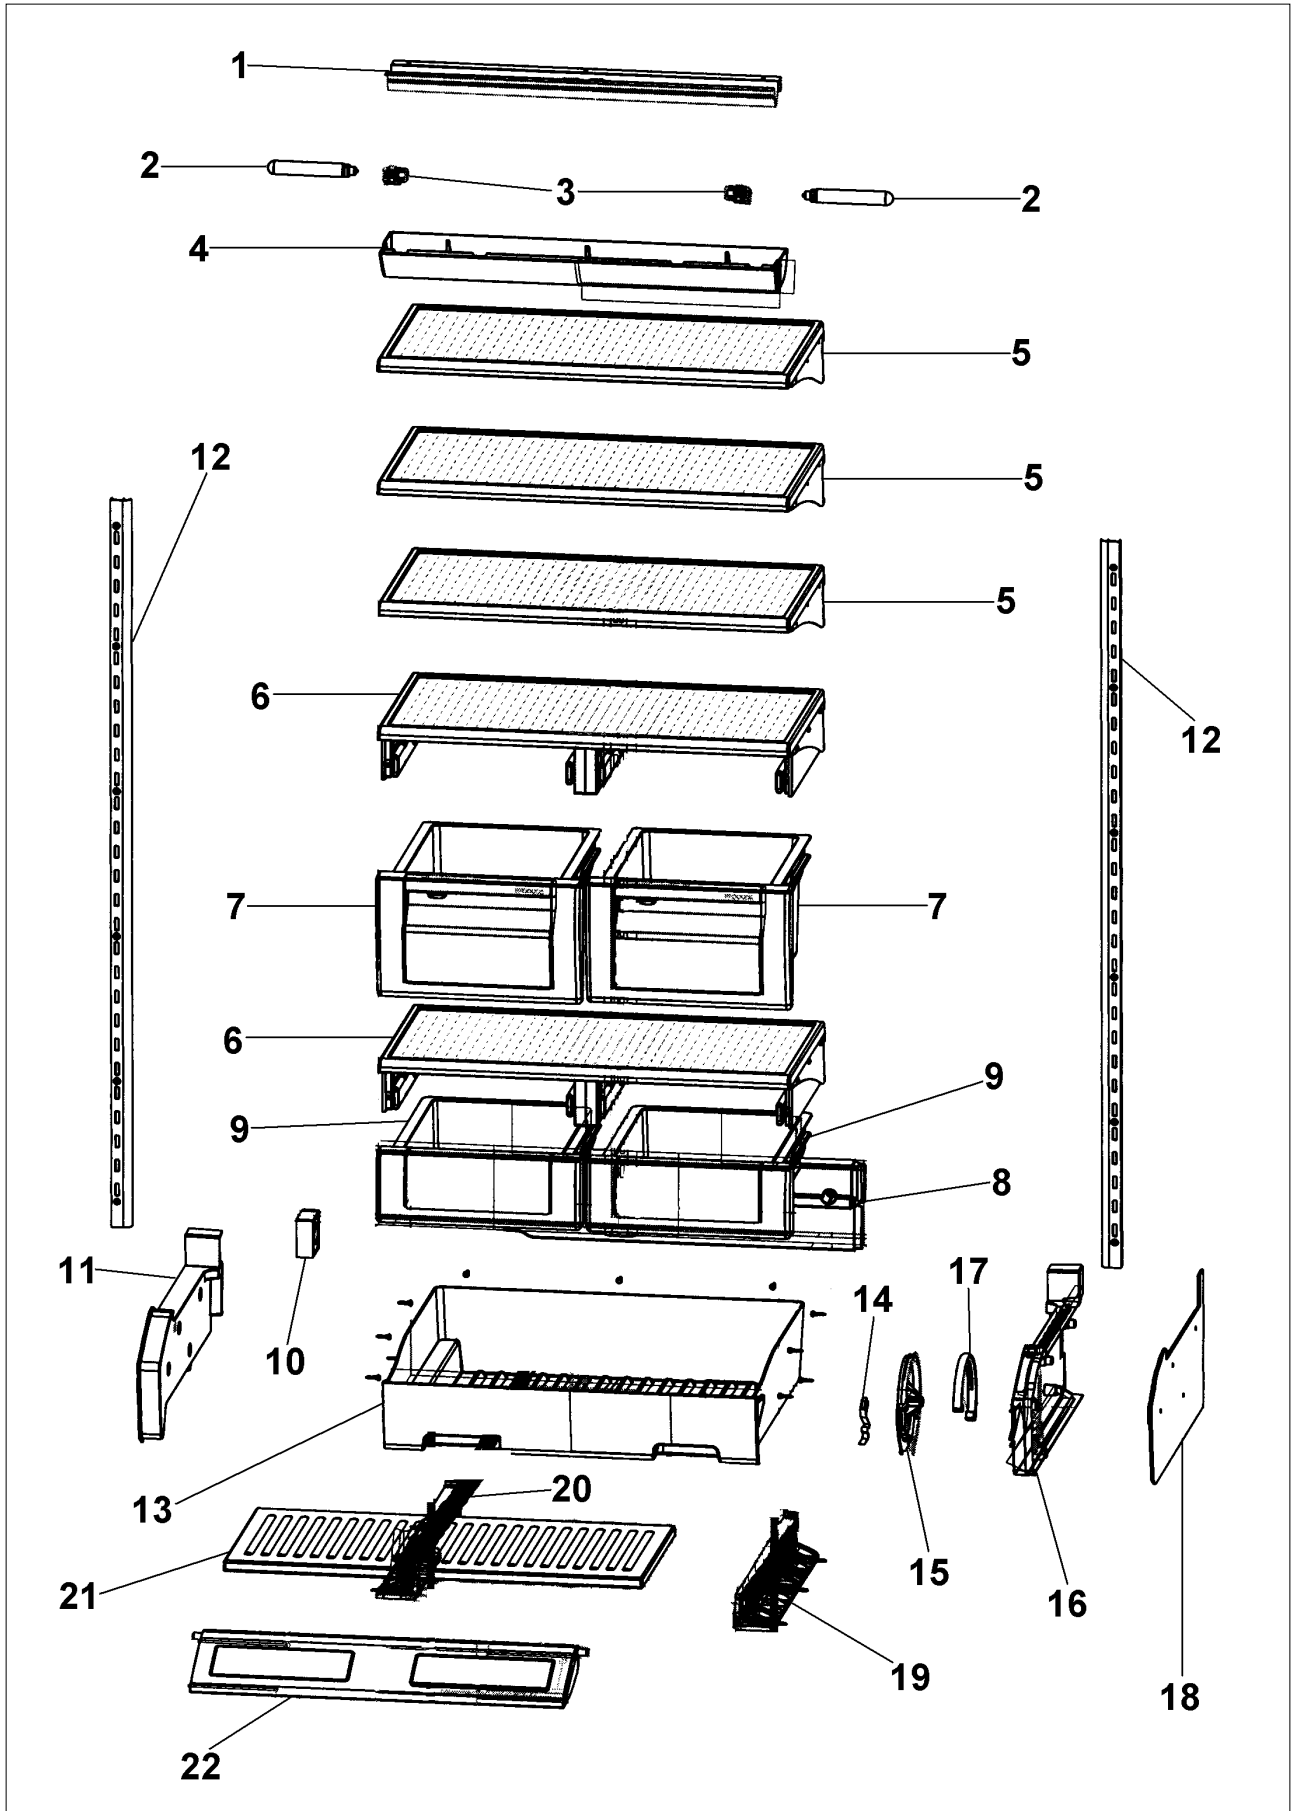

Item	Part No.	Name	Qty	Uom	NOTES
1	L2099492	BRACKET LIGHT SXS 48 FF	1	EA	
2	004528-000	LAMP, 40 WATT CLEAR LIGHT	1	EA	
3	PE950125	LIGHT SOCKET	1	EA	
4	020114-000	COVER LIGHT ASM AF/AR 30 SXS 48 FF	1	EA	
5	043624-000	SHELF ASM GLASS 30 AR 48 FF	1	EA	
6	G50911937	SHELF ASM	1	EA	
7	G32911939	DRAWER PRODUCE ASM SXS 48 AR 30	1	EA	
8	PK930307	DUCT MEAT SAVOR AR 30 SXS 48	1	EA	
9	G32911938	DRAWER DELI ASM SXS 48 AR 30	1	EA	
10	004551-000	AXIAL FAN	1	EA	
Comments for Part Num. 004551-000 gboltz@VikingRange.com on Jul 21, 2016 View service bulletin TR-0052-SP before ordering fan, if applicable order kit instead of fan					
NI	020822-000	FAN RESISTOR KIT	1	EA	
Not Shown	NOTE	BEFORE SERIAL # 110409R00010197		EA	
11	PK930284	DUCT MEATSAVOR LEFT	1	EA	
12	PM910280	LADDER SIDE AF 30 36	1	EA	
13	PK930309	DRAWER MEAT SAVOR AR 30 SXS 48	1	EA	
14	PM910334	ROLLER TENSION	1	EA	
15	044384-000	DIAL CONTROL MEAT SAVOR	1	EA	
16	044232-000	DUCT MEAT SAVOR (R)	1	EA	
17	PK930172	COVER CONTROL MEAT SAVOR	1	EA	
18	PK930283	DUCT MEATSAVOR SPACER	1	EA	
19	PM910287	SLIDE MEAT SAVOR R	1	EA	
20	PM910288	SLIDE MEAT SAVOR L	1	EA