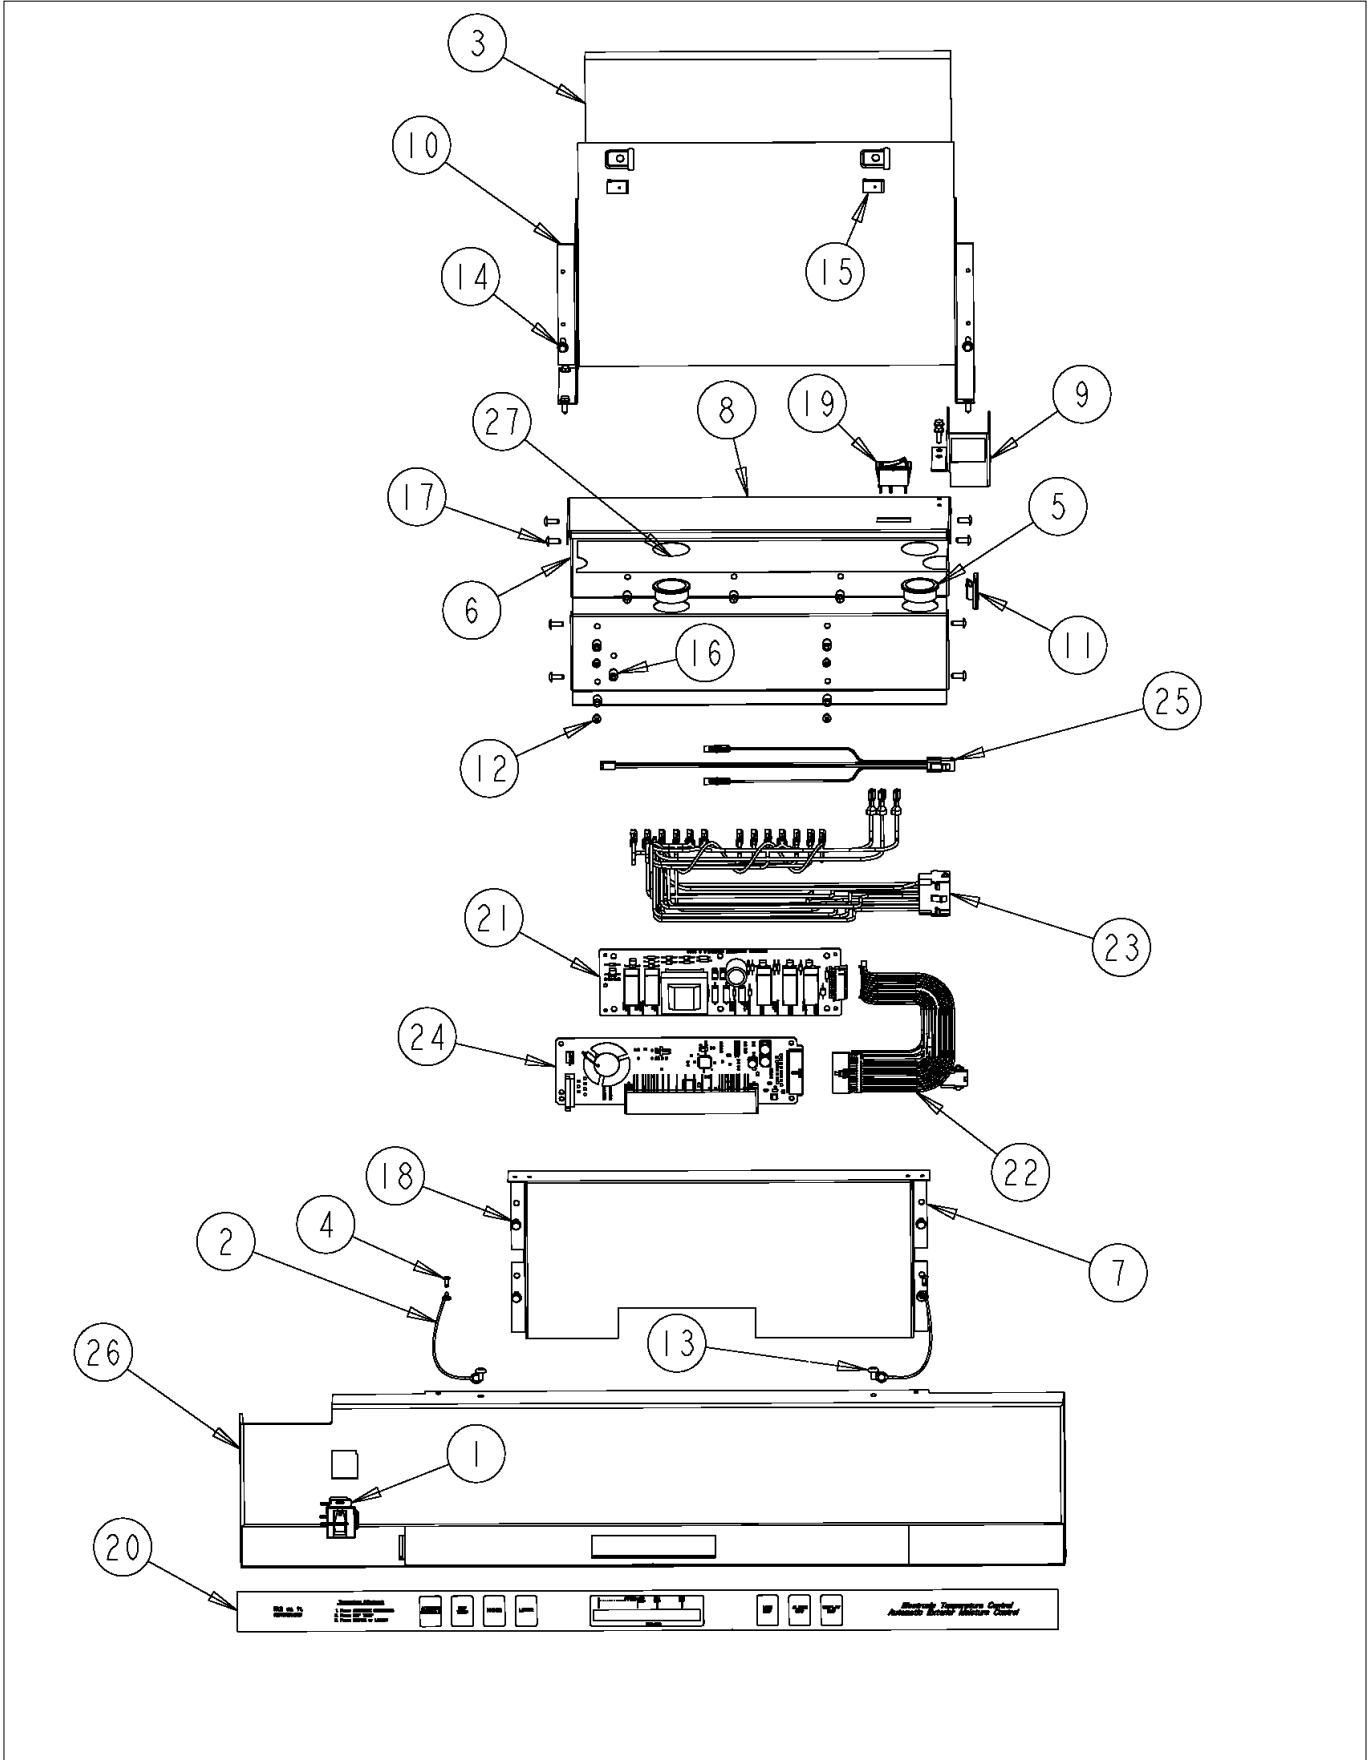

CONTROL ASSY

Item	Part No.	Name	Qty	Uom	NOTES
1	PE950122	SWITCH		EA	
2	12064001	SUPP-CONT PANEL		EA	
3	12074703	INSUL-CONT BOX V12074703		EA	NO LONGER AVAILABLE, Not available online / Call for pricing and availability
4	A4539601	DAMPER-TUBING .8		EA	Not available online / Call for pricing and availability
5	A4554817	BUSHING-SNAP VA4554817		EA	
6	K20910060	BRACKET - PC		EA	
7	K20910061	CONTROL BOX FRONT		EA	
8	K20915000	CONTROL BOX TOP		EA	
9	K2098654	Bracket, Power Switch		EA	
10	K2099402	CONTROL BOX		EA	
11	M0104106	CLIP-CORD VM0104106		EA	
12	PD020013	TYPE "AB" #6 X 3/8 PH PAN HD. SMS		EA	
13	M0224128	SCREW-SM		EA	
14	M0238846	SCREW-SHLDR		EA	
15	M0288120	NUT-SPEED VM0288120		EA	
16	M0585506	SUPPORT		EA	
17	PC040010	POP RIVET (.063/GR -.125) GAMD42-A		EA	
18	PD020194	SCR, HEX SRTD WSHR HD, #8-18 X 1/2		EA	
19	PE950150	SPDT ROCKER SW. W/LEGEND		EA	
20	PE950183	SWITCH OVERLAY AR 30		EA	
21	005319-000	POWER CONTROL BOARD ASM 5 SERIES		EA	
Comments for Part Num. 005319-000 boltz on Apr 12, 2018 See TR-0056-SP Bulletin					
22	PE970464	HARNESS LOW VOLT 5 SERIES		EA	
23	PE970465	HARNESS HIGH VOLT		EA	