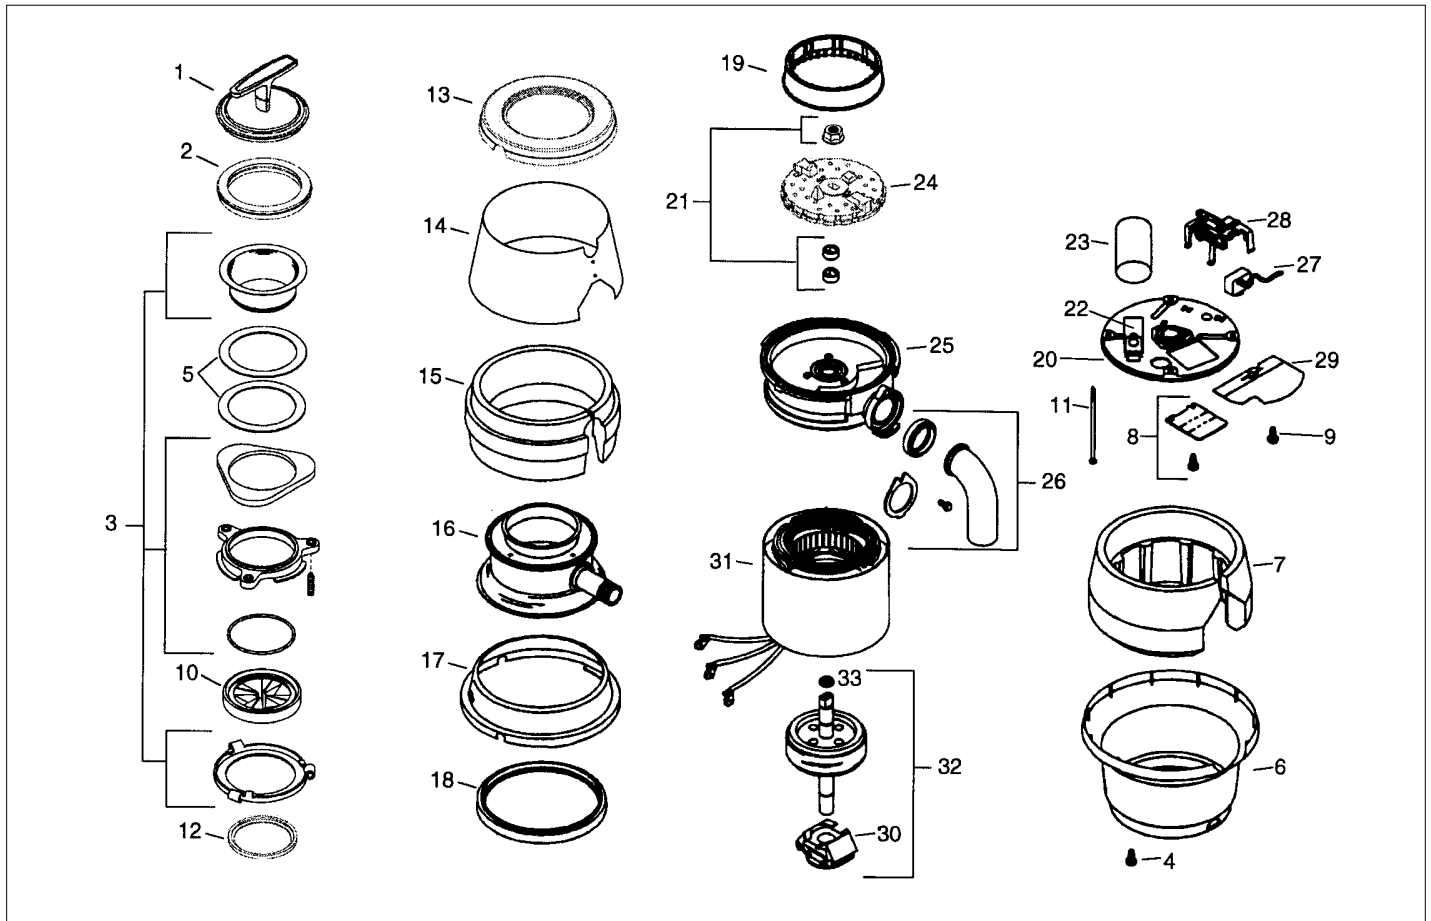

**VCFW750**

VCFW750 .....	1
Appendix A:Pages Index .....	A
Appendix B:Parts Index .....	B

Item	Part No.	Name	Qty	Uom	NOTES
1	PP100023	STOPPER ASSEMBLY (INC. GASKET) 74272	1	EA	
2	PP100024	STOPPER GASKET (05029)	1	EA	
3	PP100025	MOUNTING ASSEMBLY (03173EY)	1	EA	
4	PP100055	SCREW (70734)	1	EA	NO LONGER AVAILABLE, Not available online / Call for pricing and availability
5	PP100026	GASKET (08763)	1	EA	
6	PP100054	TRIM SHELL ASSEMBLY (74316ZZ)	1	EA	NO LONGER AVAILABLE, Not available online / Call for pricing and availability
7	PP100053	BOTTOM INSULATION (08834)	1	EA	NO LONGER AVAILABLE
8	PP100052	TERMINAL COVER KIT (72647A)	1	EA	
9	PP100051	GROUND SCREW (02466A)	1	EA	NO LONGER AVAILABLE, Not available online / Call for pricing and availability
10	PP100027	MOUNTING GASKET (01010A)	1	EA	
11	PP100050	THRU BOLT (02486A)	1	EA	NO LONGER AVAILABLE, Not available online / Call for pricing and availability
12	PP100028	GASKET (05299)	1	EA	
13	PP100029	TRIM COVER (74143)	1	EA	
14	PP100030	TRIM BAND (08799)	1	EA	NO LONGER AVAILABLE, Not available online / Call for pricing and availability
15	PP100031	TOP INSULATION (08835)	1	EA	NO LONGER AVAILABLE, Not available online / Call for pricing and availability
16	PP100032	BODY CONTAINER ASSEMBLY (03559U)	1	EA	NO LONGER AVAILABLE, Not available online / Call for pricing and availability