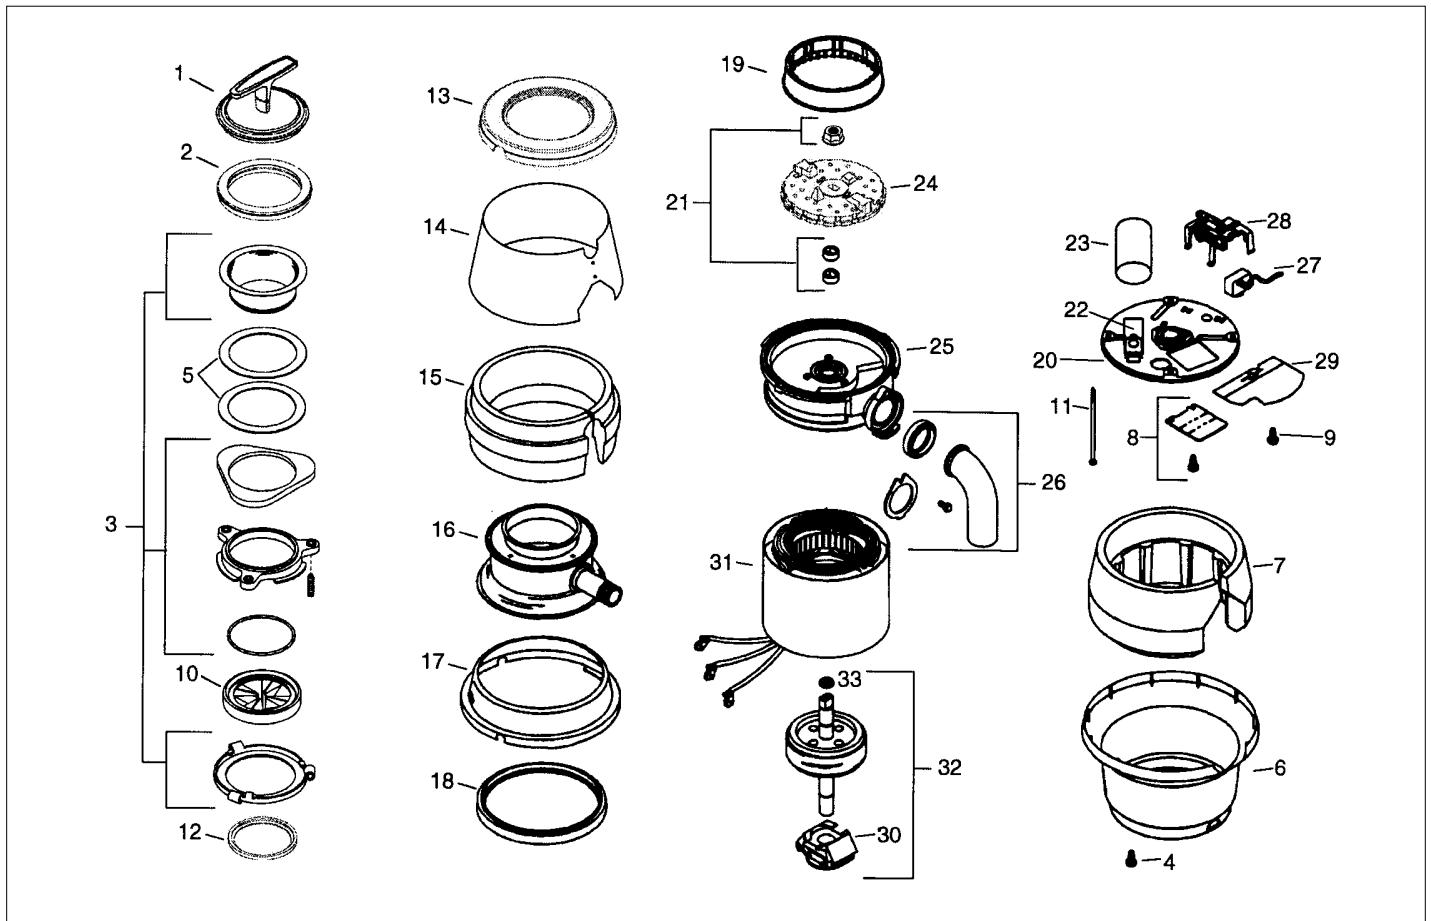

**VCFW750**

VCFW750 .....	1
Appendix A:Pages Index .....	A
Appendix B:Parts Index .....	B

Item	Part No.	Name	Qty	Uom	NOTES
1	PP100023	STOPPER ASSEMBLY (INC. GASKET) 74272	1	EA	
2	PP100024	STOPPER GASKET (05029)	1	EA	
3	PP100025	MOUNTING ASSEMBLY (03173EY)	1	EA	
4	PP100055	SCREW (70734)	1	EA	NO LONGER AVAILABLE, Not available online / Call for pricing and availability
5	PP100026	GASKET (08763)	1	EA	
6	PP100054	TRIM SHELL ASSEMBLY (74316ZZ)	1	EA	NO LONGER AVAILABLE, Not available online / Call for pricing and availability
7	PP100053	BOTTOM INSULATION (08834)	1	EA	NO LONGER AVAILABLE
8	PP100052	TERMINAL COVER KIT (72647A)	1	EA	
9	PP100051	GROUND SCREW (02466A)	1	EA	NO LONGER AVAILABLE, Not available online / Call for pricing and availability
10	PP100027	MOUNTING GASKET (01010A)	1	EA	
11	PP100050	THRU BOLT (02486A)	1	EA	NO LONGER AVAILABLE, Not available online / Call for pricing and availability
12	PP100028	GASKET (05299)	1	EA	
13	PP100029	TRIM COVER (74143)	1	EA	
14	PP100030	TRIM BAND (08799)	1	EA	NO LONGER AVAILABLE, Not available online / Call for pricing and availability
15	PP100031	TOP INSULATION (08835)	1	EA	NO LONGER AVAILABLE, Not available online / Call for pricing and availability
16	PP100032	BODY CONTAINER ASSEMBLY (03559U)	1	EA	NO LONGER AVAILABLE, Not available online / Call for pricing and availability