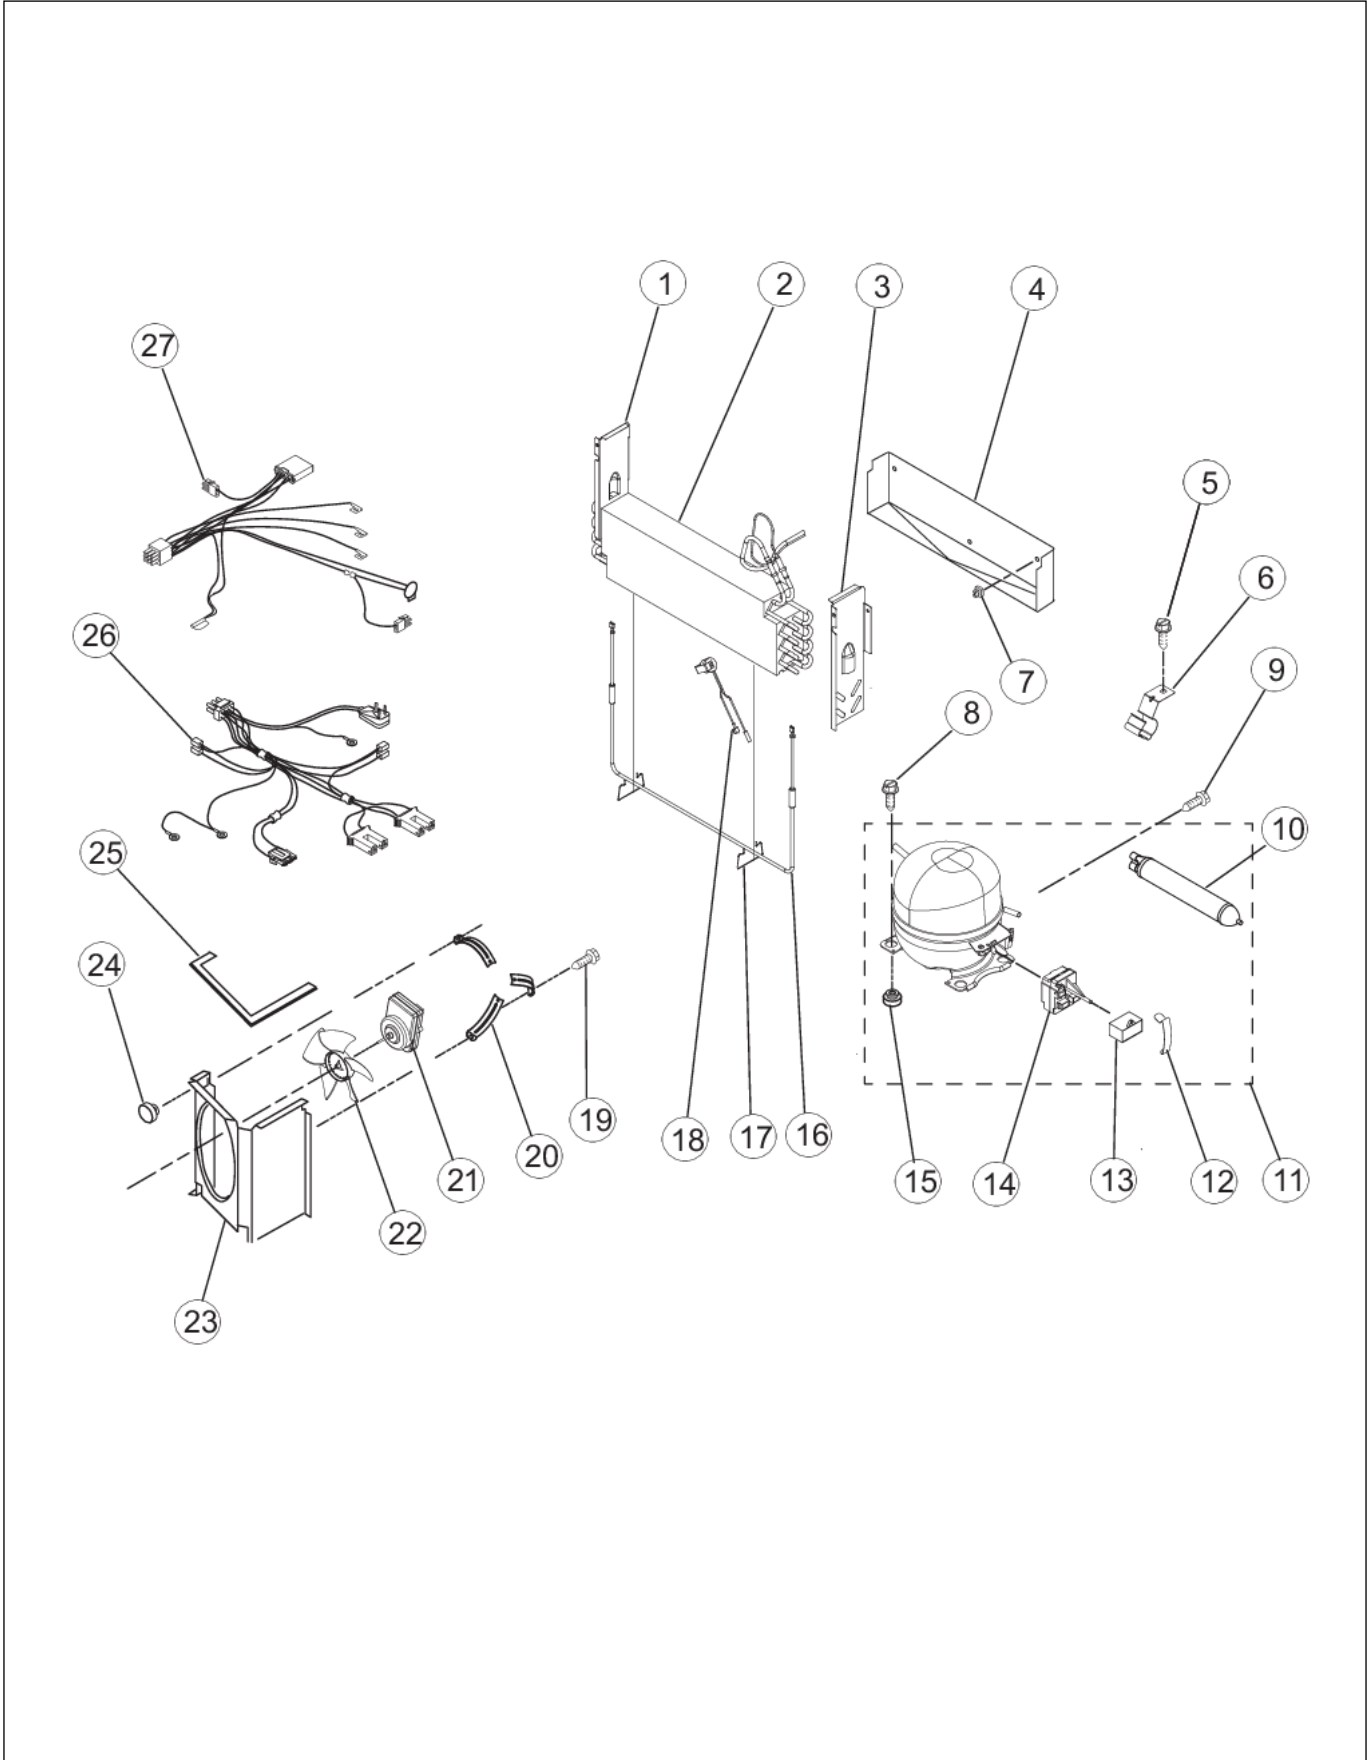

UNIT PART 1

Item	Part No.	Name	Qty	Uom	NOTES
1	PS400135	DAM, RIGHT RETURN (67001084)	1	EA	NO LONGER AVAILABLE, Not available online / Call for pricing and availability
2	017046-000	EVAPORATOR KIT (INCL. EVAP., HEAT SHIELD & INSTR.)	1	EA	
3	PS400134	DAM, LEFT RETURN (67001083)	1	EA	NO LONGER AVAILABLE, Not available online / Call for pricing and availability
4	PS400123	DRIP TRAY, E-CT (67002490)	1	EA	
5	PS400148	SCREW, CLIP (67006737)	1	EA	NO LONGER AVAILABLE, Not available online / Call for pricing and availability
6	017056-000	CLIP, DRIER	1	EA	
7	PS400124	CLIP, EVAPORATOR	1	EA	Not available online / Call for pricing and availability
8	017045-000	SCREW (12846902)	3	EA	
9	PS400155	GROUND SCREW (67006433)	1	EA	NO LONGER AVAILABLE, Not available online / Call for pricing and availability
10	017051-000	DRIER	1	EA	
11	017052-000	COMPRESSOR KIT	1	EA	
12	017038-000	CLIP, CAPACITOR	1	EA	
13	021661-000	CAPACITOR	1	EA	
14	017039-000	RELAY, START	1	EA	Not available online / Call for pricing and availability
15	017044-000	GROMMET (W10169124)	4	EA	
16	PS400136	HEATER, EVAPORATOR (67002493)	1	EA	
17	PS400137	CLIP, HEATER - SUBS TO 10428101	1	EA	
18	017041-000	THERMOSTAST, DEFROST	1	EA