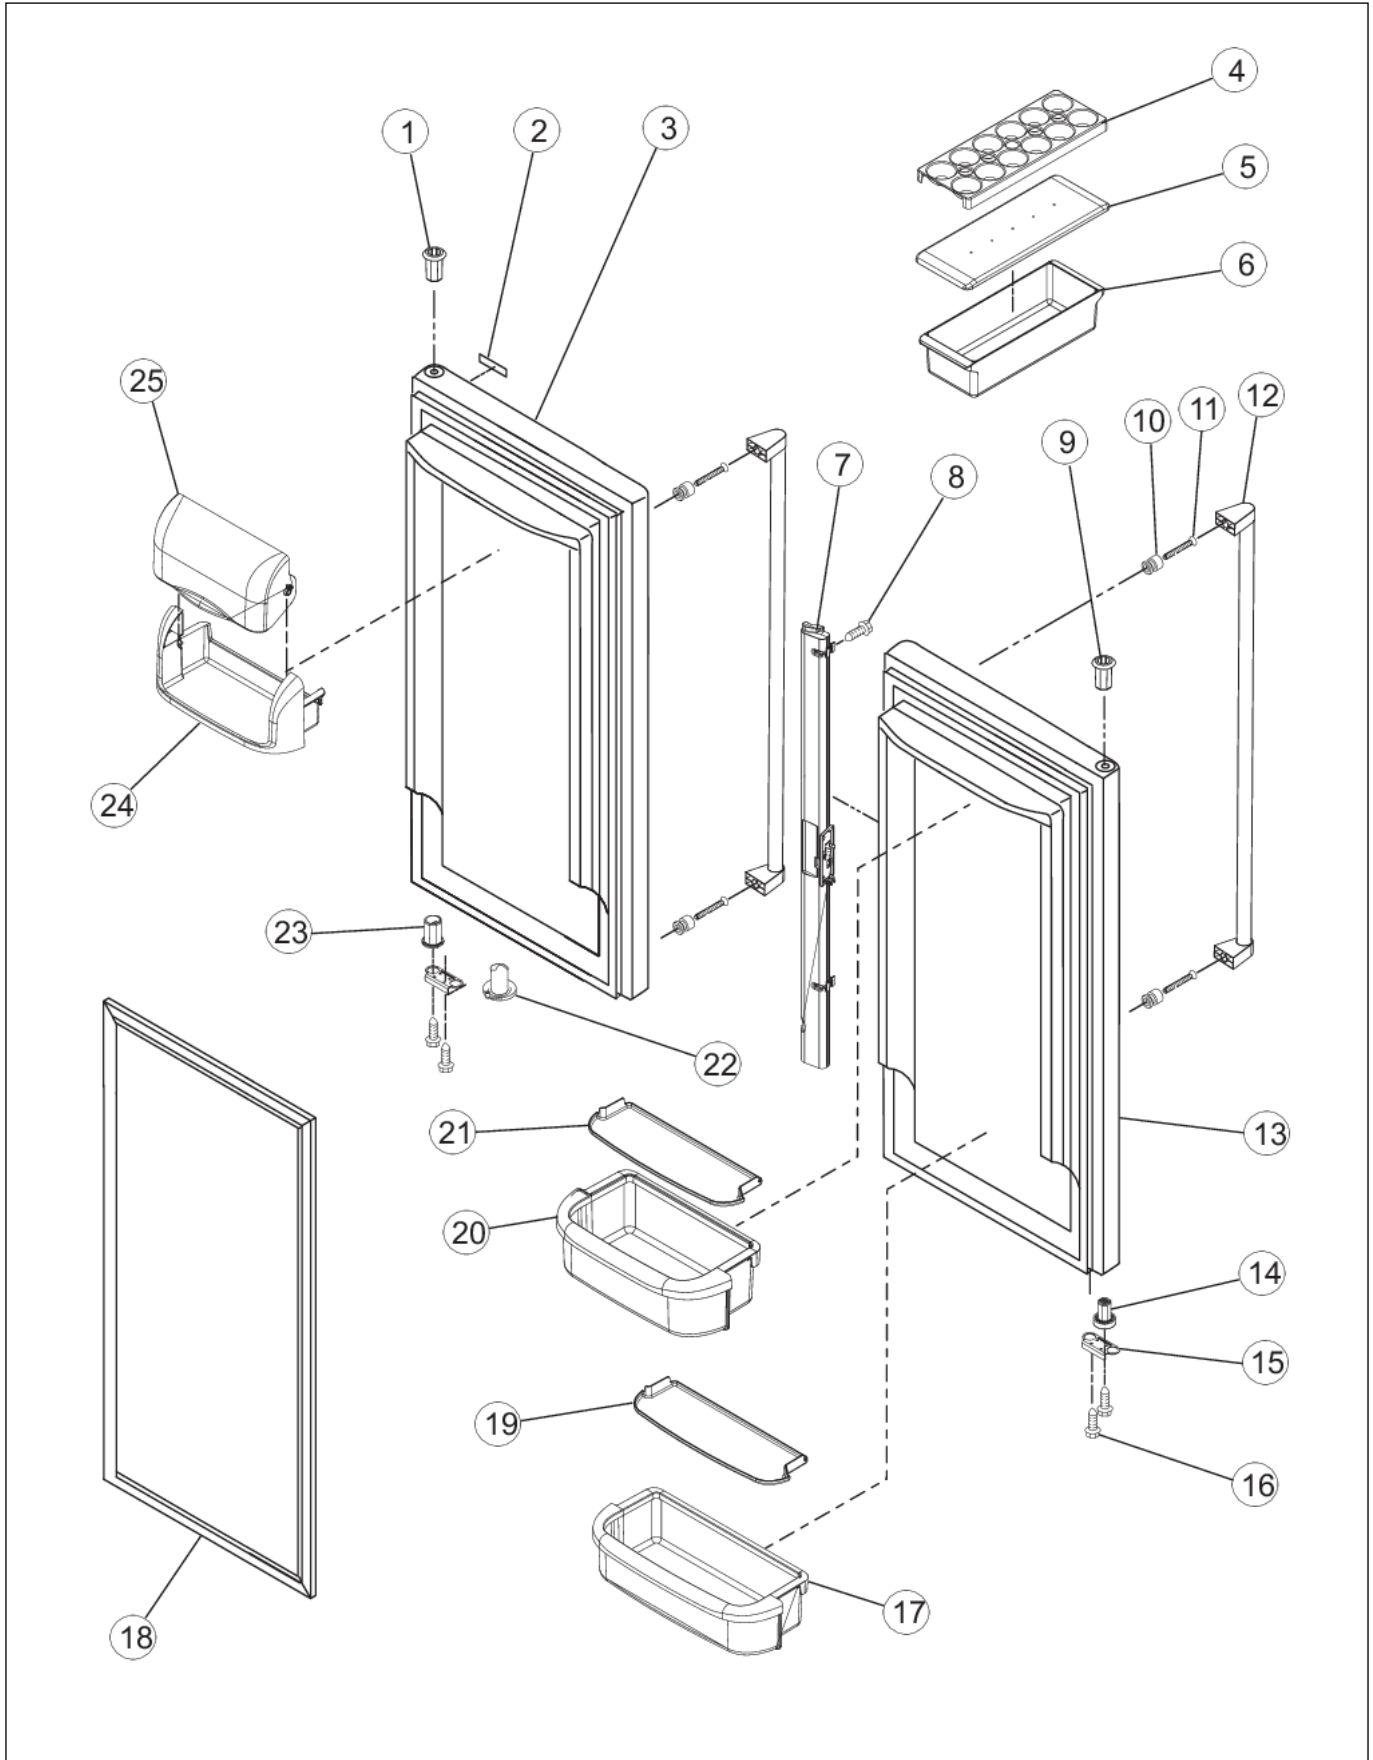

REF DOOR

Item	Part No.	Name	Qty	Uom	NOTES
1	017100-000	BUSHING, DOOR - UPPER RIGHT (APOLLO GREY)	1	EA	
2	021569-000	NAMEPLATE (CONTACT VIKING)	1	EA	
3	017162-000	TRAY, EGG	1	EA	
4	017098-000	LID, UTILITY	1	EA	NO LONGER AVAILABLE, Not available online / Call for pricing and availability
5	017097-000	BIN, UTILITY	1	EA	NO LONGER AVAILABLE, Not available online / Call for pricing and availability
6	017156-000	REF. DOOR, RH, SS	1	EA	
7	017059-000	FZ, DOOR HANDLE	1	EA	
8	011605-000	SCREW, MOUNT	4	EA	
9	PS400213	MOUNT, HANDLE 67006109	4	EA	
10	017103-000	CLOSURE, DOOR (APOLLO GREY)	1	EA	
11	017158-000	BUSHING, DOOR (BOTTOM RIGHT)	1	EA	Not available online / Call for pricing and availability
12	017023-000	STOP, DOOR (APOLLO GREY)	1	EA	
13	PS400013	SCREW, DOOR STOP (67006287)	4	EA	NO LONGER AVAILABLE
14	PS400017	DAIRY TRAY (67001279)	1	EA	
15	PS400018	DAIRY DOOR (67006727)	1	EA	
16	PS400231	REFRIGERATOR DOOR SHELF - GALLON (INC. GRIPPER) (67006788)	1	EA	
17	017157-000	GASKET, DOOR (APOLLO GREY)	2	EA	
18	PS400232	GRIPPER, GALLON DOOR SHELF (67006789)	1	EA	
19	021862-000	MULLION, DOOR, APOLLO GREY	1	EA	
20	017095-000	BUCKET, MEDIUM (W/GRIPPER)	3	EA	Not available online / Call for pricing and availability
21	PS400026	GRIPPER, MEDIUM (67006731)	1	EA	NO LONGER AVAILABLE