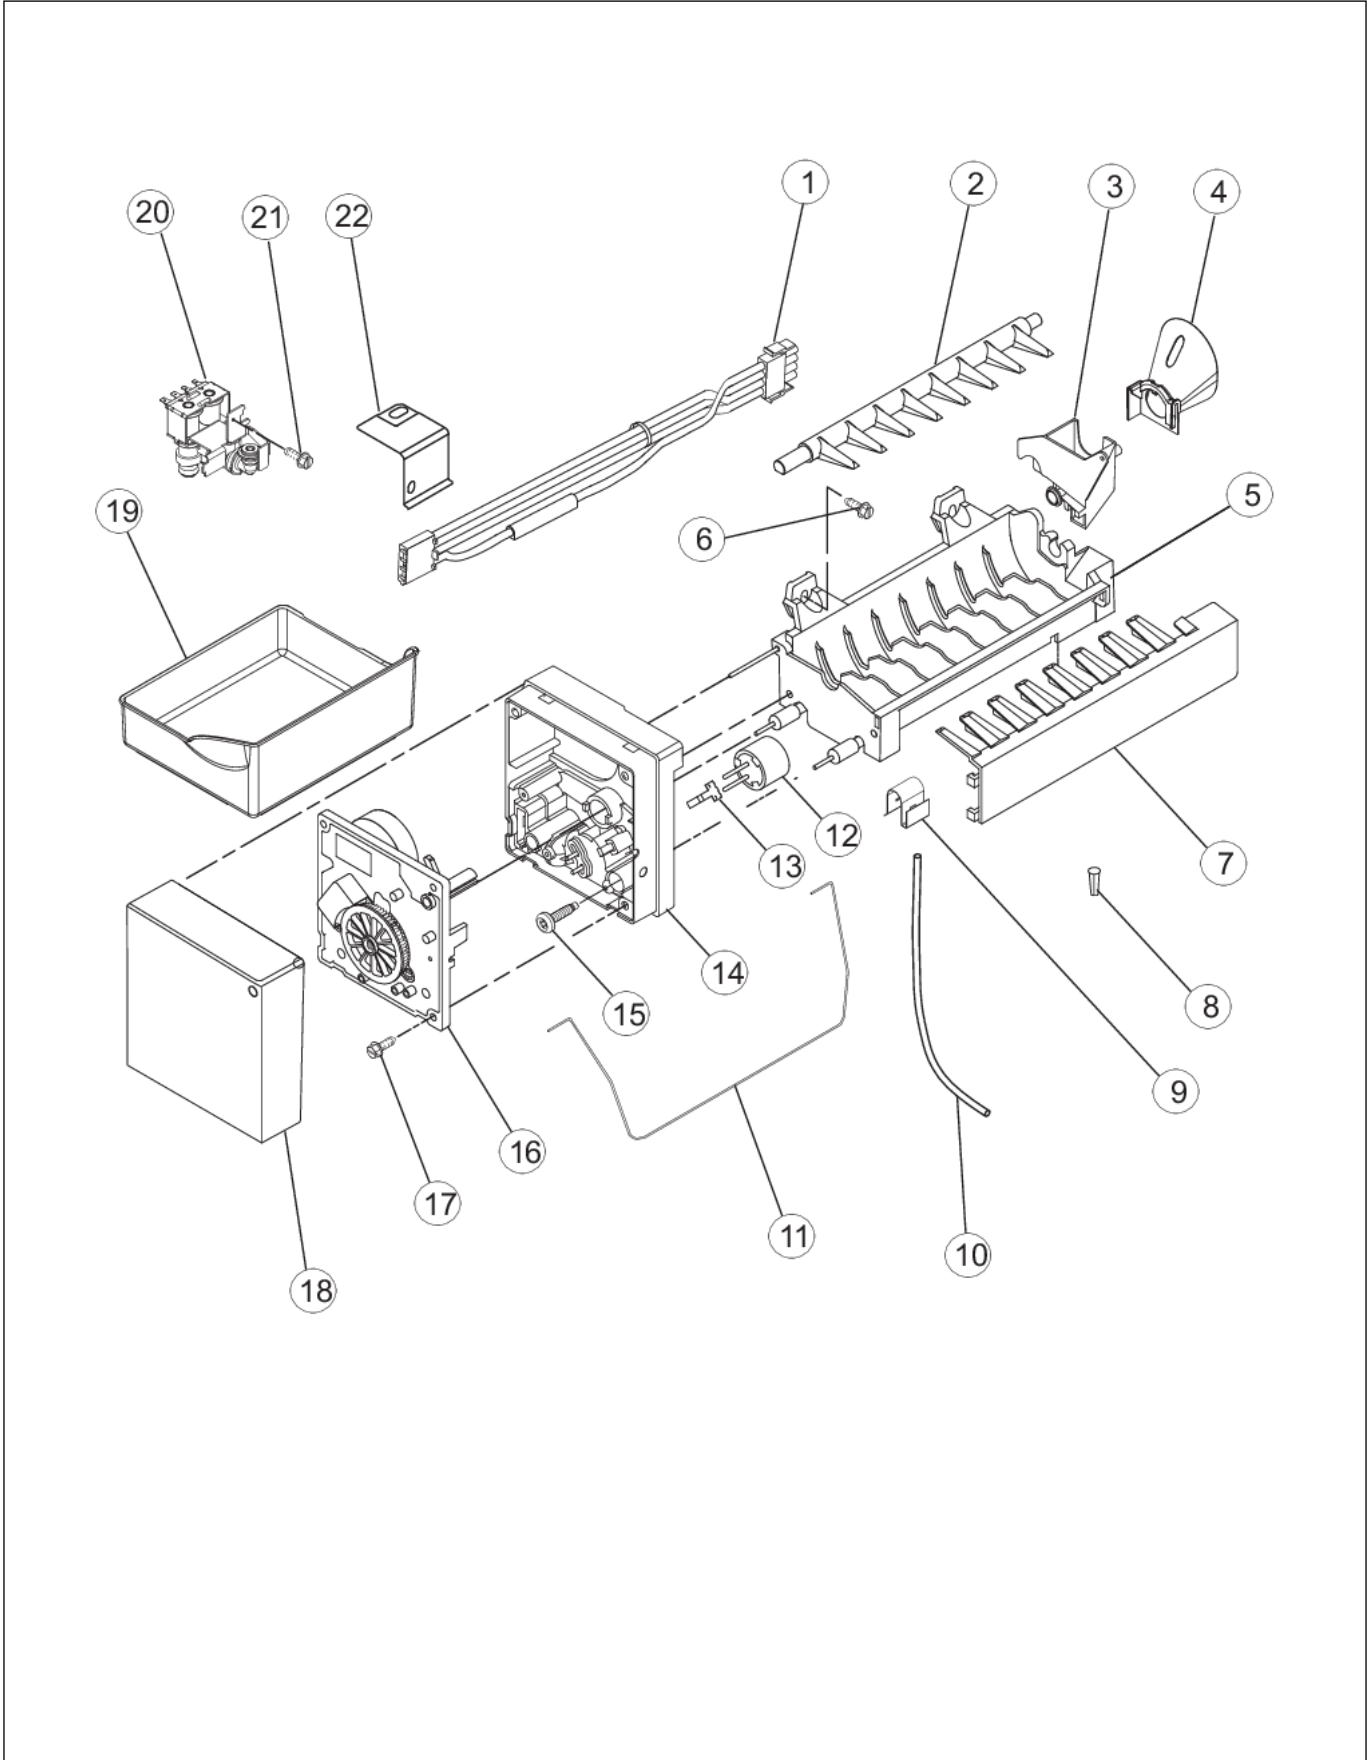

ICE MAKER

Item	Part No.	Name	Qty	Uom	NOTES
1	011589-000	HARNES, ICE MAKER	1	EA	
2	PS400199	ICE EJECTOR	1	EA	NO LONGER AVAILABLE, Not available online / Call for pricing and availability
3	011581-000	CUP. FILL	1	EA	
4	011594-000	FUNNEL, FILL TUBE - SUBS TO 021703-000	1	EA	
5	011580-000	MOLD & HEATER ASSEMBLY	1	EA	
6	011579-000	SCREW	3	EA	
7	PS400200	ICE STRIPPER	1	EA	NO LONGER AVAILABLE
8	PS400178	INSERT, TUBE	1	EA	
9	017065-000	CLIP	1	EA	
10	017057-000	GROMMET (W10137529)	1	EA	Not available online / Call for pricing and availability
11	PS400202	IM SHUTOFF ARM (67004028)	1	EA	
12	011586-000	THERMOSTAT	1	EA	
13	011585-000	RETAINER, THERMOSTAT	1	EA	
14	011584-000	SUPPORT, HOUSING	1	EA	
15	011587-000	SCREW	2	EA	
16	021830-000	MODULE ASSEMBLY	1	EA	
17	021577-000	SCREW	3	EA	
18	PS400198	COVER, ICE MAKER (67004710)	1	EA	NO LONGER AVAILABLE, Not available online / Call for pricing and availability
19	017060-000	PAN, ICE	1	EA	
20	PS400179	DUAL WATER VALVE (67006531)	1	EA	
21	017013-000	SCREW (67006662)	1	EA	
22	011577-000	BRACKET, ICE MAKER	1	EA	
NI	017061-000	ICEMAKER ASSY	1	EA