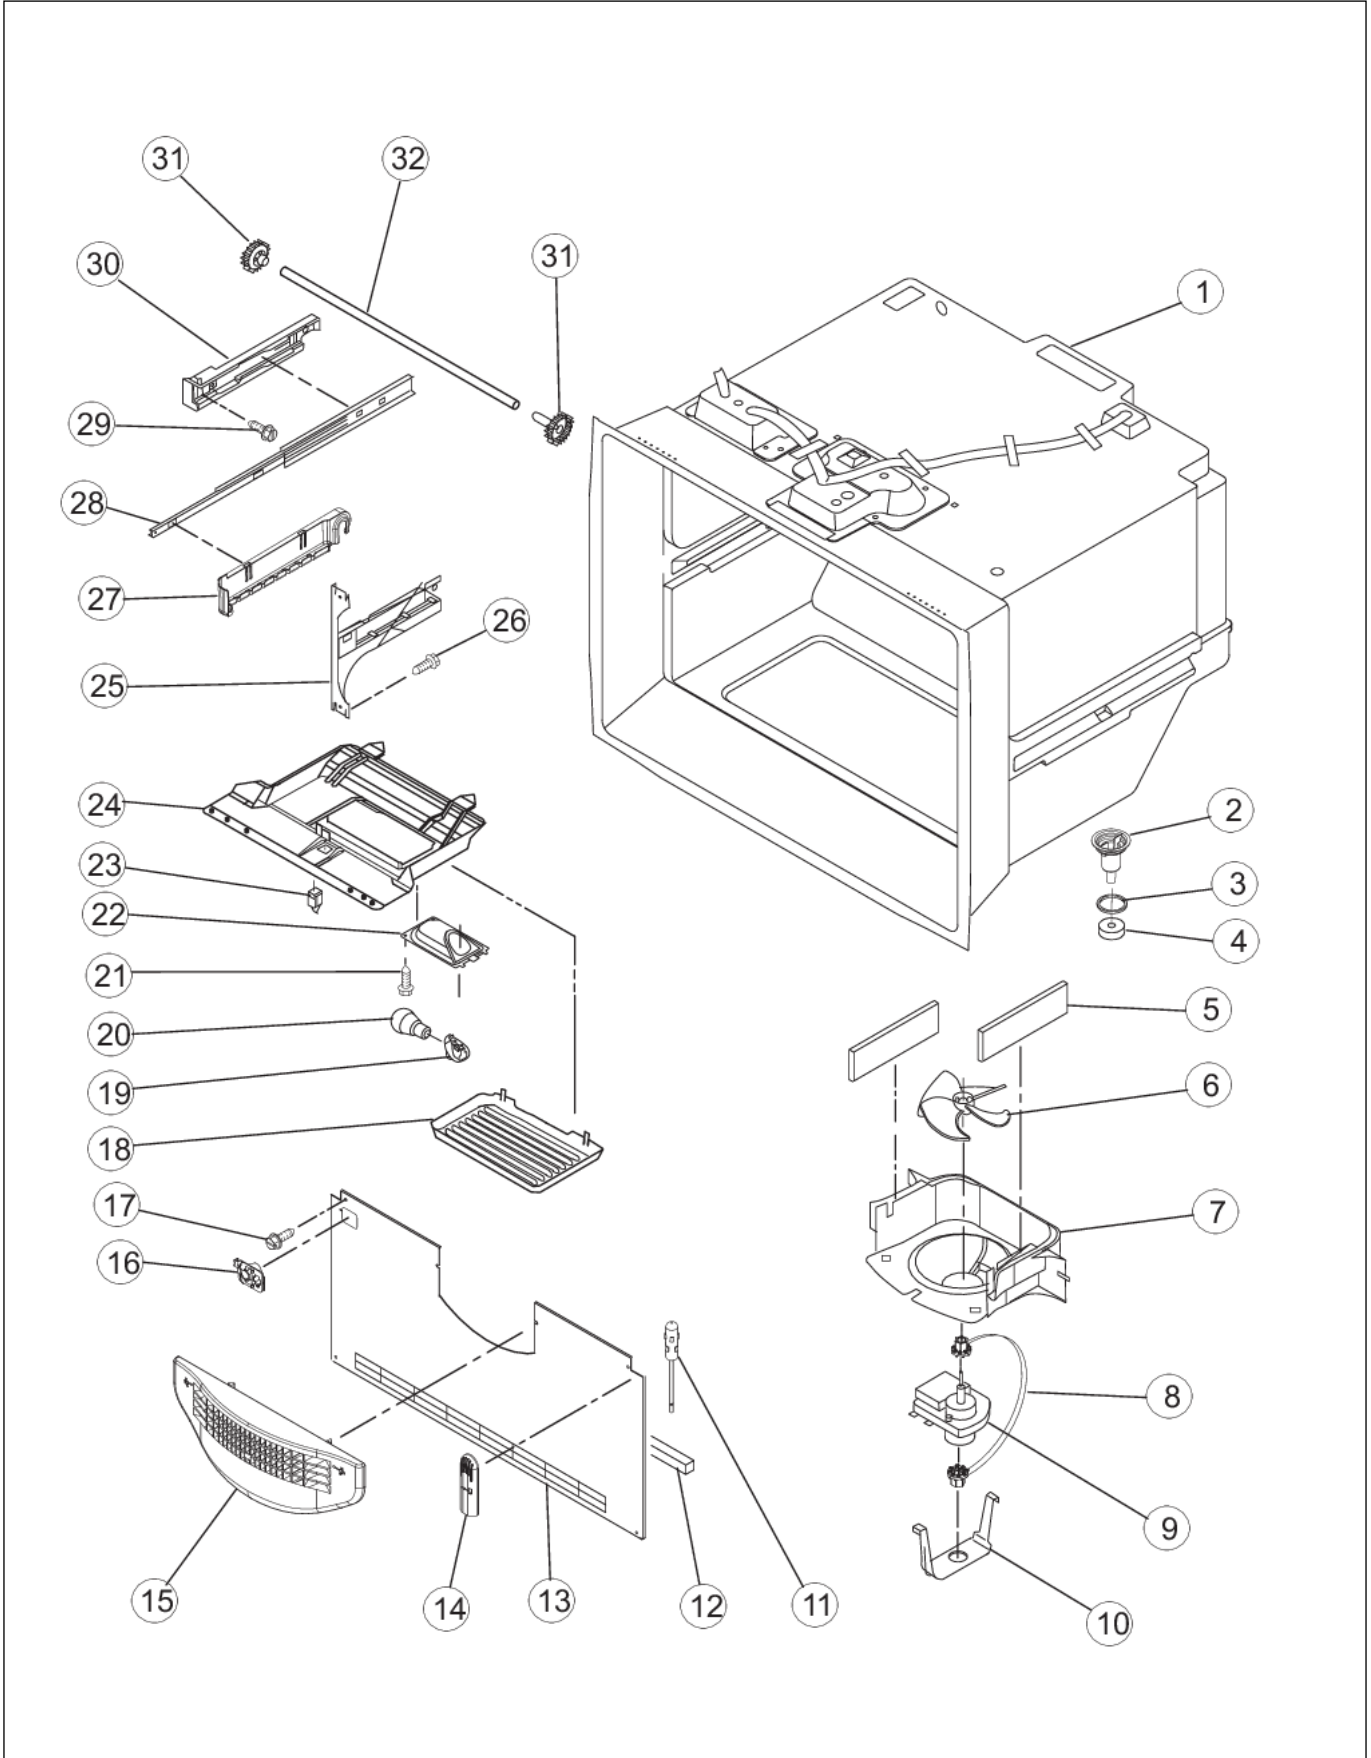

FREEZER LINER

Item	Part No.	Name	Qty	Uom	NOTES
1	NON-SEVICEABLE	LINER	1	EA	
2	PS400092	FUNNEL, DRAIN	1	EA	
3	PS400091	SEAL, O-RING	1	EA	
4	PS400090	GASKET, DRAIN TUBE	1	EA	
5	017011-000	GASKET, FOAM	1	EA	
6	PS400142	FAN, EVAPORATOR	1	EA	
7	011506-000	SHROUD, EVAP. FAN	1	EA	
8	017015-000	GROMMET	1	EA	
9	017012-000	MOTOR, EVAPORATOR - SUB TO 021740-000	1	EA	
10	PS400124	CLIP, EVAPORATOR	1	EA	Not available online / Call for pricing and availability
11	PS400063	THERMISTOR	1	EA	
12	021788-000	GASKET, FOAM	1	EA	
13	PS400125	COVER, EVAPORATOR (67005873)	1	EA	NO LONGER AVAILABLE, Not available online / Call for pricing and availability
14	PS400149	COVER, FREEZER THERMISTOR (67003924)	1	EA	NO LONGER AVAILABLE, Not available online / Call for pricing and availability
15	011505-000	GRILLE, FZ AIR	1	EA	
16	021704-000	GUIDE, FILL TUBE	1	EA	
17	PS400129	SCREW, SMALL (67006425)	4	EA	
18	PS400058	COVER, FREEZER LIGHT (67003905)	1	EA	NO LONGER AVAILABLE
19	PS400053	LIGHT SOCKET (12570701)	1	EA	
20	017014-000	LIGHT	1	EA	Not available online / Call for pricing and availability
21	PS400062	SCREW, HOUSING (67006530)	1	EA	NO LONGER AVAILABLE, Not available online / Call for pricing and availability
22	021759-000	HOUSING, LIGHT	1	EA