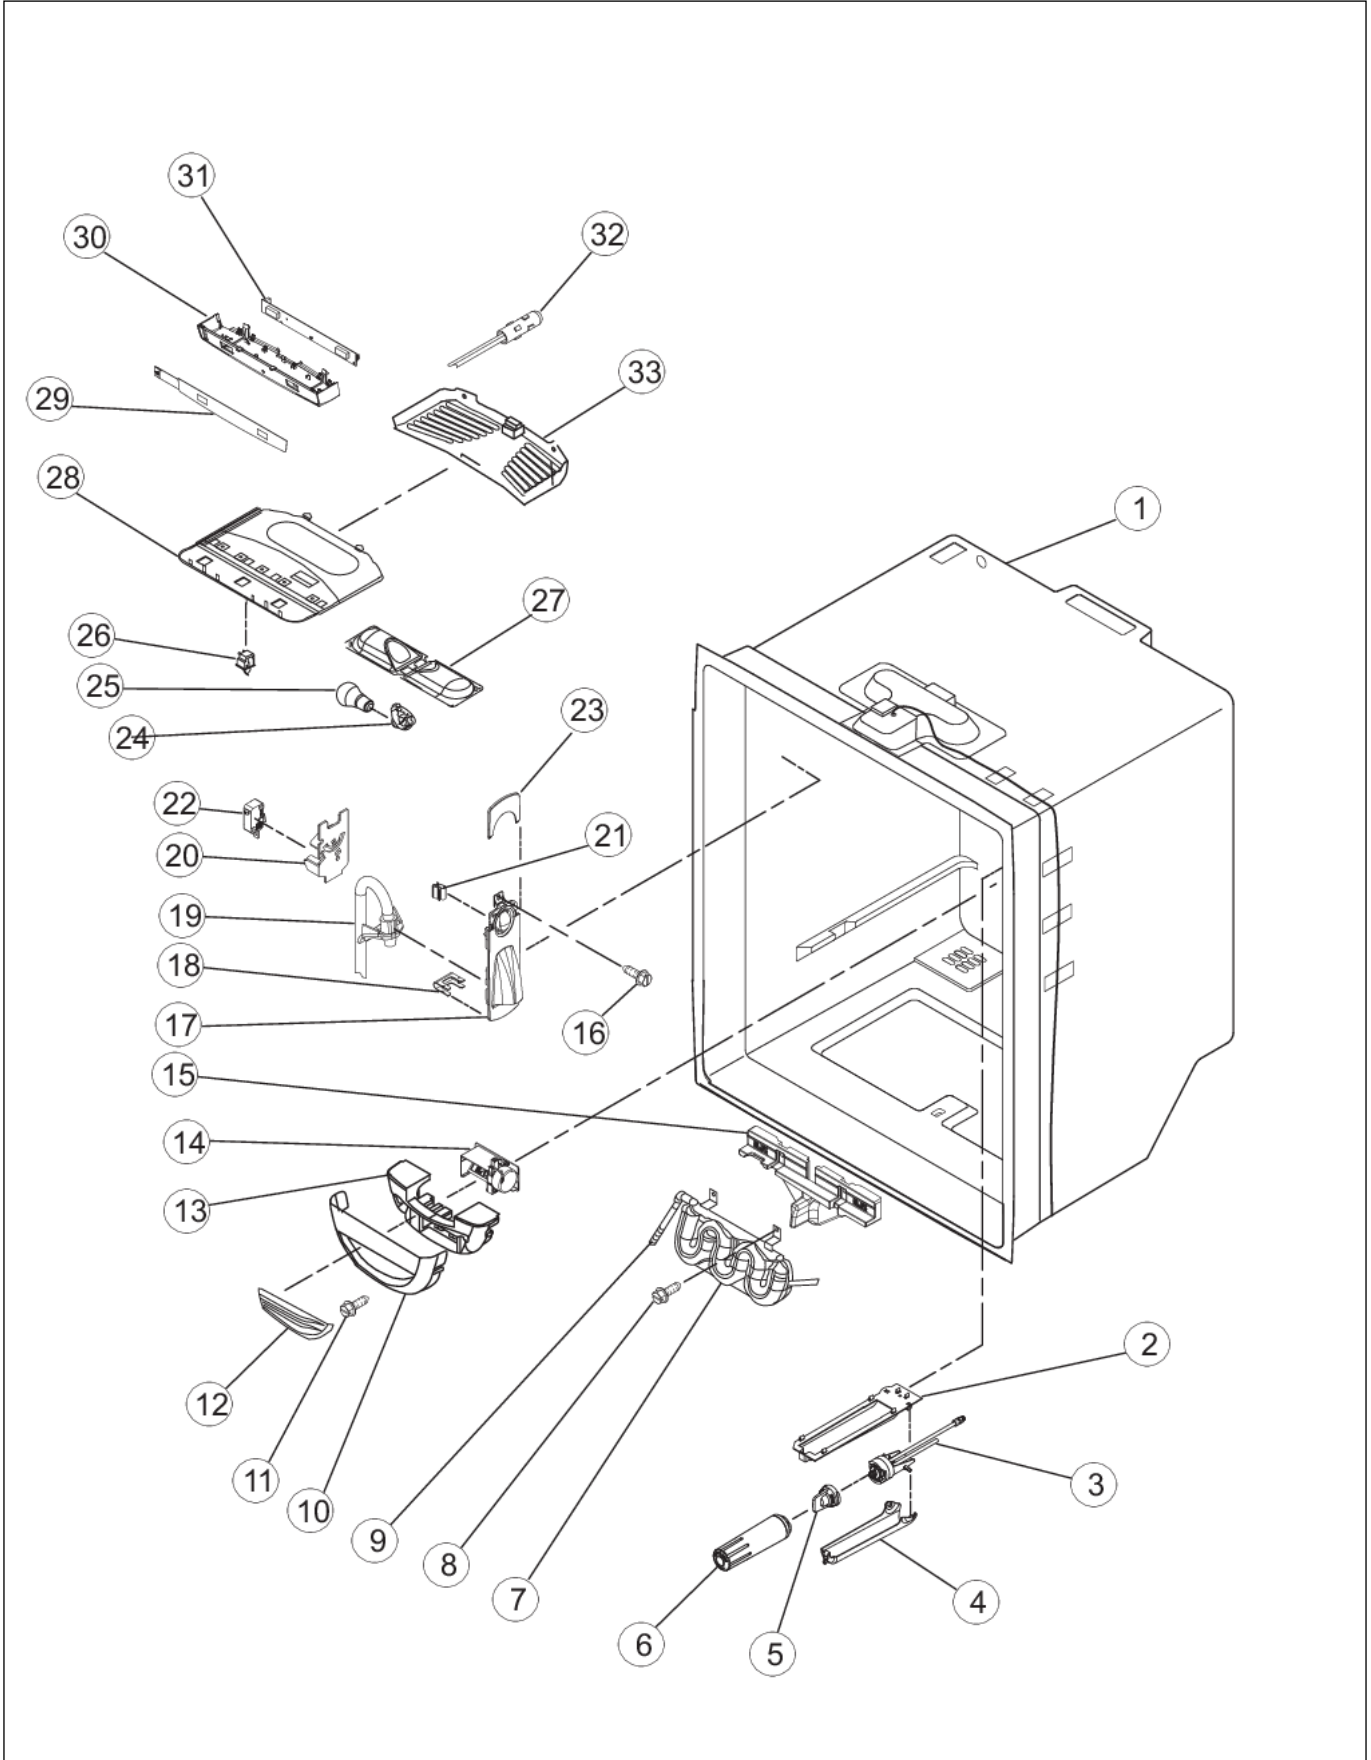

REF LINER

Item	Part No.	Name	Qty	Uom	NOTES
1	NON-SEVICEABLE	LINER	1	EA	
2	PS400029	FILTER BACKING PLATE (67001668)	1	EA	
3	PS400030	WATER FILTER HEAD (W/TUBING) (67006524)	1	EA	
4	PS400031	COVER, FILTER	1	EA	
5	PS400041	BYPASS PLUG (12664501)	1	EA	
6	SALES ITEM	FILTER, WATER	1	EA	
7	PS400039	WATER TANK (W10153959)	1	EA	
8	PS400078	SCREW, END CAP (67006415)	2	EA	
9	PS400040	UNION (5/16 X 5/16)	1	EA	
10	021694-000	COVER, DAMPER	1	EA	
11	017024-000	SCREW (67006302)	1	EA	
12	021695-000	INSERT, DAMPER COVER	1	EA	
13	017025-000	INSULATION	1	EA	
14	017026-000	CONTROL, DAMPER	1	EA	
15	017029-000	INSULATION, WATER TANK	1	EA	
16	017027-000	FACADE, DISPENSER	1	EA	
17	PS400129	SCREW, SMALL (67006425)	1	EA	
18	PS400037	WATER LINE CLIP (67002816)	1	EA	
19	021776-000	GUIDE, WATERLINE	1	EA	
20	PS400032	FACADE CLIP (B8390302)	2	EA	
21	017028-000	PLATE, SWITCH	1	EA	
22	PS400035	SWITCH, LIMIT	1	EA	
23	PS400038	TOP, FACADE DISPENSER (67006733)	1	EA	
24	PS400053	LIGHT SOCKET (12570701)	2	EA	
25	017014-000	LIGHT	1	EA	Not available online / Call for pricing and availability
26	PS400052	LIGHT HOUSING (67003901)	1	EA	NO LONGER AVAILABLE, Not available online / Call for pricing and availability
27	PS400044	LIGHT SWITCH (C3680310)	2	EA