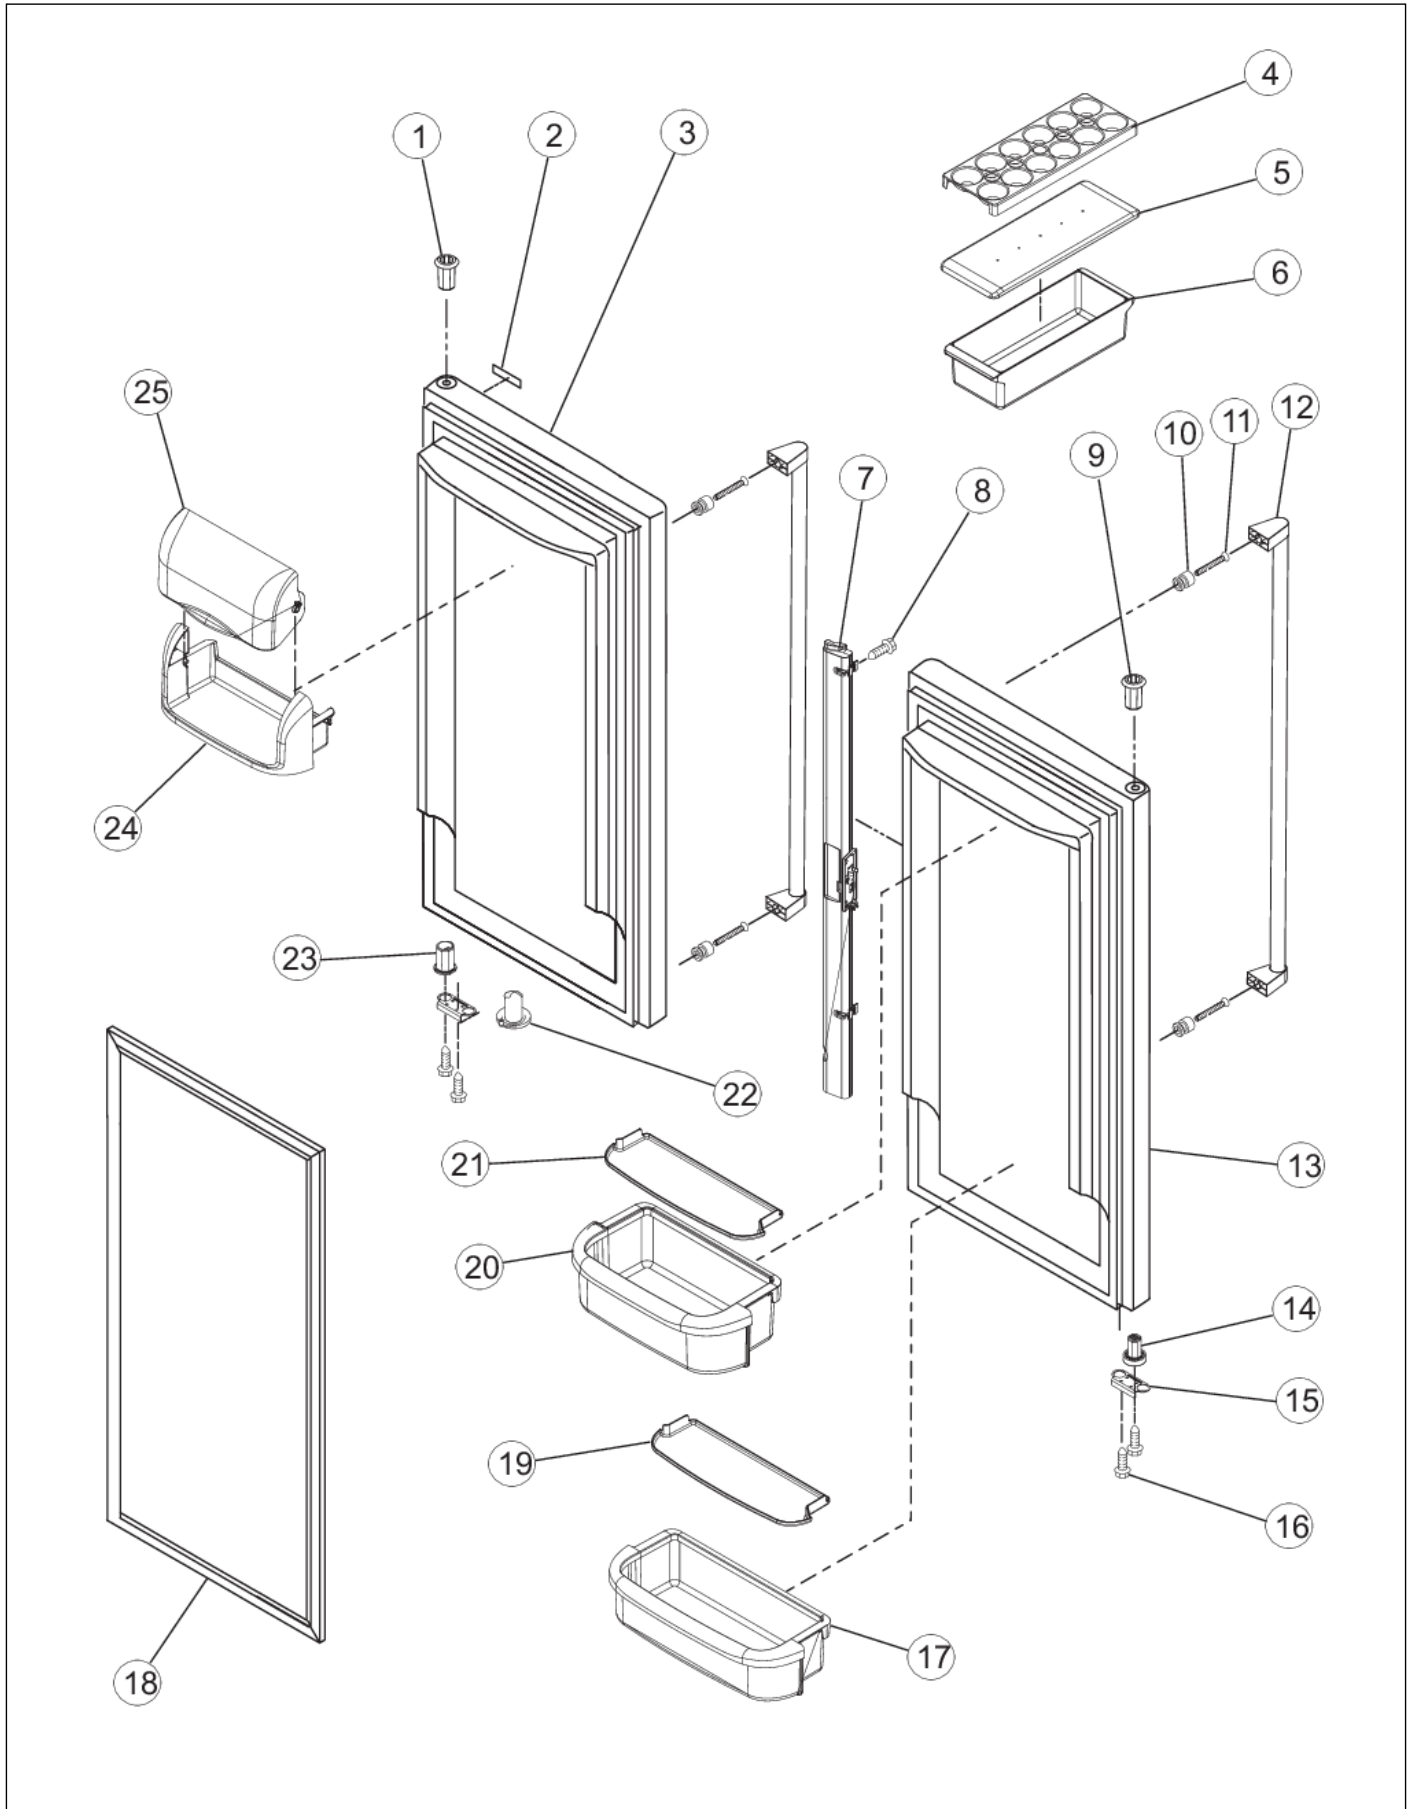

REF DOOR

Item	Part No.	Name	Qty	Uom	NOTES
1	017100-000	BUSHING, DOOR - UPPER RIGHT (APOLLO GREY)	1	EA	
2	021569-000	NAMEPLATE (CONTACT VIKING)	1	EA	
3	017162-000	TRAY, EGG	1	EA	
4	017098-000	LID, UTILITY	1	EA	NO LONGER AVAILABLE, Not available online / Call for pricing and availability
5	017097-000	BIN, UTILITY	1	EA	NO LONGER AVAILABLE, Not available online / Call for pricing and availability
6	017156-000	REF. DOOR, RH, SS	1	EA	
7	017059-000	FZ, DOOR HANDLE	1	EA	
8	011605-000	SCREW, MOUNT	4	EA	
9	PS400213	MOUNT, HANDLE 67006109	4	EA	
10	017103-000	CLOSURE, DOOR (APOLLO GREY)	1	EA	
11	017158-000	BUSHING, DOOR (BOTTOM RIGHT)	1	EA	Not available online / Call for pricing and availability
12	017023-000	STOP, DOOR (APOLLO GREY)	1	EA	
13	PS400013	SCREW, DOOR STOP (67006287)	4	EA	NO LONGER AVAILABLE
14	PS400017	DAIRY TRAY (67001279)	1	EA	
15	PS400018	DAIRY DOOR (67006727)	1	EA	
16	PS400231	REFRIGERATOR DOOR SHELF - GALLON (INC. GRIPPER) (67006788)	1	EA	
17	017157-000	GASKET, DOOR (APOLLO GREY)	2	EA	
18	PS400232	GRIPPER, GALLON DOOR SHELF (67006789)	1	EA	
19	021862-000	MULLION, DOOR, APOLLO GREY	1	EA	
20	017095-000	BUCKET, MEDIUM (W/GRIPPER)	3	EA	Not available online / Call for pricing and availability
21	PS400026	GRIPPER, MEDIUM (67006731)	1	EA	NO LONGER AVAILABLE