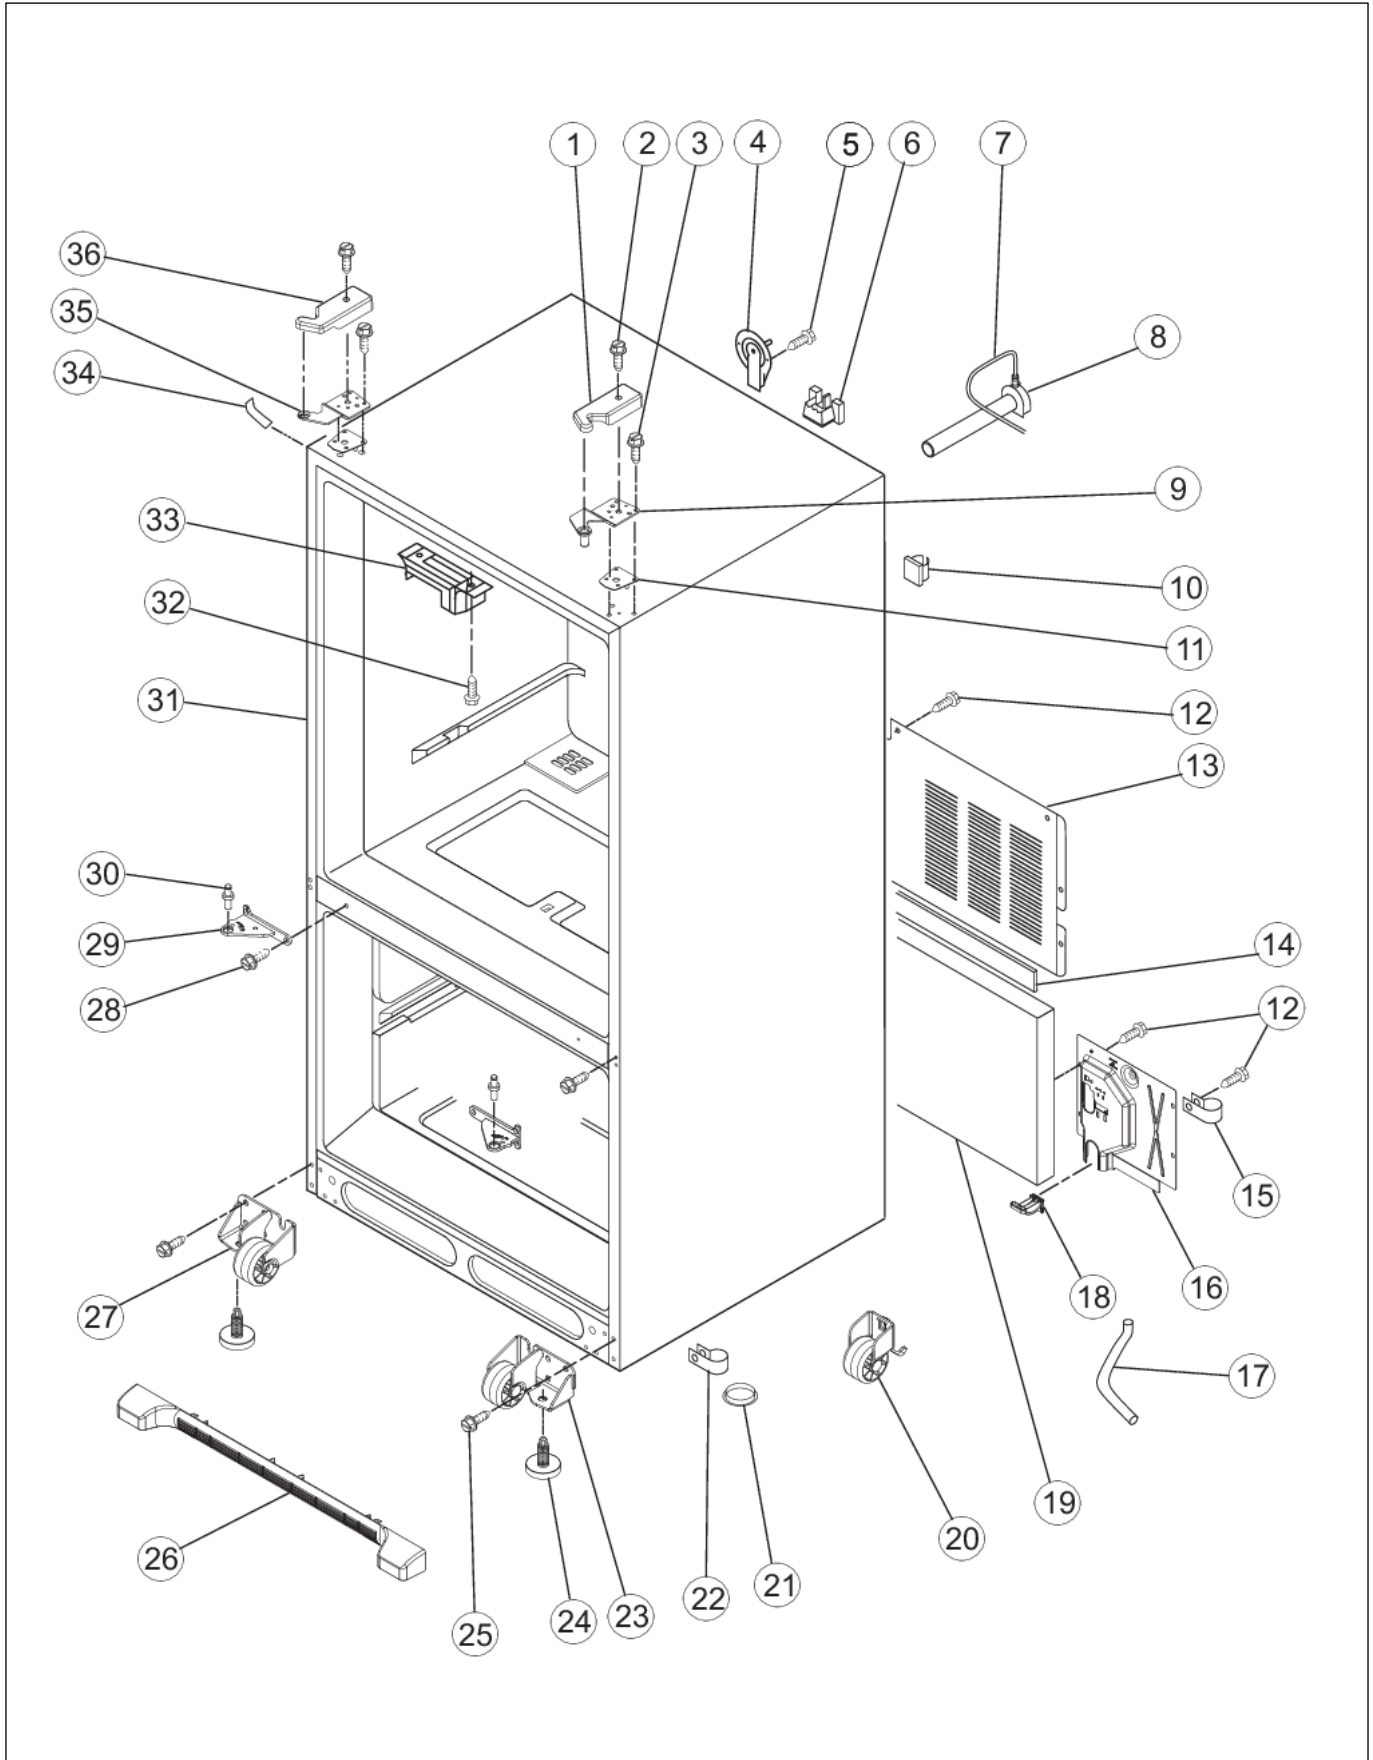

VCFF136SS10

CABINET	1
FREEZER DOOR	2
FREEZER LINER	3
ICE MAKER	4
REF DOOR	5
REF LINER	6
SHELVES	7
UNIT PART 1	8
UNIT PART 2	9
Appendix A:Pages Index	A
Appendix B:Parts Index	B

CABINET

Item	Part No.	Name	Qty	Uom	NOTES
1	017000-000	COVER, RIGHT HINGE (APOLLO GREY)	1	EA	
2	PS400015	SCREW, TOP HINGE COVER (67006521)	1	EA	
3	PS400010	GEAR (LH & RH)	6	EA	
4	PS400183	COVER, WATER LINE (67003331)	1	EA	NO LONGER AVAILABLE, Not available online / Call for pricing and availability
5	PS400013	SCREW, DOOR STOP (67006287)	1	EA	NO LONGER AVAILABLE
6	017003-000	BLOCK, FILTER	1	EA	
7	PS400181	CLIP, SPEED (M0114003)	1	EA	
8	PS400185	ELBOW, FILL TUBE	1	EA	
9	PS400006	HINGE, TOP RIGHT	1	EA	
10	PS400180	CLIP	2	EA	
11	PS400221	SHIM, HINGE	1	EA	
12	PS400129	SCREW, SMALL (67006425)	10	EA	
13	017010-000	COVER, UNIT	1	EA	
14	PS400175	GASKET	1	EA	NO LONGER AVAILABLE, Not available online / Call for pricing and availability
15	PS400182	CLAMP, TUBE	1	EA	NO LONGER AVAILABLE
16	017008-000	COVER, WATER VALVE	1	EA	
17	011495-000	TUBE, DRAIN	1	EA	
18	PS400187	DUAL TUBE SWEEP (67004101)	1	EA	NO LONGER AVAILABLE, Not available online / Call for pricing and availability
19	PS400186	ACOUSTIC FIBER (67003796)	1	EA	NO LONGER AVAILABLE
20	011559-000	ROLLER	1	EA	
21	PS400097	PLUG, BUTTON	1	EA	
22	011492-000	CLIP, DRAIN TUBE	1	EA	
23	017006-000	ROLLER ASSY., FRONT RIGHT	1	EA	
24	011488-000	BRAKE, FOOT	2	EA	