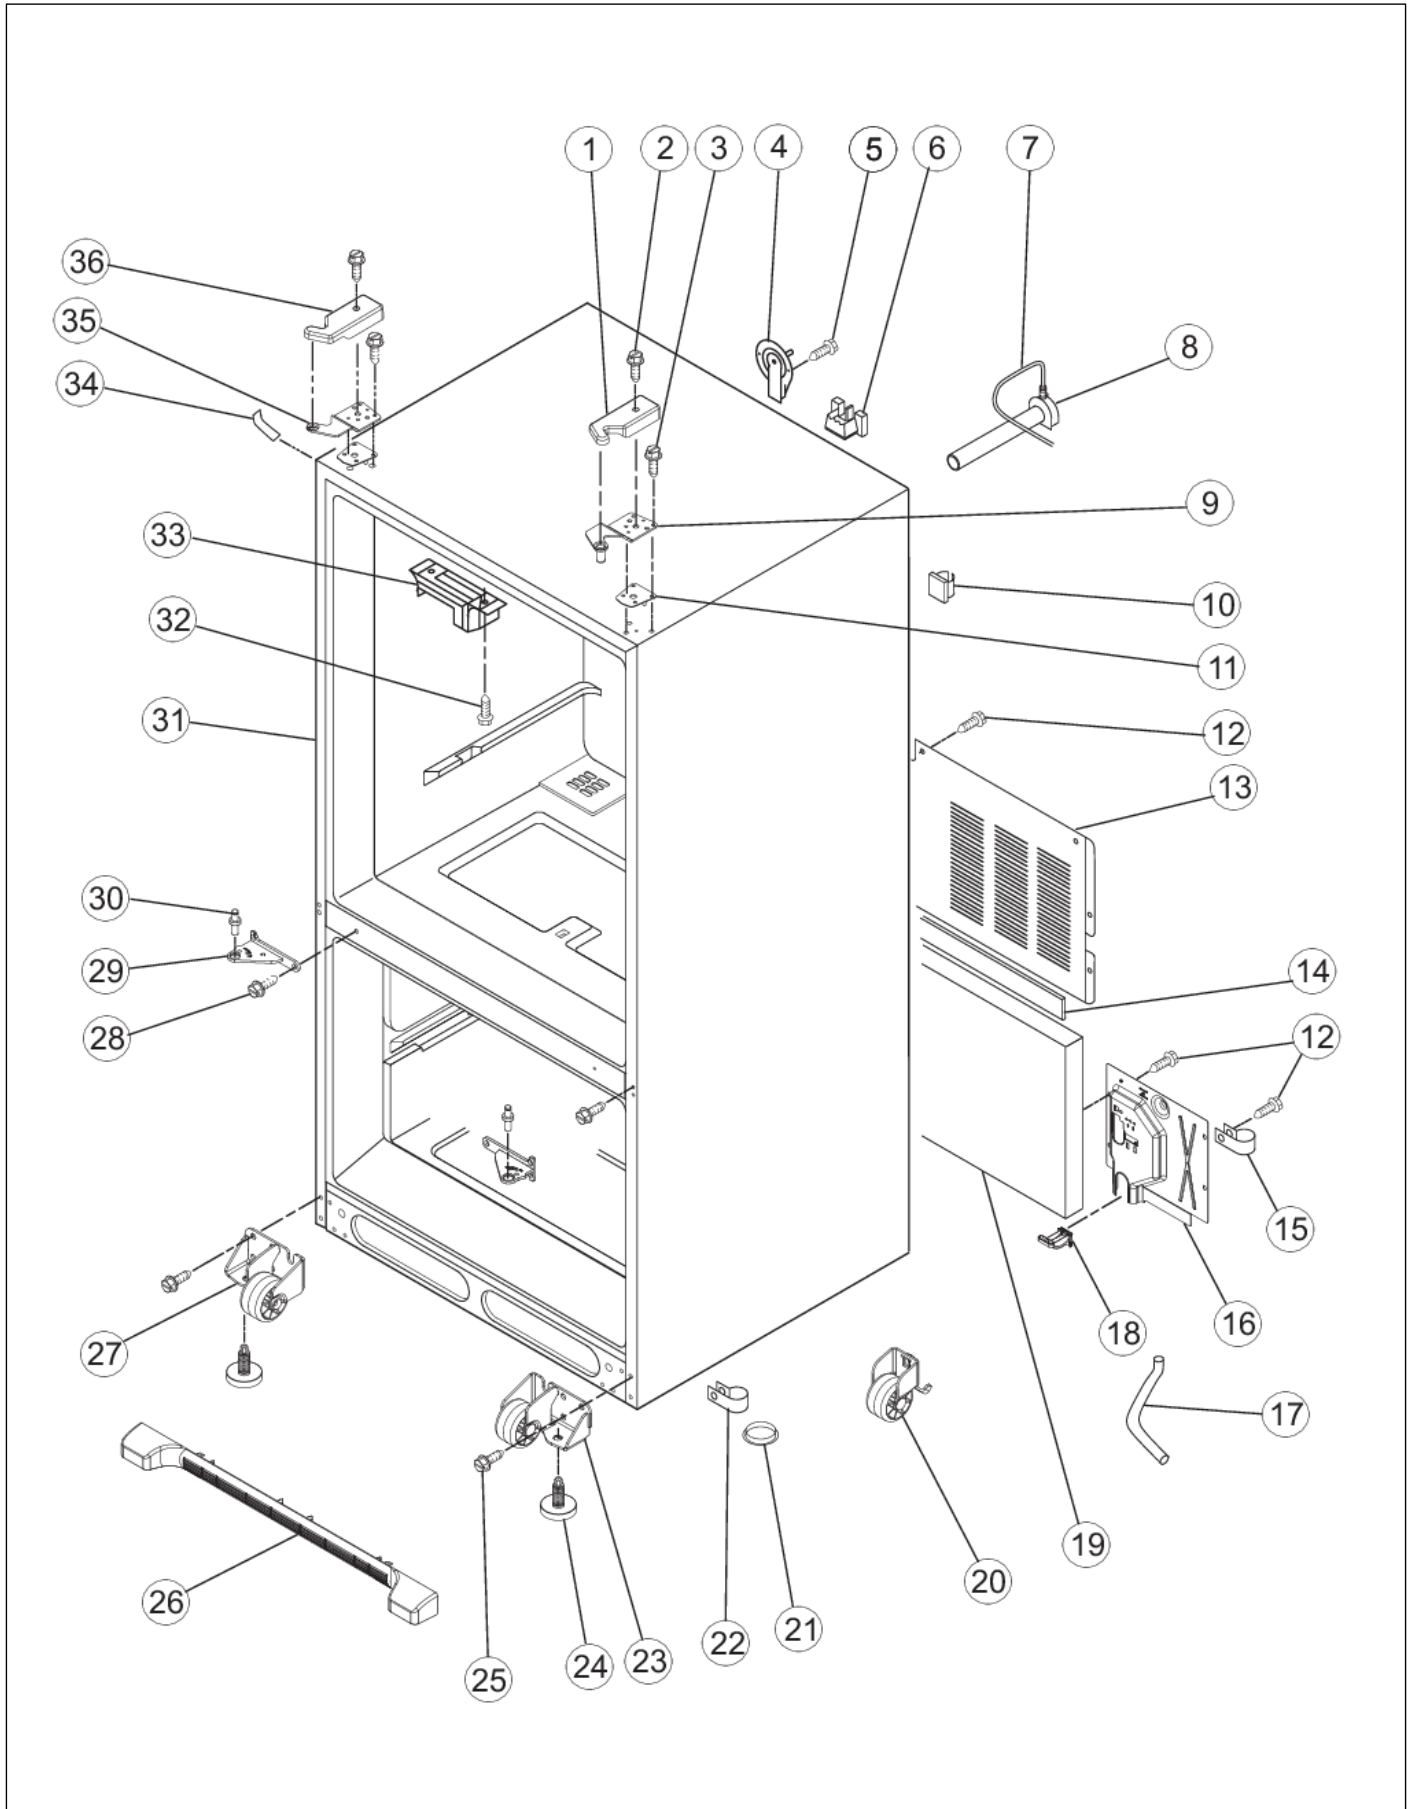

VCFF136SS10

CABINET	1
FREEZER DOOR	2
FREEZER LINER	3
ICE MAKER	4
REF DOOR	5
REF LINER	6
SHELVES	7
UNIT PART 1	8
UNIT PART 2	9
Appendix A:Pages Index	A
Appendix B:Parts Index	B

CABINET

Item	Part No.	Name	Qty	Uom	NOTES
1	017000-000	COVER, RIGHT HINGE (APOLLO GREY)	1	EA	
2	PS400015	SCREW, TOP HINGE COVER (67006521)	1	EA	
3	PS400010	GEAR (LH & RH)	6	EA	
4	PS400183	COVER, WATER LINE (67003331)	1	EA	NO LONGER AVAILABLE, Not available online / Call for pricing and availability
5	PS400013	SCREW, DOOR STOP (67006287)	1	EA	NO LONGER AVAILABLE
6	017003-000	BLOCK, FILTER	1	EA	
7	PS400181	CLIP, SPEED (M0114003)	1	EA	
8	PS400185	ELBOW, FILL TUBE	1	EA	
9	PS400006	HINGE, TOP RIGHT	1	EA	
10	PS400180	CLIP	2	EA	
11	PS400221	SHIM, HINGE	1	EA	
12	PS400129	SCREW, SMALL (67006425)	10	EA	
13	017010-000	COVER, UNIT	1	EA	
14	PS400175	GASKET	1	EA	NO LONGER AVAILABLE, Not available online / Call for pricing and availability
15	PS400182	CLAMP, TUBE	1	EA	NO LONGER AVAILABLE
16	017008-000	COVER, WATER VALVE	1	EA	
17	011495-000	TUBE, DRAIN	1	EA	
18	PS400187	DUAL TUBE SWEEP (67004101)	1	EA	NO LONGER AVAILABLE, Not available online / Call for pricing and availability
19	PS400186	ACOUSTIC FIBER (67003796)	1	EA	NO LONGER AVAILABLE
20	011559-000	ROLLER	1	EA	
21	PS400097	PLUG, BUTTON	1	EA	
22	011492-000	CLIP, DRAIN TUBE	1	EA	
23	017006-000	ROLLER ASSY., FRONT RIGHT	1	EA	
24	011488-000	BRAKE, FOOT	2	EA	