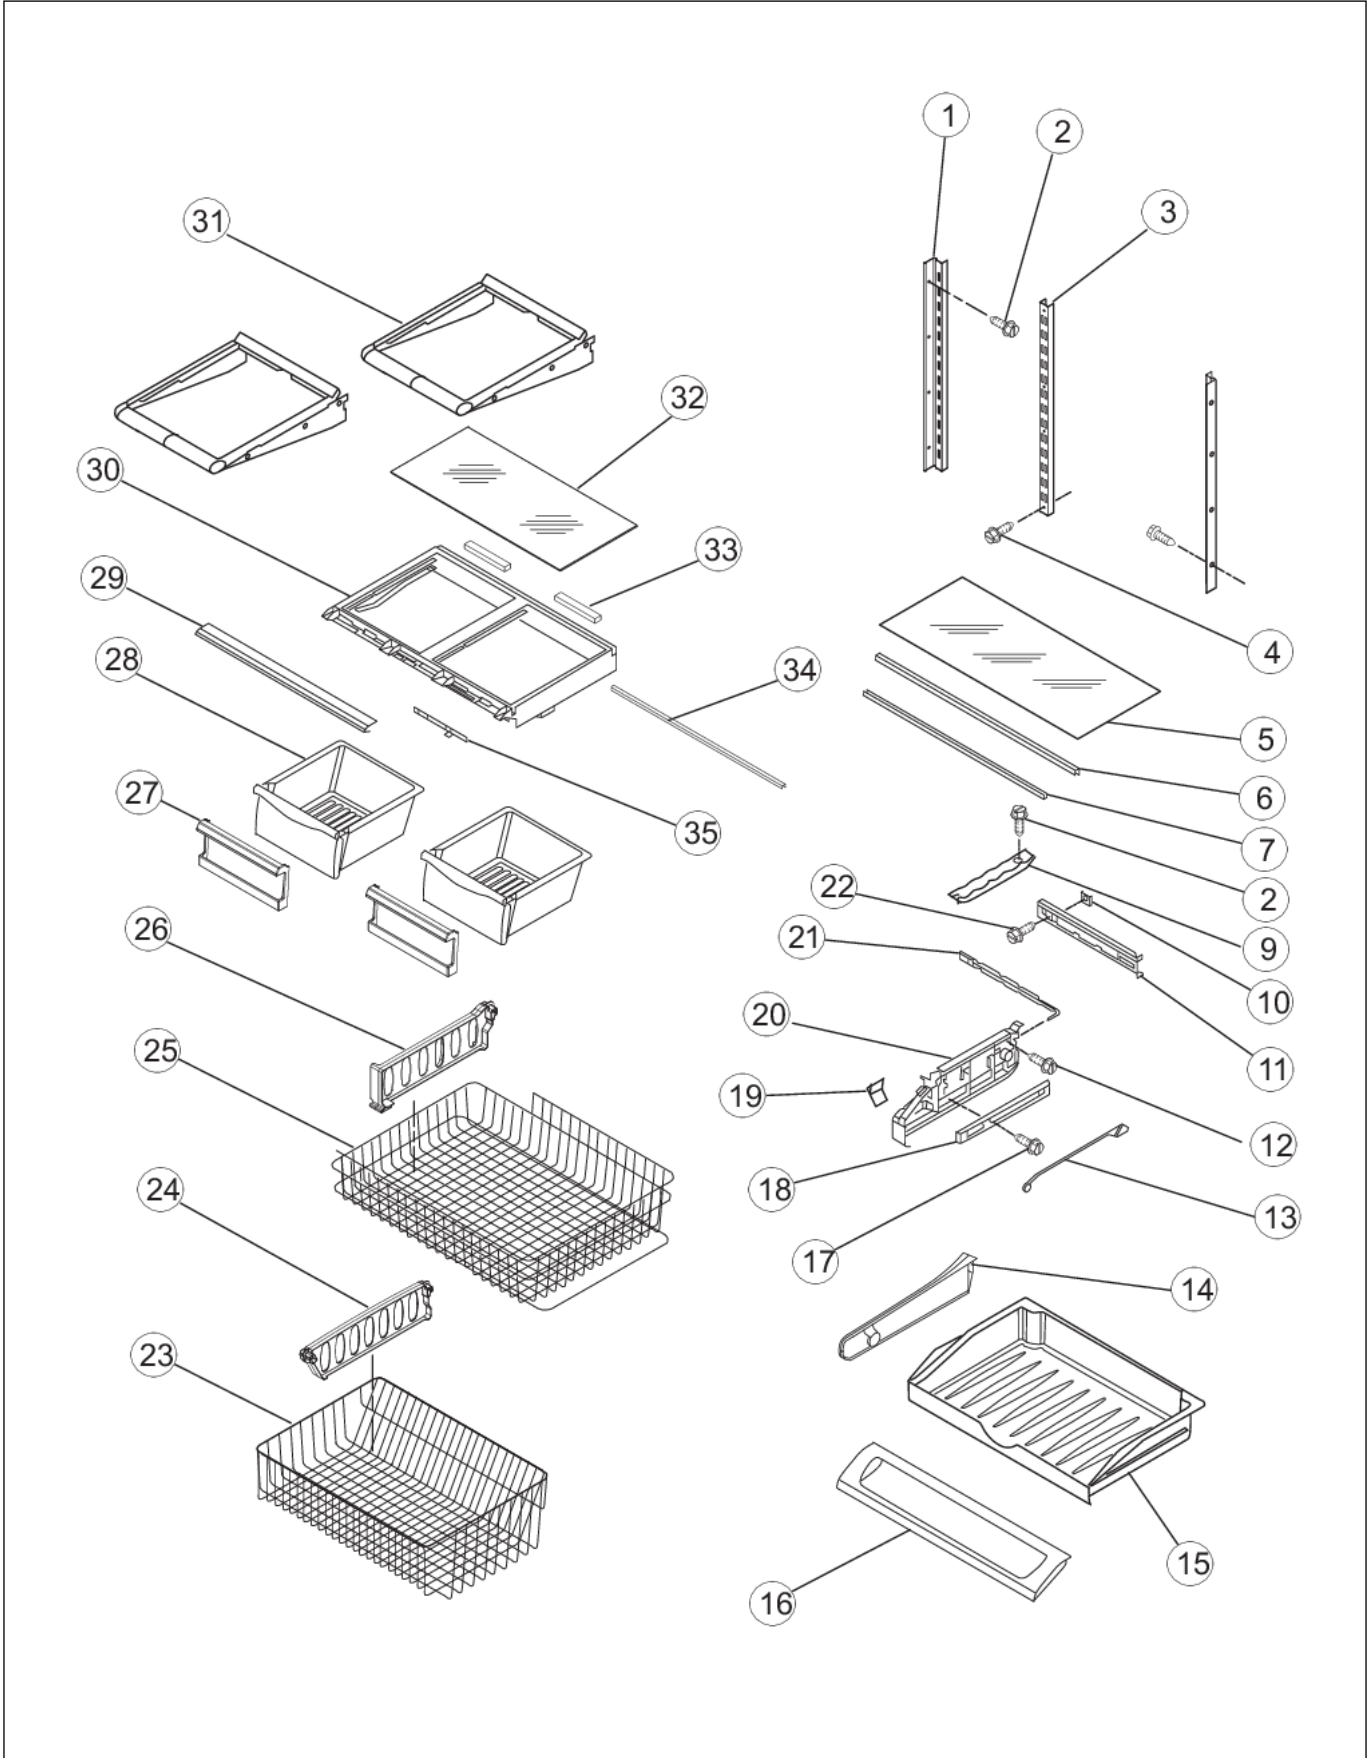

SHELVES

Item	Part No.	Name	Qty	Uom	NOTES
1	PS400105	RAIL, SHELF SUPPORT - RH / LH (67002489)	2	EA	
2	PS400129	SCREW, SMALL (67006425)	6	EA	
3	PS400104	RAIL, SHELF SUPPORT - CENTER (67001073)	1	EA	NO LONGER AVAILABLE
4	017090-000	SCREW	2	EA	
5	PS400074	GLASS, PANTRY (67002332)	1	EA	
6	PS400075	EXTRUSION, GLASS SUPPORT (67006010)	2	EA	
7	017110-000	BRACE, PANTRY	2	EA	
9	PS400080	TRACK, DELI DRAWER (67001719)	1	EA	NO LONGER AVAILABLE
10	017083-000	GASKET, PANTRY	1	EA	
11	PS400081	CONTROL HOUSING (67005625) - SUBS TO 021677-000	1	EA	
12	PS400078	SCREW, END CAP (67006415)	4	EA	
13	021675-000	ROD, TEMP CONTROL	1	EA	
14	017082-000	DIVIDER, PANTRY DRAWER	1	EA	
15	PS400087	DRAWER, PANTRY (67003530)	1	EA	
16	PS400088	LID, PANTRY (67006736)	1	EA	
17	PS400013	SCREW, DOOR STOP (67006287)	4	EA	NO LONGER AVAILABLE
18	011574-000	GLIDE, PANTRY	2	EA	
19	PS400085	KNOB, TEMP CONTROL (67003791)	1	EA	Not available online / Call for pricing and availability
20	PS400076	END CAP, LH PANTRY	1	EA	
20	PS400077	END CAP, RH PANTRY	1	EA	
21	PS400083	TEMP CONTROL SLIDE (67003793)	4	EA	
22	PS400129	SCREW, SMALL (67006425)	1	EA	
23	017125-000	BASKET, FREEZER (LOWER)	1	EA	Not available online / Call for pricing and availability
24	017126-000	DIVIDER, LOWER BASKET	1	EA	
25	017154-000	BASKET, FREEZER (UPPER)	1	EA	
26	017127-000	DIVIDER, UPPER BASKET	1	EA