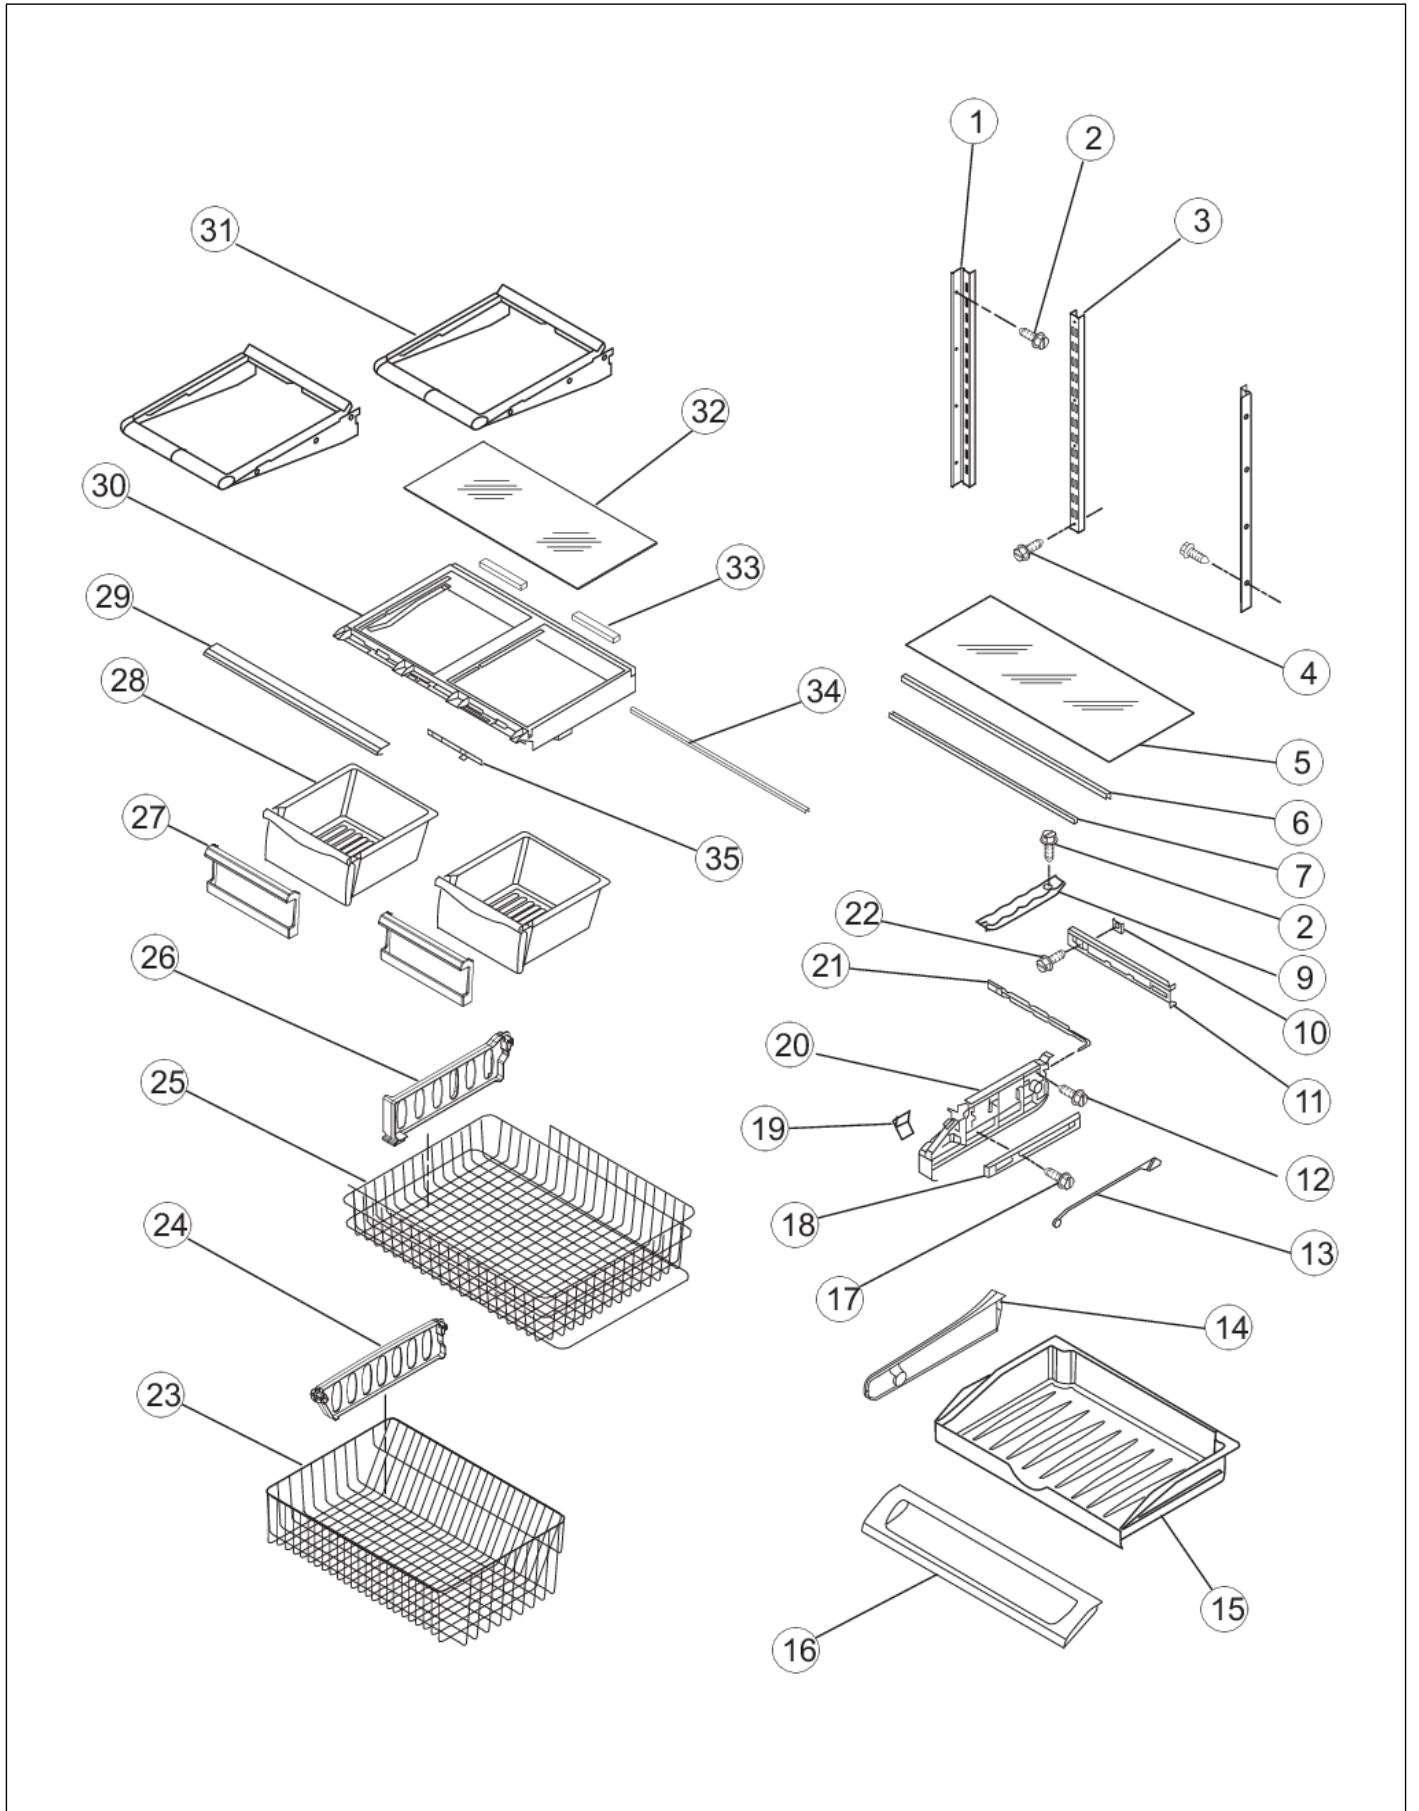

Item	Part No.	Name	Qty	Uom	NOTES
27	PS400069	FRONT, CRISPER PAN (67005926) - SUBS TO 021778-000	1	EA	
28	PS400071	CRISPER PAN (67002659)	2	EA	
29	PS400072	EXTRUSION, CRISPER FRONT (W10231489) - SUB TO 021832-000	1	EA	
30	PS400068	FRAME, CRISPER (67006185)	1	EA	
31	017076-000	GLIDE, PANTRY DRAWER	4	EA	
32	PS400067	GLASS, CRISPER (67006655)	1	EA	
33	011573-000	GASKET	1	EA	
34	PS400073	BRACE, CRISPER	1	EA	
35	017089-000	SLIDE, HUMIDITY CONTROL	1	EA