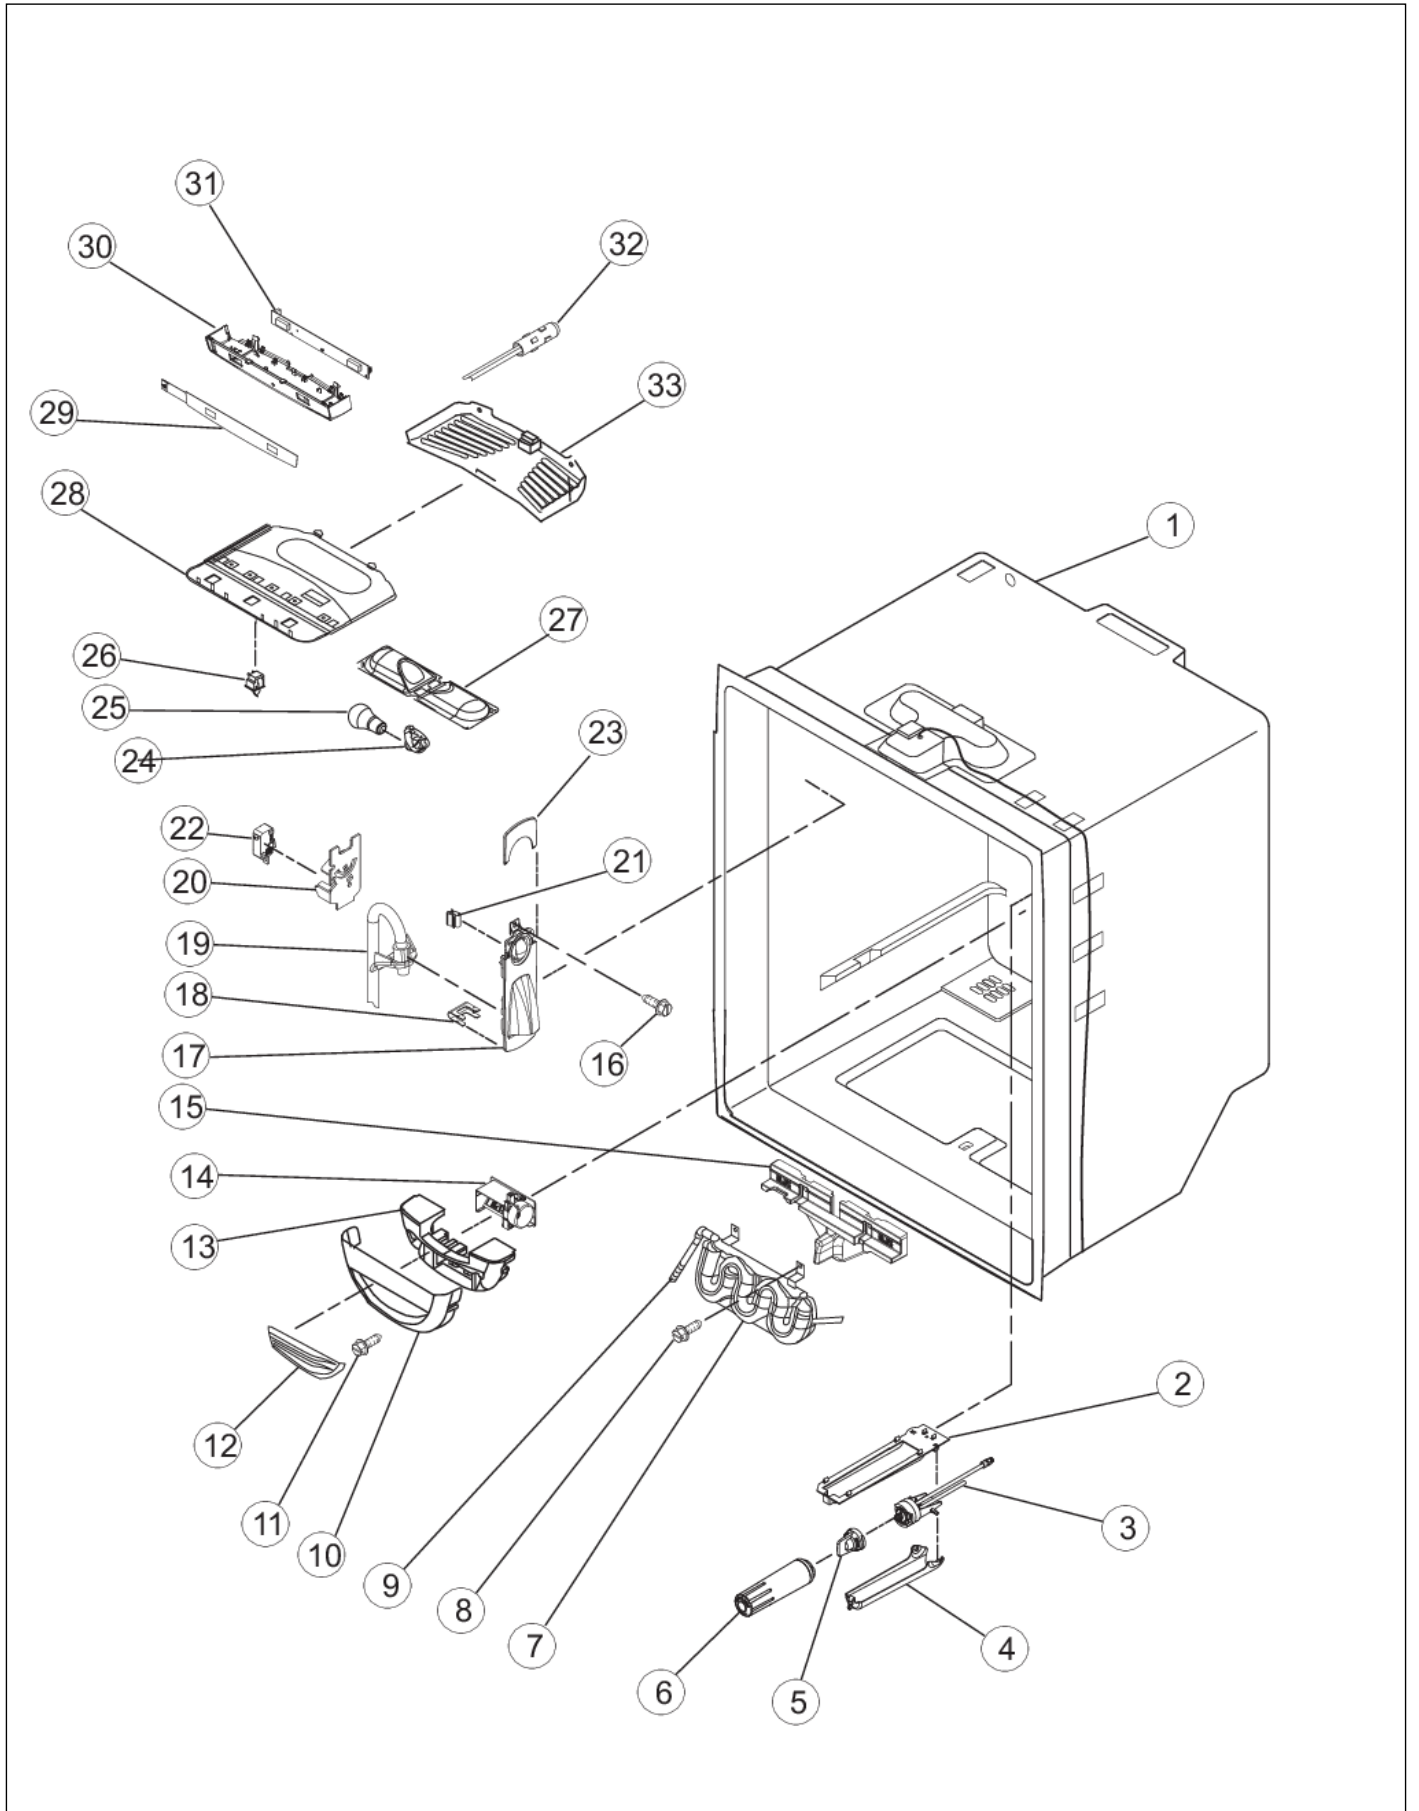

Item	Part No.	Name	Qty	Uom	NOTES
28	PS400234	LIGHT MODULE (67004078) VCFF/DDFF	1	EA	NO LONGER AVAILABLE
29	017020-000	KEYBOARD	1	EA	
30	017021-000	MODULE, CONTROL	1	EA	Not available online / Call for pricing and availability
31	021881-000	CONTROL BOARD	1	EA	
32	PS400063	THERMISTOR	1	EA	
33	PS400046	COVER, REFRIGERATOR LIGHT (67003897)	1	EA	NO LONGER AVAILABLE