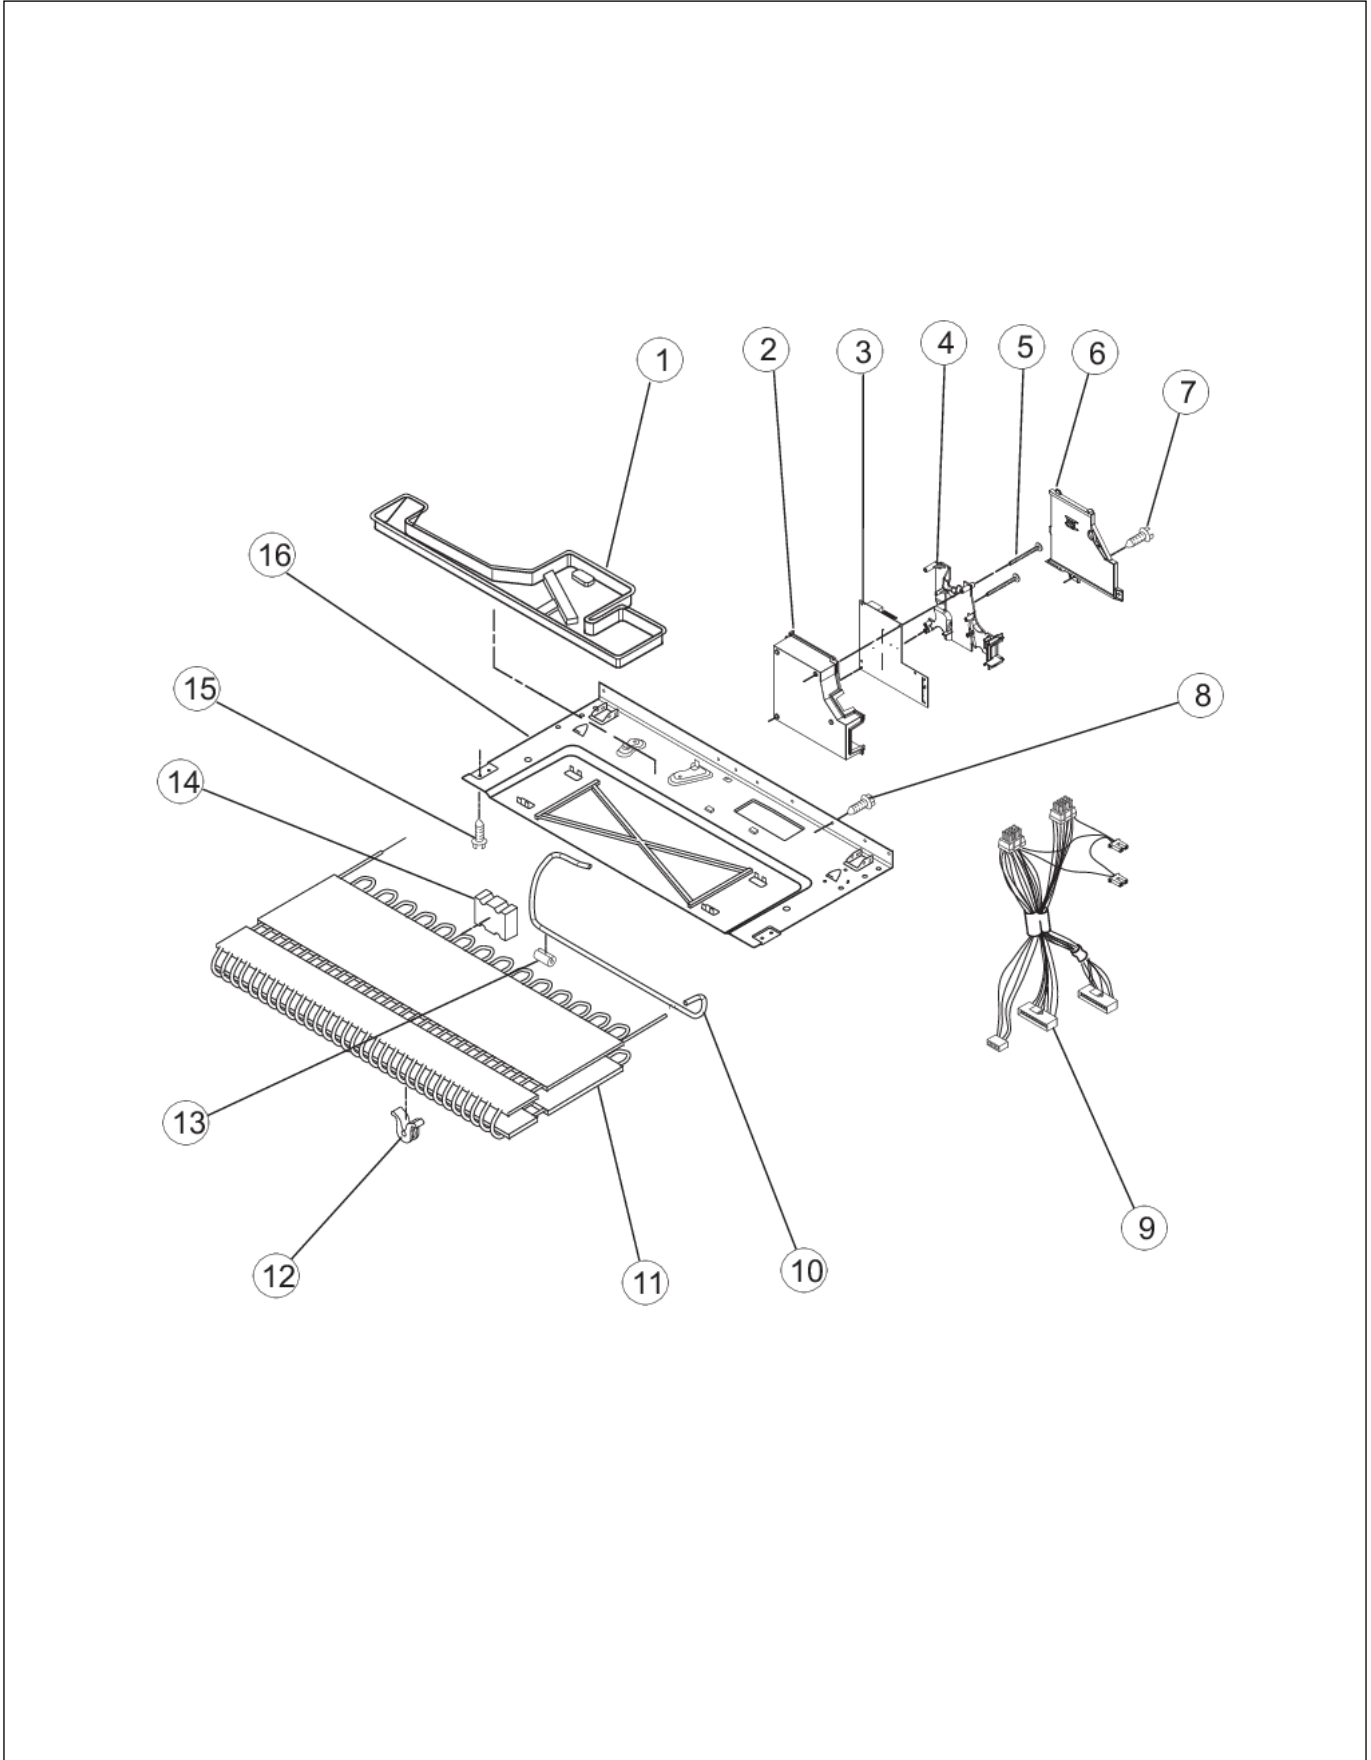

UNIT PART 2

Item	Part No.	Name	Qty	Uom	NOTES
1	021899-000	PAN, DRAIN	1	EA	
2	PS400192	BOX, HV CONTROL (67004969)	1	EA	NO LONGER AVAILABLE
3	PS400191	HV BOARD (INC. INSTRUCTIONS)	1	EA	NO LONGER AVAILABLE
4	PS400193	SPACER, HV BOX (67005418)	1	EA	NO LONGER AVAILABLE
5	PS400184	SCREW, HV BOX (67006550)	2	EA	
6	PS400189	COVER, HV BOX (67005421)	1	EA	NO LONGER AVAILABLE
7	PS400190	SCREW, HV BOX COVER (67006615)	1	EA	NO LONGER AVAILABLE, Not available online / Call for pricing and availability
8	PS400129	SCREW, SMALL (67006425)	2	EA	
9	017054-000	HARNESS, HV BOARD	1	EA	
10	017035-000	TUBE, DISCHARGE	1	EA	Not available online / Call for pricing and availability
11	PS400166	CONDENSER (67006131)	1	EA	
12	017057-000	GROMMET (W10137529)	4	EA	Not available online / Call for pricing and availability
13	PS400162	GROMMET CONDENSER (67005680)	2	EA	
14	017033-000	BLOCK, CONDENSER	1	EA	NO LONGER AVAILABLE, Not available online / Call for pricing and availability
15	017043-000	SCREW (67006573)	4	EA	
16	017031-000	BASEPAN	1	EA