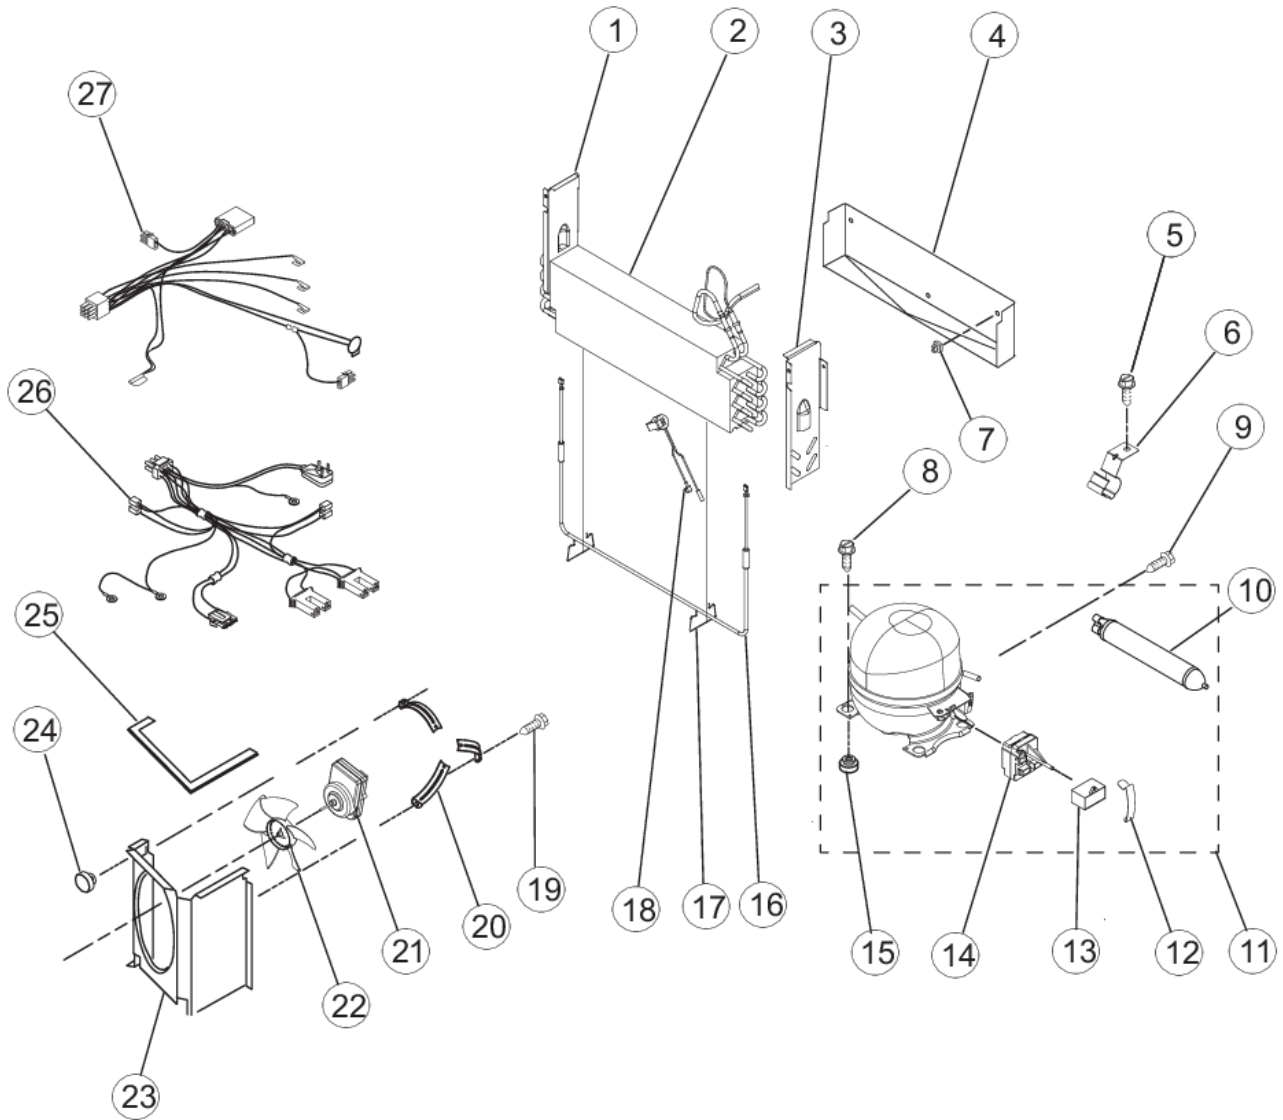

Item	Part No.	Name	Qty	Uom	NOTES
19	PS400170	SCREW, BRACKT (67004954)	3	EA	NO LONGER AVAILABLE, Not available online / Call for pricing and availability
20	PS400169	BRACKET, CONDENSER MOTOR (67004953)	1	EA	NO LONGER AVAILABLE, Not available online / Call for pricing and availability
21	017049-000	MOTOR, FAN	1	EA	Not available online / Call for pricing and availability
22	PS400168	BLADE, FAN (67004952)	1	EA	
23	017055-000	SHROUD	1	EA	
24	PS400165	GROMMET BRACKET (61004743)	3	EA	NO LONGER AVAILABLE, Not available online / Call for pricing and availability
25	017040-000	GASKET (61003210)	1	EA	
26	017050-000	HARNESS, UNIT W/ POWER CORD	1	EA	
27	017036-000	HARNESS, EVAP. HEATER	1	EA