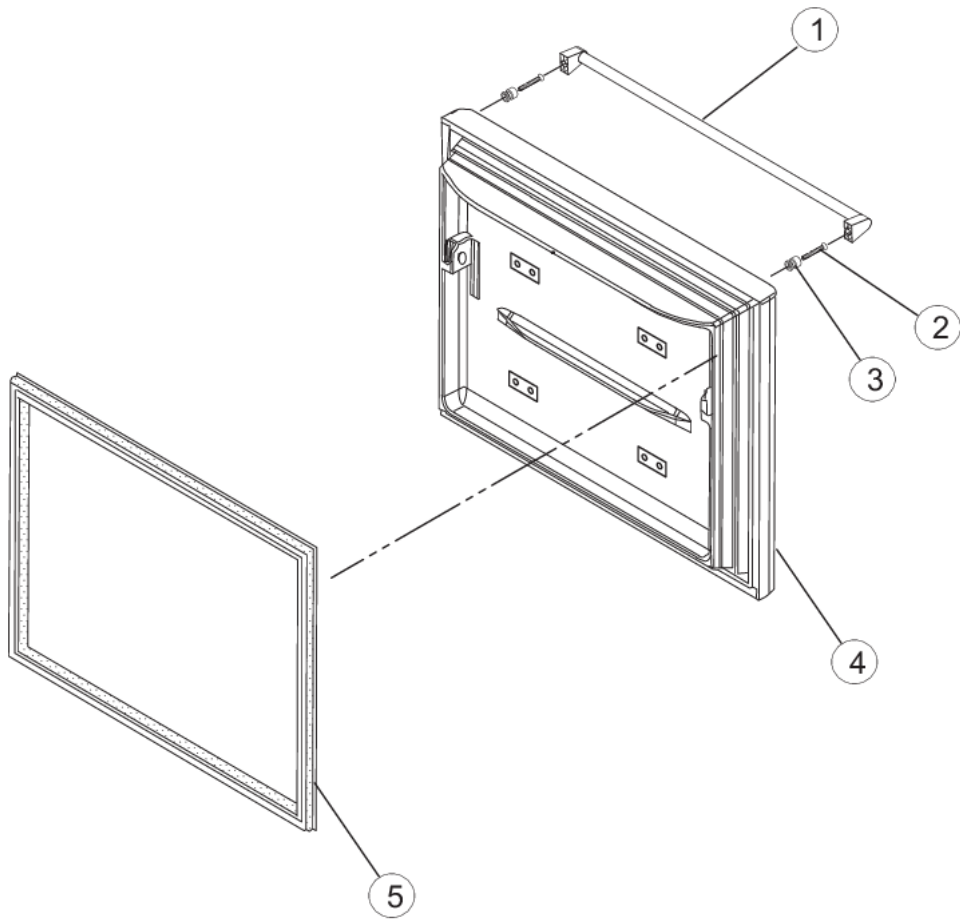

FREEZER DOOR

Item	Part No.	Name	Qty	Uom	NOTES
4	017064-000	DOOR, FREEZER SS	1	EA	
1	017059-000	FZ, DOOR HANDLE	1	EA	
2	011605-000	SCREW, MOUNT	2	EA	
3	PS400213	MOUNT, HANDLE 67006109	2	EA	
5	021869-000	GASKET, FREEZER DOOR (APOLLO GREY)	1	EA