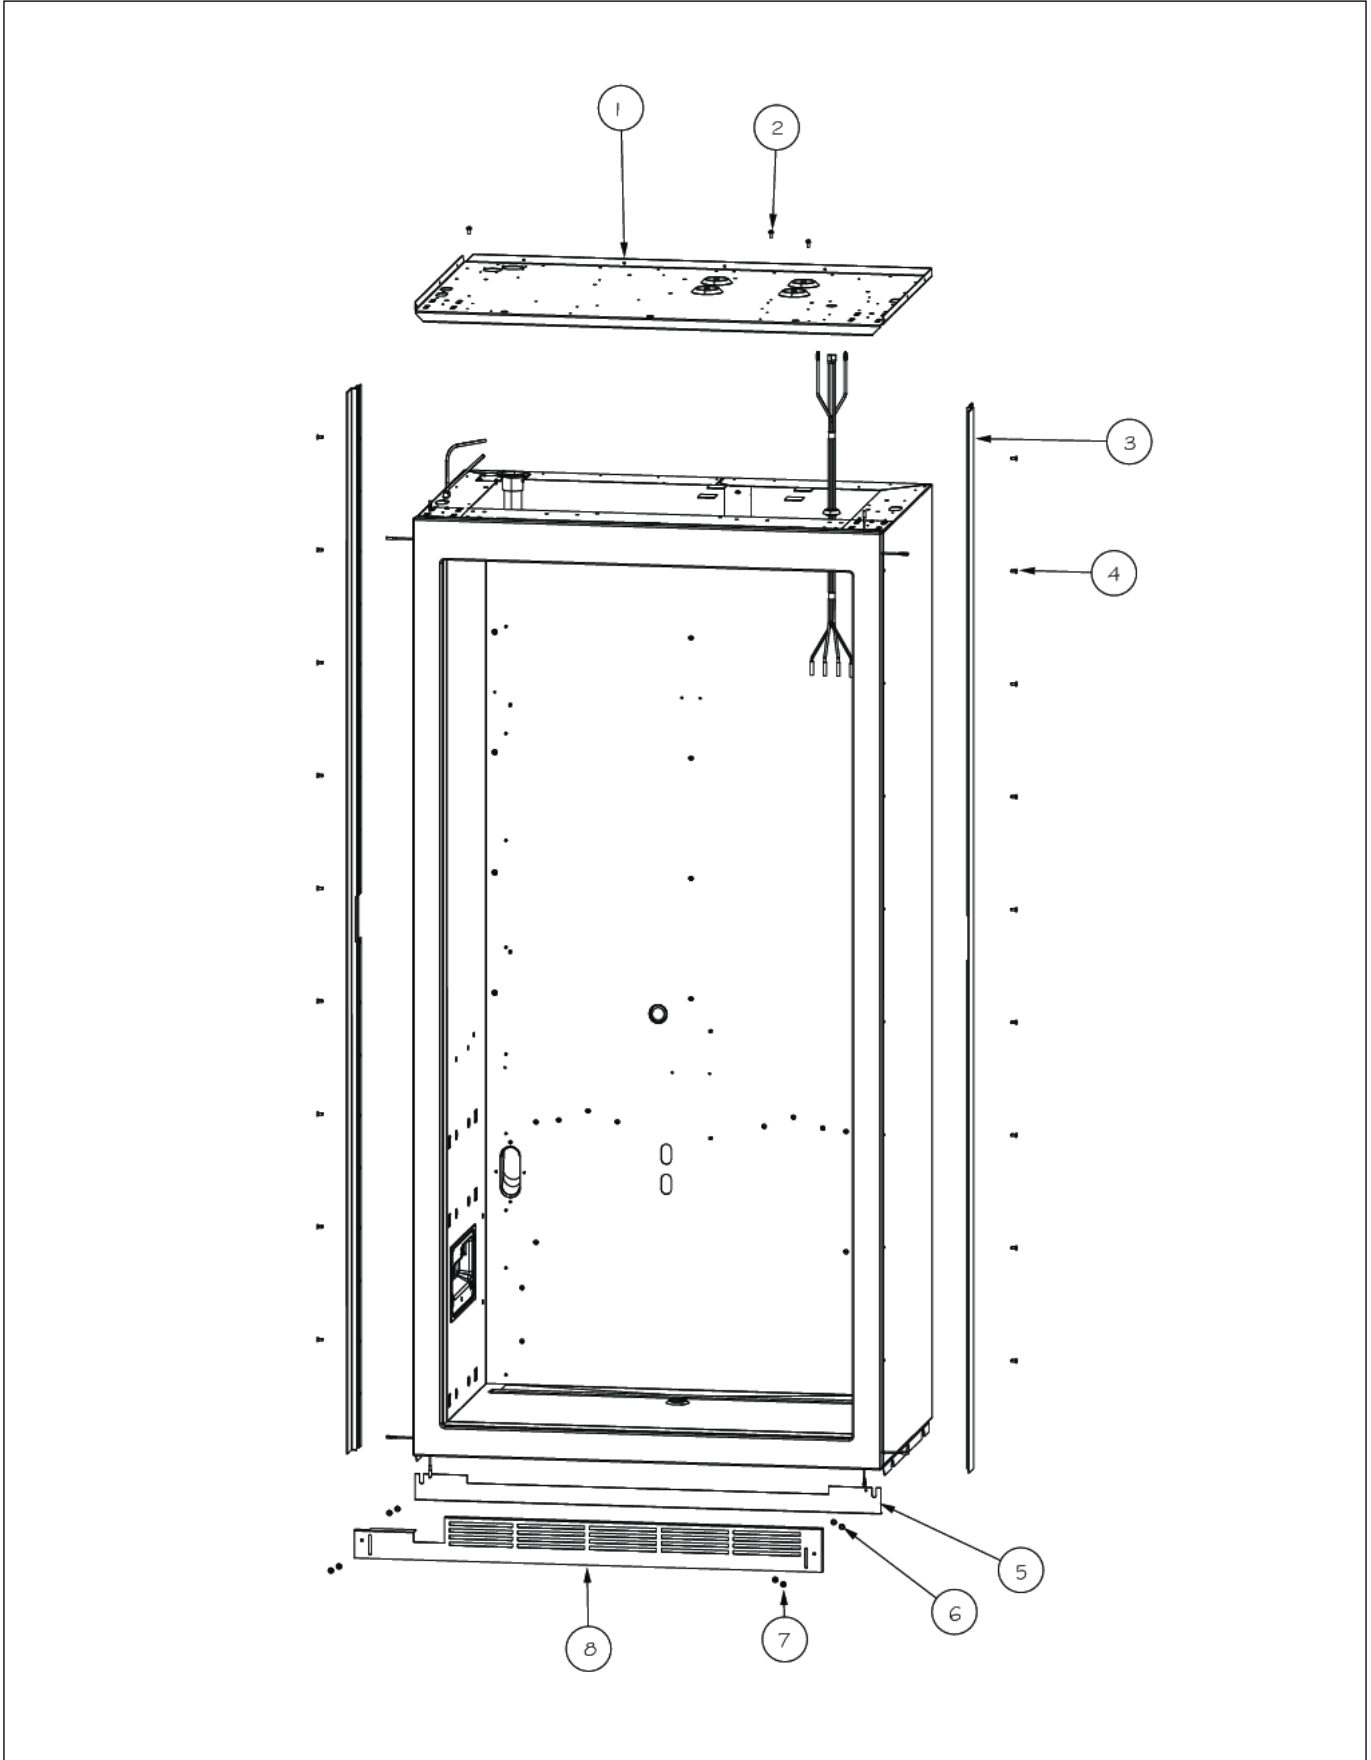

EXTERIOR ASSEMBLY

Item	Part No.	Name	Qty	Uom	NOTES
1	K2098345	OC TOP AF AR 36	1	EA	Not available online / Call for pricing and availability
2	PD020010	10 X 3/8 GREEN GROUNDING SCREW	3	EA	
3	PK910123	SIDE TRIM - PRO	2	EA	
4	M0215318	SCREW-SM	18	EA	
5	015559-002	SOLID, TOE, GRILLE, 36 AF, AR, BM	1	EA	
6	40370P01	NYLON FLAT WASHER V40370P01	4	EA	
7	M0210443	SCREW-E SM VM0210443	4	EA	
8	015558-002	VENT, TOE, GRILLE, 36 AF, AR, R	1	EA	
NI	015557-002	VENT, TOE, GRILLE, 36 AF, AR, L	1	EA	
NI	047904-000	SS GRILLE, TOE, ASM, 36 AF, AR, R	1	EA	
Comments for Part Num. 047904-000 bradleysapplianceservice@shaw.ca on Jun 15, 2017 047904-000 TOE GRILLE ASM 36 AF AR RH SS (STAINLESS STEEL)					
NI	047907-000	GRILLE, TOE, ASM, 36 AF, AR L	1	EA