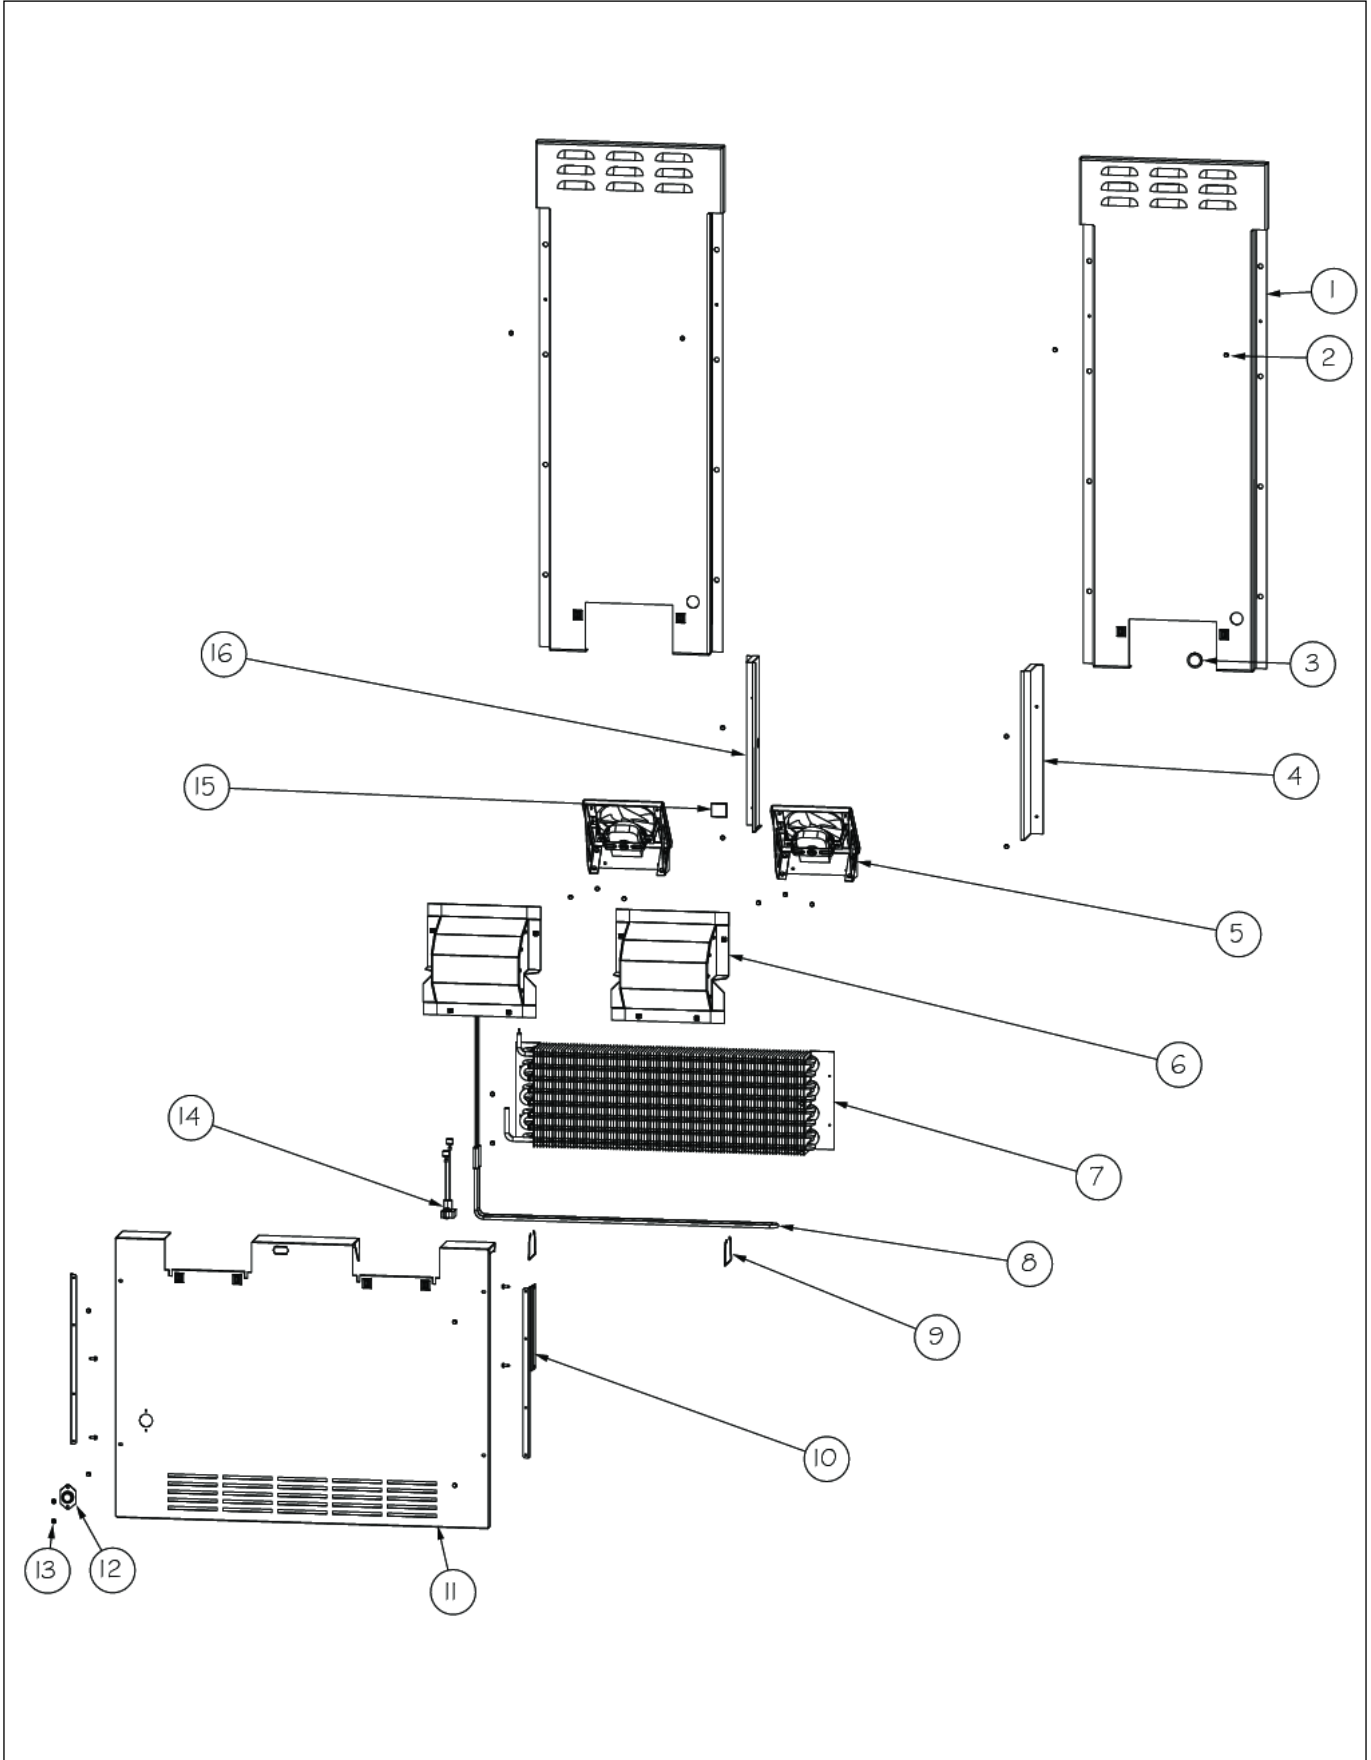

EVAP COVER AND AIR FLOW ASSY

Item	Part No.	Name	Qty	Uom	NOTES
1	G50911183	COVER UPPER EVAP ASM AF 36	2	EA	Not available online / Call for pricing and availability
2	PD020194	SCR, HEX SRTD WSHR HD, #8-18 X 1/2	24	EA	
3	PM910477	PLUG HOLE PLASTIC 1.00 DIA.	1	EA	
4	L20911339	DIVERTER AIR RT 36 AF	1	EA	Not available online / Call for pricing and availability
5	G50912354	FAN ASSEMBLY AF 36	2	EA	
6	G50911134	COVER ASM FAN EVAP AF 36	2	EA	
7	PM910454	EVAPORATOR AF 36	1	EA	
8	PJ910037	DEFROST HEATER AF 36	1	EA	
9	PM910468	CLIP EVAP HTR 36 30 AF	2	EA	
10	K2096461	BRKT-EVAP COVER 12234801	2	EA	
11	G50911182	COVER ASM LOWER EVAP AF 36	1	EA	
12	C8983701	THERMISTOR	1	EA	
13	M0211014	SCREW-SM	2	EA	Not available online / Call for pricing and availability
14	058966-000	THERMOSTAT, SNAP ACTION, 55 OPEN 20 CLOSE	1	EA	
15	M0104102	CLIP-CORD RED	1	EA	
16	L20911338	DIVERTER AIR LFT 36 AF	1	EA	Not available online / Call for pricing and availability