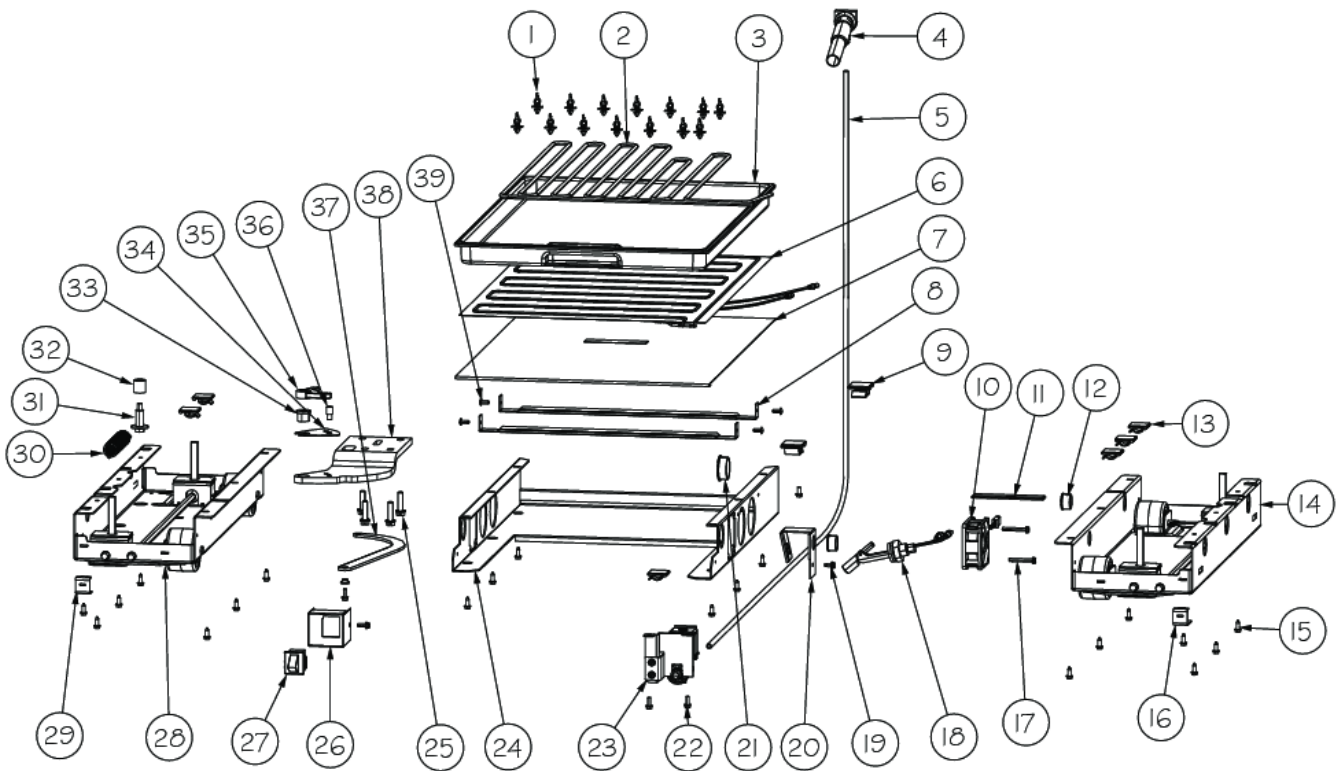

Item	Part No.	Name	Qty	Uom	NOTES
25	000570-000	FASTENER, BOLT, 1/4-20 IHXWS 1" S ZN SER	4	EA	
26	002668-000	SWITCH,GRILLE,MT,LH	1	EA	
27	PE950146	SPDT SWITCH	1	EA	
28	060891-000	LEVELER MODULE L	1	EA	
29	K2098096	BRKT GRILLE SUPPORT	1	EA	
30	PC910015	SPRING EXTENSION	1	EA	
31	M0221523	SCREW - SHLDR	1	EA	
32	PD940107	ROUND SPRING SPACER	1	EA	
33	PD940090	BUSHING - WC DOOR LEVEL	1	EA	
34	PC920144	PLATE - WC DOOR SHIM	1	EA	
35	PD940091	BUSHING - DOOR STOP	1	EA	
36	PC920145	PIN - DOOR STOP	1	EA	
37	PC920149	BAR-WC BOT HINGE LH	1	EA	
38	PC020289	HINGE PLATE LL	1	EA	
39	PC040010	POP RIVET (.063/GR -.125) GAMD42-A	4	EA	
NI	PK930424	VALVE POP UP ASM	1	EA