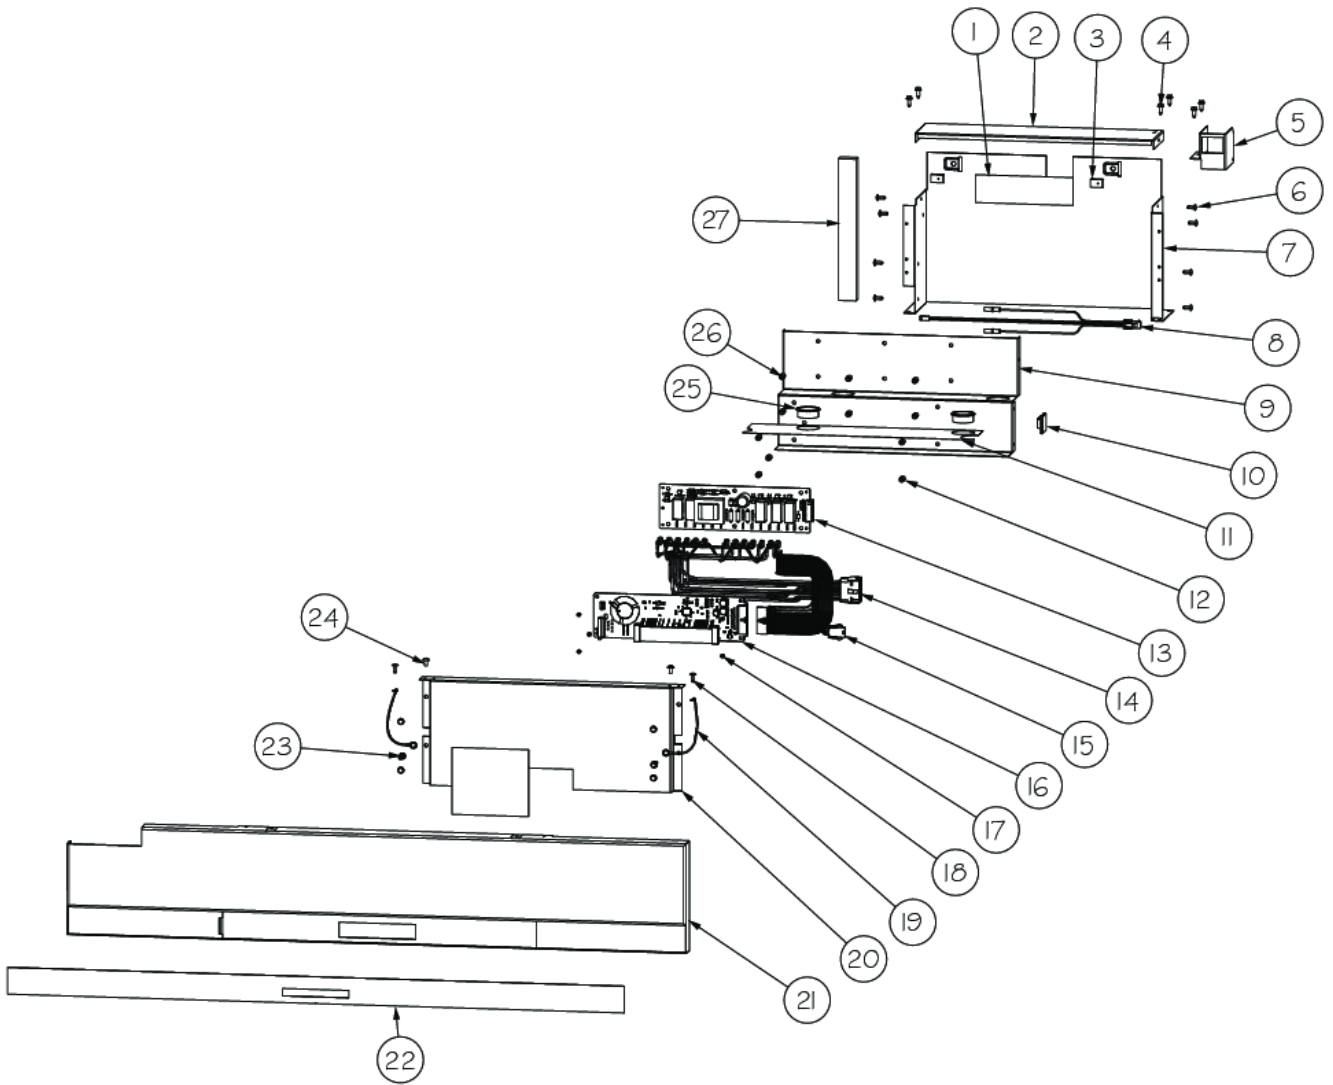

CONTROL ASSEMBLY

Item	Part No.	Name	Qty	Uom	NOTES
1	PF930672	LABEL DC COMPRESSOR	2	EA	
2	K20915000	CONTROL BOX TOP	1	EA	
3	M0288120	NUT-SPEED VM0288120	1	EA	
4	PD020194	SCR, HEX SRTD WSHR HD, #8-18 X 1/2	10	EA	
5	K2098654	Bracket, Power Switch	1	EA	
6	PC040010	POP RIVET (.063/GR -.125) GAMD42-A	8	EA	
7	K2099402	CONTROL BOX	1	EA	
8	PE970609	HARNESS CONTROL BOARD 5 SERIES	1	EA	
9	K20910060	BRACKET - PC	1	EA	
10	M0104106	CLIP-CORD VM0104106	1	EA	
11	PM910325	FILM, PROTECTIVE	1	EA	
12	M0585506	SUPPORT	5	EA	
13	005319-000	POWER CONTROL BOARD ASM 5 SERIES	1	EA	

Comments for Part Num. 005319-000

boltz on Apr 12, 2018
See TR-0056-SP Bulletin

14	PE070785	Harness, High Voltage Board	1	EA	
15	PE970464	HARNESS LOW VOLT 5 SERIES	1	EA	
16	PE070728	BOARD LOW VOLTAGE	1	EA	

Comments for Part Num. PE070728

bradleysapplianceservice@shaw.ca on Apr 27, 2016
COULD ALSO USE: 002670-000 LOW VOLTAGE BOARD KIT ANALOG - INCLUDES WIRE HARNESS

17	PD020013	TYPE "AB" #6 X 3/8 PH PAN HD. SMS	4	EA	
18	PC040010	POP RIVET (.063/GR -.125) GAMD42-A	2	EA	
19	12064001	SUPP-CONT PANEL	2	EA	
20	K20910061	CONTROL BOX FRONT	1	EA	
21	PE940213	COVER CONTROL PANEL 36 AF LH	1	EA	
22	010495-000	OVERLAY,SW,ASM,AF 36	1	EA	