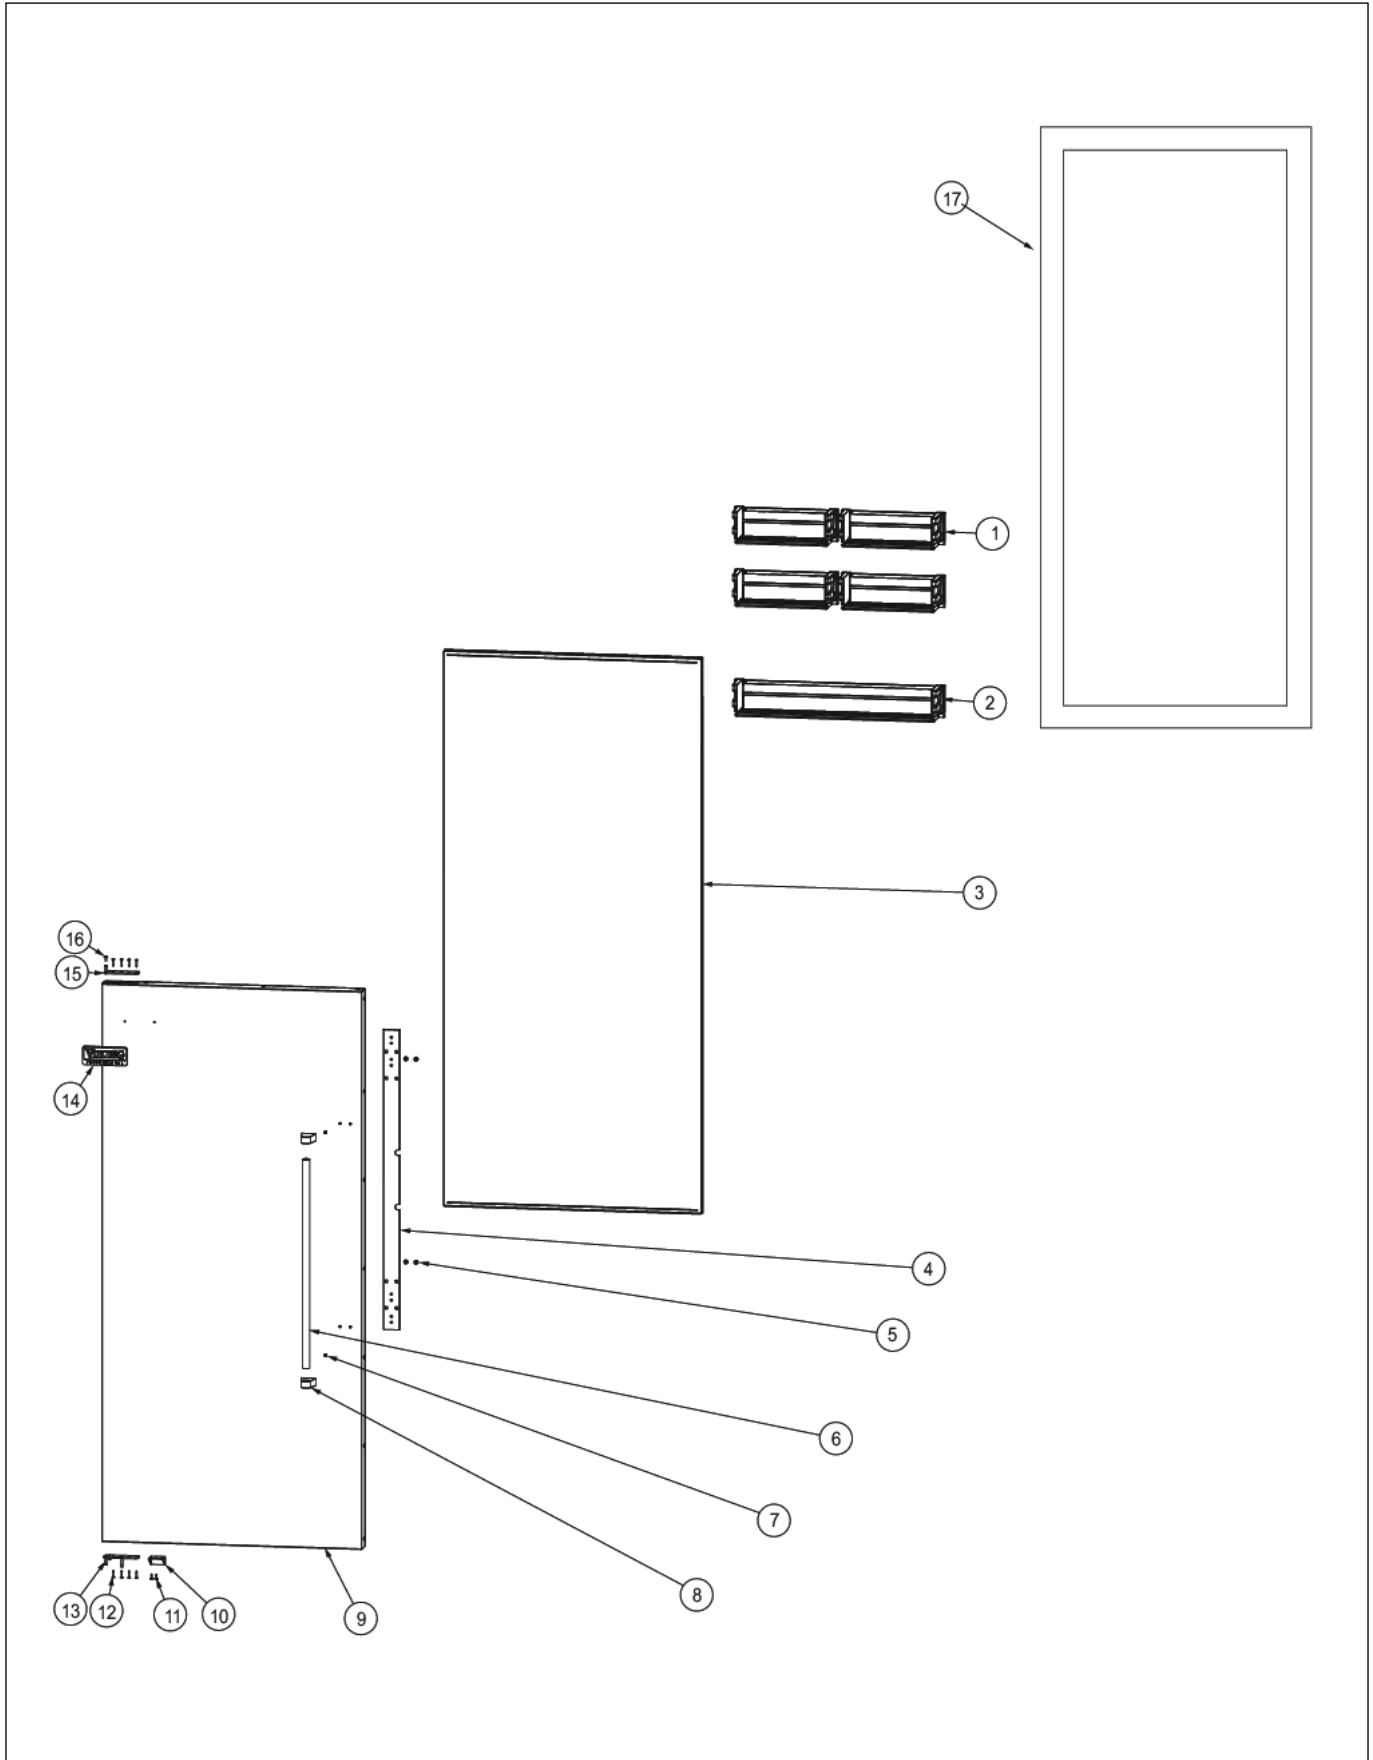

Item	Part No.	Name	Qty	Uom	NOTES
23	M0238846	SCREW-SHLDR	1	EA	
24	M0224128	SCREW-SM	2	EA	
25	A4554817	BUSHING-SNAP VA4554817	2	EA	
26	M0585504	SUPPORT	6	EA	
27	A3030361	GASKET RED	1	EA	

DOOR ASSEMBLY