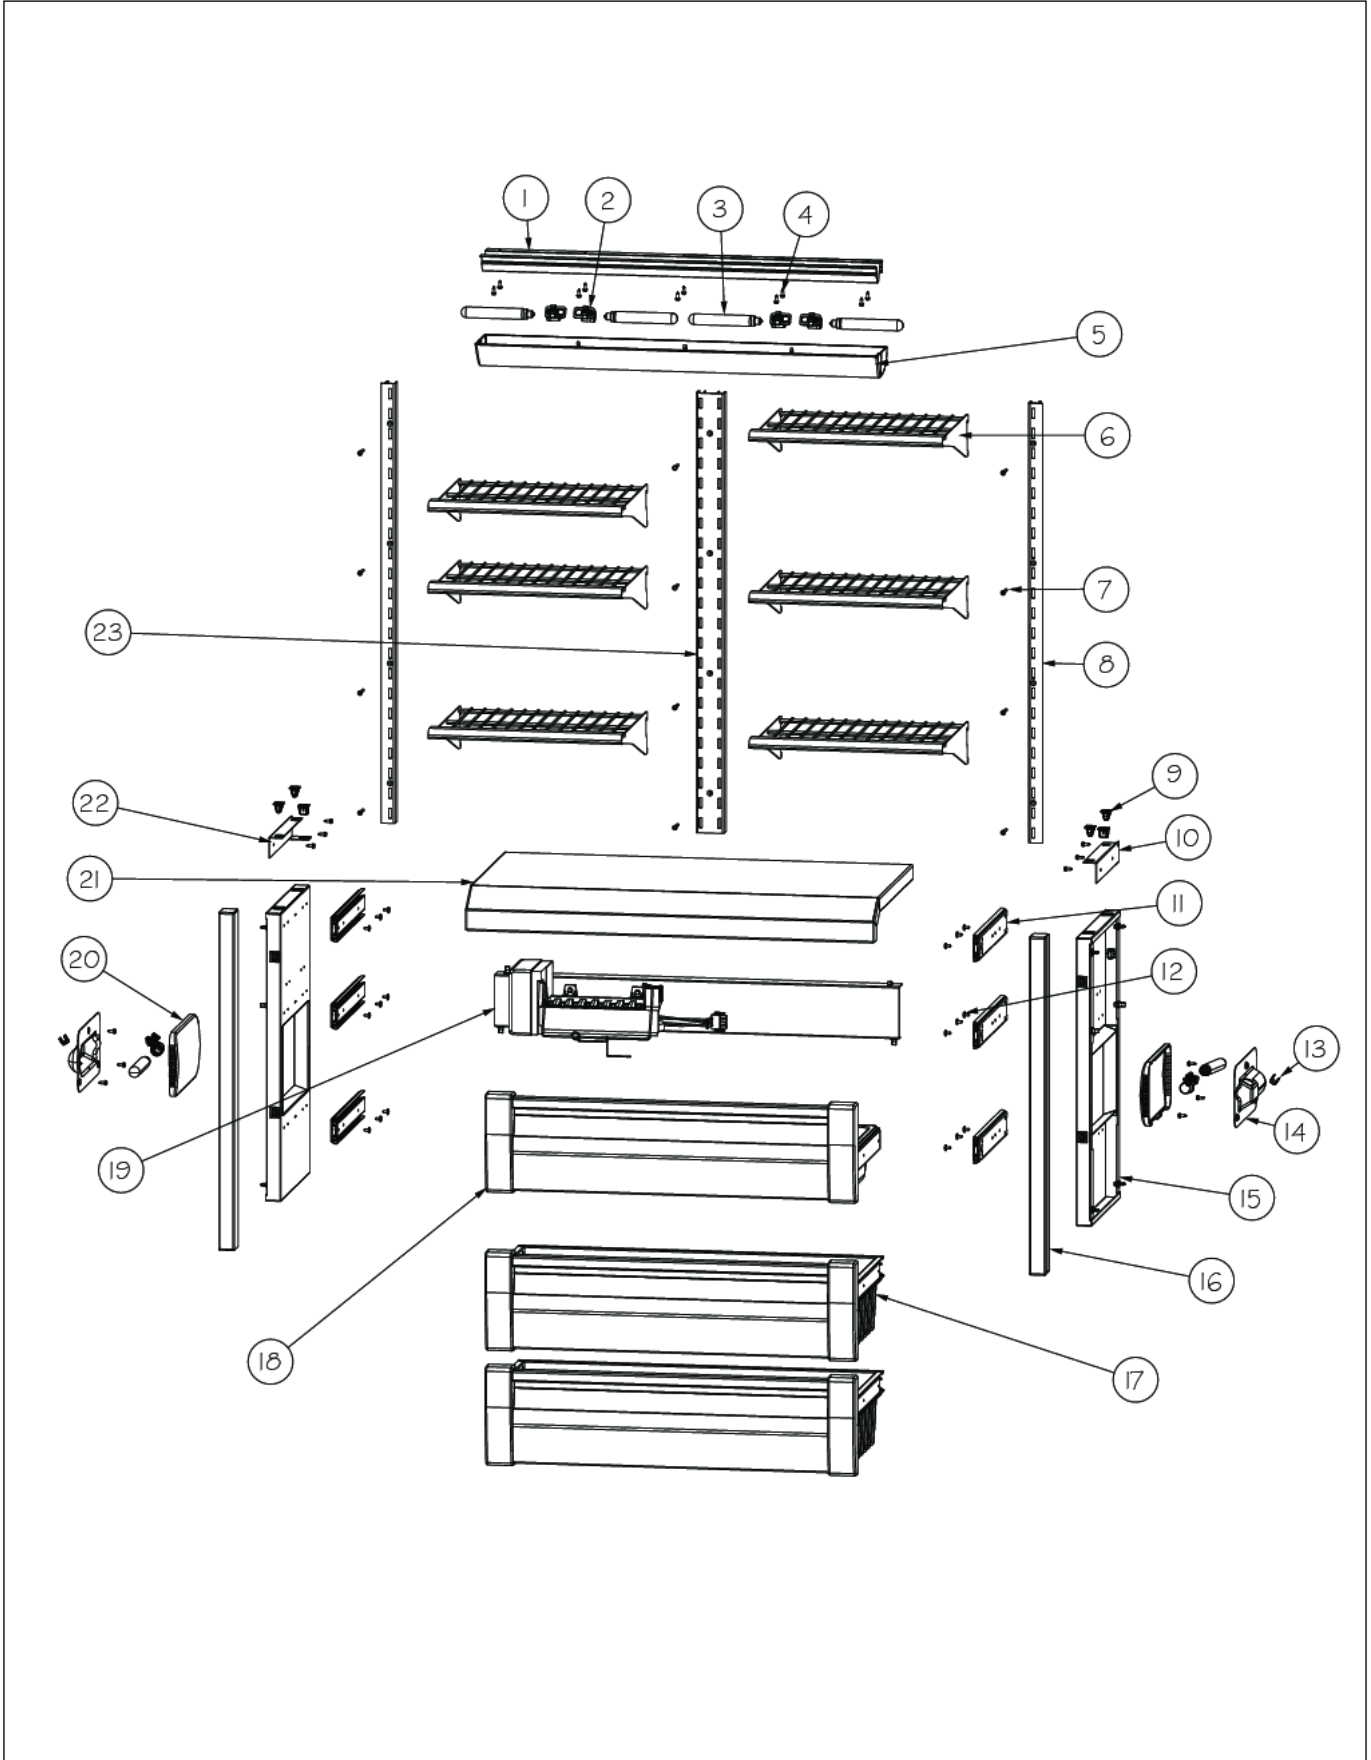

INTERIOR ASSEMBLY

Item	Part No.	Name	Qty	Uom	NOTES
1	L20910705	BRACKET LIGHT AR 36	1	EA	
2	PE950125	LIGHT SOCKET	6	EA	
3	004528-000	LAMP, 40 WATT CLEAR LIGHT	6	EA	
4	PD020194	SCR, HEX SRTD WSHR HD, #8-18 X 1/2	22	EA	
5	020123-000	COVER LIGHT ASM AF AR BM 36	1	EA	
6	PM910411	SHELF WIRE AF 36	6	EA	
7	M0238535	SCREW-SM	12	EA	
8	PM910282	LADDER SIDE	2	EA	
9	PD950013	LATCH PANEL ACCESS	6	EA	
10	K20911929	BRACKET ICE SHELF R	1	EA	
11	PC080031	SLIDE 12" FULL EXTENSION	6	EA	
12	PD020032	SRW-8(A)X3/8"PH.WFR HD 7/16DIA*NICL	18	EA	
13	B5733302	CLIP-GROUND	2	EA	
14	10270203	HOUSING-LIGHT V10270203	2	EA	
15	G50911176	BRKT SIDE GLIDE MOUNT ASM	2	EA	
16	G50911181	TRIM ASM SIDE AF 36 30	2	EA	
17	G50911195	DRAWER BASKET ASM AF 36	2	EA	
18	G50911189	DRAWER ICE ASM AF 36	1	EA	
19	G50911180	MOUNT IM ASM AF 36	1	EA	
NI	057731-000	ICEMAKER	1	EA	
20	PK930346	COVER LIGHT	2	EA	
21	G50911169	SHELF ICE ASM UPPER AF 36	1	EA	
22	K20911928	BRACKET ICE SHELF L	1	EA	
23	PM910285	LADDER CENTER	1	EA	
NI	005795-000	PAN,ICE,AF AR 30 36	2	EA