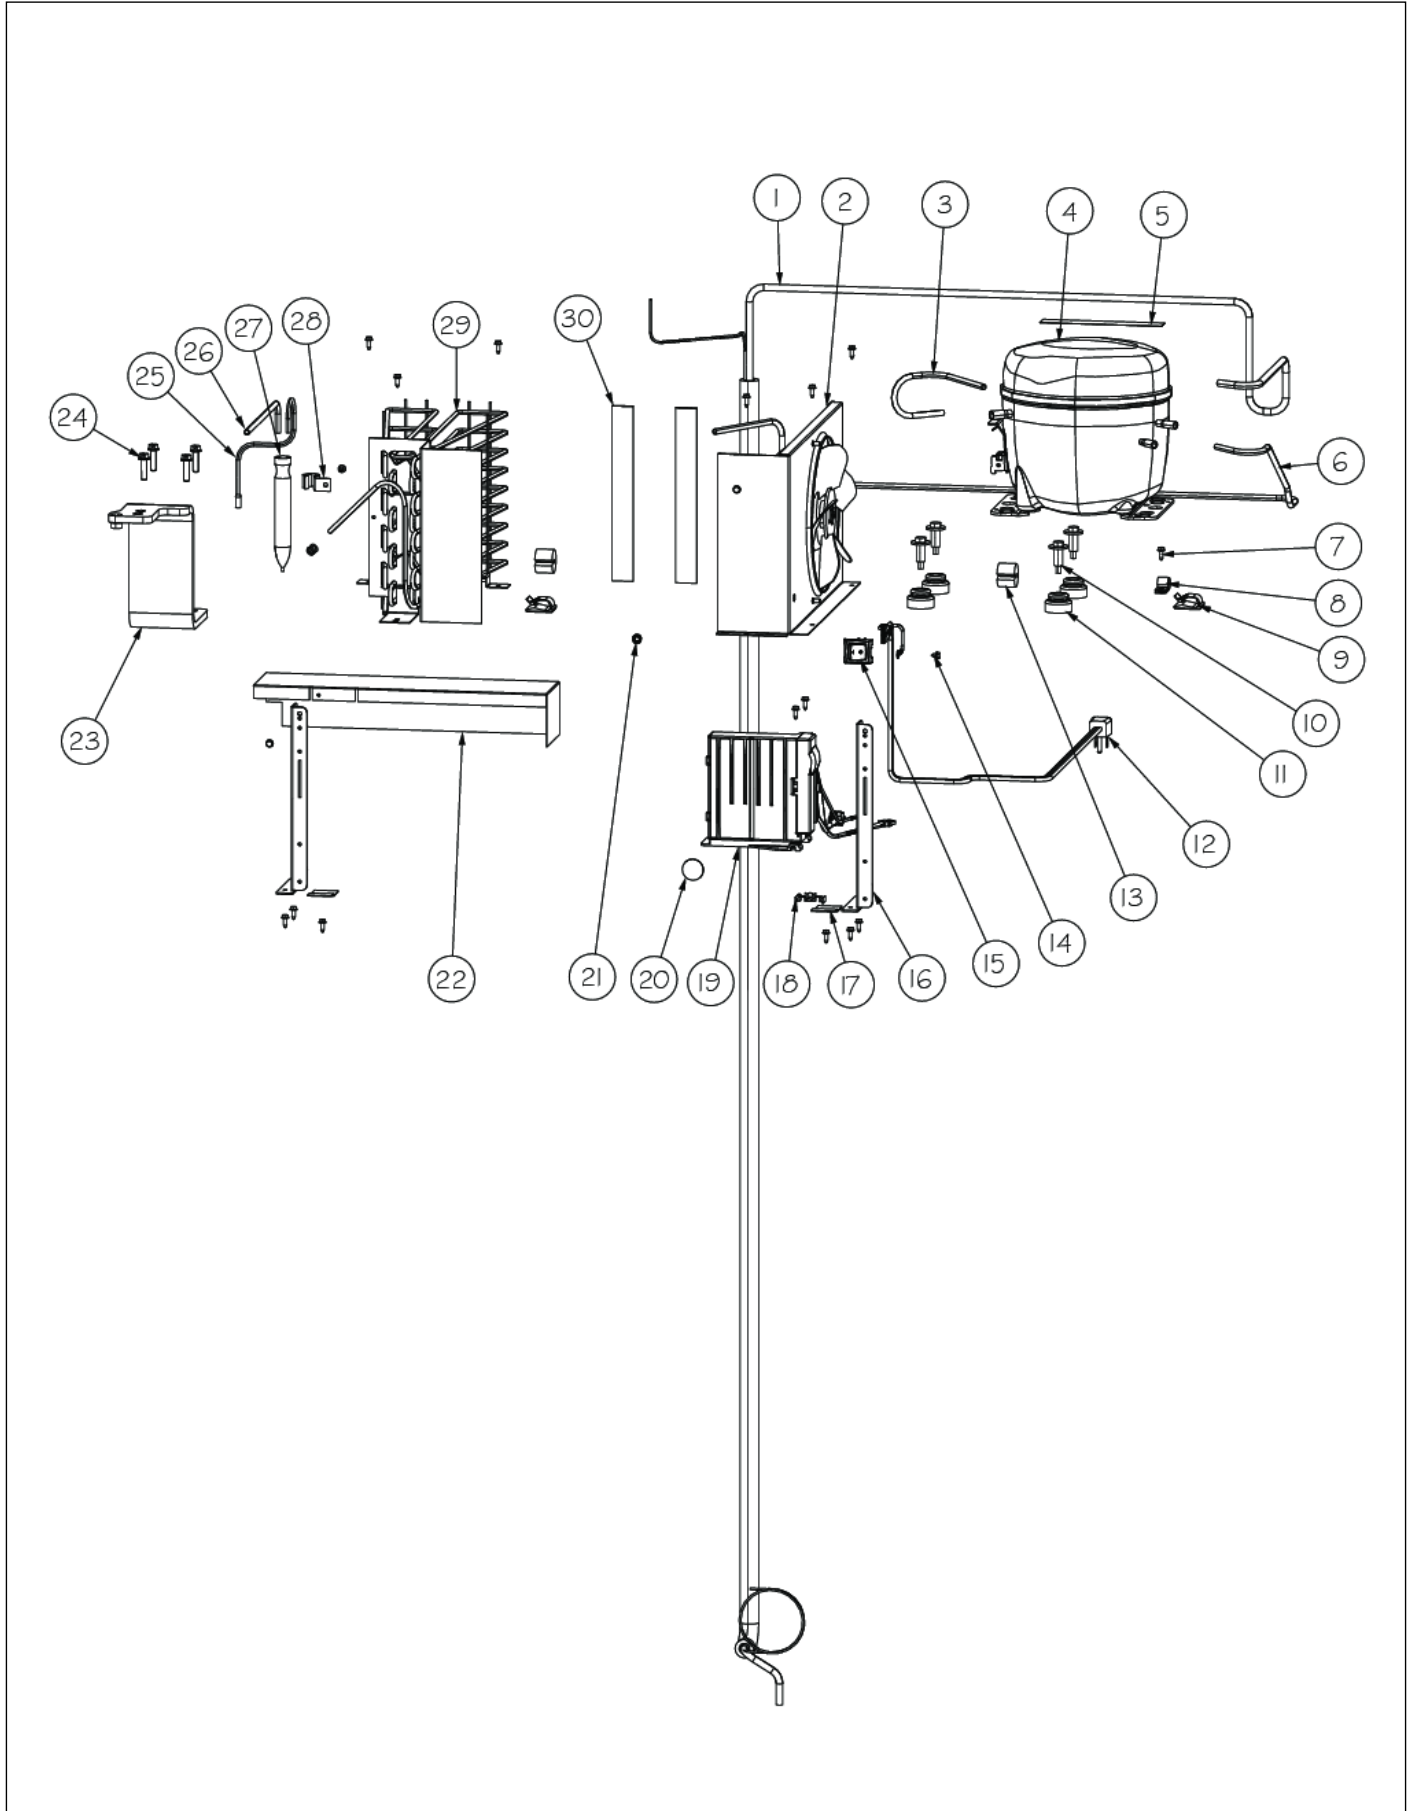

SEALED SYSTEM ASSEMBLY

Item	Part No.	Name	Qty	Uom	NOTES
1	F2099937	TUBE FORMED HT EXCH AF 36	1	EA	
2	G5096494	COND. FAN ASSY	1	EA	
3	F2096507	TUBE-PROCESS GRN	1	EA	
4	PM010619	COMPRESSOR VCC AF	1	EA	
5	C8982701	LABEL-COMP WARN	1	EA	
6	F20910729	TUBE DISCHARGE AF AR 30	1	EA	
7	PD020194	SCR, HEX SRTD WSHR HD, #8-18 X 1/2	17	EA	
8	PD030118	INSULATED CLAMP	1	EA	
9	M0104102	CLIP-CORD RED	2	EA	
10	M0221523	SCREW - SHLDR	4	EA	
11	10835901	GROMMET RUBBER V10835901	4	EA	
12	10916507B	CORD-POWER V10916507	1	EA	Not available online / Call for pricing and availability
13	10699601	DAMPER-TUBING .8	2	EA	
14	M0211014	SCREW-SM	1	EA	Not available online / Call for pricing and availability
15	PE950149	SWITCH POWER	1	EA	
16	K20912569	BRACKET GRILLE SUPPORT	2	EA	
17	K2096943	PANEL BRACKET	2	EA	
18	M0327801	TAP-ELECTRO	1	EA	
19	011666-000	INVERTER,CMPR,ASM	1	EA	
Comments for Part Num. 011666-000					
gboltz@VikingRange.com on Aug 9, 2018					
See 2018-01P Parts Bulletin					
20	PF930682	LABEL WARNING INVERTER	1	EA	
21	007407-000	RING,LOK, .187 DIA	2	EA	
22	K20912361	DIVERTER AIR HI SIDE 36	1	EA	Not available online / Call for pricing and availability