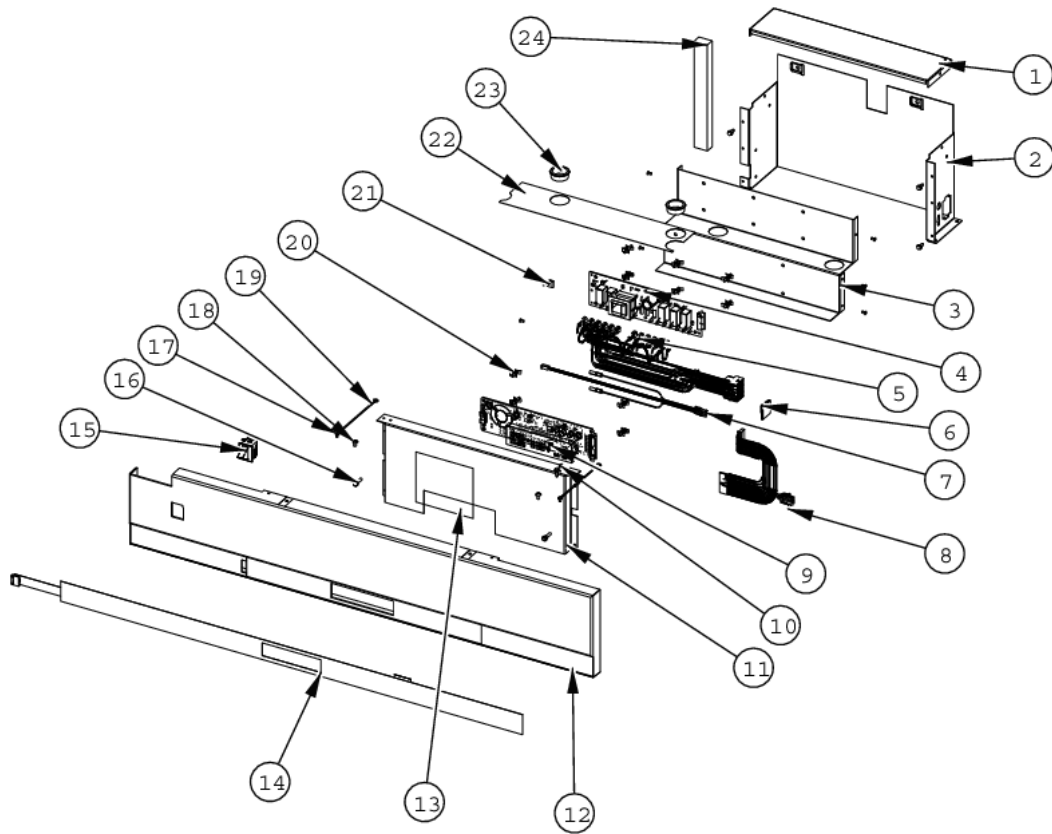

VCBB5361L

CABINET BOTTOM	1
CONTROL PANEL LH	2
DOOR SHELVES	3
EXT AND UPPER GRILL	4
FF DOOR LT	5
FREEZER INTERIOR	6
FZ DOOR	7
LOW SIDE ASSEMBLY	8
REFRIG INTERIOR	9
SEALED SYSTEM	10
Appendix A:Pages Index	A
Appendix B:Parts Index	B

CONTROL PANEL LH

Item	Part No.	Name	Qty	Uom	NOTES
1	K20915000	CONTROL BOX TOP	1	EA	
2	016928-000	CONTROL BOX	1	EA	
3	019993-000	BRACKET - PC	1	EA	
4	005319-000	POWER CONTROL BOARD ASM 5 SERIES	1	EA	
<p>Comments for Part Num. 005319-000</p> <p>boltz on Apr 12, 2018 See TR-0056-SP Bulletin</p>					
5	015365-000	HARNESS HIGH VOLT	1	EA	
6	M0104106	CLIP-CORD VM0104106	1	EA	
7	PE970609	HARNESS CONTROL BOARD 5 SERIES	1	EA	
8	PE970464	HARNESS LOW VOLT 5 SERIES	1	EA	
9	017695-000	BOARD,LOW,VOLTAGE	1	EA	
<p>Comments for Part Num. 017695-000</p> <p>bradleysapplianceservice@shaw.ca on Apr 21, 2017 CAUTION WHEN ORDERING PART: 057309-000 LOW VOLTAGE BOARD WHITE FACE - FOR 2 SERIES AND UP. 017695-000 LOW VOLTAGE BOARD BLACK FACE - FOR 1 SERIES ONLY. vharding68@verizon.net on Aug 3, 2018 Thank you for that :-)</p>					
10	PD020194	SCR, HEX SRTD WSHR HD, #8- 18 X 1/2	30	EA	
11	016930-000	MOTR CONTROL BOX FRONT	1	EA	
12	016506-000	PANEL CONTROL BM 36 L	1	EA	
13	PF930672	LABEL DC COMPRESSOR	2	EA	
14	016269-000	OVERLAY SWITCH BTM 36	1	EA	
15	PE950121	SWITCH	1	EA	
16	M0238846	SCREW-SHLDR	2	EA	
17	PC040010	POP RIVET (.063/GR -.125) GAMD42-A	10	EA	
18	M0224128	SCREW-SM	2	EA	
19	12064001	SUPP-CONT PANEL	2	EA	
20	M0585504	SUPPORT	10	EA	