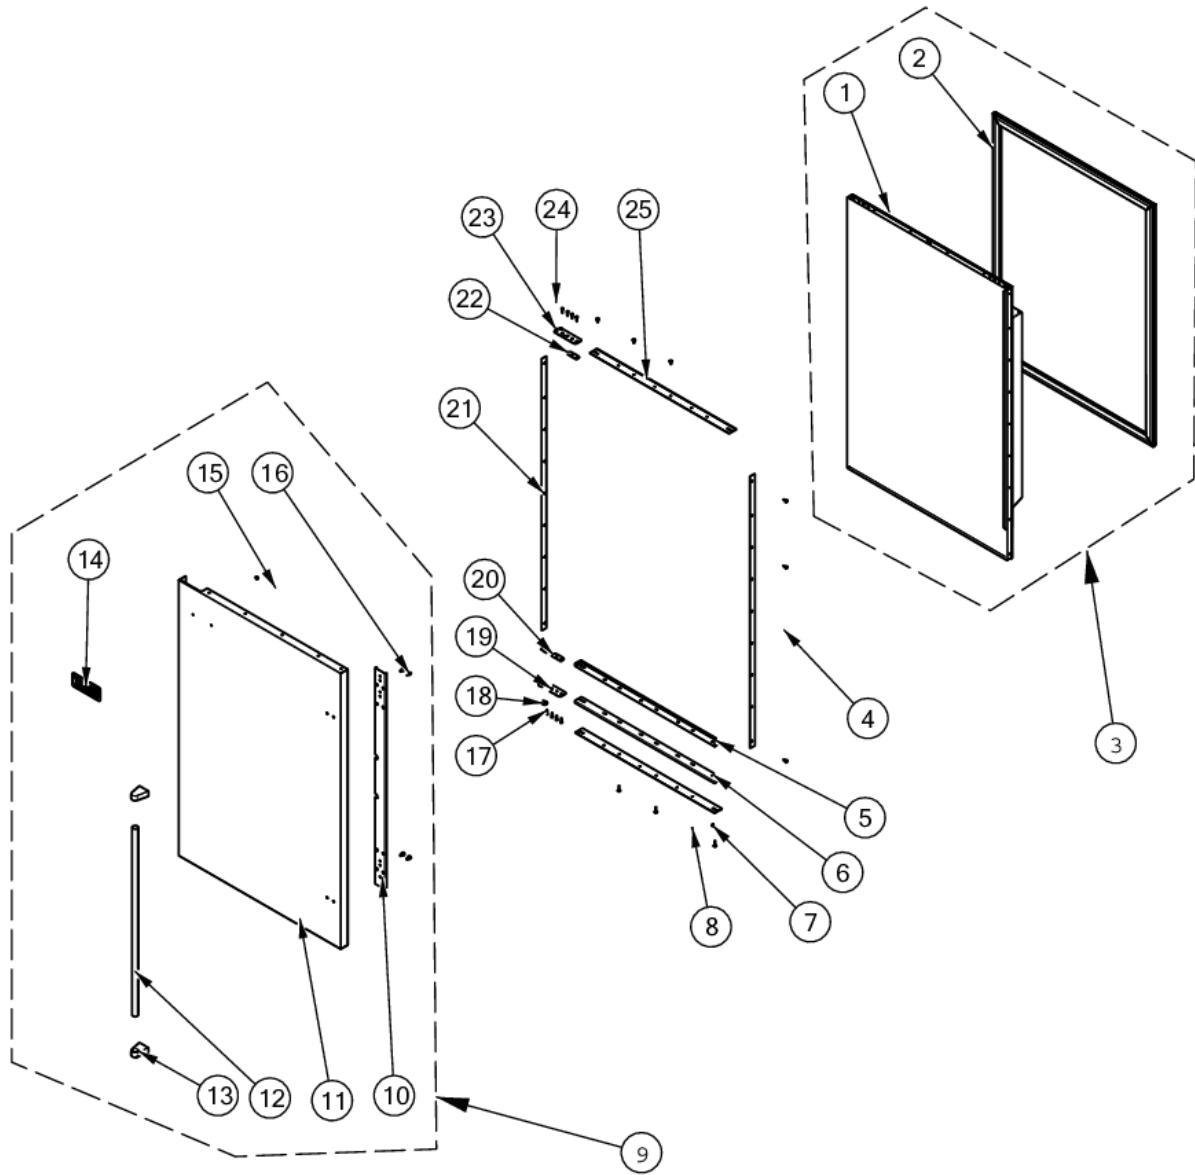

Item	Part No.	Name	Qty	Uom	NOTES
11	036275-025	SKIN, DOOR, BM 36 PRO FF LH RR	1	EA	Not available online / Call for pricing and availability
11	036275-051	SKIN, DOOR, BM 36 PRO FF LH CN	1	EA	Not available online / Call for pricing and availability
11	036275-052	SKIN, DOOR, BM 36 PRO FF LH DJ	1	EA	
11	036275-053	SKIN, DOOR, BM 36 PRO FF LH KB	1	EA	Not available online / Call for pricing and availability
11	036275-054	SKIN, DOOR, BM 36 PRO FF LH WS	1	EA	Not available online / Call for pricing and availability
12	PE030173	304 S.S HANDLE	1	EA	
13	000268-000	HANDLE ENDCAP	2	EA	
13	000268-100	HANDLE END CAP ASSY - BR	2	EA	
14	PE010030	LOGO	1	EA	
14	PE010068	LOGO 6" (VGRC) BK/BR	1	EA	
15	PD030006	CAPPED WASHER PAL NUT	2	EA	
16	M0204303	SCREW-MACH	4	EA	
17	PD920174	10X7/8 PHILLIPS SMA TRI LOBE SA	8	EA	
18	PC020296	CAM DOOR CLOSURE TOP BLACK	1	EA	
19	PC020283	PIVOT PL ASM LH LW PRO/DES	1	EA	
20	001617-000	SPACER,NYL,PIVOT PLATE	1	EA	
21	014580-000	SPACER,TRIM,BM	2	EA	
22	PD040162	SPACER-DOOR HINGE	2	EA	
22	042381-000	LH, BM 4 HOLE PIVOT PLATE KIT	1	EA	
Not Shown	NOTE	(MANUFACTURED BETWEEN 4/10/2006 THRU 8/10/12)		EA	
23	031372-000	PIVOT PL ASM LH UP PRO/DES	1	EA	
23	042381-000	LH, BM 4 HOLE PIVOT PLATE KIT	1	EA	
Not Shown	NOTE	(MANUFACTURED BETWEEN 4/10/2006 THRU 8/10/12)		EA