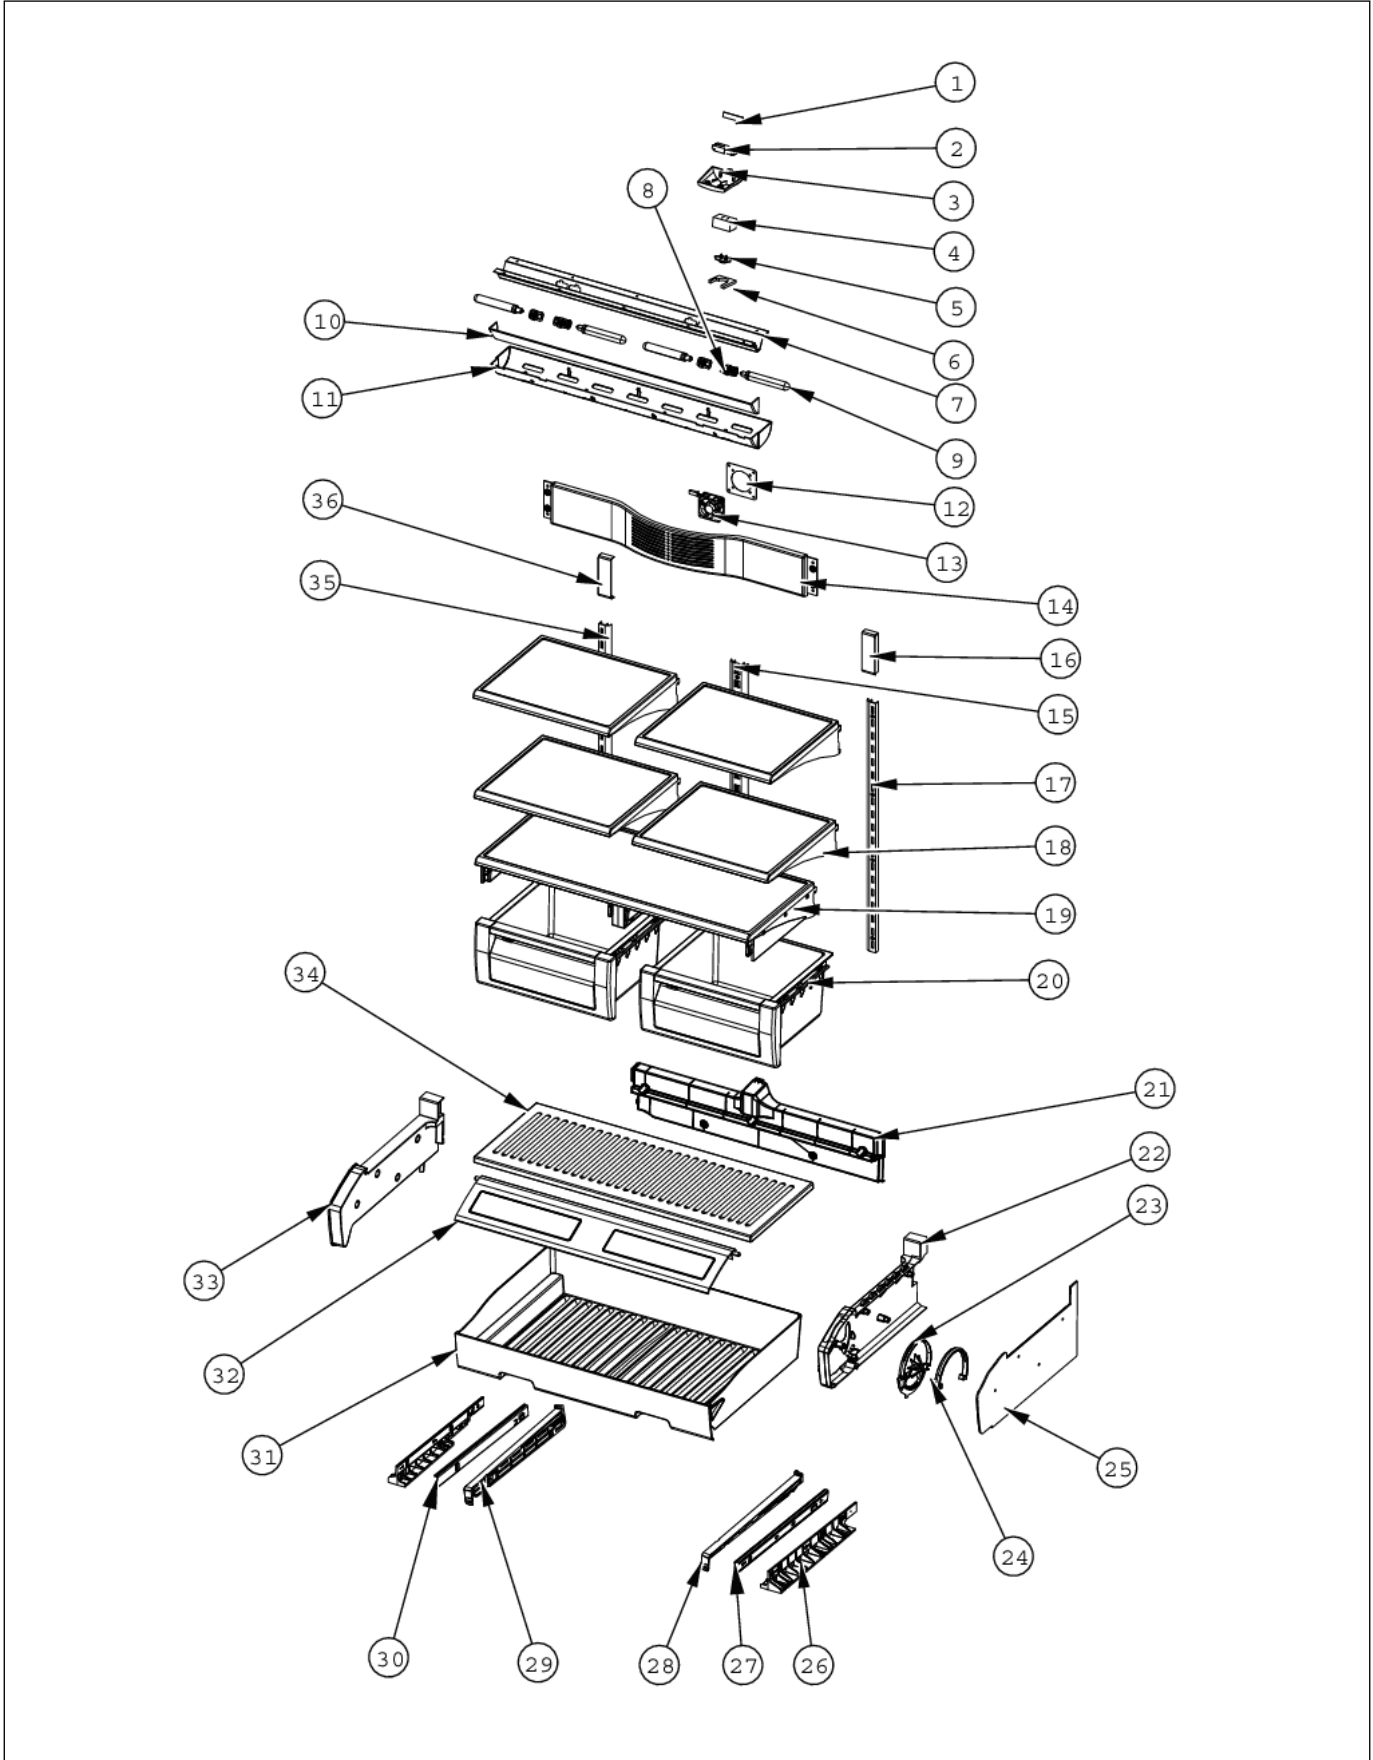

REFRIG INTERIOR

Item	Part No.	Name	Qty	Uom	NOTES
1	014399-000	TAPE,FOAM,DBL SIDED	1	EA	Not available online / Call for pricing and availability
2	010093-000	PLASMA CLUSTER	1	EA	
3	012943-000	HOUSING,PCI, BM	1	EA	
4	PB970138	INSULATION THERMISTOR BM 36 FF	1	EA	
5	C8983701	THERMISTOR	1	EA	
6	12404901	GASKET-THERM V12404901	1	EA	
7	L20910705	BRACKET LIGHT AR 36	1	EA	
8	PE950125	LIGHT SOCKET	4	EA	
9	004528-000	LAMP, 40 WATT CLEAR LIGHT	4	EA	
10	020122-000	COVER,LT,AF/AR/BM 36	1	EA	
11	020123-000	COVER LIGHT ASM AF AR BM 36	1	EA	
12	007302-000	BRACKET,FAN	1	EA	
13	004551-000	AXIAL FAN	1	EA	

Comments for Part Num. 004551-000

gboltz@VikingRange.com on Jul 21, 2016

View service bulletin TR-0052-SP before ordering fan, if applicable order kit instead of fan

14	12067401	FAN COVER	1	EA	
15	12071501	LADDER-CTR CANT V12071501	1	EA	
16	12070201	CAP-R FAN COVER V12070201	1	EA	
17	PM910227	LADDER RS REF	1	EA	
18	PM910351	SHELF ASM GLASS BM 36 FF	4	EA	
19	G50911908	SHELF & SLIDE ASM 36 AR & 36 BM	1	EA	
20	012396-000	DRAWER,PRODUCE,ASM 36 AR/BM	2	EA	
21	PK930388	DUCT, MEATSAVOR REAR BM 36	1	EA	
22	044232-000	DUCT MEAT SAVOR (R)	1	EA	
23	044384-000	DIAL CONTROL MEAT SAVOR	1	EA	
24	PK930172	COVER CONTROL MEAT SAVOR	1	EA