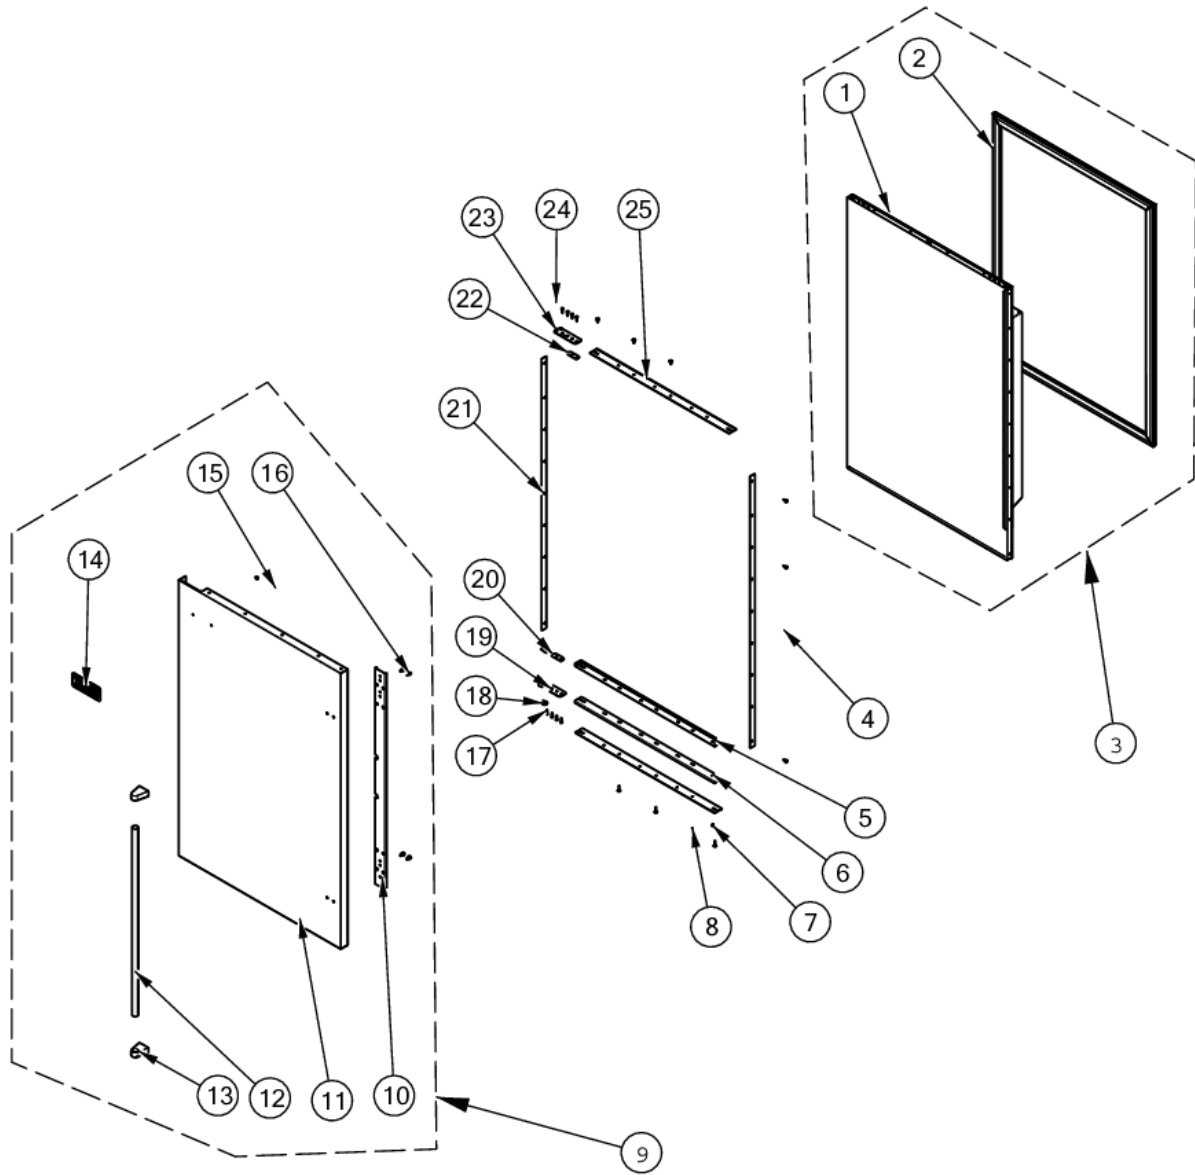

Item	Part No.	Name	Qty	Uom	NOTES
9	009835-010	SKIN, ASM, BM 36 FF PRO LH MJ	1	EA	Not available online / Call for pricing and availability
9	009835-011	SKIN, ASM, BM 36 FF PRO LH FG	1	EA	Not available online / Call for pricing and availability
9	009835-012	SKIN, ASM, BM 36 FF PRO LH VB	1	EA	Not available online / Call for pricing and availability
9	009835-013	SKIN, ASM, BM 36 FF PRO LH CB	1	EA	Not available online / Call for pricing and availability
9	009835-014	SKIN, ASM, BM 36 FF PRO LH EP	1	EA	Not available online / Call for pricing and availability
9	009835-015	SKIN, ASM, BM 36 FF PRO LH PL	1	EA	Not available online / Call for pricing and availability
9	009835-016	SKIN, ASM, BM 36 FF PRO LH CH	1	EA	Not available online / Call for pricing and availability
9	009835-017	SKIN, ASM, BM 36 FF PRO LH TP	1	EA	Not available online / Call for pricing and availability
9	009835-018	SKIN, ASM, BM 36 FF PRO LH CW	1	EA	Not available online / Call for pricing and availability
9	009835-021	SKIN, ASM, BM 36 FF PRO LH SA	1	EA	
9	009835-022	SKIN, ASM, BM 36 FF PRO LH SE	1	EA	Not available online / Call for pricing and availability
9	009835-023	SKIN, ASM, BM 36 FF PRO LH IB	1	EA	Not available online / Call for pricing and availability
9	009835-024	SKIN, ASM, BM 36 FF PRO LH AR	1	EA	Not available online / Call for pricing and availability
9	009835-025	SKIN, ASM, BM 36 FF PRO LH RR	1	EA