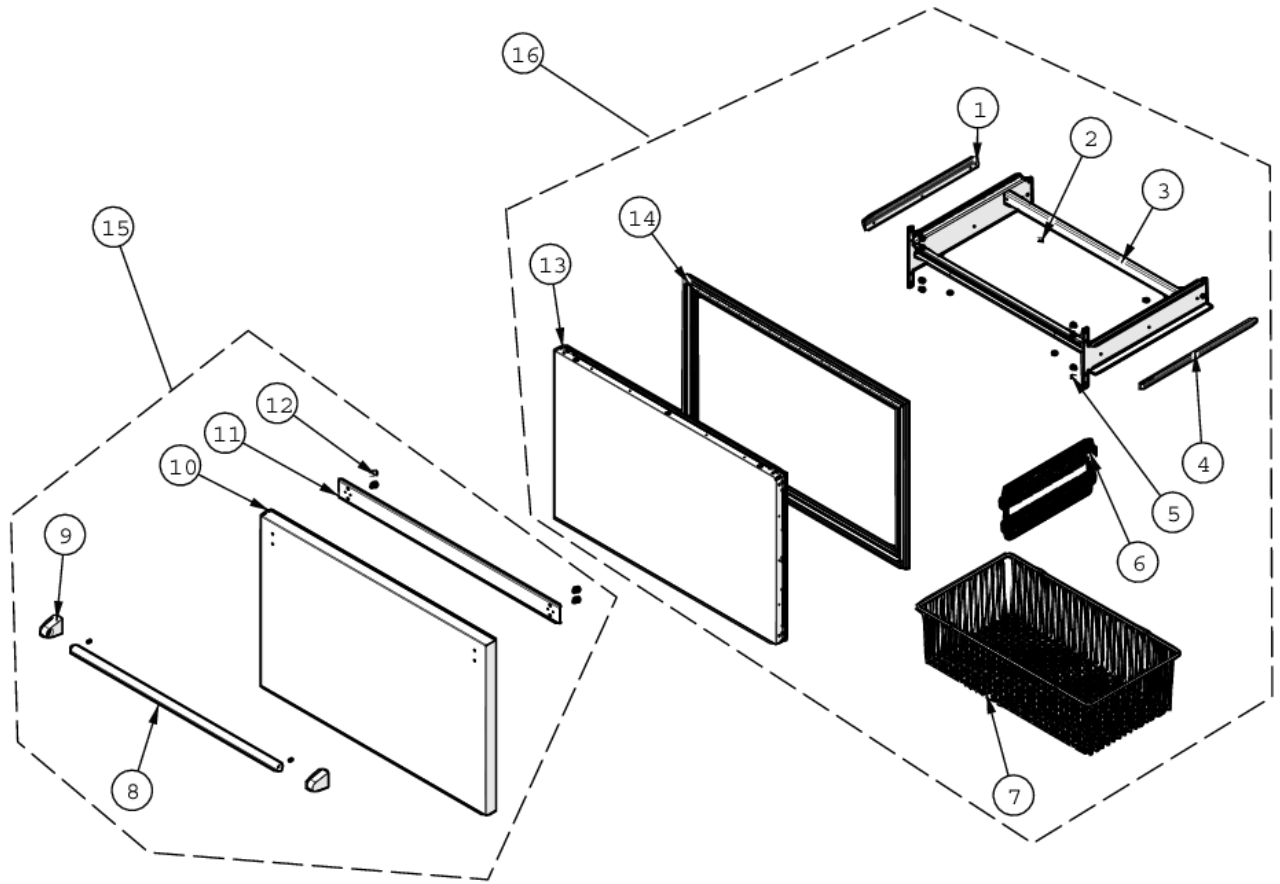

Item	Part No.	Name	Qty	Uom	NOTES
10	011565-017	SKIN,DOOR,BM 36 PRO FZ TP	1	EA	Not available online / Call for pricing and availability
10	011565-018	SKIN,DOOR,BM 36 PRO FZ CW NLA	1	EA	
10	011565-021	SKIN,DOOR,BM 36 PRO FZ SA	1	EA	
10	011565-022	SKIN,DOOR,BM 36 PRO FZ SE	1	EA	
10	011565-023	SKIN,DOOR,BM 36 PRO FZ IB	1	EA	
10	011565-024	SKIN,DOOR,BM 36 PRO FZ AR	1	EA	
10	011565-025	SKIN,DOOR,BM 36 PRO FZ RR	1	EA	
10	011565-051	SKIN,DOOR,BM 36 PRO FZ CN	1	EA	Not available online / Call for pricing and availability
10	011565-052	SKIN,DOOR,BM 36 PRO FZ DJ	1	EA	
10	011565-053	SKIN,DOOR,BM 36 PRO FZ KB	1	EA	Not available online / Call for pricing and availability
10	011565-054	SKIN,DOOR,BM 36 PRO FZ WS	1	EA	Not available online / Call for pricing and availability
11	K2097526	Bracket, Handle Support (Frz.)	1	EA	
12	M0204303	SCREW-MACH	4	EA	
13	K20916465	PAN, DOOR, 36 BTM, FZ	1	EA	
14	005450-000	GASKET,ASM,36,BM FZ VID# 602711717-17	1	EA	
15	010485-000	SKIN ASM, BM 36 FZ PRO SS	1	EA	
15	009813-002	SKIN ASM, BM 36 FZ PRO BK	1	EA	
15	009813-003	SKIN ASM, BM 36 FZ PRO BT	1	EA	Not available online / Call for pricing and availability
15	009813-004	SKIN ASM, BM 36 FZ PRO SG	1	EA	Not available online / Call for pricing and availability
15	009813-005	SKIN ASM, BM 36 FZ PRO GG	1	EA	
15	009813-006	SKIN ASM, BM 36 FZ PRO WH	1	EA	Not available online / Call for pricing and availability