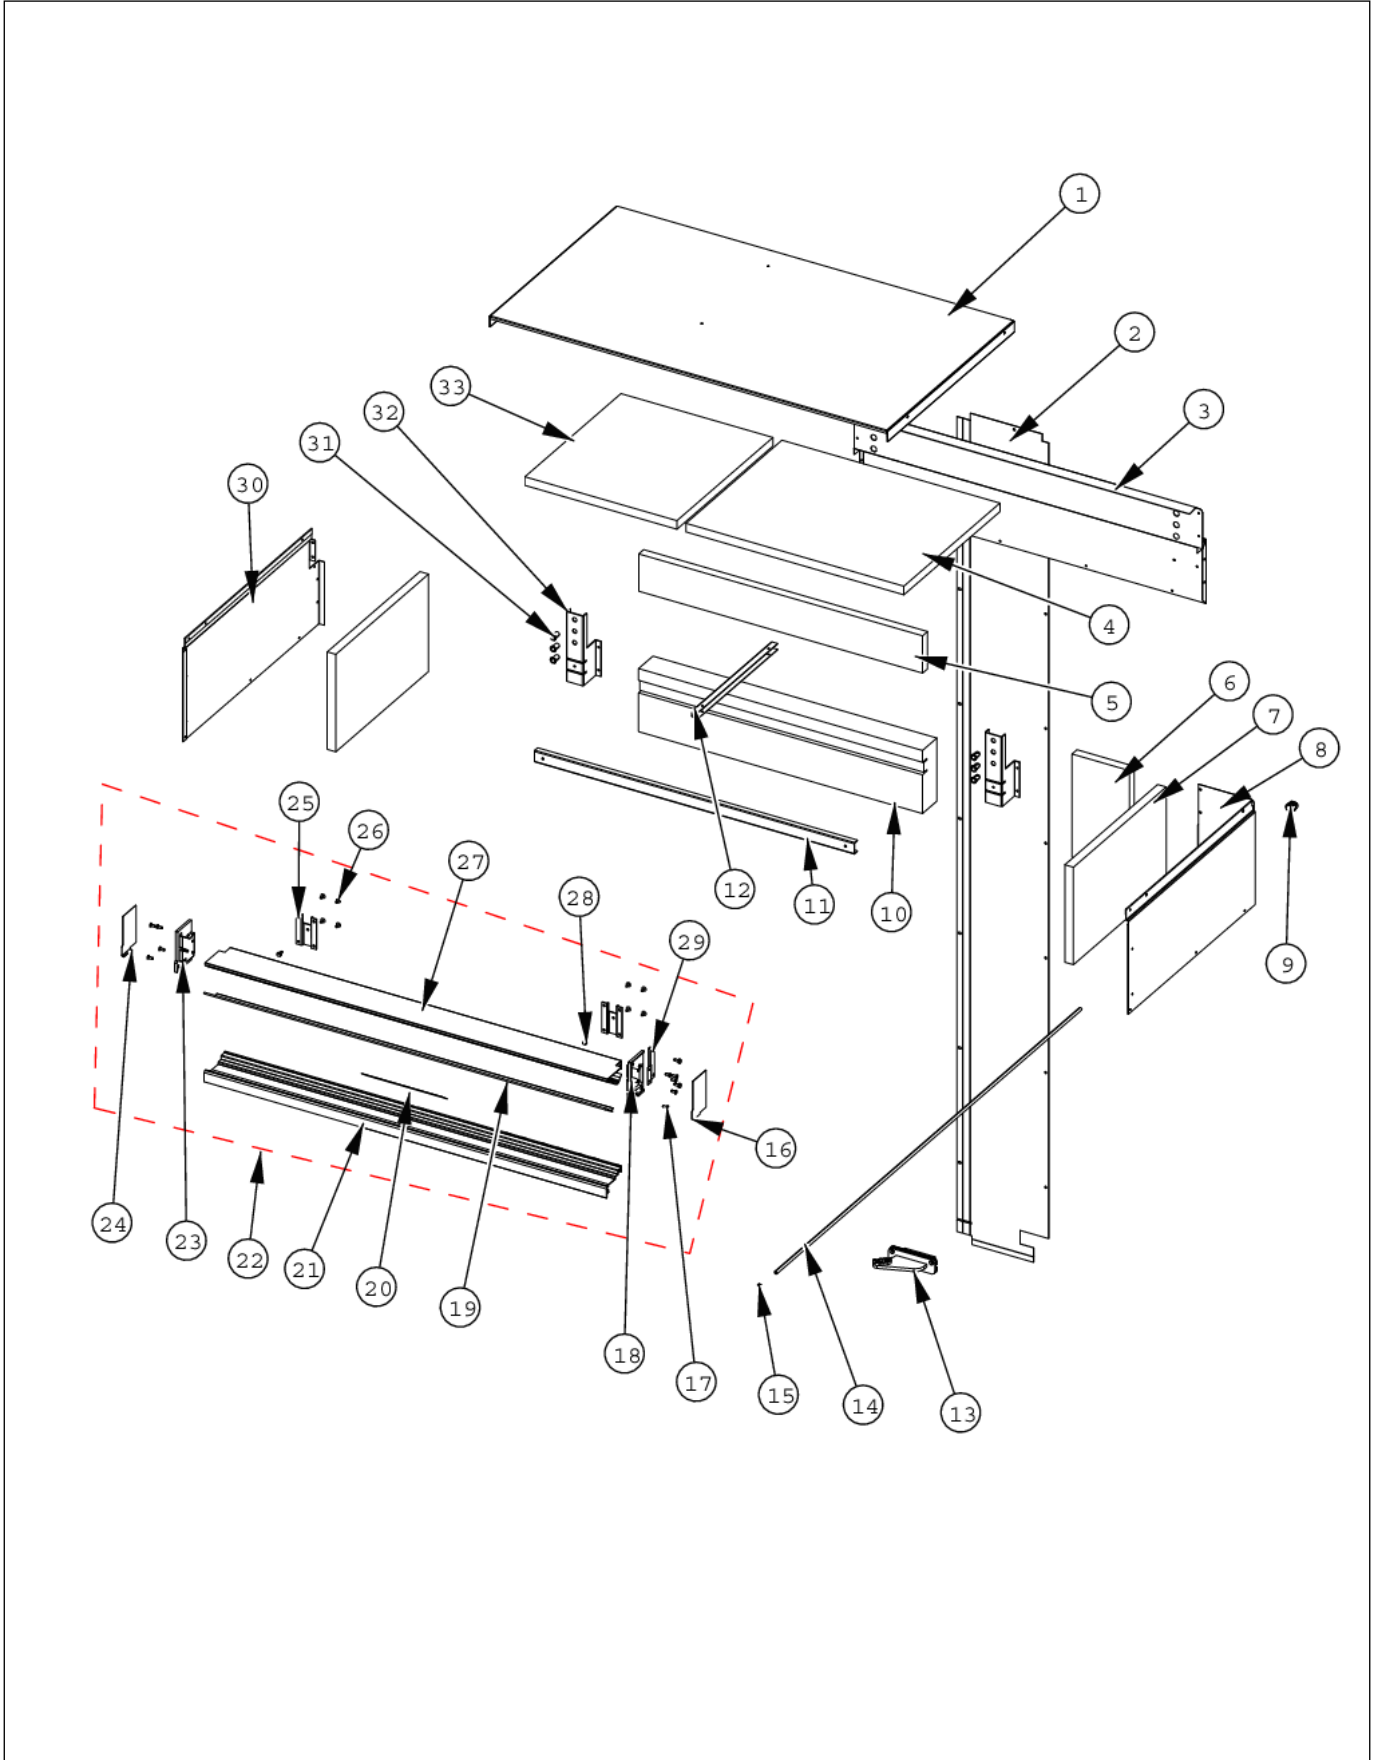

EXT AND UPPER GRILL

Item	Part No.	Name	Qty	Uom	NOTES
1	K2099931	MC TOP 36	1	EA	
2	K20913041	COVER, HEAT, EXCHANGE	1	EA	Not available online / Call for pricing and availability
3	K2099933	MC BACK 36	1	EA	
4	015026-000	INSULATION,FOAM,MC TOP RIGHT 36	1	EA	
5	PB070358	INSULATION MC COVER	1	EA	
6	007341-000	INSL,MC,BACK SIDE	1	EA	
7	PB070355	INSULATION MC COVER	2	EA	
8	004614-000	MC SIDE R	1	EA	
9	003104-000	BUSHING,STRN,RLF	1	EA	
10	PB070359	INSULATION MC COVER	1	EA	
11	K20915902	CROSSMEMBER PSM 36	1	EA	
12	K2099455	SUPPORT MC Z	1	EA	
13	PC020249	HINGE ASM, LOWER, BM, LH (PRO/DES)	1	EA	
14	PB020305	TUBING PLASTIC - IM WATERLINE BM	1	EA	
15	12115101	CLAMP-TUBE V12115101	1	EA	
16	033729-000	ENDCAP, GRILLE, R, HINGE	1	EA	
17	M0215318	SCREW-SM	22	EA	
18	PM910348	ENP CAP GRILLE R	1	EA	
19	PM910429	GRILLE LOUVER MID AF AR 36 DES FOL	1	EA	
20	PF930523	GRILL BLADE LABEL (REFRIGERATOR)	2	EA	
21	016189-000	GRILLE LOWER 36 BM RH	1	EA	
22	034227-000	GRILLE,ASM,36,BTM,LH	1	EA	
23	PM910349	END CAP GRILLE L	1	EA	
24	033707-000	ENDCAP, GRILLE, L, NO HINGE	1	EA	
25	PK050004	BRACKET GRILLE 5 SERIES	2	EA	
26	M0224128	SCREW-SM	8	EA	
27	016205-000	GRILLE LOUVER UPPER AF AR 36 DES FOL	1	EA	
28	PD020194	SCR, HEX SRTD WSHR HD, #8-18 X 1/2	4	EA