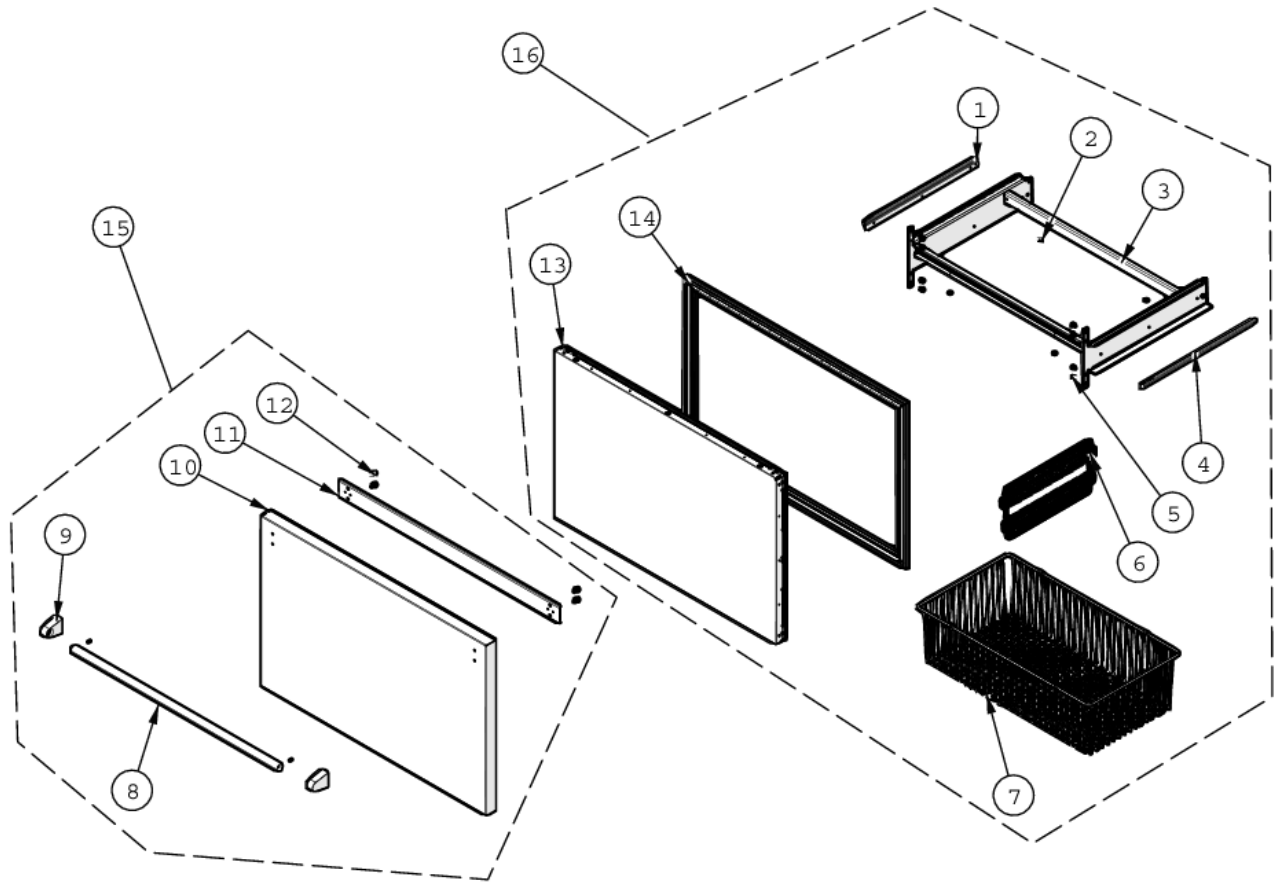

Item	Part No.	Name	Qty	Uom	NOTES
15	009813-107	SKIN ASM, BM 36 FZ PRO AL/BR	1	EA	Not available online / Call for pricing and availability
15	009813-108	SKIN ASM, BM 36 FZ PRO BU/BR	1	EA	Not available online / Call for pricing and availability
15	009813-109	SKIN ASM, BM 36 FZ PRO LE/BR	1	EA	Not available online / Call for pricing and availability
15	009813-110	SKIN ASM, BM 36 FZ PRO MJ/BR	1	EA	Not available online / Call for pricing and availability
15	009813-111	SKIN ASM, BM 36 FZ PRO FG/BR	1	EA	Not available online / Call for pricing and availability
15	009813-112	SKIN ASM, BM 36 FZ PRO VB/BR	1	EA	Not available online / Call for pricing and availability
15	009813-113	SKIN ASM, BM 36 FZ PRO CB/BR	1	EA	Not available online / Call for pricing and availability
15	009813-114	SKIN ASM, BM 36 FZ PRO EP/BR	1	EA	Not available online / Call for pricing and availability
15	009813-115	SKIN ASM, BM 36 FZ PRO PL/BR	1	EA	Not available online / Call for pricing and availability
15	009813-116	SKIN ASM, BM 36 FZ PRO CH/BR	1	EA	Not available online / Call for pricing and availability
15	009813-117	SKIN ASM, BM 36 FZ PRO TP/BR	1	EA	Not available online / Call for pricing and availability
15	009813-118	SKIN ASM, BM 36 FZ PRO CW/BR	1	EA	Not available online / Call for pricing and availability
15	009813-121	SKIN ASM, BM 36 FZ PRO SA/BR	1	EA	Not available online / Call for pricing and availability