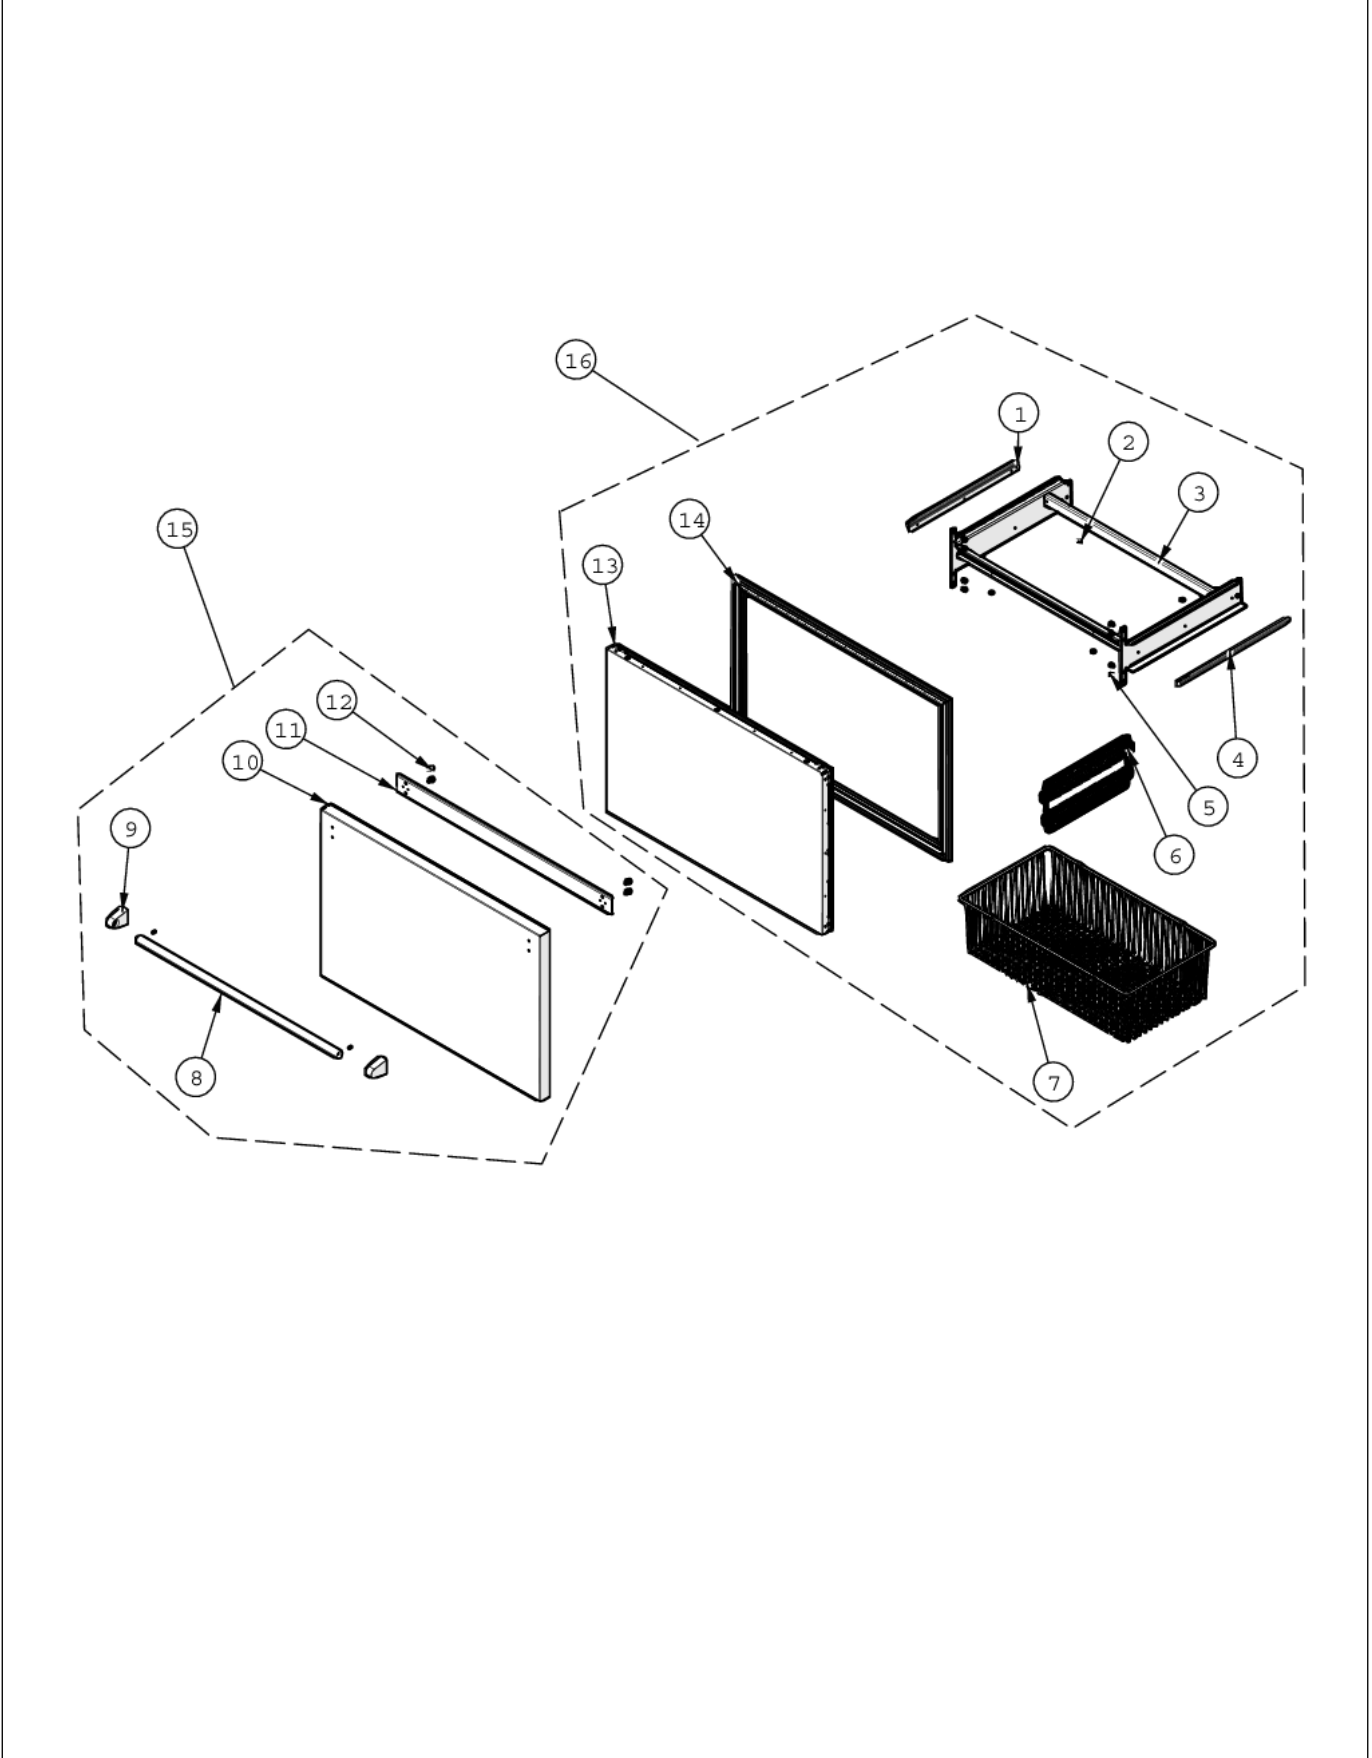

FZ DOOR

Item	Part No.	Name	Qty	Uom	NOTES
1	PC080027	INNER MEMBER, SLIDE BM 36 (LH)	1	EA	
2	M0274067	WASHER-NYLON	4	EA	
3	PM010622	FRAME BASKET ASM 36 BM	1	EA	
4	PC080030	INNER MEMBER, SLIDE BM 36 (RH)	1	EA	
5	M0204702	SCR 10-32 B IHXS 3/8 S	1	EA	
6	003995-000	DIVIDER, BOT BASKET	1	EA	
7	PM910172	BASKET BOTTOM 36 BM FZ	1	EA	
8	PE930094	VCBB36 HANDLE -SS (32.437")	1	EA	
9	000268-000	HANDLE ENDCAP	2	EA	
9	000268-100	HANDLE END CAP ASSY - BR	2	EA	
10	011558-000	SKIN,DOOR,BM 36 PRO FZ SS	1	EA	
10	011565-002	SKIN,DOOR,BM 36 PRO FZ BK	1	EA	
10	011565-003	SKIN,DOOR,BM 36 PRO FZ BT	1	EA	
10	011565-004	SKIN,DOOR,BM 36 PRO FZ SG	1	EA	
10	011565-005	SKIN,DOOR,BM 36 PRO FZ GG	1	EA	
10	011565-006	SKIN,DOOR,BM 36 PRO FZ WH	1	EA	
10	011565-007	SKIN,DOOR,BM 36 PRO FZ AL	1	EA	Not available online / Call for pricing and availability
10	011565-008	SKIN,DOOR,BM 36 PRO FZ BU	1	EA	
10	011565-009	SKIN,DOOR,BM 36 PRO FZ LE	1	EA	
10	011565-010	SKIN,DOOR,BM 36 PRO FZ MJ	1	EA	
10	011565-011	SKIN,DOOR,BM 36 PRO FZ FG	1	EA	Not available online / Call for pricing and availability
10	011565-012	SKIN,DOOR,BM 36 PRO FZ VB	1	EA	
10	011565-013	SKIN,DOOR,BM 36 PRO FZ CB	1	EA	
10	011565-014	SKIN,DOOR,BM 36 PRO FZ EP	1	EA	Not available online / Call for pricing and availability
10	011565-015	SKIN,DOOR,BM 36 PRO FZ PL	1	EA	
10	011565-016	SKIN,DOOR,BM 36 PRO FZ CH	1	EA