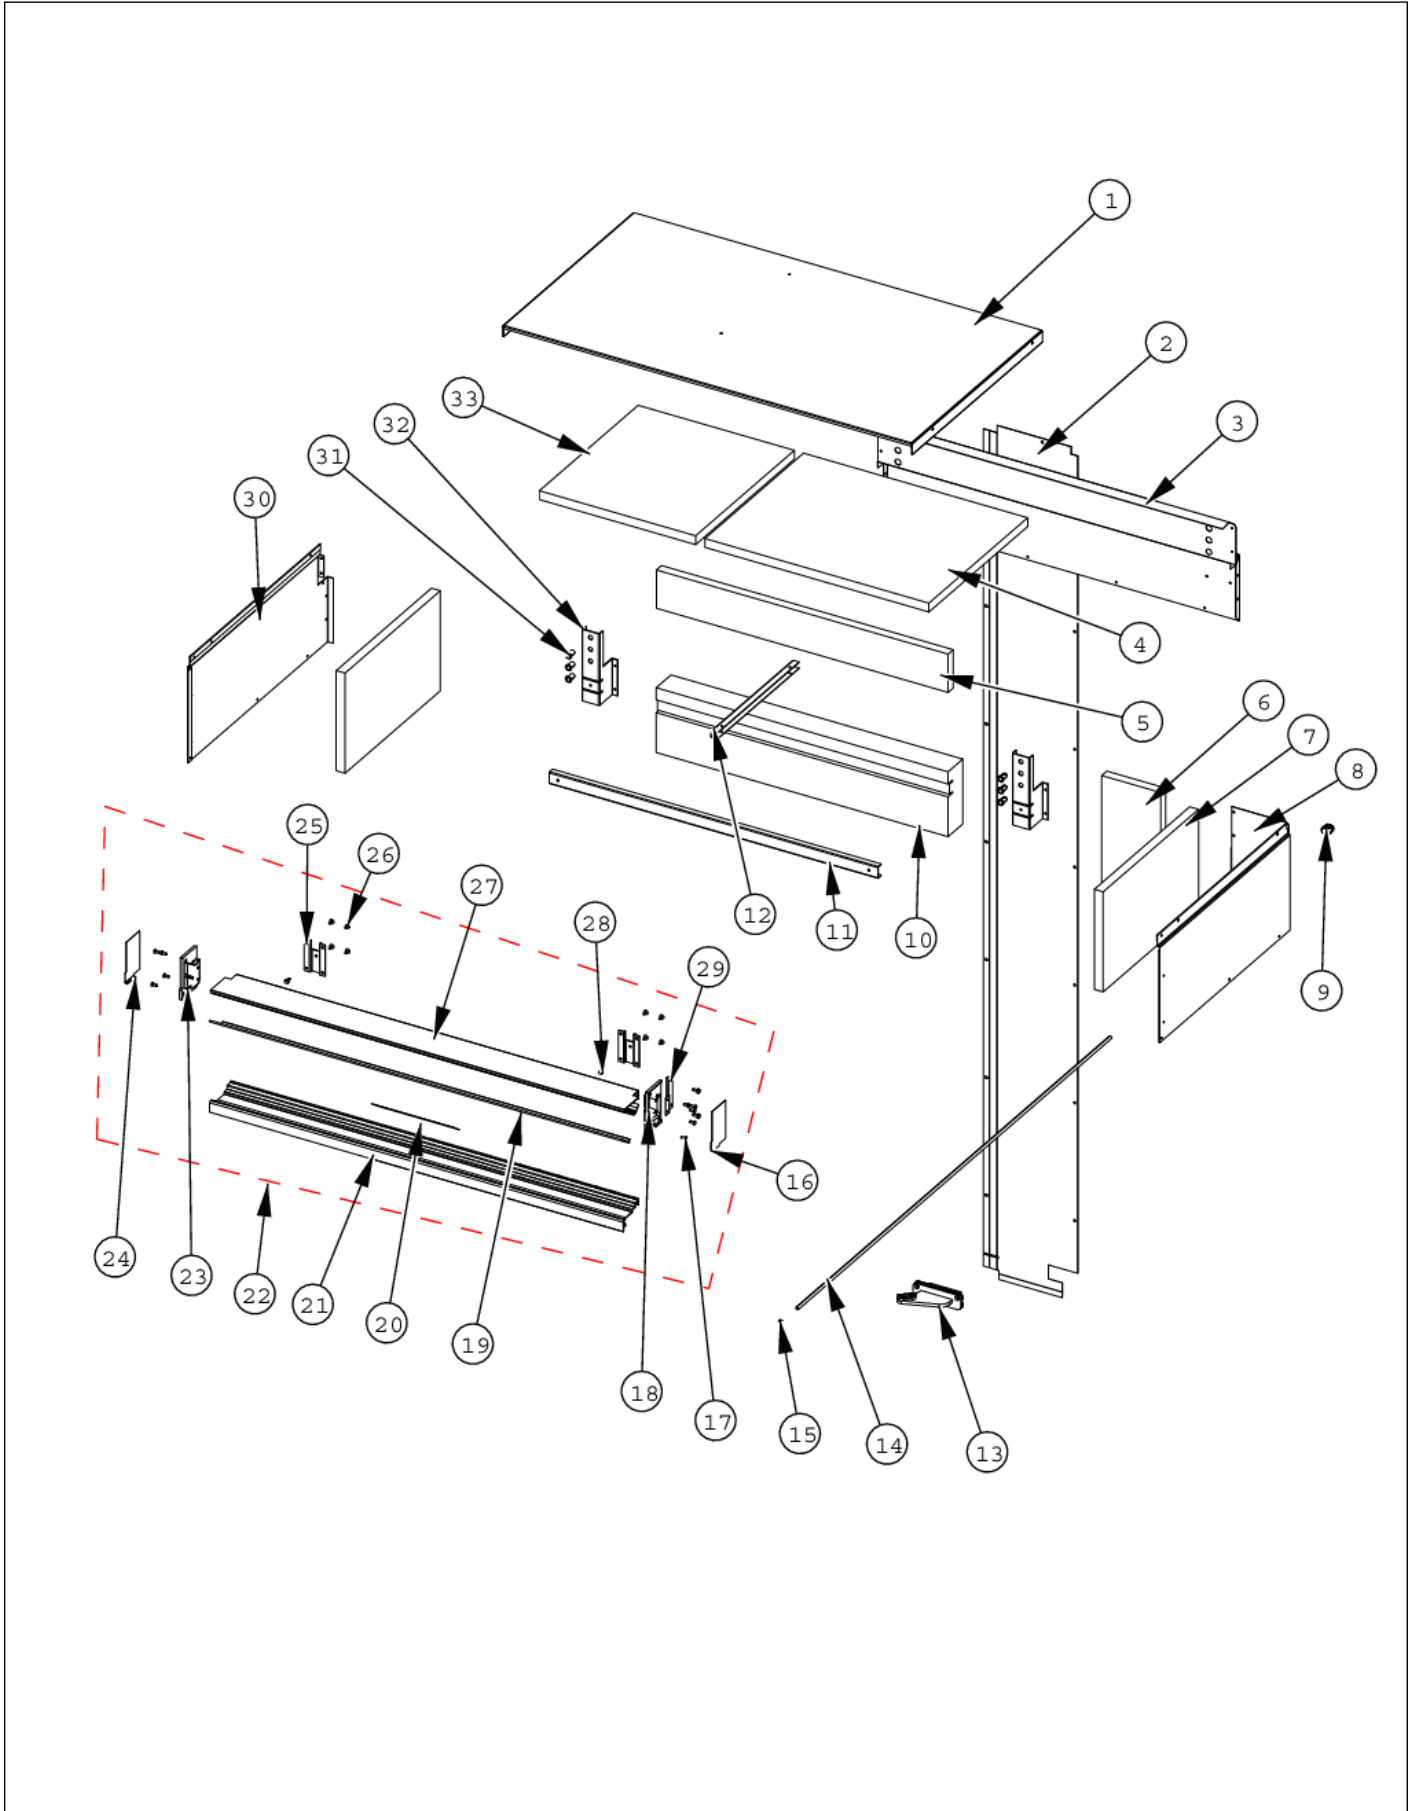

Item	Part No.	Name	Qty	Uom	NOTES
29	K2099470	BRACKET GRILLE SUPPORT R	1	EA	
30	K2099460	MC SIDE L	1	EA	
31	PD040157	BEARING SLEEVE	6	EA	
32	K20915675	BRACKET PSM	2	EA	
33	015022-000	INSULATION,FOAM,MC TOP LEFT 36	1	EA