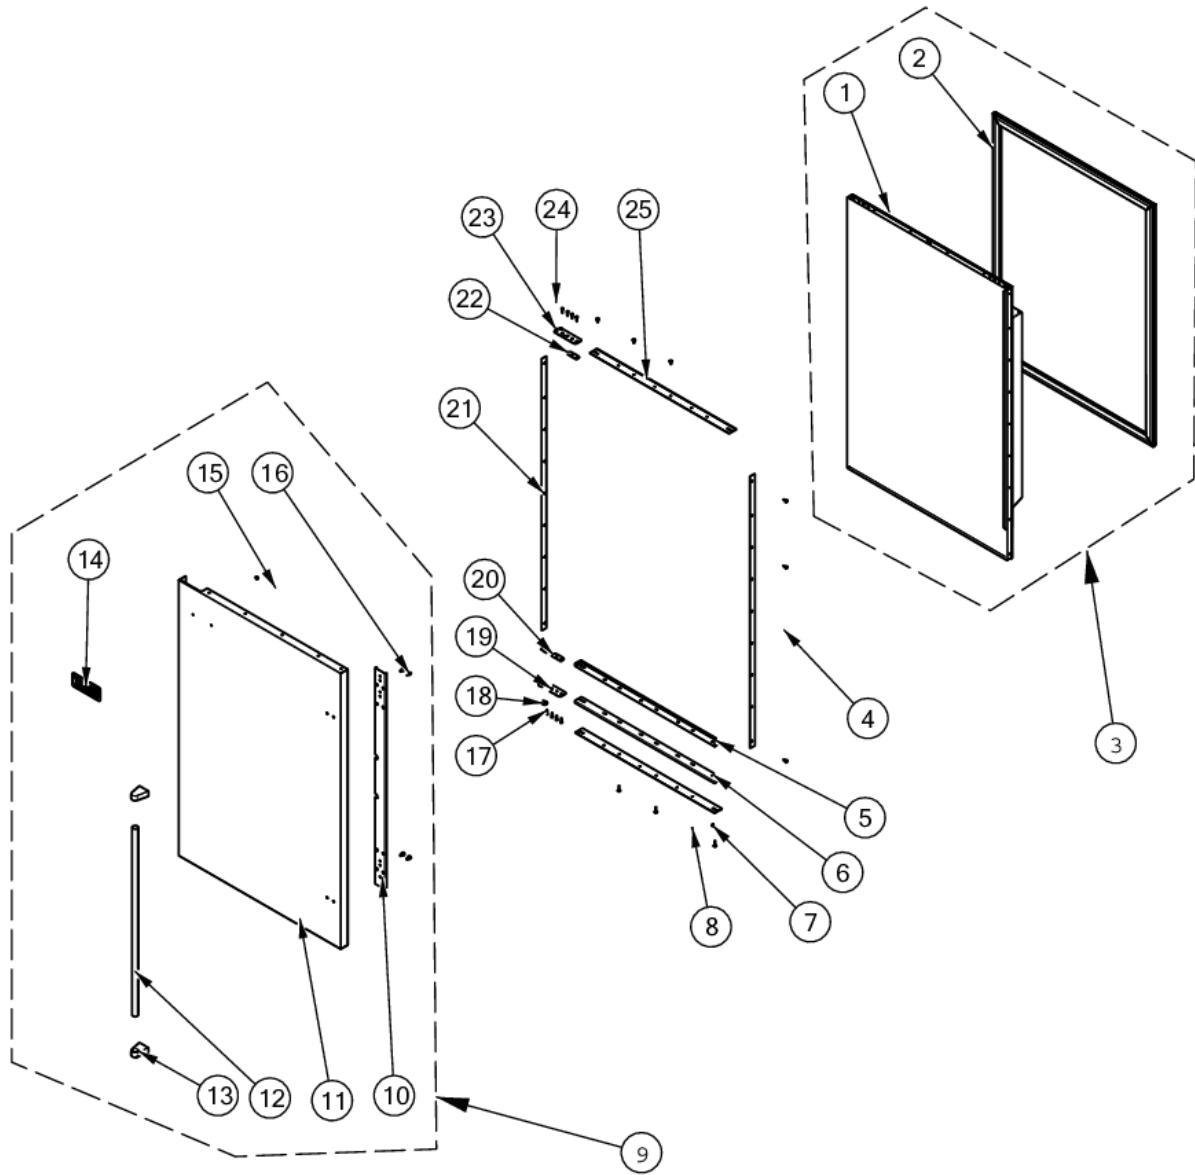

Item	Part No.	Name	Qty	Uom	NOTES
9	009835-051	SKIN, ASM, BM 36 FF PRO LH CN	1	EA	Not available online / Call for pricing and availability
9	009835-052	SKIN, ASM, BM 36 FF PRO LH DJ	1	EA	Not available online / Call for pricing and availability
9	009835-053	SKIN, ASM, BM 36 FF PRO LH KB	1	EA	Not available online / Call for pricing and availability
9	009835-054	SKIN, ASM, BM 36 FF PRO LH WS	1	EA	Not available online / Call for pricing and availability
9	010525-100	SKIN, ASM, BM 36 FF PROI LH SS/BR	1	EA	Not available online / Call for pricing and availability
9	009835-102	SKIN, ASM, BM 36 FF PRO LH BK/BR	1	EA	Not available online / Call for pricing and availability
9	009835-103	SKIN, ASM, BM 36 FF PRO LH BT/BR	1	EA	Not available online / Call for pricing and availability
9	009835-104	SKIN, ASM, BM 36 FF PRO LH SG/BR	1	EA	Not available online / Call for pricing and availability
9	009835-105	SKIN, ASM, BM 36 FF PRO LH GG/BR	1	EA	Not available online / Call for pricing and availability
9	009835-106	SKIN, ASM, BM 36 FF PRO LH WH/BR	1	EA	Not available online / Call for pricing and availability
9	009835-107	SKIN, ASM, BM 36 FF PRO LH AL/BR	1	EA	Not available online / Call for pricing and availability
9	009835-108	SKIN, ASM, BM 36 FF PRO LH BU/BR	1	EA	Not available online / Call for pricing and availability
9	009835-109	SKIN, ASM, BM 36 FF PRO LH LE/BR	1	EA	Not available online / Call for pricing and availability