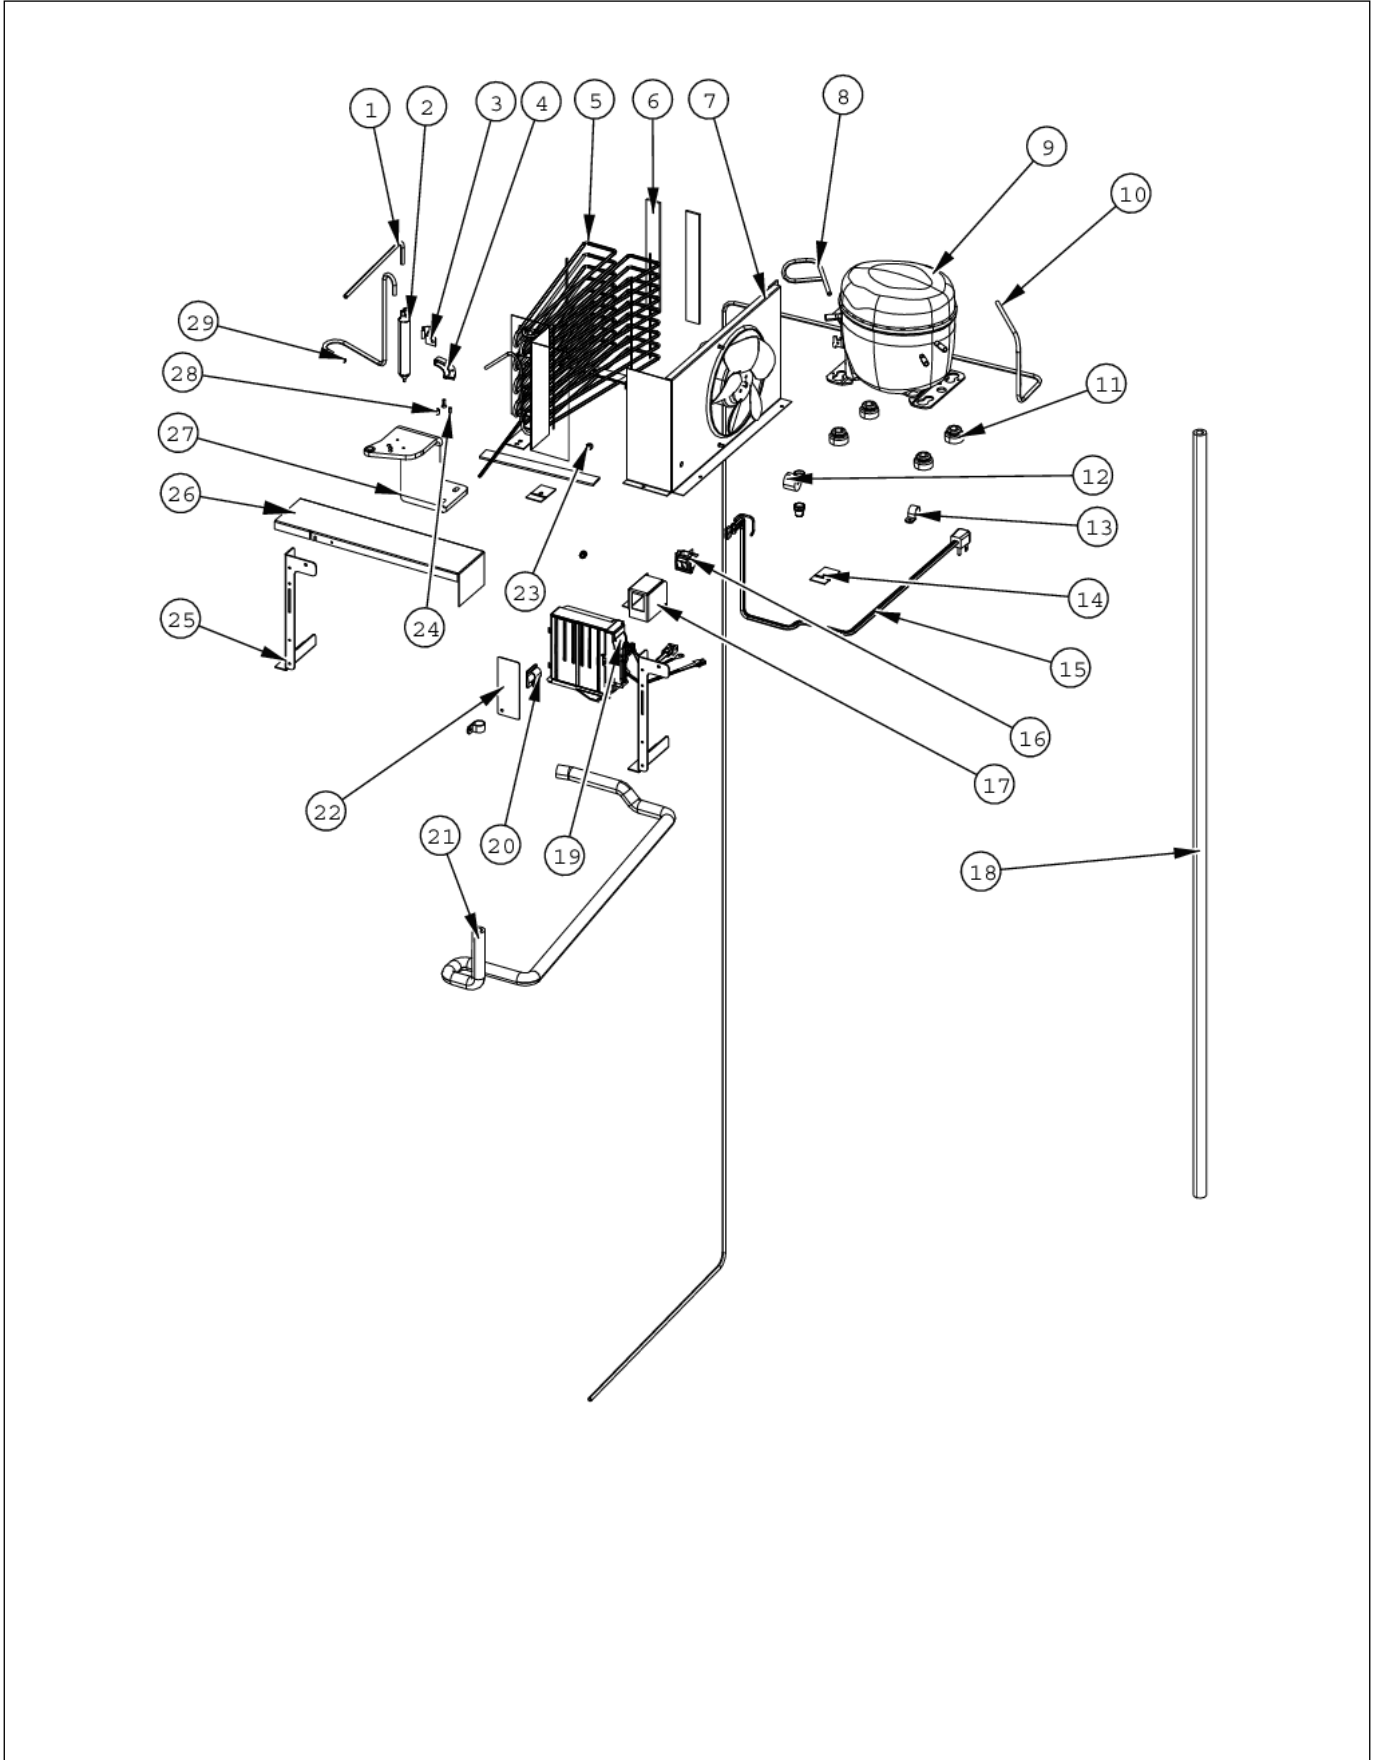

SEALED SYSTEM

Item	Part No.	Name	Qty	Uom	NOTES
1	F2097740	TUBE PROCESS	1	EA	
2	030926-000	DRIER - HIGH SIDE	1	EA	
3	10547001	CLIP-DRIER V10547001	1	EA	
4	PK030477	RETAINER DOOR STOP	1	EA	
5	PB920171	CONDENSER ASM	1	EA	
6	A3189370	GASKET-FOAM VA3189370	3	EA	
7	G5096494	COND. FAN ASSY	1	EA	
8	F2096507	TUBE-PROCESS GRN	1	EA	
9	PM010619	COMPRESSOR VCC AF	1	EA	
10	F2096517	DISCHARGE TUBE	1	EA	
Not Shown	NOTE	NOT FIELD REPLACEABLE		EA	
11	10835901	GROMMET RUBBER V10835901	4	EA	
12	10699601	DAMPER-TUBING .8	2	EA	
13	023823-000	CLIP, TUBE	1	EA	
14	K2096943	PANEL BRACKET	2	EA	
15	10916507	CORD-POWER 5 SERIES	1	EA	
16	PE950149	SWITCH POWER	1	EA	
17	025433-000	BRACKET,SW,POWER	1	EA	
18	PB970189	INSULATION TUBING 70.000	1	EA	
19	011666-000	INVERTER,CMPR,ASM	1	EA	
Comments for Part Num. 011666-000 gboltz@VikingRange.com on Aug 9, 2018 See 2018-01P Parts Bulletin					
20	M0104102	CLIP-CORD RED	1	EA	
21	PB970188	INSULATION TUBING 45.000 5 SERIES	1	EA	
22	000975-000	SUPPORT, FAN SWITCH	1	EA	
23	007407-000	RING,LOK, .187 DIA	2	EA	
24	PD020226	SCREW FHP 8-32 X .500 SS BO	2	EA	
25	014190-000	BRACKET, GRILLE SUPPORT	2	EA