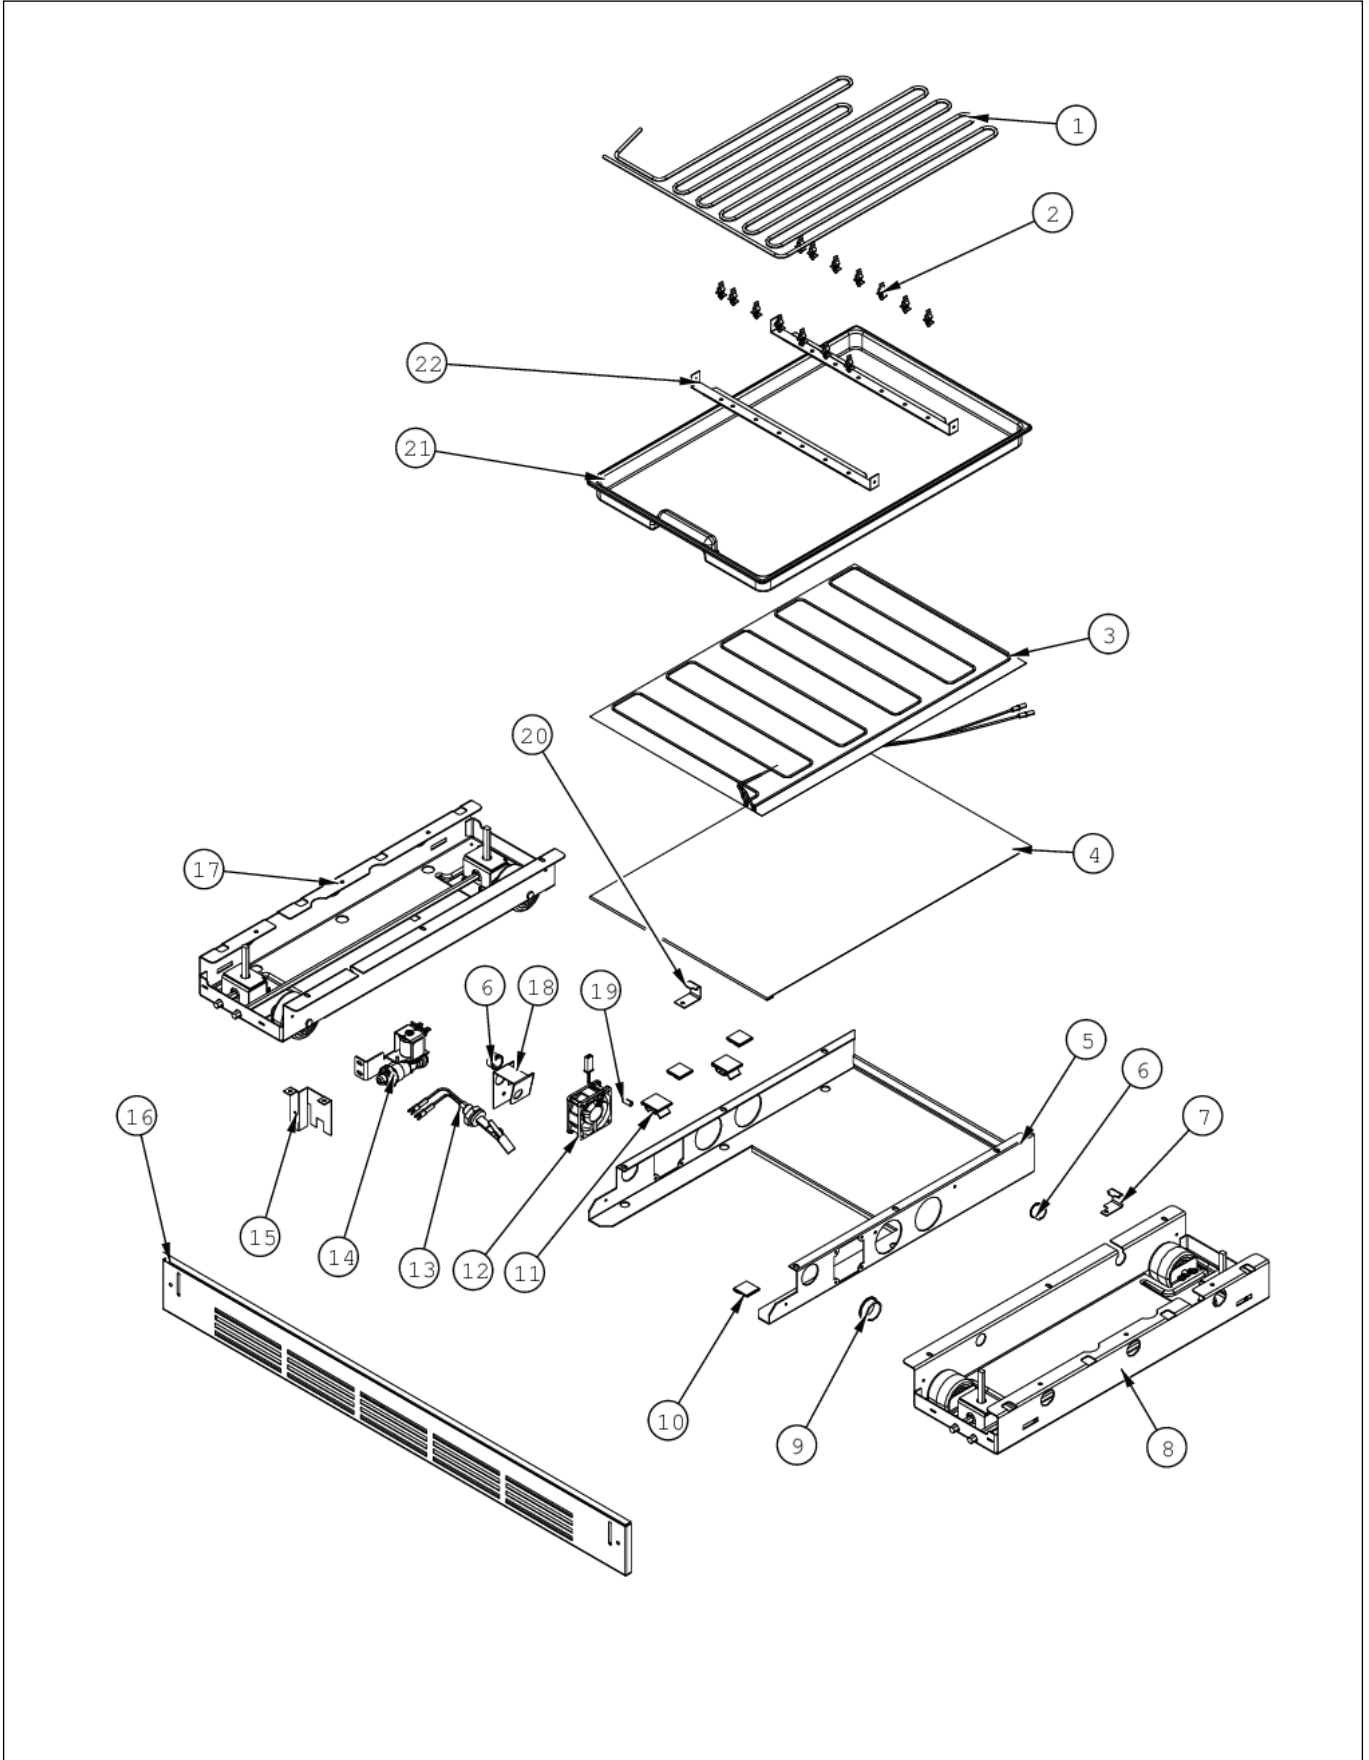

CABINET BOTTOM

Item	Part No.	Name	Qty	Uom	NOTES
1	F20915696	SERPENTINE CONDENSER DRAIN	1	EA	
2	PD030146	STAND OFF LOCK CLIP	13	EA	
3	G50911853	TRAY PAN HEATER	1	EA	
4	L20914124WH	TRAY PAN HEATER	1	EA	
5	K20915952	SHIELD BOTTOM DRAIN	1	EA	
6	A4554806	BUSHING-SNAP VA4554806	2	EA	
7	K2098096	BRKT GRILLE SUPPORT	1	EA	
8	060890-000	LEVELER MODULE R	1	EA	
9	A4554817	BUSHING-SNAP VA4554817	1	EA	
10	M0104106	CLIP-CORD VM0104106	3	EA	
11	M0104102	CLIP-CORD RED	1	EA	
12	004551-000	AXIAL FAN	1	EA	
Comments for Part Num. 004551-000 gboltz@VikingRange.com on Jul 21, 2016 View service bulletin TR-0052-SP before ordering fan, if applicable order kit instead of fan					
13	PE050248	FLOAT SWITCH HORIZONTAL	1	EA	
14	PA970012	SINGLE WATER VALVE	1	EA	
15	K20913788	BRKT VALVE H2O SINGLE	1	EA	
16	044439-000	GRILLE TOE ASM BM 36	1	EA	
17	060891-000	LEVELER MODULE L	1	EA	
18	B20915627	BRACKET HORIZ FLOAT SWITCH	1	EA	
19	011332-000	SPACER,NYL	2	EA	
20	K2098044	BRKT GRILLE SUPPORT	1	EA	
21	PK930348	PAN DRAIN	1	EA	
22	K20913040	BRACKET, CONDENSATE SUPPORT	2	EA	Not available online / Call for pricing and availability