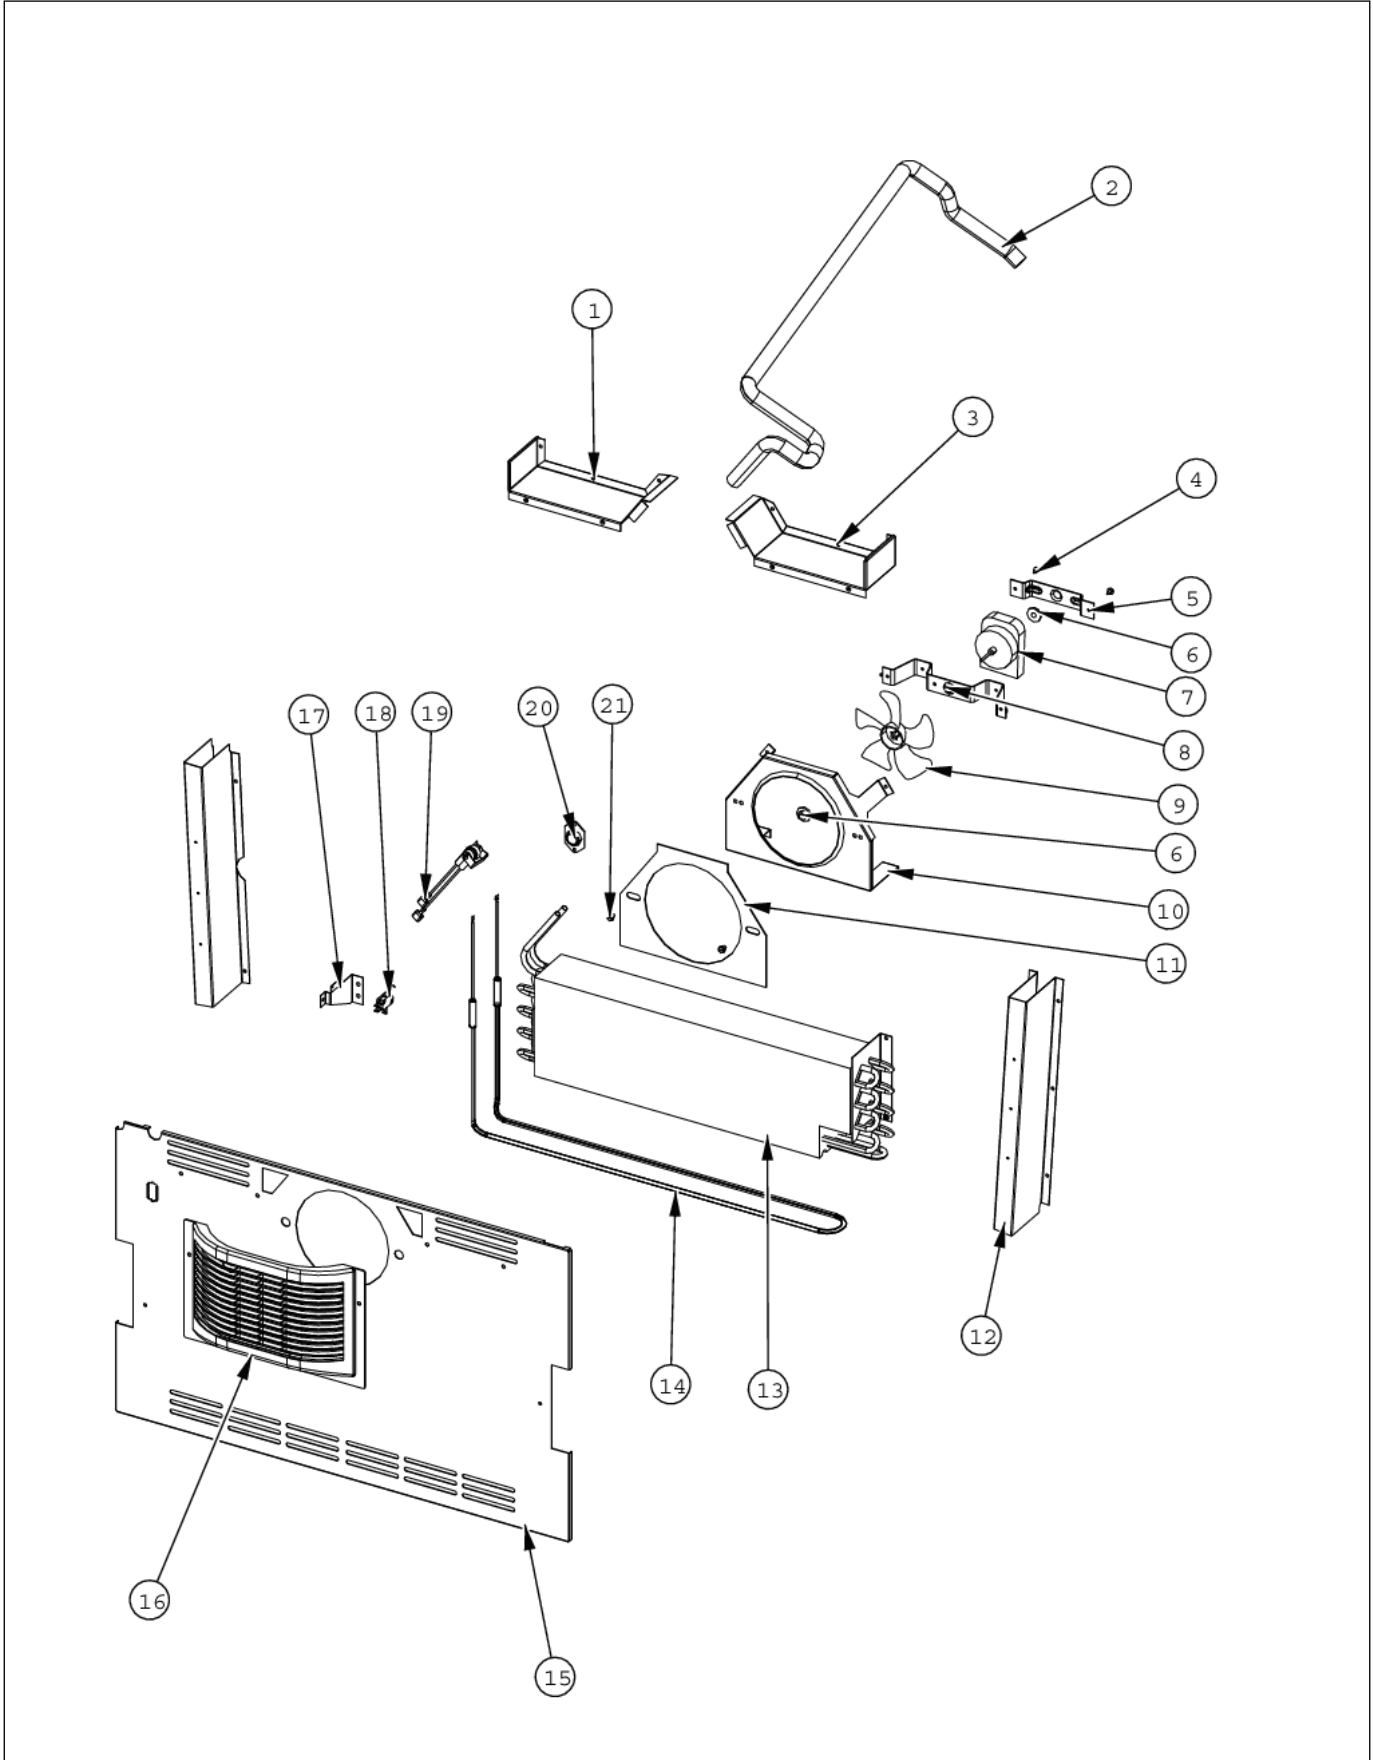

LOW SIDE ASSEMBLY

Item	Part No.	Name	Qty	Uom	NOTES
1	K2097168	BRKT DIVIDER L	1	EA	
2	PB970188	INSULATION TUBING 45.000 5 SERIES	1	EA	
3	K2097169	BRKT DIVIDER R	1	EA	
4	PD020193	SCR 8-18 X 3/8	2	EA	
5	L21910017	BRACKET FAN EVAP -- VEN	1	EA	Not available online / Call for pricing and availability
6	A1017202	GROMMET-FAN VA1017202	2	EA	
7	PE950153	MOTOR EVAP FAN	1	EA	
8	10656101	BRKT-MTR UP STEEL V1065601Q	1	EA	
9	12059901	FAN-EVAP/5.250 V12059901	1	EA	
10	PM910168	SHROUD EVAP FAN BM	1	EA	
11	12102401	GSKT-EVAP FAN SHRD V12102401	1	EA	
12	K2097172	RETURN AIR CHANNEL	2	EA	
13	PM910178	BOTTOM MOUNT EVAP	1	EA	
14	PJ910030	BOTTOM MOUNT EVAP HEATER	1	EA	
15	000247-000	COVER, EVAP, BM	1	EA	
16	12063301	COVER-FZ FAN V12063301	1	EA	
17	K2098398	36" BM SWITCH MOUNTING BRKT	1	EA	
18	003471-000	SWITCH SNAP-ACTION BM 36	1	EA	
19	058966-000	THERMOSTAT, SNAP ACTION, 55 OPEN 20 CLOSE	1	EA	
20	C8983701	THERMISTOR	1	EA	
21	PD020038	SCREW-#10 X 3/8 HEX WH.HD.T(F)GREEN	2	EA	
NI	031006-000	HEAT EXCHANGER ASM BM 36	1	EA