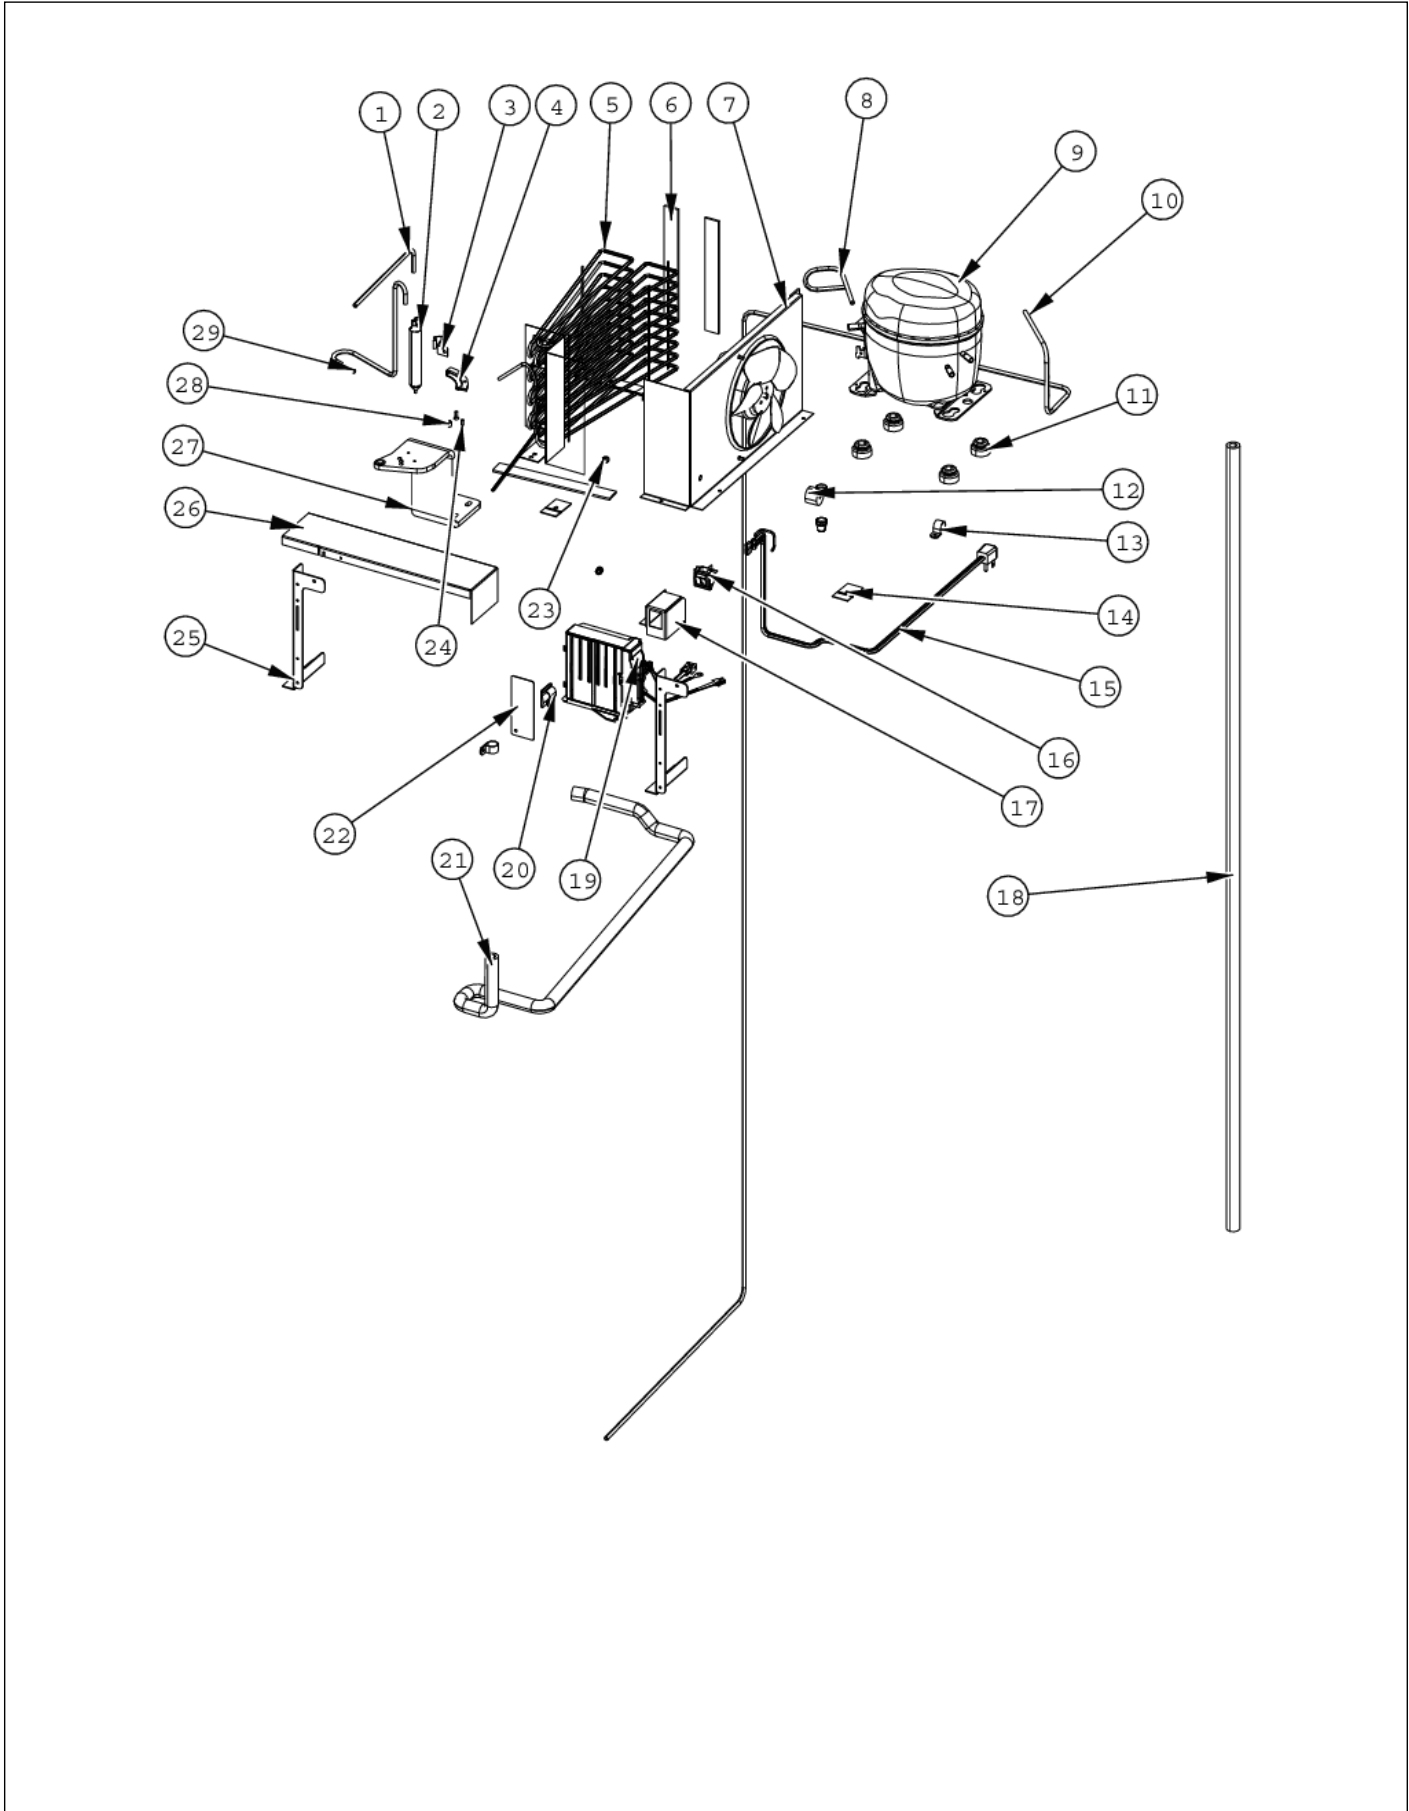

Item	Part No.	Name	Qty	Uom	NOTES
26	K20912361	DIVERTER AIR HI SIDE 36	1	EA	Not available online / Call for pricing and availability
27	G50914180	TOP HINGE ASM L 36 BM	1	EA	
28	PC020242	SCR HEX SKET SET .3125-18CUP PT	1	EA	
29	003325-000	TUBE DRIER COND	1	EA