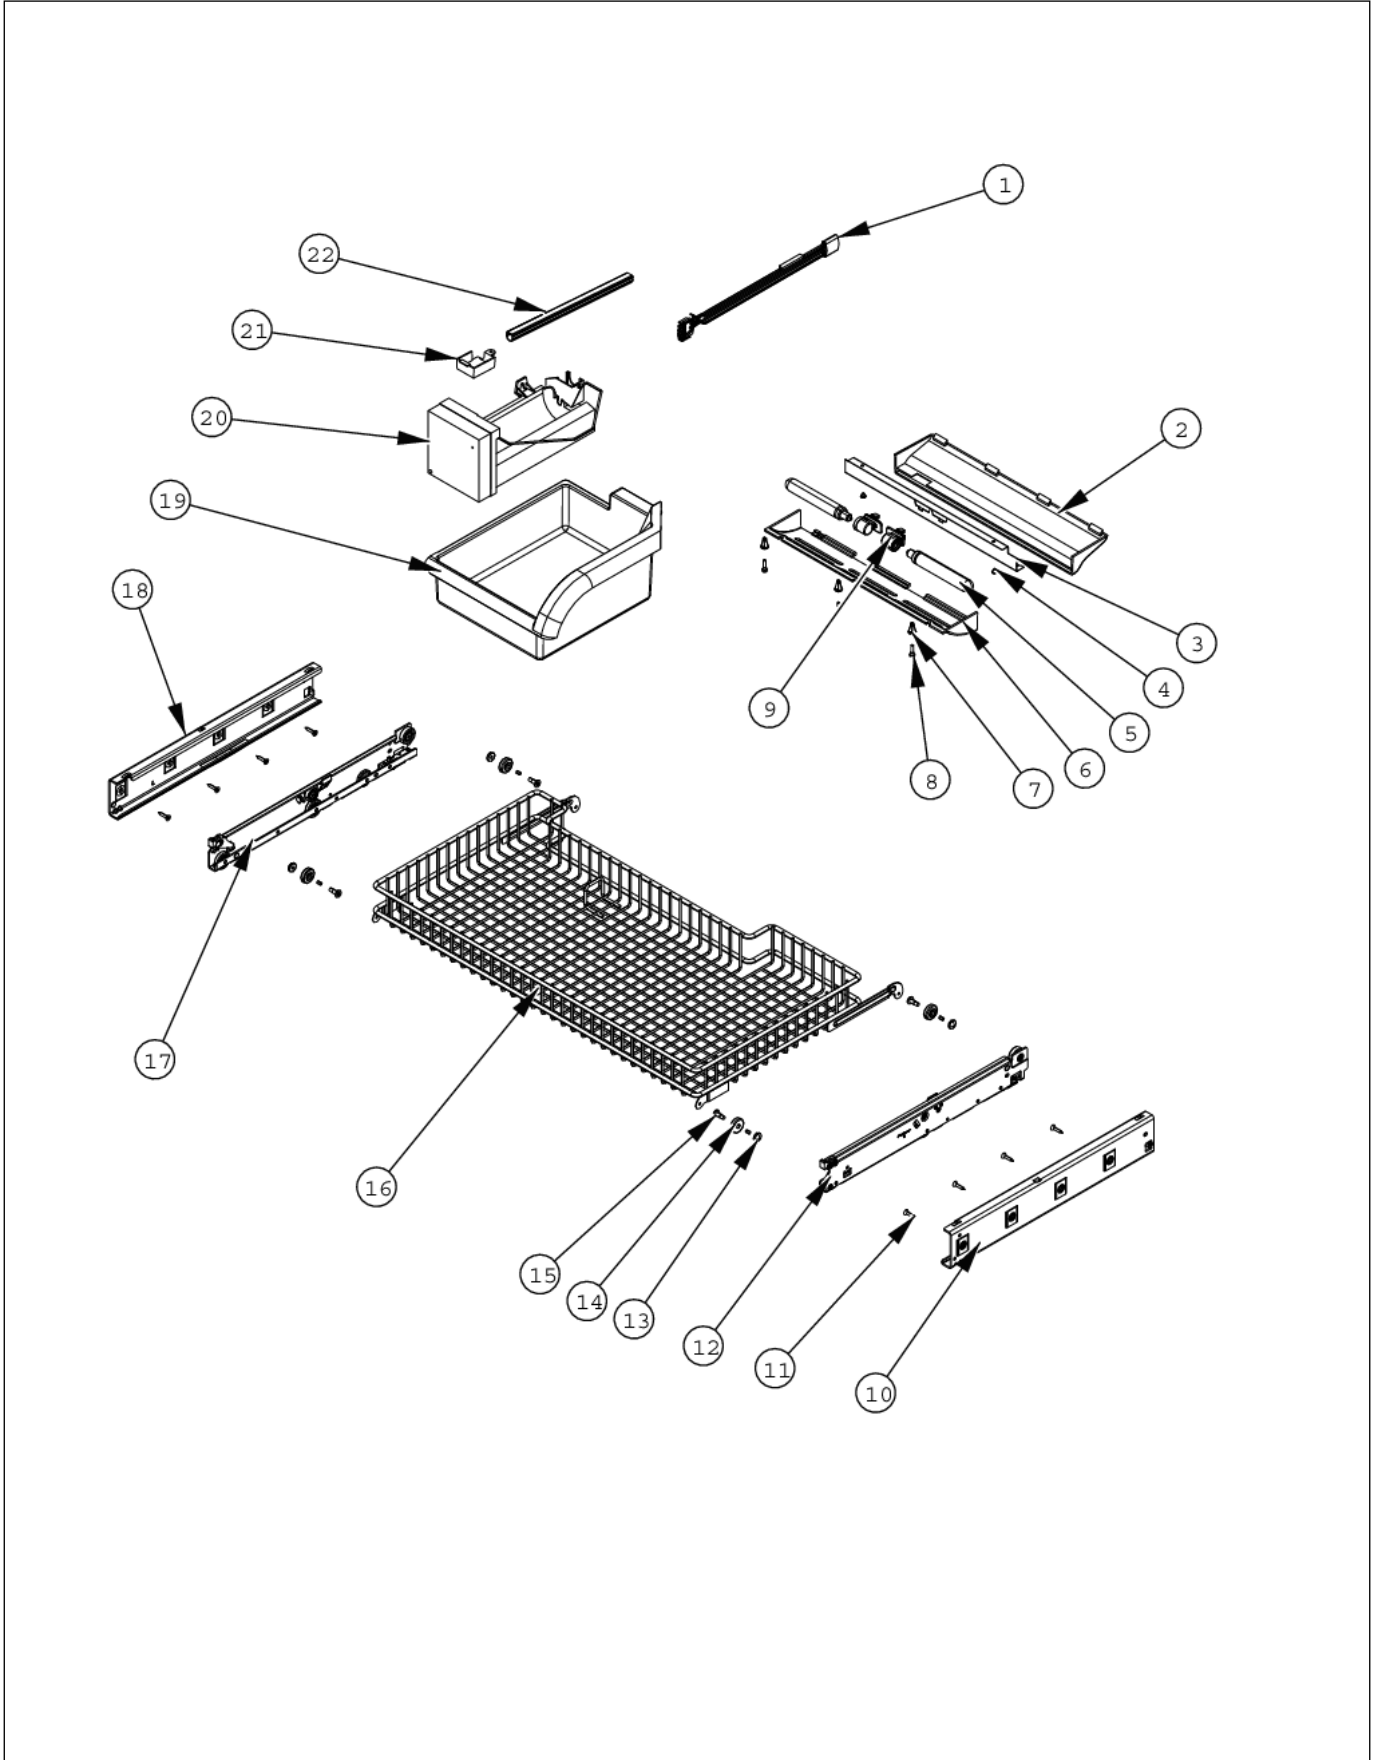

FREEZER INTERIOR

Item	Part No.	Name	Qty	Uom	NOTES
1	023112-000	HARNES,ICE MAKER	1	EA	
2	12074501	COVER-FZ LIGHT	1	EA	
3	L2098313	BRACKET, LT, 36 BTM, FZ	1	EA	
4	M0223729	SCREW-SM #	2	EA	
5	004528-000	LAMP, 40 WATT CLEAR LIGHT	2	EA	
6	PK930253	LENS LIGHT BM 36" FZ	1	EA	
7	M0581001	GROMMET-SCREW VM0581001	3	EA	
8	M0238846	SCREW-SHLDR	3	EA	
9	PE950125	LIGHT SOCKET	2	EA	
10	PC080028	OUTER MEMBER, SLIDE RH (83102)	1	EA	
11	PD920174	10X7/8 PHILLIPS SMA TRI LOBE SA	8	EA	
12	057856-000	MIDDLE MEMBER, SLIDE, BM 36, RH (83103)	1	EA	
13	PD020270	CAP, SCREW	2	EA	
14	12088001	ROLLER-UP BSKT	3	EA	
15	M0253916	SCR 8-32 SHXW 3/8 TRI-LOBE	4	EA	
16	PM010630	BASKET, TOP	1	EA	
17	057857-000	MIDDLE MEMBER, SLIDE, BM 36, LH (83104)	1	EA	
18	PC080025	OUTER MEMBER, SLIDE LH (83101)	1	EA	
19	PK930056	PAN ICE (BM)	1	EA	
20	G50911850	ICE MAKER ASMY, BM	1	EA