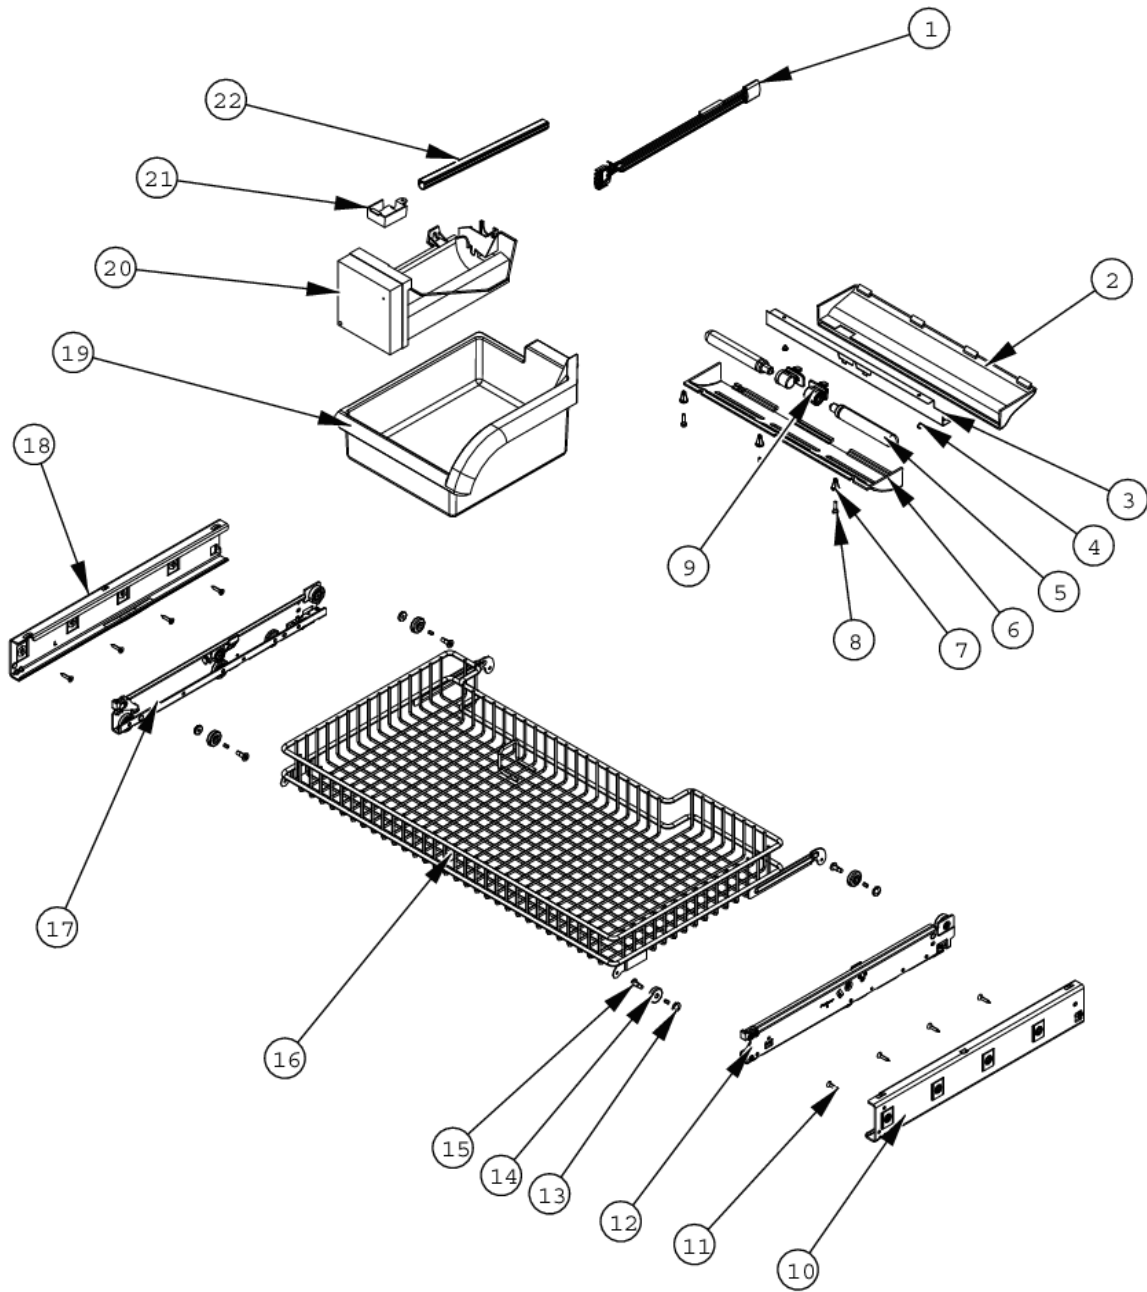

FREEZER INTERIOR

Item	Part No.	Name	Qty	Uom	NOTES
1	023112-000	HARNES,ICE MAKER	1	EA	
2	12074501	COVER-FZ LIGHT	1	EA	
3	L2098313	BRACKET, LT, 36 BTM, FZ	1	EA	
4	M0223729	SCREW-SM #	2	EA	
5	004528-000	LAMP, 40 WATT CLEAR LIGHT	2	EA	
6	PK930253	LENS LIGHT BM 36" FZ	1	EA	
7	M0581001	GROMMET-SCREW VM0581001	3	EA	
8	M0238846	SCREW-SHLDR	3	EA	
9	PE950125	LIGHT SOCKET	2	EA	
10	PC080028	OUTER MEMBER, SLIDE RH (83102)	1	EA	
11	PD920174	10X7/8 PHILLIPS SMA TRI LOBE SA	8	EA	
12	057856-000	MIDDLE MEMBER, SLIDE, BM 36, RH (83103)	1	EA	
13	PD020270	CAP, SCREW	2	EA	
14	12088001	ROLLER-UP BSKT	3	EA	
15	M0253916	SCR 8-32 SHXW 3/8 TRI-LOBE	4	EA	
16	PM010630	BASKET, TOP	1	EA	
17	057857-000	MIDDLE MEMBER, SLIDE, BM 36, LH (83104)	1	EA	
18	PC080025	OUTER MEMBER, SLIDE LH (83101)	1	EA	
19	PK930056	PAN ICE (BM)	1	EA	
20	G50911850	ICE MAKER ASMY, BM	1	EA	