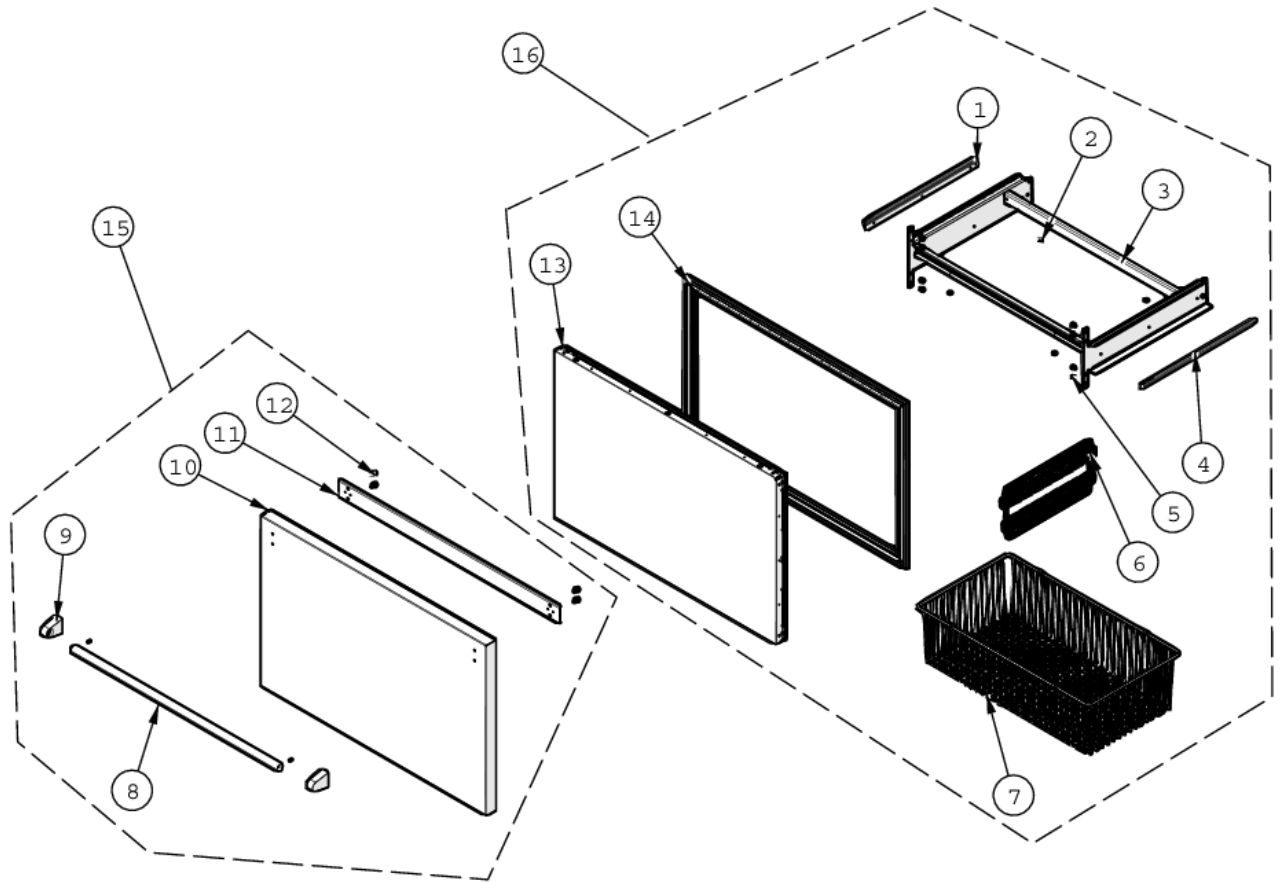

Item	Part No.	Name	Qty	Uom	NOTES
15	009813-007	SKIN ASM, BM 36 FZ PRO AL	1	EA	Not available online / Call for pricing and availability
15	009813-008	SKIN ASM, BM 36 FZ PRO BU	1	EA	
15	009813-009	SKIN ASM, BM 36 FZ PRO LE	1	EA	Not available online / Call for pricing and availability
15	009813-010	SKIN ASM, BM 36 FZ PRO MJ	1	EA	Not available online / Call for pricing and availability
15	009813-011	SKIN ASM, BM 36 FZ PRO FG	1	EA	Not available online / Call for pricing and availability
15	009813-012	SKIN ASM, BM 36 FZ PRO VB	1	EA	Not available online / Call for pricing and availability
15	009813-013	SKIN ASM, BM 36 FZ PRO CB	1	EA	
15	009813-014	SKIN ASM, BM 36 FZ PRO EP	1	EA	Not available online / Call for pricing and availability
15	009813-015	SKIN ASM, BM 36 FZ PRO PL	1	EA	Not available online / Call for pricing and availability
15	009813-016	SKIN ASM, BM 36 FZ PRO CH	1	EA	Not available online / Call for pricing and availability
15	009813-017	SKIN ASM, BM 36 FZ PRO TP	1	EA	Not available online / Call for pricing and availability
15	009813-018	SKIN ASM, BM 36 FZ PRO CW	1	EA	Not available online / Call for pricing and availability
15	009813-021	SKIN ASM, BM 36 FZ PRO SA	1	EA	Not available online / Call for pricing and availability
15	009813-022	SKIN ASM, BM 36 FZ PRO SE	1	EA	Not available online / Call for pricing and availability