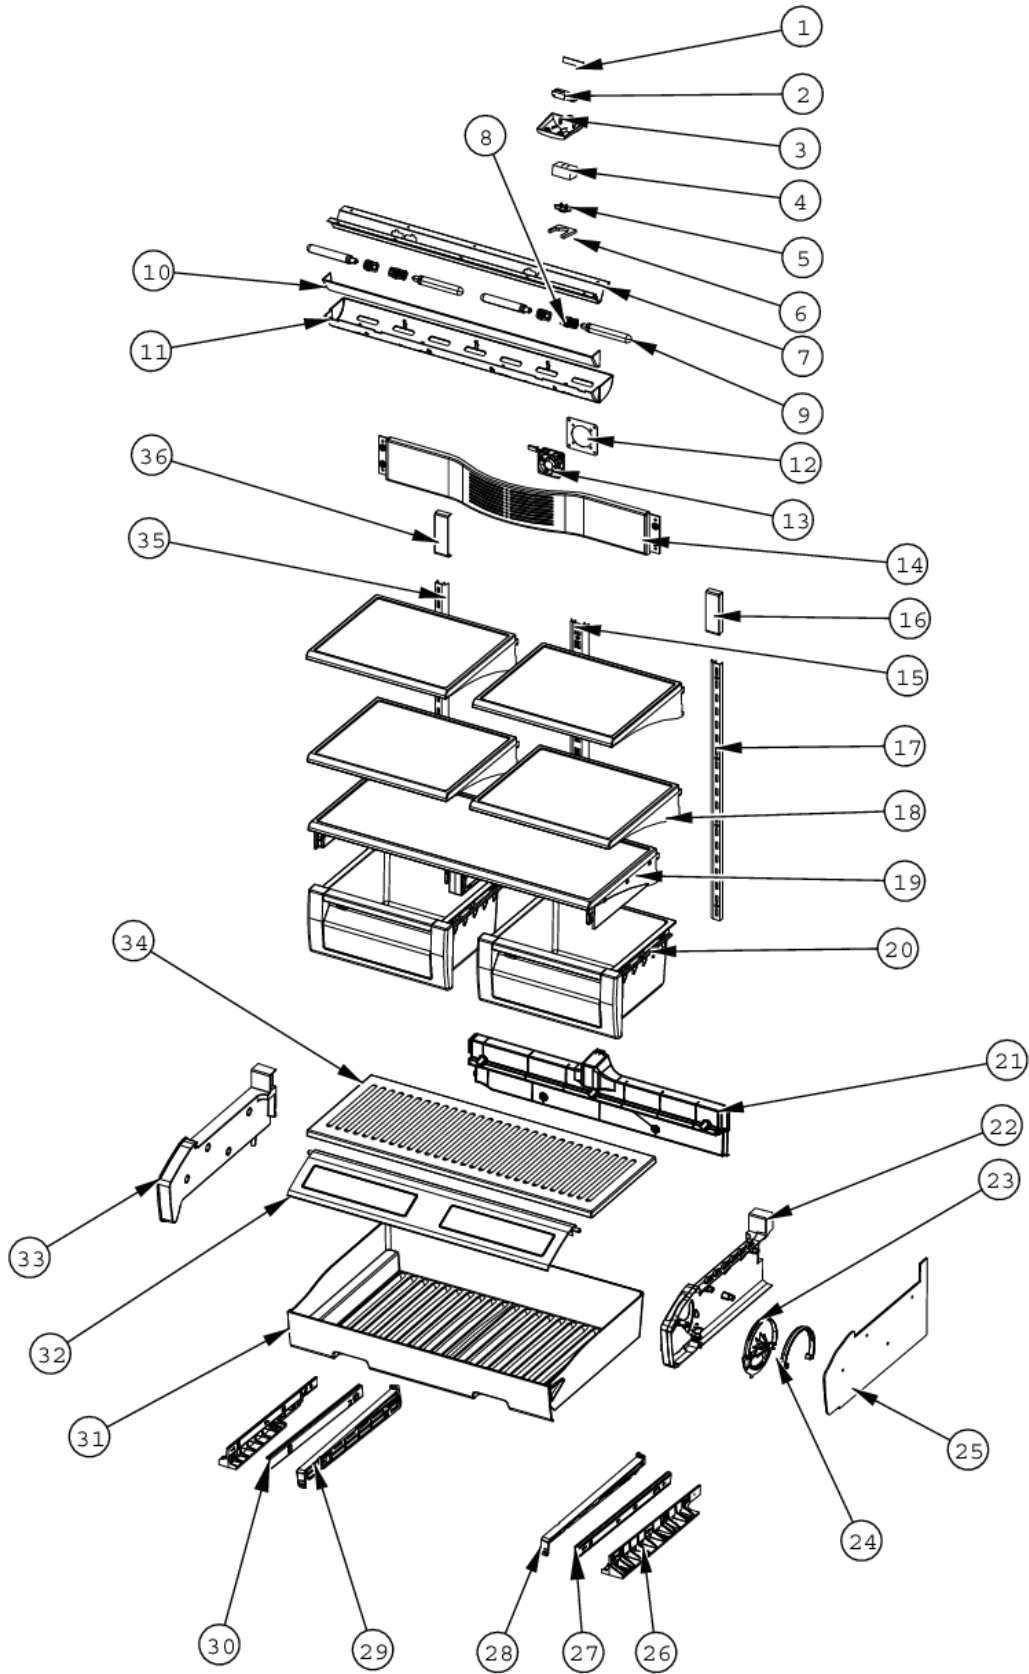

Item	Part No.	Name	Qty	Uom	NOTES
25	PK930283	DUCT MEATSAVOR SPACER	1	EA	
26	PK930173	SUPPORT SLIDE MEAT SAVOR SXS 42/48 R	1	EA	
27	PM910287	SLIDE MEAT SAVOR R	1	EA	
28	PK930175	SUPPORT DRAWER MEAT SAVOR SXS 42/48 R	1	EA	
29	PK930176	SUPPORT DRAWER MEAT SAVOR 42/48 L	1	EA	
30	PM910288	SLIDE MEAT SAVOR L	1	EA	
Comments for Part Num. PM910288					
profixappliances@gmail.com on May 3, 2017					
ITEM # 5 SHOULD BE PK930288-DOOR MEATSAVOR ASM AR/BM 36					
31	PK930278	DRAWER MEAT SAVOR AR BM 36	1	EA	
32	044809-000	DOOR MEAT SAVOR ASM AR/BM 36	1	EA	
33	PK930284	DUCT MEATSAVOR LEFT	1	EA	
34	PK930286	SHELF MEATSAVOR AR/BM 36	1	EA	
35	PK020079	LADDER FF L SXS 42D/48D	1	EA	
36	12070202	CAP-L FAN COVER V12070202	1	EA	
NI	013397-000	1" PAINTED LADDER SCREW	12	EA