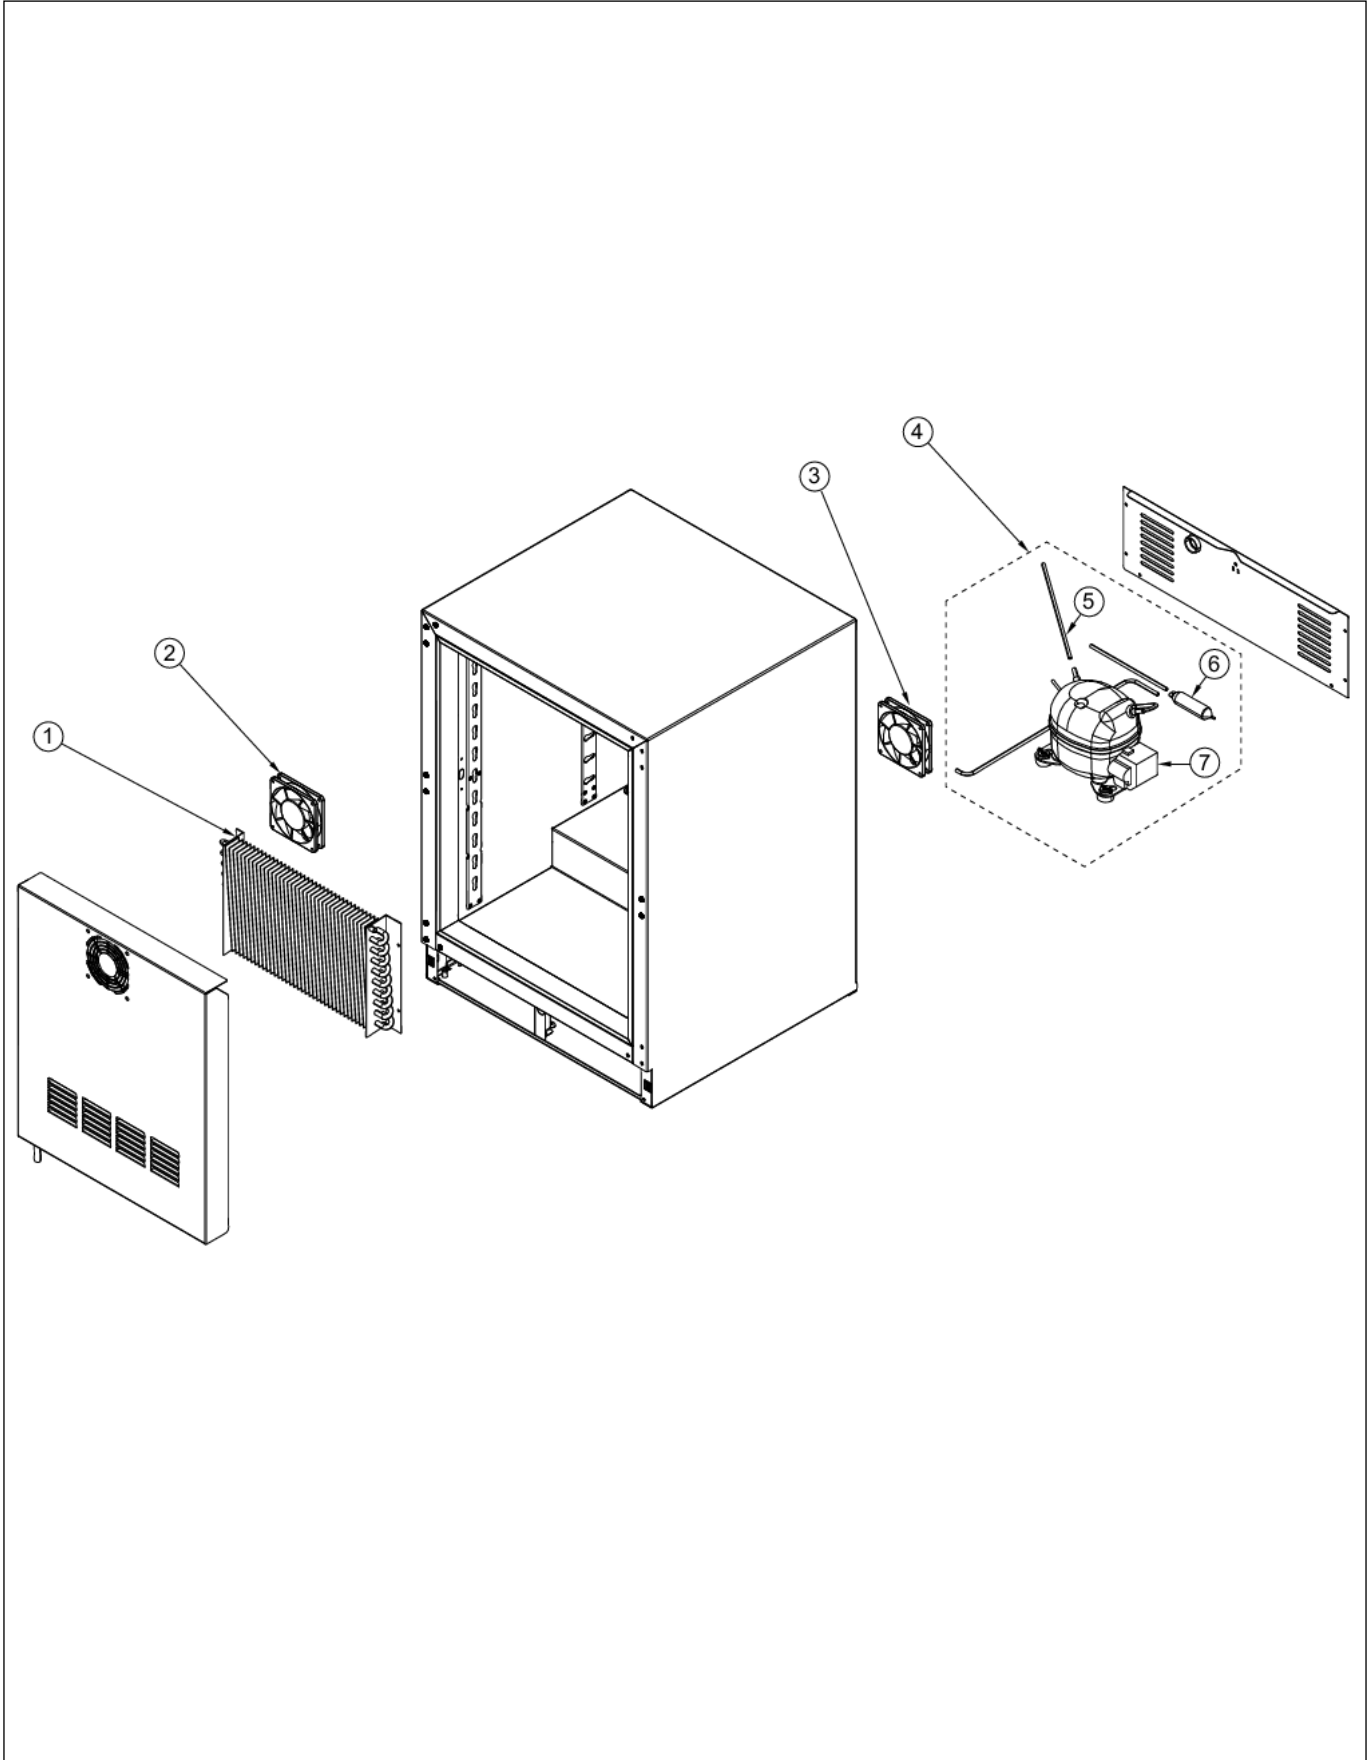

VBCI1240GRSS

DOOR ASSEMBLY	1
INTERIOR COMPONENTS	2
REAR COMPONENTS	3
SHELF ASSEMBLY	4
WIRING DIAGRAM	5
Appendix A:Pages Index	A
Appendix B:Parts Index	B

DOOR ASSEMBLY

Item	Part No.	Name	Qty	Uom	NOTES
1	032971-000	RD-VK-24-R3 CLEAR GLASS W/SS BORDER DOOR PANEL ASSY	1	EA	
2	033021-000	HINGE KIT, RH	1	EA	
3	033017-000	HANDLE	1	EA	
4	033016-000	HANDLE END CAP	2	EA	
5	033018-000	SCREW, HANDLE MOUNTING	4	EA	
6	032972-000	DOOR GASKET, 24"	1	EA	
7	033015-000	PLUNGER FASTENER	2	EA	
8	032973-000	PLUNGER BRACKET	1	EA	

INTERIOR COMPONENTS

Item	Part No.	Name	Qty	Uom	NOTES
1	033033-000	LEVELLING LEG	4	EA	
2	033032-000	GRILLE ASSEMBLY, 24"	1	EA	
3	033040-000	DOOR SWITCH	1	EA	
4	033041-000	CONDENSER	1	EA	
5	033024-000	FASTENER, CONTROL MOUNTING	2	EA	
6	033023-000	CONTROLLER FACE PLATE	1	EA	
7	033050-000	CONTROLLER ASSY	1	EA	
8	033026-000	LIGHT BULB	1	EA	
9	033027-000	LIGHT SOCKET	1	EA	
NI	033028-000	HARNESS, CONTROLLER	1	EA	
NI	033039-000	HARNESS, MACHINE COMPARTMENT	1	EA	
NI	033025-000	SENSOR	1	EA	

REAR COMPONENTS

Item	Part No.	Name	Qty	Uom	NOTES
1	033029-000	EVAP ASSEMBLY	1	EA	
2	033038-000	EVAPORATOR / CONDENSER FAN MOTOR	1	EA	
3	033038-000	EVAPORATOR / CONDENSER FAN MOTOR	1	EA	
4	033034-000	COMPRESSOR KIT	1	EA	
5	033037-000	PROCESS TUBE	2	EA	
6	033035-000	DRIER	1	EA	
7	033036-000	COMP. START COMPONENTS	1	EA	
NI	033031-000	HARNESS, FAN MOTOR	1	EA	
NI	033042-000	POWER CORD	1	EA	

SHELF ASSEMBLY

Item	Part No.	Name	Qty	Uom	NOTES
1	033019-000	SHELF ASSEMBLY, 24"	2	EA	
2	033049-000	SHELF ASSEMBLY, 24"	1	EA	

WIRING DIAGRAM

VIKING UC PRODUCT

- XW10L--REFRIGERATION SYSTEM CONTROLLER
- DSW-1--LIGHT AND EVAP FAN MOTOR DOOR SWITCH
- LIGHT 1--COMPARTMENT LIGHT
- EFM 1--EVAPORATOR FAN MOTOR
- CSP-1--REFRIGERATED COMPARTMENT 1 SENSOR PROBE
- CFM-1--CONDENSER FAN MOTOR