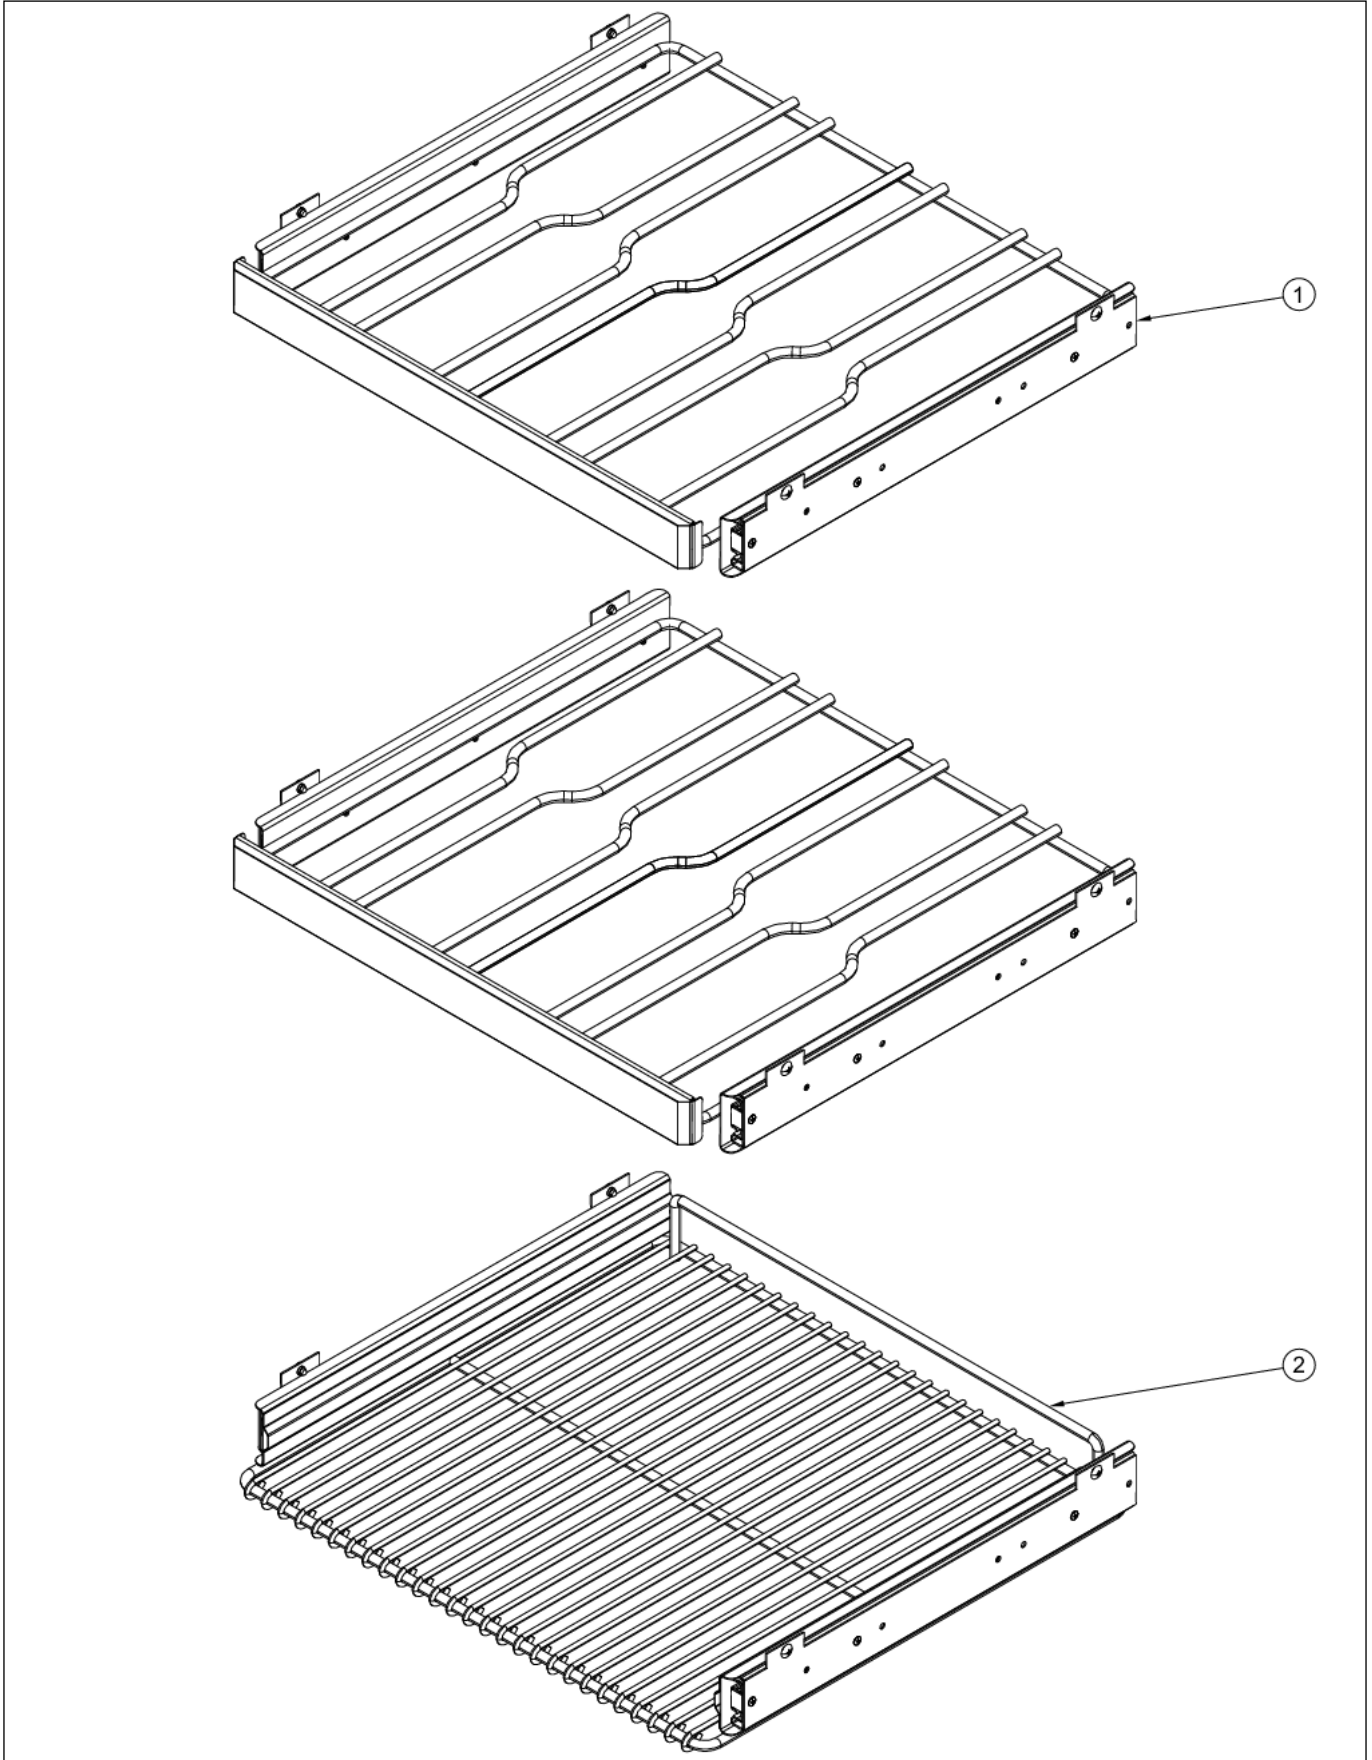

VBCI1240GRSS

DOOR ASSEMBLY	1
INTERIOR COMPONENTS	2
REAR COMPONENTS	3
SHELF ASSEMBLY	4
WIRING DIAGRAM	5
Appendix A:Pages Index	A
Appendix B:Parts Index	B

DOOR ASSEMBLY

Item	Part No.	Name	Qty	Uom	NOTES
1	032971-000	RD-VK-24-R3 CLEAR GLASS W/SS BORDER DOOR PANEL ASSY	1	EA	
2	033021-000	HINGE KIT, RH	1	EA	
3	033017-000	HANDLE	1	EA	
4	033016-000	HANDLE END CAP	2	EA	
5	033018-000	SCREW, HANDLE MOUNTING	4	EA	
6	032972-000	DOOR GASKET, 24"	1	EA	
7	033015-000	PLUNGER FASTENER	2	EA	
8	032973-000	PLUNGER BRACKET	1	EA	

INTERIOR COMPONENTS

Item	Part No.	Name	Qty	Uom	NOTES
1	033033-000	LEVELLING LEG	4	EA	
2	033032-000	GRILLE ASSEMBLY, 24"	1	EA	
3	033040-000	DOOR SWITCH	1	EA	
4	033041-000	CONDENSER	1	EA	
5	033024-000	FASTENER, CONTROL MOUNTING	2	EA	
6	033023-000	CONTROLLER FACE PLATE	1	EA	
7	033050-000	CONTROLLER ASSY	1	EA	
8	033026-000	LIGHT BULB	1	EA	
9	033027-000	LIGHT SOCKET	1	EA	
NI	033028-000	HARNESS, CONTROLLER	1	EA	
NI	033039-000	HARNESS, MACHINE COMPARTMENT	1	EA	
NI	033025-000	SENSOR	1	EA	

REAR COMPONENTS

Item	Part No.	Name	Qty	Uom	NOTES
1	033029-000	EVAP ASSEMBLY	1	EA	
2	033038-000	EVAPORATOR / CONDENSER FAN MOTOR	1	EA	
3	033038-000	EVAPORATOR / CONDENSER FAN MOTOR	1	EA	
4	033034-000	COMPRESSOR KIT	1	EA	
5	033037-000	PROCESS TUBE	2	EA	
6	033035-000	DRIER	1	EA	
7	033036-000	COMP. START COMPONENTS	1	EA	
NI	033031-000	HARNESS, FAN MOTOR	1	EA	
NI	033042-000	POWER CORD	1	EA	

SHELF ASSEMBLY

Item	Part No.	Name	Qty	Uom	NOTES
1	033019-000	SHELF ASSEMBLY, 24"	2	EA	
2	033049-000	SHELF ASSEMBLY, 24"	1	EA	

WIRING DIAGRAM

VIKING UC PRODUCT

- XW10L--REFRIGERATION SYSTEM CONTROLLER
- DSW-1--LIGHT AND EVAP FAN MOTOR DOOR SWITCH
- LIGHT 1--COMPARTMENT LIGHT
- EFM 1--EVAPORATOR FAN MOTOR
- CSP-1--REFRIGERATED COMPARTMENT 1 SENSOR PROBE
- CFM-1--CONDENSER FAN MOTOR