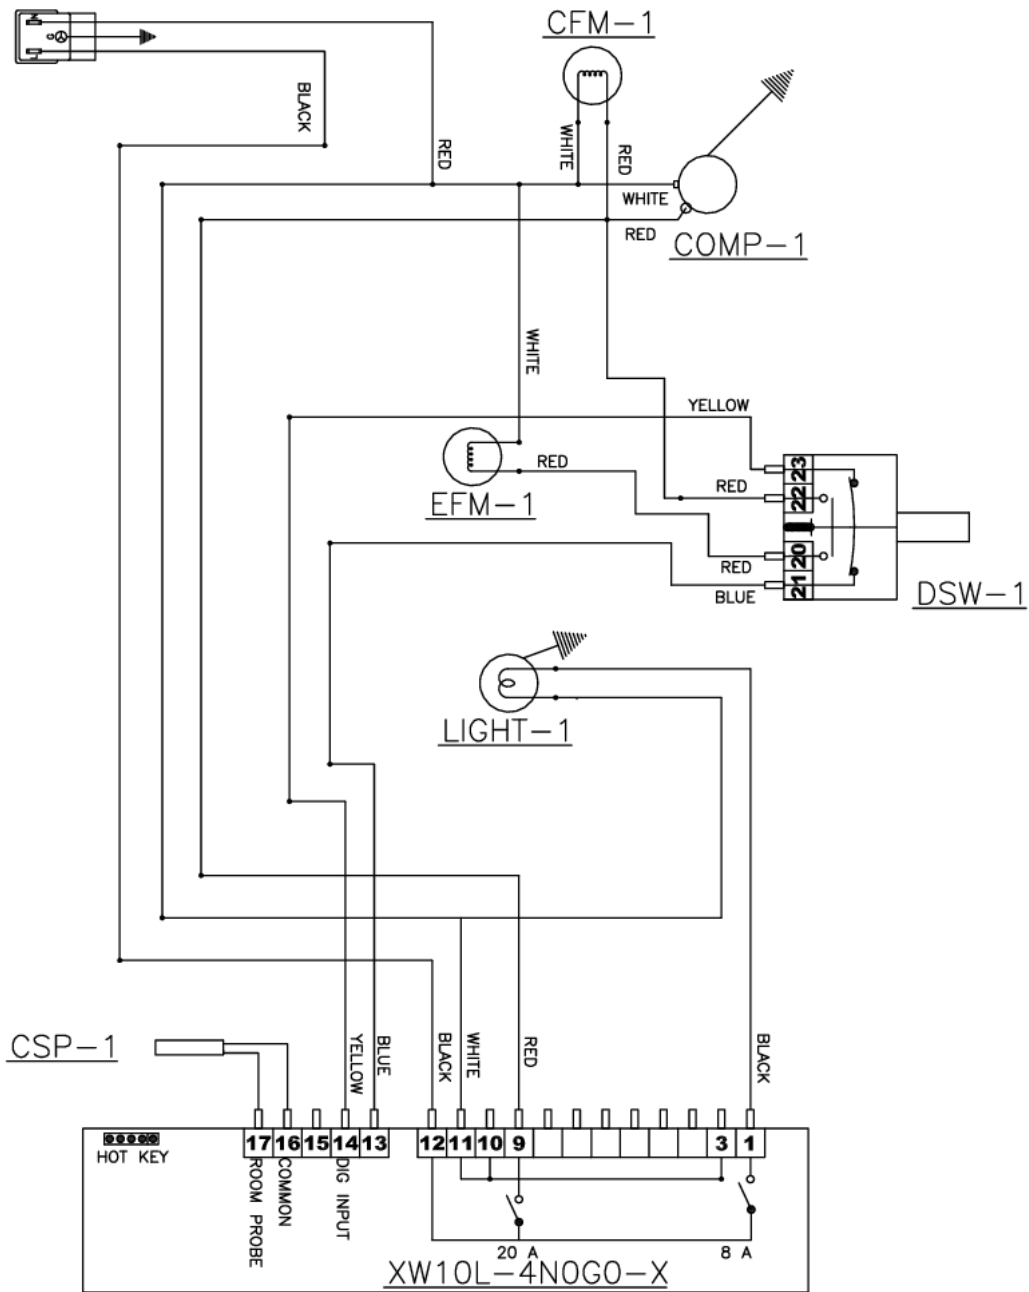

VBCI1240GRSS

DOOR ASSEMBLY	1
INTERIOR COMPONENTS	2
REAR COMPONENTS	3
SHELF ASSEMBLY	4
WIRING DIAGRAM	5
Appendix A:Pages Index	A
Appendix B:Parts Index	B

DOOR ASSEMBLY

Item	Part No.	Name	Qty	Uom	NOTES
1	032971-000	RD-VK-24-R3 CLEAR GLASS W/SS BORDER DOOR PANEL ASSY	1	EA	
2	033021-000	HINGE KIT, RH	1	EA	
3	033017-000	HANDLE	1	EA	
4	033016-000	HANDLE END CAP	2	EA	
5	033018-000	SCREW, HANDLE MOUNTING	4	EA	
6	032972-000	DOOR GASKET, 24"	1	EA	
7	033015-000	PLUNGER FASTENER	2	EA	
8	032973-000	PLUNGER BRACKET	1	EA	

INTERIOR COMPONENTS

Item	Part No.	Name	Qty	Uom	NOTES
1	033033-000	LEVELLING LEG	4	EA	
2	033032-000	GRILLE ASSEMBLY, 24"	1	EA	
3	033040-000	DOOR SWITCH	1	EA	
4	033041-000	CONDENSER	1	EA	
5	033024-000	FASTENER, CONTROL MOUNTING	2	EA	
6	033023-000	CONTROLLER FACE PLATE	1	EA	
7	033050-000	CONTROLLER ASSY	1	EA	
8	033026-000	LIGHT BULB	1	EA	
9	033027-000	LIGHT SOCKET	1	EA	
NI	033028-000	HARNESS, CONTROLLER	1	EA	
NI	033039-000	HARNESS, MACHINE COMPARTMENT	1	EA	
NI	033025-000	SENSOR	1	EA	

REAR COMPONENTS

Item	Part No.	Name	Qty	Uom	NOTES
1	033029-000	EVAP ASSEMBLY	1	EA	
2	033038-000	EVAPORATOR / CONDENSER FAN MOTOR	1	EA	
3	033038-000	EVAPORATOR / CONDENSER FAN MOTOR	1	EA	
4	033034-000	COMPRESSOR KIT	1	EA	
5	033037-000	PROCESS TUBE	2	EA	
6	033035-000	DRIER	1	EA	
7	033036-000	COMP. START COMPONENTS	1	EA	
NI	033031-000	HARNESS, FAN MOTOR	1	EA	
NI	033042-000	POWER CORD	1	EA	

SHELF ASSEMBLY

Item	Part No.	Name	Qty	Uom	NOTES
1	033019-000	SHELF ASSEMBLY, 24"	2	EA	
2	033049-000	SHELF ASSEMBLY, 24"	1	EA	

WIRING DIAGRAM

VIKING UC PRODUCT

- XW10L--REFRIGERATION SYSTEM CONTROLLER
- DSW-1--LIGHT AND EVAP FAN MOTOR DOOR SWITCH
- LIGHT 1--COMPARTMENT LIGHT
- EFM 1--EVAPORATOR FAN MOTOR
- CSP-1--REFRIGERATED COMPARTMENT 1 SENSOR PROBE
- CFM-1--CONDENSER FAN MOTOR