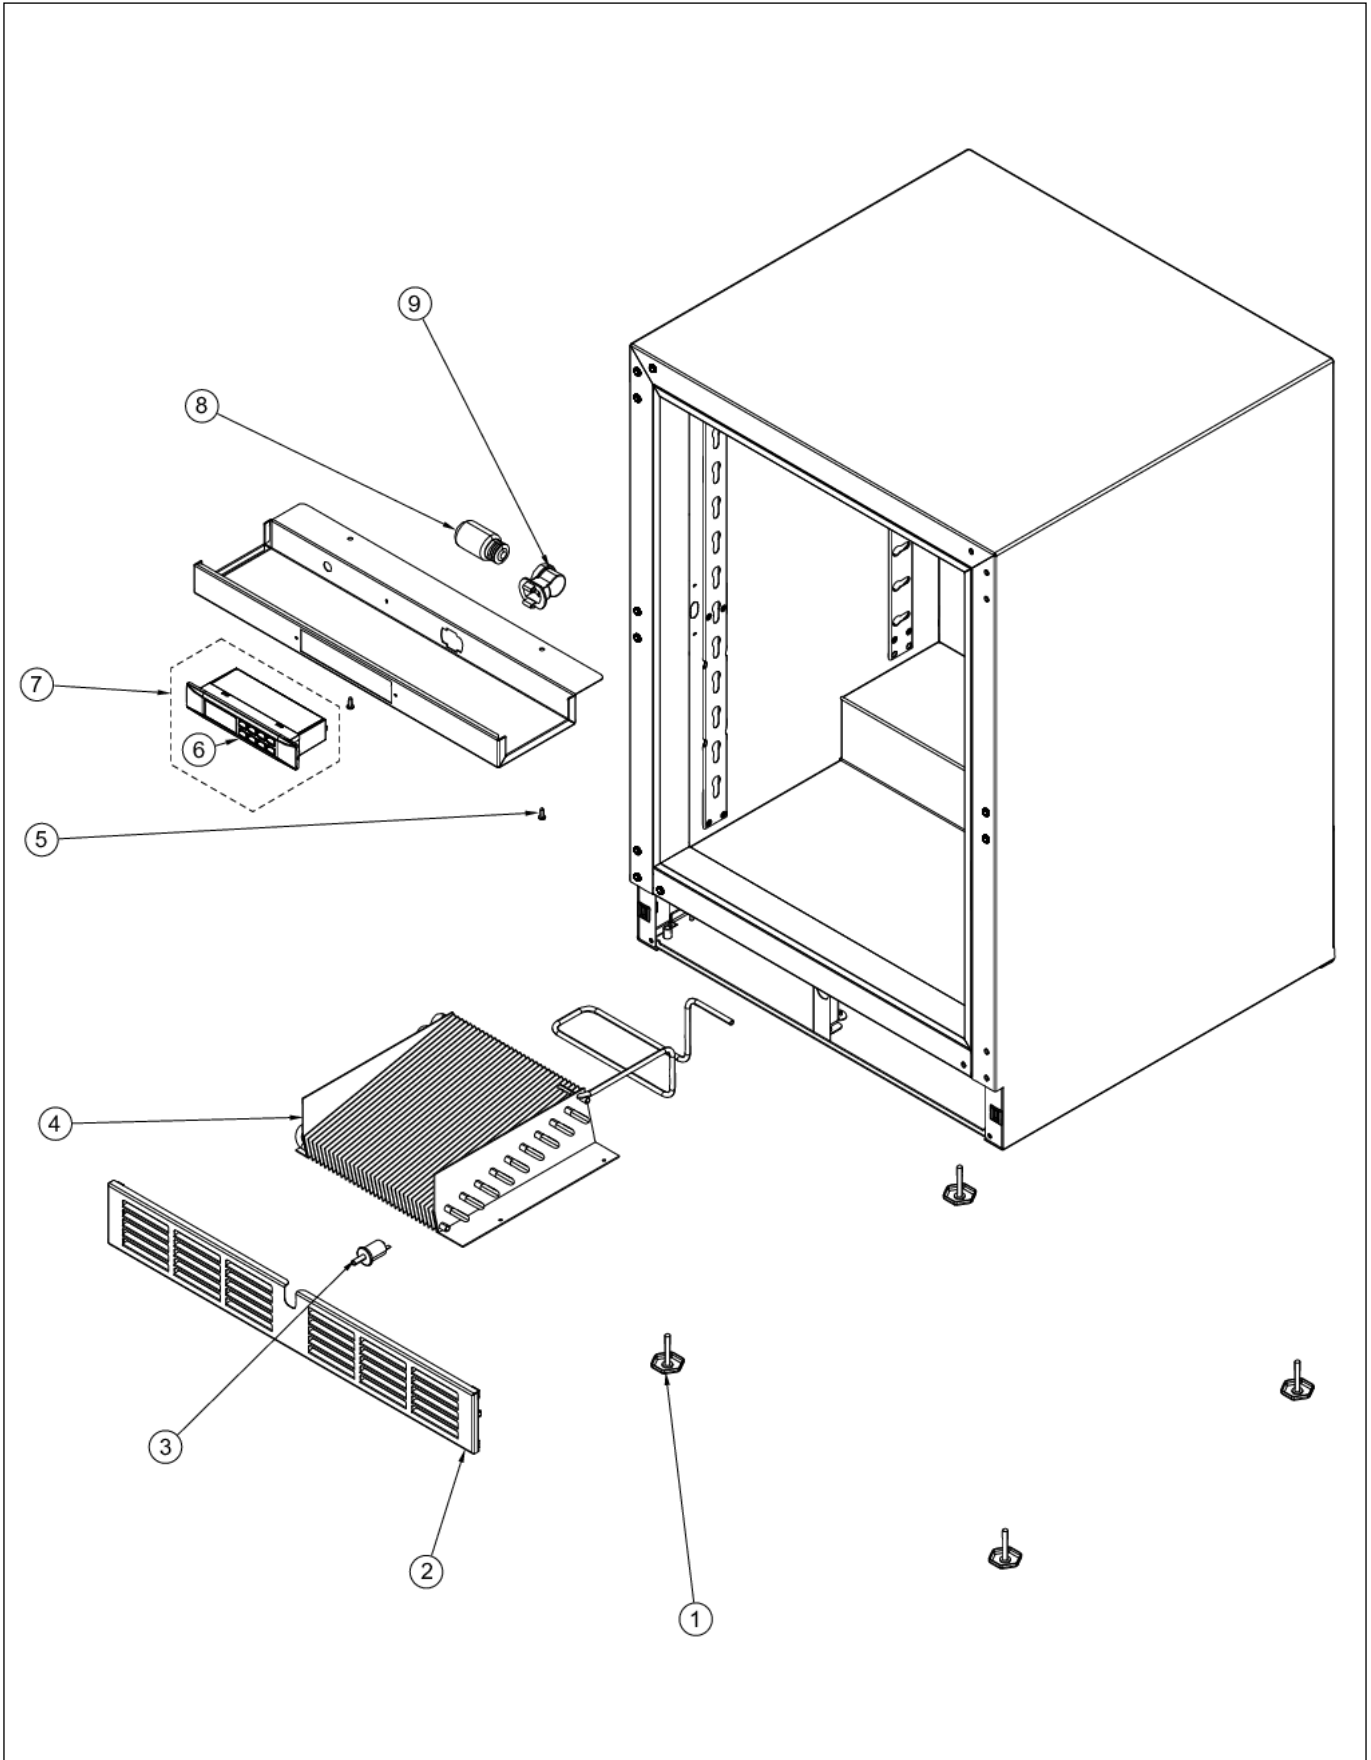

VBCI1240GRSS

DOOR ASSEMBLY	1
INTERIOR COMPONENTS	2
REAR COMPONENTS	3
SHELF ASSEMBLY	4
WIRING DIAGRAM	5
Appendix A:Pages Index	A
Appendix B:Parts Index	B

DOOR ASSEMBLY

Item	Part No.	Name	Qty	Uom	NOTES
1	032971-000	RD-VK-24-R3 CLEAR GLASS W/SS BORDER DOOR PANEL ASSY	1	EA	
2	033021-000	HINGE KIT, RH	1	EA	
3	033017-000	HANDLE	1	EA	
4	033016-000	HANDLE END CAP	2	EA	
5	033018-000	SCREW, HANDLE MOUNTING	4	EA	
6	032972-000	DOOR GASKET, 24"	1	EA	
7	033015-000	PLUNGER FASTENER	2	EA	
8	032973-000	PLUNGER BRACKET	1	EA	

INTERIOR COMPONENTS

Item	Part No.	Name	Qty	Uom	NOTES
1	033033-000	LEVELLING LEG	4	EA	
2	033032-000	GRILLE ASSEMBLY, 24"	1	EA	
3	033040-000	DOOR SWITCH	1	EA	
4	033041-000	CONDENSER	1	EA	
5	033024-000	FASTENER, CONTROL MOUNTING	2	EA	
6	033023-000	CONTROLLER FACE PLATE	1	EA	
7	033050-000	CONTROLLER ASSY	1	EA	
8	033026-000	LIGHT BULB	1	EA	
9	033027-000	LIGHT SOCKET	1	EA	
NI	033028-000	HARNESS, CONTROLLER	1	EA	
NI	033039-000	HARNESS, MACHINE COMPARTMENT	1	EA	
NI	033025-000	SENSOR	1	EA	

REAR COMPONENTS

Item	Part No.	Name	Qty	Uom	NOTES
1	033029-000	EVAP ASSEMBLY	1	EA	
2	033038-000	EVAPORATOR / CONDENSER FAN MOTOR	1	EA	
3	033038-000	EVAPORATOR / CONDENSER FAN MOTOR	1	EA	
4	033034-000	COMPRESSOR KIT	1	EA	
5	033037-000	PROCESS TUBE	2	EA	
6	033035-000	DRIER	1	EA	
7	033036-000	COMP. START COMPONENTS	1	EA	
NI	033031-000	HARNESS, FAN MOTOR	1	EA	
NI	033042-000	POWER CORD	1	EA	

SHELF ASSEMBLY

Item	Part No.	Name	Qty	Uom	NOTES
1	033019-000	SHELF ASSEMBLY, 24"	2	EA	
2	033049-000	SHELF ASSEMBLY, 24"	1	EA	

WIRING DIAGRAM

VIKING UC PRODUCT

- XW10L--REFRIGERATION SYSTEM CONTROLLER
- DSW-1--LIGHT AND EVAP FAN MOTOR DOOR SWITCH
- LIGHT 1--COMPARTMENT LIGHT
- EFM 1--EVAPORATOR FAN MOTOR
- CSP-1--REFRIGERATED COMPARTMENT 1 SENSOR PROBE
- CFM-1--CONDENSER FAN MOTOR