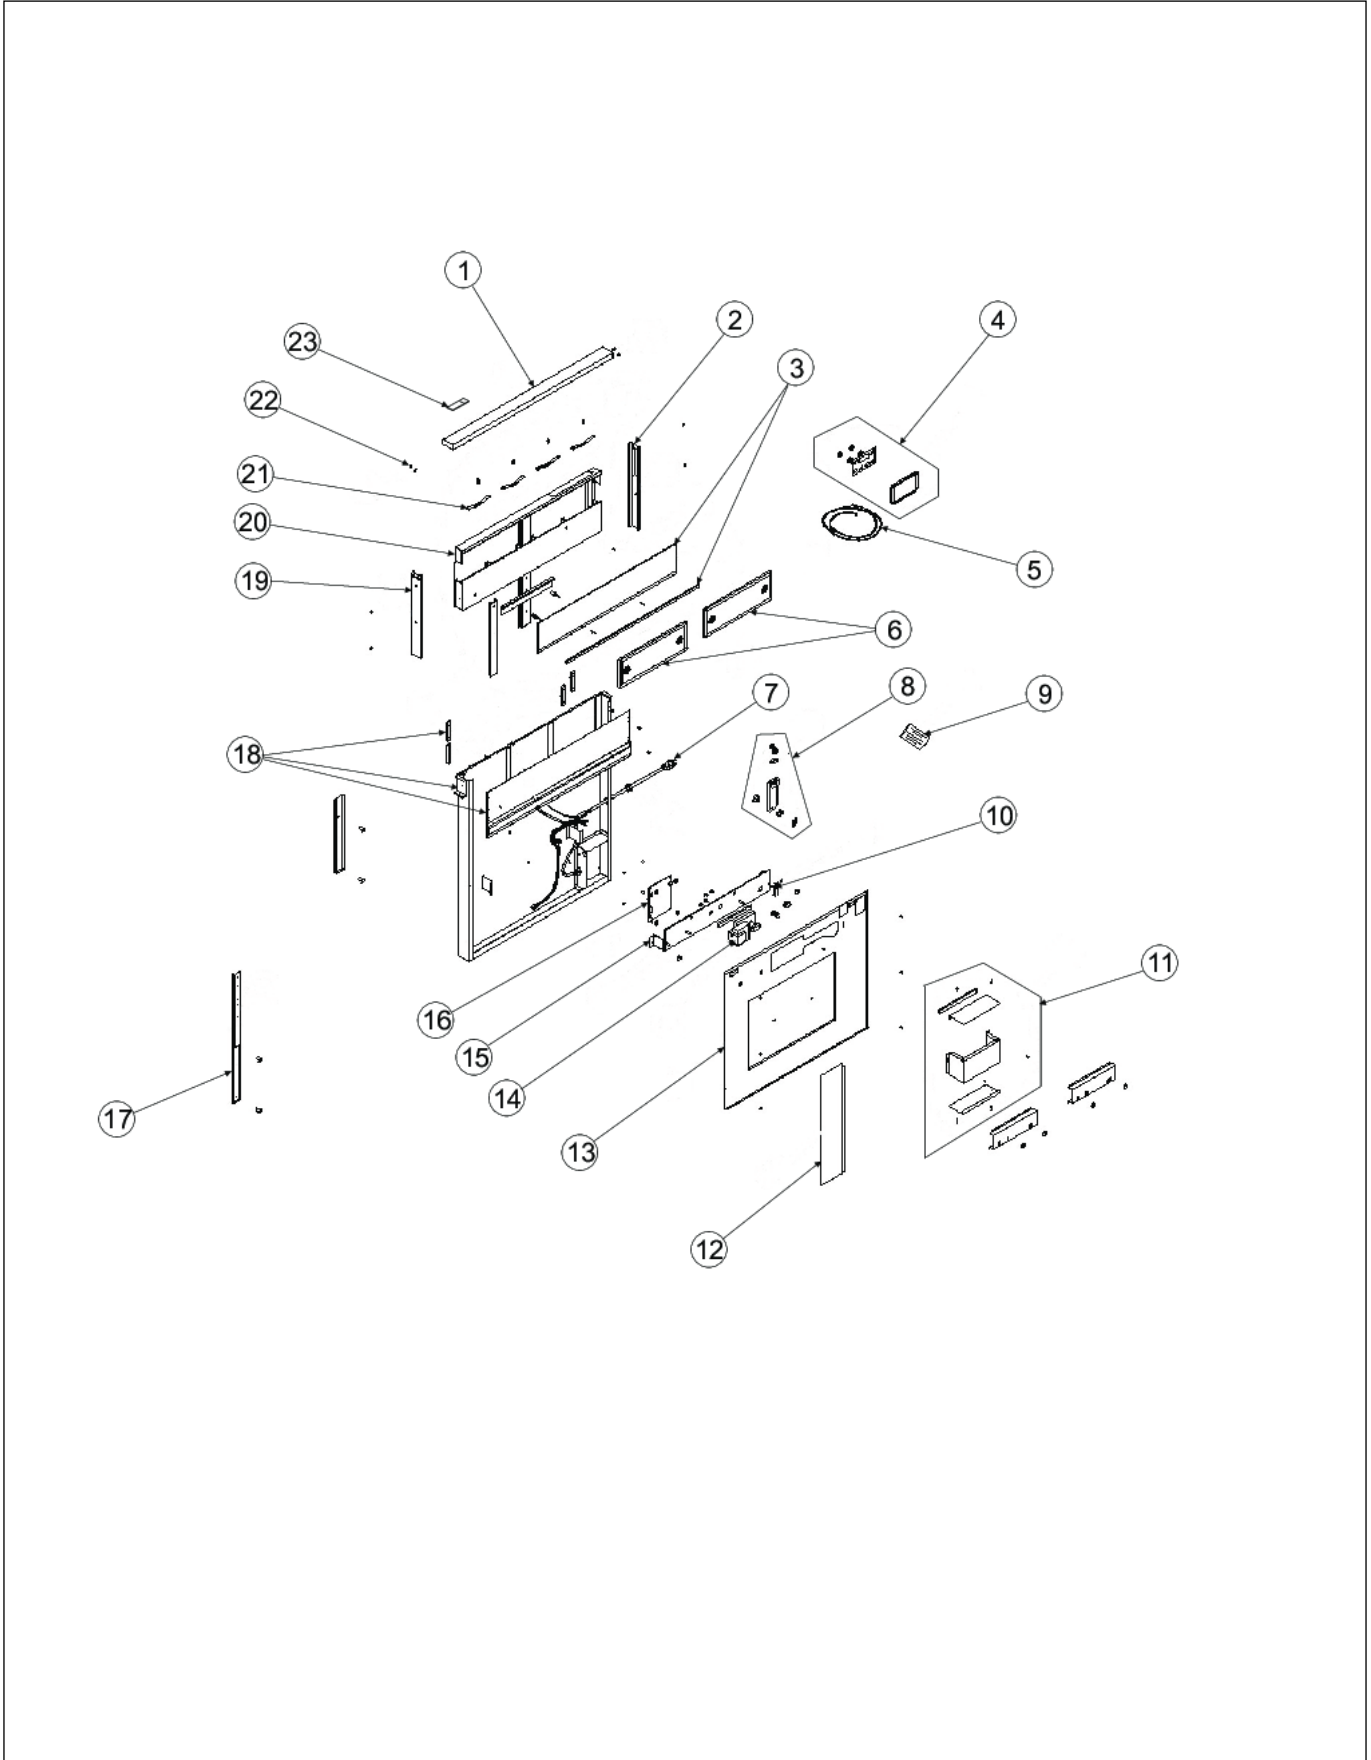

RVDD330R

RVDD330R	1
Appendix A:Pages Index	A
Appendix B:Parts Index	B

Item	Part No.	Name	Qty	Uom	NOTES
1	PV300176	TOP COVER ASSEMBLY (DIPR101RSS)	1	EA	
2	PV300115	RIGHT END CAP	1	EA	
3	PV300117	TRIM PANEL (VIPR102RSS, VIPR102SS)	1	EA	
4	022213-000	REMOTE CONTROL ASSEMBLY - BK	1	EA	
NI	022214-000	REMOTE CONTROL ASSEMBLY - GRAY	1	EA	
5	022203-000	REMOTE CABLE	1	EA	
6	PV300179	FILTER ASSY DIPR	2	EA	
7	PV300197	POWER CORD ASSEMBLY	1	EA	
8	PV300123	CRANK ASSEMBLY	1	EA	
9	PV300095	FSTNR PK 6-10X1.5	1	EA	
10	PV300045	GROUND SCREW	1	EA	NO LONGER AVAILABLE
11	PS200016	GEAR MOTOR COVER ASSEMBLY	1	EA	
12	PV210009	AIRBOX OPENING COVER (VIPR102RSS, VIPR102SS)	1	EA	Not available online / Call for pricing and availability
13	PV300189	AIRBOX FRONT (VIPR102RSS, VIPR102SS)	1	EA	NO LONGER AVAILABLE, Not available online / Call for pricing and availability
14	PS200014	GEAR MOTOR KIT	1	EA	
15	PS200019	MOTOR BRACKET ASSEMBLY	1	EA	
16	022201-000	LOWER PCB	1	EA	
17	PV300120	CHIMNEY SLIDE	1	EA	
18	028636-000	AIR BOX WELDMENT (DIPR101RSS)	1	EA	
19	PV300116	LEFT END CAP	1	EA	
20	028558-000	CHIMNEY WELDMENT	1	EA	
21	PV300111	SUB TO PV300154 - FLTR CLP NYL RIV	4	EA	NO LONGER AVAILABLE
22	PV300174	SCREW 8-18 PH HD VIPR 97015782	4	EA	
23	041991-000	NAMEPLATE, VIKING, 2.750	1	EA	

Appendix A:Pages Index

RVDD330R 1

Appendix B:Parts Index

022201-000	1
022203-000	1
022213-000	1
022214-000	1
028558-000	1
028636-000	1
041991-000	1
PS200014	1
PS200016	1
PS200019	1
PV210009	1
PV300045	1
PV300095	1
PV300111	1
PV300115	1
PV300116	1
PV300117	1
PV300120	1
PV300123	1
PV300174	1
PV300176	1
PV300179	1
PV300189	1
PV300197	1